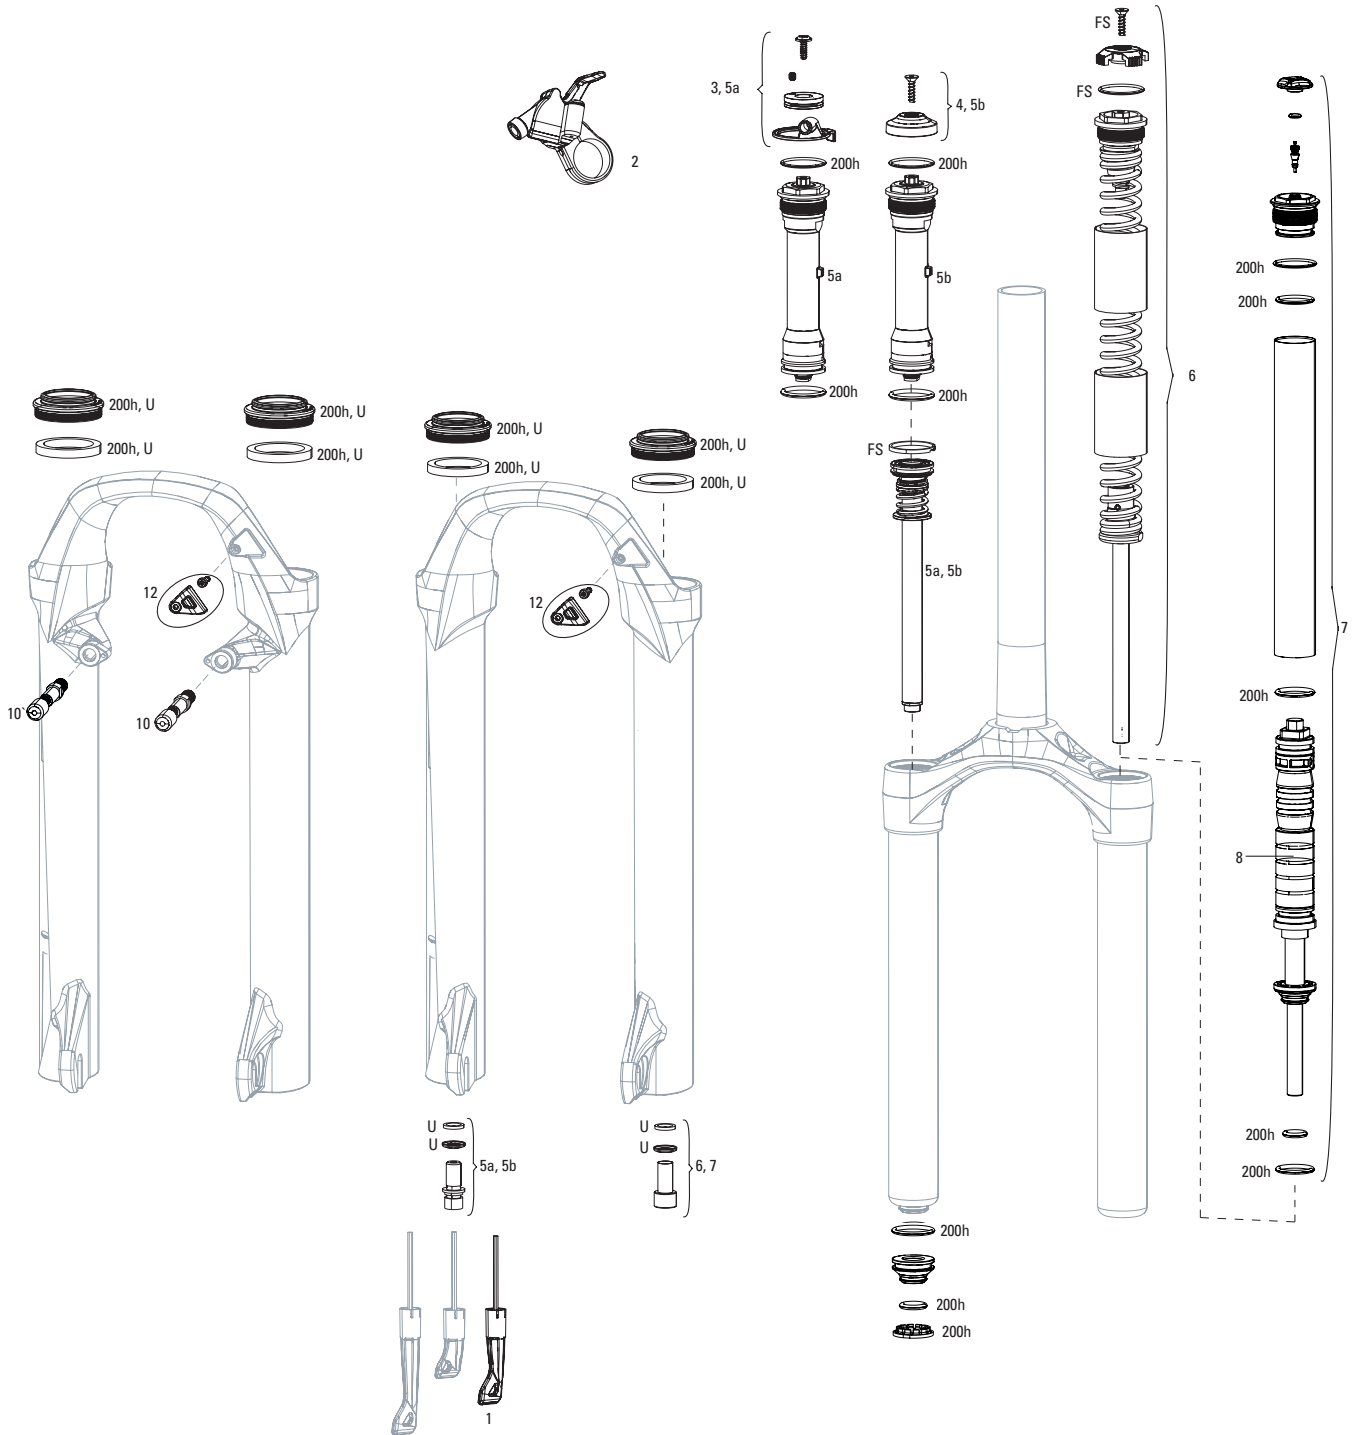

30 SILVER A1-A2 (2016)
FS-30S-TK-A1, FS-30S-TK-A2

1. **Note:**
1. 200H service kits include replaceable o-rings, glide rings, crush washers, crush washer retainers and wiper seals.
  2. Decal page can be found in back of the catalog.
  3. A3 Spring Internals and Damper Internals (.8mm thread pitch) are not compatible with A1-A2 30 Silver (1.0mm thread pitch)