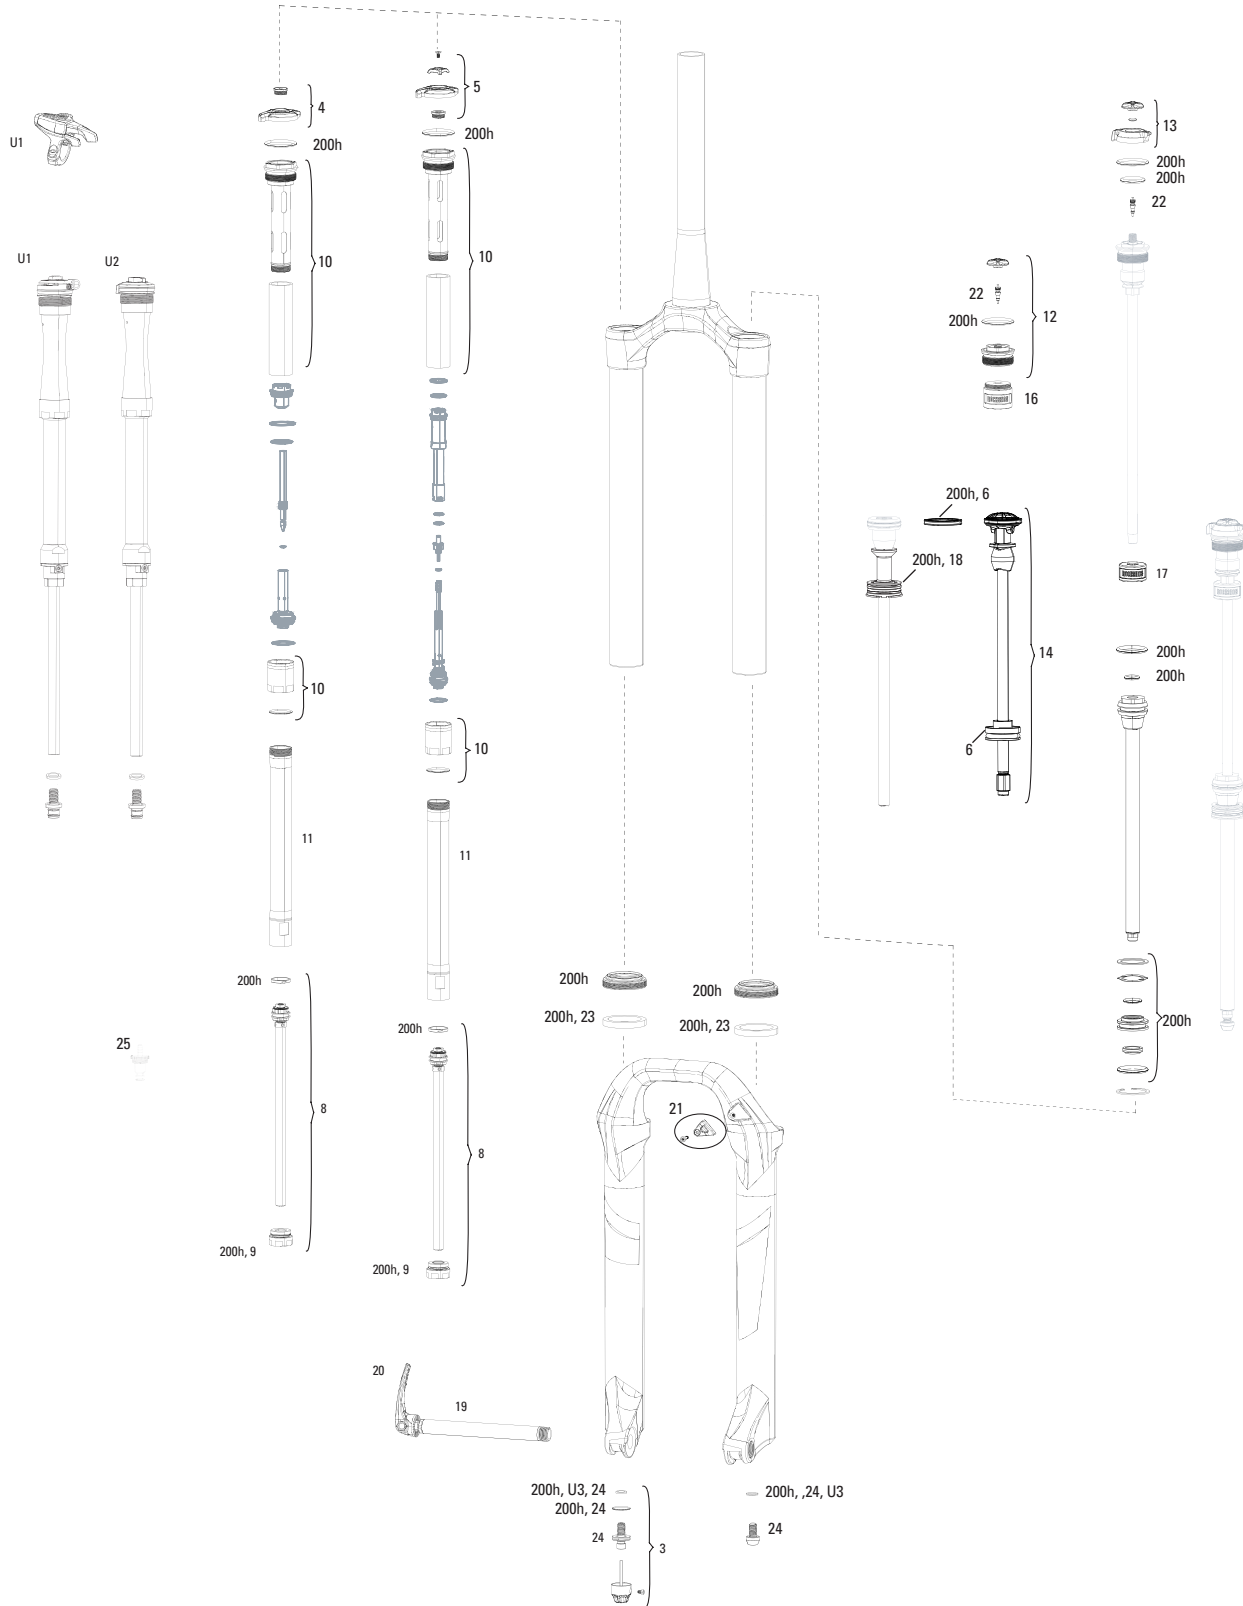

PIKE BOOST 15X110 A2 (2017)

FS-PIKE-RCT3-A2, FS-PIKE-RC-A2

Note:

1. 200 Hour Service kits include replaceable o-rings, glide rings, retaining rings, crush washers, crush washer retainers and wiper seals. All air service kits include replacement schrader valve cores. All basic service kits include the following replaceable wear items: o-rings, glide rings, dust seals, and foam rings.
2. Charger damper fluid - use RockShox Rear Suspension Damping Fluid 3wt.
3. Charger lower leg lubricant - use RockShox Pike Suspension Oil, 0w-30.
4. Charger damper bleed - use Bleed fitting Charger Damper and RockShox Charger Damper Standard Bleed Kit.
5. For Travel Change and Bottomless Token options, see the respective pages in this catalog, listed in the Index.
6. Pike Solo Air CSU's do not come with gradients printed on the stanchion tubes.
7. Pike Debonair sealhead is not compatible with Solo Air Spring shaft.
8. Pike Boost Compatible threading for the top cap of the Charger Damper and Air Top Cap is specific to the Boost Compatible chassis.
9. A complete decal and Maxle overview can be found in back of the catalog.