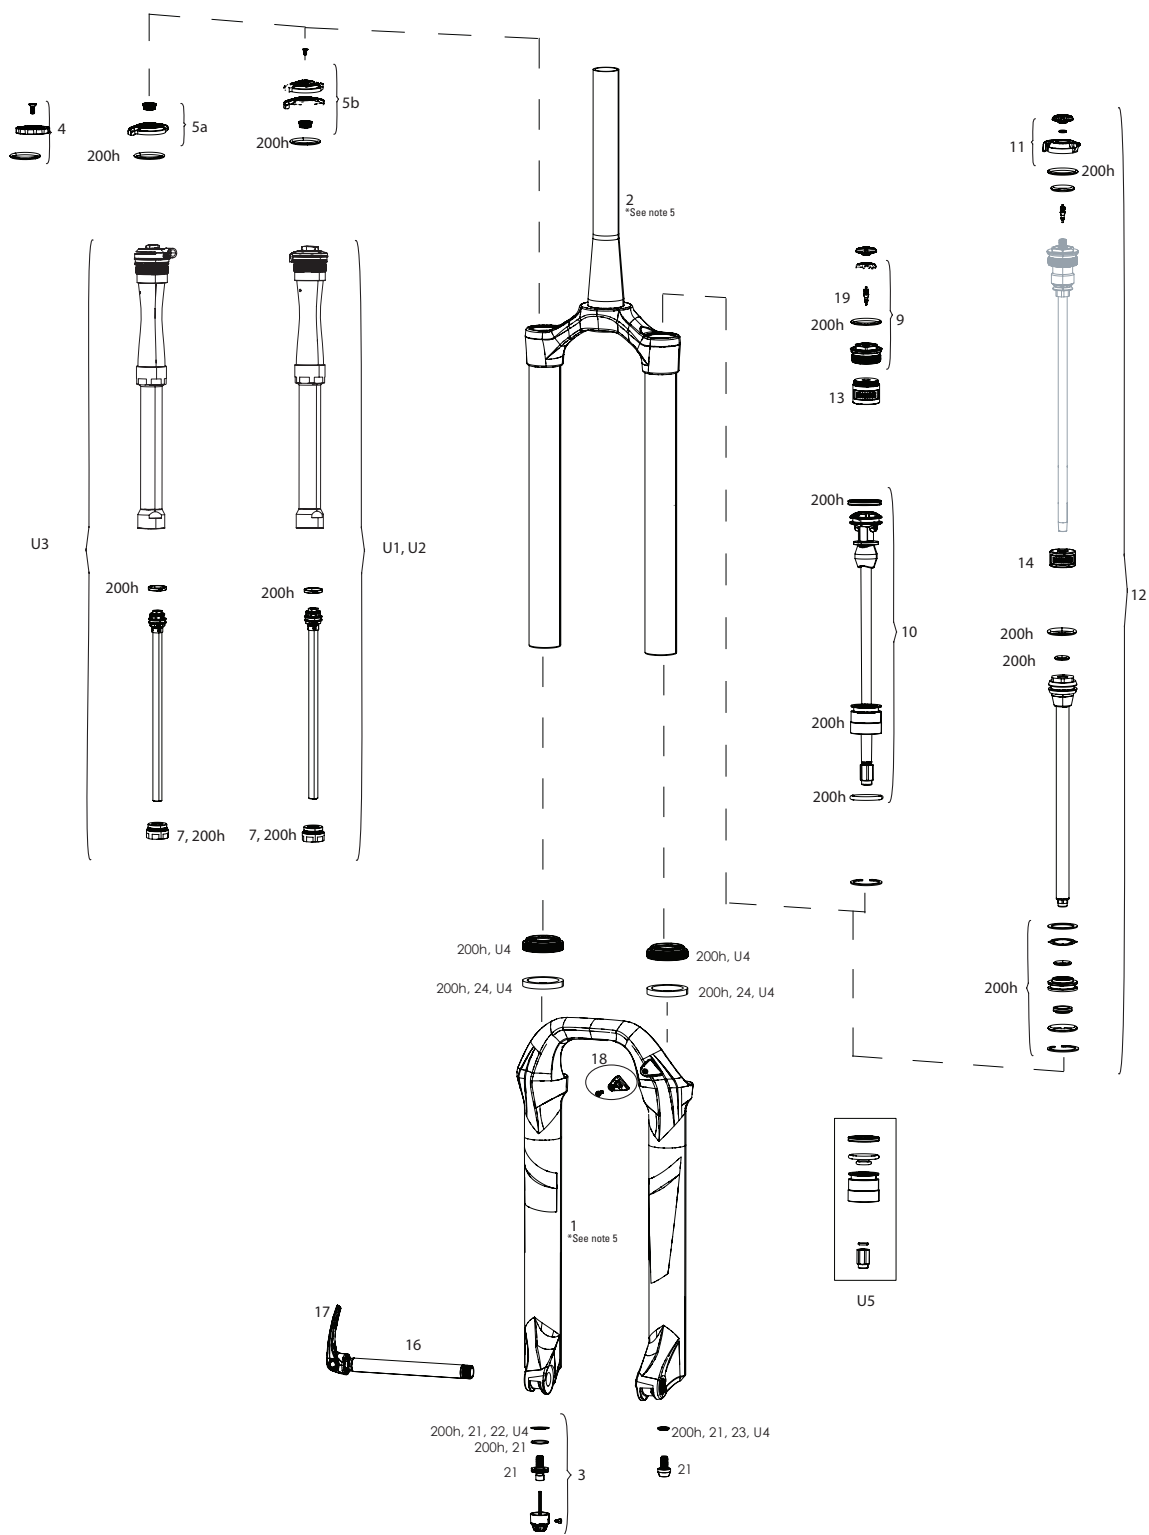

LYRIK SELECT/SELECT+/ULTIMATE C2-C3 (2020-2022)

FS-LYRK-SEL-C2, FS-LYRK-SELP-C2, FS-LYRK-ULT-C2, FS-LYRK-SEL-C3, FS-LYRK-SELP-C3, FS-LYRK-ULT-C3

Note:

1. 200h service kits include replaceable o-rings, glide rings, retaining rings, crush washers, sealheads, lower leg seals and foam rings. See www.sram.com/service for more information.
2. For Travel Change, see the respective pages in this catalog, listed in the Index.
3. Lyrik CSU's do not come with gradients printed on the stanchion tubes.
4. A complete decal and Maxle overview can be found in back of the catalog.
5. The full fender Lyrik Select Plus spec'd on the 2022-2023 Specialized Tero X 6.0 uses 35 Gold lower legs and a unique CSU. NOT compatible with standard Lyrik lower leg and CSU.