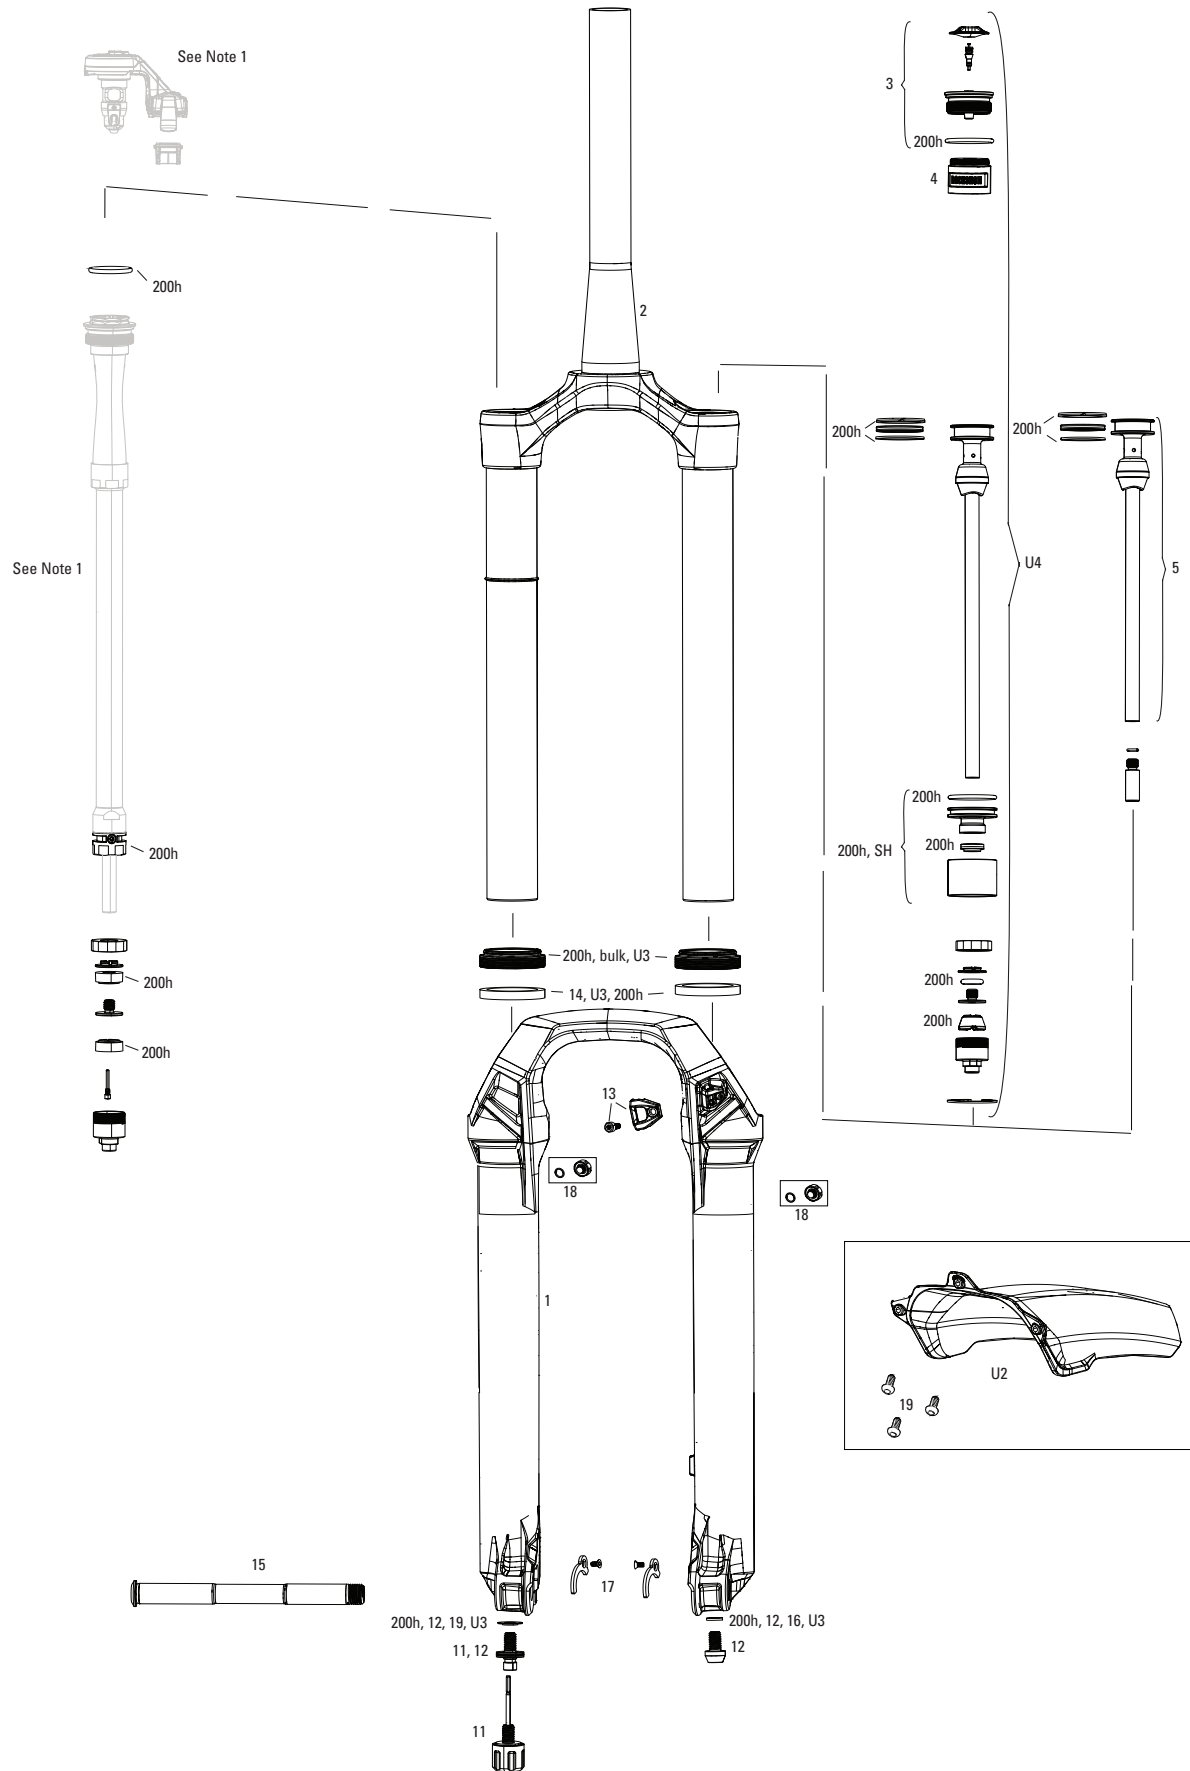

UPGRADE	
U1	00.4020.170.000 DAMPER UPGRADE KIT - CHARGER2.1 RC2 CROWN HIGH SPEED, LOW SPEED COMPRESSION (INCLUDES COMPLETE RIGHT SIDE INTERNALS) - LYRIK(2016-2022)/YARI (A1+/2016+)//PIKE 29+(A2-B1/2017-2019)
U1	00.4020.170.001 DAMPER UPGRADE KIT - CHARGER2.1 RCT3 CROWN (INCLUDES COMPLETE RIGHT SIDE INTERNALS) - LYRIK(2016-2022)/YARI (A1+/2016+)//PIKE 29+(A2-B1/2017-2019)
U2	00.4018.783.020 DAMPER UPGRADE KIT - CHARGER2 RCT REMOTE (INCLUDES COMPLETE RIGHT SIDE INTERNALS & ONELOC REMOTE) - LYRIK/YARI (A1+/2016-2022)//PIKE 29+(A2-B1/2017-2019)
U3	00.4318.045.004 FORK DUST WIPER UPGRADE KIT - 35MM BLACK FLANGELESS ULTRA-LOW FRICTION SKF SEALS (INCLUDES DUST WIPERS, 4MM, 6MM FOAM RINGS-PIKE/LYRIKB1/YARI/REVELATION/BOXXER/DOMAIN/35/SID35MM/PSYLO
U4	00.4020.573.000 SEAL HEAD UPGRADE KIT - DEBONAIR C1 35MM SEAL HEAD (INCLUDES SEAL HEAD, PISTON QUADRING, SPECIFIC NUT)-LYRIKRC C2,RCT3 C1(2019-2022)/YARI B1+/PIKE B2(2019-2022)/REVELATIONA2+(2019+)
U5	00.4020.572.000 AIR SPRING UPGRADE KIT - DEBONAIR C1 180MM (INCLUDES DEBONAIRASSEMBLY, SEAL HEAD) - PIKE 29+ B1/LYRIK A1-C3 (2016-2022)/YARI A1+ (2016+)
U5	00.4020.572.001 AIR SPRING UPGRADE KIT - DEBONAIR C1 170MM (INCLUDES DEBONAIRASSEMBLY, SEAL HEAD) - PIKE 29+ B1/LYRIK A1-C3 (2016-2022)/YARI A1+ (2016+)
U5	00.4020.572.002 AIR SPRING UPGRADE KIT - DEBONAIR C1 160MM (INCLUDES DEBONAIRASSEMBLY, SEAL HEAD) - PIKE 29+ B1/LYRIK A1-C3 (2016-2022)/YARI A1+ (2016+)
U5	00.4020.572.003 AIR SPRING UPGRADE KIT - DEBONAIR C1 150MM (INCLUDES DEBONAIRASSEMBLY, SEAL HEAD) - PIKE 29+ B1/LYRIK A1-C3 (2016-2022)/YARI A1+ (2016+)
U5	00.4020.572.004 AIR SPRING UPGRADE KIT - DEBONAIR C1 140MM (INCLUDES DEBONAIRASSEMBLY, SEAL HEAD) - PIKE 29+ B1/LYRIK A1-C3 (2016-2022)/YARI A1+ (2016+)
U5	00.4020.572.005 AIR SPRING UPGRADE KIT - DEBONAIR C1 130MM (INCLUDES DEBONAIRASSEMBLY, SEAL HEAD) - PIKE 29+ B1/LYRIK A1-C3 (2016-2022)/YARI A1+ (2016+)
U5	00.4020.572.006 AIR SPRING UPGRADE KIT - DEBONAIR C1 120MM (INCLUDES DEBONAIRASSEMBLY, SEAL HEAD) - PIKE 29+ B1/LYRIK A1-C3 (2016-2022)/YARI A1+ (2016+)
SERVICE	
200h	00.4315.032.622 200 HOUR/1 YEAR SERVICE KIT (INCLUDES DUST SEALS, FOAM RINGS, O-RING SEALS, DPA SEALHEAD) - YARI DUAL POSITION AIR A1
200h	00.4315.032.623 200 HOUR/1 YEAR SERVICE KIT (INCLUDES DUST SEALS, FOAM RINGS, O-RING SEALS, SA SEALHEAD) - YARI RC SOLO AIR A1-B1 (2016-2018)
200h	00.4318.025.180 200 HOUR/1 YEAR SERVICE KIT (INCLUDES DUST SEALS, FOAM RINGS, O-RINGS, CHGR RC SEALHEAD, DB C1 SEALHD)-YARI CHRC B1+/RC B2-B3/PIKE B3-SEL/LYRIK C2+ SEL/RVL CHRC A1+/RC A2-A3/RL3 A1
LOWER LEG - BOOST	
1	11.4018.095.004 FORK LOWER LEG - (DECALS NOT INCLUDED) 29 15X110 BOOST™ DIFFUSION BLACK - LYRIK B1+(2016+)/YARI A1+ (2016+)
1	11.4018.095.005 FORK LOWER LEG - (DECALS NOT INCLUDED) 29 15X110 BOOST™ BLACK - LYRIK B1+(2016+)/YARI A1+ (2016+)
1	11.4018.095.006 FORK LOWER LEG - (DECALS NOT INCLUDED) 27 15X110 BOOST™ DIFFUSION BLACK - LYRIK B1+(2016+)/YARI A1+ (2016+)
CSU - non-BOOST	
2	11.4018.008.438 FORK CSU - SOLO AIR 27.5 42 OFF-SET ALUMINUM TAPER BLACK (NO GRADIENTS) - LYRIK B1/YARI
2	11.4018.008.440 FORK CSU - SOLO AIR 27.5 42 OFF-SET ALUMINUM TAPER DIFFUSION BLACK (NO GRADIENTS) - LYRIK B1/YARI
2	11.4018.008.446 FORK CSU - SOLO AIR 29.51 OFF-SET ALUMINUM TAPER DIFFUSION BLACK (NO GRADIENTS) - LYRIK B1/YARI
2	11.4018.008.443 FORK CSU - DUAL POSITION AIR 27.5 42 OFF-SET ALUMINUM TAPER DIFFUSION BLACK (NO GRADIENTS) - LYRIK B1/YARI
2	11.4018.008.449 FORK CSU - DUAL POSITION AIR 29.51 OFF-SET ALUMINUM TAPER DIFFUSION BLACK (NO GRADIENTS) - LYRIK B1/YARI
CSU - BOOST	
2	11.4018.090.000 FORK CSU - DEBONAIR 27.5/29 46 OFF-SET ALUMINUM TAPER BLACK (NO GRADIENTS) - LYRIK/YARI (2017+)
2	11.4018.090.001 FORK CSU - DEBONAIR 27.5/29 46 OFF-SET ALUMINUM TAPER DIFFUSION BLACK (NO GRADIENTS) LYRIK/YARI (2017+)
2	11.4018.090.003 FORK CSU - DEBONAIR 27.5/29 37 OFF-SET ALUMINUM TAPER DIFFUSION BLACK (NO GRADIENTS) LYRIK/YARI (2017+)
2	11.4018.090.018 FORK CSU - DEBONAIR 29 BOOST 42 OFF-SET ALUMINUM TAPER GLOSS BLACK (NO GRADIENTS) LYRIK ULTIMATE (2020+)
2	11.4018.090.005 FORK CSU - DEBONAIR 27.5/29 42 OFF-SET ALUMINUM TAPER DIFFUSION BLACK (NO GRADIENTS) LYRIK/YARI (2017+)
2	11.4018.090.006 FORK CSU - DEBONAIR 27.5/29 51 OFF-SET ALUMINUM TAPER BLACK (NO GRADIENTS) - LYRIK/YARI (2017+)
2	11.4018.090.007 FORK CSU - DEBONAIR 27.5/29 51 OFF-SET ALUMINUM TAPER DIFFUSION BLACK (NO GRADIENTS) LYRIK/YARI (2017+)
2	11.4018.008.455 FORK CSU - DUAL POSITION AIR 27.5 BOOST™ COMPATIBLE 15X110 42 OFF-SET ALUMINUM TAPER DIFFUSION BLACK (NO GRADIENTS) - LYRIK B1+/YARI A1+
2	11.4018.008.461 FORK CSU - DUAL POSITION AIR 29.51 BOOST™ COMPATIBLE 15X110 51 OFF-SET ALUMINUM TAPER DIFFUSION BLACK (NO GRADIENTS) - LYRIK B1+/YARI A1+/PIKE 29+
2	11.4018.090.052 FORK CSU - DEBONAIR 27.5/29B 44 OFF-SET - 690D - 1.5 TAPER GLOSS BLACK (NO GRADIENTS) - LYRIK C2+/YARI B2+ TREK LC (2019+)
2	11.4018.090.053 FORK CSU - DEBONAIR 27.5/29B 44 OFF-SET - 690D - 1.5 TAPER DIFFUSION BLACK (NO GRADIENTS) - LYRIK C2+/YARI B2+ TREK LC (2019+)
2	11.4018.090.054 FORK CSU - DEBONAIR 27.5/29B 44 OFF-SET - 690D - 1.8 TAPER GLOSS BLACK (NO GRADIENTS) - LYRIK C3+/YARI B3+ (2020+)
2	11.4018.090.055 FORK CSU - DEBONAIR 27.5/29B 44 OFF-SET - 690D - 1.8 TAPER DIFFUSION BLACK (NO GRADIENTS) - LYRIK C3+/YARI B3+ (2020+)
2	11.4018.090.056 FORK CSU - DUAL POSITION AIR 27.5/29B 44 OFF-SET - 690D - 1.8 TAPER GLOSS BLACK (NO GRADIENTS) - LYRIK C3+/YARI B3+ (2020+)
2	11.4018.090.057 FORK CSU - DUAL POSITION AIR 27.5/29B 44 OFF-SET - 690D - 1.8 TAPER DIFFUSION BLACK (NO GRADIENTS) - LYRIK C3+/YARI B3+ (2020+)
DAMPER	
4	11.4015.547.160 FORK COMPRESSION DAMPER KNOB KIT - CROWN MOCO (INCLUDES KNOB & SCREW) - YARI

LYRIK FLIGHT ATTENDANT (2022)

FS-LYRK-UFA-D1

Note:
1. For Flight Attendant Damper and Compression control support, please visit your local dealer
2. Fender bolts are M3-.5x11 (qty 3)