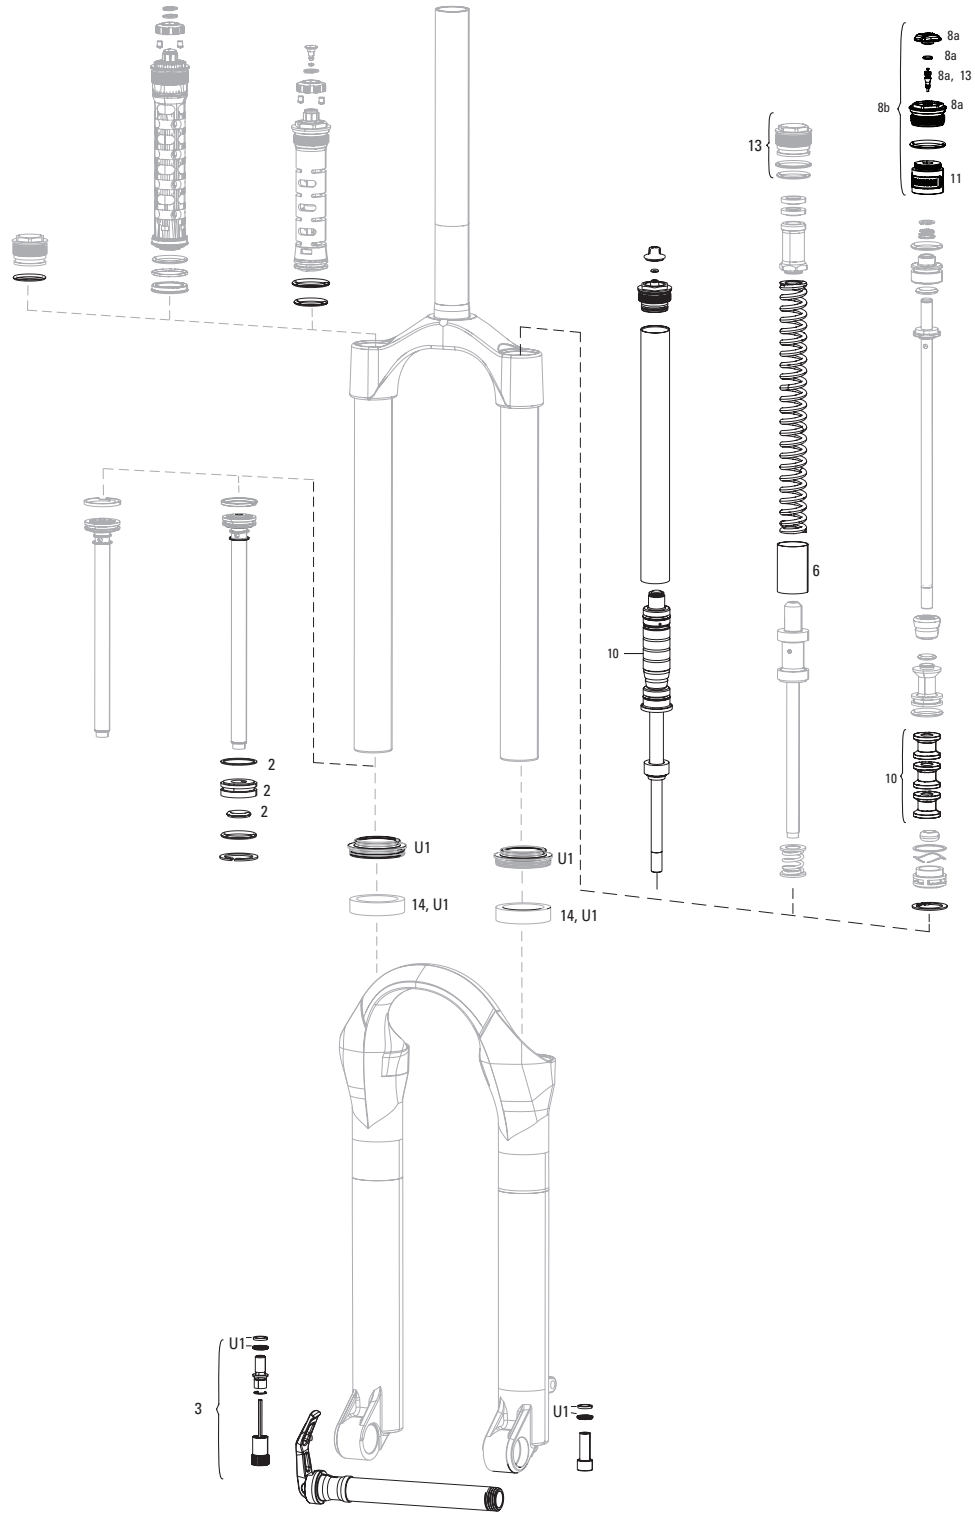

ARGYLE A1-A2 (2007-2017)

Note:

1. Full service kits include replaceable o-rings, glide rings, retaining rings, crush washers, crush washer retainers and shaft bolts/nuts. All air service kits include replacement schrader valve cores. Not all service parts are pictured. All basic service kits include the following replaceable wear items: o-rings, glide rings, dust seals, and foam rings..
2. Please note top cap, compression damper and air spring kit requirements for steel and aluminum upper tubes.
3. A complete decal and Maxle overview can be found in back of the catalog.