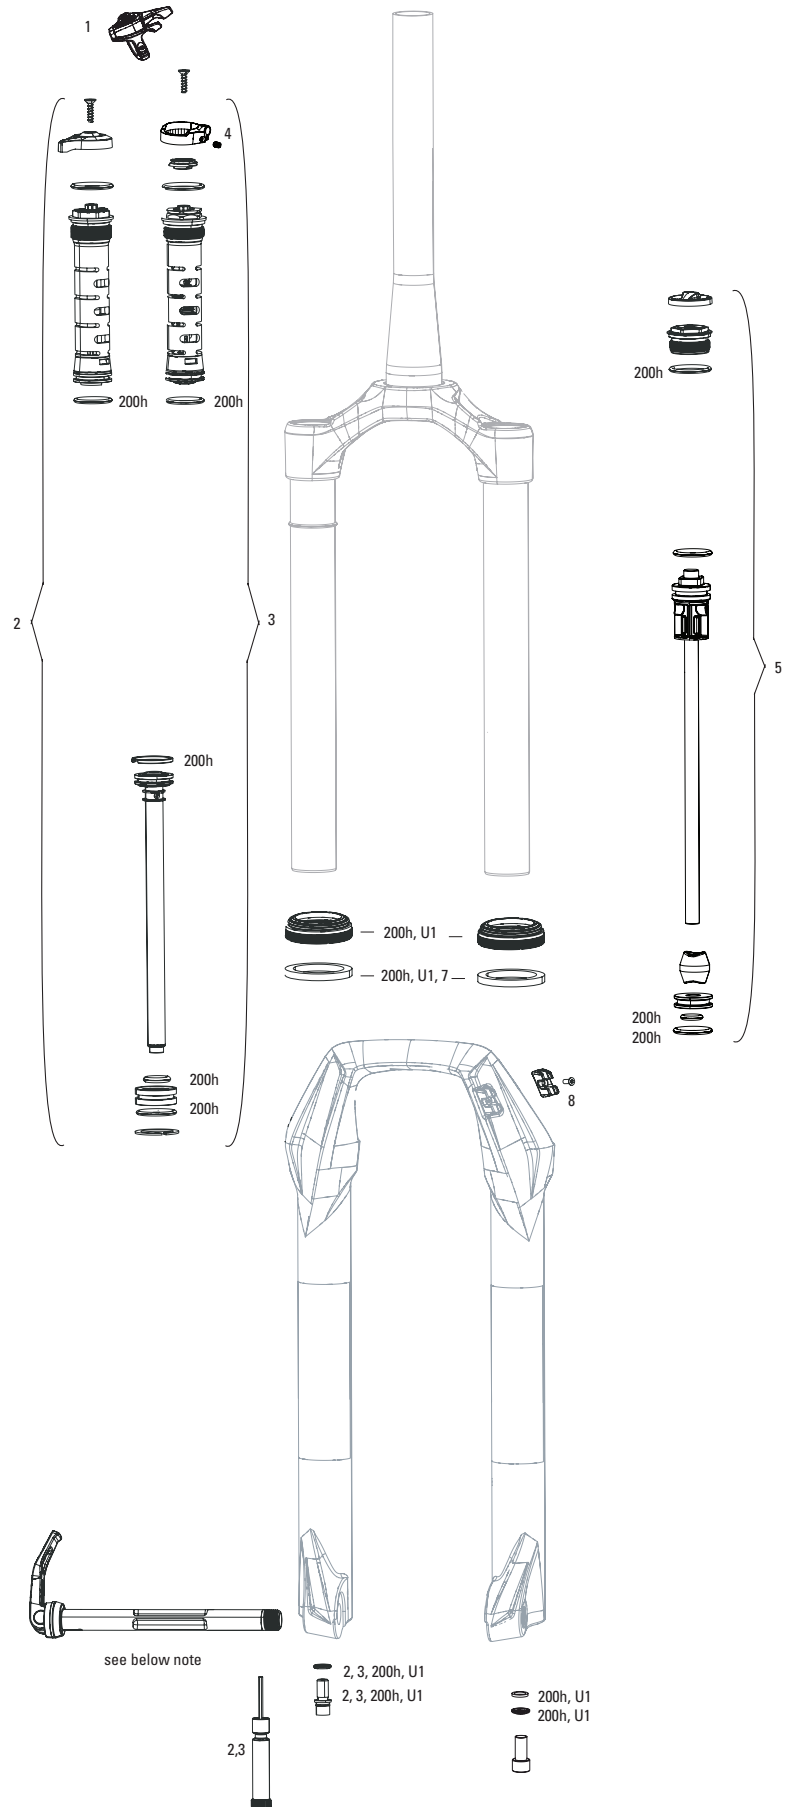

# SEKTOR RL C1 (2019-2021)

FS-SKTR-RL-C1

**Note:**  
1. Decal and Maxle pages can be found in back of the catalog.