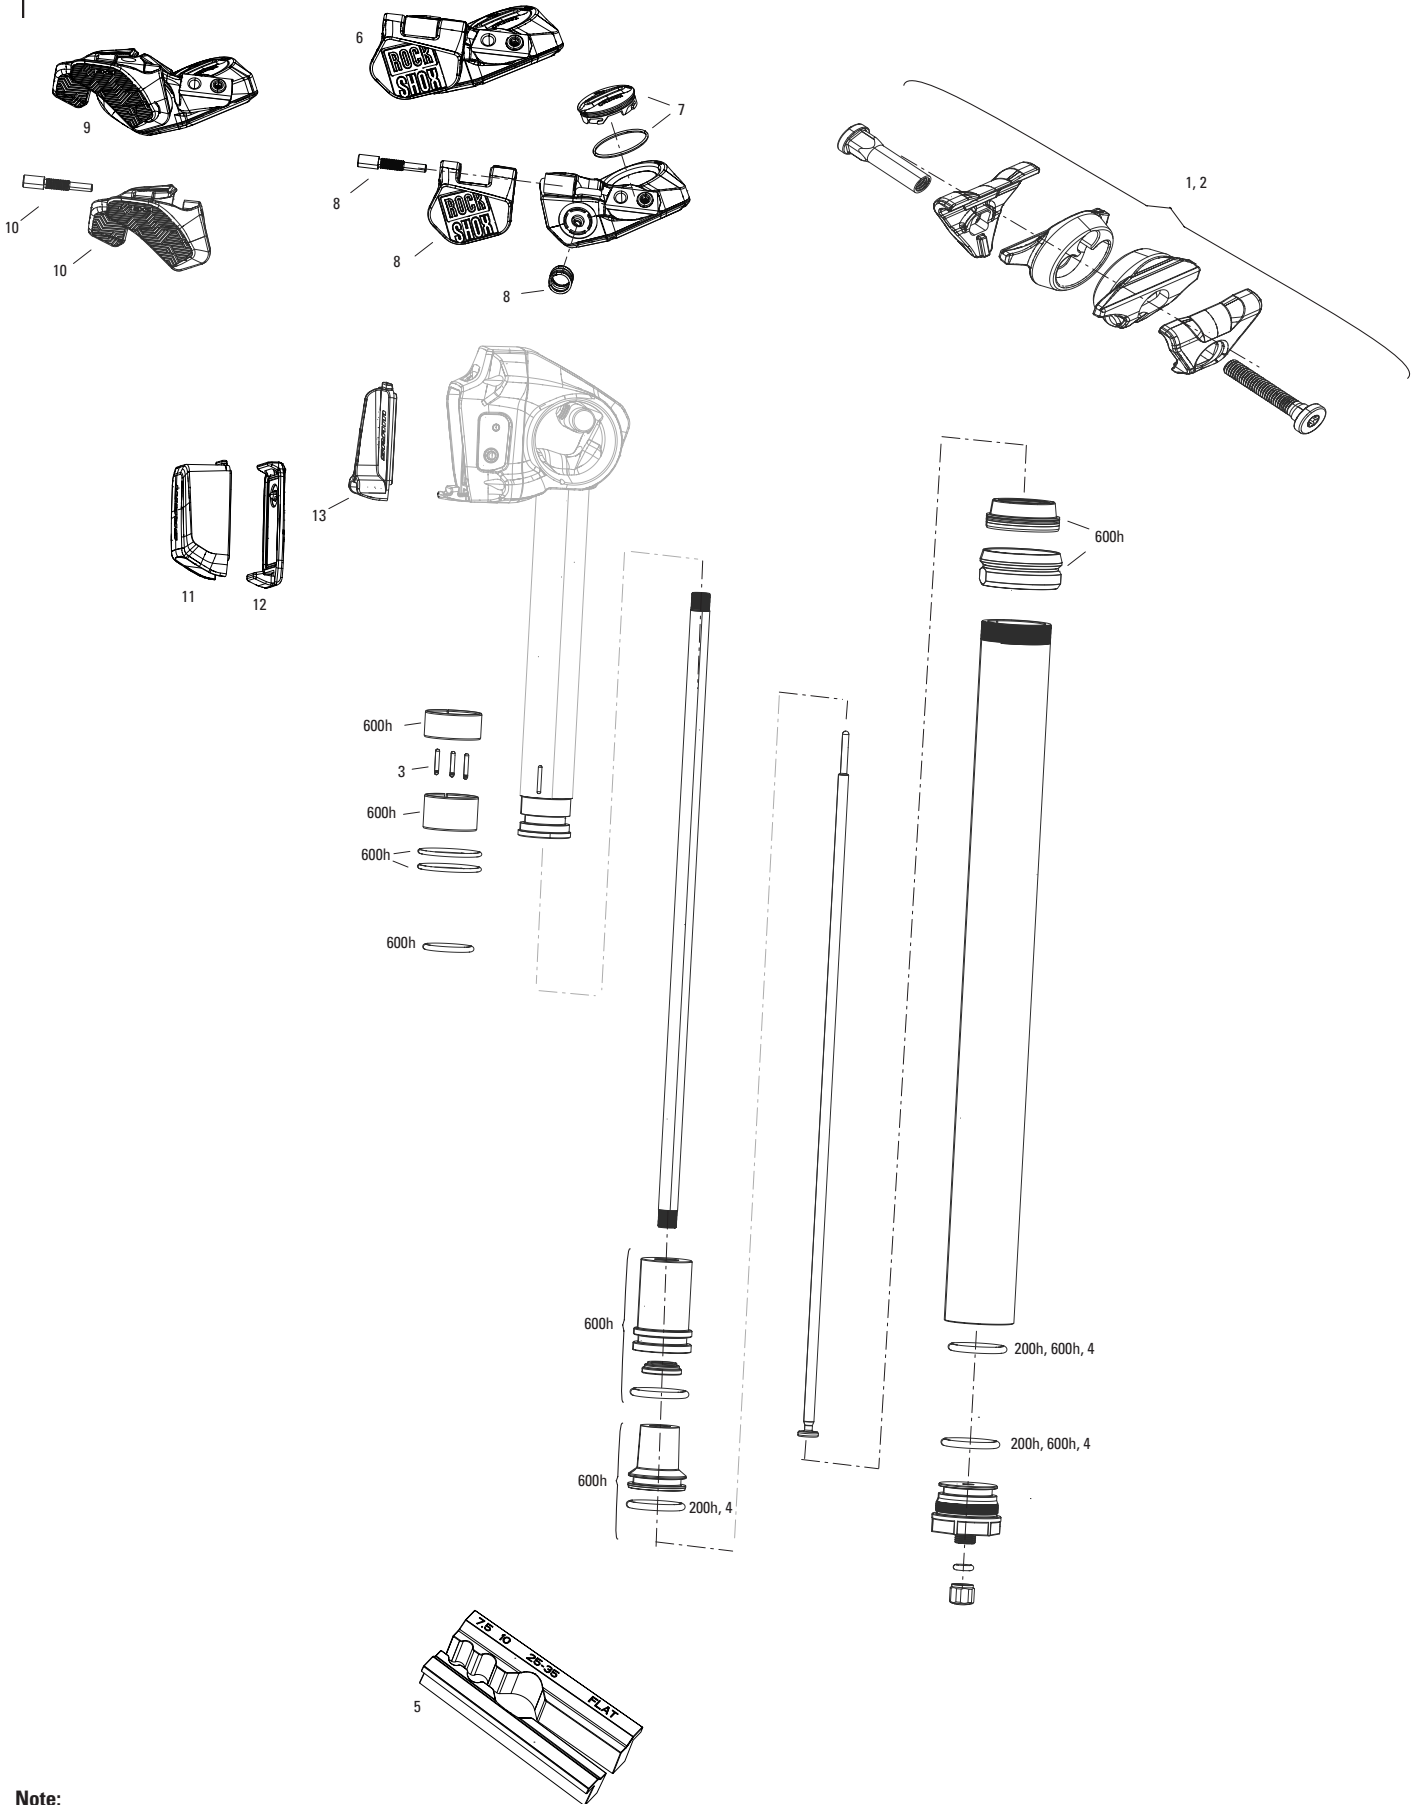

# REVERB XPLR AXS A1 (2022+)

SP-RVB-XPLR-A1

**Note:**

1. The 2 button left controller lever does not fit the 1 button controller body.