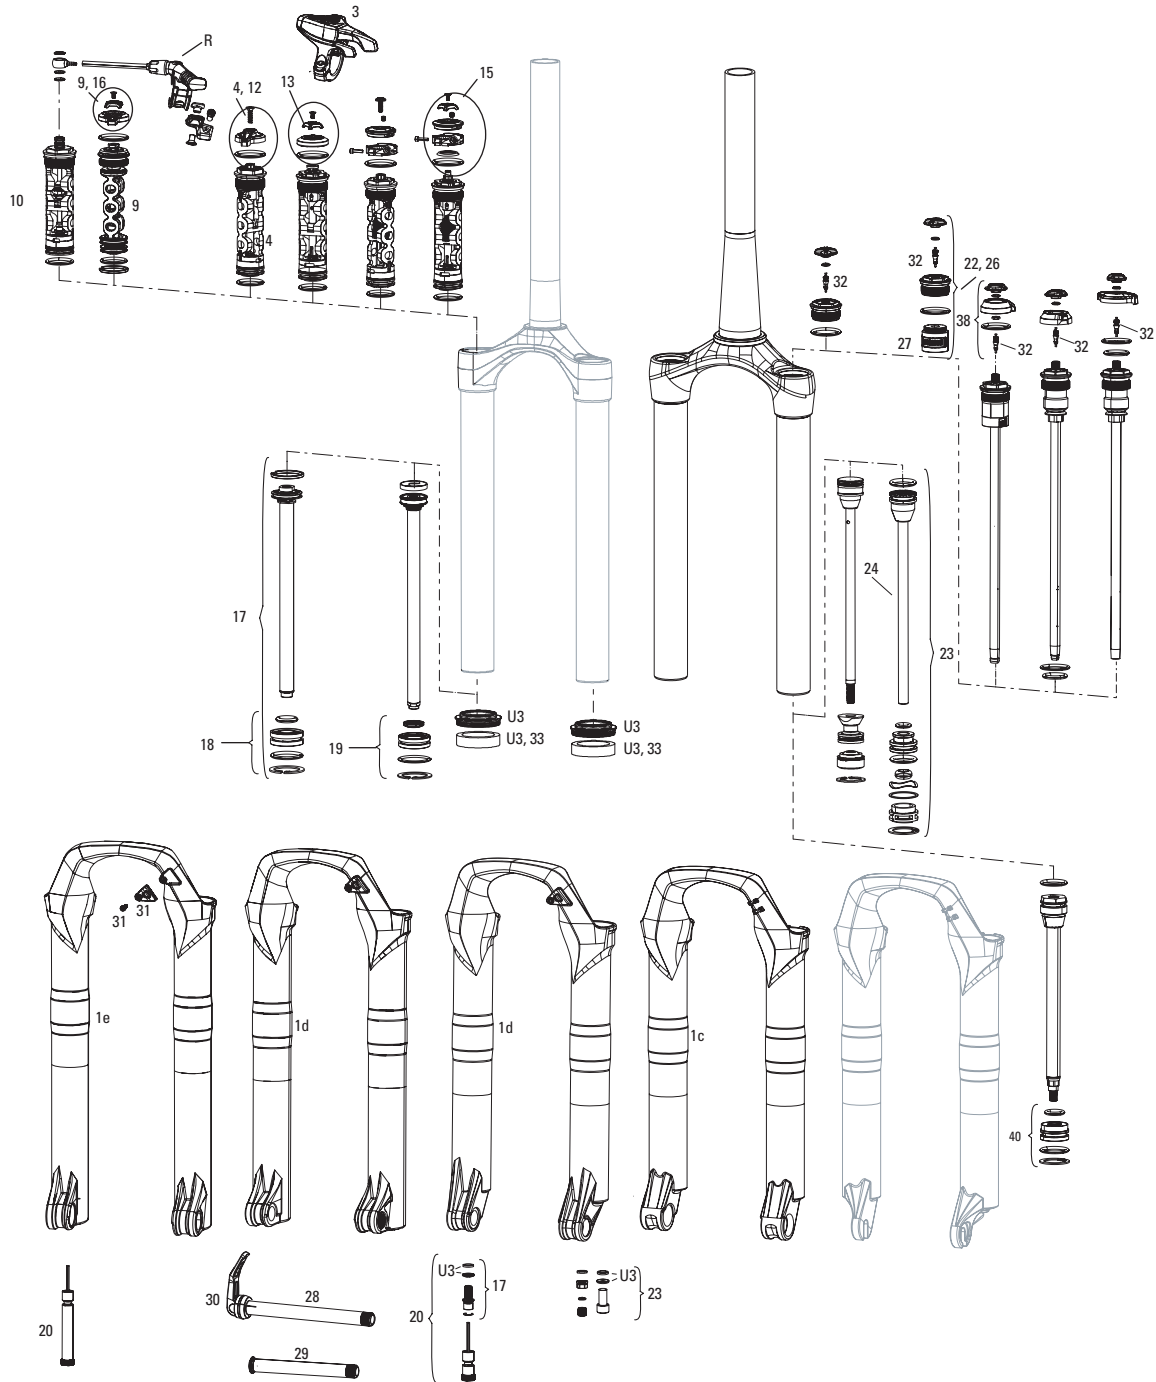

REVELATION 32mm A1-A7 (2010-2017)

FS-RVL-RL-A1, FS-RVL-RLT-A1, FS-RVL-WC-A1, FS-RVL-RL-A2, FS-RVL-RLT-A2, FS-RVL-WC-A2, FS-RVL-RL-A3, FS-RVL-RLT-A3, FS-RVL-WC-A3, FS-RVL-RL-A4, FS-RVL-RLT-A4, FS-RVL-RL-A5, FS-RVL-RLT-A5

Note:

IMPORTANT - 2010+ Revelation: 150mm air spring assembly NOT compatible with 2006-2009 Revelation forks.

1. Full service kits include replaceable rebound damper sealheads, o-rings, glide rings, retaining rings, crush washers, crush washer retainers and shaft bolts/nuts. All air service kits include replacement schrader valve cores. Not all service parts are pictured. All basic service kits include the following replaceable wear items: o-rings, glide rings, dust seals, and foam rings.

2. Rebound damper and spring shaft kits include crush washers, crush washer retainers and shaft bolts, as well as upper tube retaining rings and rebound adjuster knob.

4. Solo Air internals require Solo Air CSU; Solo Air internals are not compatible with Dual Air CSU. Dual Air internals require Dual Air CSU; Dual Air internals are not compatible with Solo Air CSU.

5. Revelation RCT3 A3 (2014+) compression damper must be used with Revelation A3 rebound damper (with Rapid Recovery valving). Revelation RCT3 A2 (2012-2013) compression damper is not compatible with Revelation RCT3 A3 compression damper.

6. 2011-2012 XLoc remote uses 2.5wt suspension fluid. 2013+ XLoc remote uses Reverb hydraulic fluid. Use fluid indicated on fork top cap.