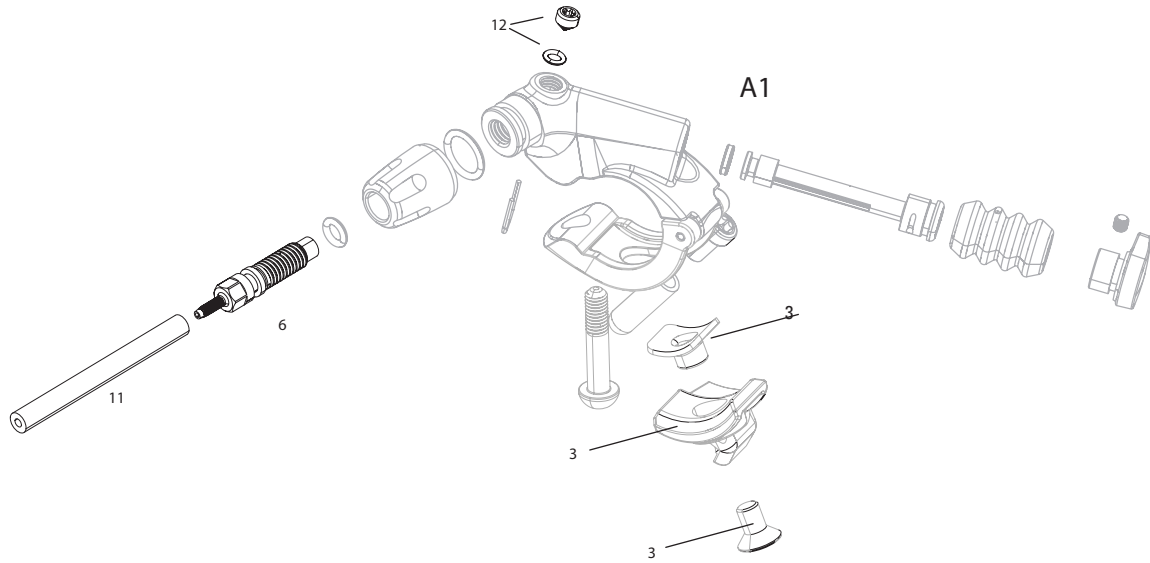

REVERB/REVERB STEALTH REMOTE A1-A2 (2011-2016)

RM-RVB-A1, RM-RVB-A2

Note:
1. A1 - Remote silver adjuster knob - compatible with A1 Reverb only (2011-2013)
2. A2 - Remote black adjuster knob - compatible with A2 & B1 Reverb only (2013-2016)
3. A1 - specific parts not compatible with A2

REVERB / REVERB STEALTH REMOTE A1-A2 (2011-2016)

RM-RVB-A1, RM-RVB-A2

REMOTE A2	
2	11.6815.026.050 REMOTE - REVERB (LEFT ABOVE/RIGHT BELOW) MMX (INCLUDES REMOTE, MMX CLAMP, DISCRETE PUCK, 2000MM HOSE, BARB, NEW STRAIN RELIEF) - REVERB A2
2	11.6815.026.060 REMOTE - REVERB (RIGHT ABOVE/LEFT BELOW) MMX (INCLUDES REMOTE, MMX CLAMP, DISCRETE PUCK, 2000MM HOSE, BARB, NEW STRAIN RELIEF) - REVERB A2
MATCHMAKER CLAMP	
3	11.5315.049.010 DISC BRAKE LEVER CLAMP SHIFTER MOUNTING BRACKET - (MMX) LEFT -GUIDE ULT/RSC/RS/RE/R,LEVEL ULT/TLM/TL, CODE RSC/R, DB5 ELIXIR 9/7/CR MAG/X0/ XX, QTY 1
3	11.5315.049.020 DISC BRAKE LEVER CLAMP SHIFTER MOUNTING BRACKET - (MMX) RIGHT -GUIDE ULT/RSC/RS/RE/R,LEVEL ULT/TLM/TL, CODE RSC/R, DB5 ELIXIR 9/7/CR MAG/X0/ XX, QTY 1
4	11.6818.001.000 REMOTE DISCRETE PUCK - HYDRAULIC REMOTE (SPACER) FOR XLOC REMOTES QTY2
BARBS	
5	11.6815.022.010 SEATPOST HOSE BARB - REVERB POST (QTY 1) - REVERB
5	11.6815.022.020 SEATPOST HOSE BARB - REVERB POST (QTY 10) - REVERB
6	11.6815.022.030 REMOTE HOSE BARB - REVERB REMOTE (QTY 1) - REVERB
6	11.6815.022.040 REMOTE HOSE BARB - REVERB REMOTE (QTY 10) - REVERB
TOOLS	
7	00.6815.066.030 SEATPOST BARB CONNECTOR - REVERB STEALTH
8	00.6815.066.020 SEATPOST BLEED TOOL - REVERB
9	00.6815.066.010 SEATPOST OIL HEIGHT TOOL - REVERB
10	00.6818.043.000 SEATPOST IFP HEIGHT TOOL (210MM LENGTH) - REVERB AXS/REVERB A1-B1/REVERB STEALTH A2-C1
11	11.6815.025.010 SEATPOST HYDRAULIC HOSE - (2000MM) KIT (INCLUDES NEW HOSE, NEW STRAIN RELIEF, NEW BARB) - REVERB A1-B1
12	11.6818.055.000 SEATPOST BLEED SCREW - REVERB STEALTH & REVERB REMOTE (INCLUDES BLEED SCREWS & O-RINGS) (QTY 10) REVERB REMOTE A1-A2, REVERB STEALTH A1-C1 (2011-2020)