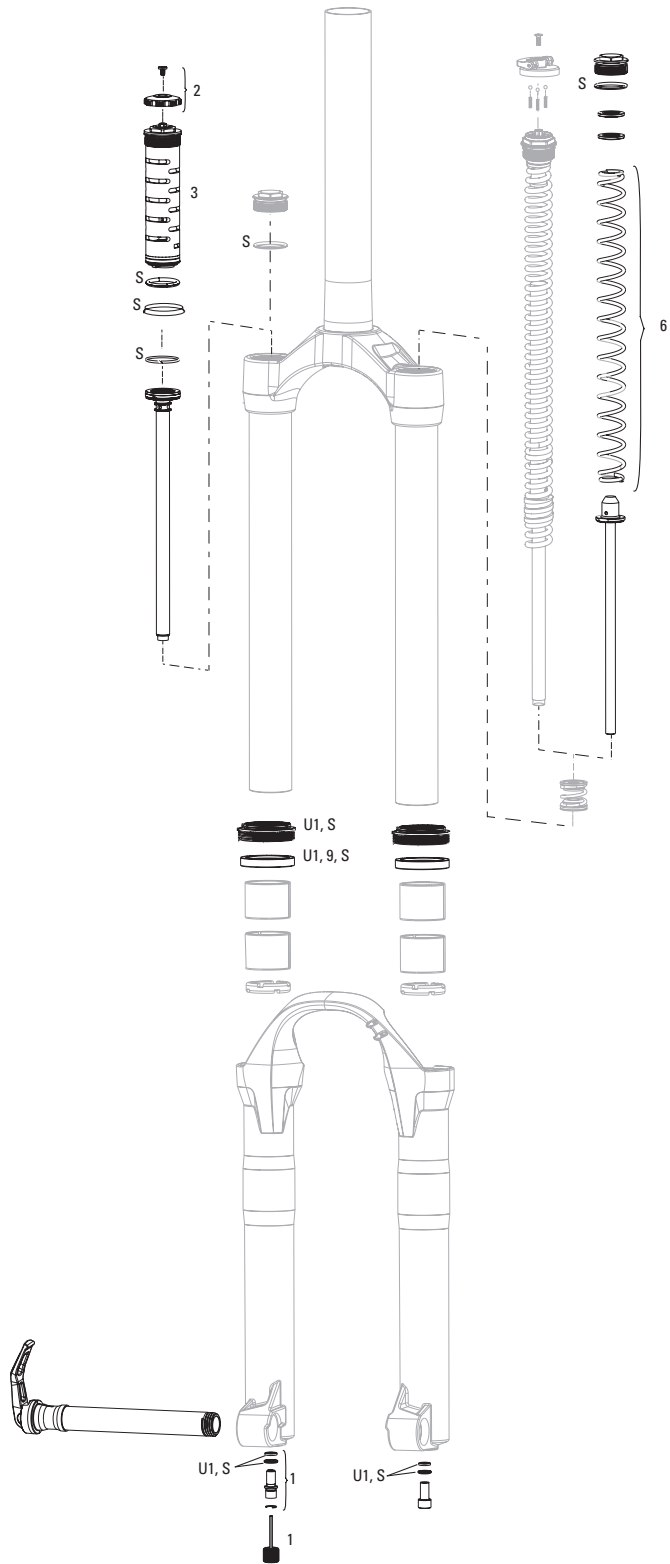

DOMAIN A1-A2 (2007-2016)

FS-DOMN-RC-A1, FS-DOMN-R-A1, FS-DOMN-RC-A2, FS-DOMN-R-A2

Note:

1. Full service kits include replaceable o-rings, glide rings, retaining rings, crush washers, crush washer retainers and shaft bolts/nuts. All air service kits include replacement schrader valve cores. Not all service parts are pictured. All basic service kits include the following replaceable wear items: o-rings, glide rings, dust seals, and foam rings.
2. Aftermarket forks include Medium spring installed. Soft and Firm tuning springs are included in fork box.
3. A complete decal and Maxle overview can be found in back of the catalog.