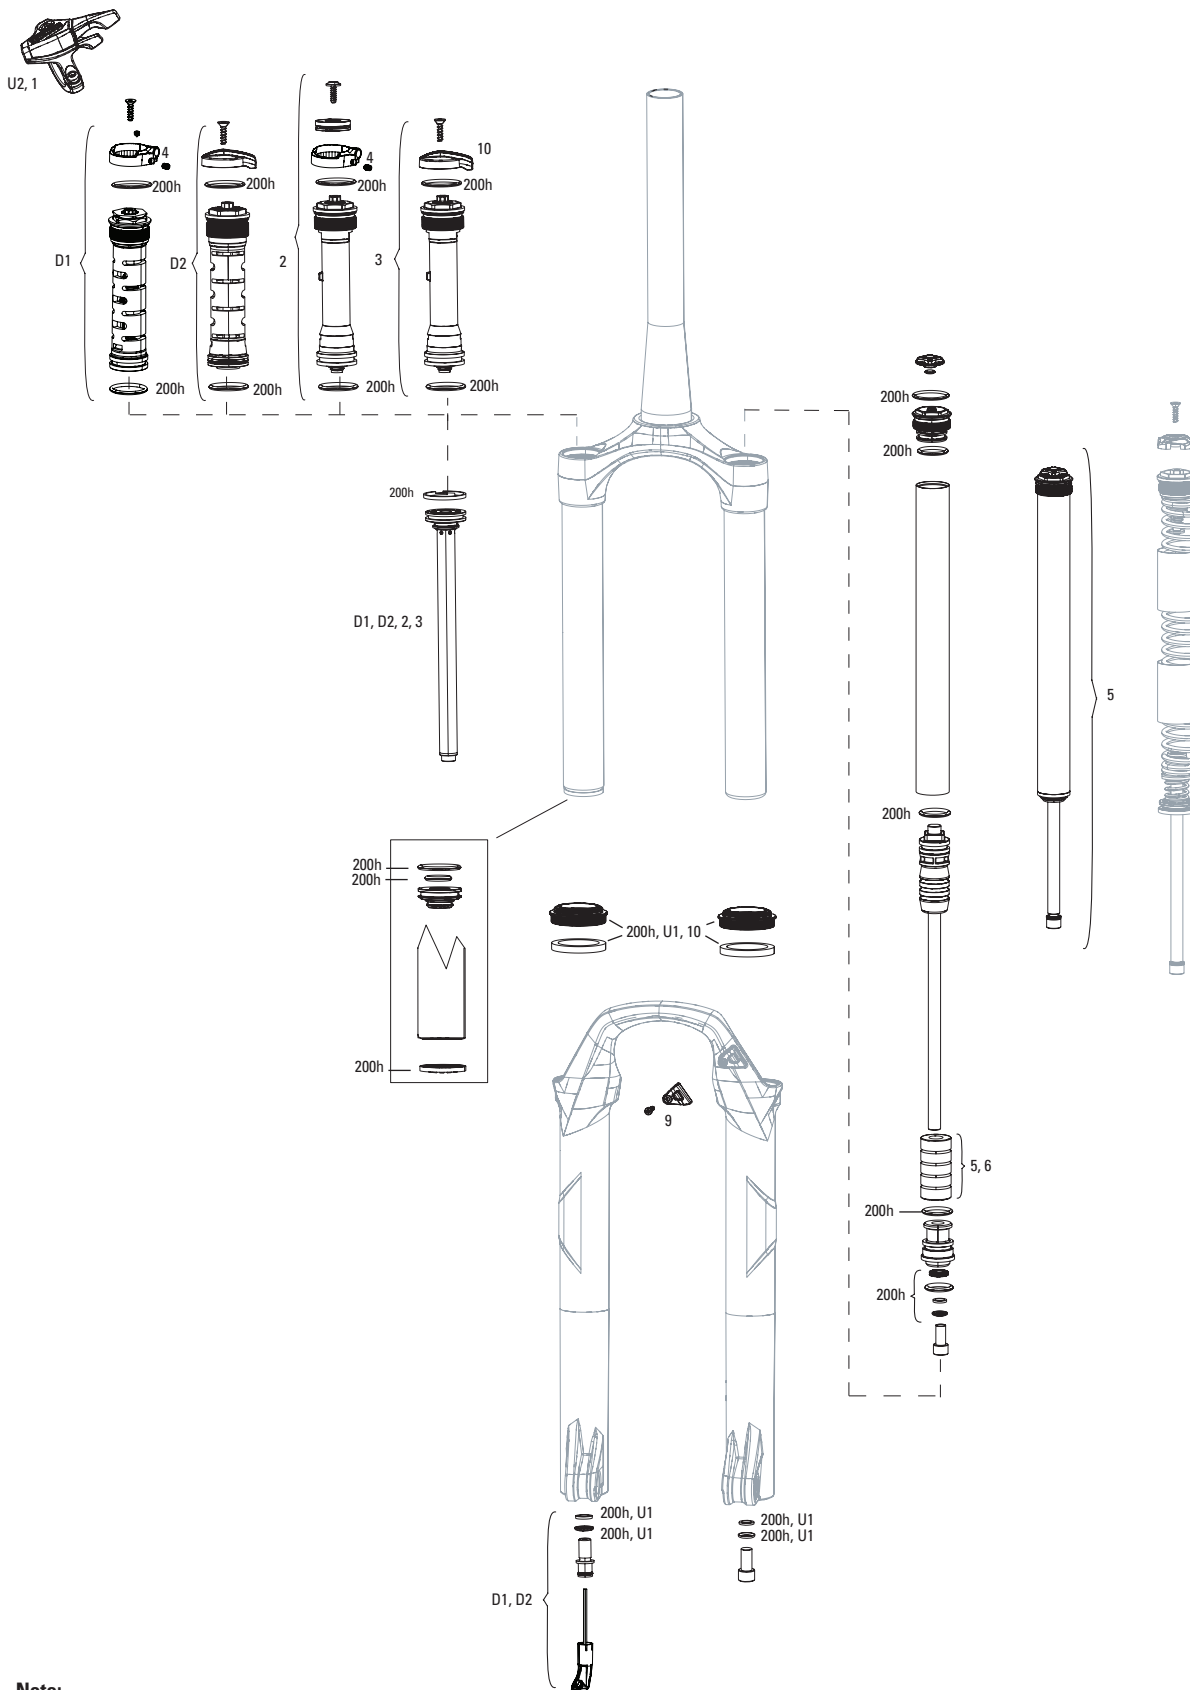

RECON TK B1/ RL B1 (2020)

FS-RCN-TK-B1, FS-RCN-RL-B1

Note:

1. All basic service kits include the following replaceable wear items: o-rings, glide rings, dust seals, and foam rings.
2. Use air spring kit to upgrade and change firmness in coil forks
3. Convert from Crown Adjust to Remote Adjust: Remote compression damper requires remote compression adjuster spool, cable clamp and remote lever assembly.
4. Maximum Tire Diameter: 710mm Maximum Tire Width: 62mm
5. Recon Silver RL B1/TK B1 32mm lower legs use flangless wiper seals.