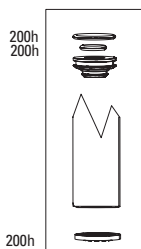

# SEKTOR SILVER RL A2 (2017-2018)

FS-SKTS-RL-A2

**Note:**

1. All basic service kits include the following replaceable wear items: o-rings, glide rings, dust seals, and foam rings.
2. Convert from Crown Adjust to Remote Adjust: Remote compression damper, remote compression adjuster spool, cable clamp and remote lever assembly.
3. Thread Pitch is 0.8mm for Recon Silver C1 and Sektor Silver A2
4. Maximum Tire Diameter: 714mm Maximum Tire Width: 81mm
5. 32mm Boost lower legs use flangeless wiper seals.
- 6 Decal and Maxle pages can be found in back of the catalog.