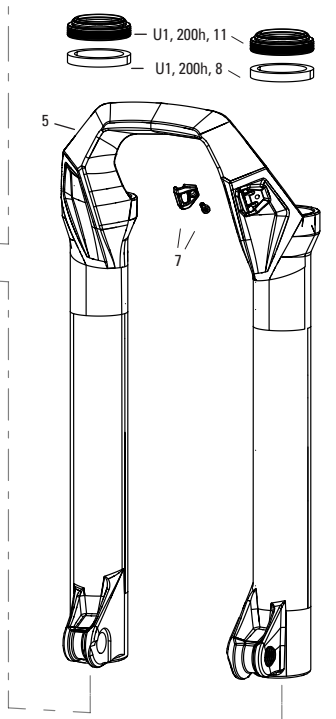

PSYLO SILVER RC/R A1 (2025+)

FS-PSYL-SRC-A1, FS-PSYL-SR-A1

1. **Note:**
1. Fender mounting bolts are M3-5x11mm.
  2. Short fender does not fit the OE-only full fender lower legs.
  3. To convert from crown lockout to remote, or vice versa, a full damper assembly is required.
  4. Use air spring kit to upgrade and change firmness in coil forks.