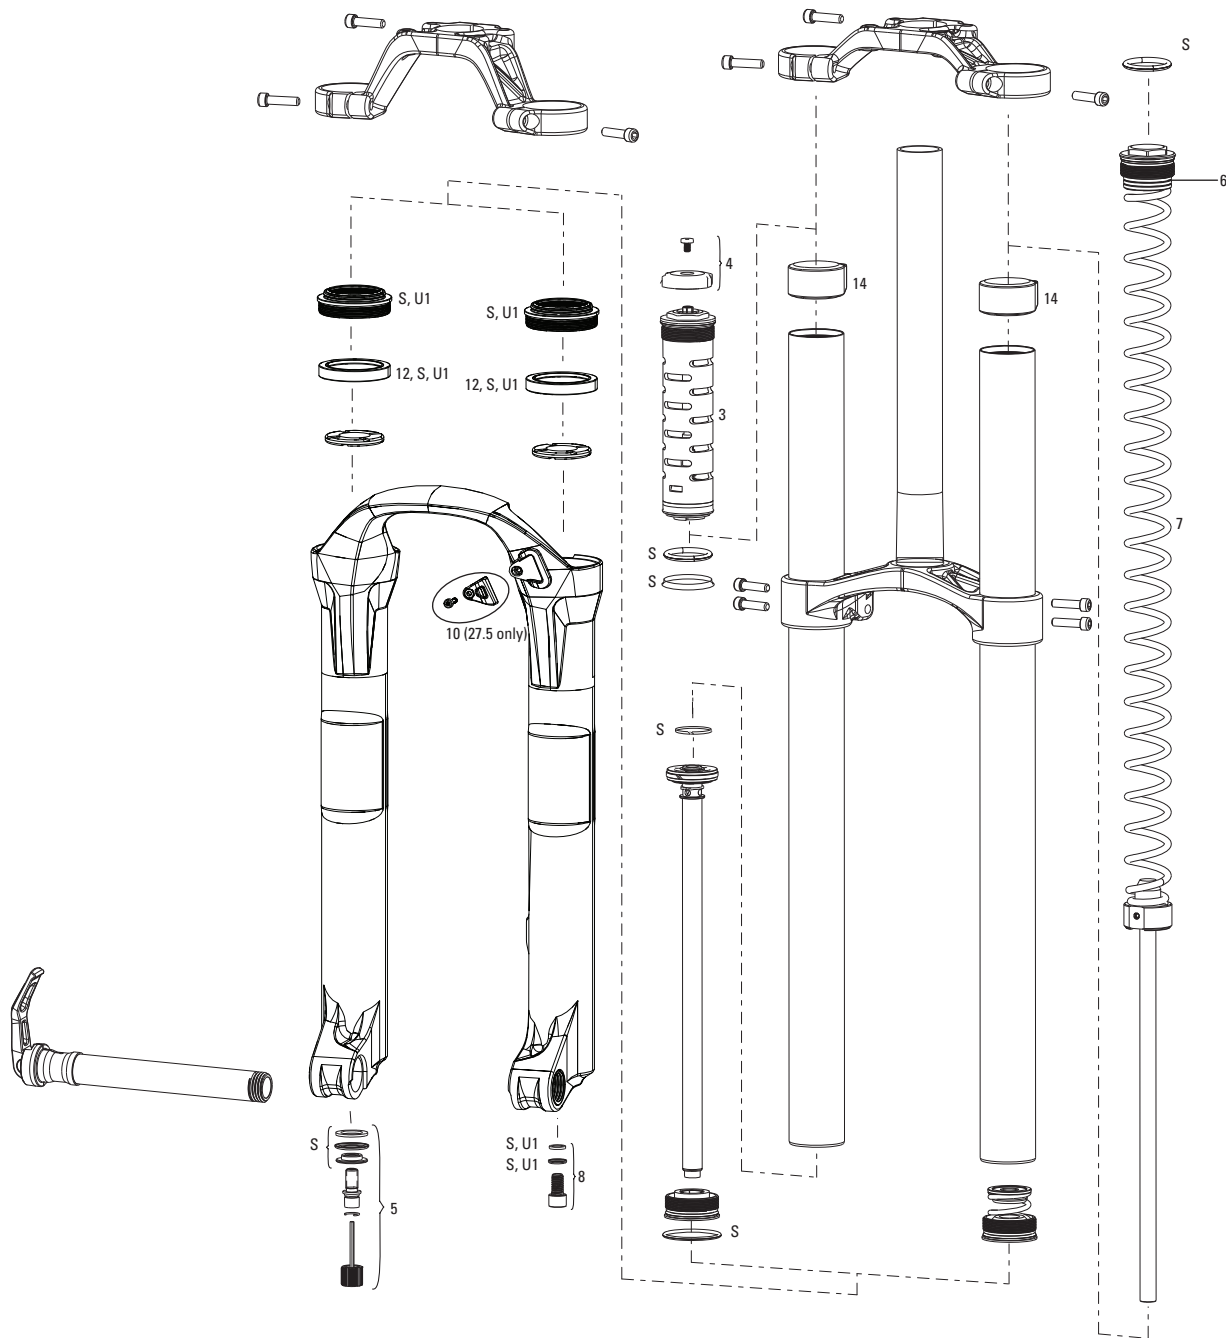

# DOMAIN DUAL CROWN A1-A3 (2007-2017)

FS-DDC-RC-A1, FS-DDC-R-A1, FS-DDC-RC-A2, FS-DDC-R-A2, FS-DDC-RC-A3, FS-DDC-R-A3

**Note:**

1. Full service kits include replaceable o-rings, glide rings, retaining rings, crush washers, crush washer retainers and shaft bolts/nuts. All air service kits include replacement schrader valve cores. Not all service parts are pictured. All basic service kits include the following replaceable wear items: o-rings, glide rings, dust seals, and foam rings.
2. Domain (single-crown) lower legs are NOT compatible with Domain Dual Crown.
3. Domain Dual Crown 26" forks have a 160 post mount brake and 27.5" forks have a 200mm post mount brake.
4. Aftermarket forks with Medium spring installed. Soft and Firm tuning springs are included in fork box.
5. A complete decal and maxle overview can be found in back of the catalog.