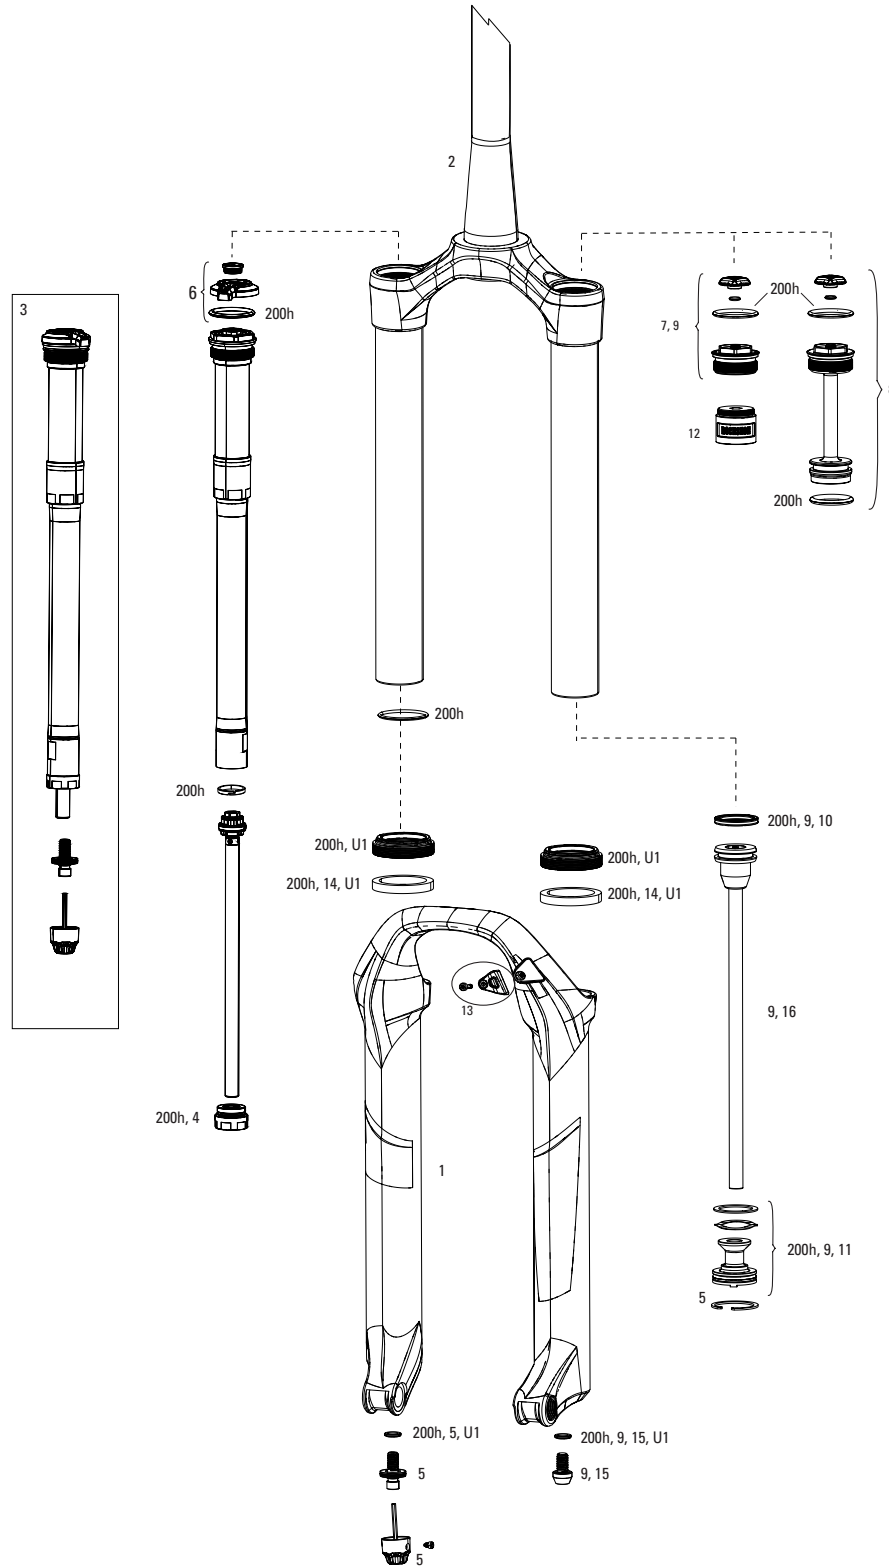

# PIKE 29+ RCT3 B1/RC B1 (2017-2019)

FS-PIKE-RCT3-B1, FS-PIKE-RC-B1

UPGRADES	
U1	00.4020.170.000 DAMPER UPGRADE KIT - CHARGER2.1 RC2 CROWN HIGH SPEED, LOW SPEED COMPRESSION (INCLUDES COMPLETE RIGHT SIDE INTERNALS) - LYRIK(2016-2022)/YARI (A1+/2016+)/PIKE 29+(A2-B1/2017-2019)
U1	00.4020.170.001 DAMPER UPGRADE KIT - CHARGER2.1 RCT3 CROWN (INCLUDES COMPLETE RIGHT SIDE INTERNALS) - LYRIK(2016-2022)/YARI (A1+/2016+)/PIKE 29+(A2-B1/2017-2019)
U1	00.4018.783.020 DAMPER UPGRADE KIT - CHARGER2 RCT REMOTE (INCLUDES COMPLETE RIGHT SIDE INTERNALS & ONELOC REMOTE) - LYRIK/YARI (A1+/2016-2022)/PIKE 29+(A2-B1/2017-2019)
U2	00.4318.045.004 FORK DUST WIPER UPGRADE KIT - 35MM BLACK FLANGELESS ULTRA-LOW FRICTION SKF SEALS (INCLUDES DUST WIPERS, 4MM, 6MM FOAM RINGS-PIKE/LYRIKB1/YARI/REVELATION/BOXXER/DOMAIN/35/SID35MM/PSYLO
U3	00.4020.572.000 AIR SPRING UPGRADE KIT - DEBONAIR C1 180MM (INCLUDES DEBONAIRASSEMBLY, SEAL HEAD) - PIKE 29+ B1/LYRIK A1-C3 (2016-2022)/YARI A1+ (2016+)
U3	00.4020.572.001 AIR SPRING UPGRADE KIT - DEBONAIR C1 170MM (INCLUDES DEBONAIRASSEMBLY, SEAL HEAD) - PIKE 29+ B1/LYRIK A1-C3 (2016-2022)/YARI A1+ (2016+)
U3	00.4020.572.002 AIR SPRING UPGRADE KIT - DEBONAIR C1 160MM (INCLUDES DEBONAIRASSEMBLY, SEAL HEAD) - PIKE 29+ B1/LYRIK A1-C3 (2016-2022)/YARI A1+ (2016+)
U3	00.4020.572.003 AIR SPRING UPGRADE KIT - DEBONAIR C1 150MM (INCLUDES DEBONAIRASSEMBLY, SEAL HEAD) - PIKE 29+ B1/LYRIK A1-C3 (2016-2022)/YARI A1+ (2016+)
U3	00.4020.572.004 AIR SPRING UPGRADE KIT - DEBONAIR C1 140MM (INCLUDES DEBONAIRASSEMBLY, SEAL HEAD) - PIKE 29+ B1/LYRIK A1-C3 (2016-2022)/YARI A1+ (2016+)
U3	00.4020.572.005 AIR SPRING UPGRADE KIT - DEBONAIR C1 130MM (INCLUDES DEBONAIRASSEMBLY, SEAL HEAD) - PIKE 29+ B1/LYRIK A1-C3 (2016-2022)/YARI A1+ (2016+)
U3	00.4020.572.006 AIR SPRING UPGRADE KIT - DEBONAIR C1 120MM (INCLUDES DEBONAIRASSEMBLY, SEAL HEAD) - PIKE 29+ B1/LYRIK A1-C3 (2016-2022)/YARI A1+ (2016+)
U4	00.4020.573.000 SEAL HEAD UPGRADE KIT - DEBONAIR C1 35MM SEAL HEAD (INCLUDES SEAL HEAD, PISTON QUADRING, SPECIFIC NUT)-LYRIKRC C2,RCT3 C1(2019-2022)/YARI B1+/PIKE B2(2019-2022)/REVELATIONA2+(2019+)
SERVICE	
200h	00.4315.032.620 200 HOUR/1 YEAR SERVICE KIT (INCLUDES DUST SEALS, FOAM RINGS, O-RING SEALS, CHARGER SEALHEAD, DPA SEALHEAD) - LYRIK/PIKE 29+ DUAL POSITION AIR A1 (2016-2017)
200h	00.4315.032.621 200 HOUR/1 YEAR SERVICE KIT (INCLUDES DUST SEALS, FOAM RINGS, O-RING SEALS, CHARGER SEALHEAD, SA SEALHEAD) - LYRIK/PIKE29+ SOLO AIR A1(2016-2017)
LOWER LEG	
1	11.4018.006.268 FORK LOWER LEG - (DECALS NOT INCLUDED) 29+ 15X110 BOOST™ BLACK - PIKE 29+ B1+ (2017+)/YARI 29+ A1+(2017+)
1	11.4018.006.270 FORK LOWER LEG - (DECALS NOT INCLUDED) 29+ 15X110 BOOST™ DIFFUSION BLACK - PIKE 29+ B1+ (2017+)/YARI 29+ A1+(2017+)
CSU	
2	11.4018.008.461 FORK CSU - DUAL POSITION AIR 2927+ BOOST™ COMPATIBLE 15X110 51 OFF-SET ALUMINUM TAPER DIFFUSION BLACK (NO GRADIENTS) - LYRIK B1+/YARI A1+/PIKE 29+
DAMPER	
3	11.4018.082.004 FORK REBOUND DAMPER KNOB KIT - (INCLUDES ADJUSTER KNOB & BOLT) - CHARGER RC2/RCT2/RCT R - LYRIK, PIKE, BOXXER, ZEB
4a	11.4015.547.080 FORK COMPRESSION DAMPER KNOB KIT - CROWN CHARGER RC (INCLUDES KNOB & SCREW) - LYRIK B1/PIKE/PIKE DJ A2-A3 (2017+)
4b	11.4015.547.090 FORK COMPRESSION DAMPER KNOB KIT - CROWN CHARGER RCT3 (INCLUDES KNOB & SCREW) - LYRIK B1/PIKE
5	11.4018.107.000 FORK DAMPER SEALHEAD ASSEMBLY - CHARGER 2.1 - LYRIK RCT3 B1+/RC C1+, PIKE RCT3 B1+/RC2 C1+, BOXXER RC2 C1+, LYRIK/PIKE/BOXXER SELECT/SELECT+/ULTIMATE (RC2/RCT3) C2+
5	11.4018.107.001 FORK DAMPER SEALHEAD ASSEMBLY - CHARGER 2.1 - LYRIK RCT3 B1+/RC C1+, PIKE RCT3 B1+/RC2 C1+, BOXXER RC2 C1+, LYRIK/PIKE/BOXXER SELECT/SELECT+/ULTIMATE (RC2/RCT3) C2 - BULK, QTY10
ns	11.4018.031.020 FORK DAMPER CHARGER BLADDER ASSEMBLY - LYRIK RCT3 A1, RC B1/PIKE 29+ RCT3, RC 29+ (2017-2018)
SPRING	
6	11.4018.120.000 FORK SPRING DUAL POSITION AIR KNOB - REVELATION A1+/PIKE A1+/LYRIK A1+/YARI A1+/ZEB A1+
7	11.4018.083.000 FORK SPRING AIR TOP CAP - 35MM (.5MM THREAD PITCH) BOOST™ 15X110 (INCLUDES SPLINED TOP CAP, VALVE COVER) - LYRIK A1+/YARI A1+/PIKE B1+/REVELATION A1+(35MM)/BOXXER 35MM/SID35MM
12	11.4018.032.000 FORK SPRING BOTTOMLESS TOKENS - 35MM/38MM SOLO AIR/DEBONAIR (QTY 3) - PIKE/BOXXER B1+/LYRIK B1+/YARI/SID 35MM/ZEB/DOMAIN B1+/PSYLO GOLD A1+
12	11.4018.032.001 FORK SPRING BOTTOMLESS TOKENS - 35MM/38MM SOLO AIR/DEBONAIR (QTY 10) PIKE/BOXXER B1+/LYRIK B1+/YARI/SID 35MM/ZEB/DOMAIN B1+/PSYLO GOLD A1+
13	11.4018.032.004 FORK SPRING BOTTOMLESS TOKENS - 35MM/38MM DUAL POSITION AIR (QTY 3) - PIKE A1-A2/LYRIK B1+/YARI A1+/ZEB
13	11.4018.032.005 FORK SPRING BOTTOMLESS TOKENS - 35MM/38MM DUAL POSITION AIR (QTY 10) - PIKE A1-A2/LYRIK B1+/YARI A1+/ZEB
SPARES	
14	11.4018.028.005 FORK FOAM RING KIT - 35MM X 6MM (QTY 20) - PIKE A1-B4/LYRIK A1+/YARI A1-B3/BOXXER A1-C2/DOMAIN DUAL CROWN A1/PSYLO A1+
bulk	11.4015.259.000 FORK CRUSH WASHERS - 8MM (QTY 50)
15	11.4015.534.010 FORK HOSE CLAMP - PIKE/LYRIK/YARI/SID/REVELATION/BOXXER/XC30/30G/30S/RECON/SEKTOR/BLUTO/REBA/35G/35S
ns	11.4308.327.002 AIR VALVE KIT - SCHRADER CORE (QTY 2) - FORKS/SHOCKS/REVERB
16	11.4015.403.090 FORK SHAFT FASTENER KIT - (INCLUDES SHAFT BOLTS & CRUSH WASHERS) - REVELATION RC A1+/YARI CHRC A1+, LYRIK/PIKE/PIKE DJ/BOXXER/ZEB CHARGER A1+
ns	11.4118.107.000 SCHRADER AIR CAP - (INCLUDES CAP AND O-RING) - ROCKSHOX UNIVERSAL AIR CAP FOR FORKS AND SHOCKS
TOOLS/GREASE/FLUIDS	
ns	00.4318.032.000 FORK LOWER LEG DUST SEAL INSTALLATION TOOL 35MM (FOR FLANGELESS AND FLANGED DUST SEALS)
ns	00.4315.023.010 HIGH-PRESSURE FORK/SHOCK PUMP (300 PSI MAX) ROCKSHOX
ns	00.4315.023.040 HIGH-PRESSURE FORK/SHOCK PUMP (300 PSI MAX) ROCKSHOX DIGITALGAUGE
ns	00.4315.022.010 REAR SHOCK SCHRADER VALVE REMOVAL TOOL ROCKSHOX
ns	11.4318.016.000 MAXIMA PLUSH DYNAMIC SUSPENSION LUBE LIGHT, 120ML BOTTLE (REPLACES 0W-30) - PIKE/REVELATION/LYRIK/YARI/BOXXER/ZEB/DOMAIN/REVERB XPLR/SHOCK AIR CANS
ns	11.4318.016.001 MAXIMA PLUSH DYNAMIC SUSPENSION LUBE LIGHT, 1 LITER BOTTLE (REPLACES 0W-30) - PIKE/REVELATION/LYRIK/YARI/BOXXER/ZEB/DOMAIN/REVERB XPLR/SHOCK AIR CANS
ns	11.4318.016.002 MAXIMA PLUSH DYNAMIC SUSPENSION LUBE HEAVY, 120ML BOTTLE - SID/SIDSL/RUDY/PIKE/LYRIK/ZEB - LOWER LEGS/AIR SPRINGS
ns	11.4318.016.003 MAXIMA PLUSH DYNAMIC SUSPENSION LUBE HEAVY, 1 LITER BOTTLE - SID/SIDSL/RUDY/PIKE/LYRIK/ZEB - LOWER LEGS/AIR SPRINGS
ns	11.4115.094.030 MAXIMA SUSPENSION OIL PLUSH, 3WT 1 LITER BOTTLE - REAR SHOCK/CHARGER DAMPER
ns	00.4318.007.000 ROCKSHOX CHARGER DAMPER STANDARD BLEED KIT (INCLUDES SYRINGE, CHARGER1 FITTING, STANDARD FITTING, SUSPENSION OIL 3W) - CHARGER/RACEDAY DAMPERS
ns	00.4318.008.000 GREASE SRAM BUTTER 20ML SYRINGE, FRICTION REDUCING GREASE BYSLICKOLEUM - DOUBLE TIME HUB PAWLS, FORKS & REVERB SERVICE
ns	00.4318.008.001 GREASE SRAM BUTTER 10Z CONTAINER, FRICTION REDUCING GREASE BY SLICKOLEUM - DOUBLE TIME HUB PAWLS, FORKS & REVERB SERVICE
ns	00.4318.008.003 GREASE SRAM BUTTER 500ML CONTAINER, FRICTION REDUCING GREASEBY SLICKOLEUM - RECOMMENDED FOR SRAM DOUBLE TIME HUBS & WHEELS, ROCKSHOX FORKS AND REVERB SERVICE