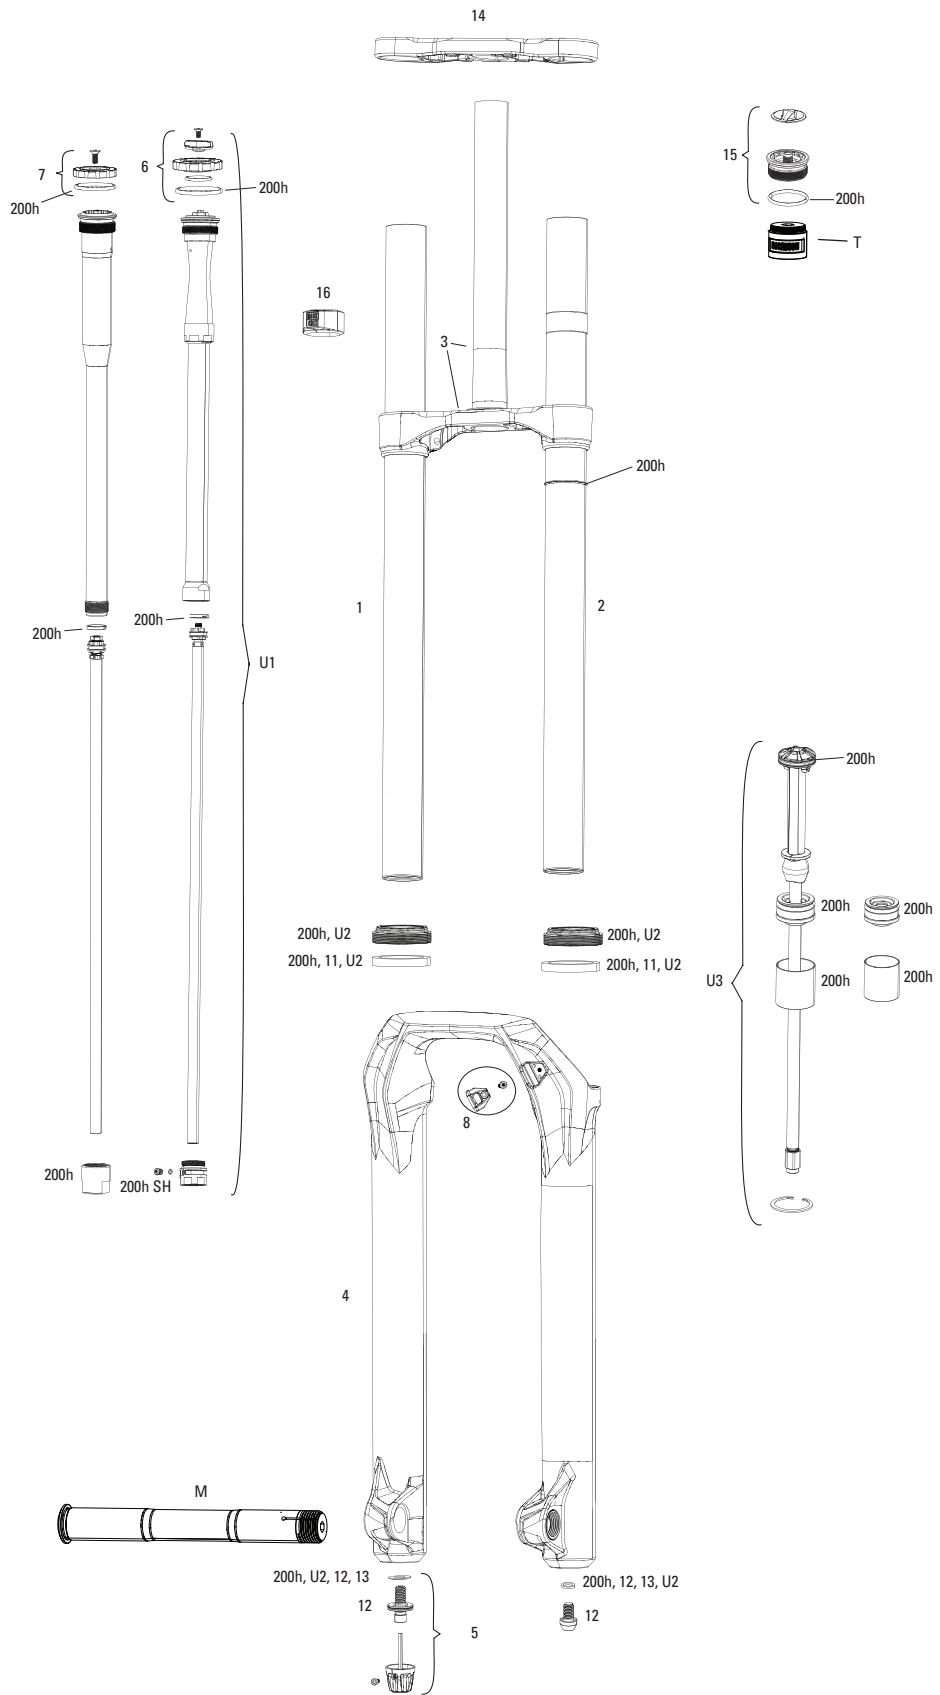

DAMPER

8	11.4018.082.004	FORK REBOUND DAMPER KNOB KIT - (INCLUDES ADJUSTER KNOB & BOLT) - CHARGER RC2/RCT2/RCT R - LYRIK, PIKE, BOXXER, ZEB
9	11.4018.082.005	FORK COMPRESSION DAMPER KNOB KIT - CHARGER 2/2.1 RC2 CROWN - LYRIK RC2 C1/ULTIMATE RC2 C2 (2019+)/PIKE RC2 ULTIMATE B3 (2020+)
10	11.4018.082.006	FORK COMPRESSION DAMPER KNOB KIT - CHRC CROWN- LYRIK RC SELECT+ C2 (2020+)/PIKE RC SELECT+ B3 (2020+)/BOXXER RC C1/RC SELECT C2 (2019+)
SH	11.4018.107.000	FORK DAMPER SEALHEAD ASSEMBLY - CHARGER 2.1 - LYRIK RCT3 B1+/RC C1+, PIKE RCT3 B1+/RC2 C1+, BOXXER RC2 C1+, LYRIK/PIKE/BOXXER SELECT/SELECT+/ULTIMATE (RC2/RCT3) C2+
SH	11.4018.107.001	FORK DAMPER SEALHEAD ASSEMBLY - CHARGER 2.1 - LYRIK RCT3 B1+/RC C1+, PIKE RCT3 B1+/RC2 C1+, BOXXER RC2 C1+, LYRIK/PIKE/BOXXER SELECT/SELECT+/ULTIMATE (RC2/RCT3) C2 - BULK, QTY10

SPARES

11	11.4018.115.002	FORK HOSE CLAMP - BOXXER C1+ (2019+) GREY
13	11.4018.028.005	FORK FOAM RING KIT - 35MM X 6MM (QTY 20) - PIKE A1-B4/LYRIK A1+/YARI A1-B3/BOXXER A1-C2/DOMAIN DUAL CROWN A1/PSYLO A1+
14	11.4015.403.090	FORK SHAFT FASTENER KIT - (INCLUDES SHAFT BOLTS & CRUSH WASHERS) - REVELATION RC A1+/YARI CHRC A1+, LYRIK/PIKE/PIKE DJ/BOXXER/ZEB CHARGER A1+
15	11.4015.259.000	FORK CRUSH WASHERS - 8MM (QTY 50)
ns	11.4308.327.002	AIR VALVE KIT - SCHRADER CORE (QTY 2) - FORKS/SHOCKS/REVERB
ns	11.4018.059.000	FORK CALIPER SPACER KIT - 3S (ALLOWS FOR 203MM BRAKE ROTOR) - BOXXER B1+/ZEB A1+
16	11.4018.127.000	FORK CRUSH WASHERS (FLANGED 8MM) QTY 50 (ZEB , BOXXER 35MM, 35G, 35S, REVELATION RC/CHRC, YARI, PIKE RC B1+, LYRIK RC C1+
ns	11.4118.107.000	SCHRADER AIR CAP - (INCLUDES CAP AND O-RING) - ROCKSHOX UNIVERSAL AIR CAP FOR FORKS AND SHOCKS

TOOLS/GREASE/FLUIDS

ns	00.4318.032.000	FORK LOWER LEG DUST SEAL INSTALLATION TOOL 35MM (FOR FLANGELESS AND FLANGED DUST SEALS)
ns	00.4315.023.010	HIGH-PRESSURE FORK/SHOCK PUMP (300 PSI MAX) ROCKSHOX
ns	00.4315.023.040	HIGH-PRESSURE FORK/SHOCK PUMP (300 PSI MAX) ROCKSHOX DIGITALGAUGE
ns	00.4315.022.010	REAR SHOCK SCHRADER VALVE REMOVAL TOOL ROCKSHOX
ns	11.4318.016.000	MAXIMA PLUSH DYNAMIC SUSPENSION LUBE LIGHT, 120ML BOTTLE (REPLACES 0W-30) - PIKE/REVELATION/LYRIK/YARI/BOXXER/ZEB/DOMAIN/REVERB XPLR/SHOCK AIR CANS
ns	11.4318.016.001	MAXIMA PLUSH DYNAMIC SUSPENSION LUBE LIGHT, 1 LITER BOTTLE (REPLACES 0W-30) - PIKE/REVELATION/LYRIK/YARI/BOXXER/ZEB/DOMAIN/REVERB XPLR/SHOCK AIR CANS
ns	11.4318.016.002	MAXIMA PLUSH DYNAMIC SUSPENSION LUBE HEAVY, 120ML BOTTLE - SID/SIDSL/RUDY/PIKE/LYRIK/ZEB - LOWER LEGS/AIR SPRINGS
ns	11.4318.016.003	MAXIMA PLUSH DYNAMIC SUSPENSION LUBE HEAVY, 1 LITER BOTTLE - SID/SIDSL/RUDY/PIKE/LYRIK/ZEB - LOWER LEGS/AIR SPRINGS
ns	11.4115.094.030	MAXIMA SUSPENSION OIL PLUSH, 3WT 1 LITER BOTTLE - REAR SHOCK/CHARGER DAMPER
ns	00.4318.007.000	ROCKSHOX CHARGER DAMPER STANDARD BLEED KIT (INCLUDES SYRINGE, CHARGER1 FITTING, STANDARD FITTING, SUSPENSION OIL 3W) - CHARGER/RACEDAY DAMPERS
ns	00.4318.008.000	GREASE SRAM BUTTER 20ML SYRINGE, FRICTION REDUCING GREASE BYSLICKOLEUM - DOUBLE TIME HUB PAWLS, FORKS & REVERB SERVICE
ns	00.4318.008.001	GREASE SRAM BUTTER 10Z CONTAINER, FRICTION REDUCING GREASE BY SLICKOLEUM - DOUBLE TIME HUB PAWLS, FORKS & REVERB SERVICE
ns	00.4318.008.003	GREASE SRAM BUTTER 500ML CONTAINER, FRICTION REDUCING GREASE BY SLICKOLEUM - RECOMMENDED FOR SRAM DOUBLE TIME HUBS & WHEELS, ROCKSHOX FORKS AND REVERB SERVICE
ns	00.4318.012.013	ROCKSHOX GLASS FIBER REINFORCED NYLON NON-SCRATCH O-RING PICK TOOLS (QTY 5, FOR USE ON SUSPENSION PRODUCTS)

BOXXER C1 (2019)
FS-BXR-RC-C1, FS-BXR-WC-C1

Note:
1. To change offset purchase upper and lower crown together (matching offset)
2. BoXXer C1 forks have a 200mm post mount brake.