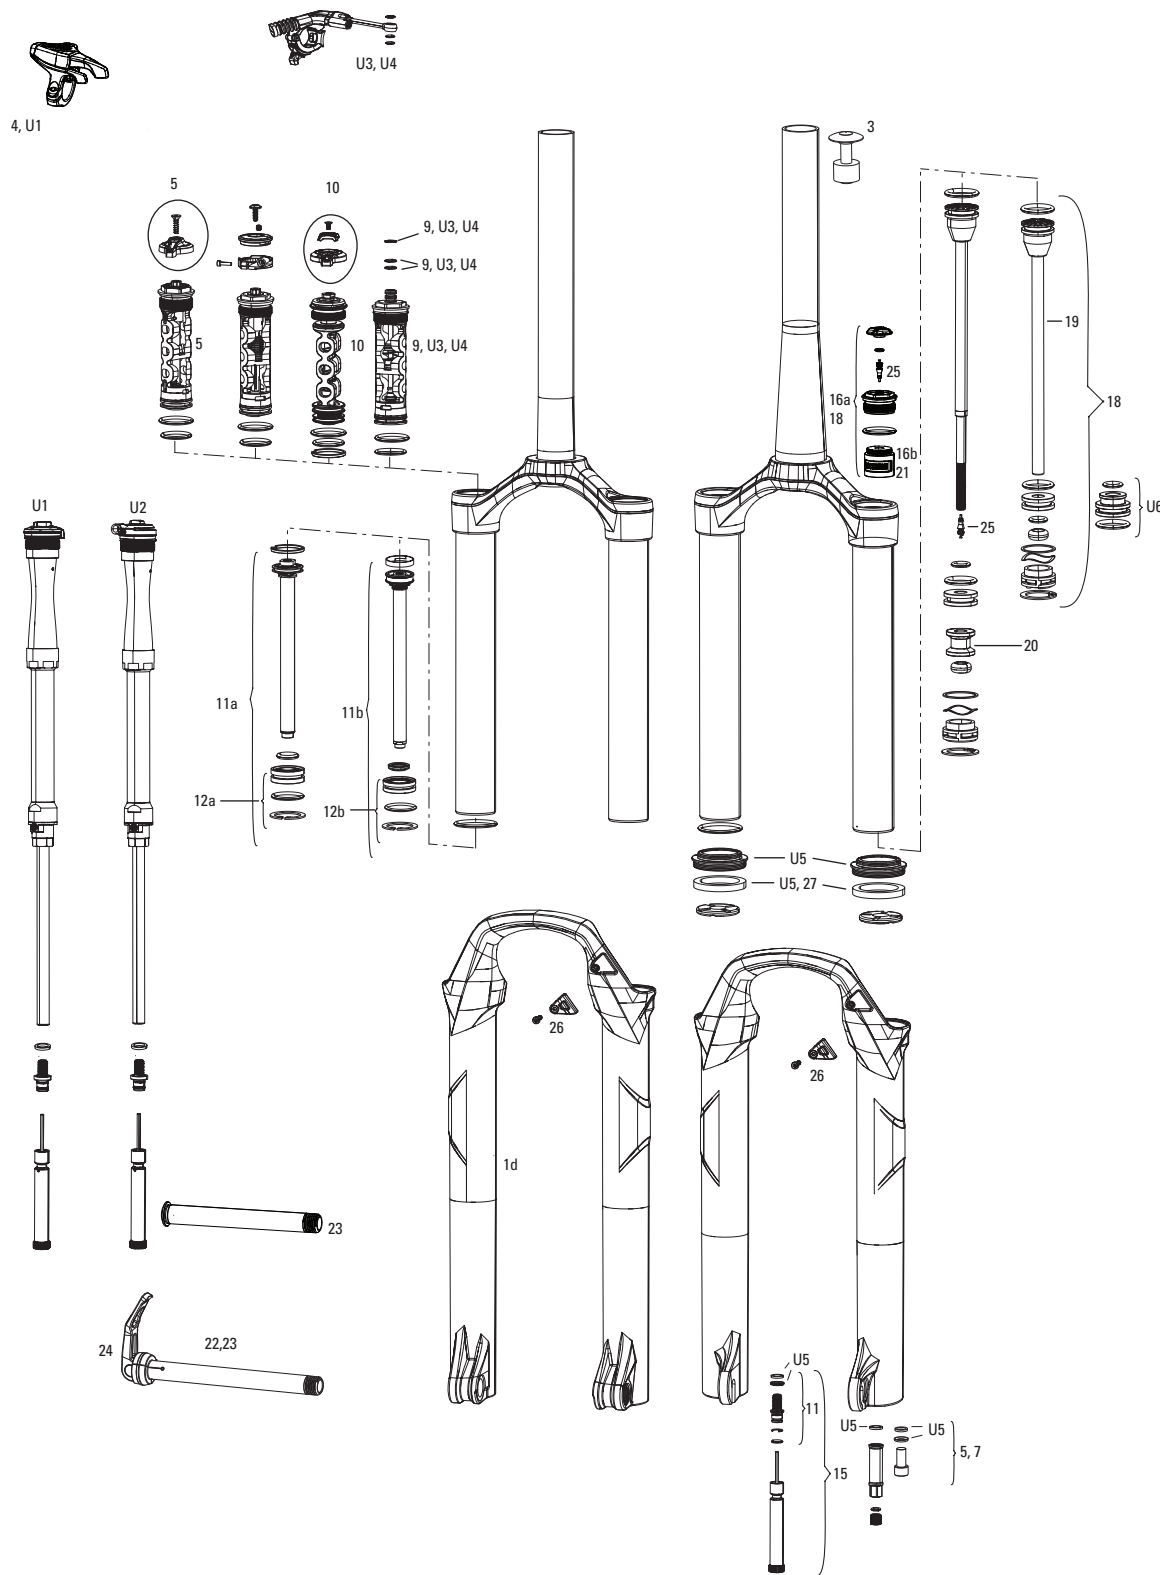

SID B - 80mm-120mm A1-A4 (2011-2016)

FS-SID-WCR3-A1, FS-SID-RL-A2, FS-SID-RLT-A2, FS-SID-RCT3-A2, FS-SID-WC-A2, FS-SID-XX-A2, FS-SID-XXWC-A2, FS-SID-RL3-A2,
FS-SID-RL-A3, FS-SID-RLT-A3, FS-SID-RCT3-A3, FS-SID-WC-A3, FS-SID-XX-A3, FS-SID-XXWC-A3, FS-SID-RL3-A3,
FS-SID-RL-A4, FS-SID-RLT-A4, FS-SID-RCT3-A4, FS-SID-WC-A4, FS-SID-XX-A4, FS-SID-XXWC-A4, FS-SID-RL3-A4

1. **Note:**
1. Full service kits include replaceable rebound damper seal head, o-rings, glide rings, retaining rings, crush washers, crush washer retainers, and shaft bolts/nuts. All air service kits include replacement schrader valve cores. Not all service parts are pictured. All basic service kits include the following replaceable wear items: o-rings, glide rings, dust seals, and foam rings.
  2. Convert from Crown Adjust to Cable Remote Adjust: complete damper upgrade kit
  3. Solo Air internals require Solo Air CSU; Solo Air internals are not compatible with Dual Air CSU; Dual Air internals require Dual Air CSU; Dual Air internals are not compatible with Solo Air CSU.
  4. 2013+ Reba and 2013+ SID B internals: CSU and Lower Leg assemblies are interchangeable. SID A: upper tube inner diameter = 27.8mm. SID B: upper tube inner diameter = 28.2mm.
  5. SID chassis and internals may be travel-specific. See part kit descriptions for identification.
  6. SID RCT3 A3 (2014+) compression damper must be used with SID A3 rebound damper (with Rapid Recovery valving). SID RCT3 A2 (2012-2013) compression damper is not compatible with SID RCT3 A3(2014+) rebound-damper.
  7. 2011-2012 XLoc remote uses 2.5wt suspension fluid. 2013+ XLoc remote uses Reverb hydraulic fluid. Use fluid indicated on fork top cap.
  8. SIDB1 100mm max travel has 80mm and 100mm gradients; SID B 120mm max travel has 80mm to 120mm gradients