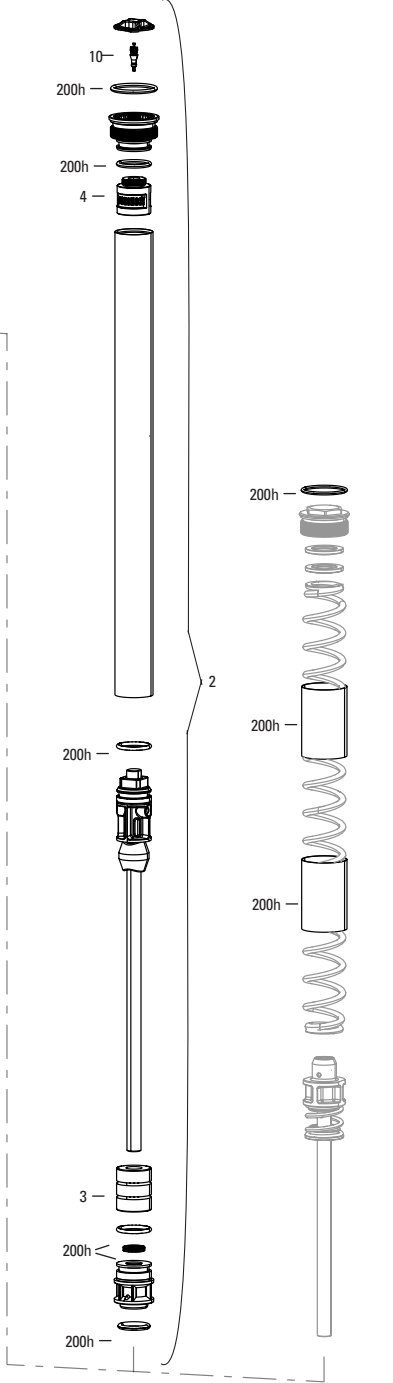

PSYLO SILVER RC/R A1 (2025+)

FS-PSYL-SRC-A1, FS-PSYL-SR-A1

1. **Note:**
1. Fender mounting bolts are M3-5x11mm.
  2. Short fender does not fit the OE-only full fender lower legs.
  3. To convert from crown lockout to remote, or vice versa, a full damper assembly is required.
  4. Use air spring kit to upgrade and change firmness in coil forks.