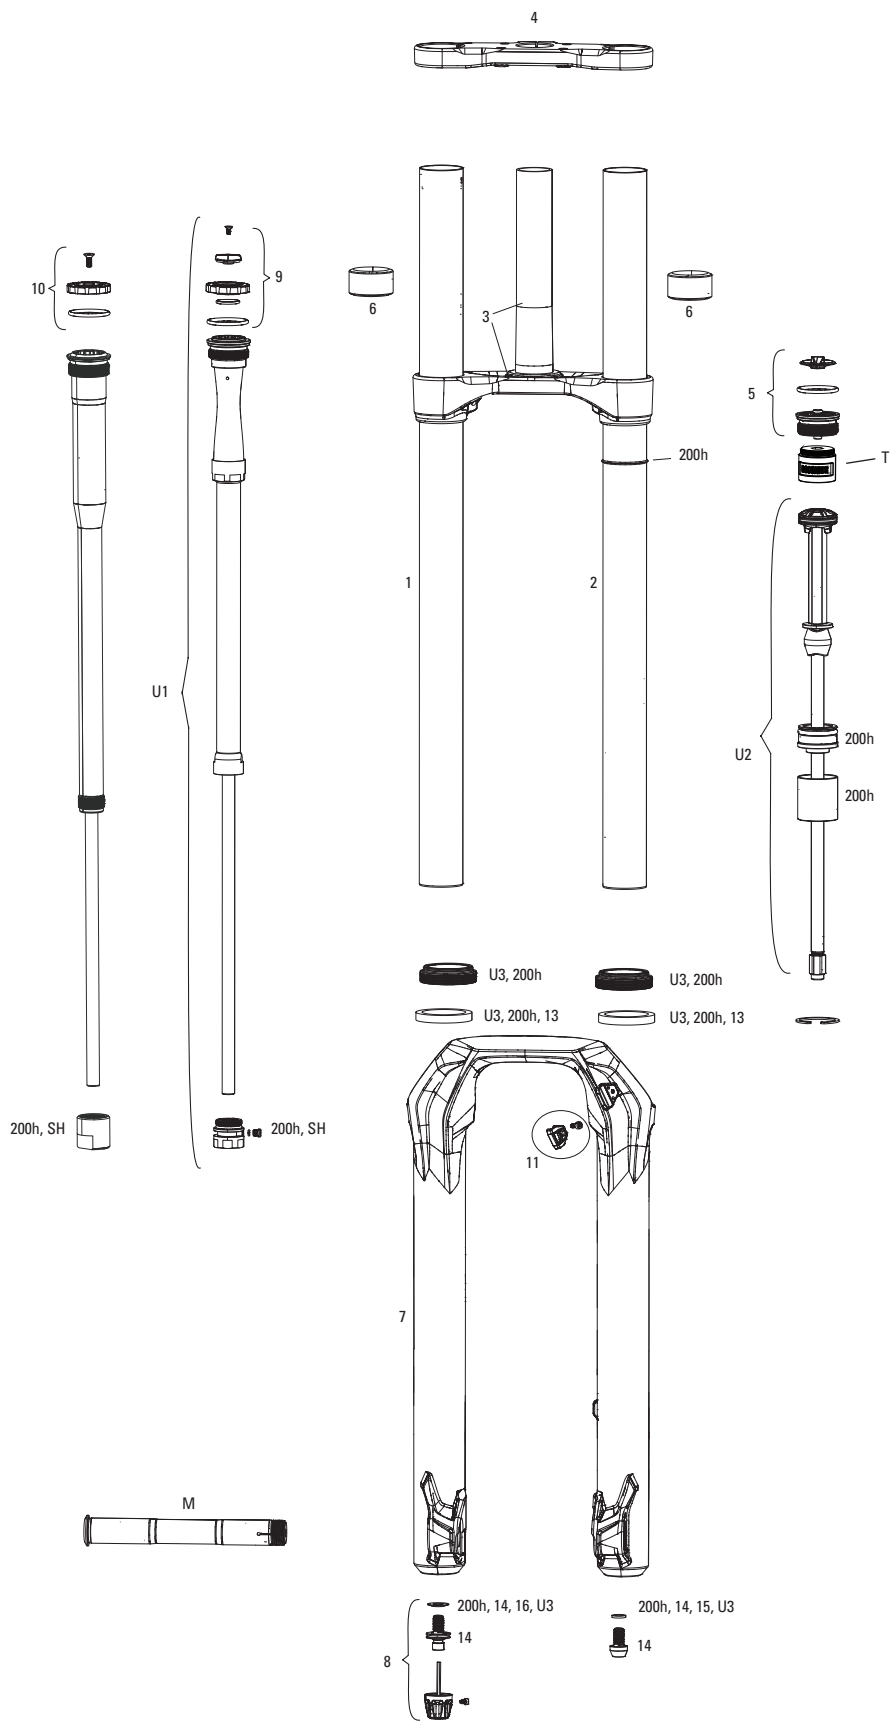

BOXXER SELECT/ULTIMATE C2 (2020-2023)

FS-BXR-SEL-C2, FS-BXR-ULT-C2

BOXXER SELECT/ULTIMATE C2 (2020-2023)

FS-BXR-SEL-C2, FS-BXR-ULT-C2

UPGRADES

U1	00.4020.171.000	DAMPER UPGRADE KIT - CHARGER2.1 RC2 CROWN HIGH SPEED, LOW SPEED COMPRESSION (INCLUDES COMPLETE RIGHT SIDE INTERNALS) - BOXXER 27.5"/29" C1-C2 (2019-2023)
U2	00.4019.933.000	AIR SPRING KIT - DEBONAIR 200MM (INCLUDES DEBONAIR ASSEMBLY, SEALHEAD) - BOXXER C1-C2 (2019-2023)
U2	00.4019.933.001	AIR SPRING KIT - DEBONAIR 190MM (INCLUDES DEBONAIR ASSEMBLY, SEALHEAD) - BOXXER C1-C2 (2019-2023)
U2	00.4019.933.002	AIR SPRING KIT - DEBONAIR 180MM (INCLUDES DEBONAIR ASSEMBLY, SEALHEAD) - BOXXER C1-C2 (2019-2023)
U3	00.4318.045.004	FORK DUST WIPER UPGRADE KIT - 35MM BLACK FLANGELESS ULTRA-LOW FRICTION SKF SEALS (INCLUDES DUST WIPERS, 4MM, 6MM FOAM RINGS-PIKE/LYRIK/B1/YARI/REVELATION/BOXXER/DOMAIN/35/SID35MM/PSYLO

SERVICE

200	00.4318.025.130	200 HOUR/1 YEAR SERVICE KIT (INCLUDES DUST SEALS, FOAM RINGS, O-RING SEALS, CHGR2.1 DAMPER SEALHEAD, DB AIR SPRING SEALHEAD) - BOXXER ULT C2 (2020-2023)
200	00.4318.025.140	200 HOUR/1 YEAR SERVICE KIT (INCLUDES DUST SEALS, FOAM RINGS, O-RING SEALS, CHARGER RC DAMPER SEALHEAD, DB AIR SPRING SEALHEAD) - BOXXER SELECT C2 (2020-2023)

UPPERS

1	11.4018.093.000	FORK CSU UPPER TUBE - TAPER WALL, RIGHT, BLACK - BOXXER C1-C2 (2019-2023)
2	11.4018.093.001	FORK CSU UPPER TUBE - TAPER WALL, LEFT, BLACK - BOXXER C1-C2 (2019-2023)
3	11.4018.094.000	FORK CSU LOWER CROWN/STEERER ASSEMBLY GREY 35MM - 100S (27.5, 46 OFFSET)(29, 56 OFFSET) - BOXXER C1-C2 (2019-2023)
3	11.4018.094.001	FORK CSU LOWER CROWN/STEERER ASSEMBLY GREY 35MM - 00S (27.5, 36 OFFSET)(29, 46 OFFSET) - BOXXER C1-C2 (2019-2023)
4	11.4018.099.000	FORK CSU UPPER CROWN - 35MM, SHORT GREY- 100S (27.5, 46 OFFSET)(29, 56 OFFSET) - BOXXER C1-C2 (2019-2023)
4	11.4018.099.001	FORK CSU UPPER CROWN - 35MM, TALL GREY - 100S (27.5, 46 OFFSET)(29, 56 OFFSET) - BOXXER C1-C2 (2019-2023)
4	11.4018.099.002	FORK CSU UPPER CROWN - 35MM, SHORT GREY- 0 OS (27.5, 36 OFFSET)(29, 46 OFFSET) - BOXXER C1-C2 (2019-2023)
4	11.4018.099.003	FORK CSU UPPER CROWN - 35MM, TALL GREY - 0 OS (27.5, 36 OFFSET)(29, 46 OFFSET) - BOXXER C1-C2 (2019-2023)
5	11.4018.083.000	FORK SPRING AIR TOP CAP - 35MM (.5MM THREAD PITCH) BOOST™ 15X110 (INCLUDES SPLINED TOP CAP, VALVE COVER) - LYRIK A1+/YARI A1+/PIKE B1+/REVELATION A1+(35MM)/BOXXER 35MM/SID35MM
6	11.4015.361.000	FORK BUMPER STOP KIT - UPPER TUBE/FRAME (QTY 2) - DOMAIN DUAL CROWN/BOXXER 35MM

LOWERS

7	11.4018.091.006	FORK LOWER LEG - (FOIL DECALS INCLUDED) 27 20X110 BOOST™ RED - BOXXER C1-C2 (2019-2023)
7	11.4018.091.007	FORK LOWER LEG - (FOIL DECALS INCLUDED) 29 20X110 BOOST™ RED - BOXXER C1-C2 (2019-2023)
7	11.4018.091.008	FORK LOWER LEG - (FOIL DECALS INCLUDED) 27 20X110 BOOST™ GLOSS BLACK - BOXXER C1-C2 (2019-2023)
7	11.4018.091.009	FORK LOWER LEG - (FOIL DECALS INCLUDED) 29 20X110 BOOST™ GLOSS BLACK - BOXXER C1-C2 (2019-2023)
7	11.4018.095.001	FORK LOWER LEG - (DECALS NOT INCLUDED) 27 20X110 BOOST™ DIFFUSION BLACK - BOXXER C1-C2 (2019-2023)
7	11.4018.095.003	FORK LOWER LEG - (DECALS NOT INCLUDED) 29 20X110 BOOST™ DIFFUSION BLACK - BOXXER C1-C2 (2019-2023)
M	00.4318.027.000	AXLE MAXLE DH FRONT MTB 20X110 BOOST, LENGTH 158MM, THREAD LENGTH 10MM, THREAD PITCH M20X1.50 - BOXXER C1+D1+ (2019+)

TOKENS