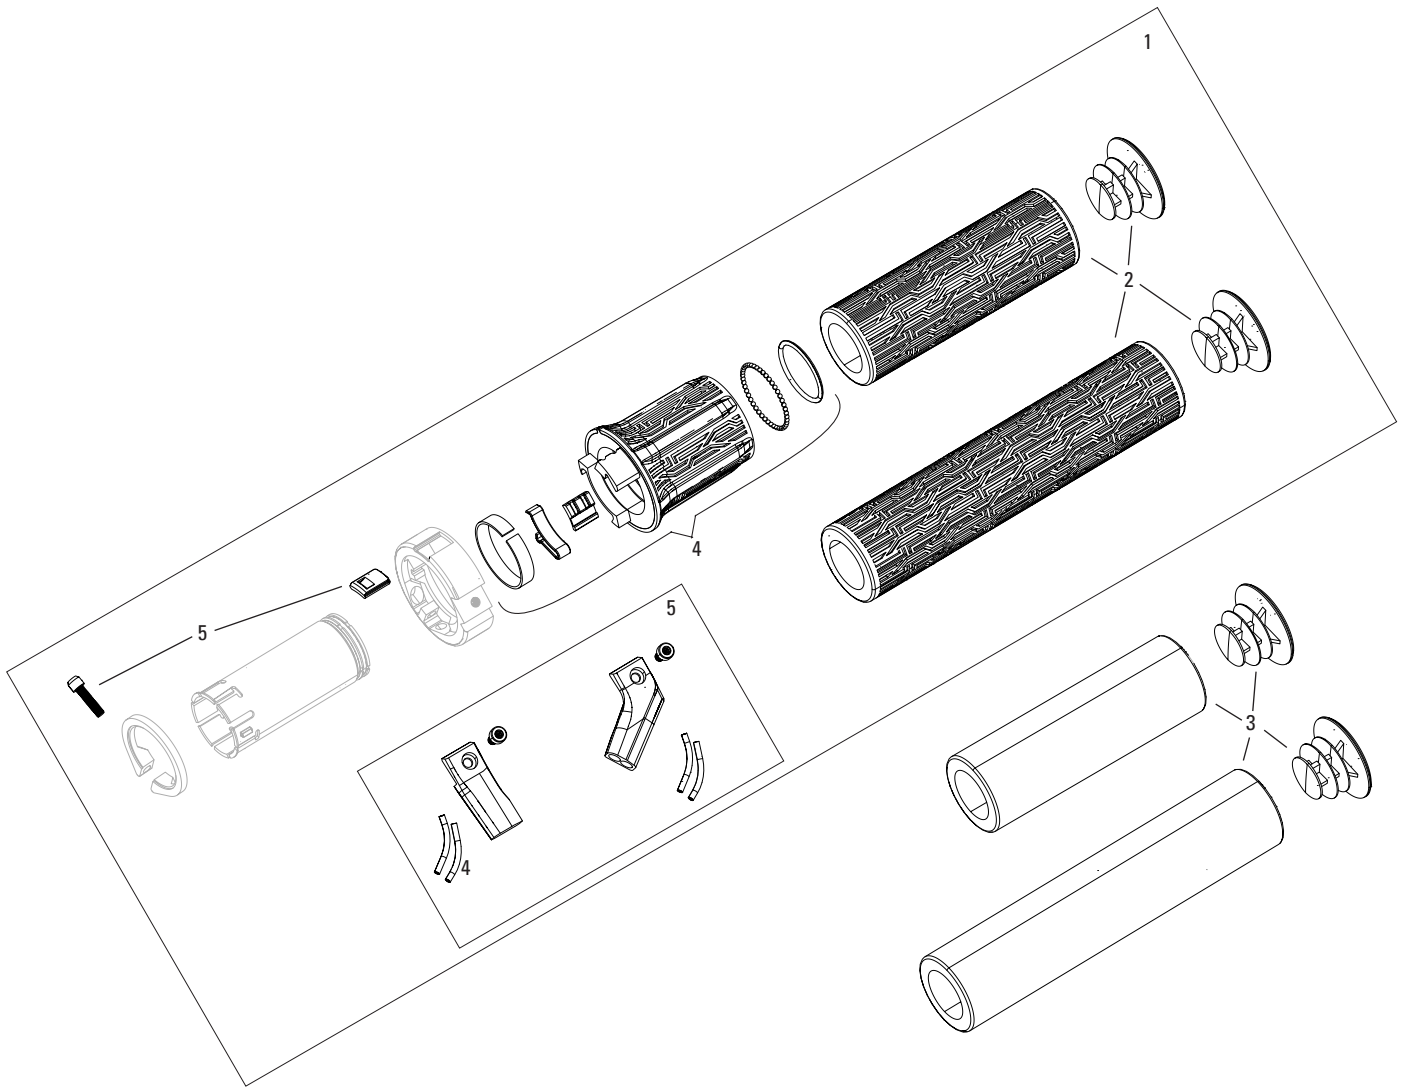

TWISTLOC ULTIMATE B1 (2024+)

RM-TLOC-ULT-B1

Note:

1. 2024 TwistLoc Ultimate ships with two cables for use with front and rear suspension. One cable can be removed for use with one or the other.
2. TwistLoc uses standard derailleur cables and housing.

REMOTES

- 1 00.4318.079.000 REMOTE - TWISTLOC ULTIMATE FULL SPRINT LEFT 2 POSITION (INCLUDES CABLES, HOUSING, LEFT AND RIGHT TEXTURED GRIPS) - 2 POSITION REMOTE FORKS AND SHOCKS B1
- 1 00.4318.079.001 REMOTE - TWISTLOC ULTIMATE FULL SPRINT LEFT 3 POSITION (INCLUDES CABLES, HOUSING, LEFT AND RIGHT TEXTURED GRIPS) - 3 POSITION REMOTE FORKS AND SHOCKS B1

GRIPS

- 2 00.4318.026.001 GRIPS FOR TWISTLOC 89/135MM TEXTURED GRIPS (INCLUDES END PLUGS) - TWISTLOC ULTIMATE B1+ (2024+)
- 3 00.4318.026.002 GRIPS FOR TWISTLOC 89/135MM SMOOTH GRIPS (INCLUDES END PLUGS) - TWISTLOC ULTIMATE B1+ (2024+)

TWIST GRIPS

- 4 11.4318.017.000 REMOTE TWIST GRIP - 2POSITION AND 3POSITION (INCLUDES GRIP THROTTLE BODY, 1.5MM BEARINGS, O-RING, DETENT SPRING, BUSHING) - TWISTLOC ULTIMATE B1+ (2024+)

CABLE GUIDES

- 5 11.4018.112.002 REMOTE CABLE GUIDE - 30 DEGREE AND STRAIGHT (SRAM AND NON-SRAM COMPATIBILITY) (INCLUDES 2 CABLE GUIDES, CABLE LINING, BOLTS, CABLE PLUG) - TWISTLOC ULTIMATE B1+ (2024+)

LUBE

- ns 00.7915.054.010 SRAM JONNISNOT SHIFTER GREASE - 20ML SYRINGE