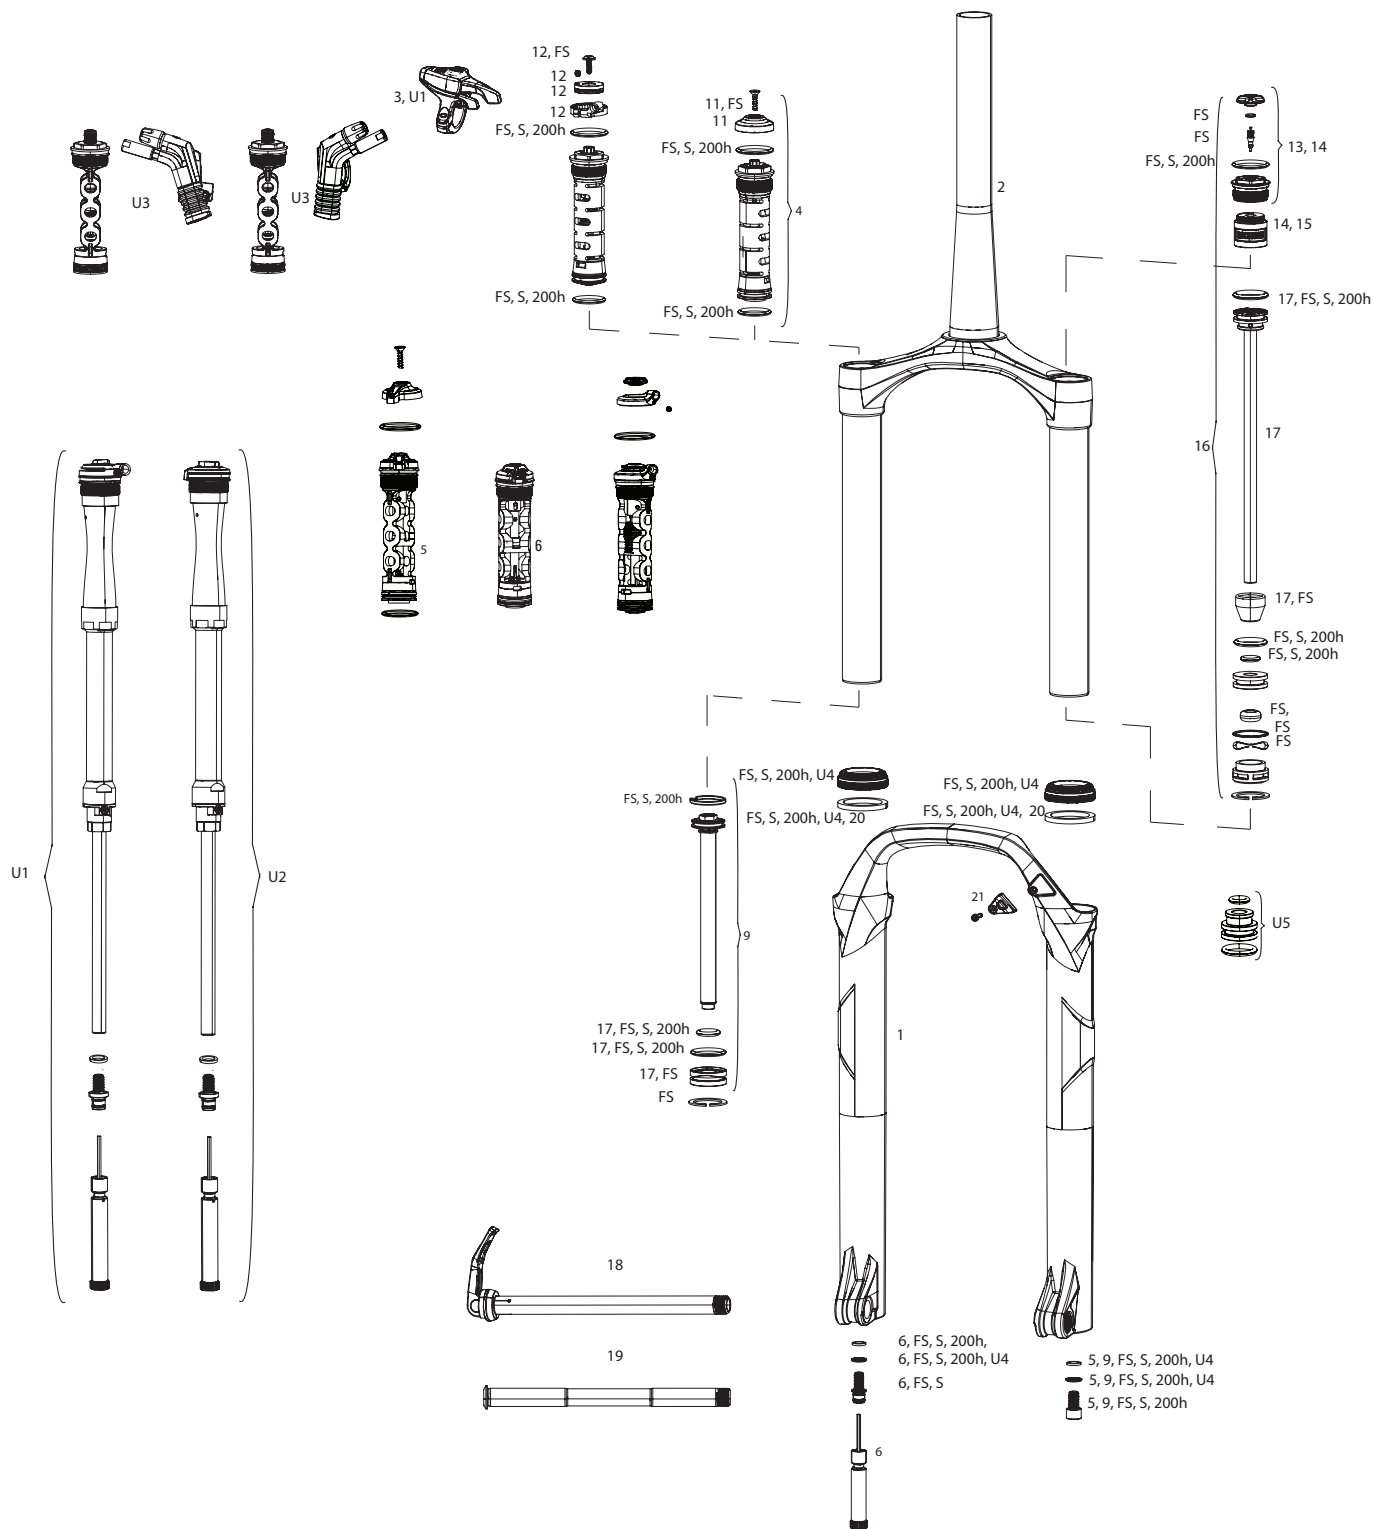

BLUTO A1-A5 (2015-2022)

FS-BLTO-RL-A1, FS-BLTO-RCT3-A1, FS-BLTO-RL-A2, FS-BLTO-RCT3-A2, FS-BLTO-RL-A3, FS-BLTO-RCT3-A3, FS-BLTO-RL-A4, FS-BLTO-RL-A5

1. **Notes:**
1. Full service kits include replaceable o-rings, glide rings, retaining rings, crush washers, crush washer retainers and shaft bolts/nuts. All air service kits include replacement schrader valve cores. Not all service parts are pictured. All basic service kits include the following replaceable wear items: o-rings, glide rings, dust seals, and foam rings.
  2. Rebound damper and spring shaft kits include crush washers, crush washer retainers and shaft bolts, as well as upper tube retaining rings and rebound adjuster knob.
  3. Convert from Crown Adjust to Remote Adjust: Use remote upgrade kit.
  4. Decal pages can be found in back of the catalog.
  5. Full Sprint remote requires rear shock connection to be fully operable