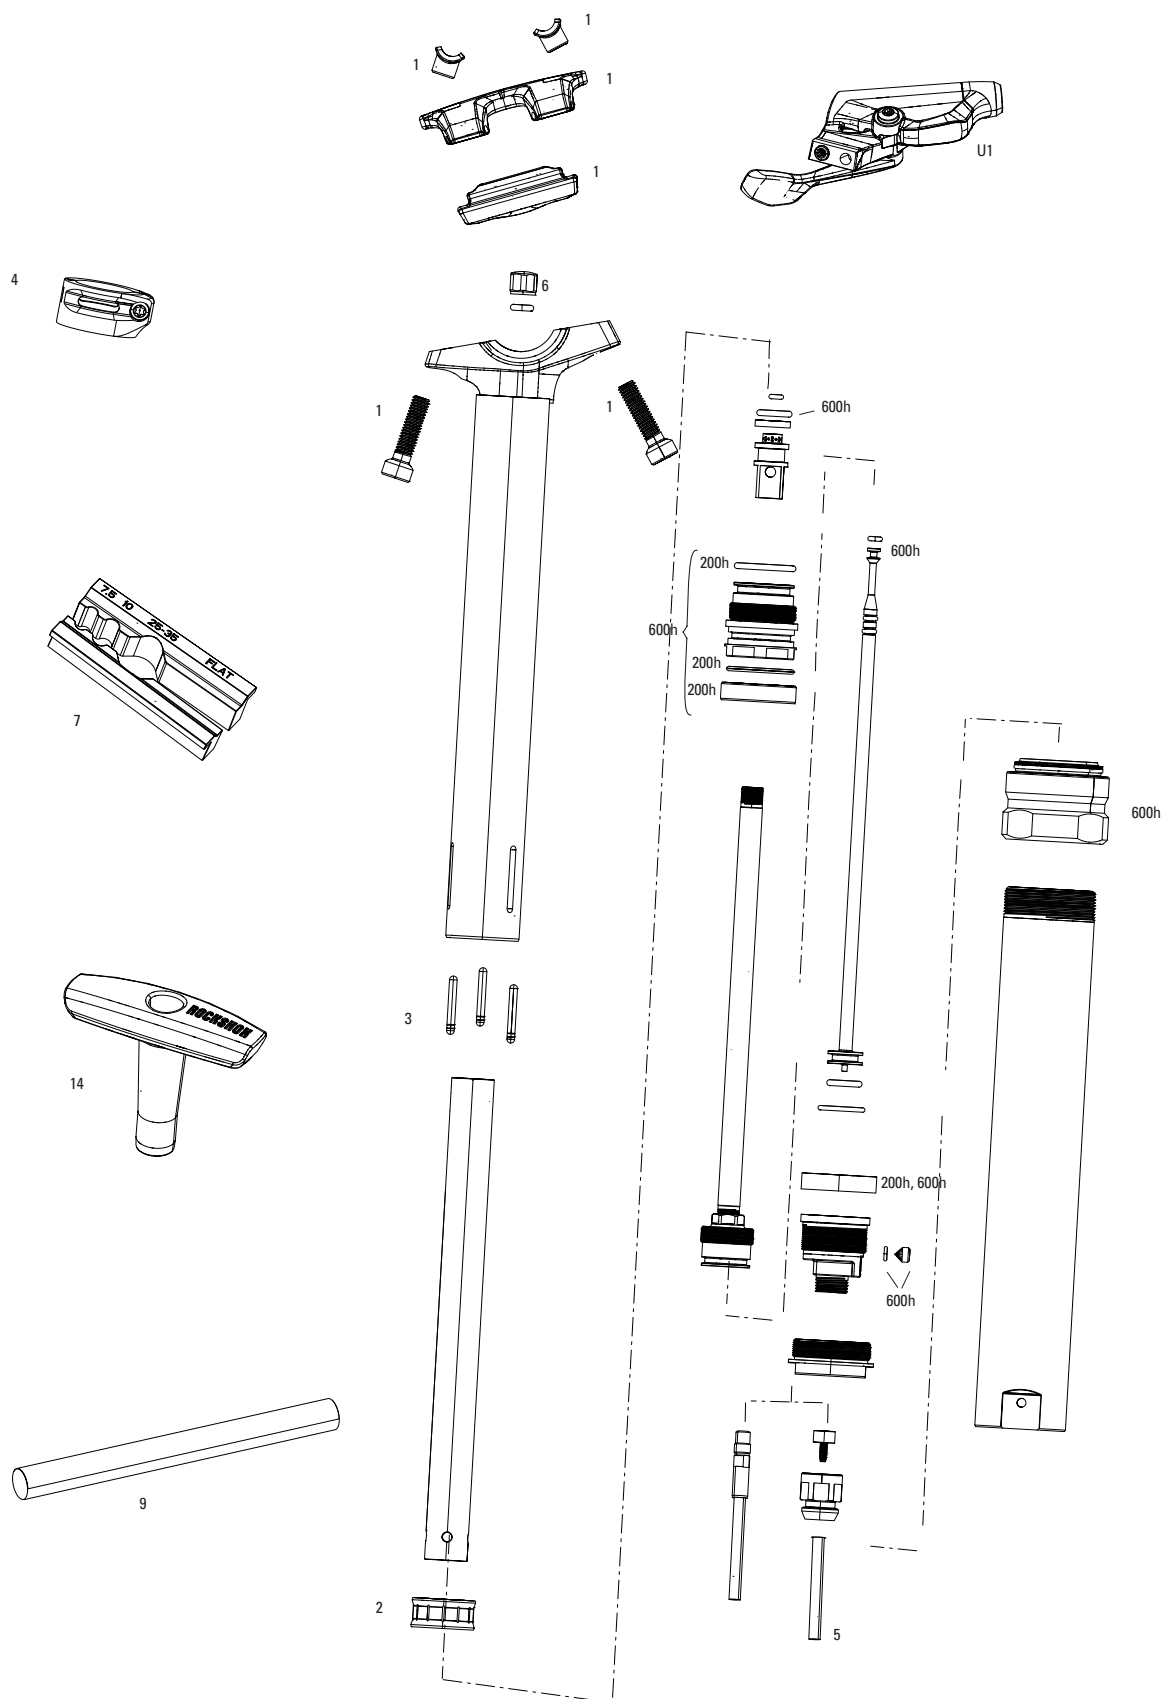

REVERB STEALTH C1 (2020+)

SP-RVB-S-C1, SP-RVB-S1X-C1

1. Discard bar, o-ring and sleeve when using 11.6815.025.030 seatpost hydraulic hose for Reverb Stealth C1 post
2. Seatpost uses Serene Fluid
3. Remote uses Reverb Fluid

REVERB STEALTH C1 (2020-2022)

SP-RVB-S-C1, SP-RVB-S1X-C1