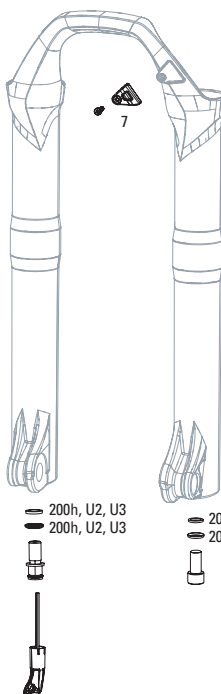

# SEKTOR SILVER RL A2 (2017-2018)

FS-SKTS-RL-A2

**Note:**

1. All basic service kits include the following replaceable wear items: o-rings, glide rings, dust seals, and foam rings.
2. Convert from Crown Adjust to Remote Adjust: Remote compression damper, remote compression adjuster spool, cable clamp and remote lever assembly.
3. Thread Pitch is 0.8mm for Recon Silver C1 and Sektor Silver A2
4. Maximum Tire Diameter: 714mm Maximum Tire Width: 81mm
5. 32mm Boost lower legs use flangeless wiper seals.
- 6 Decal and Maxle pages can be found in back of the catalog.