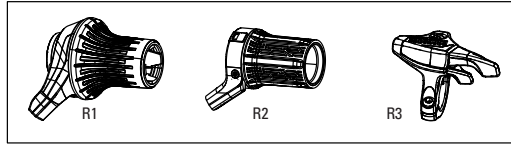

# PSYLO SILVER RC/R A1 (2025+)

FS-PSYL-SRC-A1, FS-PSYL-SR-A1

- Note:**
1. Fender mounting bolts are M3-5x11mm.
  2. Short fender does not fit the OE-only full fender lower legs.
  3. To convert from crown lockout to remote, or vice versa, a full damper assembly is required.
  4. Use air spring kit to upgrade and change firmness in coil forks.