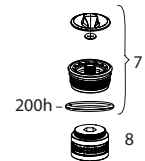

Charger Race Day 2

Note:

1. 2 Position dampers are compatible with OneLoc and 2P TwistLoc remotes.
2. 3 Position dampers are compatible with 3p TwistLoc remotes.
3. Complete damper upgrade kit required to convert from Crown Adjust to Cable Remote Adjust.
4. Decal and Maxle pages can be found in back of the catalog.
5. 15x110 Boost Maxle not compatible with 32mm SID C1, use 15x100 Maxle. See parts page for compatible parts.