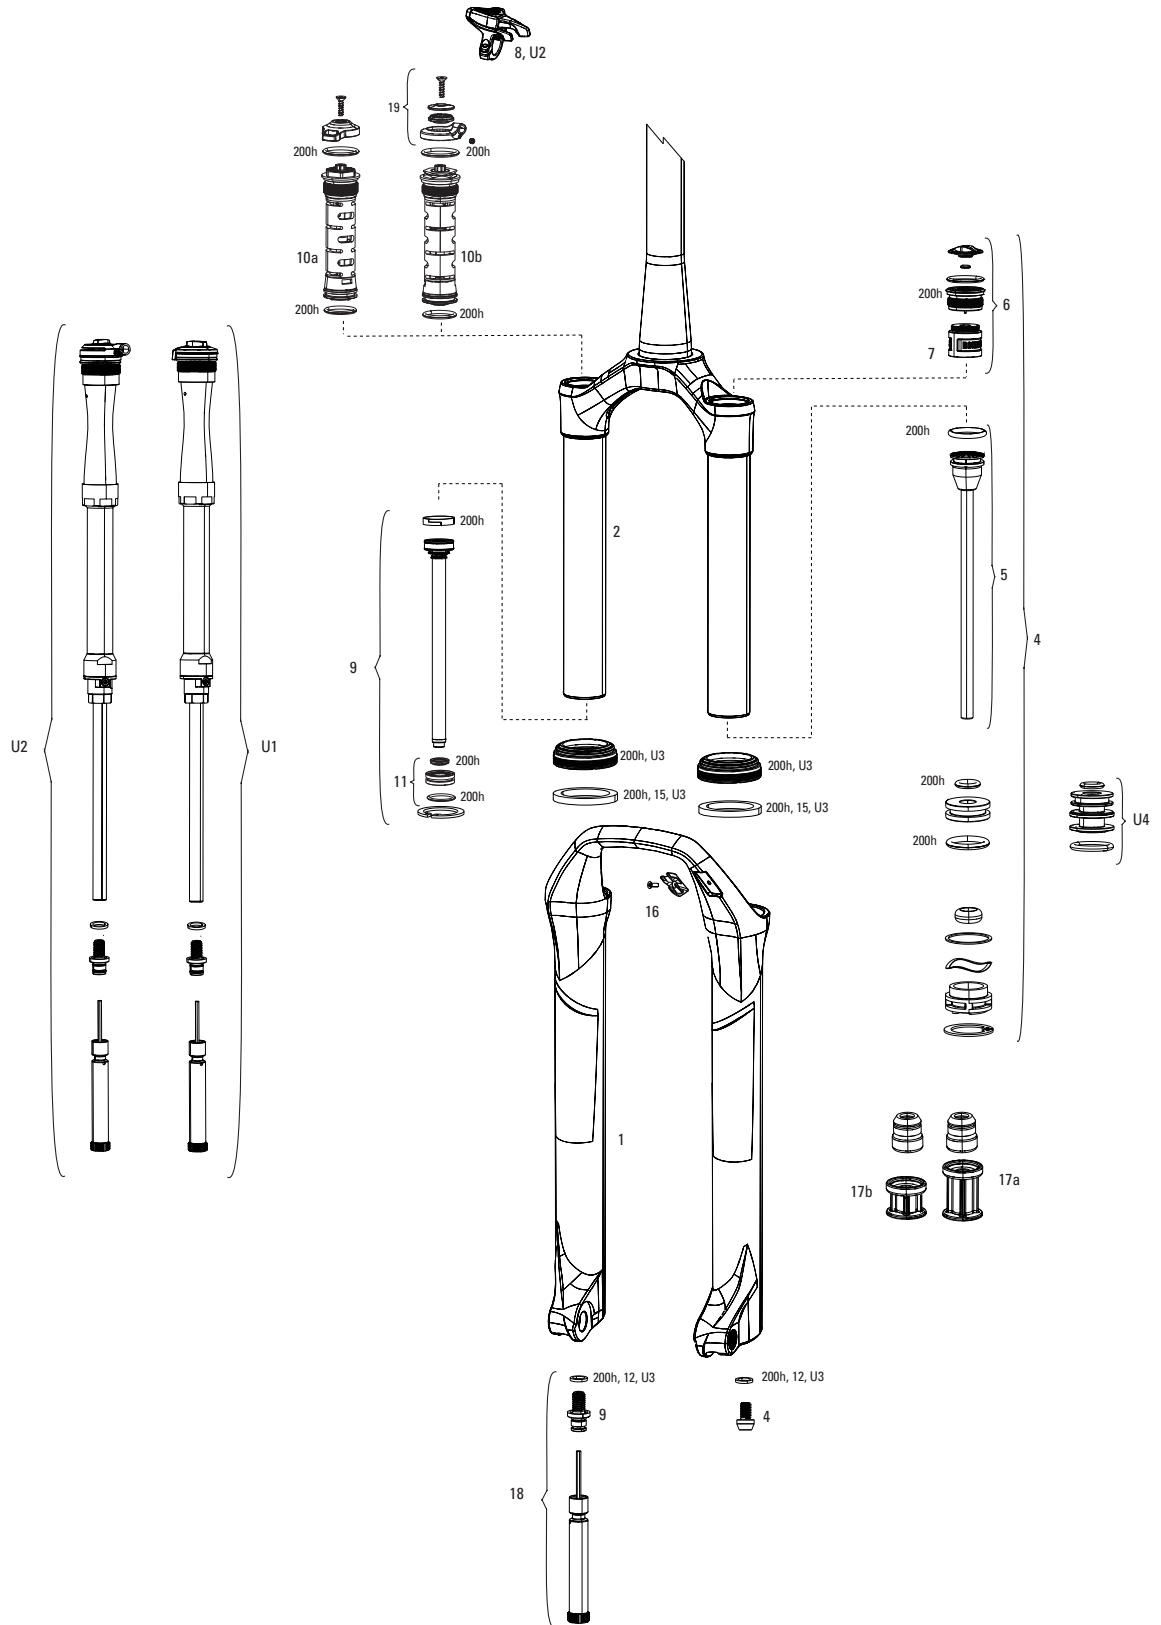

# REBA-10 Boost - A7-A9 (2018-2025)

FS-REBA-10B-A7, FS-REBA-10B-A8, FS-REBA-10B-A9

**Note:**

1. Reba-10 max travel is 100mm.
2. Reba-10 Boost stock configurations were 80, 90 and 100mm.
3. Convert from Crown Adjust to Cable Remote Adjust: complete damper upgrade kit
4. Decal and Maxle pages can be found in back of the catalog.