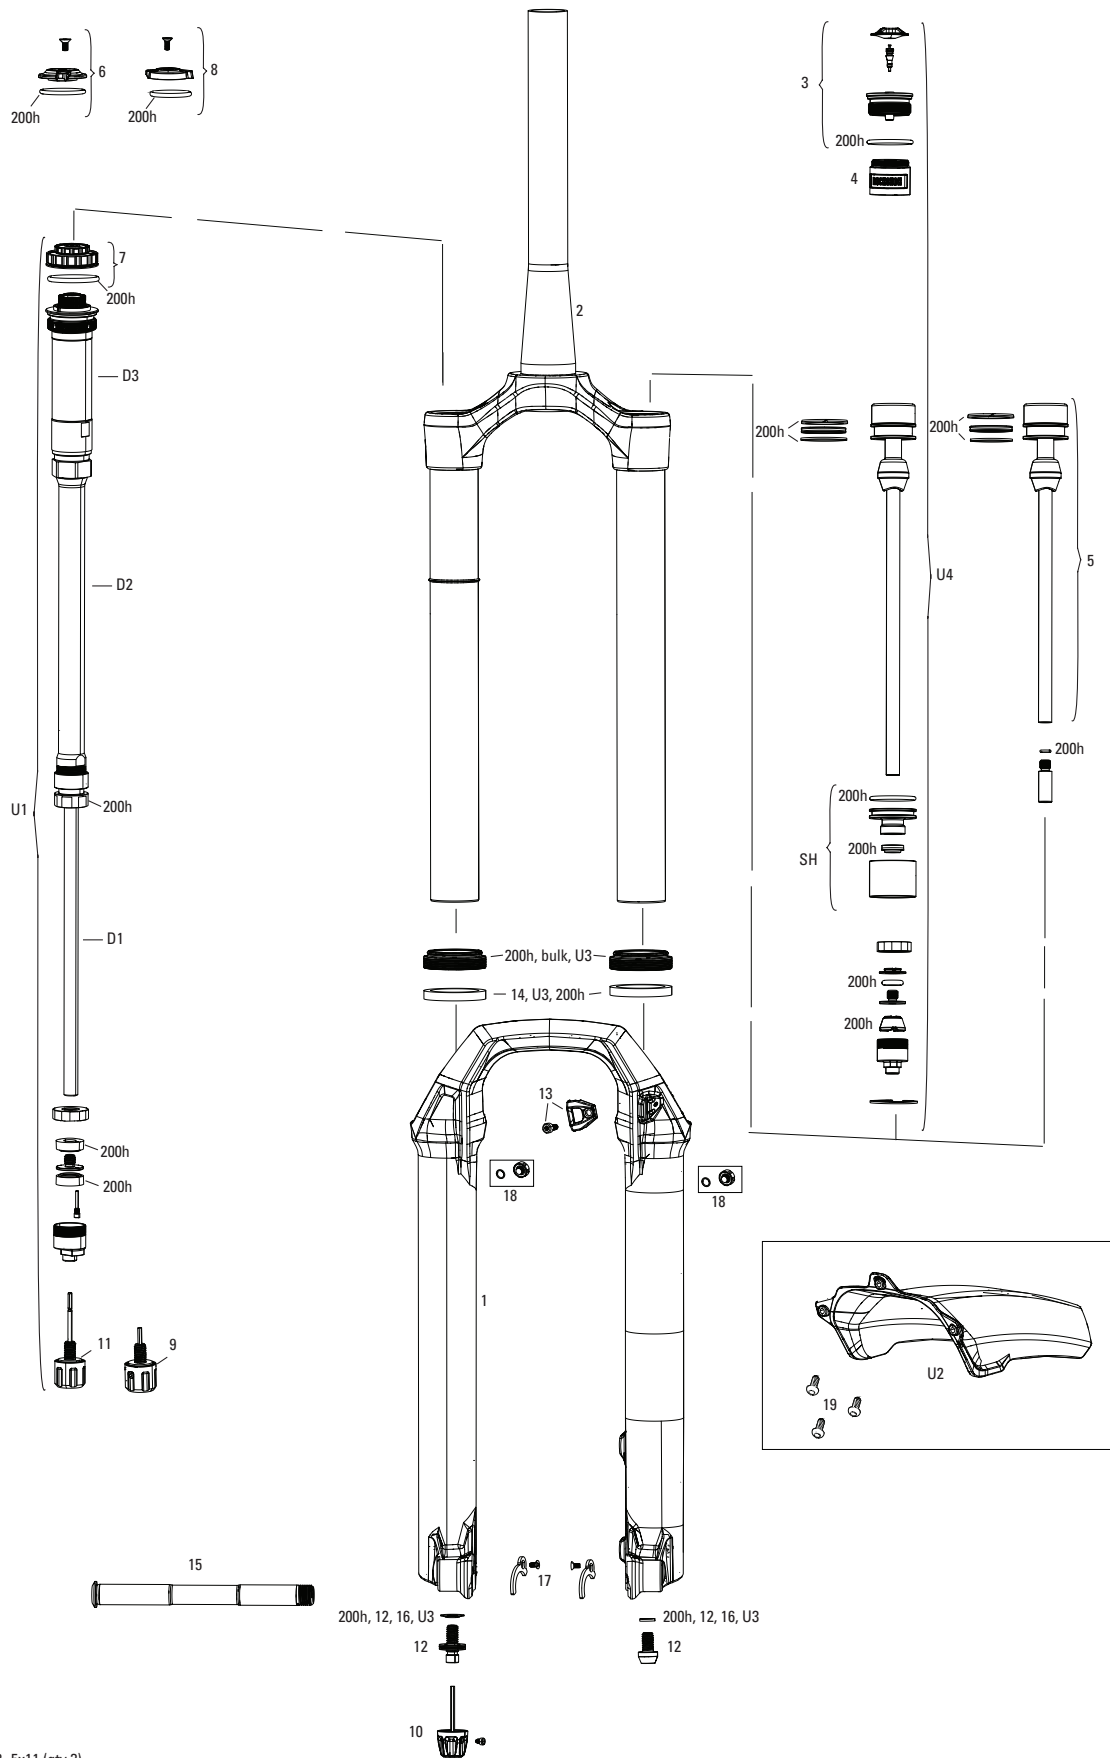

PIKE SELECT/SELECT+/ULTIMATE C1 (2023+)

FS-PIKE-BSE-C1, FS-PIKE-SEL-C1, FS-PIKE-SELP-C1, FS-PIKE-ULT-C1

Note:
1. Fender bolts are M3-.5x11 (qty 3)