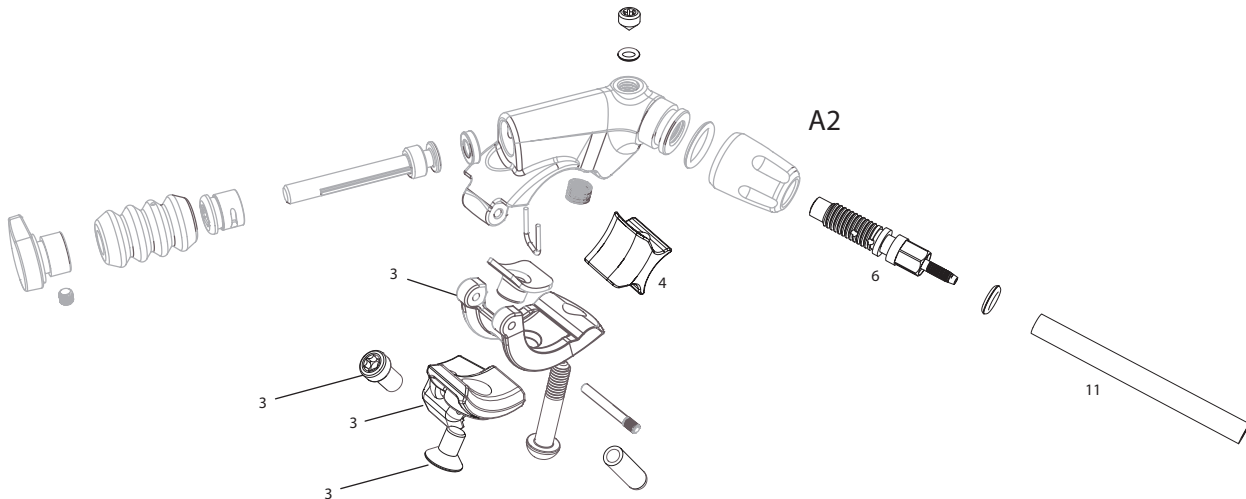

REVERB/REVERB STEALTH REMOTE A1-A2 (2011-2016)

RM-RVB-A1, RM-RVB-A2

Note:
1. A1 - Remote silver adjuster knob - compatible with A1 Reverb only (2011-2013)
2. A2 - Remote black adjuster knob - compatible with A2 & B1 Reverb only (2013-2016)
3. A1 - specific parts not compatible with A2

REVERB / REVERB STEALTH REMOTE A1-A2 (2011-2016)

RM-RVB-A1, RM-RVB-A2

REMOTE A2	
2	11.6815.026.050 REMOTE - REVERB (LEFT ABOVE/RIGHT BELOW) MMX (INCLUDES REMOTE, MMX CLAMP, DISCRETE PUCK, 2000MM HOSE, BARB, NEW STRAIN RELIEF) - REVERB A2
2	11.6815.026.060 REMOTE - REVERB (RIGHT ABOVE/LEFT BELOW) MMX (INCLUDES REMOTE, MMX CLAMP, DISCRETE PUCK, 2000MM HOSE, BARB, NEW STRAIN RELIEF) - REVERB A2
MATCHMAKER CLAMP	
3	11.5315.049.010 DISC BRAKE LEVER CLAMP SHIFTER MOUNTING BRACKET - (MMX) LEFT -GUIDE ULT/RSC/RS/RE/R,LEVEL ULT/TLM/TL, CODE RSC/R, DB5 ELIXIR 9/7/CR MAG/X0/ XX, QTY 1
3	11.5315.049.020 DISC BRAKE LEVER CLAMP SHIFTER MOUNTING BRACKET - (MMX) RIGHT -GUIDE ULT/RSC/RS/RE/R,LEVEL ULT/TLM/TL, CODE RSC/R, DB5 ELIXIR 9/7/CR MAG/X0/ XX, QTY 1
4	11.6818.001.000 REMOTE DISCRETE PUCK - HYDRAULIC REMOTE (SPACER) FOR XLOC REMOTES QTY2
BARBS	
5	11.6815.022.010 SEATPOST HOSE BARB - REVERB POST (QTY 1) - REVERB
5	11.6815.022.020 SEATPOST HOSE BARB - REVERB POST (QTY 10) - REVERB
6	11.6815.022.030 REMOTE HOSE BARB - REVERB REMOTE (QTY 1) - REVERB
6	11.6815.022.040 REMOTE HOSE BARB - REVERB REMOTE (QTY 10) - REVERB
TOOLS	
7	00.6815.066.030 SEATPOST BARB CONNECTOR - REVERB STEALTH
8	00.6815.066.020 SEATPOST BLEED TOOL - REVERB
9	00.6815.066.010 SEATPOST OIL HEIGHT TOOL - REVERB
10	00.6818.043.000 SEATPOST IFP HEIGHT TOOL (210MM LENGTH) - REVERB AXS/REVERB A1-B1/REVERB STEALTH A2-C1
11	11.6815.025.010 SEATPOST HYDRAULIC HOSE - (2000MM) KIT (INCLUDES NEW HOSE, NEW STRAIN RELIEF, NEW BARB) - REVERB A1-B1
12	11.6818.055.000 SEATPOST BLEED SCREW - REVERB STEALTH & REVERB REMOTE (INCLUDES BLEED SCREWS & O-RINGS) (QTY 10) REVERB REMOTE A1-A2, REVERB STEALTH A1-C1 (2011-2020)