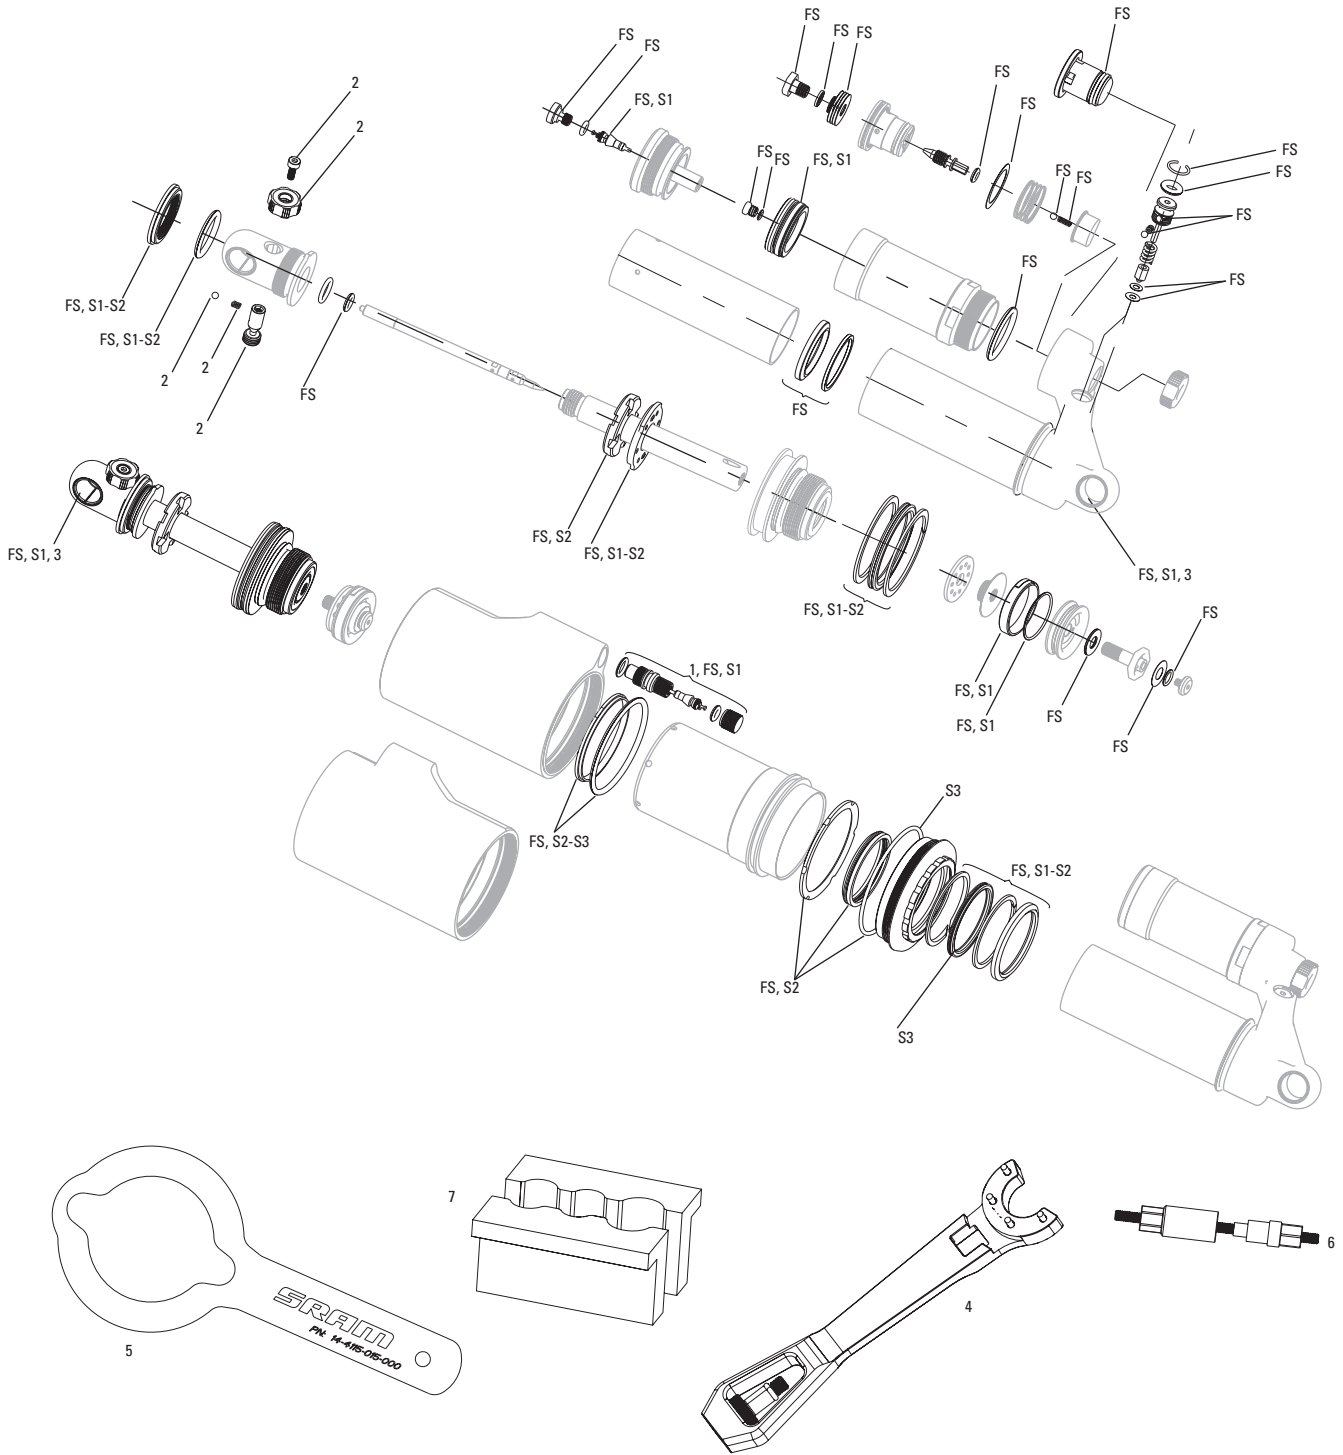

Note:

1. Not all service parts visible in exploded views. Vivid Air Service Kit includes o-rings, seals, glide rings, ball bearings, and detent springs.
2. Air can kits are assembled and included all seals pictured.
3. Vivid air can wrench is required for air can removal. Vivid spanner wrench is required for reservoir removal.
4. Use '1/2"x1/2" Rear Shock Bushing/Mount Hardware Tool' to remove and install eyelet bushing and mounting hardware.
5. Service kits may contain Dynamic Seal Grease or 15w50; these are interchangeable for service.