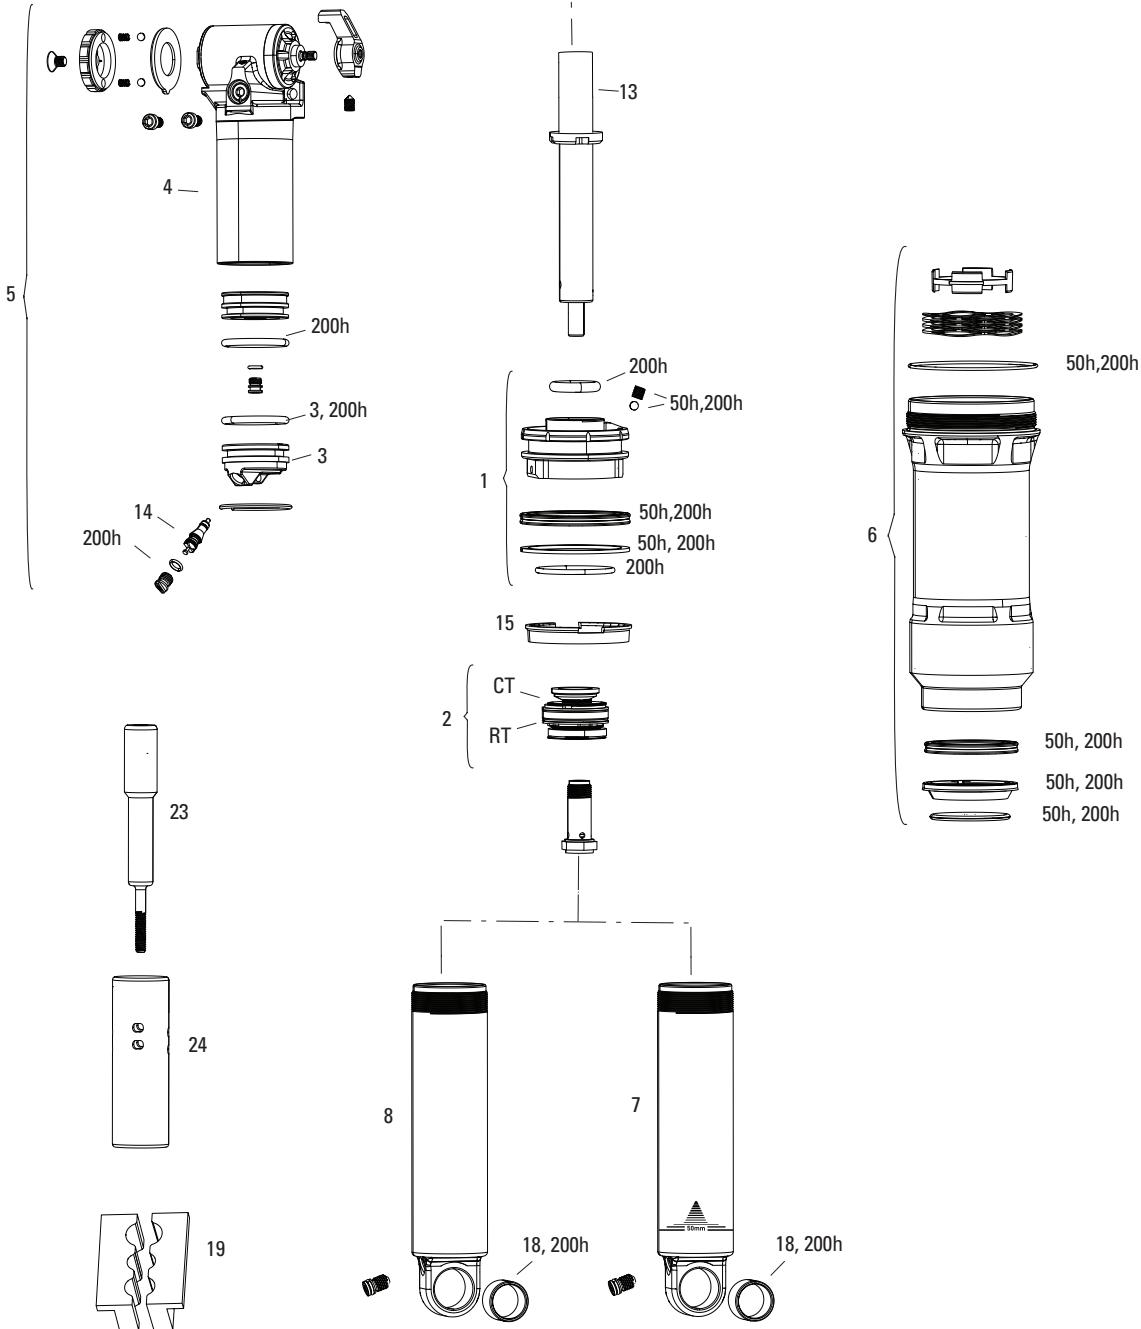

SERVICE	
50h	00.4318.037.007 50 HOUR SERVICE KIT (INCLUDES AIR CAN SEALS, PISTON SEAL, GLIDE RINGS, GREASE/OIL) - THRUSHAFT C1+(2021), NUDE/BOLD C1+ 2022+, DELUXE /SUPER DELUXE/FA C1+(2023+)
200h	00.4318.037.008 200 HOUR/1 YEAR SERVICE KIT (AIR CAN, PISTON SEALS, GLIDE RINGS, IFP SEALS, GREASE/OIL) - DELUXE/SUPER DELUXE BASE/SELECT/SELECT+/ULTIMATE/FLIGHT ATTENDANT (2022+) GENERATION-C
TUNES	
CT	11.4118.096.013 REAR SHOCK TUNE ASSEMBLY (INCLUDES SHIMS FOR COMPRESSION TUNE CONFIGURATIONS) - SUPER DELUXE AIR C1, (2023+)
RT	11.4118.096.014 REAR SHOCK TUNE ASSEMBLY (INCLUDES SHIMS FOR REBOUND TUNE CONFIGURATIONS) - SUPER DELUXE AIR C1, (2023+)
AIR PISTON	
1	11.4118.056.008 REAR SHOCK AIR PISTON/SEALHEAD ASSEMBLY - SUPER DELUXE C1+/SUPER DELUXE FLIGHT ATTENDANT C1+ (2023+)
DAMPER PISTON	
2	11.4118.056.009 REAR SHOCK DAMPER PISTON ASSEMBLY - SUPER DELUXE C1+/SUPER DELUXE FLIGHT ATTENDANT C1+ (2023+)
RESERVOIRS	
3	11.4118.057.000 REAR SHOCK RESERVOIR CAP - SUPER DELUXE AIR/COIL R/RC/RCR/RCT/RC3/RT
AIR CAN	
6	11.4118.059.017 REAR SHOCK AIR CAN ASSEMBLY - LINEAR 37.5-45MM (DECALS, COUNTERMEASURE AND SPRING) - SUPER DELUXE C1/DELUXE C1 (2023+)
6	11.4118.059.018 REAR SHOCK AIR CAN ASSEMBLY - LINEAR 47.5-55MM (DECALS, COUNTERMEASURE AND SPRING) - SUPER DELUXE C1/DELUXE C1 (2023+)
6	11.4118.059.019 REAR SHOCK AIR CAN ASSEMBLY - LINEAR 57.5-65MM (DECALS, COUNTERMEASURE AND SPRING) - SUPER DELUXE THRUSHAFT C1 (2021+)/SUPER DELUXE C1/DELUXE C1 (2023+)
6	11.4118.059.019 REAR SHOCK AIR CAN ASSEMBLY - LINEAR 67.5-75MM (DECALS, COUNTERMEASURE AND SPRING) - SUPER DELUXE C1/DELUXE C1 (2023+)
6	11.4118.059.015 REAR SHOCK AIR CAN ASSEMBLY - PROGRESSIVE 37.5-45MM (DECALS, COUNTERMEASURE AND SPRING) - SUPER DELUXE C1/DELUXE C1 (2023+)
6	11.4118.059.014 REAR SHOCK AIR CAN ASSEMBLY - PROGRESSIVE 47.5-55MM (DECALS, COUNTERMEASURE AND SPRING) - SUPER DELUXE C1/DELUXE C1 (2023+)
6	11.4118.059.010 REAR SHOCK AIR CAN ASSEMBLY - PROGRESSIVE 57.5-65MM (DECALS, COUNTERMEASURE AND SPRING) - SUPER DELUXE THRUSHAFT C1 (2021+)/ SUPER DELUXE C1/DELUXE C1 (2023+)
6	11.4118.059.016 REAR SHOCK AIR CAN ASSEMBLY - PROGRESSIVE 67.5-75MM (DECALS, COUNTERMEASURE AND SPRING) - SUPER DELUXE C1/DELUXE C1 (2023+)
DAMPER	
8	11.4118.048.000 REAR SHOCK DAMPER BODY/IFP - STANDARD EYELET 35MM(INCLUDES DAMPER BODY, IFP, VALVE CORE & CAPS) - DELUXE/SUPER DELUXE A1-C1 (2017-2023)
8	11.4118.048.001 REAR SHOCK DAMPER BODY/IFP - STANDARD EYELET 37.5MM (INCLUDES DAMPER BODY, IFP, VALVE CORE, 7.5MM TRAVEL SPACER & CAPS) - DELUXE/SUPER DELUXE A1-C1 (2017-2023)
8	11.4118.048.002 REAR SHOCK DAMPER BODY/IFP - STANDARD EYELET 40MM(INCLUDES DAMPER BODY, IFP, VALVE CORE, 5MM TRAVEL SPACER & CAPS) - DELUXE/SUPER DELUXE A1-C1 (2017-2023)
8	11.4118.048.003 REAR SHOCK DAMPER BODY/IFP - STANDARD EYELET 42.5MM (INCLUDES DAMPER BODY, IFP, VALVE CORE, 2.5MM TRAVEL SPACER & CAPS) - DELUXE/SUPER DELUXE A1-C1 (2017-2023)
8	11.4118.048.004 REAR SHOCK DAMPER BODY/IFP - STANDARD EYELET 45MM(INCLUDES DAMPER BODY, IFP, VALVE CORE & CAPS) - DELUXE/SUPER DELUXE A1-C1 (2017-2023)
8	11.4118.048.005 REAR SHOCK DAMPER BODY/IFP - STANDARD EYELET 47.5MM (INCLUDES DAMPER BODY, IFP, VALVE CORE, 7.5MM TRAVEL SPACER & CAPS) - DELUXE/SUPER DELUXE A1-C1 (2017-2023)
8	11.4118.048.006 REAR SHOCK DAMPER BODY/IFP - STANDARD EYELET 50MM(INCLUDES DAMPER BODY, IFP, VALVE CORE, 5MM TRAVEL SPACER & CAPS) - DELUXE/SUPER DELUXE A1-C1 (2017-2023)
8	11.4118.048.007 REAR SHOCK DAMPER BODY/IFP - STANDARD EYELET 52.5MM (INCLUDES DAMPER BODY, IFP, VALVE CORE, 2.5MM TRAVEL SPACER & CAPS) - DELUXE/SUPER DELUXE A1-C1 (2017-2023)
8	11.4118.048.008 REAR SHOCK DAMPER BODY/IFP - STANDARD EYELET 55MM(INCLUDES DAMPER BODY, IFP, VALVE CORE & CAPS) - DELUXE/SUPER DELUXE A1-C1 (2017-2023)
8	11.4118.048.009 REAR SHOCK DAMPER BODY/IFP - STANDARD EYELET 57.5MM (INCLUDES DAMPER BODY, IFP, VALVE CORE, 7.5MM TRAVEL SPACER & CAPS) - DELUXE/SUPER DELUXE A1-C1 (2017-2023)
8	11.4118.048.010 REAR SHOCK DAMPER BODY/IFP - STANDARD EYELET 60MM(INCLUDES DAMPER BODY, IFP, VALVE CORE, 5MM TRAVEL SPACER & CAPS) - DELUXE/SUPER DELUXE A1-C1 (2017-2023)
8	11.4118.048.011 REAR SHOCK DAMPER BODY/IFP - STANDARD EYELET 62.5MM (INCLUDES DAMPER BODY, IFP, VALVE CORE, 2.5MM TRAVEL SPACER & CAPS) - DELUXE/SUPER DELUXE A1-C1 (2017-2023)
8	11.4118.048.012 REAR SHOCK DAMPER BODY/IFP - STANDARD EYELET 65MM(INCLUDES DAMPER BODY, IFP, VALVE CORE & CAPS) - DELUXE/SUPER DELUXE A1-C1 (2017-2023)
8	11.4118.048.027 REAR SHOCK DAMPER BODY/IFP - STANDARD EYELET 67.5MM (INCLUDES DAMPER BODY, IFP, VALVE CORE, 7.5 TRAVEL SPACER& CAPS) - DELUXE/SUPER DELUXE A1-C1 (2017-2023)
8	11.4118.048.028 REAR SHOCK DAMPER BODY/IFP - STANDARD EYELET 70MM(INCLUDES DAMPER BODY, IFP, VALVE CORE, 5 TRAVEL SPACER & CAPS) - DELUXE/SUPER DELUXE A1-C1 (2017-2023)
8	11.4118.048.029 REAR SHOCK DAMPER BODY/IFP - STANDARD EYELET 72.5MM (INCLUDES DAMPER BODY, IFP, VALVE CORE, 2.5 TRAVEL SPACER& CAPS) - DELUXE/SUPER DELUXE A1-C1 (2017-2023)
8	11.4118.048.030 REAR SHOCK DAMPER BODY/IFP - STANDARD EYELET 75MM(INCLUDES DAMPER BODY, IFP, VALVE CORE & CAPS) - DELUXE/SUPER DELUXE A1-C1 (2017-2023)
8	11.4118.048.013 REAR SHOCK DAMPER BODY/IFP - BEARING EYELET 35MM(INCLUDES DAMPER BODY, IFP, VALVE CORE & CAPS) - DELUXE/SUPER DELUXE A1-C1 (2017-2023)
8	11.4118.048.014 REAR SHOCK DAMPER BODY/IFP - BEARING EYELET 37.5MM (INCLUDES DAMPER BODY, IFP, VALVE CORE, 7.5MM TRAVEL SPACER & CAPS) - DELUXE/SUPER DELUXE A1-C1 (2017-2023)
8	11.4118.048.015 REAR SHOCK DAMPER BODY/IFP - BEARING EYELET 40MM(INCLUDES DAMPER BODY, IFP, VALVE CORE, 5MM TRAVEL SPACER & CAPS) - DELUXE/SUPER DELUXE A1-C1 (2017-2023)

SUPER DELUXE AIR C1 (2023+)

RS-SDLX-SEL-C1, RS-SDLX-SELP-C1, RS-SDLX-ULT-C1, RS-SDLX-ULDH-C1

Note:
1. See the RockShox Rear Shock Piston Tuning Guide for detailed information regarding the shim stack order for the rebound and compression dampers