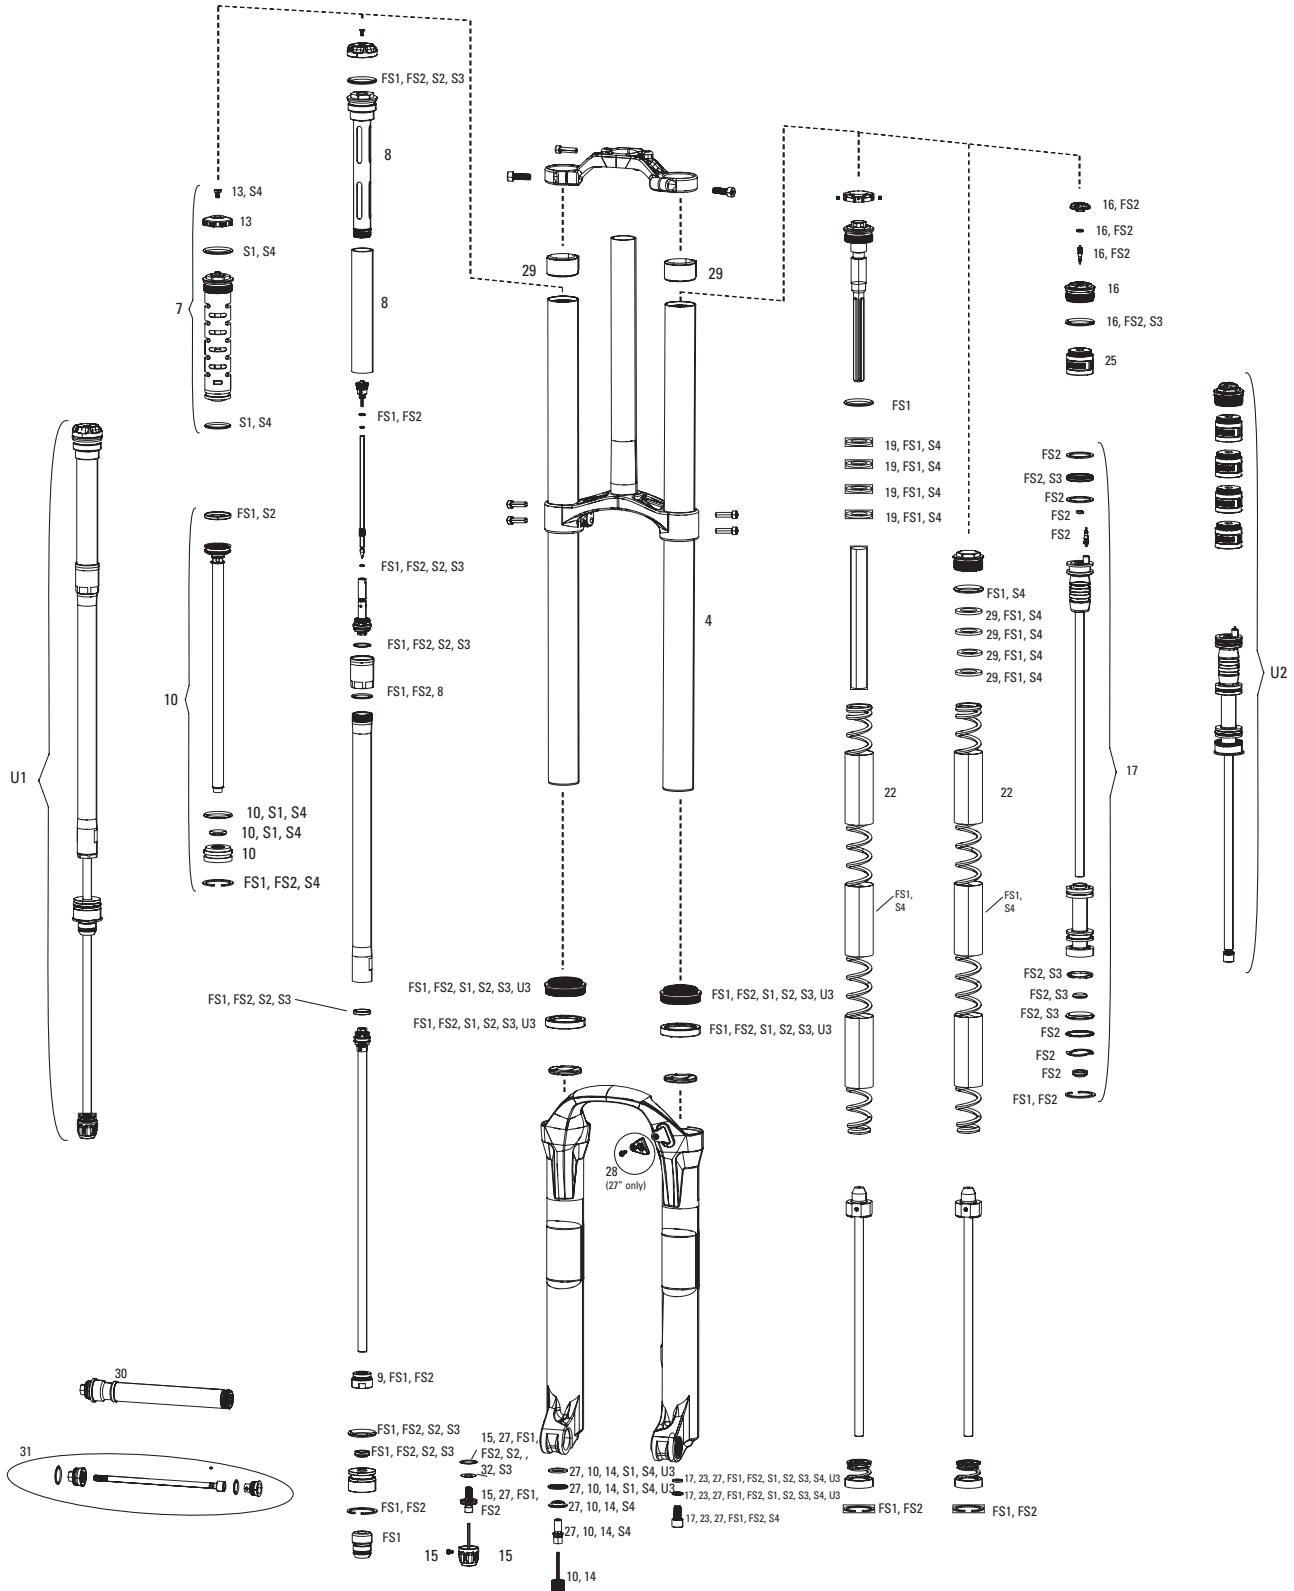

BOXXER 35mm B1-B2 (2015-2018)

FS-BXR-RC-B1, FS-BXR-WC-B1, FS-BXR-RC-B1, FS-BXR-WC-B1

Note:

1. Full service kits include replaceable o-rings, glide rings, retaining rings, crush washers, crush washer retainers and shaft bolts/nuts. All air service kits include replacement schrader valve cores.
2. BoXXer 26" forks have a 160 post mount brake and 27.5" forks have a 200mm post mount brake.
3. For Bottomless Token options, please see the respective page listed in the index.
4. A complete decal and maxle overview can be found in back of the catalog.
5. BoXXer B1-B2 series is non-boost spacing