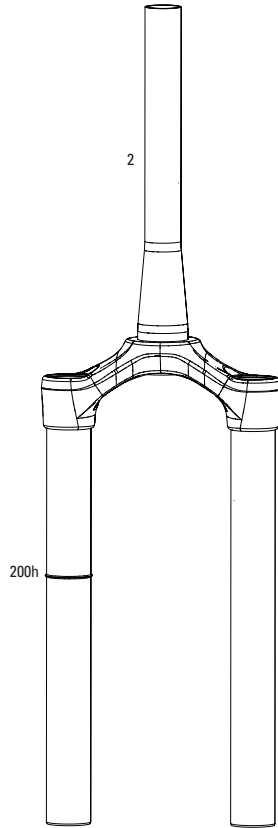

35 GOLD RL A1-A2 (2020-2024)

FS-35G-RL-A1, FS-35G-RL-A2

1. **Note:**
1. 200h service kits include replaceable o-rings, glide rings, retaining rings, crush washers, crush washer retainers and shaft bolts/nuts. All air service kits include replacement schrader valve cores.
  2. EMTB (fender mount) lower leg and CSU are not cross-compatible with non-fender CSU and lower leg variants.
  3. Convert from Crown Adjust to Remote Adjust: Remote compression damper, remote compression adjuster spool, cable clamp and remote lever assembly.
  4. Decal and Maxle pages can be found in back of the catalog.