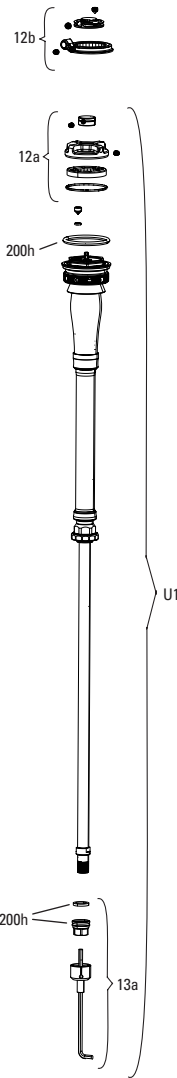

SID (35MM) SELECT/SELECT+/ULTIMATE C1 (2021-2023)

FS-SID-SEL-C1, FS-SID-SELP-C1, FS-SID-ULT-C1

Charger Race Day 2

200h, 15

Note:

1. Convert from Crown Adjust to Cable Remote Adjust: complete damper upgrade kit
2. Decal and Maxle pages can be found in back of the catalog.
3. 115x110 Boost Maxle not compatible with 35mm SID C1, use 15x100 Maxle. See parts page for compatible parts.
4. Fender mounting bolts are M3-.5x11mm. Max bolt torque is 1Nm.