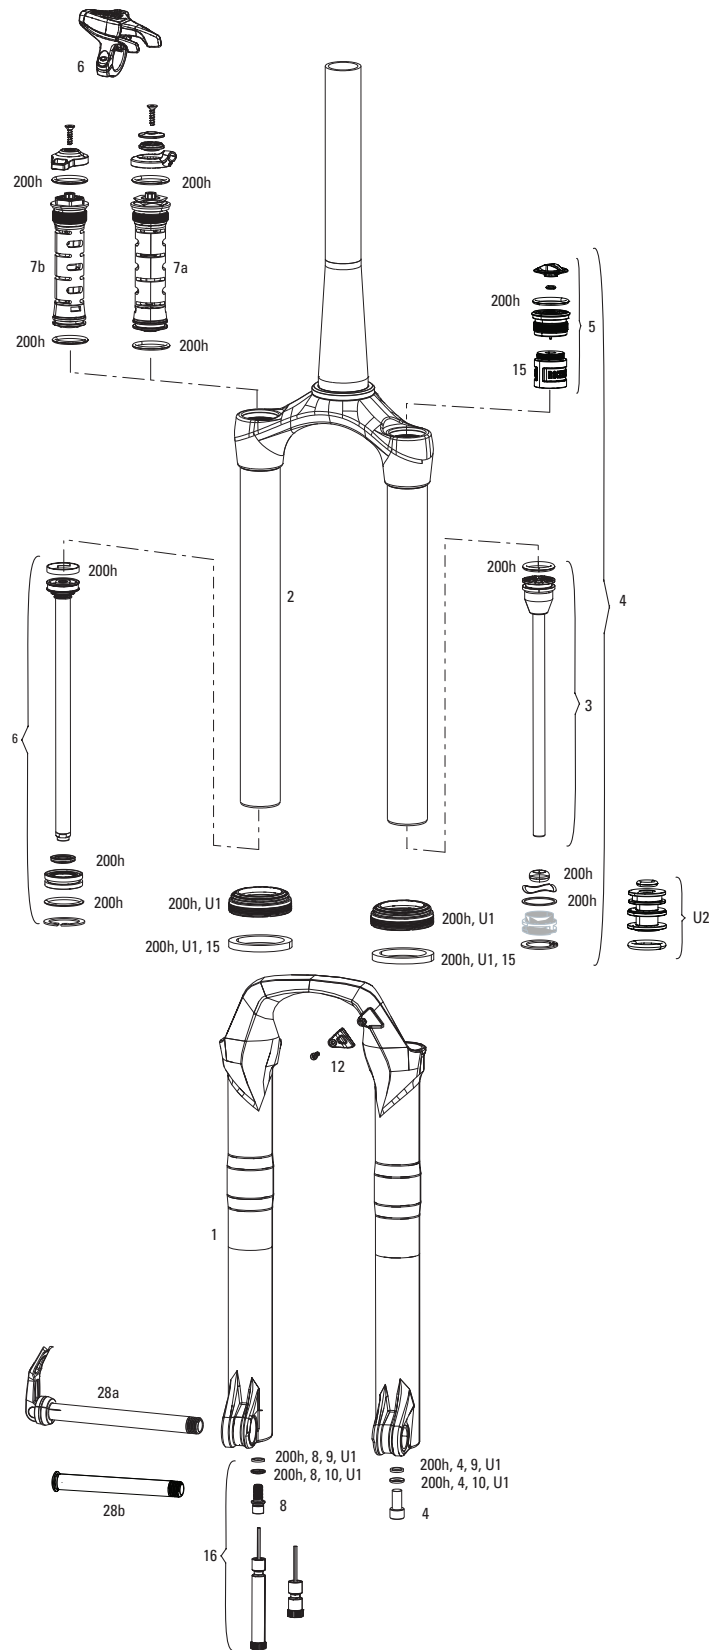

REBA-15 Boost - A7-A8 (2018-2025)

FS-REBA-15B-A7, FS-REBA-15B-A8, FS-REBA-15B-A9

Note:

1. Reba-15 max travel is 150mm.
2. Reba-15 Boost stock configurations were 100,120,130,140, and 150mm.
3. Convert from Crown Adjust to Cable Remote Adjust: complete damper upgrade kit
4. Decal and Maxle pages can be found in back of the catalog.