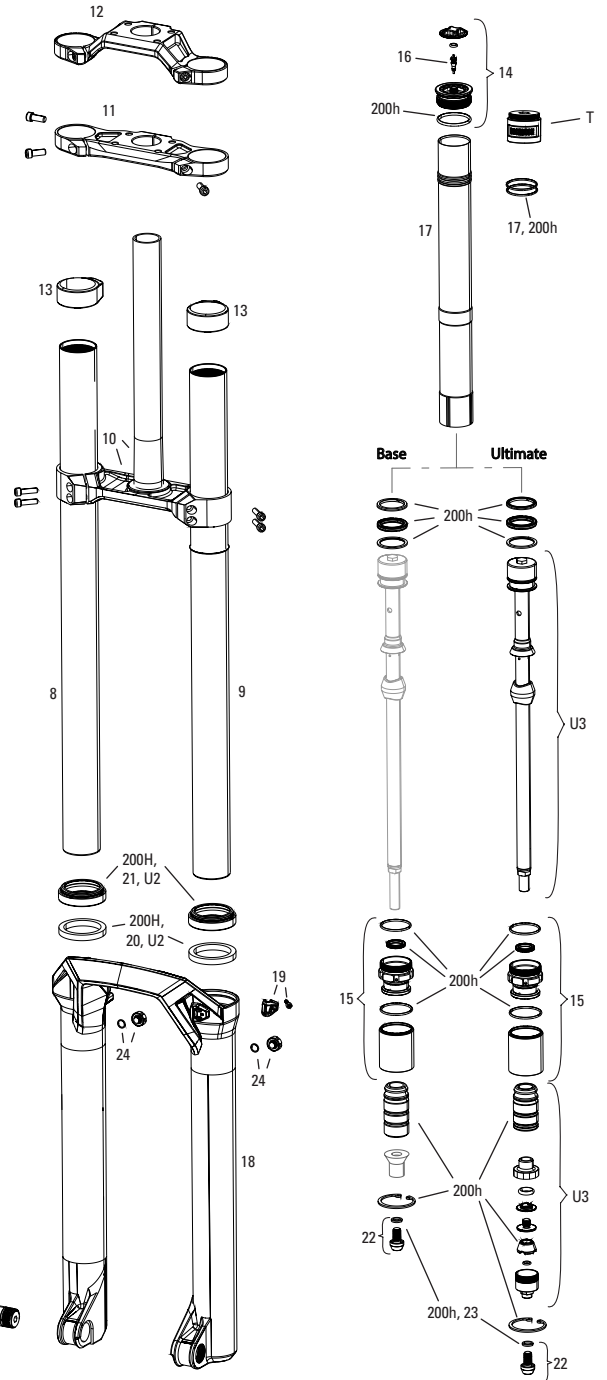

SPARES

bulk	11.4018.121.000	FORK DUST WIPER KIT - 38MM (QTY 20) - ZEB A1+ (2021+)/DOMAIN B1+ (2022+)/BoXXer D1+(2024+)
16	11.4018.126.000	FORK HUB ENDCAP ADAPTERS - (CONVERTS FROM 31MM TO 21MM FOR USE WITH NON-TORQUE CAP HUBS) - PIKE C1/LYRIK D1/ZEB A2 FLIGHT ATTENDANT (2023+)
17	11.4018.115.001	FORK HOSE CLAMP - GLOSS BLACK (INCLUDES CABLE CLAMP, SCREW) ZEB A1 (2021+), ZEB/PIKE/LYRIK FLIGHT ATTENDANT (2022+)/BOXXER D1+(2024+), DOMAIN B1+ (2025+), PSYLO A1+ (2025+)
18	11.4018.116.001	FORK FOAM RING KIT - 38MM X 6MM (QTY 20) - ZEB A1+ (2021+)/DOMAIN B1+ (2022+)
19	11.4015.403.090	FORK SHAFT FASTENER KIT - (INCLUDES SHAFT BOLTS & CRUSH WASHERS) - REVELATION RC A1+/YARI CHR C A1+, LYRIK/PIKE/PIKE DJ/BOXXER/ZEB CHARGER A1+
20	11.4015.259.000	FORK CRUSH WASHERS - 8MM (QTY 50)
ns	11.4308.327.002	AIR VALVE KIT - SCHRADER CORE (QTY 2) - FORKS/SHOCKS/REVERB
ns	11.4018.059.000	FORK CALIPER SPACER KIT - 3S (ALLOWS FOR 203MM BRAKE ROTOR) - BOXXER B1+/ZEB A1+
ns	11.4118.107.000	SCHRADER AIR CAP - (INCLUDES CAP AND O-RING) - ROCKSHOX UNIVERSAL AIR CAP FOR FORKS AND SHOCKS
21	11.4018.131.000	FORK LOWER LEG PLUGS - (INCLUDES 2 PLUGS) - PIKE C1/LYRIK D1/ZEB A2 FLIGHT ATTENDANT (2023+), 38MM BOXXER D1+(2024+)
22	11.4018.135.000	FENDER BOLT KIT - M3-5X11MM BUTTON HEAD (QTY 5) - ZEB A1+, LYRIK D1+, PIKE C1+, DOMAIN B1+, SID C1+, BOXXER D1+

TOOLS/GREASE/FLUIDS

ns	00.4318.044.000	FORK LOWER LEG DUST SEAL INSTALLATION TOOL 38MM (FOR FLANGELESS AND FLANGED DUST SEALS)
ns	00.4315.023.010	HIGH-PRESSURE FORK/SHOCK PUMP (300 PSI MAX) ROCKSHOX
ns	00.4315.023.040	HIGH-PRESSURE FORK/SHOCK PUMP (300 PSI MAX) ROCKSHOX DIGITALGAUGE
ns	00.4315.022.010	REAR SHOCK SCHRADER VALVE REMOVAL TOOL ROCKSHOX
ns	11.4318.016.000	MAXIMA PLUSH DYNAMIC SUSPENSION LUBE LIGHT, 120ML BOTTLE (REPLACES 0W-30) - PIKE/REVELATION/LYRIK/YARI/BOXXER/ZEB/DOMAIN/REVERB XPLR/SHOCK AIR CANS
ns	11.4318.016.001	MAXIMA PLUSH DYNAMIC SUSPENSION LUBE LIGHT, 1 LITER BOTTLE (REPLACES 0W-30) - PIKE/REVELATION/LYRIK/YARI/BOXXER/ZEB/DOMAIN/REVERB XPLR/SHOCK AIR CANS
ns	11.4318.016.002	MAXIMA PLUSH DYNAMIC SUSPENSION LUBE HEAVY, 120ML BOTTLE - SID/SIDSL/RUDY/PIKE/LYRIK/ZEB - LOWER LEGS/AIR SPRINGS
ns	11.4318.016.003	MAXIMA PLUSH DYNAMIC SUSPENSION LUBE HEAVY, 1 LITER BOTTLE - SID/SIDSL/RUDY/PIKE/LYRIK/ZEB - LOWER LEGS/AIR SPRINGS
ns	00.4318.008.000	GREASE SRAM BUTTER 20ML SYRINGE, FRICTION REDUCING GREASE BYSLICKOLEUM - DOUBLE TIME HUB PAWLS, FORKS & REVERB SERVICE
ns	00.4318.008.001	GREASE SRAM BUTTER 1OZ CONTAINER, FRICTION REDUCING GREASE BY SLICKOLEUM - DOUBLE TIME HUB PAWLS, FORKS & REVERB SERVICE
ns	00.4318.008.003	GREASE SRAM BUTTER 500ML CONTAINER, FRICTION REDUCING GREASE BY SLICKOLEUM - RECOMMENDED FOR SRAM DOUBLE TIME HUBS & WHEELS, ROCKSHOX FORKS AND REVERB SERVICE
ns	11.4115.094.040	MAXIMA SUSPENSION OIL PLUSH, 7WT 1 LITER BOTTLE - REAR SHOCK/CHARGER DAMPER
ns	11.4115.094.030	MAXIMA SUSPENSION OIL PLUSH, 3WT 1 LITER BOTTLE - REAR SHOCK/CHARGER DAMPER
ns	00.4318.007.000	ROCKSHOX CHARGER DAMPER STANDARD BLEED KIT (INCLUDES SYRINGE, CHARGER1 FITTING, STANDARD FITTING, SUSPENSION OIL 3W) - CHARGER/RACEDAY DAMPERS
ns	00.4318.012.013	ROCKSHOX GLASS FIBER REINFORCED NYLON NON-SCRATCH O-RING PICK TOOLS (QTY 5, FOR USE ON SUSPENSION PRODUCTS)

BOXXER BASE/ULTIMATE D1 (2024+)

FS-BXR-BSE-D1, FS-BXR-ULT-D1

Note:
1. Fender bolts are M3-.5x11 (qty 4)