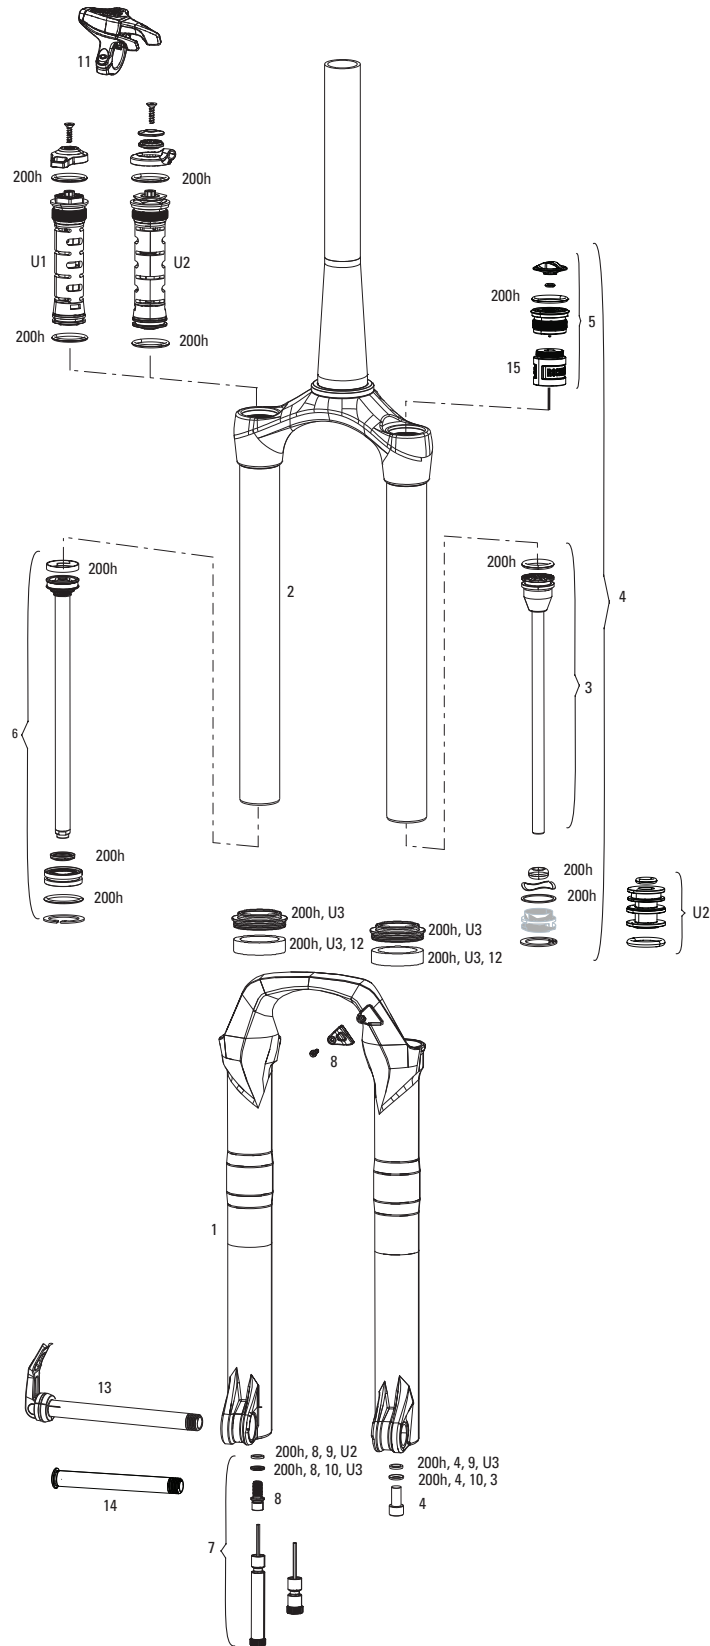

REBA-15 non-Boost - A7-A8 (2018-2025)

FS-REBA-15NB-A7, FS-REBA-15NB-A8

Note:

1. Reba-15 max travel is 150mm.
2. Reba-15 nonBoost stock configurations were 100,120,130,140, and 150mm.
3. Decal and Maxle pages can be found in back of the catalog.

REBA-15 non-Boost - A7-A8 (2018-2025)

FS-REBA-15NB-A7, FS-REBA-15NB-A8

UPGRADE

U1	11.4015.544.090	FORK COMPRESSION DAMPER - CROWN MOCO DNA (INCLUDES COMPRESSION KNOB, SCREW) - REVELATION RL A1-A3 (2012-2016) REBA (2009-2011), REBA-15 A7-A9(2018-2025)
U2	11.4015.544.430	FORK COMPRESSION DAMPER - REMOTE 10MM (2013+ PUSHLOC, ONELOC, TWISTLOC) MOCO (INCLUDES SPOOL, CABLE CLAMP, SCREW) - REBA-15 A7-A9(2018-2025)
U3	00.4318.045.002	FORK DUST WIPER UPGRADE KIT - 32MM BLACK FLANGED LOW FRICTION SEALS (INCLUDES DUST WIPERS, 5MM, 10MM FOAM RINGS)-15X100 SID/REVELATION/REBA/ARGLE/SEKTOR/TORA/RECON/XC32
U4	11.4018.096.002	FORK SPRING SEALHEAD - 32MM DEBONAIR BLACK (REPLACES FLOATING SEALHEAD, BASEPLATE, WAVE WASHER) SID A1-A4(2011-2016),REBA-10/REBA-12/REBA-15 A2-A9(2013-2025),BLUTO A1+(2015+)

SERVICE

200h	00.4315.032.634	200 HOUR/1 YEAR SERVICE KIT (INCLUDES DUST SEALS, FOAM RINGS, O-RING SEALS) - REBA-15 nonBoost - A7-A8 (2018-2025)

LOWER LEG

1	11.4018.006.181	FORK LOWER LEG - 26 15X100 BLACK (DECALS NOT INCLUDED) - REVELATION A1-A3 (2010-2017), REBA-15 A7-A8(2018-2025)
1	11.4018.006.183	FORK LOWER LEG - 26 15X100 DIFFUSION BLACK - (DECALS NOT INCLUDED) - REVELATION A1-A3 (2010-2017), REBA-15 A7-A8(2018-2025)
1	11.4018.006.187	FORK LOWER LEG - 29 15X100 BLACK (DECALS NOT INCLUDED) - REVELATION A1-A3 (2010-2016) REBA-15 A7-A8(2018-2025)
1	11.4018.006.189	FORK LOWER LEG - 29 15X100 DIFFUSION BLACK (DECALS NOT INCLUDED) - REVELATION A1-A3 REBA-15 A7-A8(2018-2025)
1	11.4018.006.184	FORK LOWER LEG - 27 15X100 BLACK (DECALS NOT INCLUDED) - REVELATION A1-A3 (2010-2017) REBA-15 A7-A8(2018-2025)

CSU

2	11.4018.102.002	FORK CSU - SOLO AIR 26 15X100 40 OFF-SET ALUMINUM TAPER GLOSS BLACK 80-150MM (NO GRADIENTS) - REBA-15 A7-A8(2018-2025)
2	11.4018.102.003	FORK CSU - SOLO AIR 26 15X100 40 OFF-SET ALUMINUM TAPER DIFFUSION BLACK 80-150MM (NO GRADIENTS) - REBA-15 A7-A8(2018-2025)
2	11.4018.008.531	FORK CSU - SOLO AIR 27 15X100 150MM MAX ALUMINUM TAPER BLACK (NO GRADIENTS) - REBA-15 A7-A8(2018-2025)
2	11.4018.008.533	FORK CSU - SOLO AIR 27 15X100 150MM MAX ALUMINUM TAPER DIFFUSION BLACK (NO GRADIENTS) - REBA-15 A7-A8(2018-2025)
2	11.4018.008.537	FORK CSU - SOLO AIR 29 15X100 150MM MAX ALUMINUM TAPER BLACK (NO GRADIENTS) - REBA-15 A7-A8(2018-2025)

SPRING