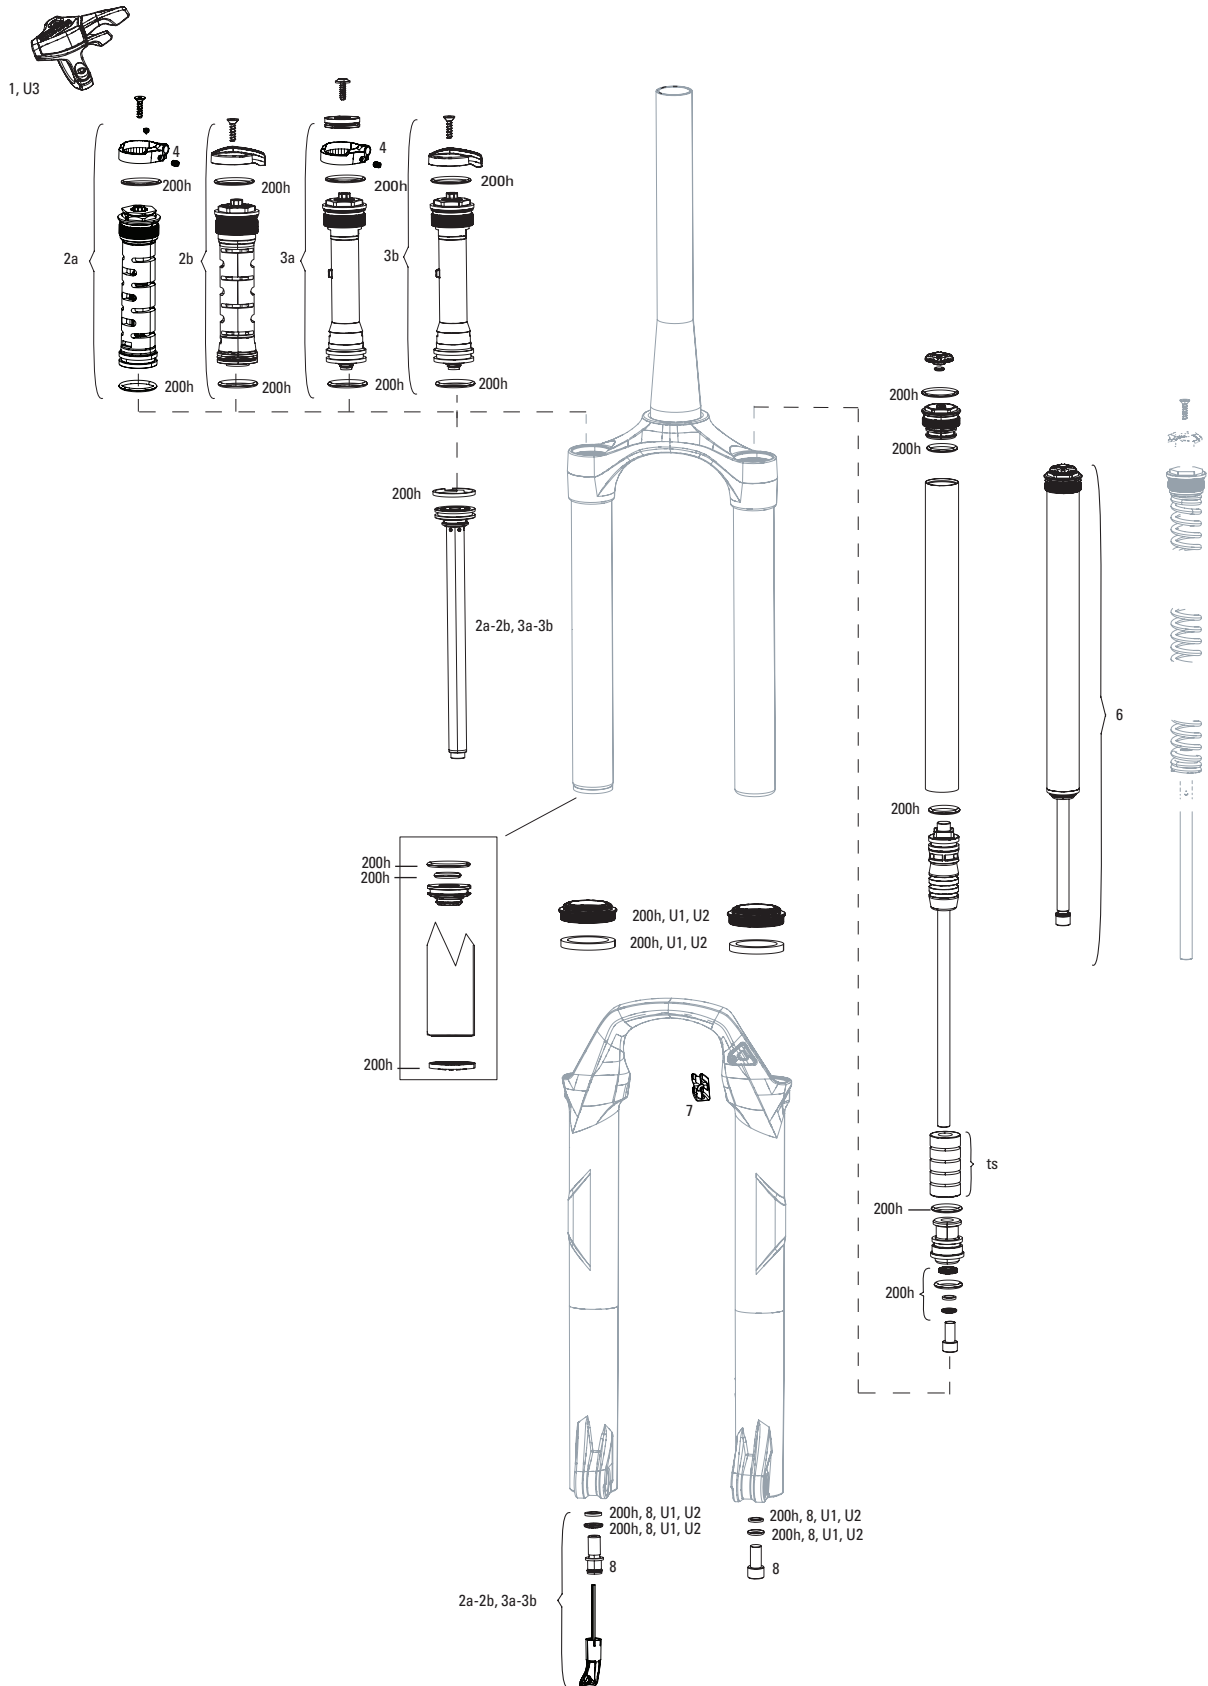

RECON SILVER TK D1/ RL D1 (2021+)

FS-RCNS-TK-D1, FS-RCNS-RL-D1

Note:

1. All 200H service kits include the following replaceable wear items: o-rings, glide rings, dust seals, and foam rings.
2. Use air spring kit to upgrade and change firmness in coil forks
3. Convert from Crown Adjust to Remote Adjust: Remote compression damper requires remote compression adjuster spool, cable clamp and remote lever assembly.