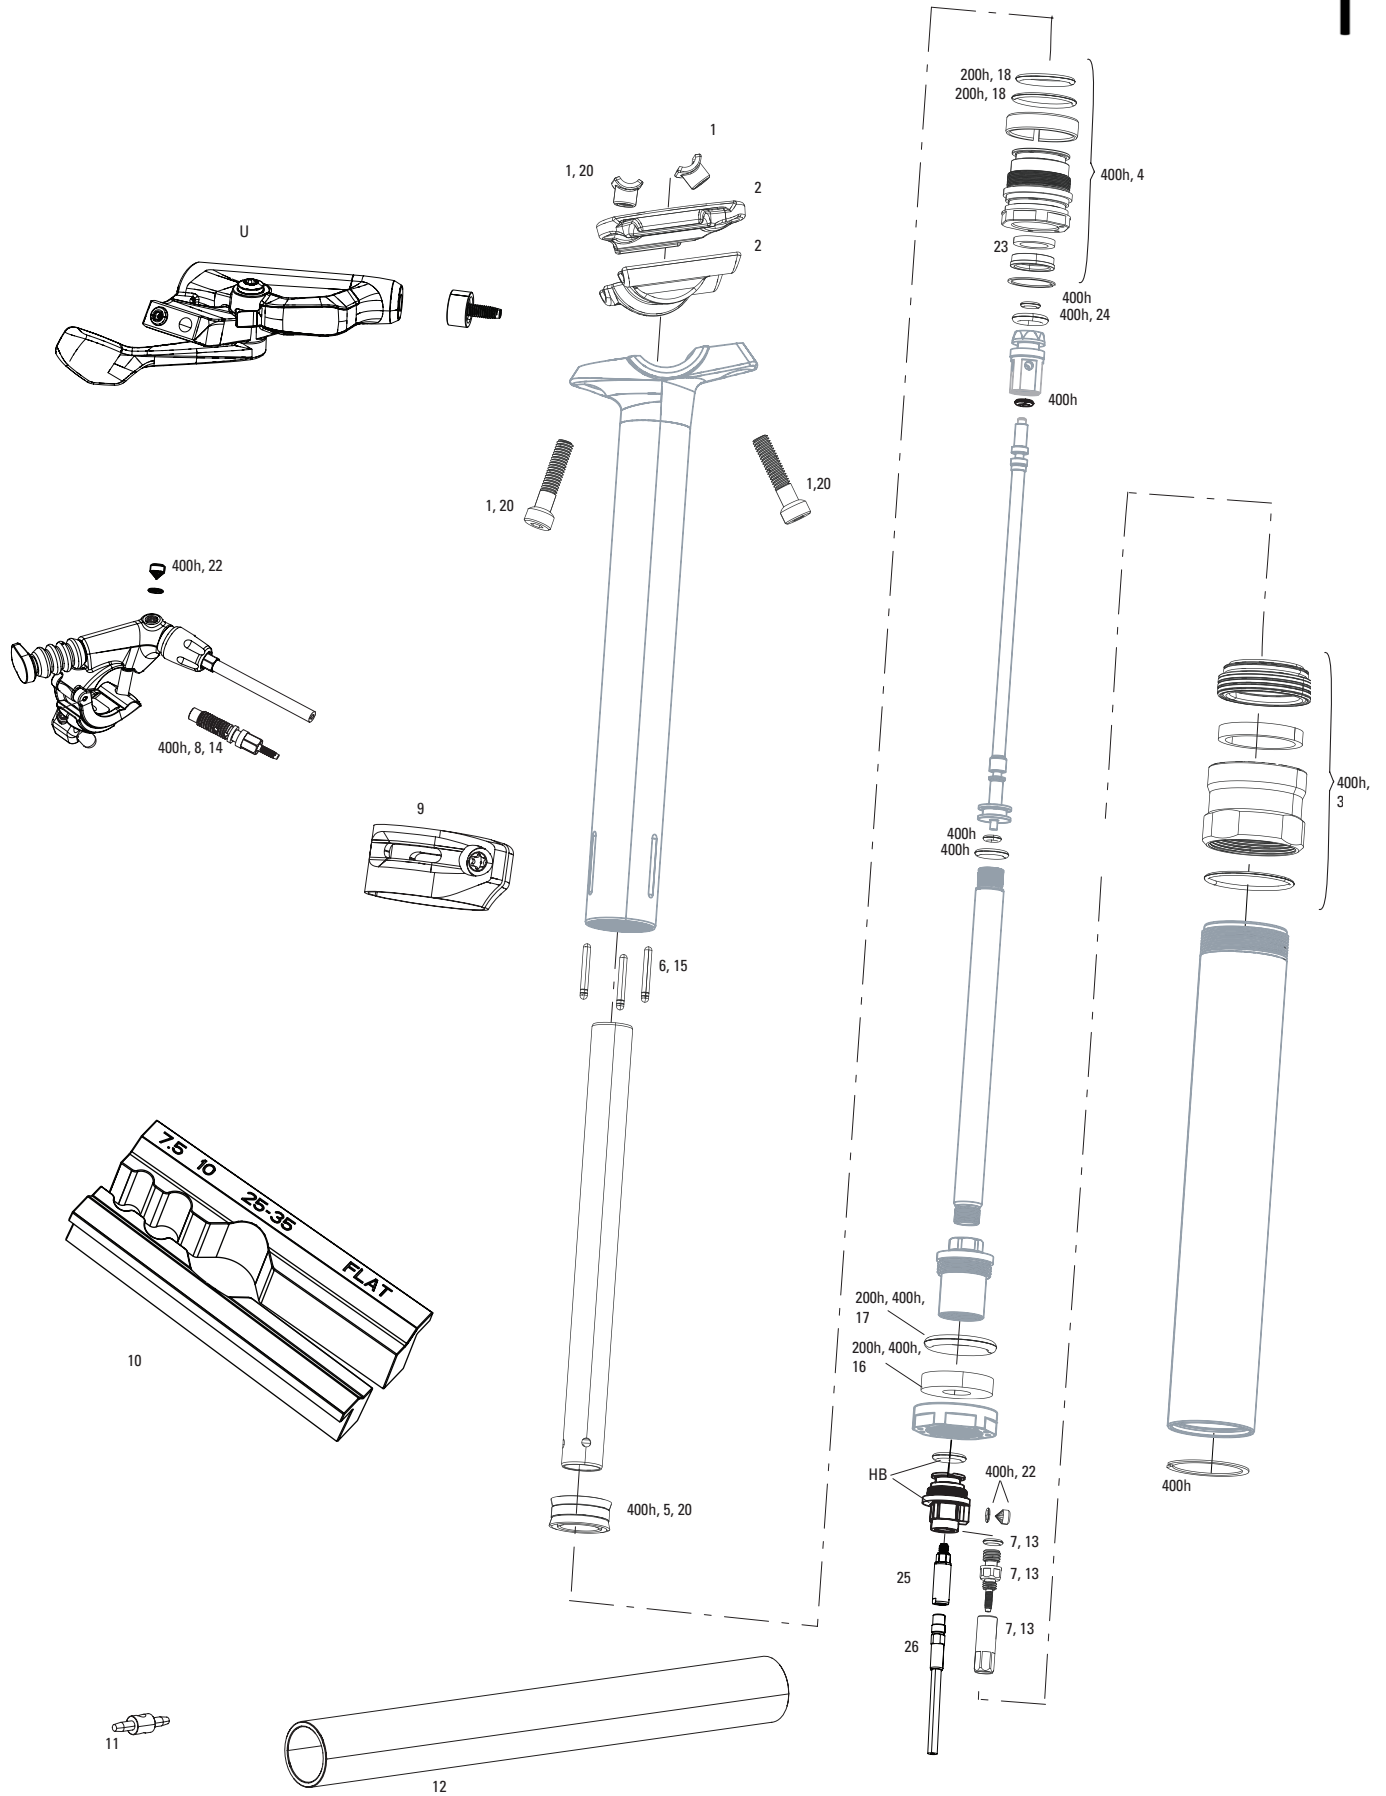

REVERB STEALTH B1 (2017-2019)

SP-RVB-STLH-B1, SP-RVB-ST1X-B1

REVERB STEALTH B1 (2017-2019)

SP-RVB-STLH-B1, SP-RVB-ST1X-B1