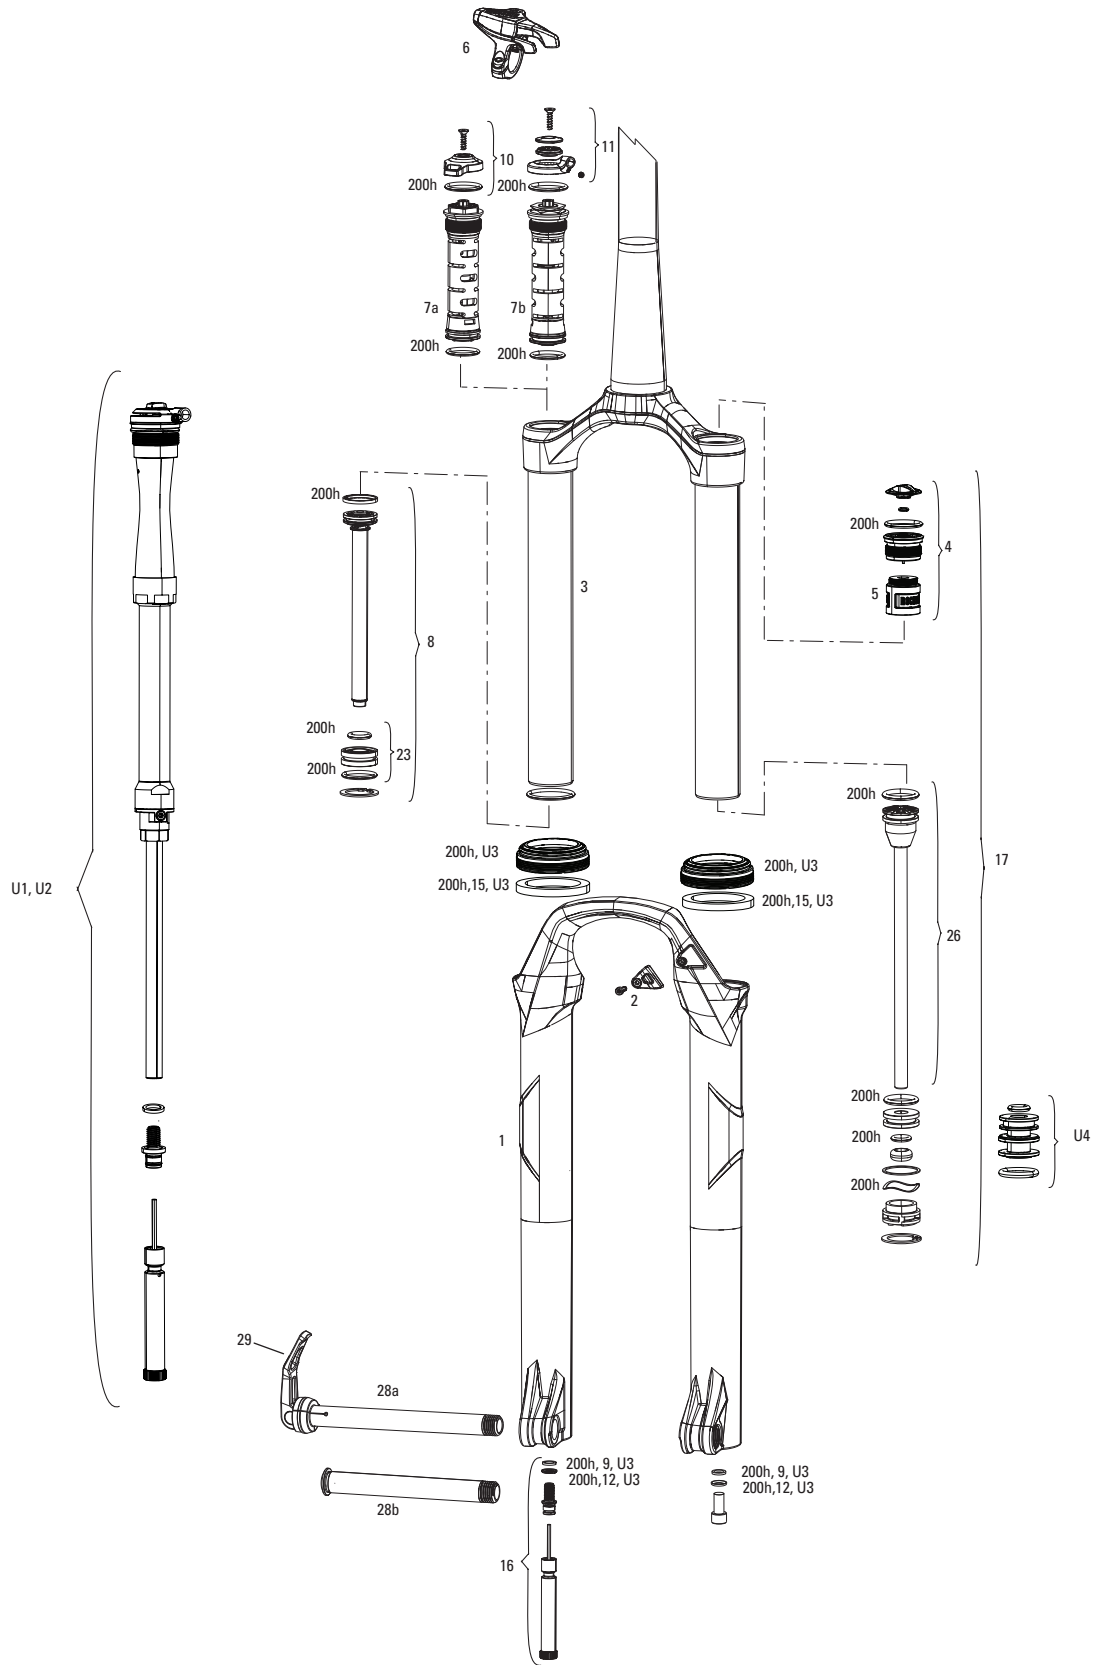

# REBA-12 Boost - A5-A9 (2016-2025)

FS-REBA-12B-A5, FS-REBA-12B-A6, FS-REBA-12B-A7, FS-REBA-12B-A8, FS-REBA-12B-A9

**Note:**

1. Reba-12 max travel is 120mm.
2. Reba-12 nonBoost stock configurations were 80,90,100,110, and 120mm.
3. Convert from Crown Adjust to Cable Remote Adjust: complete damper upgrade kit
4. Decal and Maxle pages can be found in back of the catalog.