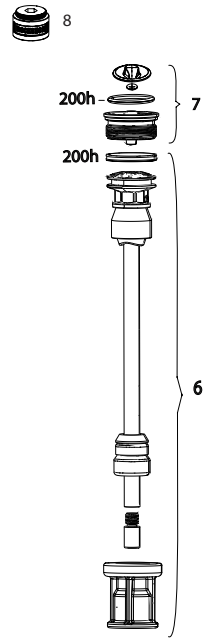

SID (35MM) SELECT/SELECT+/ULTIMATE C1 (2021-2023)

FS-SID-SEL-C1, FS-SID-SELP-C1, FS-SID-ULT-C1

Charger Race Day 2

200h, 15

Note:

1. Convert from Crown Adjust to Cable Remote Adjust: complete damper upgrade kit
2. Decal and Maxle pages can be found in back of the catalog.
3. 115x110 Boost Maxle not compatible with 35mm SID C1, use 15x100 Maxle. See parts page for compatible parts.
4. Fender mounting bolts are M3-.5x11mm. Max bolt torque is 1Nm.