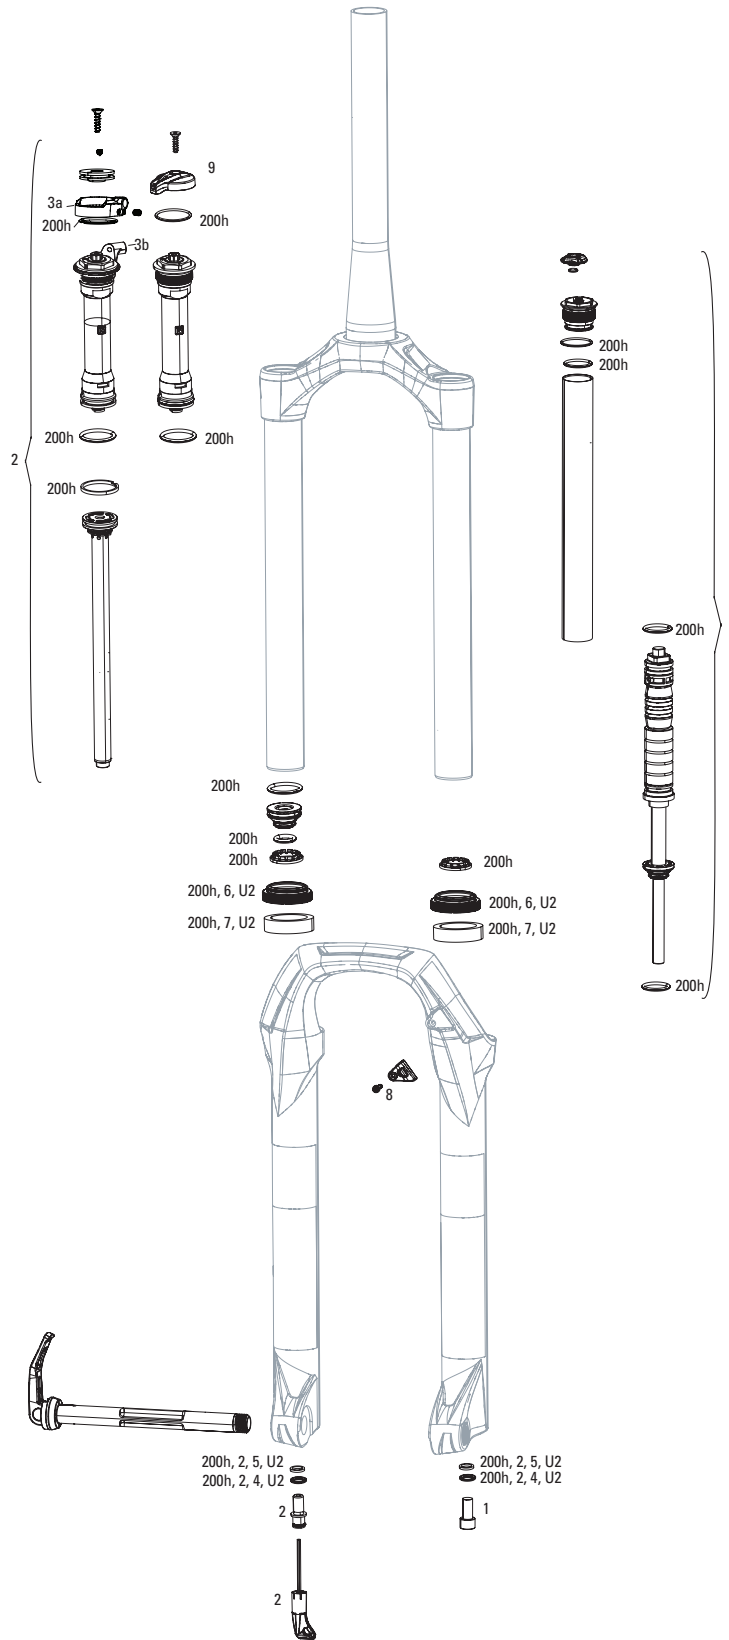

JUDY SILVER TK A1-A3 (2018+)

FS-JDYS-TK-A1, FS-JDYS-TK-A2, FS-JDYS-TK-A3

Note:

1. Judy Silver and Gold dampers and spring internals are not cross compatible.
2. Decal and Maxle pages can be found in back of the catalog.

JUDY SILVER TK A1-A3 (2018+)

FS-JDYS-TK-A1, FS-JDYS-TK-A2, FS-JDYS-TK-A3

UPGRADES

U1	11.4308.848.000	REMOTE - POPLOC LEFT 17MM CABLE PULL - RL (PRE-2013) & ALL TK DAMPERS, (NOT COMPATIBLE WITH 2013+ MOCO)
U1	11.4309.207.000	REMOTE - POPLOC RIGHT 17MM CABLE PULL - RL (PRE-2013) & ALL TK DAMPERS
U2	00.4318.045.001	FORK DUST WIPER UPGRADE KIT - 30MM BLACK FLANGELESS LOW FRICTION SEALS (INCLUDES DUST WIPERS & 10MM FOAM RINGS) - JUDY SILVER/JUDY GOLD (BOOST™ FORKS)/RUDY

SERVICE

200h	00.4315.032.648	200 HOUR/1 YEAR SERVICE KIT (INCLUDES DUST SEALS, FOAM RINGS, O-RING SEALS) - JUDY GOLD AND SILVER A1+ (2018+)

SPRING INTERNALS

1	11.4018.010.231	FORK SPRING SOLO AIR ASSEMBLY - 80-120 MM-27.5/29 (THREAD PITCH 0.8MM) (INCLUDES TOP CAP, AIR PISTON, SHAFT BOLT) - JUDY SILVER A1/30 SILVER A3(2018+)
1	11.4018.103.009	FORK SPRING SOLO AIR ASSEMBLY - 130MM-27.5/29 (THREAD PITCH 0.8MM) (INCLUDES TOP CAP, AIR PISTON, SHAFT BOLT) - JUDY SILVER A2+ (BOOST ONLY)

DAMPER INTERNALS

ns	11.4308.849.000	REMOTE - POPLOC LEFT ADJUSTABLE 17MM CABLE PULL (NOT COMPATIBLE WITH 2013+ MOCO RL) - RL (PRE-2013) & TK DAMPERS
ns	11.4309.208.000	REMOTE - POPLOC RIGHT ADJUSTABLE 17MM CABLE PULL (NOT COMPATIBLE WITH 2013+ MOCO RL) - RL (PRE-2013) & TK DAMPERS
2	11.4018.104.026	FORK DAMPER ASSEMBLY - CROWN TURNKEY (THREAD PITCH 0.8MM) (INCLUDES RIGHT SIDE INTERNALS) - 26° - JUDY SILVER A1+/30 SILVER A3+ (2018+)
2	11.4018.104.027	FORK DAMPER ASSEMBLY - REMOTE 17MM (POPLOC, PRE-2013 PUSHLOC) TURNKEY (THREAD PITCH 0.8MM) (INCLUDES RIGHT SIDE INTERNALS) - 26° - JUDY SILVER A1+/30 SILVER A3+ (2018+)
2	11.4018.104.017	FORK DAMPER ASSEMBLY - CROWN TURNKEY (THREAD PITCH 0.8MM) (INCLUDES RIGHT SIDE INTERNALS) - 27°/29° - JUDY SILVER A1+/30 SILVER A3+ (2018+)
2	11.4018.104.018	FORK DAMPER ASSEMBLY - REMOTE 17MM (POPLOC, PRE-2013 PUSHLOC) TURNKEY (THREAD PITCH 0.8MM) (INCLUDES RIGHT SIDE INTERNALS) - 27°/29° - JUDY SILVER A1+/30 SILVER A3+ (2018+)
3a	11.4018.082.028	FORK COMPRESSION DAMPER SPARE HOUSING STOP - FITS TK AND RL REMOTE DAMPERS (INCLUDES HOUSING STOP AND SET SCREW) - JUDY/RECON/30/35 (2020-2022)/DOMAIN B1+ (2022+)
3b	11.4015.536.010	FORK COMPRESSION DAMPER KNOB KIT - REMOTE 17MM (POPLOC, PRE-2013 PUSHLOC) (INCLUDES SPOOL & CLAMP)- XC30/30 GOLD/30 SILVER/JUDY SILVER (NONBOOST)/JUDY B1/JUDY GOLD (NONBOOST)
9	11.4018.082.008	FORK COMPRESSION DAMPER KNOB KIT - CROWN TURNKEY LOCKOUT DAMPER (INCLUDES KNOB AND SCREW) - XC30 TK (B3-B4), 30S TK (A5), JUDY S TK (A2), RECON TK (A2-B1)

SPARES

4	11.4015.259.000	FORK CRUSH WASHERS - 8MM (QTY 50)
5	11.4015.260.000	FORK CRUSH WASHER RETAINER - 8MM (QTY 50)
6	11.4018.028.007	FORK DUST WIPER KIT - 30MM BLACK (INCLUDES FLANGED DUST WIPERS) (QTY 20) - XC30/30 GOLD/30 SILVER/PARAGON
7	11.4018.028.008	FORK FOAM RING KIT - 30MM X 5MM (QTY 20) - XC30/30 GOLD/30 SILVER
8	11.4015.534.010	FORK HOSE CLAMP - PIKE/LYRIK/YARI/SID/REVELATION/BOXXER/XC30/30G/30S/RECON/SEKTOR/BLUTO/REBA/35G/35S
ns	11.4118.107.000	SCHRADER AIR CAP - (INCLUDES CAP AND O-RING) - ROCKSHOX UNIVERSAL AIR CAP FOR FORKS AND SHOCKS

TOOLS/GREASE/FLUIDS