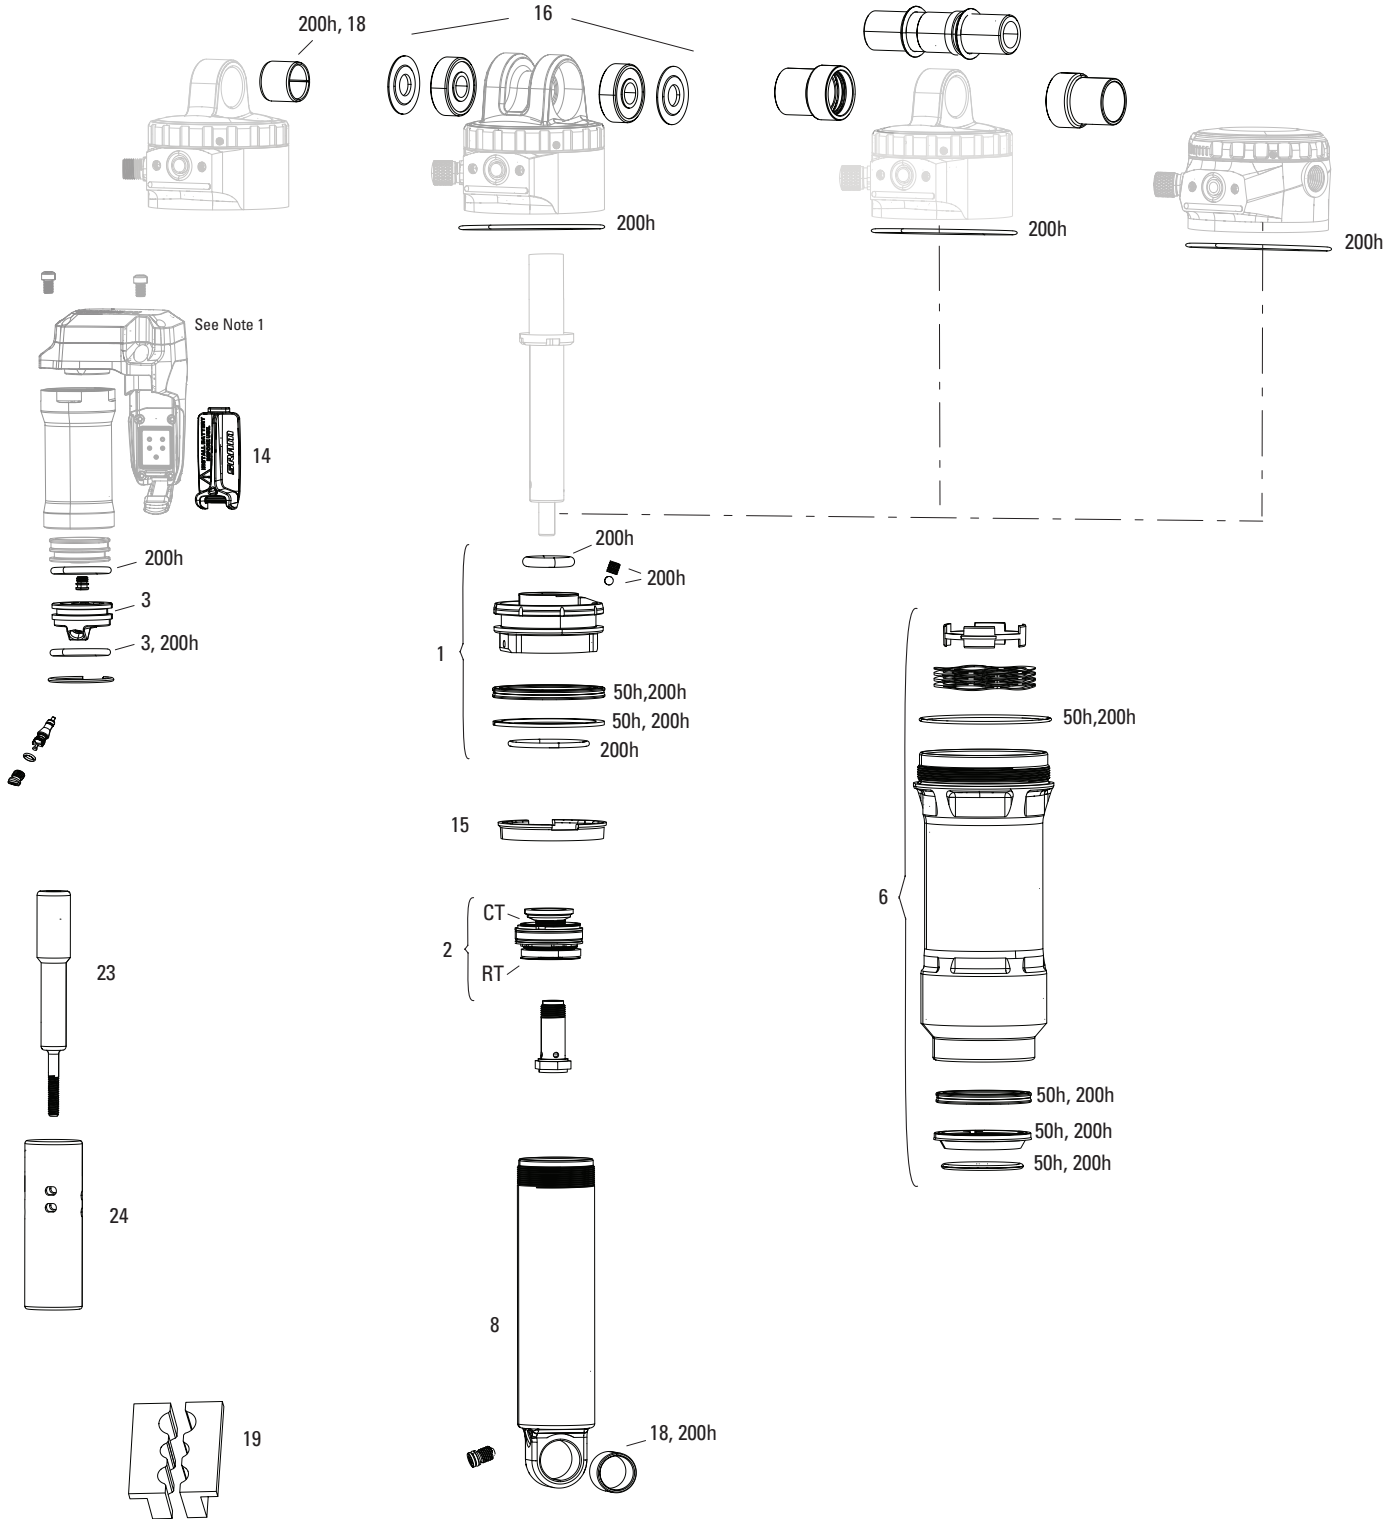

SUPER DELUXE FLIGHT ATTENDANT C1+ (2022+)

RS-SDLX-UFA-C1

Note:

1. For Flight Attendant compression control support, please visit your local dealer

SUPER DELUXE FLIGHT ATTENDANT C1+ (2022+)

RS-SDLX-UFA-C1