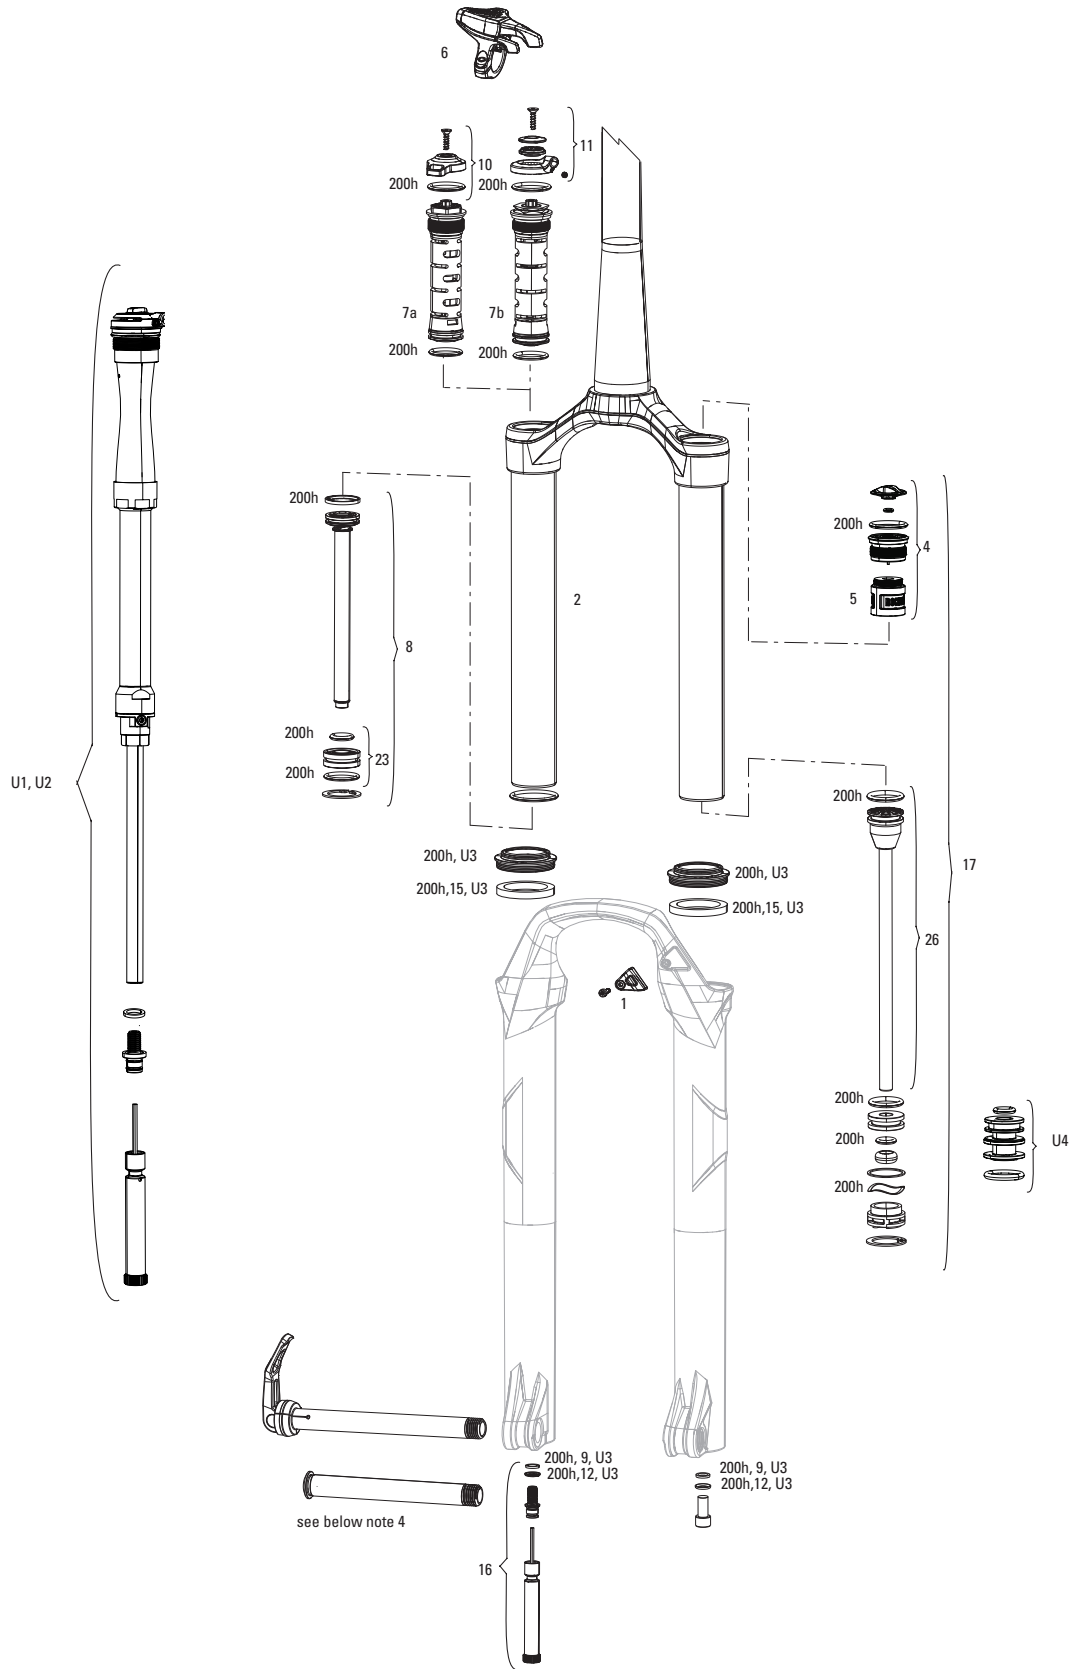

REBA-12 non-Boost - A2-A8 (2012-2025)

FS-REBA-12NB-A2, FS-REBA-12NB-A3, FS-REBA-12NB-A4, FS-REBA-12NB-A5, FS-REBA-12NB-A6, FS-REBA-12NB-A7, FS-REBA-12NB-A8

Note:

1. Reba-12 max travel is 120mm.
2. Reba-12 nonBoost stock configurations were 80,90,95,100,110, and 120mm.
3. Convert from Crown Adjust to Cable Remote Adjust: complete damper upgrade kit
4. Decal and Maxle pages can be found in back of the catalog.