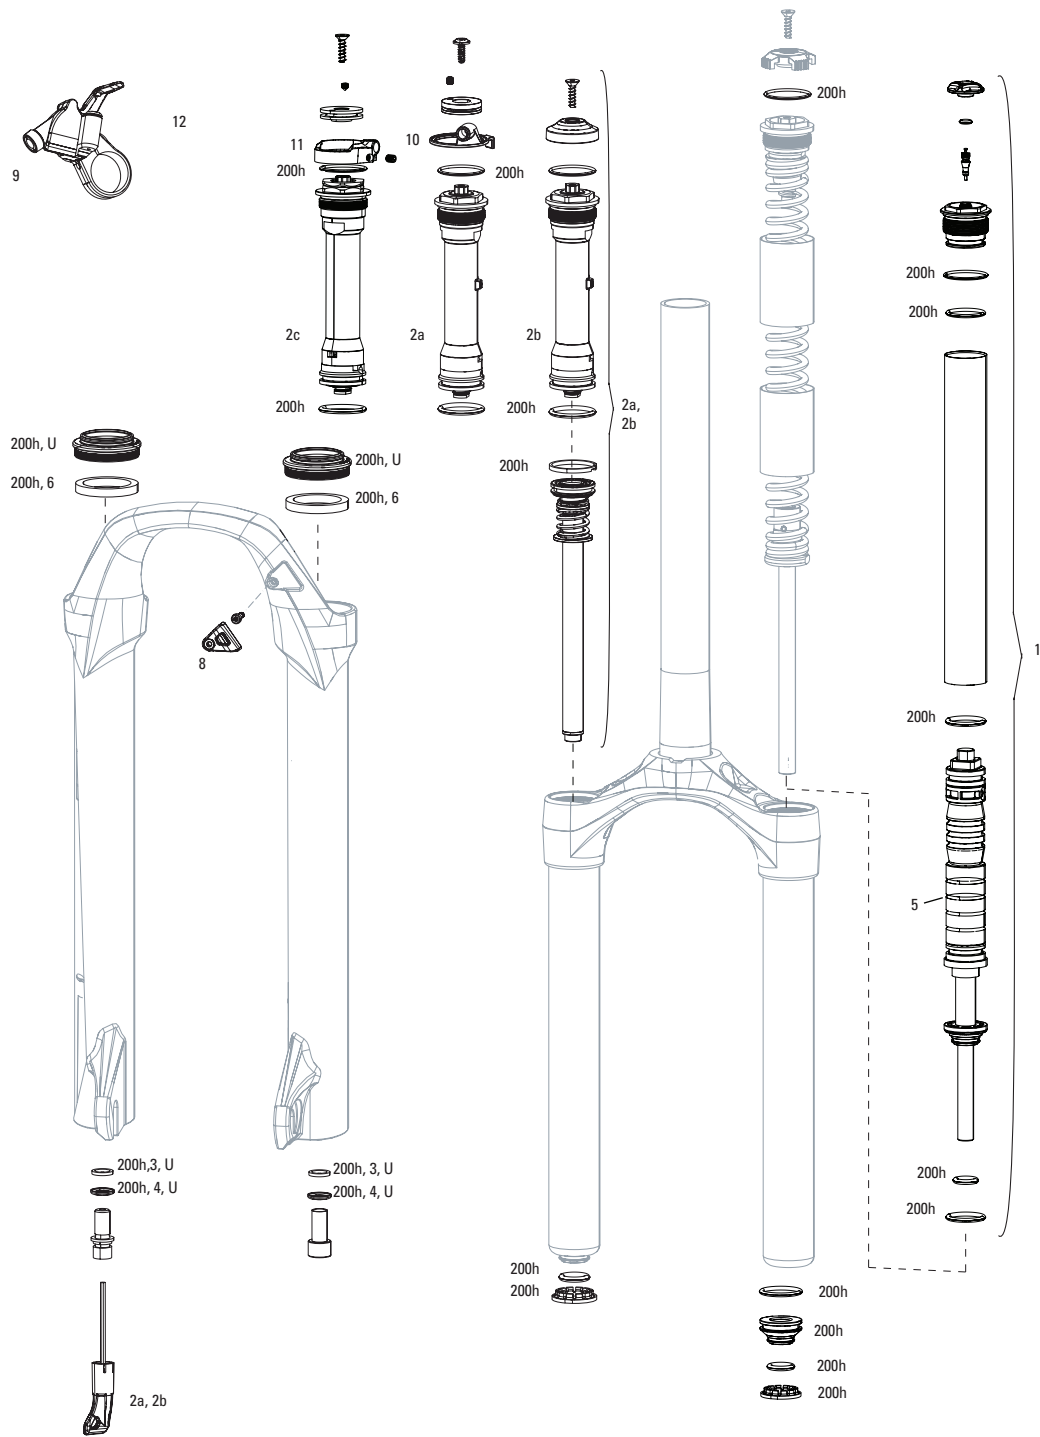

30 SILVER A3-A5 (2017+)
FS-30S-TK-A3, FS-30S-TK-A4, FS-30S-TK-A5

Note:

1. 200H service kits include replaceable o-rings, glide rings, crush washers, crush washer retainers and wiper seals. All basic service kits include the following replaceable wear items: o-rings, glide rings, dust seals, and foam rings.
2. Decal page can be found in back of the catalog.
3. A3 Spring Internals and Damper Internals (.8mm thread pitch) are not compatible with A1-A2-30 Silver (1.0mm thread pitch)