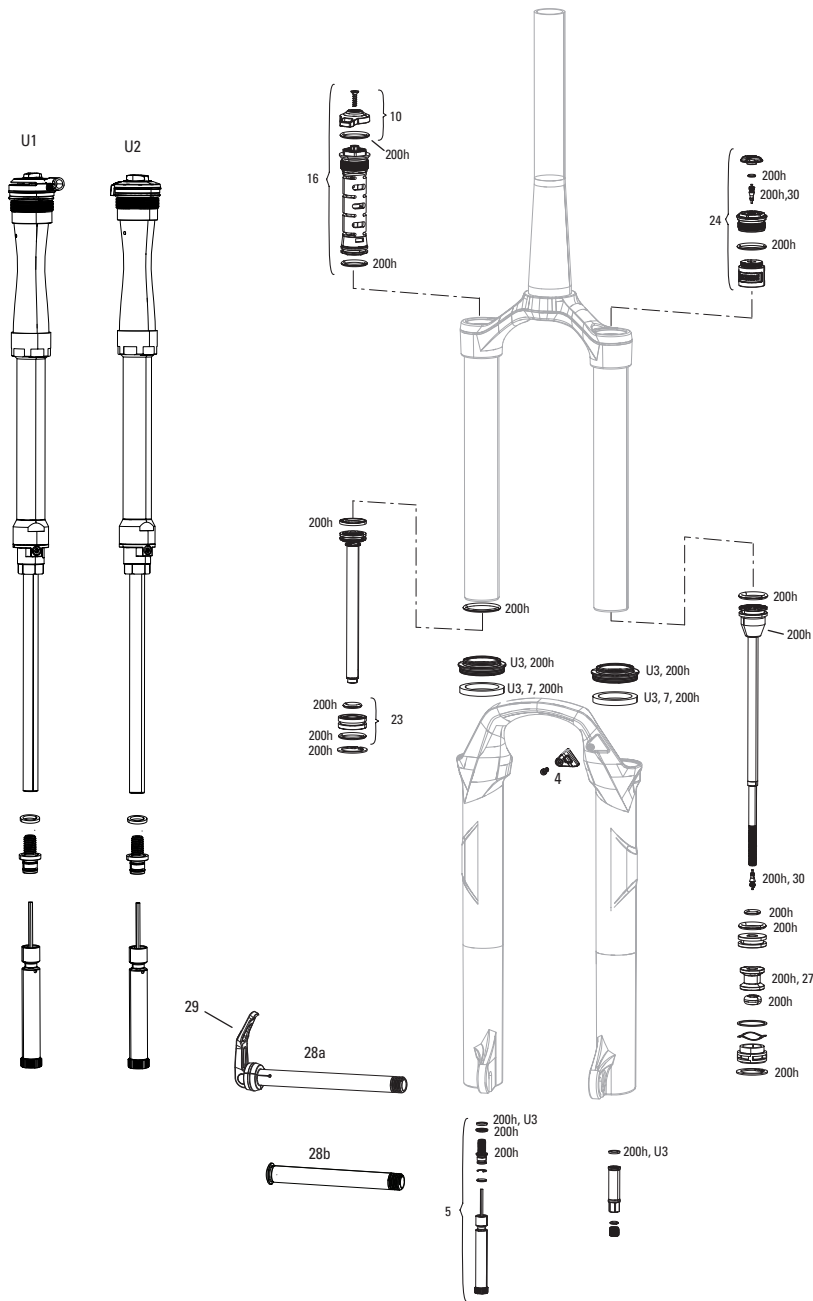

REBA-12 Dual Air – A1(2011-2012)
FS-REBA-12DA-A1

Notes:

1. Reba-12 Dual Air max travel is 120mm.
2. Reba-12 Dual Air stock configurations were 80,90,100,110, and 120mm.