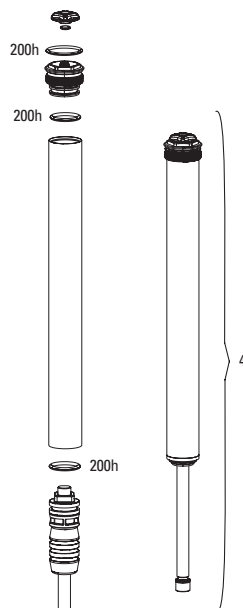

# SEKTOR SILVER RL A2 (2017-2018)

FS-SKTS-RL-A2

**Note:**

1. All basic service kits include the following replaceable wear items: o-rings, glide rings, dust seals, and foam rings.
2. Convert from Crown Adjust to Remote Adjust: Remote compression damper, remote compression adjuster spool, cable clamp and remote lever assembly.
3. Thread Pitch is 0.8mm for Recon Silver C1 and Sektor Silver A2
4. Maximum Tire Diameter: 714mm Maximum Tire Width: 81mm
5. 32mm Boost lower legs use flangeless wiper seals.
- 6 Decal and Maxle pages can be found in back of the catalog.