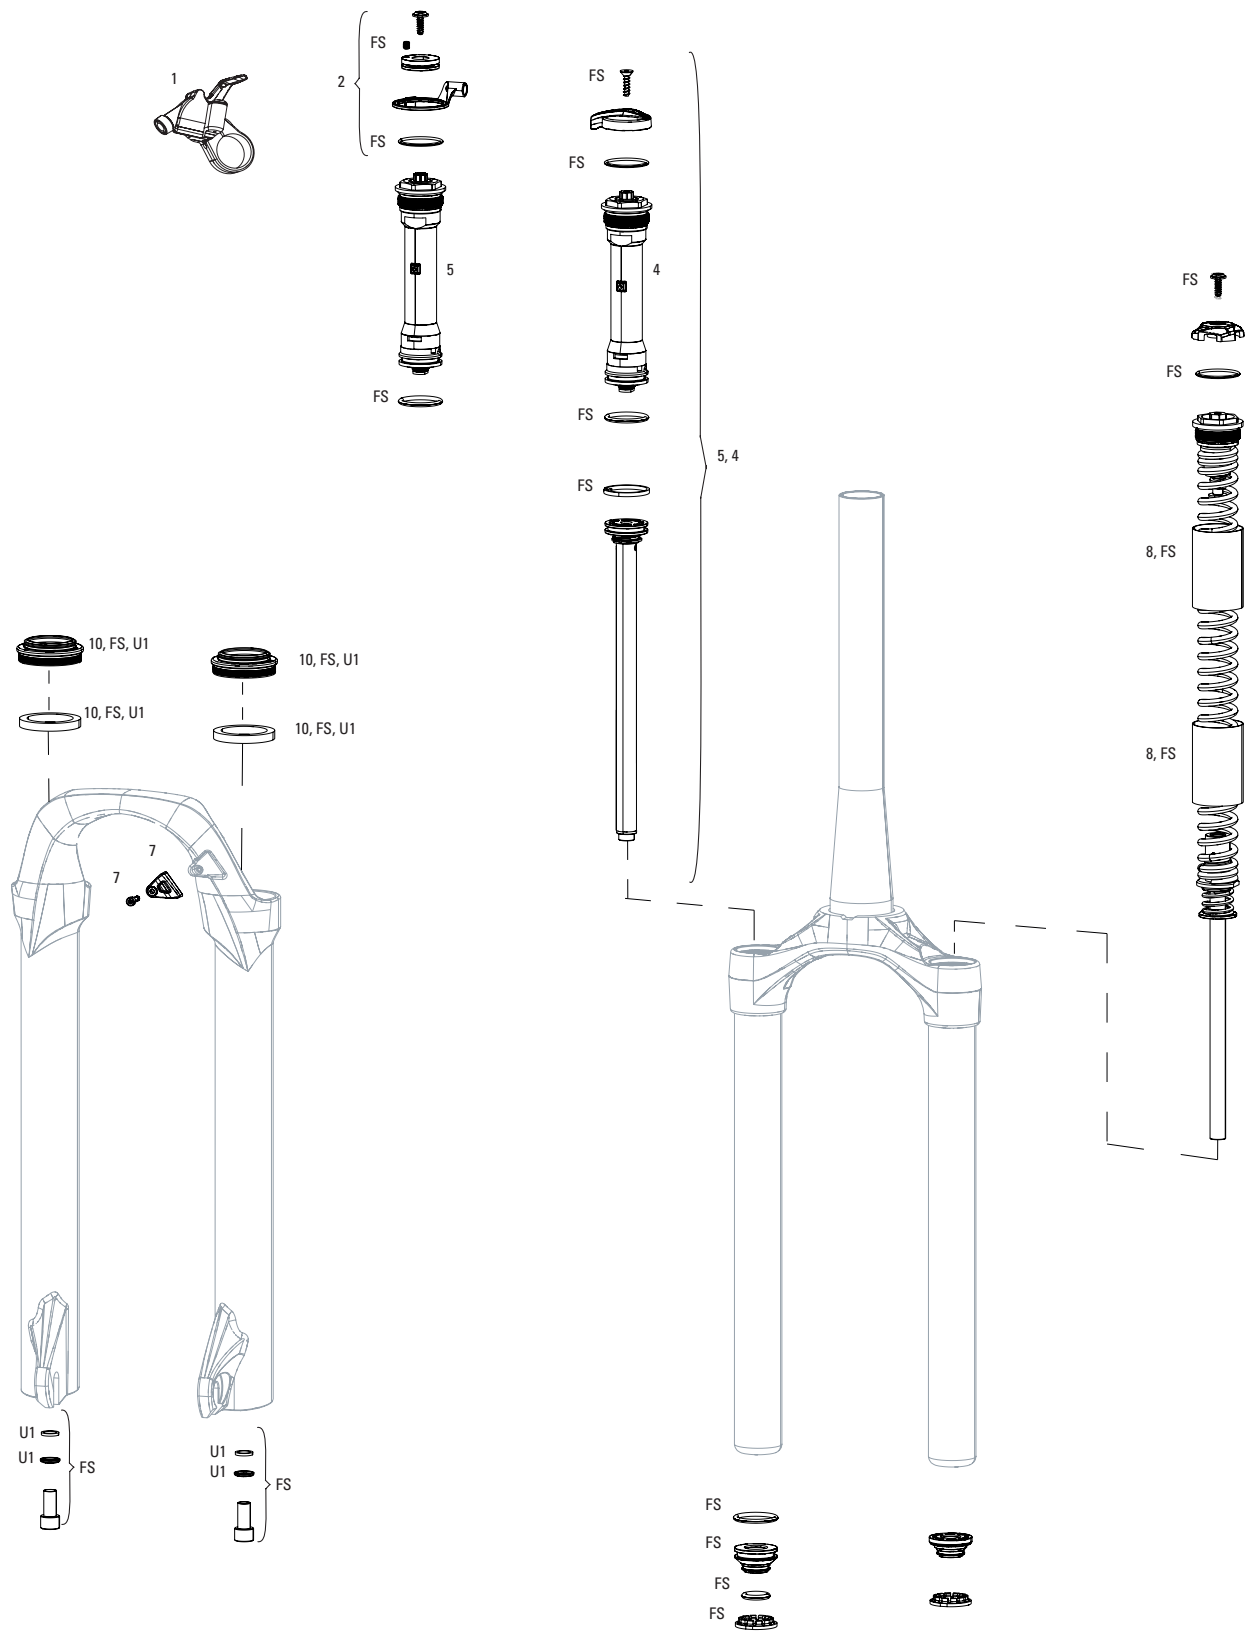

JUDY TK B1 (2021+)

FS-JDY-TK-B1

Note:

1. Full service kits include replaceable o-rings, glide rings, retaining rings, crush washers, crush washer retainers and shaft bolts/nuts. Not all service parts are pictured. All basic service kits include the following replaceable wear items: o-rings, glide rings, dust seals, and foam rings.