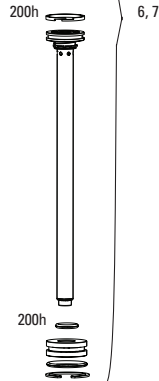

35 GOLD RL A1-A2 (2020-2024)

FS-35G-RL-A1, FS-35G-RL-A2

1. **Note:**
1. 200h service kits include replaceable o-rings, glide rings, retaining rings, crush washers, crush washer retainers and shaft bolts/nuts. All air service kits include replacement schrader valve cores.
  2. EMTB (fender mount) lower leg and CSU are not cross-compatible with non-fender CSU and lower leg variants.
  3. Convert from Crown Adjust to Remote Adjust: Remote compression damper, remote compression adjuster spool, cable clamp and remote lever assembly.
  4. Decal and Maxle pages can be found in back of the catalog.