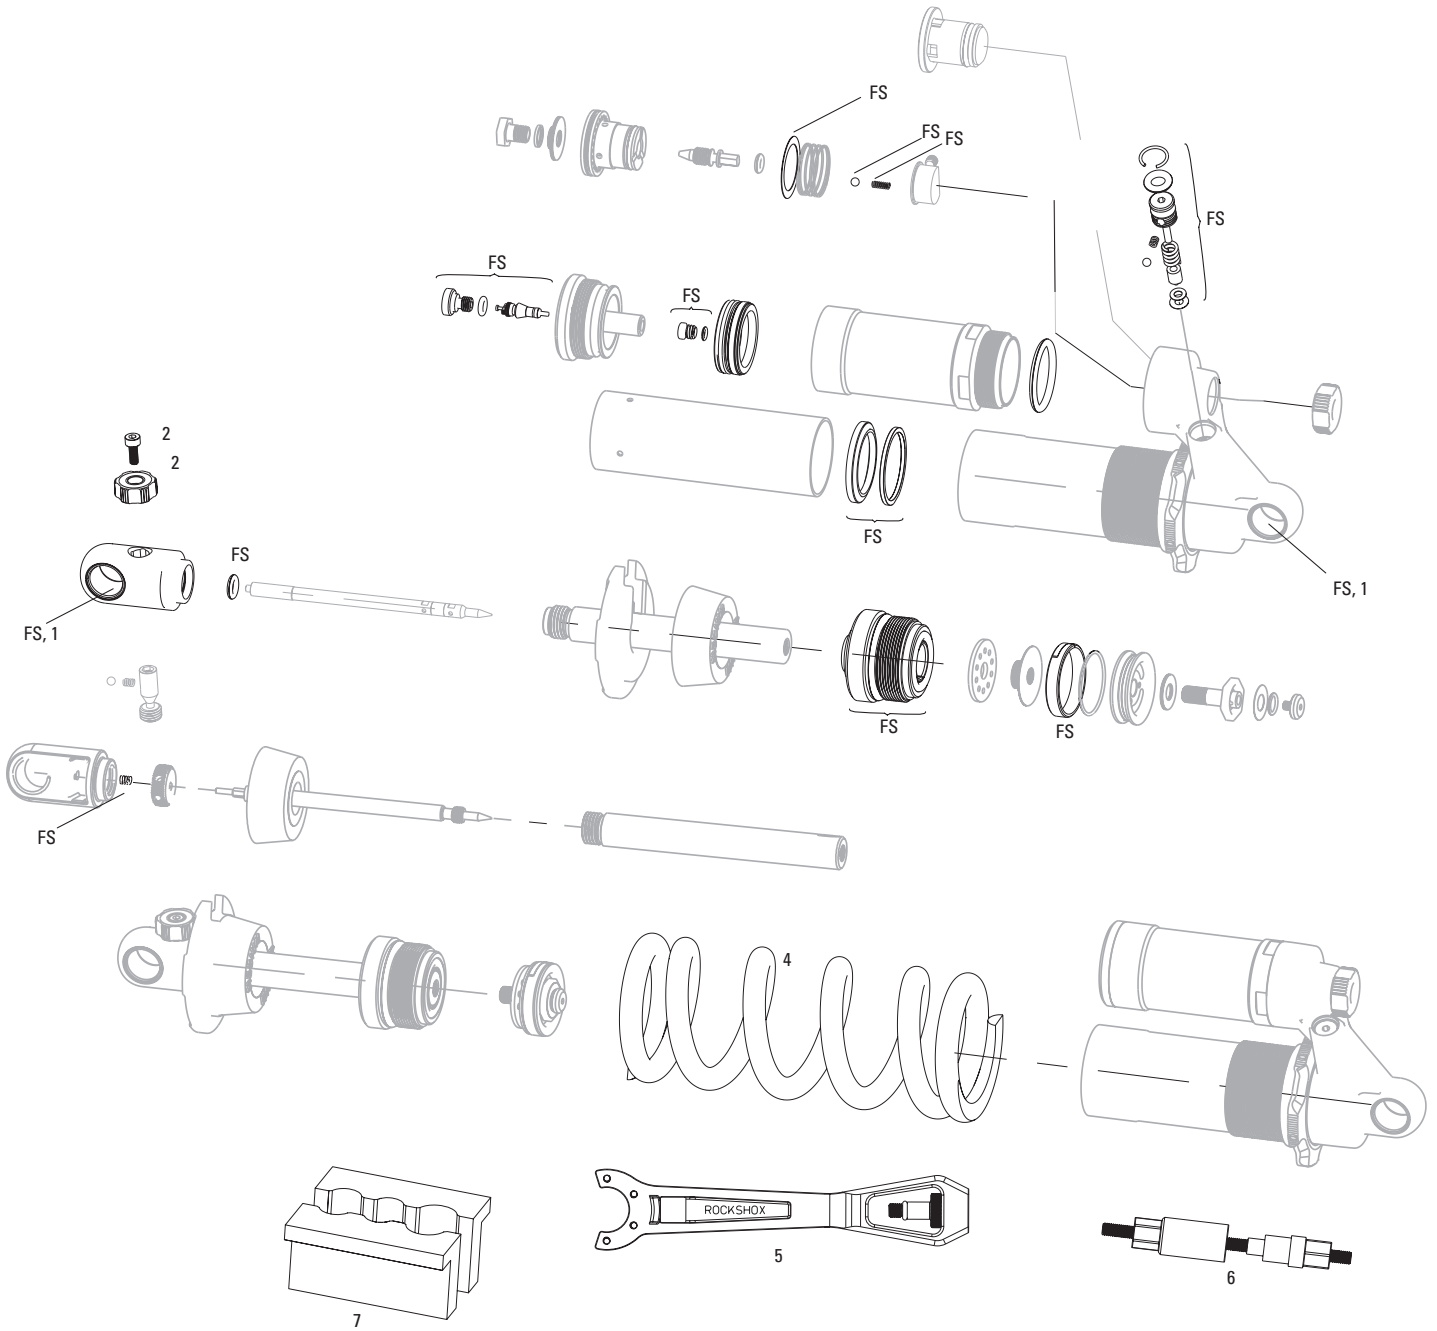

VIVID COIL A1-A2 (2008-2013)

Note:

1. Not all service parts may be visible in exploded views. Vivid Service Kit includes all o-rings, seals, glide rings, ball bearings, and detent springs.
2. Please note all model year identification in kit descriptions for compatibility.
3. Use appropriate aluminum spring collar/retainer (item 18) with spring rates 250lb - 500 lb. Use appropriate Steel spring collar/retainer (item 18) with spring rates 550lb - 650lb. See chart for reference.
4. Please refer to the Spring / Collar / Retainer Guide for the correct spring collar/retainer.
5. Use "1/2"x1/2" Rear Shock Bushing/Mount Hardware Tool" to remove and install eyelet bushing and mounting hardware.
6. Full Service kits contain updated sealhead assembly.

Spring / Collar/Retainer Guide		Shock Stroke					
		51mm 2.0in	57mm 2.25in	63mm 2.5in	70mm 2.75in	76mm 3.0in	89mm 3.5in
Spring Weight	200lb						
	250lb	n/a	n/a	Aluminum	Aluminum	Aluminum	
	300lb						
	350lb	Aluminum	Aluminum	Aluminum	Aluminum		
	400lb						
	450lb						
	500lb	Steel	Steel	Steel	Steel	Steel	
	550lb						
600lb	Steel	n/a	n/a	n/a	n/a		
650lb