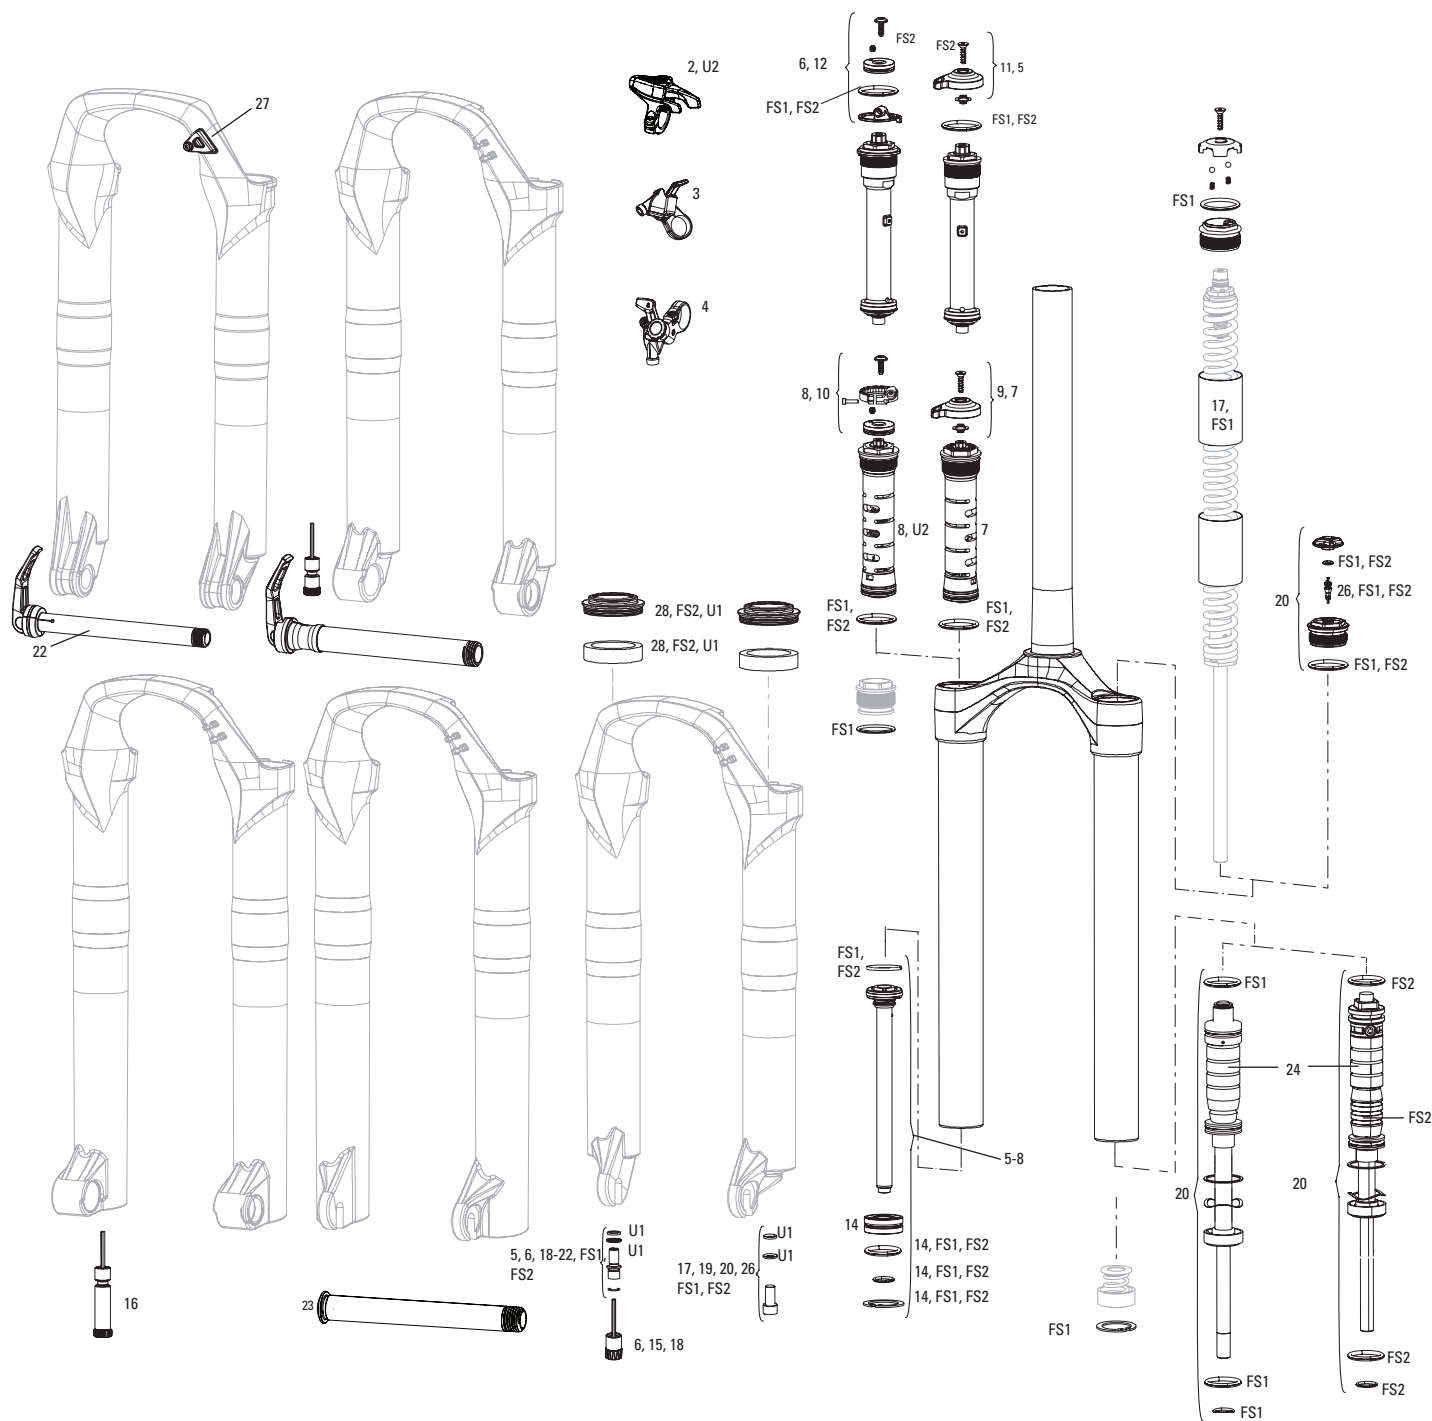

RECON GOLD A1-A3 (2011-2017)

FS-RCNG-TK-A1, FS-RCNG-R-A1, FS-RCNG-RL-A1, FS-RCNG-TK-A2, FS-RCNG-RL-A2, FS-RCNG-TK-A3, FS-RCNG-RL-A3

Note:

1. Full service kits include replaceable o-rings, glide rings, retaining rings, crush washers, crush washer retainers and shaft bolts/nuts. All air service kits include replacement schrader valve cores. Not all service parts are pictured. All basic service kits include the following replaceable wear items: o-rings, glide rings, dust seals, and foam rings.
2. Convert from Crown Adjust to Remote Adjust. Remote compression damper requires remote compression adjuster spool, and remote lever assembly.
3. 2013+ Recon Gold compatible with 10mm cable pull PushLoc or OneLoc