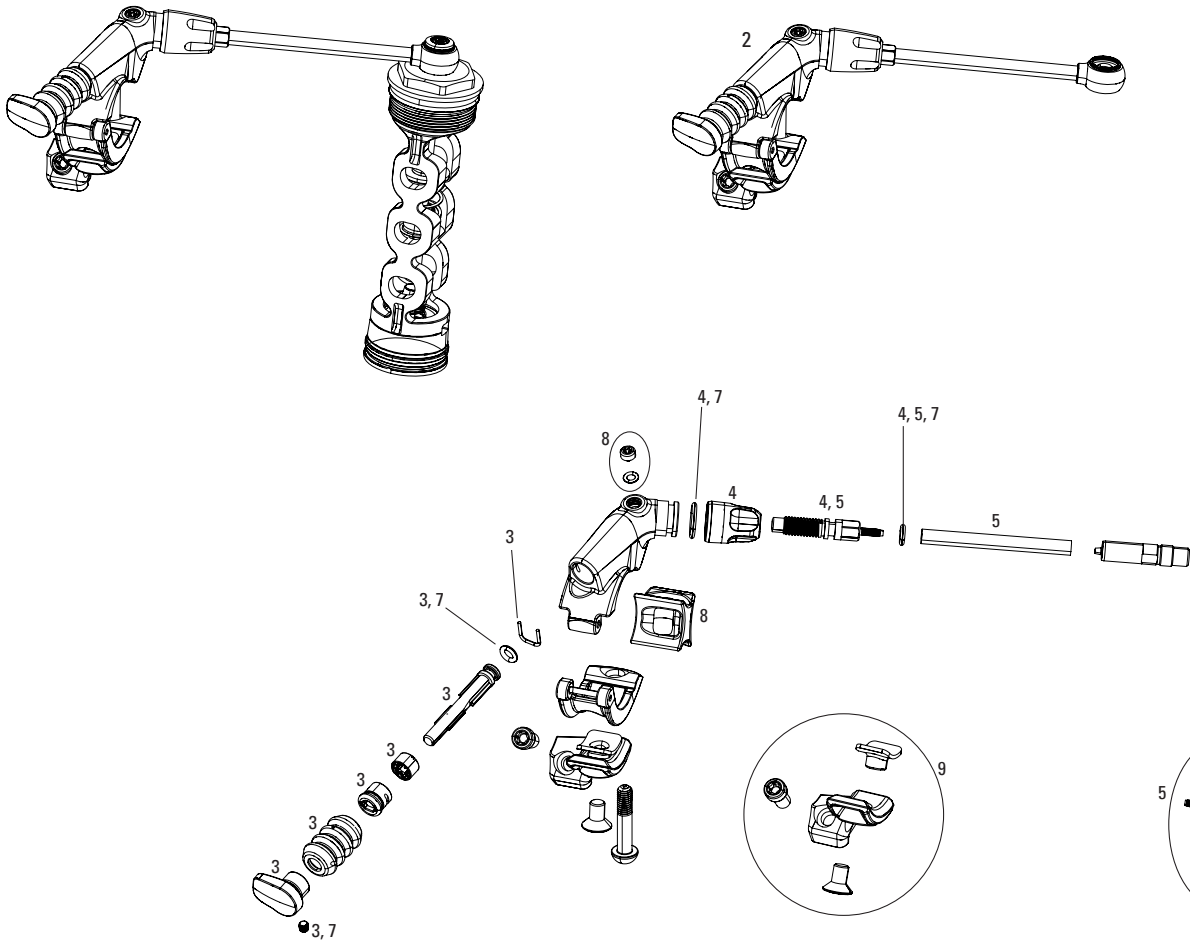

XLOC SPRINT FRONT SUSPENSION A1-A2 (2011-2019)

Note:

1.2014+ Xloc Remote (Gold Adjuster Knob) compatible with kits labeled "Gold Adjuster" only

2	11.4315.013.050	REMOTE - XLOC SPRINT LEFT GOLD ADJUSTER (INCLUDES HOSE/BANJO) - SID/REVELATION
2	11.4315.013.060	REMOTE - XLOC SPRINT RIGHT GOLD ADJUSTER (INCLUDES HOSE/BANJO) - SID/REVELATION
3	11.4315.014.010	REMOTE BUTTON KIT - XLOC LEFT (INCLUDES BUTTON, HYDRAULIC PISTON ASSEMBLY, BOOT) - XLOC
3	11.4315.014.020	REMOTE BUTTON KIT - XLOC RIGHT (INCLUDES BUTTON, HYDRAULIC PISTON ASSEMBLY, BOOT) - XLOC
4	11.4318.008.000	REMOTE ADJUSTER KIT - XLOC FLOODGATE - XLOC SPRINT/FULL SPRINT - GOLD ADJUSTER 2014-2016
5	11.4018.060.000	REMOTE HYDRAULIC HOSE KIT - (INCLUDES RETAINING RING, BANJO O-RINGS & HOSE BARB O-RING) - XLOC
7	11.4315.019.000	REMOTE SERVICE KIT - XLOC SPRINT- SID/REVELATION
8	11.6818.001.000	REMOTE DISCRETE PUCK - HYDRAULIC REMOTE (SPACER) FOR XLOC REMOTES QTY2
9	11.5315.049.010	DISC BRAKE LEVER CLAMP SHIFTER MOUNTING BRACKET - (MMX) LEFT -GUIDE ULT/RSC/RS/RE/R,LEVEL ULT/TLM/TL, CODE RSC/R, DB5 ELIXIR 9/7/CR MAG/X0/ XX, QTY 1
9	11.5315.049.020	DISC BRAKE LEVER CLAMP SHIFTER MOUNTING BRACKET - (MMX) RIGHT -GUIDE ULT/RSC/RS/RE/R,LEVEL ULT/TLM/TL, CODE RSC/R, DB5 ELIXIR 9/7/CR MAG/X0/ XX, QTY 1
ns	11.4315.011.030	ROCKSHOX BLEED KIT (XLOC/TOTEM) QTY 2 (INCLUDES TWO SYRINGESAND FITTINGS, ONE TORX TOOL)
ns	00.4318.007.001	ROCKSHOX STANDARD BLEED KIT (INCLUDES 2 SYRINGES/FITTINGS, REVERB HYDRAULIC FLUID, 120ML BOTTLE NEW)
ns	11.4315.021.070	ROCKSHOX REVERB HYDRAULIC FLUID, 120ML BOTTLE - REVERB A1-B1 POST/ALL REVERB REMOTES/SPRINT REMOTES
ns	11.4015.354.040	ROCKSHOX REVERB HYDRAULIC FLUID, 1 LITER BOTTLE - REVERB A1-B1 POST/ALL REVERB REMOTES/SPRINT REMOTES