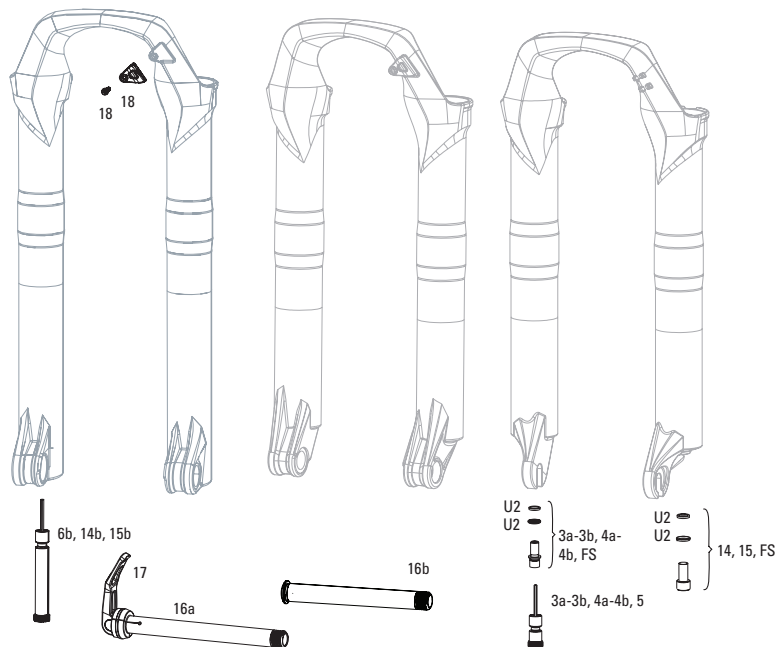

SEKTOR GOLD A1-B2 (2011-2017)

FS-SKTG-TK-B1, FS-SKTG-RL-A1, FS-SKRG-RL-B2

Note:

1. All basic service kits include the following replaceable wear items: o-rings, glide rings, dust seals, and foam rings.
2. Convert from Crown Adjust to Remote Adjust: Remote compression damper, remote compression adjuster spool, cable clamp and remote lever assembly.
3. Maximum Tire Diameter: 714mm Maximum Tire Width: 81mm
4. 32mm Boost lower legs use flangless wiper seals.
5. Decal pages can be found in back of the catalog.