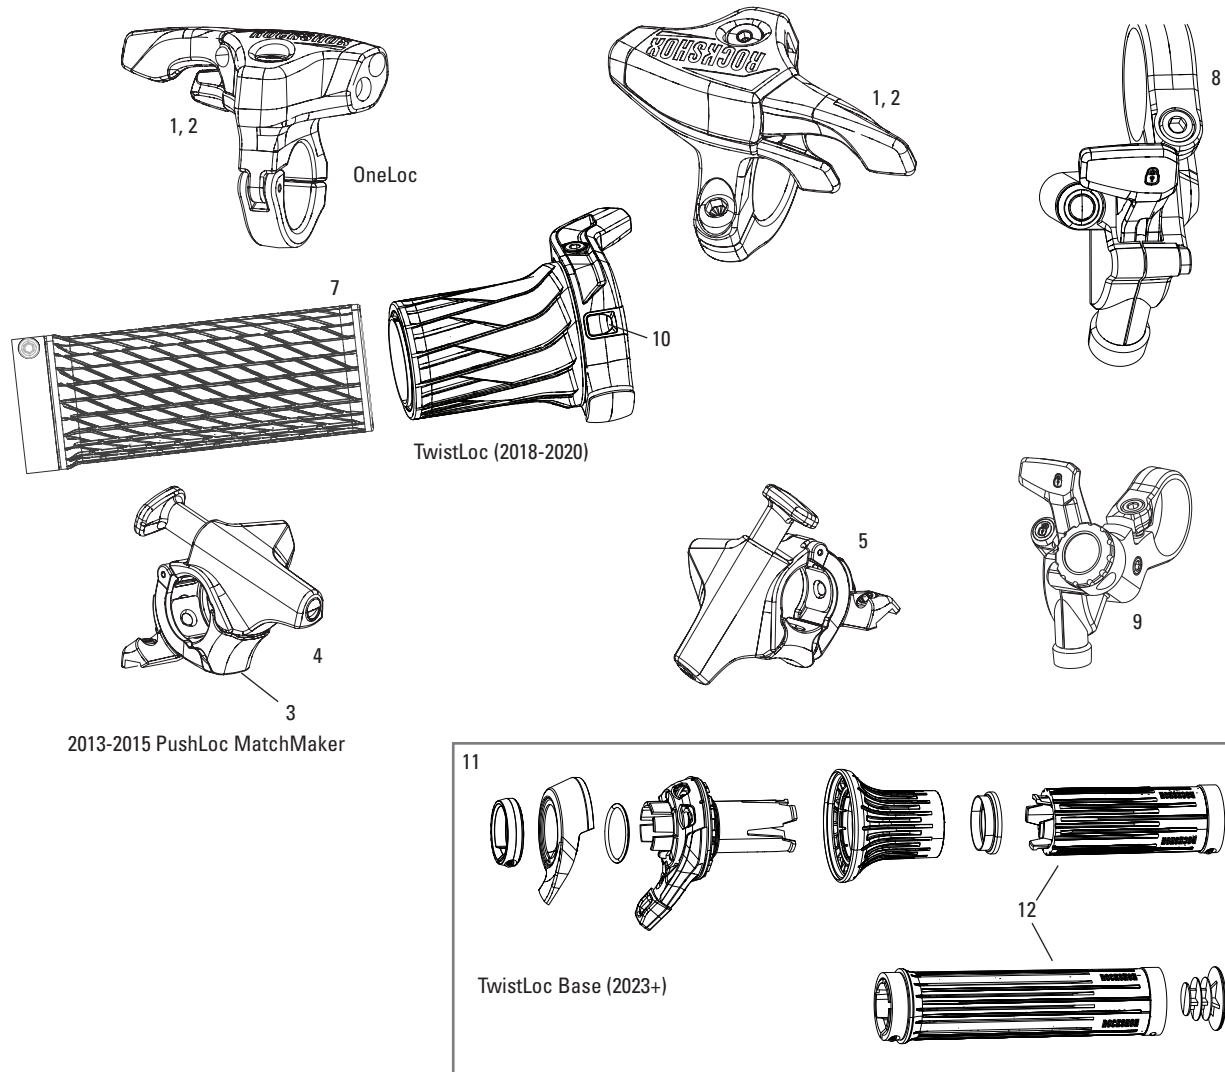

**ONELOC (2016-2020), PUSHLOC (2007-2012)/PUSHLOC (2013-2015),
TWISTLOC (2018-2020)/TWISTLOC BASE (2023+), POPLOC (2012-2020)**

1. **Note:**
1. 2013-2015 PushLoc is right and left-specific and is compatible only with 2013+ Motion Control and Recon Gold TurnKey compression dampers. Cable pull = 10mm.
  2. Pre-2013 PushLoc and PopLoc are compatible only with pre-2013 Motion Control compression dampers and is convertible to left and right vertical, and left and right horizontal. Cable pull = 17mm.
  3. OneLoc is compatible with 2013+ Motion Control and Recon Gold TK dampers with 10mm cable pull and replaces PushLoc.
  4. 2023 TwistLoc Base ships with two cables for use with front and rear suspension. One cable can be removed for use with one or the other.
  5. 2023 Twist Loc Base lock-on grips are cross compatible with SRAM Eagle Grip Shift lock-on grips.
  6. RockShox remotes uses standard derailleur cables and housing.

1	00.4318.002.009	REMOTE - ONELOC LEFT/ABOVE, RIGHT/BELOW 10MM, REMOTE ONLY (INCLUDES REMOTE, CABLE&HOUSING) - METRIC REAR SHOCKS, RL (2013+) & CHARGER DAMPERS
2	00.4318.002.010	REMOTE - ONELOC RIGHT/ABOVE, LEFT/BELOW 10MM, REMOTE ONLY (INCLUDES REMOTE, CABLE&HOUSING) - METRIC REAR SHOCKS, RL (2013+) & CHARGER DAMPERS
3	11.6818.001.000	REMOTE DISCRETE PUCK - HYDRAULIC REMOTE (SPACER) FOR XLOC REMOTES QTY2
4	11.5315.049.010	DISC BRAKE LEVER CLAMP SHIFTER MOUNTING BRACKET - (MMX) LEFT -GUIDE ULT/RSC/RS/RE/R,LEVEL ULT/TLM/TL, CODE RSC/R, DB5 ELIXIR 9/7/CR MAG/X0/ XX, QTY 1
5	11.5315.049.020	DISC BRAKE LEVER CLAMP SHIFTER MOUNTING BRACKET - (MMX) RIGHT -GUIDE ULT/RSC/RS/RE/R,LEVEL ULT/TLM/TL, CODE RSC/R, DB5 ELIXIR 9/7/CR MAG/X0/ XX, QTY 1
7	00.4318.026.000	LOCKING GRIPS FOR TWISTLOC 77/125MM WITH BLACK CLAMPS AND END PLUG - TWISTLOC A1(2018-2023)
8	11.4308.848.000	REMOTE - POPLOC LEFT 17MM CABLE PULL - RL (PRE-2013) & ALL TK DAMPERS, (NOT COMPATIBLE WITH 2013+ MOCO)
8	11.4309.207.000	REMOTE - POPLOC RIGHT 17MM CABLE PULL - RL (PRE-2013) & ALL TK DAMPERS
9	11.4308.849.000	REMOTE - POPLOC LEFT ADJUSTABLE 17MM CABLE PULL (NOT COMPATIBLE WITH 2013+ MOCO RL) - RL (PRE-2013) & TK DAMPERS
9	11.4309.208.000	REMOTE - POPLOC RIGHT ADJUSTABLE 17MM CABLE PULL (NOT COMPATIBLE WITH 2013+ MOCO RL) - RL (PRE-2013) & TK DAMPERS
ns	11.4311.184.000	REMOTE - POPLOC RIGHT SHOCK - ARIO
10	11.4018.112.000	REMOTE PLUGS- TWISTLOC (INCLUDES RUBBER TAB FOR LOCK/UNLOCK ICON) QTY 10
11	00.4318.059.000	REMOTE - TWISTLOC BASE FULL SPRINT LEFT 2 POSITION (INCLUDES CABLES, HOUSING, LEFT AND RIGHT GRIPS) - 2 POSITION REMOTE FORKS AND SHOCKS B1
11	00.4318.059.001	REMOTE - TWISTLOC BASE FULL SPRINT LEFT 3 POSITION (INCLUDES CABLES, HOUSING, LEFT AND RIGHT GRIPS) - 3 POSITION REMOTE FORKS AND SHOCKS B1
12	00.4318.026.003	GRIPS FOR TWISTLOC 77/125MM TEXTURED GRIPS (INCLUDES BLACK CLAMPS, END PLUGS) - TWISTLOC BASE B1+ (2023+)