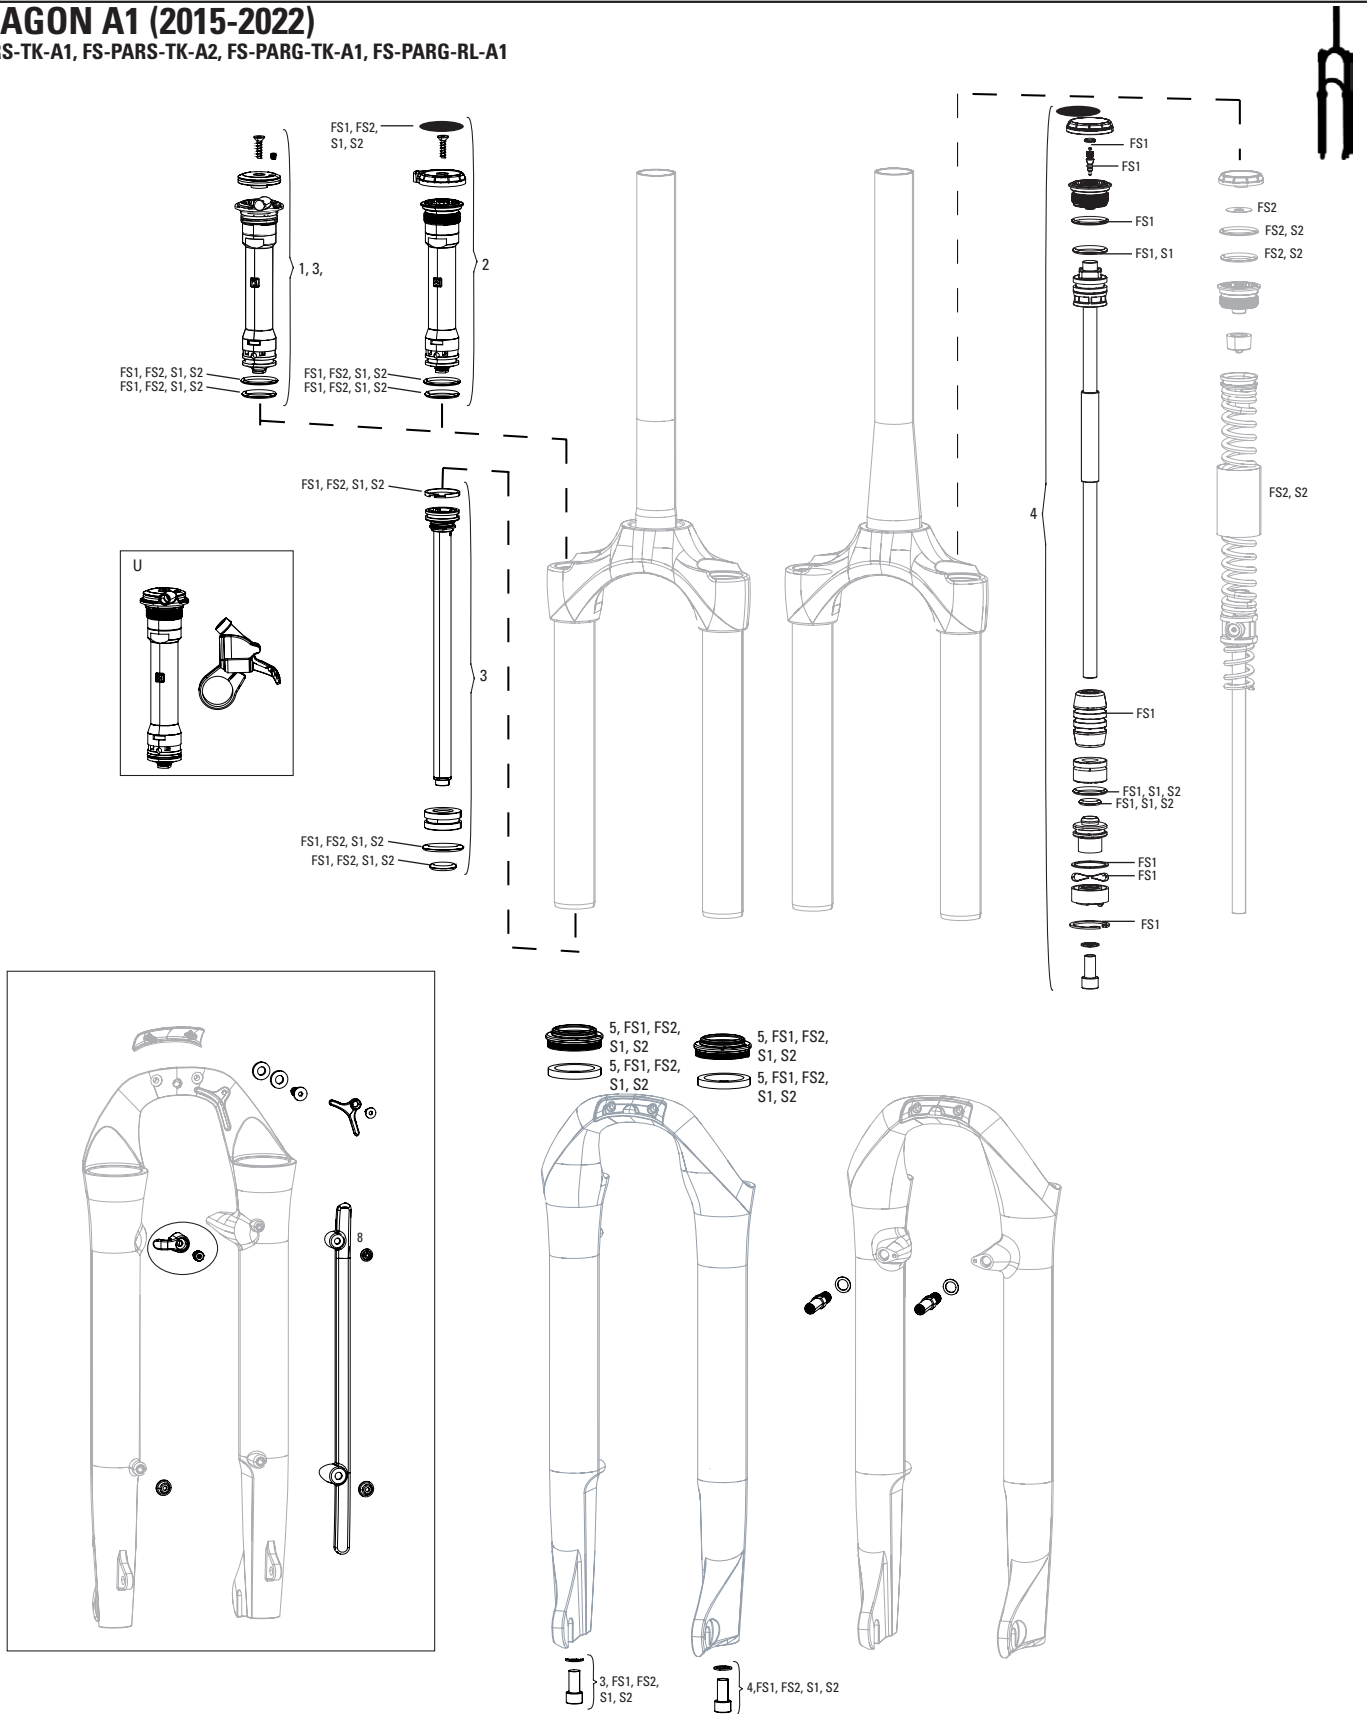

PARAGON A1 (2015-2022)

FS-PARS-TK-A1, FS-PARS-TK-A2, FS-PARG-TK-A1, FS-PARG-RL-A1

Note:

1. Full service kits include replaceable o-rings, glide rings, retaining rings, crush washers, crush washer retainers and shaft bolts/nuts. All basic service kits include the following replaceable wear items: o-rings, glide rings, dust seals, and foam rings.
2. All lower legs include bushings, foam rings and dust seals installed.
3. Paragon lower legs are only available in Post Mount or Disc Brake variants; not both together.
4. Decal page can be found in back of the catalog.