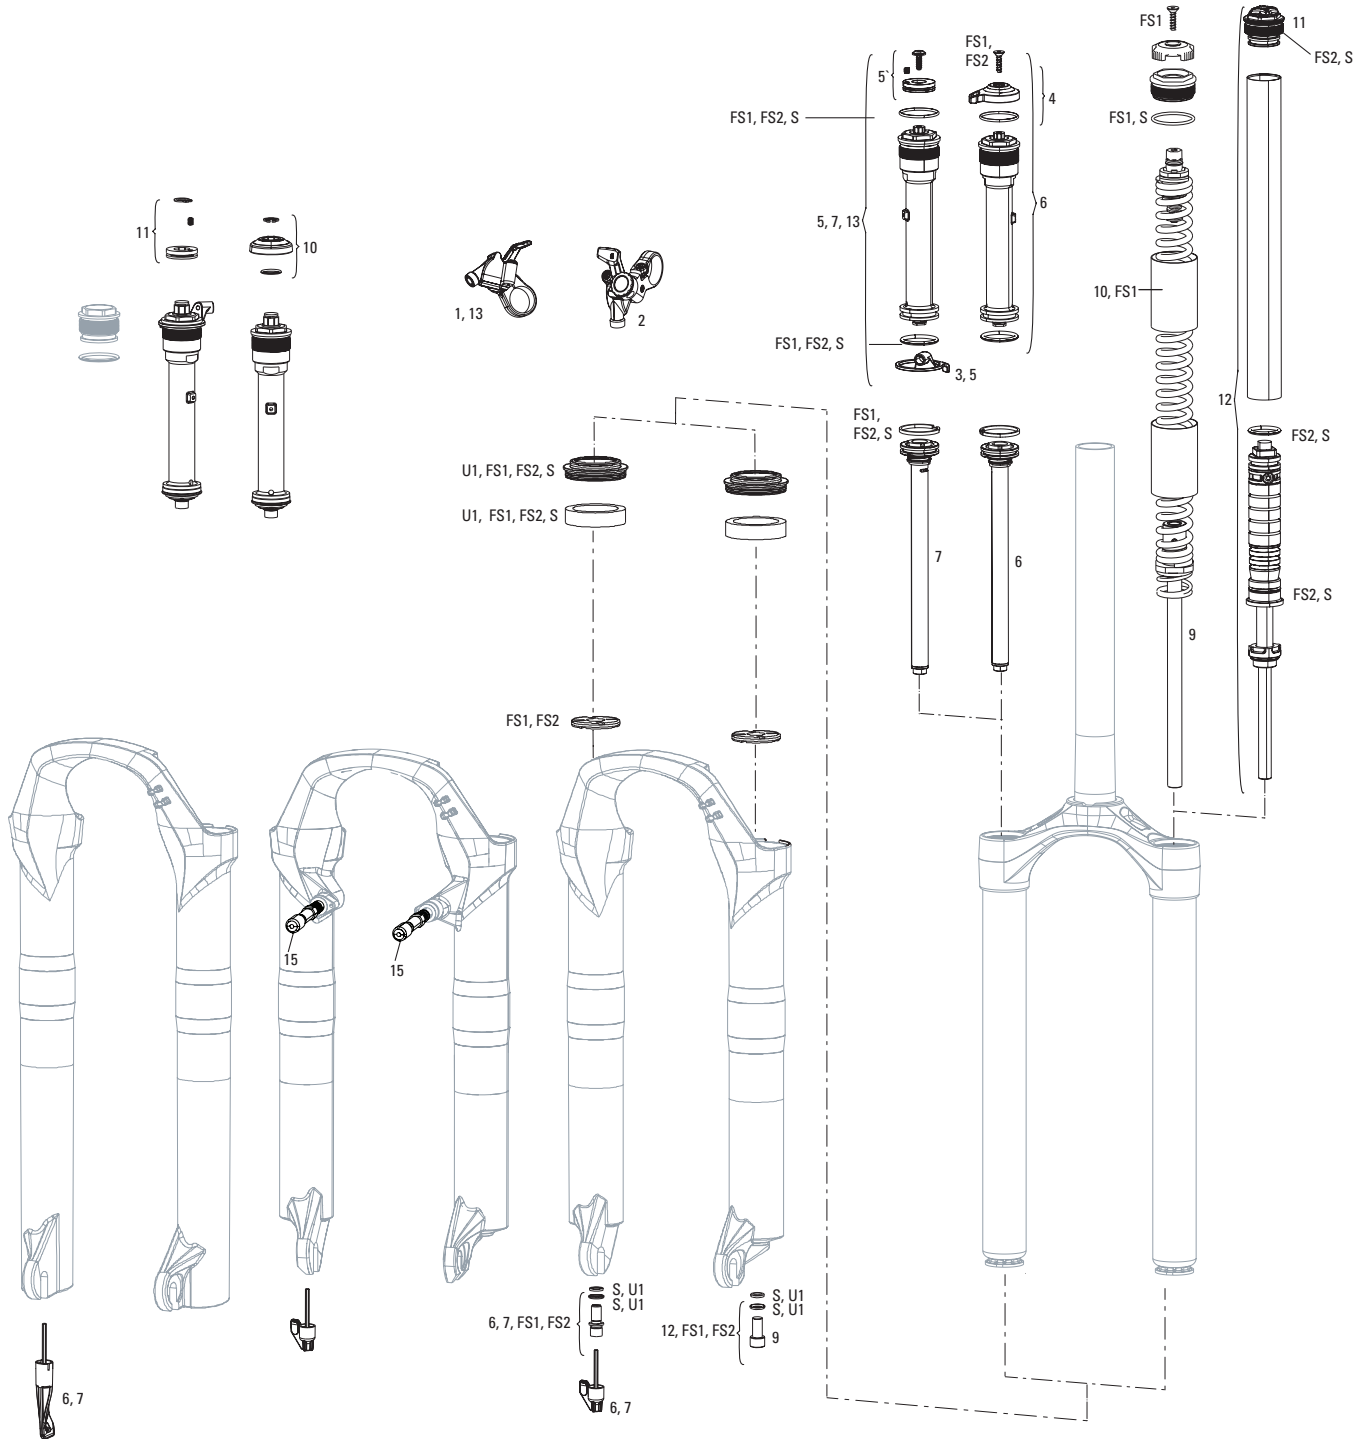

XC32 A1-A3 (2011-2015)

FS-XC32-TK-A1, FS-XC32-TK-A2, FS-XC32-RL-A2, FS-XC32-TK-A3, FS-XC32-TK-A4

Note:

1. Full service kits include replaceable o-rings, glide rings, retaining rings, crush washers, crush washer retainers and shaft bolts/nuts. All air service kits include replacement schrader valve cores. Not all service parts are pictured. All basic service kits include the following replaceable wear items: o-rings, glide rings, dust seals, and foam rings.

2. Convert from Crown Adjust to Remote Adjust: Remote compression damper requires remote compression adjuster spool, cable clamp, and remote lever assembly.