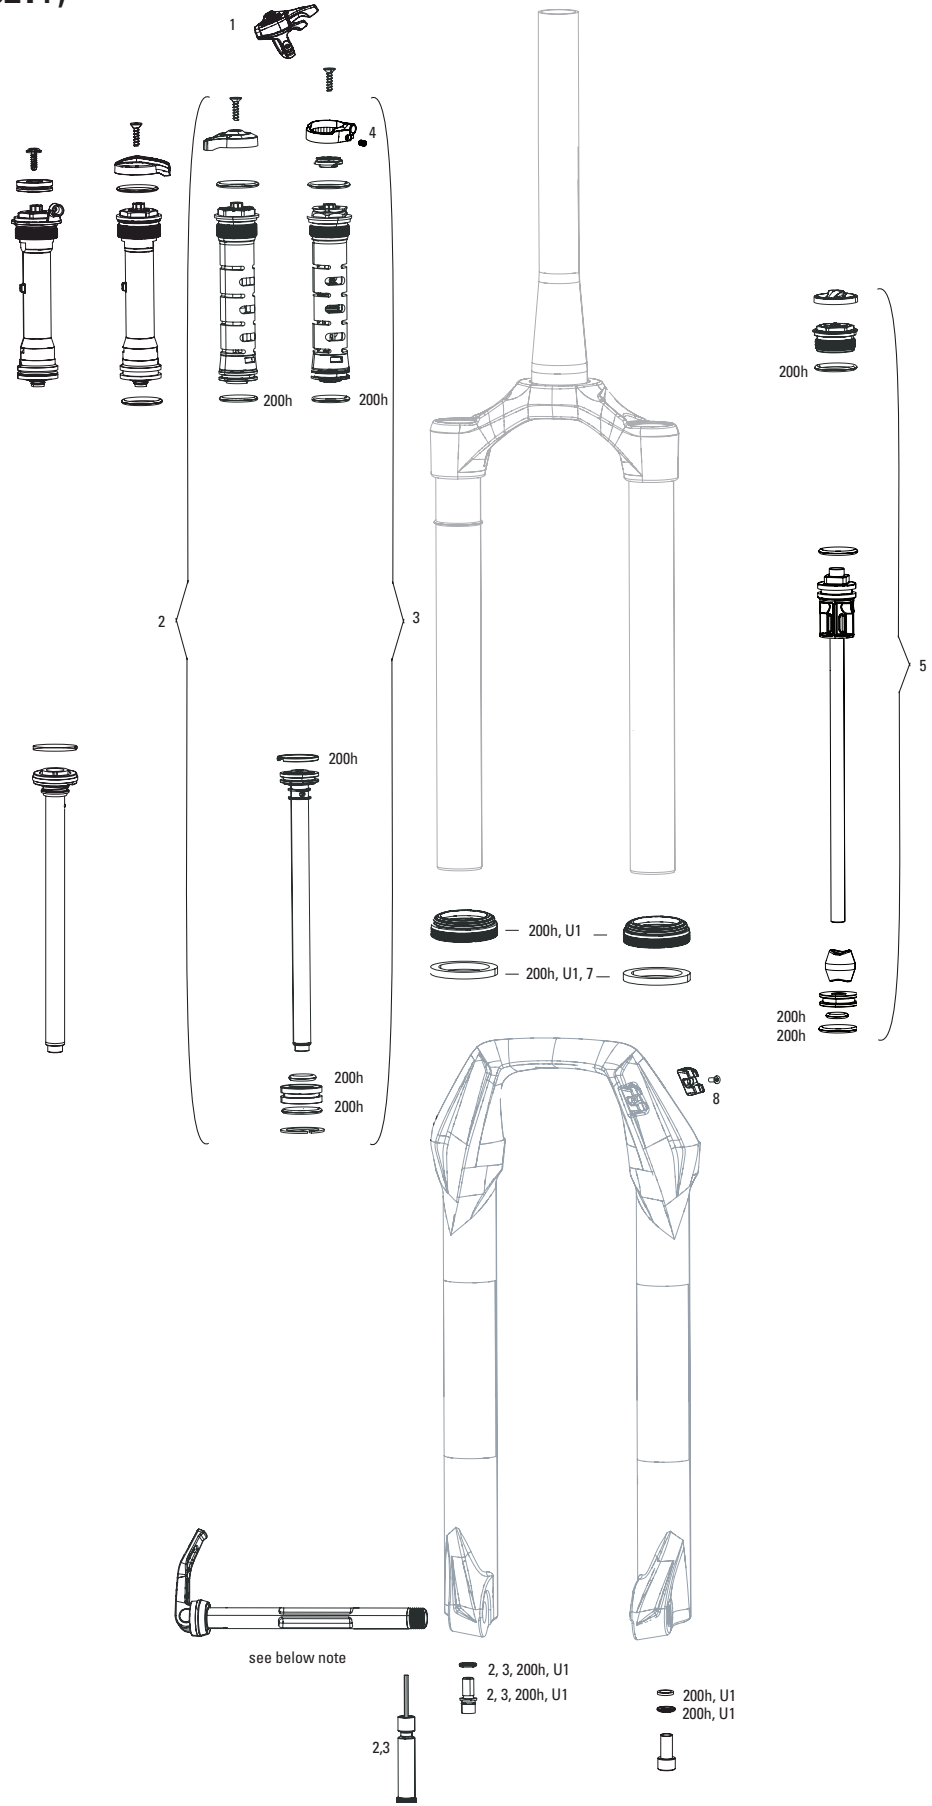

RECON GOLD C1 (2021+)
FS-RCNG-RL-C1

Note:
1. Decal and Maxle pages can be found in back of the catalog.