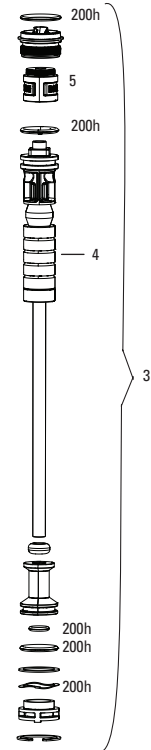

35 GOLD RL A1-A2 (2020-2024)

FS-35G-RL-A1, FS-35G-RL-A2

1. **Note:**
1. 200h service kits include replaceable o-rings, glide rings, retaining rings, crush washers, crush washer retainers and shaft bolts/nuts. All air service kits include replacement schrader valve cores.
  2. EMTB (fender mount) lower leg and CSU are not cross-compatible with non-fender CSU and lower leg variants.
  3. Convert from Crown Adjust to Remote Adjust: Remote compression damper, remote compression adjuster spool, cable clamp and remote lever assembly.
  4. Decal and Maxle pages can be found in back of the catalog.