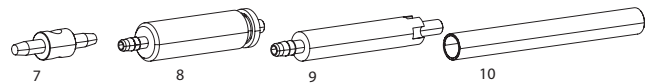

REVERB/REVERB STEALTH REMOTE A1-A2 (2011-2016)

RM-RVB-A1, RM-RVB-A2

Note:
1. A1 - Remote silver adjuster knob - compatible with A1 Reverb only (2011-2013)
2. A2 - Remote black adjuster knob - compatible with A2 & B1 Reverb only (2013-2016)
3. A1 - specific parts not compatible with A2

REVERB / REVERB STEALTH REMOTE A1-A2 (2011-2016)

RM-RVB-A1, RM-RVB-A2

REMOTE A2	
2	11.6815.026.050 REMOTE - REVERB (LEFT ABOVE/RIGHT BELOW) MMX (INCLUDES REMOTE, MMX CLAMP, DISCRETE PUCK, 2000MM HOSE, BARB, NEW STRAIN RELIEF) - REVERB A2
2	11.6815.026.060 REMOTE - REVERB (RIGHT ABOVE/LEFT BELOW) MMX (INCLUDES REMOTE, MMX CLAMP, DISCRETE PUCK, 2000MM HOSE, BARB, NEW STRAIN RELIEF) - REVERB A2
MATCHMAKER CLAMP	
3	11.5315.049.010 DISC BRAKE LEVER CLAMP SHIFTER MOUNTING BRACKET - (MMX) LEFT -GUIDE ULT/RSC/RS/RE/R,LEVEL ULT/TLM/TL, CODE RSC/R, DB5 ELIXIR 9/7/CR MAG/X0/ XX, QTY 1
3	11.5315.049.020 DISC BRAKE LEVER CLAMP SHIFTER MOUNTING BRACKET - (MMX) RIGHT -GUIDE ULT/RSC/RS/RE/R,LEVEL ULT/TLM/TL, CODE RSC/R, DB5 ELIXIR 9/7/CR MAG/X0/ XX, QTY 1
4	11.6818.001.000 REMOTE DISCRETE PUCK - HYDRAULIC REMOTE (SPACER) FOR XLOC REMOTES QTY2
BARBS	
5	11.6815.022.010 SEATPOST HOSE BARB - REVERB POST (QTY 1) - REVERB
5	11.6815.022.020 SEATPOST HOSE BARB - REVERB POST (QTY 10) - REVERB
6	11.6815.022.030 REMOTE HOSE BARB - REVERB REMOTE (QTY 1) - REVERB
6	11.6815.022.040 REMOTE HOSE BARB - REVERB REMOTE (QTY 10) - REVERB
TOOLS	
7	00.6815.066.030 SEATPOST BARB CONNECTOR - REVERB STEALTH
8	00.6815.066.020 SEATPOST BLEED TOOL - REVERB
9	00.6815.066.010 SEATPOST OIL HEIGHT TOOL - REVERB
10	00.6818.043.000 SEATPOST IFP HEIGHT TOOL (210MM LENGTH) - REVERB AXS/REVERB A1-B1/REVERB STEALTH A2-C1
11	11.6815.025.010 SEATPOST HYDRAULIC HOSE - (2000MM) KIT (INCLUDES NEW HOSE, NEW STRAIN RELIEF, NEW BARB) - REVERB A1-B1
12	11.6818.055.000 SEATPOST BLEED SCREW - REVERB STEALTH & REVERB REMOTE (INCLUDES BLEED SCREWS & O-RINGS) (QTY 10) REVERB REMOTE A1-A2, REVERB STEALTH A1-C1 (2011-2020)