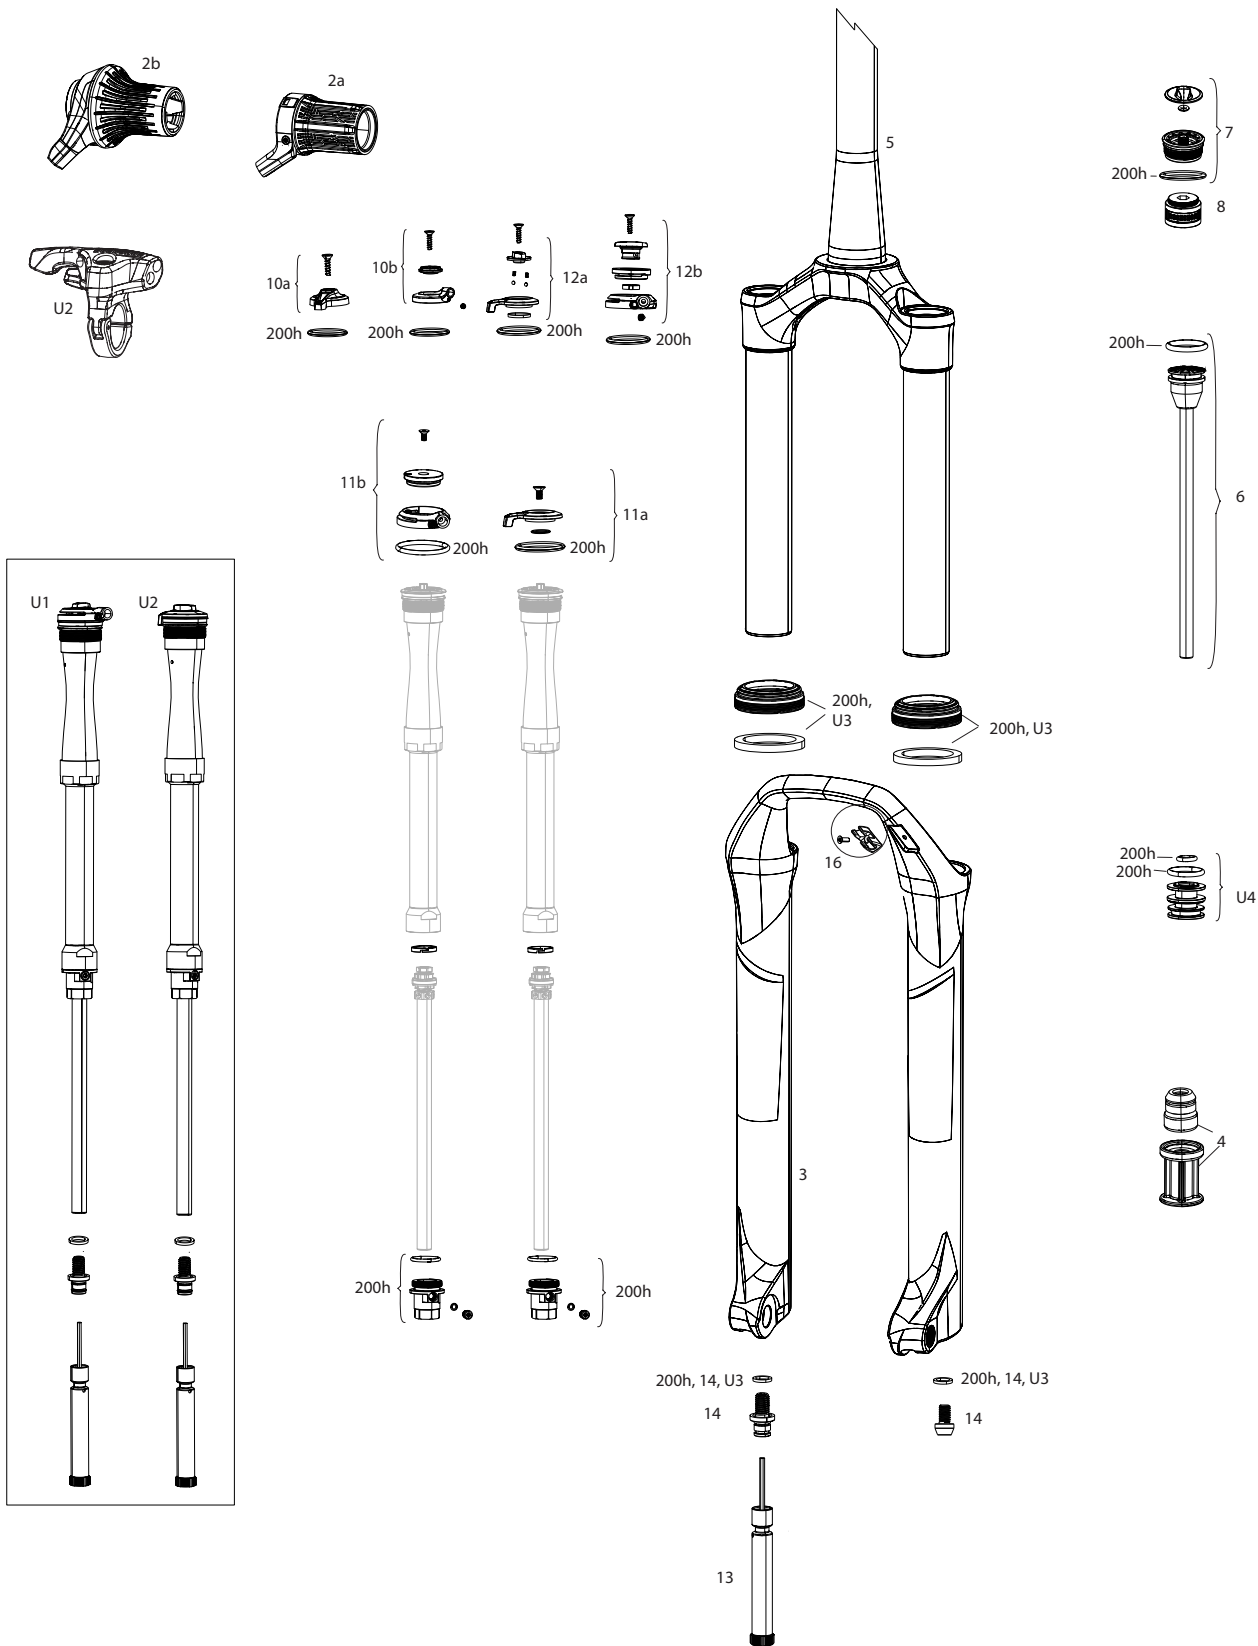

SID (32MM) SELECT/SELECT+/ULTIMATE B4 (2020)

FS-SID-SEL-B4, FS-SID-SELP-B4, FS-SID-ULT-B4

Note:

1. 2020 SID models require exact oil and grease type called out on service kit label and in the service manual. See www.sram.com/service for more info.
2. Convert from Crown Adjust to Cable Remote Adjust: Remote compression damper, remote compression adjuster spool, cable clamp and remote lever assembly.
3. SID chassis and internals may be travel-specific. See part kit descriptions for identification.
4. Decal and Maxle pages can be found in back of the catalog.