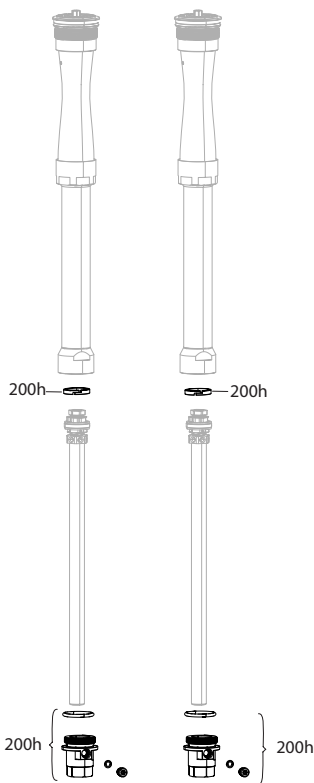

Charger Race Day 2

Note:

1. 2 Position dampers are compatible with OneLoc and 2P TwistLoc remotes.
2. 3 Position dampers are compatible with 3p TwistLoc remotes.
3. Complete damper upgrade kit required to convert from Crown Adjust to Cable Remote Adjust.
4. Decal and Maxle pages can be found in back of the catalog.
5. 15x110 Boost Maxle not compatible with 32mm SID C1, use 15x100 Maxle. See parts page for compatible parts.