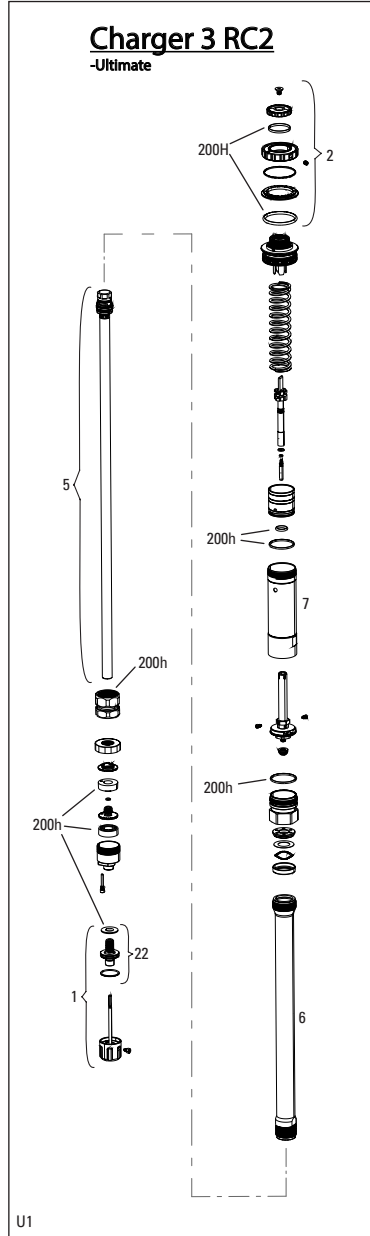

SPARES

bulk	11.4018.121.000	FORK DUST WIPER KIT - 38MM (QTY 20) - ZEB A1+ (2021+)/DOMAIN B1+ (2022+)/BoXXer D1+(2024+)
16	11.4018.126.000	FORK HUB ENDCAP ADAPTERS - (CONVERTS FROM 31MM TO 21MM FOR USE WITH NON-TORQUE CAP HUBS) - PIKE C1/LYRIK D1/ZEB A2 FLIGHT ATTENDANT (2023+)
17	11.4018.115.001	FORK HOSE CLAMP - GLOSS BLACK (INCLUDES CABLE CLAMP, SCREW) ZEB A1 (2021+), ZEB/PIKE/LYRIK FLIGHT ATTENDANT (2022+)/BOXXER D1+(2024+), DOMAIN B1+ (2025+), PSYLO A1+ (2025+)
18	11.4018.116.001	FORK FOAM RING KIT - 38MM X 6MM (QTY 20) - ZEB A1+ (2021+)/DOMAIN B1+ (2022+)
19	11.4015.403.090	FORK SHAFT FASTENER KIT - (INCLUDES SHAFT BOLTS & CRUSH WASHERS) - REVELATION RC A1+/YARI CHR C A1+, LYRIK/PIKE/PIKE DJ/BOXXER/ZEB CHARGER A1+
20	11.4015.259.000	FORK CRUSH WASHERS - 8MM (QTY 50)
ns	11.4308.327.002	AIR VALVE KIT - SCHRADER CORE (QTY 2) - FORKS/SHOCKS/REVERB
ns	11.4018.059.000	FORK CALIPER SPACER KIT - 3S (ALLOWS FOR 203MM BRAKE ROTOR) - BOXXER B1+/ZEB A1+
ns	11.4118.107.000	SCHRADER AIR CAP - (INCLUDES CAP AND O-RING) - ROCKSHOX UNIVERSAL AIR CAP FOR FORKS AND SHOCKS
21	11.4018.131.000	FORK LOWER LEG PLUGS - (INCLUDES 2 PLUGS) - PIKE C1/LYRIK D1/ZEB A2 FLIGHT ATTENDANT (2023+), 38MM BOXXER D1+(2024+)
22	11.4018.135.000	FENDER BOLT KIT - M3-5X11MM BUTTON HEAD (QTY 5) - ZEB A1+, LYRIK D1+, PIKE C1+, DOMAIN B1+, SID C1+, BOXXER D1+

TOOLS/GREASE/FLUIDS

ns	00.4318.044.000	FORK LOWER LEG DUST SEAL INSTALLATION TOOL 38MM (FOR FLANGELESS AND FLANGED DUST SEALS)
ns	00.4315.023.010	HIGH-PRESSURE FORK/SHOCK PUMP (300 PSI MAX) ROCKSHOX
ns	00.4315.023.040	HIGH-PRESSURE FORK/SHOCK PUMP (300 PSI MAX) ROCKSHOX DIGITALGAUGE
ns	00.4315.022.010	REAR SHOCK SCHRADER VALVE REMOVAL TOOL ROCKSHOX
ns	11.4318.016.000	MAXIMA PLUSH DYNAMIC SUSPENSION LUBE LIGHT, 120ML BOTTLE (REPLACES 0W-30) - PIKE/REVELATION/LYRIK/YARI/BOXXER/ZEB/DOMAIN/REVERB XPLR/SHOCK AIR CANS
ns	11.4318.016.001	MAXIMA PLUSH DYNAMIC SUSPENSION LUBE LIGHT, 1 LITER BOTTLE (REPLACES 0W-30) - PIKE/REVELATION/LYRIK/YARI/BOXXER/ZEB/DOMAIN/REVERB XPLR/SHOCK AIR CANS
ns	11.4318.016.002	MAXIMA PLUSH DYNAMIC SUSPENSION LUBE HEAVY, 120ML BOTTLE - SID/SIDSL/RUDY/PIKE/LYRIK/ZEB - LOWER LEGS/AIR SPRINGS
ns	11.4318.016.003	MAXIMA PLUSH DYNAMIC SUSPENSION LUBE HEAVY, 1 LITER BOTTLE - SID/SIDSL/RUDY/PIKE/LYRIK/ZEB - LOWER LEGS/AIR SPRINGS
ns	00.4318.008.000	GREASE SRAM BUTTER 20ML SYRINGE, FRICTION REDUCING GREASE BYSLICKOLEUM - DOUBLE TIME HUB PAWLS, FORKS & REVERB SERVICE
ns	00.4318.008.001	GREASE SRAM BUTTER 1OZ CONTAINER, FRICTION REDUCING GREASE BY SLICKOLEUM - DOUBLE TIME HUB PAWLS, FORKS & REVERB SERVICE
ns	00.4318.008.003	GREASE SRAM BUTTER 500ML CONTAINER, FRICTION REDUCING GREASE BY SLICKOLEUM - RECOMMENDED FOR SRAM DOUBLE TIME HUBS & WHEELS, ROCKSHOX FORKS AND REVERB SERVICE
ns	11.4115.094.040	MAXIMA SUSPENSION OIL PLUSH, 7WT 1 LITER BOTTLE - REAR SHOCK/CHARGER DAMPER
ns	11.4115.094.030	MAXIMA SUSPENSION OIL PLUSH, 3WT 1 LITER BOTTLE - REAR SHOCK/CHARGER DAMPER
ns	00.4318.007.000	ROCKSHOX CHARGER DAMPER STANDARD BLEED KIT (INCLUDES SYRINGE, CHARGER1 FITTING, STANDARD FITTING, SUSPENSION OIL 3W) - CHARGER/RACEDAY DAMPERS
ns	00.4318.012.013	ROCKSHOX GLASS FIBER REINFORCED NYLON NON-SCRATCH O-RING PICK TOOLS (QTY 5, FOR USE ON SUSPENSION PRODUCTS)

BOXXER BASE/ULTIMATE D1 (2024+)

FS-BXR-BSE-D1, FS-BXR-ULT-D1

Note:
1. Fender bolts are M3-.5x11 (qty 4)