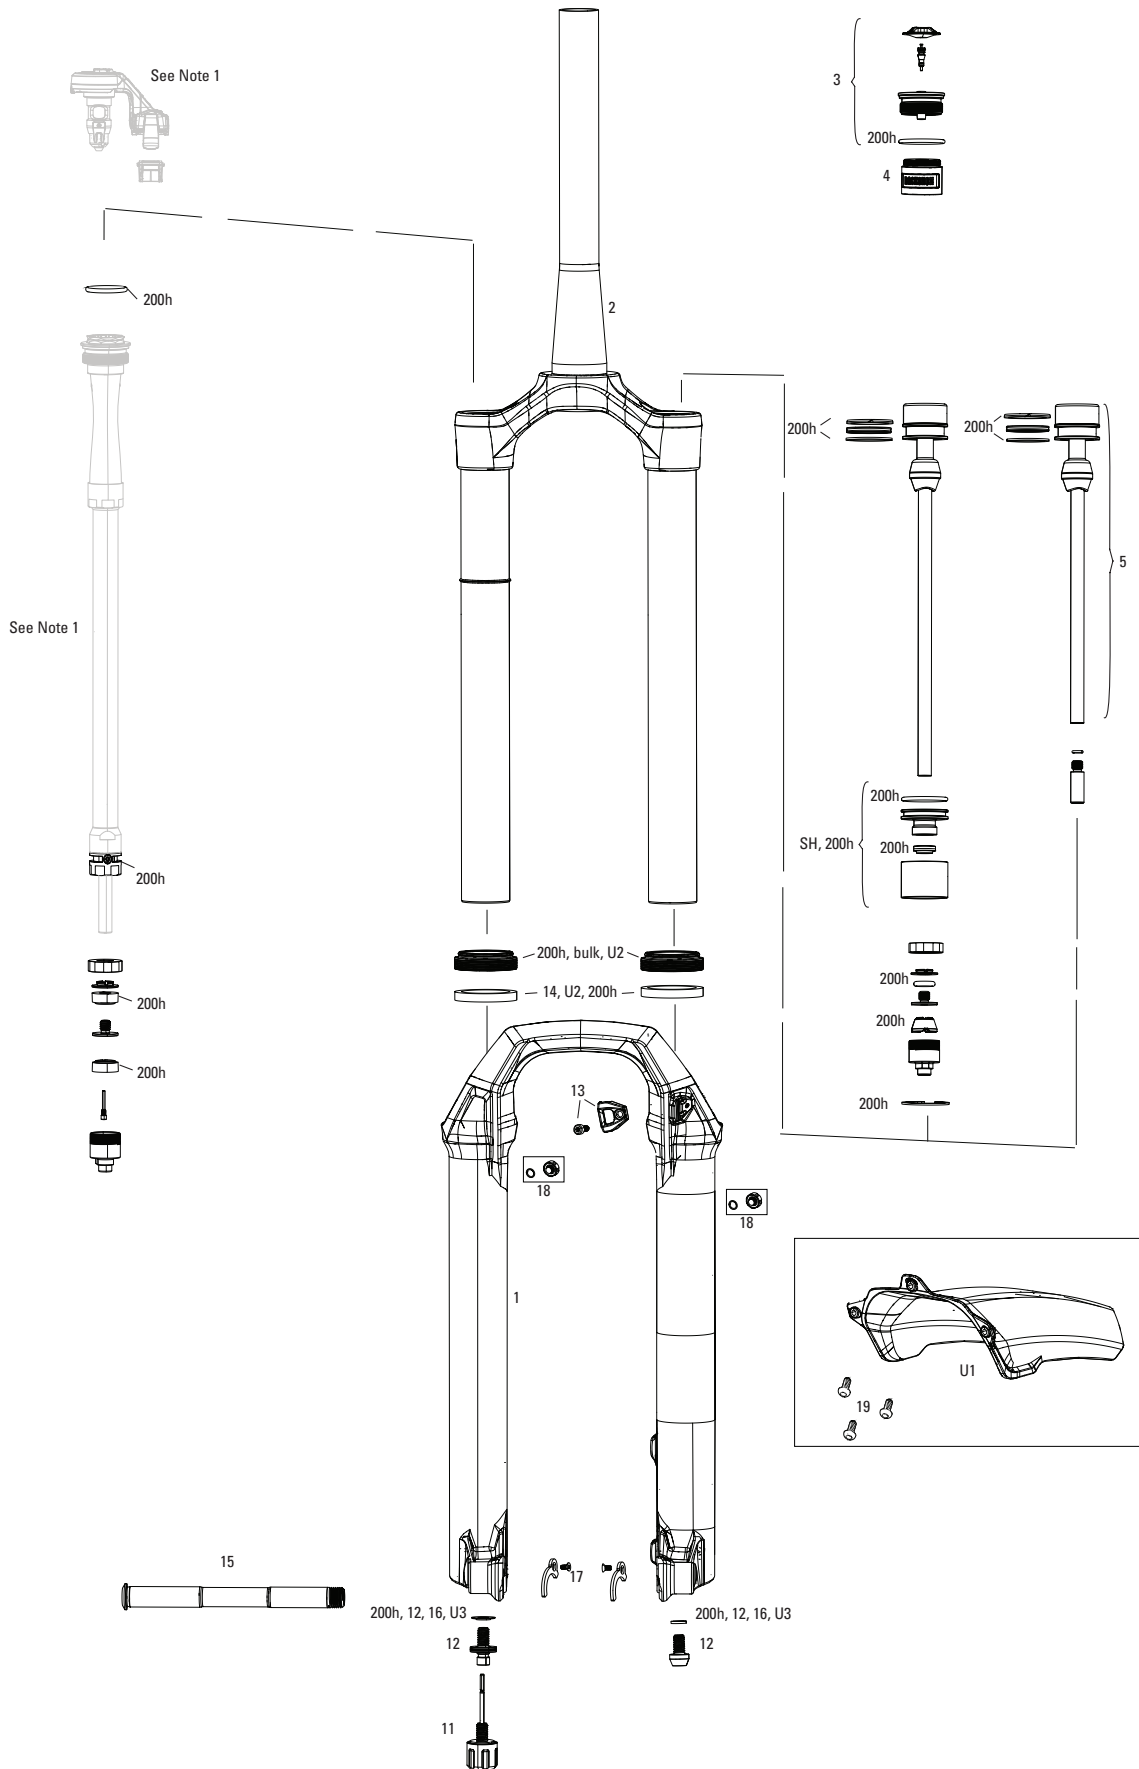

PIKE FLIGHT ATTENDANT (2022+)

FS-PIKE-UFA-C1

Note:
1. For Flight Attendant Damper and Compression control support, please visit your local dealer
2. Fender bolts are M3-.5x11 (qty 3)