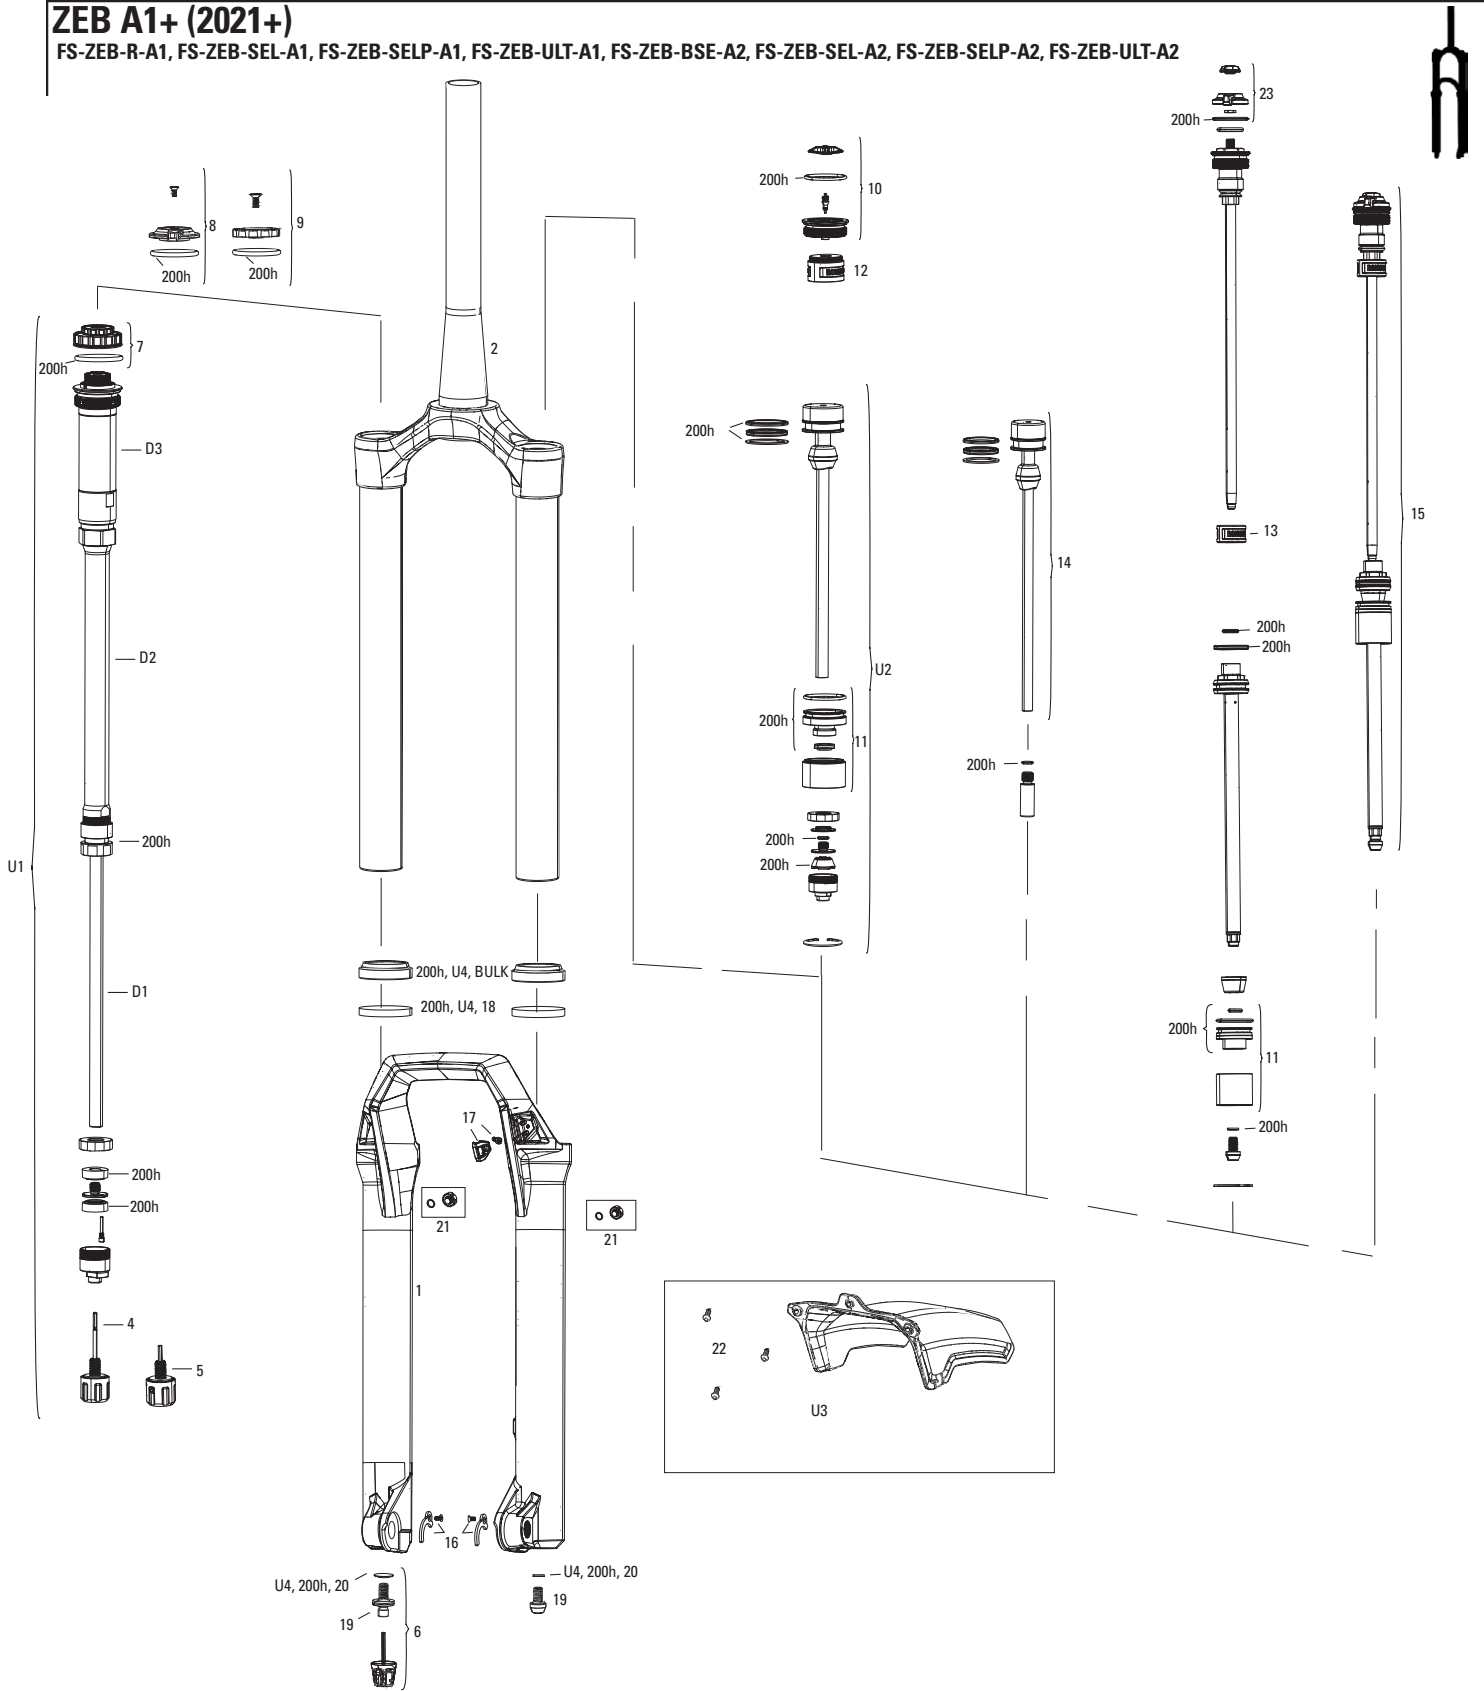

# ZEB A1+ (2021+)

FS-ZEB-R-A1, FS-ZEB-SEL-A1, FS-ZEB-SELP-A1, FS-ZEB-ULT-A1, FS-ZEB-BSE-A2, FS-ZEB-SEL-A2, FS-ZEB-SELP-A2, FS-ZEB-ULT-A2

**Note:**  
1. Fender bolts are M3-.5x11 (qty 3)