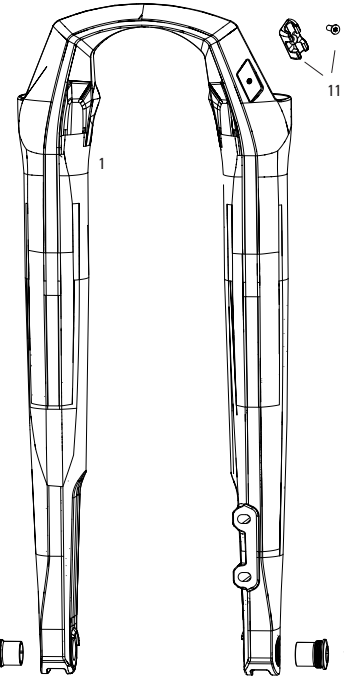

REVERB / REVERB STEALTH REMOTE A1-A2 (2011-2016)

RM-RVB-A1, RM-RVB-A2

REMOTE A2	
2	11.6815.026.050 REMOTE - REVERB (LEFT ABOVE/RIGHT BELOW) MMX (INCLUDES REMOTE, MMX CLAMP, DISCRETE PUCK, 2000MM HOSE, BARB, NEW STRAIN RELIEF) - REVERB A2
2	11.6815.026.060 REMOTE - REVERB (RIGHT ABOVE/LEFT BELOW) MMX (INCLUDES REMOTE, MMX CLAMP, DISCRETE PUCK, 2000MM HOSE, BARB, NEW STRAIN RELIEF) - REVERB A2
MATCHMAKER CLAMP	
3	11.5315.049.010 DISC BRAKE LEVER CLAMP SHIFTER MOUNTING BRACKET - (MMX) LEFT -GUIDE ULT/RSC/RS/RE/R,LEVEL ULT/TLM/TL, CODE RSC/R, DB5 ELIXIR 9/7/CR MAG/X0/ XX, QTY 1
3	11.5315.049.020 DISC BRAKE LEVER CLAMP SHIFTER MOUNTING BRACKET - (MMX) RIGHT -GUIDE ULT/RSC/RS/RE/R,LEVEL ULT/TLM/TL, CODE RSC/R, DB5 ELIXIR 9/7/CR MAG/X0/ XX, QTY 1
4	11.6818.001.000 REMOTE DISCRETE PUCK - HYDRAULIC REMOTE (SPACER) FOR XLOC REMOTES QTY2
BARBS	
5	11.6815.022.010 SEATPOST HOSE BARB - REVERB POST (QTY 1) - REVERB
5	11.6815.022.020 SEATPOST HOSE BARB - REVERB POST (QTY 10) - REVERB
6	11.6815.022.030 REMOTE HOSE BARB - REVERB REMOTE (QTY 1) - REVERB
6	11.6815.022.040 REMOTE HOSE BARB - REVERB REMOTE (QTY 10) - REVERB
TOOLS	
7	00.6815.066.030 SEATPOST BARB CONNECTOR - REVERB STEALTH
8	00.6815.066.020 SEATPOST BLEED TOOL - REVERB
9	00.6815.066.010 SEATPOST OIL HEIGHT TOOL - REVERB
10	00.6818.043.000 SEATPOST IFP HEIGHT TOOL (210MM LENGTH) - REVERB AXS/REVERB A1-B1/REVERB STEALTH A2-C1
11	11.6815.025.010 SEATPOST HYDRAULIC HOSE - (2000MM) KIT (INCLUDES NEW HOSE, NEW STRAIN RELIEF, NEW BARB) - REVERB A1-B1
12	11.6818.055.000 SEATPOST BLEED SCREW - REVERB STEALTH & REVERB REMOTE (INCLUDES BLEED SCREWS & O-RINGS) (QTY 10) REVERB REMOTE A1-A2, REVERB STEALTH A1-C1 (2011-2020)

RUDY XPLR A1 (2022+)

FS-RUDY-BSE-A1, FS-RUDY-ULT-A1, FS-RUDY-ULT-A2

Note:

1. Rudy requires 42mm long caliper mounting bolts.
2. Fender bolts are M3x12 (qty 2) and M5x8 (qty 1). Max bolt torque is 1Nm (9 in-lb).
3. FS-RUDY-ULT-A2 gets all new Charger Race Day 2 damper. No other changes from A1.