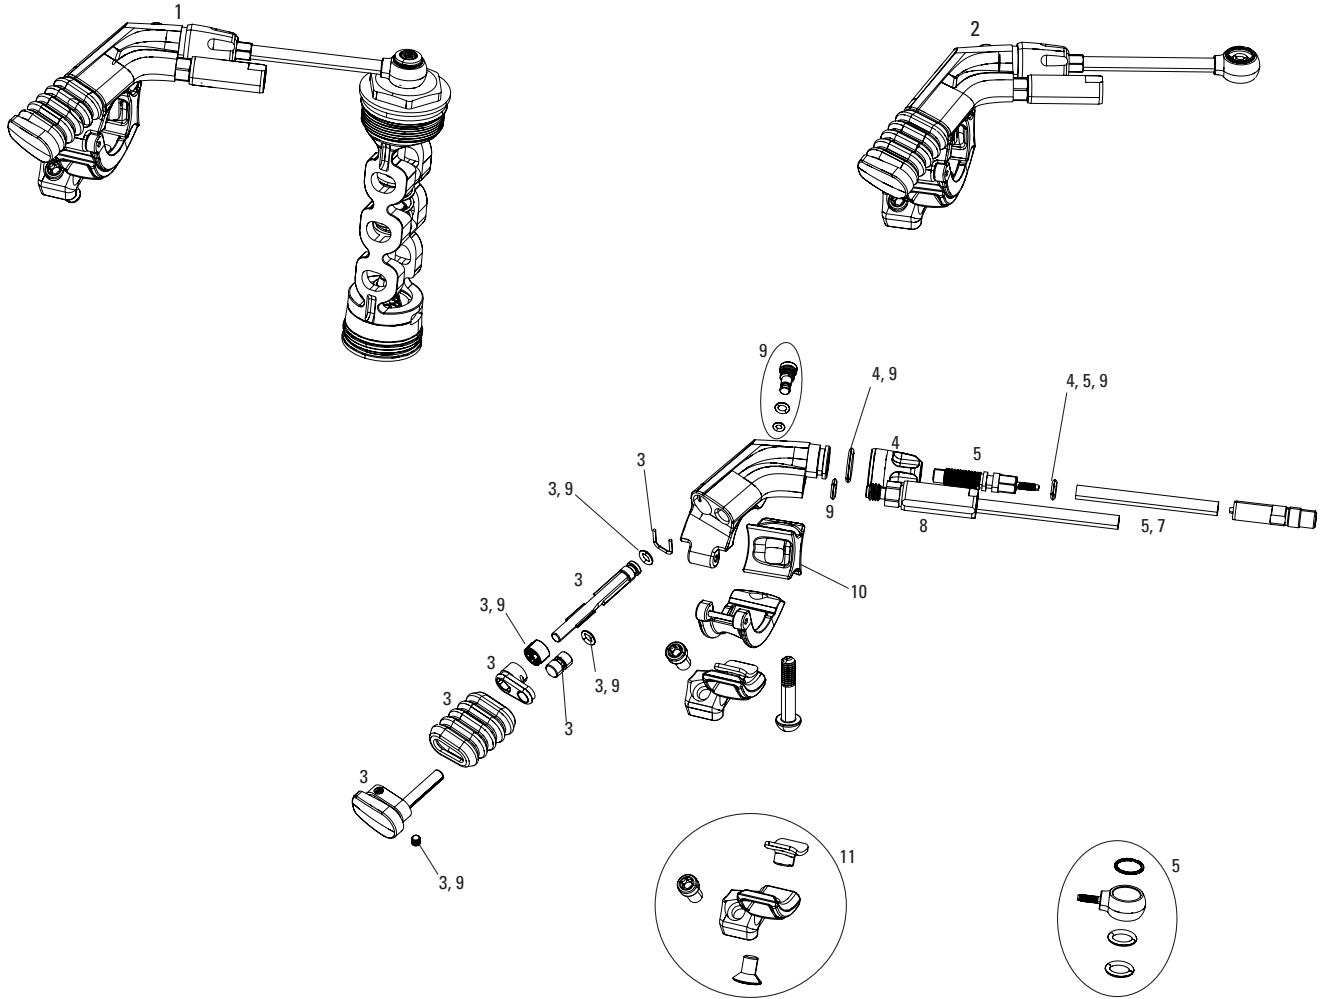

XLOC FULL SPRINT A1 (2014-2019)

1	00.4318.004.001	REMOTE UPGRADE KIT - XLOC FULL SPRINT - INCLUDES MOTION CONTROL X DNA COMP DAMPER, REAR SHOCK HYDRAULIC HOSE, BLEED SYRINGES, LEFT, MMX, BLACK - SIDB (2011-2016)
1	00.4318.004.002	REMOTE UPGRADE KIT - XLOC FULL SPRINT - INCLUDES MOTION CONTROL X DNA COMP DAMPER, REAR SHOCK HYDRAULIC HOSE, BLEED SYRINGES, RIGHT, MMX, BLACK - SIDB (2011-2016)
2	11.4315.013.070	REMOTE - XLOC FULL SPRINT LEFT GOLD ADJUSTER (INCLUDES HOSE/BANJO) - SID/REVELATION/MONARCH XX
2	11.4315.013.080	REMOTE - XLOC FULL SPRINT RIGHT GOLD ADJUSTER (INCLUDES HOSE/BANJO) - SID/REVELATION/MONARCH XX
3	11.4318.007.000	REMOTE BUTTON KIT - XLOC FULL SPRINT (INCLUDES, BUTTON, BOOT, HYDRAULIC PISTON ASSEMBLY, XLOC FULL SPRINT) -XLOC FULL SPRINT W/GOLD ADJUSTER
4	11.4318.008.000	REMOTE ADJUSTER KIT - XLOC FLOODGATE - XLOC SPRINT/FULL SPRINT - GOLD ADJUSTER 2014-2016
5	11.4018.060.000	REMOTE HYDRAULIC HOSE KIT - (INCLUDES RETAINING RING, BANJO O-RINGS & HOSE BARB O-RING) - XLOC
7	11.4318.002.020	REMOTE HYDRAULIC HOSE KIT - 2000M XLOC FULL SPRINT CONNECTAMAJIG (INCLUDES, BARB, COMPRESSION NUT & CONNECTAMAJIG) - MONARCH XX FULLSPRINT
8	11.4318.005.000	REMOTE CONNECTAMAJIG COLLAR - BLACK - REVERB/XLOC FULL SPRINT
9	11.4318.006.010	REMOTE SERVICE KIT - XLOC FULL SPRINT (INCLUDES RATCHET WHEEL & O-RINGS) - MONARCH XX/SID/REVELATION
10	11.6818.001.000	REMOTE DISCRETE PUCK - HYDRAULIC REMOTE (SPACER) FOR XLOC REMOTES QTY2
11	11.5315.049.010	DISC BRAKE LEVER CLAMP SHIFTER MOUNTING BRACKET - (MMX) LEFT -GUIDE ULT/RSC/RS/RE/R,LEVEL ULT/TLM/TL, CODE RSC/R, DB5 ELIXIR 9/7/CR MAG/X0/ XX, QTY 1
11	11.5315.049.020	DISC BRAKE LEVER CLAMP SHIFTER MOUNTING BRACKET - (MMX) RIGHT -GUIDE ULT/RSC/RS/RE/R,LEVEL ULT/TLM/TL, CODE RSC/R, DB5 ELIXIR 9/7/CR MAG/X0/ XX, QTY 1
ns	11.4315.011.030	ROCKSHOX BLEED KIT (XLOC/TOTEM) QTY 2 (INCLUDES TWO SYRINGESAND FITTINGS, ONE TORX TOOL)
ns	00.4318.007.001	ROCKSHOX STANDARD BLEED KIT (INCLUDES 2 SYRINGES/FITTINGS, REVERB HYDRAULIC FLUID, 120ML BOTTLE NEW)
ns	11.4315.021.070	ROCKSHOX REVERB HYDRAULIC FLUID, 120ML BOTTLE - REVERB A1-B1 POST/ALL REVERB REMOTES/SPRINT REMOTES
ns	11.4015.354.040	ROCKSHOX REVERB HYDRAULIC FLUID, 1 LITER BOTTLE - REVERB A1-B1 POST/ALL REVERB REMOTES/SPRINT REMOTES