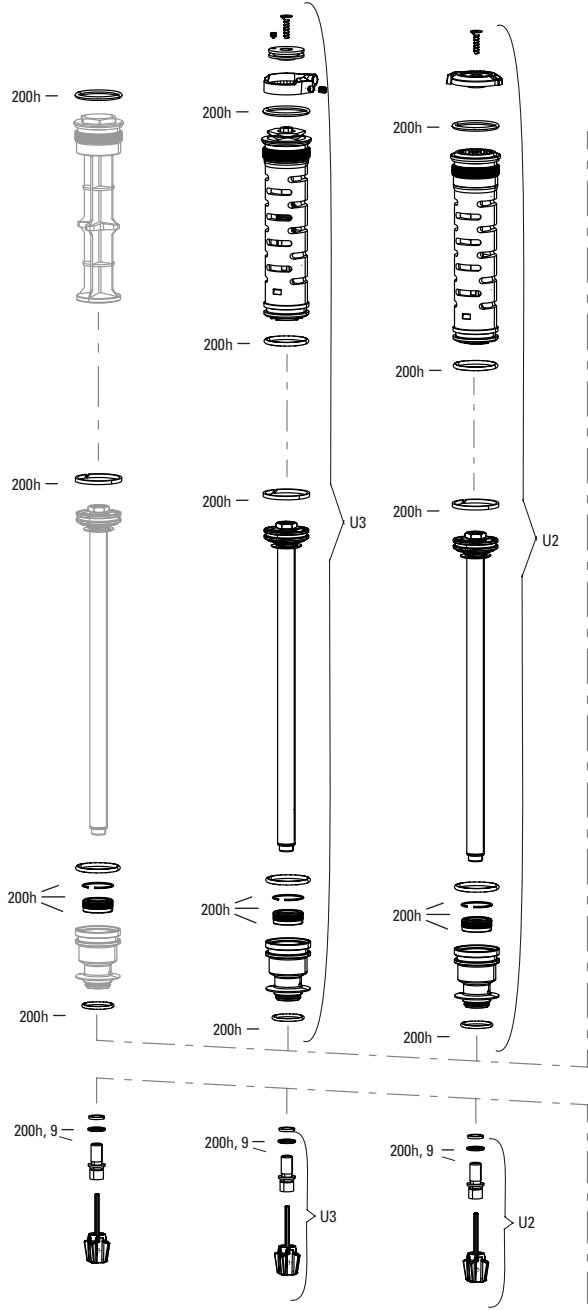

PSYLO SILVER RC/R A1 (2025+)

FS-PSYL-SRC-A1, FS-PSYL-SR-A1

1. **Note:**
1. Fender mounting bolts are M3-5x11mm.
  2. Short fender does not fit the OE-only full fender lower legs.
  3. To convert from crown lockout to remote, or vice versa, a full damper assembly is required.
  4. Use air spring kit to upgrade and change firmness in coil forks.