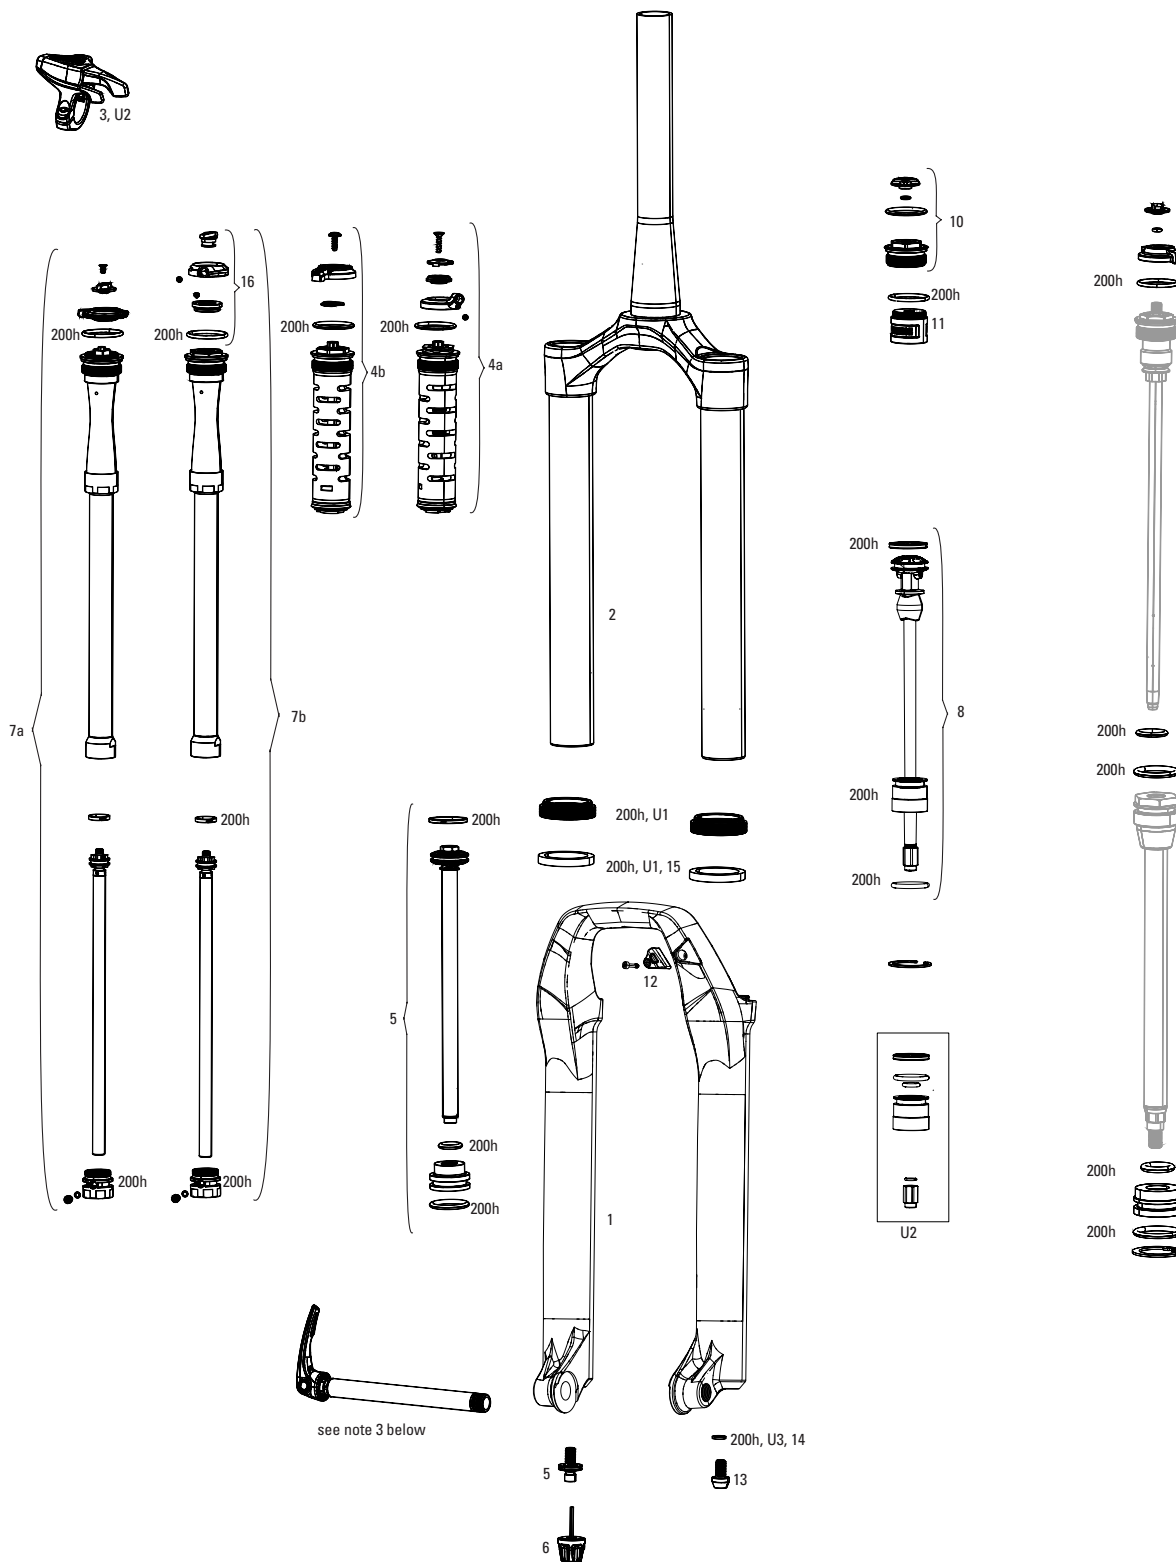

REVELATION RC 35mm A1-A3/CHRC A1 (2018-2022)

FS-RVL-RC-A1, FS-RVL-RC-A2, FS-RVL-RC-A3, FS-RVL-CHRC-A1

Note:

1. 200H/1 year service kits include replaceable o-rings, glide rings, retaining rings, crush washers, crush washer retainers. All air service kits include replacement schrader valve cores.
2. 2018+ Revelation has 35mm upper tubes, not compatible with 32mm Revelation chassis parts.
3. Decal and Maxle pages can be found in back of the catalog.