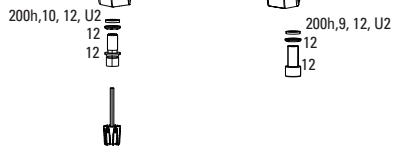

35 GOLD RL A1-A2 (2020-2024)

FS-35G-RL-A1, FS-35G-RL-A2

1. **Note:**
1. 200h service kits include replaceable o-rings, glide rings, retaining rings, crush washers, crush washer retainers and shaft bolts/nuts. All air service kits include replacement schrader valve cores.
  2. EMTB (fender mount) lower leg and CSU are not cross-compatible with non-fender CSU and lower leg variants.
  3. Convert from Crown Adjust to Remote Adjust: Remote compression damper, remote compression adjuster spool, cable clamp and remote lever assembly.
  4. Decal and Maxle pages can be found in back of the catalog.