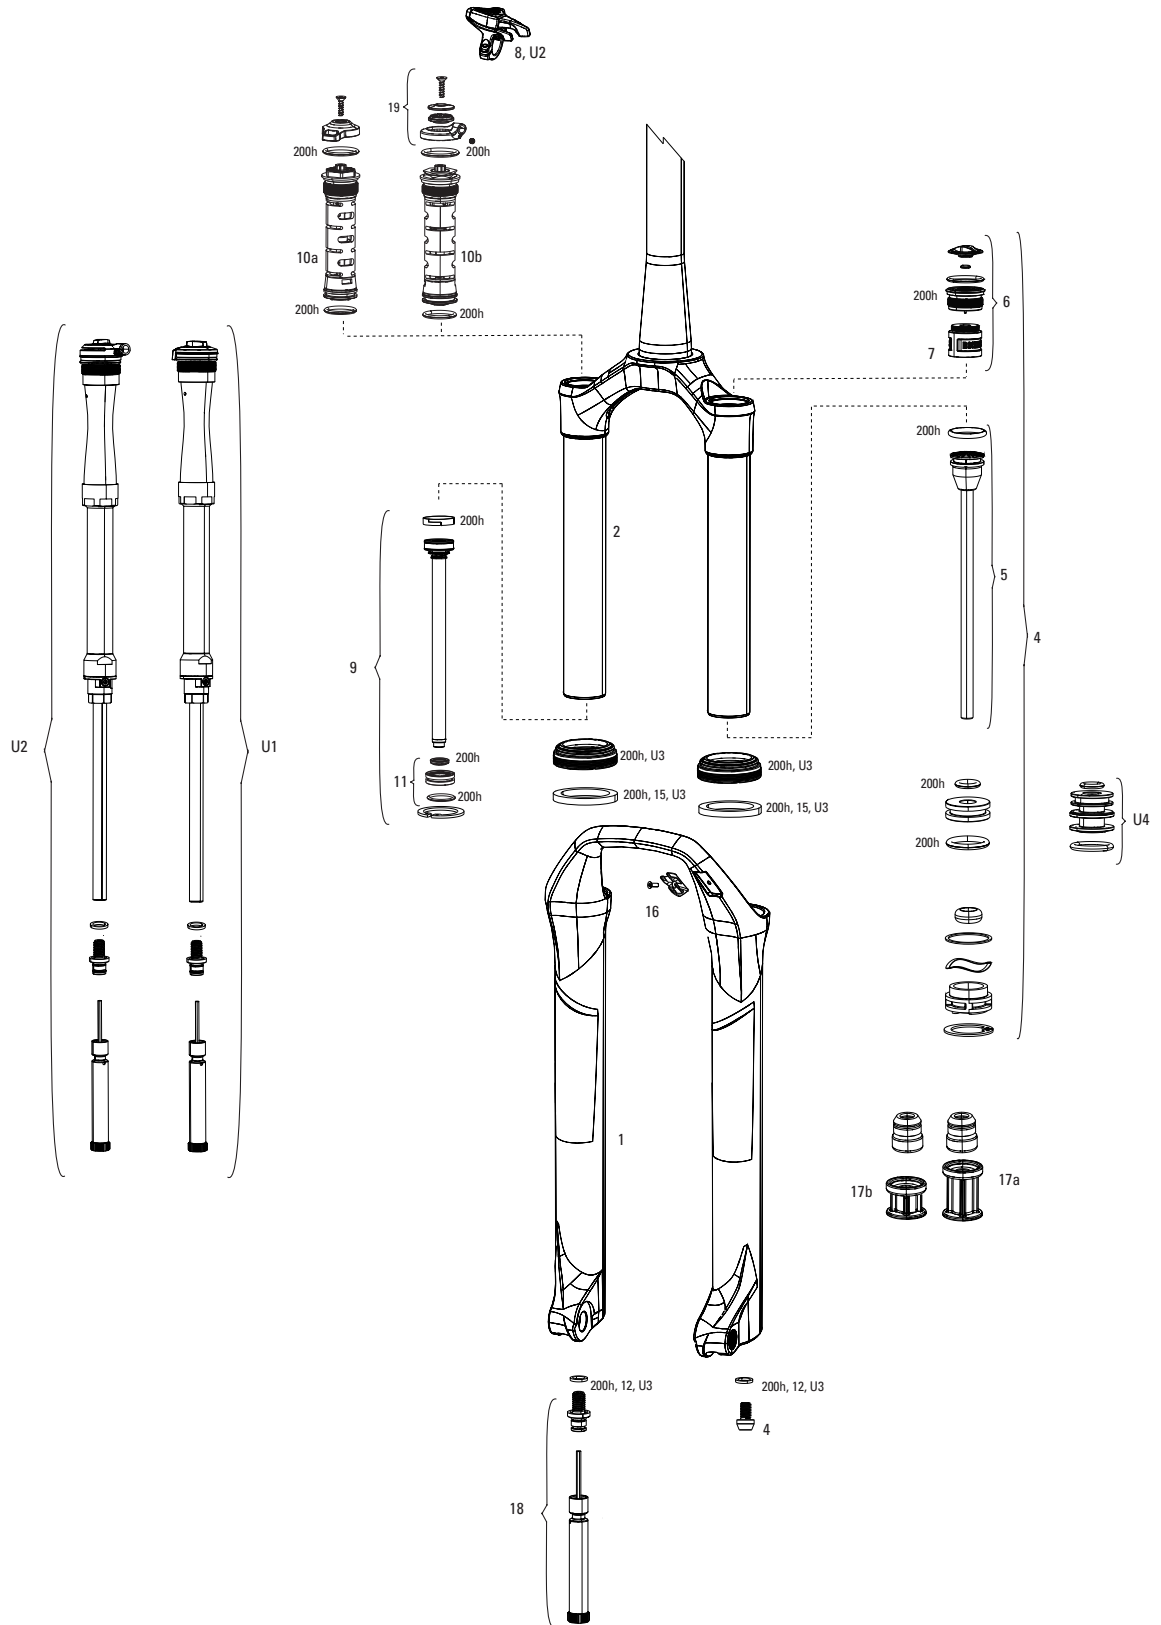

# REBA-10 non-Boost - A7-A8 (2018-2025)

FS-REBA-10NB-A7, FS-REBA-10NB-A8

**Note:**

1. Reba-10 max travel is 100mm.
2. Reba-10 nonBoost stock configurations were 80 and 100mm.
3. Convert from Crown Adjust to Cable Remote Adjust: complete damper upgrade kit
4. Decal and Maxle pages can be found in back of the catalog.