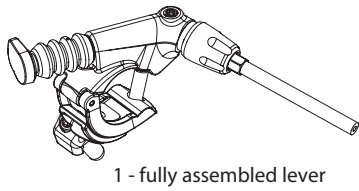

REVERB/REVERB STEALTH REMOTE A1-A2 (2011-2016)

RM-RVB-A1, RM-RVB-A2

Note:
1. A1 - Remote silver adjuster knob - compatible with A1 Reverb only (2011-2013)
2. A2 - Remote black adjuster knob - compatible with A2 & B1 Reverb only (2013-2016)
3. A1 - specific parts not compatible with A2

REVERB / REVERB STEALTH REMOTE A1-A2 (2011-2016)

RM-RVB-A1, RM-RVB-A2

REMOTE A2	
2	11.6815.026.050 REMOTE - REVERB (LEFT ABOVE/RIGHT BELOW) MMX (INCLUDES REMOTE, MMX CLAMP, DISCRETE PUCK, 2000MM HOSE, BARB, NEW STRAIN RELIEF) - REVERB A2
2	11.6815.026.060 REMOTE - REVERB (RIGHT ABOVE/LEFT BELOW) MMX (INCLUDES REMOTE, MMX CLAMP, DISCRETE PUCK, 2000MM HOSE, BARB, NEW STRAIN RELIEF) - REVERB A2
MATCHMAKER CLAMP	
3	11.5315.049.010 DISC BRAKE LEVER CLAMP SHIFTER MOUNTING BRACKET - (MMX) LEFT -GUIDE ULT/RSC/RS/RE/R,LEVEL ULT/TLM/TL, CODE RSC/R, DB5 ELIXIR 9/7/CR MAG/X0/ XX, QTY 1
3	11.5315.049.020 DISC BRAKE LEVER CLAMP SHIFTER MOUNTING BRACKET - (MMX) RIGHT -GUIDE ULT/RSC/RS/RE/R,LEVEL ULT/TLM/TL, CODE RSC/R, DB5 ELIXIR 9/7/CR MAG/X0/ XX, QTY 1
4	11.6818.001.000 REMOTE DISCRETE PUCK - HYDRAULIC REMOTE (SPACER) FOR XLOC REMOTES QTY2
BARBS	
5	11.6815.022.010 SEATPOST HOSE BARB - REVERB POST (QTY 1) - REVERB
5	11.6815.022.020 SEATPOST HOSE BARB - REVERB POST (QTY 10) - REVERB
6	11.6815.022.030 REMOTE HOSE BARB - REVERB REMOTE (QTY 1) - REVERB
6	11.6815.022.040 REMOTE HOSE BARB - REVERB REMOTE (QTY 10) - REVERB
TOOLS	
7	00.6815.066.030 SEATPOST BARB CONNECTOR - REVERB STEALTH
8	00.6815.066.020 SEATPOST BLEED TOOL - REVERB
9	00.6815.066.010 SEATPOST OIL HEIGHT TOOL - REVERB
10	00.6818.043.000 SEATPOST IFP HEIGHT TOOL (210MM LENGTH) - REVERB AXS/REVERB A1-B1/REVERB STEALTH A2-C1
11	11.6815.025.010 SEATPOST HYDRAULIC HOSE - (2000MM) KIT (INCLUDES NEW HOSE, NEW STRAIN RELIEF, NEW BARB) - REVERB A1-B1
12	11.6818.055.000 SEATPOST BLEED SCREW - REVERB STEALTH & REVERB REMOTE (INCLUDES BLEED SCREWS & O-RINGS) (QTY 10) REVERB REMOTE A1-A2, REVERB STEALTH A1-C1 (2011-2020)