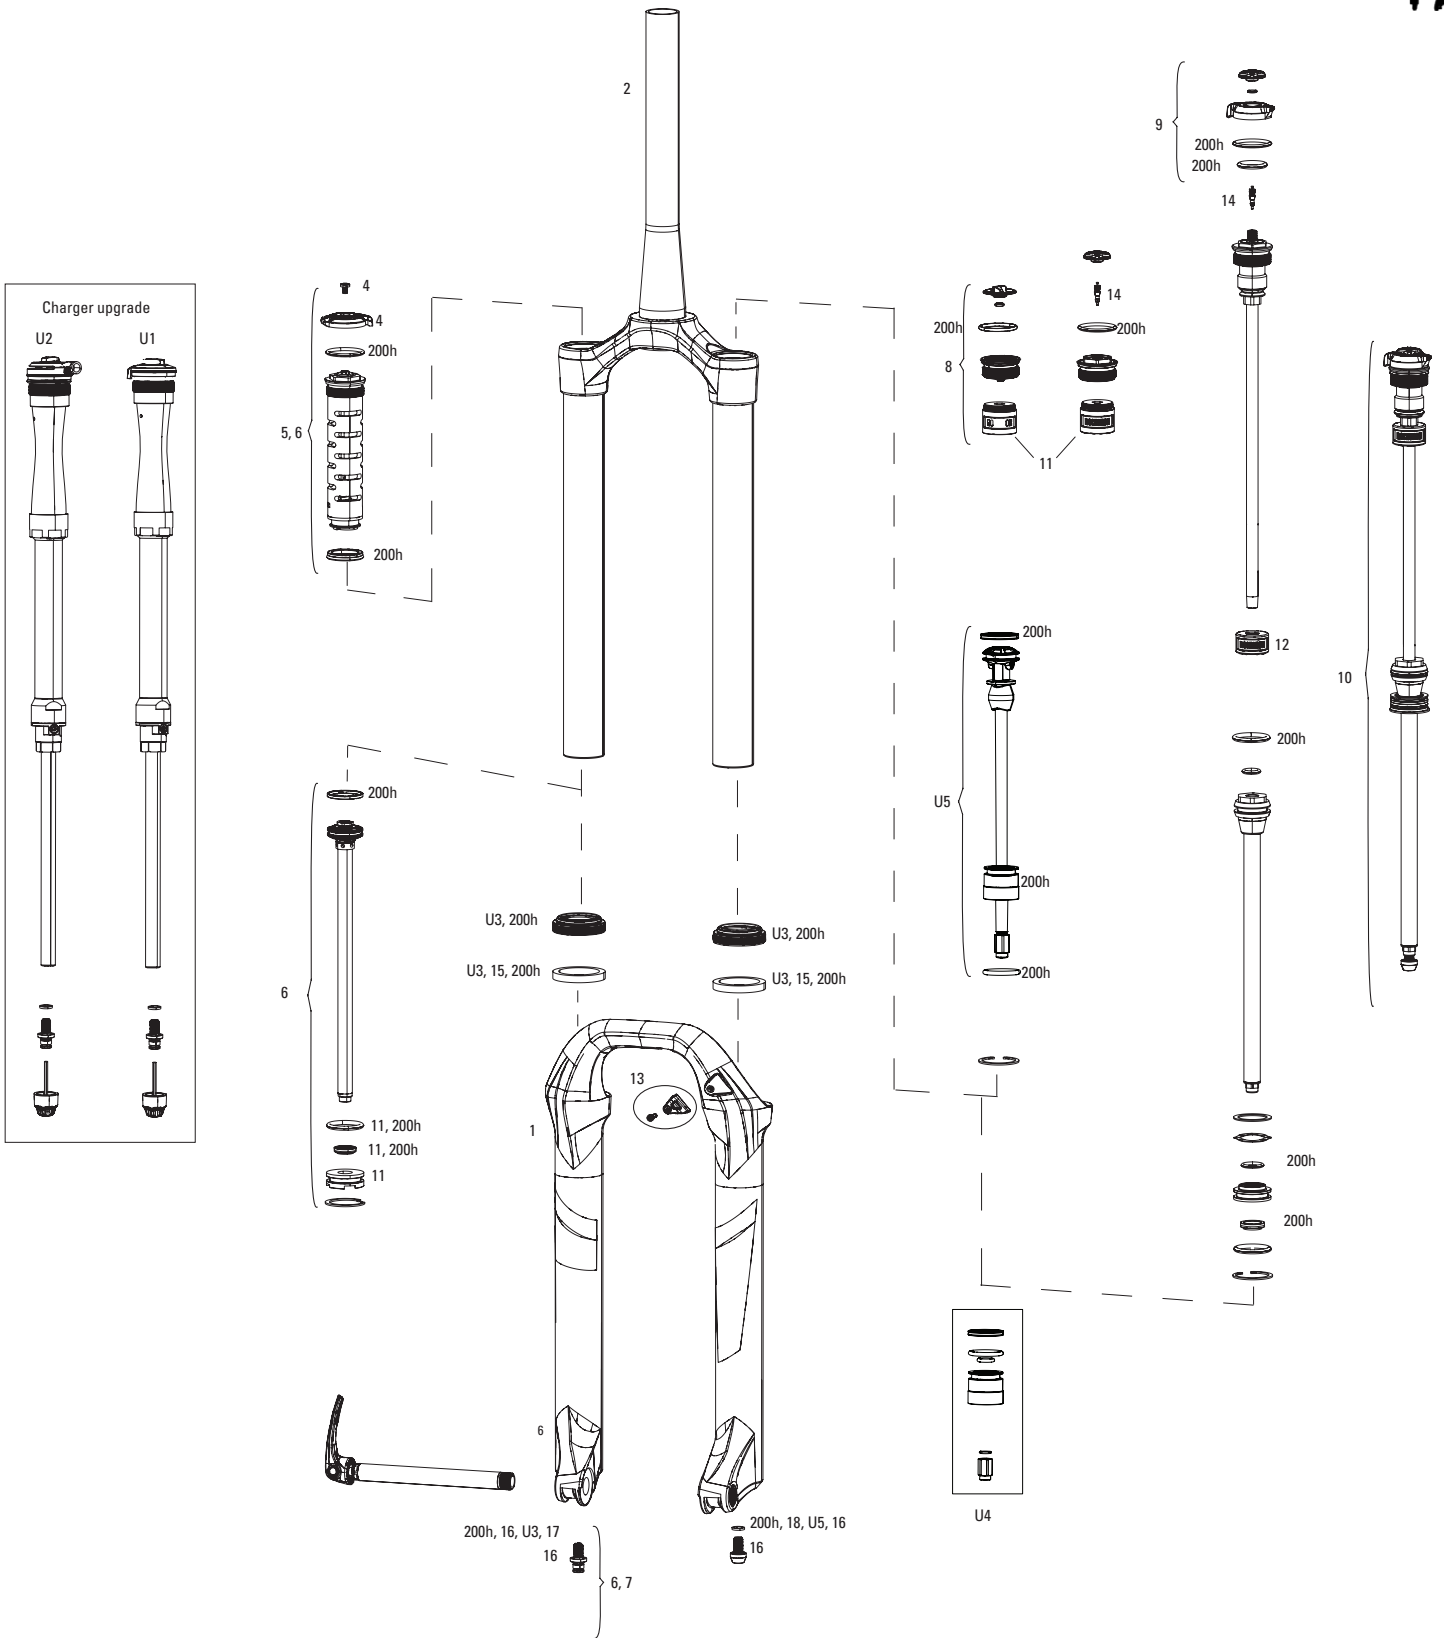

YARI A1-B3 (2016-2022)

FS-YARI-RC-A1, FS-YARI-RC-B1, FS-YARI-RC-B2, FS-YARI-CHRC-B1, FS-YARI-RC-B3

Note:

1. 200h service kits include replaceable o-rings, glide rings, retaining rings, crush washers, sealheads, lower leg seals and foam rings. See www.sram.com/service for more information.
2. For Travel Change and Bottomless Token options, see the respective pages in this catalog, listed in the Index.
3. Yari CSU's do not come with gradients printed on the stanchion tubes.
4. A complete decal and Maxle overview can be found in back of the catalog.