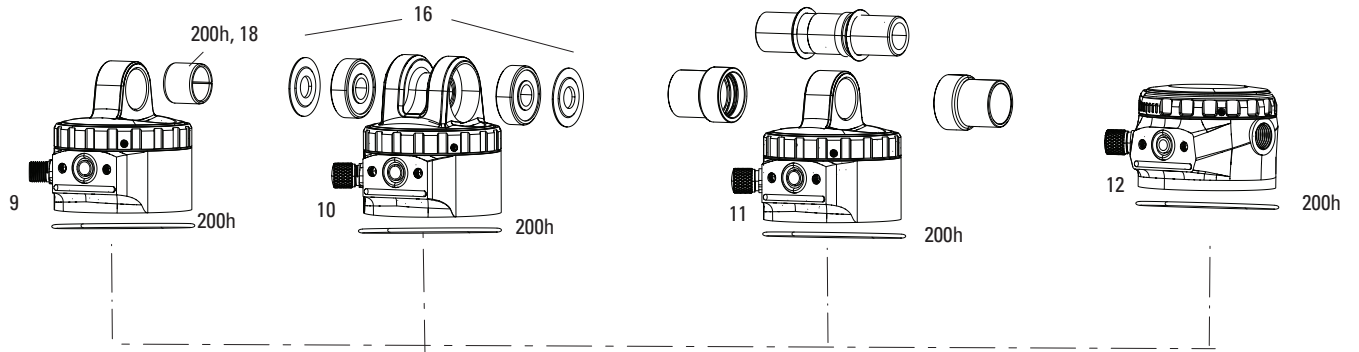

SERVICE	
50h	00.4318.037.007 50 HOUR SERVICE KIT (INCLUDES AIR CAN SEALS, PISTON SEAL, GLIDE RINGS, GREASE/OIL) - THRUSHAFT C1+(2021), NUDE/BOLD C1+ 2022+, DELUXE /SUPER DELUXE/FA C1+(2023+)
200h	00.4318.037.008 200 HOUR/1 YEAR SERVICE KIT (AIR CAN, PISTON SEALS, GLIDE RINGS, IFP SEALS, GREASE/OIL) - DELUXE/SUPER DELUXE BASE/SELECT/SELECT+/ULTIMATE/FLIGHT ATTENDANT (2022+) GENERATION-C
TUNES	
CT	11.4118.096.013 REAR SHOCK TUNE ASSEMBLY (INCLUDES SHIMS FOR COMPRESSION TUNE CONFIGURATIONS) - SUPER DELUXE AIR C1, (2023+)
RT	11.4118.096.014 REAR SHOCK TUNE ASSEMBLY (INCLUDES SHIMS FOR REBOUND TUNE CONFIGURATIONS) - SUPER DELUXE AIR C1, (2023+)
AIR PISTON	
1	11.4118.056.008 REAR SHOCK AIR PISTON/SEALHEAD ASSEMBLY - SUPER DELUXE C1+/SUPER DELUXE FLIGHT ATTENDANT C1+ (2023+)
DAMPER PISTON	
2	11.4118.056.009 REAR SHOCK DAMPER PISTON ASSEMBLY - SUPER DELUXE C1+/SUPER DELUXE FLIGHT ATTENDANT C1+ (2023+)
RESERVOIRS	
3	11.4118.057.000 REAR SHOCK RESERVOIR CAP - SUPER DELUXE AIR/COIL R/RC/RCR/RCT/RC3/RT
AIR CAN	
6	11.4118.059.017 REAR SHOCK AIR CAN ASSEMBLY - LINEAR 37.5-45MM (DECALS, COUNTERMEASURE AND SPRING) - SUPER DELUXE C1/DELUXE C1 (2023+)
6	11.4118.059.018 REAR SHOCK AIR CAN ASSEMBLY - LINEAR 47.5-55MM (DECALS, COUNTERMEASURE AND SPRING) - SUPER DELUXE C1/DELUXE C1 (2023+)
6	11.4118.059.019 REAR SHOCK AIR CAN ASSEMBLY - LINEAR 57.5-65MM (DECALS, COUNTERMEASURE AND SPRING) - SUPER DELUXE THRUSHAFT C1 (2021+)/SUPER DELUXE C1/DELUXE C1 (2023+)
6	11.4118.059.019 REAR SHOCK AIR CAN ASSEMBLY - LINEAR 67.5-75MM (DECALS, COUNTERMEASURE AND SPRING) - SUPER DELUXE C1/DELUXE C1 (2023+)
6	11.4118.059.015 REAR SHOCK AIR CAN ASSEMBLY - PROGRESSIVE 37.5-45MM (DECALS, COUNTERMEASURE AND SPRING) - SUPER DELUXE C1/DELUXE C1 (2023+)
6	11.4118.059.014 REAR SHOCK AIR CAN ASSEMBLY - PROGRESSIVE 47.5-55MM (DECALS, COUNTERMEASURE AND SPRING) - SUPER DELUXE C1/DELUXE C1 (2023+)
6	11.4118.059.010 REAR SHOCK AIR CAN ASSEMBLY - PROGRESSIVE 57.5-65MM (DECALS, COUNTERMEASURE AND SPRING) - SUPER DELUXE THRUSHAFT C1 (2021+)/ SUPER DELUXE C1/DELUXE C1 (2023+)
6	11.4118.059.016 REAR SHOCK AIR CAN ASSEMBLY - PROGRESSIVE 67.5-75MM (DECALS, COUNTERMEASURE AND SPRING) - SUPER DELUXE C1/DELUXE C1 (2023+)
DAMPER	
8	11.4118.048.000 REAR SHOCK DAMPER BODY/IFP - STANDARD EYELET 35MM(INCLUDES DAMPER BODY, IFP, VALVE CORE & CAPS) - DELUXE/SUPER DELUXE A1-C1 (2017-2023)
8	11.4118.048.001 REAR SHOCK DAMPER BODY/IFP - STANDARD EYELET 37.5MM (INCLUDES DAMPER BODY, IFP, VALVE CORE, 7.5MM TRAVEL SPACER & CAPS) - DELUXE/SUPER DELUXE A1-C1 (2017-2023)
8	11.4118.048.002 REAR SHOCK DAMPER BODY/IFP - STANDARD EYELET 40MM(INCLUDES DAMPER BODY, IFP, VALVE CORE, 5MM TRAVEL SPACER & CAPS) - DELUXE/SUPER DELUXE A1-C1 (2017-2023)
8	11.4118.048.003 REAR SHOCK DAMPER BODY/IFP - STANDARD EYELET 42.5MM (INCLUDES DAMPER BODY, IFP, VALVE CORE, 2.5MM TRAVEL SPACER & CAPS) - DELUXE/SUPER DELUXE A1-C1 (2017-2023)
8	11.4118.048.004 REAR SHOCK DAMPER BODY/IFP - STANDARD EYELET 45MM(INCLUDES DAMPER BODY, IFP, VALVE CORE & CAPS) - DELUXE/SUPER DELUXE A1-C1 (2017-2023)
8	11.4118.048.005 REAR SHOCK DAMPER BODY/IFP - STANDARD EYELET 47.5MM (INCLUDES DAMPER BODY, IFP, VALVE CORE, 7.5MM TRAVEL SPACER & CAPS) - DELUXE/SUPER DELUXE A1-C1 (2017-2023)
8	11.4118.048.006 REAR SHOCK DAMPER BODY/IFP - STANDARD EYELET 50MM(INCLUDES DAMPER BODY, IFP, VALVE CORE, 5MM TRAVEL SPACER & CAPS) - DELUXE/SUPER DELUXE A1-C1 (2017-2023)
8	11.4118.048.007 REAR SHOCK DAMPER BODY/IFP - STANDARD EYELET 52.5MM (INCLUDES DAMPER BODY, IFP, VALVE CORE, 2.5MM TRAVEL SPACER & CAPS) - DELUXE/SUPER DELUXE A1-C1 (2017-2023)
8	11.4118.048.008 REAR SHOCK DAMPER BODY/IFP - STANDARD EYELET 55MM(INCLUDES DAMPER BODY, IFP, VALVE CORE & CAPS) - DELUXE/SUPER DELUXE A1-C1 (2017-2023)
8	11.4118.048.009 REAR SHOCK DAMPER BODY/IFP - STANDARD EYELET 57.5MM (INCLUDES DAMPER BODY, IFP, VALVE CORE, 7.5MM TRAVEL SPACER & CAPS) - DELUXE/SUPER DELUXE A1-C1 (2017-2023)
8	11.4118.048.010 REAR SHOCK DAMPER BODY/IFP - STANDARD EYELET 60MM(INCLUDES DAMPER BODY, IFP, VALVE CORE, 5MM TRAVEL SPACER & CAPS) - DELUXE/SUPER DELUXE A1-C1 (2017-2023)
8	11.4118.048.011 REAR SHOCK DAMPER BODY/IFP - STANDARD EYELET 62.5MM (INCLUDES DAMPER BODY, IFP, VALVE CORE, 2.5MM TRAVEL SPACER & CAPS) - DELUXE/SUPER DELUXE A1-C1 (2017-2023)
8	11.4118.048.012 REAR SHOCK DAMPER BODY/IFP - STANDARD EYELET 65MM(INCLUDES DAMPER BODY, IFP, VALVE CORE & CAPS) - DELUXE/SUPER DELUXE A1-C1 (2017-2023)
8	11.4118.048.027 REAR SHOCK DAMPER BODY/IFP - STANDARD EYELET 67.5MM (INCLUDES DAMPER BODY, IFP, VALVE CORE, 7.5 TRAVEL SPACER& CAPS) - DELUXE/SUPER DELUXE A1-C1 (2017-2023)
8	11.4118.048.028 REAR SHOCK DAMPER BODY/IFP - STANDARD EYELET 70MM(INCLUDES DAMPER BODY, IFP, VALVE CORE, 5 TRAVEL SPACER & CAPS) - DELUXE/SUPER DELUXE A1-C1 (2017-2023)
8	11.4118.048.029 REAR SHOCK DAMPER BODY/IFP - STANDARD EYELET 72.5MM (INCLUDES DAMPER BODY, IFP, VALVE CORE, 2.5 TRAVEL SPACER& CAPS) - DELUXE/SUPER DELUXE A1-C1 (2017-2023)
8	11.4118.048.030 REAR SHOCK DAMPER BODY/IFP - STANDARD EYELET 75MM(INCLUDES DAMPER BODY, IFP, VALVE CORE & CAPS) - DELUXE/SUPER DELUXE A1-C1 (2017-2023)
8	11.4118.048.013 REAR SHOCK DAMPER BODY/IFP - BEARING EYELET 35MM(INCLUDES DAMPER BODY, IFP, VALVE CORE & CAPS) - DELUXE/SUPER DELUXE A1-C1 (2017-2023)
8	11.4118.048.014 REAR SHOCK DAMPER BODY/IFP - BEARING EYELET 37.5MM (INCLUDES DAMPER BODY, IFP, VALVE CORE, 7.5MM TRAVEL SPACER & CAPS) - DELUXE/SUPER DELUXE A1-C1 (2017-2023)
8	11.4118.048.015 REAR SHOCK DAMPER BODY/IFP - BEARING EYELET 40MM(INCLUDES DAMPER BODY, IFP, VALVE CORE, 5MM TRAVEL SPACER & CAPS) - DELUXE/SUPER DELUXE A1-C1 (2017-2023)

SUPER DELUXE AIR C1 (2023+)

RS-SDLX-SEL-C1, RS-SDLX-SELP-C1, RS-SDLX-ULT-C1, RS-SDLX-ULDH-C1

Note:
1. See the RockShox Rear Shock Piston Tuning Guide for detailed information regarding the shim stack order for the rebound and compression dampers