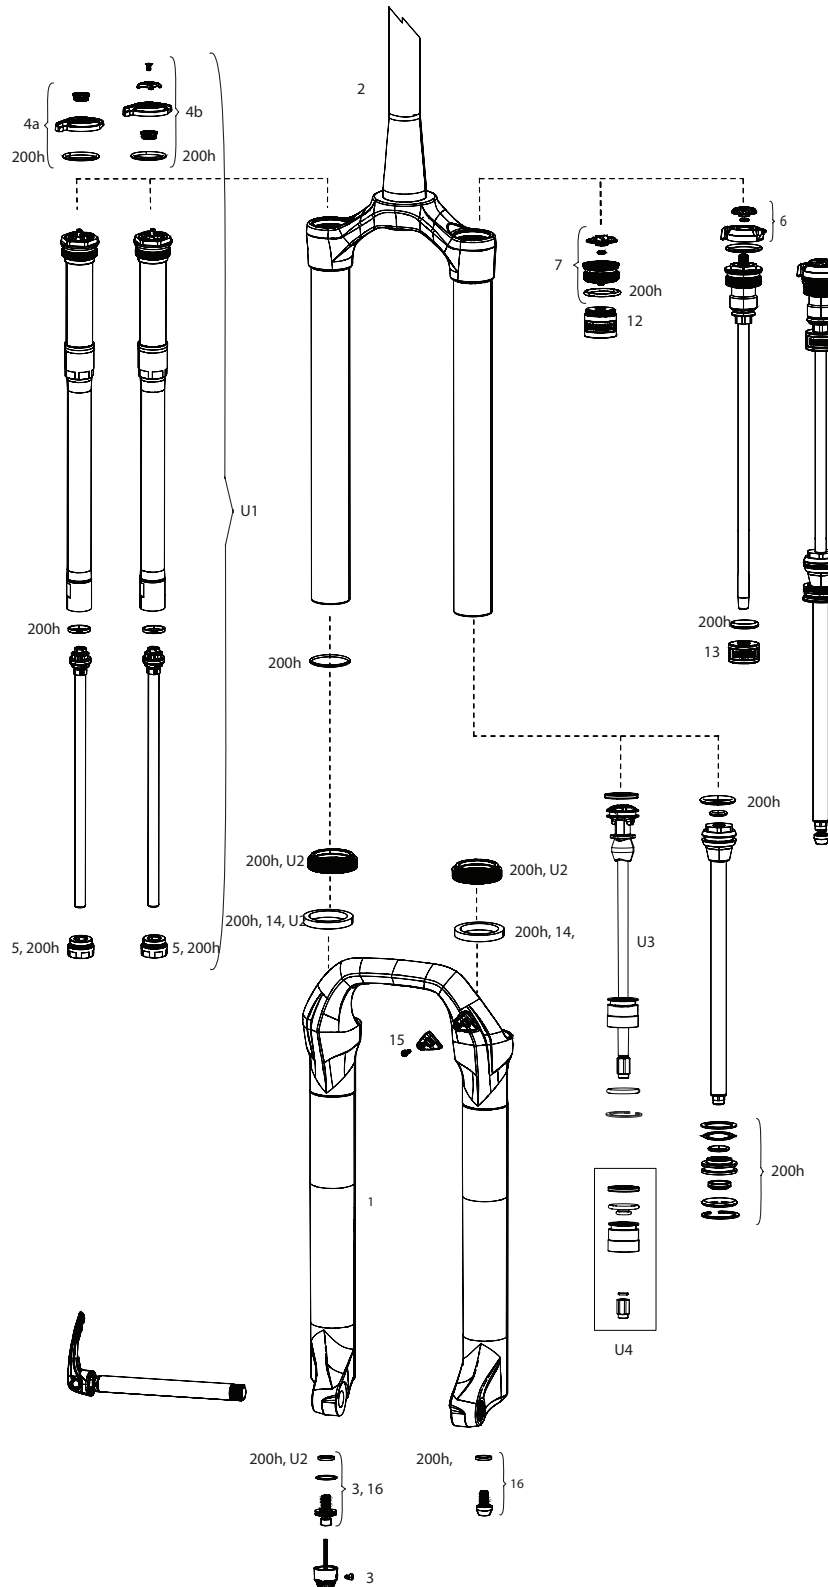

PIKE 29+ RCT3 B1/RC B1 (2017-2019)

FS-PIKE-RCT3-B1, FS-PIKE-RC-B1

Note:

1. 200 Hour service kits include replaceable o-rings, glide rings, retaining rings, crush washers, and crush washer retainers. All air service kits include replacement schrader valve cores. A2. Charger damper fluid - use RockShox Rear Suspension Damping Fluid 3wt.
3. Charger lower leg lubricant - use RockShox Pike Suspension Oil, 0w-30.
4. Charger damper bleed - use Bleed fitting Charger Damper and RockShox Charger Damper Standard Bleed Kit.
5. For Travel Change and Bottomless Token options, see the respective pages in this catalog, listed in the Index.
6. Pike Solo Air CSU's do not come with gradients printed on the stanchion tubes.
7. Pike Boost Compatible threading for the top cap of the Charger Damper and Air Top Cap is specific to the Boost Compatible chassis.
8. A complete decal and Maxle overview can be found in back of the catalog.