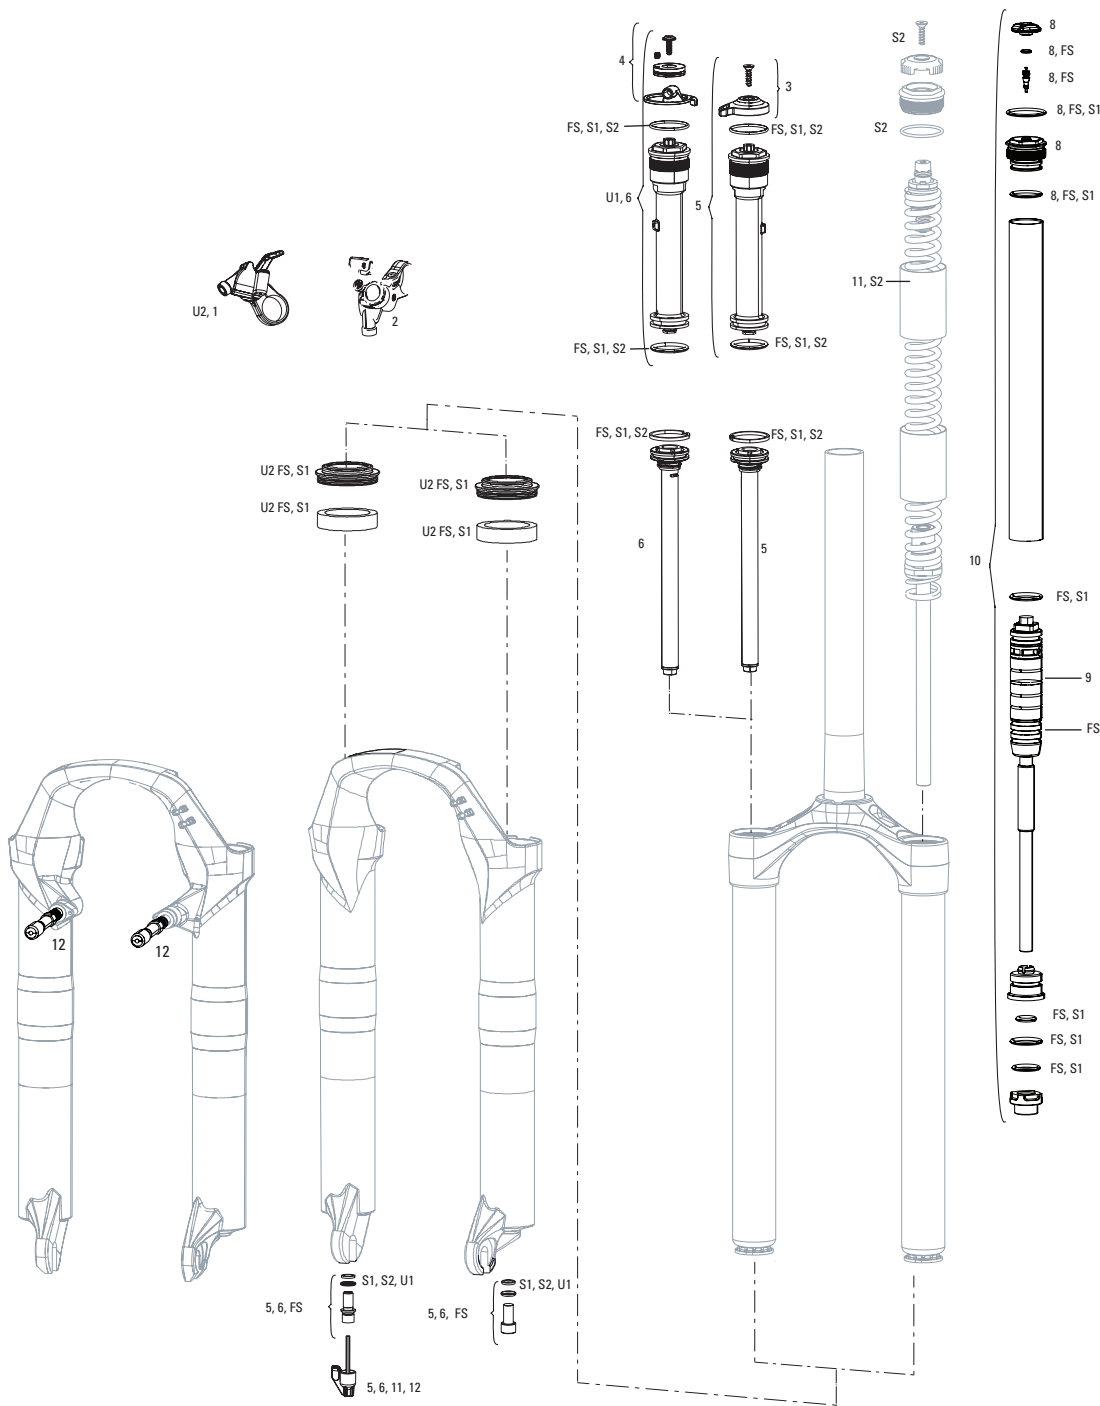

RECON SILVER TK B1 (2016)

FS-RCNS-TK-B1

Note:

1. Full service kits include replaceable o-rings, glide rings, retaining rings, crush washers, crush washer retainers and shaft bolts/nuts. Not all service parts are pictured. All basic service kits include the following replaceable wear items: o-rings, glide rings, dust seals, and foam rings.
2. Convert from Crown Adjust to Remote Adjust: Remote compression damper requires remote compression adjuster spool, cable clamp and remote lever assembly.