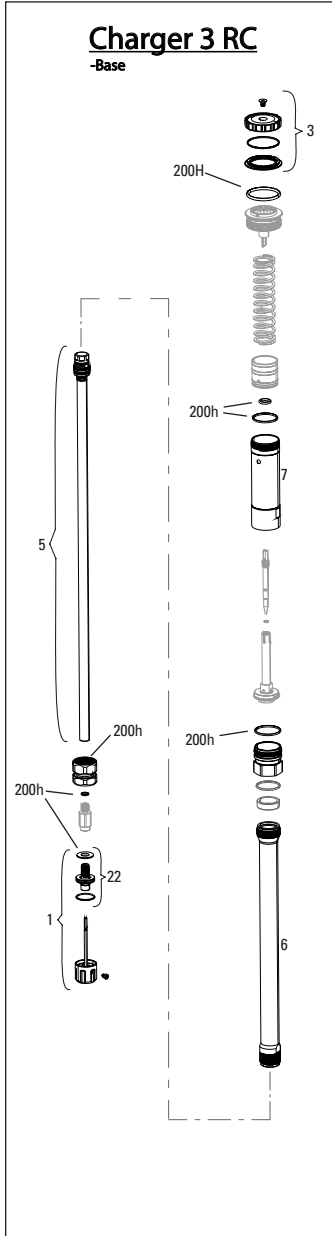

SPARES

bulk	11.4018.121.000	FORK DUST WIPER KIT - 38MM (QTY 20) - ZEB A1+ (2021+)/DOMAIN B1+ (2022+)/BoXXer D1+(2024+)
16	11.4018.126.000	FORK HUB ENDCAP ADAPTERS - (CONVERTS FROM 31MM TO 21MM FOR USE WITH NON-TORQUE CAP HUBS) - PIKE C1/LYRIK D1/ZEB A2 FLIGHT ATTENDANT (2023+)
17	11.4018.115.001	FORK HOSE CLAMP - GLOSS BLACK (INCLUDES CABLE CLAMP, SCREW) ZEB A1 (2021+), ZEB/PIKE/LYRIK FLIGHT ATTENDANT (2022+)/BOXXER D1+(2024+), DOMAIN B1+ (2025+), PSYLO A1+ (2025+)
18	11.4018.116.001	FORK FOAM RING KIT - 38MM X 6MM (QTY 20) - ZEB A1+ (2021+)/DOMAIN B1+ (2022+)
19	11.4015.403.090	FORK SHAFT FASTENER KIT - (INCLUDES SHAFT BOLTS & CRUSH WASHERS) - REVELATION RC A1+/YARI CHR C A1+, LYRIK/PIKE/PIKE DJ/BOXXER/ZEB CHARGER A1+
20	11.4015.259.000	FORK CRUSH WASHERS - 8MM (QTY 50)
ns	11.4308.327.002	AIR VALVE KIT - SCHRADER CORE (QTY 2) - FORKS/SHOCKS/REVERB
ns	11.4018.059.000	FORK CALIPER SPACER KIT - 3S (ALLOWS FOR 203MM BRAKE ROTOR) - BOXXER B1+/ZEB A1+
ns	11.4118.107.000	SCHRADER AIR CAP - (INCLUDES CAP AND O-RING) - ROCKSHOX UNIVERSAL AIR CAP FOR FORKS AND SHOCKS
21	11.4018.131.000	FORK LOWER LEG PLUGS - (INCLUDES 2 PLUGS) - PIKE C1/LYRIK D1/ZEB A2 FLIGHT ATTENDANT (2023+), 38MM BOXXER D1+(2024+)
22	11.4018.135.000	FENDER BOLT KIT - M3-5X11MM BUTTON HEAD (QTY 5) - ZEB A1+, LYRIK D1+, PIKE C1+, DOMAIN B1+, SID C1+, BOXXER D1+

TOOLS/GREASE/FLUIDS

ns	00.4318.044.000	FORK LOWER LEG DUST SEAL INSTALLATION TOOL 38MM (FOR FLANGELESS AND FLANGED DUST SEALS)
ns	00.4315.023.010	HIGH-PRESSURE FORK/SHOCK PUMP (300 PSI MAX) ROCKSHOX
ns	00.4315.023.040	HIGH-PRESSURE FORK/SHOCK PUMP (300 PSI MAX) ROCKSHOX DIGITALGAUGE
ns	00.4315.022.010	REAR SHOCK SCHRADER VALVE REMOVAL TOOL ROCKSHOX
ns	11.4318.016.000	MAXIMA PLUSH DYNAMIC SUSPENSION LUBE LIGHT, 120ML BOTTLE (REPLACES 0W-30) - PIKE/REVELATION/LYRIK/YARI/BOXXER/ZEB/DOMAIN/REVERB XPLR/SHOCK AIR CANS
ns	11.4318.016.001	MAXIMA PLUSH DYNAMIC SUSPENSION LUBE LIGHT, 1 LITER BOTTLE (REPLACES 0W-30) - PIKE/REVELATION/LYRIK/YARI/BOXXER/ZEB/DOMAIN/REVERB XPLR/SHOCK AIR CANS
ns	11.4318.016.002	MAXIMA PLUSH DYNAMIC SUSPENSION LUBE HEAVY, 120ML BOTTLE - SID/SIDSL/RUDY/PIKE/LYRIK/ZEB - LOWER LEGS/AIR SPRINGS
ns	11.4318.016.003	MAXIMA PLUSH DYNAMIC SUSPENSION LUBE HEAVY, 1 LITER BOTTLE - SID/SIDSL/RUDY/PIKE/LYRIK/ZEB - LOWER LEGS/AIR SPRINGS
ns	00.4318.008.000	GREASE SRAM BUTTER 20ML SYRINGE, FRICTION REDUCING GREASE BYSLICKOLEUM - DOUBLE TIME HUB PAWLS, FORKS & REVERB SERVICE
ns	00.4318.008.001	GREASE SRAM BUTTER 1OZ CONTAINER, FRICTION REDUCING GREASE BY SLICKOLEUM - DOUBLE TIME HUB PAWLS, FORKS & REVERB SERVICE
ns	00.4318.008.003	GREASE SRAM BUTTER 500ML CONTAINER, FRICTION REDUCING GREASE BY SLICKOLEUM - RECOMMENDED FOR SRAM DOUBLE TIME HUBS & WHEELS, ROCKSHOX FORKS AND REVERB SERVICE
ns	11.4115.094.040	MAXIMA SUSPENSION OIL PLUSH, 7WT 1 LITER BOTTLE - REAR SHOCK/CHARGER DAMPER
ns	11.4115.094.030	MAXIMA SUSPENSION OIL PLUSH, 3WT 1 LITER BOTTLE - REAR SHOCK/CHARGER DAMPER
ns	00.4318.007.000	ROCKSHOX CHARGER DAMPER STANDARD BLEED KIT (INCLUDES SYRINGE, CHARGER1 FITTING, STANDARD FITTING, SUSPENSION OIL 3W) - CHARGER/RACEDAY DAMPERS
ns	00.4318.012.013	ROCKSHOX GLASS FIBER REINFORCED NYLON NON-SCRATCH O-RING PICK TOOLS (QTY 5, FOR USE ON SUSPENSION PRODUCTS)

BOXXER BASE/ULTIMATE D1 (2024+)

FS-BXR-BSE-D1, FS-BXR-ULT-D1

Note:
1. Fender bolts are M3-.5x11 (qty 4)