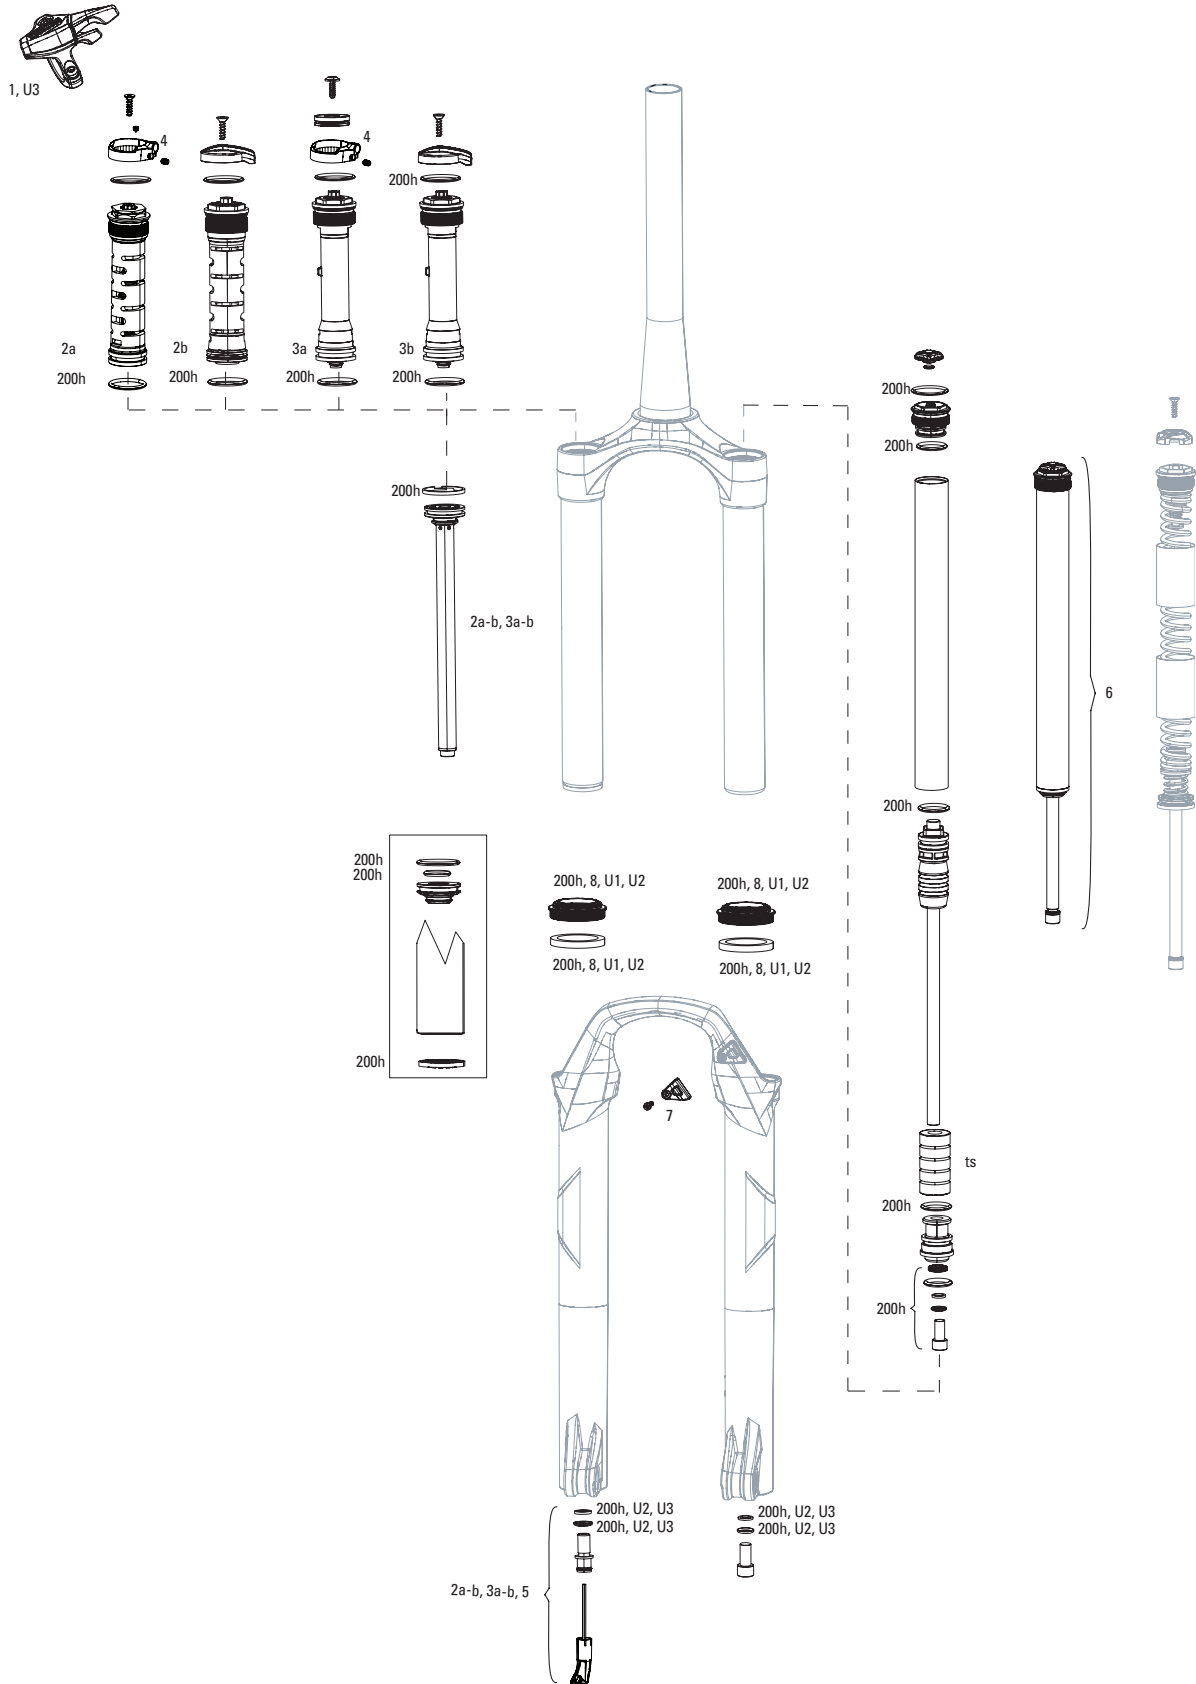

# RECON TK A1-A2/RL A1-A2 (2018-2020)

FS-RCN-TK-A1, FS-RCN-TK-A2, FS-RCN-RL-A1, FS-RCN-RL-A2

**Note:**

1. 200H service kits include the following replaceable wear items: o-rings, glide rings, dust seals, and foam rings.
2. Convert from Crown Adjust to Remote Adjust: Remote compression damper requires remote compression adjuster spool, cable clamp and remote lever assembly.
3. Thread Pitch is 0.8mm for Recon Silver C1 and Sektor Silver A2
4. Maximum Tire Diameter: 710mm Maximum Tire Width: 62mm
5. Recon Silver RL B1/TK C1 32mm lower legs use flangless wiper seals.