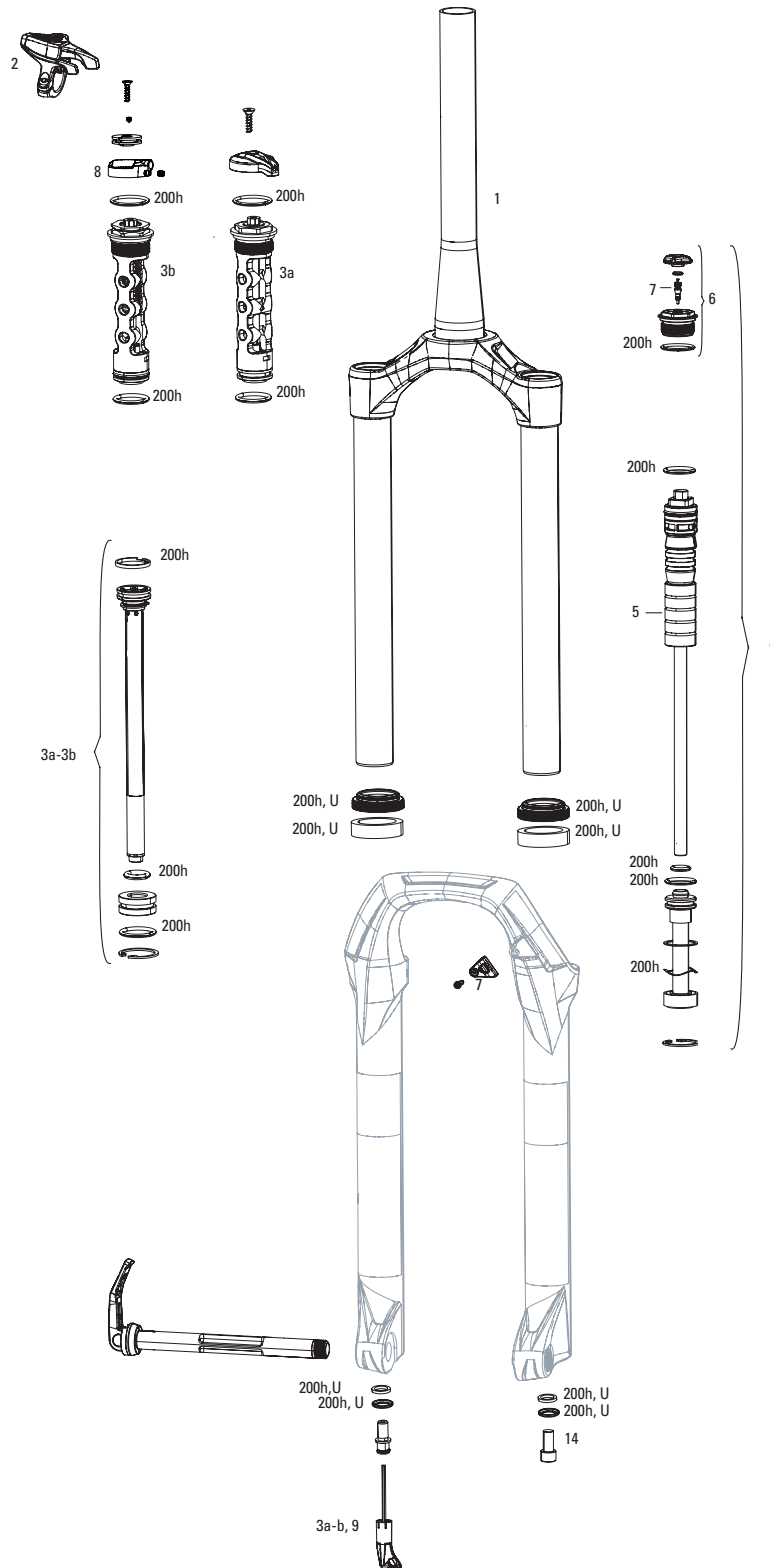

JUDY GOLD RL A1-A3 (2018+)
FS-JDYG-RL-A1, FS-JDYG-RL-A2, FS-JDYG-RL-A3

Note:

1. 200h service kits include replaceable o-rings, glide rings, retaining rings, crush washers, crush washer retainers and shaft bolts/nuts.
2. Judy Silver and Gold dampers and spring internals are not cross compatible.
3. Decal and Maxle pages can be found in back of the catalog.