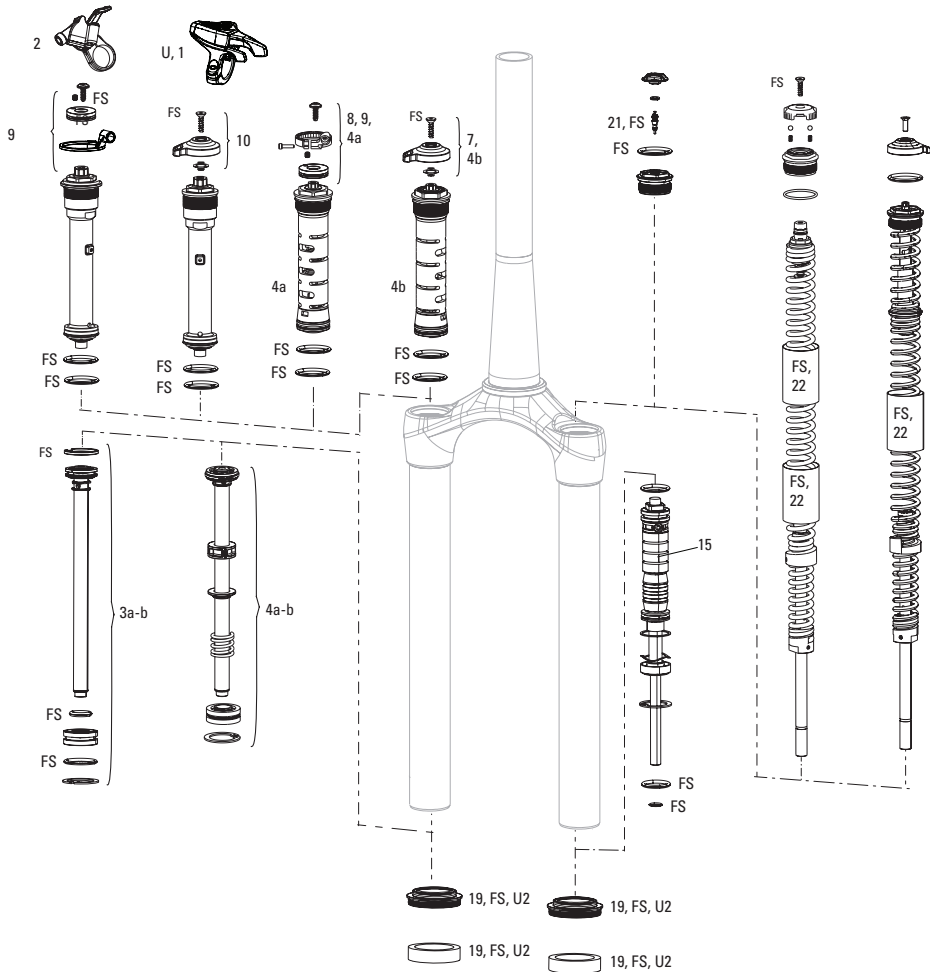

SEKTOR GOLD A1-B2 (2011-2017)

FS-SKTG-TK-B1, FS-SKTG-RL-A1, FS-SKRG-RL-B2

Note:

1. All basic service kits include the following replaceable wear items: o-rings, glide rings, dust seals, and foam rings.
2. Convert from Crown Adjust to Remote Adjust: Remote compression damper, remote compression adjuster spool, cable clamp and remote lever assembly.
3. Maximum Tire Diameter: 714mm Maximum Tire Width: 81mm
4. 32mm Boost lower legs use flangless wiper seals.
5. Decal pages can be found in back of the catalog.