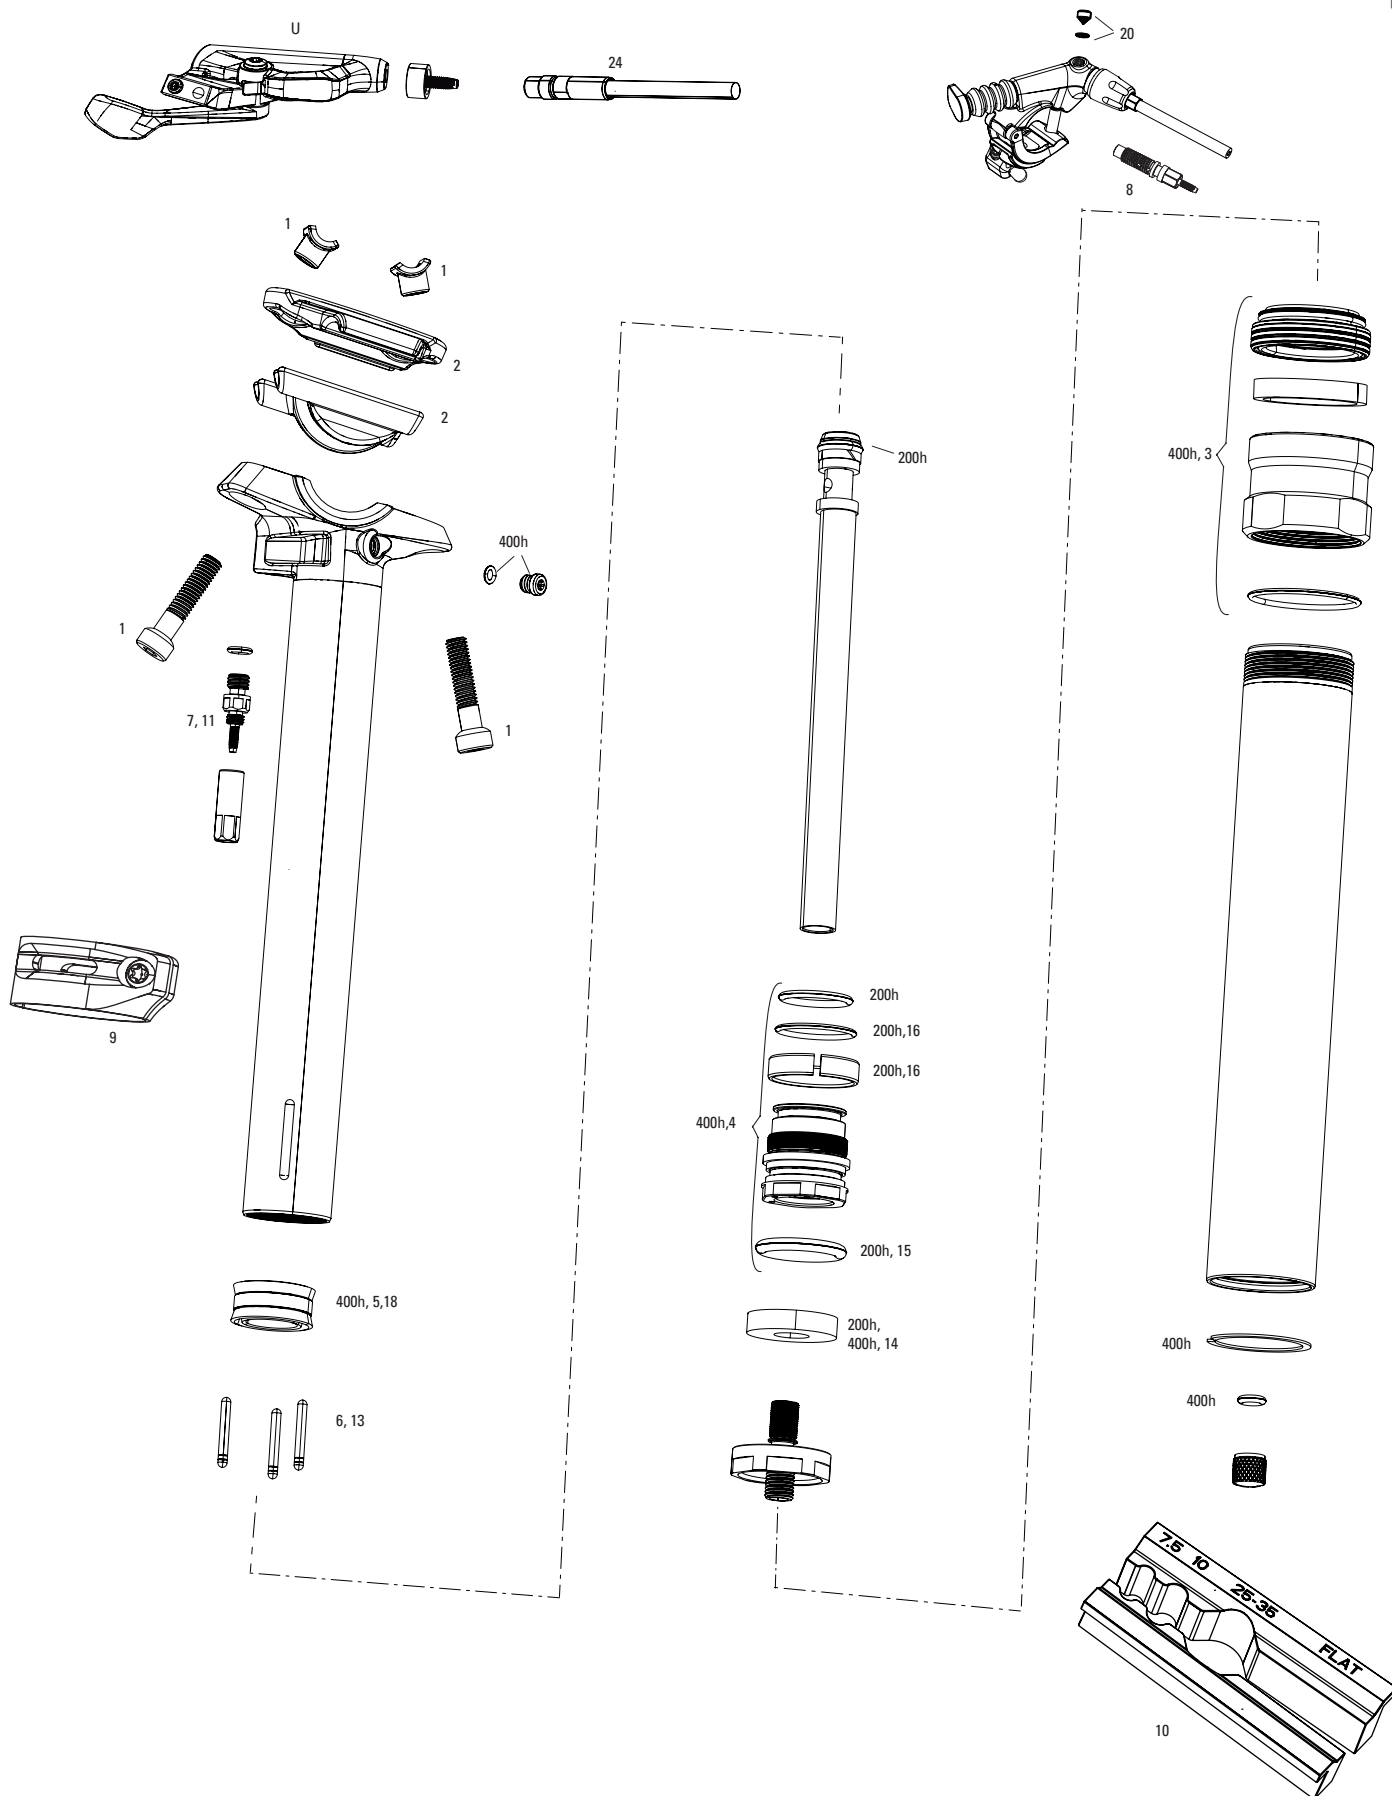

REVERB B1 (2017-2019)

SP-RVB-B1, SP-RVB-1X-B1

REVERB B1 (2017-2019)

SP-RVB-B1, SP-RVB-1X-B1