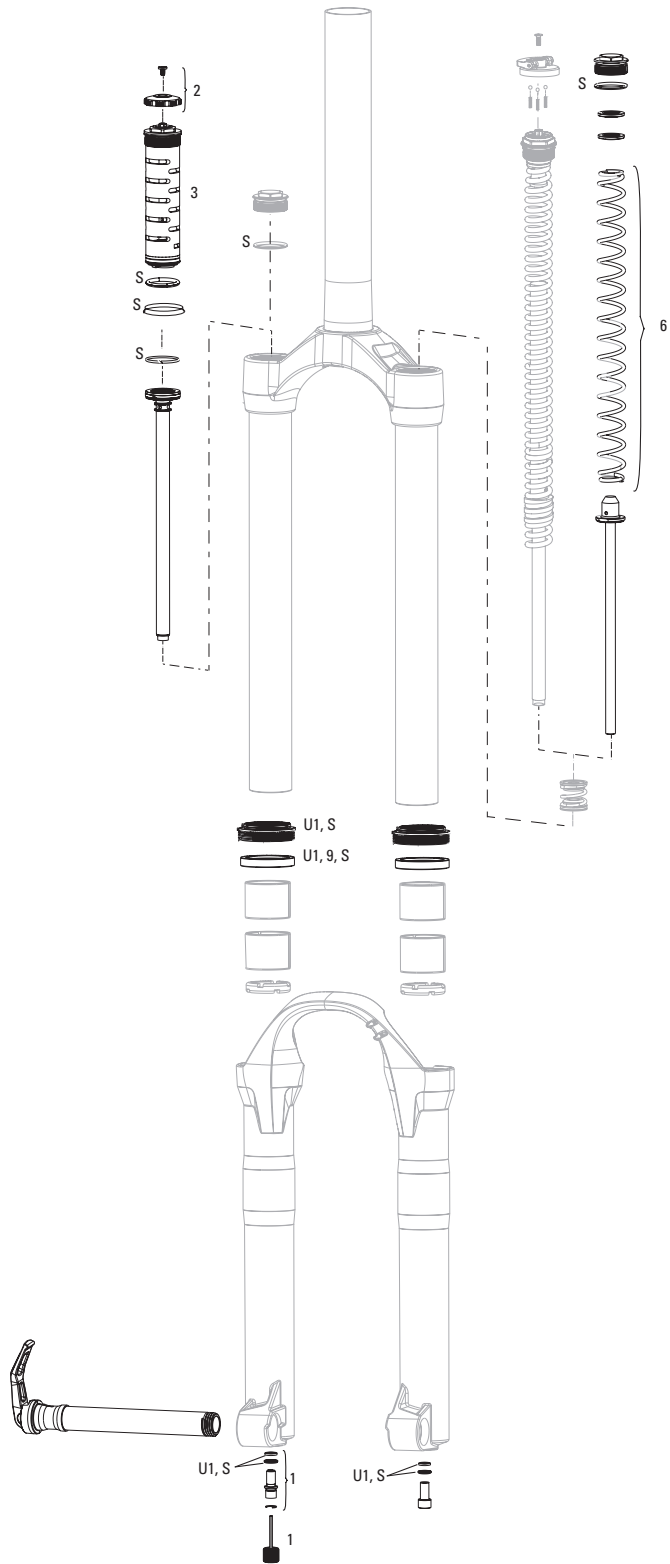

DOMAIN A1-A2 (2007-2016)

FS-DOMN-RC-A1, FS-DOMN-R-A1, FS-DOMN-RC-A2, FS-DOMN-R-A2

Note:
1. Full service kits include replaceable o-rings, glide rings, retaining rings, crush washers, crush washer retainers and shaft bolts/nuts. All air service kits include replacement schrader valve cores. Not all service parts are pictured. All basic service kits include the following replaceable wear items: o-rings, glide rings, dust seals, and foam rings.
2. Aftermarket forks include Medium spring installed. Soft and Firm tuning springs are included in fork box.
3. A complete decal and Maxle overview can be found in back of the catalog.