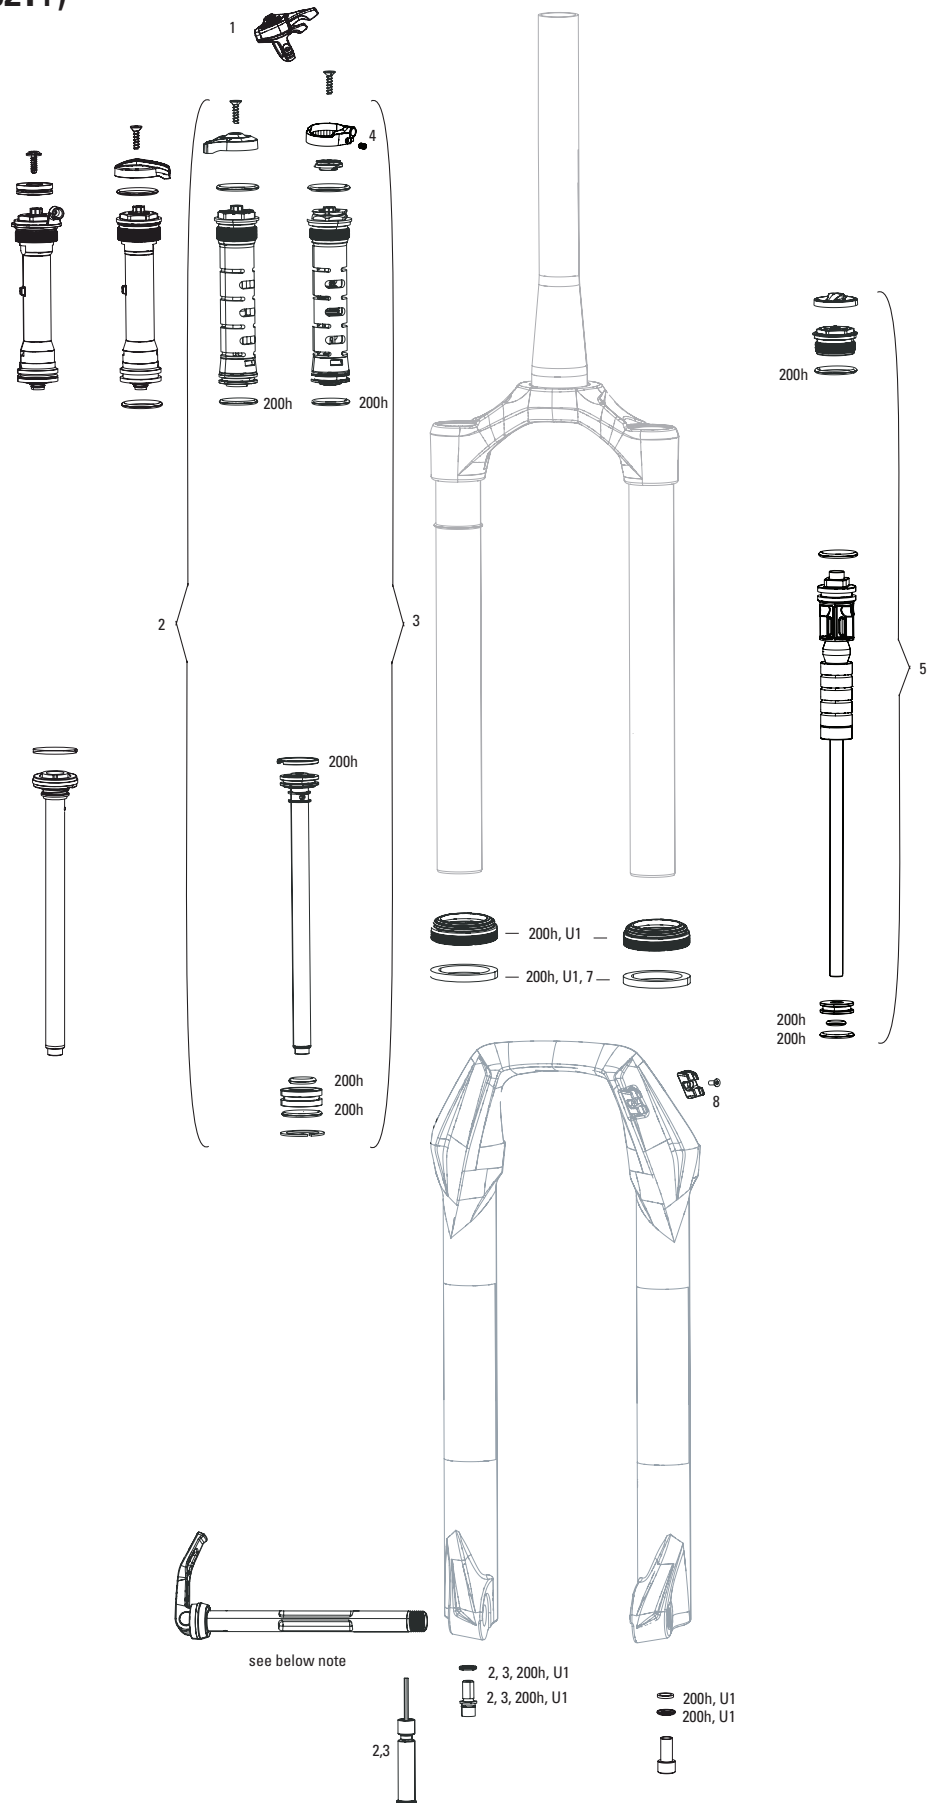

RECON GOLD C1 (2021+)
FS-RCNG-RL-C1

see below note

- 2, 3, 200h, U1
- 2, 3, 200h, U1
- 200h, U1
- 200h, U1

Note:
1. Decal and Maxle pages can be found in back of the catalog.