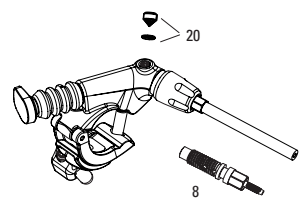

REVERB B1 (2017-2019)
SP-RVB-B1, SP-RVB-1X-B1

REVERB B1 (2017-2019)

SP-RVB-B1, SP-RVB-1X-B1