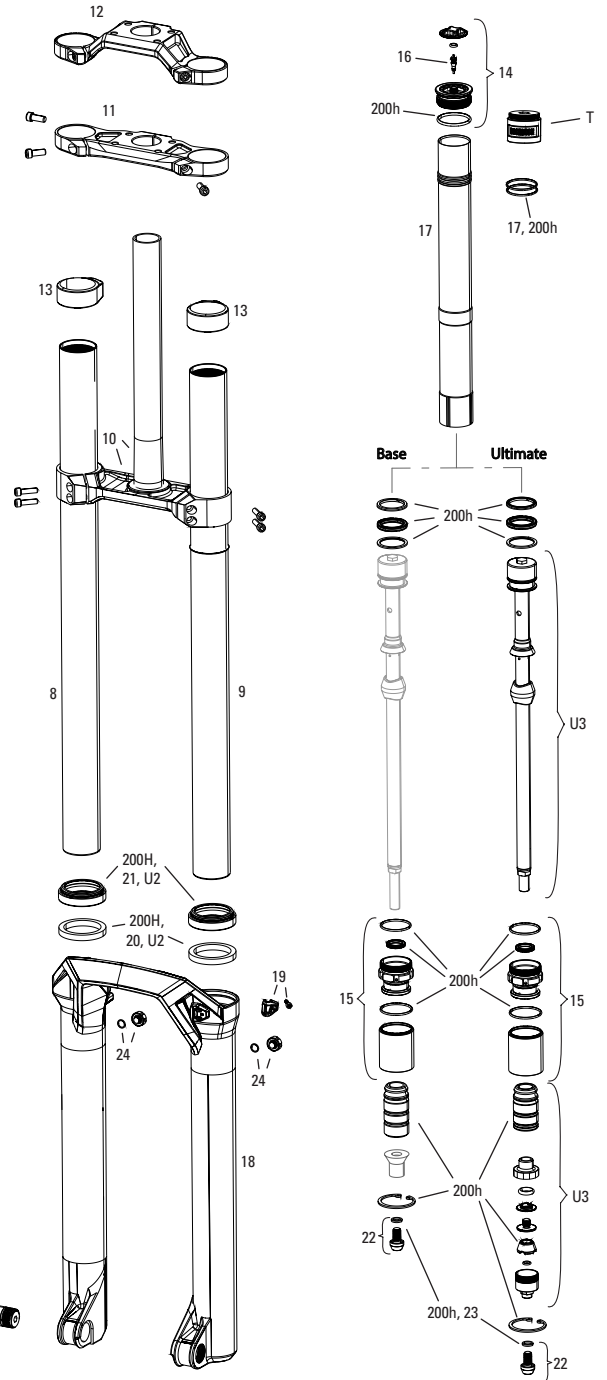

SPARES

bulk	11.4018.121.000	FORK DUST WIPER KIT - 38MM (QTY 20) - ZEB A1+ (2021+)/DOMAIN B1+ (2022+)
16	11.4018.126.000	FORK HUB ENDCAP ADAPTERS - (CONVERTS FROM 31MM TO 21MM FOR USE WITH NON-TORQUE CAP HUBS) - PIKE C1/LYRIK D1/ZEB A2 FLIGHT ATTENDANT (2023+)
17	11.4018.115.001	FORK HOSE CLAMP - GLOSS BLACK (INCLUDES CABLE CLAMP & SCREW) ZEB A1 (2021+), ZEB/PIKE/LYRIK FLIGHT ATTENDANT (2022+)
18	11.4018.116.001	FORK FOAM RING KIT - 38MM X 6MM (QTY 20) - ZEB A1+ (2021+)/DOMAIN B1+ (2022+)
19	11.4015.403.090	FORK SHAFT FASTENER KIT - (INCLUDES SHAFT BOLTS & CRUSH WASHERS) - REVELATION RC A1+/YARI CHRC A1+, LYRIK/PIKE/PIKE DJ/BOXXER/ZEB CHARGER A1+
20	11.4015.259.000	FORK CRUSH WASHERS - 8MM (QTY 50)
ns	11.4308.327.002	AIR VALVE KIT - SCHRADER CORE (QTY 2) - FORKS/SHOCKS/REVERB
ns	11.4018.059.000	FORK CALIPER SPACER KIT - 3S (ALLOWS FOR 203MM BRAKE ROTOR) - BOXXER B1+/ZEB A1+
ns	11.4118.107.000	SCHRADER AIR CAP - (INCLUDES CAP AND O-RING) - ROCKSHOX UNIVERSAL AIR CAP FOR FORKS AND SHOCKS
21	11.4018.131.000	FORK LOWER LEG PLUGS - (INCLUDES 2 PLUGS) - PIKE C1/LYRIK D1/ZEB A2 FLIGHT ATTENDANT (2023+), 38MM BOXXER D1+(2024+)
22	11.4018.135.000	FENDER BOLT KIT - M3-5X11MM BUTTON HEAD (QTY 5) - ZEB A1+, LYRIK D1+, PIKE C1+, DOMAIN B1+, SID C1+, BOXXER D1+

TOOLS/GREASE/FLUIDS

ns	00.4318.044.000	FORK LOWER LEG DUST SEAL INSTALLATION TOOL 38MM (FOR FLANGELESS AND FLANGED DUST SEALS)
ns	00.4315.023.010	HIGH-PRESSURE FORK/SHOCK PUMP (300 PSI MAX) ROCKSHOX
ns	00.4315.023.040	HIGH-PRESSURE FORK/SHOCK PUMP (300 PSI MAX) ROCKSHOX DIGITALGAUGE
ns	00.4315.022.010	REAR SHOCK SCHRADER VALVE REMOVAL TOOL ROCKSHOX
ns	11.4318.016.000	MAXIMA PLUSH DYNAMIC SUSPENSION LUBE LIGHT, 120ML BOTTLE (REPLACES 0W-30) - PIKE/REVELATION/LYRIK/YARI/BOXXER/ZEB/DOMAIN/REVERB XPLR/SHOCK AIR CANS
ns	11.4318.016.001	MAXIMA PLUSH DYNAMIC SUSPENSION LUBE LIGHT, 1 LITER BOTTLE (REPLACES 0W-30) - PIKE/REVELATION/LYRIK/YARI/BOXXER/ZEB/DOMAIN/REVERB XPLR/SHOCK AIR CANS
ns	11.4318.016.002	MAXIMA PLUSH DYNAMIC SUSPENSION LUBE HEAVY, 120ML BOTTLE - SID/SIDSL/RUDY/PIKE/LYRIK/ZEB - LOWER LEGS/AIR SPRINGS
ns	11.4318.016.003	MAXIMA PLUSH DYNAMIC SUSPENSION LUBE HEAVY, 1 LITER BOTTLE - SID/SIDSL/RUDY/PIKE/LYRIK/ZEB - LOWER LEGS/AIR SPRINGS
ns	00.4318.008.000	GREASE SRAM BUTTER 20ML SYRINGE, FRICTION REDUCING GREASE BYSLICKOLEUM - DOUBLE TIME HUB PAWLS, FORKS & REVERB SERVICE
ns	00.4318.008.001	GREASE SRAM BUTTER 1OZ CONTAINER, FRICTION REDUCING GREASE BY SLICKOLEUM - DOUBLE TIME HUB PAWLS, FORKS & REVERB SERVICE
ns	00.4318.008.003	GREASE SRAM BUTTER 500ML CONTAINER, FRICTION REDUCING GREASE BY SLICKOLEUM - RECOMMENDED FOR SRAM DOUBLE TIME HUBS & WHEELS, ROCKSHOX FORKS AND REVERB SERVICE
ns	11.4115.094.040	MAXIMA SUSPENSION OIL PLUSH, 7WT 1 LITER BOTTLE - REAR SHOCK/CHARGER DAMPER
ns	11.4115.094.030	MAXIMA SUSPENSION OIL PLUSH, 3WT 1 LITER BOTTLE - REAR SHOCK/CHARGER DAMPER
ns	00.4318.098.000	ROCKSHOX UNIVERSAL BLEED KIT (INCLUDES 2 SYRINGES, 2 STANDARD FITTINGS, CHARGER FITTING, AND REVERB BLEEDING EDGE FITTING)
ns	00.4318.007.000	ROCKSHOX CHARGER DAMPER STANDARD BLEED KIT (INCLUDES SYRINGE, CHARGER1 FITTING, STANDARD FITTING, SUSPENSION OIL 3W) - CHARGER/RACEDAY DAMPERS
ns	00.4318.012.013	ROCKSHOX GLASS FIBER REINFORCED NYLON NON-SCRATCH O-RING PICK TOOLS (QTY 5, FOR USE ON SUSPENSION PRODUCTS)

BOXXER BASE/ULTIMATE D1 (2024+)

FS-BXR-BSE-D1, FS-BXR-ULT-D1

Note:

1. Fender bolts are M3- 5x11 (qty 4)
2. Only the Charger 3 RC2 damper found in the BoXXer Ultimate is upgradeable to Charger 3.1.