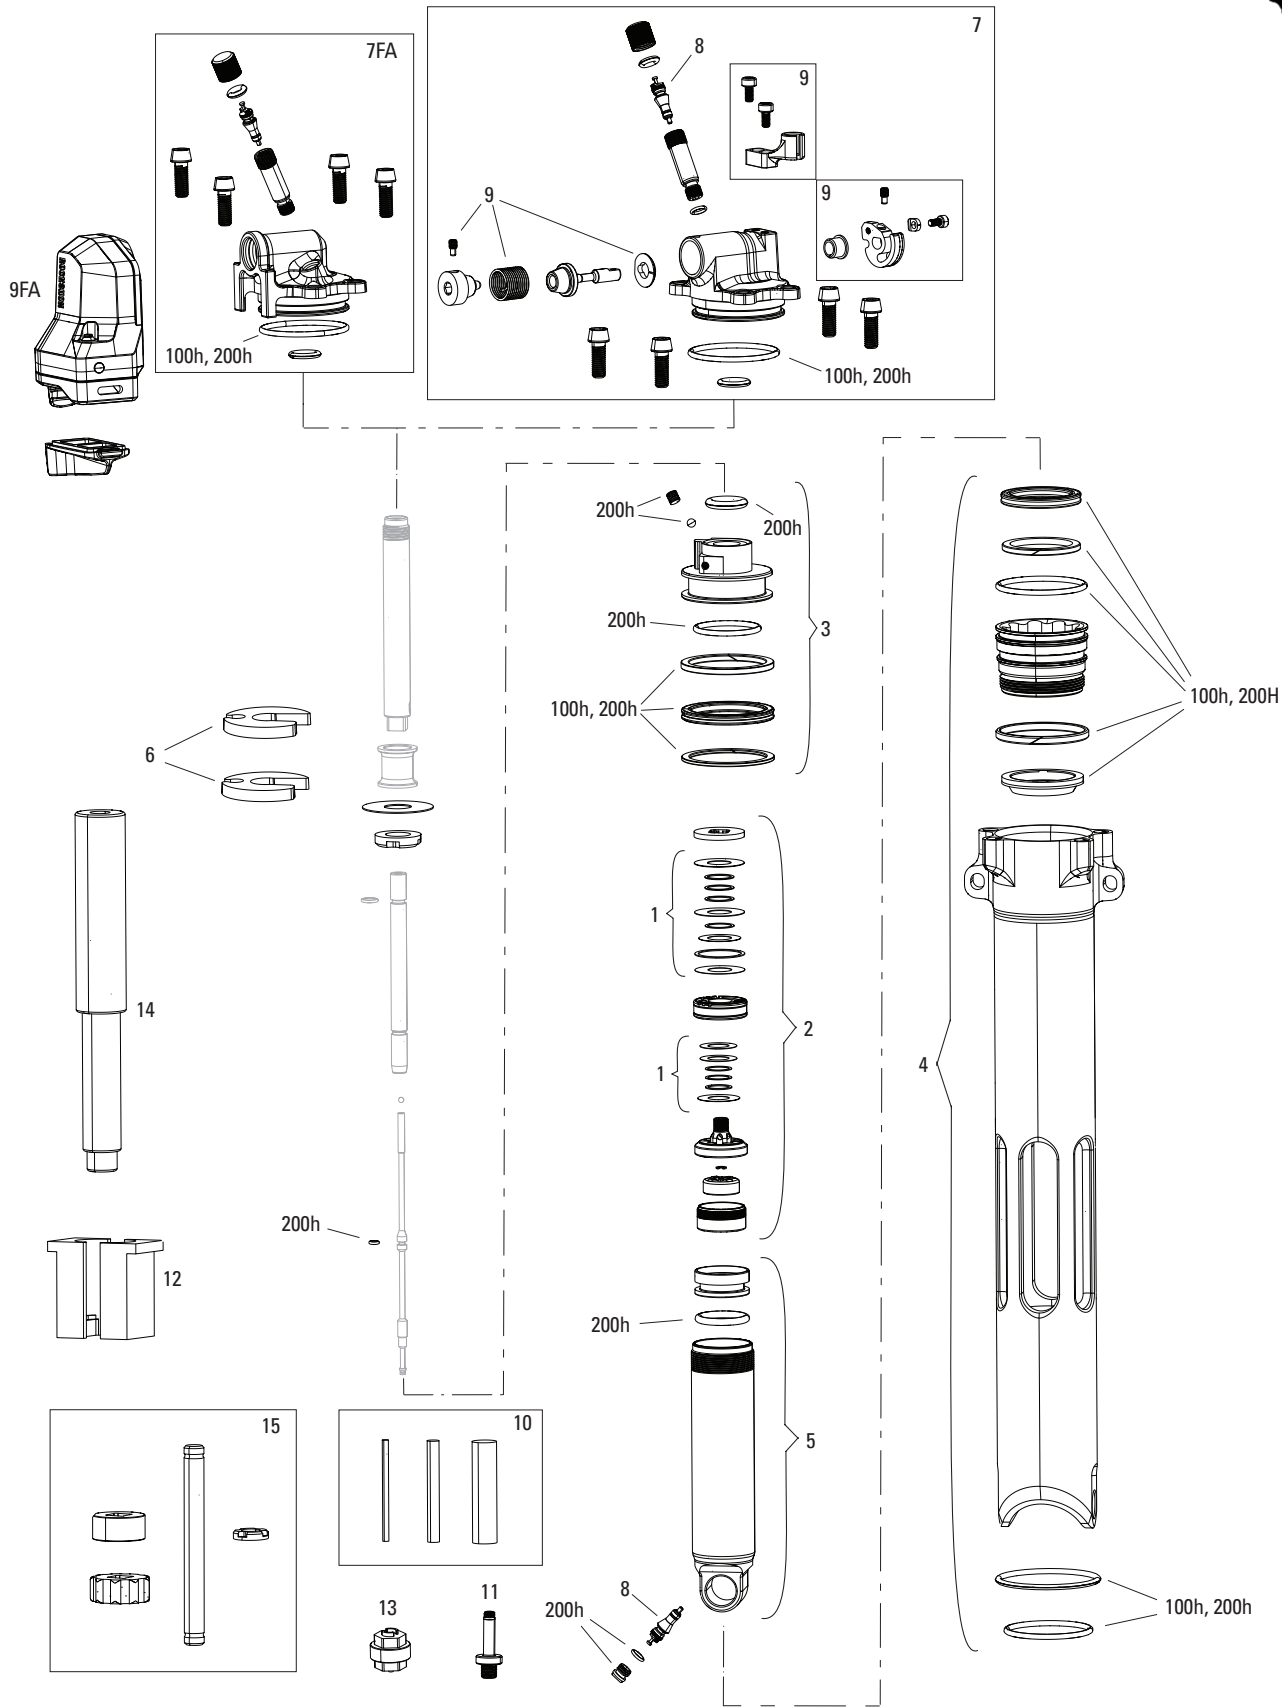

SIDLUXE ISOSTRUT A1 (2024+)

RS-SIDL-TKIS-A1, RS-SIDL-ISFA-A1

- Note:**
1. See the RockShox Rear Shock Piston Tuning Guide for detailed information regarding the shim stack order for the rebound and compression dampers.
 2. Non-Flight Attendant ISOSTRUT shocks are NOT upgradeable to Flight Attendant. The entire shock must be purchased complete.
 3. The Flight Attendant Control Module should only be removed from the eyelet assembly when in "Open" mode and with the battery removed. Do not reinstall the battery until the module is reattached to the eyelet.
 4. SIDLuxe ISOSTRUT takes 2 volume tokens maximum.