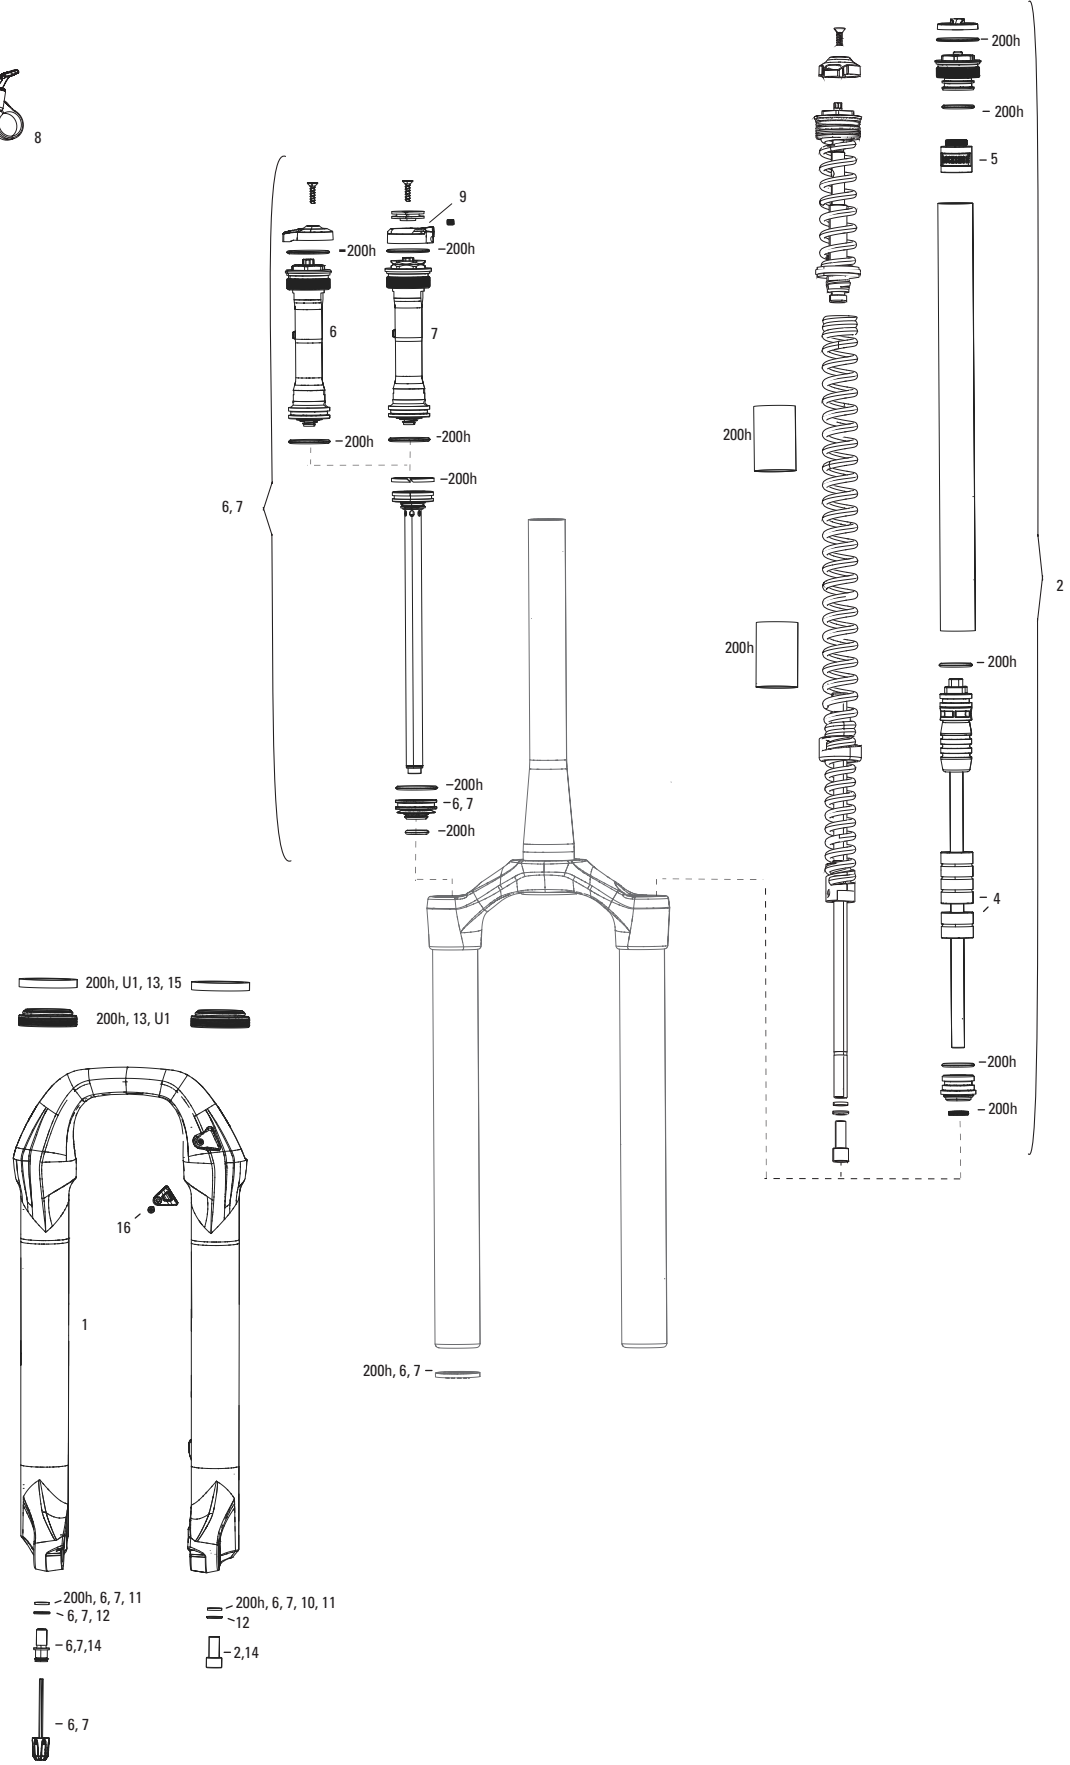

35 SILVER R/TK A1 (2021-2024)

FS-35S-R-A1, FS-35S-TK-A1

1. **Note:**
1. EMTB (fender mount) lower leg and CSU are not cross-compatible with non-fender CSU and lower leg variants.
  2. Convert from Crown Adjust to Remote Adjust: Remote compression damper, remote compression adjuster spool, cable clamp and remote lever assembly.
  3. Decal and Maxle pages can be found in back of the catalog.
  4. Use air spring kit to upgrade and change firmness in coil forks.