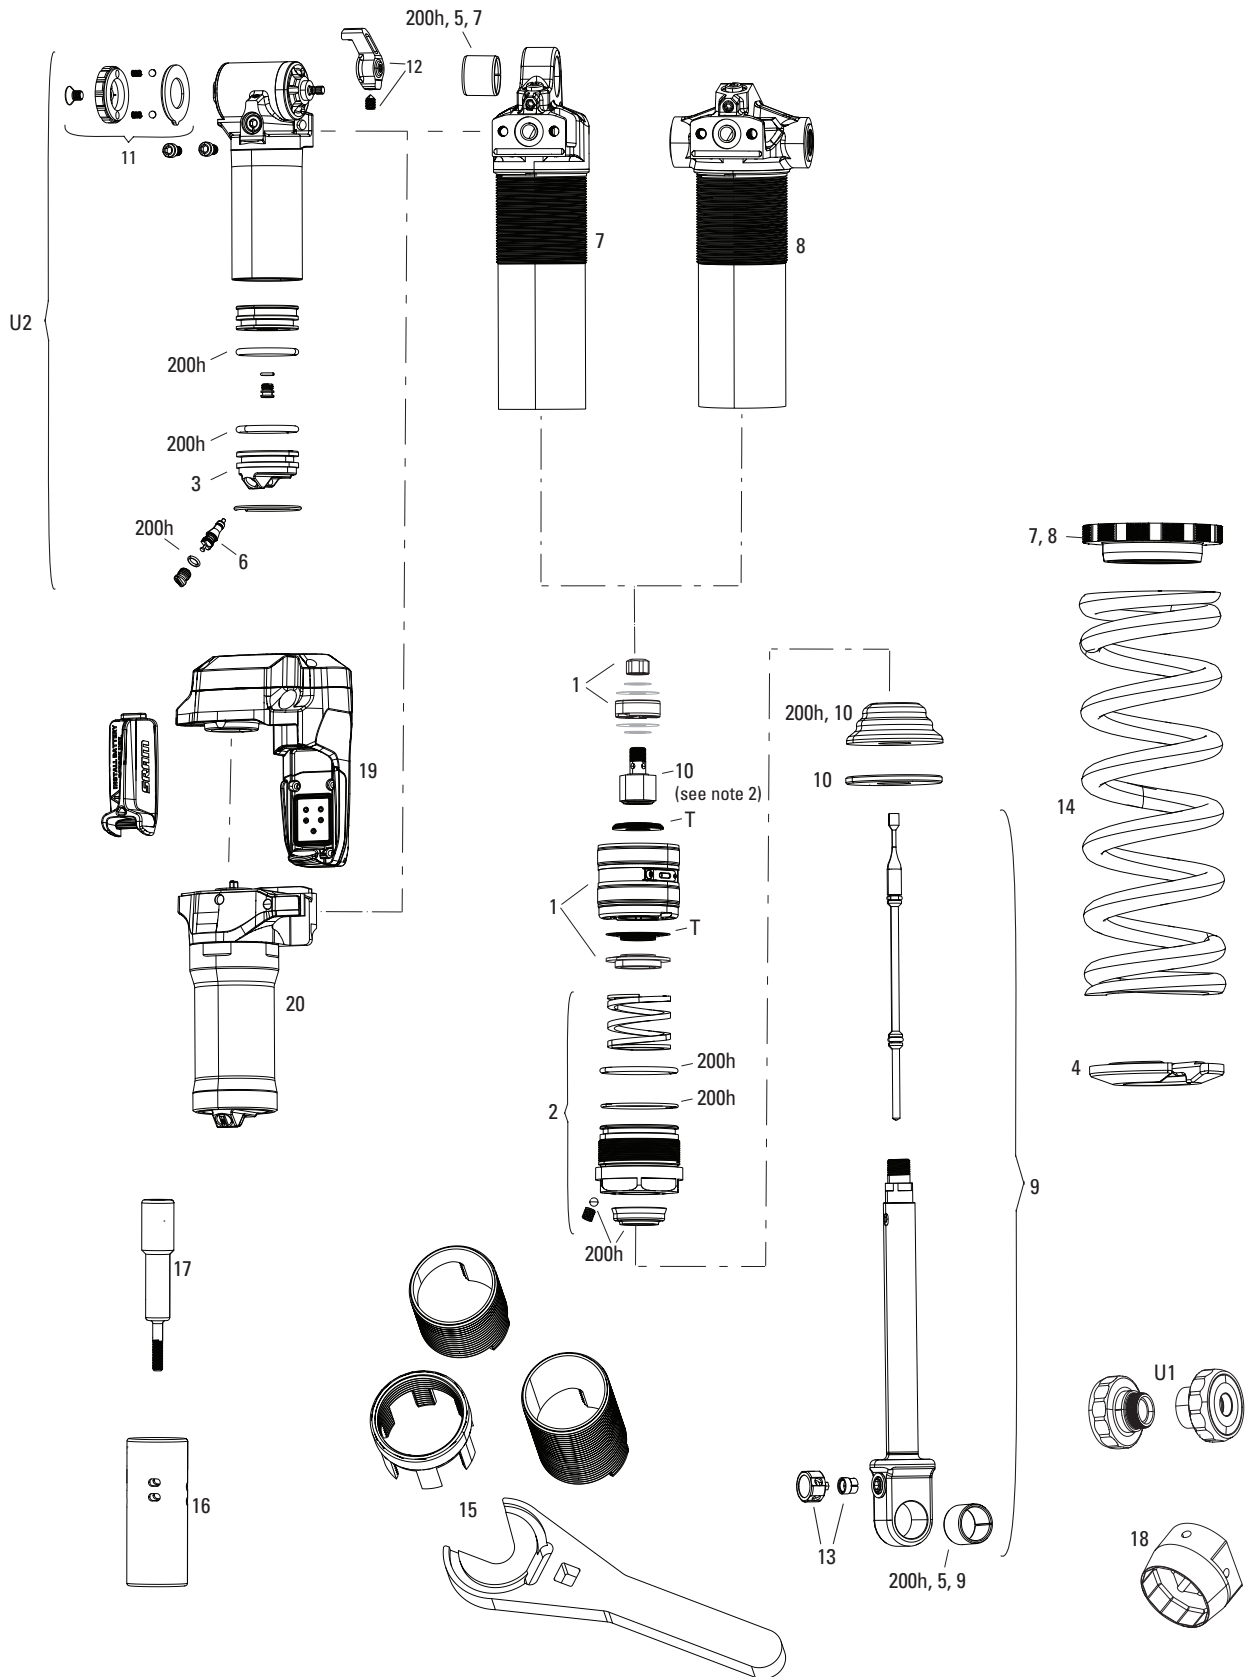

VIVID COIL C1 (2025+)

RS-VIVC-BSE-C1, RS-VIVC-SEL-C1, RS-VIVC-SELP-C1, RS-VIVC-ULT-C1, RS-VIVC-UDH-C1, RS-VIVC-UFA-C1

Note:

1. See the RockShox Rear Shock Piston Tuning Guide for detailed information regarding the shim stack order for the rebound and compression dampers.
2. Travel change only recommended within root size ranges: 37.5-45, 47.5-55, 57.5-65, and 67.5-75. Travel change will result in incorrect sag gradients. Damper body and damper shaft are also REQUIRED if changing outside root size.