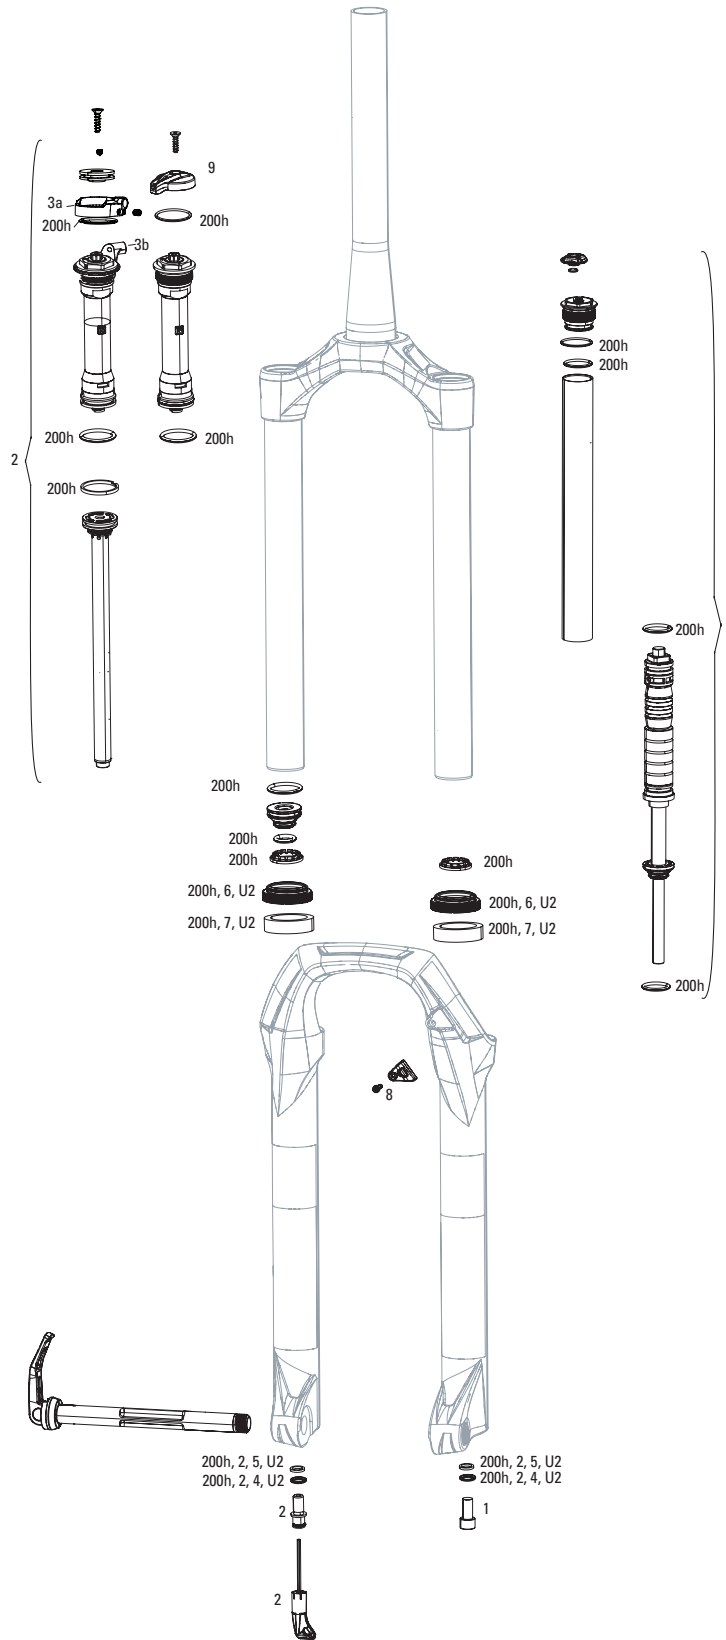

JUDY SILVER TK A1-A3 (2018+)

FS-JDYS-TK-A1, FS-JDYS-TK-A2, FS-JDYS-TK-A3

Note:

1. Judy Silver and Gold dampers and spring internals are not cross compatible.
2. Decal and Maxle pages can be found in back of the catalog.