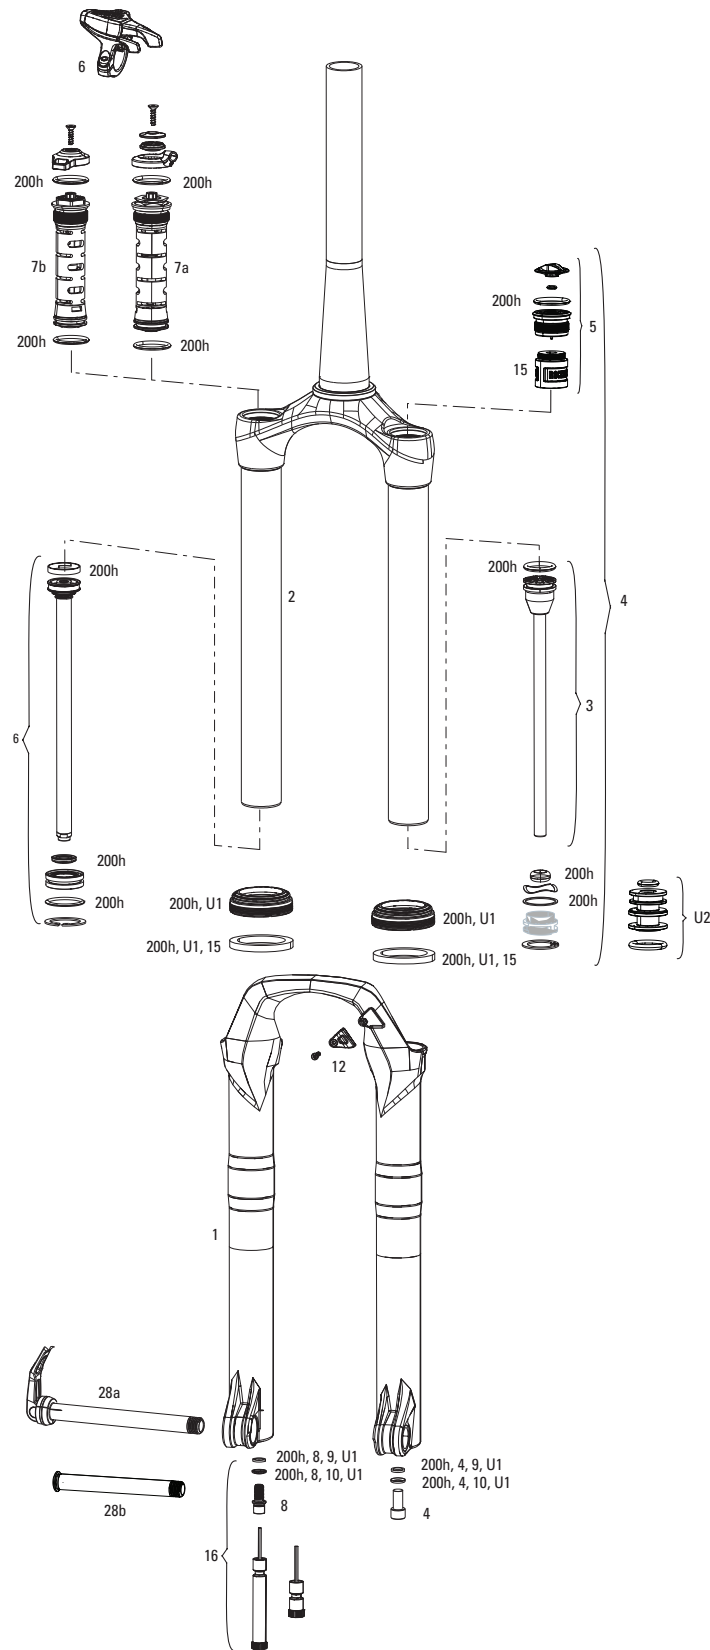

REBA-15 Boost - A7-A8 (2018-2025)

FS-REBA-15B-A7, FS-REBA-15B-A8, FS-REBA-15B-A9

Note:

- 1. Reba-15 max travel is 150mm.
- 2. Reba-15 Boost stock configurations were 100,120,130,140, and 150mm.
- 3. Convert from Crown Adjust to Cable Remote Adjust: complete damper upgrade kit
- 4. Decal and Maxle pages can be found in back of the catalog.
- 5. Part descriptions on the following page that include a "B" are specifically for "Boost" forks. Parts that include an "NB" are specifically for "non-Boost" forks. Parts without either designation are compatible with both Boost and non-Boost forks.