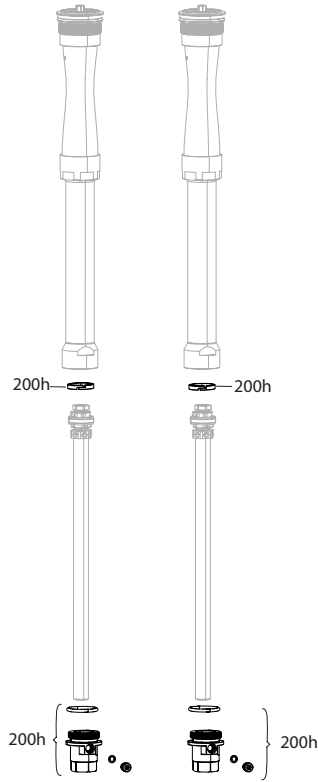

SID SL (32MM) C1 (2021-2023)

FS-SIDS-BSE-C1, FS-SIDS-SEL-C1, FS-SIDS-SELP-C1, FS-SIDS-ULT-C1