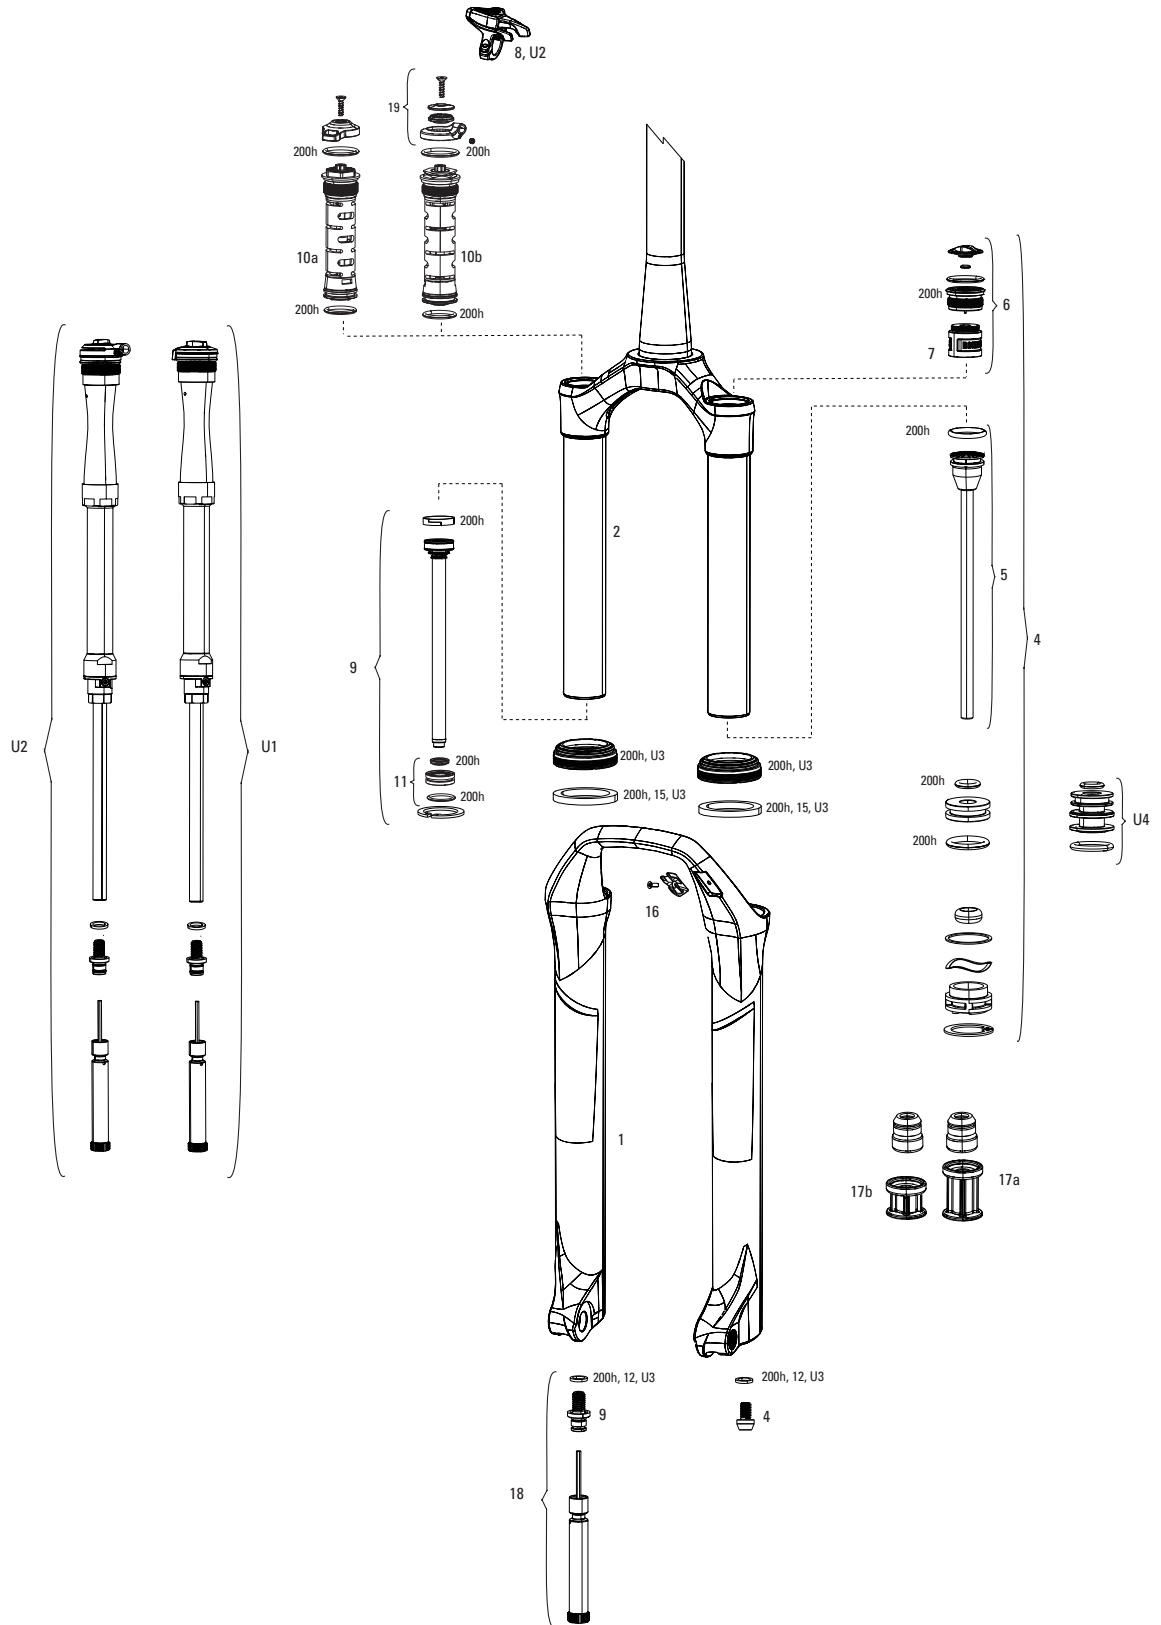

REBA-10 Boost - A7-A9 (2018-2025)

FS-REBA-10B-A7, FS-REBA-10B-A8, FS-REBA-10B-A9

- Note:**
1. Reba-10 max travel is 100mm.
 2. Reba-10 Boost stock configurations were 80, 90 and 100mm.
 3. Convert from Crown Adjust to Cable Remote Adjust: complete damper upgrade kit
 4. Decal and Maxle pages can be found in back of the catalog.
 5. Part descriptions on the following page that include a "B" are specifically for "Boost" forks. Parts that include an "NB" are specifically for "non-Boost" forks. Parts without either designation are compatible with both Boost and non-Boost forks.