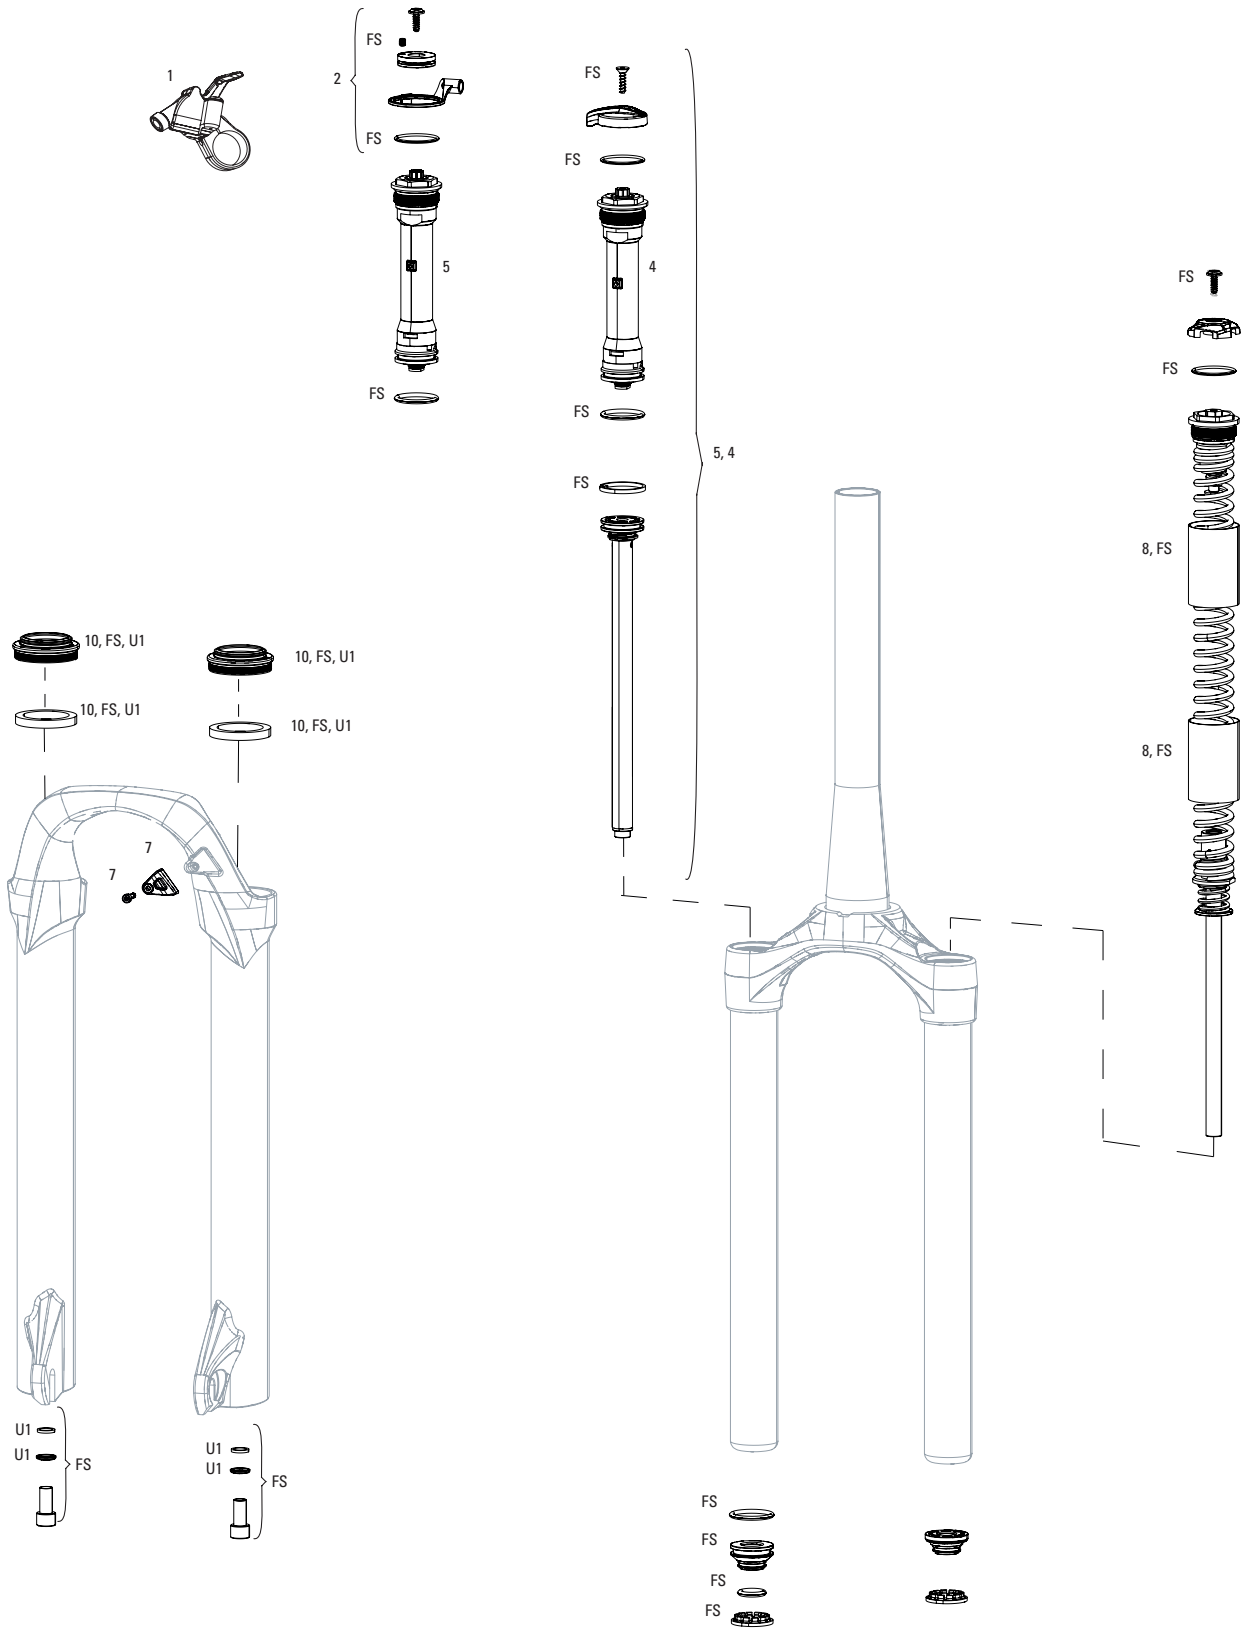

JUDY TK B1 (2021+)
FS-JDY-TK-B1

Note:

1. Full service kits include replaceable o-rings, glide rings, retaining rings, crush washers, crush washer retainers and shaft bolts/nuts. Not all service parts are pictured. All basic service kits include the following replaceable wear items: o-rings, glide rings, dust seals, and foam rings.