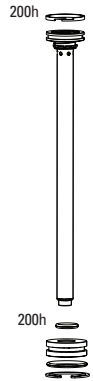

35 GOLD RL A1-A2 (2020-2024)

FS-35G-RL-A1, FS-35G-RL-A2

Note:

1. 200h service kits include replaceable o-rings, glide rings, retaining rings, crush washers, crush washer retainers and shaft bolts/nuts. All air service kits include replacement schrader valve cores.
2. EMTB (fender mount) lower leg and CSU are not cross-compatible with non-fender CSU and lower leg variants.
3. Convert from Crown Adjust to Remote Adjust: Remote compression damper, remote compression adjuster spool, cable clamp and remote lever assembly.
4. Decal and Maxle pages can be found in back of the catalog.