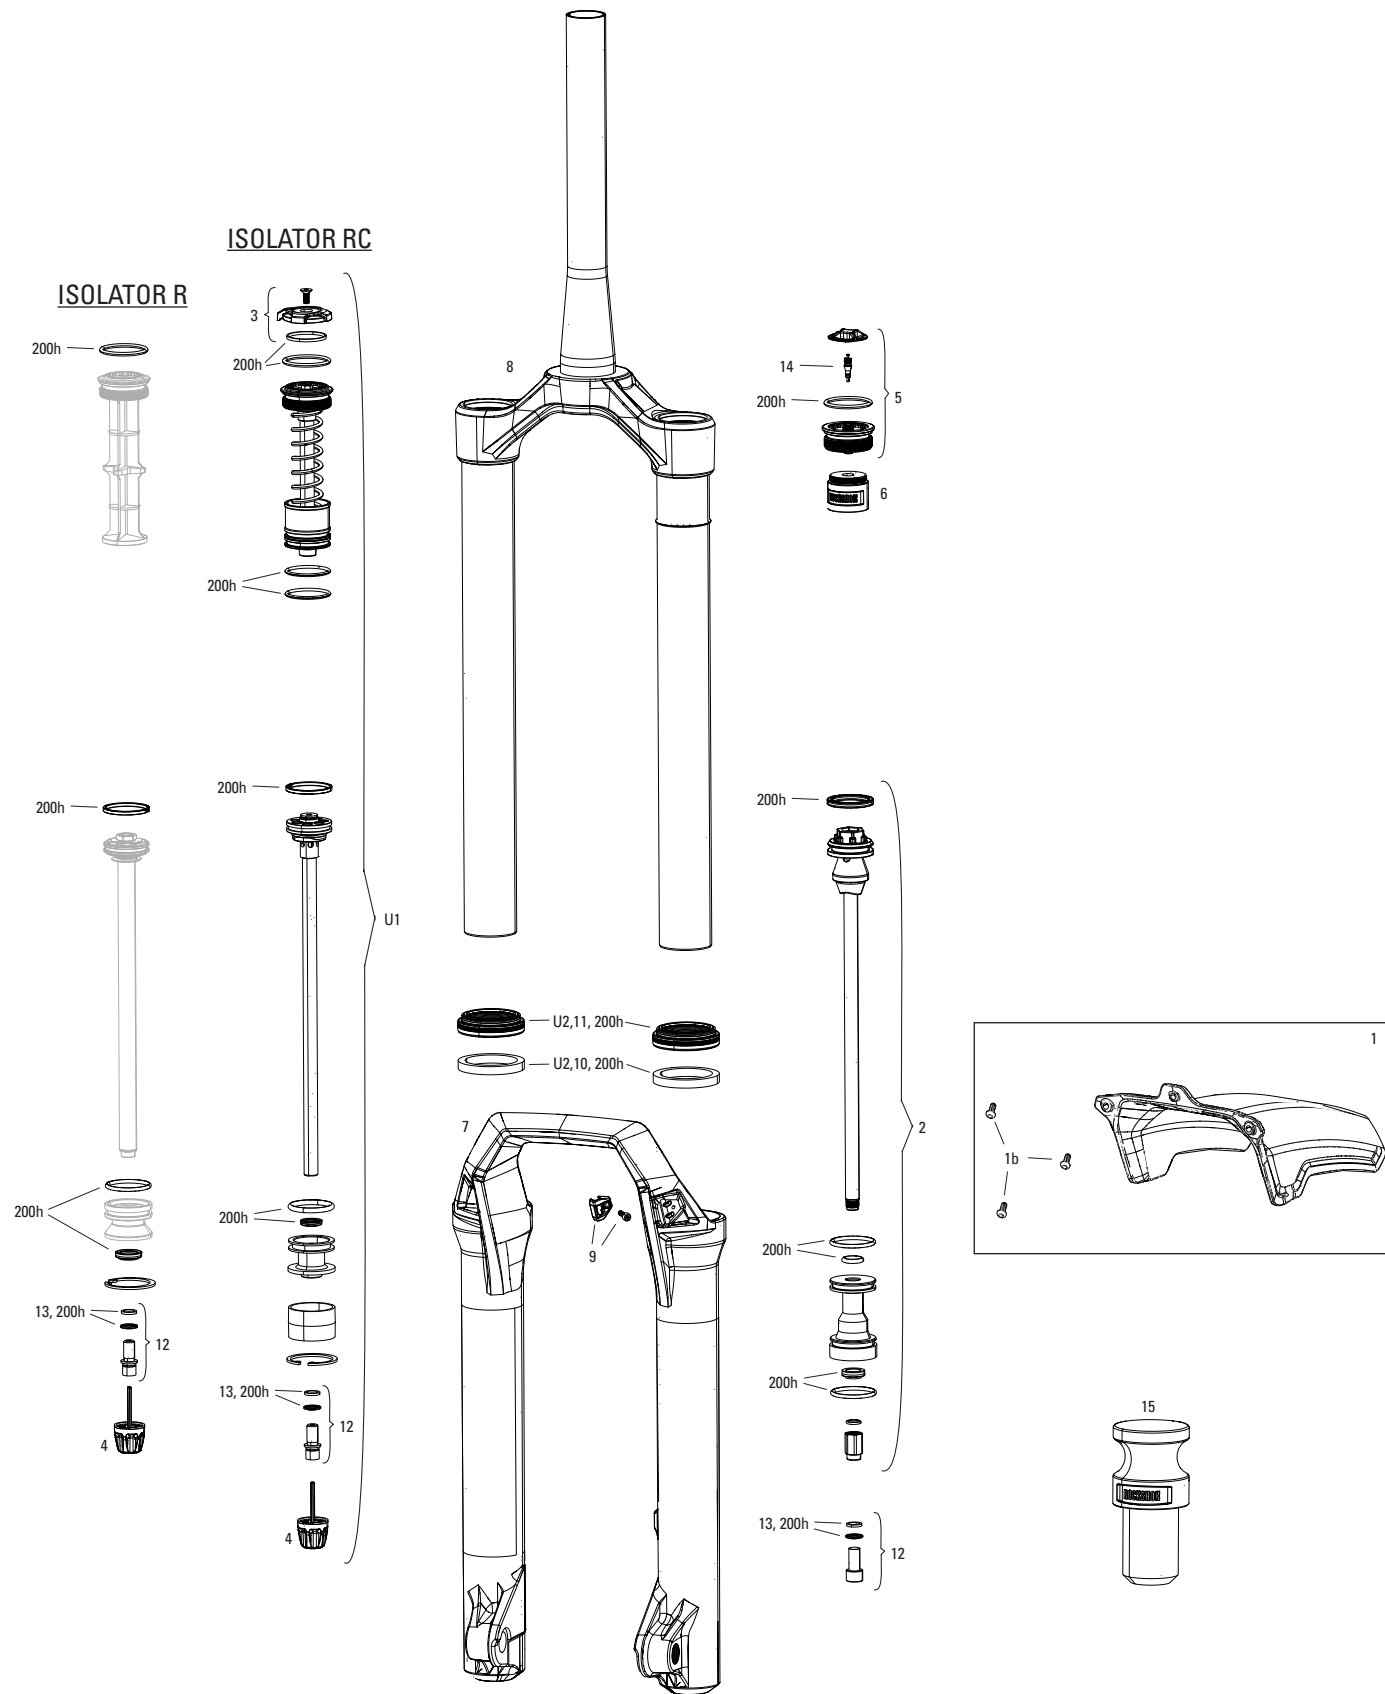

PIKE DJ A2-A4 (2016+)

FS-PIKE-DJ-A2, FS-PIKE-DJ-A3, FS-PIKE-DJ-A4

UPGRADES	
U1	00.4318.045.004 FORK DUST WIPER UPGRADE KIT - 35MM BLACK FLANGELESS ULTRA-LOW FRICTION SKF SEALS (INCLUDES DUST WIPERS, 4MM, 6MM FOAM RINGS-PIKE/LYRIK B1/YARI/REVELATION/BOXXER/DOMAIN/35/SID35MM/PSYLO)
SERVICE KIT	
200h	00.4315.032.619 200 HOUR/1 YEAR SERVICE KIT (INCLUDES DUST SEALS, FOAM RINGS, O-RING SEALS, CHARGER SEALHEAD, SA SEALHEAD) - PIKE/PIKE DJ SOLO AIR A1
200h	11.4018.027.003 FORK SERVICE KIT - FULL SERVICE SOLO AIR (INCLUDES UPGRADED SEALHEAD, SOLO AIR SEALS, DAMPER SEALS & HARDWARE) - PIKE (A1-A2/2014-2016)
LOWER LEG	
1	11.4018.091.028 FORK LOWER LEG - (DECALS INCLUDED, LOW FRICTION SKF WIPER SEALS) 26 15X100 SILVER - PIKE DJ A2-A4 (2016+)
CSU	
2	11.4018.008.494 FORK CSU - SOLO AIR 26 40 OFF-SET ALUMINUM TAPER BLACK (NO GRADIENTS)(.5 THREAD PITCH) -PIKE DJ A2-A4 (2016+)
DAMPER	
4	11.4015.353.030 FORK DAMPER SEALHEAD ASSEMBLY - CHARGER 1, LYRIK RCT3 A1/RC B1, PIKE A1-A2 35MM
5	11.4018.082.004 FORK REBOUND DAMPER KNOB KIT - (INCLUDES ADJUSTER KNOB & BOLT) - CHARGER RC2/RCT2/RCT R - LYRIK, PIKE, BOXXER, ZEB
6	11.4015.547.080 FORK COMPRESSION DAMPER KNOB KIT - CROWN CHARGER RC (INCLUDES KNOB & SCREW) - LYRIK B1/PIKE/PIKE DJ A2-A3 (2017+)
SPRING	
7	11.4018.012.010 FORK SPRING AIR TOP CAP - 35MM (.5MM THREAD PITCH) BOOST™ 15X110 - PIKE A2/LYRIK A1+/YARI A1+/REVELATION A1+(2018+)//PIKE DJ (2016+)
8	11.4018.012.013 FORK SPRING AIR TOP CAP - 35MM (.5MM THREAD PITCH) (INCLUDES TOP CAP & VALVE COVER, BOTTOMLESS TOKEN COMPATIBLE)/PIKE DJ (2016+)
9	11.4018.010.202 FORK SPRING SOLO AIR ASSEMBLY - 100MM (THREAD PITCH 0.5MM) (INCLUDES TOP CAP, AIR PISTON, SHAFT BOLT) - PIKE DJ A2-A4 (2016+)
9	11.4018.010.203 FORK SPRING SOLO AIR ASSEMBLY - 110MM (THREAD PITCH 0.5MM) (INCLUDES TOP CAP, AIR PISTON, SHAFT BOLT) - PIKE DJ A2-A4 (2016+)
9	11.4018.010.204 FORK SPRING SOLO AIR ASSEMBLY - 140MM (THREAD PITCH 0.5MM) (INCLUDES TOP CAP, AIR PISTON, SHAFT BOLT) - PIKE DJ A2-A4 (2016+)
16	11.4018.026.018 FORK SPRING SOLO AIR SHAFT - 100mm-26 - PIKE DJ A2-A4 (2016+)
16	11.4018.026.019 FORK SPRING SOLO AIR SHAFT - 110MM-26 - PIKE DJ A2-A4 (2016+)
12	11.4018.032.000 FORK SPRING BOTTOMLESS TOKENS - 35MM/38MM SOLO AIR/DEBONAIR (QTY 3) - PIKE/BOXXER B1+/LYRIK B1+/YARI/SID 35MM/ZEB/DOMAIN B1+/PSYLO GOLD A1+
12	11.4018.032.001 FORK SPRING BOTTOMLESS TOKENS - 35MM/38MM SOLO AIR/DEBONAIR (QTY 10) PIKE/BOXXER B1+/LYRIK B1+/YARI/SID 35MM/ZEB/DOMAIN B1+/PSYLO GOLD A1+
11	11.4018.037.000 FORK SPRING SEALHEAD - 35MM SOLO AIR (INCLUDES SEALHEAD BACKUP RING, WAVE WASHER & SEALS) - PIKE A1-A2 (2014-2017)/PIKE DJ A2-A4 (2016+)
SPARES	
13	11.4015.534.010 FORK HOSE CLAMP - PIKE/LYRIK/YARI/SID/REVELATION/BOXXER/XC30/30G/30S/RECON/SEKTOR/BLUTO/REBA/35G/35S
14	11.4018.028.005 FORK FOAM RING KIT - 35MM X 6MM (QTY 20) - PIKE A1-B4/LYRIK A1-C3/YARI A1-B3/BOXXER A1-C2/DOMAIN DUAL CROWN A1/PSYLO A1+
15	11.4015.403.090 FORK SHAFT FASTENER KIT - (INCLUDES SHAFT BOLTS & CRUSH WASHERS) - REVELATION RC A1+/YARI CHRC A1+, LYRIK/PIKE/PIKE DJ/BOXXER/ZEB CHARGER A1+
bulk	11.4015.259.000 FORK CRUSH WASHERS - 8MM (QTY 50)
bulk	11.4018.028.014 FORK DUST WIPER KIT - 35MM BLACK LOW FRICTION SKF (INCLUDES FLANGELESS DUST WIPERS) (QTY 20) - PIKE/LYRIK B1/YARI/BOXXER/DOMAIN/REVELATION 35MM/35G
ns	11.4308.327.002 AIR VALVE KIT - SCHRADER CORE (QTY 2) - FORKS/SHOCKS/REVERB
ns	00.4318.005.001 AXLE MAXLE ULTIMATE FRONT, 15X100, LENGTH 146.5MM, THREAD LENGTH 9MM, THREAD PITCH M15X1.50 - PIKE, RS1, LYRIK B1, YARI, SID, SID SL, SID 35MM
ns	11.4118.107.000 SCHRADER AIR CAP - (INCLUDES CAP AND O-RING) - ROCKSHOX UNIVERSAL AIR CAP FOR FORKS AND SHOCKS
TOOLS/GREASE/FLUIDS	
ns	00.4318.032.000 FORK LOWER LEG DUST SEAL INSTALLATION TOOL 35MM (FOR FLANGELESS AND FLANGED DUST SEALS)
ns	00.4315.023.010 HIGH-PRESSURE FORK/SHOCK PUMP (300 PSI MAX) ROCKSHOX
ns	00.4315.023.040 HIGH-PRESSURE FORK/SHOCK PUMP (300 PSI MAX) ROCKSHOX DIGITALGAUGE
ns	00.4315.022.010 REAR SHOCK SCHRADER VALVE REMOVAL TOOL ROCKSHOX
ns	11.4318.016.000 MAXIMA PLUSH DYNAMIC SUSPENSION LUBE LIGHT, 120ML BOTTLE (REPLACES 0W-30) - PIKE/REVELATION/LYRIK/YARI/BOXXER/ZEB/DOMAIN/REVERB XPLR/SHOCK AIR CANS
ns	11.4318.016.001 MAXIMA PLUSH DYNAMIC SUSPENSION LUBE LIGHT, 1 LITER BOTTLE (REPLACES 0W-30) - PIKE/REVELATION/LYRIK/YARI/BOXXER/ZEB/DOMAIN/REVERB XPLR/SHOCK AIR CANS
ns	11.4318.016.002 MAXIMA PLUSH DYNAMIC SUSPENSION LUBE HEAVY, 120ML BOTTLE - SID/SIDSL/RUDY/PIKE/LYRIK/ZEB - LOWER LEGS/AIR SPRINGS
ns	11.4318.016.003 MAXIMA PLUSH DYNAMIC SUSPENSION LUBE HEAVY, 1 LITER BOTTLE - SID/SIDSL/RUDY/PIKE/LYRIK/ZEB - LOWER LEGS/AIR SPRINGS
ns	11.4115.094.030 MAXIMA SUSPENSION OIL PLUSH, 3WT 1 LITER BOTTLE - REAR SHOCK/CHARGER DAMPER
ns	00.4318.007.000 ROCKSHOX CHARGER DAMPER STANDARD BLEED KIT (INCLUDES SYRINGE, CHARGER1 FITTING, STANDARD FITTING, SUSPENSION OIL 3W) - CHARGER/RACEDAY DAMPERS
ns	00.4318.008.000 GREASE SRAM BUTTER 20ML SYRINGE, FRICTION REDUCING GREASE BYSLICKOLEUM - DOUBLE TIME HUB PAWLS, FORKS & REVERB SERVICE
ns	00.4318.008.001 GREASE SRAM BUTTER 1OZ CONTAINER, FRICTION REDUCING GREASE BY SLICKOLEUM - DOUBLE TIME HUB PAWLS, FORKS & REVERB SERVICE
ns	00.4318.008.003 GREASE SRAM BUTTER 500ML CONTAINER, FRICTION REDUCING GREASE BY SLICKOLEUM - RECOMMENDED FOR SRAM DOUBLE TIME HUBS & WHEELS, ROCKSHOX FORKS AND REVERB SERVICE