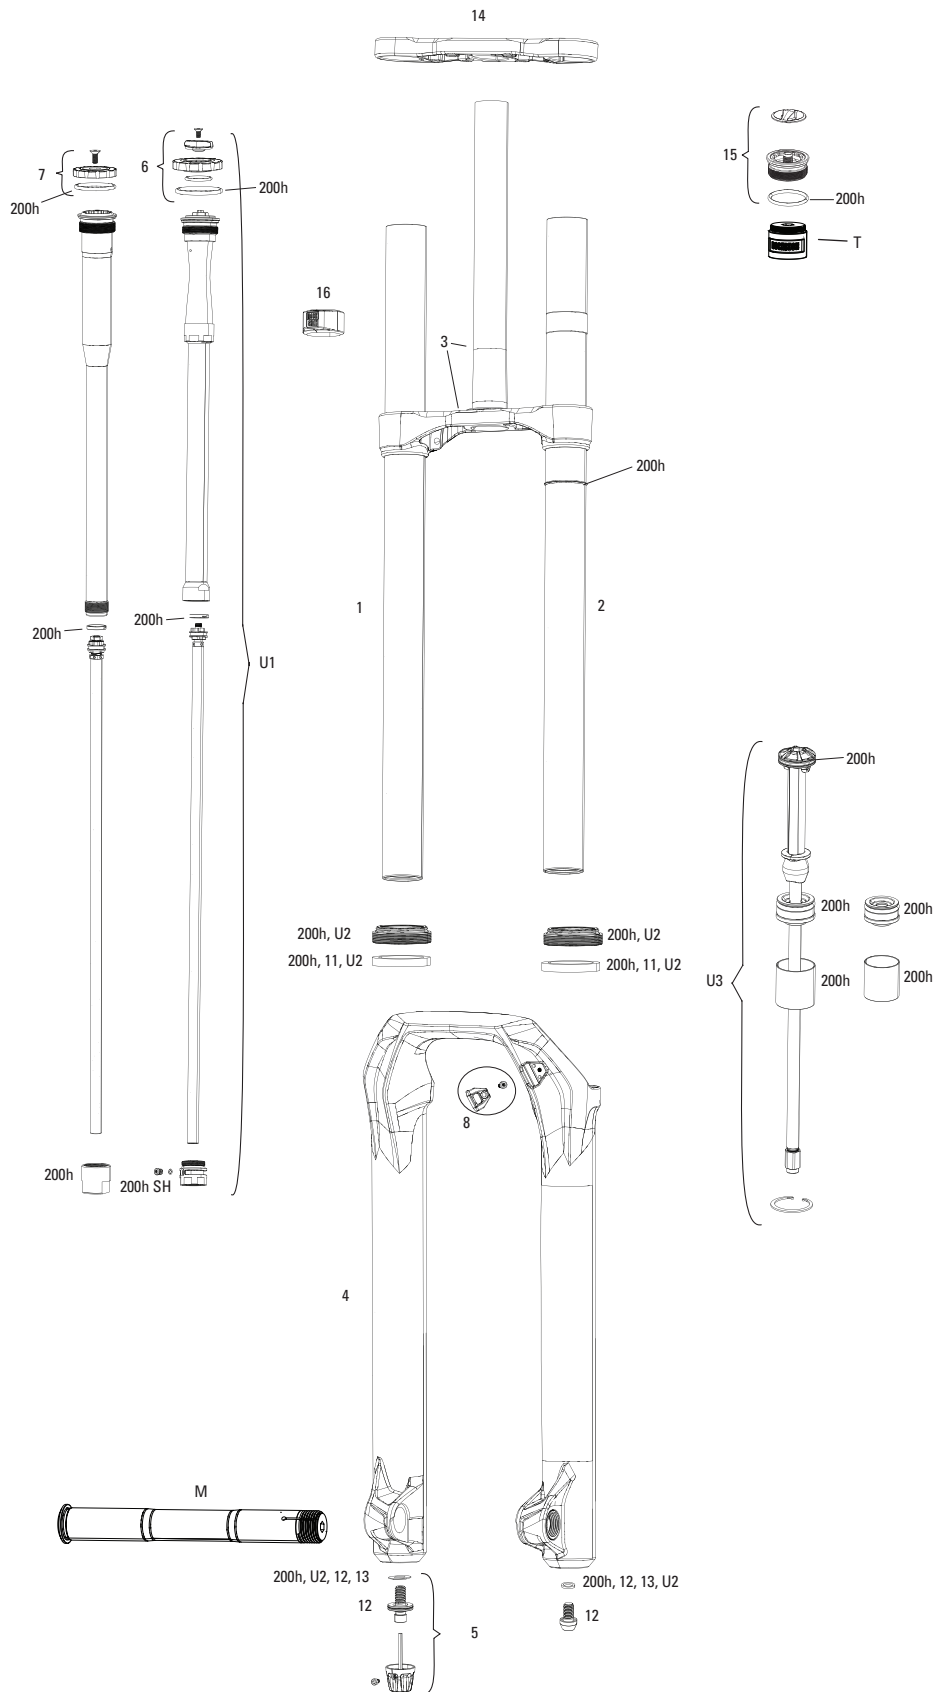

DAMPER

8	11.4018.082.004	FORK REBOUND DAMPER KNOB KIT - (INCLUDES ADJUSTER KNOB & BOLT) - CHARGER RC2/RCT2/RCT R - LYRIK, PIKE, BOXXER, ZEB
9	11.4018.082.005	FORK COMPRESSION DAMPER KNOB KIT - CHARGER 2/2.1 RC2 CROWN - LYRIK RC2 C1/ULTIMATE RC2 C2 (2019+)/PIKE RC2 ULTIMATE B3 (2020+)
10	11.4018.082.006	FORK COMPRESSION DAMPER KNOB KIT - CHRC CROWN- LYRIK RC SELECT+ C2 (2020+)/PIKE RC SELECT+ B3 (2020+)/BOXXER RC C1/RC SELECT C2 (2019+)
SH	11.4018.107.000	FORK DAMPER SEALHEAD ASSEMBLY - CHARGER 2.1 - LYRIK RCT3 B1+/RC C1+, PIKE RCT3 B1+/RC2 C1+, BOXXER RC2 C1+, LYRIK/PIKE/BOXXER SELECT/SELECT+/ULTIMATE (RC2/RCT3) C2+
SH	11.4018.107.001	FORK DAMPER SEALHEAD ASSEMBLY - CHARGER 2.1 - LYRIK RCT3 B1+/RC C1+, PIKE RCT3 B1+/RC2 C1+, BOXXER RC2 C1+, LYRIK/PIKE/BOXXER SELECT/SELECT+/ULTIMATE (RC2/RCT3) C2 - BULK, QTY10

SPARES

11	11.4018.115.002	FORK HOSE CLAMP - BOXXER C1+ (2019+) GREY
13	11.4018.028.005	FORK FOAM RING KIT - 35MM X 6MM (QTY 20) - PIKE A1-B4/LYRIK A1-C3/YARI A1-B3/BOXXER A1-C2/DOMAIN DUAL CROWN A1/PSYLO A1+
14	11.4015.403.090	FORK SHAFT FASTENER KIT - (INCLUDES SHAFT BOLTS & CRUSH WASHERS) - REVELATION RC A1+/YARI CHRC A1+, LYRIK/PIKE/PIKE DJ/BOXXER/ZEB CHARGER A1+
15	11.4015.259.000	FORK CRUSH WASHERS - 8MM (QTY 50)
ns	11.4308.327.002	AIR VALVE KIT - SCHRADER CORE (QTY 2) - FORKS/SHOCKS/REVERB
ns	11.4018.059.000	FORK CALIPER SPACER KIT - 3S (ALLOWS FOR 203MM BRAKE ROTOR) - BOXXER B1+/ZEB A1+
16	11.4018.127.000	FORK CRUSH WASHERS (FLANGED 8MM) QTY 50 (ZEB , BOXXER 35MM, 35G, 35S, REVELATION RC/CHRC, YARI, PIKE RC B1+, LYRIK RC C1+
ns	11.4118.107.000	SCHRADER AIR CAP - (INCLUDES CAP AND O-RING) - ROCKSHOX UNIVERSAL AIR CAP FOR FORKS AND SHOCKS

TOOLS/GREASE/FLUIDS

ns	00.4318.032.000	FORK LOWER LEG DUST SEAL INSTALLATION TOOL 35MM (FOR FLANGELESS AND FLANGED DUST SEALS)
ns	00.4315.023.010	HIGH-PRESSURE FORK/SHOCK PUMP (300 PSI MAX) ROCKSHOX
ns	00.4315.023.040	HIGH-PRESSURE FORK/SHOCK PUMP (300 PSI MAX) ROCKSHOX DIGITALGAUGE
ns	00.4315.022.010	REAR SHOCK SCHRADER VALVE REMOVAL TOOL ROCKSHOX
ns	11.4318.016.000	MAXIMA PLUSH DYNAMIC SUSPENSION LUBE LIGHT, 120ML BOTTLE (REPLACES 0W-30) - PIKE/REVELATION/LYRIK/YARI/BOXXER/ZEB/DOMAIN/REVERB XPLR/SHOCK AIR CANS
ns	11.4318.016.001	MAXIMA PLUSH DYNAMIC SUSPENSION LUBE LIGHT, 1 LITER BOTTLE (REPLACES 0W-30) - PIKE/REVELATION/LYRIK/YARI/BOXXER/ZEB/DOMAIN/REVERB XPLR/SHOCK AIR CANS
ns	11.4318.016.002	MAXIMA PLUSH DYNAMIC SUSPENSION LUBE HEAVY, 120ML BOTTLE - SID/SIDSL/RUDY/PIKE/LYRIK/ZEB - LOWER LEGS/AIR SPRINGS
ns	11.4318.016.003	MAXIMA PLUSH DYNAMIC SUSPENSION LUBE HEAVY, 1 LITER BOTTLE - SID/SIDSL/RUDY/PIKE/LYRIK/ZEB - LOWER LEGS/AIR SPRINGS
ns	11.4115.094.030	MAXIMA SUSPENSION OIL PLUSH, 3WT 1 LITER BOTTLE - REAR SHOCK/CHARGER DAMPER
ns	00.4318.007.000	ROCKSHOX CHARGER DAMPER STANDARD BLEED KIT (INCLUDES SYRINGE, CHARGER1 FITTING, STANDARD FITTING, SUSPENSION OIL 3W) - CHARGER/RACEDAY DAMPERS
ns	00.4318.008.000	GREASE SRAM BUTTER 20ML SYRINGE, FRICTION REDUCING GREASE BYSLICKOLEUM - DOUBLE TIME HUB PAWLS, FORKS & REVERB SERVICE
ns	00.4318.008.001	GREASE SRAM BUTTER 10Z CONTAINER, FRICTION REDUCING GREASE BY SLICKOLEUM - DOUBLE TIME HUB PAWLS, FORKS & REVERB SERVICE
ns	00.4318.008.003	GREASE SRAM BUTTER 500ML CONTAINER, FRICTION REDUCING GREASE BY SLICKOLEUM - RECOMMENDED FOR SRAM DOUBLE TIME HUBS & WHEELS, ROCKSHOX FORKS AND REVERB SERVICE
ns	00.4318.012.013	ROCKSHOX GLASS FIBER REINFORCED NYLON NON-SCRATCH O-RING PICK TOOLS (QTY 5, FOR USE ON SUSPENSION PRODUCTS)

BOXXER C1 (2019)
FS-BXR-RC-C1, FS-BXR-WC-C1

Note:
1. To change offset purchase upper and lower crown together (matching offset)
2. BoXXer C1 forks have a 200mm post mount brake.