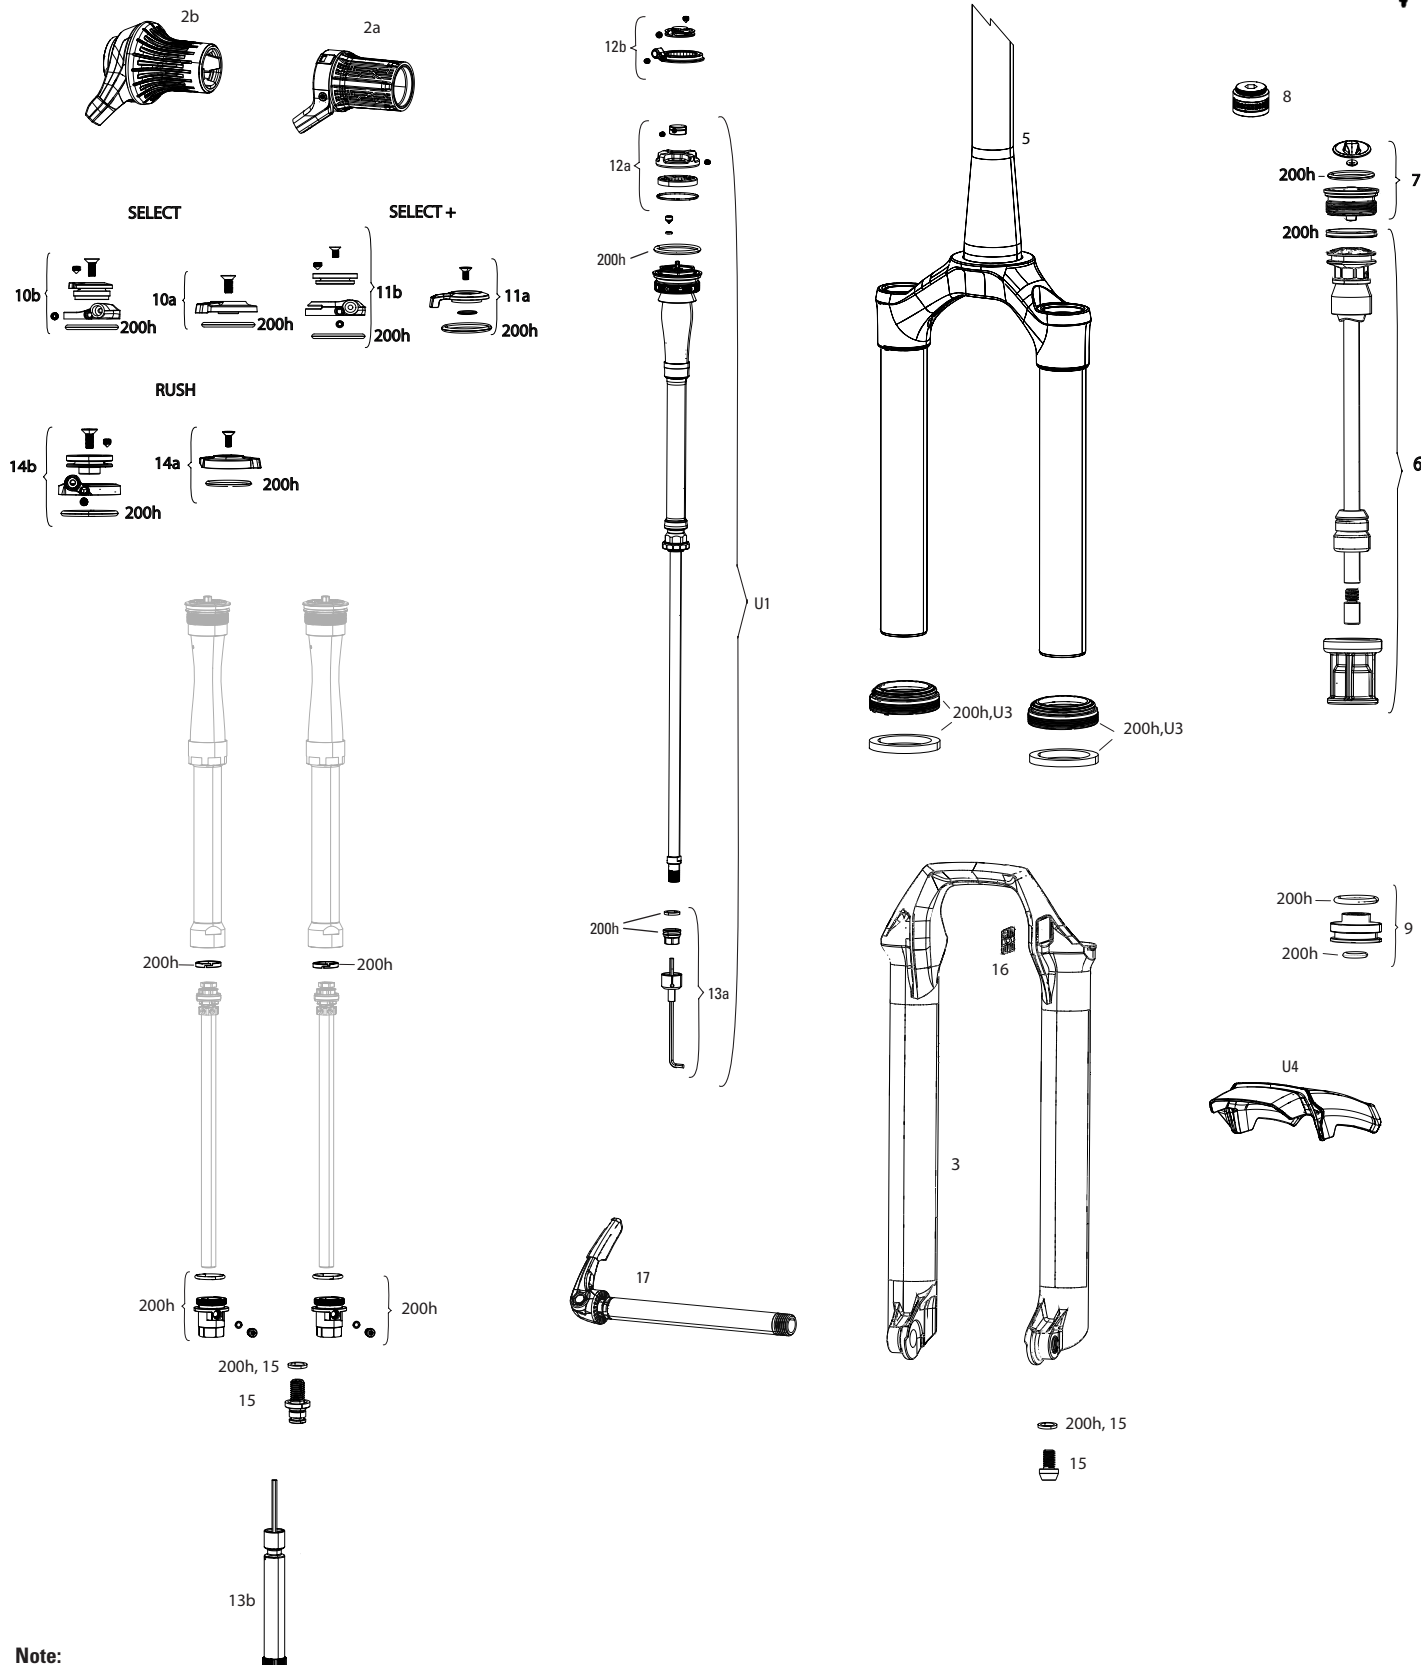

SID (35MM) SELECT/SELECT+/ULTIMATE C1 (2021-2023)

FS-SID-SEL-C1, FS-SID-SELP-C1, FS-SID-SLP3-C1, FS-SID-ULT-C1

Charger Race Day 2

Note:
 1. Convert from Crown Adjust to Cable Remote Adjust: complete damper upgrade kit
 2. Decal and Maxle pages can be found in back of the catalog.
 3. 115x110 Boost Maxle not compatible with 35mm SID C1, use 15x100 Maxle. See parts page for compatible parts.
 4. Fender mounting bolts are M3-.5x11mm. Max bolt torque is 1Nm.