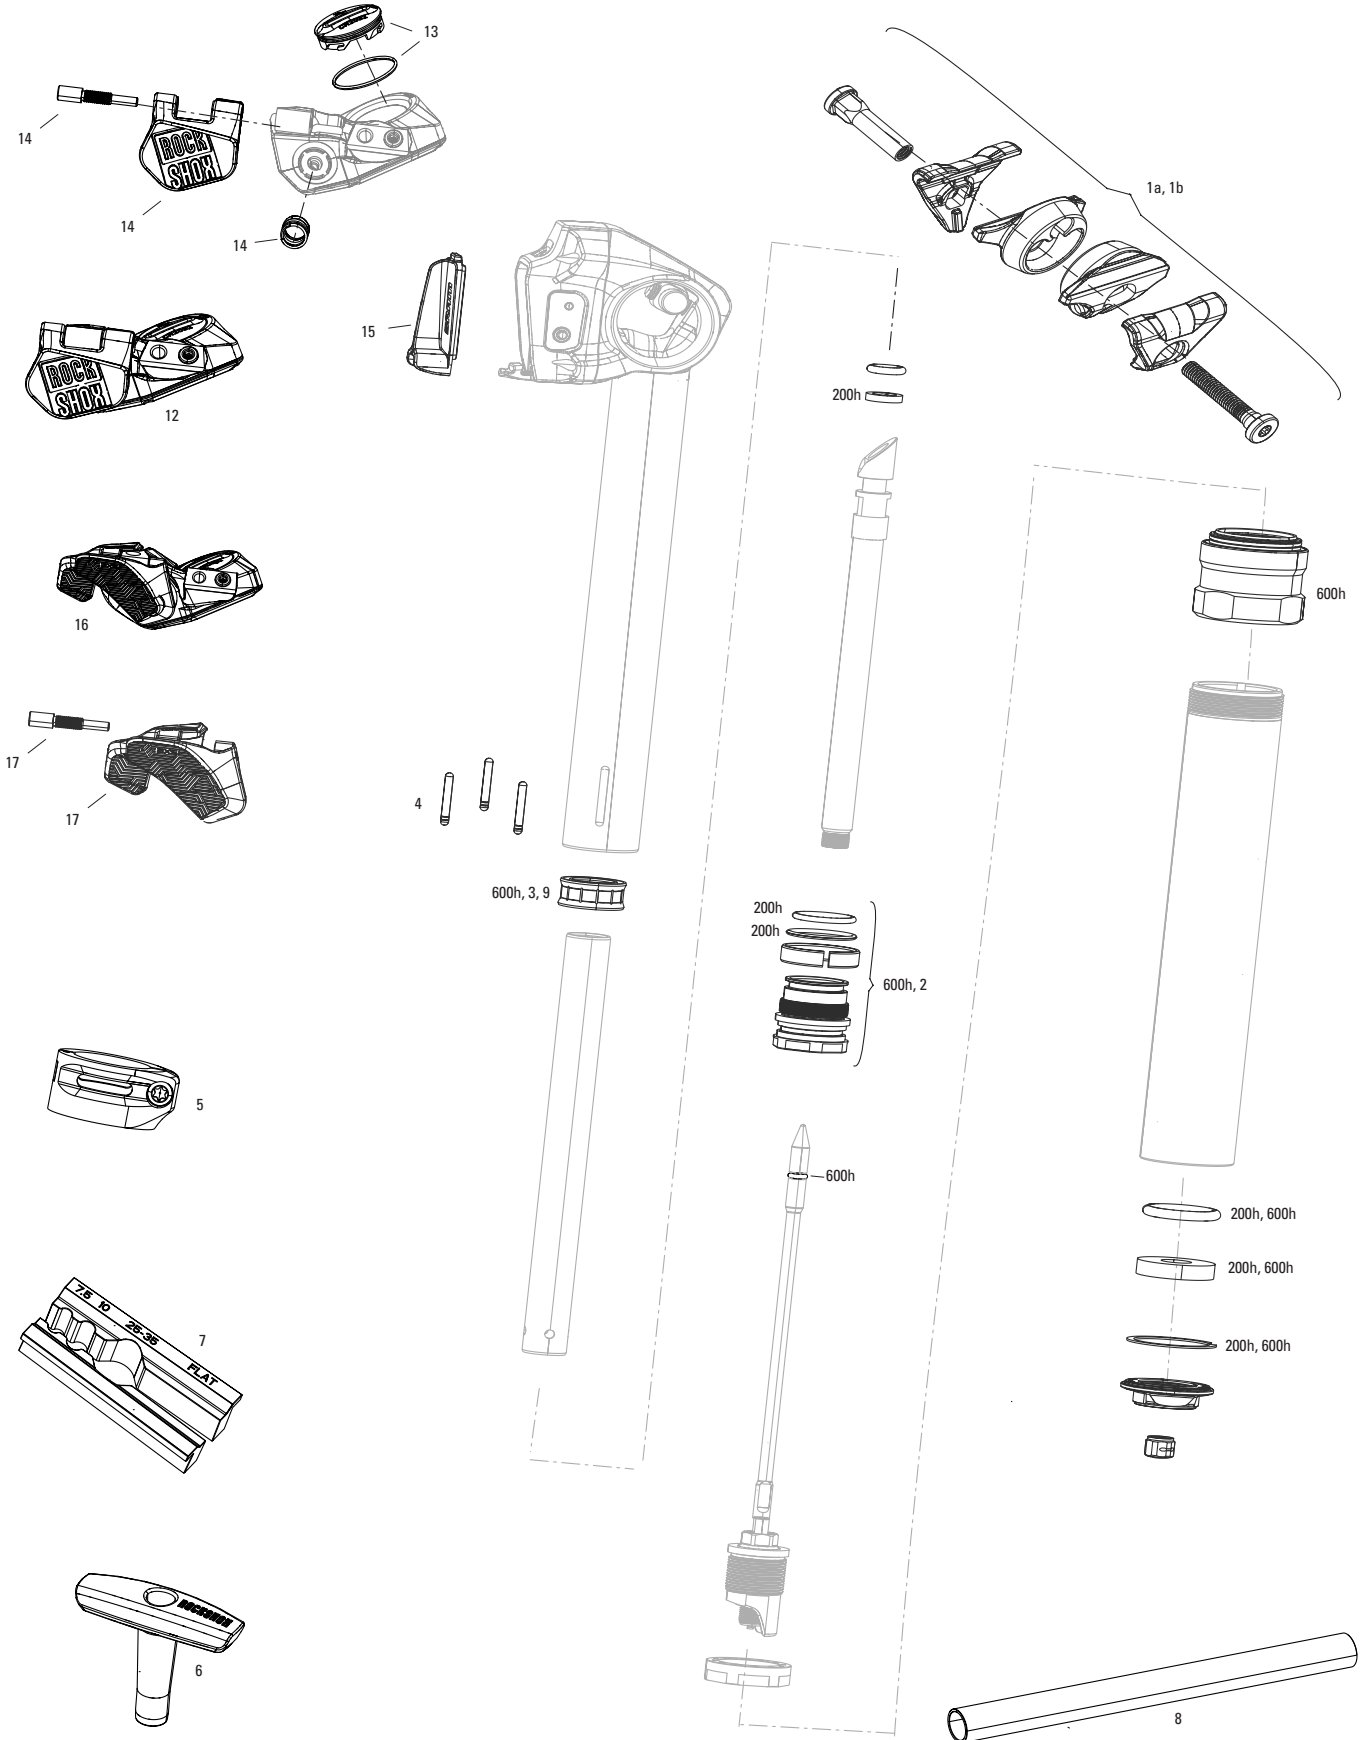

REVERB AXS A1-A2 (2020+)

SP-RVB-AXS-A1, SP-RVB-AXS-A2

Note:

1. Reverb AXS uses Serene Fluid
2. Reverb A1 and A2 are the same post. A1 included a controller and A2 does not.
3. The 2 button left controller lever does not fit the 1 button controller body.

REVERB AXS A1-A2 (2020+)

SP-RVB-AXS-A1, SP-RVB-AXS-A2

SERVICE

200h	11.6818.051.008	SEATPOST SERVICE KIT - 200 HOUR/1 YEAR SERVICE (INCLUDES FOAM RING, INNER SEALHEAD BUSHING, & O-RINGS) - REVERB AXS A1-A2
600h	11.6818.051.001	SEATPOST SERVICE KIT - 600 HOUR/3 YEAR SERVICE (INCLUDES IFP, SEALHEAD ASSEMBLY, AND TOPCAP ASSEMBLY; REQUIRES OIL HEIGHT TOOL & IFP HEIGHT TOOL) REVERB AXS A1-A2

SPARES

1a	11.6818.054.000	SEATPOST POST CLAMP KIT - (INCLUDES CLAMP, NUTS & BOLTS) - REVERB AXS A1-A2 (2020+)/AXS XPLR A1 (2022+)
1b	11.6818.054.002	SEATPOST POST CLAMP KIT - FITS 10MM OVAL SADDLE RAILS (INCLUDES CLAMP, NUTS & BOLTS) - REVERB AXS A1-A2 (2020+)/AXS XPLR A1 (2022+)
2	11.6818.033.000	SEATPOST INNER SEALHEAD - (CONTAINS SEALHEAD WITH BUSHINGS, O-RINGS, WIPER SEAL, RETAINING RING) - REVERB STEALTH B1(2017), REVERB AXS A1-A2 (2020+)
3	11.6818.053.000	SEATPOST IFP - GREY (INTERNAL FLOATING PISTON (QTY 1) - REVERB/REVERB STEALTH A1-C1, REVERB AXS A1-A2
4	11.6818.035.000	SEATPOST BRASS KEYS - SIZE 0 (QTY 12) - REVERB/REVERB STEALTH A1- C1, REVERB AXS A1-A2 (2020+)
4	11.6818.035.001	SEATPOST BRASS KEYS - SIZE 3 (QTY 12) - REVERB/REVERB STEALTH A1- C1, REVERB AXS A1-A2 (2020+)
4	11.6818.035.002	SEATPOST BRASS KEYS - SIZE 4 (QTY 12) - REVERB/REVERB STEALTH A1- C1, REVERB AXS A1-A2 (2020+)
4	11.6818.035.003	SEATPOST BRASS KEYS - SIZE 5 (QTY 12) - REVERB/REVERB STEALTH A1- C1, REVERB AXS A1-A2 (2020+)
4	11.6818.035.004	SEATPOST BRASS KEYS - SIZE 6 (QTY 12) - REVERB/REVERB STEALTH A1- C1, REVERB AXS A1-A2 (2020+)
4	11.6818.037.000	SEATPOST BRASS KEYS - SIZE 0 (QTY 3) - REVERB/REVERB STEALTH A1- C1, REVERB AXS A1-A2 (2020+)
4	11.6818.037.001	SEATPOST BRASS KEYS - SIZE 3 (QTY 3) - REVERB/REVERB STEALTH A1- C1, REVERB AXS A1-A2 (2020+)
4	11.6818.037.002	SEATPOST BRASS KEYS - SIZE 4 (QTY 3) - REVERB/REVERB STEALTH A1- C1, REVERB AXS A1-A2 (2020+)
4	11.6818.037.003	SEATPOST BRASS KEYS - SIZE 5 (QTY 3) - REVERB/REVERB STEALTH A1- C1, REVERB AXS A1-A2 (2020+)
4	11.6818.037.004	SEATPOST BRASS KEYS - SIZE 6 (QTY 3) - REVERB/REVERB STEALTH A1- C1, REVERB AXS A1-A2 (2020+)
5	00.6818.006.000	REVERB ENDURO HEIGHT COLLAR SILVER

TOOLS/GREASE/FLUIDS

ns	00.4318.008.002	GREASE ROCKSHOX DYNAMIC SEAL GREASE (PTFE) 1OZ - RECOMMENDED FOR SERVICING REAR SHOCKS & FORKS
ns	00.4318.008.004	GREASE ROCKSHOX DYNAMIC SEAL GREASE 500ML - RECOMMENDED FOR SERVICING REAR SHOCKS & FORKS
ns	11.4115.094.050	MAXIMA SEAT POST FLUID SERENE, 16 OZ BOTTLE (REVERB POST ONLY, NOT FOR USE IN REMOTE) - REVERB POST C1/AXS A1-A2
ns	00.4315.023.010	HIGH-PRESSURE FORK/SHOCK PUMP (300 PSI MAX) ROCKSHOX
ns	00.4315.022.010	REAR SHOCK SCHRADER VALVE REMOVAL TOOL ROCKSHOX
6	00.6818.044.000	SEATPOST VENT VALVE TOOL - REVERB AXS A1-A2/REVERB C1
7	00.6818.045.000	SEATPOST VISE BLOCKS - 7.5MM,10MM, 25-35MM (USED FOR REVERB SERVICE) - REVERB AXS A1-A2/REVERB A1-B1/REVERB STEALTH A2-C1
8	00.6818.043.000	SEATPOST IFP HEIGHT TOOL (210MM LENGTH) - REVERB AXS A1-A2/REVERB A1-B1/REVERB STEALTH A2-C1
ns	00.4318.012.013	ROCKSHOX GLASS FIBER REINFORCED NYLON NON-SCRATCH O-RING PICK TOOLS (QTY 5, FOR USE ON SUSPENSION PRODUCTS)

TACKLEBOX AND BULK SPARES

9	11.6818.053.001	SEATPOST IFP - GREY (INTERNAL FLOATING PISTON (QTY 10) - REVERB/REVERB STEALTH A1-C1, REVERB AXS A1-A2

REMOTE