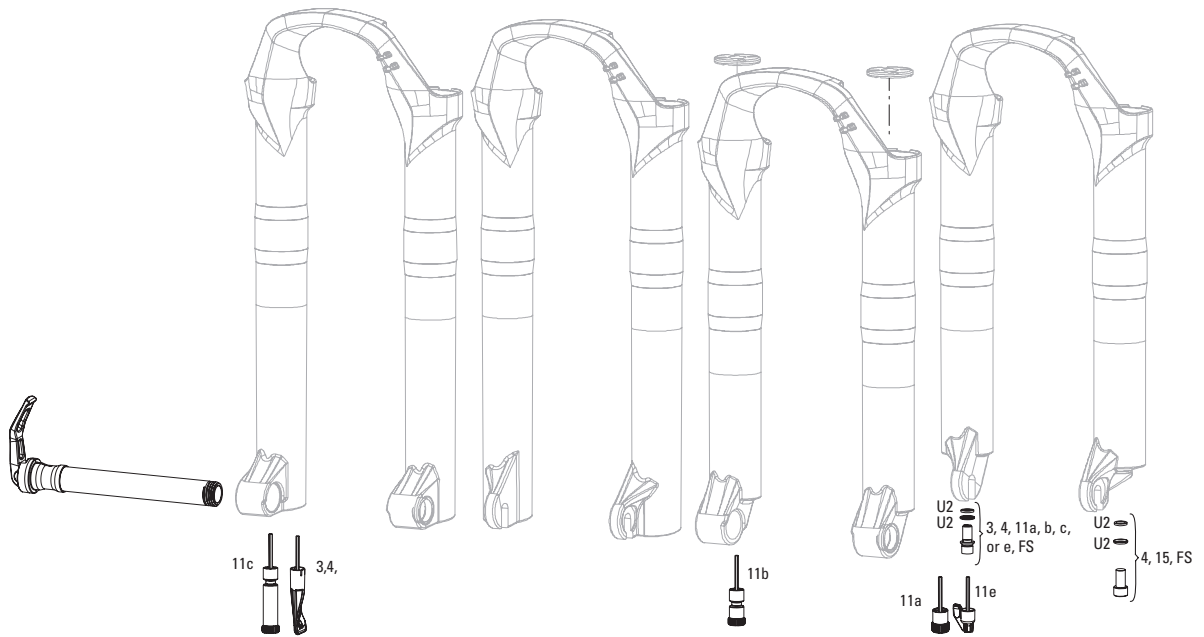

RECON SILVER A1-A3 (2011-2015)

FS-RCNS-TK-A1, FS-RCNS-R-A1, FS-RCNS-RL-A1, FS-RCNS-TK-A2, FS-RCNS-R-A2, FS-RCNS-TK-A3, FS-RCNS-R-A3

Note:

1. Full service kits include replaceable o-rings, glide rings, retaining rings, crush washers, crush washer retainers and shaft bolts/nuts. Not all service parts are pictured. All basic service kits include the following replaceable wear items: o-rings, glide rings, dust seals, and foam rings.

2. Convert from Crown Adjust to Remote Adjust: Remote compression damper requires remote compression adjuster spool, cable clamp and remote lever assembly.