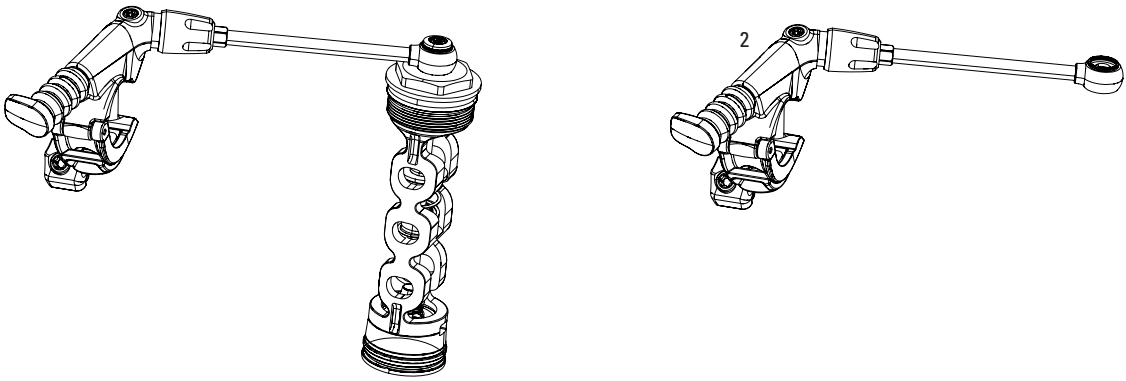

XLOC SPRINT FRONT SUSPENSION A1-A2 (2011-2019)

Note:
1.2014+ Xloc Remote (Gold Adjuster Knob) compatible with kits labeled "Gold Adjuster" only

2	11.4315.013.050	REMOTE - XLOC SPRINT LEFT GOLD ADJUSTER (INCLUDES HOSE/BANJO) - SID/REVELATION
2	11.4315.013.060	REMOTE - XLOC SPRINT RIGHT GOLD ADJUSTER (INCLUDES HOSE/BANJO) - SID/REVELATION
3	11.4315.014.010	REMOTE BUTTON KIT - XLOC LEFT (INCLUDES BUTTON, HYDRAULIC PISTON ASSEMBLY, BOOT) - XLOC
3	11.4315.014.020	REMOTE BUTTON KIT - XLOC RIGHT (INCLUDES BUTTON, HYDRAULIC PISTON ASSEMBLY, BOOT) - XLOC
4	11.4318.008.000	REMOTE ADJUSTER KIT - XLOC FLOODGATE - XLOC SPRINT/FULL SPRINT - GOLD ADJUSTER 2014-2016
5	11.4018.060.000	REMOTE HYDRAULIC HOSE KIT - (INCLUDES RETAINING RING, BANJO O-RINGS & HOSE BARB O-RING) - XLOC
7	11.4315.019.000	REMOTE SERVICE KIT - XLOC SPRINT- SID/REVELATION
8	11.6818.001.000	REMOTE DISCRETE PUCK - HYDRAULIC REMOTE (SPACER) FOR XLOC REMOTES QTY2
9	11.5315.049.010	DISC BRAKE LEVER CLAMP SHIFTER MOUNTING BRACKET - (MMX) LEFT -GUIDE ULT/RSC/RS/RE/R,LEVEL ULT/TLM/TL, CODE RSC/R, DB5 ELIXIR 9/7/CR MAG/X0/ XX, QTY 1
9	11.5315.049.020	DISC BRAKE LEVER CLAMP SHIFTER MOUNTING BRACKET - (MMX) RIGHT -GUIDE ULT/RSC/RS/RE/R,LEVEL ULT/TLM/TL, CODE RSC/R, DB5 ELIXIR 9/7/CR MAG/X0/ XX, QTY 1
ns	11.4315.011.030	ROCKSHOX BLEED KIT (XLOC/TOTEM) QTY 2 (INCLUDES TWO SYRINGESAND FITTINGS, ONE TORX TOOL)
ns	00.4318.007.001	ROCKSHOX STANDARD BLEED KIT (INCLUDES 2 SYRINGES/FITTINGS, REVERB HYDRAULIC FLUID, 120ML BOTTLE NEW)
ns	11.4315.021.070	ROCKSHOX REVERB HYDRAULIC FLUID, 120ML BOTTLE - REVERB A1-B1 POST/ALL REVERB REMOTES/SPRINT REMOTES
ns	11.4015.354.040	ROCKSHOX REVERB HYDRAULIC FLUID, 1 LITER BOTTLE - REVERB A1-B1 POST/ALL REVERB REMOTES/SPRINT REMOTES