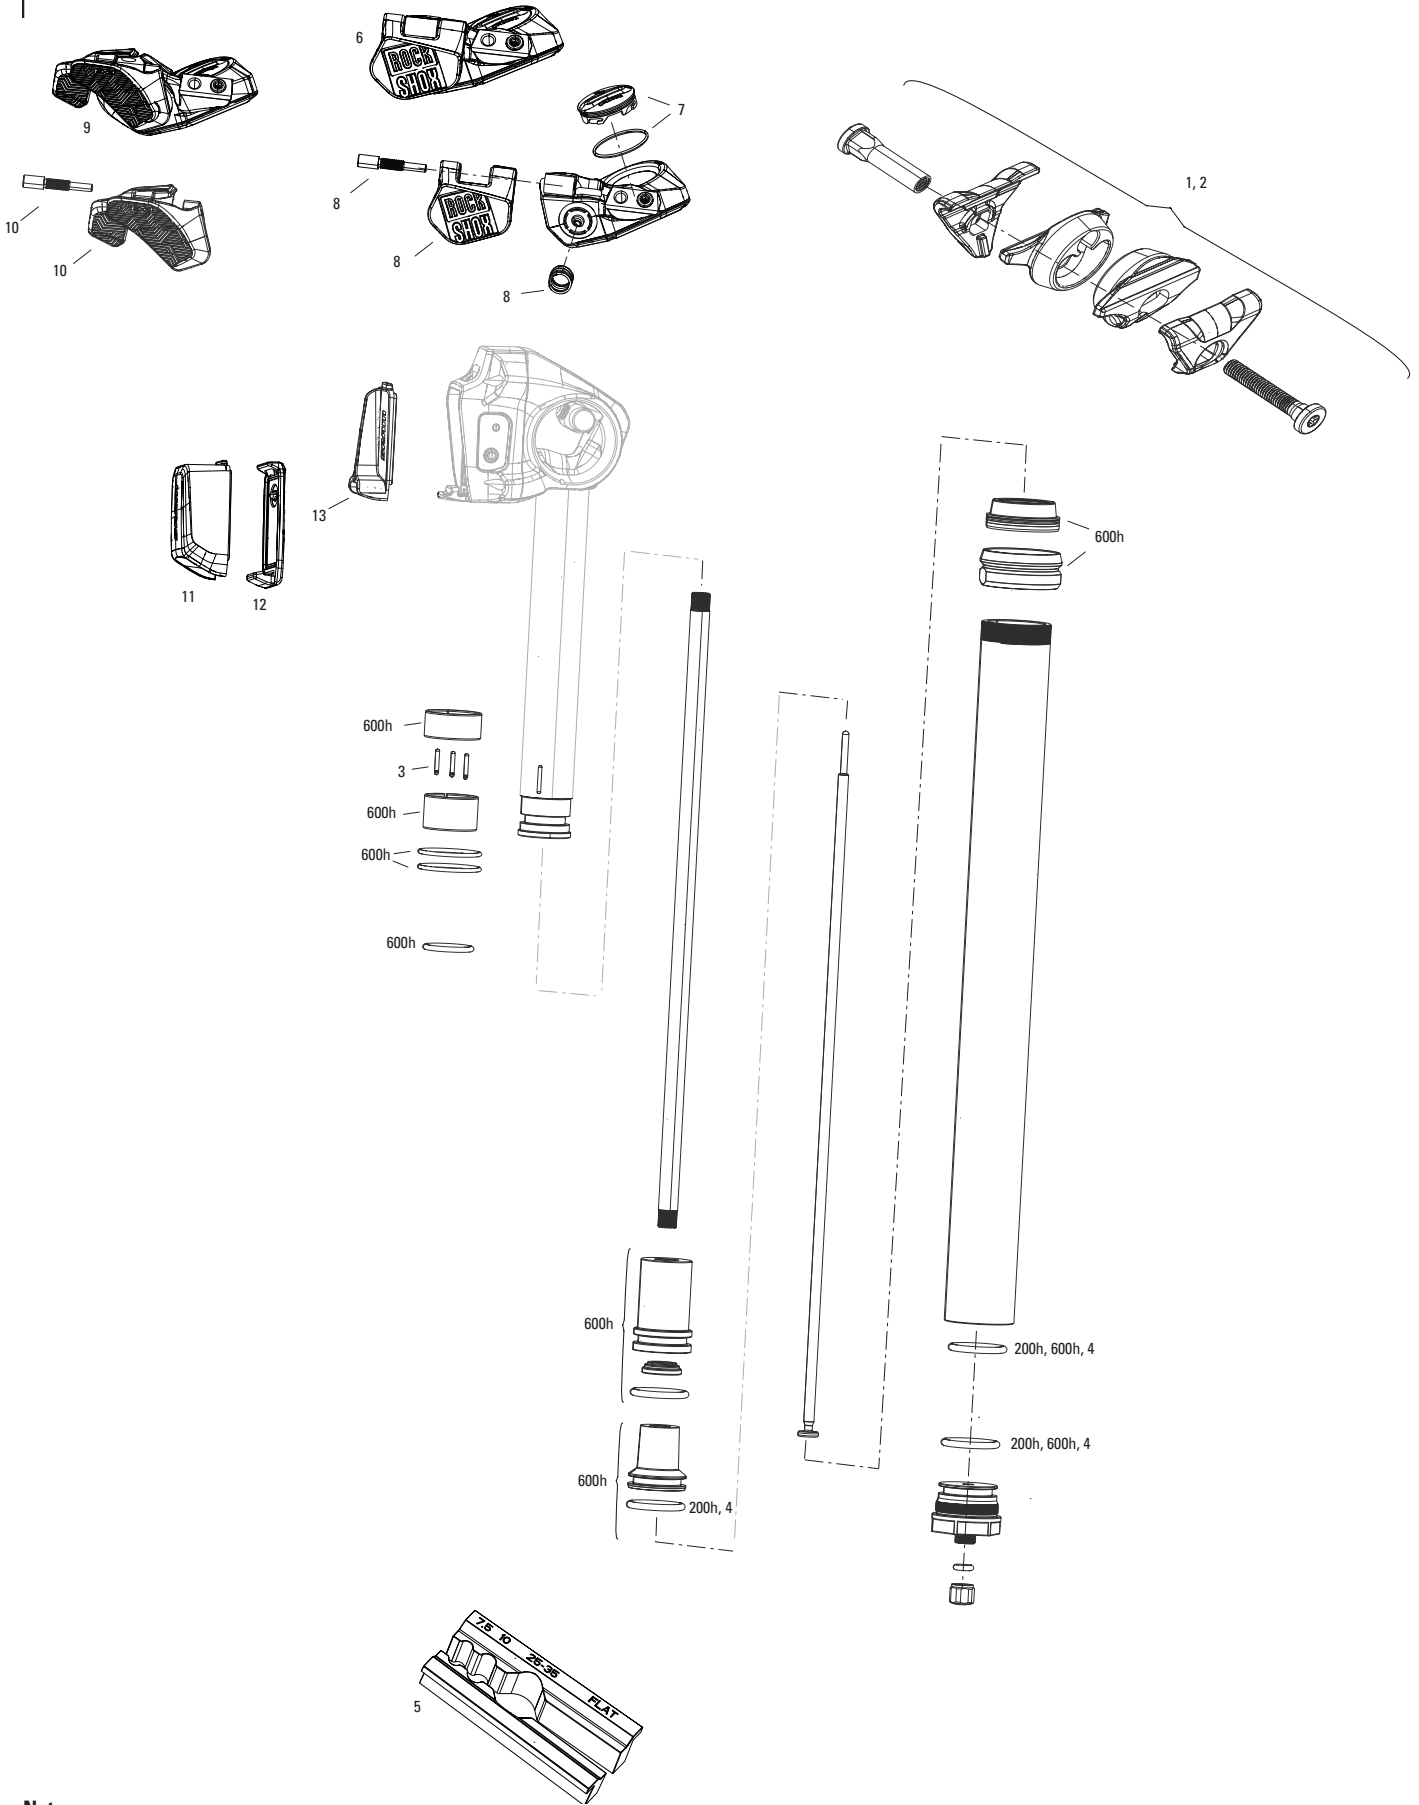

REVERB XPLR AXS A1 (2022+)

SP-RVB-XPLR-A1

Note:

1. The 2 button left controller lever does not fit the 1 button controller body.

REVERB XPLR AXS A1 (2022+)

SP-RVB-XPLR-A1

SERVICE	
200h	11.6818.051.009 SEATPOST SERVICE KIT - 200 HOUR/1 YEAR SERVICE (INCLUDES FOAM RING, BUSHINGS, & O-RINGS) - REVERB XPLR AXS 27.2 (2022) A1
600h	11.6818.051.005 SEATPOST SERVICE KIT - 600 HOUR/3 YEAR SERVICE (INCLUDES FOAM RING, TOPCAP, BUSHINGS, O-RINGS AND SEALHEAD ASSEMBLY) - REVERB XPLR AXS 27.2 (2022) A1
SPARES	
1	11.6818.054.000 SEATPOST POST CLAMP KIT - (INCLUDES CLAMP, NUTS & BOLTS) - REVERB AXS A1 (2020)/AXS XPLR A1 (2022)
2	11.6818.054.002 SEATPOST POST CLAMP KIT - FITS 10MM OVAL SADDLE RAILS (INCLUDES CLAMP, NUTS & BOLTS) - REVERB AXS A1 (2020)/AXS XPLR A1 (2022)
3	11.6818.056.005 SEATPOST STAINLESS STEEL KEYS - SIZE 1 (QTY 3) - REVERB XPLR 27.2 AXS (2022+)
3	11.6818.056.006 SEATPOST STAINLESS STEEL KEYS - SIZE 1 (QTY 12) - REVERB XPLR 27.20 AXS (2022+)
4	11.6818.057.000 SEATPOST AIR CAP O-RINGS/AIR PISTON O-RINGS - (QTY 20) - REVERB XPLR 27.2 A1 (2022)
TOOLS/GREASE/FLUIDS	
ns	11.4318.016.000 MAXIMA PLUSH DYNAMIC SUSPENSION LUBE LIGHT, 120ML BOTTLE (REPLACES 0W-30) - PIKE/REVELATION/LYRIK/YARI/BOXXER/ZEB/DOMAIN/REVERB XPLR/SHOCK AIR CANS
ns	11.4318.016.001 MAXIMA PLUSH DYNAMIC SUSPENSION LUBE LIGHT, 1 LITER BOTTLE (REPLACES 0W-30) - PIKE/REVELATION/LYRIK/YARI/BOXXER/ZEB/DOMAIN/REVERB XPLR/SHOCK AIR CANS
ns	00.4318.008.000 GREASE SRAM BUTTER 20ML SYRINGE, FRICTION REDUCING GREASE BYSLICKOLEUM - DOUBLE TIME HUB PAWLS, FORKS & REVERB SERVICE
ns	00.4318.008.001 GREASE SRAM BUTTER 10Z CONTAINER, FRICTION REDUCING GREASE BY SLICKOLEUM - DOUBLE TIME HUB PAWLS, FORKS & REVERB SERVICE
ns	00.4318.008.003 GREASE SRAM BUTTER 500ML CONTAINER, FRICTION REDUCING GREASEBY SLICKOLEUM - RECOMMENDED FOR SRAM DOUBLE TIME HUBS & WHEELS, ROCKSHOX FORKS AND REVERB SERVICE
ns	00.4315.023.010 HIGH-PRESSURE FORK/SHOCK PUMP (300 PSI MAX) ROCKSHOX
ns	00.4315.022.010 REAR SHOCK SCHRADER VALVE REMOVAL TOOL ROCKSHOX
5	00.6818.045.000 SEATPOST VISE BLOCKS - 7.5MM,10MM, 25-35MM (USED FOR REVERB SERVICE) - REVERB AXS/REVERB A1-B1/REVERB STEALTH A2-C1
ns	00.4318.012.013 ROCKSHOX GLASS FIBER REINFORCED NYLON NON-SCRATCH O-RING PICK TOOLS (QTY 5, FOR USE ON SUSPENSION PRODUCTS)
REMOTE	
6	00.3018.254.000 ELECTRONIC CONTROLLER - AXS ROCKSHOX 1 BUTTON LEFT (INCLUDES CONTROLLER W DISCRETE CLAMP) - REVERB AXS A1+ (2020+)
7	11.7018.076.001 ELECTRONIC CONTROLLER BATTERY HATCH - (INCLUDES O-RING) XX1, X01 EAGLE AXS & REVERB AXS
ns	11.7018.076.002 ELECTRONIC CONTROLLER DISCRETE CLAMP - (INCLUDING 2 BOLTS) - EAGLE / REVERB AXS
8	11.6818.052.000 SEATPOST LEVER KIT- ROCKSHOX LEFT, SINGLE (INCLUDES SPRING AND PIN) REVERB AXS
9	00.3018.289.001 ELECTRONIC CONTROLLER - AXS SRAM ROCKER 2 BUTTON LEFT (INCLUDES CONTROLLER W DISCRETE CLAMP) - EAGLE AXS/FLIGHT ATTENDANT
10	00.3018.290.001 ELECTRONIC CONTROLLER LEVER - AXS SRAM ROCKER 2 BUTTON LEFT (INCLUDES LEVER, SPRING, PIVOT PIN) - EAGLE AXS/FLIGHT ATTENDANT
BATTERY	
11	00.3018.102.000 SRAM ETAP/AXS BATTERY QTY 1
ns	00.3018.117.000 SRAM ETAP/AXS BATTERY CHARGER AND CORD
12	11.7618.006.000 ETAP BATTERY TERMINAL COVER FRONT/REAR DERAILLEUR/REVERB AXS QTY 1
13	11.7618.008.000 BATTERY BLOCK FOR ETAP/AXS FRONT & REAR DERAILLEUR AND EAGLE AXS RD, REVERB AXS QTY 1