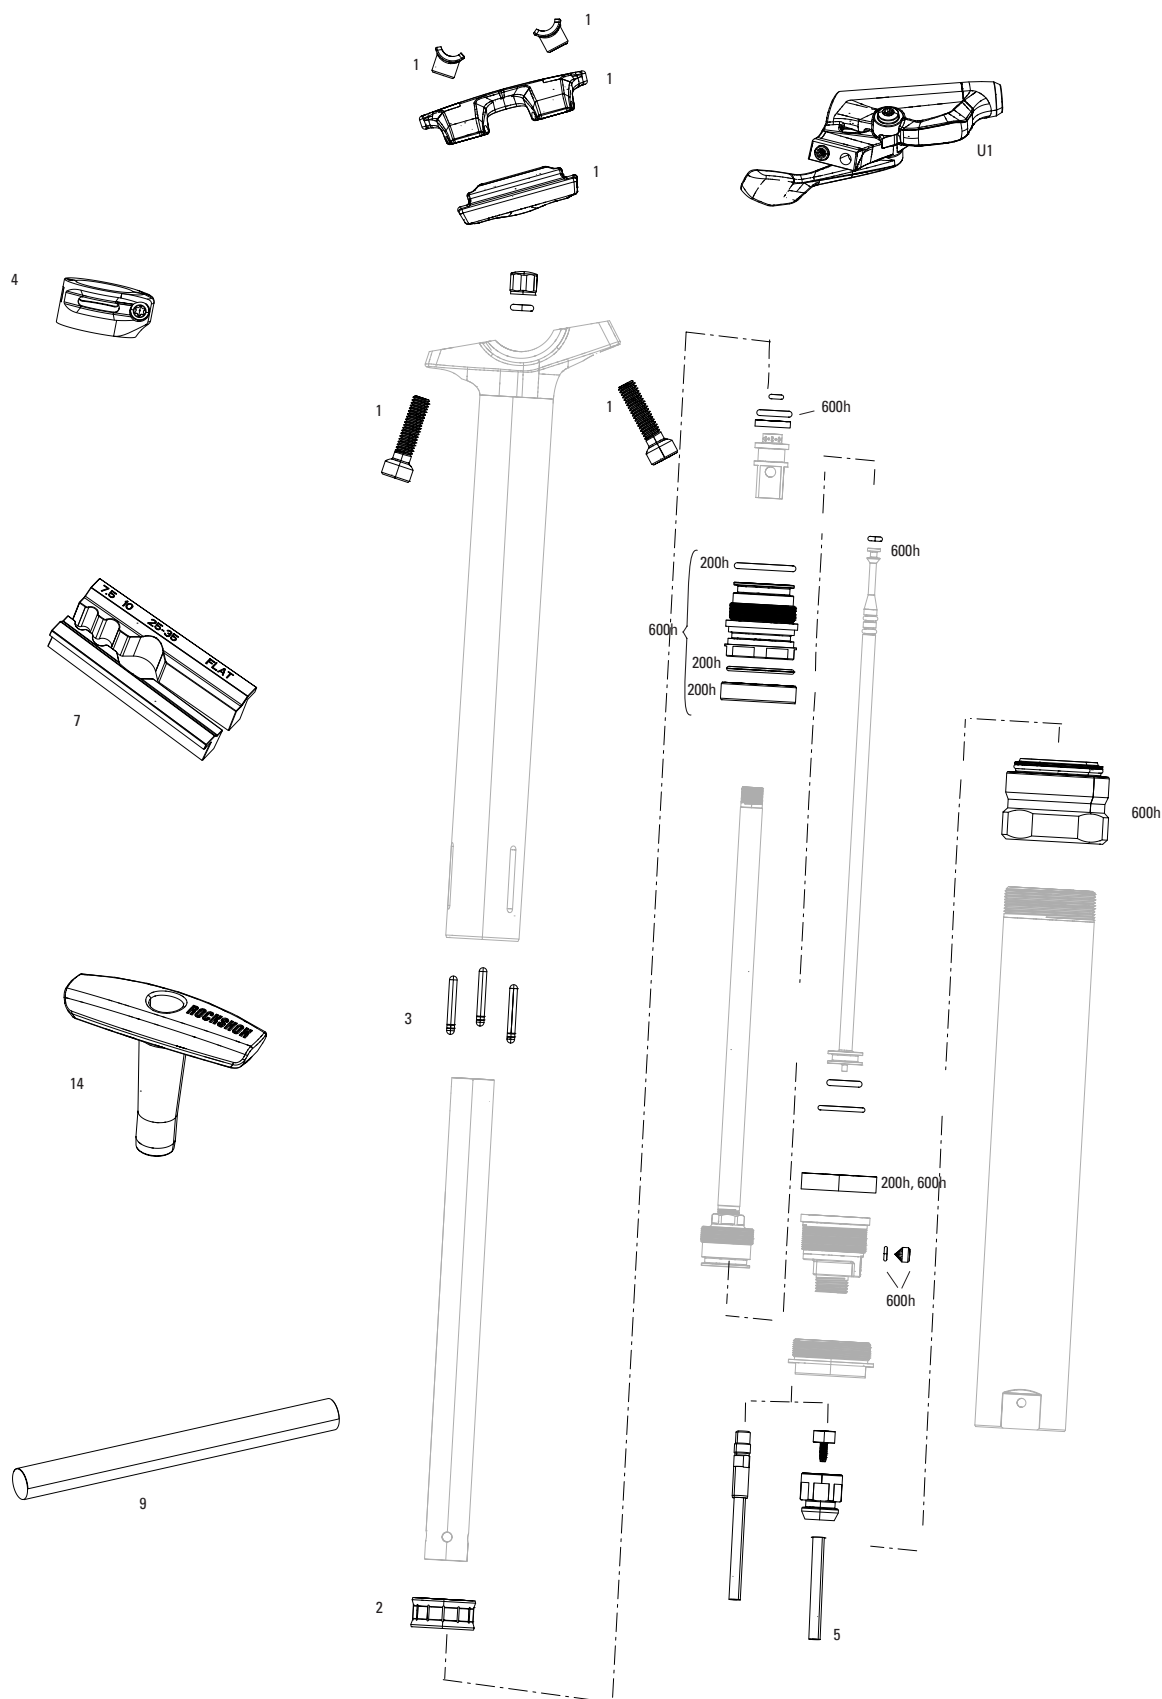

REVERB STEALTH C1 (2020+)

SP-RVB-S-C1, SP-RVB-S1X-C1

1. Discard bar, o-ring and sleeve when using 11.6815.025.030 seatpost hydraulic hose for Reverb Stealth C1 post
2. Seatpost uses Serene Fluid
3. Remote uses Reverb Fluid

REVERB STEALTH C1 (2020-2022)

SP-RVB-S-C1, SP-RVB-S1X-C1