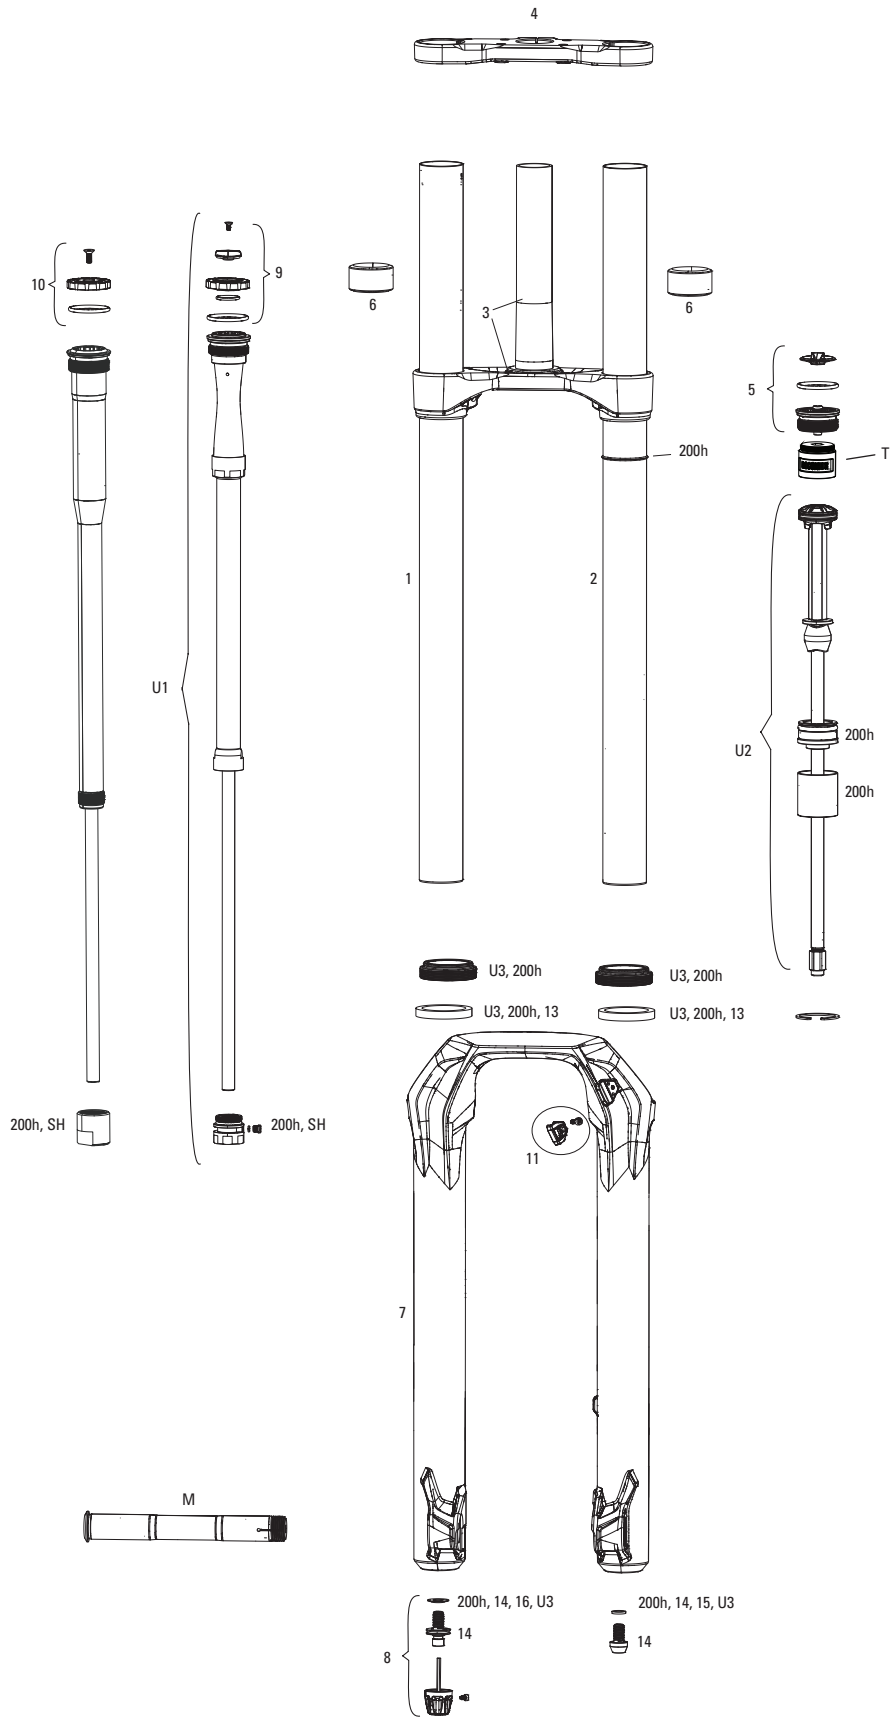

BOXXER SELECT/ULTIMATE C2 (2020-2023)

FS-BXR-SEL-C2, FS-BXR-ULT-C2

BOXXER SELECT/ULTIMATE C2 (2020-2023)

FS-BXR-SEL-C2, FS-BXR-ULT-C2

UPGRADES

U1	00.4020.171.000	DAMPER UPGRADE KIT - CHARGER2.1 RC2 CROWN HIGH SPEED, LOW SPEED COMPRESSION (INCLUDES COMPLETE RIGHT SIDE INTERNALS) - BOXXER 27.5"/29" C1-C2 (2019-2023)
U2	00.4019.933.000	AIR SPRING KIT - DEBONAIR 200MM (INCLUDES DEBONAIR ASSEMBLY, SEALHEAD) - BOXXER C1-C2 (2019-2023)
U2	00.4019.933.001	AIR SPRING KIT - DEBONAIR 190MM (INCLUDES DEBONAIR ASSEMBLY, SEALHEAD) - BOXXER C1-C2 (2019-2023)
U2	00.4019.933.002	AIR SPRING KIT - DEBONAIR 180MM (INCLUDES DEBONAIR ASSEMBLY, SEALHEAD) - BOXXER C1-C2 (2019-2023)
U3	00.4318.045.004	FORK DUST WIPER UPGRADE KIT - 35MM BLACK FLANGELESS ULTRA-LOW FRICTION SKF SEALS (INCLUDES DUST WIPERS, 4MM, 6MM FOAM RINGS-PIKE/LYRIK/B1/YARI/REVELATION/BOXXER/DOMAIN/35/SID35MM/PSYLO

SERVICE

200	00.4318.025.130	200 HOUR/1 YEAR SERVICE KIT (INCLUDES DUST SEALS, FOAM RINGS, O-RING SEALS, CHGR2.1 DAMPER SEALHEAD, DB AIR SPRING SEALHEAD) - BOXXER ULT C2 (2020-2023)
200	00.4318.025.140	200 HOUR/1 YEAR SERVICE KIT (INCLUDES DUST SEALS, FOAM RINGS, O-RING SEALS, CHARGER RC DAMPER SEALHEAD, DB AIR SPRING SEALHEAD) - BOXXER SELECT C2 (2020-2023)

UPPERS

1	11.4018.093.000	FORK CSU UPPER TUBE - TAPER WALL, RIGHT, BLACK - BOXXER C1-C2 (2019-2023)
2	11.4018.093.001	FORK CSU UPPER TUBE - TAPER WALL, LEFT, BLACK - BOXXER C1-C2 (2019-2023)
3	11.4018.094.000	FORK CSU LOWER CROWN/STEERER ASSEMBLY GREY 35MM - 100S (27.5, 46 OFFSET)(29, 56 OFFSET) - BOXXER C1-C2 (2019-2023)
3	11.4018.094.001	FORK CSU LOWER CROWN/STEERER ASSEMBLY GREY 35MM - 00S (27.5, 36 OFFSET)(29, 46 OFFSET) - BOXXER C1-C2 (2019-2023)
4	11.4018.099.000	FORK CSU UPPER CROWN - 35MM, SHORT GREY- 100S (27.5, 46 OFFSET)(29, 56 OFFSET) - BOXXER C1-C2 (2019-2023)
4	11.4018.099.001	FORK CSU UPPER CROWN - 35MM, TALL GREY - 100S (27.5, 46 OFFSET)(29, 56 OFFSET) - BOXXER C1-C2 (2019-2023)
4	11.4018.099.002	FORK CSU UPPER CROWN - 35MM, SHORT GREY- 0 OS (27.5, 36 OFFSET)(29, 46 OFFSET) - BOXXER C1-C2 (2019-2023)
4	11.4018.099.003	FORK CSU UPPER CROWN - 35MM, TALL GREY - 0 OS (27.5, 36 OFFSET)(29, 46 OFFSET) - BOXXER C1-C2 (2019-2023)
5	11.4018.083.000	FORK SPRING AIR TOP CAP - 35MM (.5MM THREAD PITCH) BOOST™ 15X110 (INCLUDES SPLINED TOP CAP, VALVE COVER) - LYRIK A1+/YARI A1+/PIKE B1+/REVELATION A1+(35MM)/BOXXER 35MM/SID35MM
6	11.4015.361.000	FORK BUMPER STOP KIT - UPPER TUBE/FRADE (QTY 2) - DOMAIN DUAL CROWN/BOXXER 35MM

LOWERS

7	11.4018.091.006	FORK LOWER LEG - (FOIL DECALS INCLUDED) 27 20X110 BOOST™ RED - BOXXER C1-C2 (2019-2023)
7	11.4018.091.007	FORK LOWER LEG - (FOIL DECALS INCLUDED) 29 20X110 BOOST™ RED - BOXXER C1-C2 (2019-2023)
7	11.4018.091.008	FORK LOWER LEG - (FOIL DECALS INCLUDED) 27 20X110 BOOST™ GLOSS BLACK - BOXXER C1-C2 (2019-2023)
7	11.4018.091.009	FORK LOWER LEG - (FOIL DECALS INCLUDED) 29 20X110 BOOST™ GLOSS BLACK - BOXXER C1-C2 (2019-2023)
7	11.4018.095.001	FORK LOWER LEG - (DECALS NOT INCLUDED) 27 20X110 BOOST™ DIFFUSION BLACK - BOXXER C1-C2 (2019-2023)
7	11.4018.095.003	FORK LOWER LEG - (DECALS NOT INCLUDED) 29 20X110 BOOST™ DIFFUSION BLACK - BOXXER C1-C2 (2019-2023)
M	00.4318.027.000	AXLE MAXLE DH FRONT MTB 20X110 BOOST, LENGTH 158MM, THREAD LENGTH 10MM, THREAD PITCH M20X1.50 - BOXXER C1+D1+ (2019+)

TOKENS