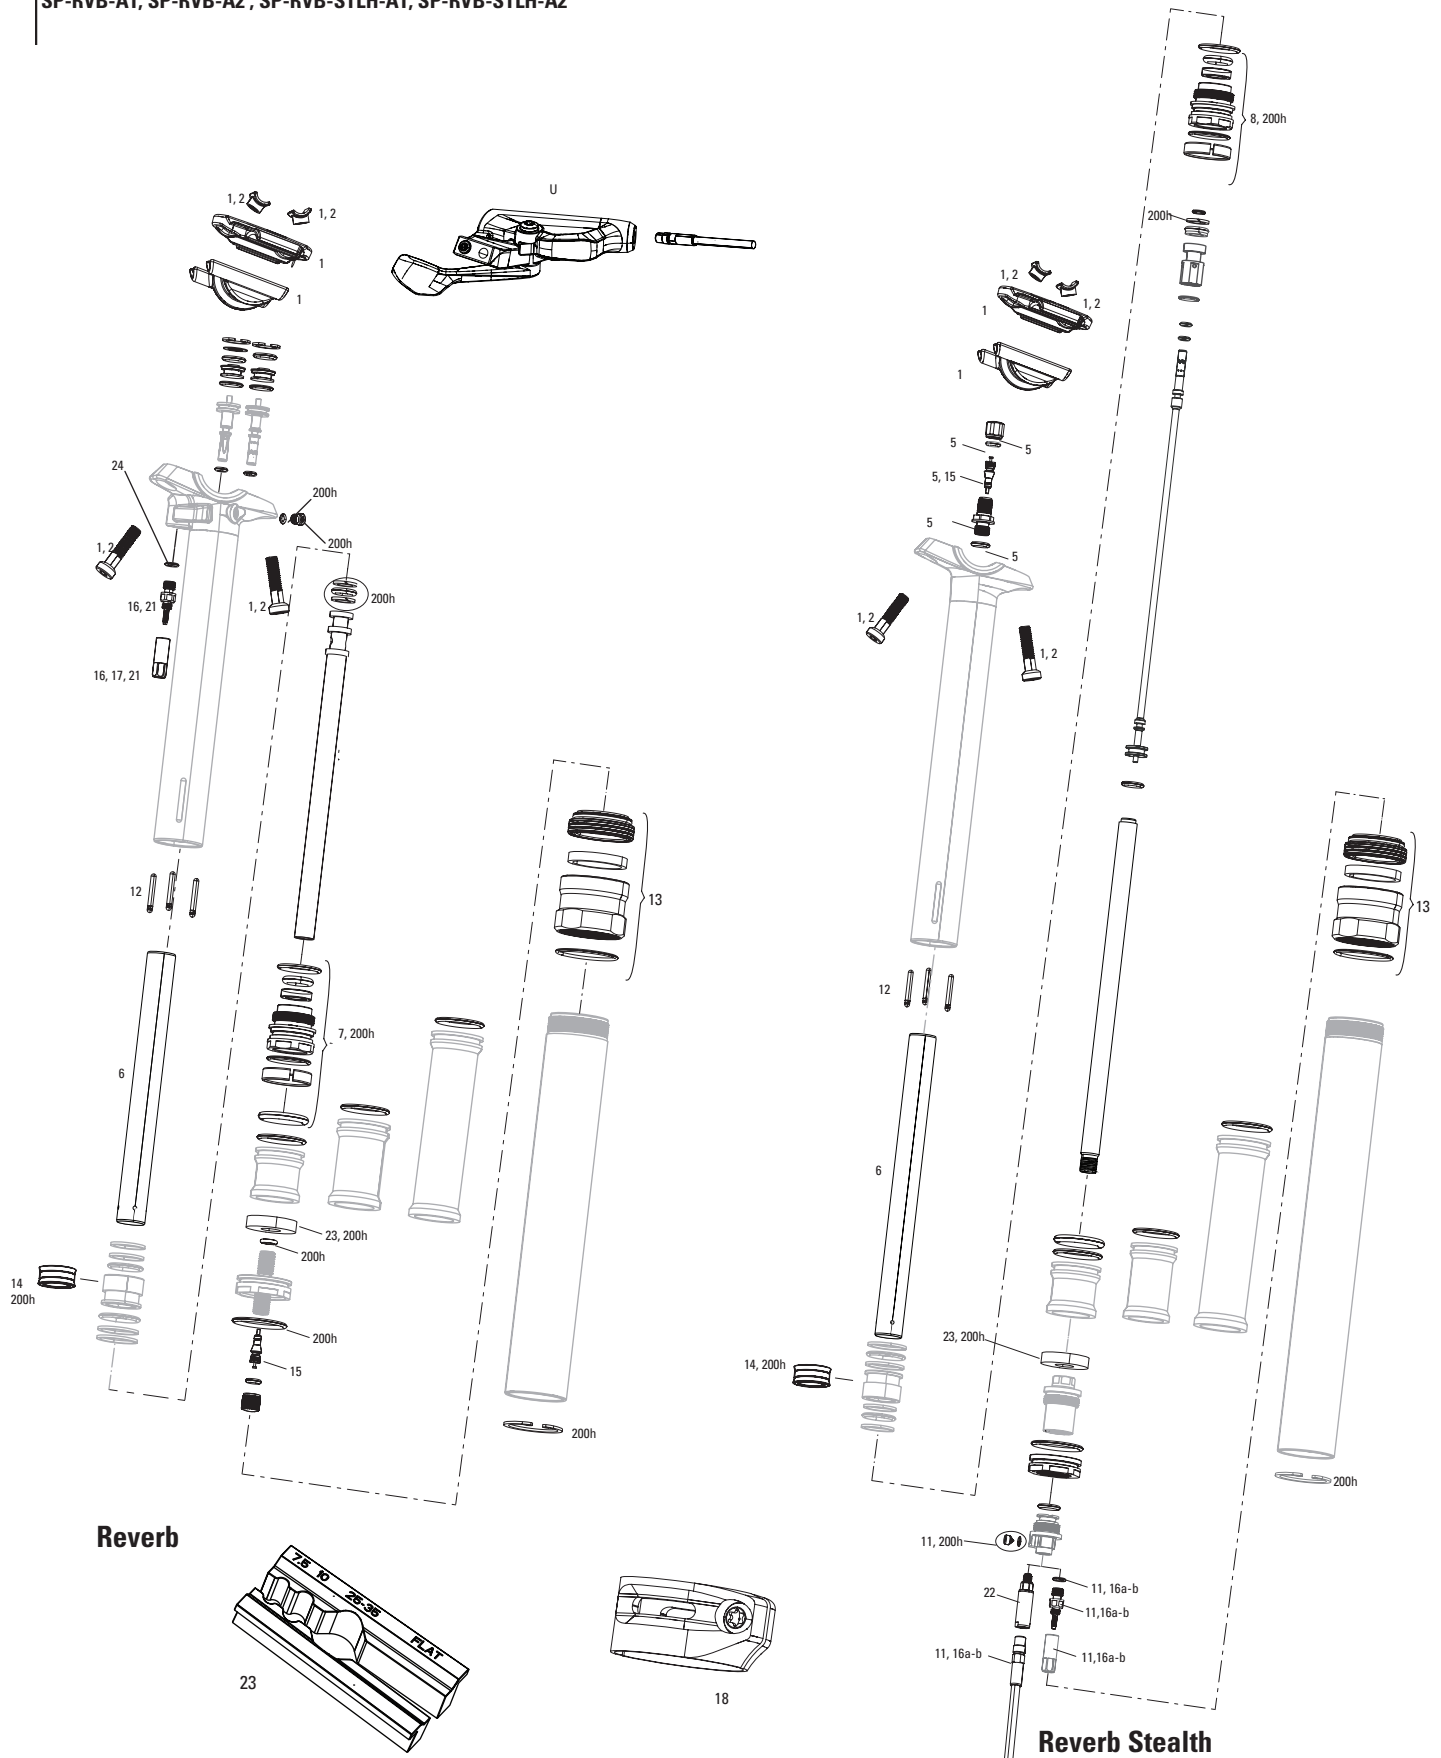

REVERB / REVERB STEALTH A1 - A2 (2011-2016)

SP-RVB-A1, SP-RVB-A2, SP-RVB-STLH-A1, SP-RVB-STLH-A2

1. As of MY16, there is a new IFP for Reverb and Reverb Stealth that does not use the two backup rings. Current full service kits include the new IFP, which is retrofittable into any Reverb or Reverb Stealth.
 2. If Reverb is sinking into travel or experiencing bypass, please use new IFP tube and inner seal head.