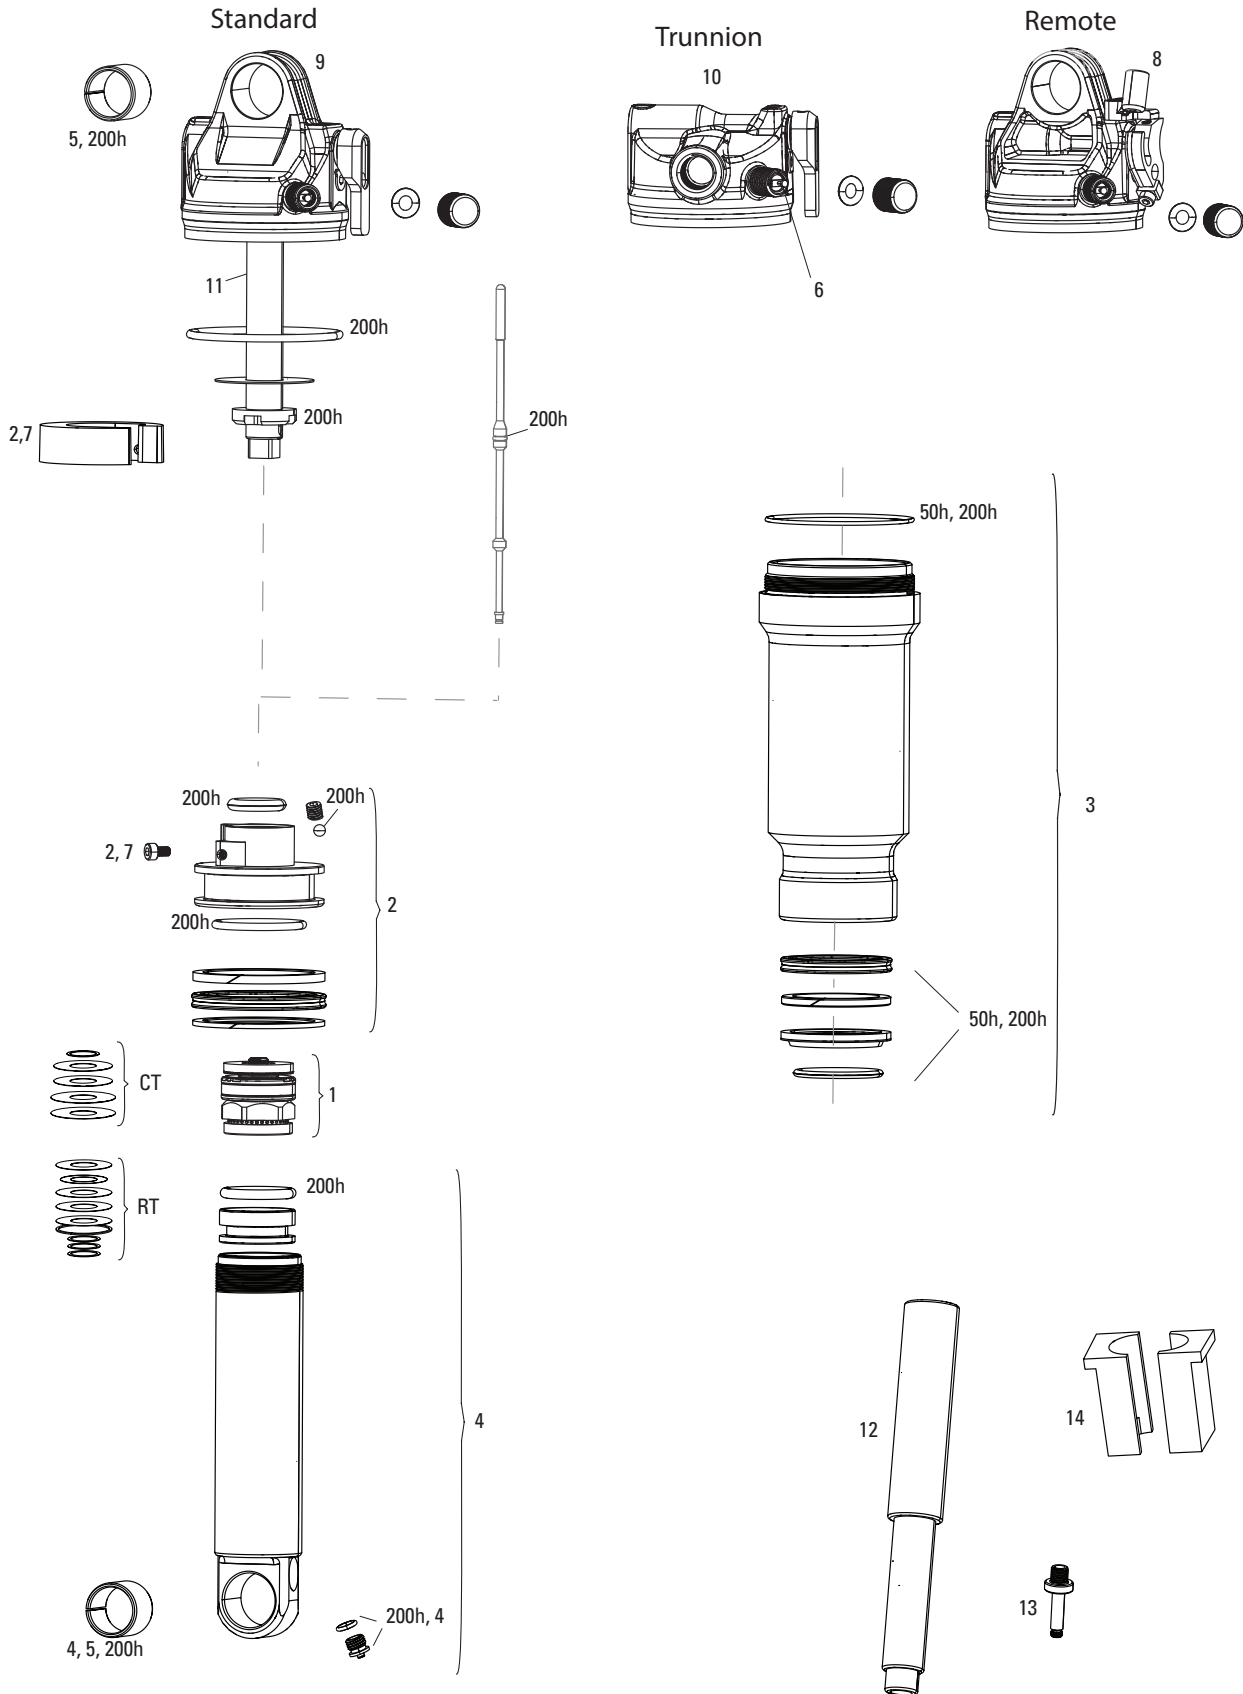

SIDLUXE A1 (2021-2023)

RS-SIDL-SELP-A1, RS-SIDL-ULT-A1

Note:

1. See the RockShox Rear Shock Piston Tuning Guide for detailed information regarding the shim stack order for the rebound and compression dampers

SIDLUXE A1 (2021-2023)

RS-SIDL-SELP-A1, RS-SIDL-ULT-A1