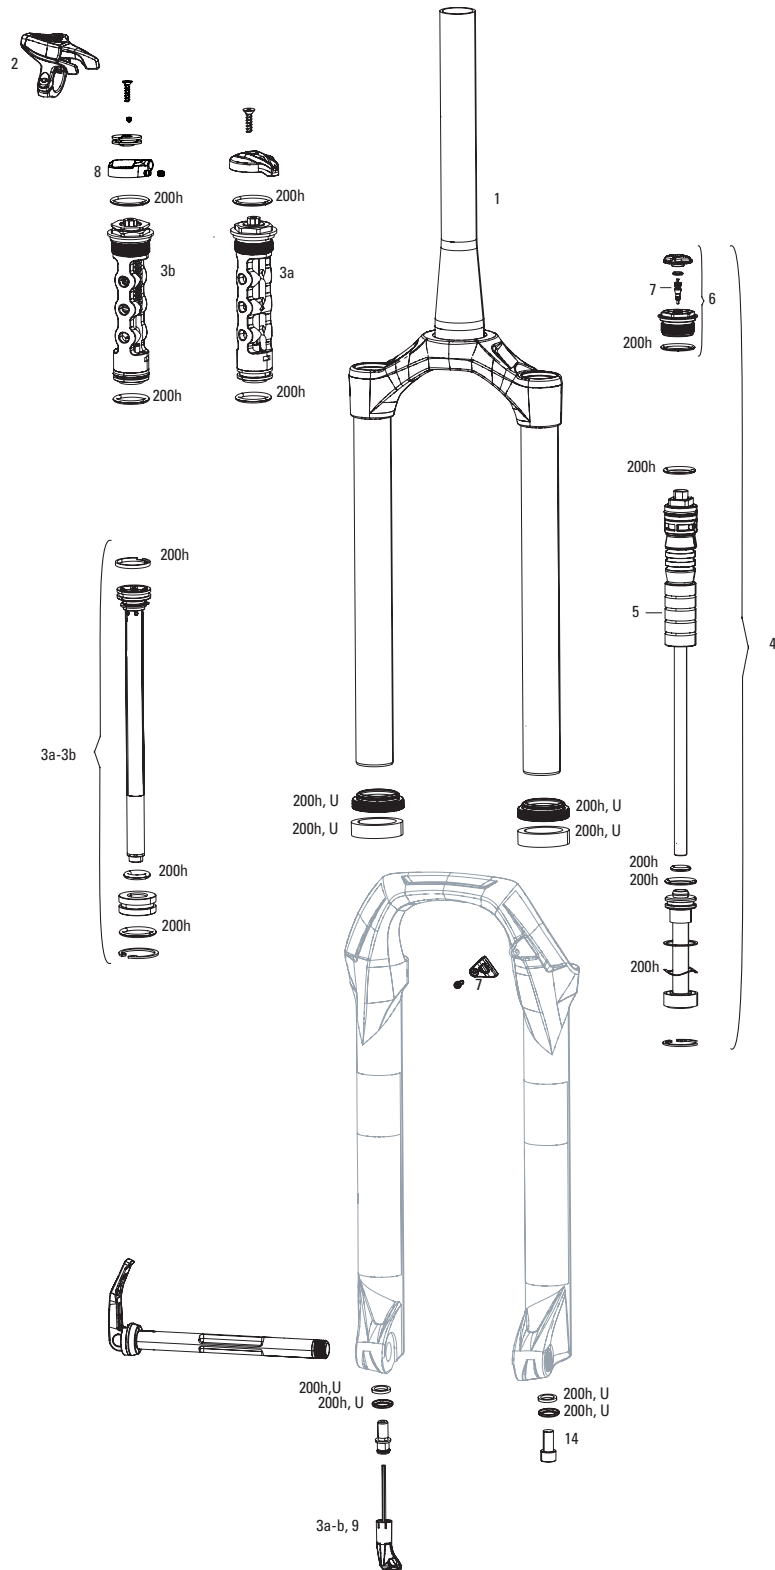

JUDY GOLD RL A1-A3 (2018+)
FS-JDYG-RL-A1, FS-JDYG-RL-A2, FS-JDYG-RL-A3

Note:

1. 200h service kits include replaceable o-rings, glide rings, retaining rings, crush washers, crush washer retainers and shaft bolts/nuts.
2. Judy Silver and Gold dampers and spring internals are not cross compatible.
3. Decal and Maxle pages can be found in back of the catalog.