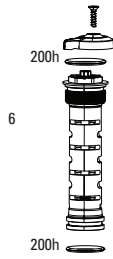

35 GOLD RL A1-A2 (2020-2024)

FS-35G-RL-A1, FS-35G-RL-A2

Note:

1. 200h service kits include replaceable o-rings, glide rings, retaining rings, crush washers, crush washer retainers and shaft bolts/nuts. All air service kits include replacement schrader valve cores.
2. EMTB (fender mount) lower leg and CSU are not cross-compatible with non-fender CSU and lower leg variants.
3. Convert from Crown Adjust to Remote Adjust: Remote compression damper, remote compression adjuster spool, cable clamp and remote lever assembly.
4. Decal and Maxle pages can be found in back of the catalog.