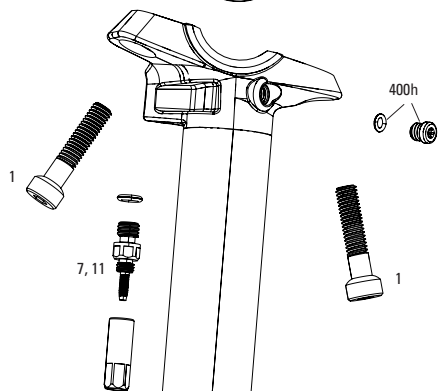

REVERB B1 (2017-2019)
SP-RVB-B1, SP-RVB-1X-B1

REVERB B1 (2017-2019)

SP-RVB-B1, SP-RVB-1X-B1