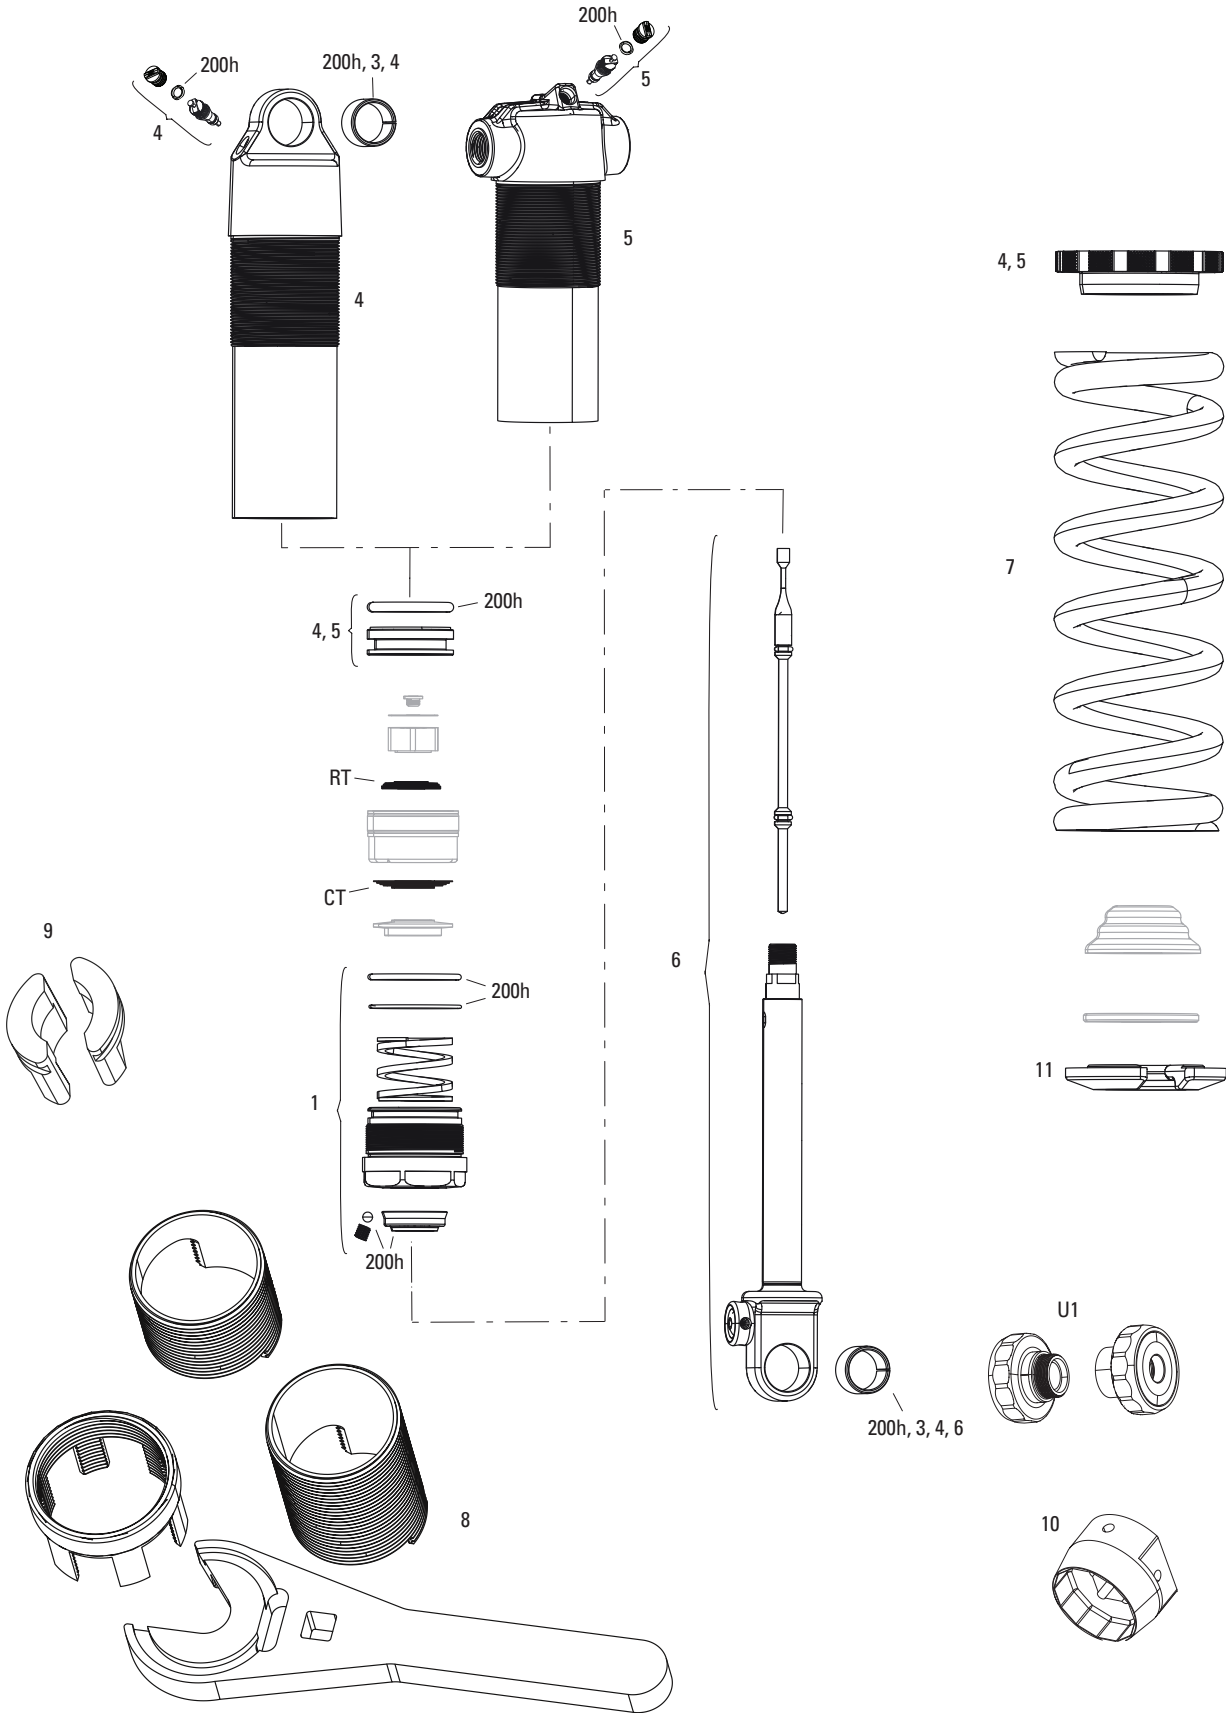

DELUXE COIL B1 (2023+)
RS-DLXC-SEL-B1

Note:

1. See the RockShox Rear Shock Piston Tuning Guide for detailed information regarding the shim stack order for the rebound and compression dampers