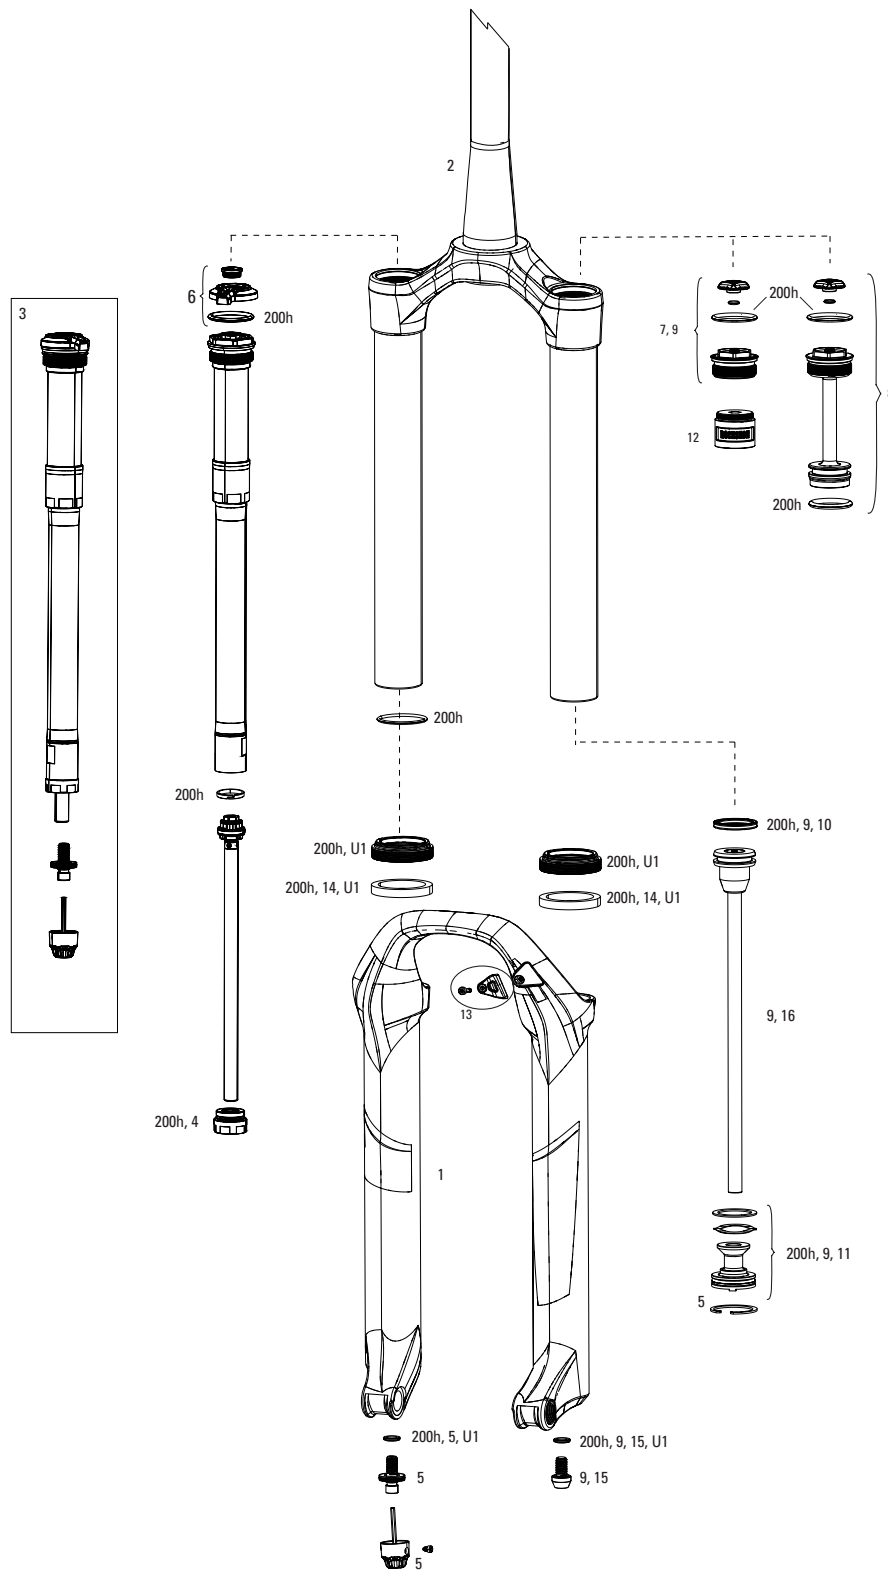

PIKE DJ A2-A4 (2016+)

FS-PIKE-DJ-A2, FS-PIKE-DJ-A3, FS-PIKE-DJ-A4

Note:

1. 200 Hour service kits include replaceable o-rings, glide rings, retaining rings, crush washers, and crush washer retainers.
2. Charger damper fluid - use RockShox Rear Suspension Damping Fluid 3wt.
3. Charger lower leg lubricant - use RockShox Pike Suspension Oil, 0w-30.
4. Charger damper bleed - use Bleed fitting Charger Damper and RockShox Charger Damper Standard Bleed Kit.
5. For Travel Change and Bottomless Token options, see the respective pages in this catalog, listed in the Index.
6. Pike DJ CSU's do not come with gradients printed on the stanchion tubes.
7. Pike DJ forks with .5mm top cap threads will be indicated with a machined circle around the tool interface.
8. A complete decal and Maxle overview can be found in back of the catalog.