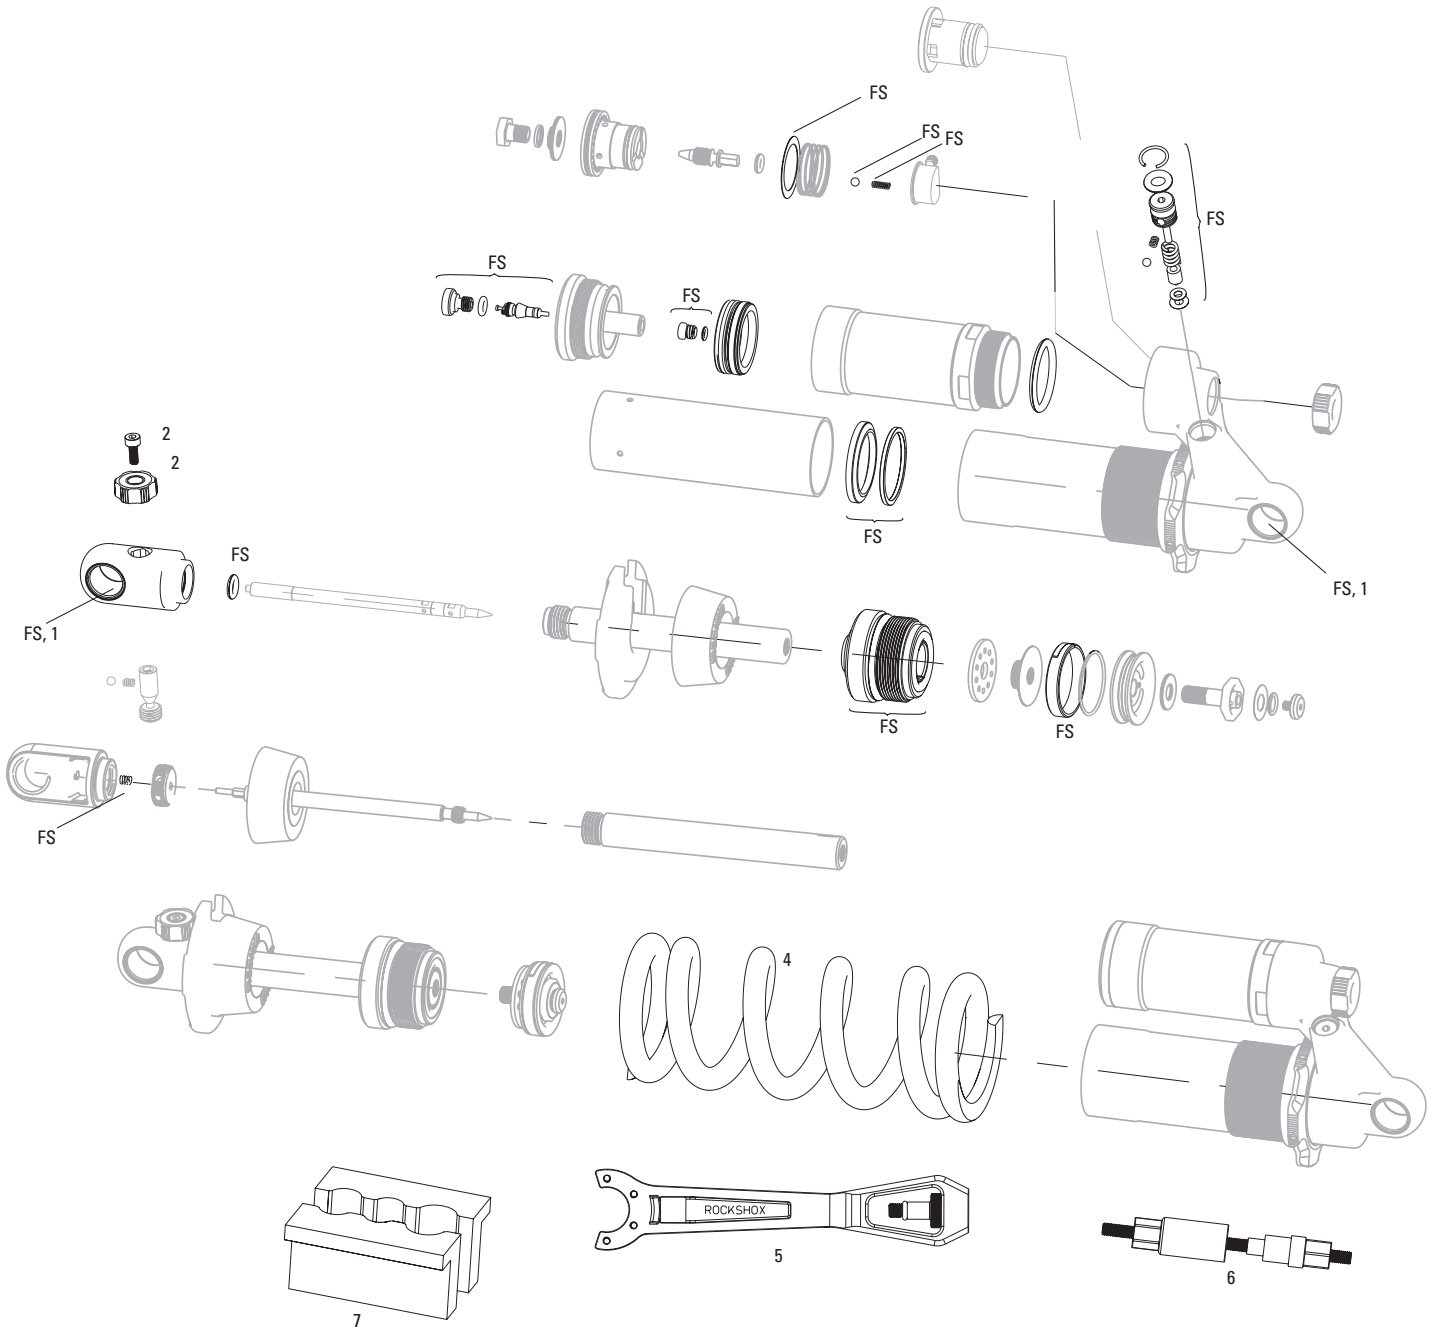

VIVID COIL A1-A2 (2008-2013)

Note:

1. Not all service parts may be visible in exploded views. Vivid Service Kit includes all o-rings, seals, glide rings, ball bearings, and detent springs.
2. Please note all model year identification in kit descriptions for compatibility.
3. Use appropriate aluminum spring collar/retainer (item 18) with spring rates 250lb - 500 lb. Use appropriate Steel spring collar/retainer (item 18) with spring rates 550lb - 650lb. See chart for reference.
4. Please refer to the Spring / Collar / Retainer Guide for the correct spring collar/retainer.
5. Use "1/2"x1/2" Rear Shock Bushing/Mount Hardware Tool" to remove and install eyelet bushing and mounting hardware.
6. Full Service kits contain updated sealhead assembly.

Spring / Collar/Retainer Guide		Shock Stroke					
		51mm 2.0in	57mm 2.25in	63mm 2.5in	70mm 2.75in	76mm 3.0in	89mm 3.5in
Spring Weight	200lb						
	250lb	n/a	n/a	Aluminum	Aluminum	Aluminum	
	300lb						
	350lb	Aluminum	Aluminum	Aluminum	Aluminum		
	400lb						
	450lb						
	500lb	Steel	Steel	Steel	Steel		
	550lb						
600lb							
650lb		n/a	n/a		n/a