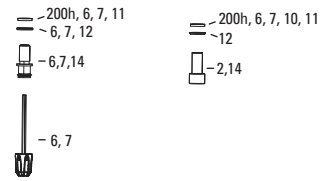

35 SILVER R/TK A1 (2021-2024)

FS-35S-R-A1, FS-35S-TK-A1

1. **Note:**
1. EMTB (fender mount) lower leg and CSU are not cross-compatible with non-fender CSU and lower leg variants.
  2. Convert from Crown Adjust to Remote Adjust: Remote compression damper, remote compression adjuster spool, cable clamp and remote lever assembly.
  3. Decal and Maxle pages can be found in back of the catalog.
  4. Use air spring kit to upgrade and change firmness in coil forks.