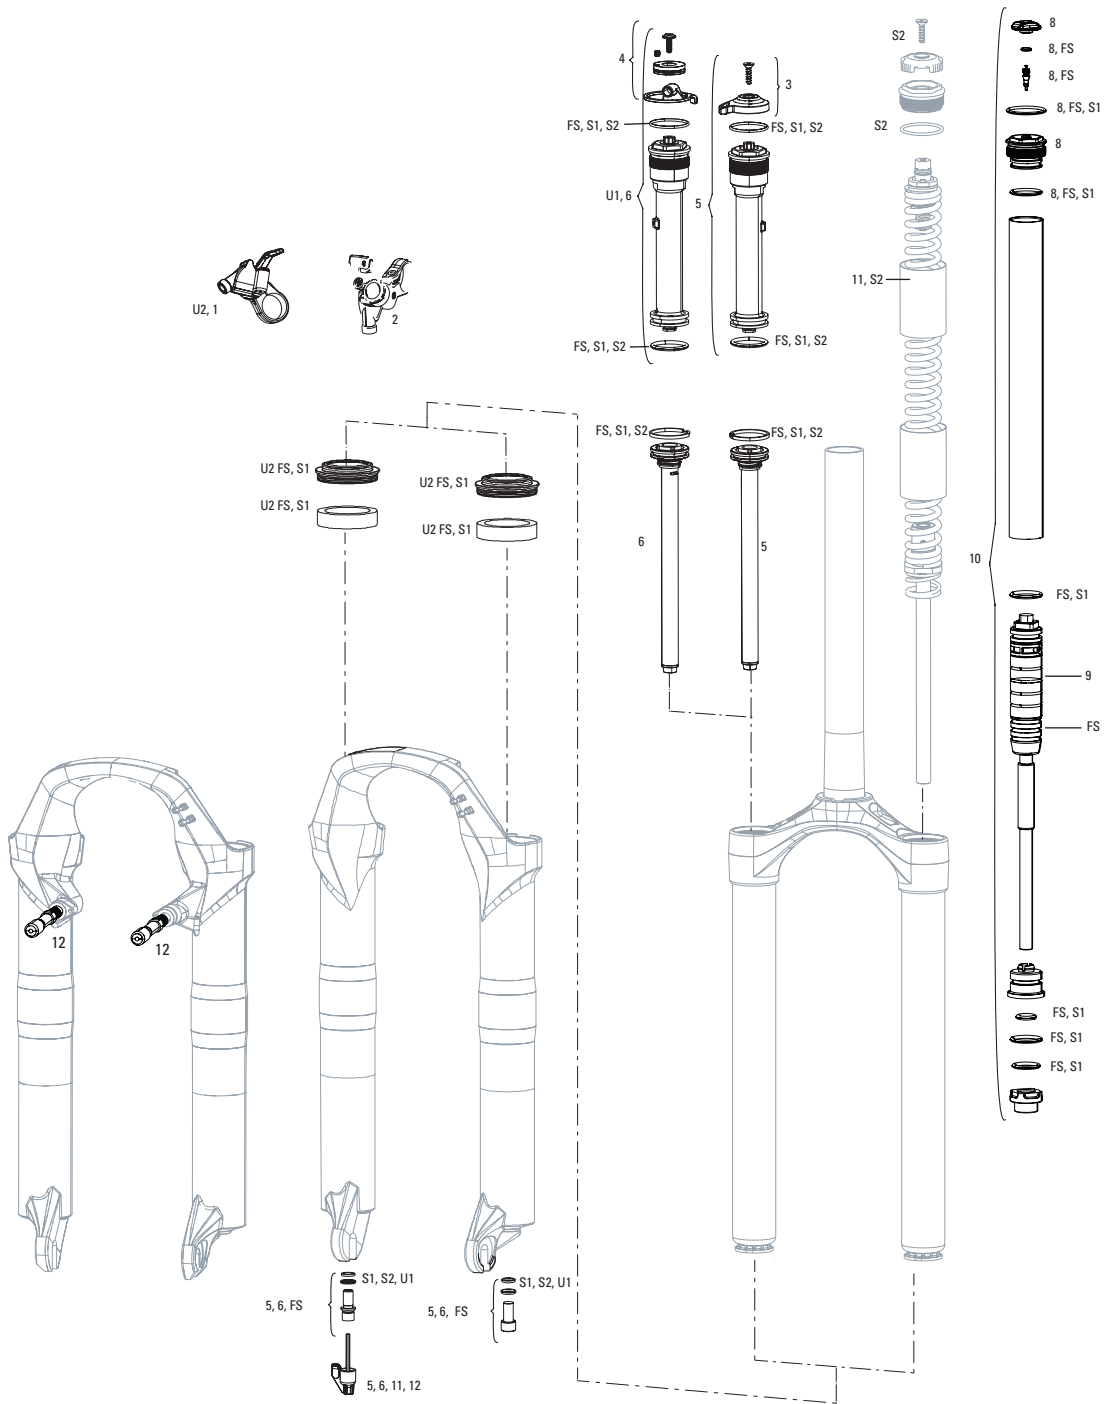

RECON SILVER TK B1 (2016)

FS-RCNS-TK-B1

Note:
1. Full service kits include replaceable o-rings, glide rings, retaining rings, crush washers, crush washer retainers and shaft bolts/nuts. Not all service parts are pictured. All basic service kits include the following replaceable wear items: o-rings, glide rings, dust seals, and foam rings.
2. Convert from Crown Adjust to Remote Adjust: Remote compression damper requires remote compression adjuster spool, cable clamp and remote lever assembly.