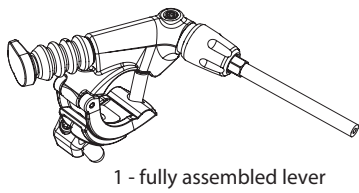

REVERB/REVERB STEALTH REMOTE A1-A2 (2011-2016)

RM-RVB-A1, RM-RVB-A2

Note:
1. A1 - Remote silver adjuster knob - compatible with A1 Reverb only (2011-2013)
2. A2 - Remote black adjuster knob - compatible with A2 & B1 Reverb only (2013-2016)
3. A1 - specific parts not compatible with A2

REVERB / REVERB STEALTH REMOTE A1-A2 (2011-2016)

RM-RVB-A1, RM-RVB-A2

REMOTE A2	
2	11.6815.026.050 REMOTE - REVERB (LEFT ABOVE/RIGHT BELOW) MMX (INCLUDES REMOTE, MMX CLAMP, DISCRETE PUCK, 2000MM HOSE, BARB, NEW STRAIN RELIEF) - REVERB A2
2	11.6815.026.060 REMOTE - REVERB (RIGHT ABOVE/LEFT BELOW) MMX (INCLUDES REMOTE, MMX CLAMP, DISCRETE PUCK, 2000MM HOSE, BARB, NEW STRAIN RELIEF) - REVERB A2
MATCHMAKER CLAMP	
3	11.5315.049.010 DISC BRAKE LEVER CLAMP SHIFTER MOUNTING BRACKET - (MMX) LEFT -GUIDE ULT/RSC/RS/RE/R,LEVEL ULT/TLM/TL, CODE RSC/R, DB5 ELIXIR 9/7/CR MAG/X0/ XX, QTY 1
3	11.5315.049.020 DISC BRAKE LEVER CLAMP SHIFTER MOUNTING BRACKET - (MMX) RIGHT -GUIDE ULT/RSC/RS/RE/R,LEVEL ULT/TLM/TL, CODE RSC/R, DB5 ELIXIR 9/7/CR MAG/X0/ XX, QTY 1
4	11.6818.001.000 REMOTE DISCRETE PUCK - HYDRAULIC REMOTE (SPACER) FOR XLOC REMOTES QTY2
BARBS	
5	11.6815.022.010 SEATPOST HOSE BARB - REVERB POST (QTY 1) - REVERB
5	11.6815.022.020 SEATPOST HOSE BARB - REVERB POST (QTY 10) - REVERB
6	11.6815.022.030 REMOTE HOSE BARB - REVERB REMOTE (QTY 1) - REVERB
6	11.6815.022.040 REMOTE HOSE BARB - REVERB REMOTE (QTY 10) - REVERB
TOOLS	
7	00.6815.066.030 SEATPOST BARB CONNECTOR - REVERB STEALTH
8	00.6815.066.020 SEATPOST BLEED TOOL - REVERB
9	00.6815.066.010 SEATPOST OIL HEIGHT TOOL - REVERB
10	00.6818.043.000 SEATPOST IFP HEIGHT TOOL (210MM LENGTH) - REVERB AXS/REVERB A1-B1/REVERB STEALTH A2-C1
11	11.6815.025.010 SEATPOST HYDRAULIC HOSE - (2000MM) KIT (INCLUDES NEW HOSE, NEW STRAIN RELIEF, NEW BARB) - REVERB A1-B1
12	11.6818.055.000 SEATPOST BLEED SCREW - REVERB STEALTH & REVERB REMOTE (INCLUDES BLEED SCREWS & O-RINGS) (QTY 10) REVERB REMOTE A1-A2, REVERB STEALTH A1-C1 (2011-2020)