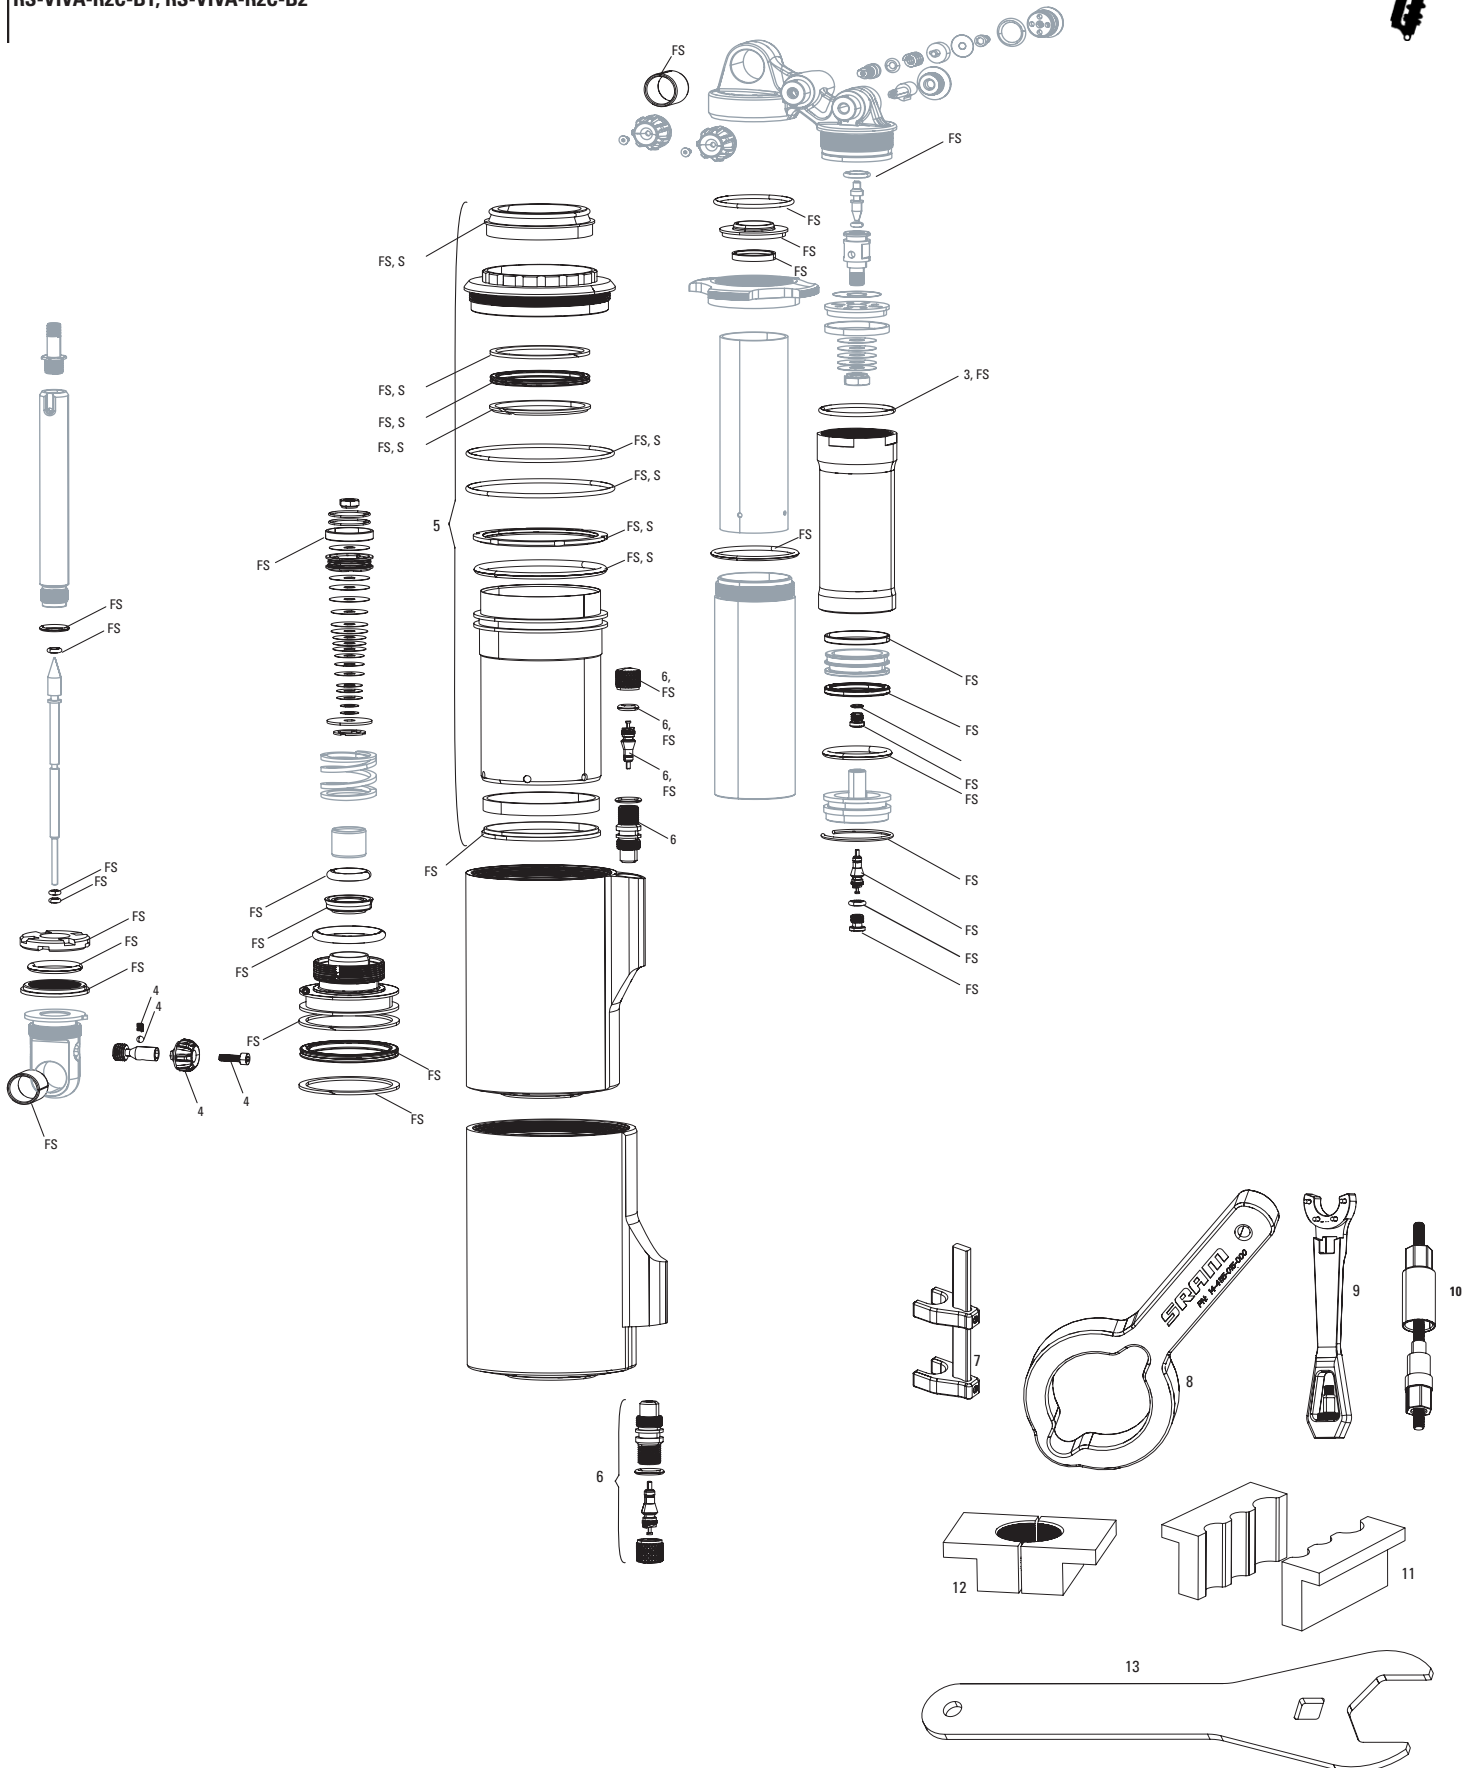

VIVID AIR B1-B2 (2014-2020)

RS-VIVA-R2C-B1, RS-VIVA-R2C-B2

- Note:**
1. Vivid air can wrench is required for air can removal. Vivid 31mm wrench is required for reservoir removal.
 2. Use '1/2"x1/2" Rear Shock Bushing/Mount Hardware Tool' to remove and install eyelet bushing and mounting hardware.
 3. All Air Can assemblies are fully assembled.