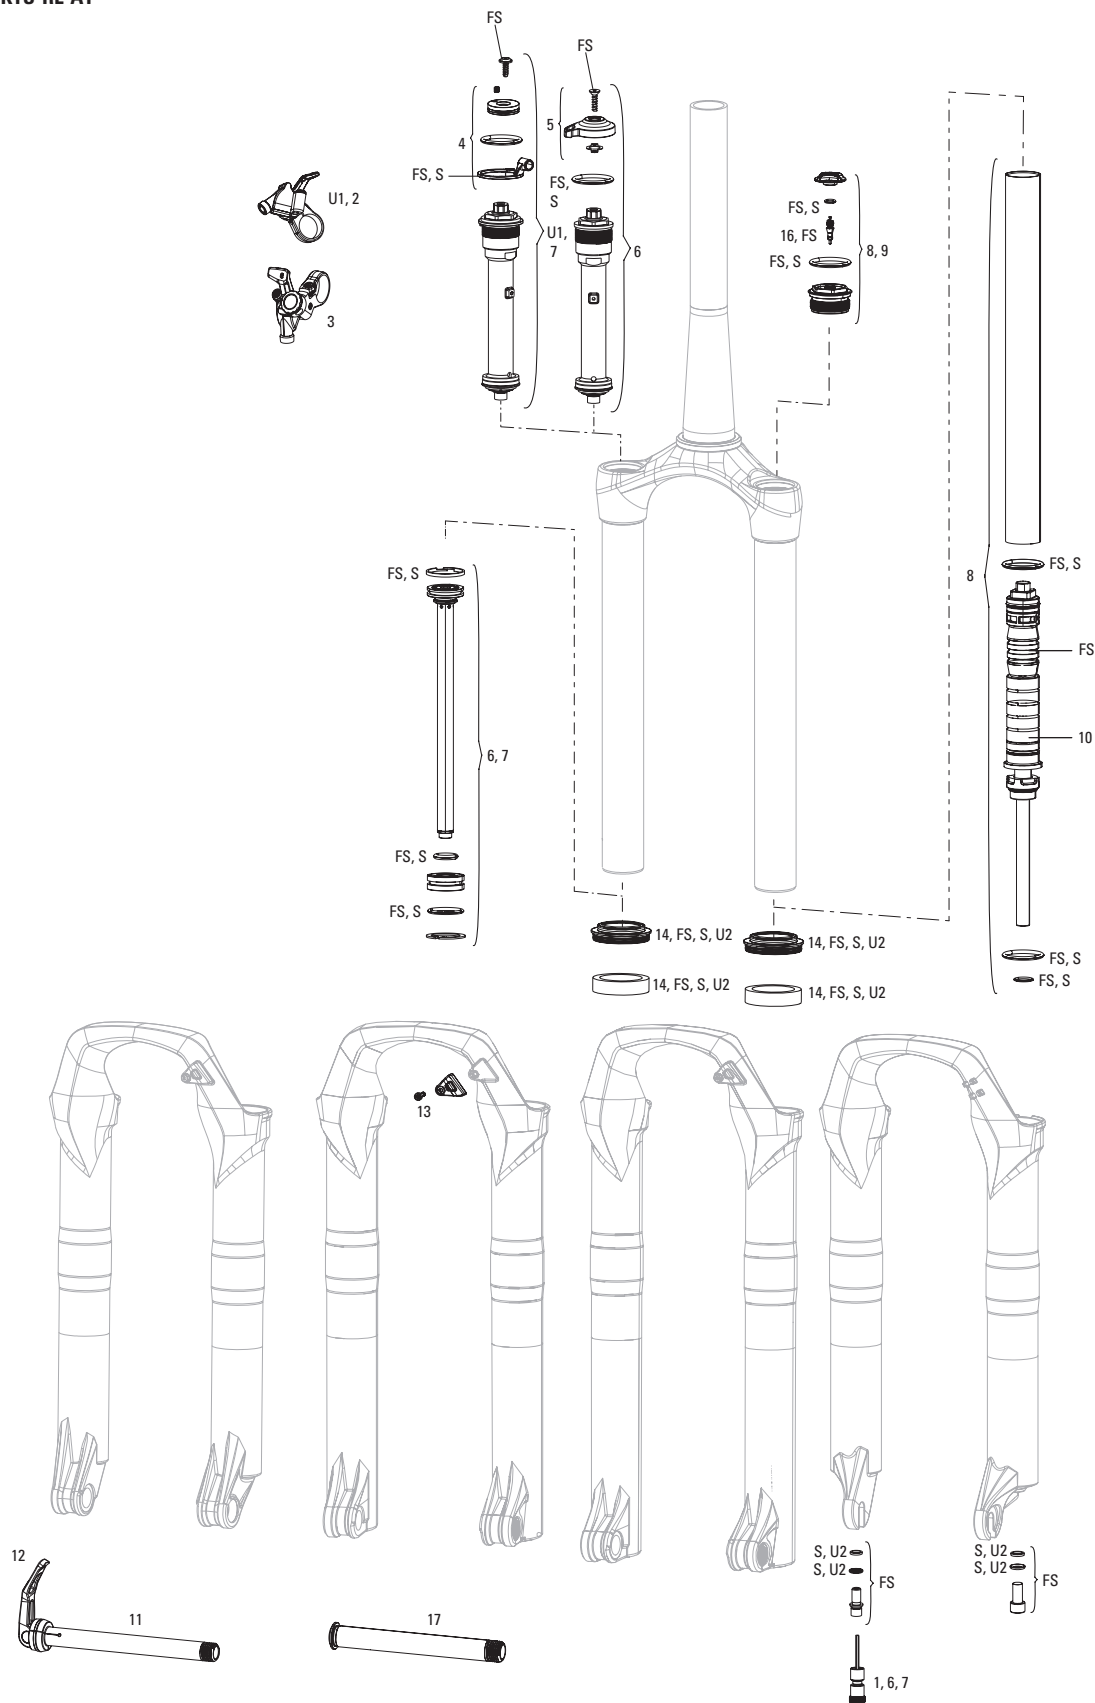

SEKTOR SILVER A1 (2014-2016)

FS-SKTS-TK-A1, FS-SKTS-RL-A1

Note:
1. Full service kits include replaceable o-rings, glide rings, retaining rings, crush washers, crush washer retainers and shaft bolts/nuts. All air service kits include replacement schrader valve cores. Not all service parts are pictured. All basic service kits include the following replaceable wear items: o-rings, glide rings, dust seals, and foam rings.
2. Convert from Crown Adjust to Remote Adjust: Remote compression damper requires remote compression adjuster spool, and remote lever assembly.
3. Sektor Silver requires PopLoc or PopLoc Adjust remote; 17mm cable pull.