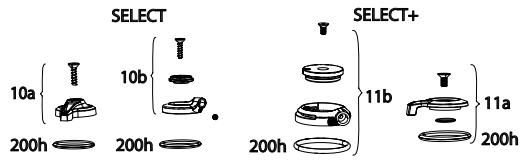

SID SL (32MM) C1 (2021-2023)

FS-SIDS-BSE-C1, FS-SIDS-SEL-C1, FS-SIDS-SELP-C1, FS-SIDS-ULT-C1