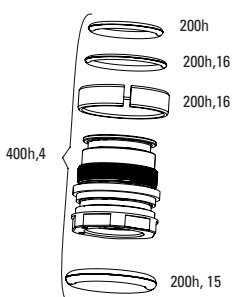

REVERB B1 (2017-2019)
SP-RVB-B1, SP-RVB-1X-B1

REVERB B1 (2017-2019)

SP-RVB-B1, SP-RVB-1X-B1