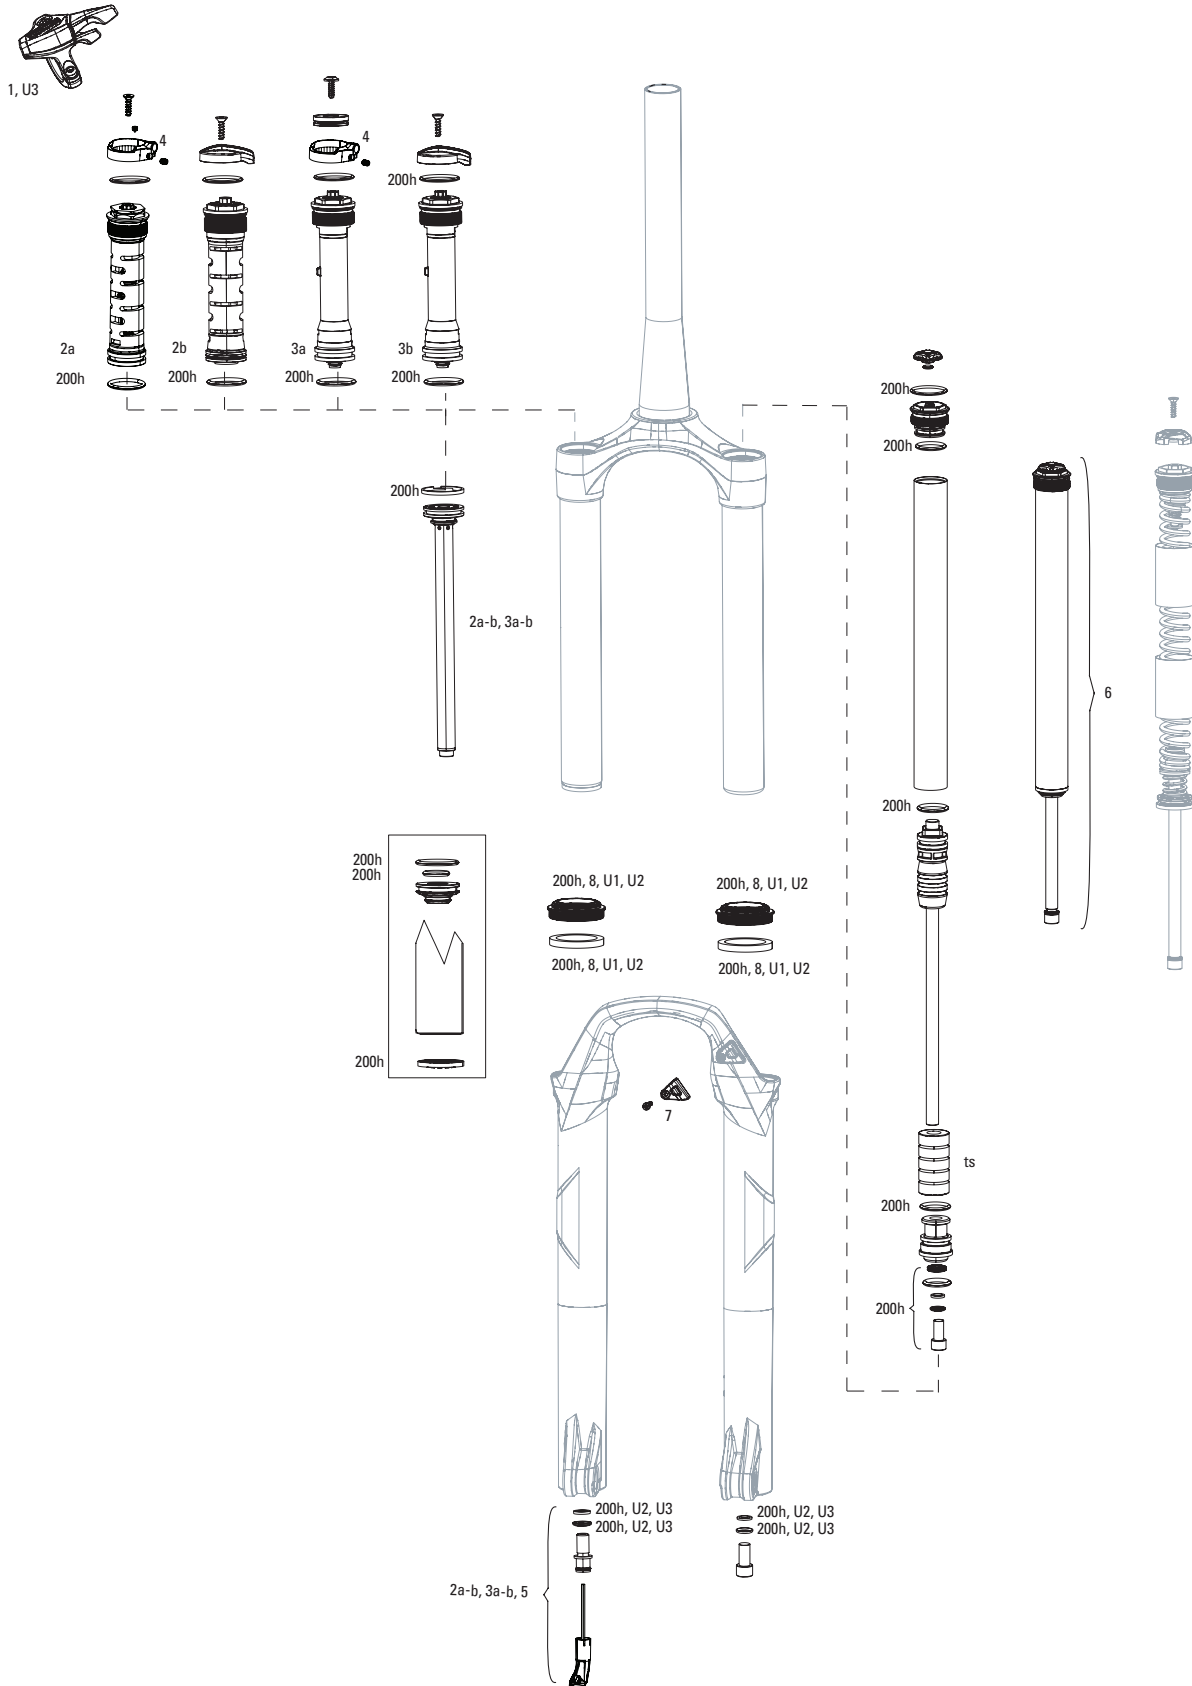

RECON TK A1-A2/RL A1-A2 (2018-2020)

FS-RCN-TK-A1, FS-RCN-TK-A2, FS-RCN-RL-A1, FS-RCN-RL-A2

Note:

- 1. 200H service kits include the following replaceable wear items: o-rings, glide rings, dust seals, and foam rings.
- 2. Convert from Crown Adjust to Remote Adjust: Remote compression damper requires remote compression adjuster spool, cable clamp and remote lever assembly.
- 3. Thread Pitch is 0.8mm for Recon Silver C1 and Sektor Silver A2
- 4. Maximum Tire Diameter: 710mm Maximum Tire Width: 62mm
- 5. Recon Silver RL B1/TK C1 32mm lower legs use flangless wiper seals.