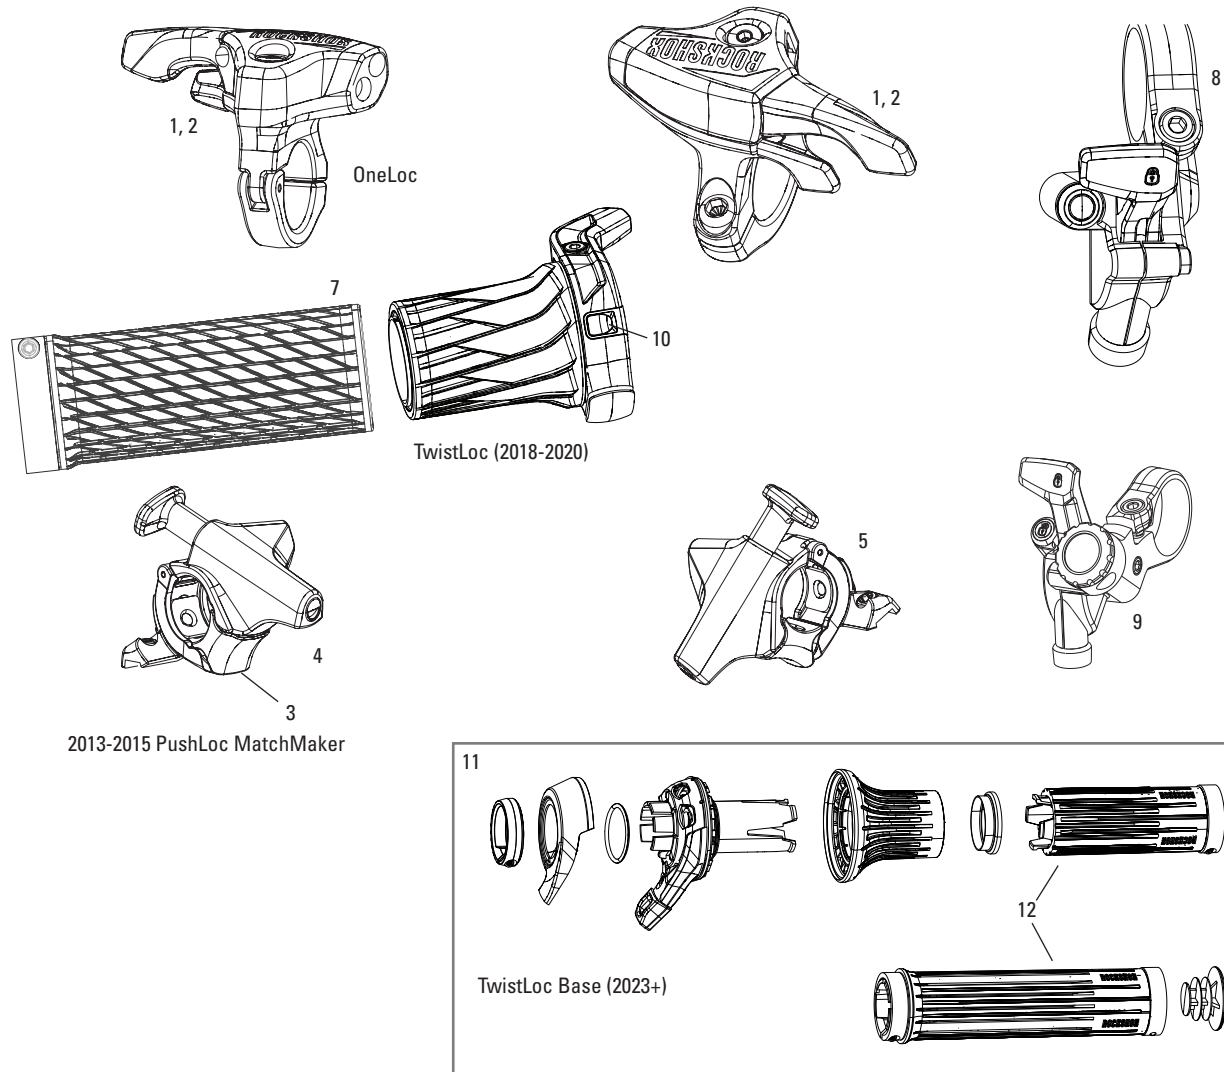

**ONELOC (2016-2020), PUSHLOC (2007-2012)/PUSHLOC (2013-2015),
TWISTLOC (2018-2020)/TWISTLOC BASE (2023+), POPLOC (2012-2020)**

Note:
1. 2013-2015 PushLoc is right and left-specific and is compatible only with 2013+ Motion Control and Recon Gold TurnKey compression dampers. Cable pull = 10mm.
2. Pre-2013 PushLoc and PopLoc are compatible only with pre-2013 Motion Control compression dampers and is convertible to left and right vertical, and left and right horizontal. Cable pull = 17mm.
3. OneLoc is compatible with 2013+ Motion Control and Recon Gold TK dampers with 10mm cable pull and replaces PushLoc.
4. 2023 TwistLoc Base ships with two cables for use with front and rear suspension. One cable can be removed for use with one or the other.
5. 2023 Twist Loc Base lock-on grips are cross compatible with SRAM Eagle Grip Shift lock-on grips.
6. RockShox remotes uses standard derailleur cables and 4mm housing.

1	00.4318.002.009	REMOTE - ONELOC LEFT/ABOVE, RIGHT/BELOW 10MM, REMOTE ONLY (INCLUDES REMOTE, CABLE&HOUSING) - METRIC REAR SHOCKS, RL (2013+) & CHARGER DAMPERS
2	00.4318.002.010	REMOTE - ONELOC RIGHT/ABOVE, LEFT/BELOW 10MM, REMOTE ONLY (INCLUDES REMOTE, CABLE&HOUSING) - METRIC REAR SHOCKS, RL (2013+) & CHARGER DAMPERS
3	11.6818.001.000	REMOTE DISCRETE PUCK - HYDRAULIC REMOTE (SPACER) FOR XLOC REMOTES QTY2
4	11.5315.049.010	DISC BRAKE LEVER CLAMP SHIFTER MOUNTING BRACKET - (MMX) LEFT -GUIDE ULT/RSC/RS/RE/R,LEVEL ULT/TLM/TL, CODE RSC/R, DB5 ELIXIR 9/7/CR MAG/X0/ XX, QTY 1
5	11.5315.049.020	DISC BRAKE LEVER CLAMP SHIFTER MOUNTING BRACKET - (MMX) RIGHT -GUIDE ULT/RSC/RS/RE/R,LEVEL ULT/TLM/TL, CODE RSC/R, DB5 ELIXIR 9/7/CR MAG/X0/ XX, QTY 1
7	00.4318.026.000	LOCKING GRIPS FOR TWISTLOC 77/125MM WITH BLACK CLAMPS AND END PLUG - TWISTLOC A1(2018-2023)
8	11.4308.848.000	REMOTE - POPLOC LEFT 17MM CABLE PULL - RL (PRE-2013) & ALL TK DAMPERS, (NOT COMPATIBLE WITH 2013+ MOCO)
8	11.4309.207.000	REMOTE - POPLOC RIGHT 17MM CABLE PULL - RL (PRE-2013) & ALL TK DAMPERS
9	11.4308.849.000	REMOTE - POPLOC LEFT ADJUSTABLE 17MM CABLE PULL (NOT COMPATIBLE WITH 2013+ MOCO RL) - RL (PRE-2013) & TK DAMPERS
9	11.4309.208.000	REMOTE - POPLOC RIGHT ADJUSTABLE 17MM CABLE PULL (NOT COMPATIBLE WITH 2013+ MOCO RL) - RL (PRE-2013) & TK DAMPERS
ns	11.4311.184.000	REMOTE - POPLOC RIGHT SHOCK - ARIO
10	11.4018.112.000	REMOTE PLUGS- TWISTLOC (INCLUDES RUBBER TAB FOR LOCK/UNLOCK ICON) QTY 10
11	00.4318.059.000	REMOTE - TWISTLOC BASE FULL SPRINT LEFT 2 POSITION (INCLUDES CABLES, HOUSING, LEFT AND RIGHT GRIPS) - 2 POSITION REMOTE FORKS AND SHOCKS B1
11	00.4318.059.001	REMOTE - TWISTLOC BASE FULL SPRINT LEFT 3 POSITION (INCLUDES CABLES, HOUSING, LEFT AND RIGHT GRIPS) - 3 POSITION REMOTE FORKS AND SHOCKS B1
12	00.4318.026.003	GRIPS FOR TWISTLOC 77/125MM TEXTURED GRIPS (INCLUDES BLACK CLAMPS, END PLUGS) - TWISTLOC BASE B1+ (2023+)