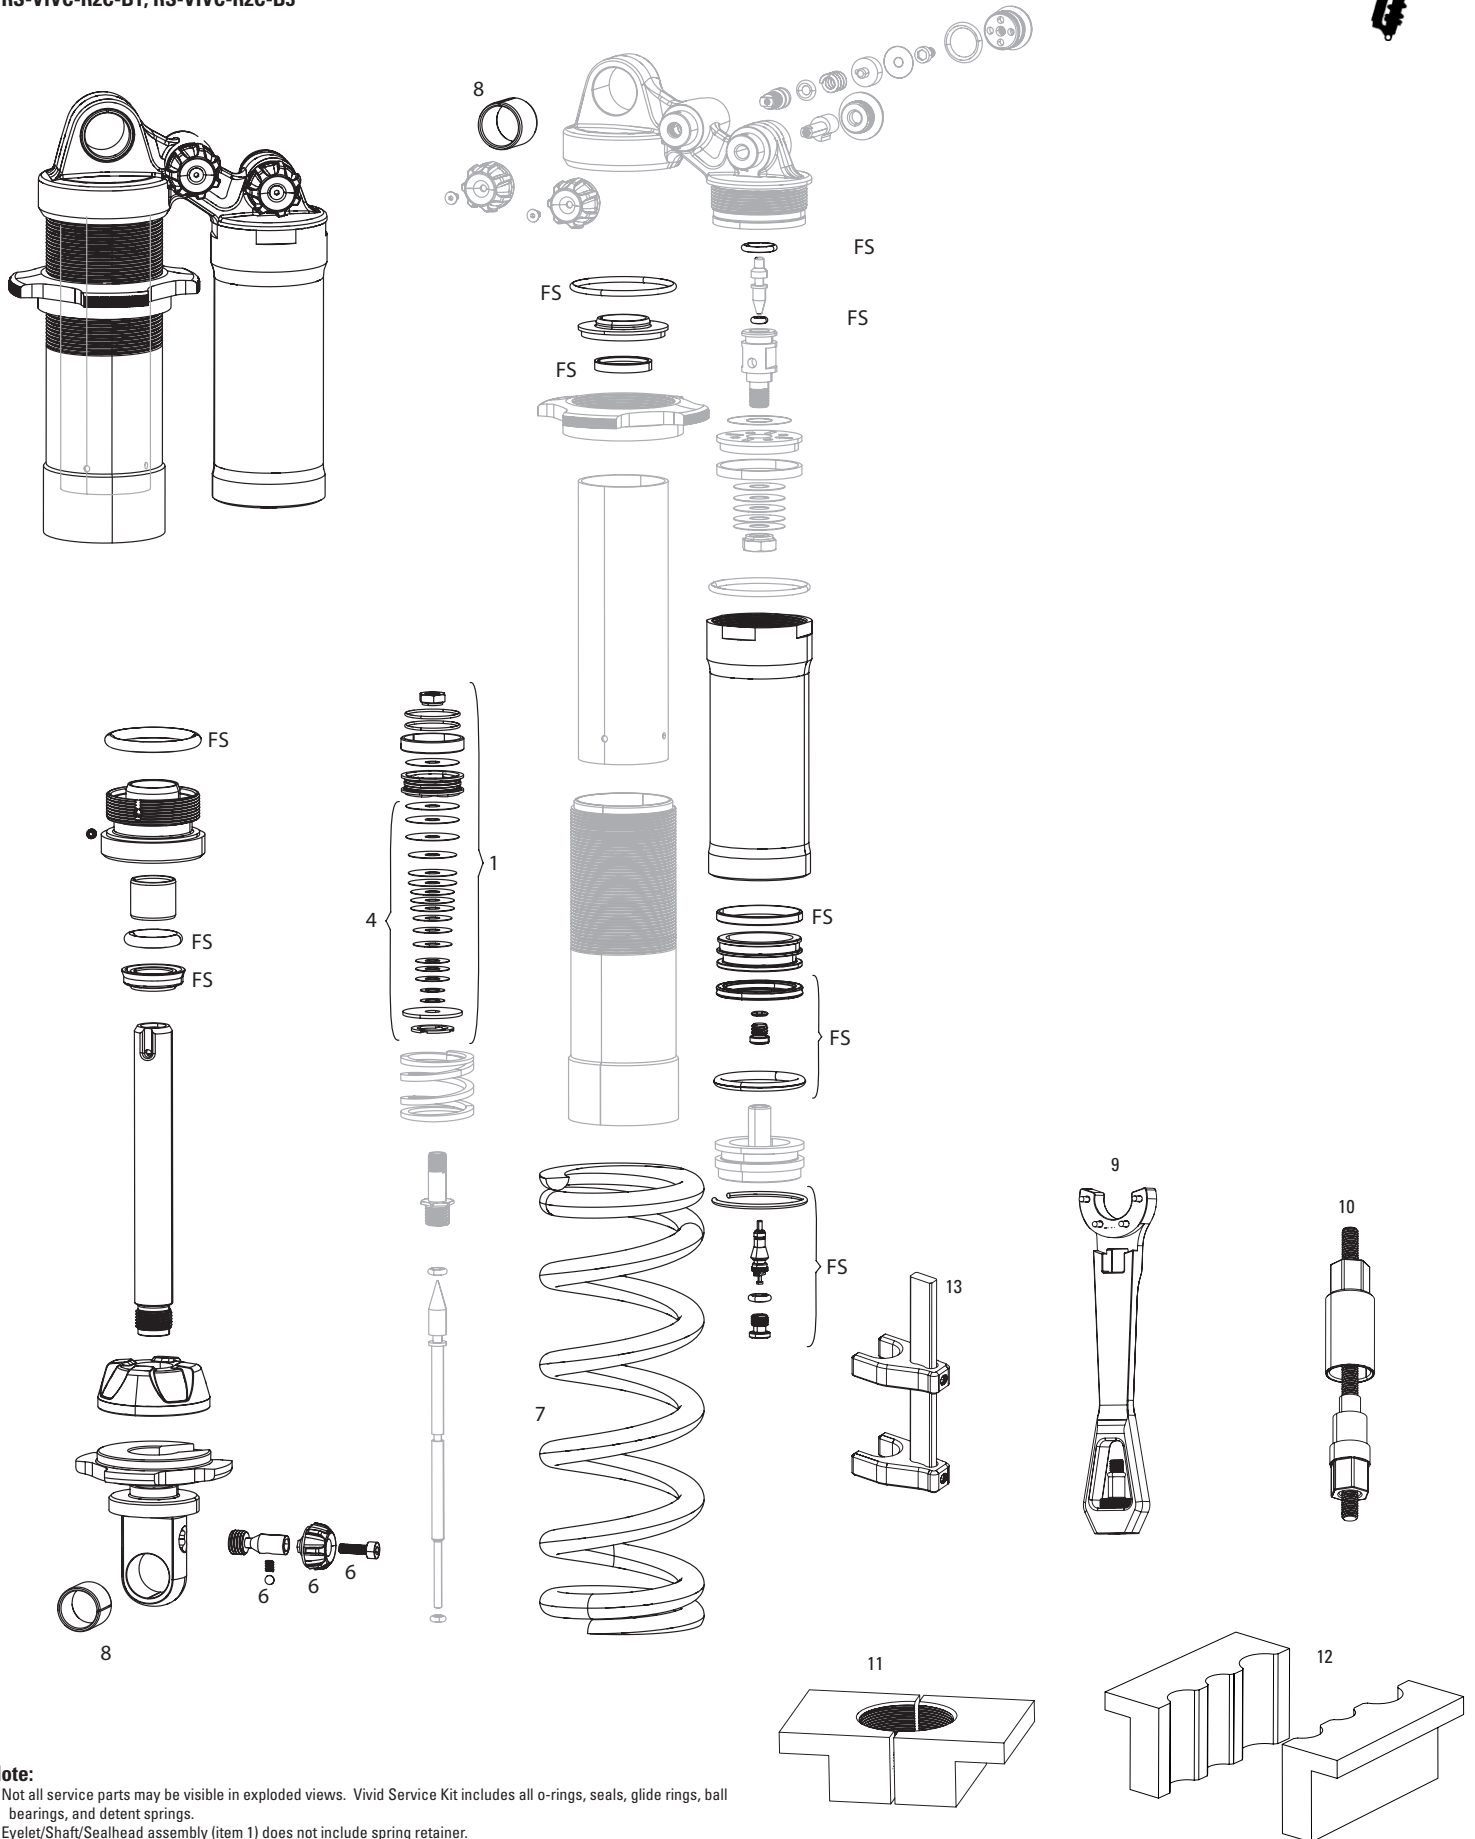

VIVID COIL B1-B3 (2014-2022)

RS-VIVC-R2C-B1, RS-VIVC-R2C-B3

Note:

1. Not all service parts may be visible in exploded views. Vivid Service Kit includes all o-rings, seals, glide rings, ball bearings, and detent springs.
2. Eyelet/Shaft/Sealhead assembly (item 1) does not include spring retainer.
3. Use "1/2"x1/2" Rear Shock Bushing/Mount Hardware Tool" to remove and install eyelet bushing and mounting hardware.