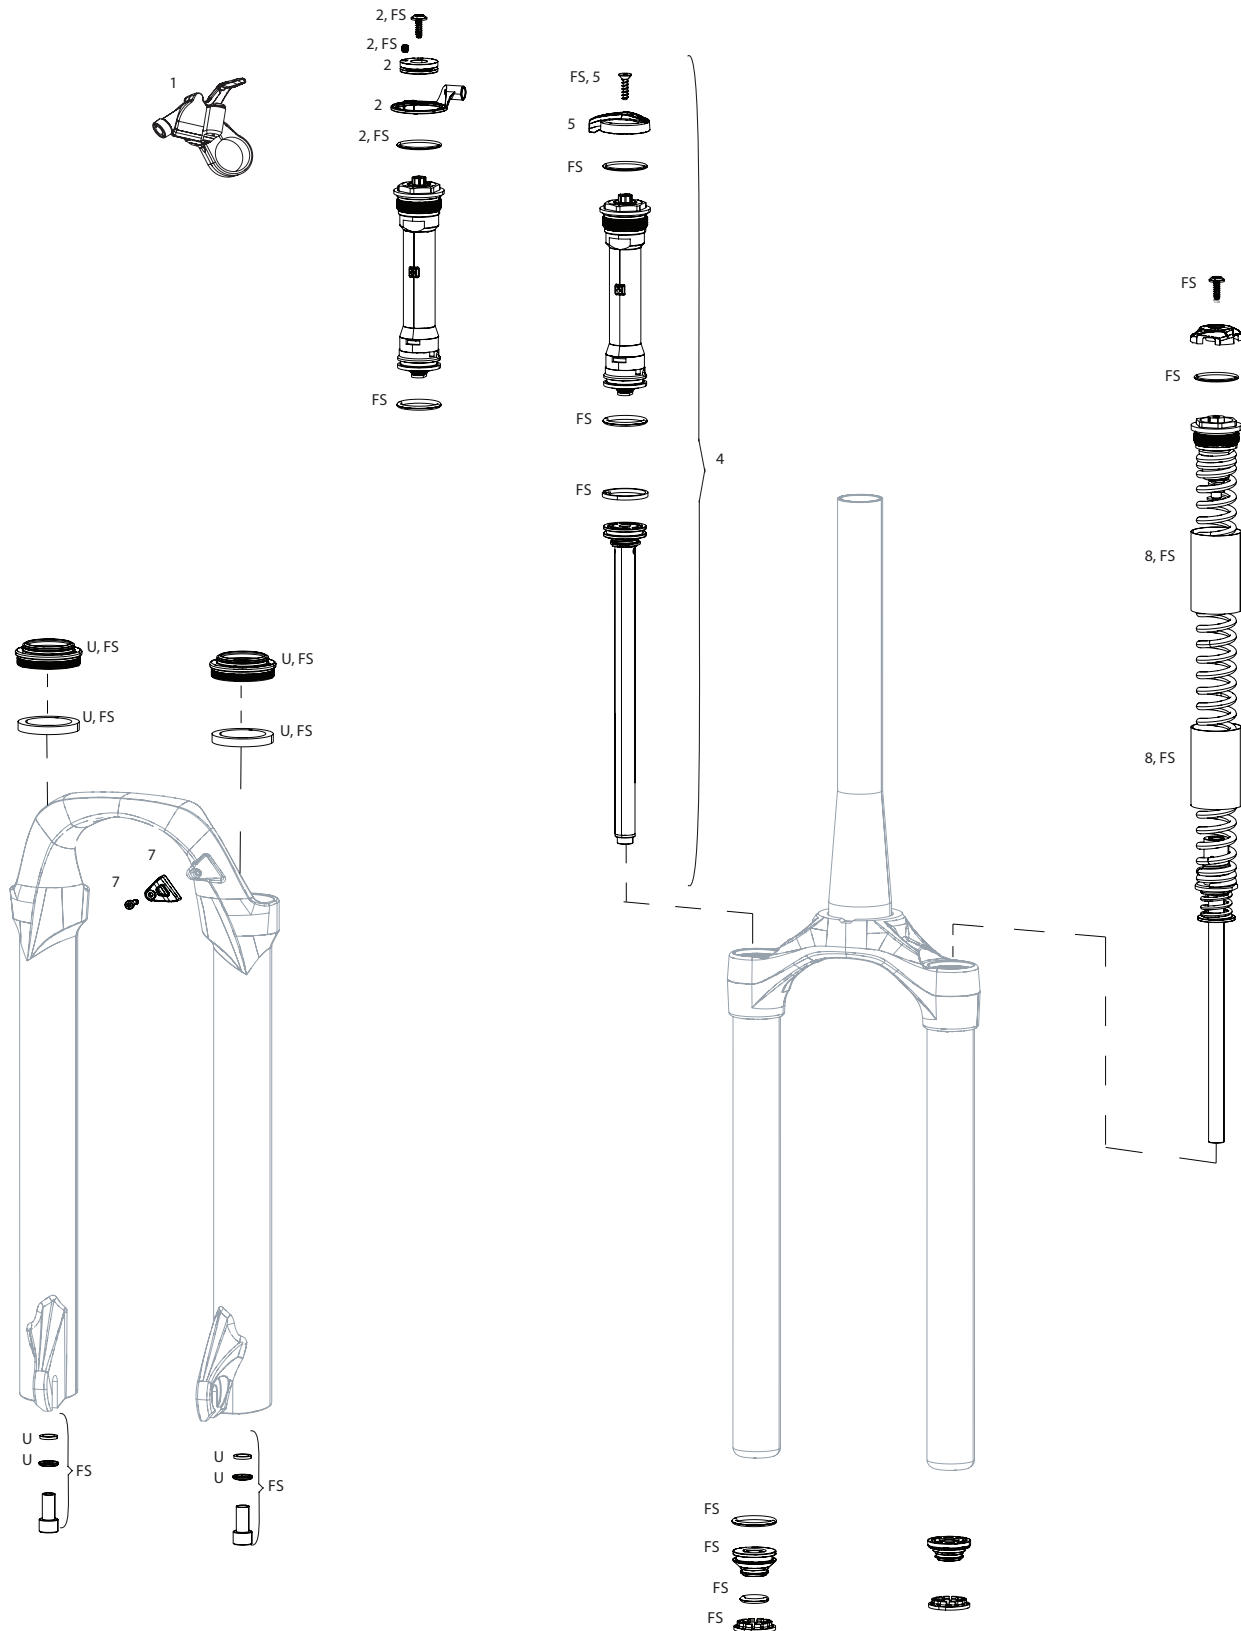

XC30 B1-B4 (2016-2020)

FS-XC30-TK-B1, FS-XC30-TK-B2, FS-XC30-TK-B3, FS-XC30-TK-B4

Note:

1. Full service kits include replaceable o-rings, glide rings, retaining rings, crush washers, crush washer retainers and shaft bolts/nuts. Not all service parts are pictured. All basic service kits include the following replaceable wear items: o-rings, glide rings, dust seals, and foam rings.
2. Decal page can be found in back of the catalog.
3. XC30 B1-B2 1.0mm CSU/Damper/Spring thread pitch. XC30 B3-B4 0.8mm CSU/Damper/Spring thread pitch.