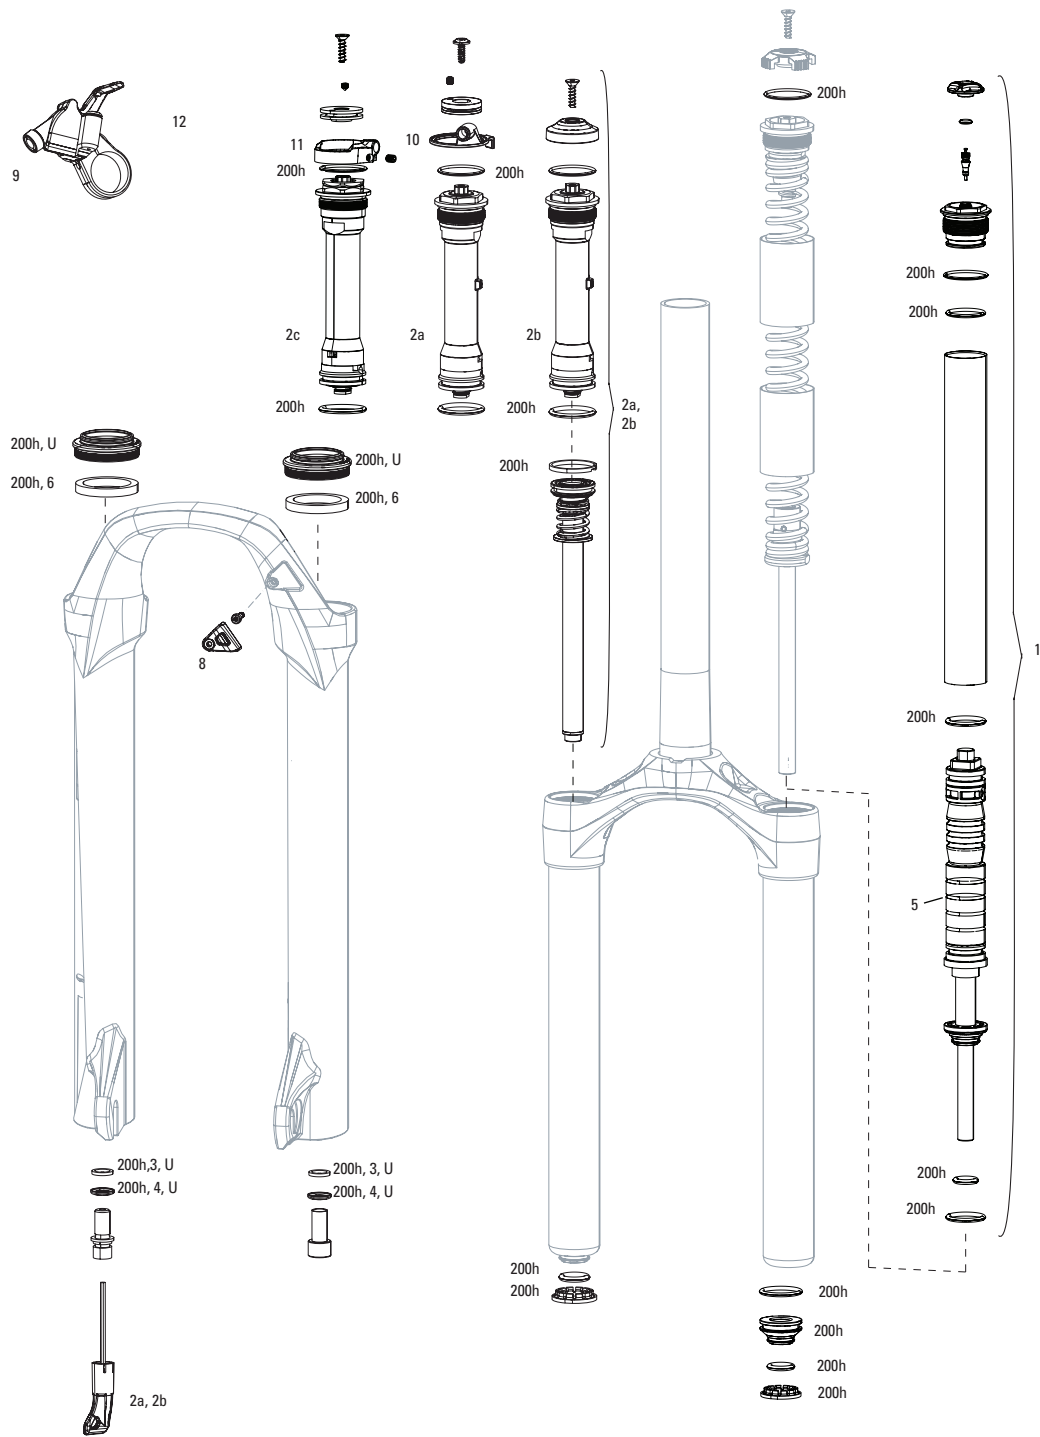

30 SILVER A3-A5 (2017+)
FS-30S-TK-A3, FS-30S-TK-A4, FS-30S-TK-A5

Note:
1. 200H service kits include replaceable o-rings, glide rings, crush washers, crush washer retainers and wiper seals. All basic service kits include the following replaceable wear items: o-rings, glide rings, dust seals, and foam rings.
2. Decal page can be found in back of the catalog.
3. A3 Spring Internals and Damper Internals (.8mm thread pitch) are not compatible with A1-A2 30 Silver (1.0mm thread pitch)