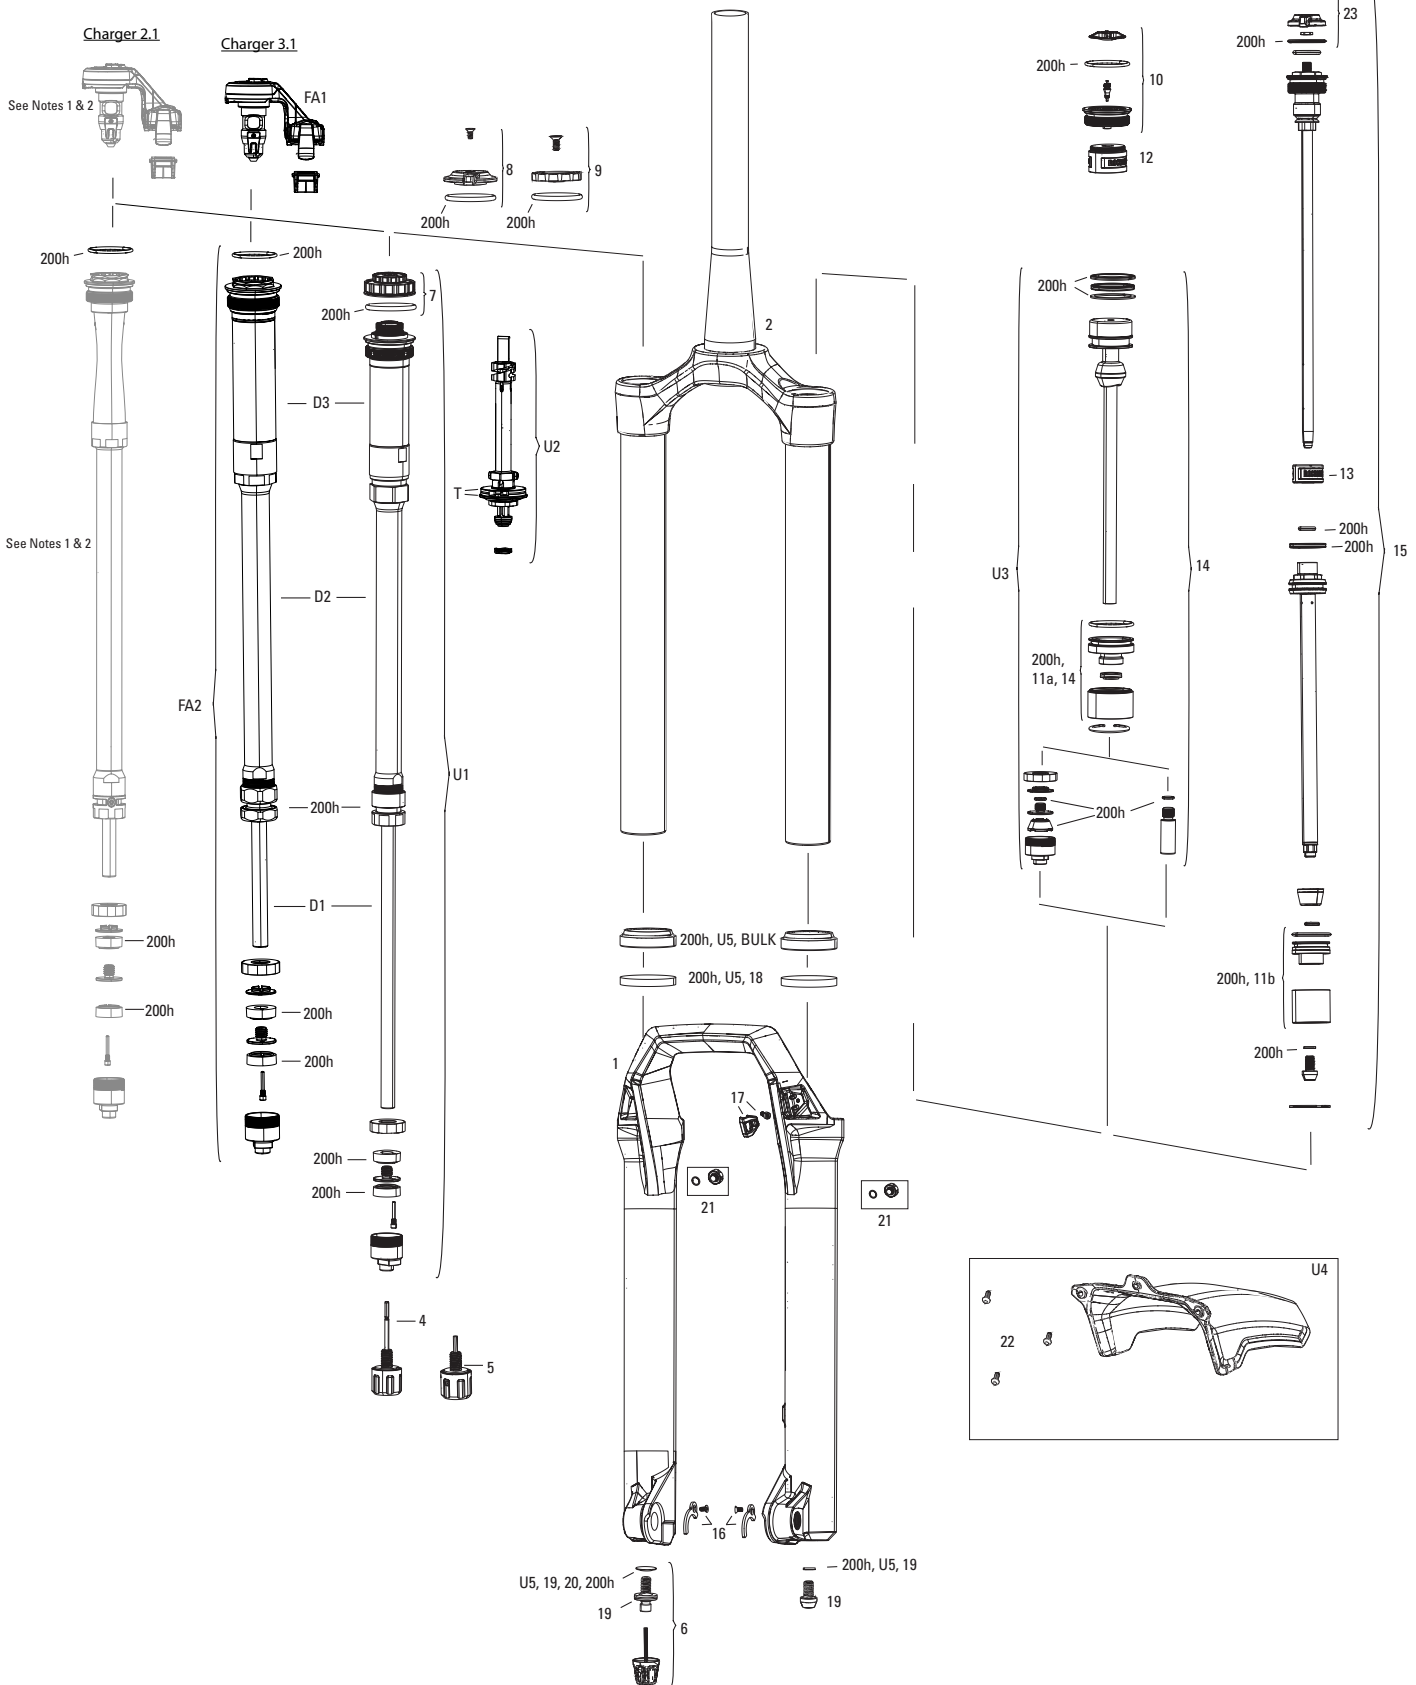

ZEB A1+ (2021+)

FS-ZEB-R-A1, FS-ZEB-SEL-A1, FS-ZEB-SELP-A1, FS-ZEB-ULT-A1, FS-ZEB-BSE-A2, FS-ZEB-SEL-A2, FS-ZEB-SELP-A2, FS-ZEB-ULT-A2, FS-ZEB-UFA-A2, FS-ZEB-SELP-A3, FS-ZEB-ULT-A3, FS-ZEB-UFA-A3

Note:

1. For Flight Attendant Charger 2 Damper and Compression control support, please visit your local dealer
2. Flight Attendant dampers and control modules are not cross compatible between Charger 2.1 and Charger 3.1. Damper and module must match or damage can occur.
3. Fender bolts are M3-.5x11 (qty 3)