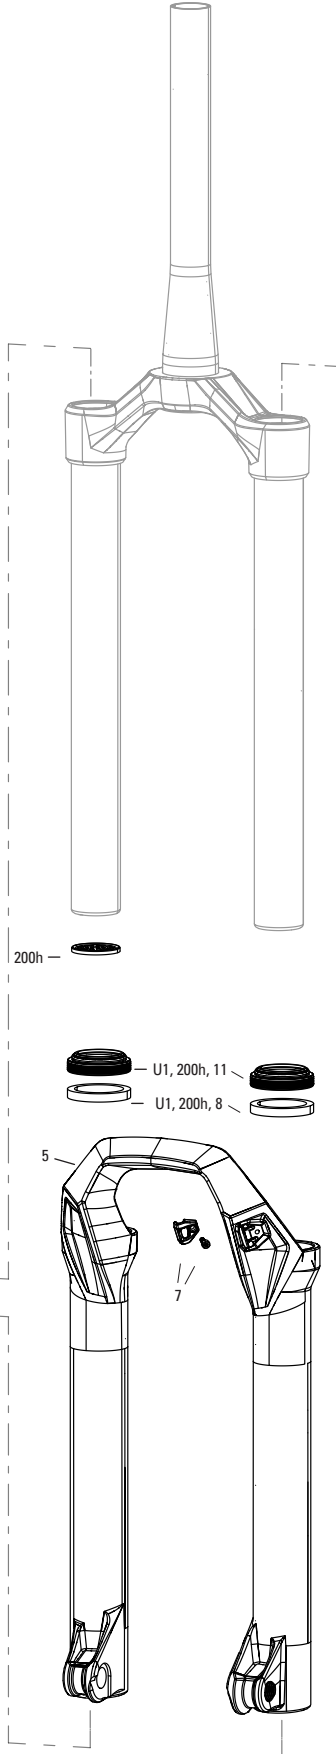

PSYLO SILVER RC/R A1 (2025+)

FS-PSYL-SRC-A1, FS-PSYL-SR-A1

1. **Note:**
1. Fender mounting bolts are M3-5x11mm.
  2. Short fender does not fit the OE-only full fender lower legs.
  3. To convert from crown lockout to remote, or vice versa, a full damper assembly is required.
  4. Use air spring kit to upgrade and change firmness in coil forks.