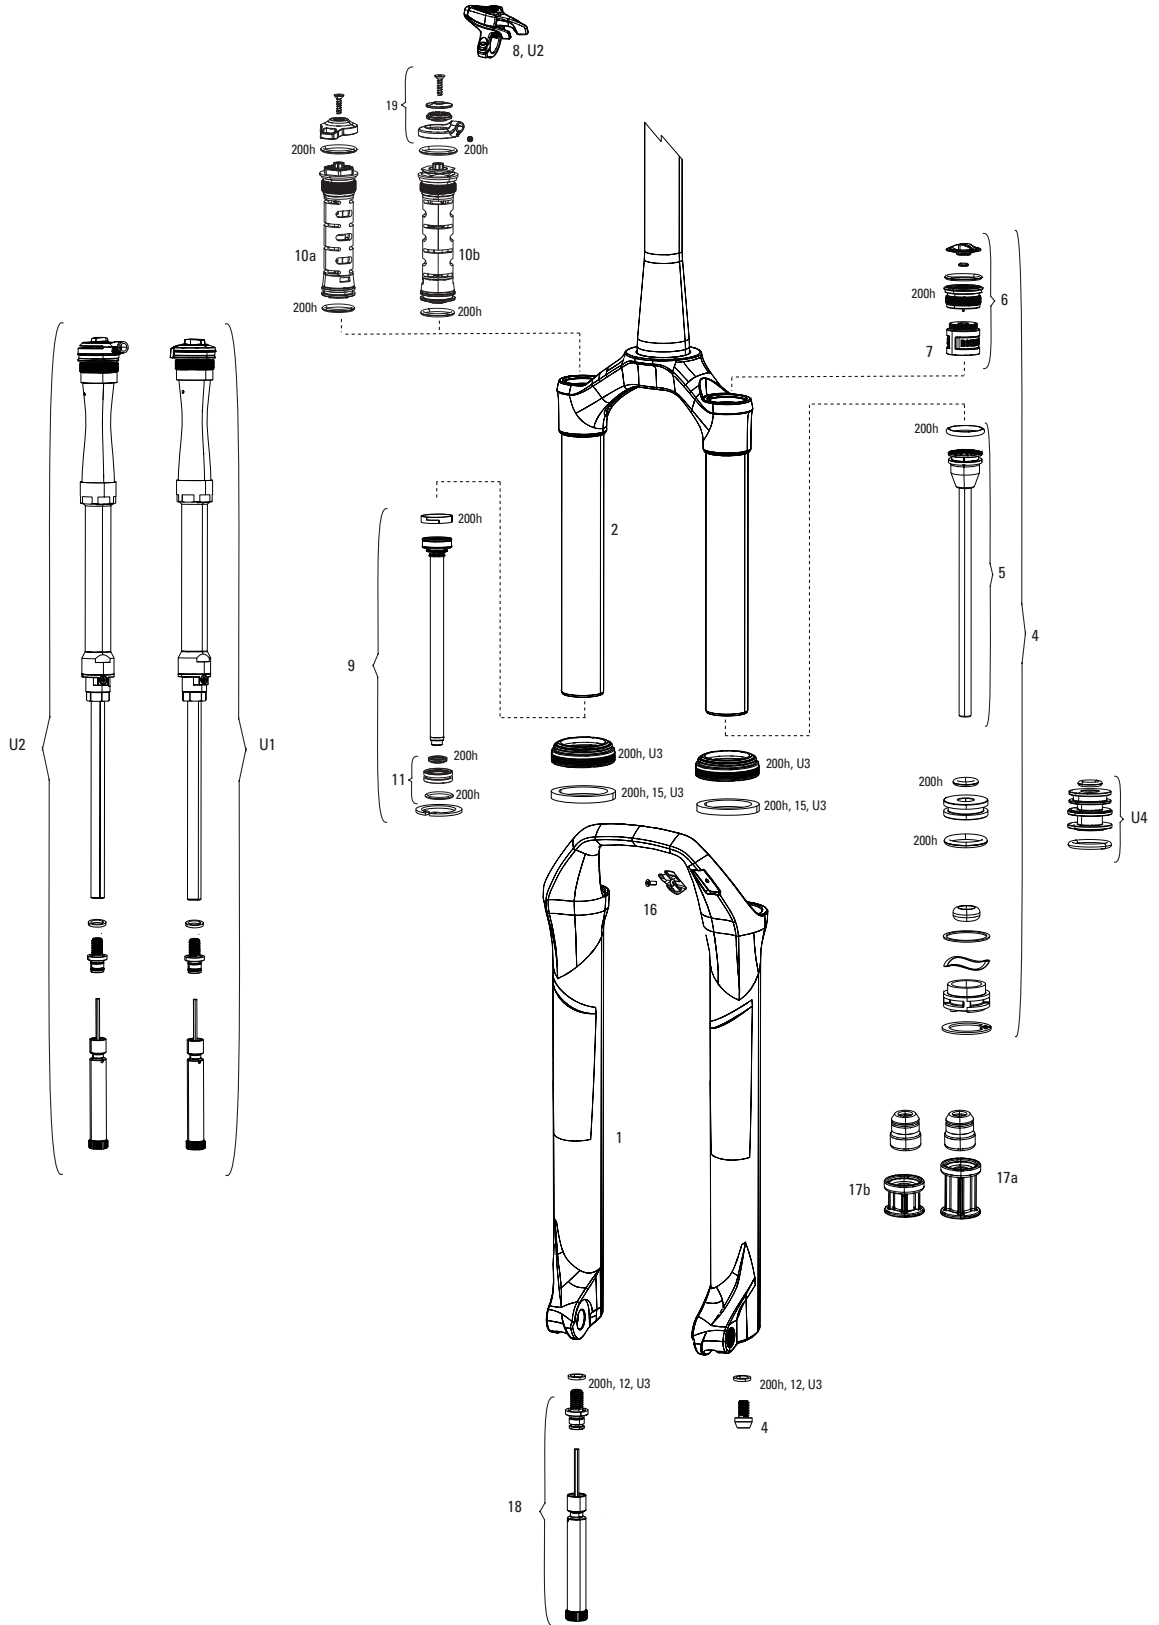

REBA-10 non-Boost - A7-A8 (2018-2025)

FS-REBA-10NB-A7, FS-REBA-10NB-A8

Note:
1. Reba-10 max travel is 100mm.
2. Reba-10 nonBoost stock configurations were 80 and 100mm.
3. Convert from Crown Adjust to Cable Remote Adjust: complete damper upgrade kit
4. Decal and Maxle pages can be found in back of the catalog.
5. Part descriptions on the following page that include a "B" are specifically for "Boost" forks. Parts that include an "NB" are specifically for "non-Boost" forks. Parts without either designation are compatible with both Boost and non-Boost forks.