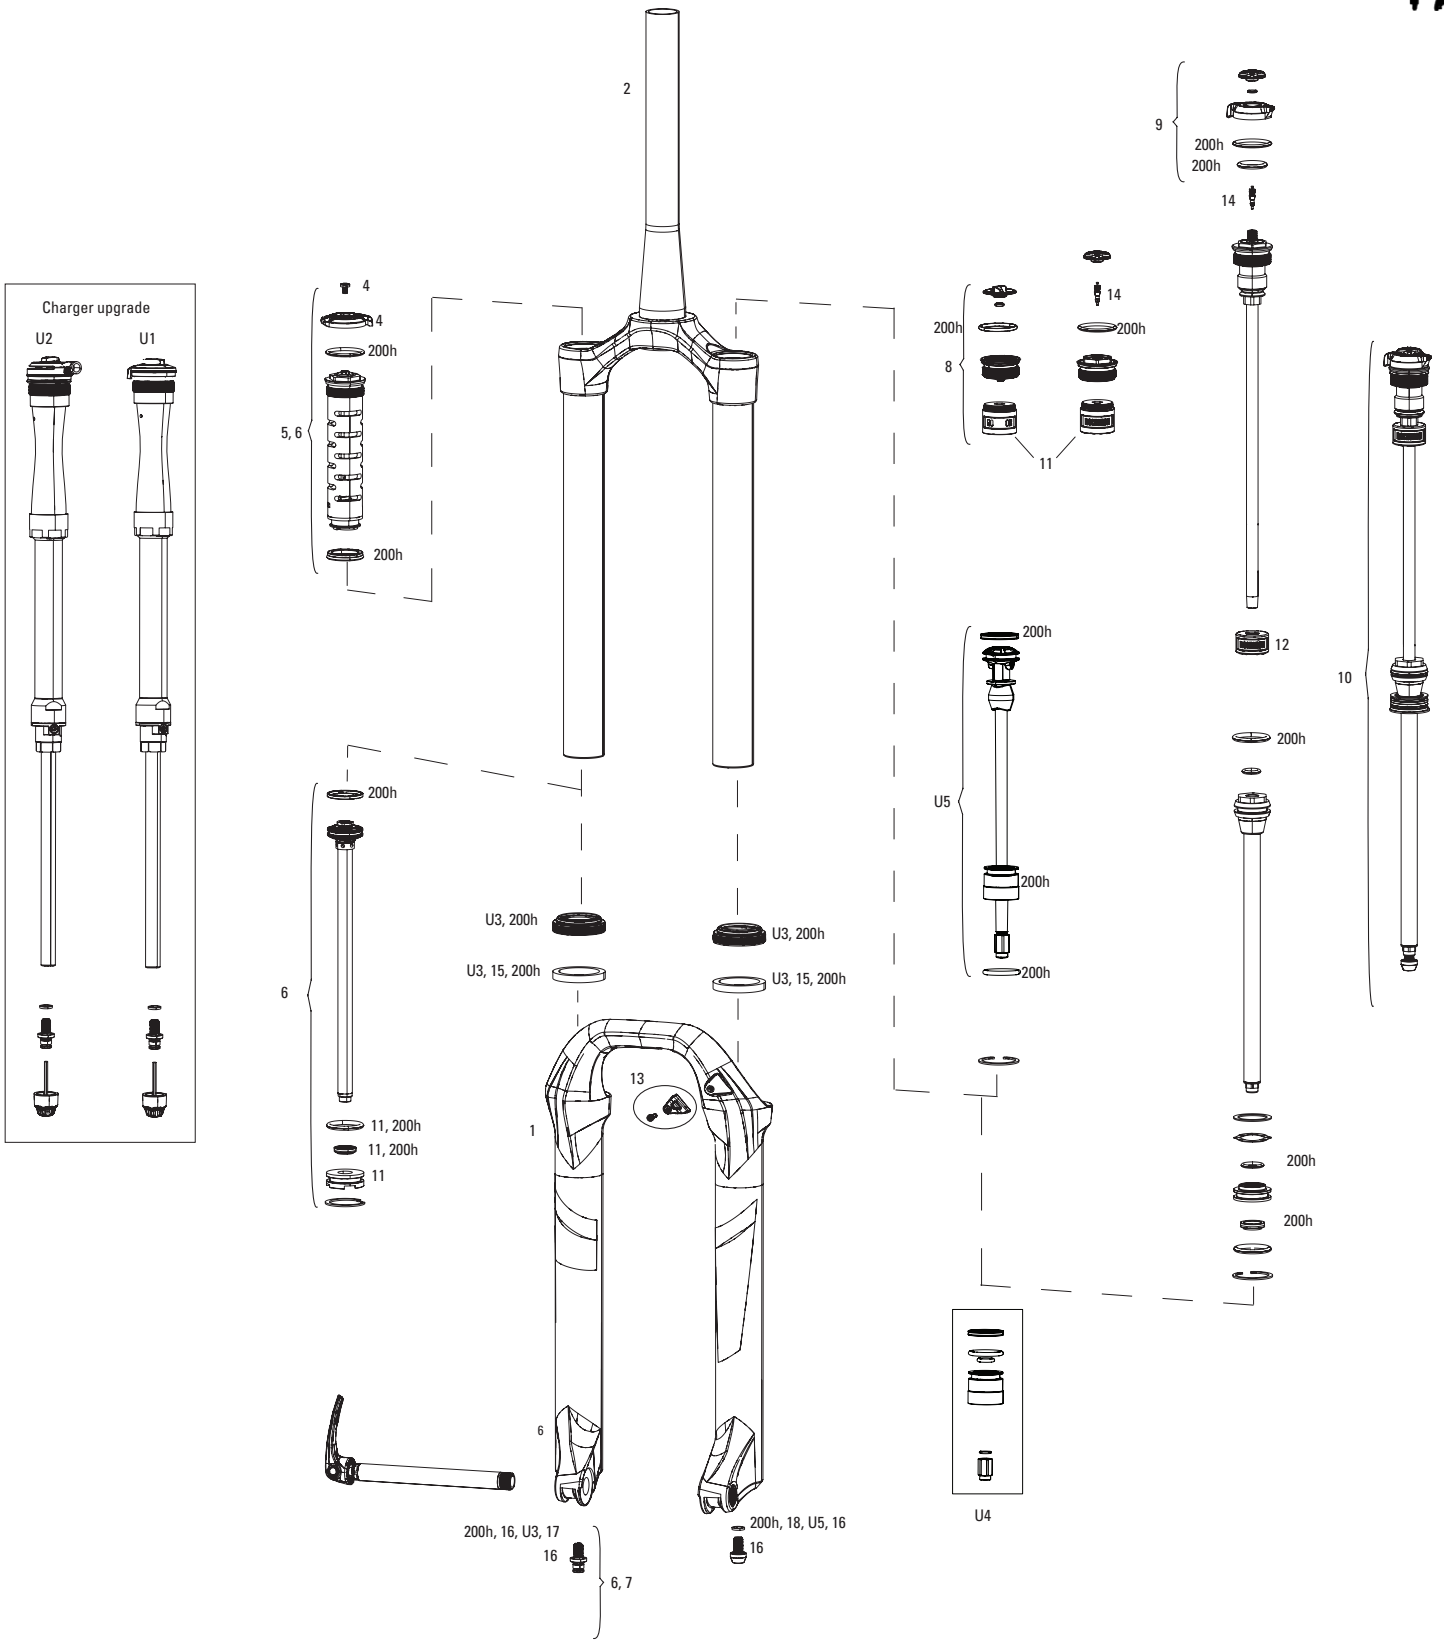

YARI A1-B3 (2016-2022)

FS-YARI-RC-A1, FS-YARI-RC-B1, FS-YARI-RC-B2, FS-YARI-CHRC-B1, FS-YARI-RC-B3

Note:

1. 200h service kits include replaceable o-rings, glide rings, retaining rings, crush washers, sealheads, lower leg seals and foam rings. See www.sram.com/service for more information.
2. For Travel Change and Bottomless Token options, see the respective pages in this catalog, listed in the Index.
3. Yari CSU's do not come with gradients printed on the stanchion tubes.
4. A complete decal and Maxle overview can be found in back of the catalog.