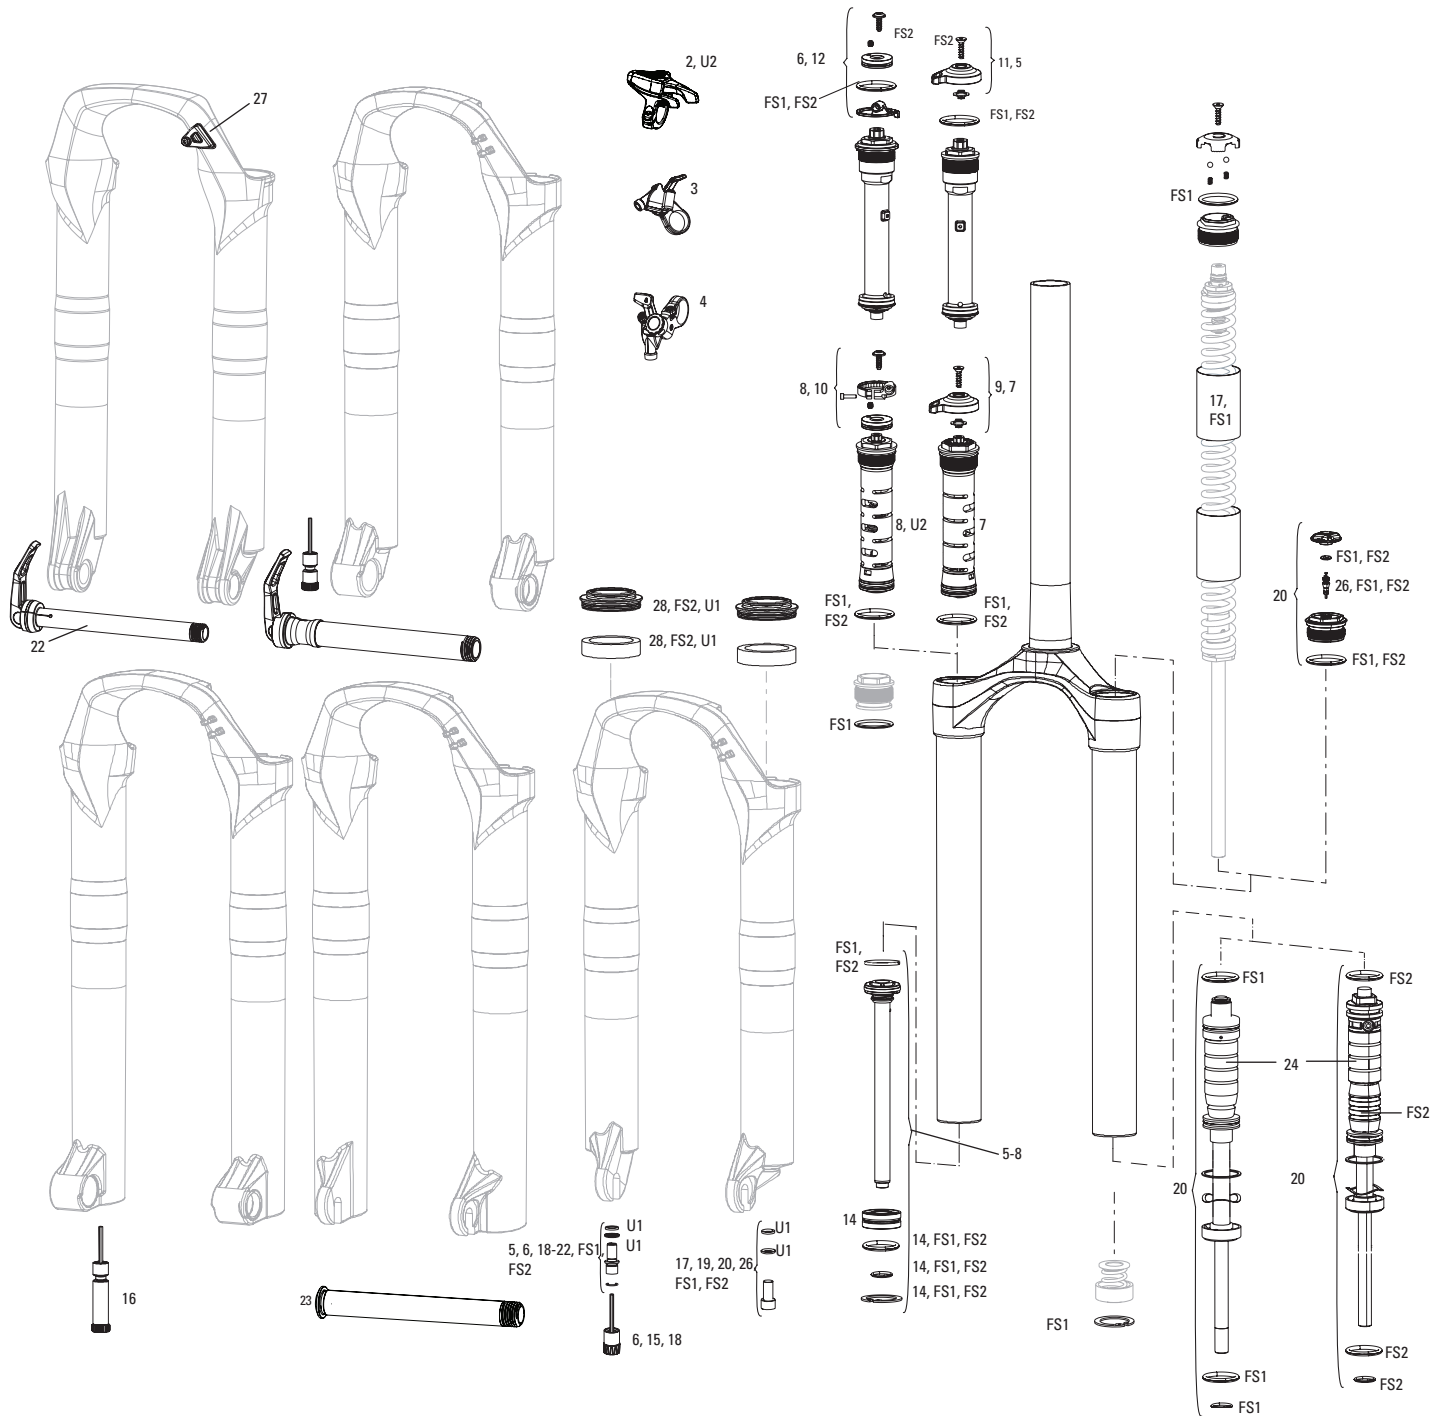

RECON GOLD A1-A3 (2011-2017)

FS-RCNG-TK-A1, FS-RCNG-R-A1, FS-RCNG-RL-A1, FS-RCNG-TK-A2, FS-RCNG-RL-A2, FS-RCNG-TK-A3, FS-RCNG-RL-A3

Note:
1. Full service kits include replaceable o-rings, glide rings, retaining rings, crush washers, crush washer retainers and shaft bolts/nuts. All air service kits include replacement schrader valve cores. Not all service parts are pictured. All basic service kits include the following replaceable wear items: o-rings, glide rings, dust seals, and foam rings.
2. Convert from Crown Adjust to Remote Adjust: Remote compression damper requires remote compression adjuster spool, and remote lever assembly.
3. 2013+ Recon Gold compatible with 10mm cable pull PushLoc or OneLoc