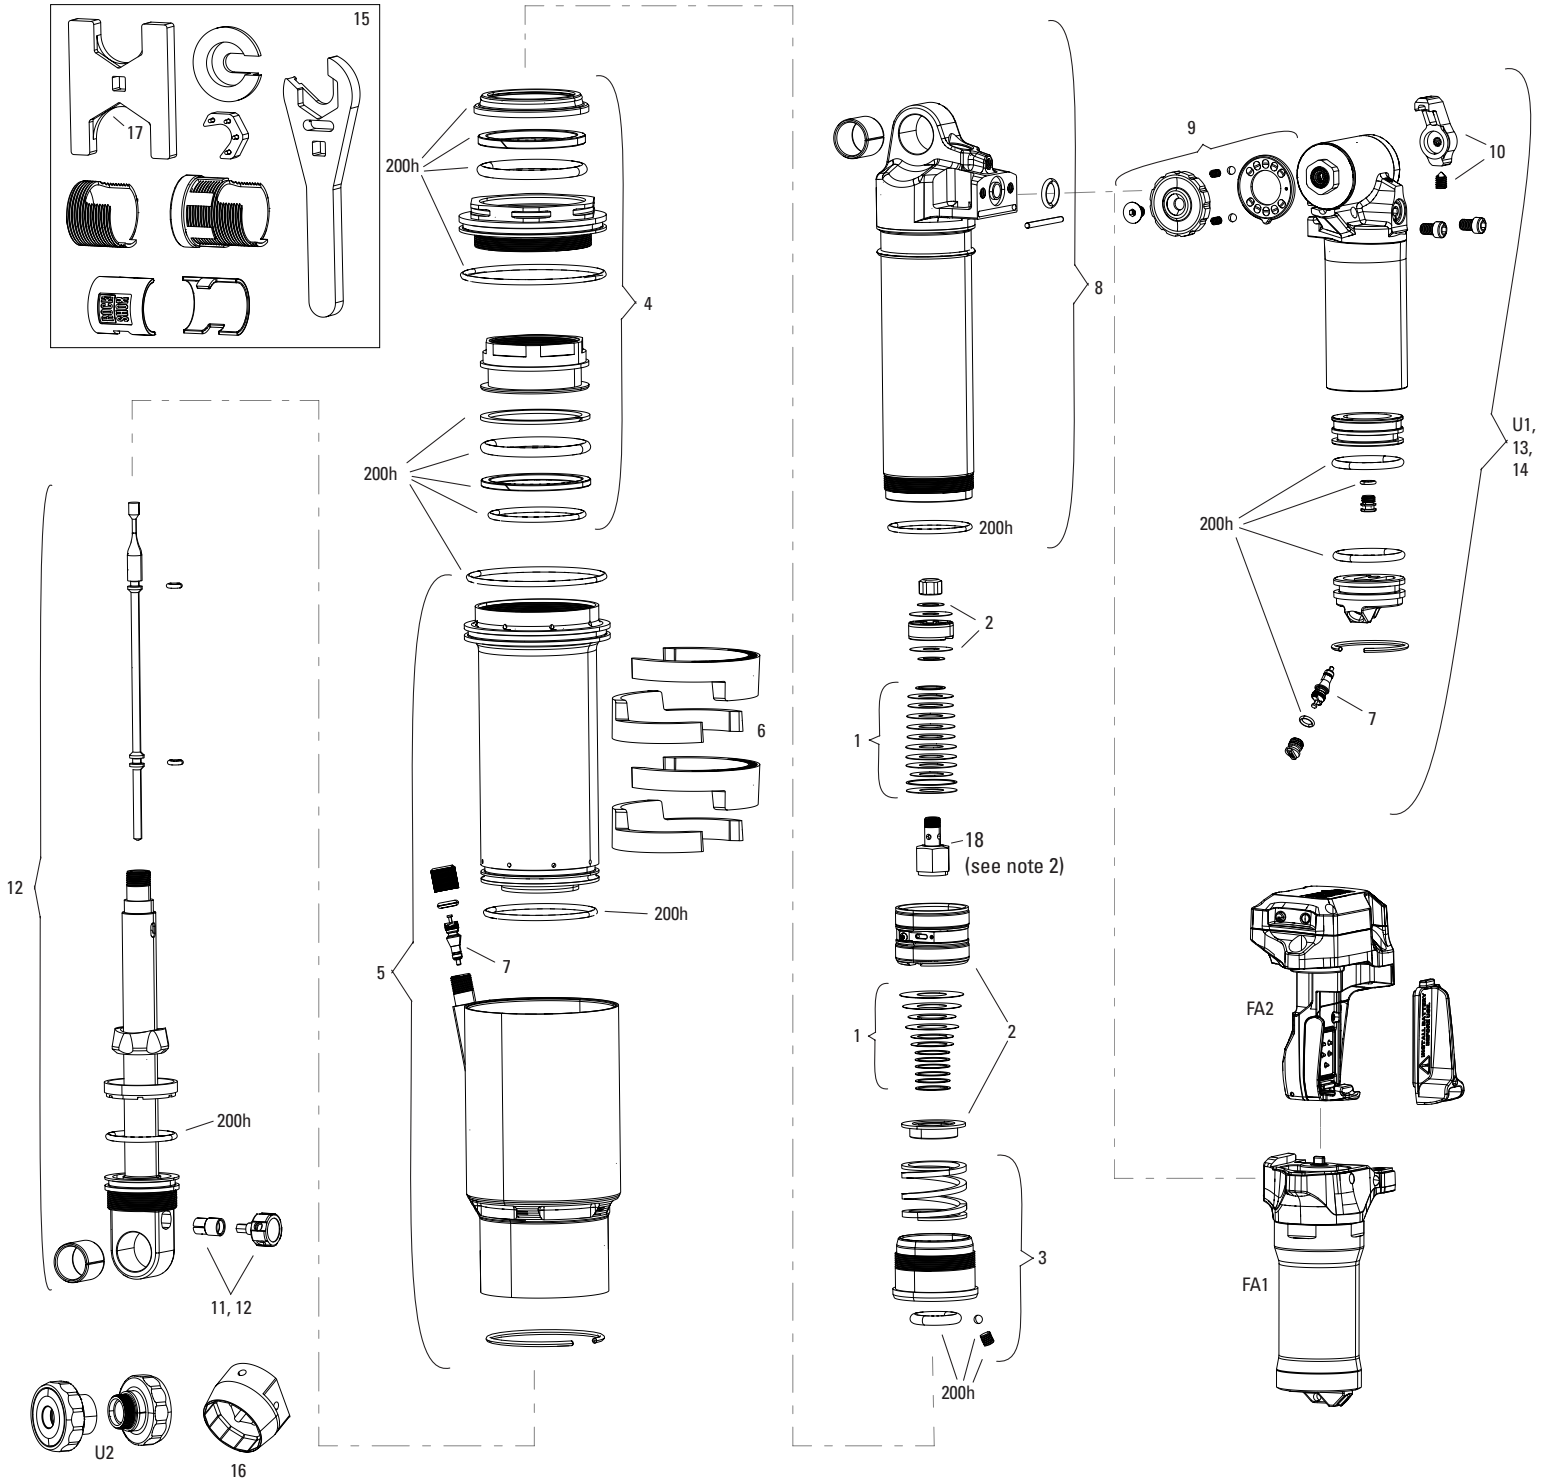

VIVID AIR C1 (2024+)

RS-VIVD-BSE-C1, RS-VIVD-SEL-C1, RS-VIVD-SELP-C1, RS-VIVD-ULT-C1, RS-VIVD-UDH-C1, RS-VIVD-UFA-C1

Note:

1. See the RockShox Rear Shock Piston Tuning Guide for detailed information regarding the shim stack order for the rebound and compression dampers
2. Travel change only recommended within root size ranges: 37.5-45, 47.5-55, 57.5-65, and 67.5-75. Travel change will result in incorrect sag gradients. Damper body, damper shaft, and air can are also REQUIRED if changing outside root size.