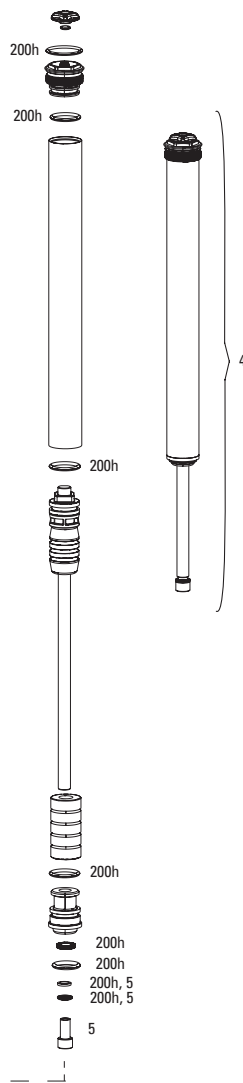

SEKTOR SILVER RL A2 (2017-2018)

FS-SKTS-RL-A2

U1, 1

1. **Note:**
1. All basic service kits include the following replaceable wear items: o-rings, glide rings, dust seals, and foam rings.
  2. Convert from Crown Adjust to Remote Adjust: Remote compression damper, remote compression adjuster spool, cable clamp and remote lever assembly.
  3. Thread Pitch is 0.8mm for Recon Silver C1 and Sektor Silver A2
  4. Maximum Tire Diameter: 714mm Maximum Tire Width: 81mm
  5. 32mm Boost lower legs use flangeless wiper seals.
  6. 6 Decal and Maxle pages can be found in back of the catalog.