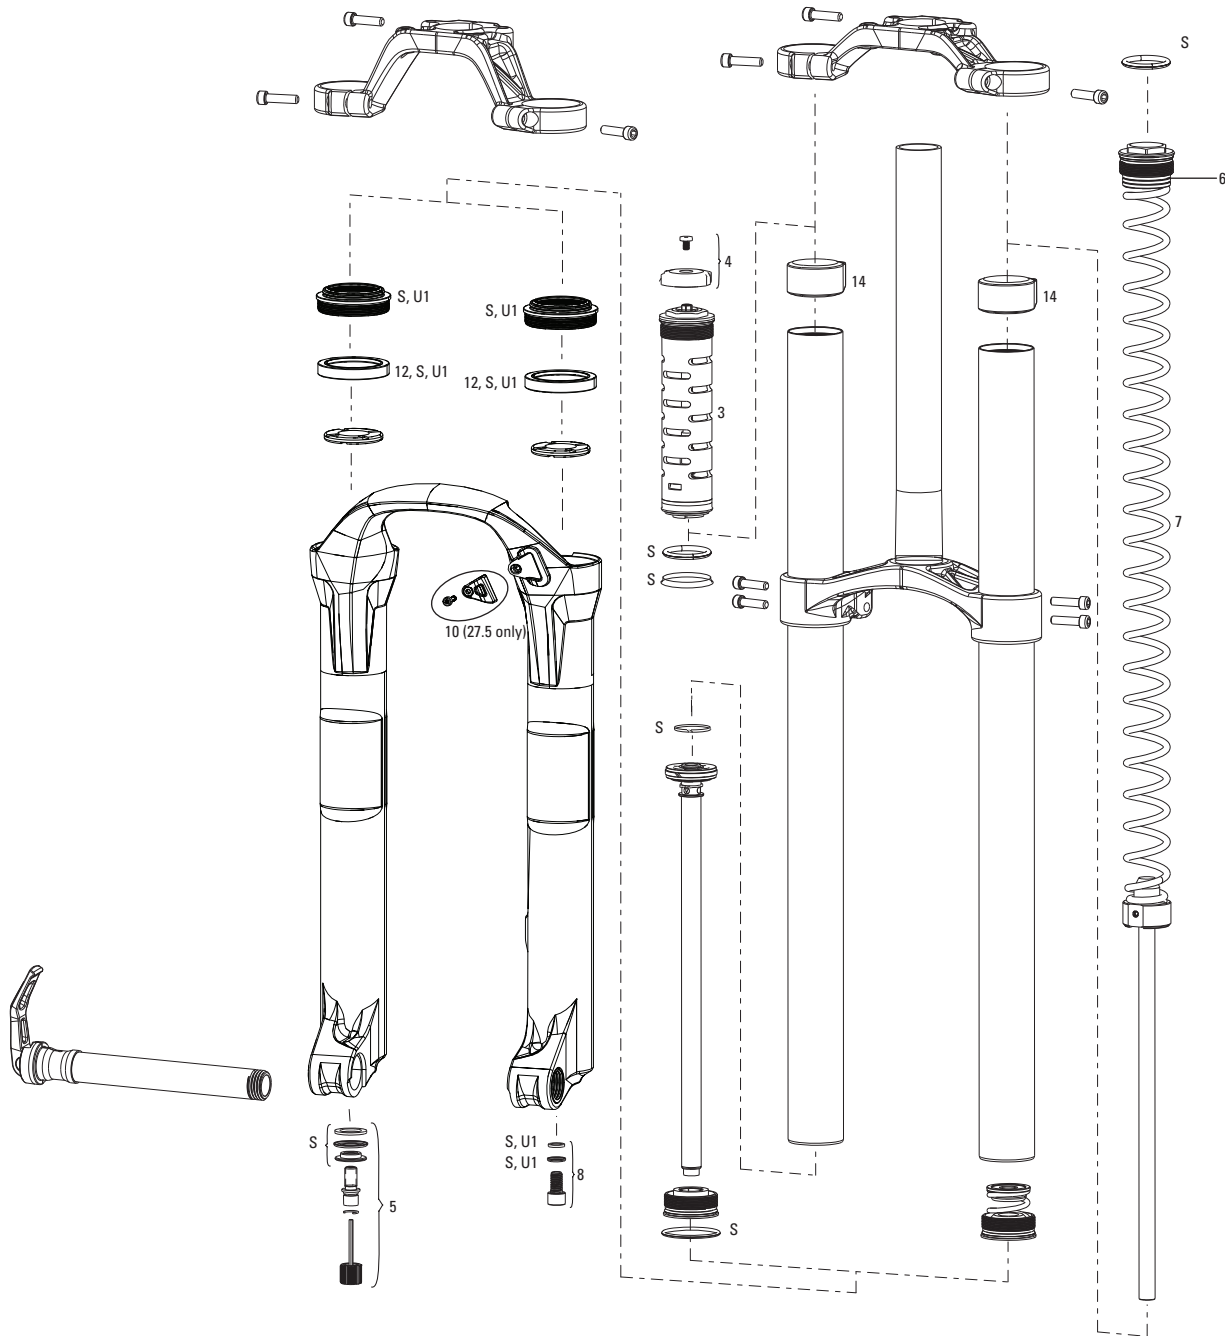

DOMAIN DUAL CROWN A1-A3 (2007-2017)

FS-DDC-RC-A1, FS-DDC-R-A1, FS-DDC-RC-A2, FS-DDC-R-A2, FS-DDC-RC-A3, FS-DDC-R-A3

- Note:**
1. Full service kits include replaceable o-rings, glide rings, retaining rings, crush washers, crush washer retainers and shaft bolts/nuts. All air service kits include replacement schrader valve cores. Not all service parts are pictured. All basic service kits include the following replaceable wear items: o-rings, glide rings, dust seals, and foam rings.
 2. Domain (single-crown) lower legs are NOT compatible with Domain Dual Crown.
 3. Domain Dual Crown 26" forks have a 160 post mount brake and 27.5" forks have a 200mm post mount brake.
 4. Aftermarket forks with Medium spring installed. Soft and Firm tuning springs are included in fork box.
 5. A complete decal and maxle overview can be found in back of the catalog.