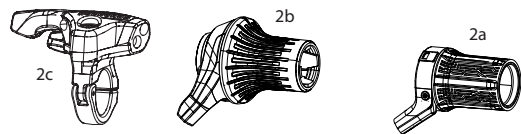

SID SL (32MM) C1 (2021-2023)

FS-SIDS-BSE-C1, FS-SIDS-SEL-C1, FS-SIDS-SELP-C1, FS-SIDS-ULT-C1