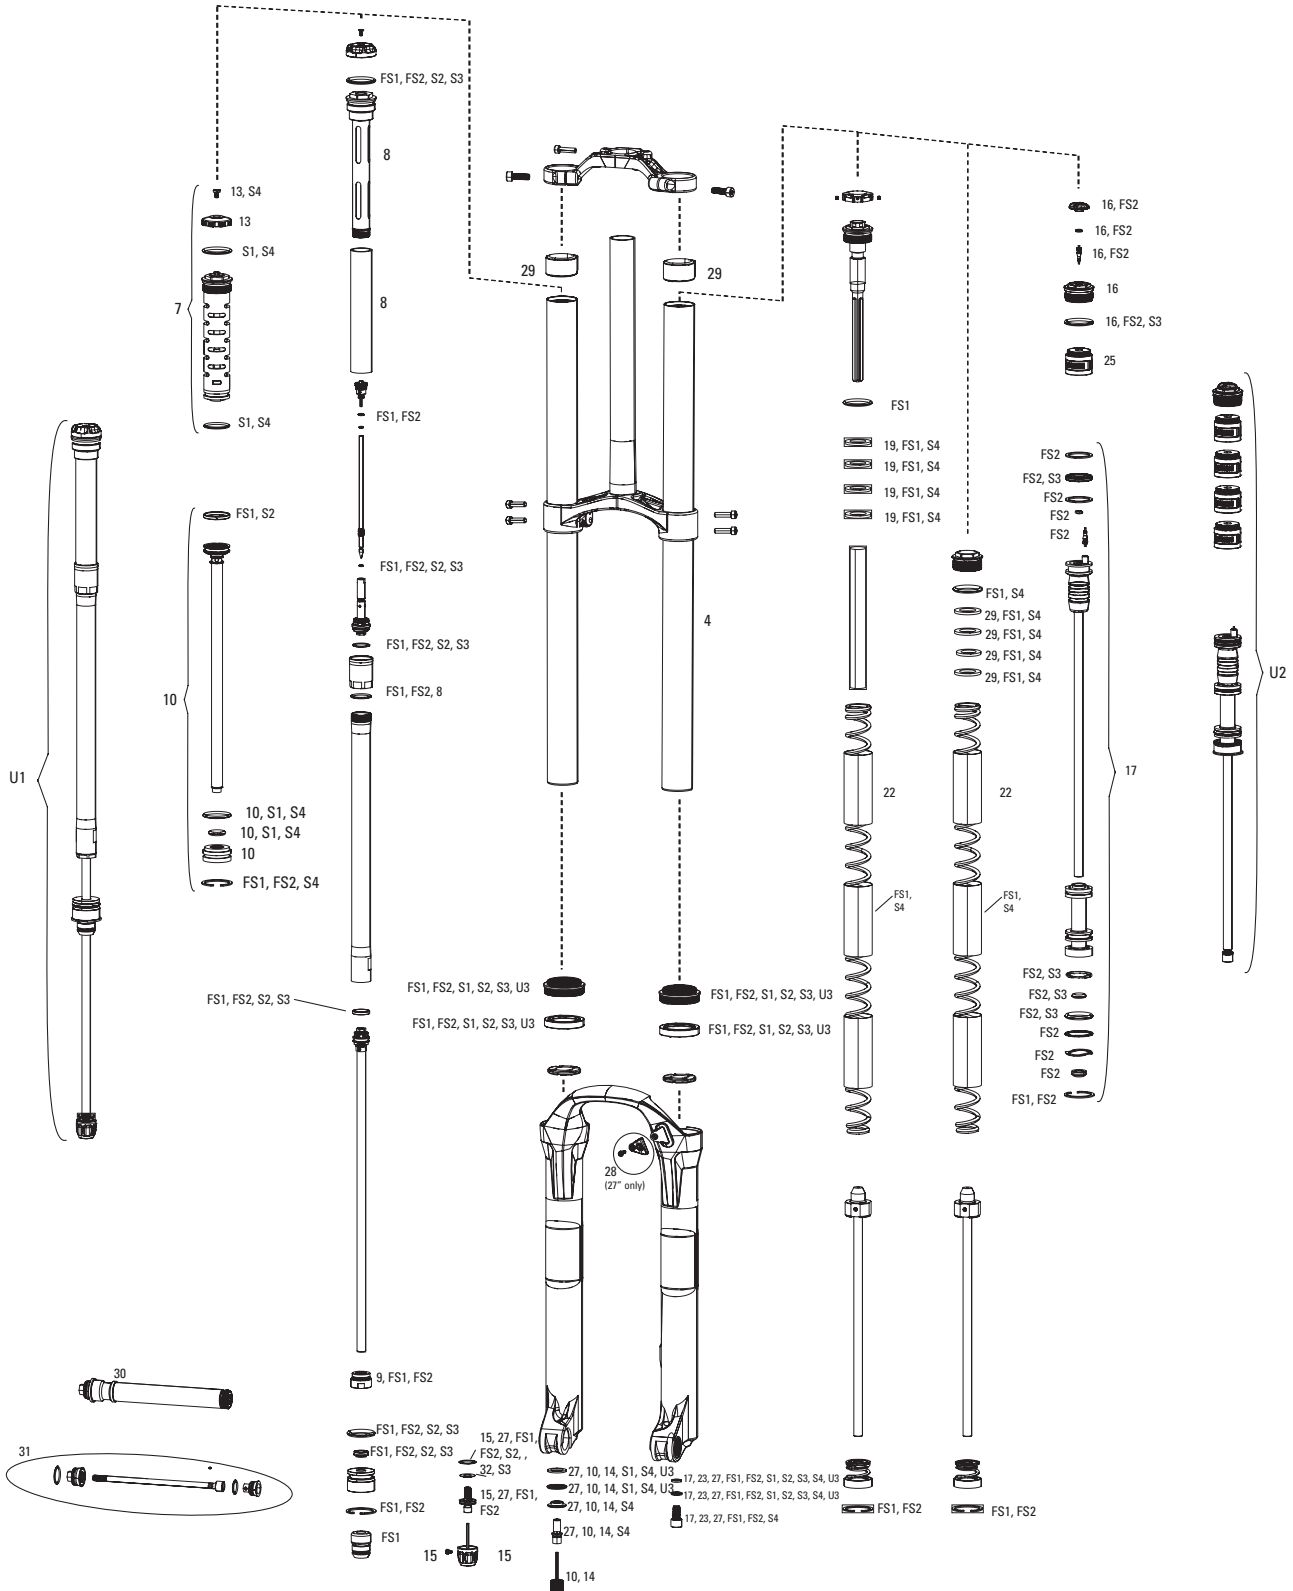

BOXXER 35mm B1-B2 (2015-2018)

FS-BXR-RC-B1, FS-BXR-WC-B1, FS-BXR-RC-B2, FS-BXR-WC-B2

Note:

1. Full service kits include replaceable o-rings, glide rings, retaining rings, crush washers, crush washer retainers and shaft bolts/nuts. All air service kits include replacement schrader valve cores.
2. BoXXer 26" forks have a 160 post mount brake and 27.5" forks have a 200mm post mount brake.
3. For Bottomless Token options, please see the respective page listed in the index.
4. A complete decal and maxle overview can be found in back of the catalog.
5. BoXXer B1-B2 series is non-boost spacing