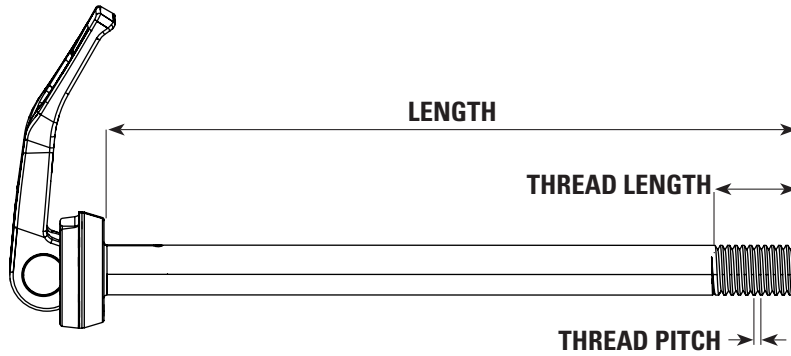

1. **Note:**
1. Rear Maxle requires compatible bicycle frame/drop-out.
  2. Original (2008-2009) Rear Maxle assembly is no longer available.
  3. Rear Maxle Lite or Ultimate lever and internals are NOT compatible with original Rear Maxle.