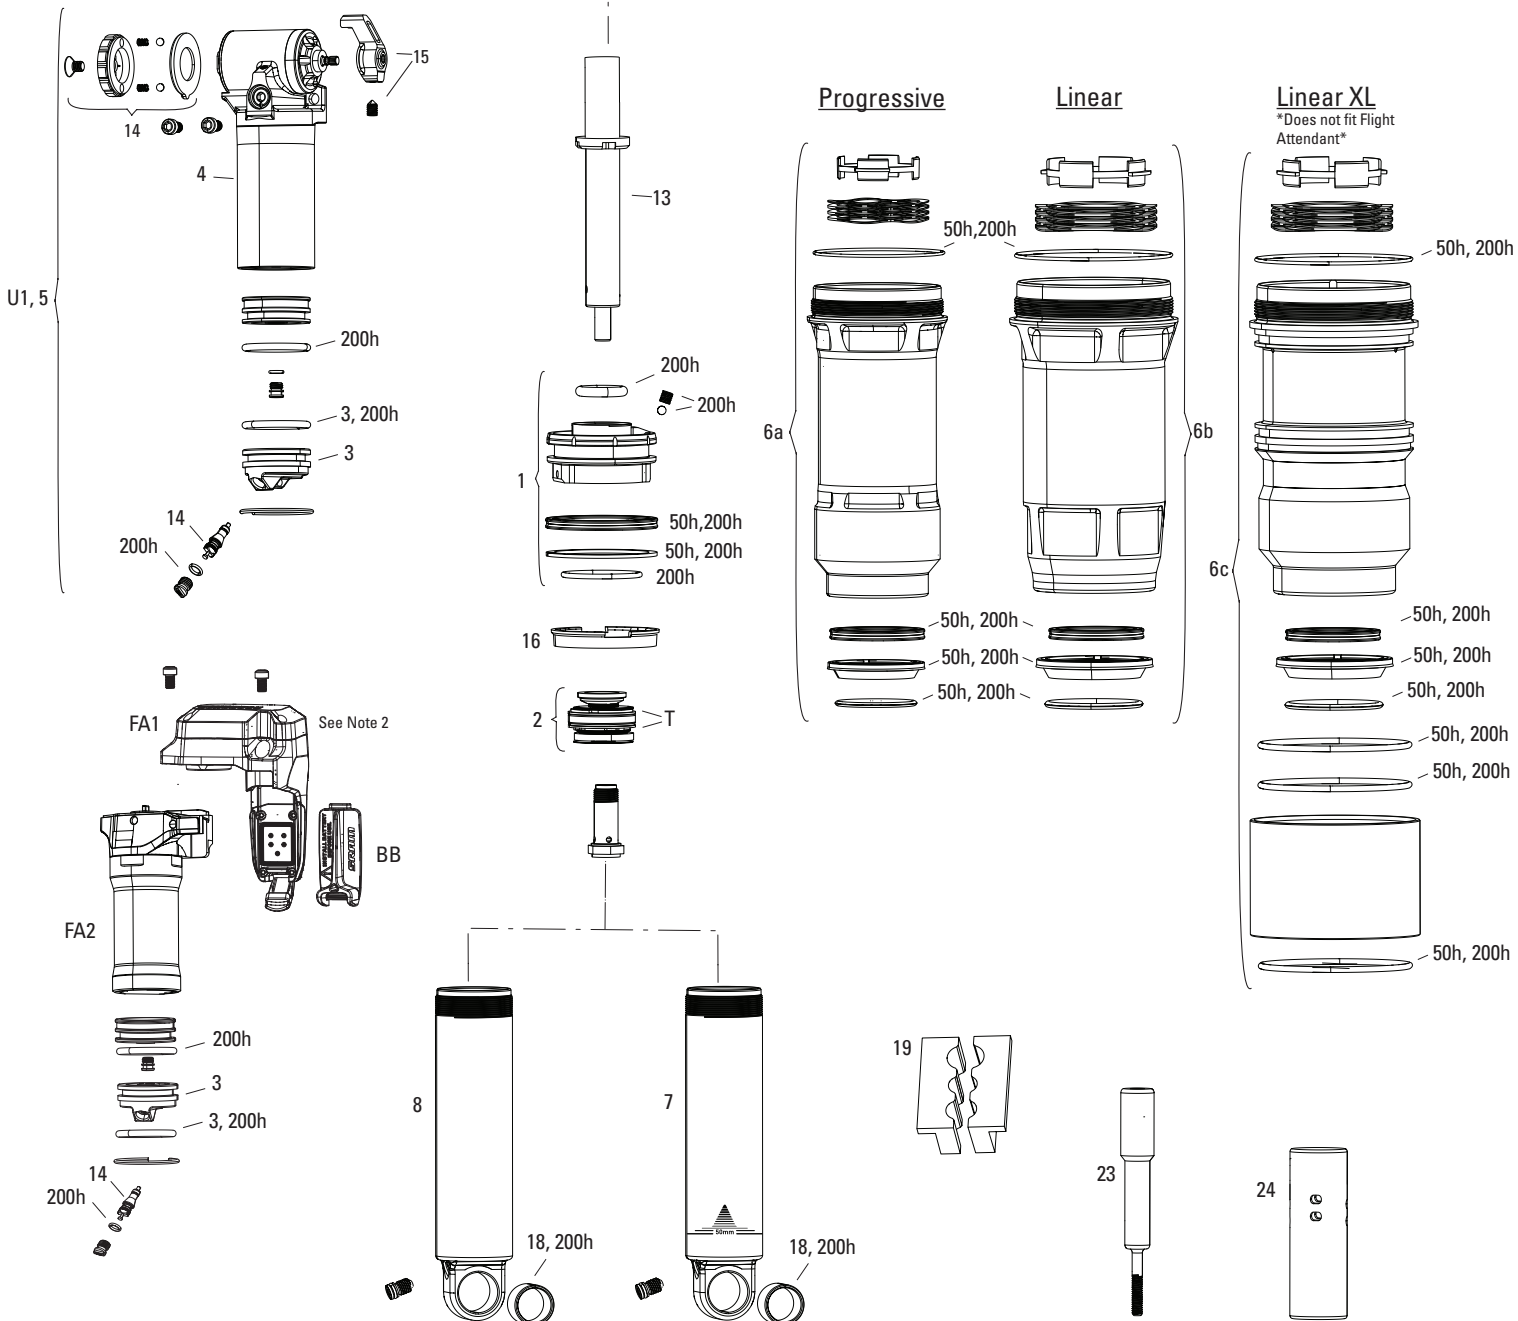

SUPER DELUXE AIR C1+ (2023+)

RS-SDLX-SEL-C1, RS-SDLX-SELP-C1, RS-SDLX-ULT-C1, RS-SDLX-ULDH-C1, RS-SDLX-UFA-C1, RS-SDLX-BSE-C2, RS-SDLX-SEL-C2, RS-SDLX-SELP-C2, RS-SDLX-ULT-C2, RS-SDLX-UFA-C2

Note:
1. See the RockShox Rear Shock Piston Tuning Guide for detailed information regarding the shim stack order for the rebound and compression dampers.
2. For Flight Attendant C1 compression control support, please visit your local dealer.
3. To upgrade a Super Deluxe C1 to C2, replace the damper piston assembly, tune assembly, and reservoir. Damper piston and shims increase HSC range and HSC/rebound performance. Reservoir increases LSC range and performance.