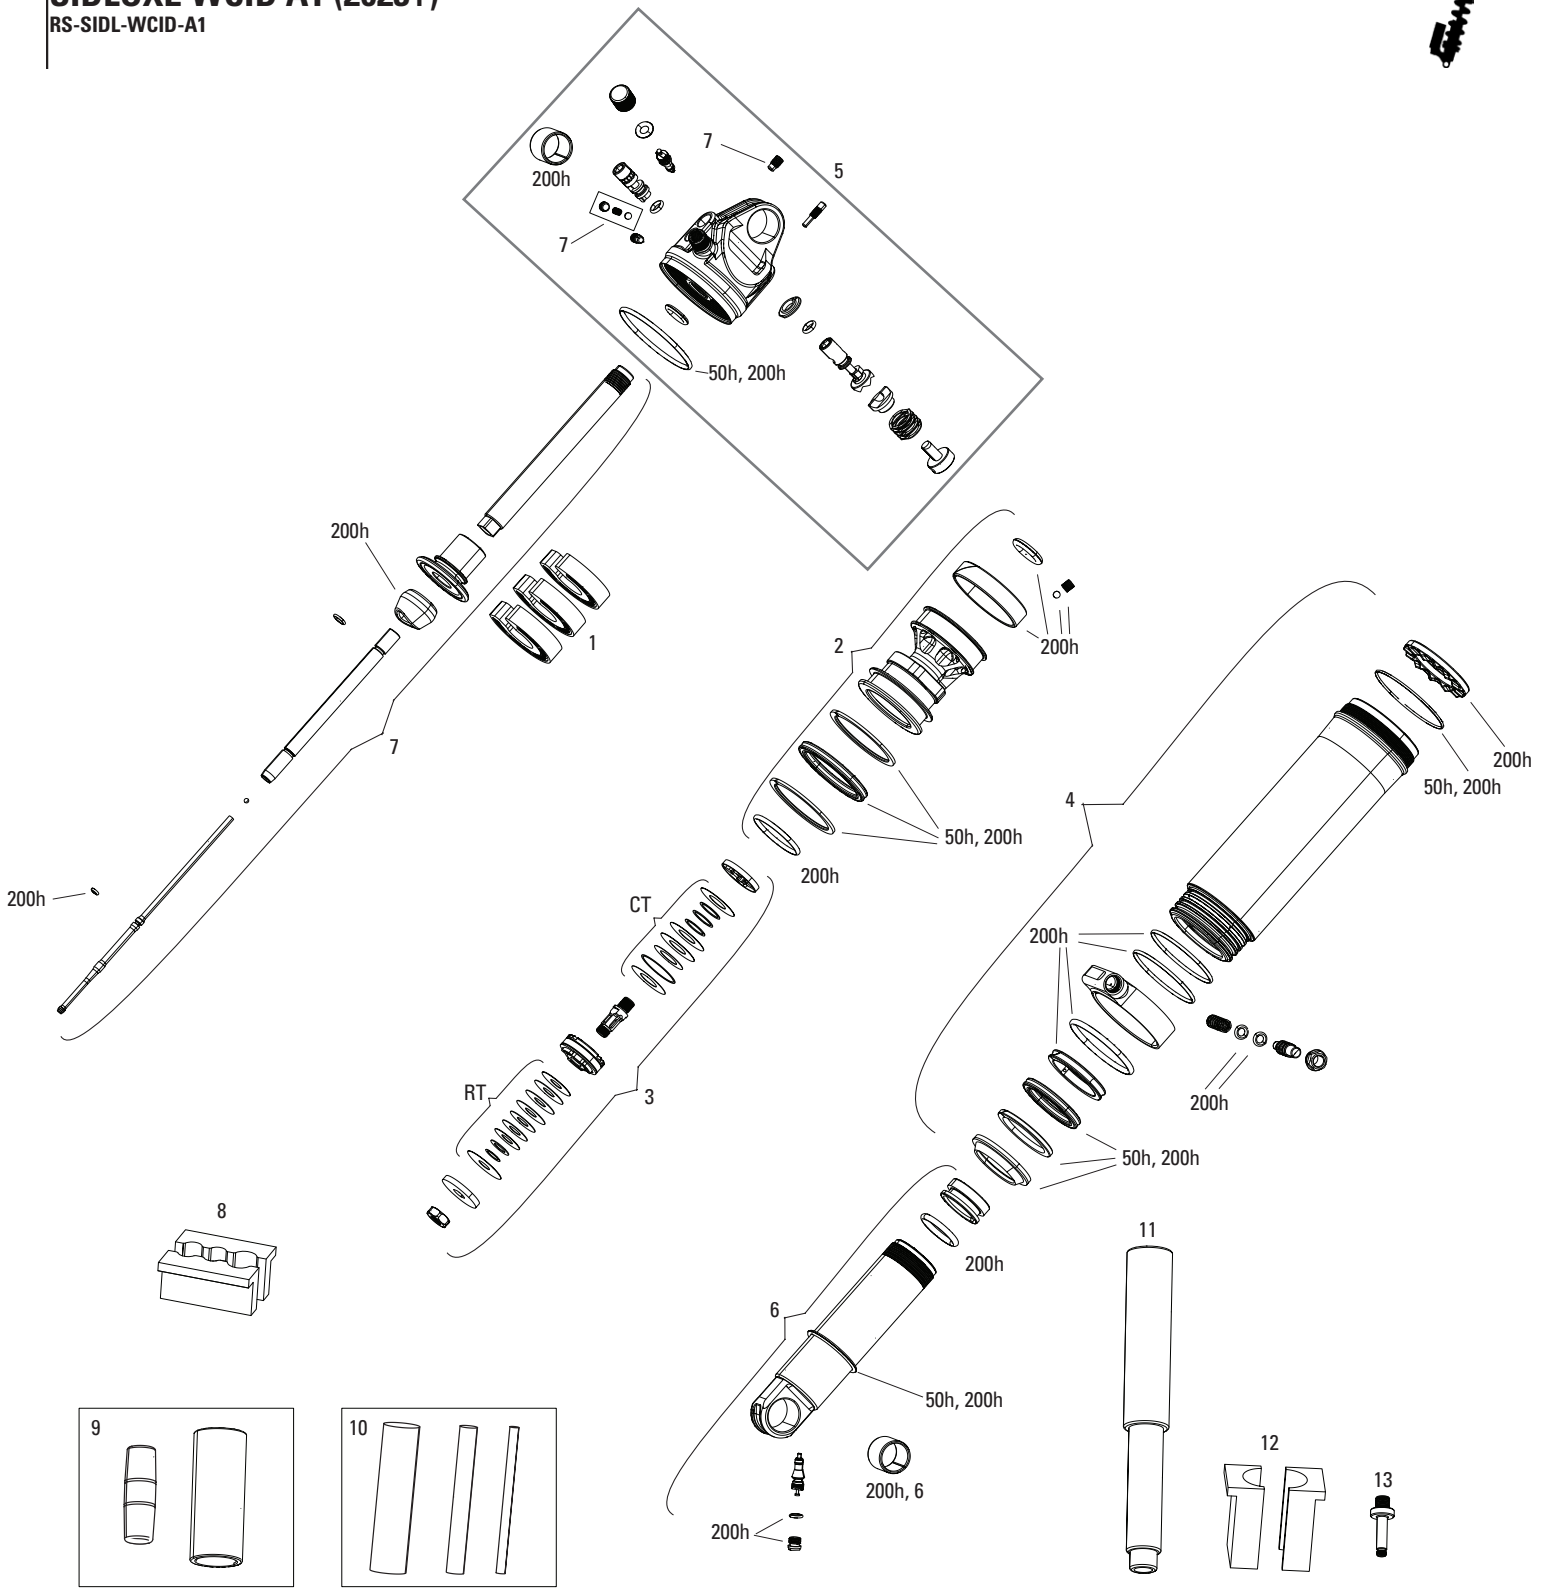

SIDLUXE WCID A1 (2023+)
RS-SIDL-WCID-A1

Note:

1. See the RockShox Rear Shock Piston Tuning Guide for detailed information regarding the shim stack order for the rebound and compression dampers