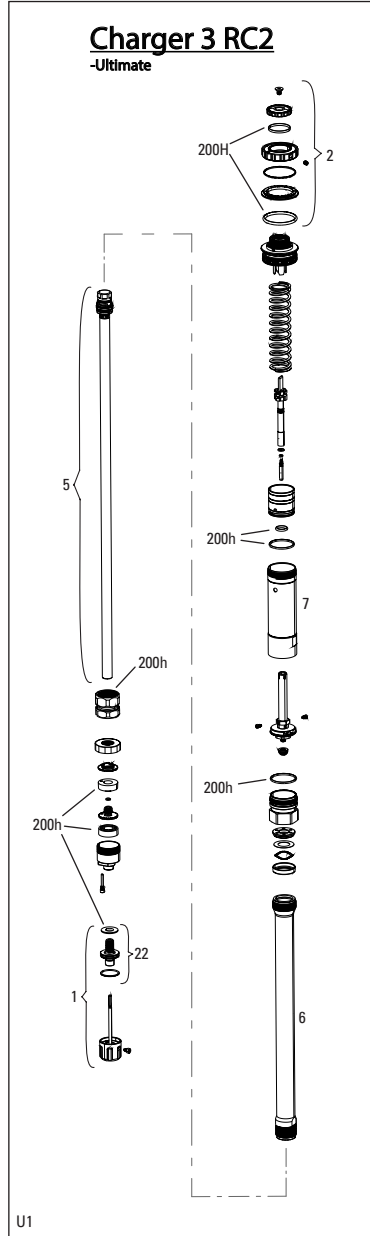

SPARES

bulk	11.4018.121.000	FORK DUST WIPER KIT - 38MM (QTY 20) - ZEB A1+ (2021+)/DOMAIN B1+ (2022+)
16	11.4018.126.000	FORK HUB ENDCAP ADAPTERS - (CONVERTS FROM 31MM TO 21MM FOR USE WITH NON-TORQUE CAP HUBS) - PIKE C1/LYRIK D1/ZEB A2 FLIGHT ATTENDANT (2023+)
17	11.4018.115.001	FORK HOSE CLAMP - GLOSS BLACK (INCLUDES CABLE CLAMP & SCREW) ZEB A1 (2021+), ZEB/PIKE/LYRIK FLIGHT ATTENDANT (2022+)
18	11.4018.116.001	FORK FOAM RING KIT - 38MM X 6MM (QTY 20) - ZEB A1+ (2021+)/DOMAIN B1+ (2022+)
19	11.4015.403.090	FORK SHAFT FASTENER KIT - (INCLUDES SHAFT BOLTS & CRUSH WASHERS) - REVELATION RC A1+/YARI CHRC A1+, LYRIK/PIKE/PIKE DJ/BOXXER/ZEB CHARGER A1+
20	11.4015.259.000	FORK CRUSH WASHERS - 8MM (QTY 50)
ns	11.4308.327.002	AIR VALVE KIT - SCHRADER CORE (QTY 2) - FORKS/SHOCKS/REVERB
ns	11.4018.059.000	FORK CALIPER SPACER KIT - 3S (ALLOWS FOR 203MM BRAKE ROTOR) - BOXXER B1+/ZEB A1+
ns	11.4118.107.000	SCHRADER AIR CAP - (INCLUDES CAP AND O-RING) - ROCKSHOX UNIVERSAL AIR CAP FOR FORKS AND SHOCKS
21	11.4018.131.000	FORK LOWER LEG PLUGS - (INCLUDES 2 PLUGS) - PIKE C1/LYRIK D1/ZEB A2 FLIGHT ATTENDANT (2023+), 38MM BOXXER D1+(2024+)
22	11.4018.135.000	FENDER BOLT KIT - M3-5X11MM BUTTON HEAD (QTY 5) - ZEB A1+, LYRIK D1+, PIKE C1+, DOMAIN B1+, SID C1+, BOXXER D1+

TOOLS/GREASE/FLUIDS

ns	00.4318.044.000	FORK LOWER LEG DUST SEAL INSTALLATION TOOL 38MM (FOR FLANGELESS AND FLANGED DUST SEALS)
ns	00.4315.023.010	HIGH-PRESSURE FORK/SHOCK PUMP (300 PSI MAX) ROCKSHOX
ns	00.4315.023.040	HIGH-PRESSURE FORK/SHOCK PUMP (300 PSI MAX) ROCKSHOX DIGITALGAUGE
ns	00.4315.022.010	REAR SHOCK SCHRADER VALVE REMOVAL TOOL ROCKSHOX
ns	11.4318.016.000	MAXIMA PLUSH DYNAMIC SUSPENSION LUBE LIGHT, 120ML BOTTLE (REPLACES 0W-30) - PIKE/REVELATION/LYRIK/YARI/BOXXER/ZEB/DOMAIN/REVERB XPLR/SHOCK AIR CANS
ns	11.4318.016.001	MAXIMA PLUSH DYNAMIC SUSPENSION LUBE LIGHT, 1 LITER BOTTLE (REPLACES 0W-30) - PIKE/REVELATION/LYRIK/YARI/BOXXER/ZEB/DOMAIN/REVERB XPLR/SHOCK AIR CANS
ns	11.4318.016.002	MAXIMA PLUSH DYNAMIC SUSPENSION LUBE HEAVY, 120ML BOTTLE - SID/SIDSL/RUDY/PIKE/LYRIK/ZEB - LOWER LEGS/AIR SPRINGS
ns	11.4318.016.003	MAXIMA PLUSH DYNAMIC SUSPENSION LUBE HEAVY, 1 LITER BOTTLE - SID/SIDSL/RUDY/PIKE/LYRIK/ZEB - LOWER LEGS/AIR SPRINGS
ns	00.4318.008.000	GREASE SRAM BUTTER 20ML SYRINGE, FRICTION REDUCING GREASE BYSLICKOLEUM - DOUBLE TIME HUB PAWLS, FORKS & REVERB SERVICE
ns	00.4318.008.001	GREASE SRAM BUTTER 1OZ CONTAINER, FRICTION REDUCING GREASE BY SLICKOLEUM - DOUBLE TIME HUB PAWLS, FORKS & REVERB SERVICE
ns	00.4318.008.003	GREASE SRAM BUTTER 500ML CONTAINER, FRICTION REDUCING GREASE BY SLICKOLEUM - RECOMMENDED FOR SRAM DOUBLE TIME HUBS & WHEELS, ROCKSHOX FORKS AND REVERB SERVICE
ns	11.4115.094.040	MAXIMA SUSPENSION OIL PLUSH, 7WT 1 LITER BOTTLE - REAR SHOCK/CHARGER DAMPER
ns	11.4115.094.030	MAXIMA SUSPENSION OIL PLUSH, 3WT 1 LITER BOTTLE - REAR SHOCK/CHARGER DAMPER
ns	00.4318.098.000	ROCKSHOX UNIVERSAL BLEED KIT (INCLUDES 2 SYRINGES, 2 STANDARD FITTINGS, CHARGER FITTING, AND REVERB BLEEDING EDGE FITTING)
ns	00.4318.007.000	ROCKSHOX CHARGER DAMPER STANDARD BLEED KIT (INCLUDES SYRINGE, CHARGER1 FITTING, STANDARD FITTING, SUSPENSION OIL 3W) - CHARGER/RACEDAY DAMPERS
ns	00.4318.012.013	ROCKSHOX GLASS FIBER REINFORCED NYLON NON-SCRATCH O-RING PICK TOOLS (QTY 5, FOR USE ON SUSPENSION PRODUCTS)

BOXXER BASE/ULTIMATE D1 (2024+)

FS-BXR-BSE-D1, FS-BXR-ULT-D1

Note:

1. Fender bolts are M3- 5x11 (qty 4)
2. Only the Charger 3 RC2 damper found in the BoXXer Ultimate is upgradeable to Charger 3.1.