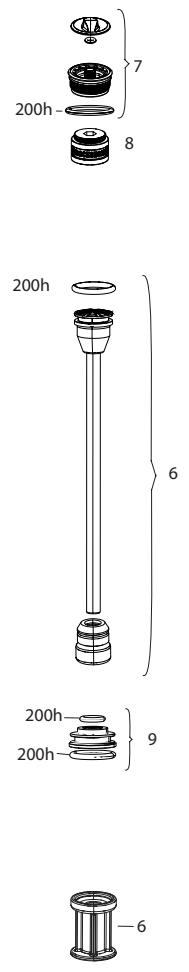

Charger Race Day 2

Note:
1. 2 Position dampers are compatible with OneLoc and 2P TwistLoc remotes.
2. 3 Position dampers are compatible with 3p TwistLoc remotes.
3. Complete damper upgrade kit required to convert from Crown Adjust to Cable Remote Adjust.
4. Decal and Maxle pages can be found in back of the catalog.
5. 15x110 Boost Maxle not compatible with 32mm SID C1, use 15x100 Maxle. See parts page for compatible parts.