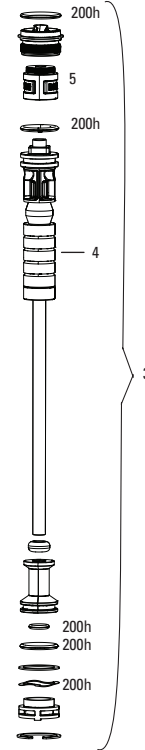

35 GOLD RL A1-A2 (2020-2024)

FS-35G-RL-A1, FS-35G-RL-A2

Note:

1. 200h service kits include replaceable o-rings, glide rings, retaining rings, crush washers, crush washer retainers and shaft bolts/nuts. All air service kits include replacement schrader valve cores.
2. EMTB (fender mount) lower leg and CSU are not cross-compatible with non-fender CSU and lower leg variants.
3. Convert from Crown Adjust to Remote Adjust: Remote compression damper, remote compression adjuster spool, cable clamp and remote lever assembly.
4. Decal and Maxle pages can be found in back of the catalog.