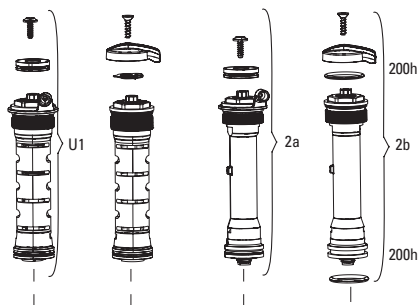

SEKTOR SILVER RL A2 (2017-2018)

FS-SKTS-RL-A2

U1, 1

- Note:**
1. All basic service kits include the following replaceable wear items: o-rings, glide rings, dust seals, and foam rings.
 2. Convert from Crown Adjust to Remote Adjust: Remote compression damper, remote compression adjuster spool, cable clamp and remote lever assembly.
 3. Thread Pitch is 0.8mm for Recon Silver C1 and Sektor Silver A2
 4. Maximum Tire Diameter: 714mm Maximum Tire Width: 81mm
 5. 32mm Boost lower legs use flangeless wiper seals.
 - 6 Decal and Maxle pages can be found in back of the catalog.