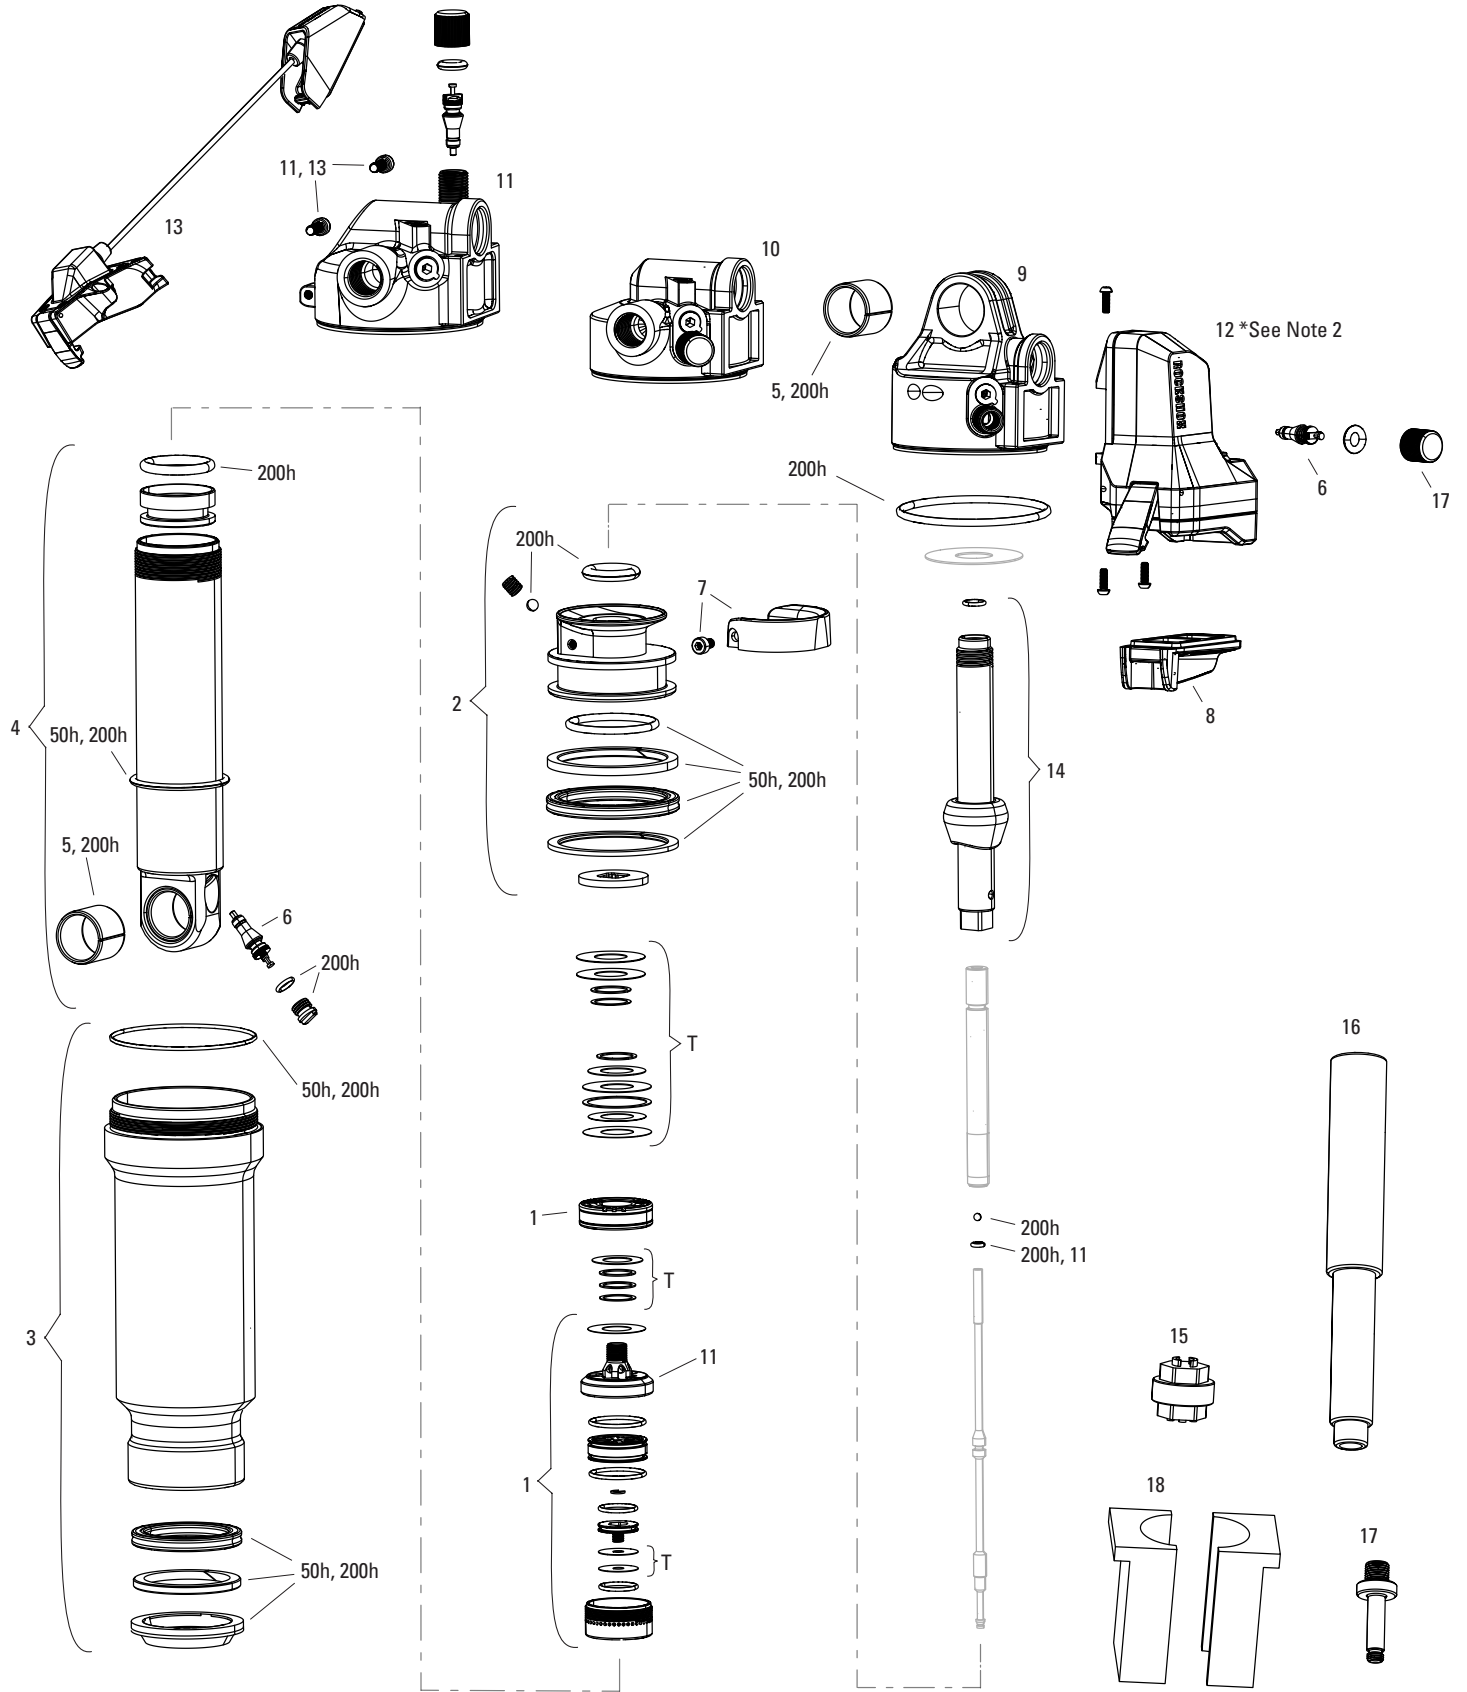

SIDLUXE FLIGHT ATTENDANT A2 (2025+)

RS-SIDL-UFA-A2, RS-SIDL-STFA-A2

Note:

1. See the RockShox Rear Shock Piston Tuning Guide for detailed information regarding the shim stack order for the rebound and compression dampers.
2. The Flight Attendant Control Module should only be removed from the eyelet assembly when in "Open" mode and with the battery removed. Do not reinstall the battery until the module is reattached to the eyelet.