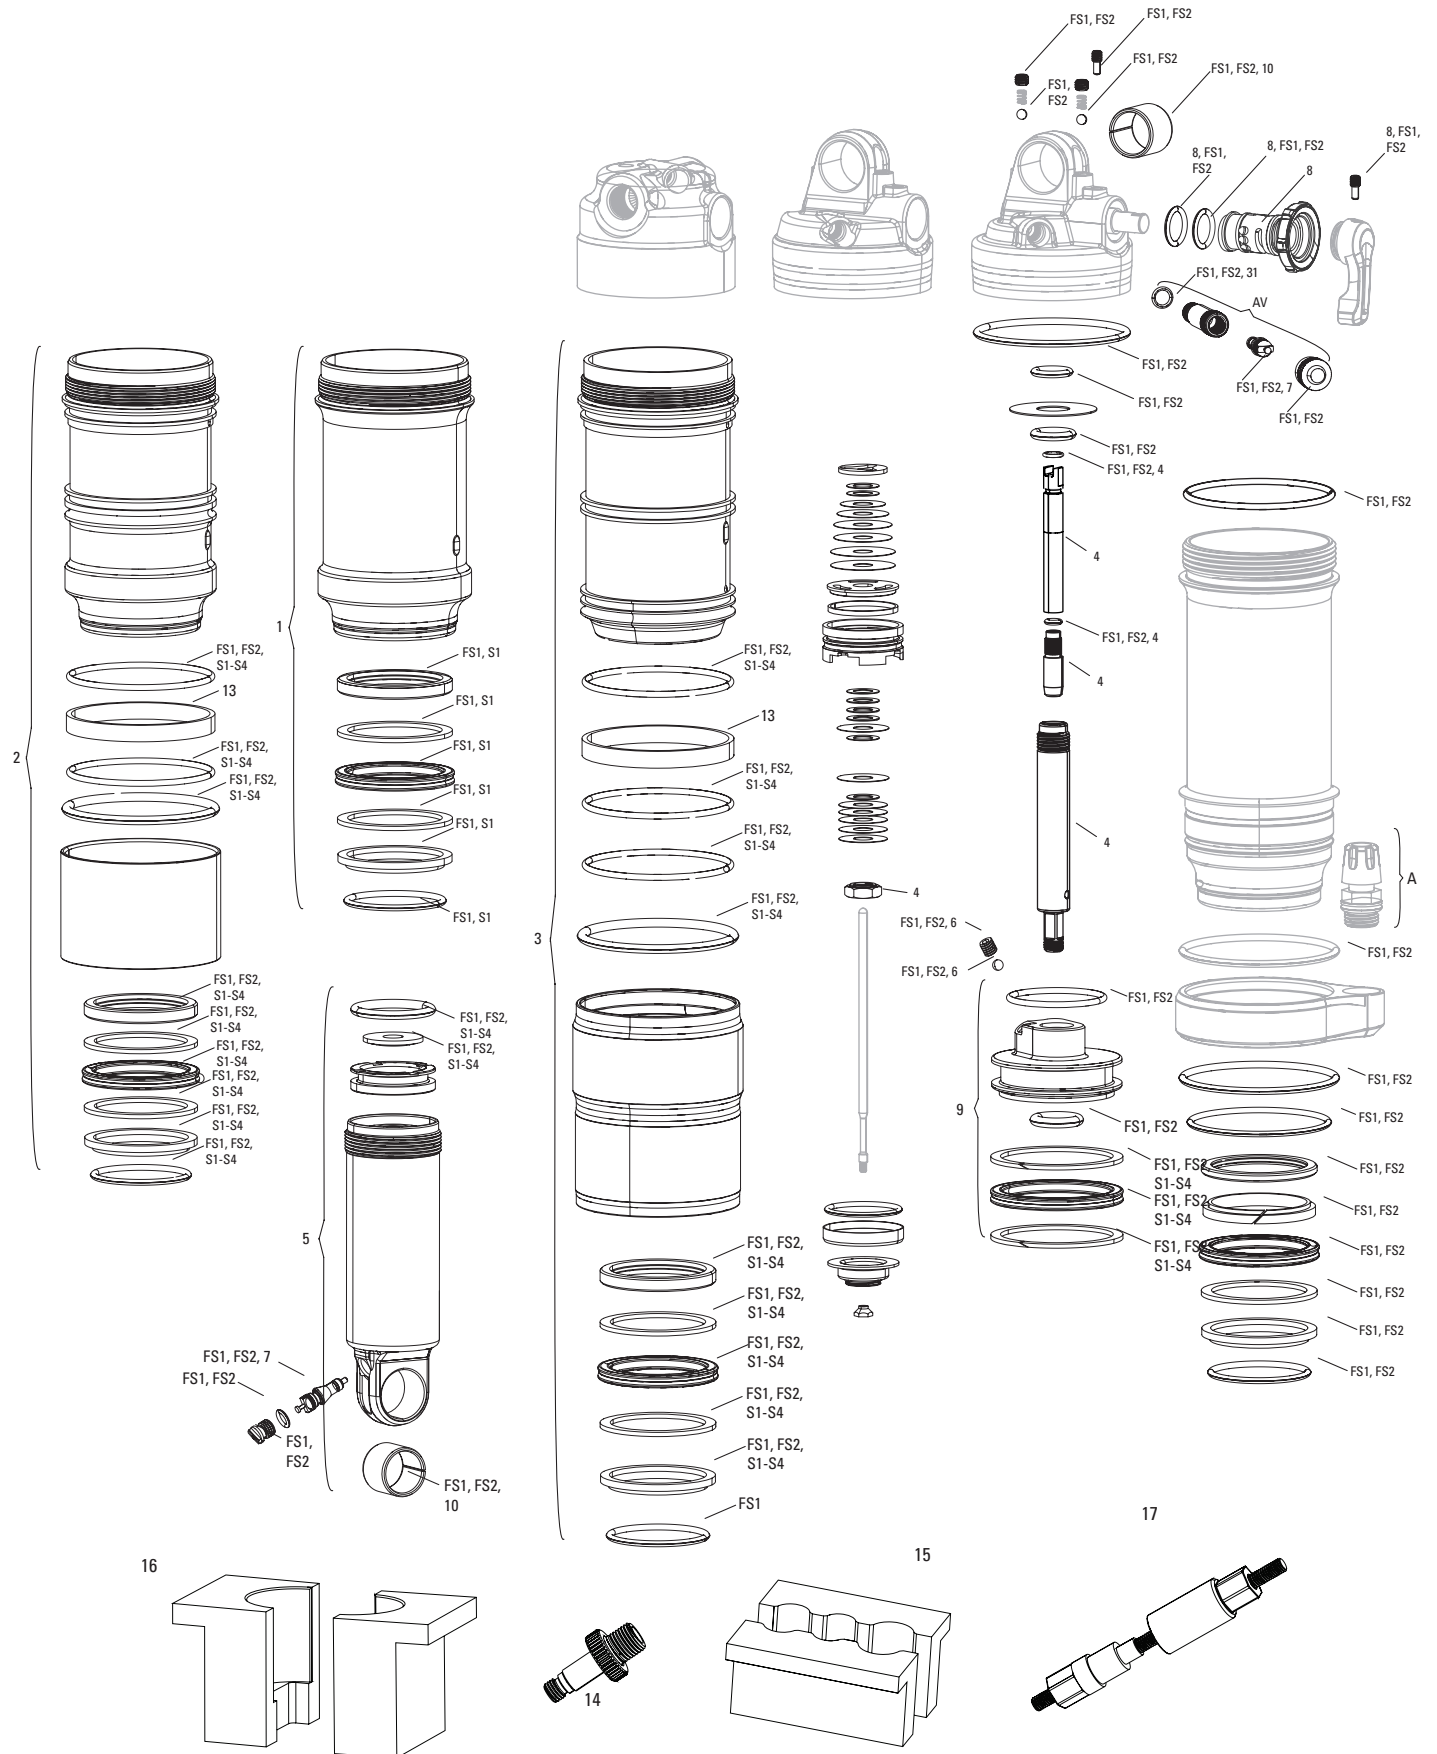

MONARCH RT C1-D3 (2014-2018)/RL B1-C2 (2014-2018)

MONARCH RT3 C1-C3 (2014-2015)

RS-MNR-RT-C1, RS-MNR-RT-D1, RS-MNR-RT-D2, RS-MNR-RT-D3, RS-MNR-RL-B1, RS-MNR-RL-C1, RS-MNR-RL-C2, RS-MNR-RT3-C1, RS-MNR-RT3-C2, RS-MNR-RT3-C3