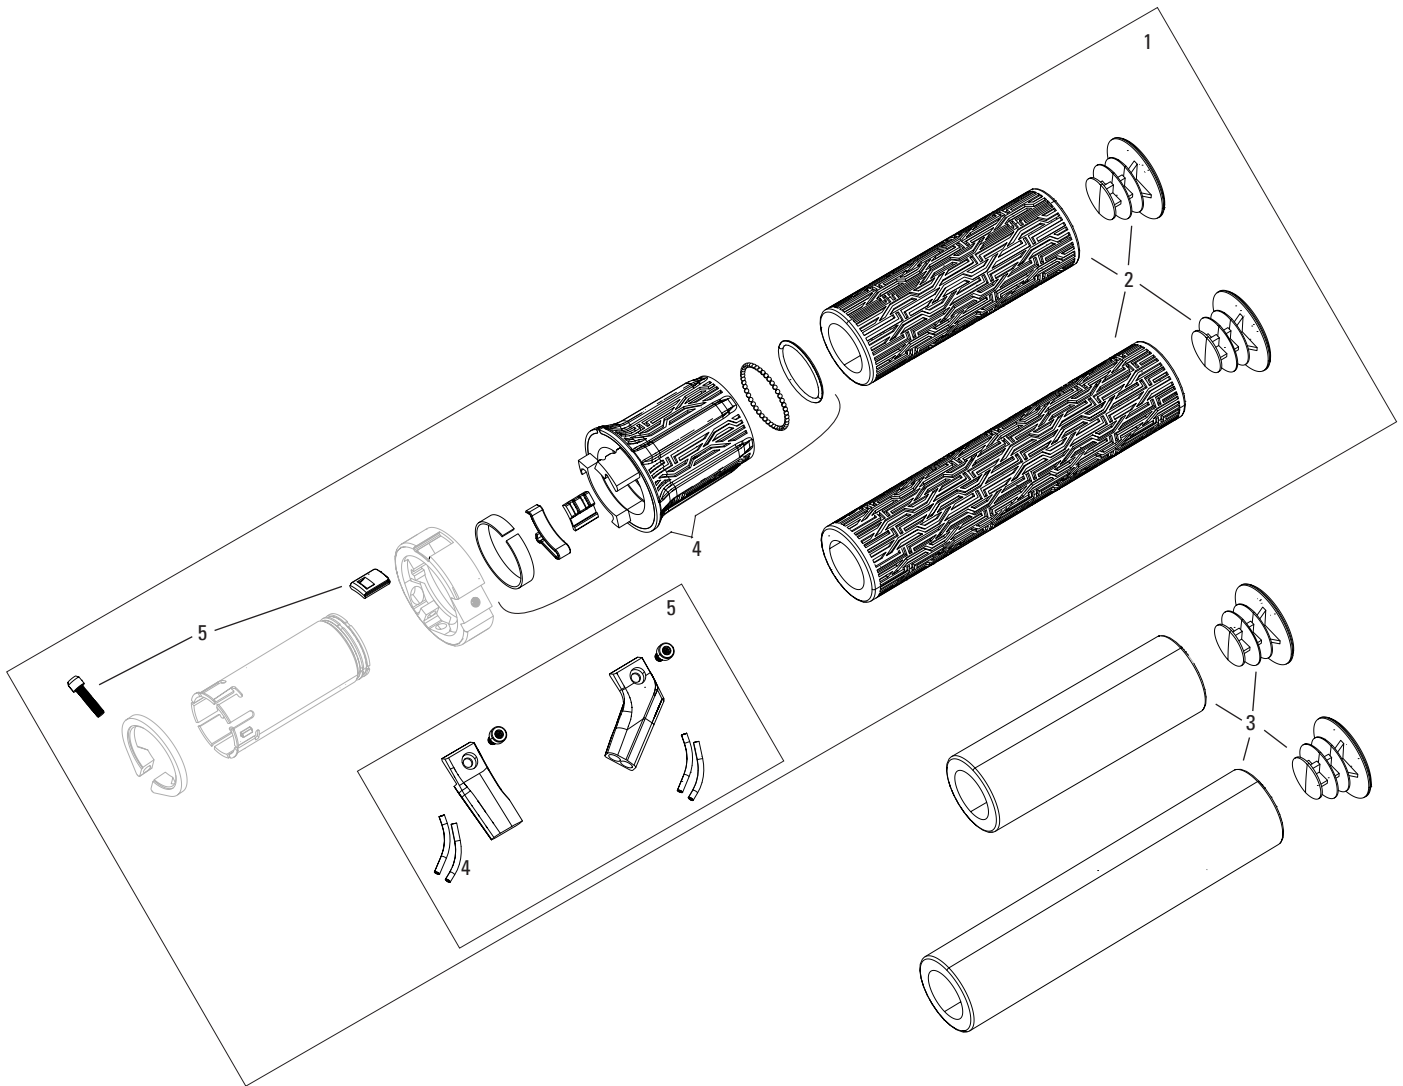

TWISTLOC ULTIMATE B1 (2024+)

RM-TLOC-ULT-B1

Note:

1. 2024 TwistLoc Ultimate ships with two cables for use with front and rear suspension. One cable can be removed for use with one or the other.
2. TwistLoc uses standard derailleur cables and 4mm housing, though some OEM bikes feature 3mm housing. See "CABLE KIT" below.

REMOTES	
1	00.4318.079.000 REMOTE - TWISTLOC ULTIMATE FULL SPRINT LEFT 2 POSITION (INCLUDES CABLES, HOUSING, LEFT AND RIGHT TEXTURED GRIPS) - 2 POSITION REMOTE FORKS AND SHOCKS B1
1	00.4318.079.001 REMOTE - TWISTLOC ULTIMATE FULL SPRINT LEFT 3 POSITION (INCLUDES CABLES, HOUSING, LEFT AND RIGHT TEXTURED GRIPS) - 3 POSITION REMOTE FORKS AND SHOCKS B1
GRIPS	
2	00.4318.026.001 GRIPS FOR TWISTLOC 89/135MM TEXTURED GRIPS (INCLUDES END PLUGS) - TWISTLOC ULTIMATE B1+ (2024+)
3	00.4318.026.002 GRIPS FOR TWISTLOC 89/135MM SMOOTH GRIPS (INCLUDES END PLUGS) - TWISTLOC ULTIMATE B1+ (2024+)
TWIST GRIPS	
4	11.4318.017.000 REMOTE TWIST GRIP - 2POSITION AND 3POSITION (INCLUDES GRIP THROTTLE BODY, 1.5MM BEARINGS, O-RING, DETENT SPRING, BUSHING) - TWISTLOC ULTIMATE B1+ (2024+)
CABLE KIT	
ns	00.7118.012.000 TWISTLOC CABLE KIT - 3MM BLACK (705MM, 1900MM POLISHED STAINLESS STEEL CABLES, 500MM, 1250 3MM HOUSING, FERRULES) - BACKSIDE REMOTE ONLY
CABLE GUIDES	
5	11.4018.112.002 REMOTE CABLE GUIDE - 30 DEGREE AND STRAIGHT (SRAM AND NON-SRAM COMPATIBILITY) (INCLUDES 2 CABLE GUIDES, CABLE LINING, BOLTS, CABLE PLUG) - TWISTLOC ULTIMATE B1+ (2024+)
LUBE	
ns	00.7915.054.010 SRAM JONNISNOT SHIFTER GREASE - 20ML SYRINGE