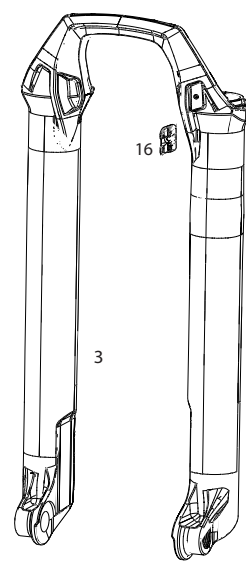

Charger Race Day 2

Note:
1. 2 Position dampers are compatible with OneLoc and 2P TwistLoc remotes.
2. 3 Position dampers are compatible with 3p TwistLoc remotes.
3. Complete damper upgrade kit required to convert from Crown Adjust to Cable Remote Adjust.
4. Decal and Maxle pages can be found in back of the catalog.
5. 15x110 Boost Maxle not compatible with 32mm SID C1, use 15x100 Maxle. See parts page for compatible parts.