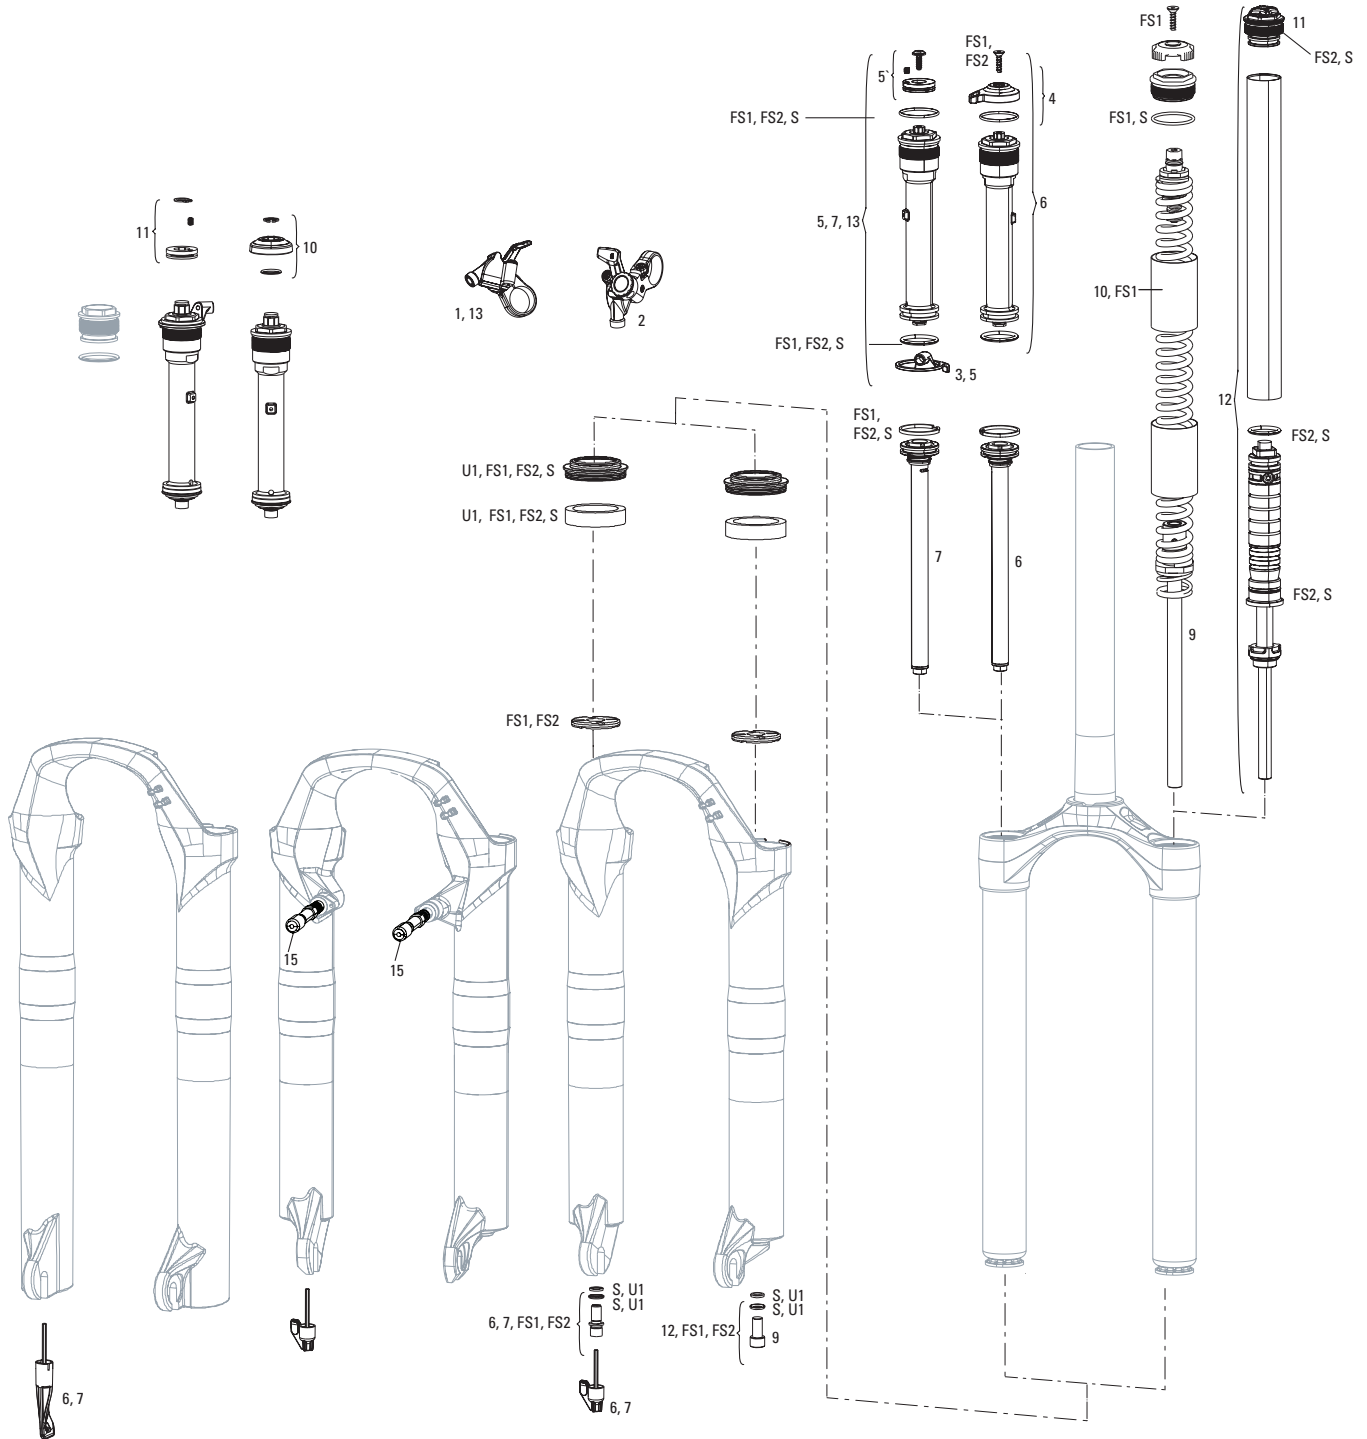

XC32 A1-A3 (2011-2015)

FS-XC32-TK-A1, FS-XC32-TK-A2, FS-XC32-RL-A2, FS-XC32-TK-A3, FS-XC32-TK-A4

Note:
1. Full service kits include replaceable o-rings, glide rings, retaining rings, crush washers, crush washer retainers and shaft bolts/nuts. All air service kits include replacement schrader valve cores. Not all service parts are pictured. All basic service kits include the following replaceable wear items: o-rings, glide rings, dust seals, and foam rings.
2. Convert from Crown Adjust to Remote Adjust: Remote compression damper requires remote compression adjuster spool, cable clamp, and remote lever assembly.