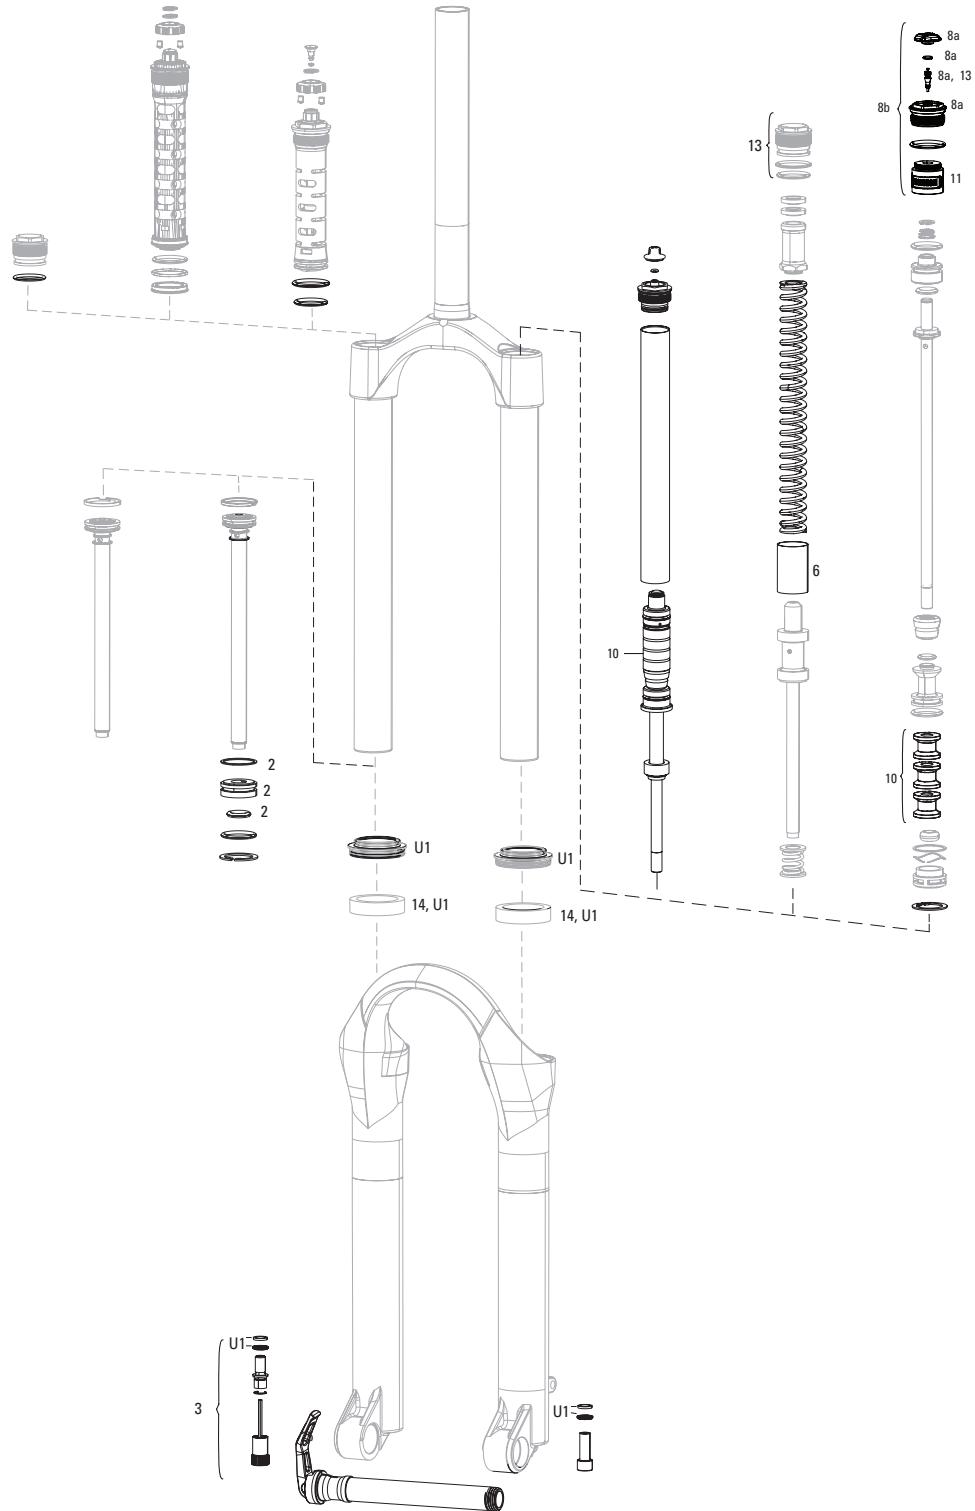

ARGYLE A1-A2 (2007-2017)

Note:
1. Full service kits include replaceable o-rings, glide rings, retaining rings, crush washers, crush washer retainers and shaft bolts/nuts. All air service kits include replacement schrader valve cores. Not all service parts are pictured. All basic service kits include the following replaceable wear items: o-rings, glide rings, dust seals, and foam rings.
2. Please note top cap, compression damper and air spring kit requirements for steel and aluminum upper tubes.
3. A complete decal and Maxle overview can be found in back of the catalog.