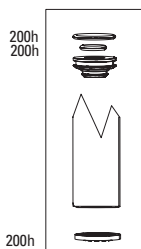

SEKTOR SILVER RL A2 (2017-2018)

FS-SKTS-RL-A2

U1, 1

- Note:**
1. All basic service kits include the following replaceable wear items: o-rings, glide rings, dust seals, and foam rings.
 2. Convert from Crown Adjust to Remote Adjust: Remote compression damper, remote compression adjuster spool, cable clamp and remote lever assembly.
 3. Thread Pitch is 0.8mm for Recon Silver C1 and Sektor Silver A2
 4. Maximum Tire Diameter: 714mm Maximum Tire Width: 81mm
 5. 32mm Boost lower legs use flangeless wiper seals.
 - 6 Decal and Maxle pages can be found in back of the catalog.