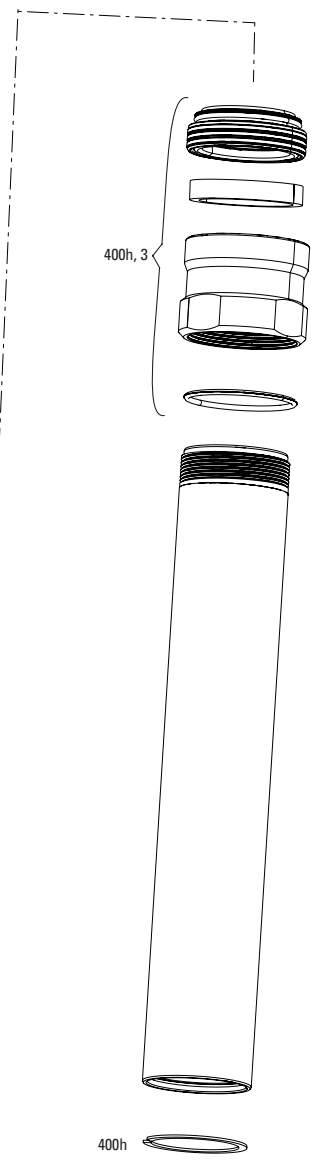

REVERB B1 (2017-2019)
SP-RVB-B1, SP-RVB-1X-B1

REVERB B1 (2017-2019)

SP-RVB-B1, SP-RVB-1X-B1