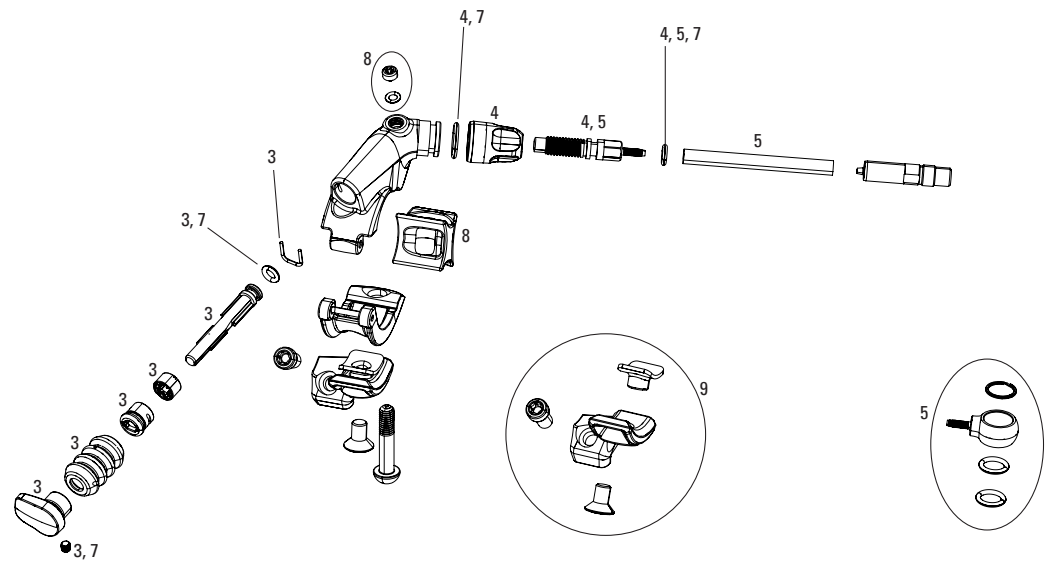

XLOC SPRINT FRONT SUSPENSION A1-A2 (2011-2019)

Note:
1.2014+ Xloc Remote (Gold Adjuster Knob) compatible with kits labeled "Gold Adjuster" only

2	11.4315.013.050	REMOTE - XLOC SPRINT LEFT GOLD ADJUSTER (INCLUDES HOSE/BANJO) - SID/REVELATION
2	11.4315.013.060	REMOTE - XLOC SPRINT RIGHT GOLD ADJUSTER (INCLUDES HOSE/BANJO) - SID/REVELATION
3	11.4315.014.010	REMOTE BUTTON KIT - XLOC LEFT (INCLUDES BUTTON, HYDRAULIC PISTON ASSEMBLY, BOOT) - XLOC
3	11.4315.014.020	REMOTE BUTTON KIT - XLOC RIGHT (INCLUDES BUTTON, HYDRAULIC PISTON ASSEMBLY, BOOT) - XLOC
4	11.4318.008.000	REMOTE ADJUSTER KIT - XLOC FLOODGATE - XLOC SPRINT/FULL SPRINT - GOLD ADJUSTER 2014-2016
5	11.4018.060.000	REMOTE HYDRAULIC HOSE KIT - (INCLUDES RETAINING RING, BANJO O-RINGS & HOSE BARB O-RING) - XLOC
7	11.4315.019.000	REMOTE SERVICE KIT - XLOC SPRINT- SID/REVELATION
8	11.6818.001.000	REMOTE DISCRETE PUCK - HYDRAULIC REMOTE (SPACER) FOR XLOC REMOTES QTY2
9	11.5315.049.010	DISC BRAKE LEVER CLAMP SHIFTER MOUNTING BRACKET - (MMX) LEFT -GUIDE ULT/RSC/RS/RE/R,LEVEL ULT/TLM/TL, CODE RSC/R, DB5 ELIXIR 9/7/CR MAG/X0/ XX, QTY 1
9	11.5315.049.020	DISC BRAKE LEVER CLAMP SHIFTER MOUNTING BRACKET - (MMX) RIGHT -GUIDE ULT/RSC/RS/RE/R,LEVEL ULT/TLM/TL, CODE RSC/R, DB5 ELIXIR 9/7/CR MAG/X0/ XX, QTY 1
ns	11.4315.011.030	ROCKSHOX BLEED KIT (XLOC/TOTEM) QTY 2 (INCLUDES TWO SYRINGESAND FITTINGS, ONE TORX TOOL)
ns	00.4318.007.001	ROCKSHOX STANDARD BLEED KIT (INCLUDES 2 SYRINGES/FITTINGS, REVERB HYDRAULIC FLUID, 120ML BOTTLE NEW)
ns	11.4315.021.070	ROCKSHOX REVERB HYDRAULIC FLUID, 120ML BOTTLE - REVERB A1-B1 POST/ALL REVERB REMOTES/SPRINT REMOTES
ns	11.4015.354.040	ROCKSHOX REVERB HYDRAULIC FLUID, 1 LITER BOTTLE - REVERB A1-B1 POST/ALL REVERB REMOTES/SPRINT REMOTES