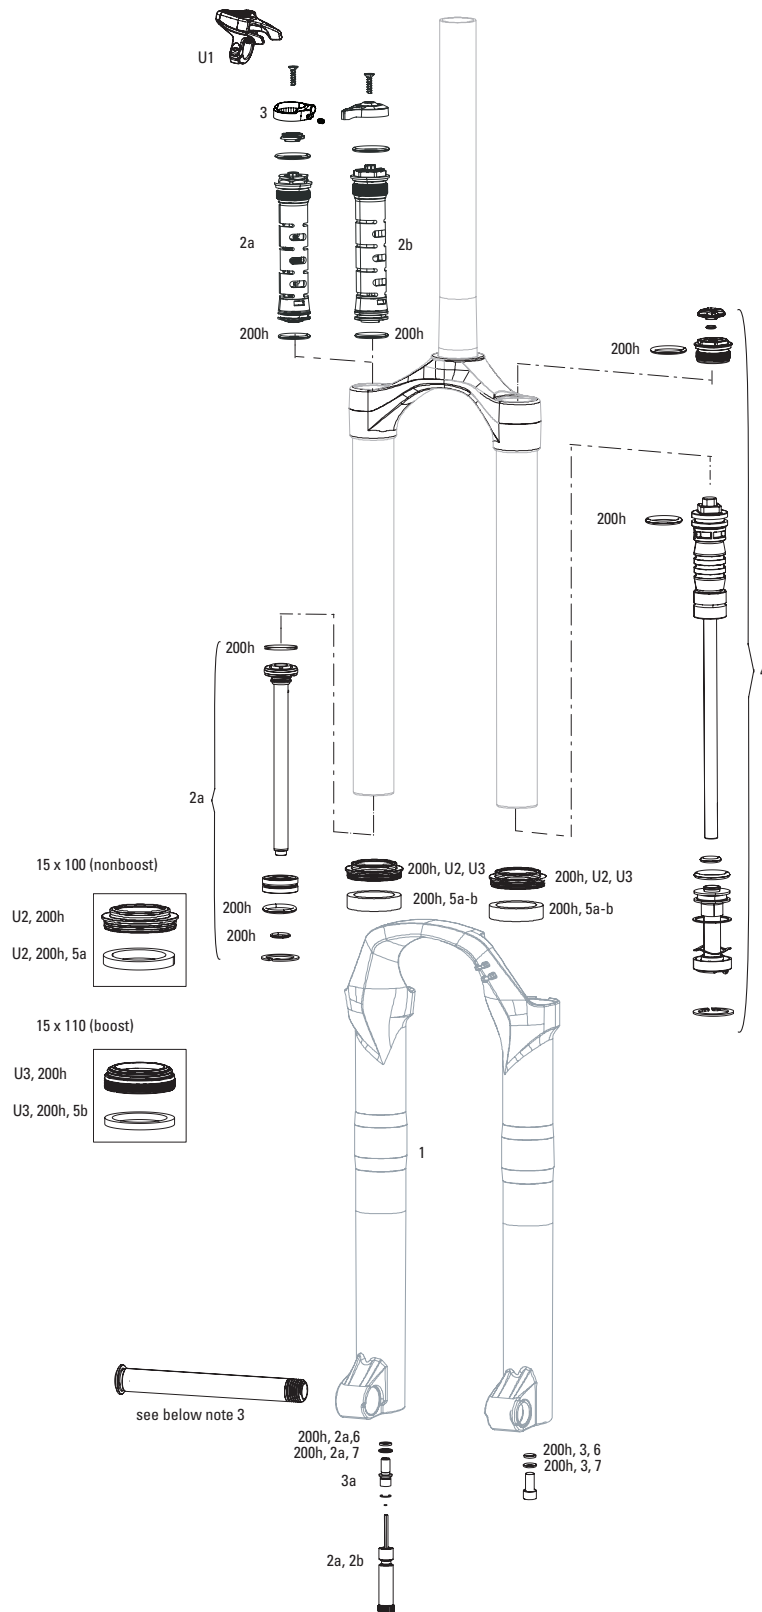

RECON GOLD A4-A5 (2018-2021)

FS-RCNG-RL-A4, FS-RCNG-RL-A5

Note:

1. 200h service kits include replaceable o-rings, glide rings, retaining rings, crush washers, crush washer retainers and shaft bolts/nuts. All air service kits include replacement schrader valve cores. Not all service parts are pictured. All basic service kits include the following replaceable wear items: o-rings, glide rings, dust seals, and foam rings.
2. Convert from Crown Adjust to Remote Adjust: Remote compression damper, remote compression adjuster spool, cable clamp and remote lever assembly.
3. Decal and Maxle pages can be found in back of the catalog.