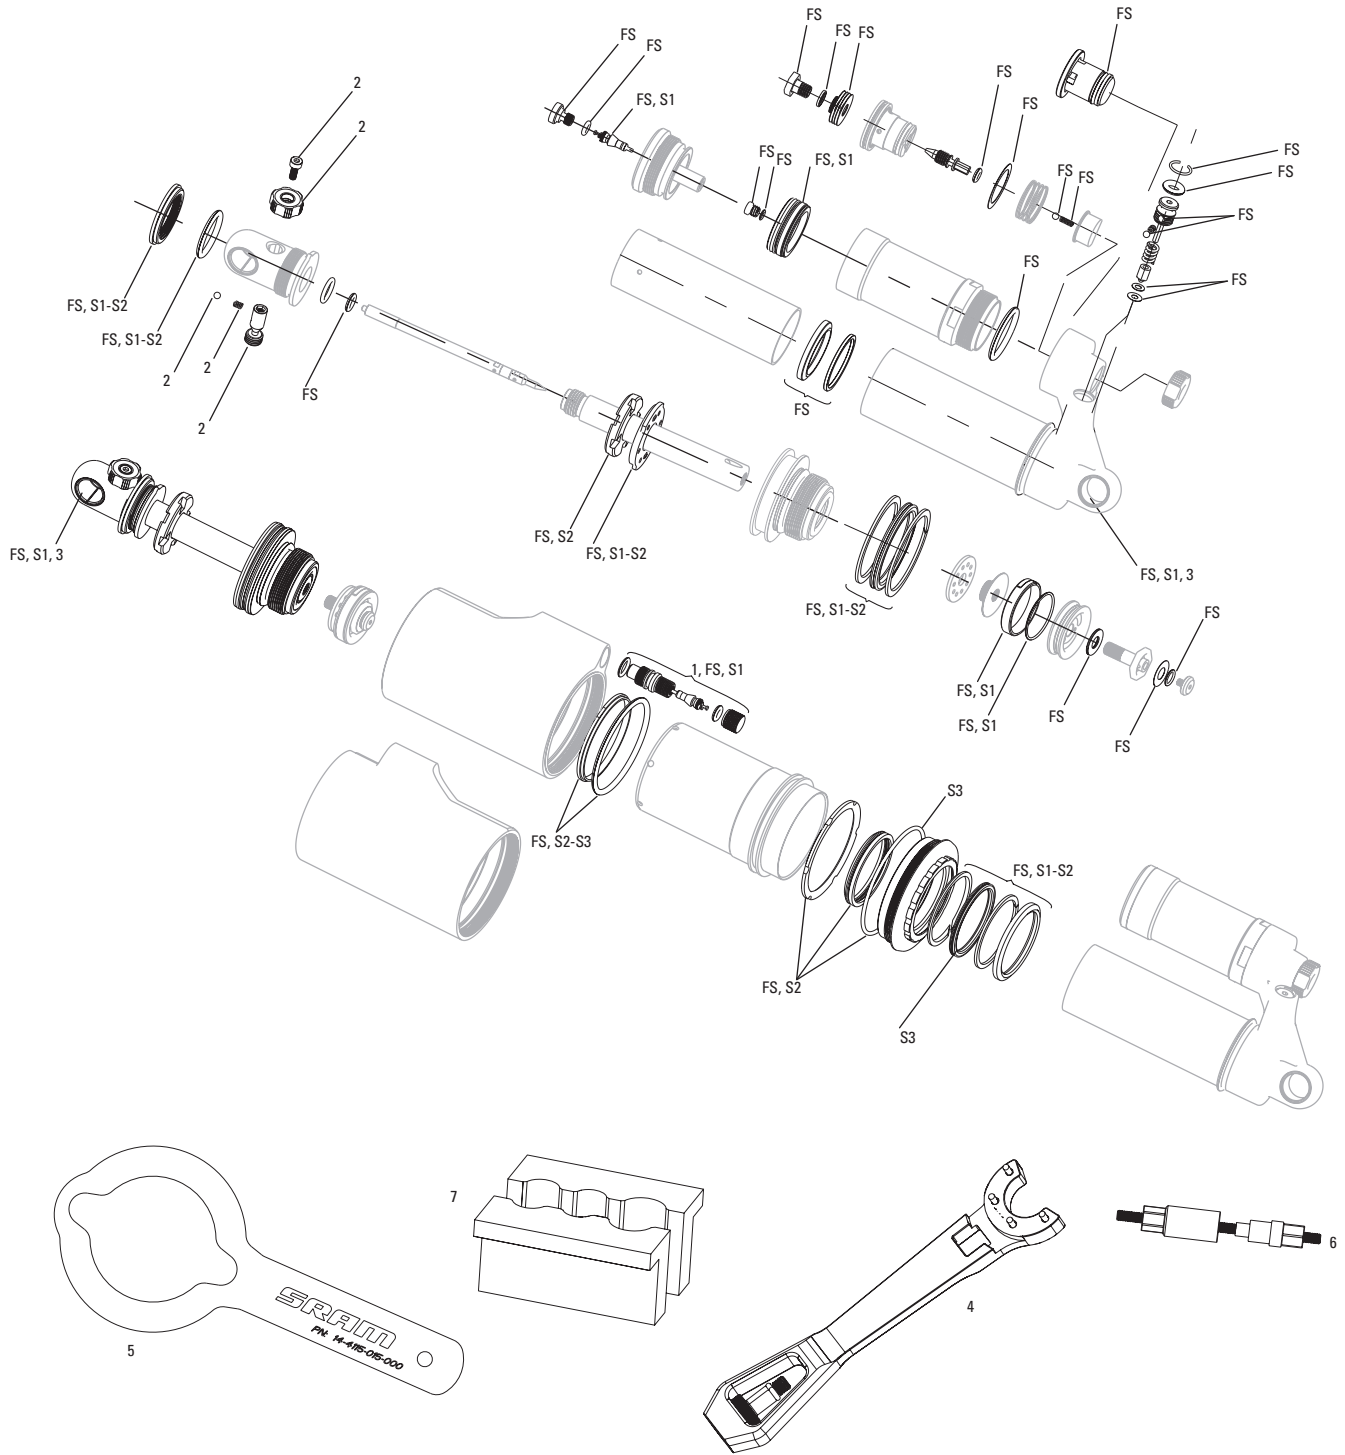

Note:
1. Not all service parts visible in exploded views. Vivid Air Service Kit includes o-rings, seals, glide rings, ball bearings, and detent springs.
2. Air can kits are assembled and included all seals pictured.
3. Vivid air can wrench is required for air can removal. Vivid spanner wrench is required for reservoir removal.
4. Use '1/2"x1/2" Rear Shock Bushing/Mount Hardware Tool' to remove and install eyelet bushing and mounting hardware.
5. Service kits may contain Dynamic Seal Grease or 15w50; these are interchangeable for service.