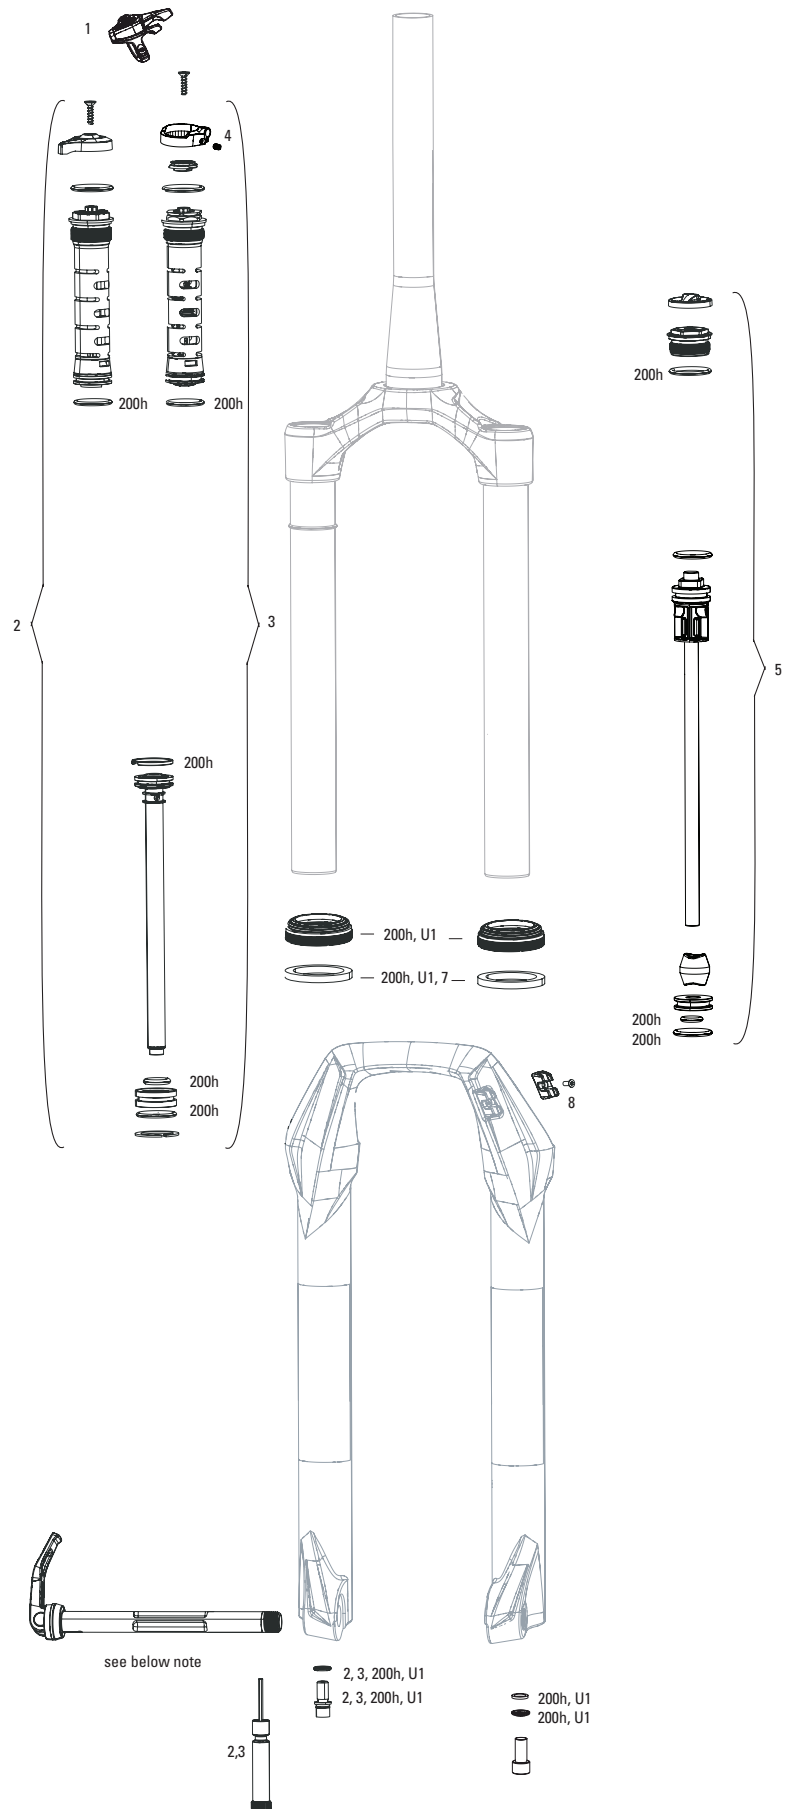

SEKTOR RL C1 (2019-2021)

FS-SKTR-RL-C1

Note:

1. Decal and Maxle pages can be found in back of the catalog.