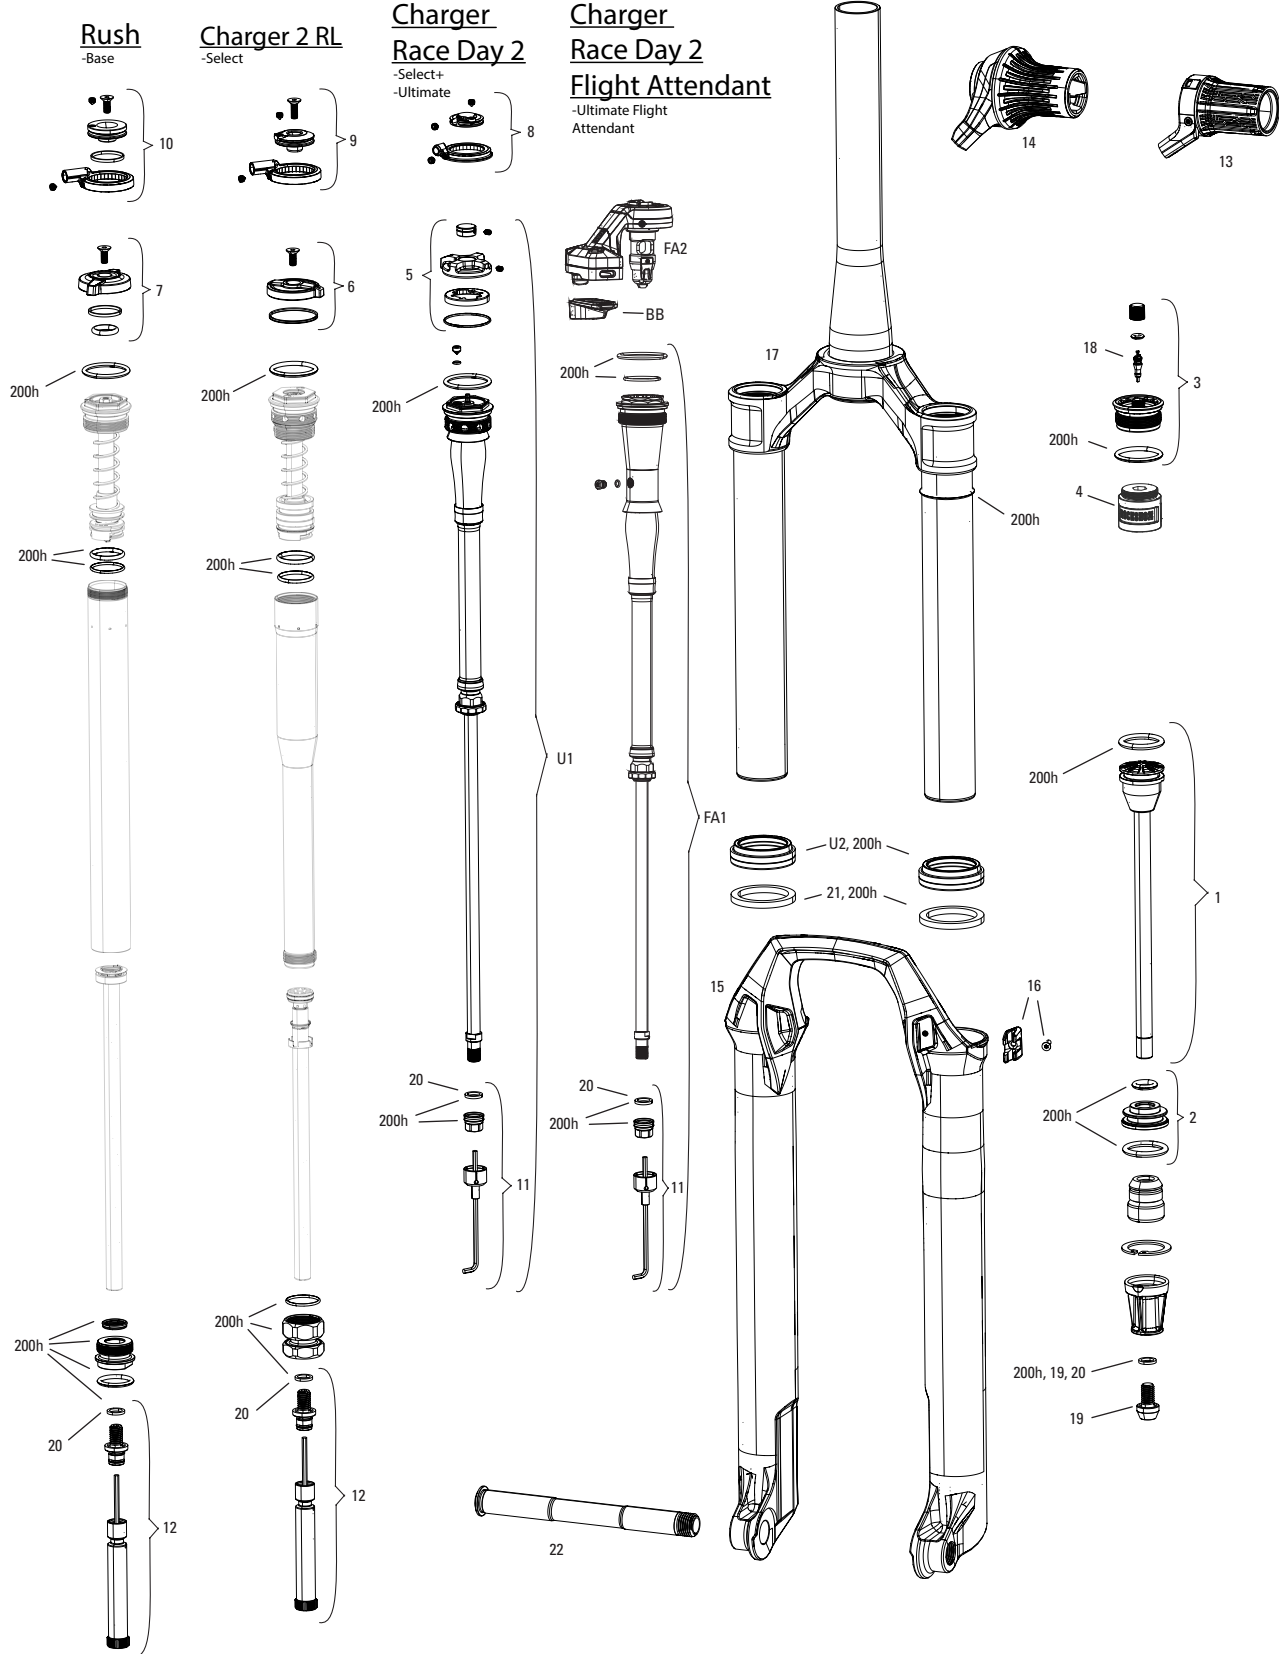

SID SL (32MM) D1 (2024+)

FS-SIDS-BSE2-D1, FS-SIDS-BSE3-D1, FS-SIDS-SEL2-D1, FS-SIDS-SEL3-D1, FS-SIDS-SELP2-D1, FS-SIDS-SELP3-D1, FS-SIDS-ULT2-D1, FS-SIDS-ULT3-D1, FS-SIDS-UFA-D1

- Note:**
1. 2 Position dampers are compatible with OneLoc and 2P TwistLoc remotes.
 2. 3 Position dampers are compatible with 3p TwistLoc remotes.
 3. Complete damper upgrade kit required to convert from Crown Adjust to Cable Remote Adjust.
 4. 115x110 Boost Maxle not compatible with 32mm SID D1, use 15x100 Maxle. See parts page for compatible parts