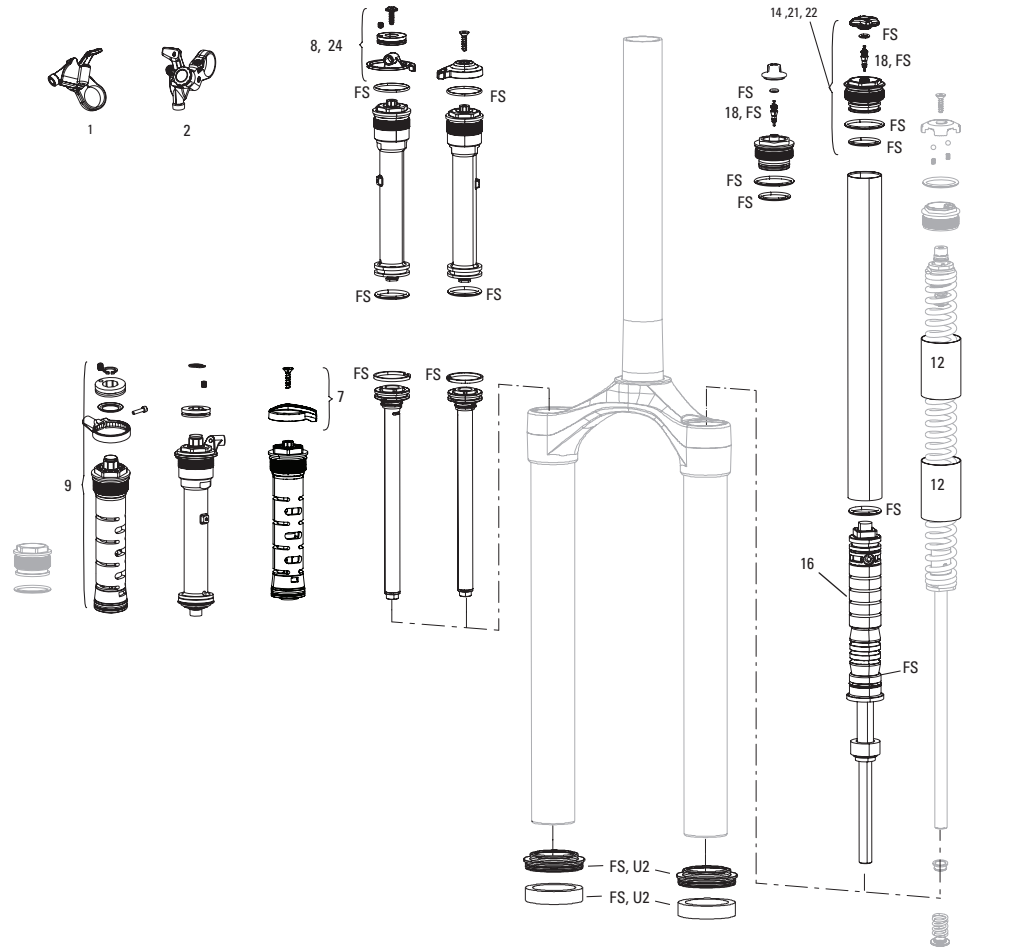

RECON SILVER A1-A3 (2011-2015)

FS-RCNS-TK-A1, FS-RCNS-R-A1, FS-RCNS-RL-A1, FS-RCNS-TK-A2, FS-RCNS-R-A2, FS-RCNS-TK-A3, FS-RCNS-R-A3

Note:

1. Full service kits include replaceable o-rings, glide rings, retaining rings, crush washers, crush washer retainers and shaft bolts/nuts. Not all service parts are pictured. All basic service kits include the following replaceable wear items: o-rings, glide rings, dust seals, and foam rings.

2. Convert from Crown Adjust to Remote Adjust: Remote compression damper requires remote compression adjuster spool, cable clamp and remote lever assembly.