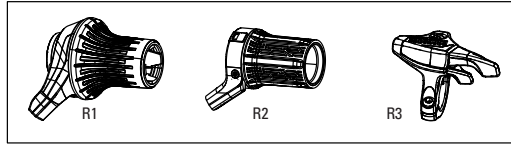

PSYLO SILVER RC/R A1 (2025+)

FS-PSYL-SRC-A1, FS-PSYL-SR-A1

- Note:**
1. Fender mounting bolts are M3-5x11mm.
 2. Short fender does not fit the OE-only full fender lower legs.
 3. To convert from crown lockout to remote, or vice versa, a full damper assembly is required.
 4. Use air spring kit to upgrade and change firmness in coil forks.