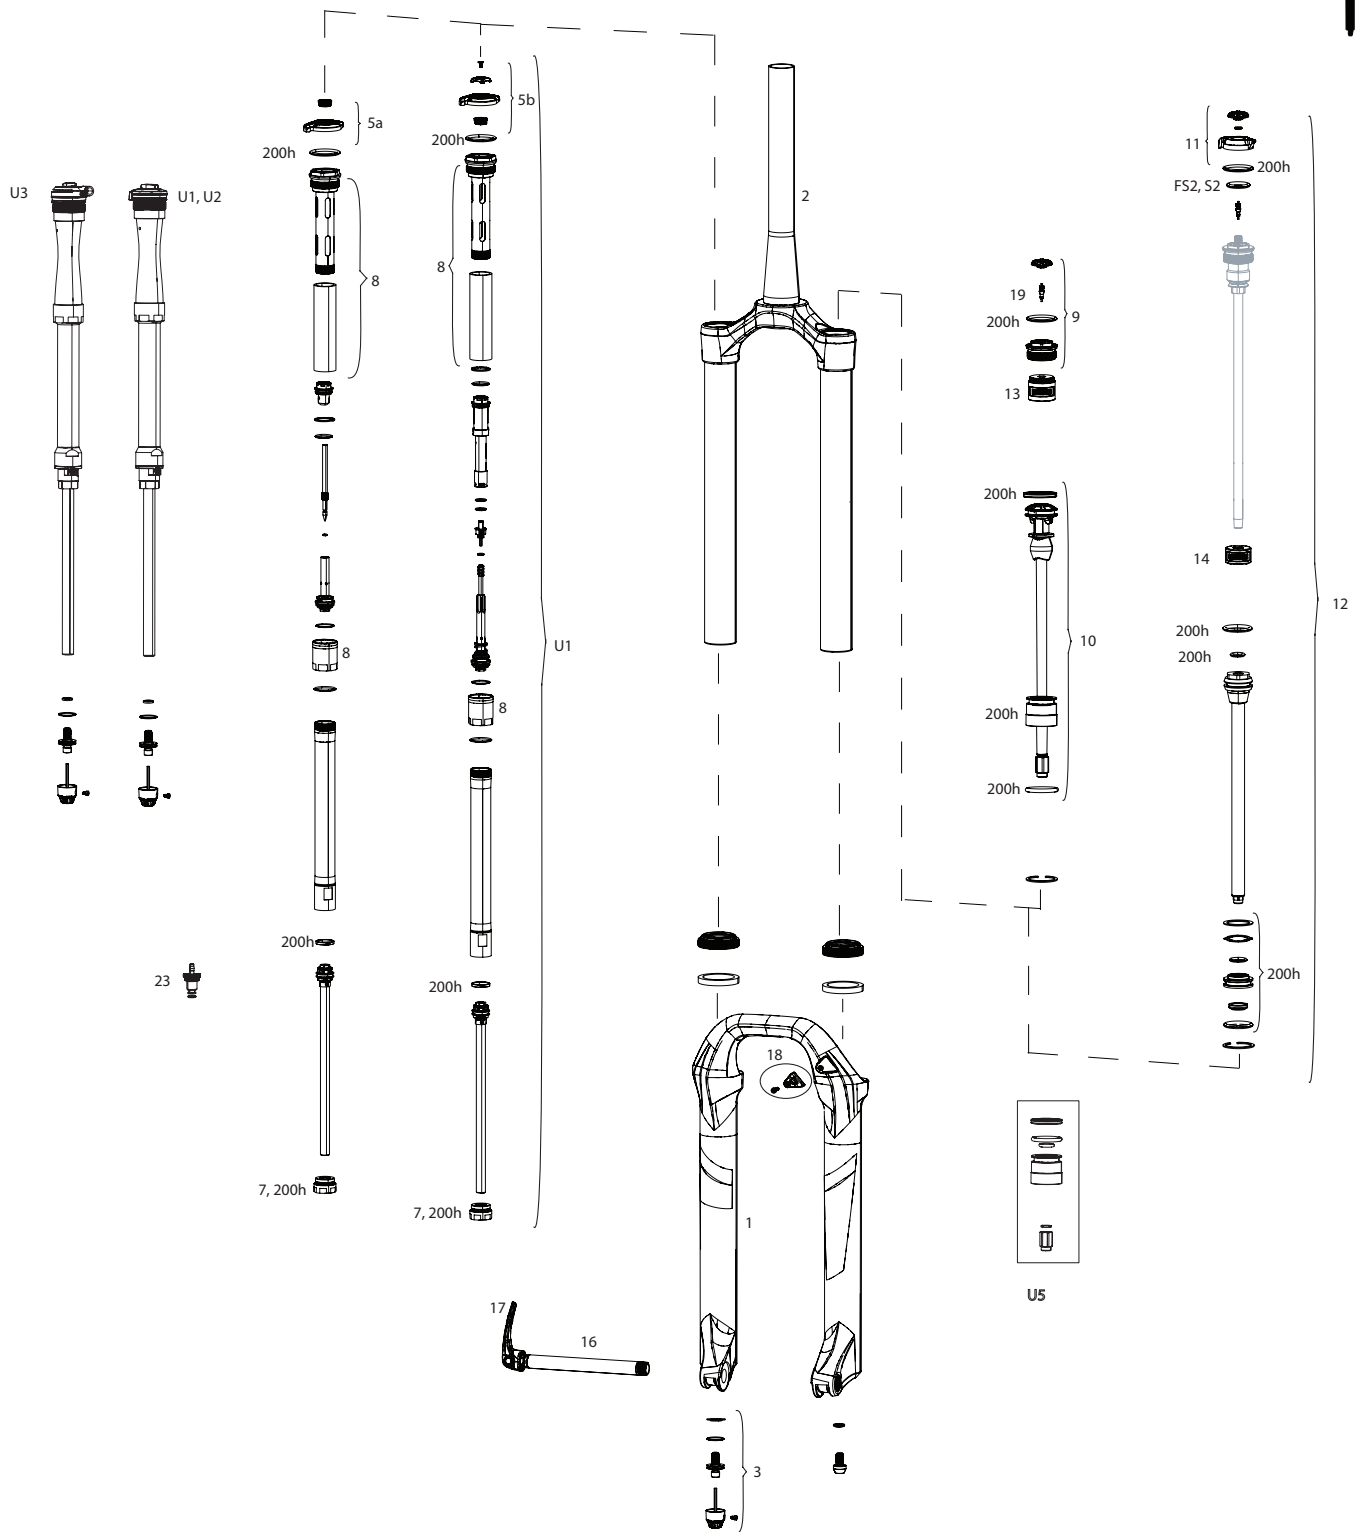

LYRIK RCT3 (A1-C1)/RC (B1-C2)/RC2 (C1) (2016-2019)

FS-LYRK-RCT3-A1, FS-LYRK-RCT3-B1, FS-LYRK-RCT3-C1, FS-LYRK-RC-B1, FS-LYRK-RC-C2, FS-LYRK-RC2-C1

Note:

1. 200h service kits include replaceable o-rings, glide rings, retaining rings, crush washers, sealheads, lower leg seals and foam rings. See www.sram.com/service for more information.
2. For Travel Change, see the respective pages in this catalog, listed in the index.
3. Lyrik CSU's do not come with gradients printed on the stanchion tubes.
4. A complete decal and Maxle overview can be found in back of the catalog.