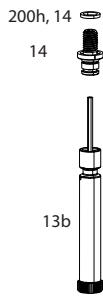

SID SL (32MM) C1 (2021-2023)

FS-SIDS-BSE-C1, FS-SIDS-SEL-C1, FS-SIDS-SELP-C1, FS-SIDS-ULT-C1