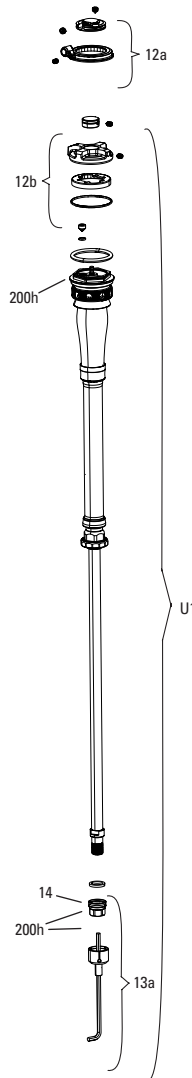

Charger Race Day 2

Note:
1. 2 Position dampers are compatible with OneLoc and 2P TwistLoc remotes.
2. 3 Position dampers are compatible with 3p TwistLoc remotes.
3. Complete damper upgrade kit required to convert from Crown Adjust to Cable Remote Adjust.
4. Decal and Maxle pages can be found in back of the catalog.
5. 15x110 Boost Maxle not compatible with 32mm SID C1, use 15x100 Maxle. See parts page for compatible parts.