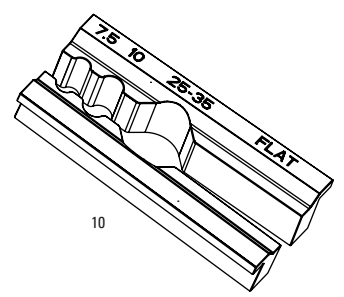

REVERB B1 (2017-2019)
SP-RVB-B1, SP-RVB-1X-B1

REVERB B1 (2017-2019)

SP-RVB-B1, SP-RVB-1X-B1