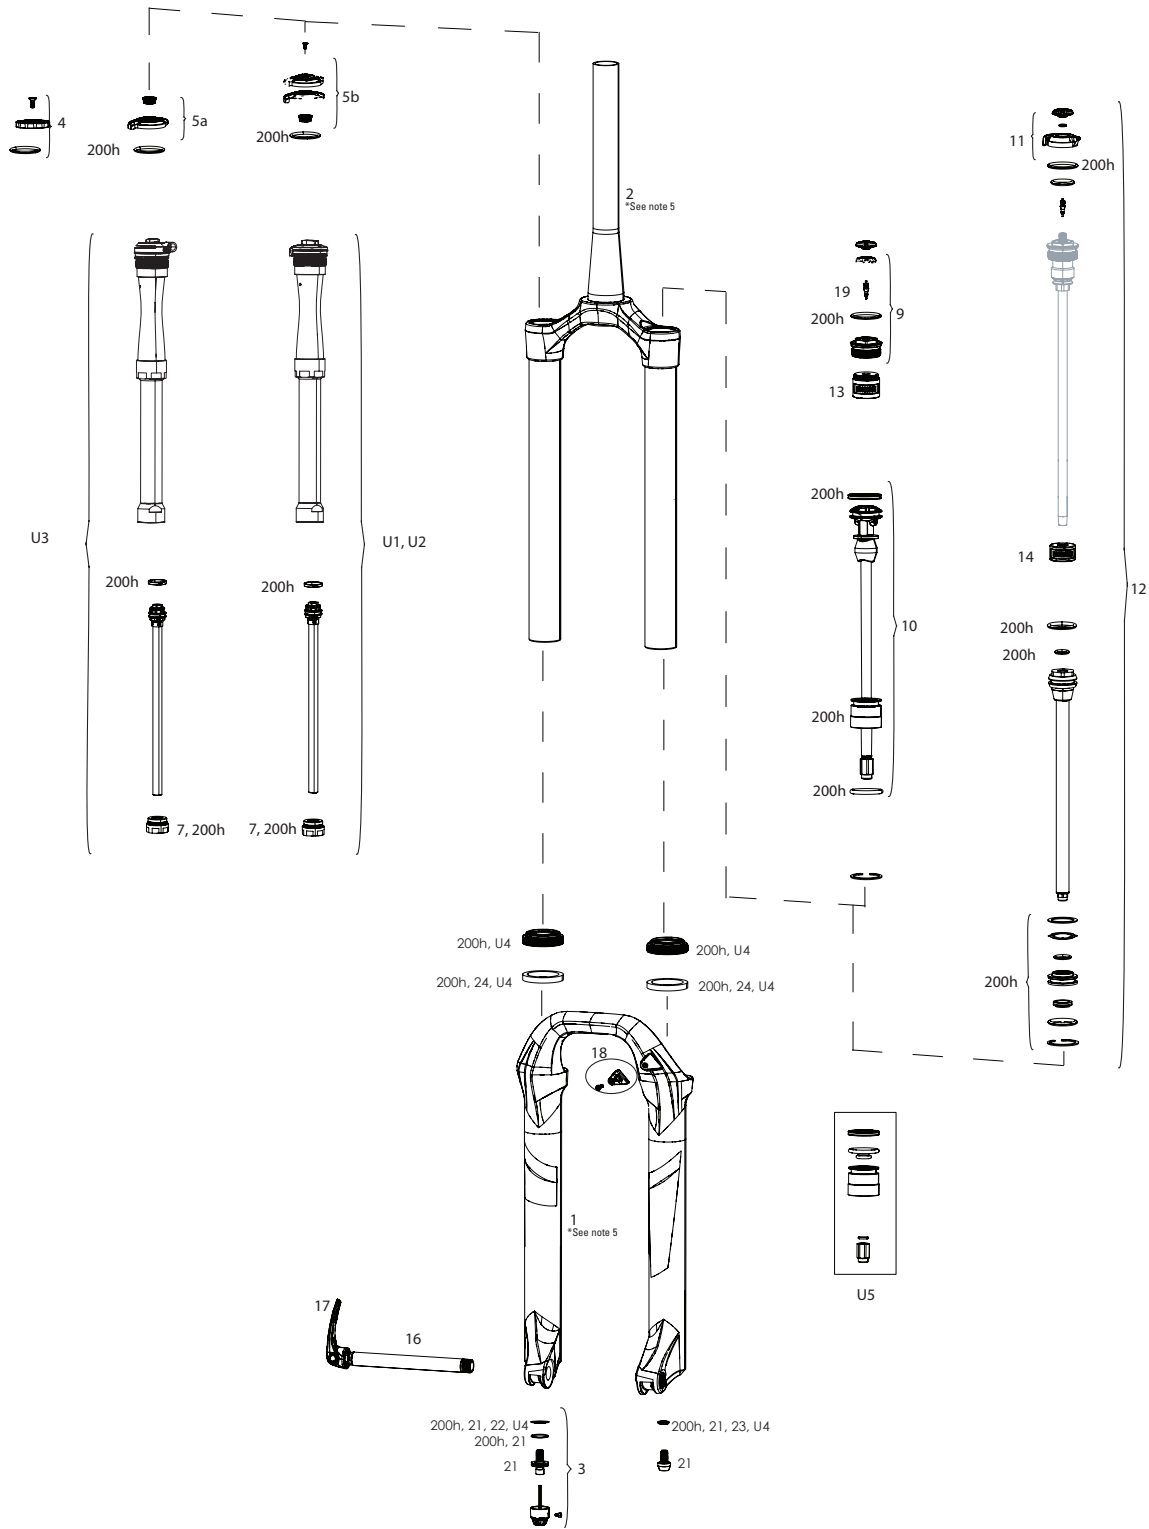

LYRIK SELECT/SELECT+/ULTIMATE C2-C3 (2020-2022)

FS-LYRK-SEL-C2, FS-LYRK-SELP-C2, FS-LYRK-ULT-C2, FS-LYRK-SEL-C3, FS-LYRK-SELP-C3, FS-LYRK-ULT-C3

Note:

1. 200h service kits include replaceable o-rings, glide rings, retaining rings, crush washers, sealheads, lower leg seals and foam rings. See www.sram.com/service for more information.
2. For Travel Change, see the respective pages in this catalog, listed in the Index.
3. Lyrik CSU's do not come with gradients printed on the stanchion tubes.
4. A complete decal and Maxle overview can be found in back of the catalog.
5. The full fender Lyrik Select Plus spec'd on the 2022-2023 Specialized Tero X 6.0 uses 35 Gold lower legs and a unique CSU. NOT compatible with standard Lyrik lower leg and CSU.