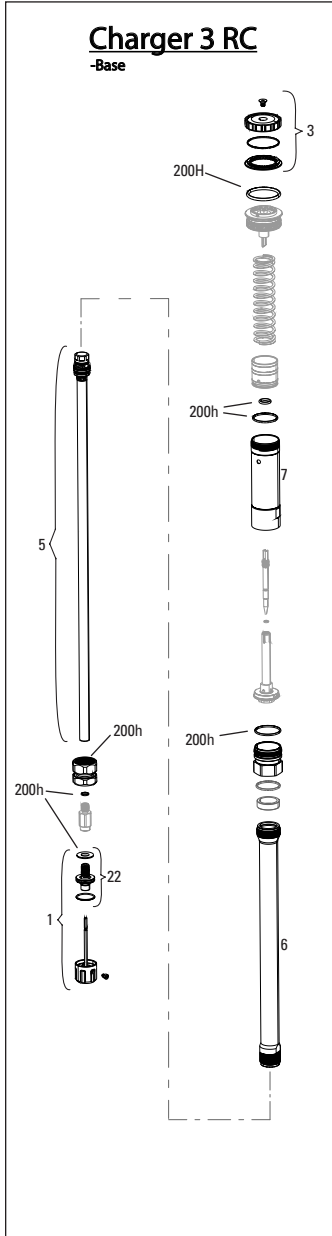

SPARES

bulk	11.4018.121.000	FORK DUST WIPER KIT - 38MM (QTY 20) - ZEB A1+ (2021+)/DOMAIN B1+ (2022+)
16	11.4018.126.000	FORK HUB ENDCAP ADAPTERS - (CONVERTS FROM 31MM TO 21MM FOR USE WITH NON-TORQUE CAP HUBS) - PIKE C1/LYRIK D1/ZEB A2 FLIGHT ATTENDANT (2023+)
17	11.4018.115.001	FORK HOSE CLAMP - GLOSS BLACK (INCLUDES CABLE CLAMP & SCREW) ZEB A1 (2021+), ZEB/PIKE/LYRIK FLIGHT ATTENDANT (2022+)
18	11.4018.116.001	FORK FOAM RING KIT - 38MM X 6MM (QTY 20) - ZEB A1+ (2021+)/DOMAIN B1+ (2022+)
19	11.4015.403.090	FORK SHAFT FASTENER KIT - (INCLUDES SHAFT BOLTS & CRUSH WASHERS) - REVELATION RC A1+/YARI CHRC A1+, LYRIK/PIKE/PIKE DJ/BOXXER/ZEB CHARGER A1+
20	11.4015.259.000	FORK CRUSH WASHERS - 8MM (QTY 50)
ns	11.4308.327.002	AIR VALVE KIT - SCHRADER CORE (QTY 2) - FORKS/SHOCKS/REVERB
ns	11.4018.059.000	FORK CALIPER SPACER KIT - 3S (ALLOWS FOR 203MM BRAKE ROTOR) - BOXXER B1+/ZEB A1+
ns	11.4118.107.000	SCHRADER AIR CAP - (INCLUDES CAP AND O-RING) - ROCKSHOX UNIVERSAL AIR CAP FOR FORKS AND SHOCKS
21	11.4018.131.000	FORK LOWER LEG PLUGS - (INCLUDES 2 PLUGS) - PIKE C1/LYRIK D1/ZEB A2 FLIGHT ATTENDANT (2023+), 38MM BOXXER D1+(2024+)
22	11.4018.135.000	FENDER BOLT KIT - M3-5X11MM BUTTON HEAD (QTY 5) - ZEB A1+, LYRIK D1+, PIKE C1+, DOMAIN B1+, SID C1+, BOXXER D1+

TOOLS/GREASE/FLUIDS

ns	00.4318.044.000	FORK LOWER LEG DUST SEAL INSTALLATION TOOL 38MM (FOR FLANGELESS AND FLANGED DUST SEALS)
ns	00.4315.023.010	HIGH-PRESSURE FORK/SHOCK PUMP (300 PSI MAX) ROCKSHOX
ns	00.4315.023.040	HIGH-PRESSURE FORK/SHOCK PUMP (300 PSI MAX) ROCKSHOX DIGITALGAUGE
ns	00.4315.022.010	REAR SHOCK SCHRADER VALVE REMOVAL TOOL ROCKSHOX
ns	11.4318.016.000	MAXIMA PLUSH DYNAMIC SUSPENSION LUBE LIGHT, 120ML BOTTLE (REPLACES 0W-30) - PIKE/REVELATION/LYRIK/YARI/BOXXER/ZEB/DOMAIN/REVERB XPLR/SHOCK AIR CANS
ns	11.4318.016.001	MAXIMA PLUSH DYNAMIC SUSPENSION LUBE LIGHT, 1 LITER BOTTLE (REPLACES 0W-30) - PIKE/REVELATION/LYRIK/YARI/BOXXER/ZEB/DOMAIN/REVERB XPLR/SHOCK AIR CANS
ns	11.4318.016.002	MAXIMA PLUSH DYNAMIC SUSPENSION LUBE HEAVY, 120ML BOTTLE - SID/SIDSL/RUDY/PIKE/LYRIK/ZEB - LOWER LEGS/AIR SPRINGS
ns	11.4318.016.003	MAXIMA PLUSH DYNAMIC SUSPENSION LUBE HEAVY, 1 LITER BOTTLE - SID/SIDSL/RUDY/PIKE/LYRIK/ZEB - LOWER LEGS/AIR SPRINGS
ns	00.4318.008.000	GREASE SRAM BUTTER 20ML SYRINGE, FRICTION REDUCING GREASE BYSLICKOLEUM - DOUBLE TIME HUB PAWLS, FORKS & REVERB SERVICE
ns	00.4318.008.001	GREASE SRAM BUTTER 1OZ CONTAINER, FRICTION REDUCING GREASE BY SLICKOLEUM - DOUBLE TIME HUB PAWLS, FORKS & REVERB SERVICE
ns	00.4318.008.003	GREASE SRAM BUTTER 500ML CONTAINER, FRICTION REDUCING GREASE BY SLICKOLEUM - RECOMMENDED FOR SRAM DOUBLE TIME HUBS & WHEELS, ROCKSHOX FORKS AND REVERB SERVICE
ns	11.4115.094.040	MAXIMA SUSPENSION OIL PLUSH, 7WT 1 LITER BOTTLE - REAR SHOCK/CHARGER DAMPER
ns	11.4115.094.030	MAXIMA SUSPENSION OIL PLUSH, 3WT 1 LITER BOTTLE - REAR SHOCK/CHARGER DAMPER
ns	00.4318.098.000	ROCKSHOX UNIVERSAL BLEED KIT (INCLUDES 2 SYRINGES, 2 STANDARD FITTINGS, CHARGER FITTING, AND REVERB BLEEDING EDGE FITTING)
ns	00.4318.007.000	ROCKSHOX CHARGER DAMPER STANDARD BLEED KIT (INCLUDES SYRINGE, CHARGER1 FITTING, STANDARD FITTING, SUSPENSION OIL 3W) - CHARGER/RACEDAY DAMPERS
ns	00.4318.012.013	ROCKSHOX GLASS FIBER REINFORCED NYLON NON-SCRATCH O-RING PICK TOOLS (QTY 5, FOR USE ON SUSPENSION PRODUCTS)

BOXXER BASE/ULTIMATE D1 (2024+)

FS-BXR-BSE-D1, FS-BXR-ULT-D1

Note:

1. Fender bolts are M3- 5x11 (qty 4)
2. Only the Charger 3 RC2 damper found in the BoXXer Ultimate is upgradeable to Charger 3.1.