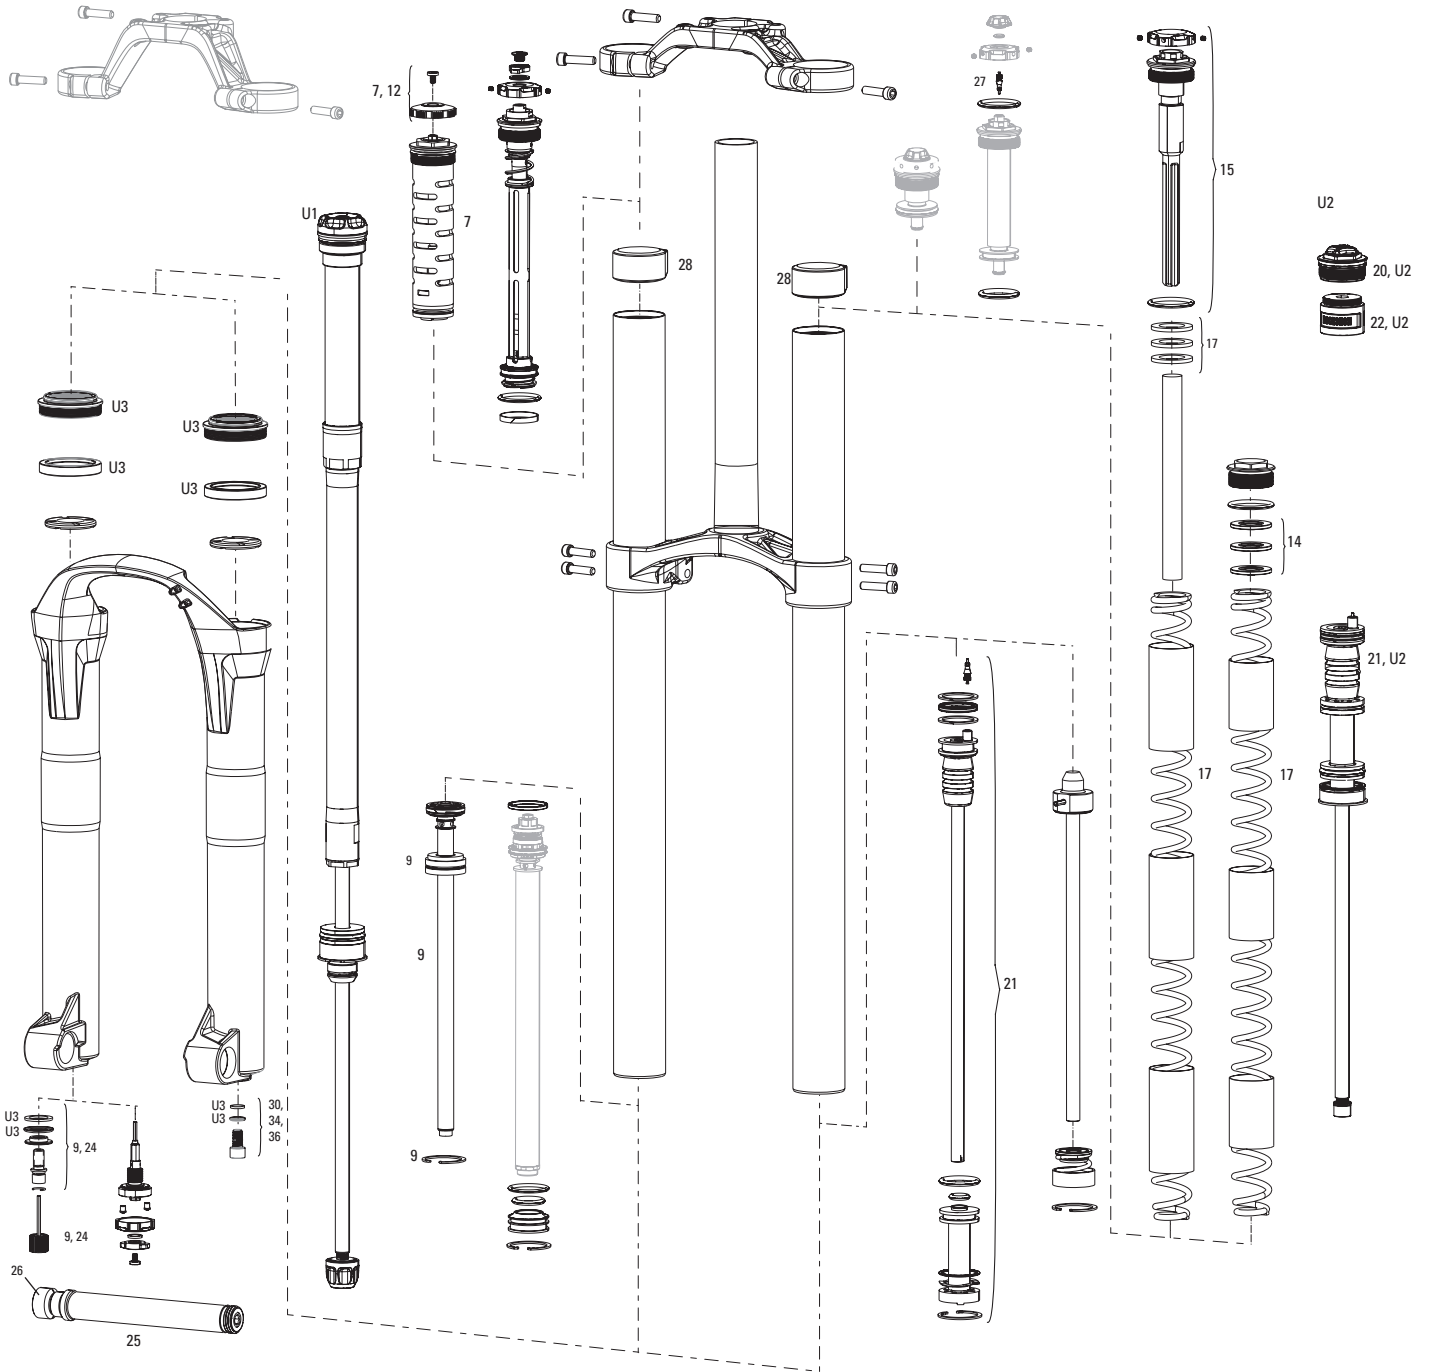

BOXXER 35mm A1-A2 (2010-2014)

FS-BXR-RC-A1, FS-BXR-R2C2-A1, FS-BXR-TEAM-A1, FS-BXR-WC-A1, FS-BXR-RC-A2, FS-BXR-R2C2-A2, FS-BXR-TEAM-A2, FS-BXR-WC-A2

1. **Note:**
1. Full service kits include replaceable o-rings, glide rings, retaining rings, crush washers, crush washer retainers and shaft bolts/nuts. All air service kits include replacement schrader valve cores. Not all service parts are pictured.
  2. 2011-2012 R2C2/World Cup compression and rebound dampers must be used together and cannot be used with either 2010 compression or 2010 rebound damper.
  3. World Cup Solo Air Retro kit (2010 to 2011+ air internals) is compatible only with 2010 Boxxer upper tube. 2011+ BoXXer straight-wall upper is only compatible with 2011+ BoXXer Solo Air spring assembly and top cap; must replace Solo Air spring assembly and top cap when using 2011+ BoXXer straight-wall upper tube.
  4. When Using Newer Lower Leg on Montion Control Fork, remove casting plug.
  5. A complete decal and maxle overview can be found in back of the catalog.