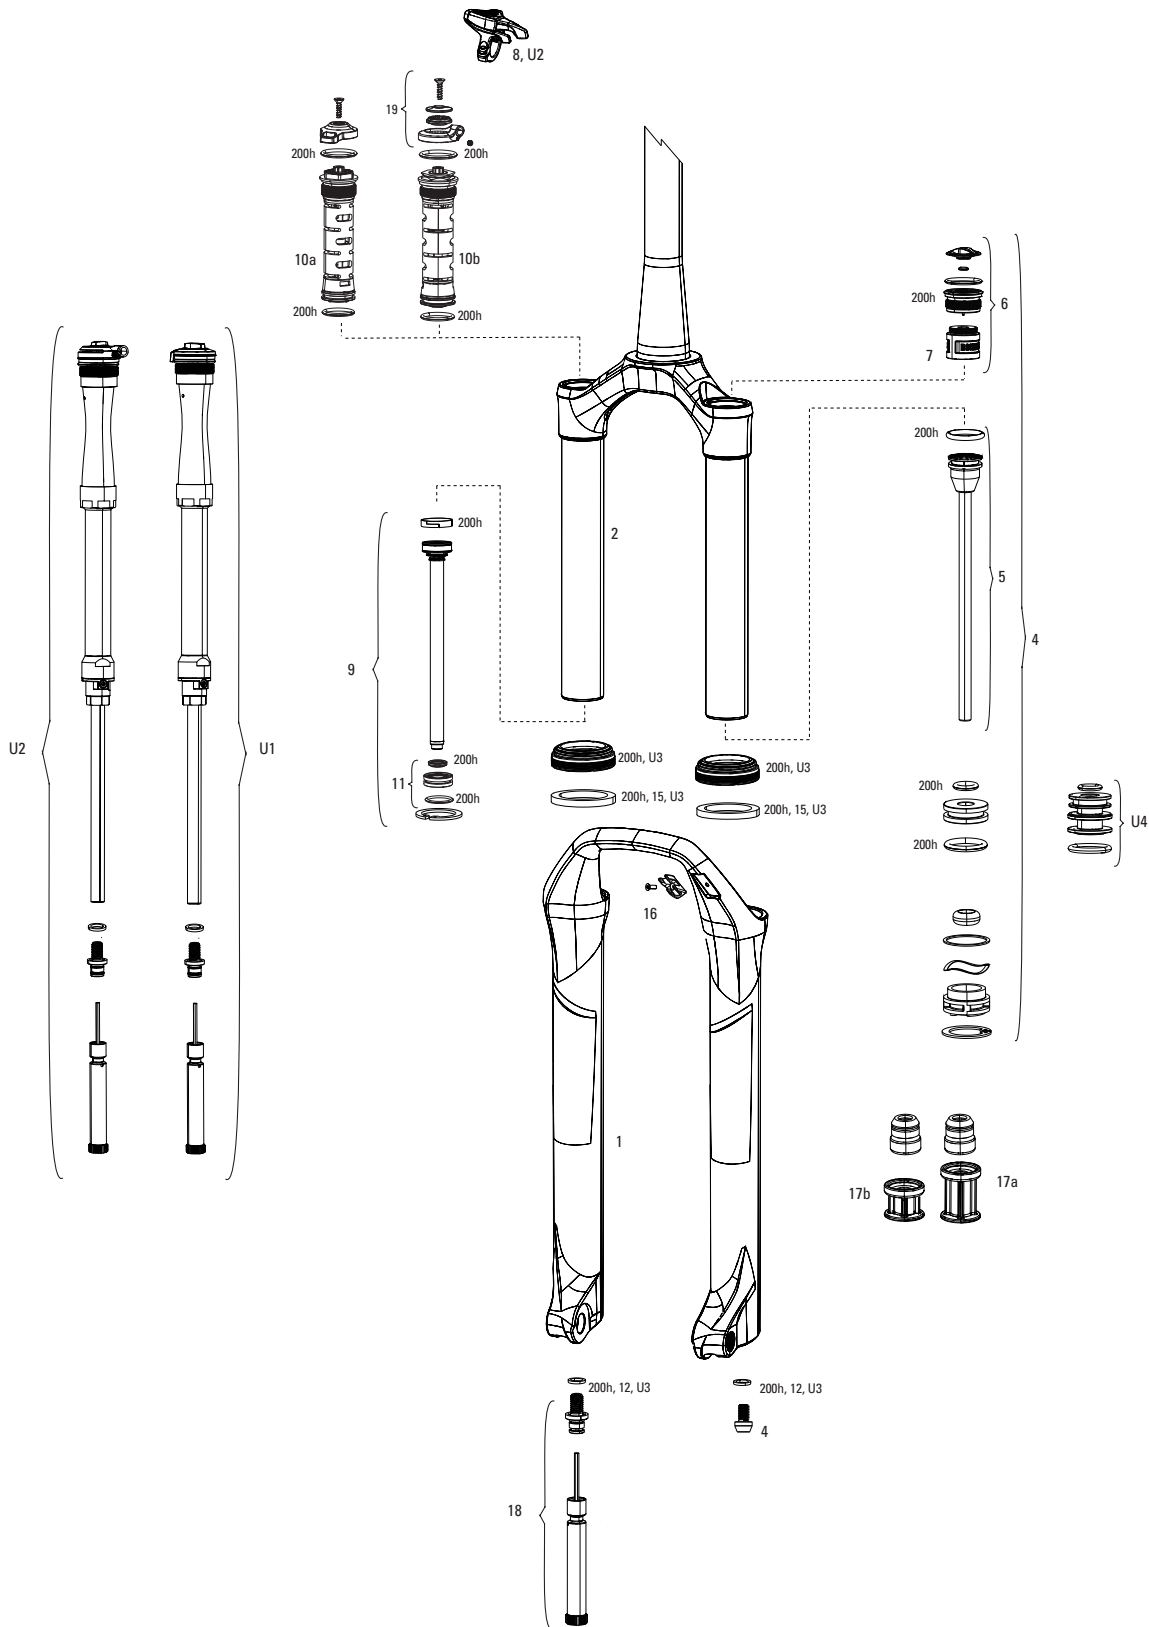

REBA-10 non-Boost - A7-A8 (2018-2025)

FS-REBA-10NB-A7, FS-REBA-10NB-A8

Note:

- 1. Reba-10 max travel is 100mm.
- 2. Reba-10 nonBoost stock configurations were 80 and 100mm.
- 3. Convert from Crown Adjust to Cable Remote Adjust: complete damper upgrade kit
- 4. Decal and Maxle pages can be found in back of the catalog.
- 5. Part descriptions on the following page that include a "B" are specifically for "Boost" forks. Parts that include an "NB" are specifically for "non-Boost" forks. Parts without either designation are compatible with both Boost and non-Boost forks.