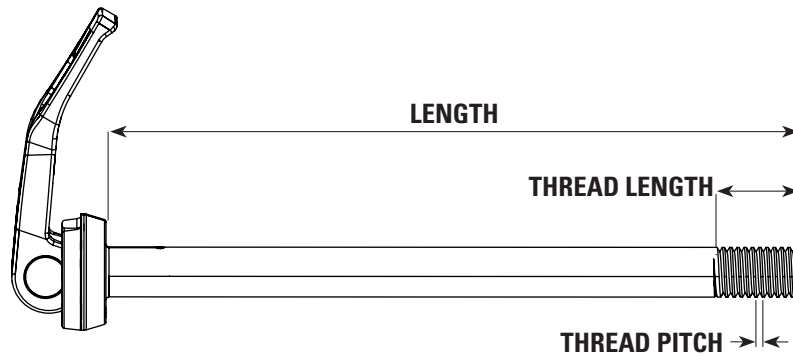

Note:

1. Rear Maxle requires compatible bicycle frame/drop-out.
2. Original (2008-2009) Rear Maxle assembly is no longer available.
3. Rear Maxle Lite or Ultimate lever and internals are NOT compatible with original Rear Maxle.