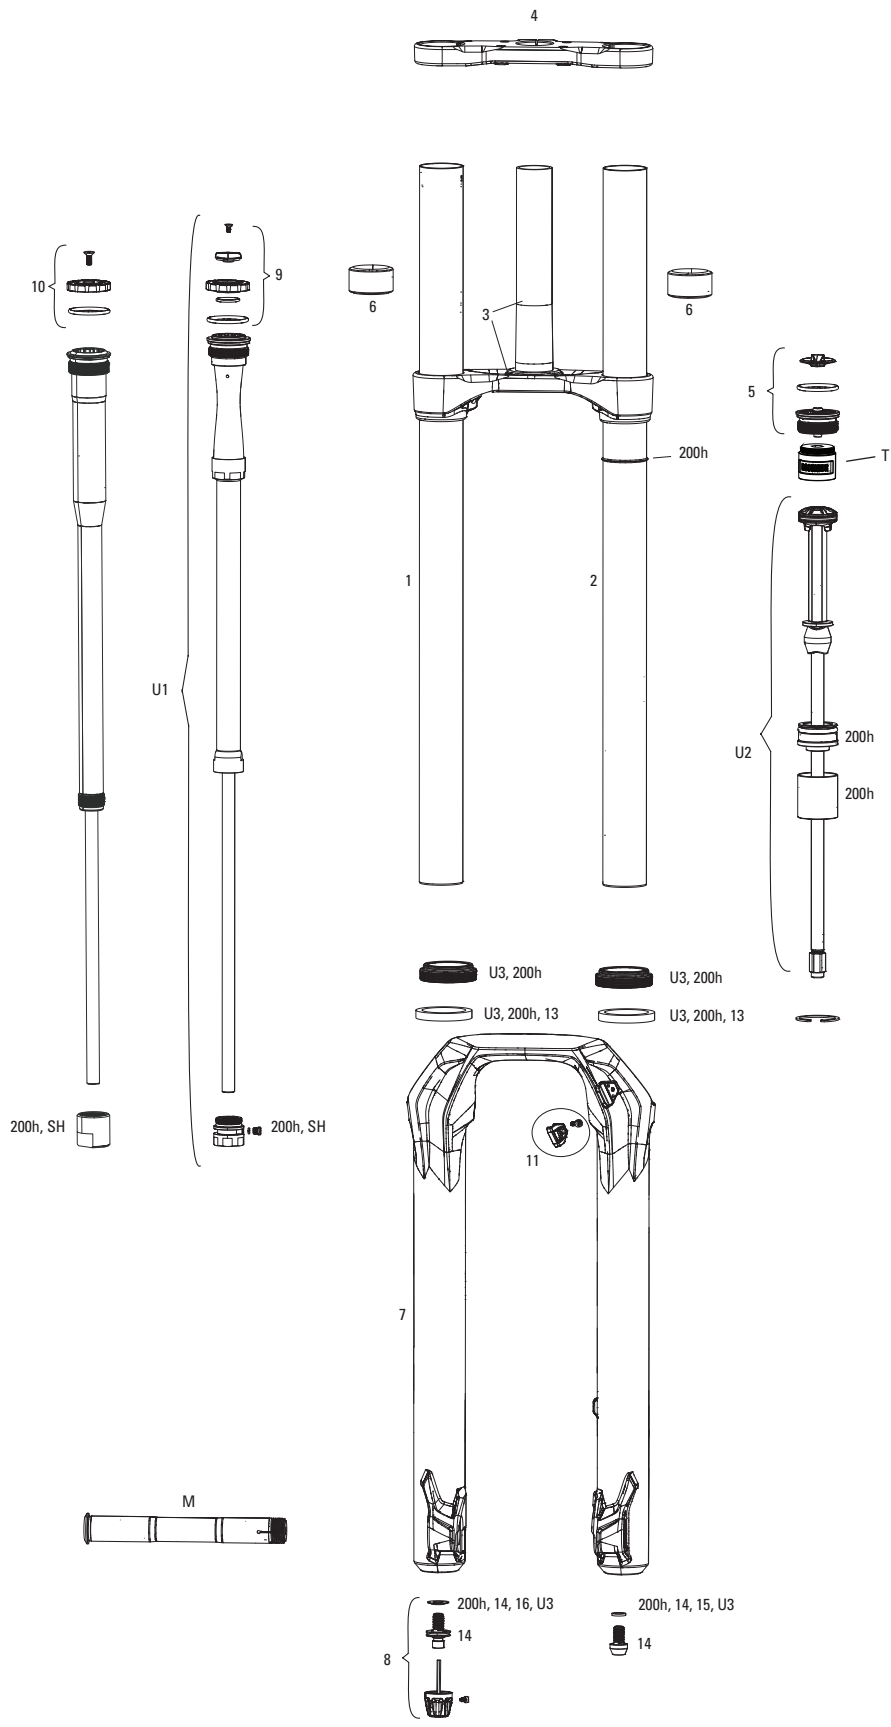

BOXXER SELECT/ULTIMATE C2 (2020-2023)
FS-BXR-SEL-C2, FS-BXR-ULT-C2

BOXXER SELECT/ULTIMATE C2 (2020-2023)

FS-BXR-SEL-C2, FS-BXR-ULT-C2

UPGRADES

U1	00.4020.171.000	DAMPER UPGRADE KIT - CHARGER2.1 RC2 CROWN HIGH SPEED, LOW SPEED COMPRESSION (INCLUDES COMPLETE RIGHT SIDE INTERNALS) - BOXXER 27.5"/29" C1-C2 (2019-2023)
U2	00.4019.933.000	AIR SPRING KIT - DEBONAIR 200MM (INCLUDES DEBONAIR ASSEMBLY, SEALHEAD) - BOXXER C1-C2 (2019-2023)
U2	00.4019.933.001	AIR SPRING KIT - DEBONAIR 190MM (INCLUDES DEBONAIR ASSEMBLY, SEALHEAD) - BOXXER C1-C2 (2019-2023)
U2	00.4019.933.002	AIR SPRING KIT - DEBONAIR 180MM (INCLUDES DEBONAIR ASSEMBLY, SEALHEAD) - BOXXER C1-C2 (2019-2023)
U3	00.4318.045.004	FORK DUST WIPER UPGRADE KIT - 35MM BLACK FLANGELESS ULTRA-LOW FRICTION SKF SEALS (INCLUDES DUST WIPERS, 4MM, 6MM FOAM RINGS-PIKE/LYRIKB1/YARI/REVELATION/BOXXER/DOMAIN/35/SID35MM/PSYLO

SERVICE

200	00.4318.025.130	200 HOUR/1 YEAR SERVICE KIT (INCLUDES DUST SEALS, FOAM RINGS, O-RING SEALS, CHGR2.1 DAMPER SEALHEAD, DB AIR SPRING SEALHEAD) - BOXXER ULT C2 (2020-2023)
200	00.4318.025.140	200 HOUR/1 YEAR SERVICE KIT (INCLUDES DUST SEALS, FOAM RINGS, O-RING SEALS, CHARGER RC DAMPER SEALHEAD, DB AIR SPRING SEALHEAD) - BOXXER SELECT C2 (2020-2023)

UPPERS

1	11.4018.093.000	FORK CSU UPPER TUBE - TAPER WALL, RIGHT, BLACK - BOXXER C1-C2 (2019-2023)
2	11.4018.093.001	FORK CSU UPPER TUBE - TAPER WALL, LEFT, BLACK - BOXXER C1-C2 (2019-2023)
3	11.4018.094.000	FORK CSU LOWER CROWN/STEERER ASSEMBLY GREY 35MM - 100S (27.5, 46 OFFSET)(29, 56 OFFSET) - BOXXER C1-C2 (2019-2023)
3	11.4018.094.001	FORK CSU LOWER CROWN/STEERER ASSEMBLY GREY 35MM - 00S (27.5, 36 OFFSET)(29, 46 OFFSET) - BOXXER C1-C2 (2019-2023)
4	11.4018.099.000	FORK CSU UPPER CROWN - 35MM, SHORT GREY- 100S (27.5, 46 OFFSET)(29, 56 OFFSET) - BOXXER C1-C2 (2019-2023)
4	11.4018.099.001	FORK CSU UPPER CROWN - 35MM, TALL GREY - 100S (27.5, 46 OFFSET)(29, 56 OFFSET) - BOXXER C1-C2 (2019-2023)
4	11.4018.099.002	FORK CSU UPPER CROWN - 35MM, SHORT GREY- 0 OS (27.5, 36 OFFSET)(29, 46 OFFSET) - BOXXER C1-C2 (2019-2023)
4	11.4018.099.003	FORK CSU UPPER CROWN - 35MM, TALL GREY - 0 OS (27.5, 36 OFFSET)(29, 46 OFFSET) - BOXXER C1-C2 (2019-2023)
5	11.4018.083.000	FORK SPRING AIR TOP CAP - 35MM (.5MM THREAD PITCH) BOOST™ 15X110 (INCLUDES SPLINED TOP CAP, VALVE COVER) - LYRIK A1+/YARI A1+/PIKE B1+/REVELATION A1+(35MM)/BOXXER 35MM/SID35MM
6	11.4015.361.000	FORK BUMPER STOP KIT - UPPER TUBE/FRADE (QTY 2) - DOMAIN DUAL CROWN/BOXXER 35MM

LOWERS

7	11.4018.091.006	FORK LOWER LEG - (FOIL DECALS INCLUDED) 27 20X110 BOOST™ RED - BOXXER C1-C2 (2019-2023)
7	11.4018.091.007	FORK LOWER LEG - (FOIL DECALS INCLUDED) 29 20X110 BOOST™ RED - BOXXER C1-C2 (2019-2023)
7	11.4018.091.008	FORK LOWER LEG - (FOIL DECALS INCLUDED) 27 20X110 BOOST™ GLOSS BLACK - BOXXER C1-C2 (2019-2023)
7	11.4018.091.009	FORK LOWER LEG - (FOIL DECALS INCLUDED) 29 20X110 BOOST™ GLOSS BLACK - BOXXER C1-C2 (2019-2023)
7	11.4018.095.001	FORK LOWER LEG - (DECALS NOT INCLUDED) 27 20X110 BOOST™ DIFFUSION BLACK - BOXXER C1-C2 (2019-2023)
7	11.4018.095.003	FORK LOWER LEG - (DECALS NOT INCLUDED) 29 20X110 BOOST™ DIFFUSION BLACK - BOXXER C1-C2 (2019-2023)
M	00.4318.027.000	AXLE MAXLE DH FRONT MTB 20X110 BOOST, LENGTH 158MM, THREAD LENGTH 10MM, THREAD PITCH M20X1.50 - BOXXER C1+D1+ (2019+)

TOKENS