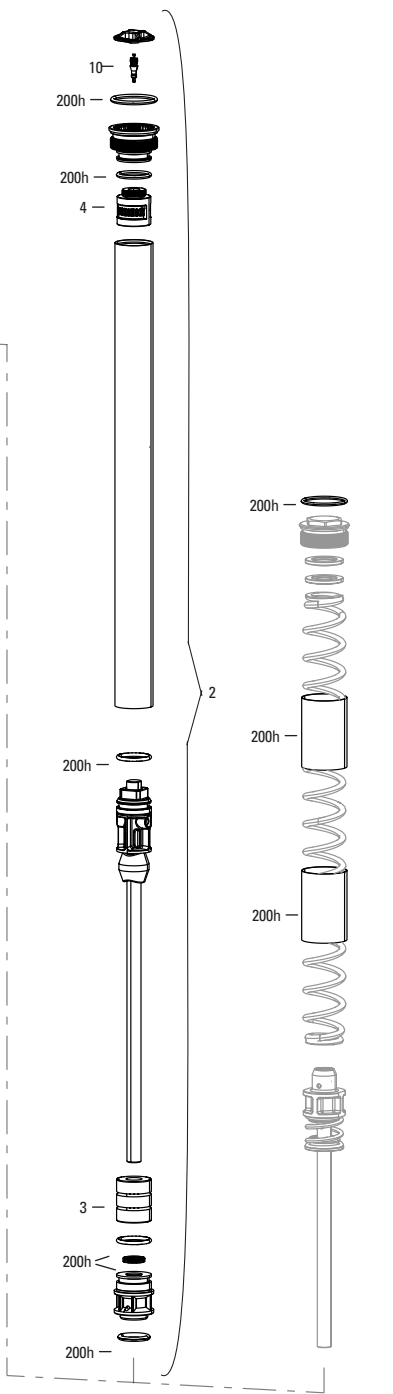

PSYLO SILVER RC/R A1 (2025+)

FS-PSYL-SRC-A1, FS-PSYL-SR-A1, FS-PSYL-SRCF-A1, FS-PSYL-SRF-A1

1. **Note:**
1. Fender mounting bolts are M3-5x11mm.
  2. Short fender does not fit the OE-only full fender lower legs.
  3. To convert from crown lockout to remote, or vice versa, a full damper assembly is required.
  4. Use air spring kit to upgrade and change firmness in coil forks.