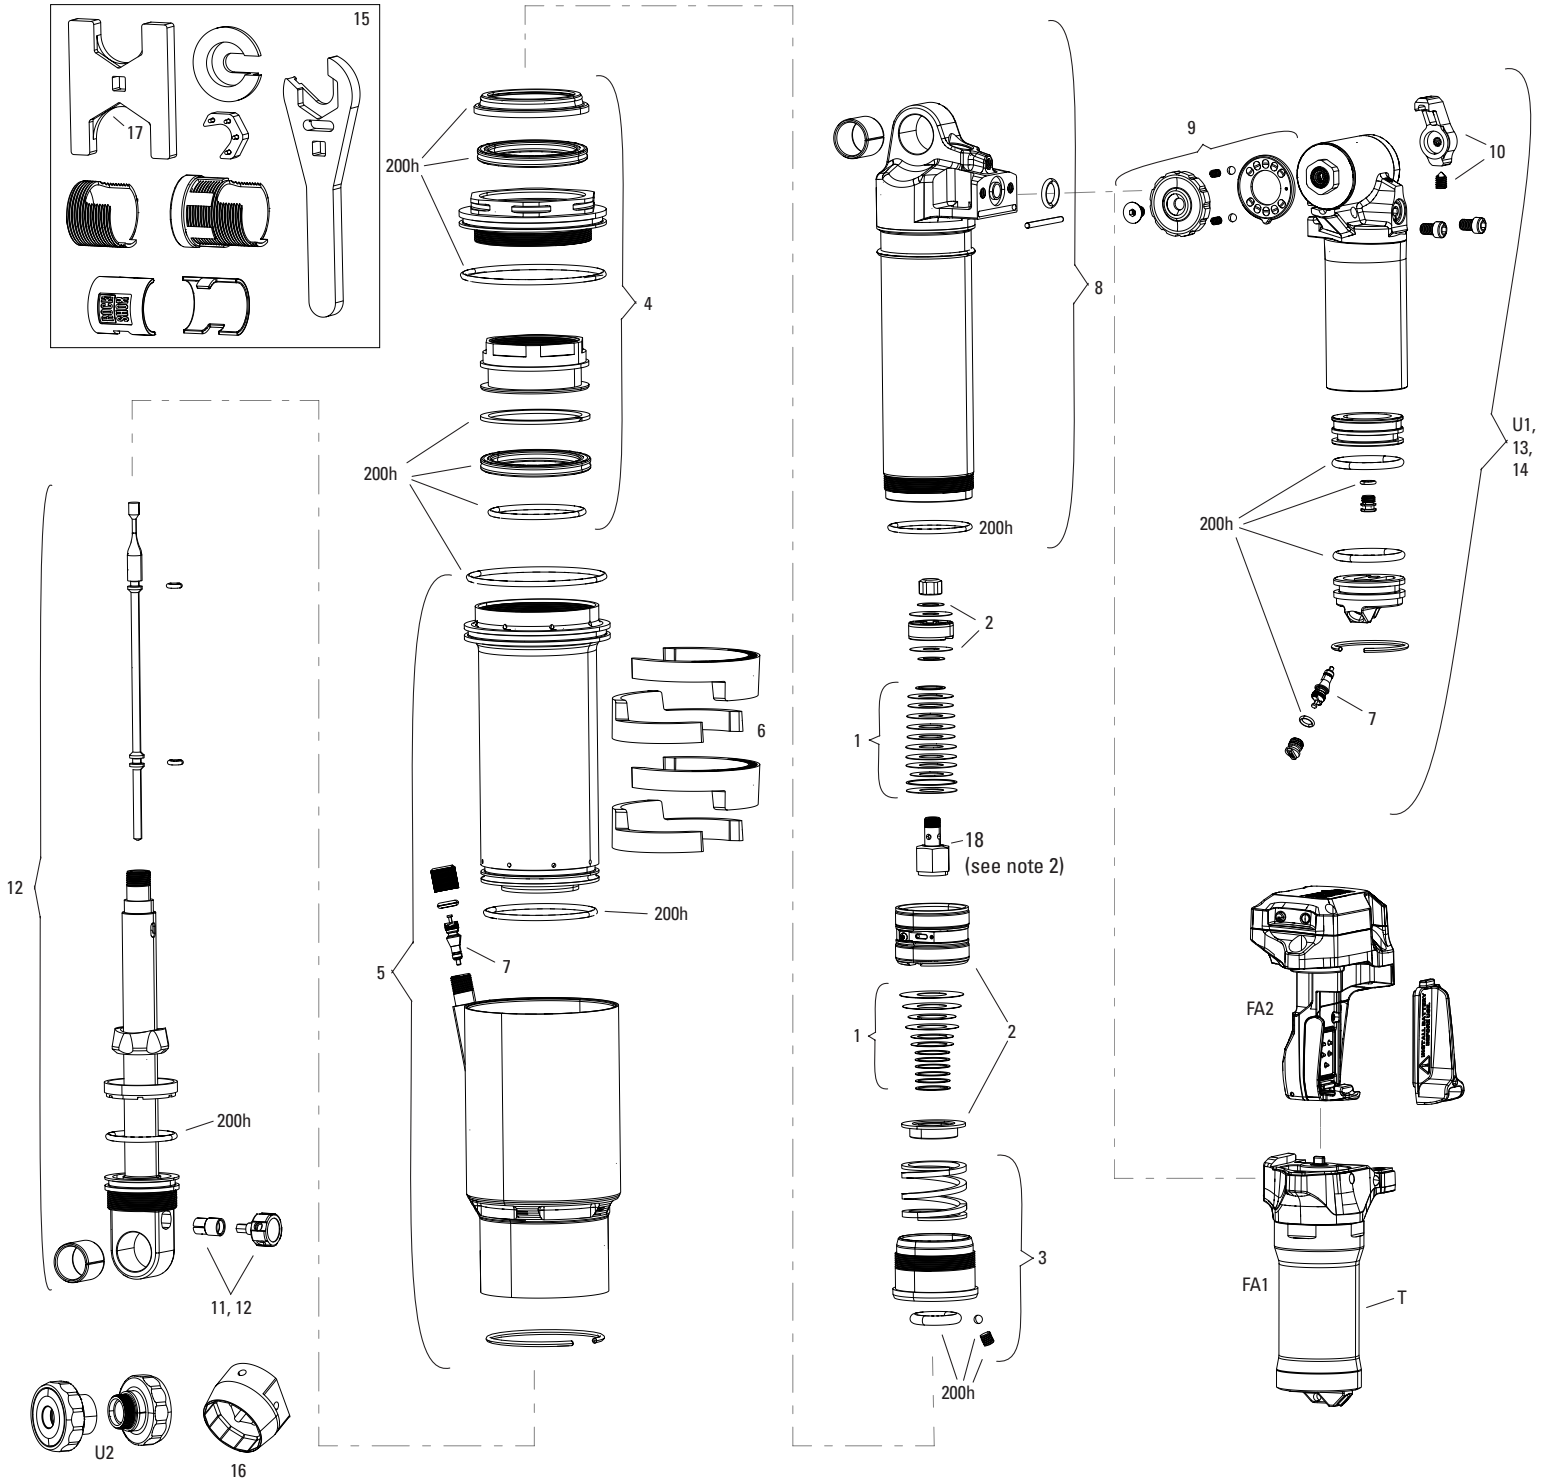

VIVID AIR C1 (2024+)

RS-VIVD-BSE-C1, RS-VIVD-SEL-C1, RS-VIVD-SELP-C1, RS-VIVD-ULT-C1, RS-VIVD-UDH-C1, RS-VIVD-UFA-C1

Note:

1. See the RockShox Rear Shock Piston Tuning Guide for detailed information regarding the shim stack order for the rebound and compression dampers
2. Travel change only recommended within root size ranges: 37.5-45, 47.5-55, 57.5-65, and 67.5-75. Travel change will result in incorrect sag gradients. Damper body, damper shaft, and air can are also REQUIRED if changing outside root size.