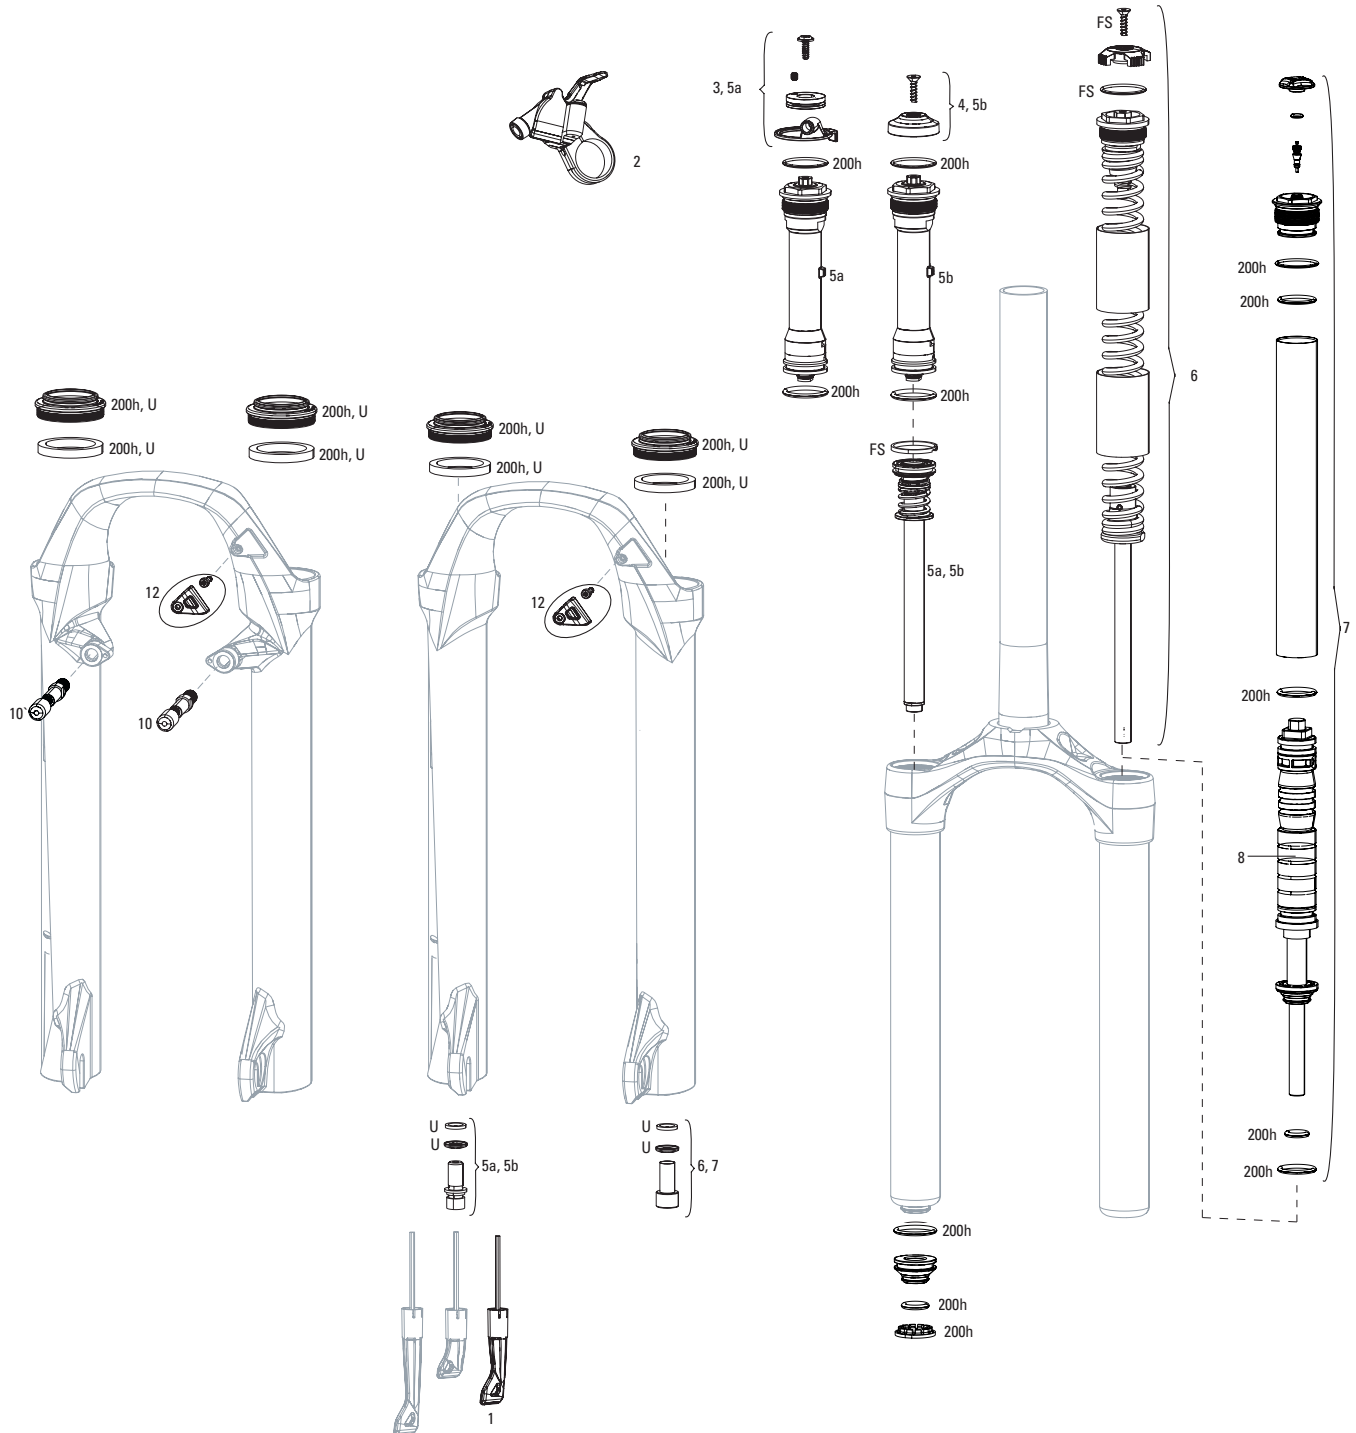

30 SILVER A1-A5 (2016-2021)

FS-30S-TK-A1, FS-30S-TK-A2, FS-30S-TK-A3, FS-30S-TK-A4, FS-30S-TK-A5

Note:

- 1. 200H service kits include replaceable o-rings, glide rings, crush washers, crush washer retainers and wiper seals.
- 2. Decal page can be found in back of the catalog.
- 3. A3 Spring Internals and Damper Internals (.8mm thread pitch) are not compatible with A1-A2 30 Silver (1.0mm thread pitch)