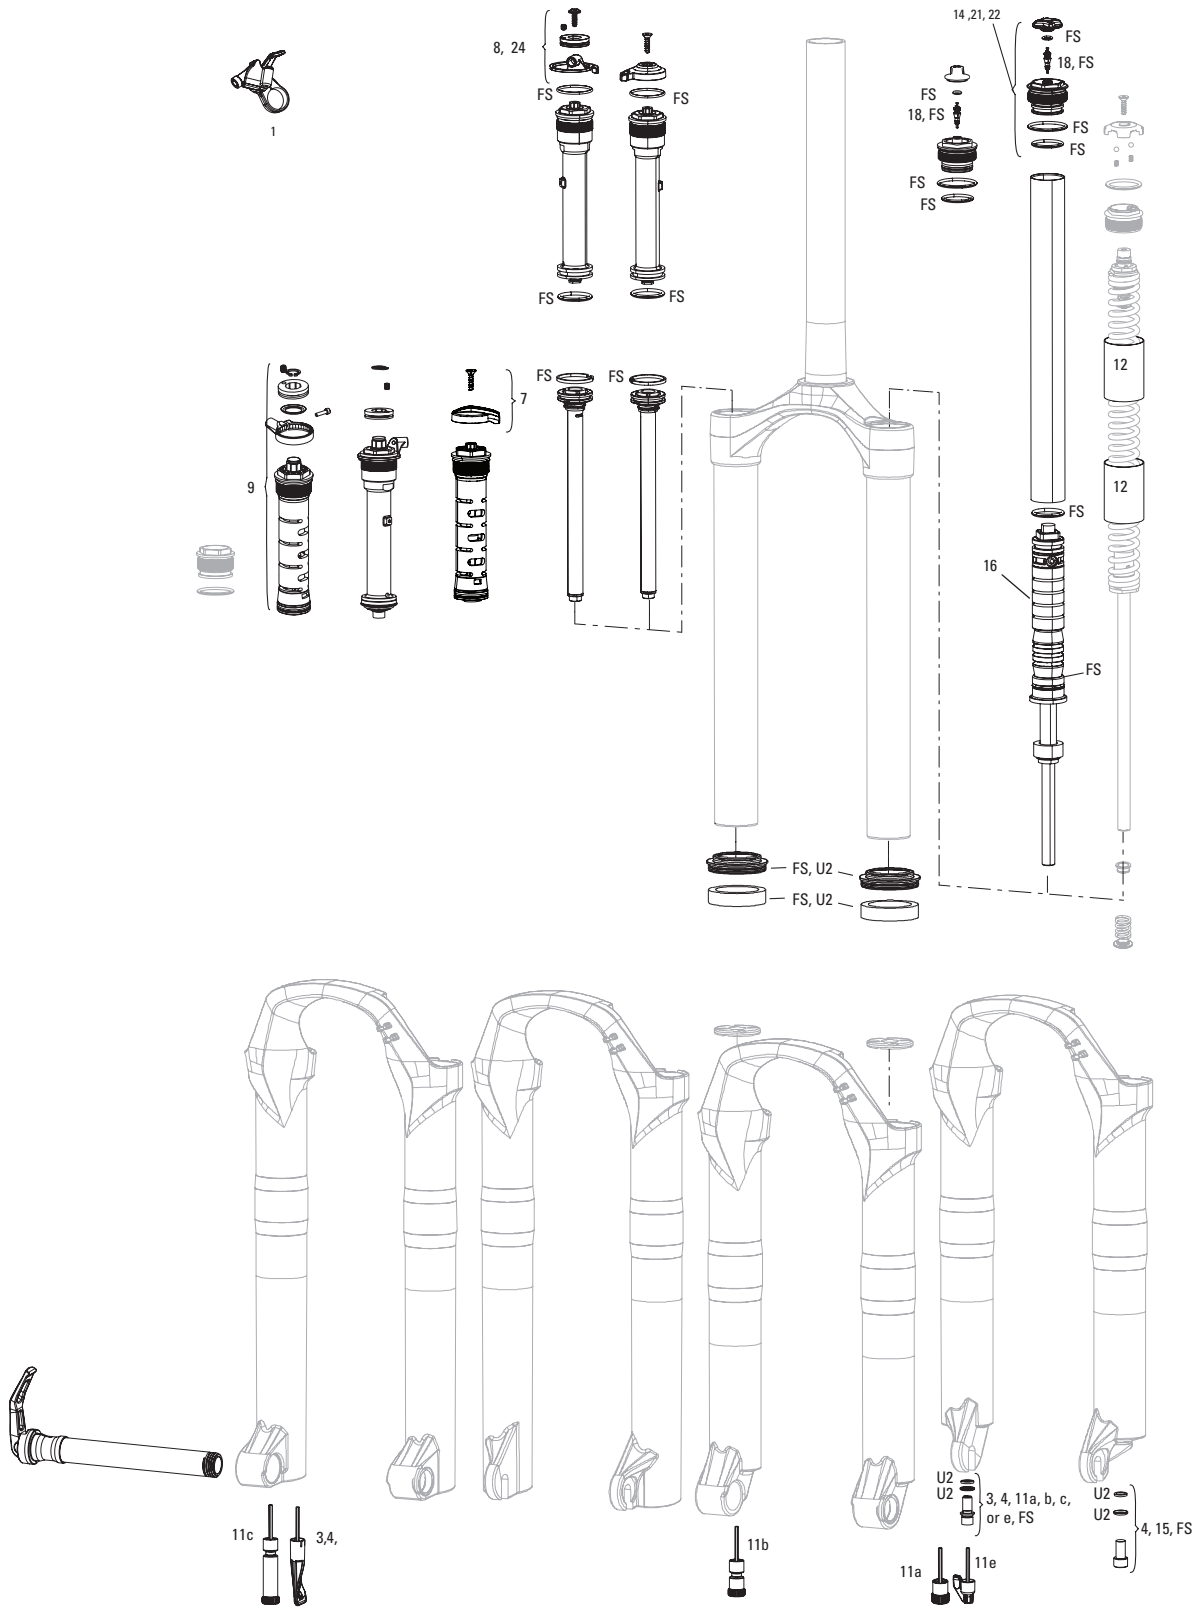

RECON SILVER A1-A3 (2011-2015)

FS-RCNS-TK-A1, FS-RCNS-R-A1, FS-RCNS-RL-A1, FS-RCNS-TK-A2, FS-RCNS-R-A2, FS-RCNS-TK-A3, FS-RCNS-R-A3

Note:

1. Full service kits include replaceable o-rings, glide rings, retaining rings, crush washers, crush washer retainers and shaft bolts/nuts. Not all service parts are pictured. All basic service kits include the following replaceable wear items: o-rings, glide rings, dust seals, and foam rings.
2. Convert from Crown Adjust to Remote Adjust: Remote compression damper requires remote compression adjuster spool, cable clamp and remote lever assembly.