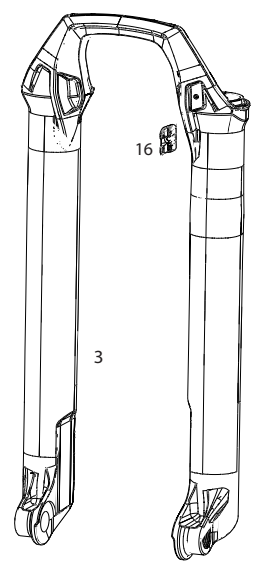

Note:
1. 2 Position dampers are compatible with OneLoc and 2P TwistLoc remotes.
2. 3 Position dampers are compatible with 3p TwistLoc remotes.
3. Complete damper upgrade kit required to convert from Crown Adjust to Cable Remote Adjust.
4. Decal and Maxle pages can be found in back of the catalog.
5. 15x110 Boost Maxle not compatible with 32mm SID C1, use 15x100 Maxle. See parts page for compatible parts.