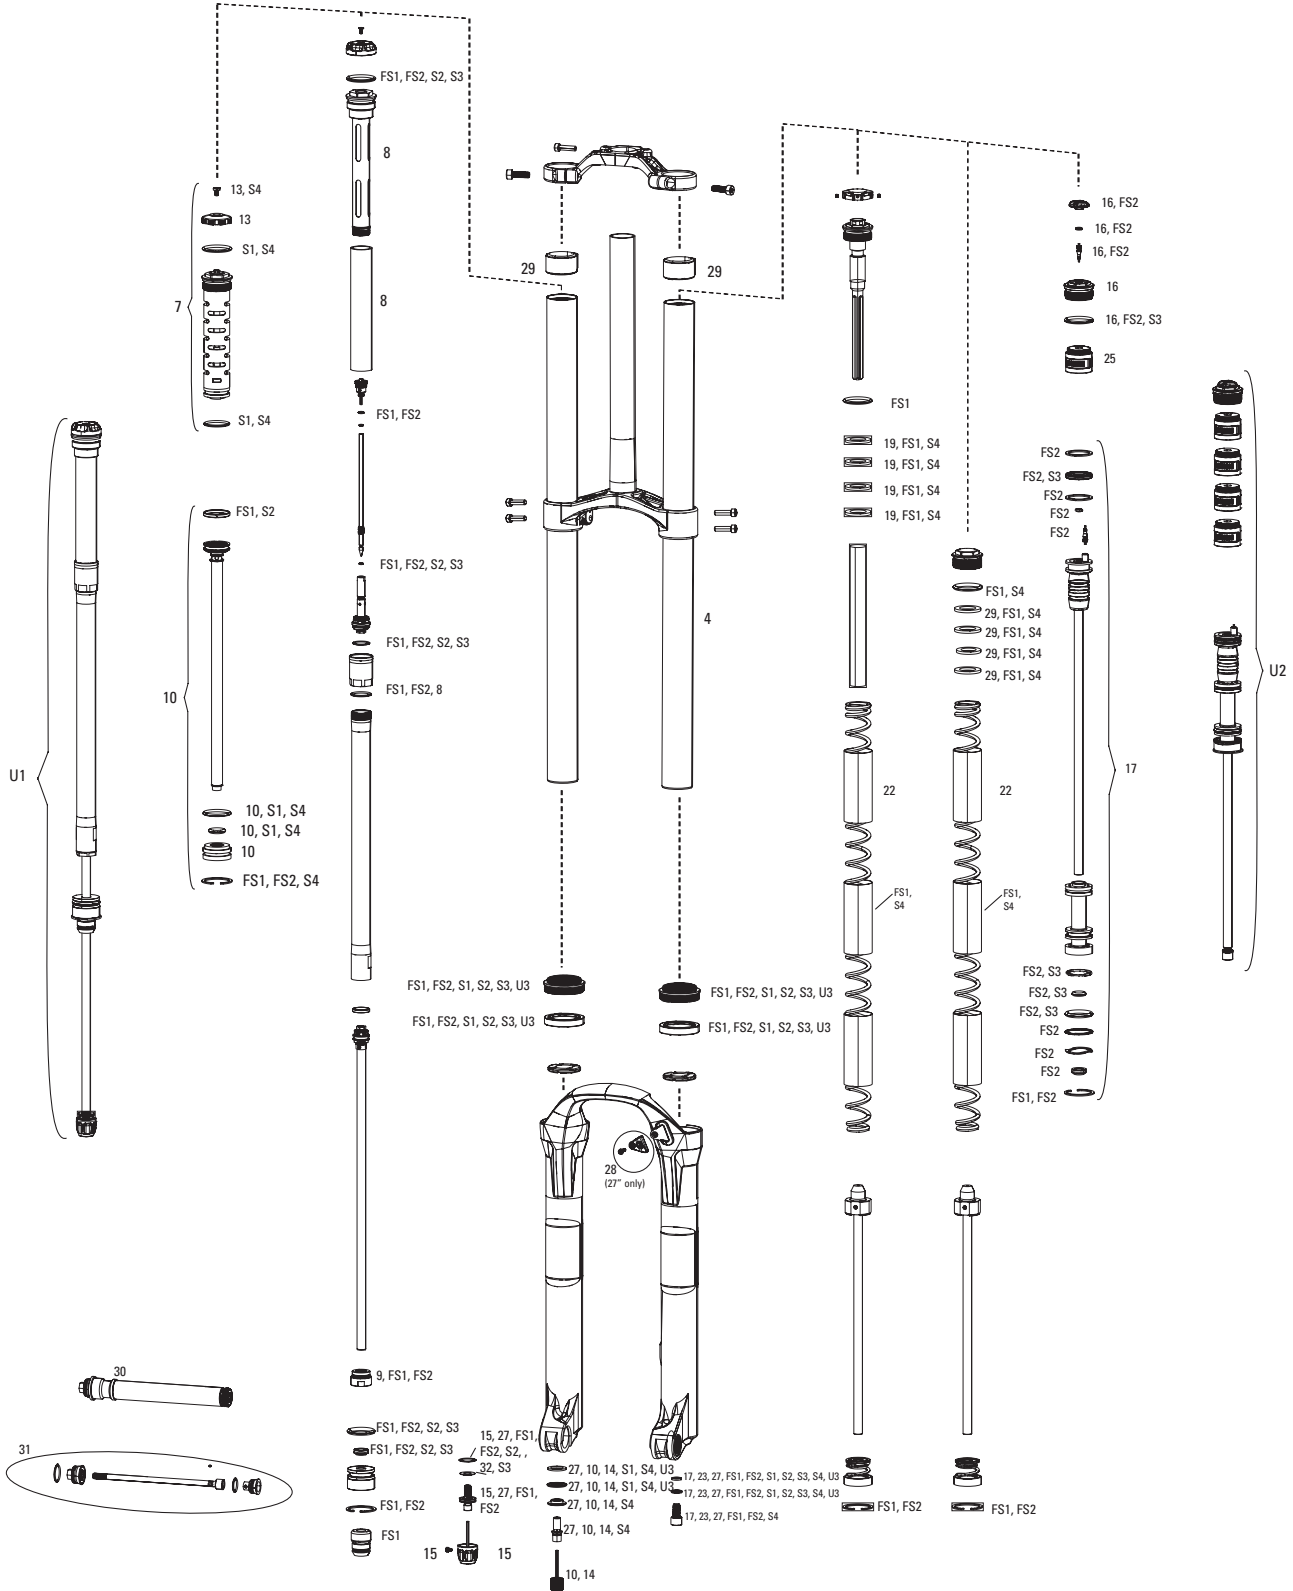

BOXXER 35mm B1-B2 (2015-2018)

FS-BXR-RC-B1, FS-BXR-WC-B1, FS-BXR-RC-B2, FS-BXR-WC-B2

Note:

1. Full service kits include replaceable o-rings, glide rings, retaining rings, crush washers, crush washer retainers and shaft bolts/nuts. All air service kits include replacement schrader valve cores.
2. BoXXer 26" forks have a 160 post mount brake and 27.5" forks have a 200mm post mount brake.
3. For Bottomless Token options, please see the respective page listed in the index.
4. A complete decal and maxle overview can be found in back of the catalog.
5. BoXXer B1-B2 series is non-boost spacing