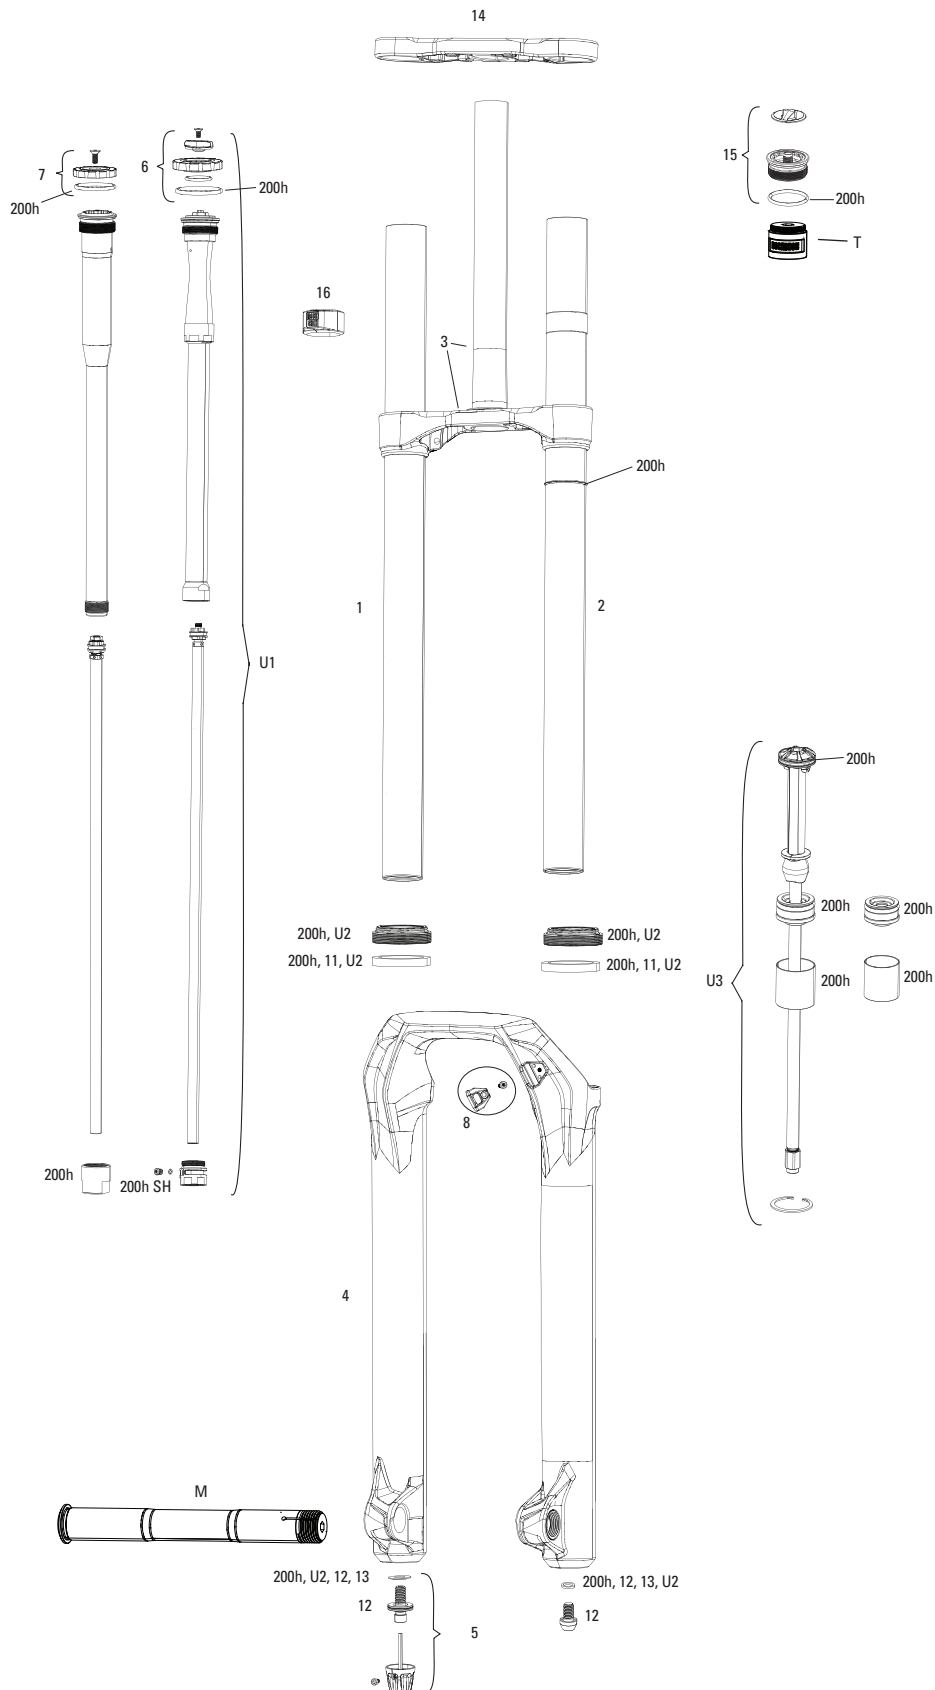

DAMPER

8	11.4018.082.004	FORK REBOUND DAMPER KNOB KIT - (INCLUDES ADJUSTER KNOB & BOLT) - CHARGER RC2/RCT2/RCT R - LYRIK, PIKE, BOXXER, ZEB
9	11.4018.082.005	FORK COMPRESSION DAMPER KNOB KIT - CHARGER 2/2.1 RC2 CROWN - LYRIK RC2 C1/ULTIMATE RC2 C2 (2019+)/PIKE RC2 ULTIMATE B3 (2020+)
10	11.4018.082.006	FORK COMPRESSION DAMPER KNOB KIT - CHRC CROWN- LYRIK RC SELECT+ C2 (2020+)/PIKE RC SELECT+ B3 (2020+)/BOXXER RC C1/RC SELECT C2 (2019+)
SH	11.4018.107.000	FORK DAMPER SEALHEAD ASSEMBLY - CHARGER 2.1 - LYRIK RCT3 B1+/RC C1+, PIKE RCT3 B1+/RC2 C1+, BOXXER RC2 C1+, LYRIK/PIKE/BOXXER SELECT/SELECT+/ULTIMATE (RC2/RCT3) C2+
SH	11.4018.107.001	FORK DAMPER SEALHEAD ASSEMBLY - CHARGER 2.1 - LYRIK RCT3 B1+/RC C1+, PIKE RCT3 B1+/RC2 C1+, BOXXER RC2 C1+, LYRIK/PIKE/BOXXER SELECT/SELECT+/ULTIMATE (RC2/RCT3) C2 - BULK, QTY10

SPARES

11	11.4018.115.002	FORK HOSE CLAMP - BOXXER C1+ (2019+) GREY
13	11.4018.028.005	FORK FOAM RING KIT - 35MM X 6MM (QTY 20) - PIKE A1-B4/LYRIK A1-C3/YARI A1-B3/BOXXER A1-C2/DOMAIN DUAL CROWN A1/PSYLO A1+
14	11.4015.403.090	FORK SHAFT FASTENER KIT - (INCLUDES SHAFT BOLTS & CRUSH WASHERS) - REVELATION RC A1+/YARI CHRC A1+, LYRIK/PIKE/PIKE DJ/BOXXER/ZEB CHARGER A1+
15	11.4015.259.000	FORK CRUSH WASHERS - 8MM (QTY 50)
ns	11.4308.327.002	AIR VALVE KIT - SCHRADER CORE (QTY 2) - FORKS/SHOCKS/REVERB
ns	11.4018.059.000	FORK CALIPER SPACER KIT - 3S (ALLOWS FOR 203MM BRAKE ROTOR) - BOXXER B1+/ZEB A1+
16	11.4018.127.000	FORK CRUSH WASHERS (FLANGED 8MM) QTY 50 (ZEB , BOXXER 35MM, 35G, 35S, REVELATION RC/CHRC, YARI, PIKE RC B1+, LYRIK RC C1+
ns	11.4118.107.000	SCHRADER AIR CAP - (INCLUDES CAP AND O-RING) - ROCKSHOX UNIVERSAL AIR CAP FOR FORKS AND SHOCKS

TOOLS/GREASE/FLUIDS

ns	00.4318.032.000	FORK LOWER LEG DUST SEAL INSTALLATION TOOL 35MM (FOR FLANGELESS AND FLANGED DUST SEALS)
ns	00.4315.023.010	HIGH-PRESSURE FORK/SHOCK PUMP (300 PSI MAX) ROCKSHOX
ns	00.4315.023.040	HIGH-PRESSURE FORK/SHOCK PUMP (300 PSI MAX) ROCKSHOX DIGITALGAUGE
ns	00.4315.022.010	REAR SHOCK SCHRADER VALVE REMOVAL TOOL ROCKSHOX
ns	11.4318.016.000	MAXIMA PLUSH DYNAMIC SUSPENSION LUBE LIGHT, 120ML BOTTLE (REPLACES 0W-30) - PIKE/REVELATION/LYRIK/YARI/BOXXER/ZEB/DOMAIN/REVERB XPLR/SHOCK AIR CANS
ns	11.4318.016.001	MAXIMA PLUSH DYNAMIC SUSPENSION LUBE LIGHT, 1 LITER BOTTLE (REPLACES 0W-30) - PIKE/REVELATION/LYRIK/YARI/BOXXER/ZEB/DOMAIN/REVERB XPLR/SHOCK AIR CANS
ns	11.4318.016.002	MAXIMA PLUSH DYNAMIC SUSPENSION LUBE HEAVY, 120ML BOTTLE - SID/SIDSL/RUDY/PIKE/LYRIK/ZEB - LOWER LEGS/AIR SPRINGS
ns	11.4318.016.003	MAXIMA PLUSH DYNAMIC SUSPENSION LUBE HEAVY, 1 LITER BOTTLE - SID/SIDSL/RUDY/PIKE/LYRIK/ZEB - LOWER LEGS/AIR SPRINGS
ns	11.4115.094.030	MAXIMA SUSPENSION OIL PLUSH, 3WT 1 LITER BOTTLE - REAR SHOCK/CHARGER DAMPER
ns	00.4318.007.000	ROCKSHOX CHARGER DAMPER STANDARD BLEED KIT (INCLUDES SYRINGE, CHARGER1 FITTING, STANDARD FITTING, SUSPENSION OIL 3W) - CHARGER/RACEDAY DAMPERS
ns	00.4318.008.000	GREASE SRAM BUTTER 20ML SYRINGE, FRICTION REDUCING GREASE BYSLICKOLEUM - DOUBLE TIME HUB PAWLS, FORKS & REVERB SERVICE
ns	00.4318.008.001	GREASE SRAM BUTTER 10Z CONTAINER, FRICTION REDUCING GREASE BY SLICKOLEUM - DOUBLE TIME HUB PAWLS, FORKS & REVERB SERVICE
ns	00.4318.008.003	GREASE SRAM BUTTER 500ML CONTAINER, FRICTION REDUCING GREASE BY SLICKOLEUM - RECOMMENDED FOR SRAM DOUBLE TIME HUBS & WHEELS, ROCKSHOX FORKS AND REVERB SERVICE
ns	00.4318.012.013	ROCKSHOX GLASS FIBER REINFORCED NYLON NON-SCRATCH O-RING PICK TOOLS (QTY 5, FOR USE ON SUSPENSION PRODUCTS)

BOXXER C1 (2019)
FS-BXR-RC-C1, FS-BXR-WC-C1

Note:
1. To change offset purchase upper and lower crown together (matching offset)
2. BoXXer C1 forks have a 200mm post mount brake.