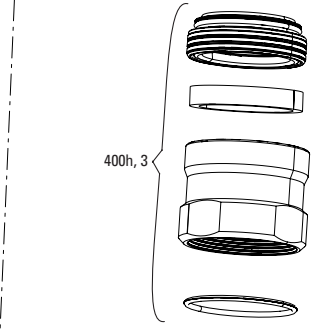

REVERB B1 (2017-2019)
SP-RVB-B1, SP-RVB-1X-B1

REVERB B1 (2017-2019)

SP-RVB-B1, SP-RVB-1X-B1