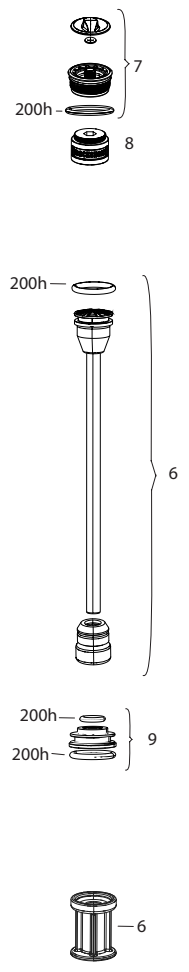

Note:
1. 2 Position dampers are compatible with OneLoc and 2P TwistLoc remotes.
2. 3 Position dampers are compatible with 3p TwistLoc remotes.
3. Complete damper upgrade kit required to convert from Crown Adjust to Cable Remote Adjust.
4. Decal and Maxle pages can be found in back of the catalog.
5. 15x110 Boost Maxle not compatible with 32mm SID C1, use 15x100 Maxle. See parts page for compatible parts.