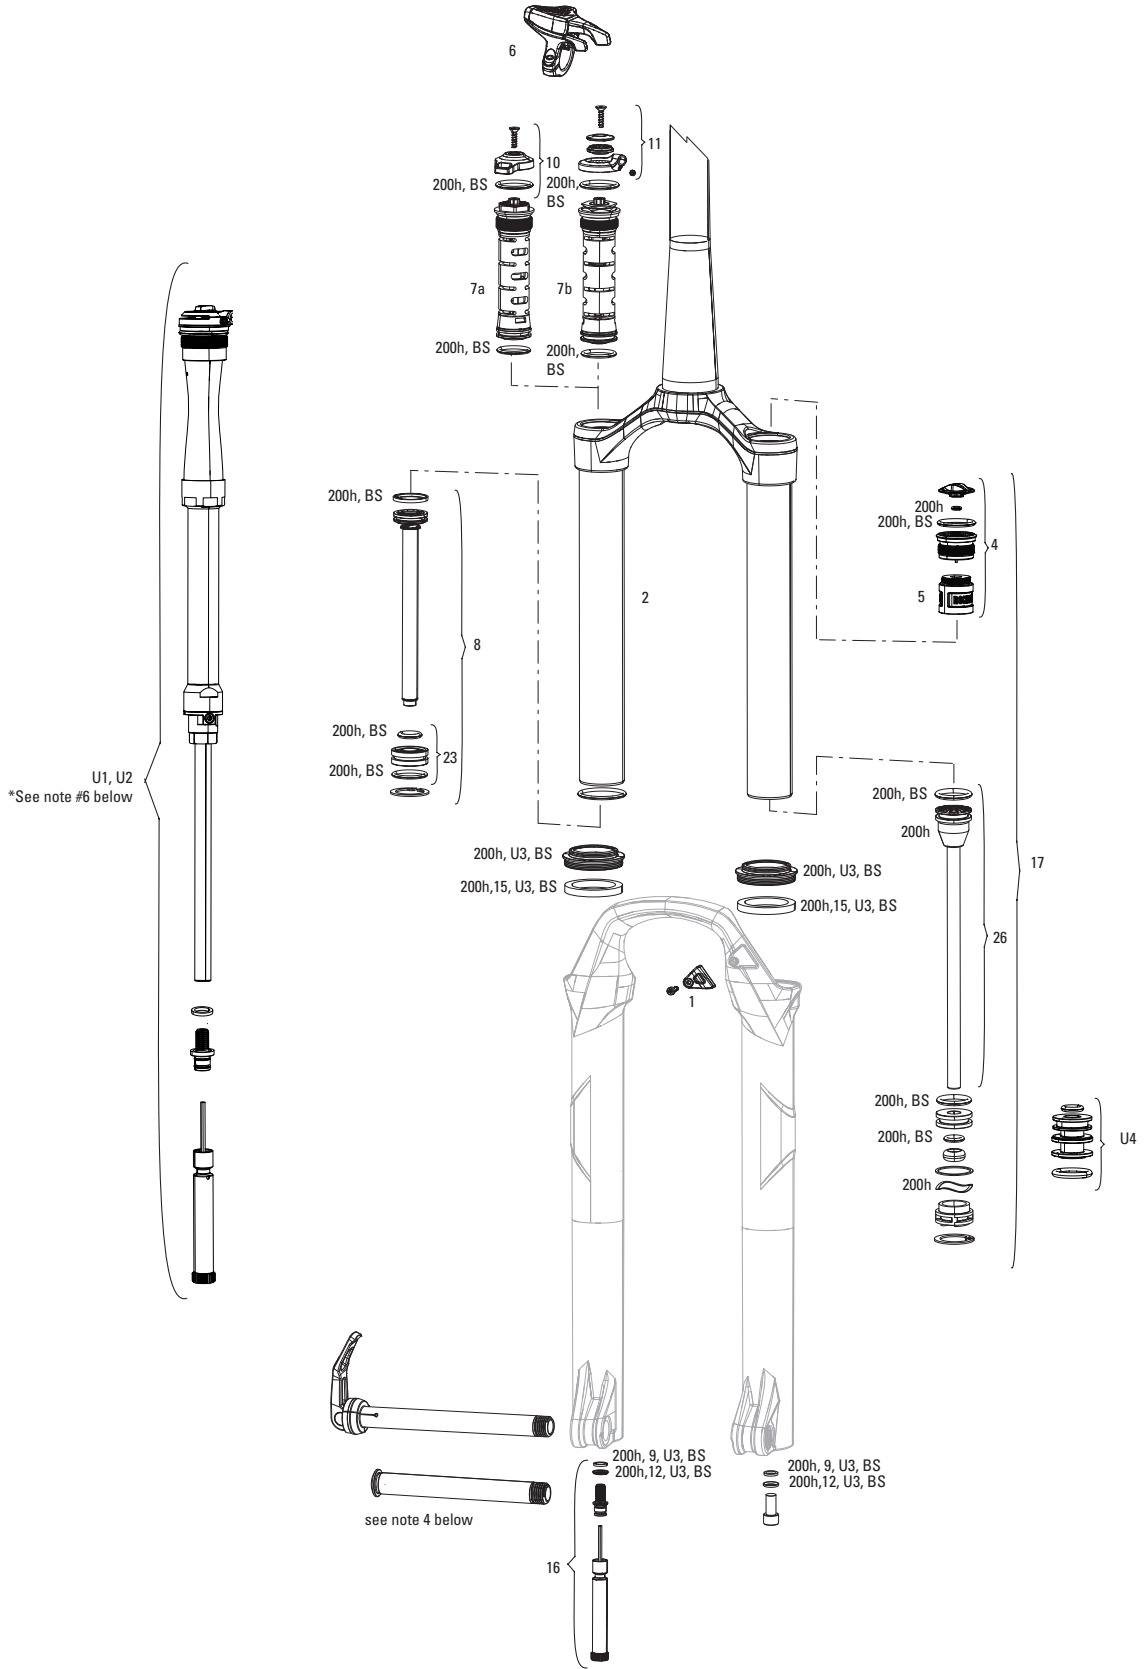

REBA-12 non-Boost - A2-A8 (2012-2025)

FS-REBA-12NB-A2, FS-REBA-12NB-A3, FS-REBA-12NB-A4, FS-REBA-12NB-A5, FS-REBA-12NB-A6, FS-REBA-12NB-A7, FS-REBA-12NB-A8

1. **Note:**
1. Reba-12 max travel is 120mm.
  2. Reba-12 nonBoost stock configurations were 80,90,95,100,110, and 120mm.
  3. Convert from Crown Adjust to Cable Remote Adjust: complete damper upgrade kit
  4. Decal and Maxle pages can be found in back of the catalog.
  5. Part descriptions on the following page that include a "B" are specifically for "Boost" forks. Parts that include an "NB" are specifically for "non-Boost" forks. Parts without either designation are compatible with both Boost and non-Boost forks.
  6. Charger damper upgrade only compatible with 27.5" and 29" chassis. Charger damper will NOT fit in 26" fork.