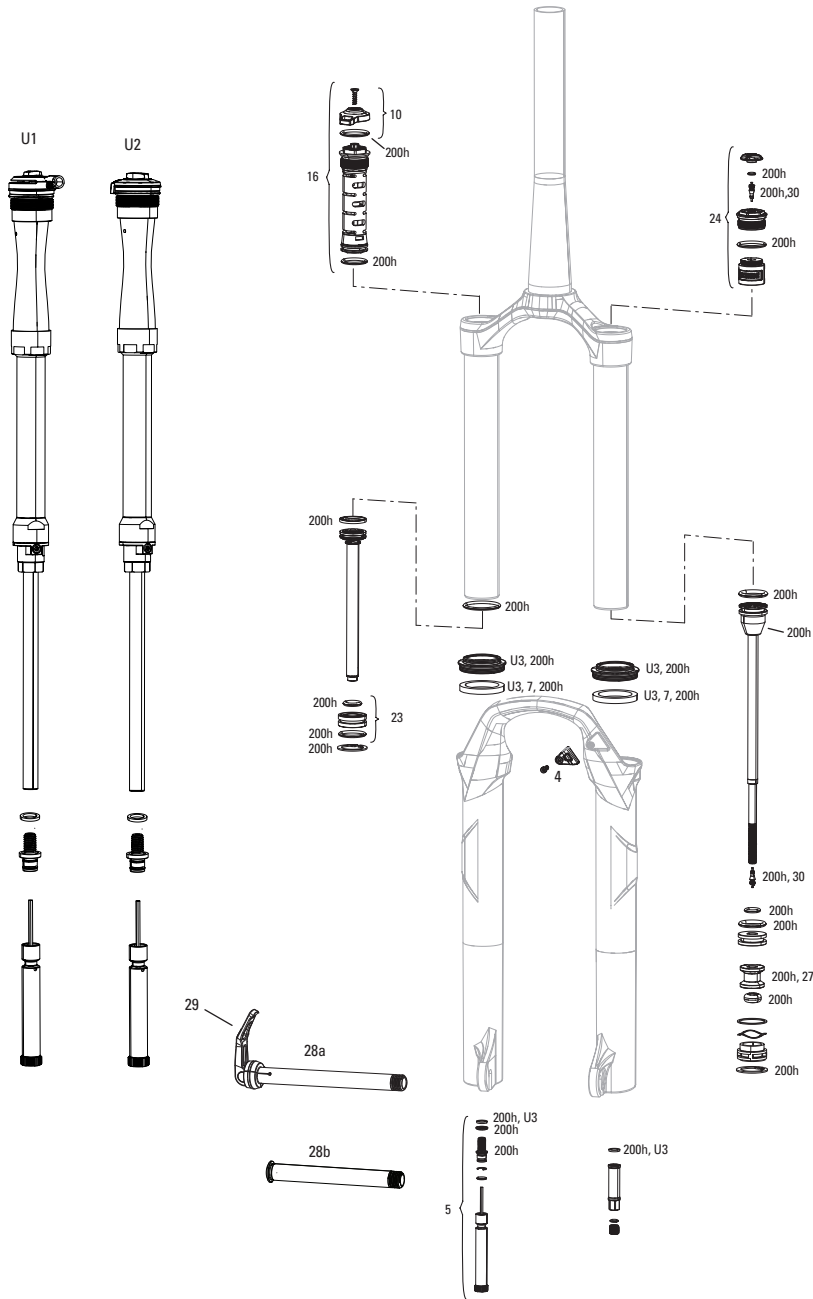

REBA-12 Dual Air – A1(2011-2012)
FS-REBA-12DA-A1

Notes:

1. Reba-12 Dual Air max travel is 120mm.
2. Reba-12 Dual Air stock configurations were 80,90,100,110, and 120mm.