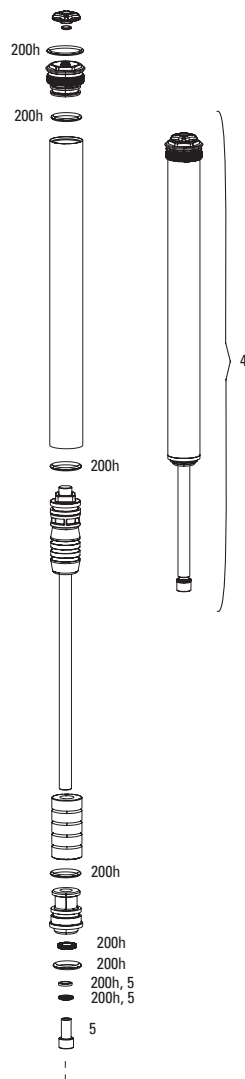

SEKTOR SILVER RL A2 (2017-2018)

FS-SKTS-RL-A2

U1, 1

1. **Note:**
1. All basic service kits include the following replaceable wear items: o-rings, glide rings, dust seals, and foam rings.
  2. Convert from Crown Adjust to Remote Adjust: Remote compression damper, remote compression adjuster spool, cable clamp and remote lever assembly.
  3. Thread Pitch is 0.8mm for Recon Silver C1 and Sektor Silver A2
  4. Maximum Tire Diameter: 714mm Maximum Tire Width: 81mm
  5. 32mm Boost lower legs use flangeless wiper seals.
  6. 6 Decal and Maxle pages can be found in back of the catalog.