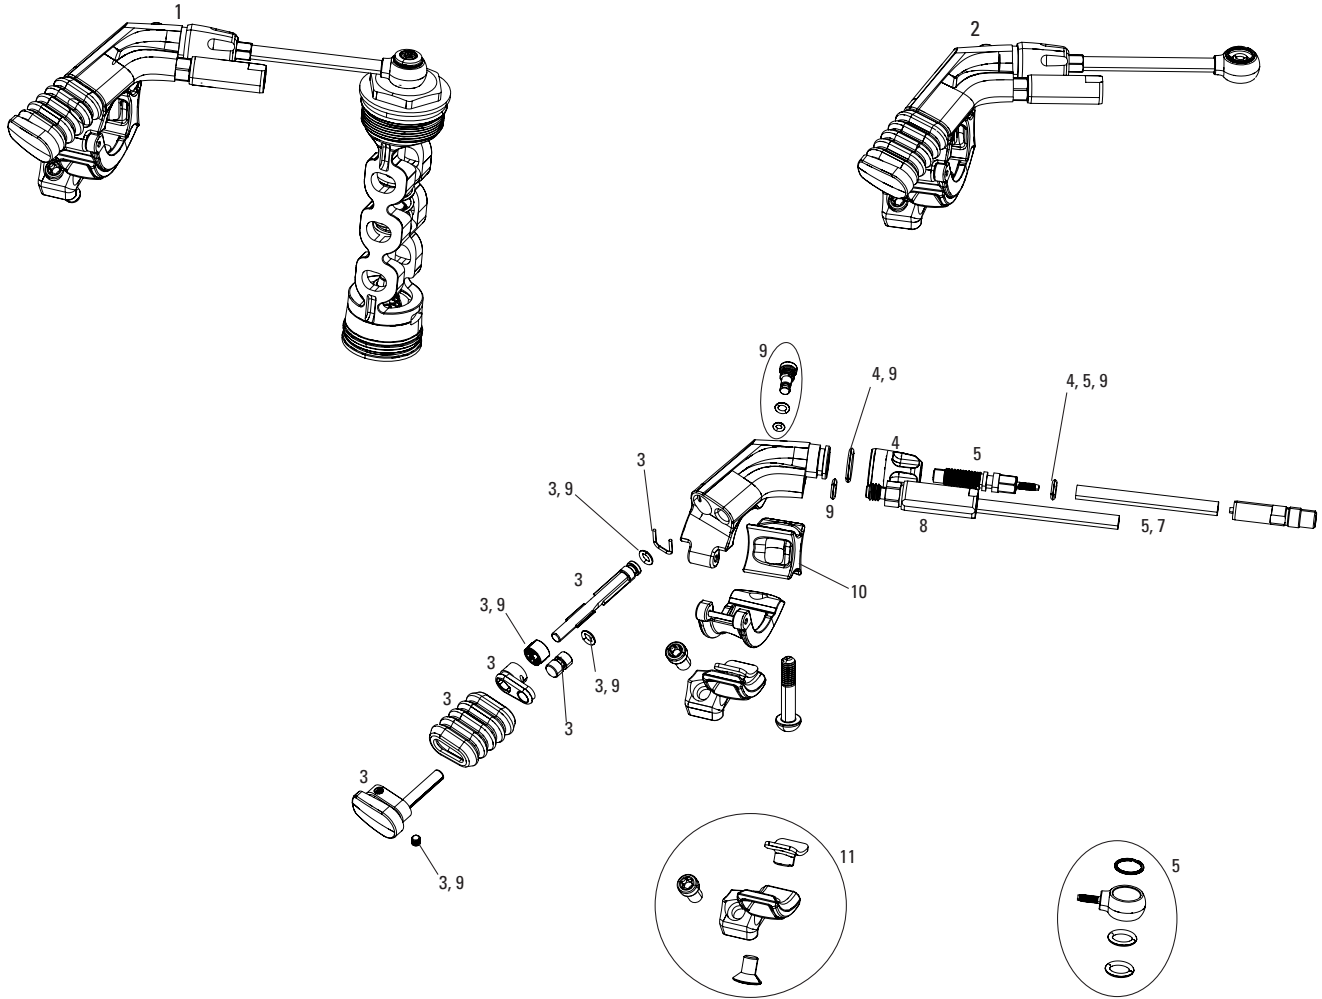

XLOC FULL SPRINT A1 (2014-2019)

1	00.4318.004.001	REMOTE UPGRADE KIT - XLOC FULL SPRINT - INCLUDES MOTION CONTROL X DNA COMP DAMPER, REAR SHOCK HYDRAULIC HOSE, BLEED SYRINGES, LEFT, MMX, BLACK - SIDB (2011-2016)
1	00.4318.004.002	REMOTE UPGRADE KIT - XLOC FULL SPRINT - INCLUDES MOTION CONTROL X DNA COMP DAMPER, REAR SHOCK HYDRAULIC HOSE, BLEED SYRINGES, RIGHT, MMX, BLACK - SIDB (2011-2016)
2	11.4315.013.070	REMOTE - XLOC FULL SPRINT LEFT GOLD ADJUSTER (INCLUDES HOSE/BANJO) - SID/REVELATION/MONARCH XX
2	11.4315.013.080	REMOTE - XLOC FULL SPRINT RIGHT GOLD ADJUSTER (INCLUDES HOSE/BANJO) - SID/REVELATION/MONARCH XX
3	11.4318.007.000	REMOTE BUTTON KIT - XLOC FULL SPRINT (INCLUDES, BUTTON, BOOT, HYDRAULIC PISTON ASSEMBLY, XLOC FULL SPRINT) - XLOC FULL SPRINT W/GOLD ADJUSTER
4	11.4318.008.000	REMOTE ADJUSTER KIT - XLOC FLOODGATE - XLOC SPRINT/FULL SPRINT - GOLD ADJUSTER 2014-2016
5	11.4018.060.000	REMOTE HYDRAULIC HOSE KIT - (INCLUDES RETAINING RING, BANJO O-RINGS & HOSE BARB O-RING) - XLOC
7	11.4318.002.020	REMOTE HYDRAULIC HOSE KIT - 2000M XLOC FULL SPRINT CONNECTAMAJIG (INCLUDES, BARB, COMPRESSION NUT & CONNECTAMAJIG) - MONARCH XX FULLSPRINT
8	11.4318.005.000	REMOTE CONNECTAMAJIG COLLAR - BLACK - REVERB/XLOC FULL SPRINT
9	11.4318.006.010	REMOTE SERVICE KIT - XLOC FULL SPRINT (INCLUDES RATCHET WHEEL & O-RINGS) - MONARCH XX/SID/REVELATION
10	11.6818.001.000	REMOTE DISCRETE PUCK - HYDRAULIC REMOTE (SPACER) FOR XLOC REMOTES QTY2
11	11.5315.049.010	DISC BRAKE LEVER CLAMP SHIFTER MOUNTING BRACKET - (MMX) LEFT - GUIDE ULT/RSC/RS/RE/R, LEVEL ULT/TLM/TL, CODE RSC/R, DB5 ELIXIR 9/7/CR MAG/X0/ XX, QTY 1
11	11.5315.049.020	DISC BRAKE LEVER CLAMP SHIFTER MOUNTING BRACKET - (MMX) RIGHT - GUIDE ULT/RSC/RS/RE/R, LEVEL ULT/TLM/TL, CODE RSC/R, DB5 ELIXIR 9/7/CR MAG/X0/ XX, QTY 1
ns	11.4315.011.030	ROCKSHOX BLEED KIT (XLOC/TOTEM) QTY 2 (INCLUDES TWO SYRINGES AND FITTINGS, ONE TORX TOOL)
ns	00.4318.007.001	ROCKSHOX STANDARD BLEED KIT (INCLUDES 2 SYRINGES/FITTINGS, REVERB HYDRAULIC FLUID, 120ML BOTTLE NEW)
ns	11.4315.021.070	ROCKSHOX REVERB HYDRAULIC FLUID, 120ML BOTTLE - REVERB A1-B1 POST/ALL REVERB REMOTES/SPRINT REMOTES
ns	11.4015.354.040	ROCKSHOX REVERB HYDRAULIC FLUID, 1 LITER BOTTLE - REVERB A1-B1 POST/ALL REVERB REMOTES/SPRINT REMOTES