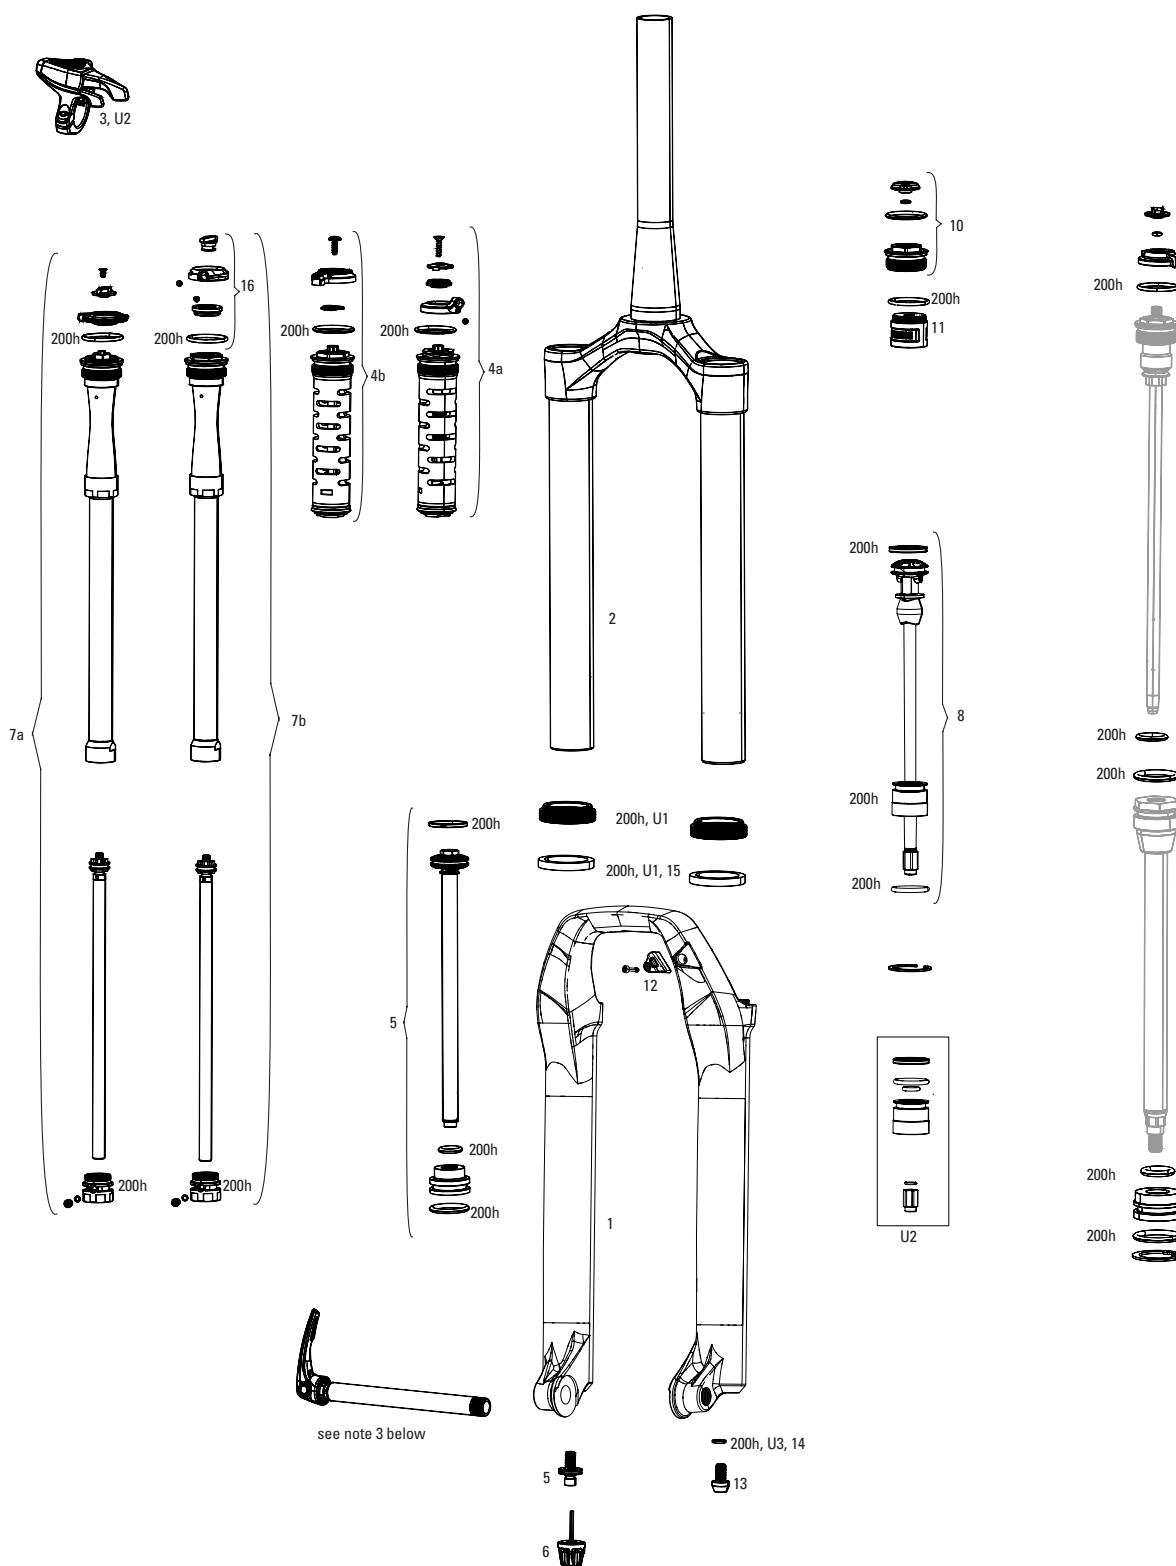

REVELATION RC 35mm A1-A3/CHRC A1 (2018-2022)

FS-RVL-RC-A1, FS-RVL-RC-A2, FS-RVL-RC-A3, FS-RVL-CHRC-A1

Note:

1. 200H/1 year service kits include replaceable o-rings, glide rings, retaining rings, crush washers, crush washer retainers. All air service kits include replacement schrader valve cores.
2. 2018+ Revelation has 35mm upper tubes, not compatible with 32mm Revelation chassis parts.
3. Decal and Maxle pages can be found in back of the catalog.