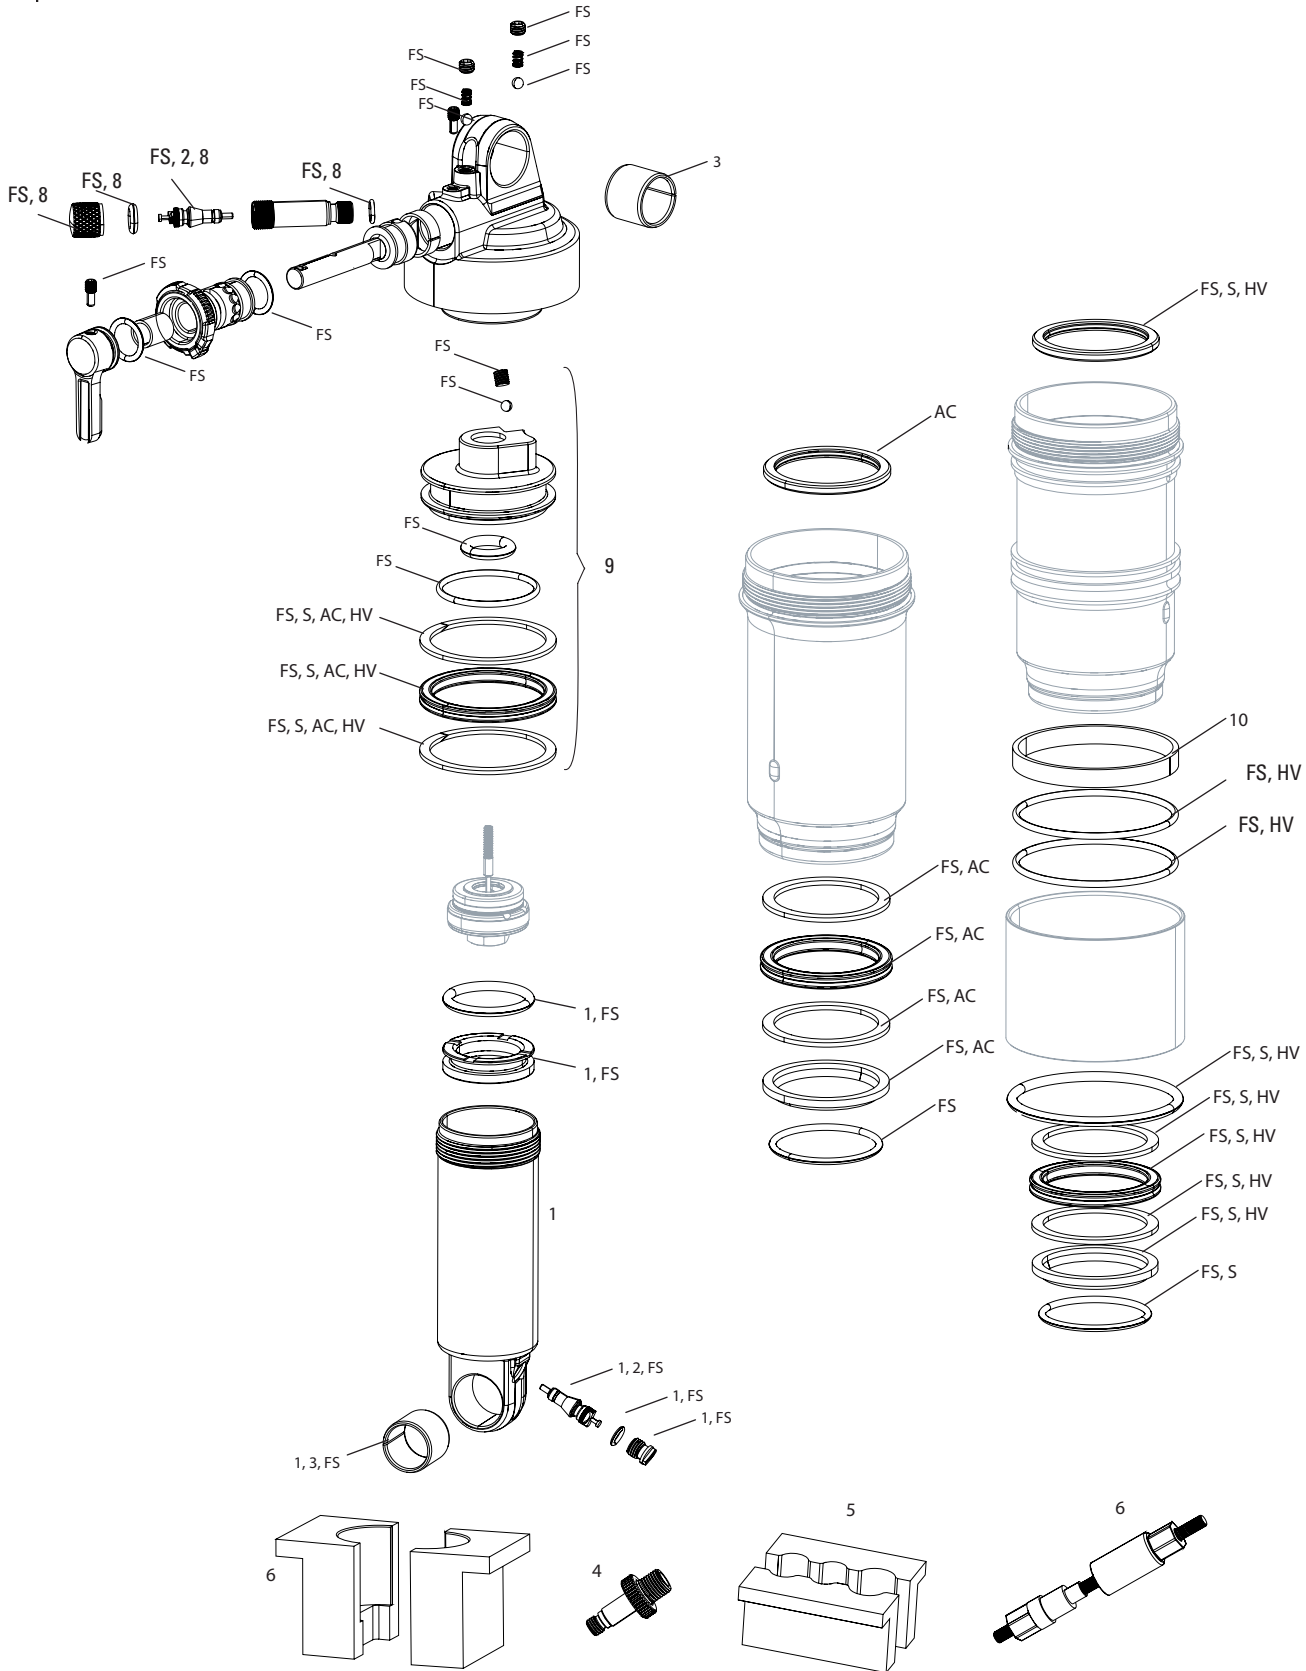

MONARCH RT3 B1 (2013)

RS-MNR-RT3-B1

Note:

1. 2013 Monarch RT3 parts, including air cans, are not compatible with pre-2013 Monarch rear shocks.
2. 2013 Monarch RT3 shaft and shaft adjuster rod are not serviceable. Do not attempt to disassemble.
3. Use 1/2"x1/2" Rear Shock Bushing/Mount Hardware Tool to remove and install eyelet bushing and mounting hardware.