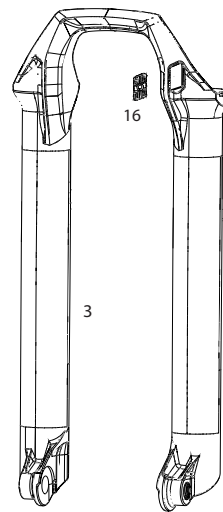

SID (35MM) SELECT/SELECT+/ULTIMATE C1 (2021-2023)

FS-SID-BSE-C1, FS-SID-SEL-C1, FS-SID-SELP-C1, FS-SID-ULT-C1

Charger Race Day 2

Note:

1. Convert from Crown Adjust to Cable Remote Adjust: complete damper upgrade kit
2. Decal and Maxle pages can be found in back of the catalog.
3. 115x110 Boost Maxle not compatible with 35mm SID C1, use 15x100 Maxle. See parts page for compatible parts.
4. Fender mounting bolts are M3-.5x11mm. Max bolt torque is 1Nm.