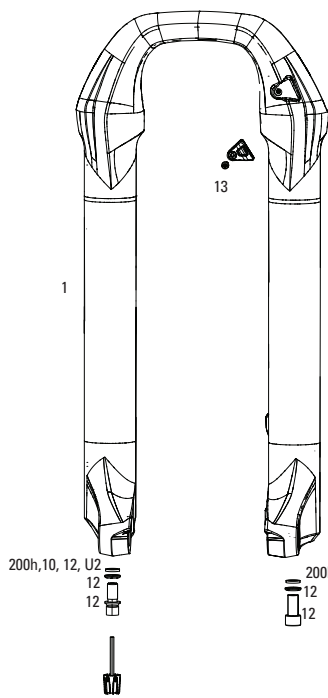

35 GOLD RL A1-A2 (2020-2024)

FS-35G-RL-A1, FS-35G-RL-A2

Note:

1. 200h service kits include replaceable o-rings, glide rings, retaining rings, crush washers, crush washer retainers and shaft bolts/nuts. All air service kits include replacement schrader valve cores.
2. EMTB (fender mount) lower leg and CSU are not cross-compatible with non-fender CSU and lower leg variants.
3. Convert from Crown Adjust to Remote Adjust: Remote compression damper, remote compression adjuster spool, cable clamp and remote lever assembly.
4. Decal and Maxle pages can be found in back of the catalog.