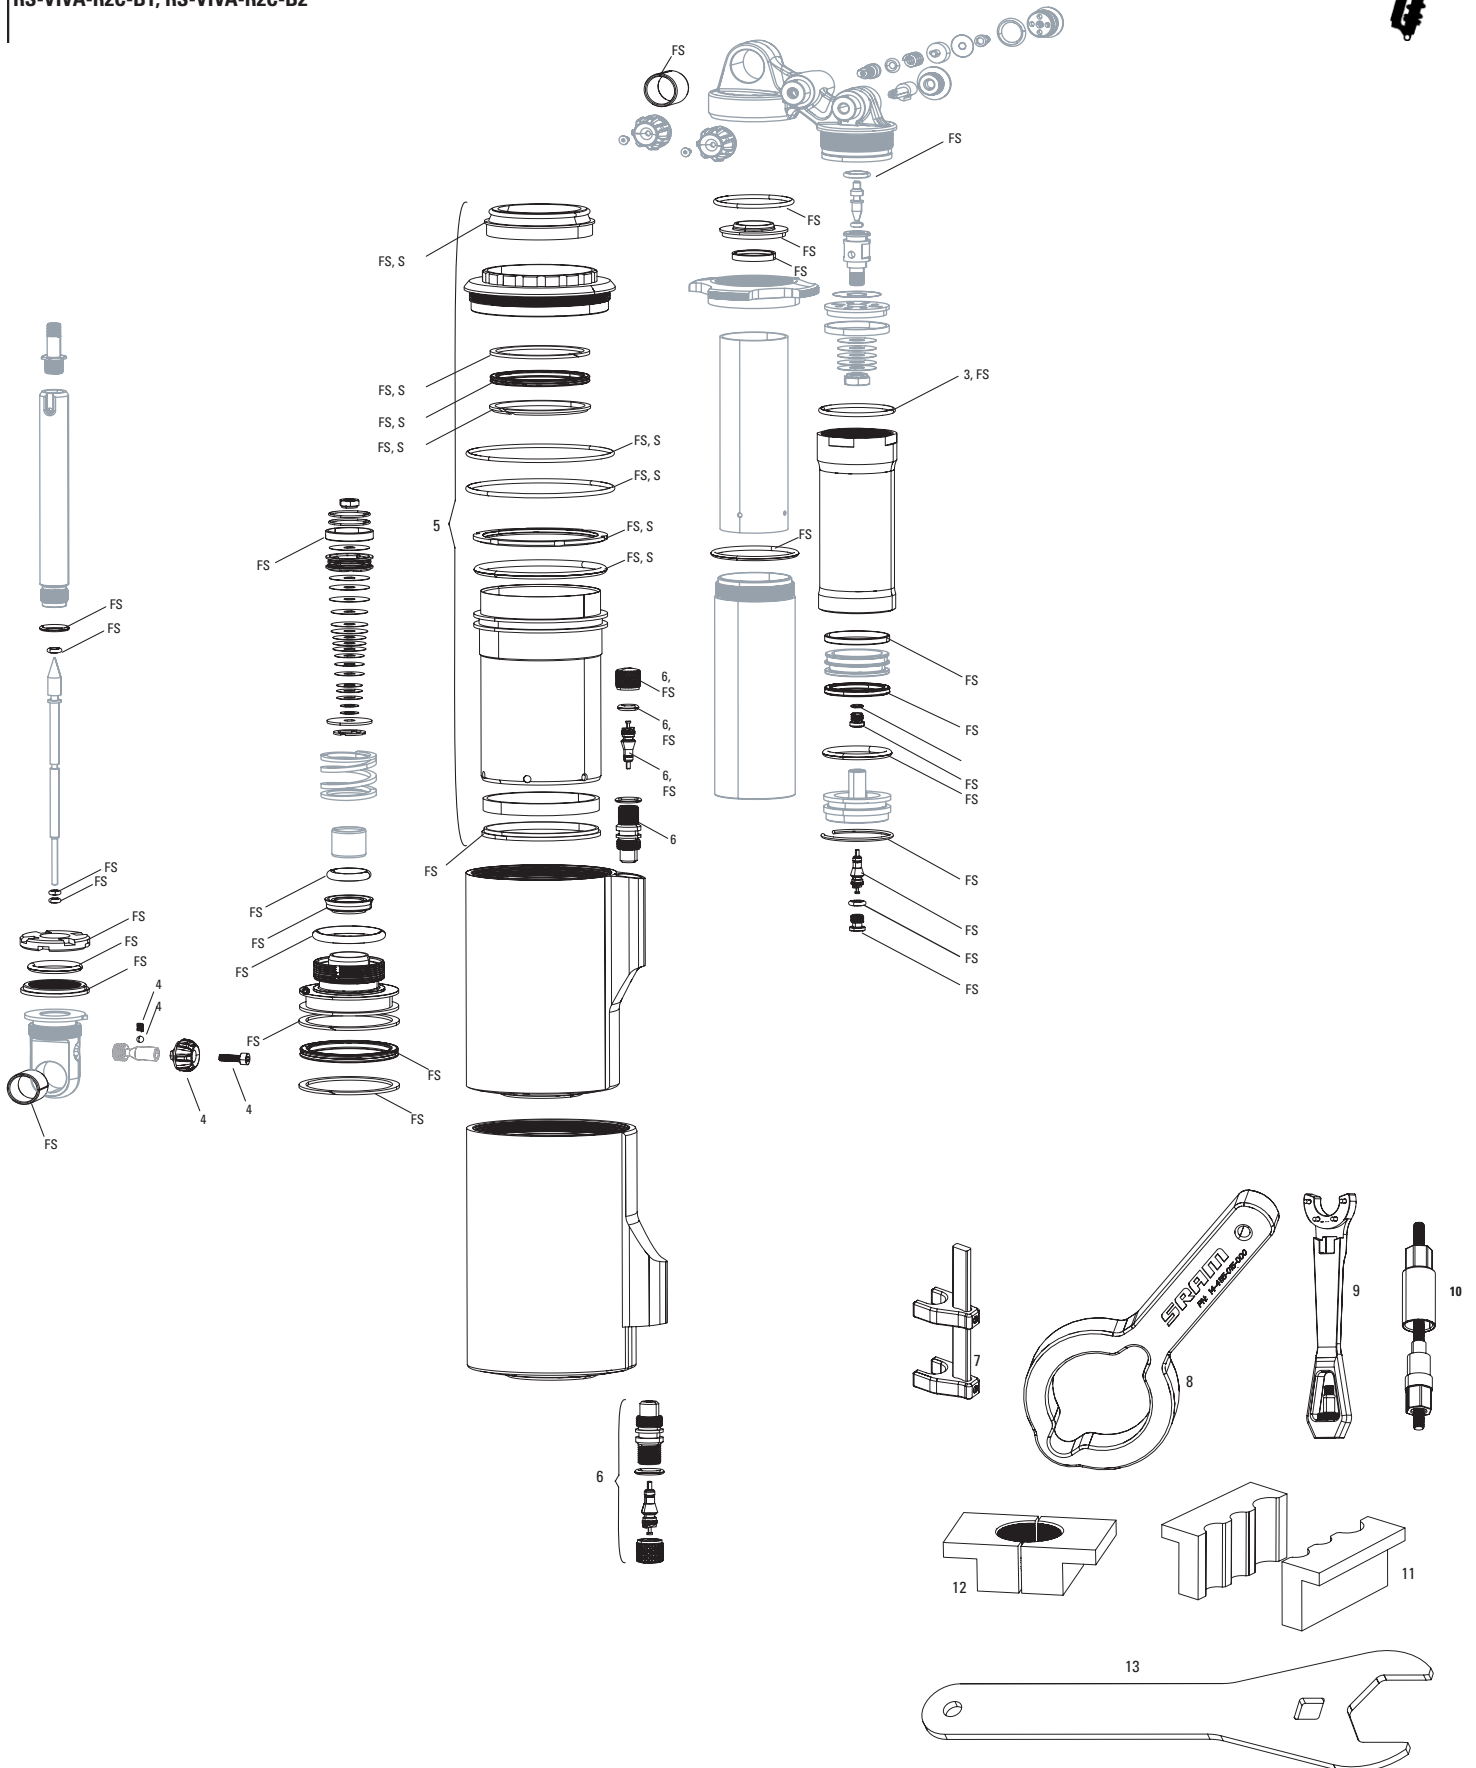

VIVID AIR B1-B2 (2014-2020)

RS-VIVA-R2C-B1, RS-VIVA-R2C-B2

- Note:**
1. Vivid air can wrench is required for air can removal. Vivid 31mm wrench is required for reservoir removal.
 2. Use '1/2"x1/2" Rear Shock Bushing/Mount Hardware Tool' to remove and install eyelet bushing and mounting hardware.
 3. All Air Can assemblies are fully assembled.