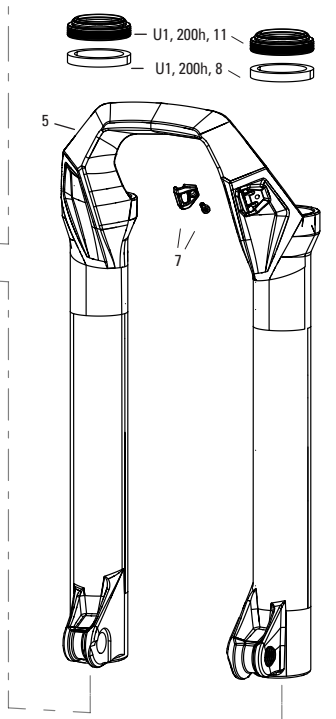

PSYLO SILVER RC/R A1 (2025+)

FS-PSYL-SRC-A1, FS-PSYL-SR-A1, FS-PSYL-SRCF-A1, FS-PSYL-SRF-A1

1. **Note:**
1. Fender mounting bolts are M3-5x11mm.
  2. Short fender does not fit the OE-only full fender lower legs.
  3. To convert from crown lockout to remote, or vice versa, a full damper assembly is required.
  4. Use air spring kit to upgrade and change firmness in coil forks.