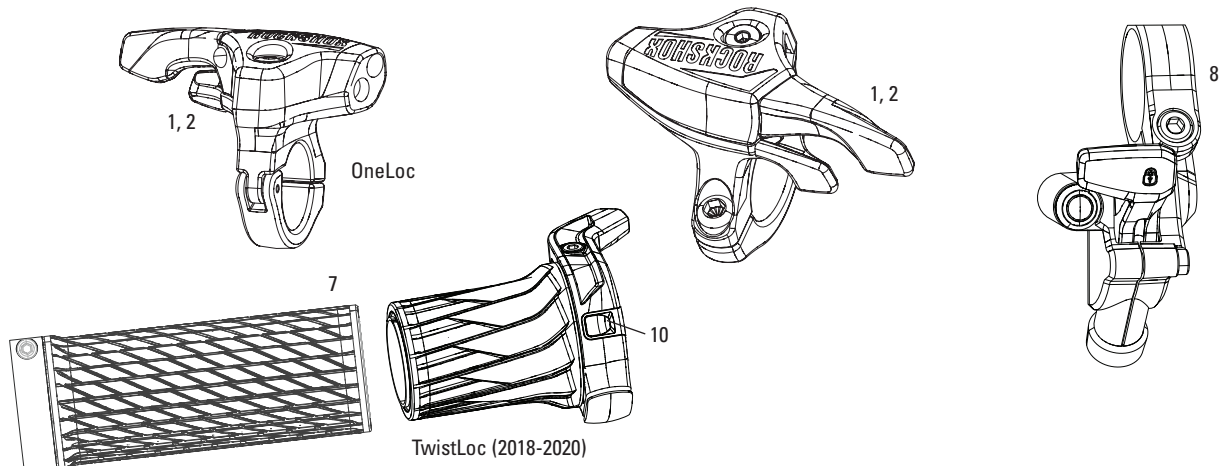

**ONELOC (2016-2020), PUSHLOC (2007-2012)/PUSHLOC (2013-2015),
TWISTLOC (2018-2020)/TWISTLOC BASE (2023+), POPLOC (2012-2020)**

2013-2015 PushLoc MatchMaker