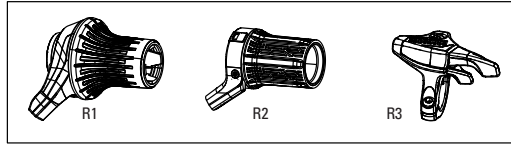

PSYLO SILVER RC/R A1 (2025+)

FS-PSYL-SRC-A1, FS-PSYL-SR-A1, FS-PSYL-SRCF-A1, FS-PSYL-SRF-A1

- Note:**
1. Fender mounting bolts are M3-5x11mm.
 2. Short fender does not fit the OE-only full fender lower legs.
 3. To convert from crown lockout to remote, or vice versa, a full damper assembly is required.
 4. Use air spring kit to upgrade and change firmness in coil forks.