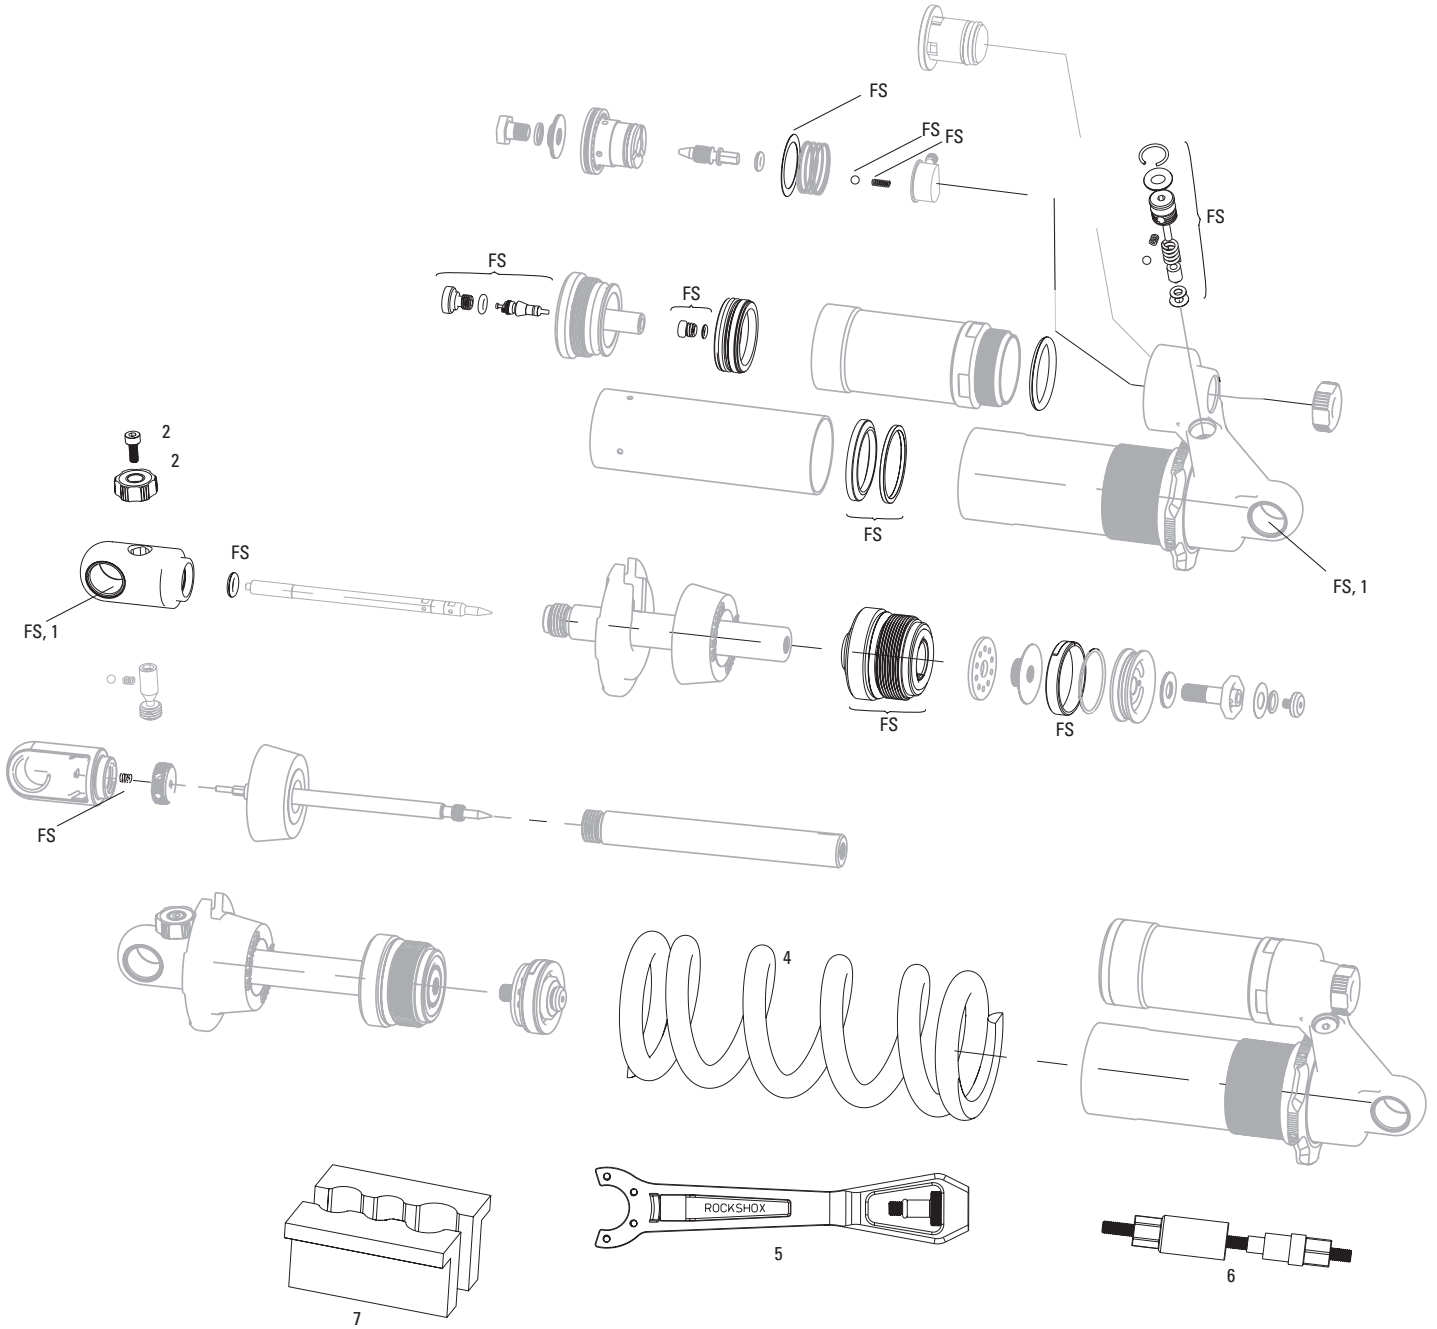

VIVID COIL A1-A2 (2008-2013)

Note:

1. Not all service parts may be visible in exploded views. Vivid Service Kit includes all o-rings, seals, glide rings, ball bearings, and detent springs.
2. Please note all model year identification in kit descriptions for compatibility.
3. Use appropriate aluminum spring collar/retainer (item 18) with spring rates 250lb - 500 lb. Use appropriate Steel spring collar/retainer (item 18) with spring rates 550lb - 650lb. See chart for reference.
4. Please refer to the Spring / Collar / Retainer Guide for the correct spring collar/retainer.
5. Use "1/2"x1/2" Rear Shock Bushing/Mount Hardware Tool" to remove and install eyelet bushing and mounting hardware.
6. Full Service kits contain updated sealhead assembly.

Spring / Collar/Retainer Guide		Shock Stroke					
		51mm 2.0in	57mm 2.25in	63mm 2.5in	70mm 2.75in	76mm 3.0in	89mm 3.5in
Spring Weight	200lb	n/a	n/a	Aluminum	Aluminum	Aluminum	
	250lb						
	300lb						
	350lb	Aluminum	Aluminum	Aluminum			
	400lb						
	450lb						
	500lb	Steel	Steel	Steel	Steel		
	550lb						
600lb							
650lb	n/a	n/a	n/a	n/a	n/a