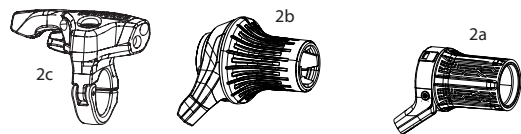

SID SL (32MM) C1 (2021-2023)

FS-SIDS-BSE-C1, FS-SIDS-SEL-C1, FS-SIDS-SELP-C1, FS-SIDS-ULT-C1

Charger Race Day 2