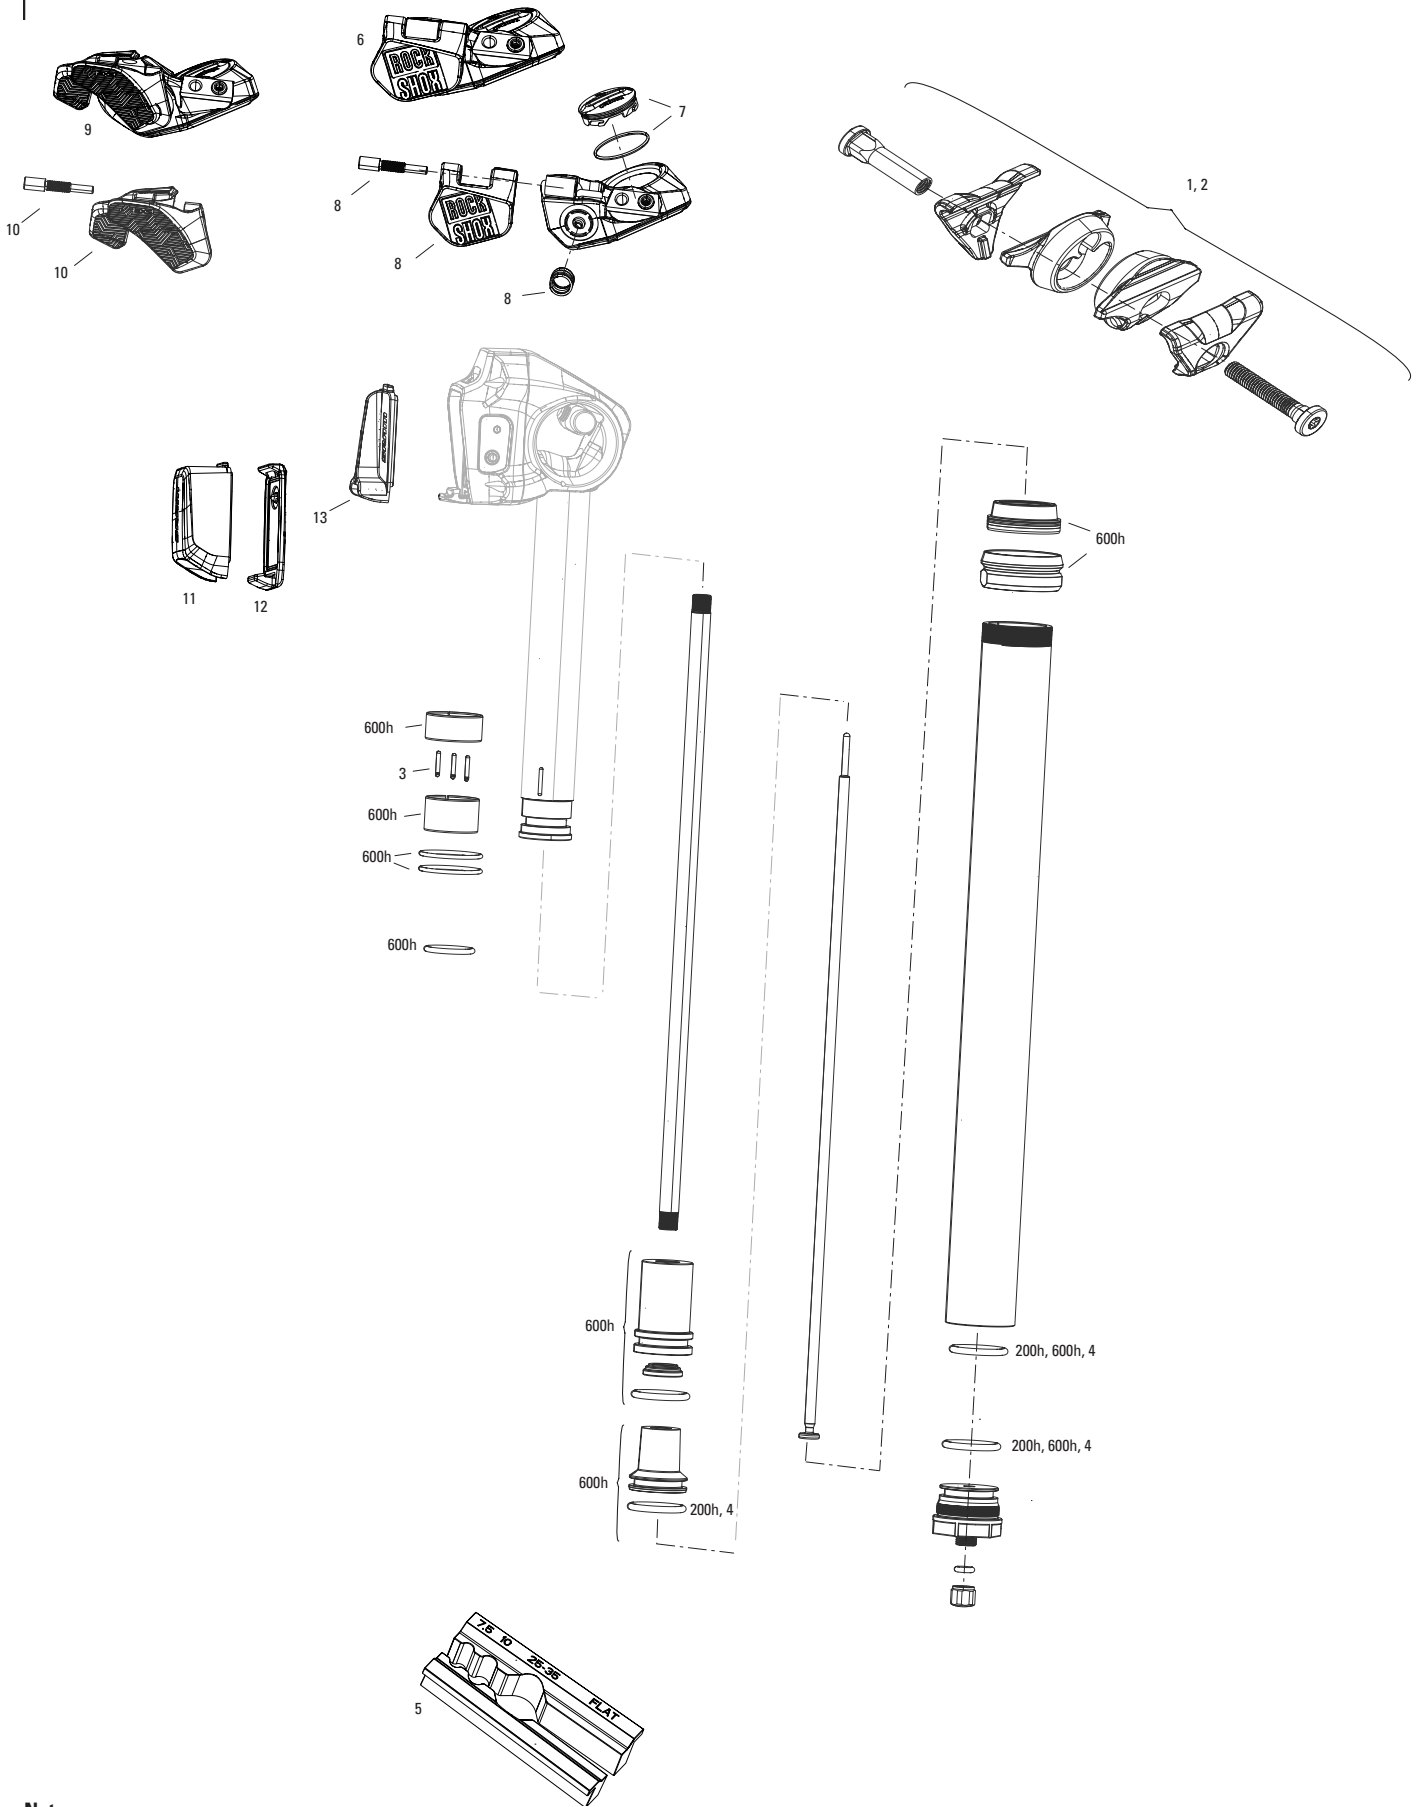

MISCELLANEOUS

- 233-234 Maxle™
- 235 Decals
- 236 Fenders
- 237-241 OneLoc™ /PushLoc™/TwistLoc™/PopLoc™/XLoc™
- 242 Tools / Lubricants

REVERB XPLR AXS A1 (2022+)

SP-RVB-XPLR-A1

Note:

1. The 2 button left controller lever does not fit the 1 button controller body.