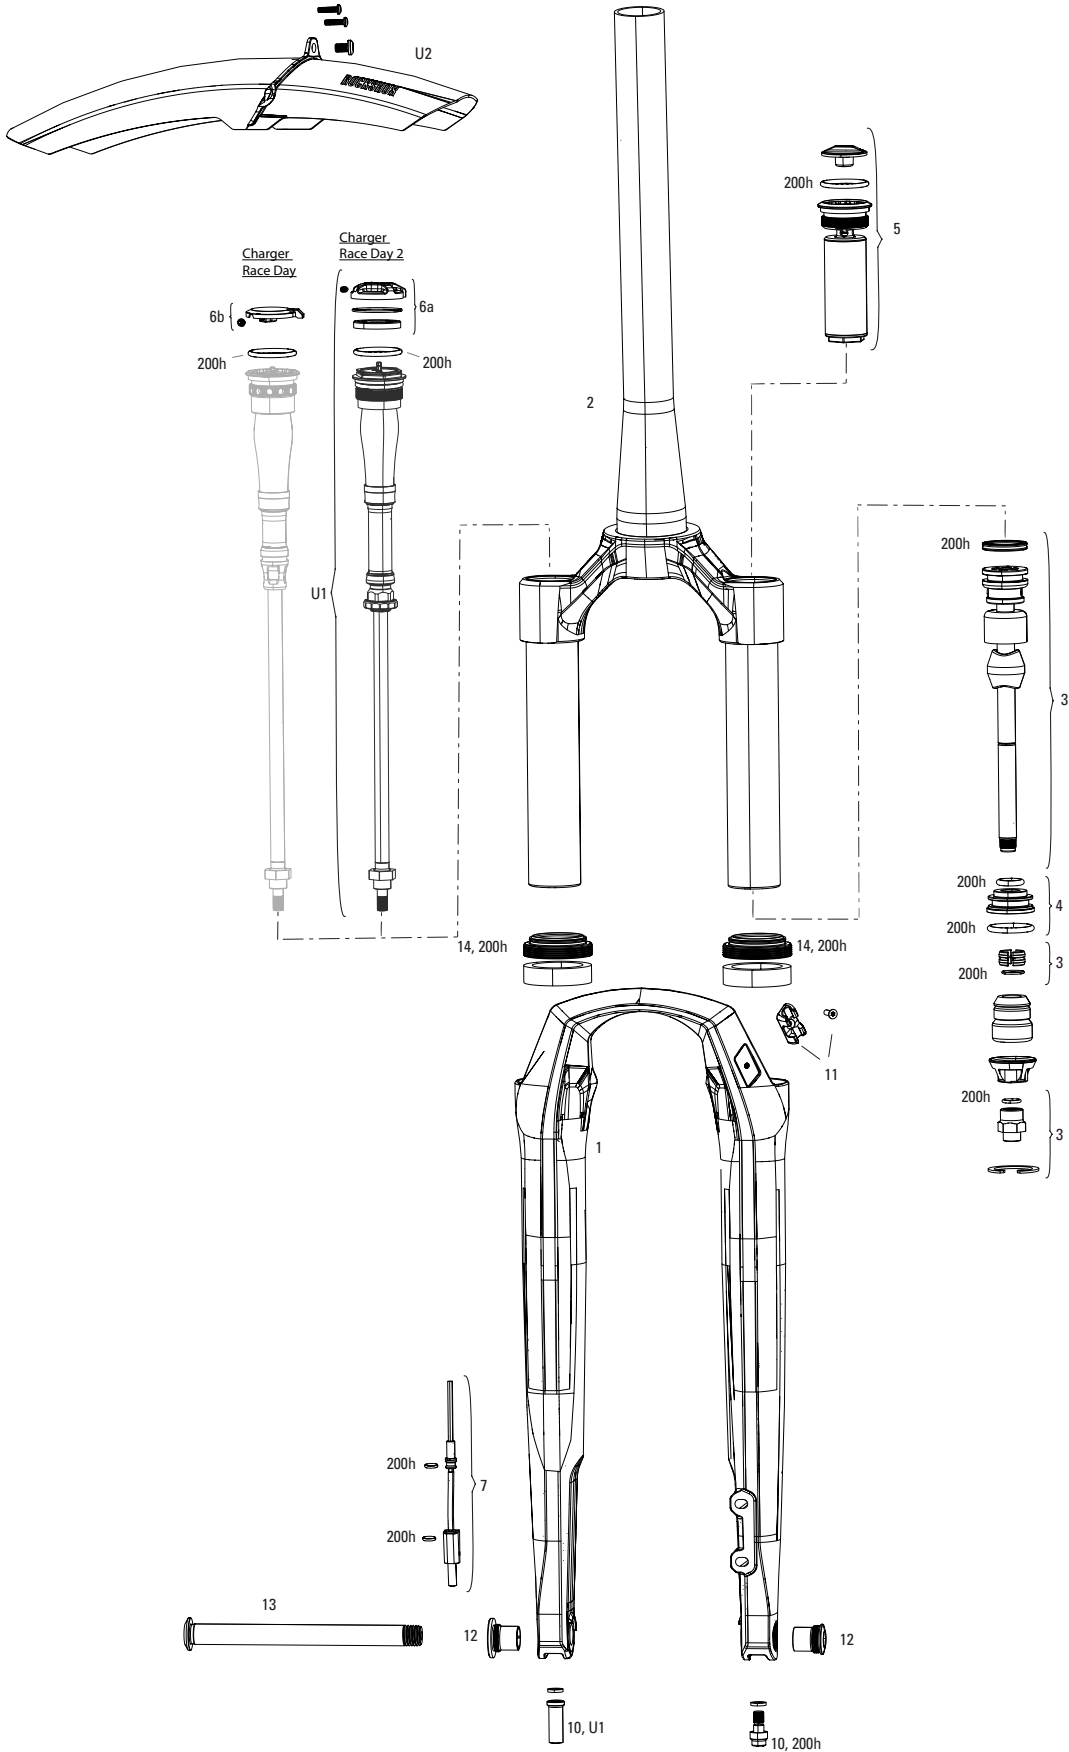

REVERB / REVERB STEALTH REMOTE A1-A2 (2011-2016)

RM-RVB-A1, RM-RVB-A2

REMOTE A2	
2	11.6815.026.050 REMOTE - REVERB (LEFT ABOVE/RIGHT BELOW) MMX (INCLUDES REMOTE, MMX CLAMP, DISCRETE PUCK, 2000MM HOSE, BARB, NEW STRAIN RELIEF) - REVERB A2
2	11.6815.026.060 REMOTE - REVERB (RIGHT ABOVE/LEFT BELOW) MMX (INCLUDES REMOTE, MMX CLAMP, DISCRETE PUCK, 2000MM HOSE, BARB, NEW STRAIN RELIEF) - REVERB A2
MATCHMAKER CLAMP	
3	11.5315.049.010 DISC BRAKE LEVER CLAMP SHIFTER MOUNTING BRACKET - (MMX) LEFT -GUIDE ULT/RSC/RS/RE/R,LEVEL ULT/TLM/TL, CODE RSC/R, DB5 ELIXIR 9/7/CR MAG/X0/ XX, QTY 1
3	11.5315.049.020 DISC BRAKE LEVER CLAMP SHIFTER MOUNTING BRACKET - (MMX) RIGHT -GUIDE ULT/RSC/RS/RE/R,LEVEL ULT/TLM/TL, CODE RSC/R, DB5 ELIXIR 9/7/CR MAG/X0/ XX, QTY 1
4	11.6818.001.000 REMOTE DISCRETE PUCK - HYDRAULIC REMOTE (SPACER) FOR XLOC REMOTES QTY2
BARBS	
5	11.6815.022.010 SEATPOST HOSE BARB - REVERB POST (QTY 1) - REVERB
5	11.6815.022.020 SEATPOST HOSE BARB - REVERB POST (QTY 10) - REVERB
6	11.6815.022.030 REMOTE HOSE BARB - REVERB REMOTE (QTY 1) - REVERB
6	11.6815.022.040 REMOTE HOSE BARB - REVERB REMOTE (QTY 10) - REVERB
TOOLS	
7	00.6815.066.030 SEATPOST BARB CONNECTOR - REVERB STEALTH
8	00.6815.066.020 SEATPOST BLEED TOOL - REVERB
9	00.6815.066.010 SEATPOST OIL HEIGHT TOOL - REVERB
10	00.6818.043.000 SEATPOST IFP HEIGHT TOOL (210MM LENGTH) - REVERB AXS/REVERB A1-B1/REVERB STEALTH A2-C1
11	11.6815.025.010 SEATPOST HYDRAULIC HOSE - (2000MM) KIT (INCLUDES NEW HOSE, NEW STRAIN RELIEF, NEW BARB) - REVERB A1-B1
12	11.6818.055.000 SEATPOST BLEED SCREW - REVERB STEALTH & REVERB REMOTE (INCLUDES BLEED SCREWS & O-RINGS) (QTY 10) REVERB REMOTE A1-A2, REVERB STEALTH A1-C1 (2011-2020)

RUDY XPLR A1 (2022+)

FS-RUDY-BSE-A1, FS-RUDY-ULT-A1, FS-RUDY-ULT-A2

Note:

1. Rudy requires 42mm long caliper mounting bolts.
2. Fender bolts are M3x12 (qty 2) and M5x8 (qty 1). Max bolt torque is 1Nm (9 in-lb).
3. FS-RUDY-ULT-A2 gets all new Charger Race Day 2 damper. No other changes from A1.