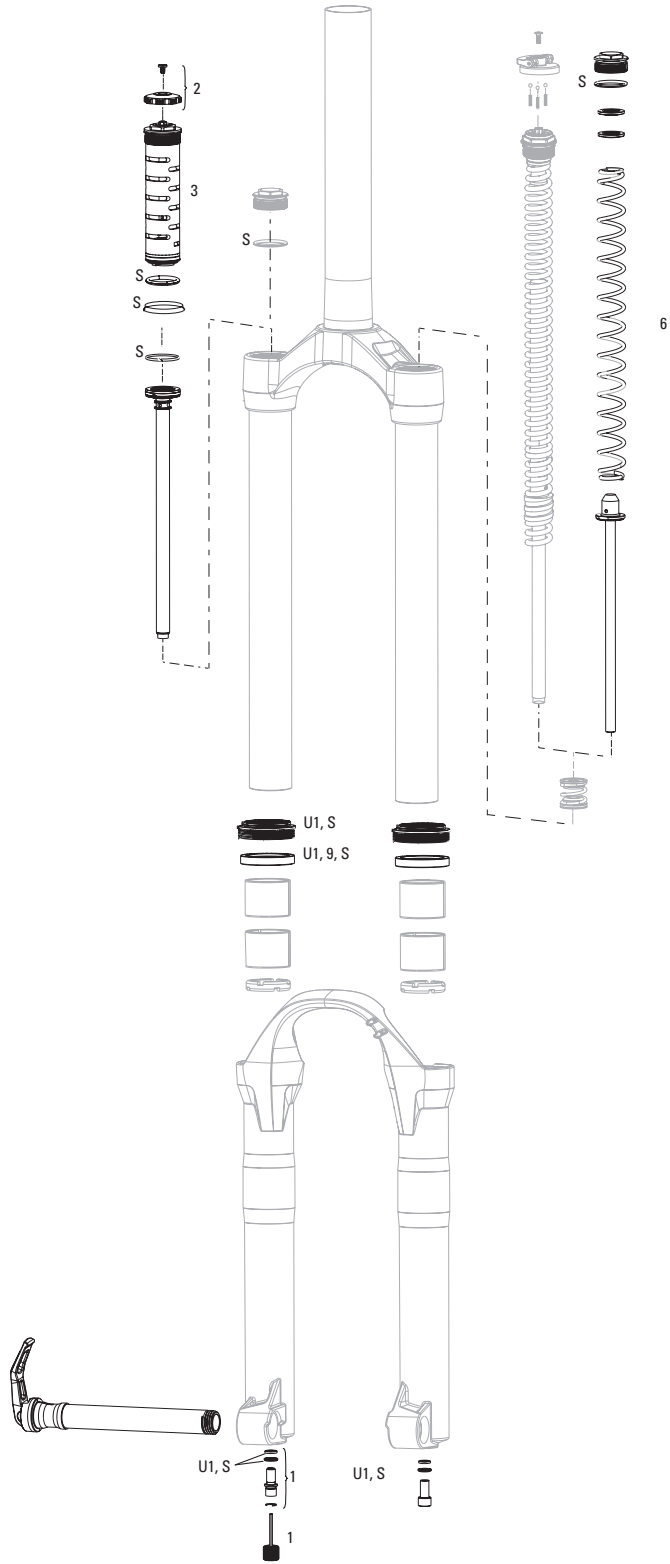

DOMAIN A1-A2 (2007-2016)

FS-DOMN-RC-A1, FS-DOMN-R-A1, FS-DOMN-RC-A2, FS-DOMN-R-A2

Note:
1. Full service kits include replaceable o-rings, glide rings, retaining rings, crush washers, crush washer retainers and shaft bolts/nuts. All air service kits include replacement schrader valve cores. Not all service parts are pictured. All basic service kits include the following replaceable wear items: o-rings, glide rings, dust seals, and foam rings.
2. Aftermarket forks include Medium spring installed. Soft and Firm tuning springs are included in fork box.
3. A complete decal and Maxle overview can be found in back of the catalog.