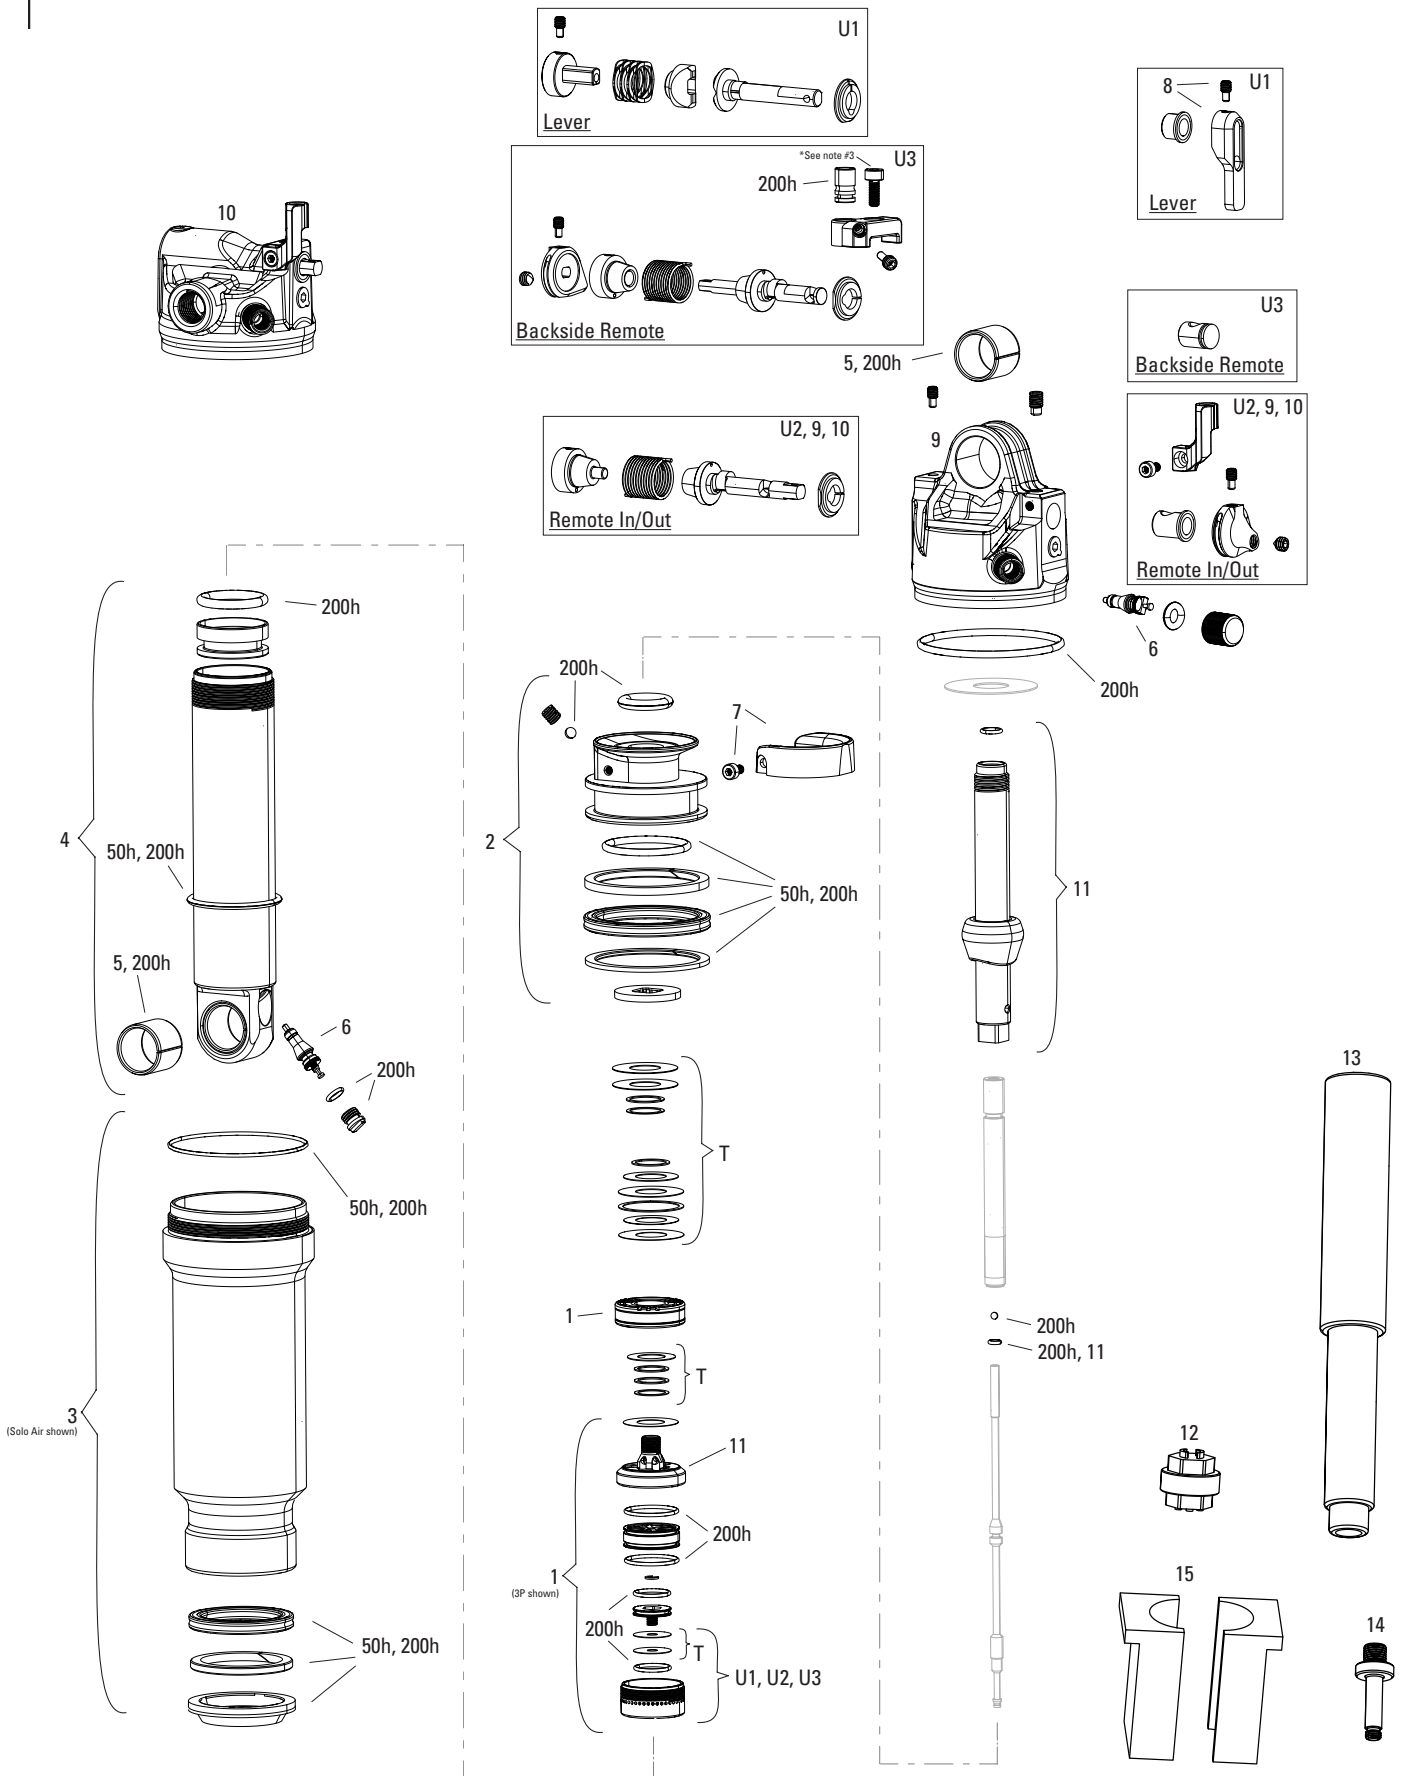

SIDLUXE A2 (2024+)

RS-SIDL-SLP2-A2, RS-SIDL-SLP3-A2, RS-SIDL-ULT2-A2, RS-SIDL-ULT3-A2

Note:
1. See the RockShox Rear Shock Piston Tuning Guide for detailed information regarding the shim stack order for the rebound and compression dampers.
2. To change from a 2P to a 3P damping system, or vice versa, a different valve cup and new lever or remote cam are required.
3. Backside hanger mounting bolt also retains the remote return spring. Do not remove. If removed, see service manual for reassembly instructions.