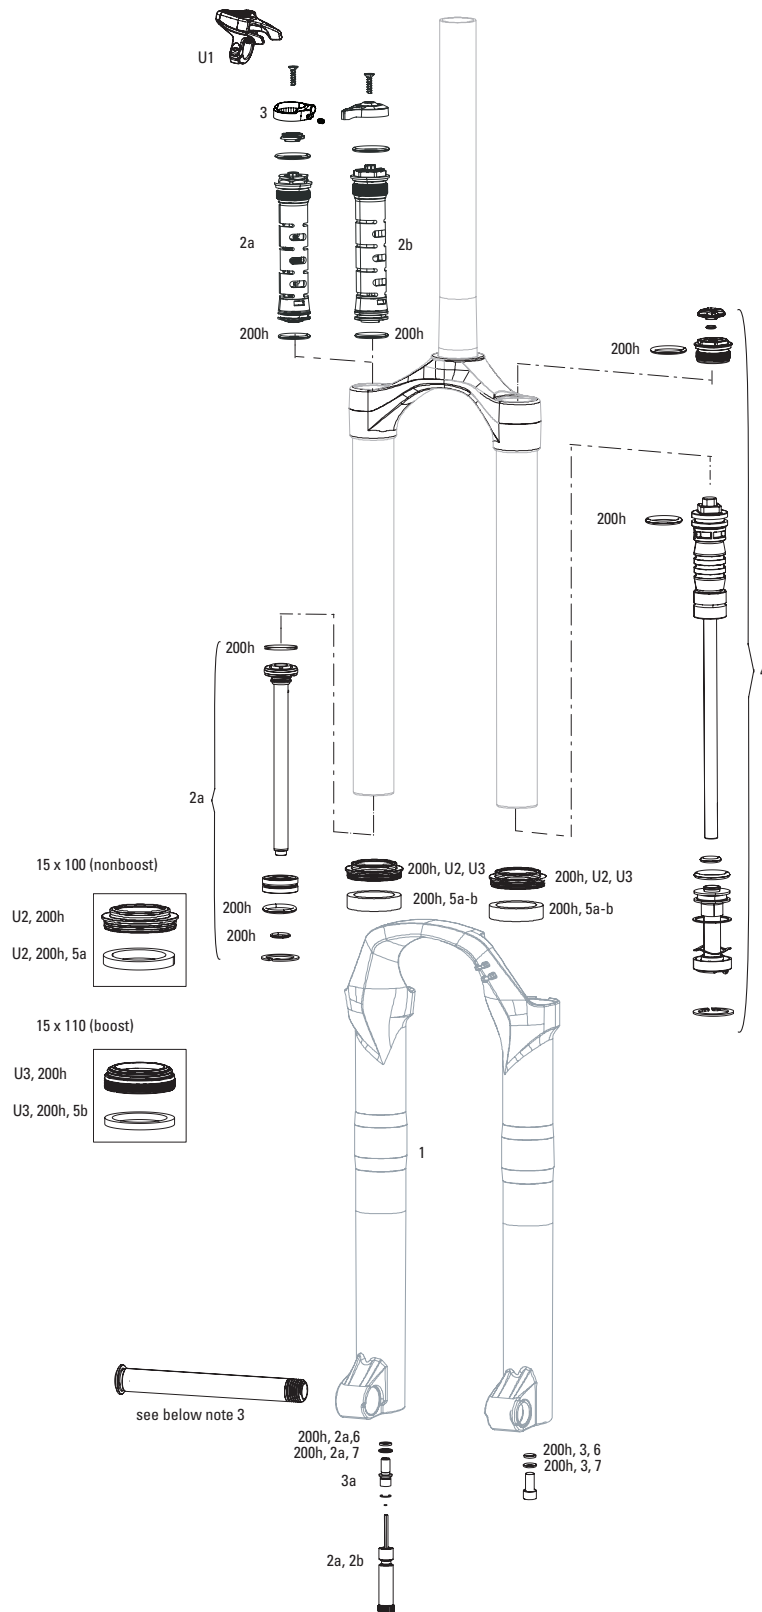

RECON GOLD A4-A5 (2018-2021)

FS-RCNG-RL-A4, FS-RCNG-RL-A5

Note:
1. 200h service kits include replaceable o-rings, glide rings, retaining rings, crush washers, crush washer retainers and shaft bolts/nuts. All air service kits include replacement schrader valve cores. Not all service parts are pictured. All basic service kits include the following replaceable wear items: o-rings, glide rings, dust seals, and foam rings.
2. Convert from Crown Adjust to Remote Adjust: Remote compression damper, remote compression adjuster spool, cable clamp and remote lever assembly.
3. Decal and Maxle pages can be found in back of the catalog.