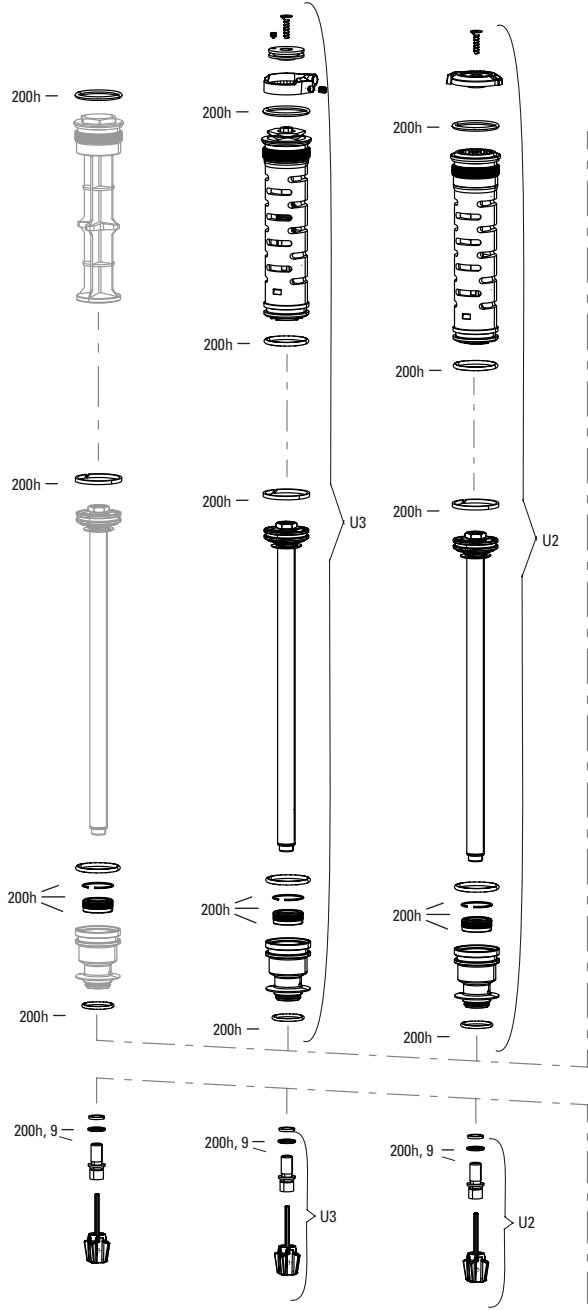

PSYLO SILVER RC/R A1 (2025+)

FS-PSYL-SRC-A1, FS-PSYL-SR-A1, FS-PSYL-SRCF-A1, FS-PSYL-SRF-A1

1. **Note:**
1. Fender mounting bolts are M3-5x11mm.
  2. Short fender does not fit the OE-only full fender lower legs.
  3. To convert from crown lockout to remote, or vice versa, a full damper assembly is required.
  4. Use air spring kit to upgrade and change firmness in coil forks.