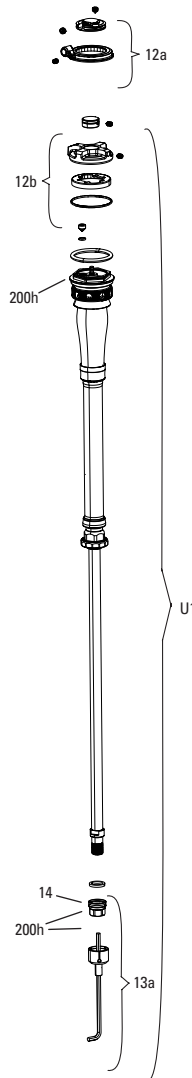

Note:
1. 2 Position dampers are compatible with OneLoc and 2P TwistLoc remotes.
2. 3 Position dampers are compatible with 3p TwistLoc remotes.
3. Complete damper upgrade kit required to convert from Crown Adjust to Cable Remote Adjust.
4. Decal and Maxle pages can be found in back of the catalog.
5. 15x110 Boost Maxle not compatible with 32mm SID C1, use 15x100 Maxle. See parts page for compatible parts.