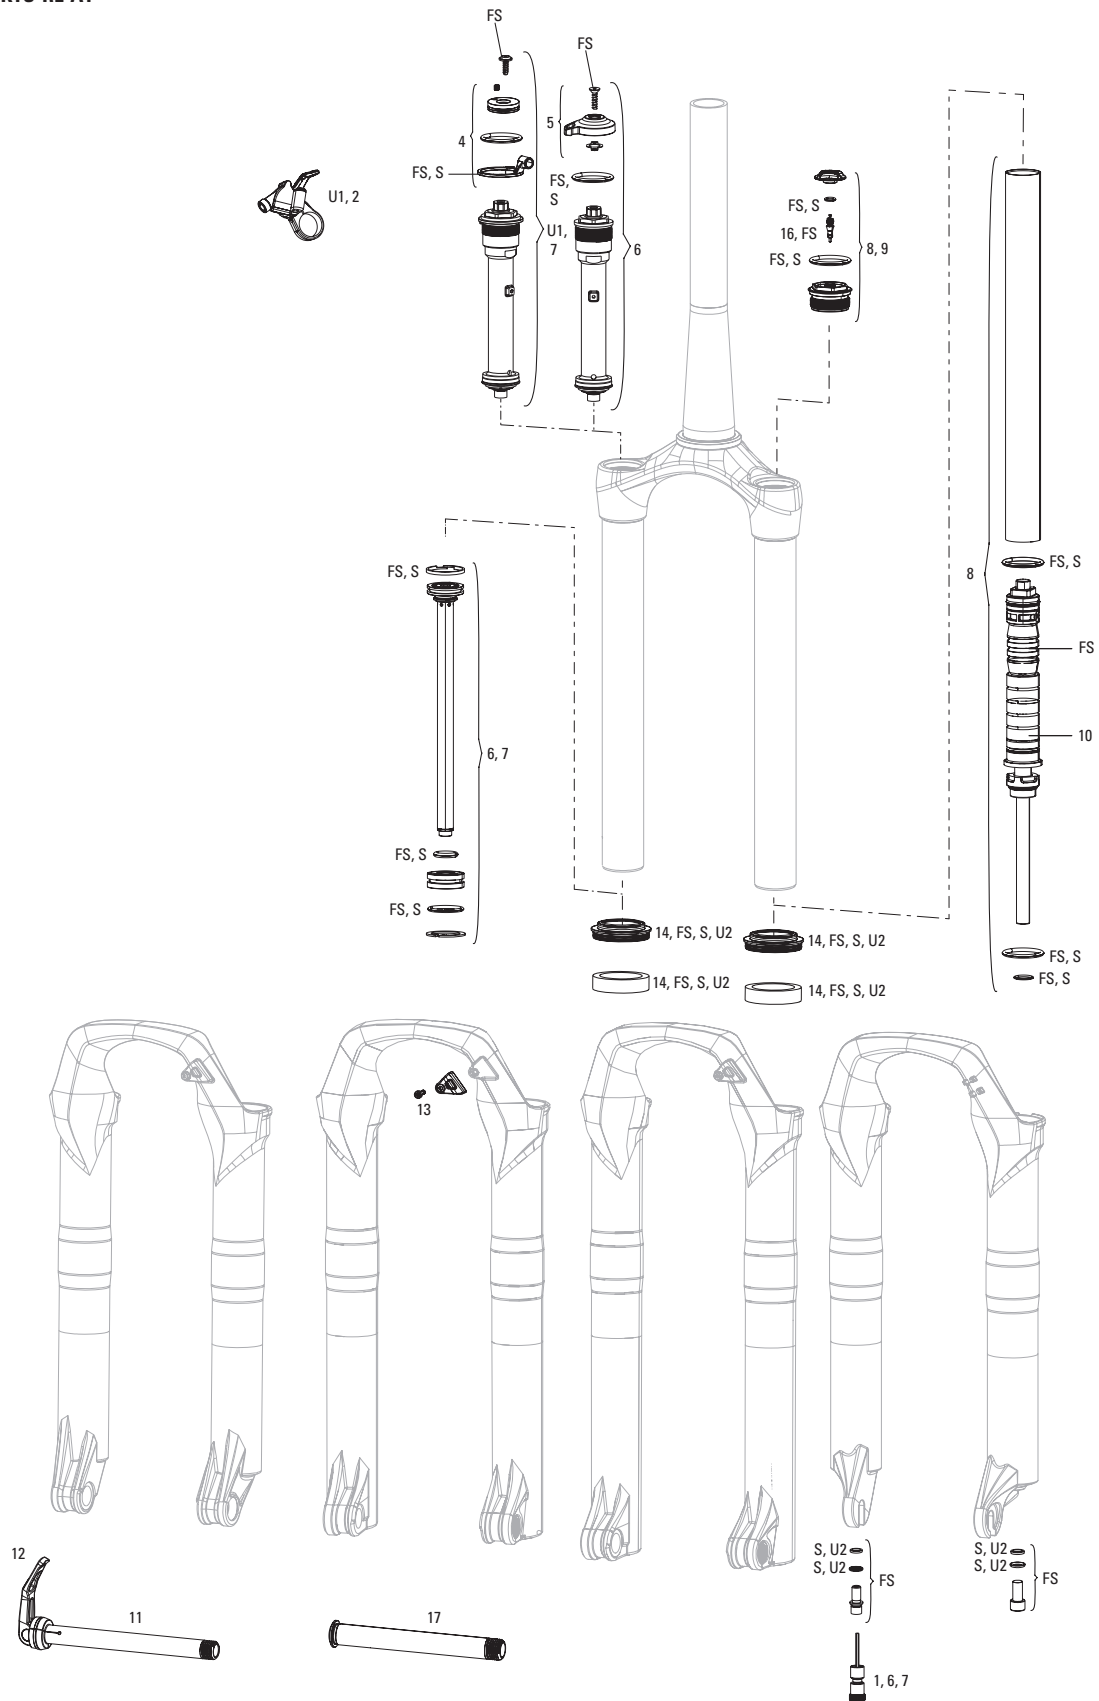

SEKTOR SILVER A1 (2014-2016)

FS-SKTS-TK-A1, FS-SKTS-RL-A1

Note:

1. Full service kits include replaceable o-rings, glide rings, retaining rings, crush washers, crush washer retainers and shaft bolts/nuts. All air service kits include replacement schrader valve cores. Not all service parts are pictured. All basic service kits include the following replaceable wear items: o-rings, glide rings, dust seals, and foam rings.
2. Convert from Crown Adjust to Remote Adjust: Remote compression damper requires remote compression adjuster spool, and remote lever assembly.
3. Sektor Silver requires PopLoc or PopLoc Adjust remote; 17mm cable pull.