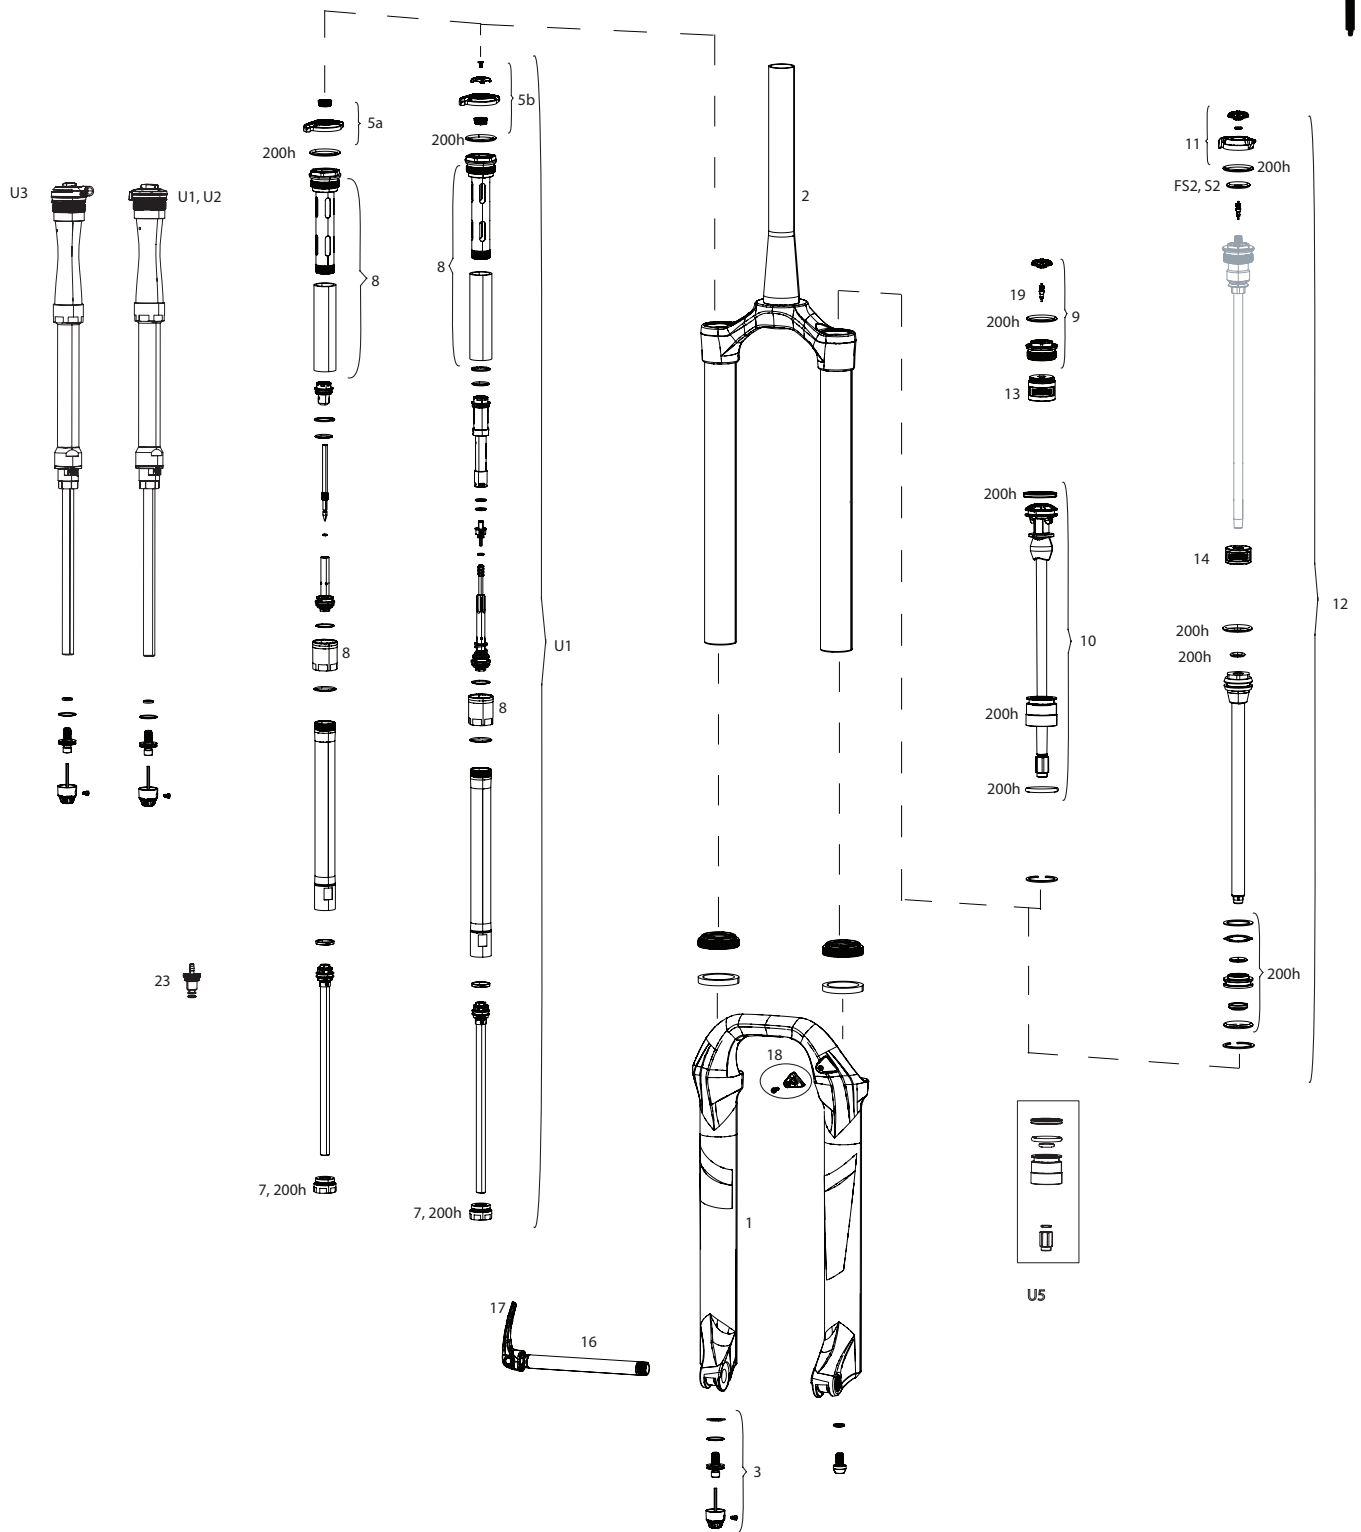

LYRIK RCT3 (A1-C1)/RC (B1-C2)/RC2 (C1) (2016-2019)

FS-LYRK-RCT3-A1, FS-LYRK-RCT3-B1, FS-LYRK-RCT3-C1, FS-LYRK-RC-B1, FS-LYRK-RC-C1, FS-LYRK-RC-C2, FS-LYRK-RC2-C1

Note:

1. 200h service kits include replaceable o-rings, glide rings, retaining rings, crush washers, sealheads, lower leg seals and foam rings. See www.sram.com/service for more information.
2. For Travel Change, see the respective pages in this catalog, listed in the index.
3. Lyrik CSU's do not come with gradients printed on the stanchion tubes.
4. A complete decal and Maxle overview can be found in back of the catalog.