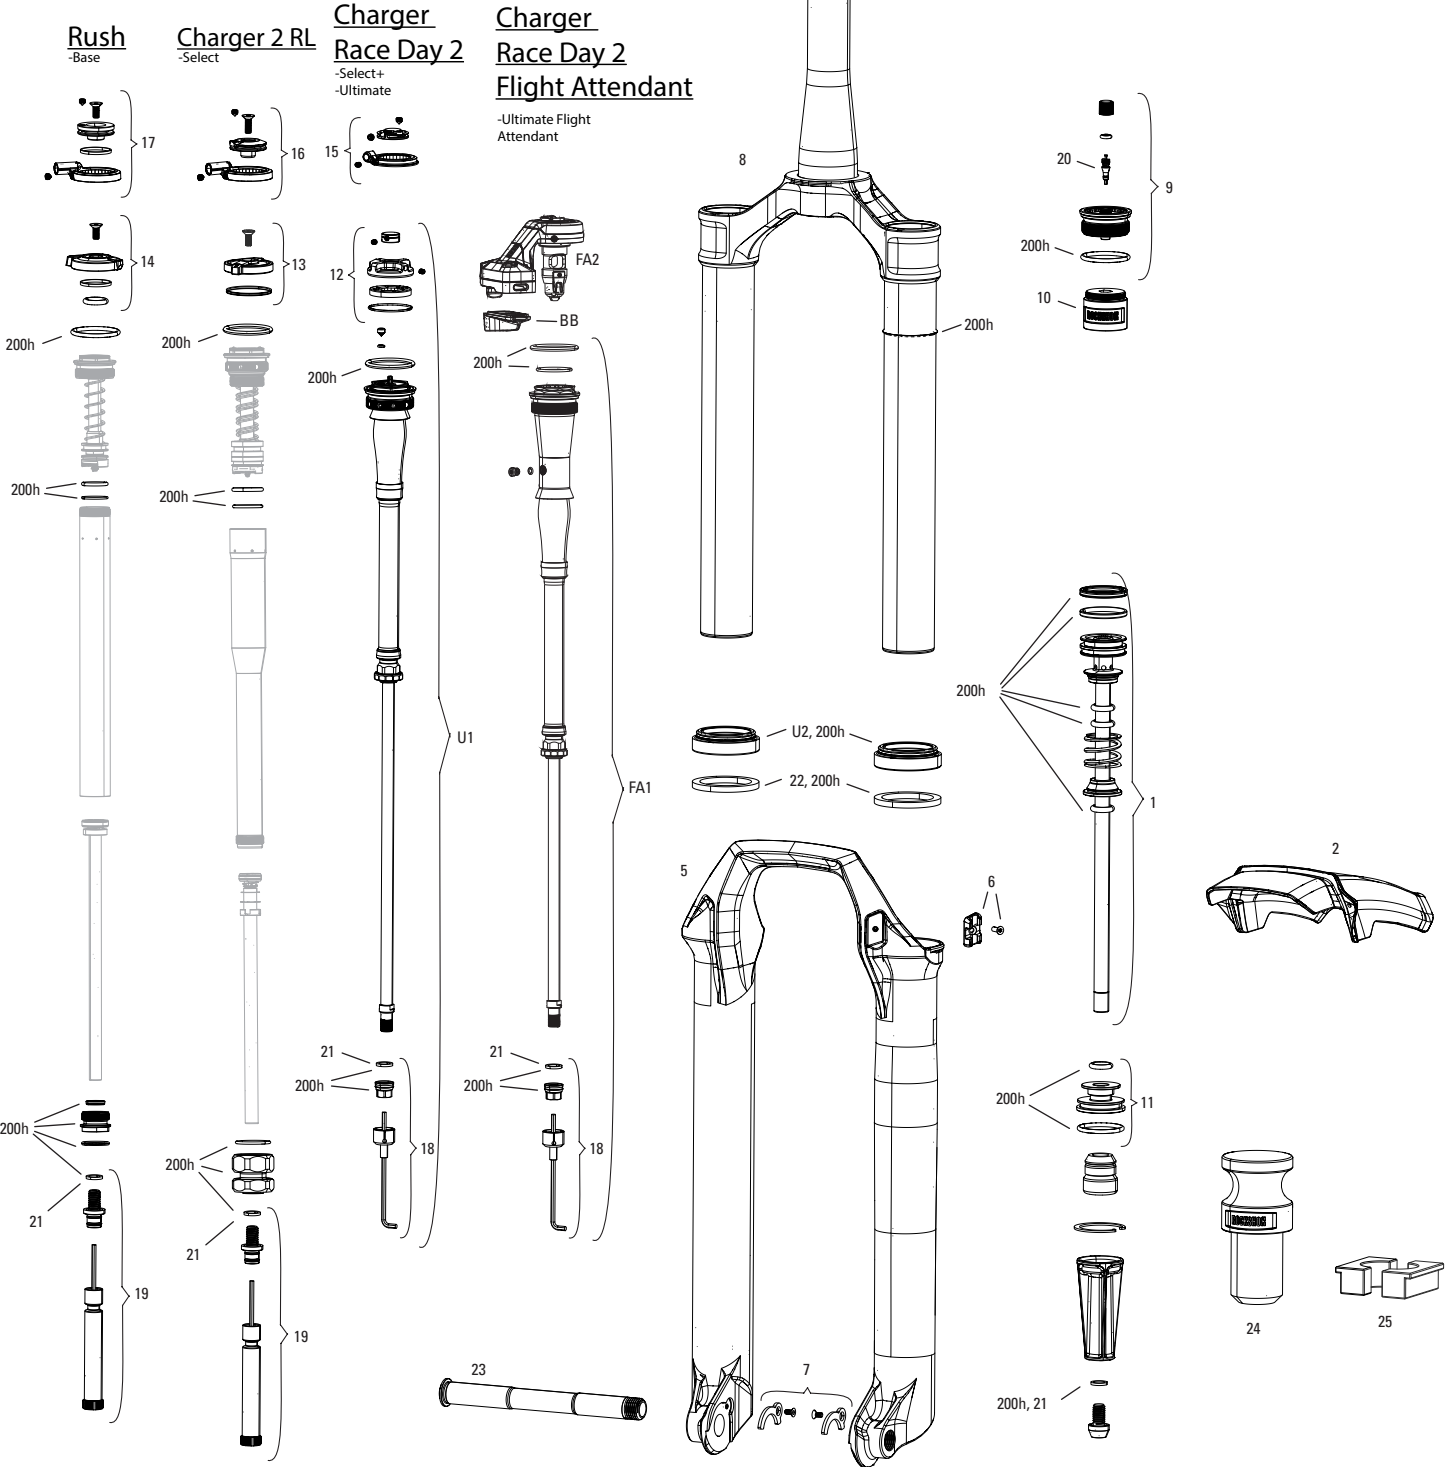

SID (35MM) BASE/SELECT/SELECT+/ULTIMATE D1 (2024+)

FS-SID-BSE2-D1, FS-SID-BSE3-D1, FS-SID-SEL2-D1, FS-SID-SEL3-D1, FS-SID-SLP2-D1, FS-SID-SLP3-D1, FS-SID-ULT2-D1, FS-SID-ULT3-D1, FS-SID-UFA-D1

Note:

1. 2 Position dampers are compatible with OneLoc and 2P TwistLoc remotes.
2. 3 Position dampers are compatible with 3p TwistLoc remotes.
3. Complete damper upgrade kit required to convert from Crown Adjust to Cable Remote Adjust.
4. 15x110 Boost Maxle not compatible with 35mm SID D1, use 15x100 Maxle. See parts page for compatible parts
5. Fender mounting bolts are M3-.5x11mm. Max bolt torque is 1Nm.