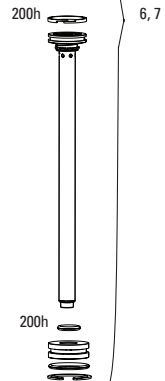

35 GOLD RL A1-A2 (2020-2024)

FS-35G-RL-A1, FS-35G-RL-A2

Note:

1. 200h service kits include replaceable o-rings, glide rings, retaining rings, crush washers, crush washer retainers and shaft bolts/nuts. All air service kits include replacement schrader valve cores.
2. EMTB (fender mount) lower leg and CSU are not cross-compatible with non-fender CSU and lower leg variants.
3. Convert from Crown Adjust to Remote Adjust: Remote compression damper, remote compression adjuster spool, cable clamp and remote lever assembly.
4. Decal and Maxle pages can be found in back of the catalog.