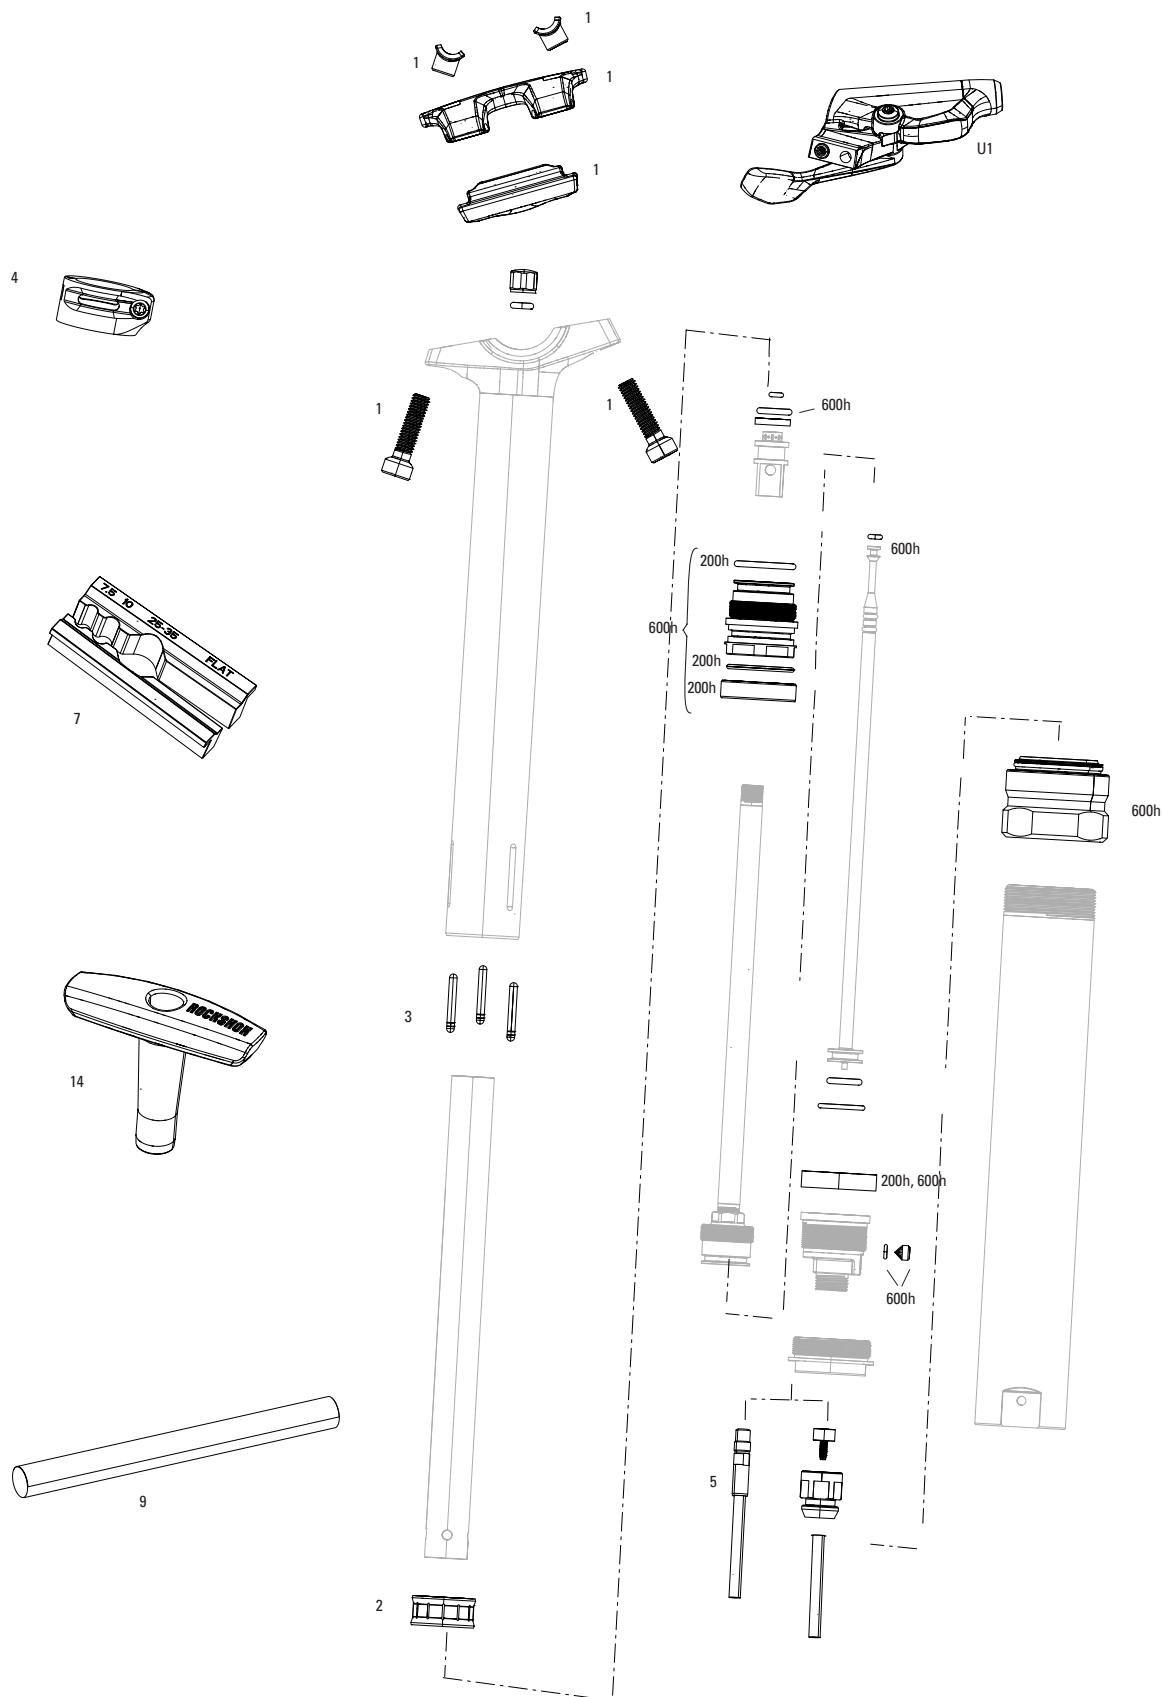

REVERB STEALTH C1 (2020+)

SP-RVB-S-C1, SP-RVB-S1X-C1

1. Discard bar, o-ring and sleeve when using 11.6815.025.030 seatpost hydraulic hose for Reverb Stealth C1 post
2. Seatpost uses Serene Fluid
3. Remote uses Reverb Fluid

REVERB STEALTH C1 (2020-2022)

SP-RVB-S-C1, SP-RVB-S1X-C1