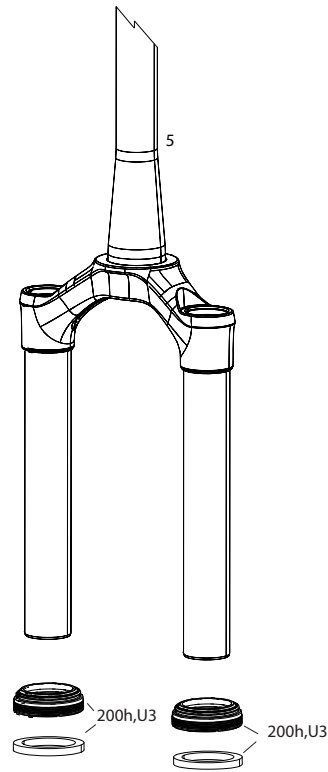

SID (35MM) SELECT/SELECT+/ULTIMATE C1 (2021-2023)

FS-SID-BSE-C1, FS-SID-SEL-C1, FS-SID-SELP-C1, FS-SID-ULT-C1

Charger Race Day 2

Note:

1. Convert from Crown Adjust to Cable Remote Adjust: complete damper upgrade kit
2. Decal and Maxle pages can be found in back of the catalog.
3. 115x110 Boost Maxle not compatible with 35mm SID C1, use 15x100 Maxle. See parts page for compatible parts.
4. Fender mounting bolts are M3-.5x11mm. Max bolt torque is 1Nm.