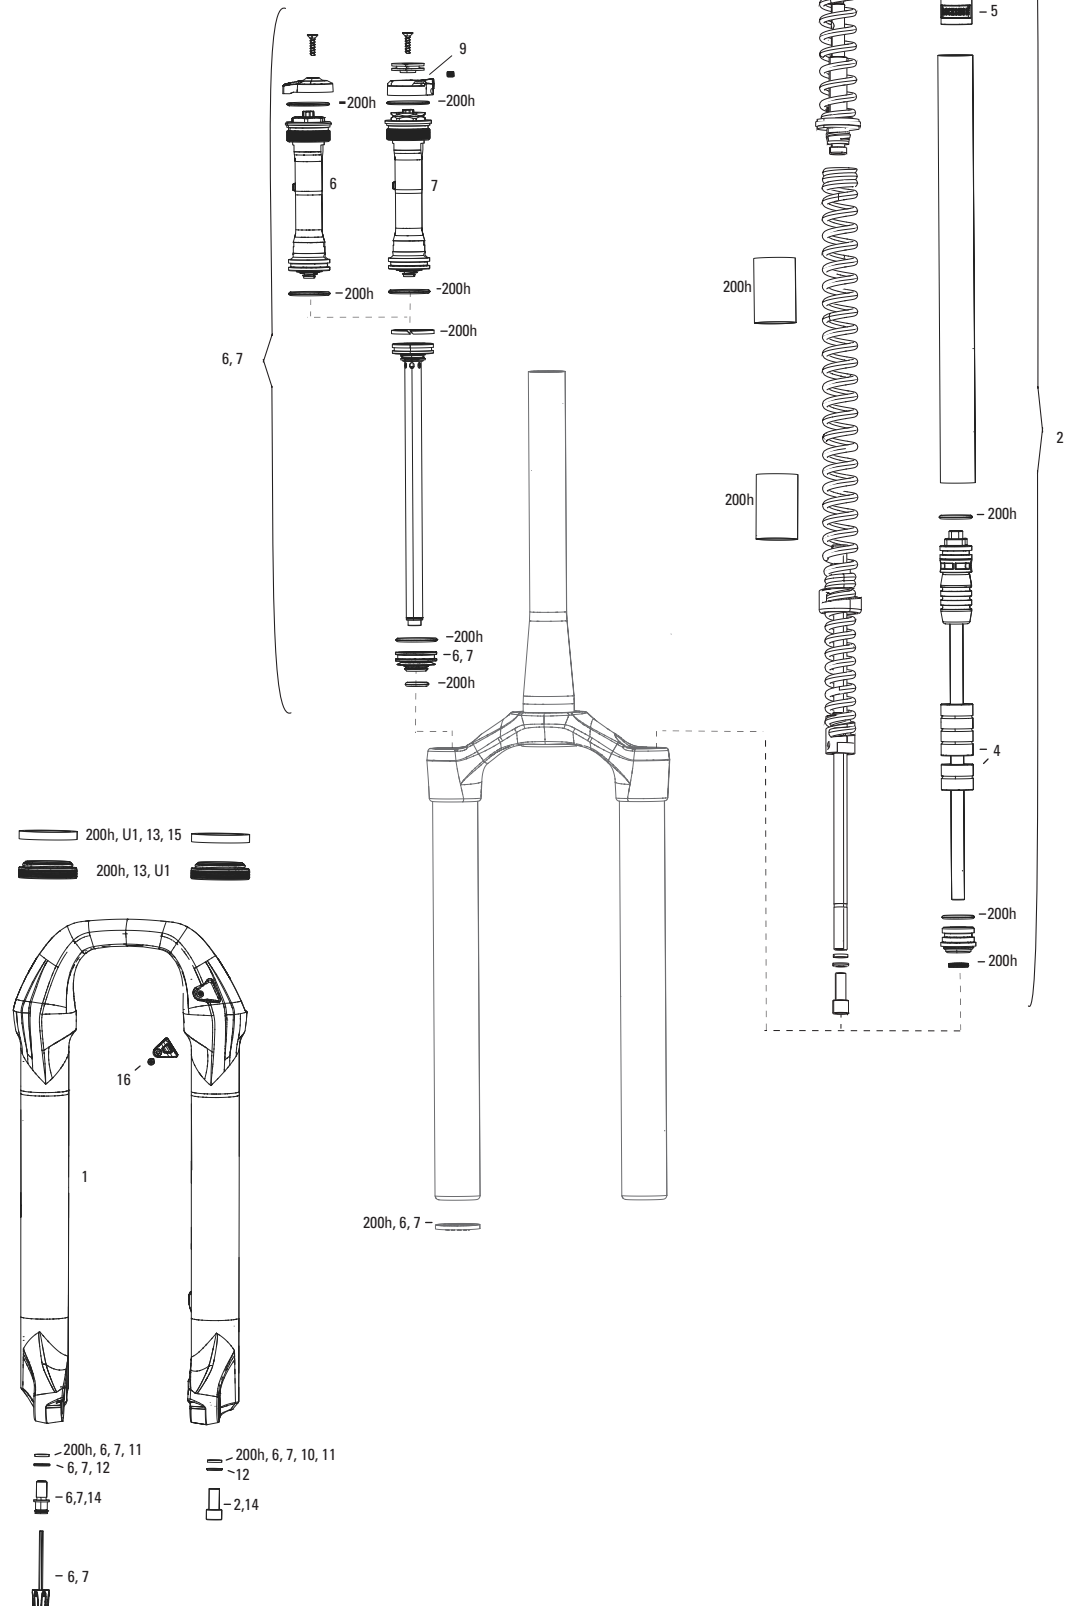

35 SILVER R/TK A1 (2021-2024)

FS-35S-R-A1, FS-35S-TK-A1

1. **Note:**
1. EMTB (fender mount) lower leg and CSU are not cross-compatible with non-fender CSU and lower leg variants.
  2. Convert from Crown Adjust to Remote Adjust: Remote compression damper, remote compression adjuster spool, cable clamp and remote lever assembly.
  3. Decal and Maxle pages can be found in back of the catalog.
  4. Use air spring kit to upgrade and change firmness in coil forks.