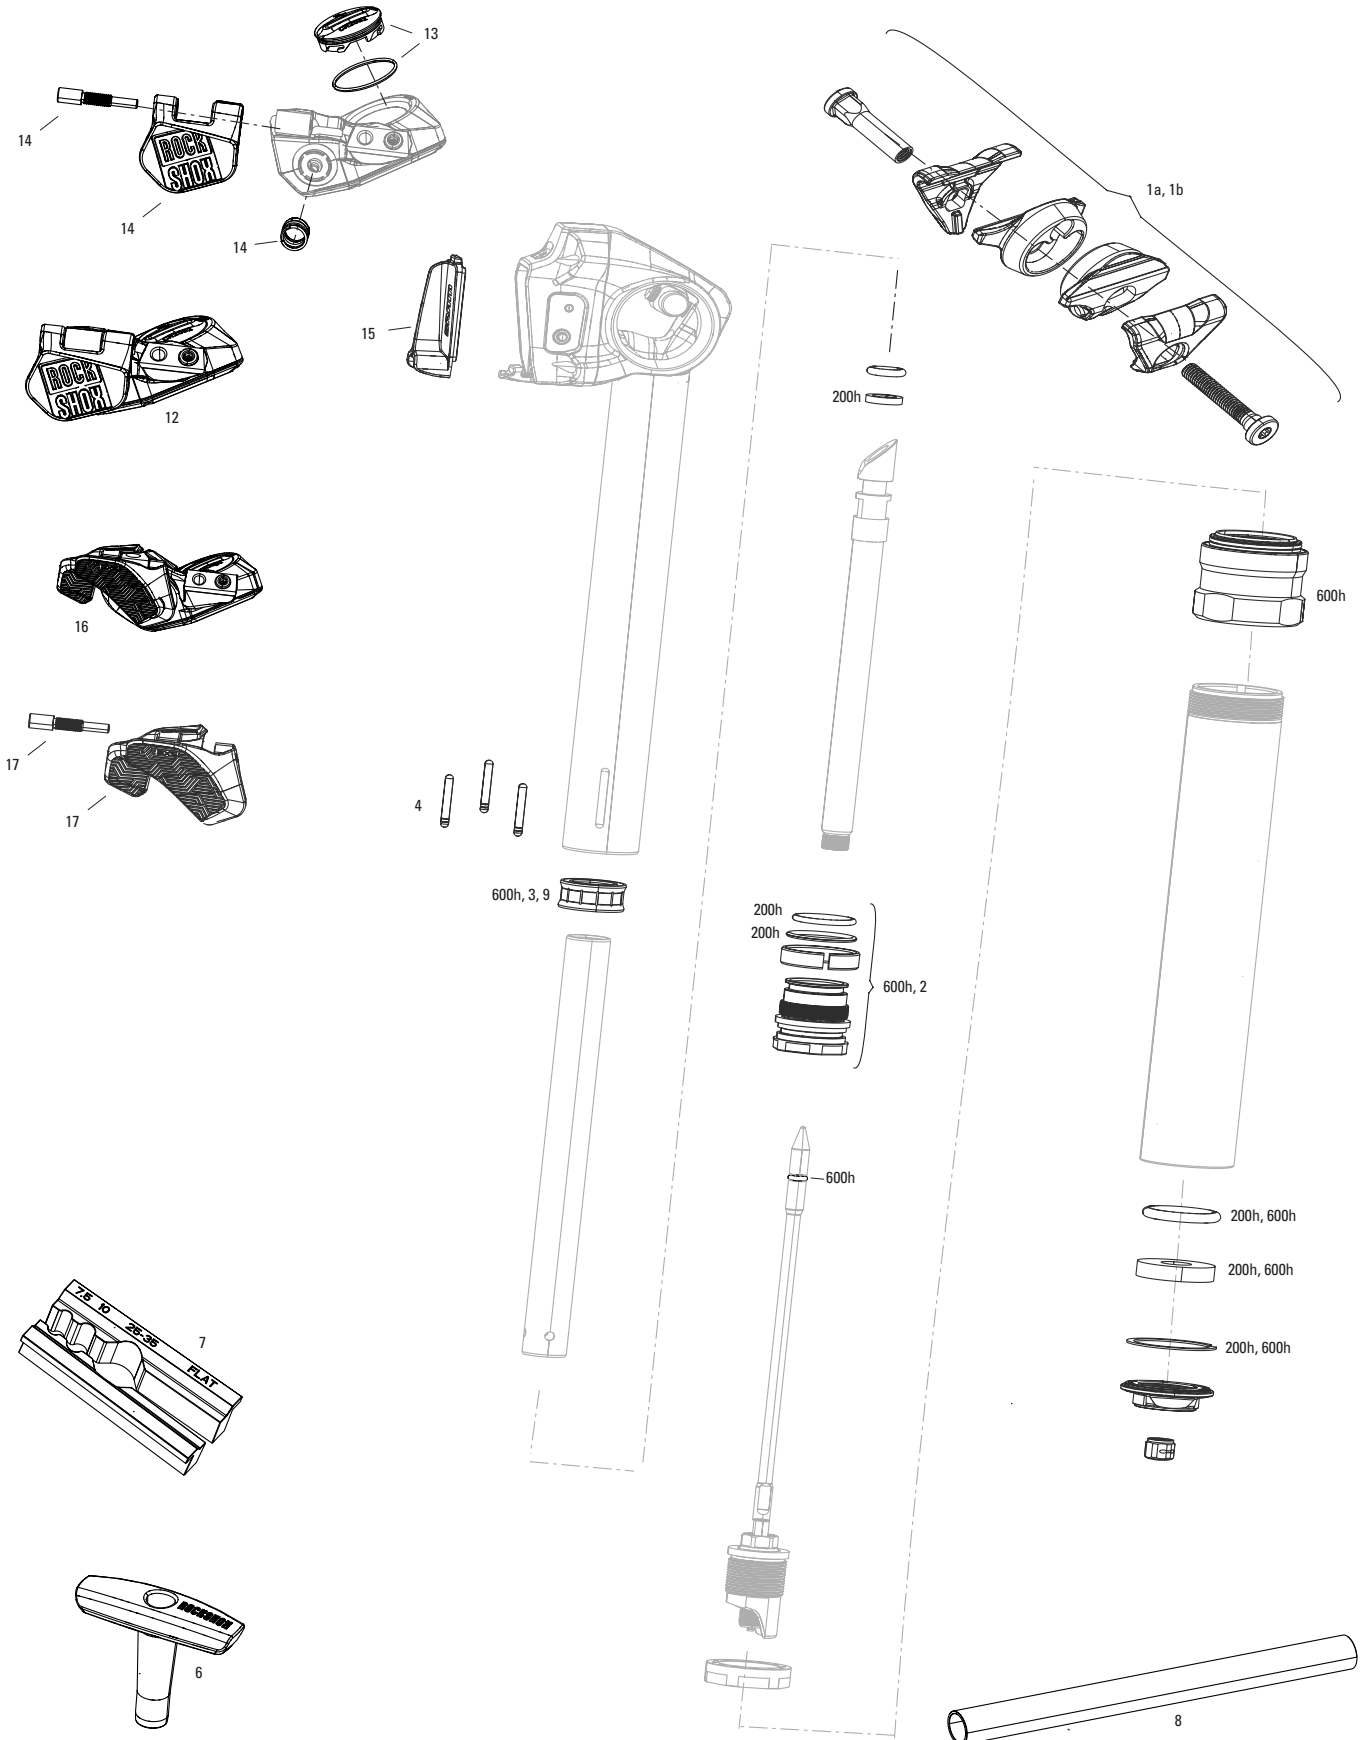

REVERB AXS A1-A2 (2020-2025)

SP-RVB-AXS-A1, SP-RVB-AXS-A2

Note:

1. Reverb AXS uses Serene Fluid
2. Reverb A1 and A2 are the same post. A1 included a controller and A2 does not.
3. The 2 button left controller lever does not fit the 1 button controller body.

REVERB AXS A1-A2 (2020-2025)

SP-RVB-AXS-A1, SP-RVB-AXS-A2

SERVICE

200h	11.6818.051.008	SEATPOST SERVICE KIT - 200 HOUR/1 YEAR SERVICE (INCLUDES FOAM RING, INNER SEALHEAD BUSHING, & O-RINGS) - REVERB AXS A1-A2
600h	11.6818.051.001	SEATPOST SERVICE KIT - 600 HOUR/3 YEAR SERVICE (INCLUDES IFP, SEALHEAD ASSEMBLY, AND TOPCAP ASSEMBLY; REQUIRES OIL HEIGHT TOOL & IFP HEIGHT TOOL) REVERB AXS A1-A2

SPARES

1a	11.6818.054.000	SEATPOST POST CLAMP KIT - (INCLUDES CLAMP, NUTS & BOLTS) - REVERB AXS A1-A2 (2020-2025)/AXS XPLR A1 (2022+)
1b	11.6818.054.002	SEATPOST POST CLAMP KIT - FITS 10MM OVAL SADDLE RAILS (INCLUDES CLAMP, NUTS & BOLTS) - REVERB AXS A1-A2 (2020-2025)/AXS XPLR A1 (2022+)
2	11.6818.033.000	SEATPOST INNER SEALHEAD - (CONTAINS SEALHEAD WITH BUSHINGS, O-RINGS, WIPER SEAL, RETAINING RING) - REVERB STEALTH B1(2017), REVERB AXS A1-A2 (2020-2025)
3	11.6818.053.000	SEATPOST IFP - GREY (INTERNAL FLOATING PISTON (QTY 1) - REVERB/REVERB STEALTH A1-C1, REVERB AXS A1-A2
4	11.6818.035.000	SEATPOST BRASS KEYS - SIZE 0 (QTY 12) - REVERB/REVERB STEALTH A1- C1, REVERB AXS A1-A2 (2020-2025)
4	11.6818.035.001	SEATPOST BRASS KEYS - SIZE 3 (QTY 12) - REVERB/REVERB STEALTH A1- C1, REVERB AXS A1-A2 (2020-2025)
4	11.6818.035.002	SEATPOST BRASS KEYS - SIZE 4 (QTY 12) - REVERB/REVERB STEALTH A1- C1, REVERB AXS A1-A2 (2020-2025)
4	11.6818.035.003	SEATPOST BRASS KEYS - SIZE 5 (QTY 12) - REVERB/REVERB STEALTH A1- C1, REVERB AXS A1-A2 (2020-2025)
4	11.6818.035.004	SEATPOST BRASS KEYS - SIZE 6 (QTY 12) - REVERB/REVERB STEALTH A1- C1, REVERB AXS A1-A2 (2020-2025)
4	11.6818.037.000	SEATPOST BRASS KEYS - SIZE 0 (QTY 3) - REVERB/REVERB STEALTH A1- C1, REVERB AXS A1-A2 (2020-2025)
4	11.6818.037.001	SEATPOST BRASS KEYS - SIZE 3 (QTY 3) - REVERB/REVERB STEALTH A1- C1, REVERB AXS A1-A2 (2020-2025)
4	11.6818.037.002	SEATPOST BRASS KEYS - SIZE 4 (QTY 3) - REVERB/REVERB STEALTH A1- C1, REVERB AXS A1-A2 (2020-2025)
4	11.6818.037.003	SEATPOST BRASS KEYS - SIZE 5 (QTY 3) - REVERB/REVERB STEALTH A1- C1, REVERB AXS A1-A2 (2020-2025)
4	11.6818.037.004	SEATPOST BRASS KEYS - SIZE 6 (QTY 3) - REVERB/REVERB STEALTH A1- C1, REVERB AXS A1-A2 (2020-2025)

TOOLS/GREASE/FLUIDS

ns	00.4318.008.002	GREASE ROCKSHOX DYNAMIC SEAL GREASE (PTFE) 10Z - RECOMMENDED FOR SERVICING REAR SHOCKS & FORKS
ns	00.4318.008.004	GREASE ROCKSHOX DYNAMIC SEAL GREASE 500ML - RECOMMENDED FOR SERVICING REAR SHOCKS & FORKS
ns	11.4115.094.050	MAXIMA SEAT POST FLUID SERENE, 16 OZ BOTTLE (REVERB POST ONLY, NOT FOR USE IN REMOTE) - REVERB POST C1/AXS A1-A2
ns	00.4315.023.010	HIGH-PRESSURE FORK/SHOCK PUMP (300 PSI MAX) ROCKSHOX
ns	00.4315.022.010	REAR SHOCK SCHRADER VALVE REMOVAL TOOL ROCKSHOX
6	00.6818.044.000	SEATPOST VENT VALVE TOOL - REVERB AXS A1-A2/REVERB C1
7	00.6818.045.000	SEATPOST VISE BLOCKS - 7.5MM,10MM, 25-35MM (USED FOR REVERB SERVICE) - REVERB AXS A1-A2/REVERB A1-B1/REVERB STEALTH A2-C1
8	00.6818.043.000	SEATPOST IFP HEIGHT TOOL (210MM LENGTH) - REVERB AXS A1-A2/REVERB A1-B1/REVERB STEALTH A2-C1
ns	00.4318.012.013	ROCKSHOX GLASS FIBER REINFORCED NYLON NON-SCRATCH O-RING PICK TOOLS (QTY 5, FOR USE ON SUSPENSION PRODUCTS)

TACKLEBOX AND BULK SPARES

9	11.6818.053.001	SEATPOST IFP - GREY (INTERNAL FLOATING PISTON (QTY 10) - REVERB/REVERB STEALTH A1-C1, REVERB AXS A1-A2

REMOTE