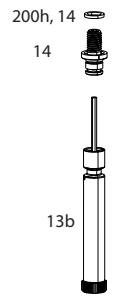

Note:
1. 2 Position dampers are compatible with OneLoc and 2P TwistLoc remotes.
2. 3 Position dampers are compatible with 3p TwistLoc remotes.
3. Complete damper upgrade kit required to convert from Crown Adjust to Cable Remote Adjust.
4. Decal and Maxle pages can be found in back of the catalog.
5. 15x110 Boost Maxle not compatible with 32mm SID C1, use 15x100 Maxle. See parts page for compatible parts.