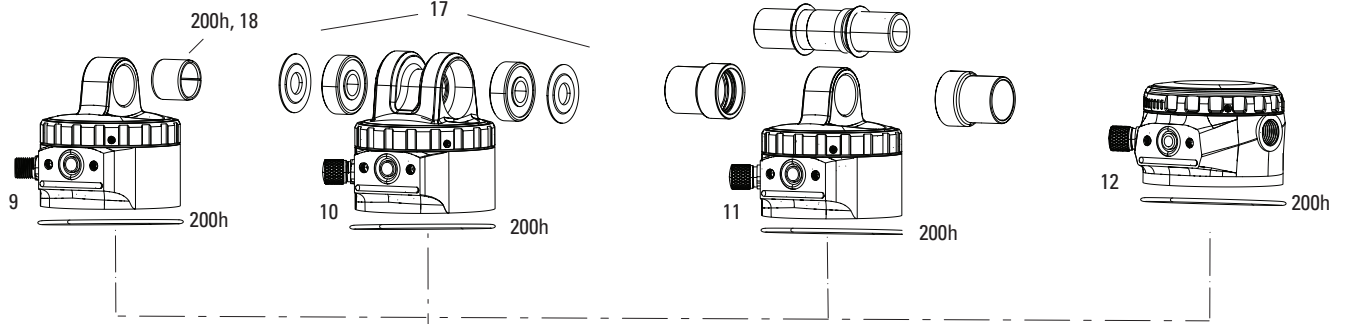

SUPER DELUXE AIR C1+ (2023+)

RS-SDLX-SEL-C1, RS-SDLX-SELP-C1, RS-SDLX-ULT-C1, RS-SDLX-ULDH-C1, RS-SDLX-UFA-C1, RS-SDLX-BSE-C2, RS-SDLX-SEL-C2, RS-SDLX-SELP-C2, RS-SDLX-ULT-C2, RS-SDLX-UFA-C2

Note:
1. See the RockShox Rear Shock Piston Tuning Guide for detailed information regarding the shim stack order for the rebound and compression dampers.
2. For Flight Attendant C1 compression control support, please visit your local dealer
3. To upgrade a Super Deluxe C1 to C2, replace the damper piston assembly, tune assembly, and reservoir. Damper piston and shims increase HSC range and HSC/rebound performance. Reservoir increases LSC range and performance.