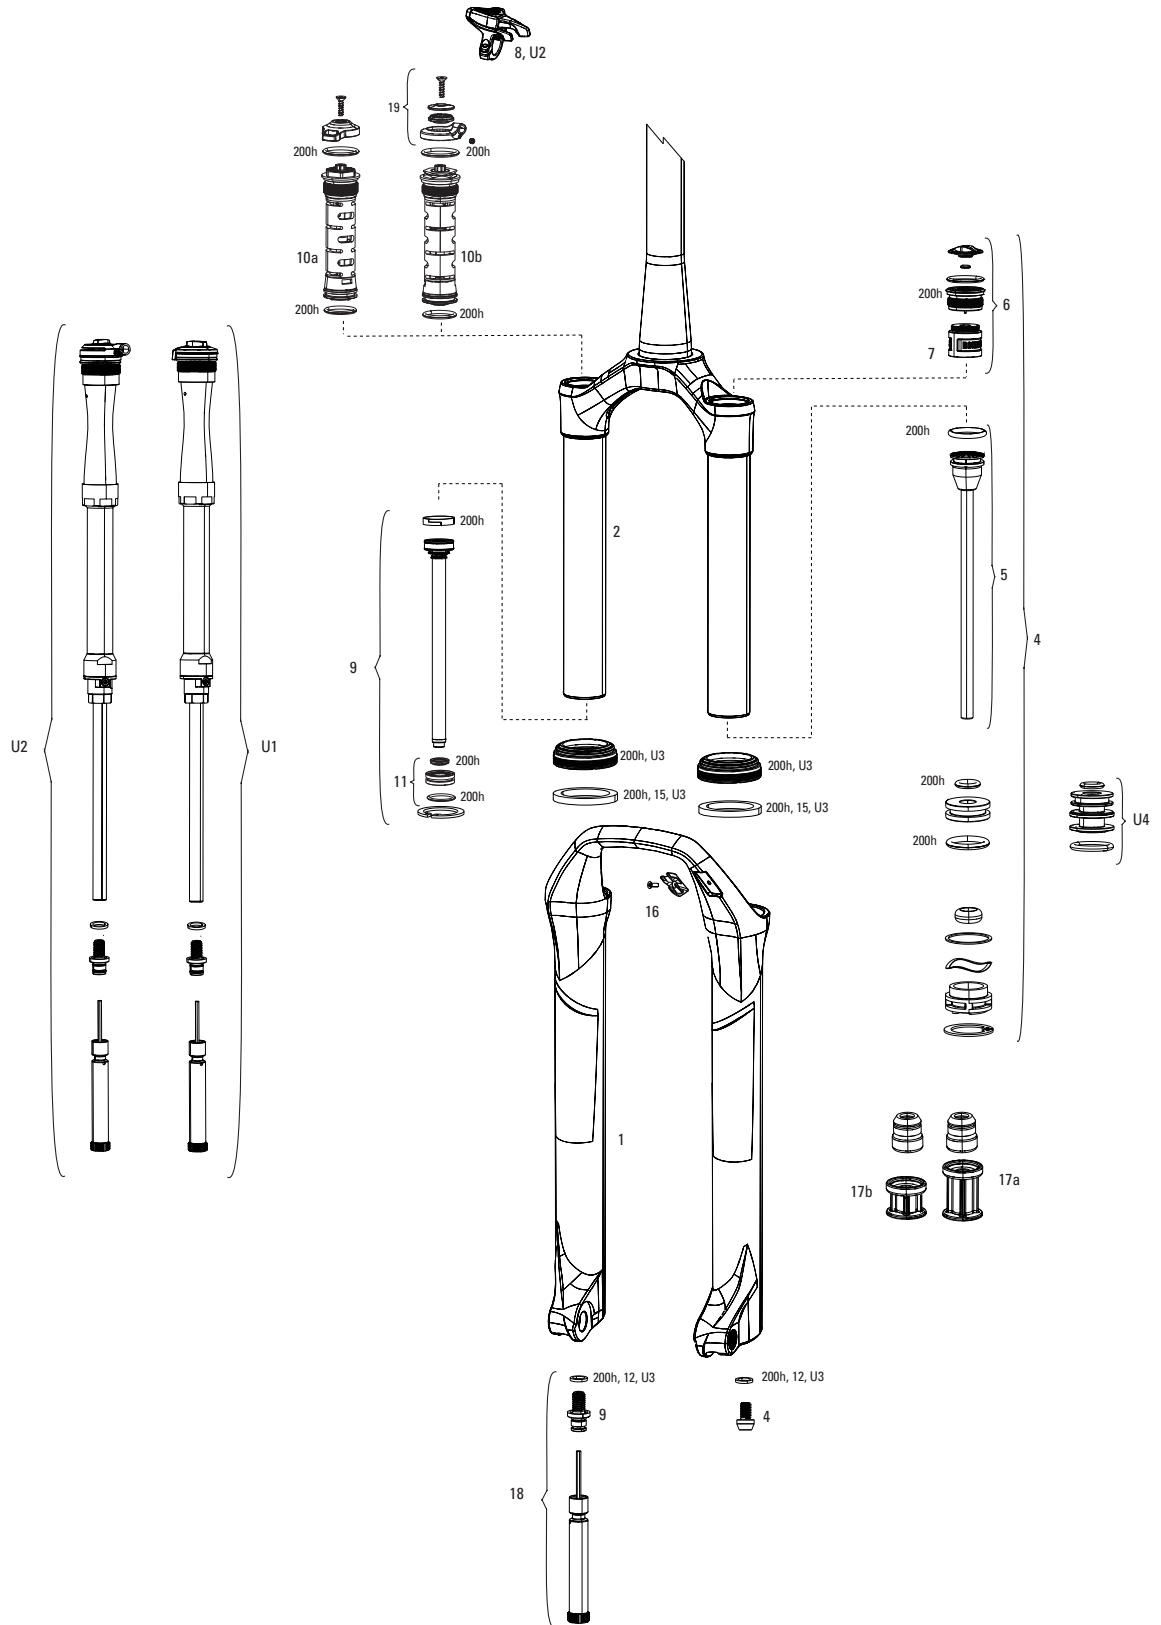

REBA-10 Boost - A7-A9 (2018-2025)

FS-REBA-10B-A7, FS-REBA-10B-A8, FS-REBA-10B-A9

Note:
1. Reba-10 max travel is 100mm.
2. Reba-10 Boost stock configurations were 80, 90 and 100mm.
3. Convert from Crown Adjust to Cable Remote Adjust: complete damper upgrade kit
4. Decal and Maxle pages can be found in back of the catalog.
5. Part descriptions on the following page that include a "B" are specifically for "Boost" forks. Parts that include an "NB" are specifically for "non-Boost" forks. Parts without either designation are compatible with both Boost and non-Boost forks.