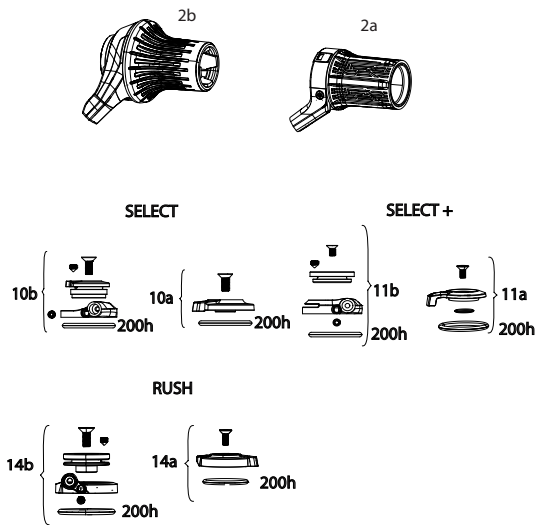

SID (35MM) SELECT/SELECT+/ULTIMATE C1 (2021-2023)

FS-SID-BSE-C1, FS-SID-SEL-C1, FS-SID-SELP-C1, FS-SID-ULT-C1

Charger Race Day 2

Note:

1. Convert from Crown Adjust to Cable Remote Adjust: complete damper upgrade kit
2. Decal and Maxle pages can be found in back of the catalog.
3. 115x110 Boost Maxle not compatible with 35mm SID C1, use 15x100 Maxle. See parts page for compatible parts.
4. Fender mounting bolts are M3-.5x11mm. Max bolt torque is 1Nm.