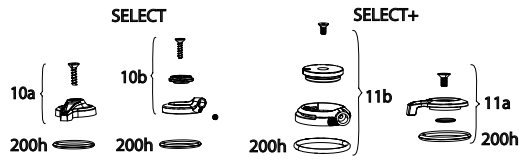

Note:
1. 2 Position dampers are compatible with OneLoc and 2P TwistLoc remotes.
2. 3 Position dampers are compatible with 3p TwistLoc remotes.
3. Complete damper upgrade kit required to convert from Crown Adjust to Cable Remote Adjust.
4. Decal and Maxle pages can be found in back of the catalog.
5. 15x110 Boost Maxle not compatible with 32mm SID C1, use 15x100 Maxle. See parts page for compatible parts.