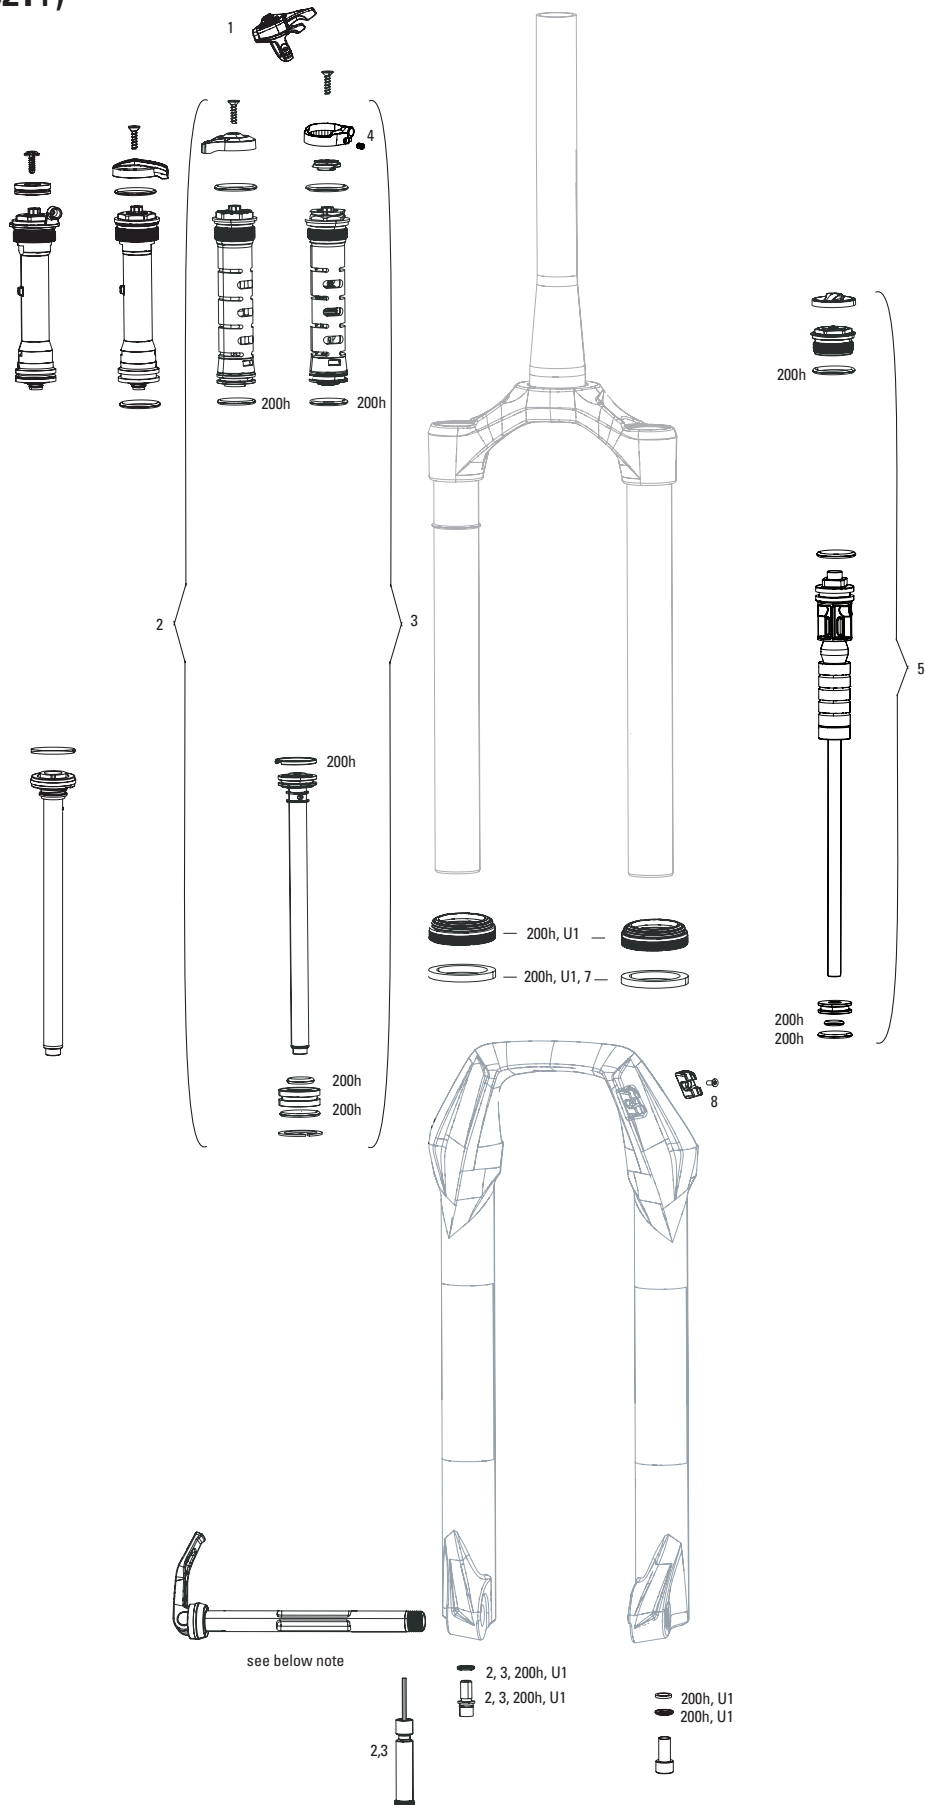

RECON GOLD C1 (2021+)

FS-RCNG-RL-C1

Note:
1. Decal and Maxle pages can be found in back of the catalog.