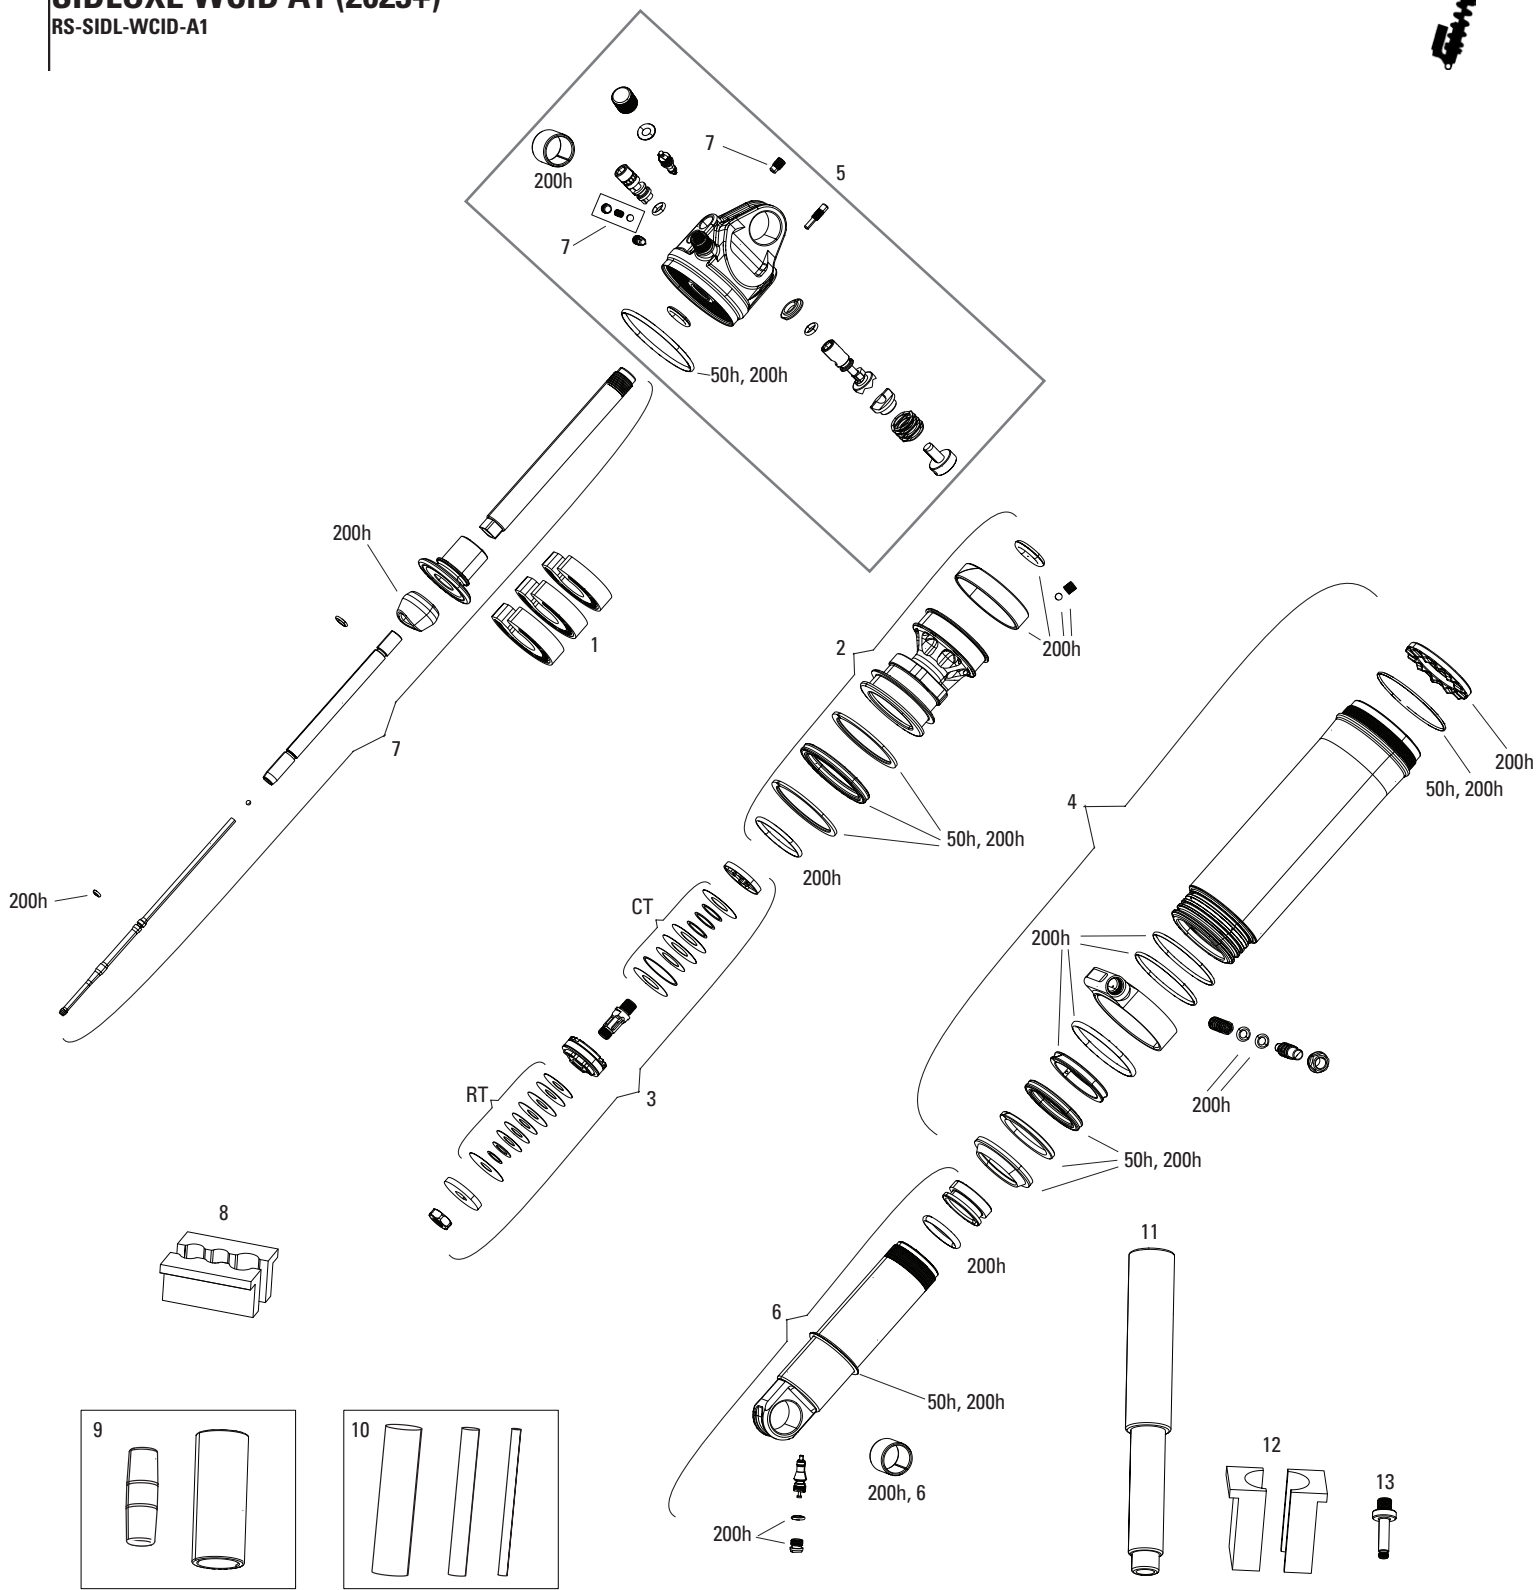

SIDLUXE WCID A1 (2023+)

RS-SIDL-WCID-A1

Note:

1. See the RockShox Rear Shock Piston Tuning Guide for detailed information regarding the shim stack order for the rebound and compression dampers