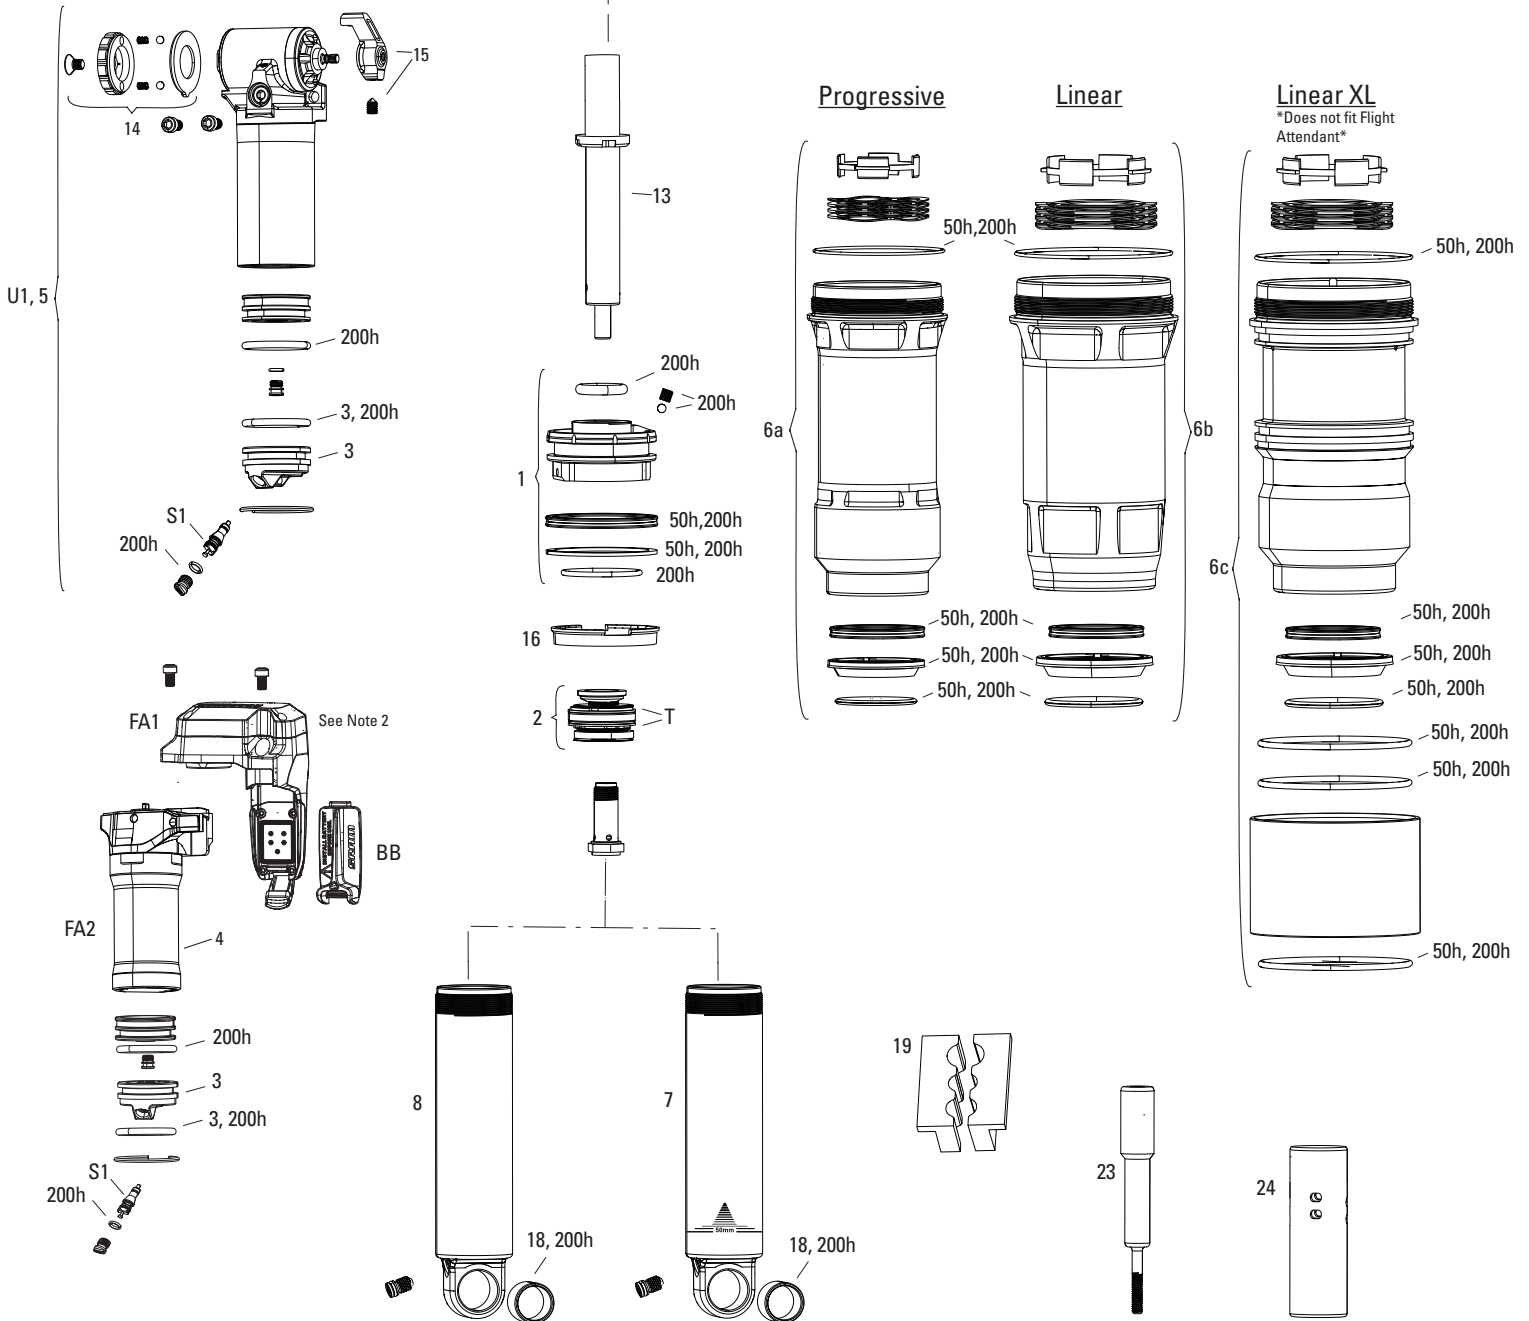

SUPER DELUXE AIR C1+ (2023+)

RS-SDLX-SEL-C1, RS-SDLX-SELP-C1, RS-SDLX-ULT-C1, RS-SDLX-ULDH-C1, RS-SDLX-UFA-C1, RS-SDLX-BSE-C2, RS-SDLX-SEL-C2, RS-SDLX-SELP-C2, RS-SDLX-ULT-C2, RS-SDLX-UFA-C2

Note:
1. See the RockShox Rear Shock Piston Tuning Guide for detailed information regarding the shim stack order for the rebound and compression dampers.
2. For Flight Attendant C1 compression control support, please visit your local dealer
3. To upgrade a Super Deluxe C1 to C2, replace the damper piston assembly, tune assembly, and reservoir. Damper piston and shims increase HSC range and HSC/rebound performance. Reservoir increases LSC range and performance.