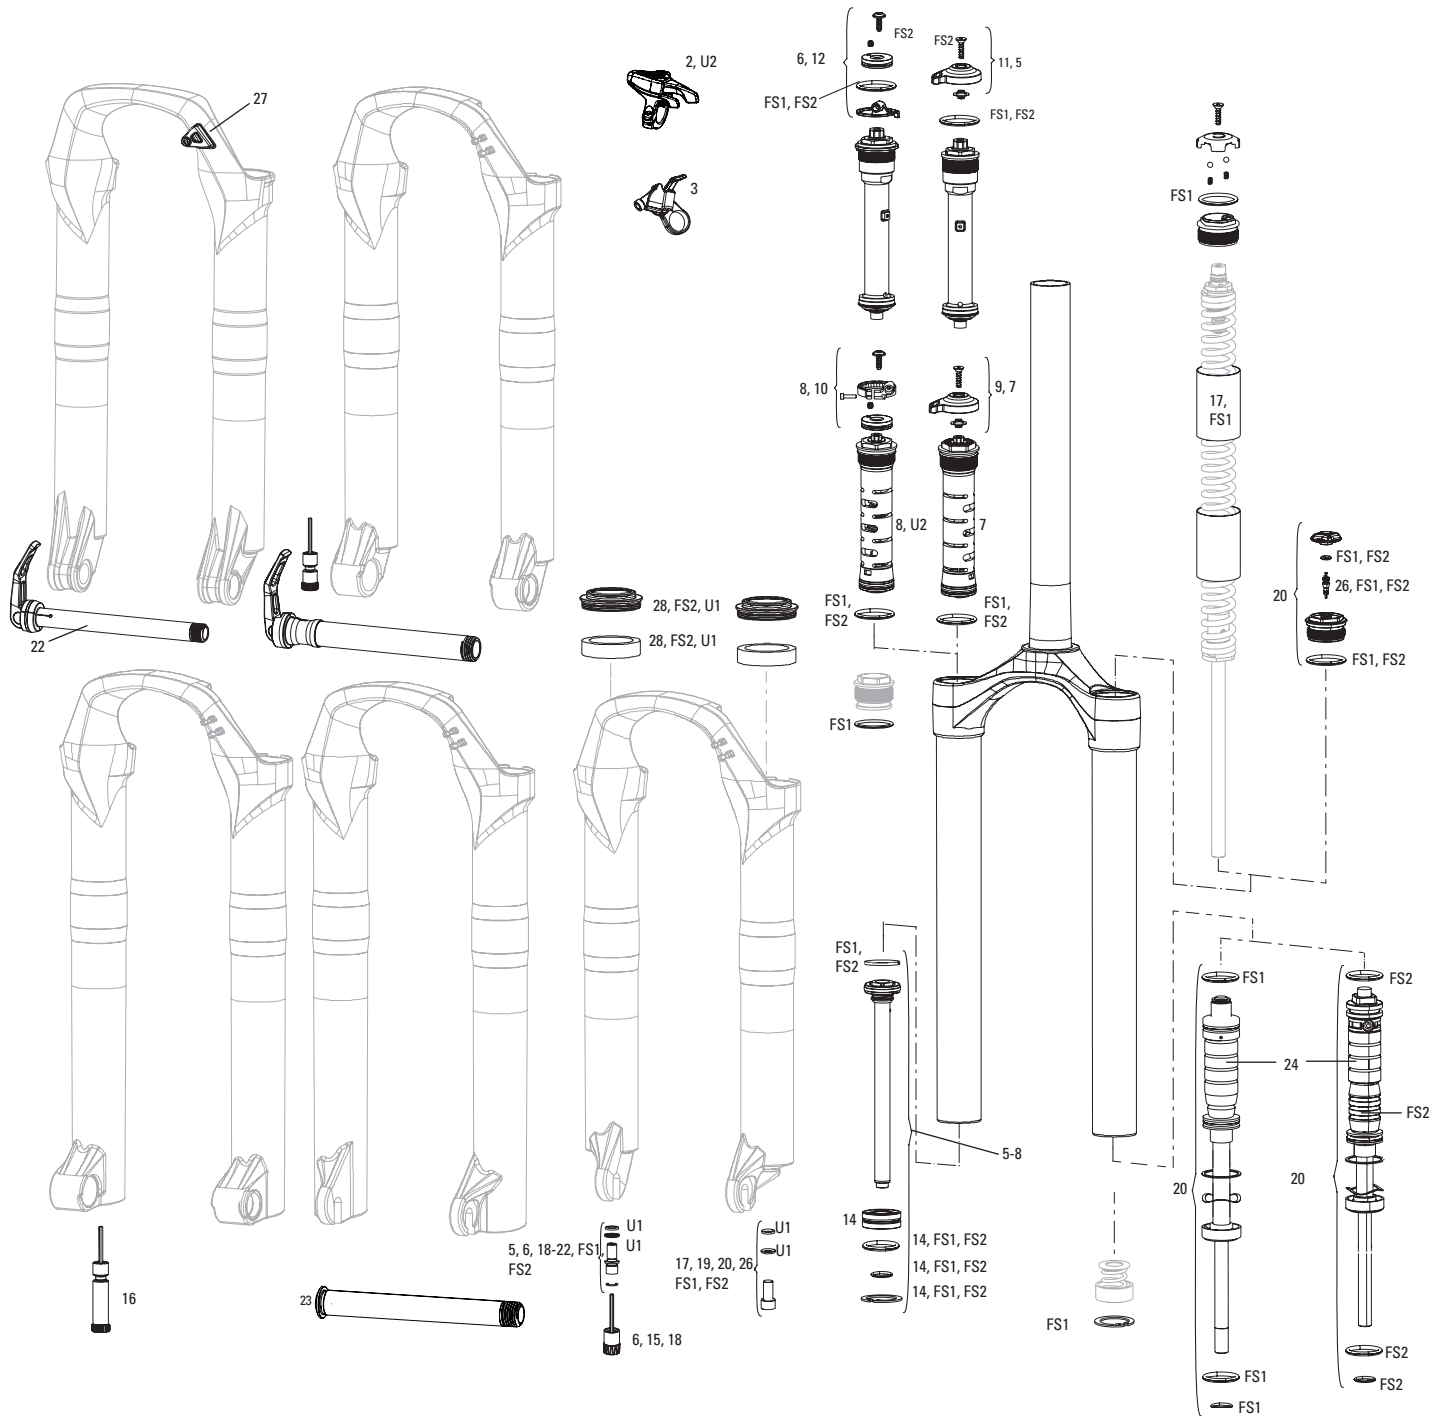

RECON GOLD A1-A3 (2011-2017)

FS-RCNG-TK-A1, FS-RCNG-R-A1, FS-RCNG-RL-A1, FS-RCNG-TK-A2, FS-RCNG-RL-A2, FS-RCNG-TK-A3, FS-RCNG-RL-A3

Note:

1. Full service kits include replaceable o-rings, glide rings, retaining rings, crush washers, crush washer retainers and shaft bolts/nuts. All air service kits include replacement schrader valve cores. Not all service parts are pictured. All basic service kits include the following replaceable wear items: o-rings, glide rings, dust seals, and foam rings.
2. Convert from Crown Adjust to Remote Adjust: Remote compression damper requires remote compression adjuster spool, and remote lever assembly.
3. 2013+ Recon Gold compatible with 10mm cable pull PushLoc or OneLoc