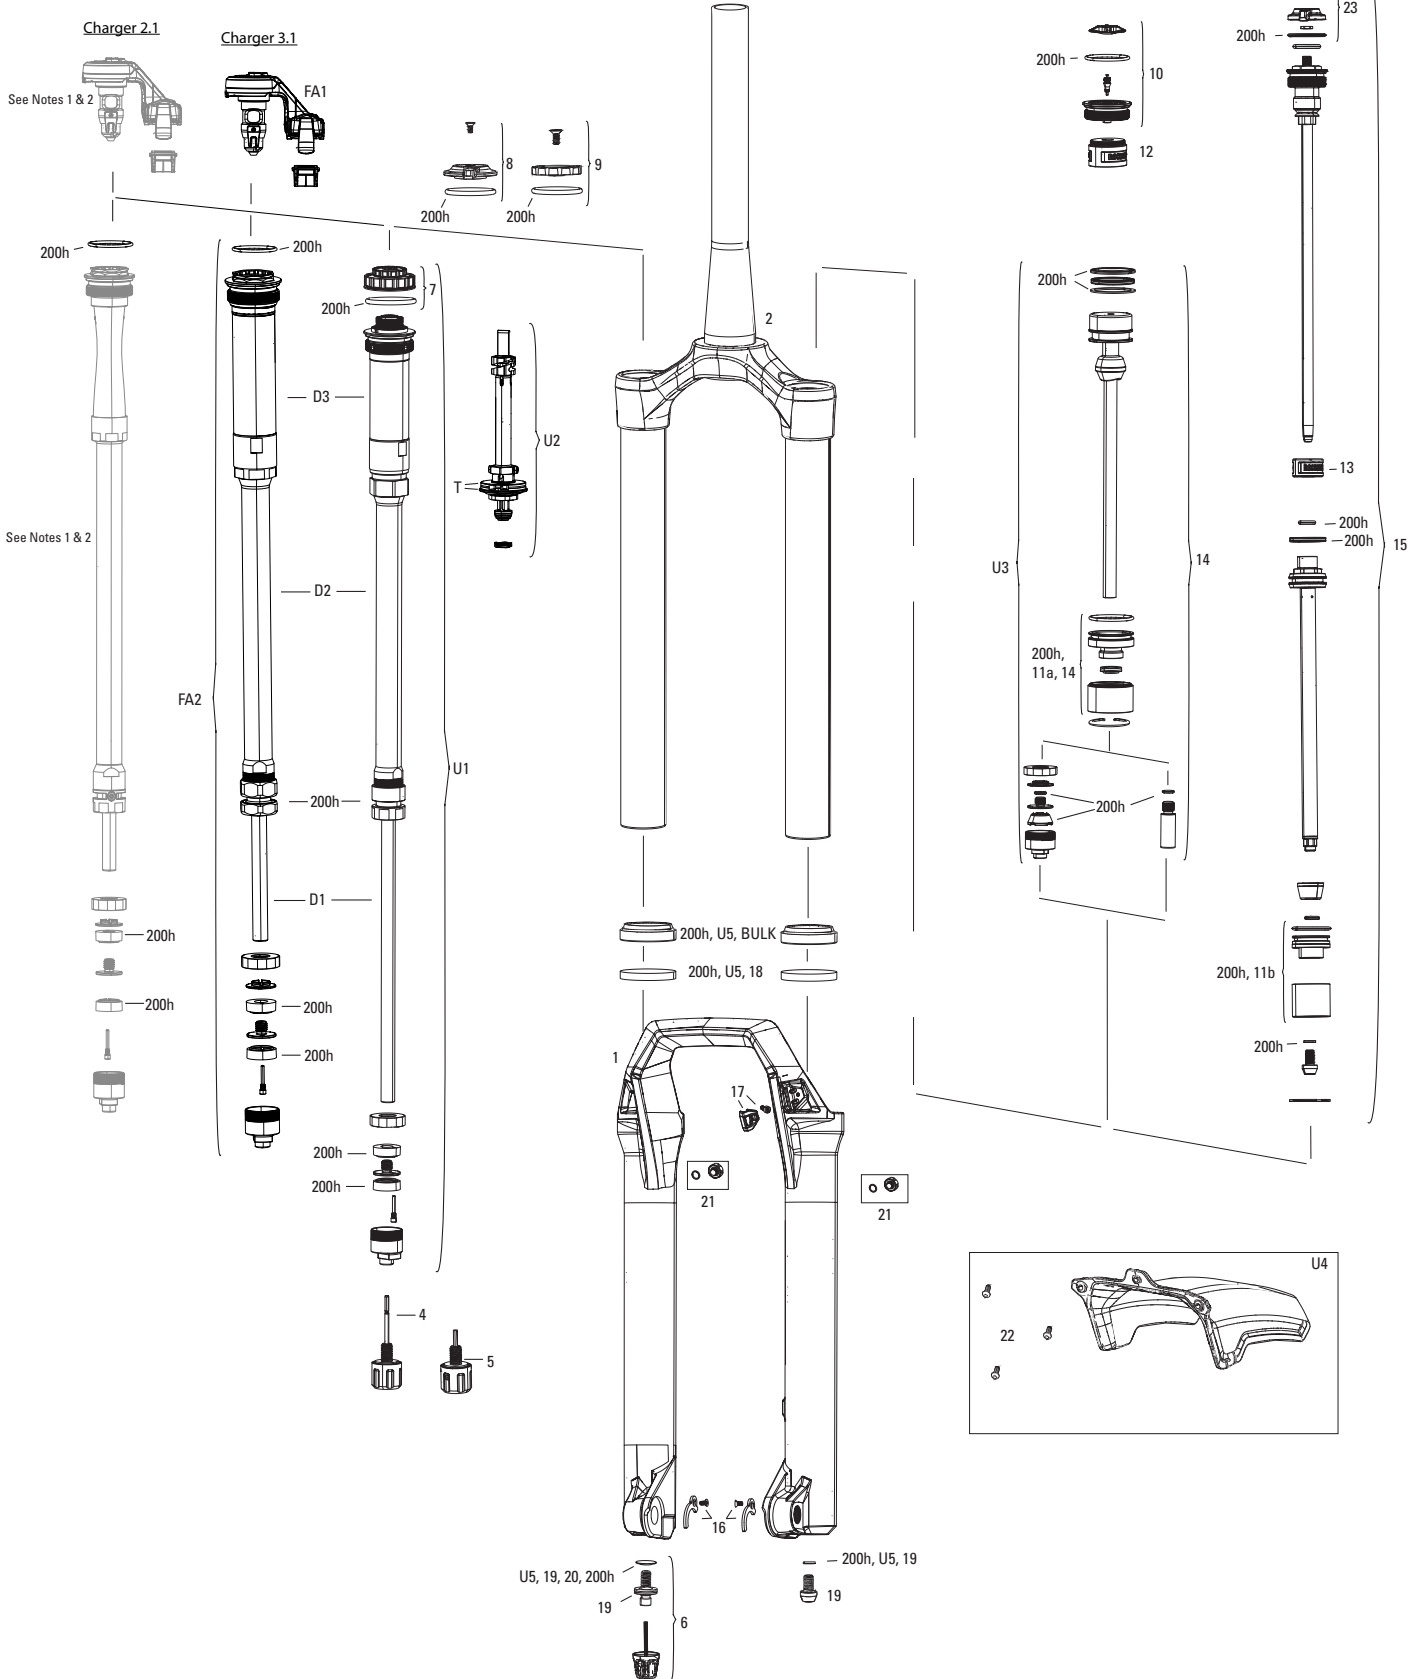

ZEB A1+ (2021+)

FS-ZEB-R-A1, FS-ZEB-SEL-A1, FS-ZEB-SELP-A1, FS-ZEB-ULT-A1, FS-ZEB-BSE-A2, FS-ZEB-SEL-A2, FS-ZEB-SELP-A2, FS-ZEB-ULT-A2, FS-ZEB-UFA-A2, FS-ZEB-SELP-A3, FS-ZEB-ULT-A3, FS-ZEB-UFA-A3

Note:

1. For Flight Attendant Charger 2 Damper and Compression control support, please visit your local dealer
2. Flight Attendant dampers and control modules are not cross compatible between Charger 2.1 and Charger 3.1. Damper and module must match or damage can occur.
3. Fender bolts are M3-.5x11 (qty 3)