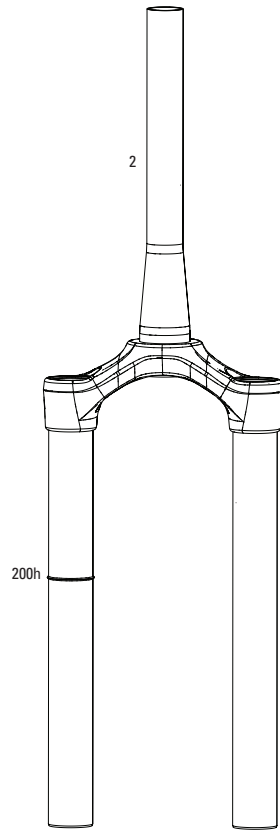

35 GOLD RL A1-A2 (2020-2024)

FS-35G-RL-A1, FS-35G-RL-A2

Note:

1. 200h service kits include replaceable o-rings, glide rings, retaining rings, crush washers, crush washer retainers and shaft bolts/nuts. All air service kits include replacement schrader valve cores.
2. EMTB (fender mount) lower leg and CSU are not cross-compatible with non-fender CSU and lower leg variants.
3. Convert from Crown Adjust to Remote Adjust: Remote compression damper, remote compression adjuster spool, cable clamp and remote lever assembly.
4. Decal and Maxle pages can be found in back of the catalog.