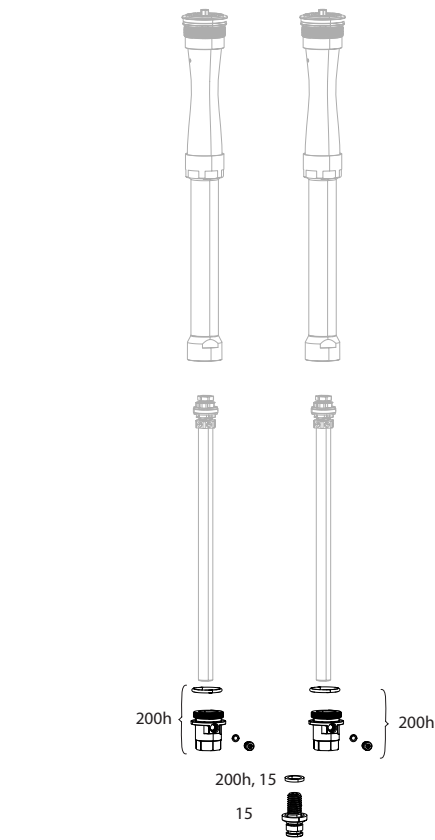

SID (35MM) SELECT/SELECT+/ULTIMATE C1 (2021-2023)

FS-SID-BSE-C1, FS-SID-SEL-C1, FS-SID-SELP-C1, FS-SID-ULT-C1

Charger Race Day 2

Note:

1. Convert from Crown Adjust to Cable Remote Adjust: complete damper upgrade kit
2. Decal and Maxle pages can be found in back of the catalog.
3. 115x110 Boost Maxle not compatible with 35mm SID C1, use 15x100 Maxle. See parts page for compatible parts.
4. Fender mounting bolts are M3-.5x11mm. Max bolt torque is 1Nm.