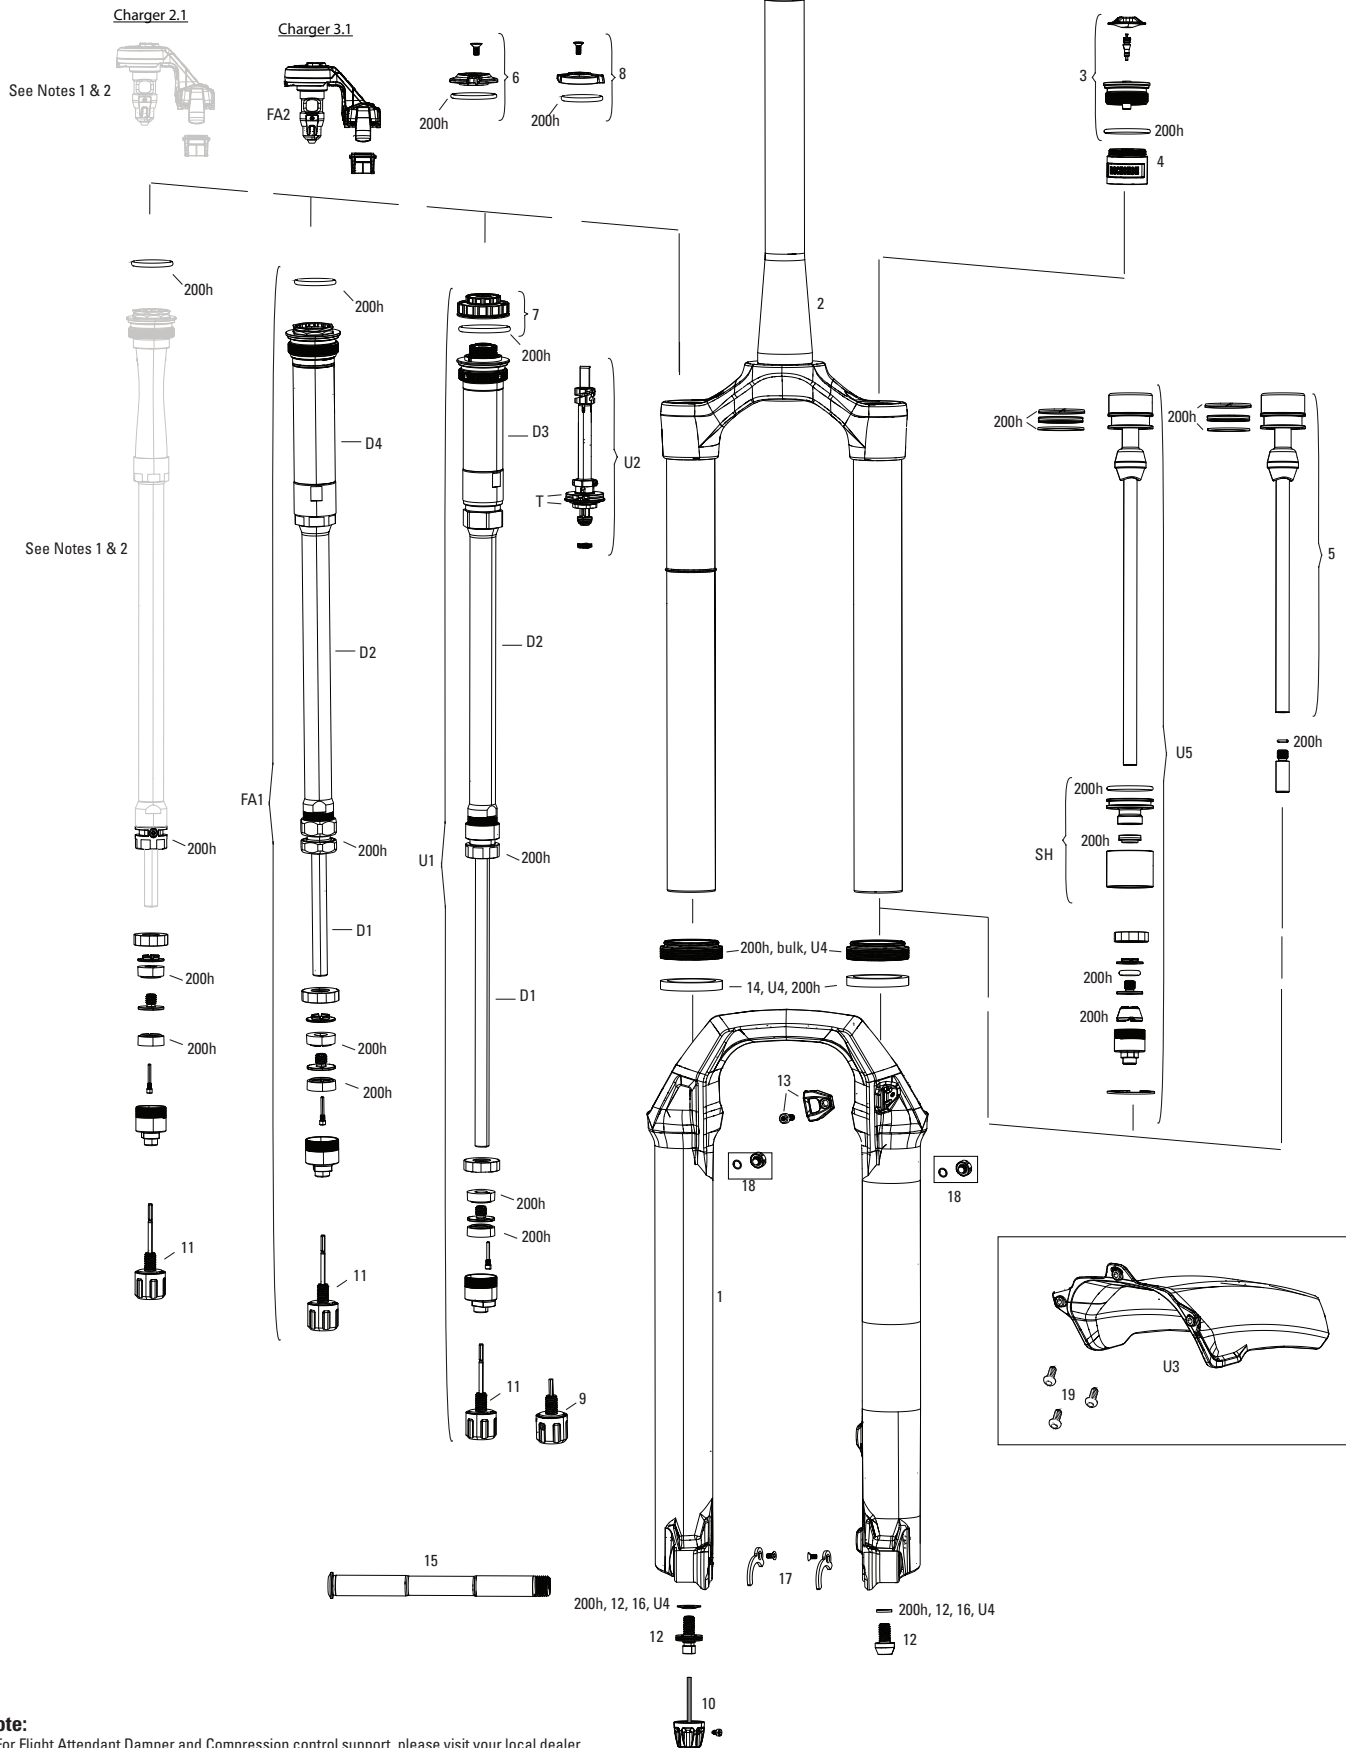

PIKE C1+ (2023+)

FS-PIKE-BSE-C1, FS-PIKE-SEL-C1, FS-PIKE-SELP-C1, FS-PIKE-ULT-C1, FS-PIKE-UFA-C1, FS-PIKE-SELP-C2, FS-PIKE-ULT-C2, FS-PIKE-UFA-C2

Note:
1. For Flight Attendant Damper and Compression control support, please visit your local dealer
2. Flight Attendant dampers and control modules are not cross compatible between Charger 2.1 and Charger 3.1. Damper and module must match or damage can occur.
3. Fender bolts are M3-5x11 (qty 3)

Return to Index