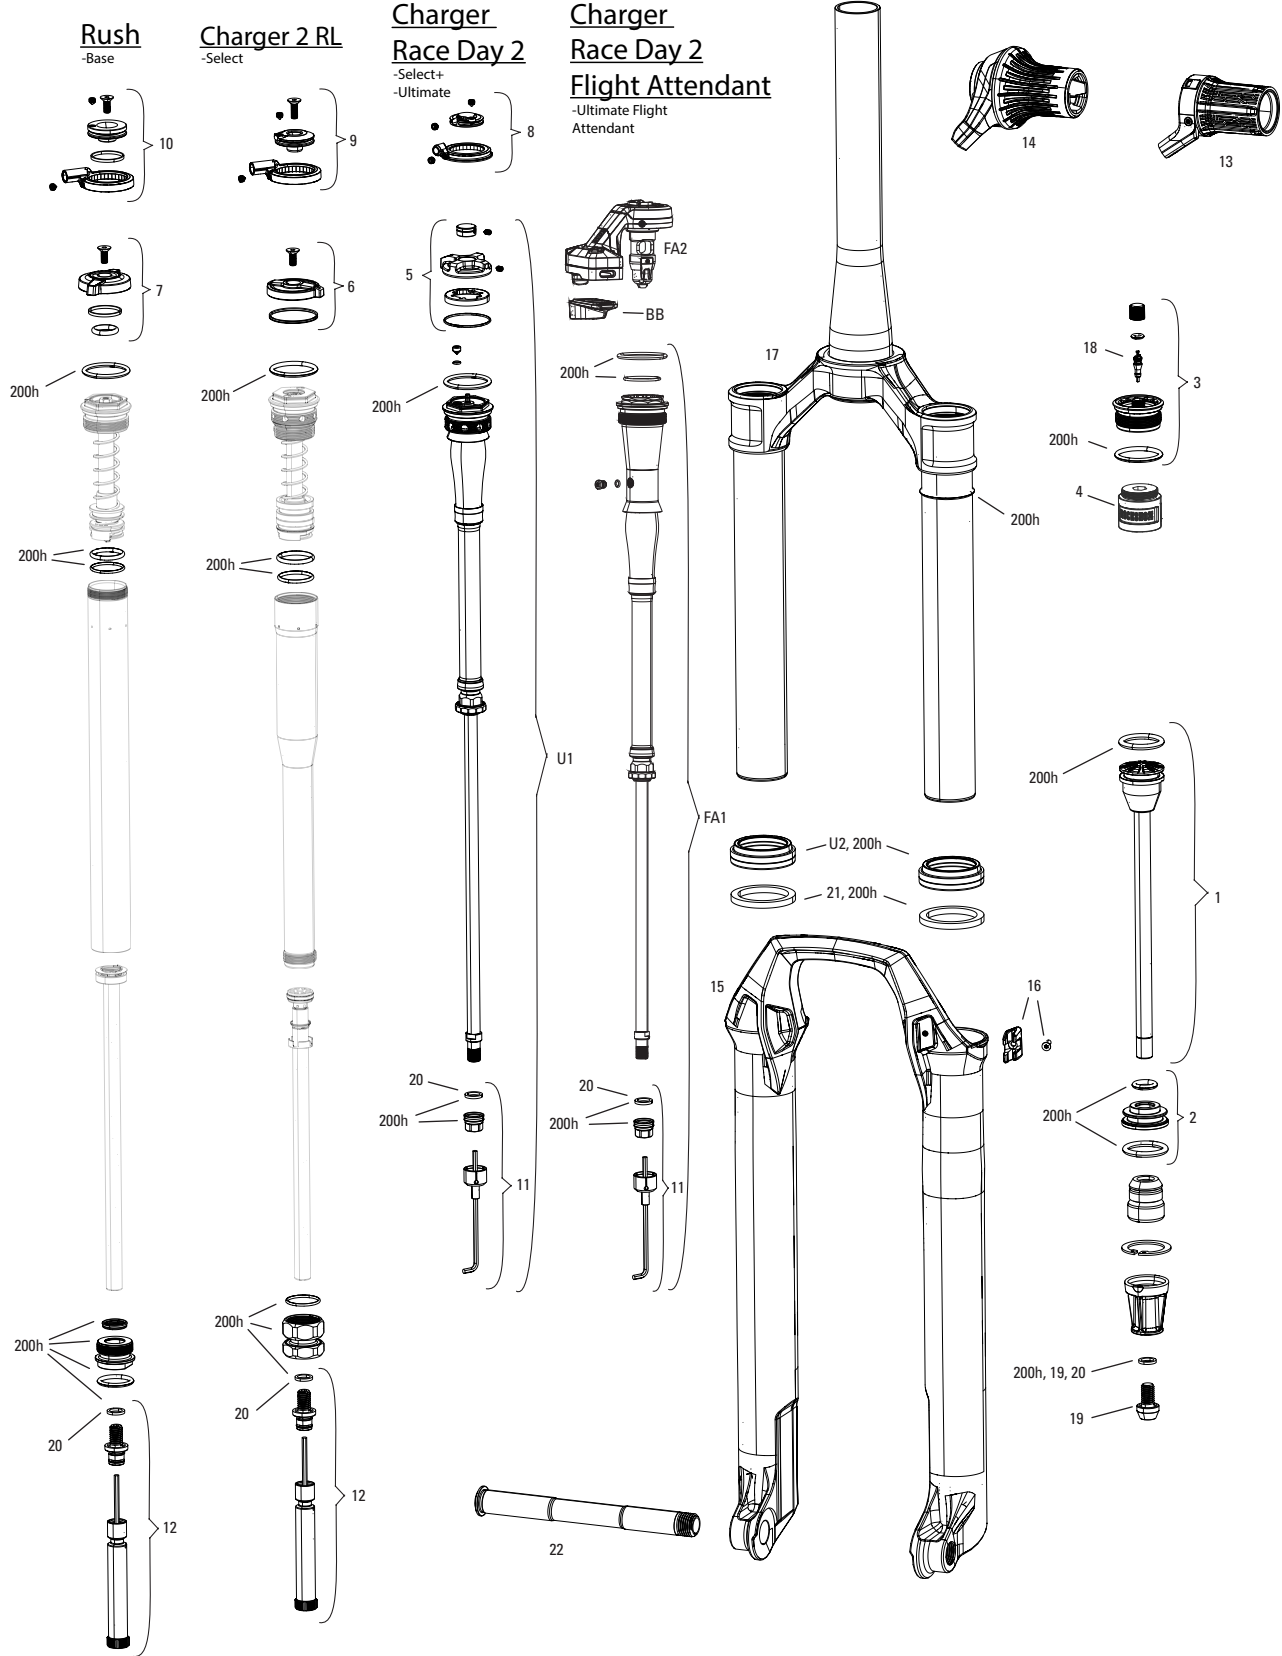

SID SL (32MM) D1 (2024+)

FS-SIDS-BSE2-D1, FS-SIDS-BSE3-D1, FS-SIDS-SEL2-D1, FS-SIDS-SEL3-D1, FS-SIDS-SLP2-D1, FS-SIDS-SLP3-D1, FS-SIDS-ULT2-D1, FS-SIDS-ULT3-D1, FS-SIDS-UFA-D1

Note:

1. 2 Position dampers are compatible with OneLoc and 2P TwistLoc remotes.
2. 3 Position dampers are compatible with 3p TwistLoc remotes.
3. Complete damper upgrade kit required to convert from Crown Adjust to Cable Remote Adjust.
4. 115x110 Boost Maxle not compatible with 32mm SID D1, use 15x100 Maxle. See parts page for compatible parts