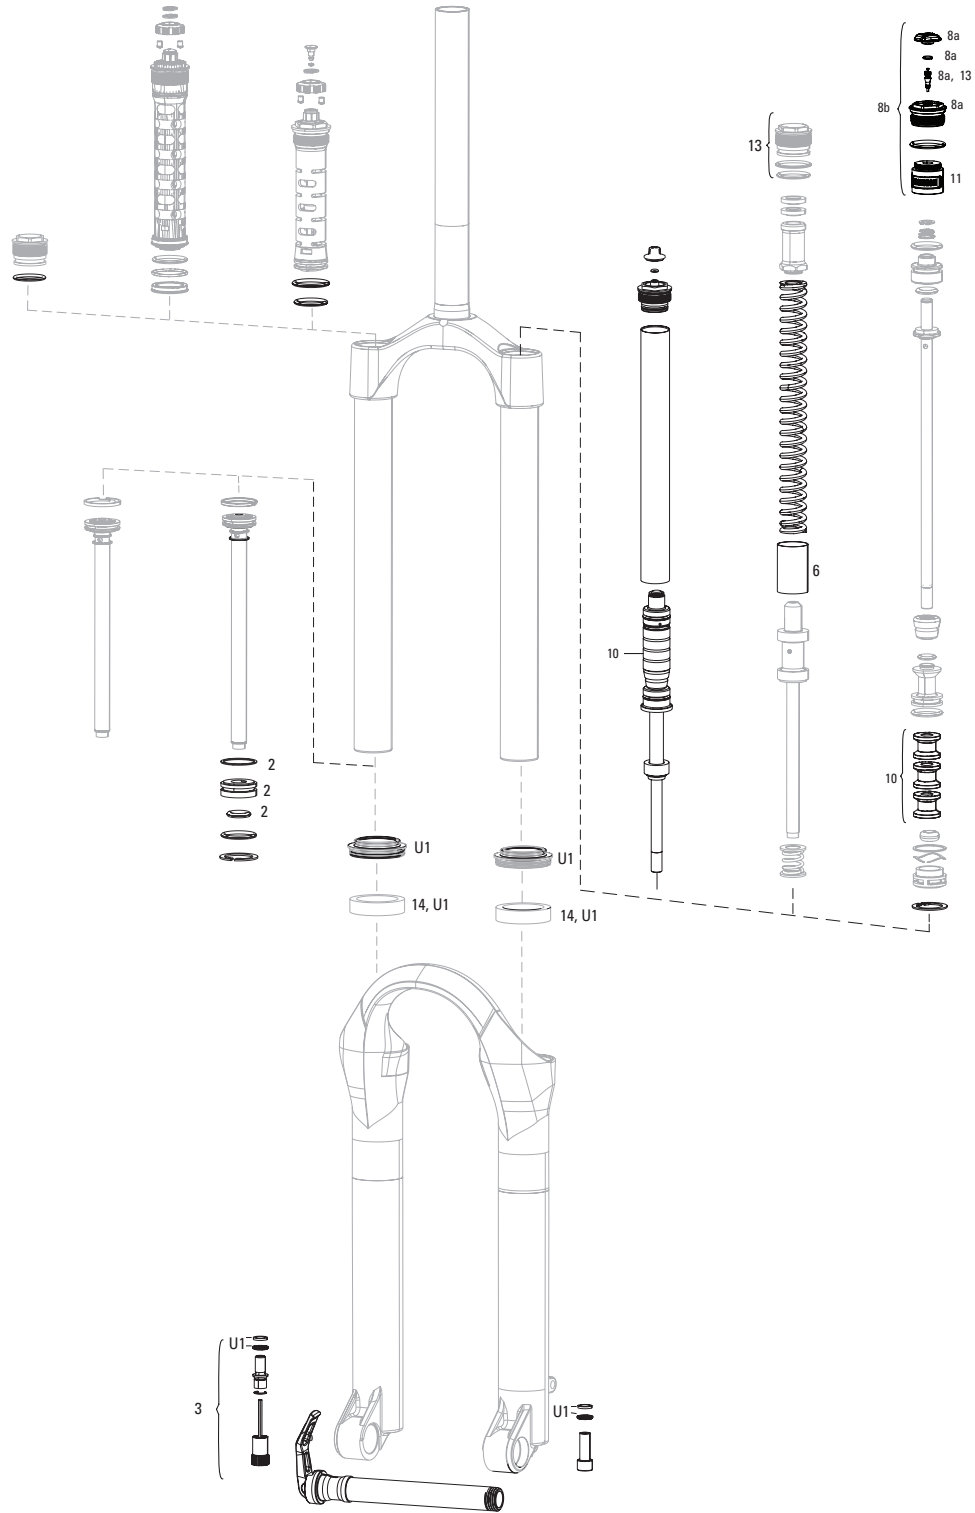

ARGYLE A1-A2 (2007-2017)

FS-ARGL-R-A1, FS-ARGL-RC-A1, FS-ARGL-RCT-A1, FS-ARGL-R-A2, FS-ARGL-RC-A2, FS-ARGL-RCT-A2

Note:
1. Full service kits include replaceable o-rings, glide rings, retaining rings, crush washers, crush washer retainers and shaft bolts/nuts. All air service kits include replacement schrader valve cores. Not all service parts are pictured. All basic service kits include the following replaceable wear items: o-rings, glide rings, dust seals, and foam rings.
2. Please note top cap, compression damper and air spring kit requirements for steel and aluminum upper tubes.
3. A complete decal and Maxle overview can be found in back of the catalog.