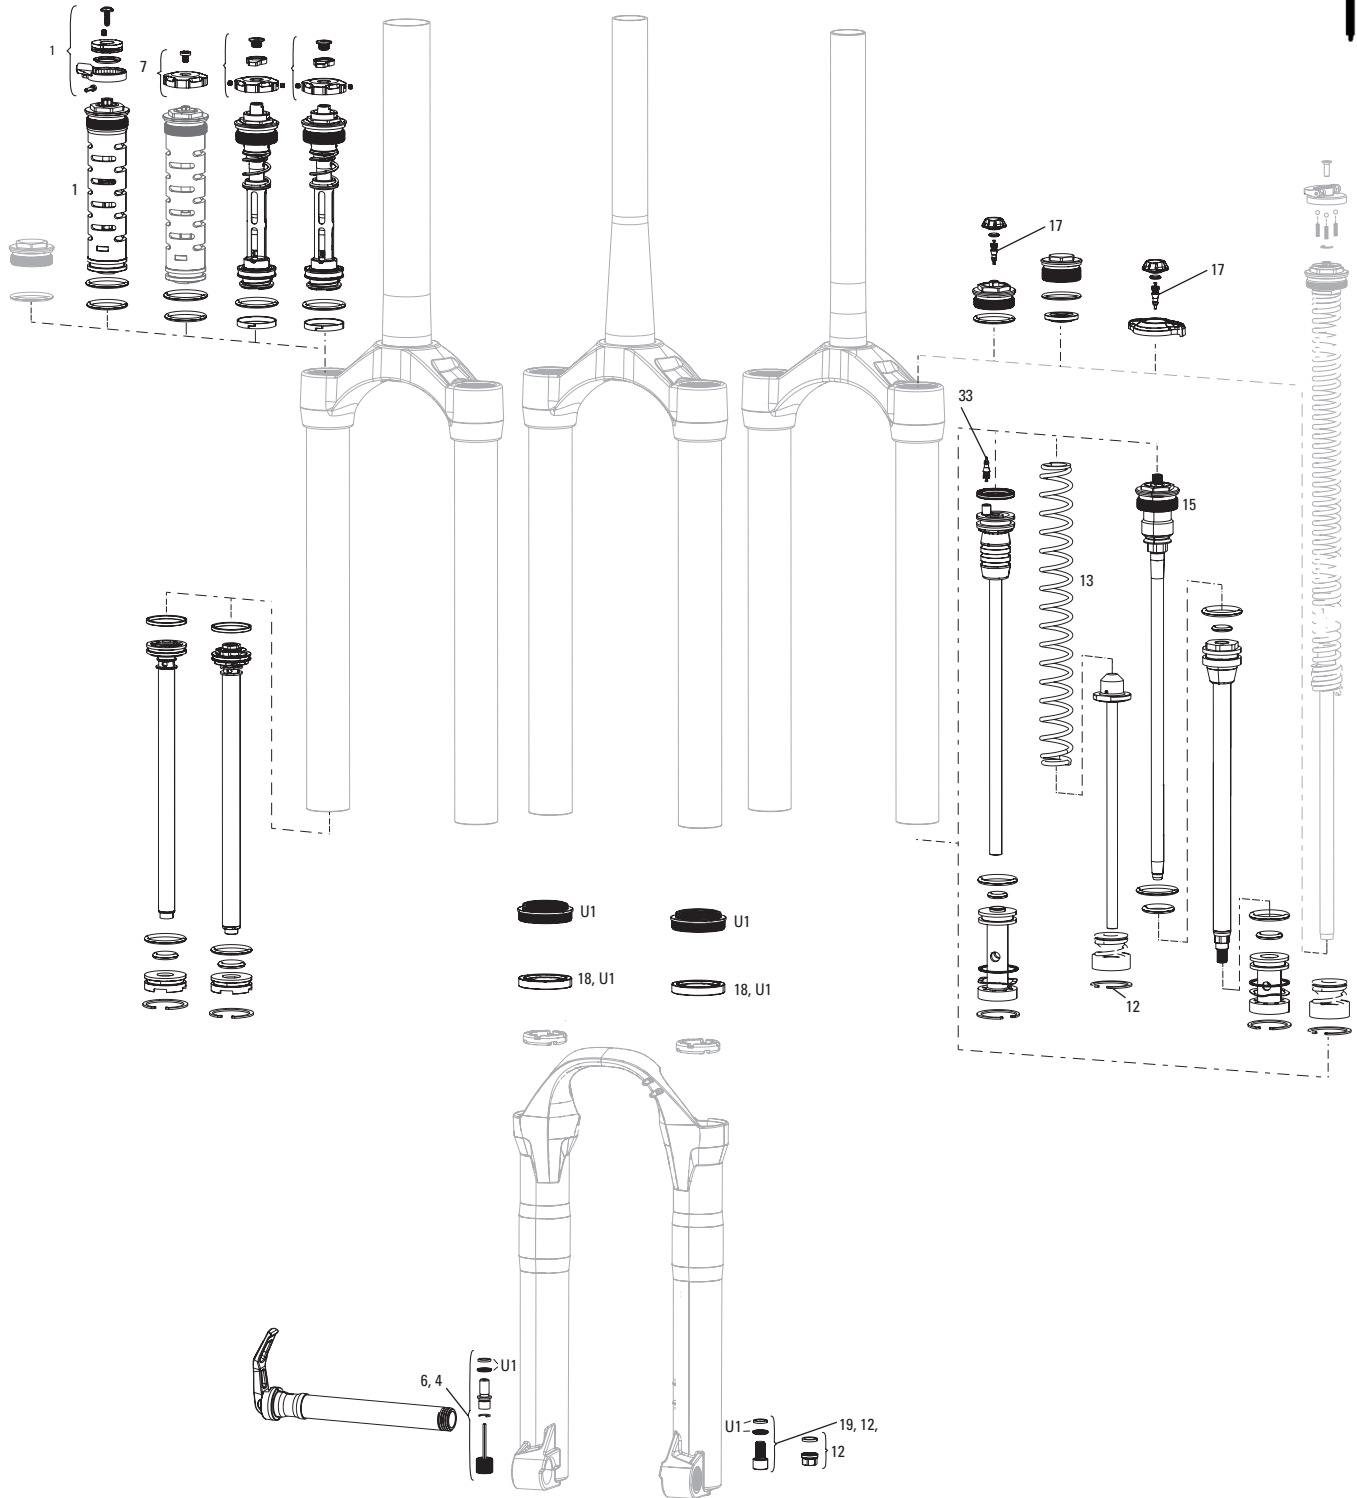

LYRIK A1-A2 (2010-2015)

FS-LYRK-R-A1, FS-LYRK-RC-A1, FS-LYRK-RC2D-A1 FS-LYRK-RLR-A1, FS-LRYK-RC2D-A2

1. **Note:**
1. Full service kits include replaceable o-rings, glide rings, retaining rings, crush washers, crush washer retainers and shaft bolts/nuts. All air service kits include replacement schrader valve cores. Not all service parts are pictured. All basic service kits include the following replaceable wear items: o-rings, glide rings, dust seals, and foam rings.
  2. All Lyrik models are compatible with Motion Control IS, Mission Control and Mission Control DH dampers.
  3. If damper tube needs to be replaced, replace original rebound damper with current rebound damper. 2010+ Lyrik rebound damper assemblies use a larger piston and do not require the 2007-2009 damper tube. 2007-2009 damper tube is not compatible with 2010+ Lyrik.
  4. Maxle lever and wedge parts are not compatible with Maxle Lite FR.
  5. 2-Step Air replacement parts are no longer available. Replace system with Dual Position Air if parts are needed.
  6. Aftermarket forks with Medium spring installed. Soft and Firm tuning springs are included in fork box.