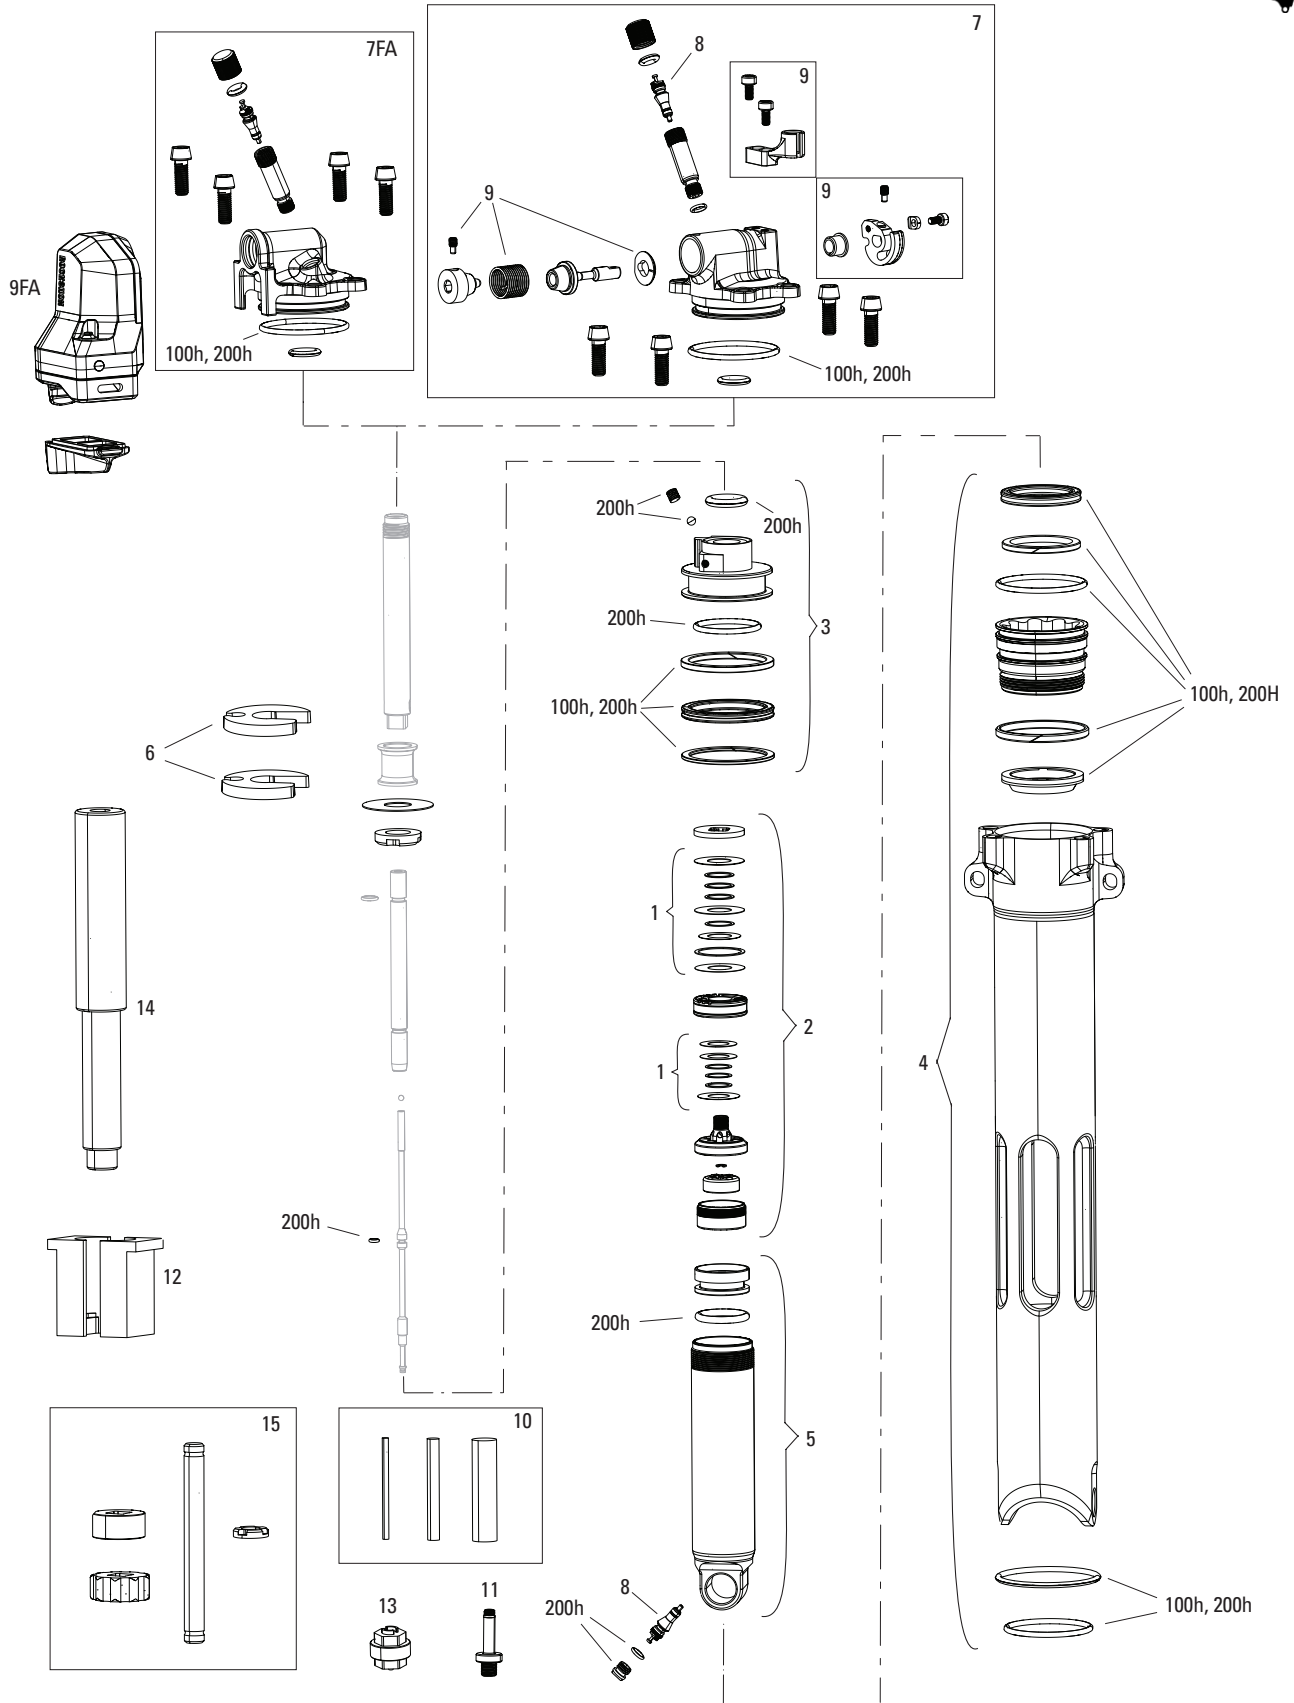

SIDLUXE ISOSTRUT A1 (2024+)

RS-SIDL-TKIS-A1, RS-SIDL-ISFA-A1

Note:

1. See the RockShox Rear Shock Piston Tuning Guide for detailed information regarding the shim stack order for the rebound and compression dampers.
2. Non-Flight Attendant ISOSTRUT shocks are NOT upgradeable to Flight Attendant. The entire shock must be purchased complete.
3. The Flight Attendant Control Module should only be removed from the eyelet assembly when in "Open" mode and with the battery removed. Do not reinstall the battery until the module is reattached to the eyelet.
4. SIDLuxe ISOSTRUT takes 2 volume tokens maximum.