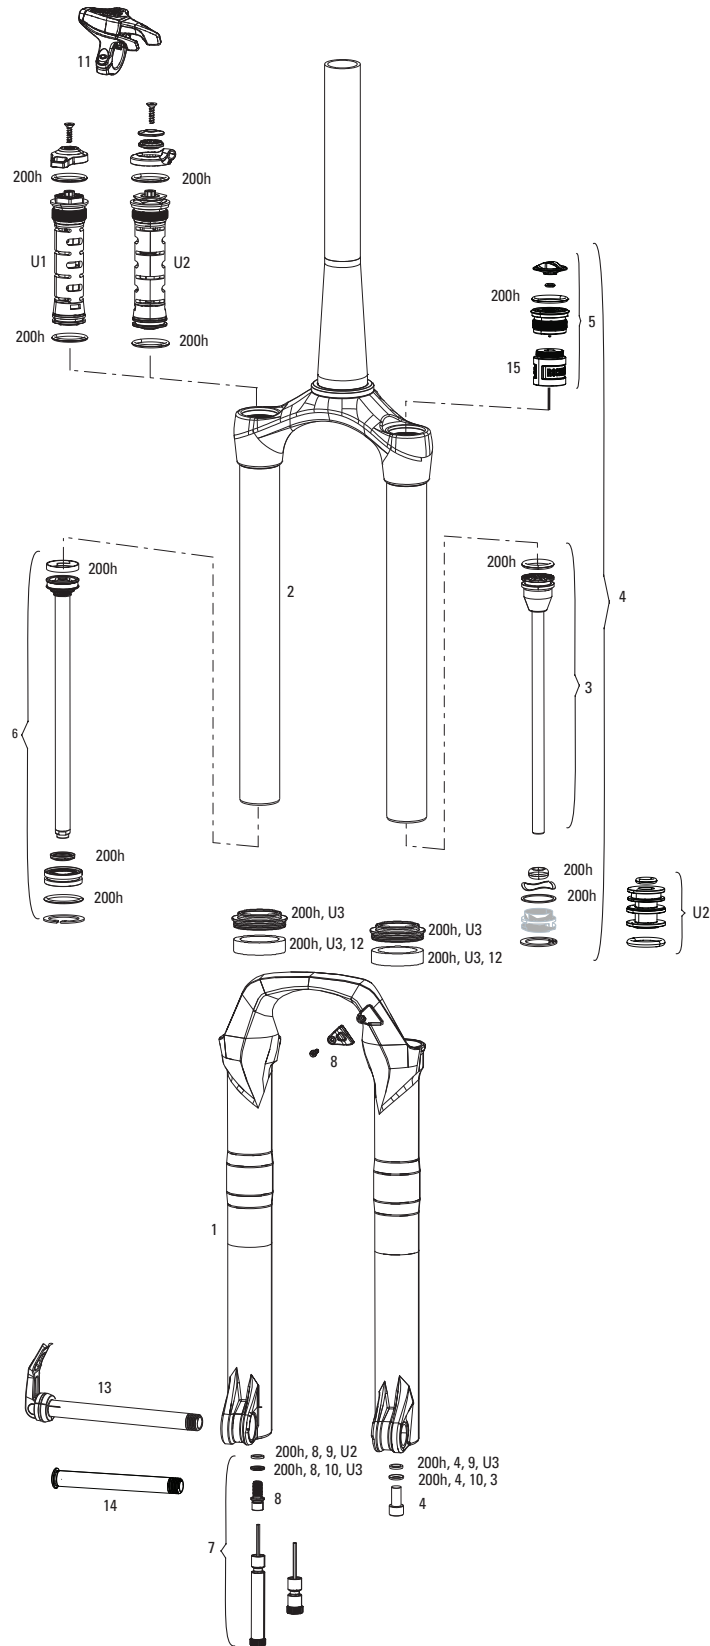

REBA-15 non-Boost - A7-A8 (2018-2025)

FS-REBA-15NB-A7, FS-REBA-15NB-A8

Note:
1. Reba-15 max travel is 150mm.
2. Reba-15 nonBoost stock configurations were 100,120,130,140, and 150mm.
3. Decal and Maxle pages can be found in back of the catalog.
4. Part descriptions on the following page that include a "B" are specifically for "Boost" forks. Parts that include an "NB" are specifically for "non-Boost" forks. Parts without either designation are compatible with both Boost and non-Boost forks.