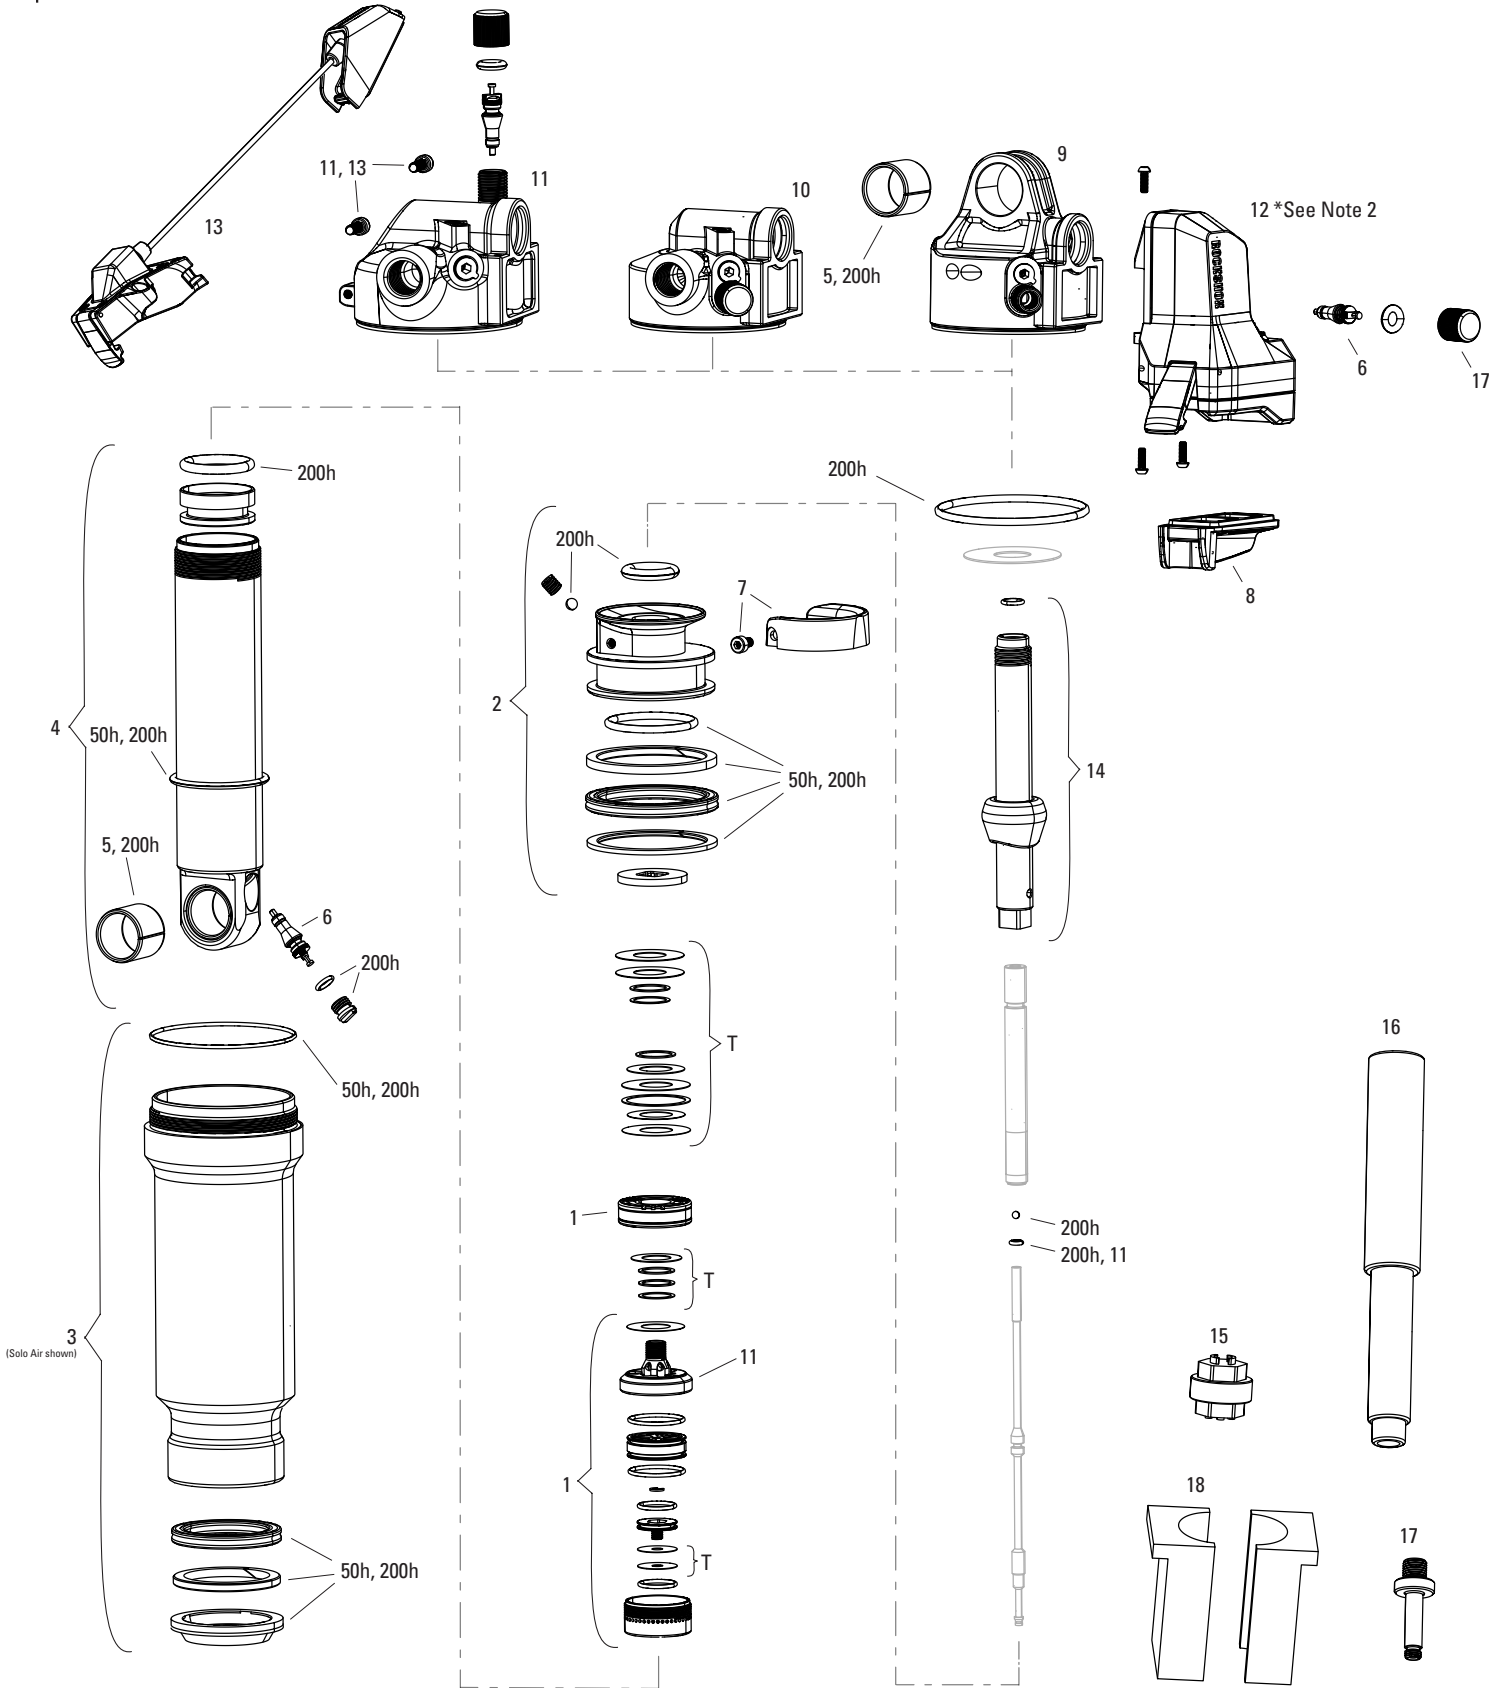

SIDLUXE FLIGHT ATTENDANT A2 (2025+)

RS-SIDL-UFA-A2, RS-SIDL-STFA-A2

Note:

1. See the RockShox Rear Shock Piston Tuning Guide for detailed information regarding the shim stack order for the rebound and compression dampers.
2. The Flight Attendant Control Module should only be removed from the eyelet assembly when in "Open" mode and with the battery removed. Do not reinstall the battery until the module is reattached to the eyelet.