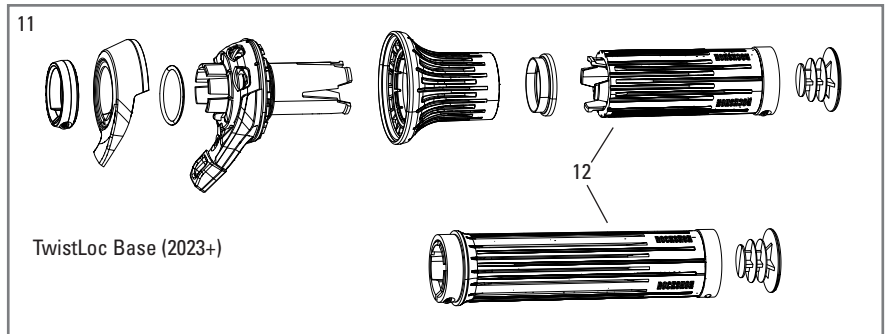

Note:
1. 2013-2015 PushLoc is right and left-specific and is compatible only with 2013+ Motion Control and Recon Gold TurnKey compression dampers. Cable pull = 10mm.
2. Pre-2013 PushLoc and PopLoc are compatible only with pre-2013 Motion Control compression dampers and is convertible to left and right vertical, and left and right horizontal. Cable pull = 17mm.
3. OneLoc is compatible with 2013+ Motion Control and Recon Gold TK dampers with 10mm cable pull and replaces PushLoc.
4. 2023 TwistLoc Base ships with two cables for use with front and rear suspension. One cable can be removed for use with one or the other.
5. 2023 Twist Loc Base lock-on grips are cross compatible with SRAM Eagle Grip Shift lock-on grips.
6. RockShox remotes uses standard derailleur cables and 4mm housing.

1	00.4318.002.009	REMOTE - ONELOC LEFT/ABOVE, RIGHT/BELOW 10MM, REMOTE ONLY (INCLUDES REMOTE, CABLE&HOUSING) - METRIC REAR SHOCKS, RL (2013+) & CHARGER DAMPERS
2	00.4318.002.010	REMOTE - ONELOC RIGHT/ABOVE, LEFT/BELOW 10MM, REMOTE ONLY (INCLUDES REMOTE, CABLE&HOUSING) - METRIC REAR SHOCKS, RL (2013+) & CHARGER DAMPERS
3	11.6818.001.000	REMOTE DISCRETE PUCK - HYDRAULIC REMOTE (SPACER) FOR XLOC REMOTES QTY2
4	11.5315.049.010	DISC BRAKE LEVER CLAMP SHIFTER MOUNTING BRACKET - (MMX) LEFT -GUIDE ULT/RSC/RS/RE/R,LEVEL ULT/TLM/TL, CODE RSC/R, DB5 ELIXIR 9/7/CR MAG/X0/ XX, QTY 1
5	11.5315.049.020	DISC BRAKE LEVER CLAMP SHIFTER MOUNTING BRACKET - (MMX) RIGHT -GUIDE ULT/RSC/RS/RE/R,LEVEL ULT/TLM/TL, CODE RSC/R, DB5 ELIXIR 9/7/CR MAG/X0/ XX, QTY 1
7	00.4318.026.000	LOCKING GRIPS FOR TWISTLOC 77/125MM WITH BLACK CLAMPS AND END PLUG - TWISTLOC A1(2018-2023)
8	11.4308.848.000	REMOTE - POPLOC LEFT 17MM CABLE PULL - RL (PRE-2013) & ALL TK DAMPERS, (NOT COMPATIBLE WITH 2013+ MOCO)
8	11.4309.207.000	REMOTE - POPLOC RIGHT 17MM CABLE PULL - RL (PRE-2013) & ALL TK DAMPERS
ns	11.4311.184.000	REMOTE - POPLOC RIGHT SHOCK - ARI0
10	11.4018.112.000	REMOTE PLUGS- TWISTLOC (INCLUDES RUBBER TAB FOR LOCK/UNLOCK ICON) QTY 10
11	00.4318.059.000	REMOTE - TWISTLOC BASE FULL SPRINT LEFT 2 POSITION (INCLUDES CABLES, HOUSING, LEFT AND RIGHT GRIPS) - 2 POSITION REMOTE FORKS AND SHOCKS B1
11	00.4318.059.001	REMOTE - TWISTLOC BASE FULL SPRINT LEFT 3 POSITION (INCLUDES CABLES, HOUSING, LEFT AND RIGHT GRIPS) - 3 POSITION REMOTE FORKS AND SHOCKS B1
12	00.4318.026.003	GRIPS FOR TWISTLOC 77/125MM TEXTURED GRIPS (INCLUDES BLACK CLAMPS, END PLUGS) - TWISTLOC BASE B1+ (2023+)