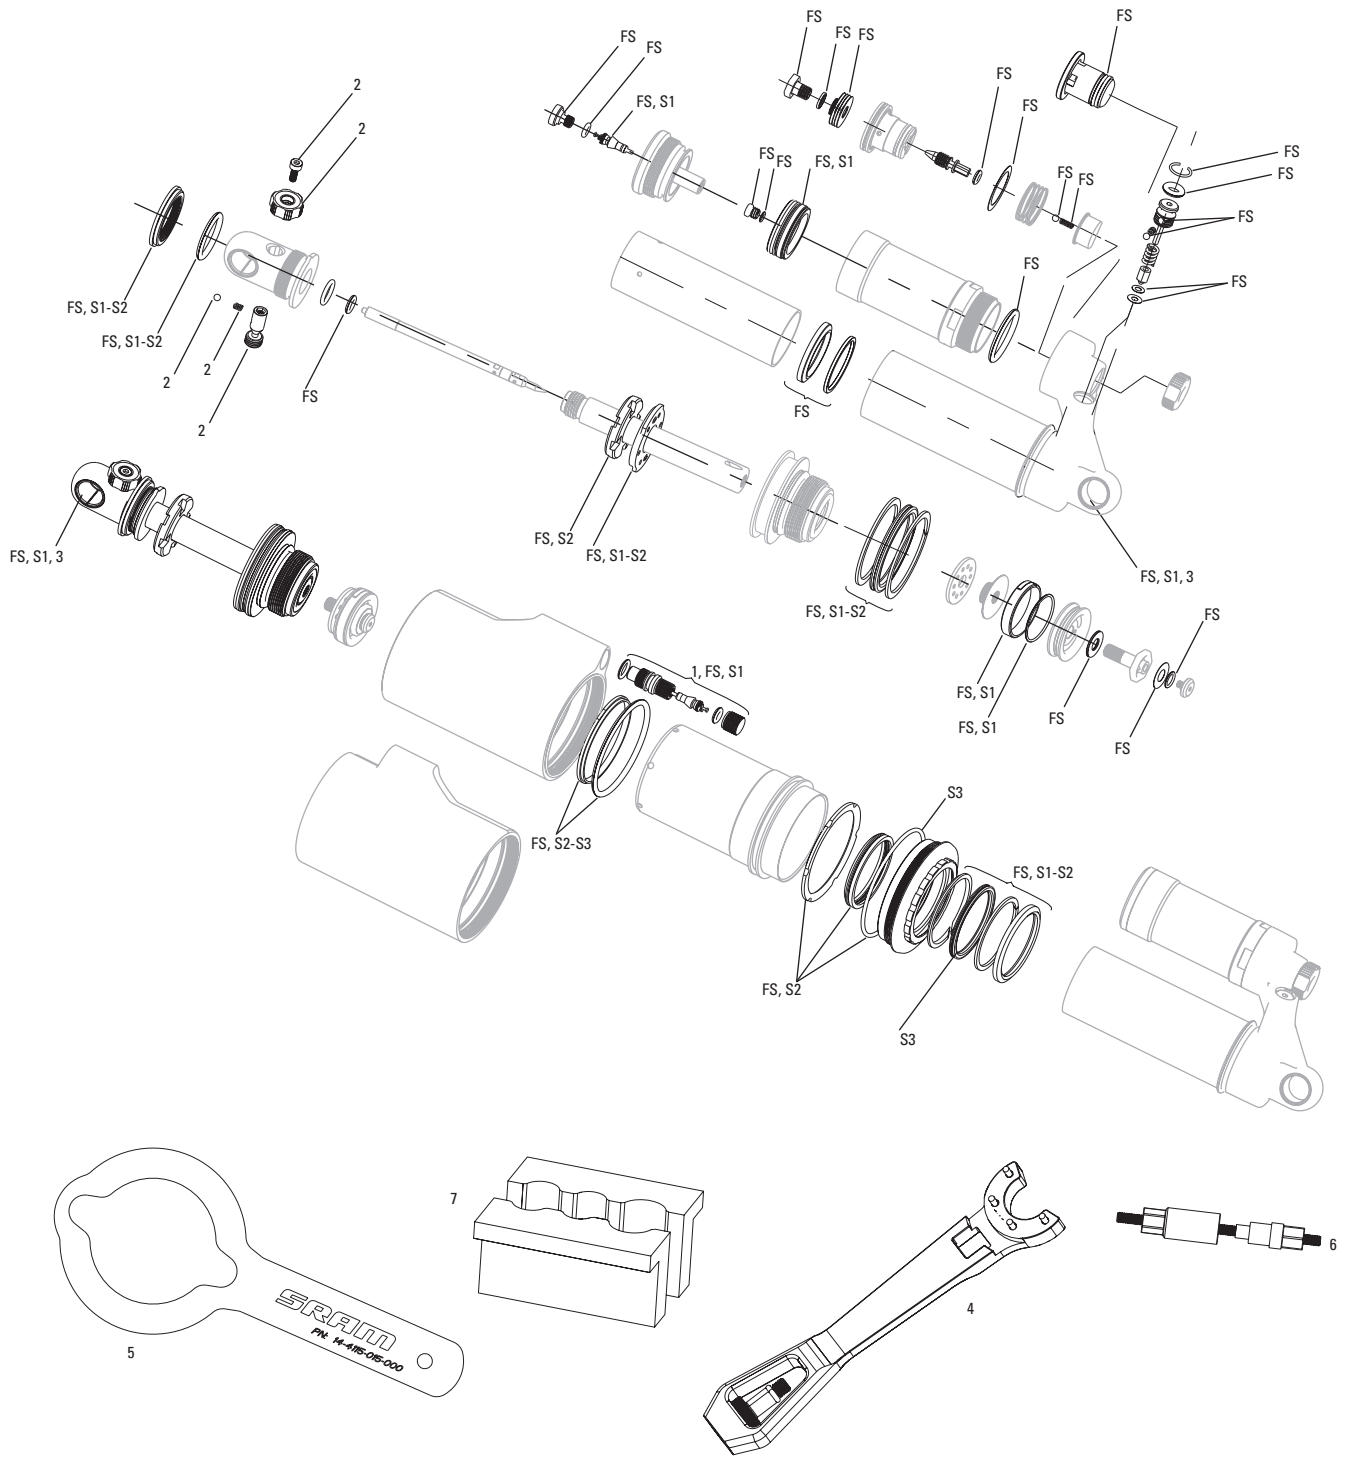

1. **Note:**
1. Not all service parts visible in exploded views. Vivid Air Service Kit includes o-rings, seals, glide rings, ball bearings, and detent springs.
  2. Air can kits are assembled and included all seals pictured.
  3. Vivid air can wrench is required for air can removal. Vivid spanner wrench is required for reservoir removal.
  4. Use '1/2"x1/2" Rear Shock Bushing/Mount Hardware Tool' to remove and install eyelet bushing and mounting hardware.
  3. Service kits may contain Dynamic Seal Grease or 15w50; these are interchangeable for service.