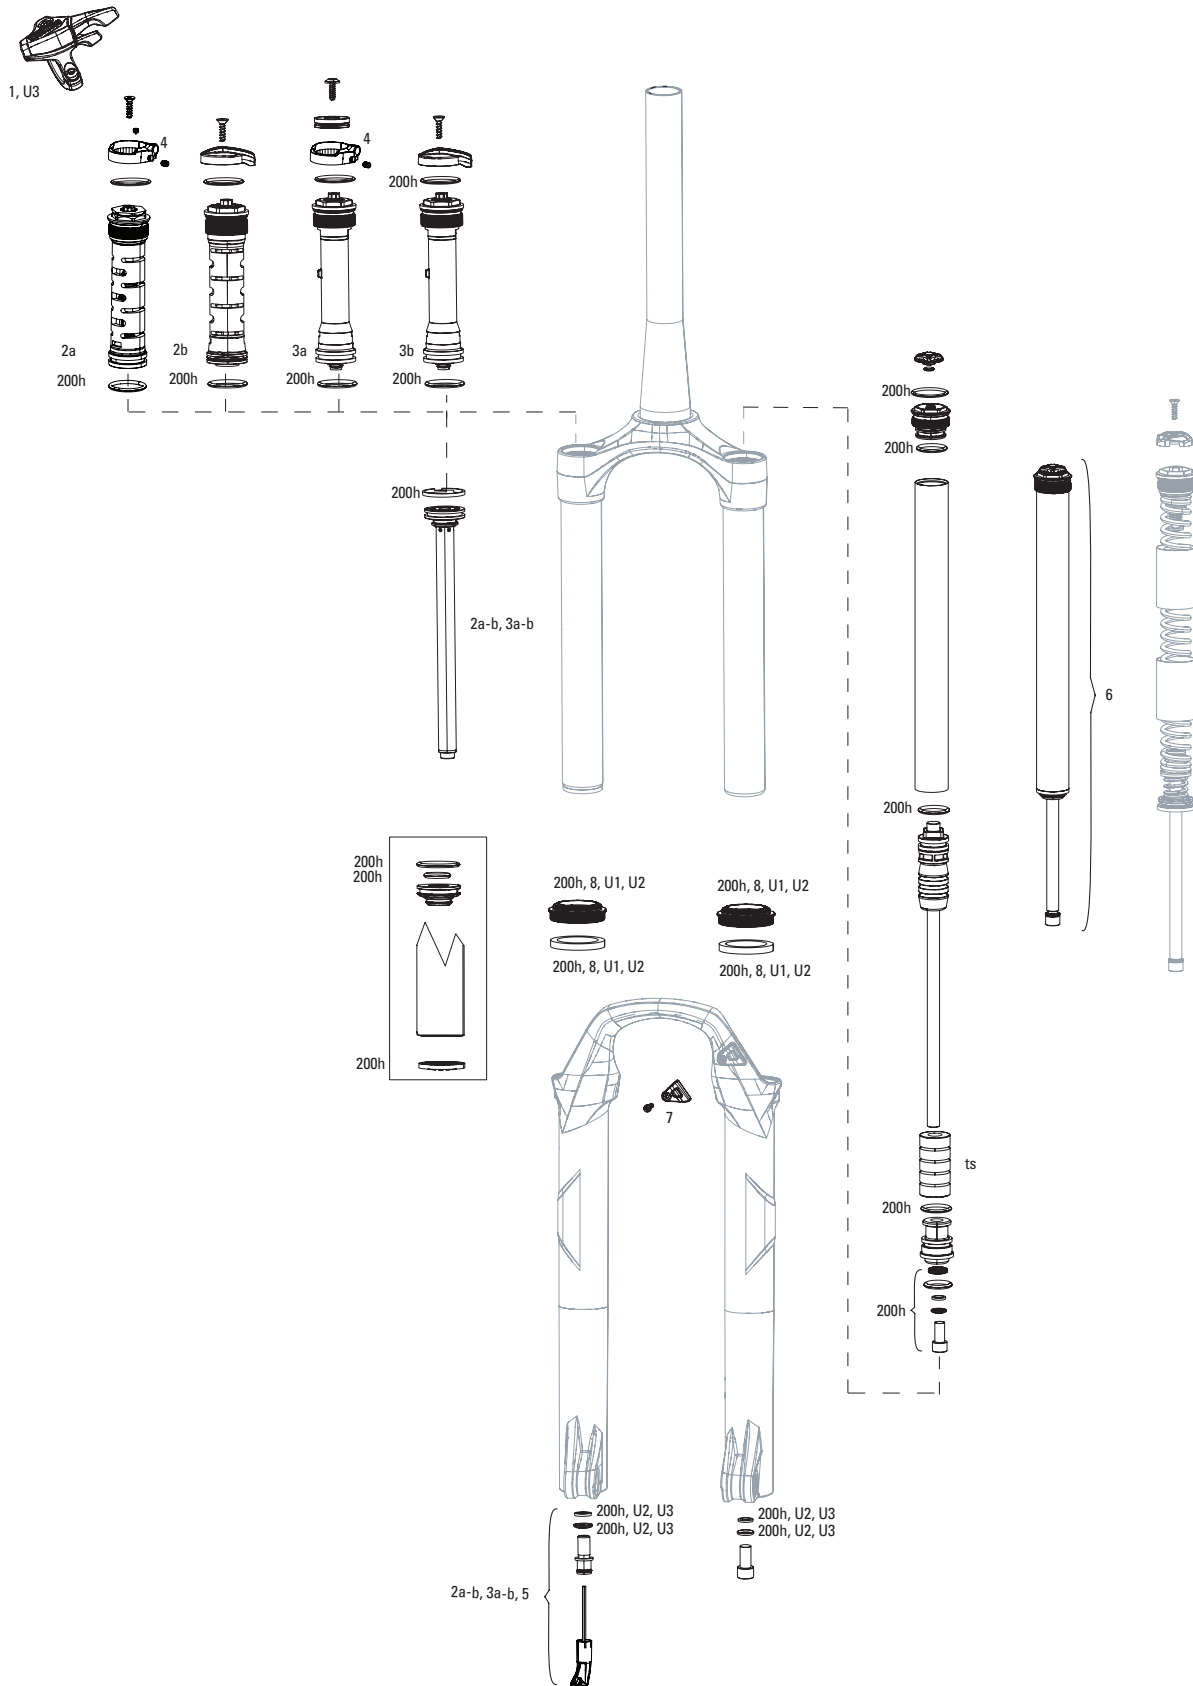

RECON TK A1-A2/RL A1-A2 (2018-2020)

FS-RCN-TK-A1, FS-RCN-TK-A2, FS-RCN-RL-A1, FS-RCN-RL-A2

Note:

1. 200H service kits include the following replaceable wear items: o-rings, glide rings, dust seals, and foam rings.
2. Convert from Crown Adjust to Remote Adjust: Remote compression damper requires remote compression adjuster spool, cable clamp and remote lever assembly.
3. Thread Pitch is 0.8mm for Recon Silver C1 and Sektor Silver A2
4. Maximum Tire Diameter: 710mm Maximum Tire Width: 62mm
5. Recon Silver RL B1/TK C1 32mm lower legs use flangless wiper seals.