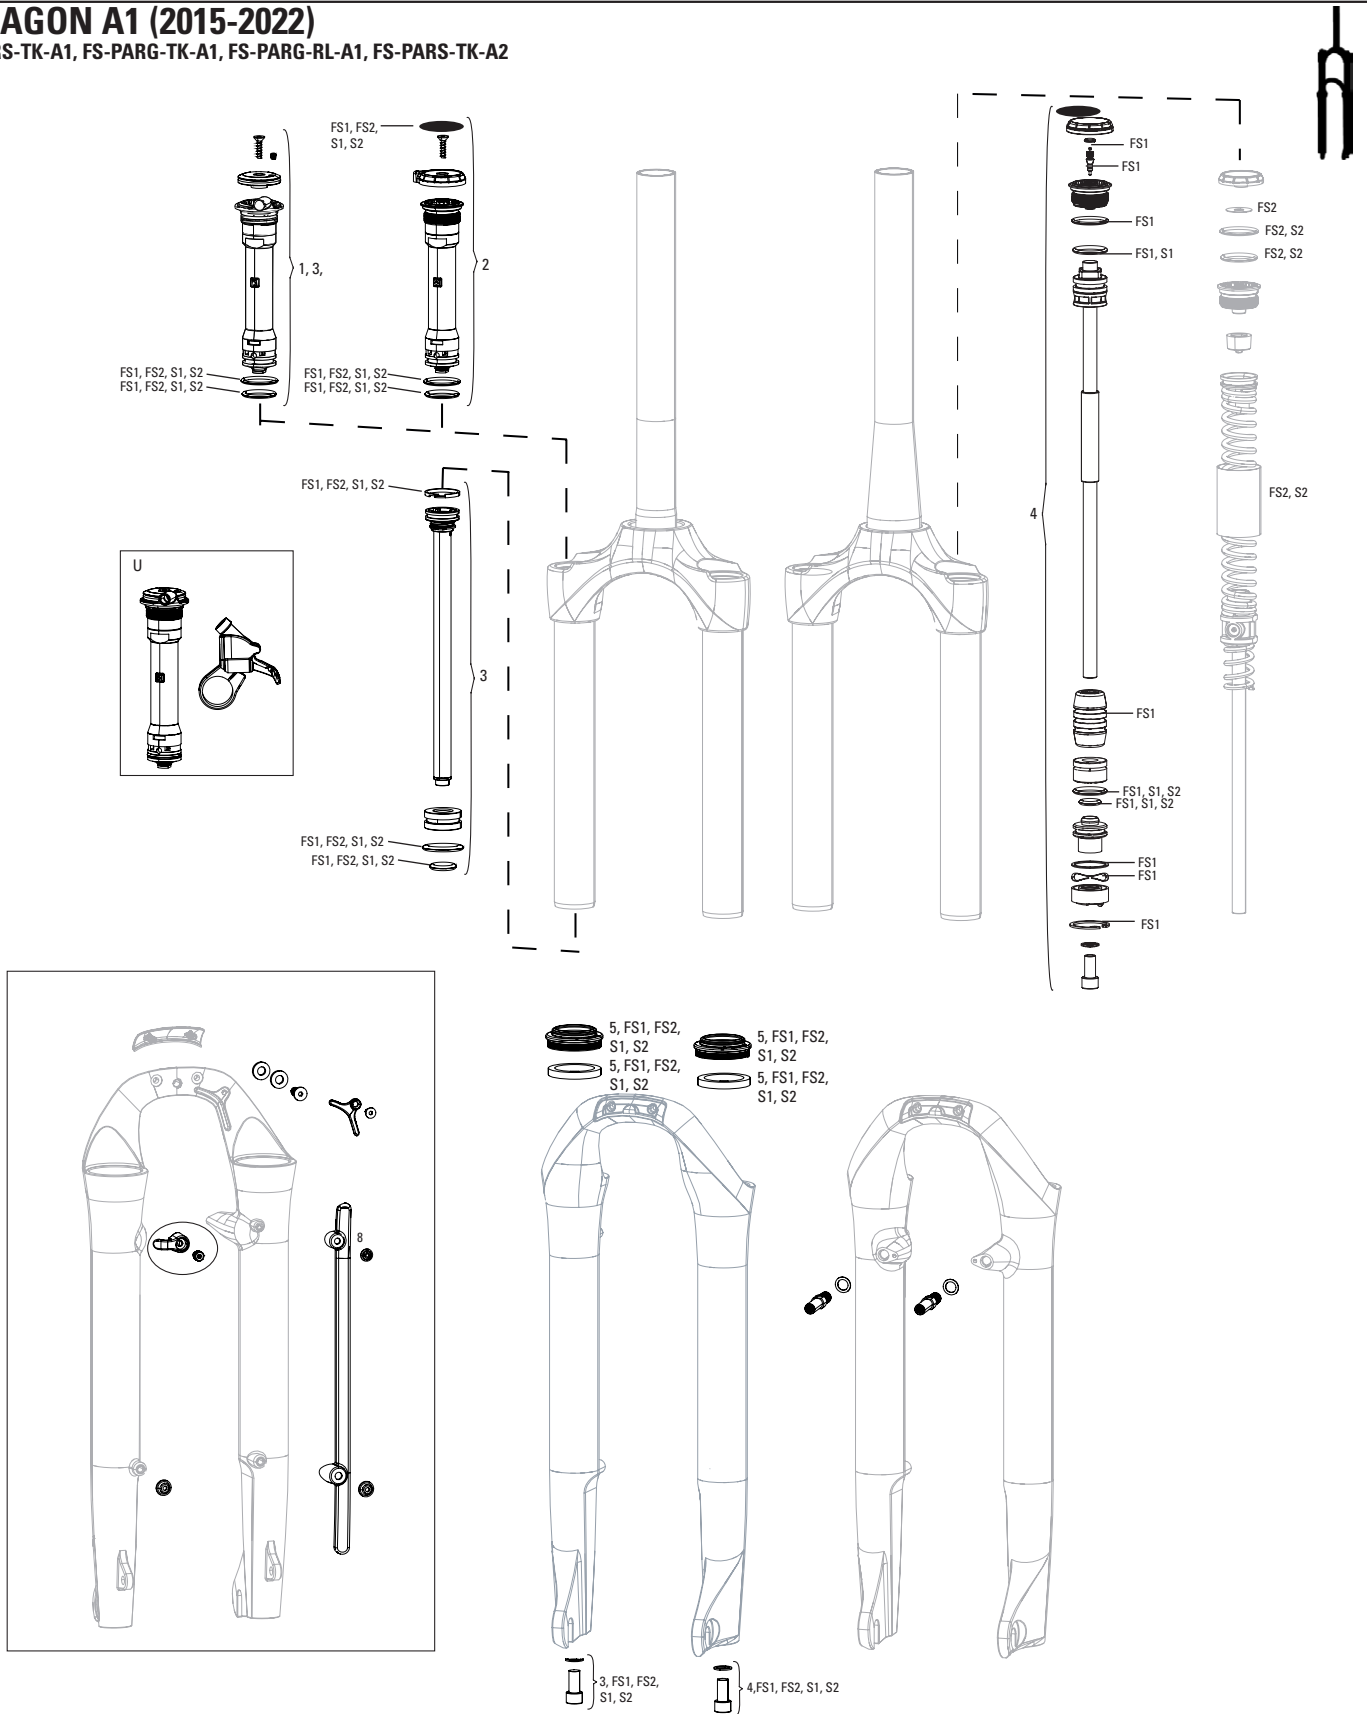

PARAGON A1 (2015-2022)

FS-PARS-TK-A1, FS-PARG-TK-A1, FS-PARG-RL-A1, FS-PARS-TK-A2

Note:

1. Full service kits include replaceable o-rings, glide rings, retaining rings, crush washers, crush washer retainers and shaft bolts/nuts. All basic service kits include the following replaceable wear items: o-rings, glide rings, dust seals, and foam rings.
2. All lower legs include bushings, foam rings and dust seals installed.
3. Paragon lower legs are only available in Post Mount or Disc Brake variants; not both together.
4. Decal page can be found in back of the catalog.