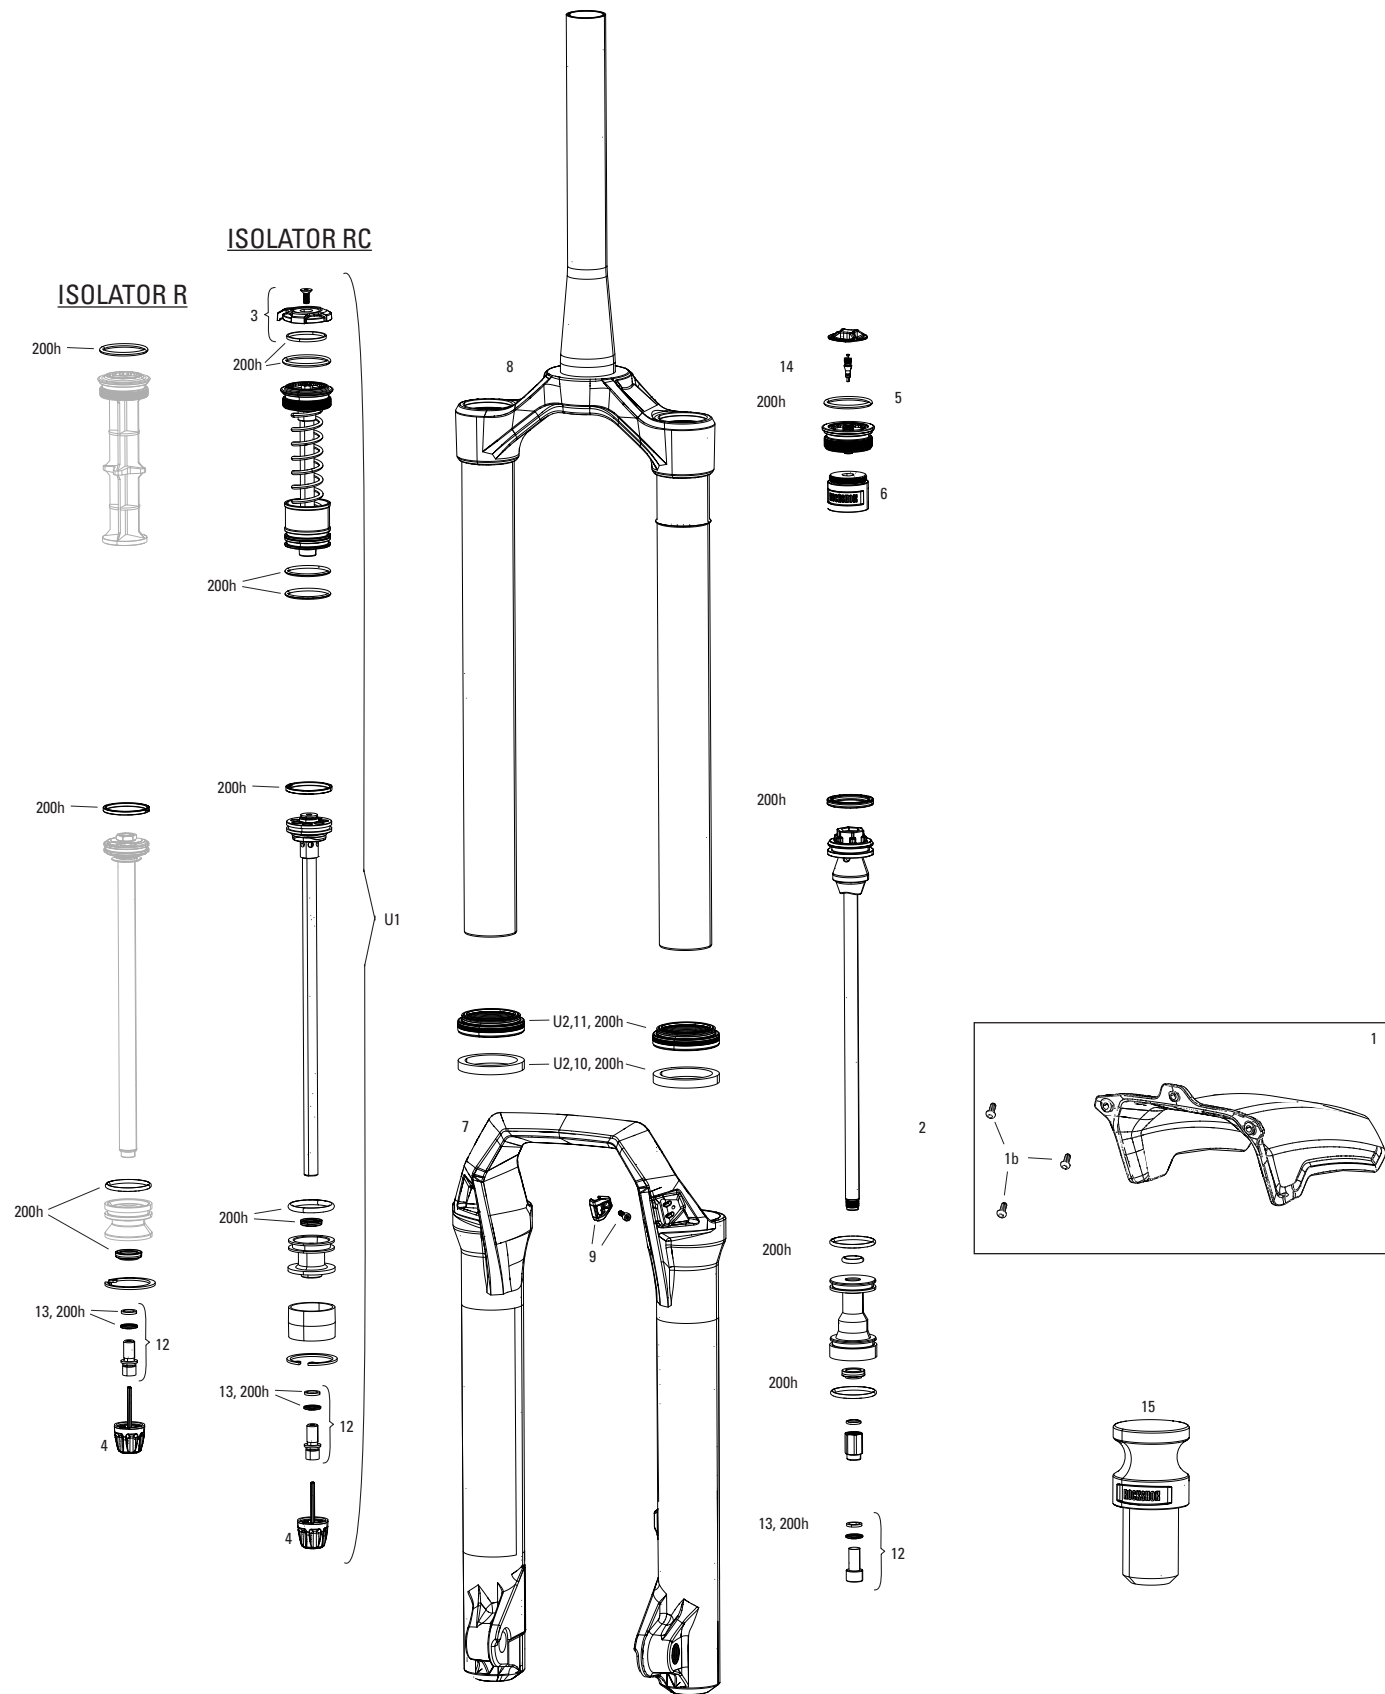

PIKE DJ A2-A4 (2016+)

FS-PIKE-DJ-A2, FS-PIKE-DJ-A3, FS-PIKE-DJ-A4

UPGRADES	
U1	00.4318.045.004 FORK DUST WIPER UPGRADE KIT - 35MM BLACK FLANGELESS ULTRA-LOW FRICTION SKF SEALS (INCLUDES DUST WIPERS, 4MM, 6MM FOAM RINGS-PIKE/LYRIK B1/YARI/REVELATION/BOXXER/DOMAIN/35/SID35MM/PSYLO)
SERVICE KIT	
200h	00.4315.032.619 200 HOUR/1 YEAR SERVICE KIT (INCLUDES DUST SEALS, FOAM RINGS, O-RING SEALS, CHARGER SEALHEAD, SA SEALHEAD) - PIKE/PIKE DJ SOLO AIR A1
200h	11.4018.027.003 FORK SERVICE KIT - FULL SERVICE SOLO AIR (INCLUDES UPGRADED SEALHEAD, SOLO AIR SEALS, DAMPER SEALS & HARDWARE) - PIKE (A1-A2/2014-2016)
LOWER LEG	
1	11.4018.091.028 FORK LOWER LEG - (DECALS INCLUDED, LOW FRICTION SKF WIPER SEALS) 26 15X100 SILVER - PIKE DJ A2-A4 (2016+)
CSU	
2	11.4018.008.494 FORK CSU - SOLO AIR 26 40 OFF-SET ALUMINUM TAPER BLACK (NO GRADIENTS)(.5 THREAD PITCH) -PIKE DJ A2-A4 (2016+)
DAMPER	
4	11.4015.353.030 FORK DAMPER SEALHEAD ASSEMBLY - CHARGER 1, LYRIK RCT3 A1/RC B1, PIKE A1-A2 35MM
5	11.4018.082.004 FORK REBOUND DAMPER KNOB KIT - (INCLUDES ADJUSTER KNOB & BOLT) - CHARGER RC2/RCT2/RCT R - LYRIK, PIKE, BOXXER, ZEB
6	11.4015.547.080 FORK COMPRESSION DAMPER KNOB KIT - CROWN CHARGER RC (INCLUDES KNOB & SCREW) - LYRIK B1/PIKE/PIKE DJ A2-A3 (2017+)
SPRING	
7	11.4018.012.010 FORK SPRING AIR TOP CAP - 35MM (.5MM THREAD PITCH) BOOST™ 15X110 - PIKE A2/LYRIK A1+/YARI A1+/REVELATION A1+(2018+)//PIKE DJ (2016+)
8	11.4018.012.013 FORK SPRING AIR TOP CAP - 35MM (.5MM THREAD PITCH) (INCLUDES TOP CAP & VALVE COVER, BOTTOMLESS TOKEN COMPATIBLE)/PIKE DJ (2016+)
9	11.4018.010.202 FORK SPRING SOLO AIR ASSEMBLY - 100MM (THREAD PITCH 0.5MM) (INCLUDES TOP CAP, AIR PISTON, SHAFT BOLT) - PIKE DJ A2-A4 (2016+)
9	11.4018.010.203 FORK SPRING SOLO AIR ASSEMBLY - 110MM (THREAD PITCH 0.5MM) (INCLUDES TOP CAP, AIR PISTON, SHAFT BOLT) - PIKE DJ A2-A4 (2016+)
9	11.4018.010.204 FORK SPRING SOLO AIR ASSEMBLY - 140MM (THREAD PITCH 0.5MM) (INCLUDES TOP CAP, AIR PISTON, SHAFT BOLT) - PIKE DJ A2-A4 (2016+)
16	11.4018.026.018 FORK SPRING SOLO AIR SHAFT - 100mm-26 - PIKE DJ A2-A4 (2016+)
16	11.4018.026.019 FORK SPRING SOLO AIR SHAFT - 110MM-26 - PIKE DJ A2-A4 (2016+)
12	11.4018.032.000 FORK SPRING BOTTOMLESS TOKENS - 35MM/38MM SOLO AIR/DEBONAIR (QTY 3) - PIKE/BOXXER B1+/LYRIK B1+/YARI/SID 35MM/ZEB/DOMAIN B1+/PSYLO GOLD A1+
12	11.4018.032.001 FORK SPRING BOTTOMLESS TOKENS - 35MM/38MM SOLO AIR/DEBONAIR (QTY 10) PIKE/BOXXER B1+/LYRIK B1+/YARI/SID 35MM/ZEB/DOMAIN B1+/PSYLO GOLD A1+
11	11.4018.037.000 FORK SPRING SEALHEAD - 35MM SOLO AIR (INCLUDES SEALHEAD BACKUP RING, WAVE WASHER & SEALS) - PIKE A1-A2 (2014-2017)/PIKE DJ A2-A4 (2016+)
SPARES	
13	11.4015.534.010 FORK HOSE CLAMP - PIKE/LYRIK/YARI/SID/REVELATION/BOXXER/XC30/30G/30S/RECON/SEKTOR/BLUTO/REBA/35G/35S
14	11.4018.028.005 FORK FOAM RING KIT - 35MM X 6MM (QTY 20) - PIKE A1-B4/LYRIK A1-C3/YARI A1-B3/BOXXER A1-C2/DOMAIN DUAL CROWN A1/PSYLO A1+
15	11.4015.403.090 FORK SHAFT FASTENER KIT - (INCLUDES SHAFT BOLTS & CRUSH WASHERS) - REVELATION RC A1+/YARI CHRC A1+, LYRIK/PIKE/PIKE DJ/BOXXER/ZEB CHARGER A1+
bulk	11.4015.259.000 FORK CRUSH WASHERS - 8MM (QTY 50)
bulk	11.4018.028.014 FORK DUST WIPER KIT - 35MM BLACK LOW FRICTION SKF (INCLUDES FLANGELESS DUST WIPERS) (QTY 20) - PIKE/LYRIK B1/YARI/BOXXER/DOMAIN/REVELATION 35MM/35G
ns	11.4308.327.002 AIR VALVE KIT - SCHRADER CORE (QTY 2) - FORKS/SHOCKS/REVERB
ns	00.4318.005.001 AXLE MAXLE ULTIMATE FRONT, 15X100, LENGTH 146.5MM, THREAD LENGTH 9MM, THREAD PITCH M15X1.50 - PIKE, RS1, LYRIK B1, YARI, SID, SID SL, SID 35MM
ns	11.4118.107.000 SCHRADER AIR CAP - (INCLUDES CAP AND O-RING) - ROCKSHOX UNIVERSAL AIR CAP FOR FORKS AND SHOCKS
TOOLS/GREASE/FLUIDS	
ns	00.4318.032.000 FORK LOWER LEG DUST SEAL INSTALLATION TOOL 35MM (FOR FLANGELESS AND FLANGED DUST SEALS)
ns	00.4315.023.010 HIGH-PRESSURE FORK/SHOCK PUMP (300 PSI MAX) ROCKSHOX
ns	00.4315.023.040 HIGH-PRESSURE FORK/SHOCK PUMP (300 PSI MAX) ROCKSHOX DIGITALGAUGE
ns	00.4315.022.010 REAR SHOCK SCHRADER VALVE REMOVAL TOOL ROCKSHOX
ns	11.4318.016.000 MAXIMA PLUSH DYNAMIC SUSPENSION LUBE LIGHT, 120ML BOTTLE (REPLACES 0W-30) - PIKE/REVELATION/LYRIK/YARI/BOXXER/ZEB/DOMAIN/REVERB XPLR/SHOCK AIR CANS
ns	11.4318.016.001 MAXIMA PLUSH DYNAMIC SUSPENSION LUBE LIGHT, 1 LITER BOTTLE (REPLACES 0W-30) - PIKE/REVELATION/LYRIK/YARI/BOXXER/ZEB/DOMAIN/REVERB XPLR/SHOCK AIR CANS
ns	11.4318.016.002 MAXIMA PLUSH DYNAMIC SUSPENSION LUBE HEAVY, 120ML BOTTLE - SID/SIDSL/RUDY/PIKE/LYRIK/ZEB - LOWER LEGS/AIR SPRINGS
ns	11.4318.016.003 MAXIMA PLUSH DYNAMIC SUSPENSION LUBE HEAVY, 1 LITER BOTTLE - SID/SIDSL/RUDY/PIKE/LYRIK/ZEB - LOWER LEGS/AIR SPRINGS
ns	11.4115.094.030 MAXIMA SUSPENSION OIL PLUSH, 3WT 1 LITER BOTTLE - REAR SHOCK/CHARGER DAMPER
ns	00.4318.007.000 ROCKSHOX CHARGER DAMPER STANDARD BLEED KIT (INCLUDES SYRINGE, CHARGER1 FITTING, STANDARD FITTING, SUSPENSION OIL 3W) - CHARGER/RACEDAY DAMPERS
ns	00.4318.008.000 GREASE SRAM BUTTER 20ML SYRINGE, FRICTION REDUCING GREASE BYSLICKOLEUM - DOUBLE TIME HUB PAWLS, FORKS & REVERB SERVICE
ns	00.4318.008.001 GREASE SRAM BUTTER 1OZ CONTAINER, FRICTION REDUCING GREASE BY SLICKOLEUM - DOUBLE TIME HUB PAWLS, FORKS & REVERB SERVICE
ns	00.4318.008.003 GREASE SRAM BUTTER 500ML CONTAINER, FRICTION REDUCING GREASE BY SLICKOLEUM - RECOMMENDED FOR SRAM DOUBLE TIME HUBS & WHEELS, ROCKSHOX FORKS AND REVERB SERVICE