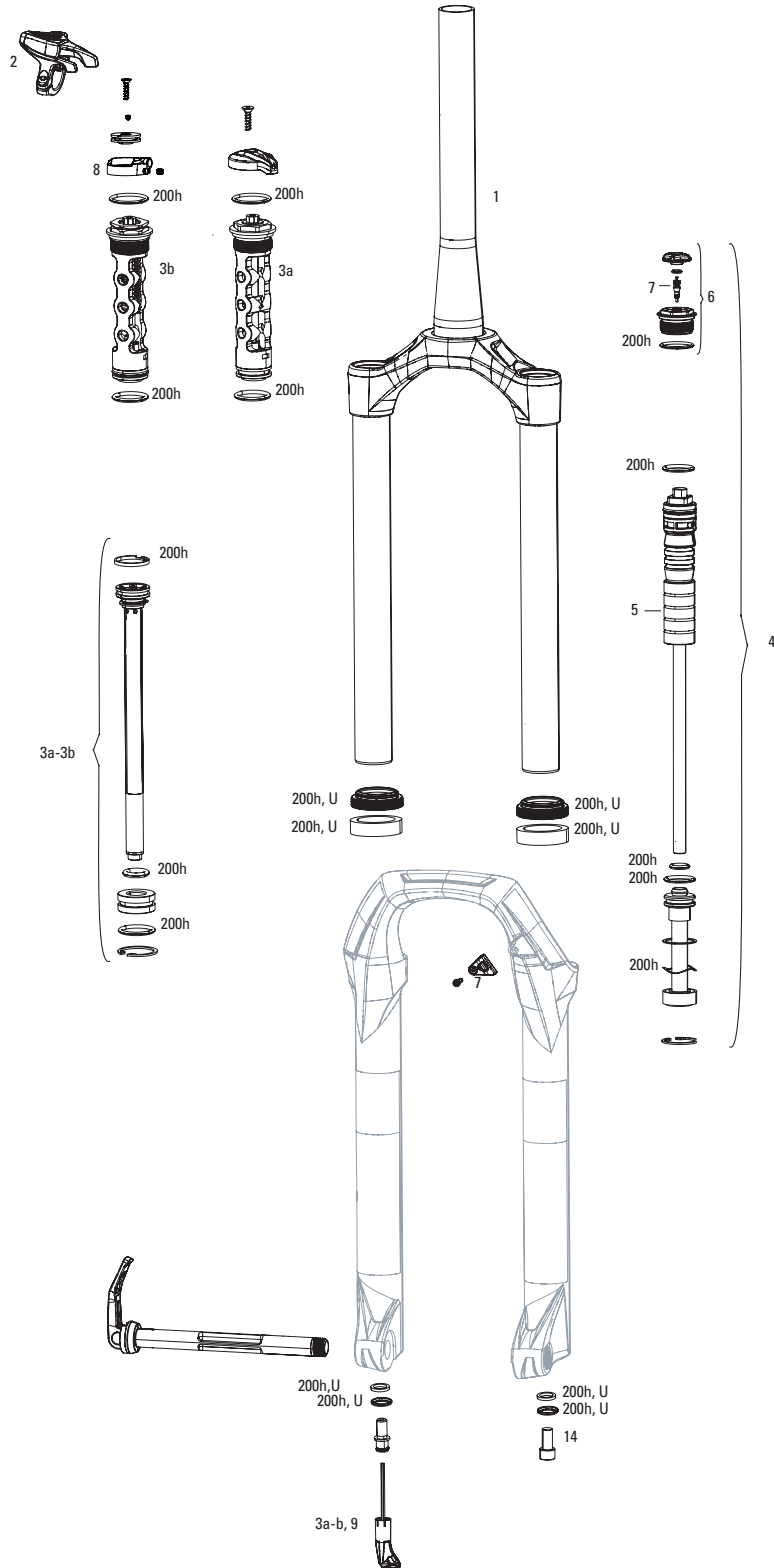

JUDY GOLD RL A1-A3 (2018+)
FS-JDYG-RL-A1, FS-JDYG-RL-A2, FS-JDYG-RL-A3

Note:

1. 200h service kits include replaceable o-rings, glide rings, retaining rings, crush washers, crush washer retainers and shaft bolts/nuts.
2. Judy Silver and Gold dampers and spring internals are not cross compatible.
3. Decal and Maxle pages can be found in back of the catalog.