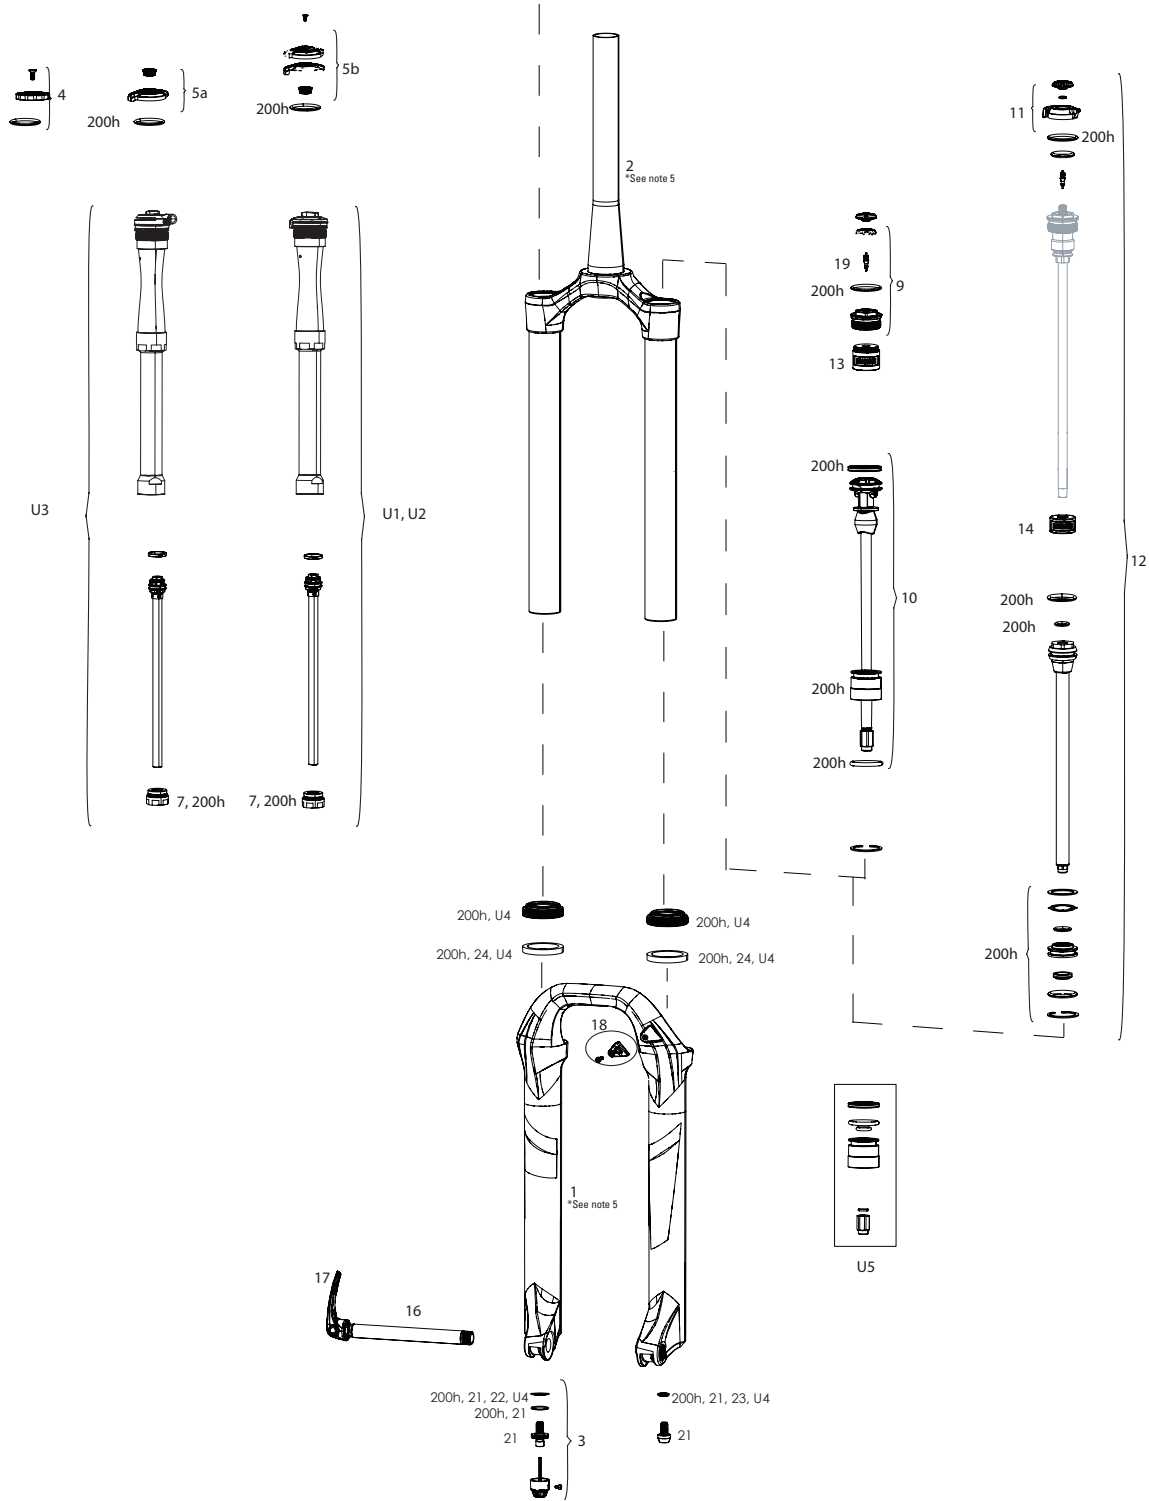

LYRIK SELECT/SELECT+/ULTIMATE C2-C3 (2020-2022)

FS-LYRK-SEL-C2, FS-LYRK-SELP-C2, FS-LYRK-ULT-C2, FS-LYRK-SEL-C3, FS-LYRK-SELP-C3, FS-LYRK-ULT-C3

Note:

1. 200h service kits include replaceable o-rings, glide rings, retaining rings, crush washers, sealheads, lower leg seals and foam rings. See www.sram.com/service for more information.
2. For Travel Change, see the respective pages in this catalog, listed in the Index.
3. Lyrik CSU's do not come with gradients printed on the stanchion tubes.
4. A complete decal and Maxle overview can be found in back of the catalog.
5. The full fender Lyrik Select Plus spec'd on the 2022-2023 Specialized Tero X 6.0 uses 35 Gold lower legs and a unique CSU. NOT compatible with standard Lyrik lower leg and CSU.