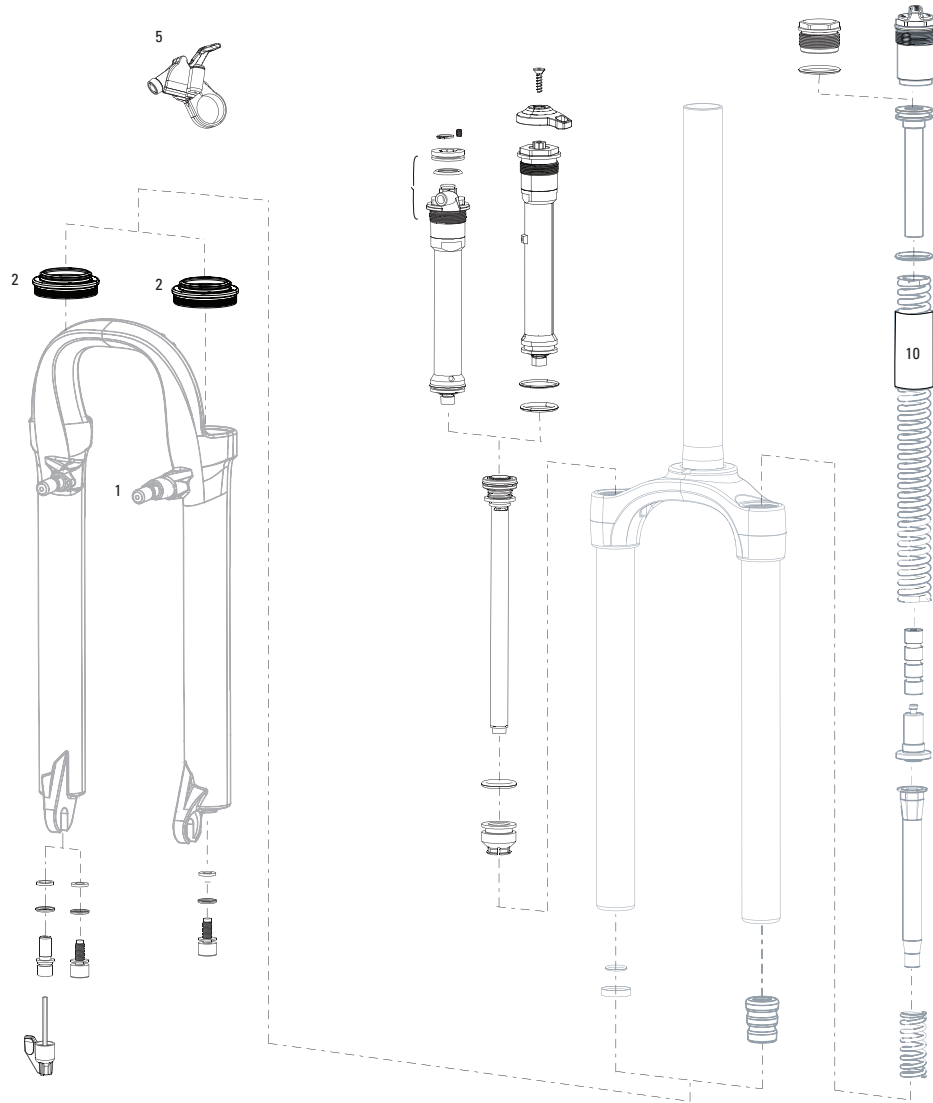

Note:

1. Decal page can be found in back of the catalog.

SERVICE	
1	11.4015.038.000 FORK LOWER LEG BRAKE POST KIT - (INCLUDES 2 POSTS & WASHERS) - DART/XC28
2	11.4307.250.000 PILOT/SID DUST SEAL REVIVE KIT
5	11.4308.848.000 REMOTE - POPLOC LEFT 17MM CABLE PULL - RL (PRE-2013) & ALL TK DAMPERS, (NOT COMPATIBLE WITH 2013+ MOCO)
5	11.4309.207.000 REMOTE - POPLOC RIGHT 17MM CABLE PULL - RL (PRE-2013) & ALL TK DAMPERS
10	11.4309.336.000 FORK SPRING COIL ISOLATOR KIT - (INCLUDES 3 HEAT-SHRINK COIL TUBES) REDUCES NOISE AND CHATTER
ns	11.4315.021.020 ROCKSHOX SUSPENSION OIL, 5WT, 120ML BOTTLE - FORK DAMPER
ns	11.4015.354.010 ROCKSHOX SUSPENSION OIL, 5WT, 1 LITER BOTTLE - FORK DAMPER
ns	11.4315.021.040 ROCKSHOX SUSPENSION OIL, 15WT, 120ML BOTTLE - LOWER LEGS
ns	11.4015.354.030 ROCKSHOX SUSPENSION OIL, 15WT, 1 LITER BOTTLE - LOWER LEGS
ns	00.4318.008.000 GREASE SRAM BUTTER 20ML SYRINGE, FRICTION REDUCING GREASE BY SLICKOLEUM - DOUBLE TIME HUB PAWLS, FORKS & REVERB SERVICE
ns	00.4318.008.001 GREASE SRAM BUTTER 1OZ CONTAINER, FRICTION REDUCING GREASE BY SLICKOLEUM - DOUBLE TIME HUB PAWLS, FORKS & REVERB SERVICE
ns	11.4118.107.000 SCHRADER AIR CAP - (INCLUDES CAP AND O-RING) - ROCKSHOX UNIVERSAL AIR CAP FOR FORKS AND SHOCKS