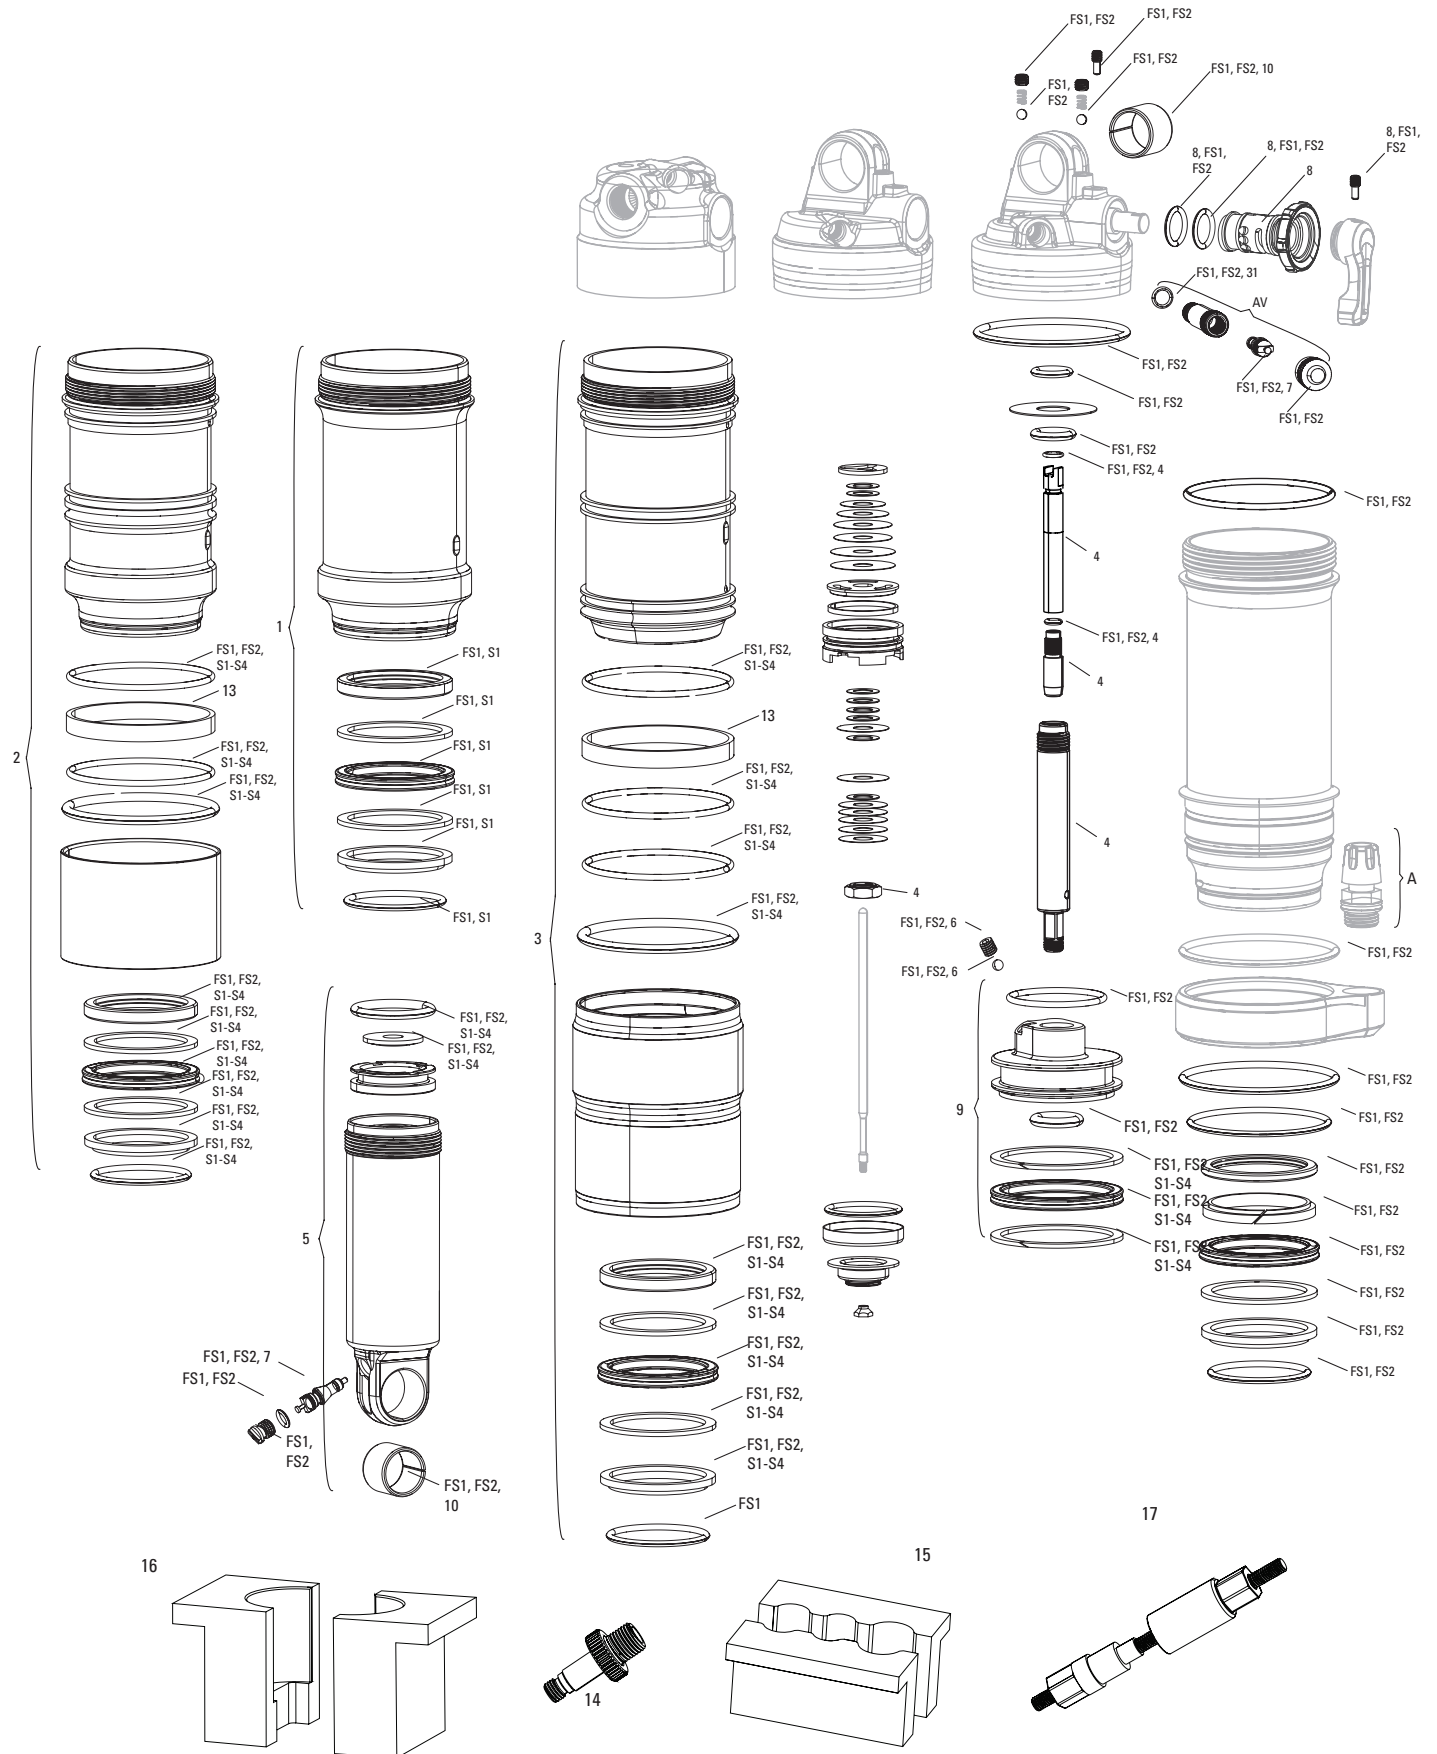

MONARCH RT C1-D3 (2014-2018)/RL B1-C3 (2014-2018)

MONARCH RT3 C1-C3 (2014-2015)

RS-MNR-RT-C1, RS-MNR-RT-D1, RS-MNR-RT-D2, RS-MNR-RT-D3, RS-MNR-RL-B1, RS-MNR-RL-C1, RS-MNR-RL-C2, RS-MNR-RL-C3, RS-MNR-RT3-C1, RS-MNR-RT3-C2, RS-MNR-RT3-C3