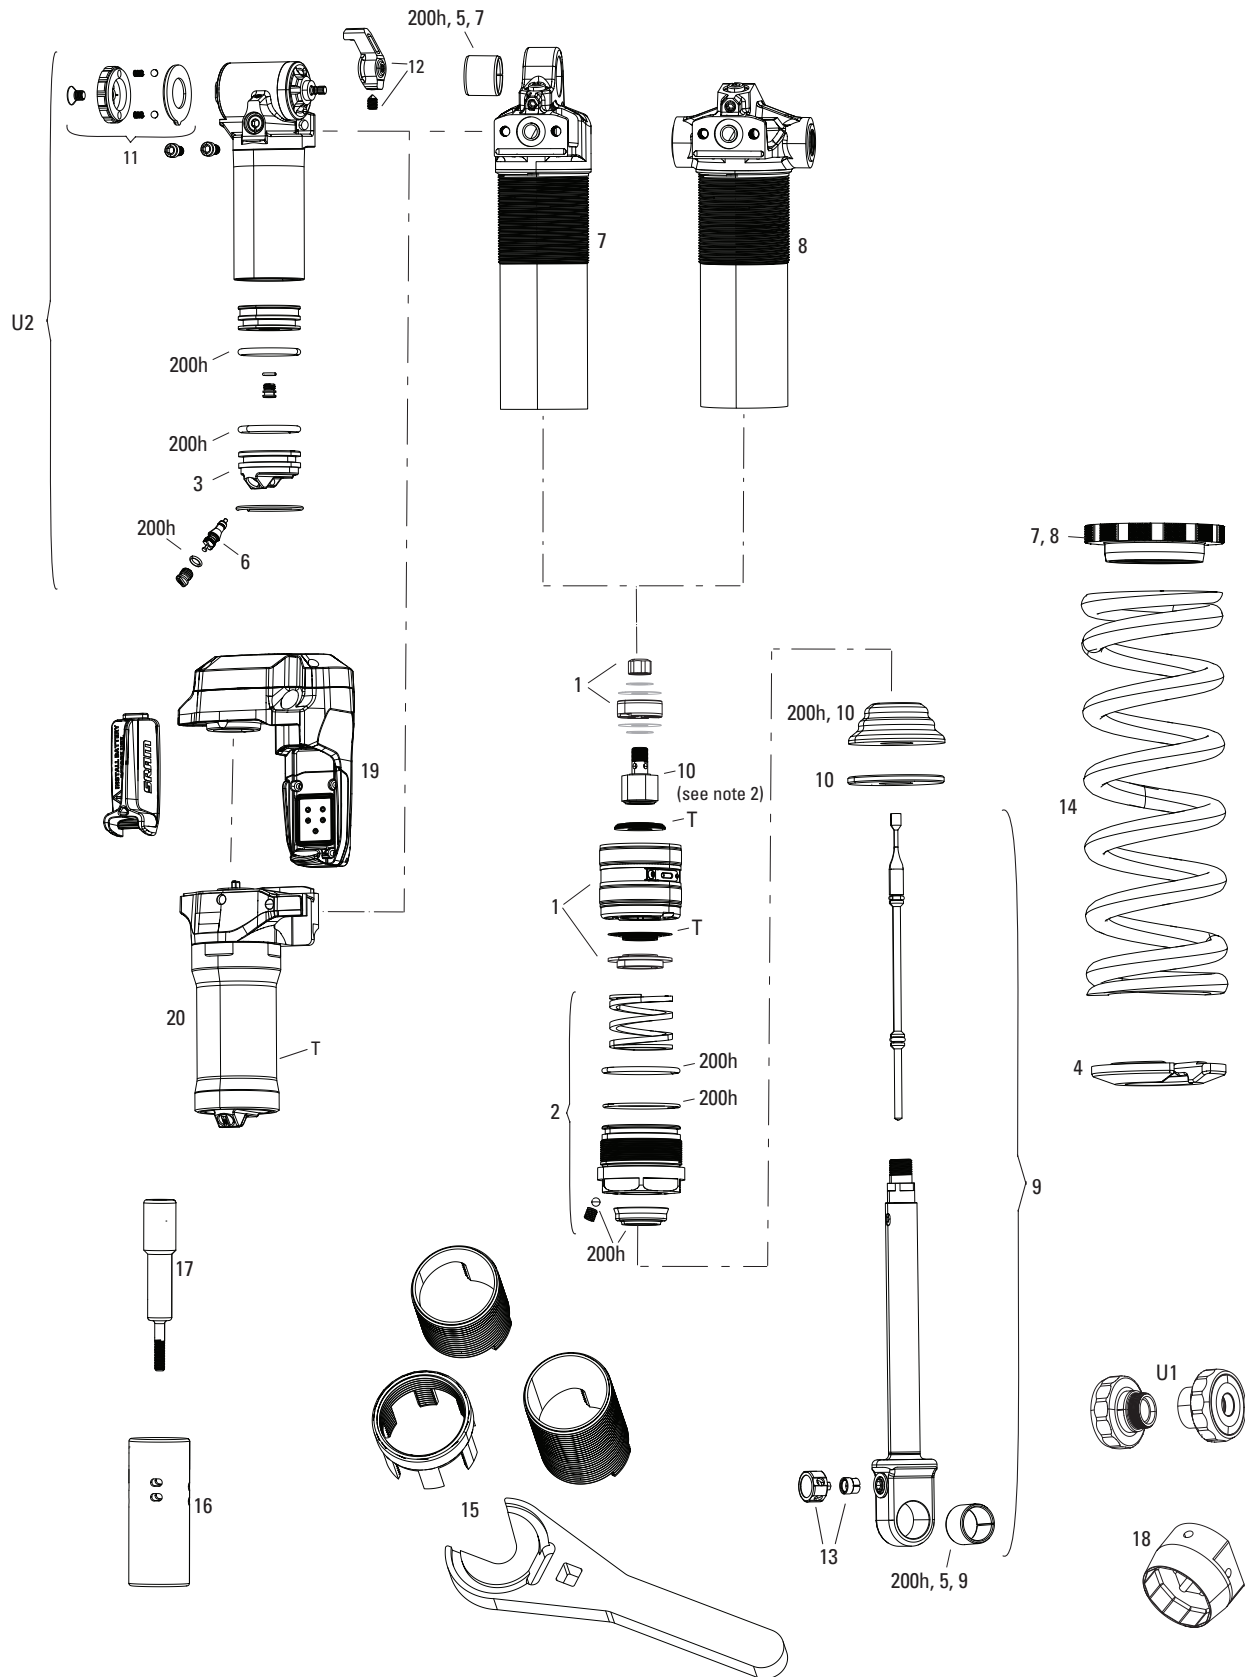

VIVID COIL C1 (2025+)

RS-VIVC-BSE-C1, RS-VIVC-SEL-C1, RS-VIVC-SELP-C1, RS-VIVC-ULT-C1, RS-VIVC-UDH-C1, RS-VIVC-UFA-C1

Note:
1. See the RockShox Rear Shock Piston Tuning Guide for detailed information regarding the shim stack order for the rebound and compression dampers.
2. Travel change only recommended within root size ranges: 37.5-45, 47.5-55, 57.5-65, and 67.5-75. Travel change will result in incorrect sag gradients.
Damper body and damper shaft are also REQUIRED if changing outside root size.