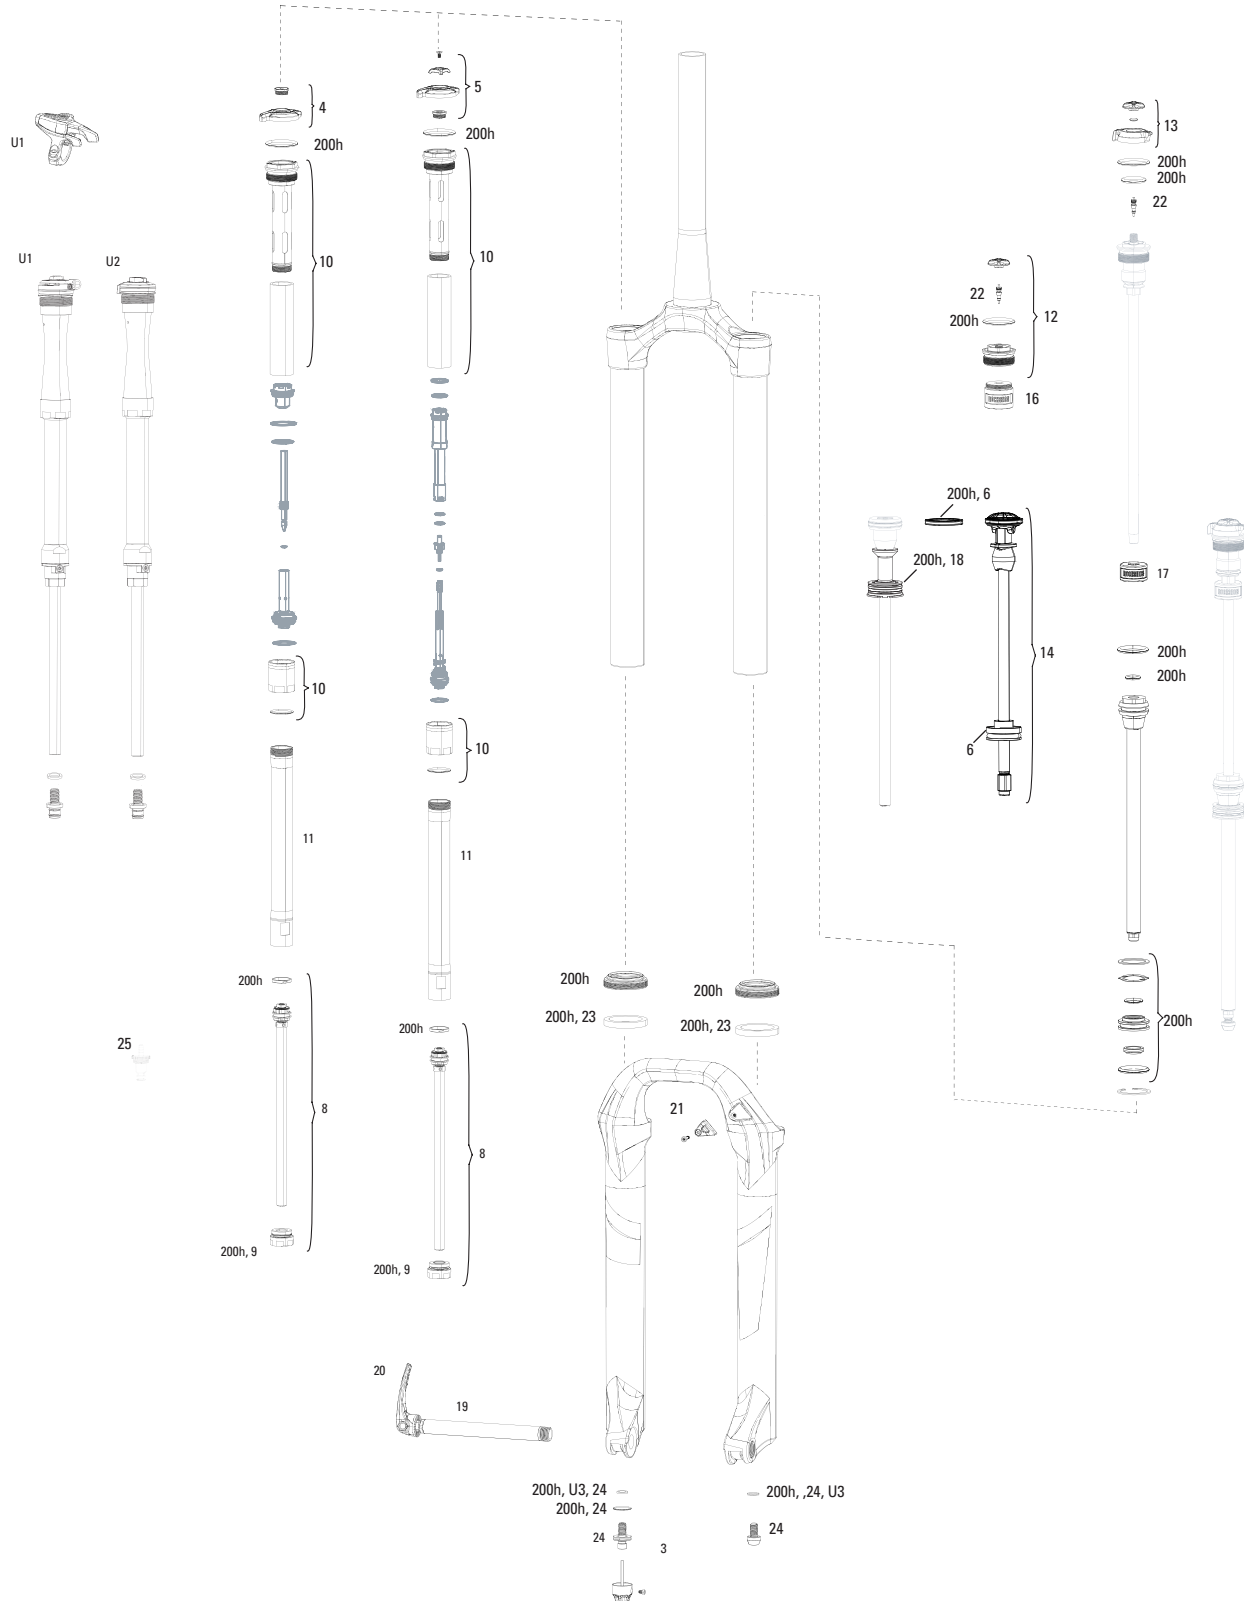

PIKE BOOST 15X110 A2 (2017)

FS-PIKE-RCT3-A2, FS-PIKE-RC-A2

1. **Note:**
1. 200 Hour Service kits include replaceable o-rings, glide rings, retaining rings, crush washers, crush washer retainers and wiper seals. All air service kits include replacement schrader valve cores. All basic service kits include the following replaceable wear items: o-rings, glide rings, dust seals, and foam rings.
  2. Charger damper fluid - use RockShox Rear Suspension Damping Fluid 3wt.
  3. Charger lower leg lubricant - use RockShox Pike Suspension Oil, 0w-30.
  4. Charger damper bleed - use Bleed fitting Charger Damper and RockShox Charger Damper Standard Bleed Kit.
  5. For Travel Change and Bottomless Token options, see the respective pages in this catalog, listed in the Index.
  6. Pike Solo Air CSU's do not come with gradients printed on the stanchion tubes.
  7. Pike Debonair sealhead is not compatible with Solo Air Spring shaft.
  8. Pike Boost Compatible threading for the top cap of the Charger Damper and Air Top Cap is specific to the Boost Compatible chassis.
  9. A complete decal and Maxle overview can be found in back of the catalog.