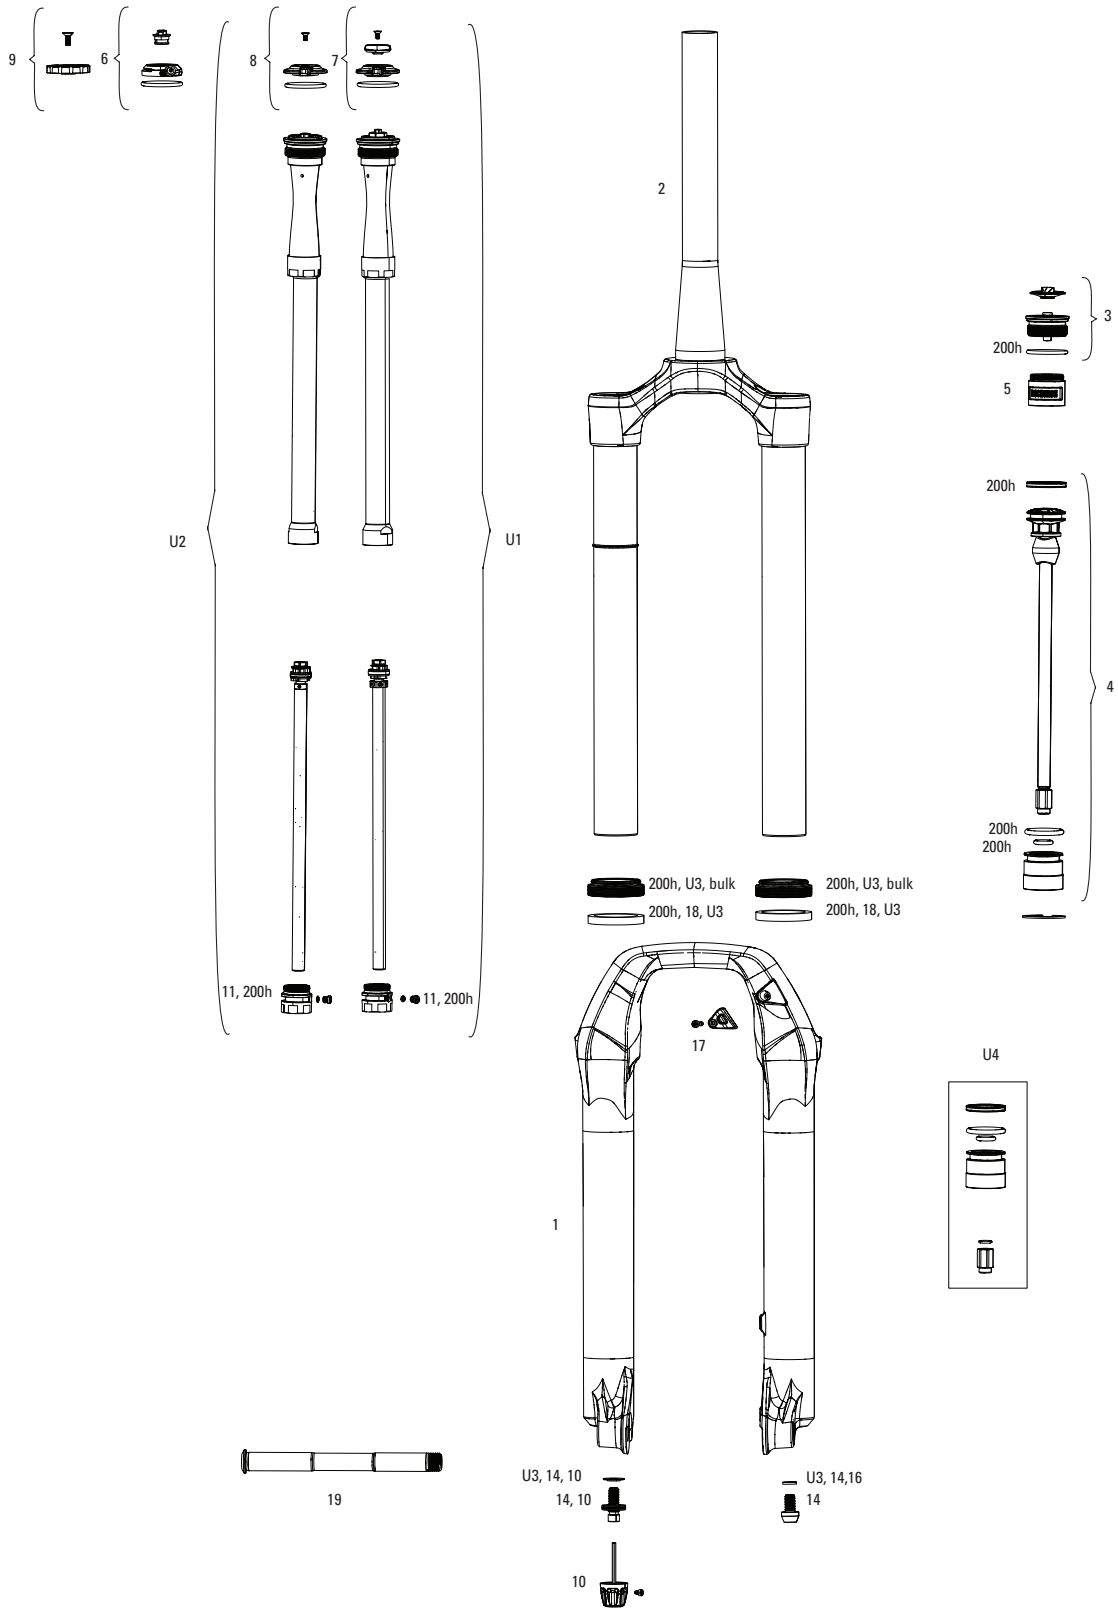

PIKE SELECT/SELECT+/ULTIMATE B3-B4 (2020-2022)

FS-PIKE-SEL-B3, FS-PIKE-SELP-B3, FS-PIKE-ULT-B3, FS-PIKE-SEL-B4, FS-PIKE-SELP-B4, FS-PIKE-ULT-B4

PIKE SELECT/SELECT+/ULTIMATE B3-B4 (2020-2022)

FS-PIKE-SEL-B3, FS-PIKE-SELP-B3, FS-PIKE-ULT-B3, FS-PIKE-SEL-B4, FS-PIKE-SELP-B4, FS-PIKE-ULT-B4