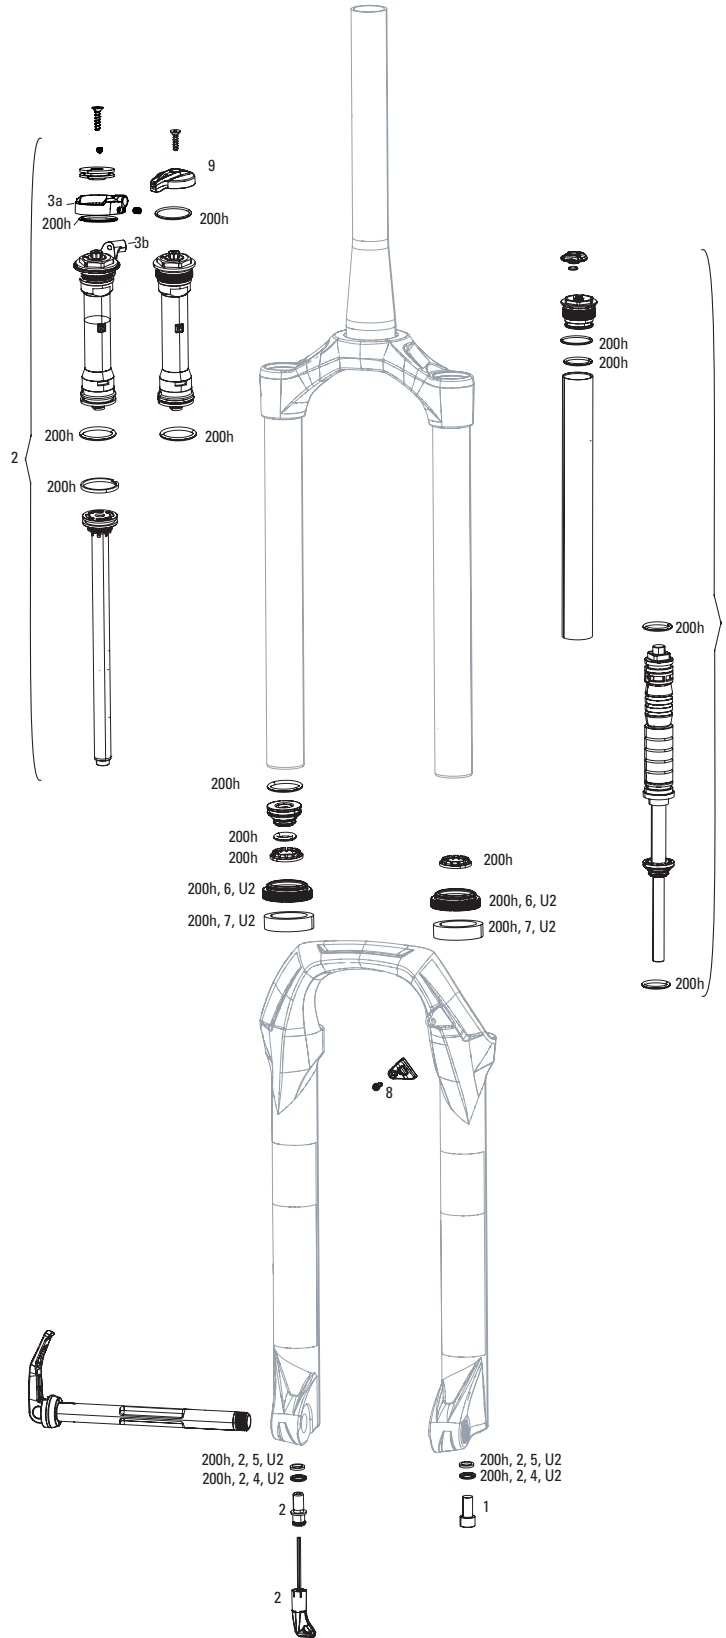

JUDY SILVER TK A1-A3 (2018+)

FS-JDYS-TK-A1, FS-JDYS-TK-A2, FS-JDYS-TK-A3

U1

Note:

1. Judy Silver and Gold dampers and spring internals are not cross compatible.
2. Decal and Maxle pages can be found in back of the catalog.

JUDY SILVER TK A1-A3 (2018+)

FS-JDYS-TK-A1, FS-JDYS-TK-A2, FS-JDYS-TK-A3

UPGRADES

U1	11.4308.848.000	REMOTE - POPLOC LEFT 17MM CABLE PULL - RL (PRE-2013) & ALL TK DAMPERS, (NOT COMPATIBLE WITH 2013+ MOCO)
U1	11.4309.207.000	REMOTE - POPLOC RIGHT 17MM CABLE PULL - RL (PRE-2013) & ALL TK DAMPERS
U2	00.4318.045.001	FORK DUST WIPER UPGRADE KIT - 30MM BLACK FLANGELESS LOW FRICTION SEALS (INCLUDES DUST WIPERS & 10MM FOAM RINGS) - JUDY SILVER/JUDY GOLD (BOOST™ FORKS)/RUDY
U2	00.4318.045.000	FORK DUST WIPER UPGRADE KIT - 30MM BLACK FLANGED LOW FRICTION SEALS (INCLUDES DUST WIPERS, 5MM & 10MM FOAM RINGS) - XC30/30GOLD/30SILVER/PARAGON/PSYLO/DUKE/JUDY (non-BOOST)

SERVICE- BOOST

200h	00.4315.032.648	200 HOUR/1 YEAR SERVICE KIT (INCLUDES DUST SEALS, FOAM RINGS, O-RING SEALS) -JUDY GOLD AND SILVER BOOST A1+ (2018+)

SERVICE- non-BOOST

200h	00.4315.032.649	200 HOUR/1 YEAR SERVICE KIT (INCLUDES DUST SEALS, FOAM RINGS, O-RING SEALS) - 30 GOLD AND SILVER (A1-A5/2016-2021)/JUDY SILVER AND GOLD non-BOOST (A1+/2018+)

SPRING INTERNALS

1	11.4018.010.231	FORK SPRING SOLO AIR ASSEMBLY - 80-120 MM-27.5/29 (THREAD PITCH 0.8MM) (INCLUDES TOP CAP, AIR PISTON, SHAFT BOLT) - JUDY SILVER A1/30 SILVER A3(2018+)
1	11.4018.103.009	FORK SPRING SOLO AIR ASSEMBLY - 130MM-27.5/29 (THREAD PITCH 0.8MM) (INCLUDES TOP CAP, AIR PISTON, SHAFT BOLT) - JUDY SILVER A2+ (BOOST ONLY)

DAMPER INTERNALS

2	11.4018.104.026	FORK DAMPER ASSEMBLY - CROWN TURNKEY (THREAD PITCH 0.8MM) (INCLUDES RIGHT SIDE INTERNALS) - 26" - JUDY SILVER A1+/30 SILVER A3+ (2018+)
2	11.4018.104.027	FORK DAMPER ASSEMBLY - REMOTE 17MM (POPLOC, PRE-2013 PUSHLOC) TURNKEY (THREAD PITCH 0.8MM) (INCLUDES RIGHT SIDE INTERNALS) - 26" - JUDY SILVER A1+/30 SILVER A3+ (2018+)
2	11.4018.104.017	FORK DAMPER ASSEMBLY - CROWN TURNKEY (THREAD PITCH 0.8MM) (INCLUDES RIGHT SIDE INTERNALS) - 27/29" - JUDY SILVER A1+/30 SILVER A3+ (2018+)
2	11.4018.104.018	FORK DAMPER ASSEMBLY - REMOTE 17MM (POPLOC, PRE-2013 PUSHLOC) TURNKEY (THREAD PITCH 0.8MM) (INCLUDES RIGHT SIDE INTERNALS) - 27/29" - JUDY SILVER A1+/30 SILVER A3+ (2018+)
3a	11.4018.082.028	FORK COMPRESSION DAMPER SPARE HOUSING STOP - FITS TK AND RL REMOTE DAMPERS (INCLUDES HOUSING STOP AND SET SCREW) - JUDY/RECON/30/35 (2020-2022)/DOMAIN B1+ (2022+)
3b	11.4015.536.010	FORK COMPRESSION DAMPER KNOB KIT - REMOTE 17MM (POPLOC, PRE-2013 PUSHLOC) (INCLUDES SPOOL & CLAMP)- XC30/30 GOLD/30 SILVER/JUDY SILVER (NONBOOST)/JUDY B1/JUDY GOLD (NONBOOST)
9	11.4018.082.008	FORK COMPRESSION DAMPER KNOB KIT - CROWN TURNKEY LOCKOUT DAMPER (INCLUDES KNOB AND SCREW) - XC30 TK (B3-B4), 30S TK (A5), JUDY S TK (A2), RECON TK (A2-B1)

SPARES

4	11.4015.259.000	FORK CRUSH WASHERS - 8MM (QTY 50)
5	11.4015.260.000	FORK CRUSH WASHER RETAINER - 8MM (QTY 50)
6	11.4018.028.007	FORK DUST WIPER KIT - 30MM BLACK (INCLUDES FLANGED DUST WIPERS) (QTY 20) - XC30/30 GOLD/30 SILVER/PARAGON
7	11.4018.028.008	FORK FOAM RING KIT - 30MM X 5MM (QTY 20) - XC30/30 GOLD/30 SILVER
8	11.4015.534.010	FORK HOSE CLAMP - PIKE/LYRIK/YARI/SID/REVELATION/BOXXER/XC30/30G/30S/RECON/SEKTOR/BLUTO/REBA/35G/35S
ns	11.4118.107.000	SCHRADER AIR CAP - (INCLUDES CAP AND O-RING) - ROCKSHOX UNIVERSAL AIR CAP FOR FORKS AND SHOCKS

TOOLS/GREASE/FLUIDS