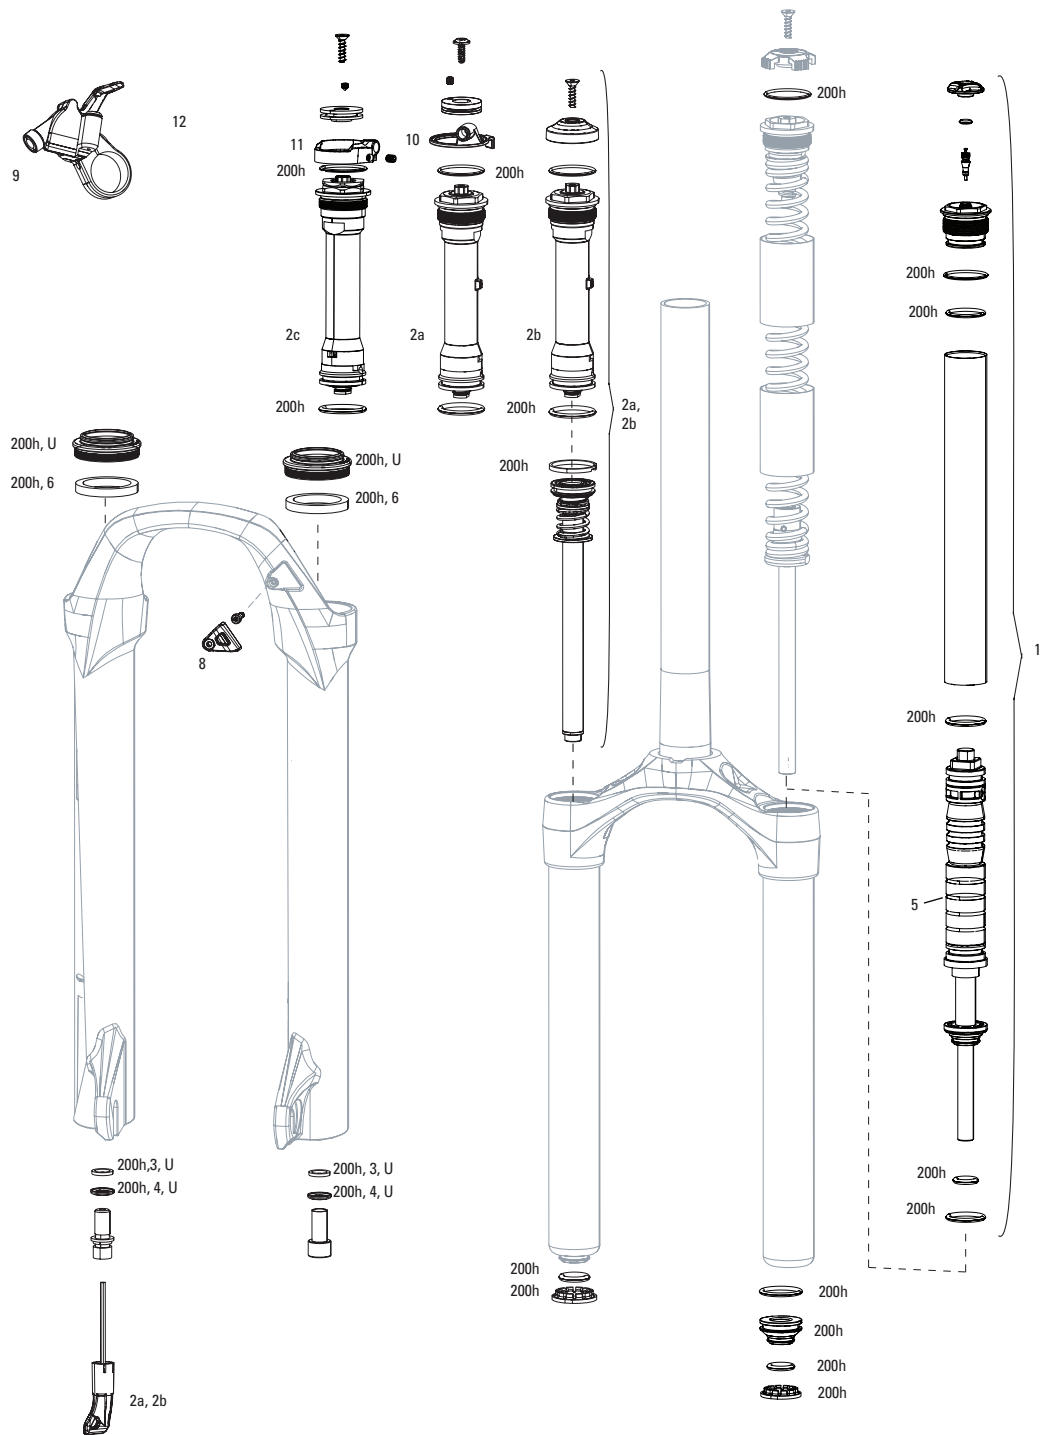

30 SILVER A3-A5 (2017+)
FS-30S-TK-A3, FS-30S-TK-A4, FS-30S-TK-A5

Note:
1. 200H service kits include replaceable o-rings, glide rings, crush washers, crush washer retainers and wiper seals. All basic service kits include the following replaceable wear items: o-rings, glide rings, dust seals, and foam rings.
2. Decal page can be found in back of the catalog.
3. A3 Spring Internals and Damper Internals (.8mm thread pitch) are not compatible with A1-A2 30 Silver (1.0mm thread pitch)