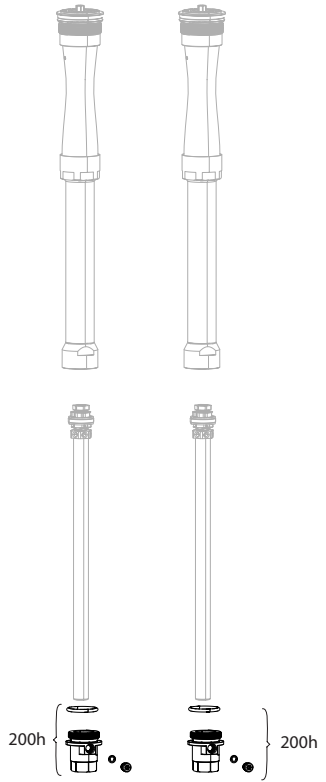

Note:
1. 2 Position dampers are compatible with OneLoc and 2P TwistLoc remotes.
2. 3 Position dampers are compatible with 3p TwistLoc remotes.
3. Complete damper upgrade kit required to convert from Crown Adjust to Cable Remote Adjust.
4. Decal and Maxle pages can be found in back of the catalog.
5. 15x110 Boost Maxle not compatible with 32mm SID C1, use 15x100 Maxle. See parts page for compatible parts.