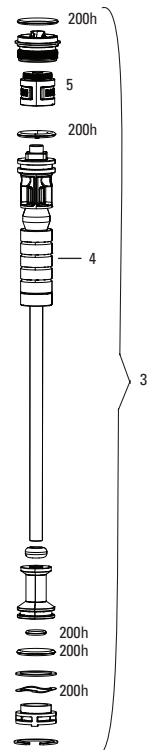

35 GOLD RL A1-A2 (2020-2024)

FS-35G-RL-A1, FS-35G-RL-A2

Note:

1. 200h service kits include replaceable o-rings, glide rings, retaining rings, crush washers, crush washer retainers and shaft bolts/nuts. All air service kits include replacement schrader valve cores.
2. EMTB (fender mount) lower leg and CSU are not cross-compatible with non-fender CSU and lower leg variants.
3. Convert from Crown Adjust to Remote Adjust: Remote compression damper, remote compression adjuster spool, cable clamp and remote lever assembly.
4. Decal and Maxle pages can be found in back of the catalog.