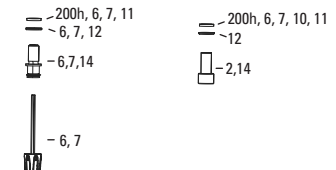

35 SILVER R/TK A1 (2021-2024)

FS-35S-R-A1, FS-35S-TK-A1

1. **Note:**
1. EMTB (fender mount) lower leg and CSU are not cross-compatible with non-fender CSU and lower leg variants.
  2. Convert from Crown Adjust to Remote Adjust: Remote compression damper, remote compression adjuster spool, cable clamp and remote lever assembly.
  3. Decal and Maxle pages can be found in back of the catalog.
  4. Use air spring kit to upgrade and change firmness in coil forks.