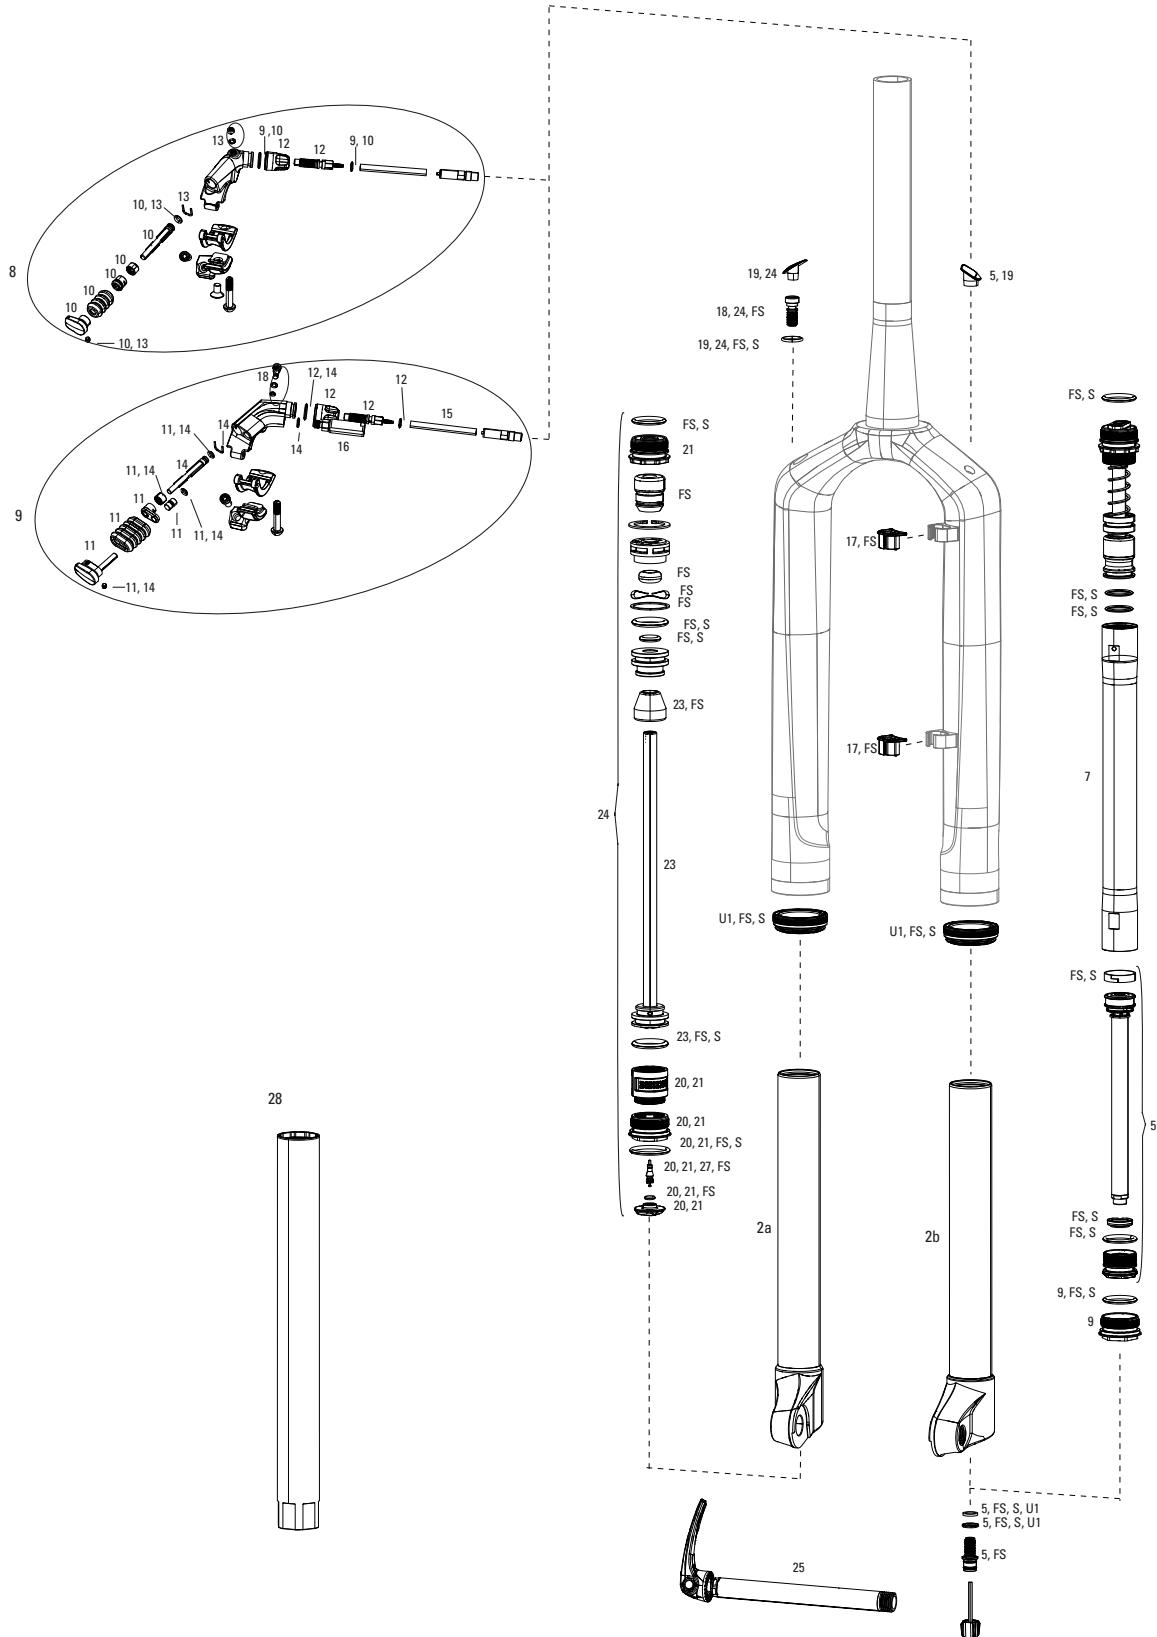

RS-1 A1-A2 (2015-2018)

FS-RS1-AC-A1, FS-RS1-AC-A2, FS-RS1-AC-A3, FS-RS1-AC-A4

1. **Note:**
1. Full service kits include replaceable o-rings, glide rings, retaining rings, crush washers, crush washer retainers and shaft bolts/nuts. All air service kits include replacement schrader valve cores. All basic service kits include the following replaceable wear items: o-rings, glide rings, dust seals, and foam rings.
  2. 2013+ XLoc remote uses Reverb hydraulic fluid.
  3. Decal pages can be found in back of the catalog.
  4. Inner tubes must be replaced as a pair for correct wheel alignment.
  5. Full Sprint remote must be used in combination with Fork and Rear Shock, cannot be used with Fork only.