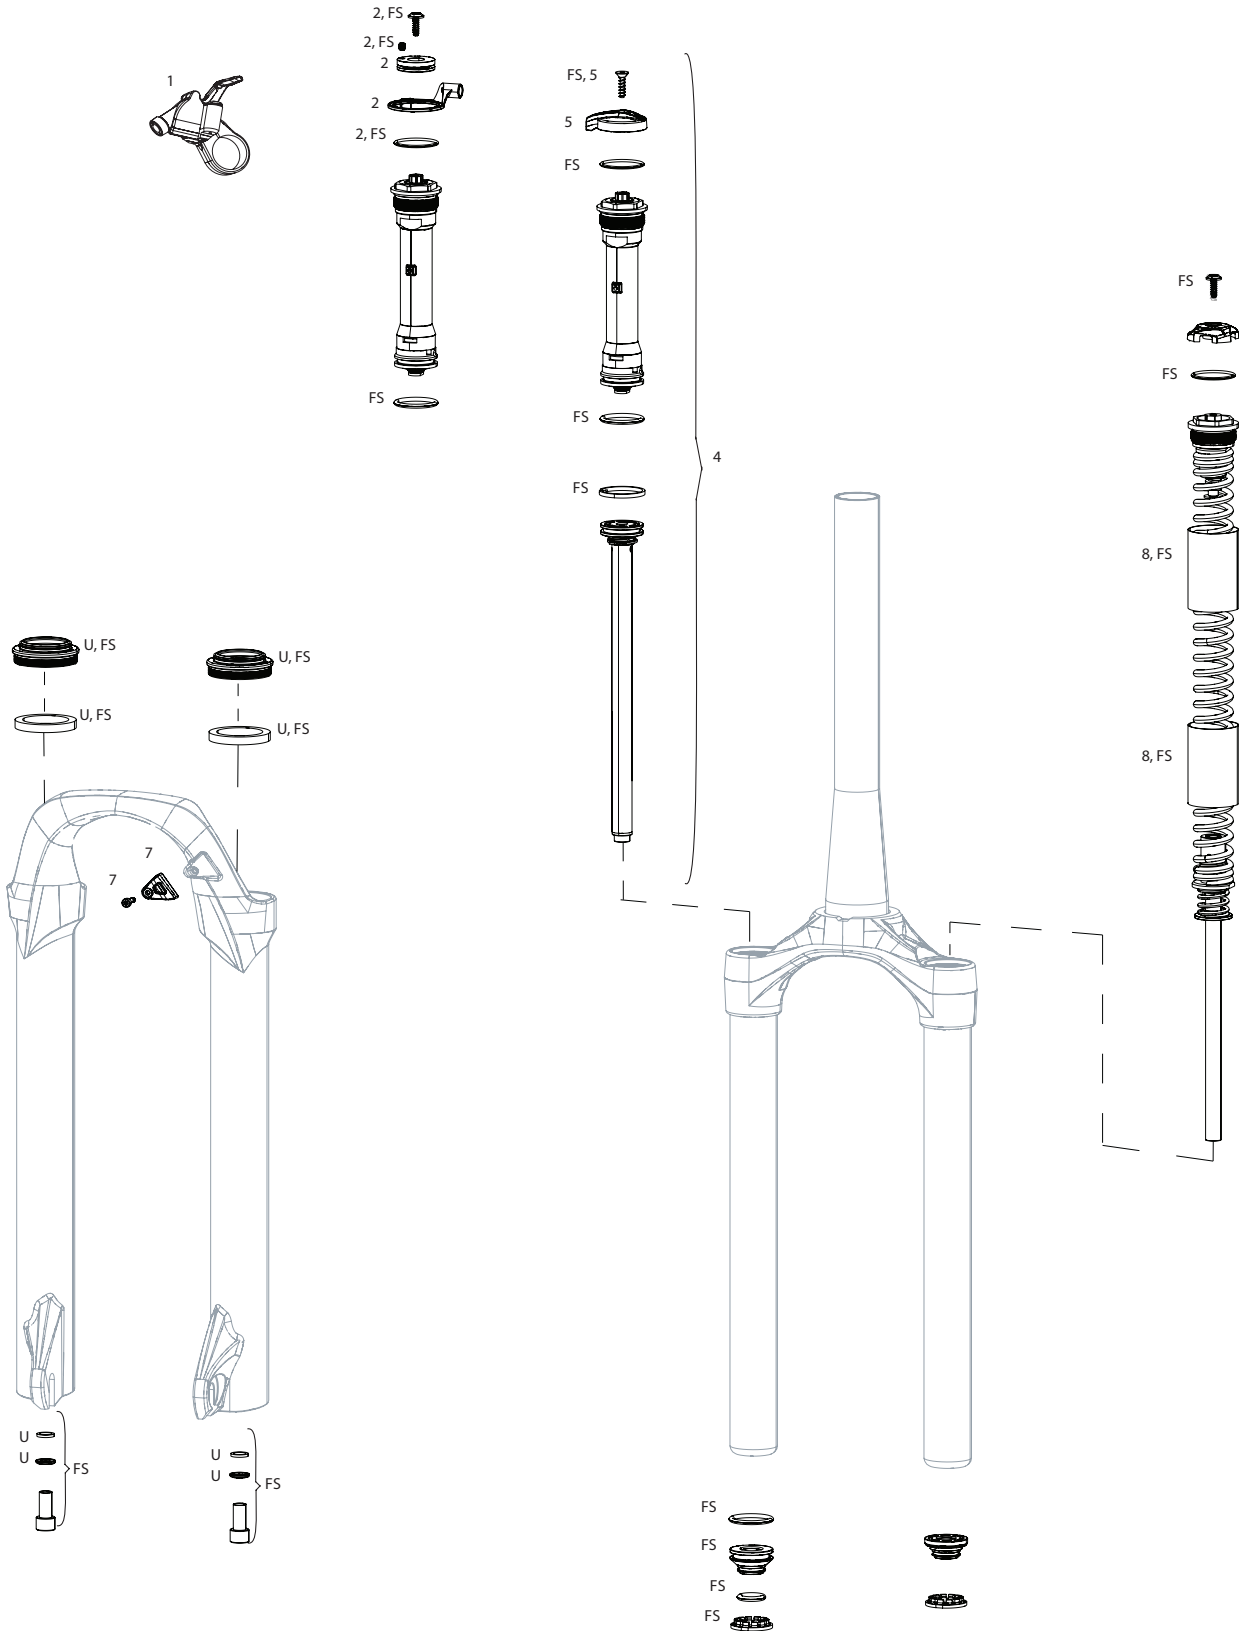

XC30 B1-B4 (2016-2020)

FS-XC30-TK-B1, FS-XC30-TK-B2, FS-XC30-TK-B3, FS-XC30-TK-B4

Note:

1. Full service kits include replaceable o-rings, glide rings, retaining rings, crush washers, crush washer retainers and shaft bolts/nuts. Not all service parts are pictured. All basic service kits include the following replaceable wear items: o-rings, glide rings, dust seals, and foam rings.
2. Decal page can be found in back of the catalog.
3. XC30 B1-B2 1.0mm CSU/Damper/Spring thread pitch. XC30 B3-B4 0.8mm CSU/Damper/Spring thread pitch.