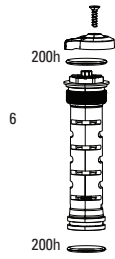

35 GOLD RL A1-A2 (2020-2024)

FS-35G-RL-A1, FS-35G-RL-A2

Note:

1. 200h service kits include replaceable o-rings, glide rings, retaining rings, crush washers, crush washer retainers and shaft bolts/nuts. All air service kits include replacement schrader valve cores.
2. EMTB (fender mount) lower leg and CSU are not cross-compatible with non-fender CSU and lower leg variants.
3. Convert from Crown Adjust to Remote Adjust: Remote compression damper, remote compression adjuster spool, cable clamp and remote lever assembly.
4. Decal and Maxle pages can be found in back of the catalog.