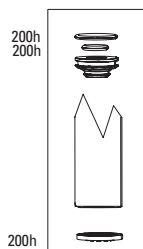

SEKTOR SILVER RL A2 (2017-2018)

FS-SKTS-RL-A2

U1, 1

- Note:**
1. All basic service kits include the following replaceable wear items: o-rings, glide rings, dust seals, and foam rings.
 2. Convert from Crown Adjust to Remote Adjust: Remote compression damper, remote compression adjuster spool, cable clamp and remote lever assembly.
 3. Thread Pitch is 0.8mm for Recon Silver C1 and Sektor Silver A2
 4. Maximum Tire Diameter: 714mm Maximum Tire Width: 81mm
 5. 32mm Boost lower legs use flangeless wiper seals.
 - 6 Decal and Maxle pages can be found in back of the catalog.