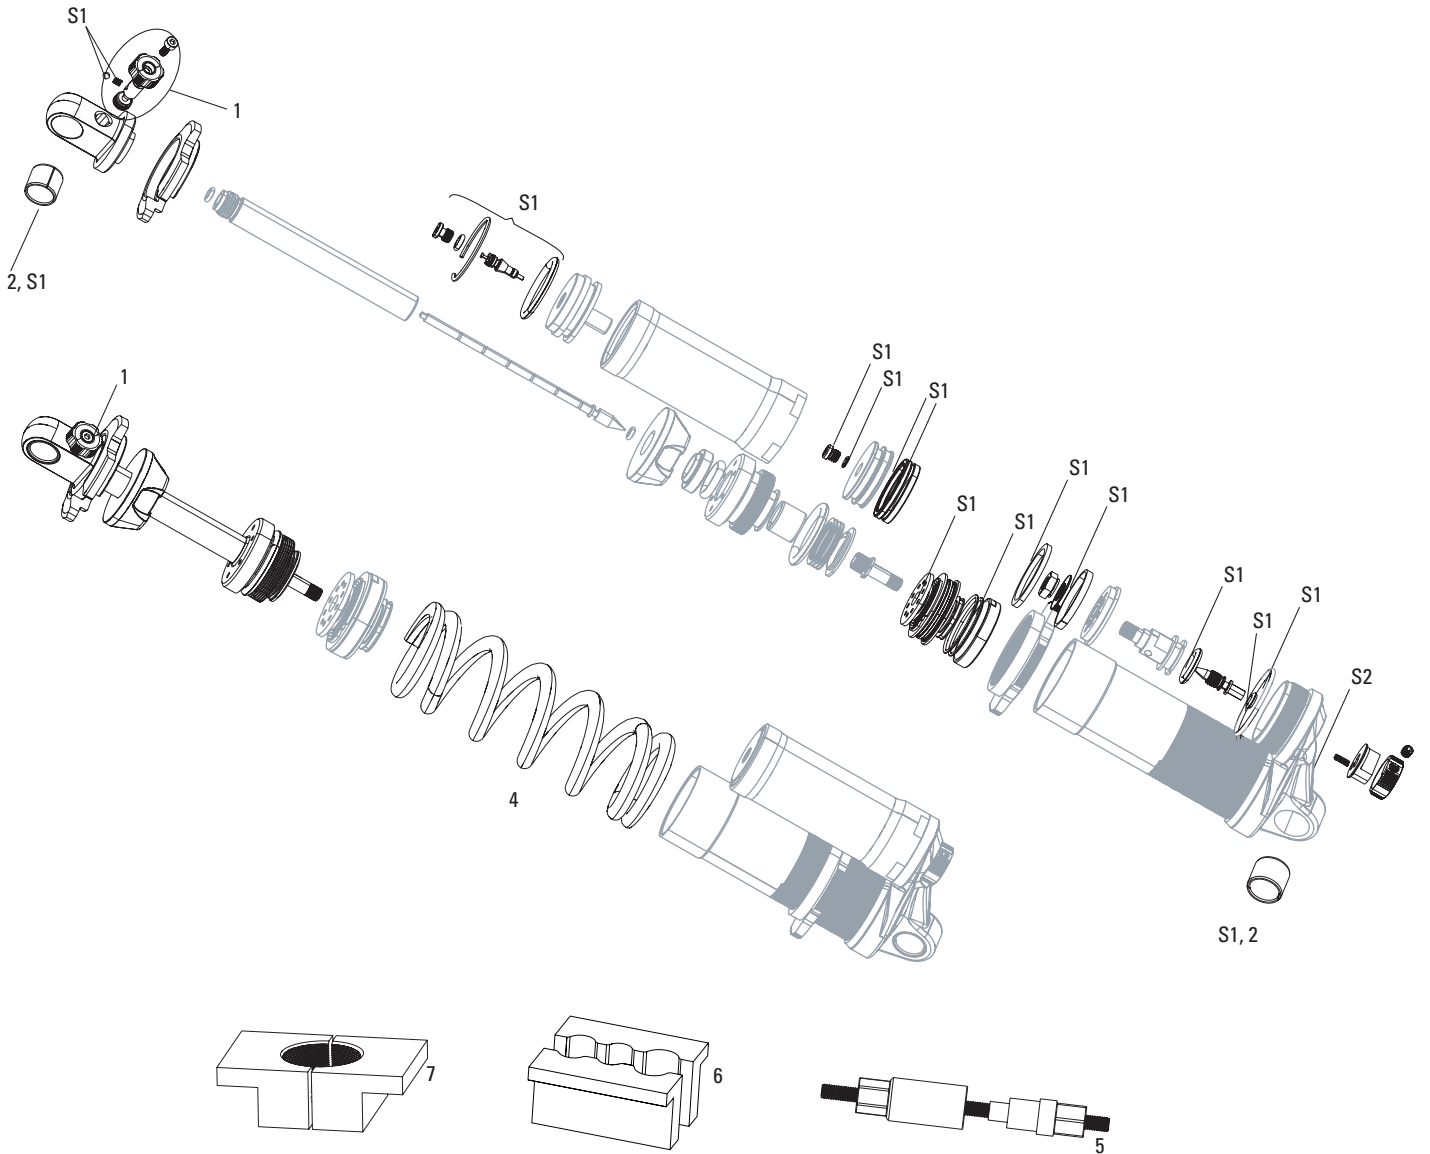

KAGE A1-A3 (2012-2018)

RS-KAGE-R-A1, RS-KAGE-R-A2, RS-KAGE-R-A3, RS-KAGE-RC-A1, RS-KAGE-RC-A2, RS-KAGE-RC-A3

Note:

1. Not all service parts may be visible in exploded views. Kage Service Kit includes all o-rings, seals, glide rings, ball bearings, and detent springs.
2. Eyelet/Shaft/Sealhead assembly (item 1) does not include spring retainer.
3. Pre-2013 - If shaft / needle o-rings need to be replaced/serviced, must update to new improved Eyelet/Shaft/Sealhead assembly.
4. Kage rear shocks produced after 1 January 2013: If shaft / needle o-rings need to be replaced/serviced, must replace entire Eyelet/Shaft/Sealhead assembly.
5. Kage rear shocks produced after 1 January 2013: Feature a green sealhead scraper that is not compatible with Kage shocks produced before 1 January 2013.
6. Vivid spring is compatible with Kage. Vivid spring collar/retainer is not compatible with Kage.
7. Use 1/2"x1/2" Rear Shock Bushing/Mount Hardware Tool to remove and install eyelet bushing and mounting hardware.