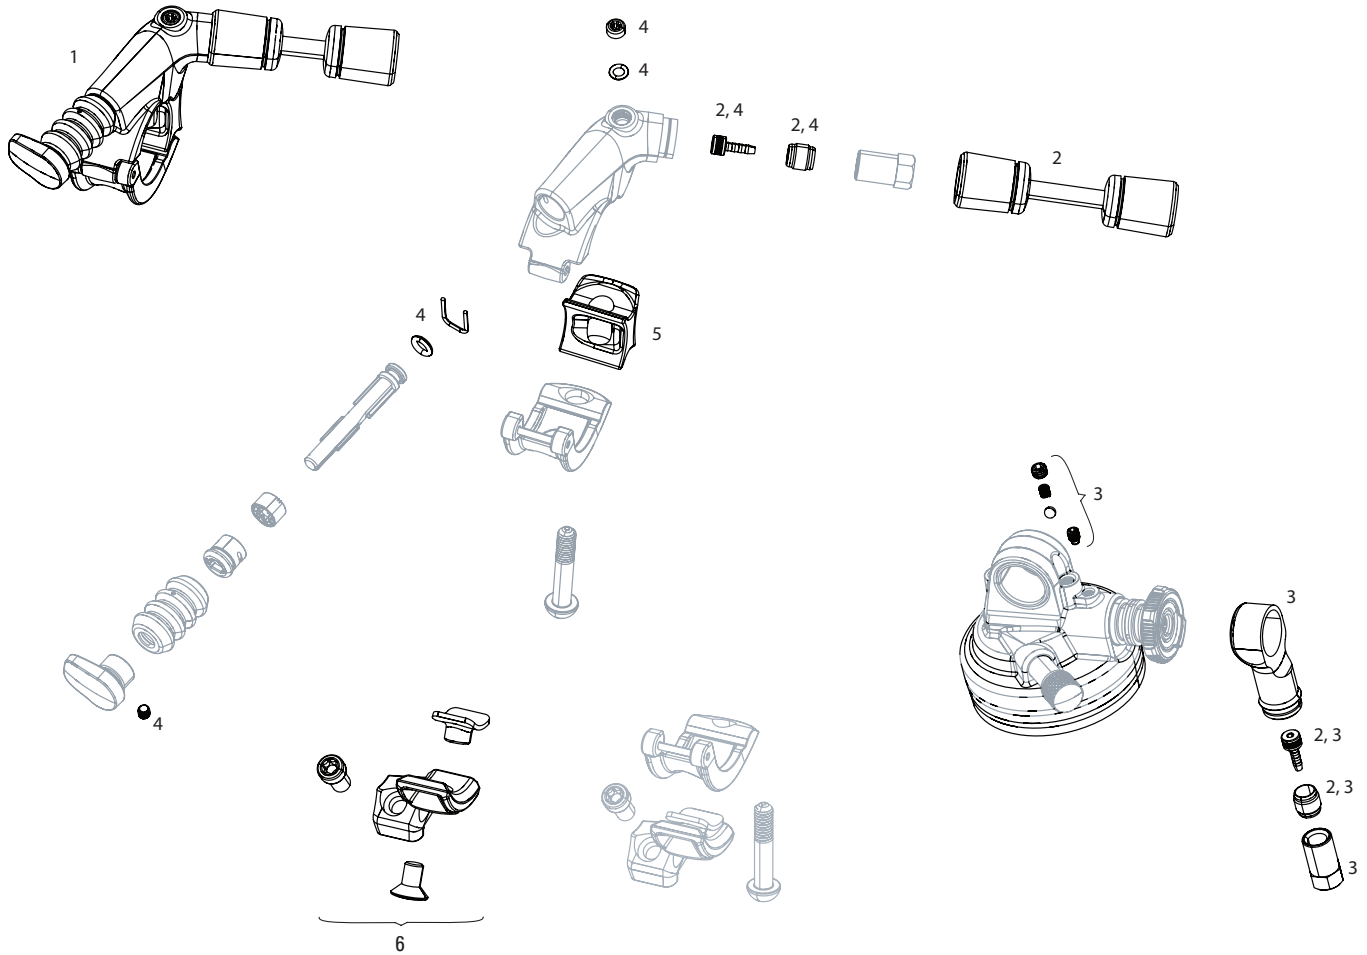

XLOC SPRINT MONARCH A1-A2 (2011-2018)

1	11.4318.000.000	REMOTE - XLOC SPRINT LEFT BLACK (INCLUDES HOSE, BARB & COMPRESSION NUT) - MONARCH XX
1	11.4318.000.010	REMOTE - XLOC SPRINT RIGHT BLACK (INCLUDES HOSE, BARB & COMPRESSION NUT) - MONARCH XX
2	11.4318.002.040	REMOTE HYDRAULIC HOSE KIT - 1250MM SPRINT (INCLUDES HOSES/BARBS/COMPRESSION NUTS)(QTY 2) -XLOC MONARCH XX
3	11.4118.002.000	REAR SHOCK HOSE FITTING KIT - (INCLUDES BANJO, COMPRESSION FITTING & THREADED BARB) - MONARCH XX
4	11.4318.001.000	REMOTE SERVICE KIT - XLOC SPRINT - MONARCH XX
5	11.6818.001.000	REMOTE DISCRETE PUCK - HYDRAULIC REMOTE (SPACER) FOR XLOC REMOTES QTY2
6	11.5315.049.010	DISC BRAKE LEVER CLAMP SHIFTER MOUNTING BRACKET - (MMX) LEFT -GUIDE ULT/RSC/RS/RE/R,LEVEL ULT/TLM/TL, CODE RSC/R, DB5 ELIXIR 9/7/CR MAG/X0/XX, QTY 1
6	11.5315.049.020	DISC BRAKE LEVER CLAMP SHIFTER MOUNTING BRACKET - (MMX) RIGHT -GUIDE ULT/RSC/RS/RE/R,LEVEL ULT/TLM/TL, CODE RSC/R, DB5 ELIXIR 9/7/CR MAG/X0/XX, QTY 1
ns	11.4315.011.030	ROCKSHOX BLEED KIT (XLOC/TOTEM) QTY 2 (INCLUDES TWO SYRINGES AND FITTINGS, ONE TORX TOOL)
ns	00.4318.007.001	ROCKSHOX STANDARD BLEED KIT (INCLUDES 2 SYRINGES/FITTINGS, REVERB HYDRAULIC FLUID, 120ML BOTTLE NEW)
ns	11.4315.021.070	ROCKSHOX REVERB HYDRAULIC FLUID, 120ML BOTTLE - REVERB A1-B1 POST/ALL REVERB REMOTES/SPRINT REMOTES
ns	11.4015.354.040	ROCKSHOX REVERB HYDRAULIC FLUID, 1 LITER BOTTLE - REVERB A1-B1 POST/ALL REVERB REMOTES/SPRINT REMOTES