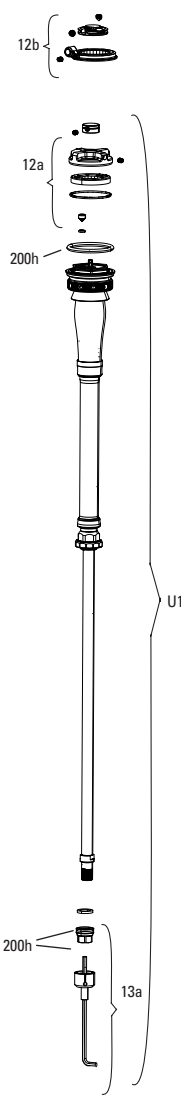

SID (35MM) SELECT/SELECT+/ULTIMATE C1 (2021-2023)

FS-SID-BSE-C1, FS-SID-SEL-C1, FS-SID-SELP-C1, FS-SID-ULT-C1

Charger Race Day 2

Note:

1. Convert from Crown Adjust to Cable Remote Adjust: complete damper upgrade kit
2. Decal and Maxle pages can be found in back of the catalog.
3. 115x110 Boost Maxle not compatible with 35mm SID C1, use 15x100 Maxle. See parts page for compatible parts.
4. Fender mounting bolts are M3-.5x11mm. Max bolt torque is 1Nm.