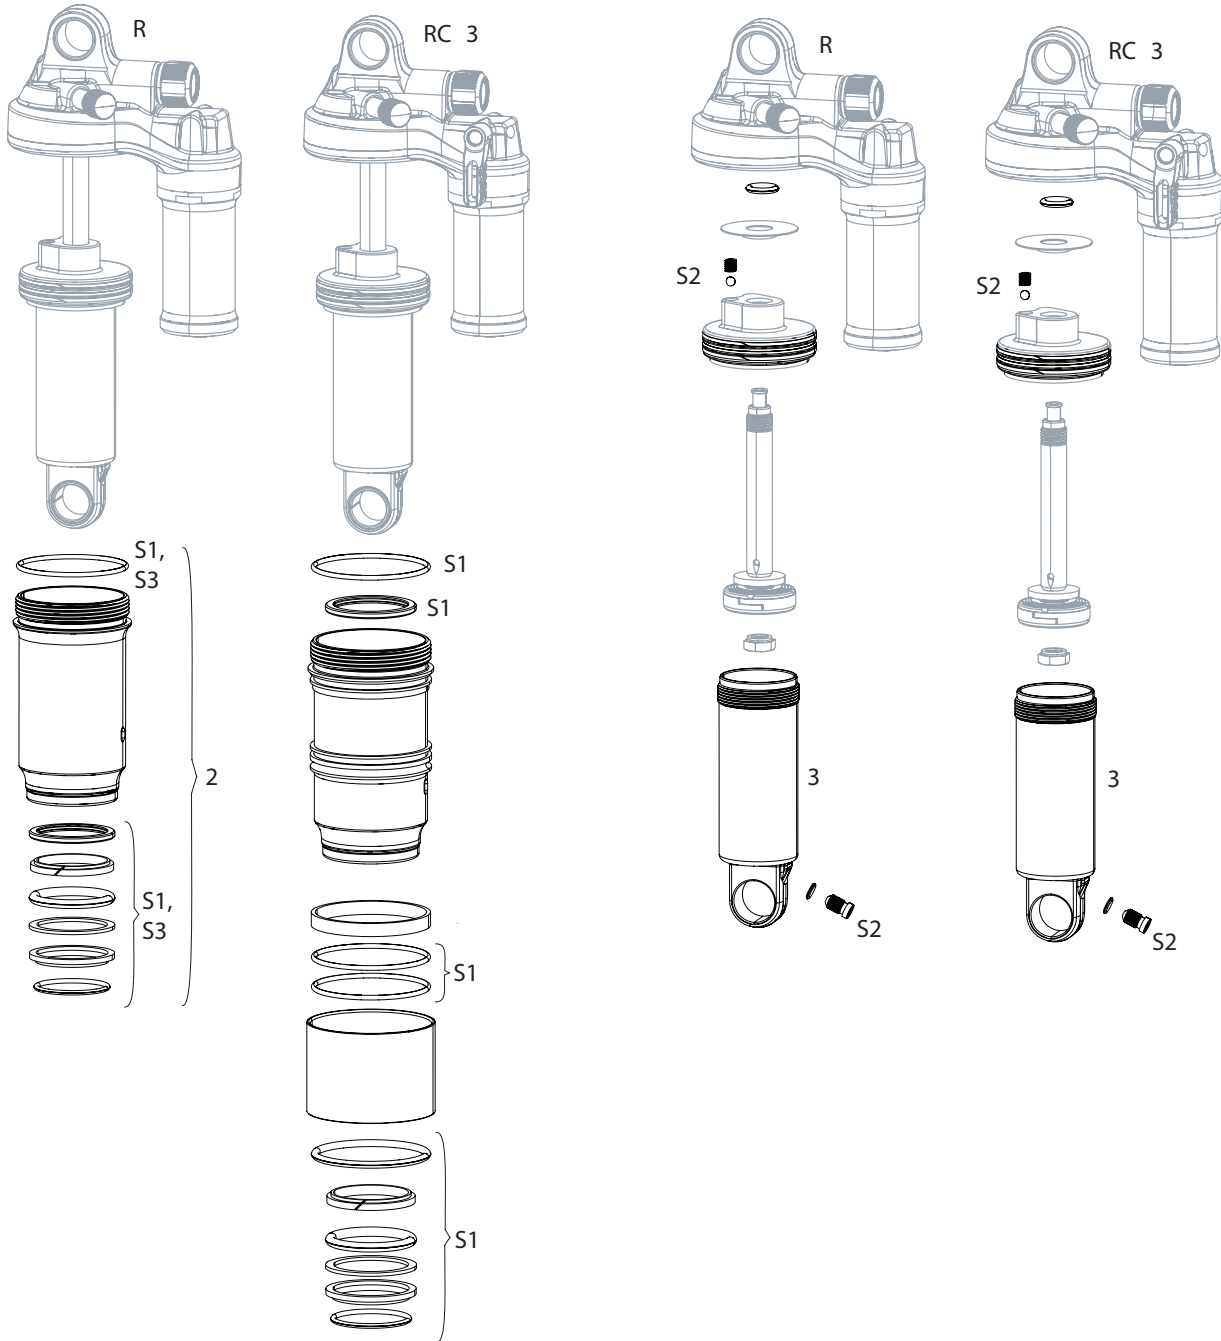

MONARCH PLUS A1-A2 (2011-2013)
RS-MNRP-R-A1, RS-MNRP-R-A2, RS-MNRP-RC3-A1, RS-MNRP-RC3-A2

Note:

1. All 2011-2013 Monarch Plus shocks are compatible with 2011-2013 standard and high-volume air can assemblies; air can includes all seals installed.
2. Use "1/2"x1/2" Rear Shock Bushing/Mount Hardware Tool" to remove and install eyelet bushing and mounting hardware.
3. Service kits may contain Dynamic Seal Grease or 15w50; these are interchangeable for service.