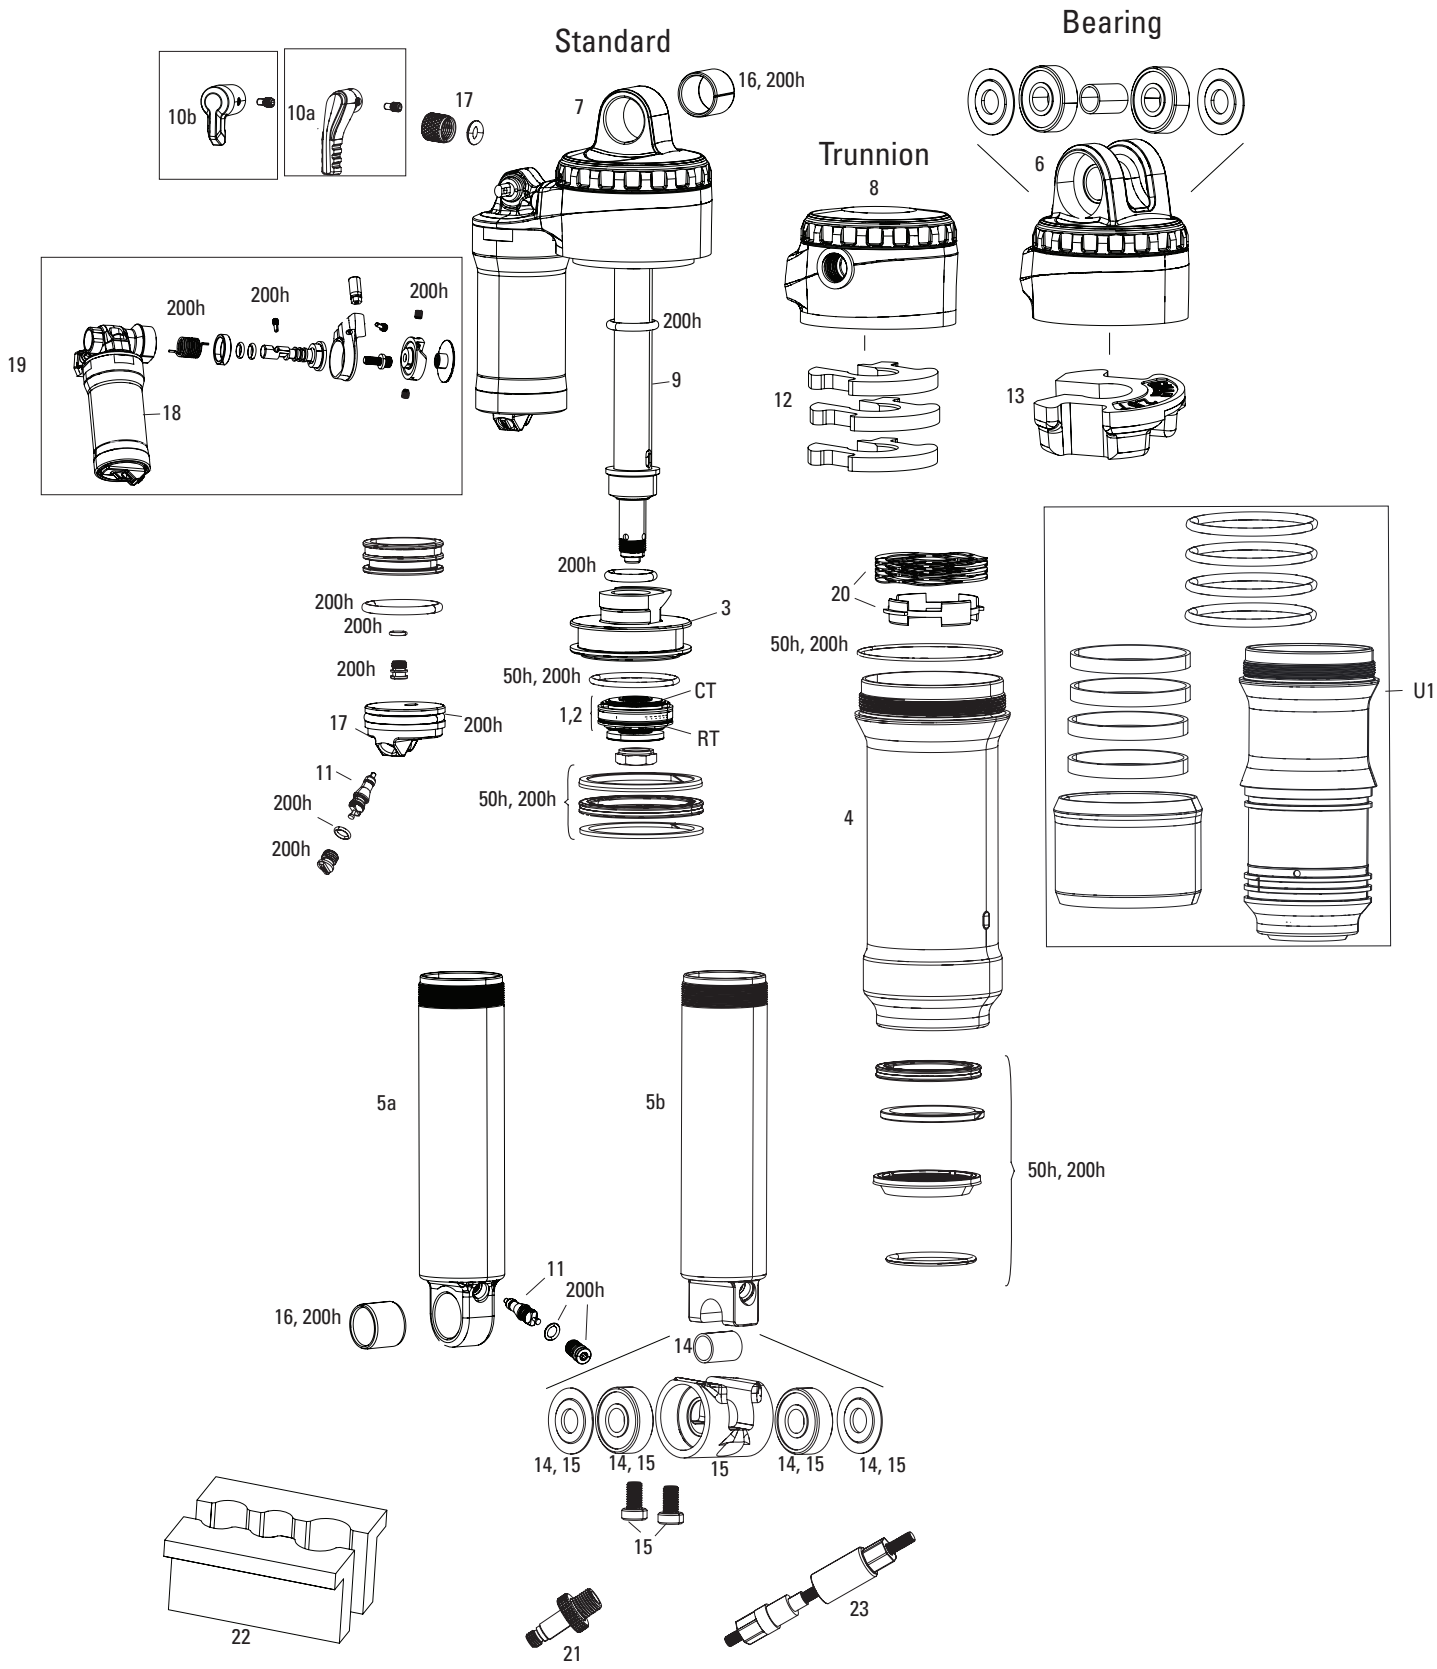

SUPER DELUXE A1-B2 (2018-2022)

RS-SDLX-R-A1, RS-SDLX-RC-A1, RS-SDLX-RCT-A1, RS-SDLX-RC3-A1, RS-SDLX-R-A2, RS-SDLX-RC3-A2, RS-SDLX-R-B1, RS-SDLX-RC-B1, RS-SDLX-RCT-B1, RS-SDLX-RC3-B1, RS-SDLX-SEL-B2, RS-SDLX-SELP-B2, RS-SDLX-ULT-B2, RS-SDLX-ULTR-B2, RS-SDLX-UDH-B2

Note:
1. See the RockShox Rear Shock Piston Tuning Guide for detailed information regarding the shim stack order for the rebound and compression dampers