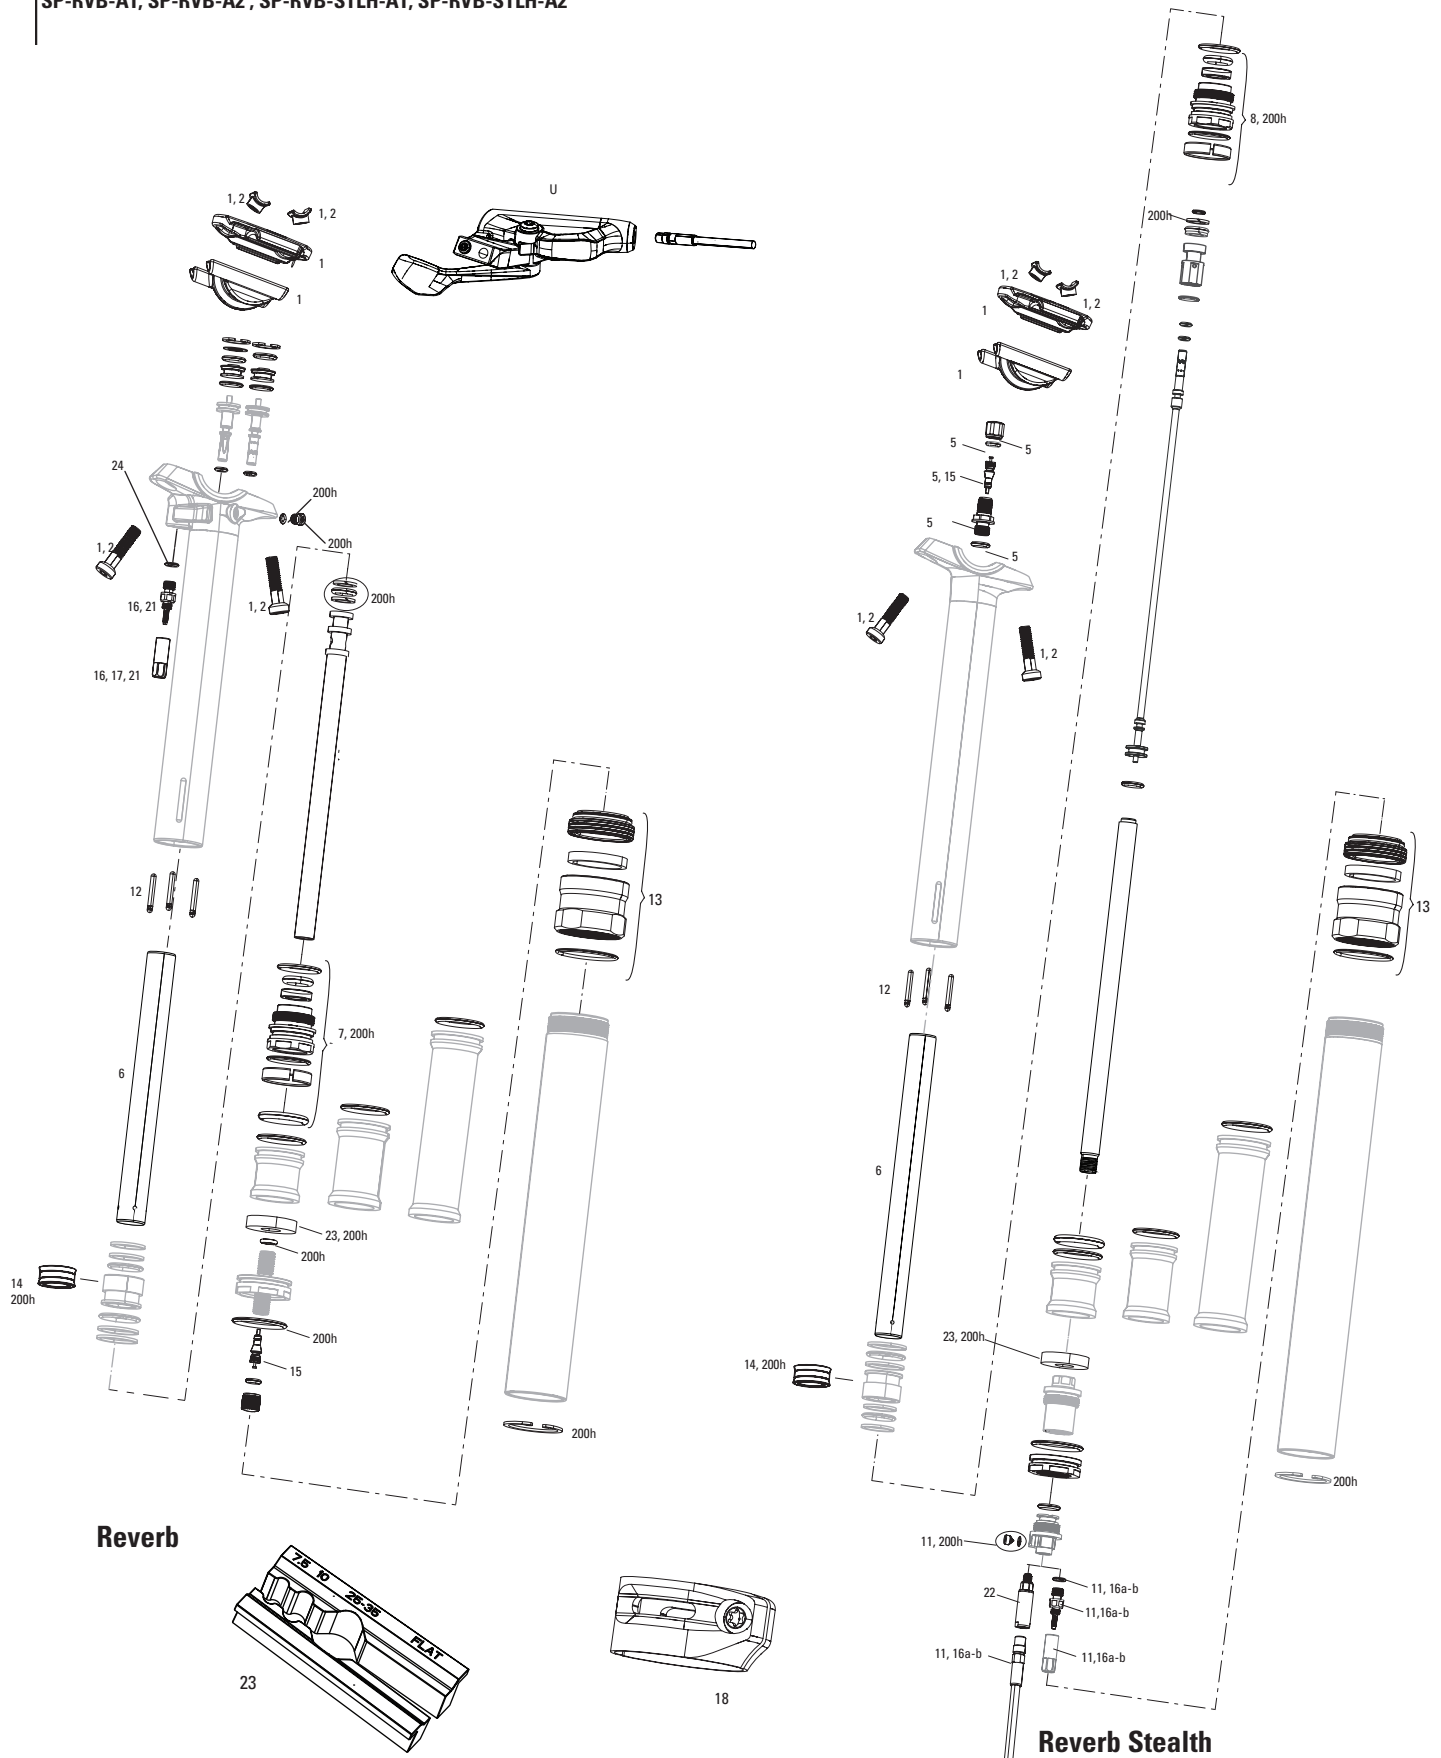

REVERB / REVERB STEALTH A1 - A2 (2011-2016)

SP-RVB-A1, SP-RVB-A2, SP-RVB-STLH-A1, SP-RVB-STLH-A2

1. As of MY16, there is a new IFP for Reverb and Reverb Stealth that does not use the two backup rings. Current full service kits include the new IFP, which is retrofittable into any Reverb or Reverb Stealth
 2. If Reverb is sinking into travel or experiencing bypass, please use new IFP tube and inner seal head.