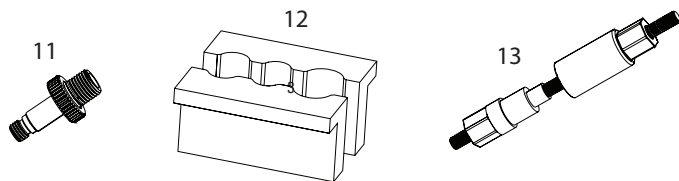

MONARCH PLUS A1-A2 (2011-2013)
RS-MNRP-R-A1, RS-MNRP-R-A2, RS-MNRP-RC3-A1, RS-MNRP-RC3-A2

Note:
1. All 2011-2013 Monarch Plus shocks are compatible with 2011-2013 standard and high-volume air can assemblies; air can includes all seals installed.
2. Use '1/2"x1/2" Rear Shock Bushing/Mount Hardware Tool' to remove and install eyelet bushing and mounting hardware.
3. Service kits may contain Dynamic Seal Grease or 15w50; these are interchangeable for service.