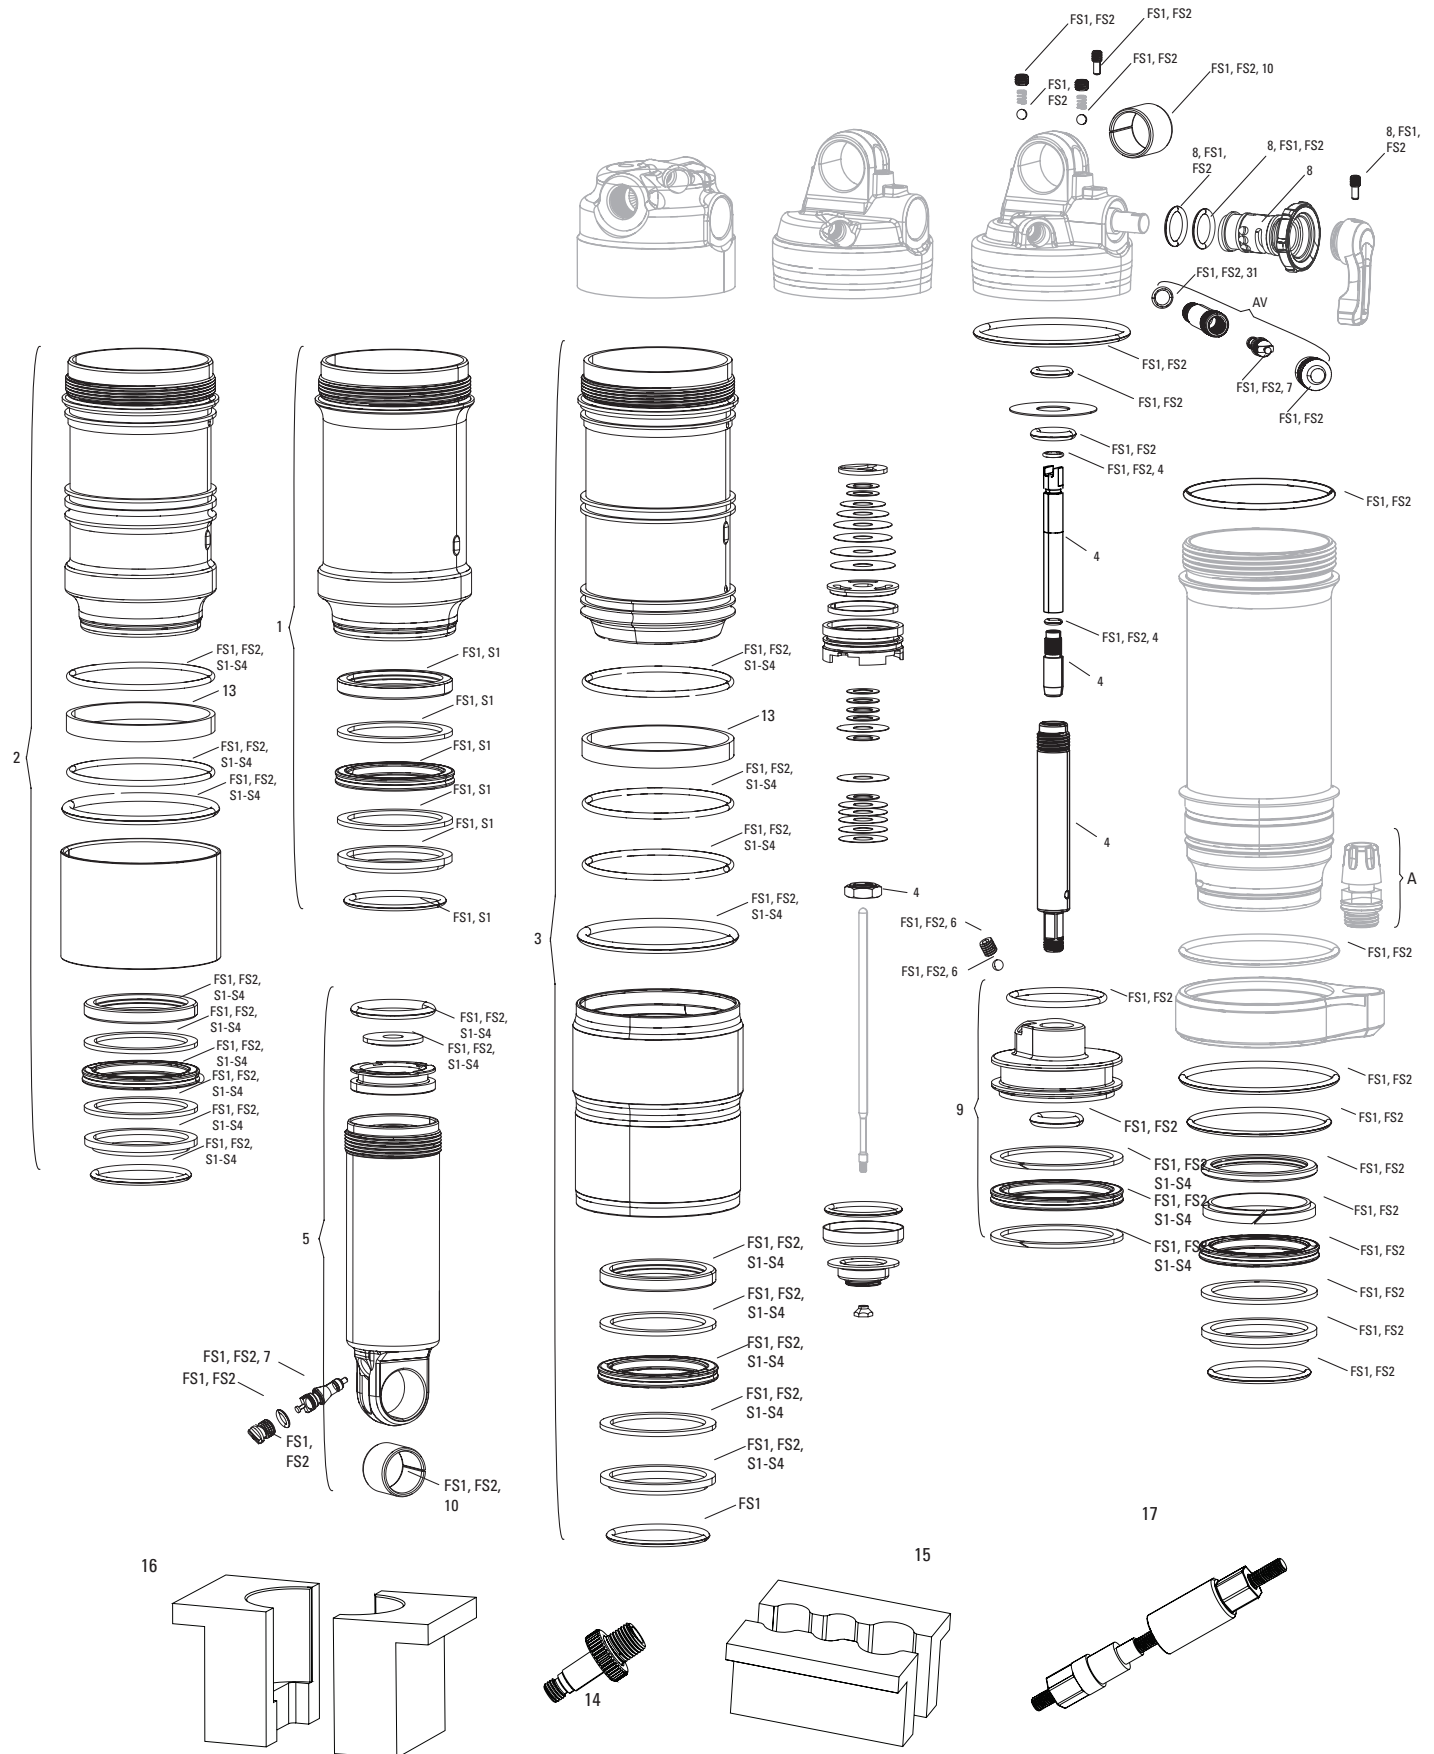

MONARCH RT C1-D3 (2014-2018)/RL B1-C2 (2014-2018)

MONARCH RT3 C1-C3 (2014-2015)

RS-MNR-RT-C1, RS-MNR-RT-D1, RS-MNR-RT-D2, RS-MNR-RT-D3, RS-MNR-RL-B1, RS-MNR-RL-C1, RS-MNR-RL-C2, RS-MNR-RT3-C1, RS-MNR-RT3-C2, RS-MNR-RT3-C3