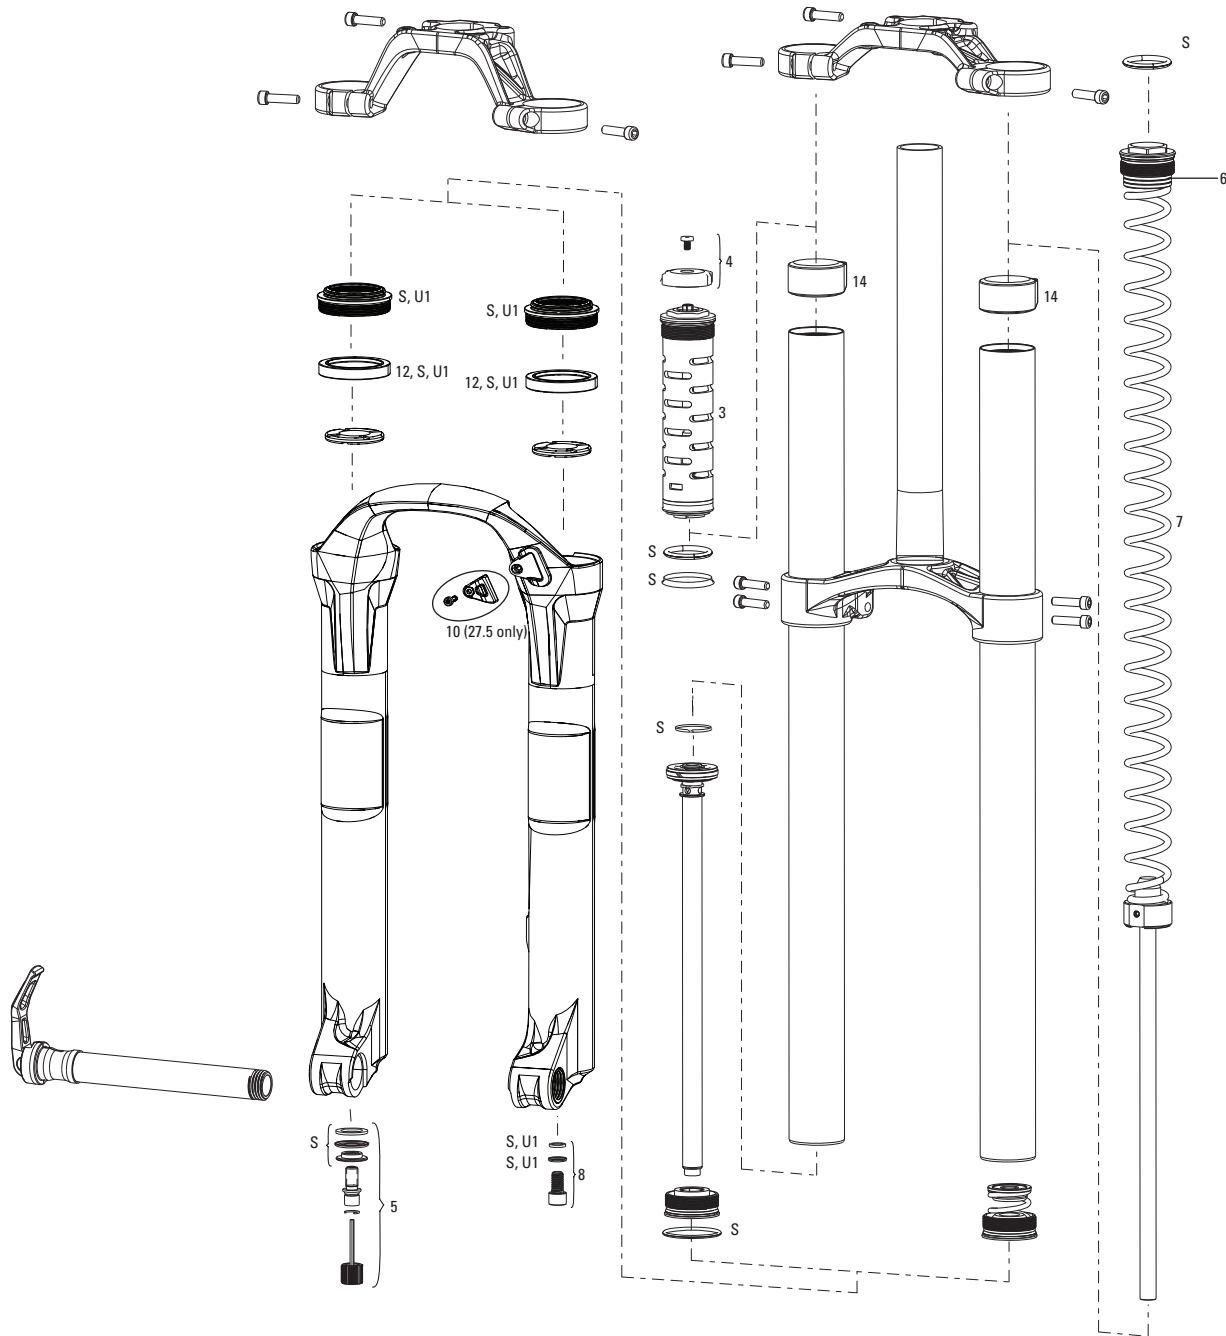

DOMAIN DUAL CROWN A1-A3 (2007-2017)

FS-DDC-RC-A1, FS-DDC-R-A1, FS-DDC-RC-A2, FS-DDC-R-A2, FS-DDC-RC-A3, FS-DDC-R-A3

Note:

1. Full service kits include replaceable o-rings, glide rings, retaining rings, crush washers, crush washer retainers and shaft bolts/nuts. All air service kits include replacement schrader valve cores. Not all service parts are pictured. All basic service kits include the following replaceable wear items: o-rings, glide rings, dust seals, and foam rings.
2. Domain (single-crown) lower legs are NOT compatible with Domain Dual Crown.
3. Domain Dual Crown 26" forks have a 160 post mount brake and 27.5" forks have a 200mm post mount brake.
4. Aftermarket forks with Medium spring installed. Soft and Firm tuning springs are included in fork box.
5. A complete decal and maxle overview can be found in back of the catalog.