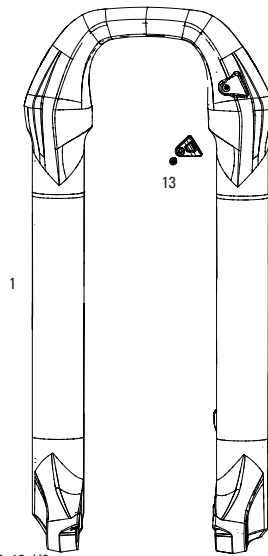

35 GOLD RL A1-A2 (2020-2024)

FS-35G-RL-A1, FS-35G-RL-A2

1. **Note:**
1. 200h service kits include replaceable o-rings, glide rings, retaining rings, crush washers, crush washer retainers and shaft bolts/nuts. All air service kits include replacement schrader valve cores.
  2. EMTB (fender mount) lower leg and CSU are not cross-compatible with non-fender CSU and lower leg variants.
  3. Convert from Crown Adjust to Remote Adjust: Remote compression damper, remote compression adjuster spool, cable clamp and remote lever assembly.
  4. Decal and Maxle pages can be found in back of the catalog.