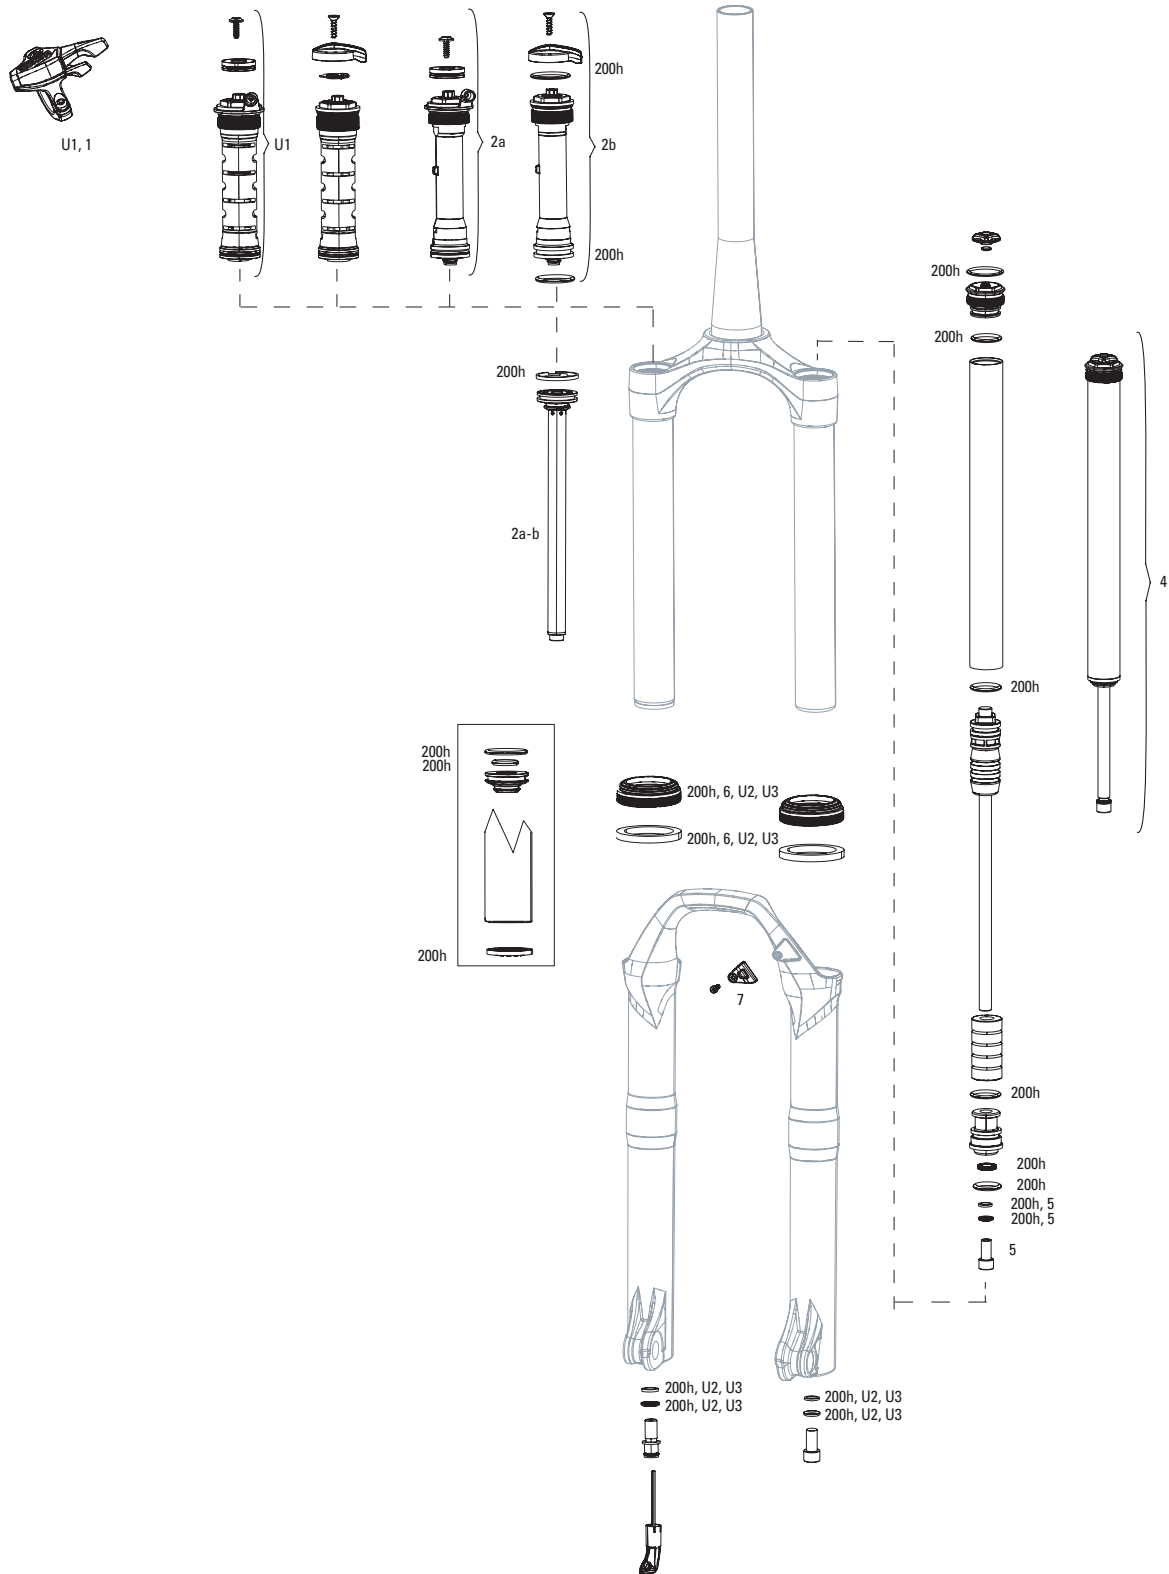

SEKTOR SILVER RL A2 (2017-2018)

FS-SKTS-RL-A2

Note:

1. All basic service kits include the following replaceable wear items: o-rings, glide rings, dust seals, and foam rings.
2. Convert from Crown Adjust to Remote Adjust: Remote compression damper, remote compression adjuster spool, cable clamp and remote lever assembly.
3. Thread Pitch is 0.8mm for Recon Silver C1 and Sektor Silver A2
4. Maximum Tire Diameter: 714mm Maximum Tire Width: 81mm
5. 32mm Boost lower legs use flangeless wiper seals.
- 6 Decal and Maxle pages can be found in back of the catalog.