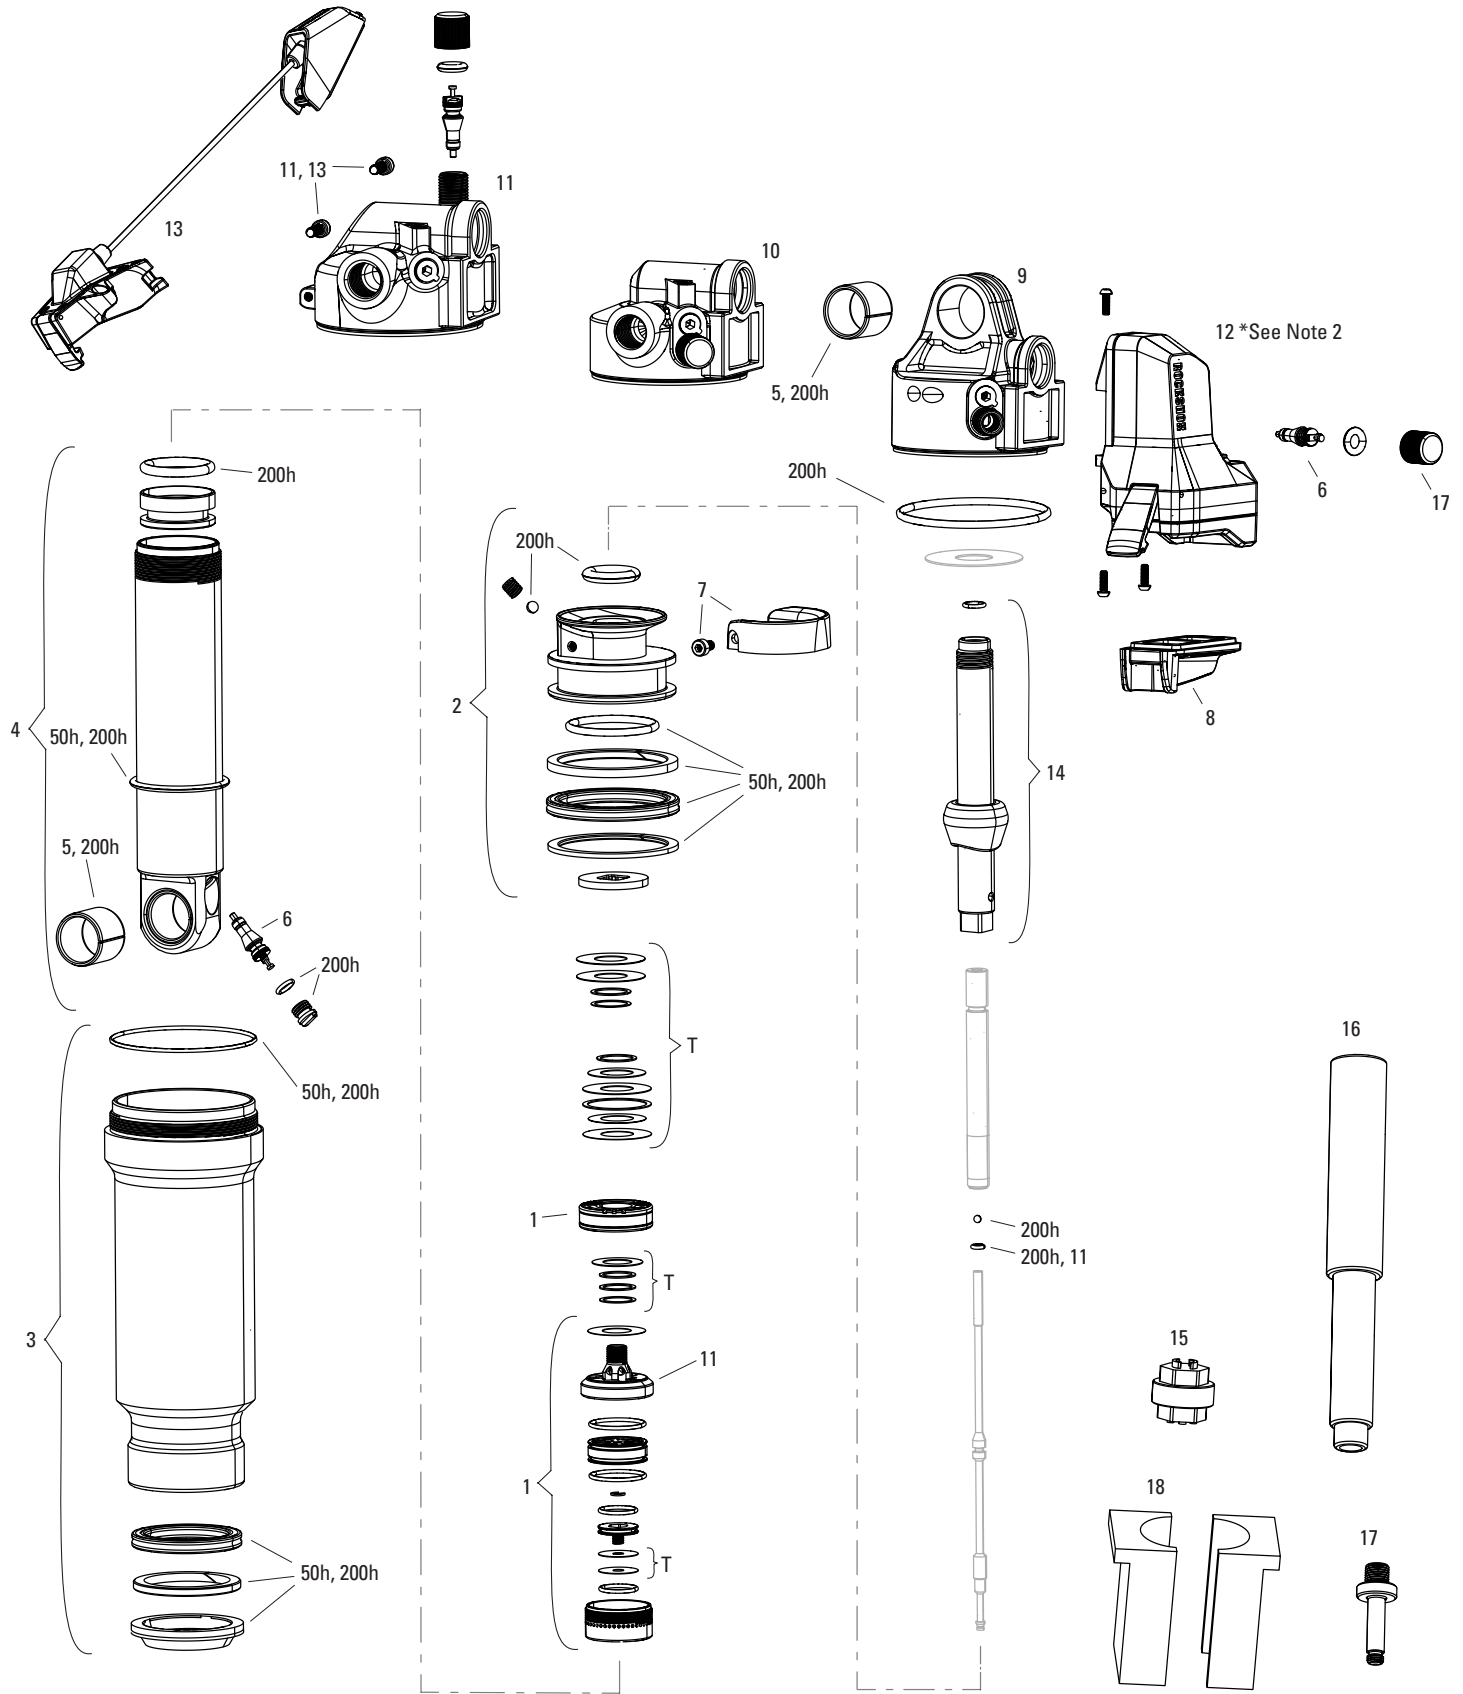

SIDLUXE FLIGHT ATTENDANT A2 (2025+)

RS-SIDL-UFA-A2, RS-SIDL-STFA-A2

Note:

1. See the RockShox Rear Shock Piston Tuning Guide for detailed information regarding the shim stack order for the rebound and compression dampers.
2. The Flight Attendant Control Module should only be removed from the eyelet assembly when in "Open" mode and with the battery removed. Do not reinstall the battery until the module is reattached to the eyelet.