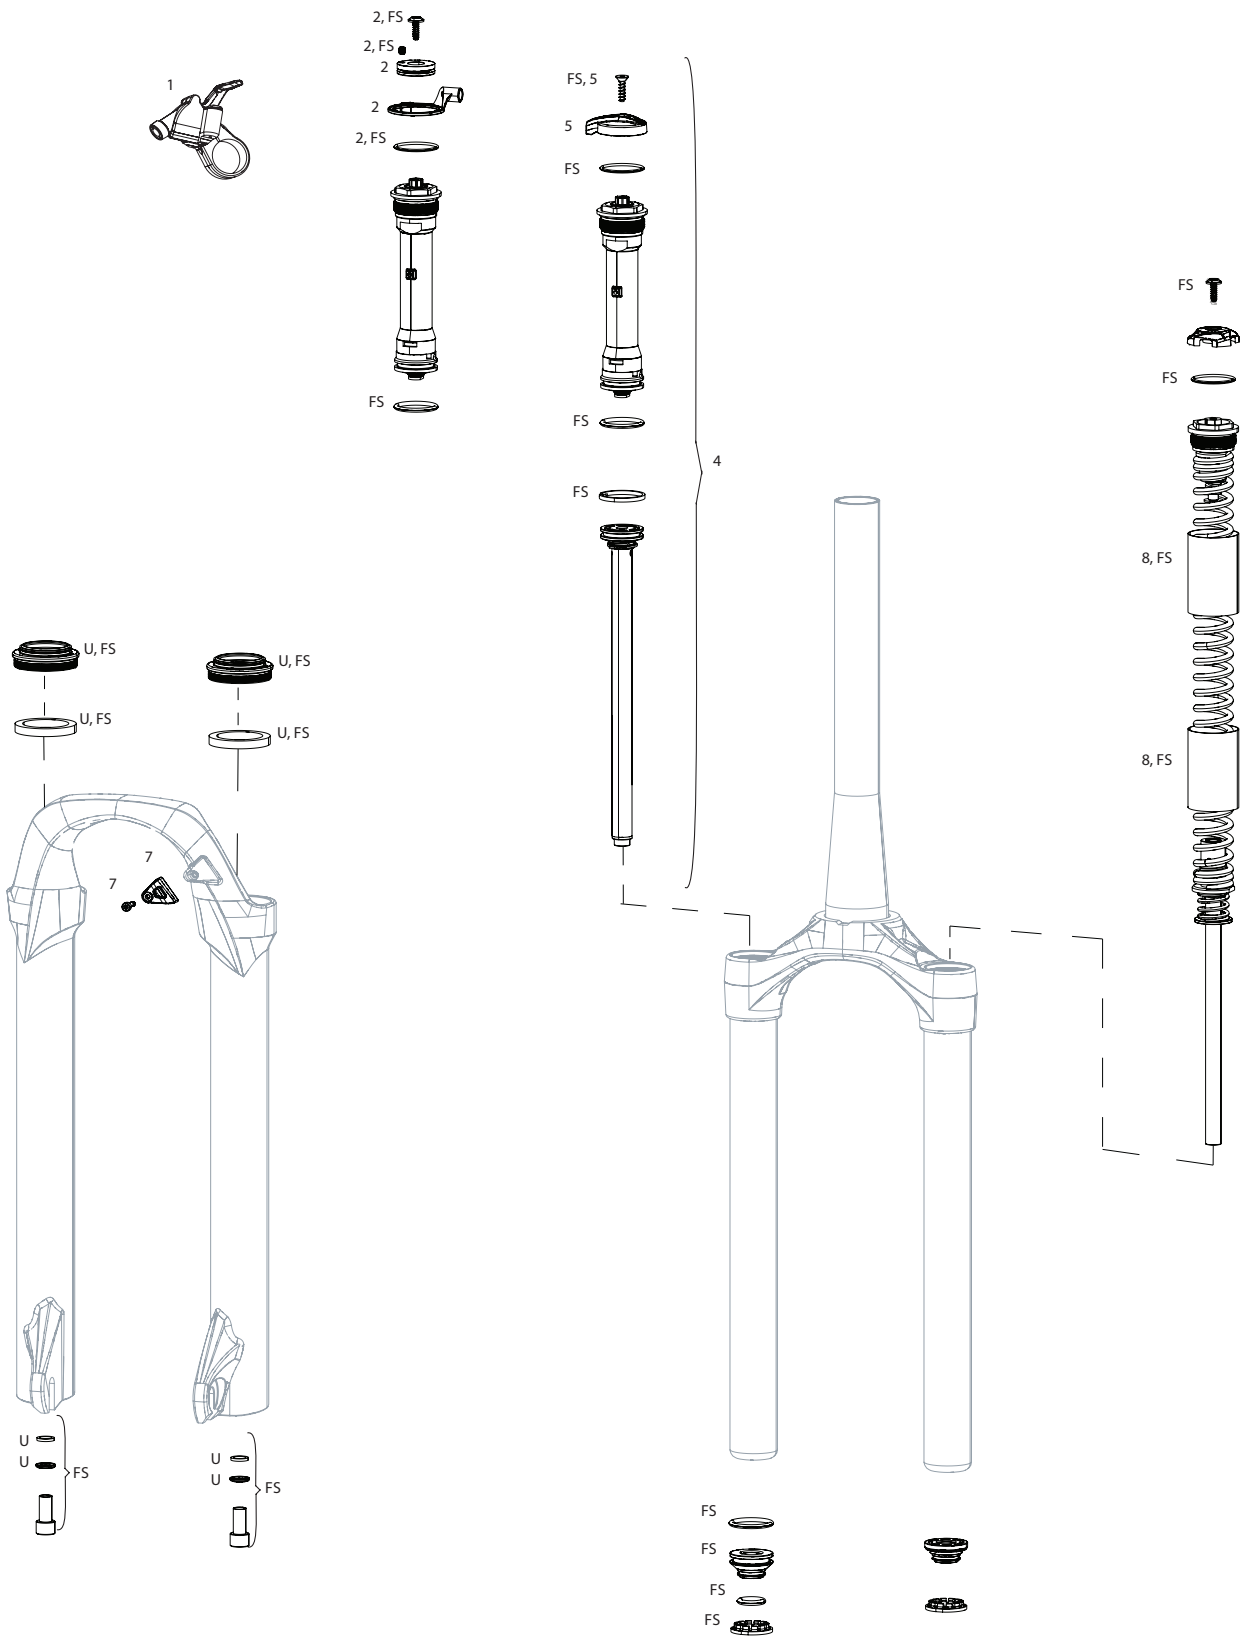

XC30 B1-B4 (2016-2020)

FS-XC30-TK-B1, FS-XC30-TK-B2, FS-XC30-TK-B3, FS-XC30-TK-B4

Note:

1. Full service kits include replaceable o-rings, glide rings, retaining rings, crush washers, crush washer retainers and shaft bolts/nuts. Not all service parts are pictured. All basic service kits include the following replaceable wear items: o-rings, glide rings, dust seals, and foam rings.
2. Decal page can be found in back of the catalog.
3. XC30 B1-B2 1.0mm CSU/Damper/Spring thread pitch. XC30 B3-B4 0.8mm CSU/Damper/Spring thread pitch.