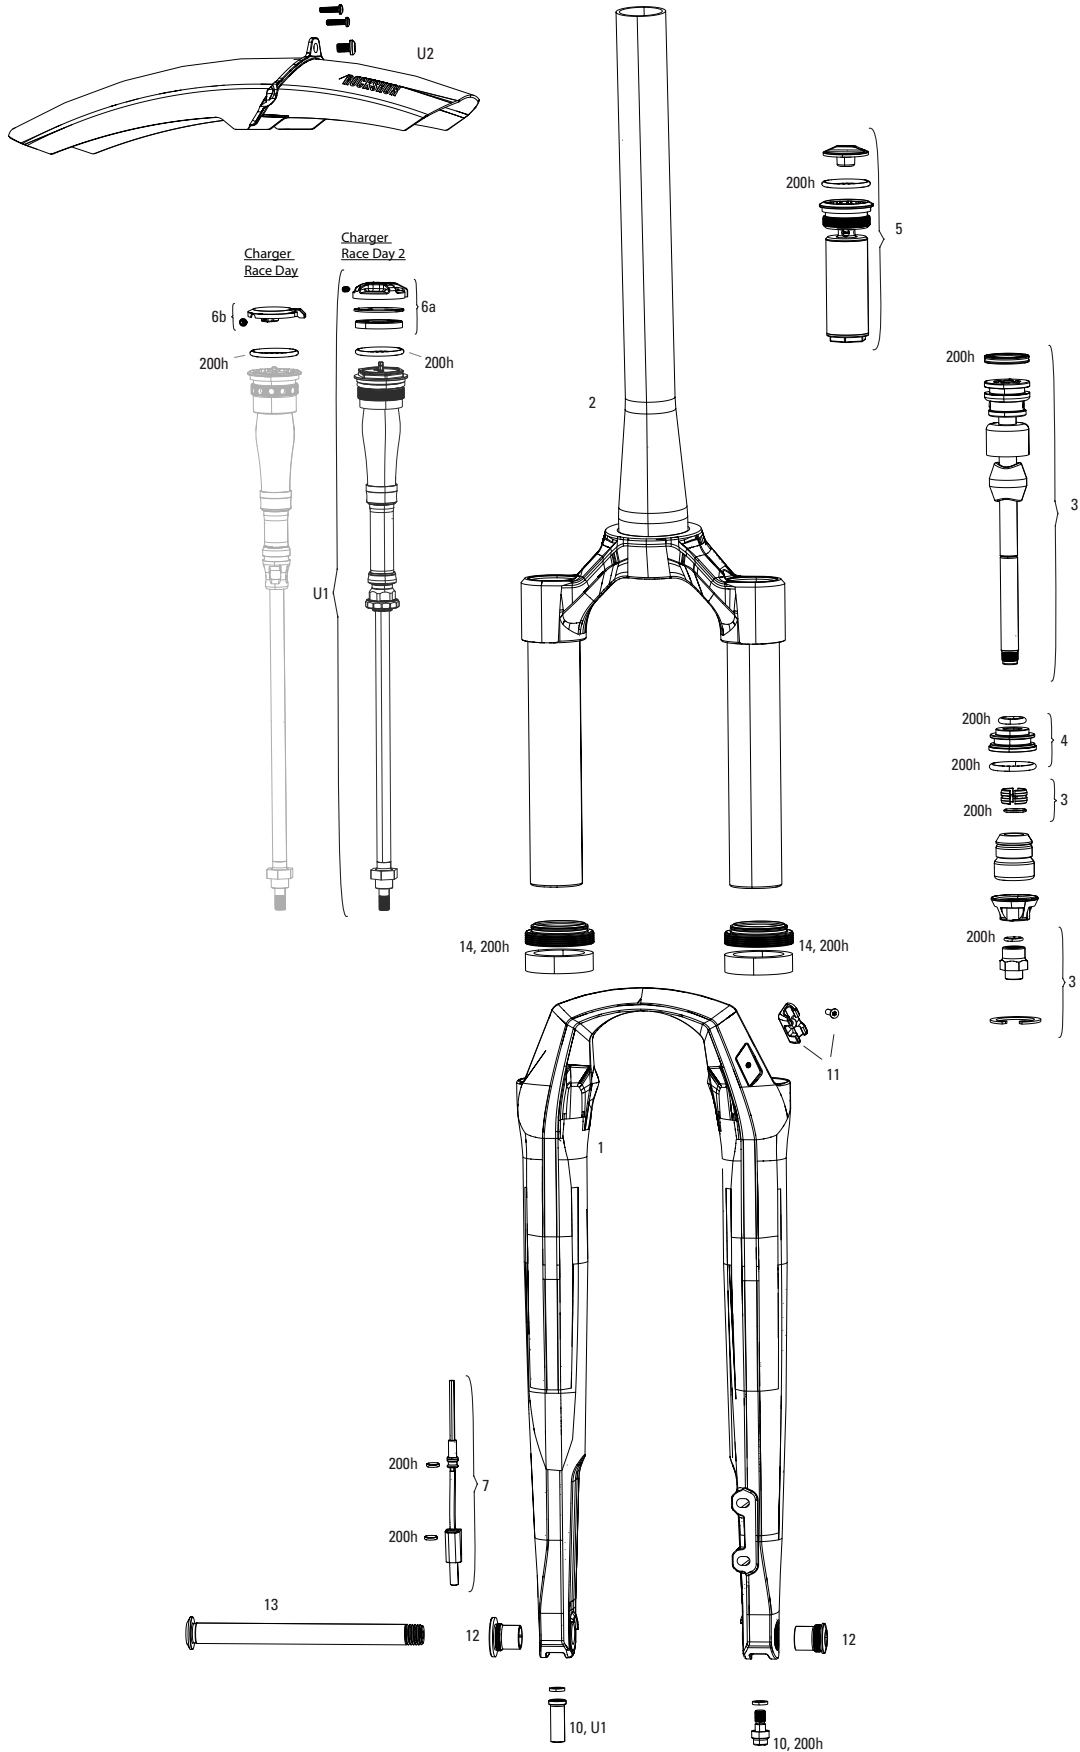

REVERB / REVERB STEALTH REMOTE A1-A2 (2011-2016)

RM-RVB-A1, RM-RVB-A2

REMOTE A2	
2	11.6815.026.050 REMOTE - REVERB (LEFT ABOVE/RIGHT BELOW) MMX (INCLUDES REMOTE, MMX CLAMP, DISCRETE PUCK, 2000MM HOSE, BARB, NEW STRAIN RELIEF) - REVERB A2
2	11.6815.026.060 REMOTE - REVERB (RIGHT ABOVE/LEFT BELOW) MMX (INCLUDES REMOTE, MMX CLAMP, DISCRETE PUCK, 2000MM HOSE, BARB, NEW STRAIN RELIEF) - REVERB A2
MATCHMAKER CLAMP	
3	11.5315.049.010 DISC BRAKE LEVER CLAMP SHIFTER MOUNTING BRACKET - (MMX) LEFT -GUIDE ULT/RSC/RS/RE/R,LEVEL ULT/TLM/TL, CODE RSC/R, DB5 ELIXIR 9/7/CR MAG/X0/ XX, QTY 1
3	11.5315.049.020 DISC BRAKE LEVER CLAMP SHIFTER MOUNTING BRACKET - (MMX) RIGHT -GUIDE ULT/RSC/RS/RE/R,LEVEL ULT/TLM/TL, CODE RSC/R, DB5 ELIXIR 9/7/CR MAG/X0/ XX, QTY 1
4	11.6818.001.000 REMOTE DISCRETE PUCK - HYDRAULIC REMOTE (SPACER) FOR XLOC REMOTES QTY2
BARBS	
5	11.6815.022.010 SEATPOST HOSE BARB - REVERB POST (QTY 1) - REVERB
5	11.6815.022.020 SEATPOST HOSE BARB - REVERB POST (QTY 10) - REVERB
6	11.6815.022.030 REMOTE HOSE BARB - REVERB REMOTE (QTY 1) - REVERB
6	11.6815.022.040 REMOTE HOSE BARB - REVERB REMOTE (QTY 10) - REVERB
TOOLS	
7	00.6815.066.030 SEATPOST BARB CONNECTOR - REVERB STEALTH
8	00.6815.066.020 SEATPOST BLEED TOOL - REVERB
9	00.6815.066.010 SEATPOST OIL HEIGHT TOOL - REVERB
10	00.6818.043.000 SEATPOST IFP HEIGHT TOOL (210MM LENGTH) - REVERB AXS/REVERB A1-B1/REVERB STEALTH A2-C1
11	11.6815.025.010 SEATPOST HYDRAULIC HOSE - (2000MM) KIT (INCLUDES NEW HOSE, NEW STRAIN RELIEF, NEW BARB) - REVERB A1-B1
12	11.6818.055.000 SEATPOST BLEED SCREW - REVERB STEALTH & REVERB REMOTE (INCLUDES BLEED SCREWS & O-RINGS) (QTY 10) REVERB REMOTE A1-A2, REVERB STEALTH A1-C1 (2011-2020)

RUDY XPLR A1 (2022+)

FS-RUDY-BSE-A1, FS-RUDY-ULT-A1, FS-RUDY-ULT-A2

Note:

1. Rudy requires 42mm long caliper mounting bolts.
2. Fender bolts are M3x12 (qty 2) and M5x8 (qty 1). Max bolt torque is 1Nm (9 in-lb).
3. FS-RUDY-ULT-A2 gets all new Charger Race Day 2 damper. No other changes from A1.