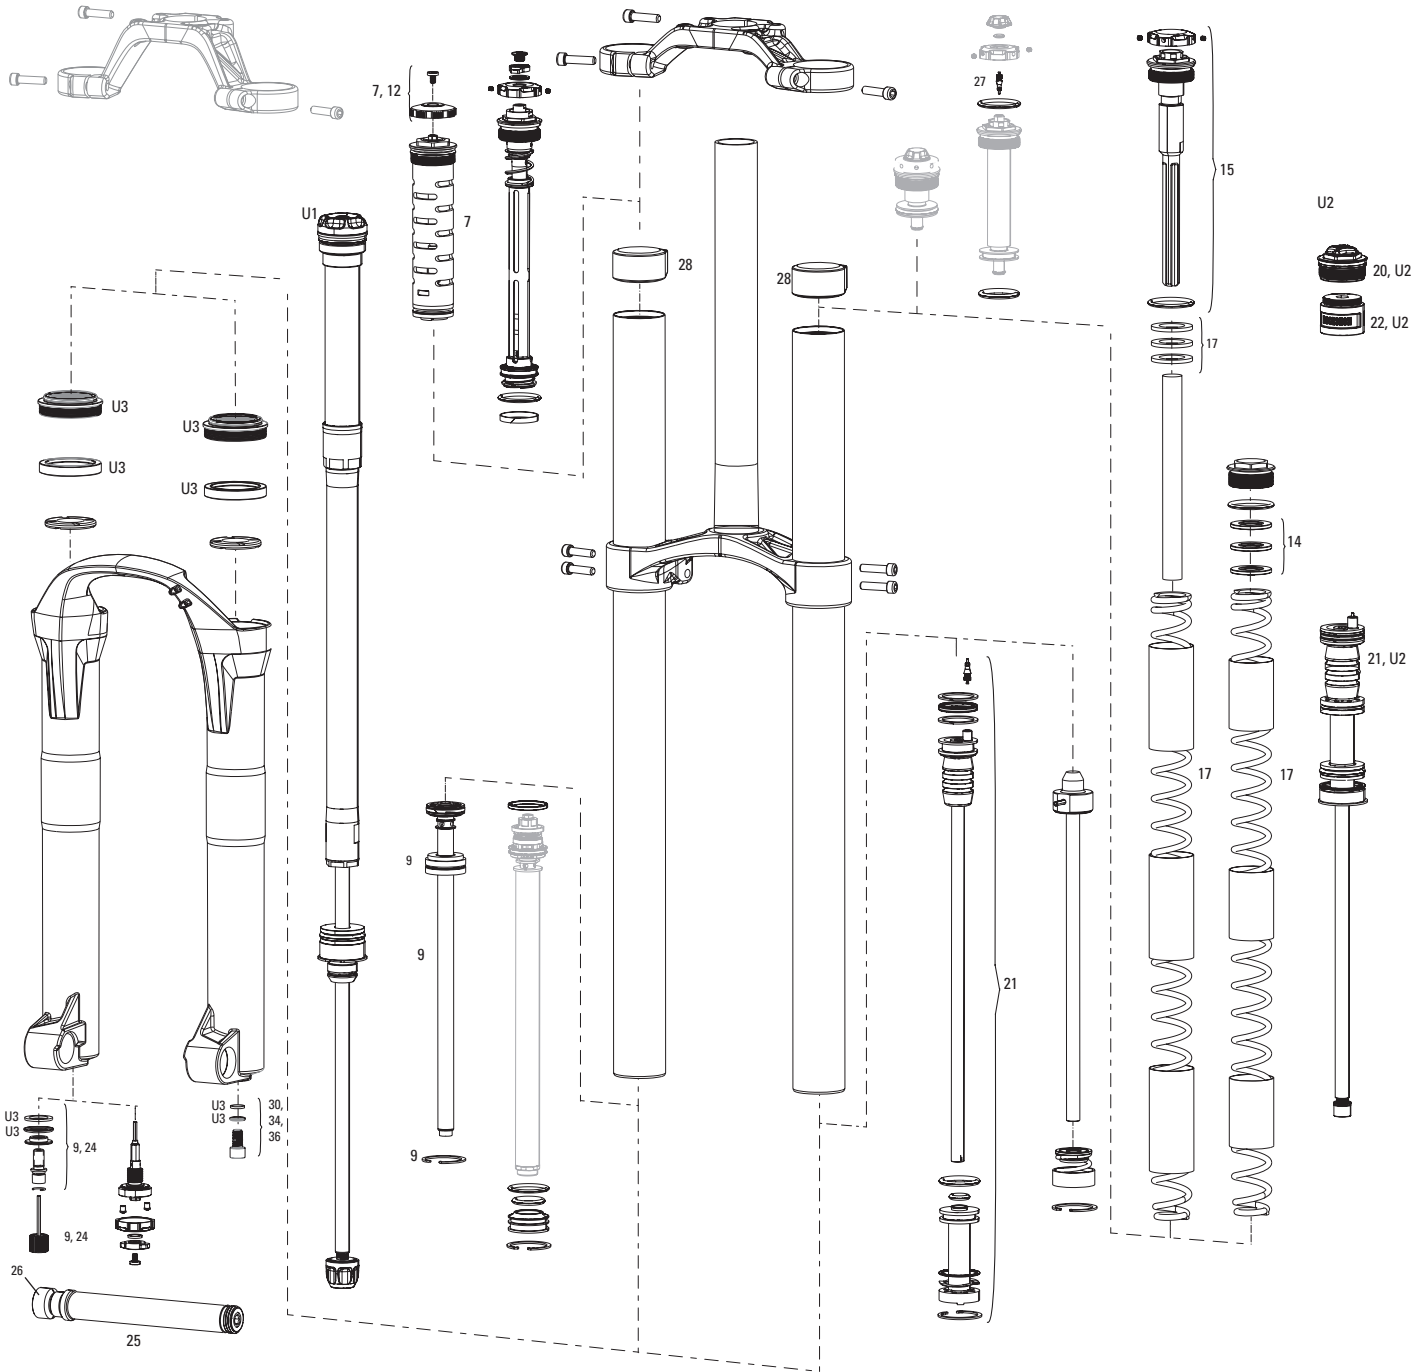

BOXXER 35mm A1-A2 (2010-2014)

FS-BXR-RC-A1, FS-BXR-R2C2-A1, FS-BXR-TEAM-A1, FS-BXR-WC-A1, FS-BXR-RC-A2, FS-BXR-R2C2-A2, FS-BXR-TEAM-A2, FS-BXR-WC-A2

Note:

1. Full service kits include replaceable o-rings, glide rings, retaining rings, crush washers, crush washer retainers and shaft bolts/nuts. All air service kits include replacement schrader valve cores. Not all service parts are pictured.
2. 2011-2012 R2C2/World Cup compression and rebound dampers must be used together and cannot be used with either 2010 compression or 2010 rebound damper.
3. World Cup Solo Air Retro kit (2010 to 2011+ air internals) is compatible only with 2010 BoXXer upper tube. 2011+ BoXXer straight-wall upper is only compatible with 2011+ BoXXer Solo Air spring assembly and top cap; must replace Solo Air spring assembly and top cap when using 2011+ BoXXer straight-wall upper tube.
4. When Using Newer Lower Leg on Motion Control Fork, remove casting plug.
5. A complete decal and maxle overview can be found in back of the catalog.