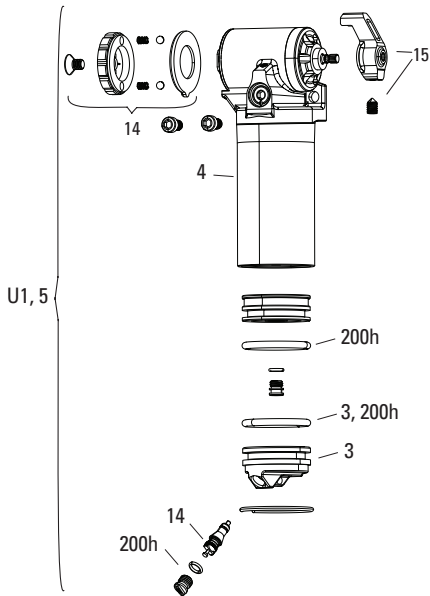

SUPER DELUXE AIR C1+ (2023+)

RS-SDLX-SEL-C1, RS-SDLX-SELP-C1, RS-SDLX-ULT-C1, RS-SDLX-ULDH-C1, RS-SDLX-UFA-C1, RS-SDLX-BSE-C2, RS-SDLX-SEL-C2, RS-SDLX-SELP-C2, RS-SDLX-ULT-C2, RS-SDLX-UFA-C2