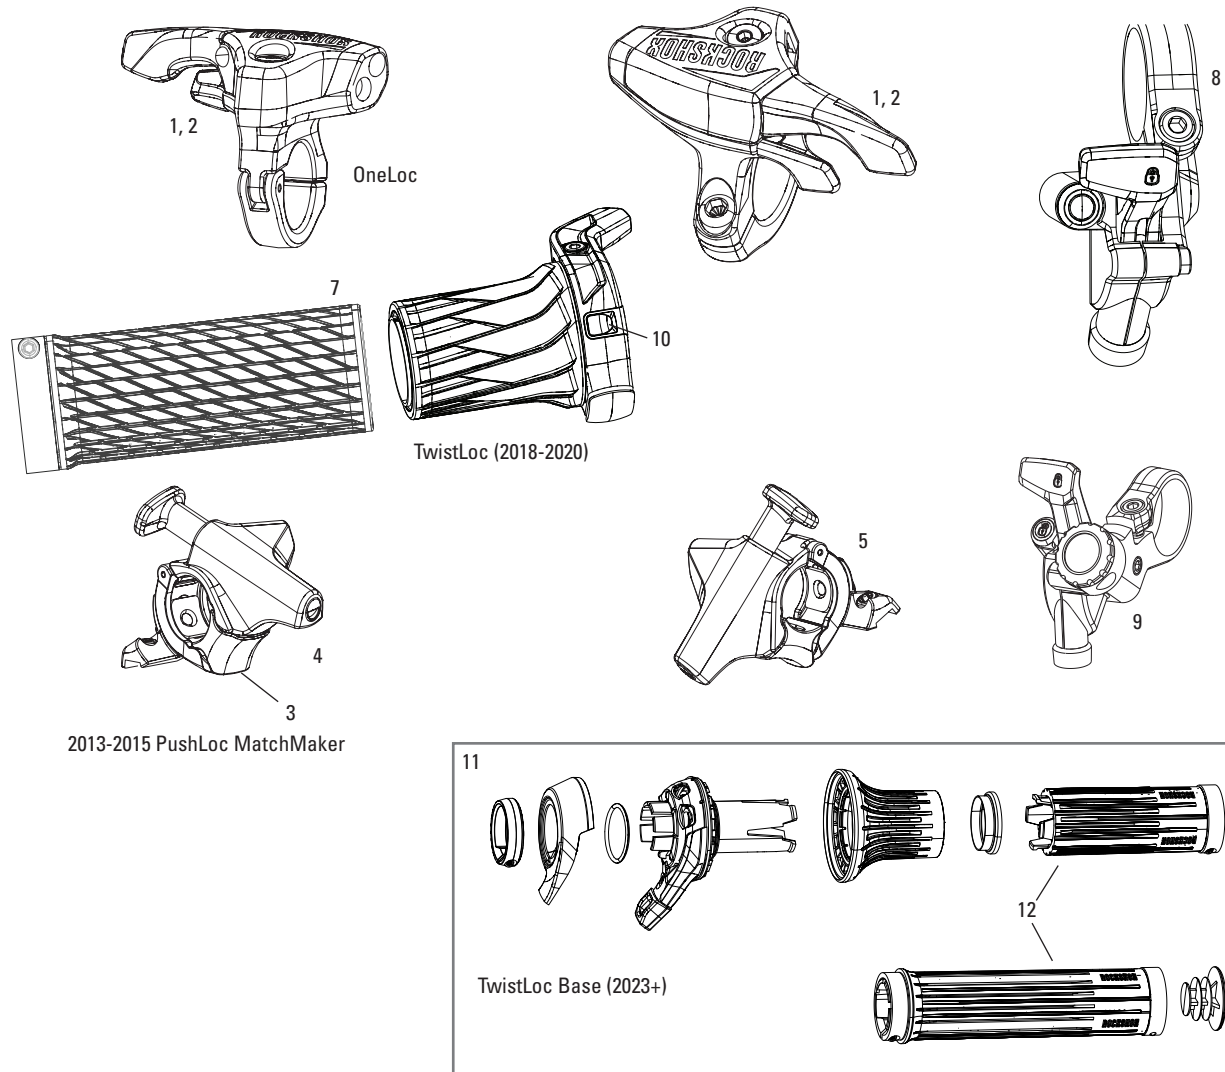

**ONELOC (2016-2020), PUSHLOC (2007-2012)/PUSHLOC (2013-2015),
TWISTLOC (2018-2020)/TWISTLOC BASE (2023+), POPLOC (2012-2020)**

1. **Note:**
1. 2013-2015 PushLoc is right and left-specific and is compatible only with 2013+ Motion Control and Recon Gold TurnKey compression dampers. Cable pull = 10mm.
  2. Pre-2013 PushLoc and PopLoc are compatible only with pre-2013 Motion Control compression dampers and is convertible to left and right vertical, and left and right horizontal. Cable pull = 17mm.
  3. OneLoc is compatible with 2013+ Motion Control and Recon Gold TK dampers with 10mm cable pull and replaces PushLoc.
  4. 2023 TwistLoc Base ships with two cables for use with front and rear suspension. One cable can be removed for use with one or the other.
  5. 2023 Twist Loc Base lock-on grips are cross compatible with SRAM Eagle Grip Shift lock-on grips.
  6. RockShox remotes uses standard derailleur cables and 4mm housing.

1	00.4318.002.009	REMOTE - ONELOC LEFT/ABOVE, RIGHT/BELOW 10MM, REMOTE ONLY (INCLUDES REMOTE, CABLE&HOUSING) - METRIC REAR SHOCKS, RL (2013+) & CHARGER DAMPERS
2	00.4318.002.010	REMOTE - ONELOC RIGHT/ABOVE, LEFT/BELOW 10MM, REMOTE ONLY (INCLUDES REMOTE, CABLE&HOUSING) - METRIC REAR SHOCKS, RL (2013+) & CHARGER DAMPERS
3	11.6818.001.000	REMOTE DISCRETE PUCK - HYDRAULIC REMOTE (SPACER) FOR XLOC REMOTES QTY2
4	11.5315.049.010	DISC BRAKE LEVER CLAMP SHIFTER MOUNTING BRACKET - (MMX) LEFT -GUIDE ULT/RSC/RS/RE/R,LEVEL ULT/TLM/TL, CODE RSC/R, DB5 ELIXIR 9/7/CR MAG/X0/ XX, QTY 1
5	11.5315.049.020	DISC BRAKE LEVER CLAMP SHIFTER MOUNTING BRACKET - (MMX) RIGHT -GUIDE ULT/RSC/RS/RE/R,LEVEL ULT/TLM/TL, CODE RSC/R, DB5 ELIXIR 9/7/CR MAG/X0/ XX, QTY 1
7	00.4318.026.000	LOCKING GRIPS FOR TWISTLOC 77/125MM WITH BLACK CLAMPS AND END PLUG - TWISTLOC A1(2018-2023)
8	11.4308.848.000	REMOTE - POPLOC LEFT 17MM CABLE PULL - RL (PRE-2013) & ALL TK DAMPERS, (NOT COMPATIBLE WITH 2013+ MOCO)
8	11.4309.207.000	REMOTE - POPLOC RIGHT 17MM CABLE PULL - RL (PRE-2013) & ALL TK DAMPERS
9	11.4308.849.000	REMOTE - POPLOC LEFT ADJUSTABLE 17MM CABLE PULL (NOT COMPATIBLE WITH 2013+ MOCO RL) - RL (PRE-2013) & TK DAMPERS
9	11.4309.208.000	REMOTE - POPLOC RIGHT ADJUSTABLE 17MM CABLE PULL (NOT COMPATIBLE WITH 2013+ MOCO RL) - RL (PRE-2013) & TK DAMPERS
ns	11.4311.184.000	REMOTE - POPLOC RIGHT SHOCK - ARIO
10	11.4018.112.000	REMOTE PLUGS- TWISTLOC (INCLUDES RUBBER TAB FOR LOCK/UNLOCK ICON) QTY 10
11	00.4318.059.000	REMOTE - TWISTLOC BASE FULL SPRINT LEFT 2 POSITION (INCLUDES CABLES, HOUSING, LEFT AND RIGHT GRIPS) - 2 POSITION REMOTE FORKS AND SHOCKS B1
11	00.4318.059.001	REMOTE - TWISTLOC BASE FULL SPRINT LEFT 3 POSITION (INCLUDES CABLES, HOUSING, LEFT AND RIGHT GRIPS) - 3 POSITION REMOTE FORKS AND SHOCKS B1
12	00.4318.026.003	GRIPS FOR TWISTLOC 77/125MM TEXTURED GRIPS (INCLUDES BLACK CLAMPS, END PLUGS) - TWISTLOC BASE B1+ (2023+)