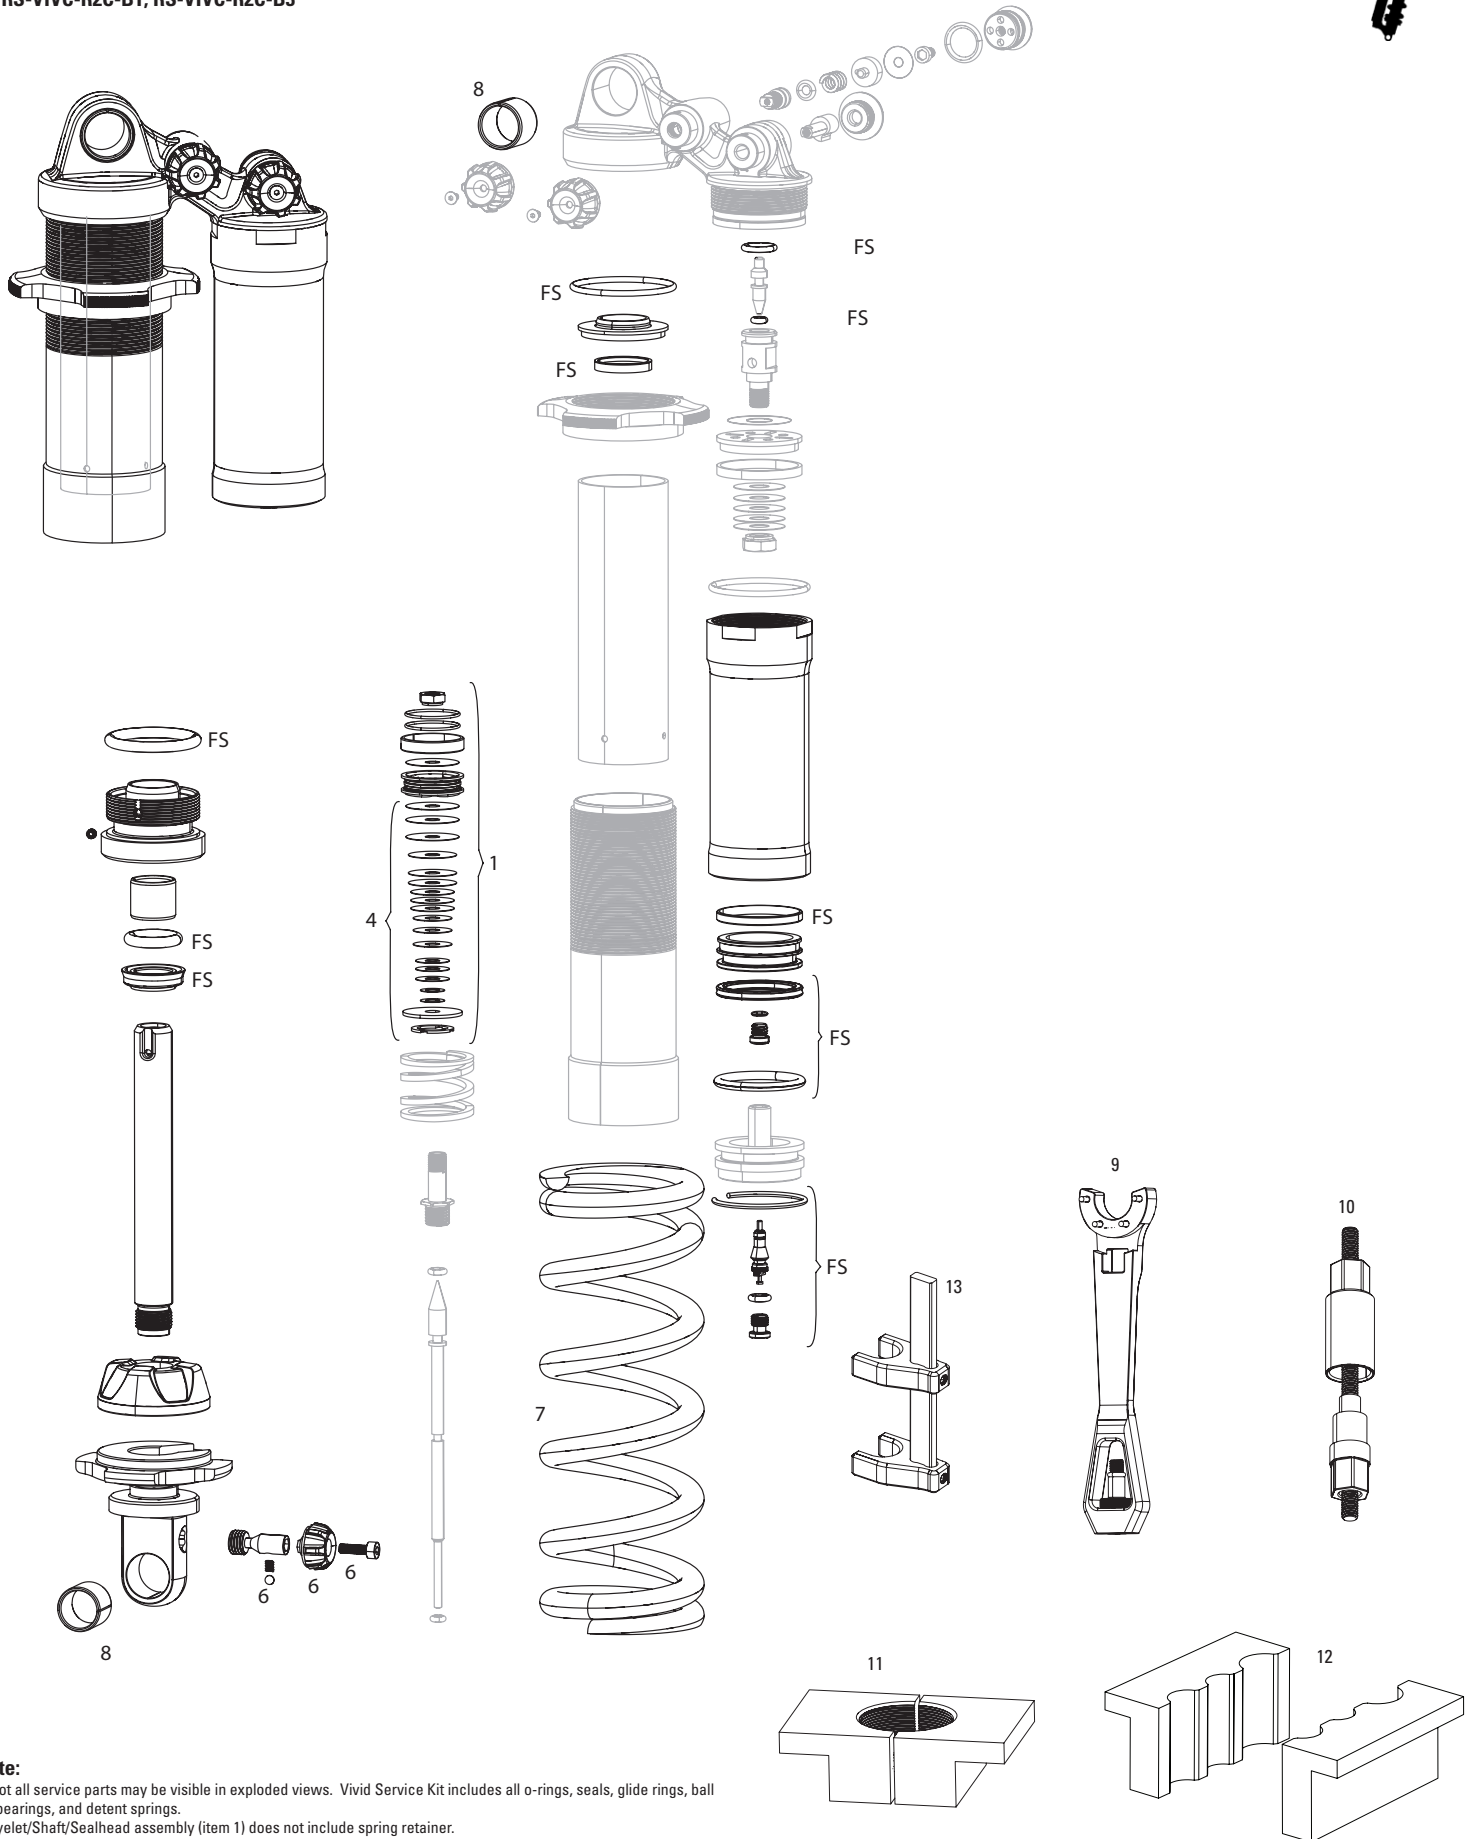

VIVID COIL B1-B3 (2014-2022)

RS-VIVC-R2C-B1, RS-VIVC-R2C-B3

Note:

1. Not all service parts may be visible in exploded views. Vivid Service Kit includes all o-rings, seals, glide rings, ball bearings, and detent springs.
2. Eyelet/Shaft/Sealhead assembly (item 1) does not include spring retainer.
3. Use '1/2"x1/2" Rear Shock Bushing/Mount Hardware Tool' to remove and install eyelet bushing and mounting hardware.