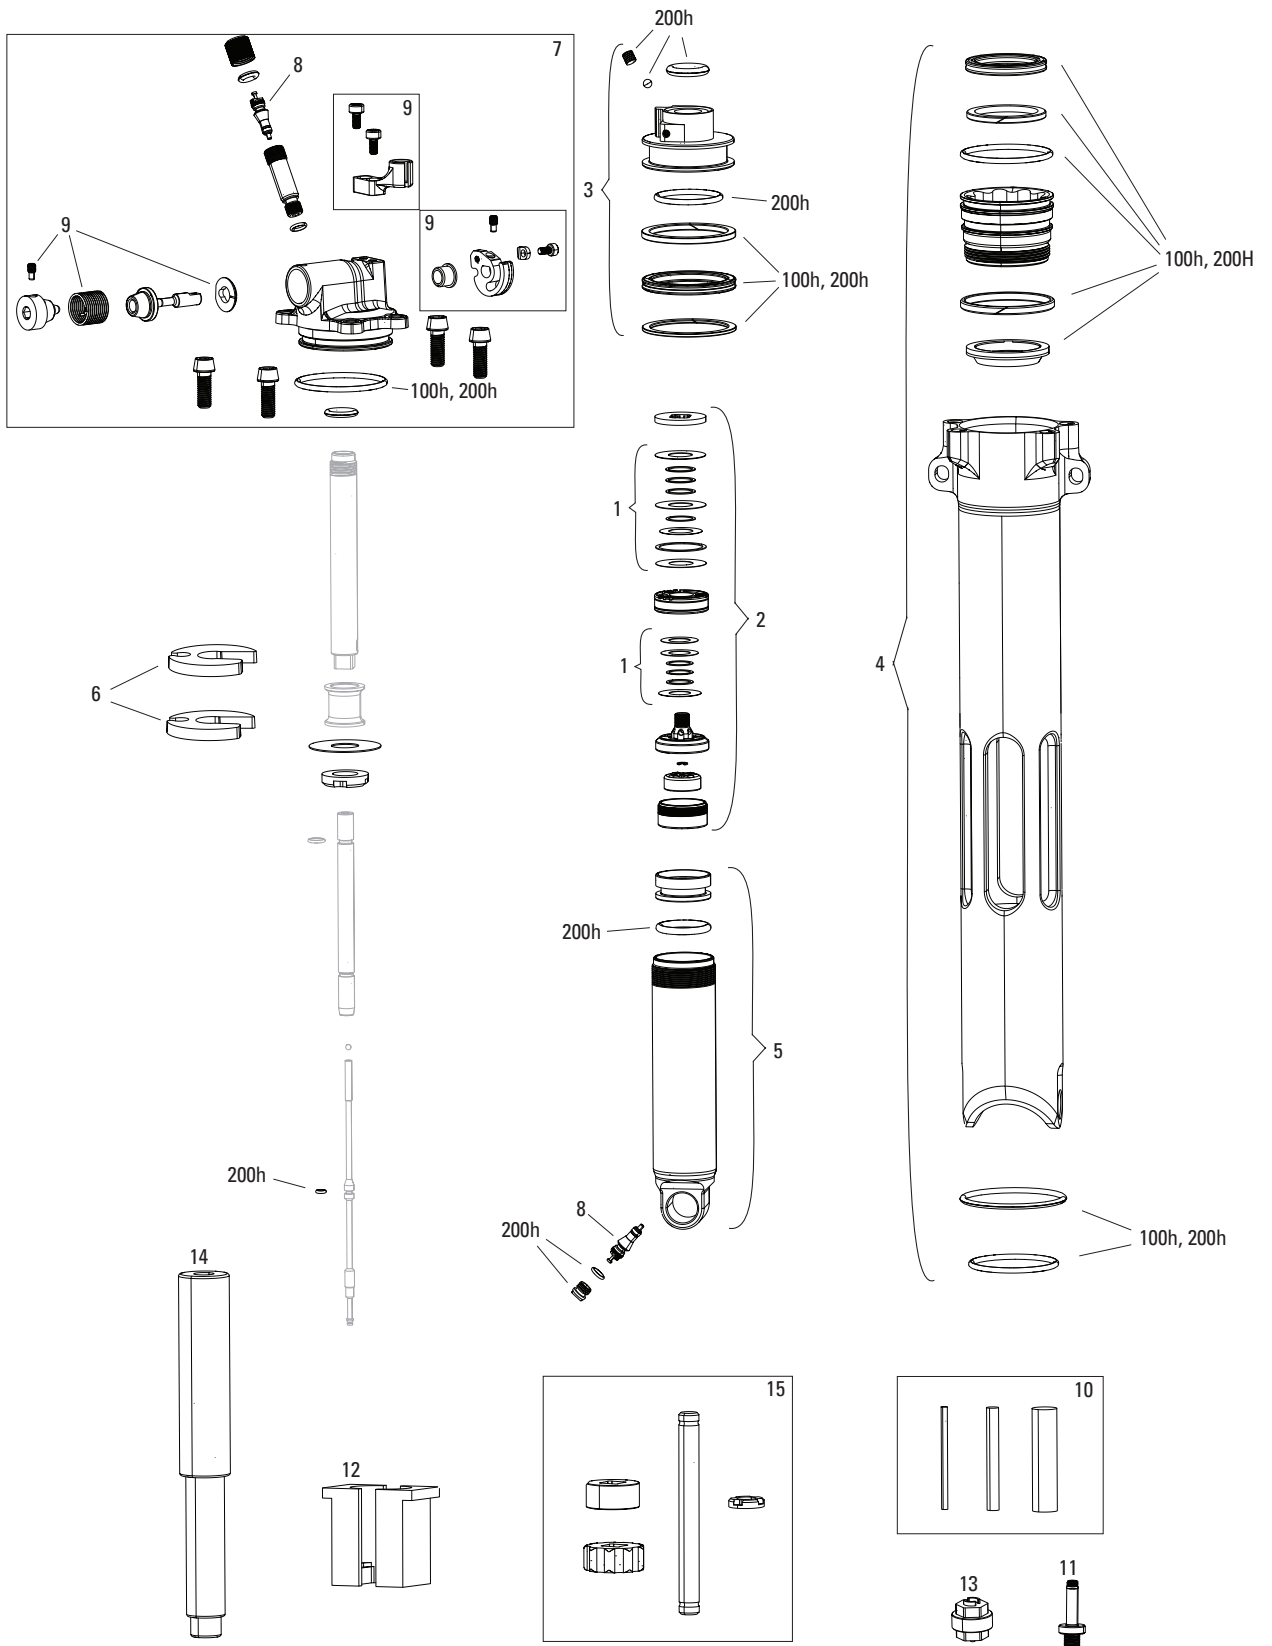

SERVICE	
50h	00.4318.037.000 50 HOUR SERVICE KIT (INCLUDES AIR CAN SEALS, PISTON SEAL, GLIDE RINGS, SEAL GREASE/OIL) - SIDLUXE (2021+) GENERATION-A
200h	00.4318.037.012 200 HOUR/1 YEAR SERVICE KIT (INCLUDES AIR CAN, SEALHEAD, IFP, PISTON SEALS, GREASE/OIL) - SIDLUXE (2021+) GENERATION-A
TUNES	
CT	11.4118.096.001 REAR SHOCK TUNE ASSEMBLY (INCLUDES SHIMS FOR COMPRESSION TUNE CONFIGURATIONS) - SIDLUXE A1 (2021-2023)
RT	11.4118.096.002 REAR SHOCK TUNE ASSEMBLY (INCLUDES SHIMS FOR REBOUND TUNE CONFIGURATIONS) - SIDLUXE A1 (2021-2023)
DAMPER PISTON	
1	11.4118.056.004 REAR SHOCK DAMPER PISTON ASSEMBLY - SIDLUXE A1 (2020)
AIR PISTON	
2	11.4118.056.005 REAR SHOCK DAMPER FIXED AIR PISTON/SEALHEAD ASSEMBLY - SIDLUXE A1 (2021-2023)
AIR CAN	
3	11.4118.059.004 REAR SHOCK AIR CAN ASSEMBLY - DEBONAIR 145/170X27.5-35MM (INCLUDES DECALS, SEALS, 15W50, DYNAMIC SEAL GREASE) - SIDLUXE A1+ (2021+)
3	11.4118.059.005 REAR SHOCK AIR CAN ASSEMBLY - DEBONAIR 165/190X37.5-45MM (INCLUDES DECALS, SEALS, 15W50, DYNAMIC SEAL GREASE) - SIDLUXE A1+ (2021+)
3	11.4118.059.006 REAR SHOCK AIR CAN ASSEMBLY - DEBONAIR 185/210X47.5-55MM (INCLUDES DECALS, SEALS, 15W50, DYNAMIC SEAL GREASE) - SIDLUXE A1+ (2021+)
3	11.4118.059.007 REAR SHOCK AIR CAN ASSEMBLY - SOLO AIR 145/170X27.5-35MM (INCLUDES DECALS, SEALS, 15W50, DYNAMIC SEAL GREASE) - SIDLUXE A1+ (2021+)
3	11.4118.059.008 REAR SHOCK AIR CAN ASSEMBLY - SOLO AIR 165/190X37.5-45MM (INCLUDES DECALS, SEALS, 15W50, DYNAMIC SEAL GREASE) - SIDLUXE A1+ (2021+)
3	11.4118.059.009 REAR SHOCK AIR CAN ASSEMBLY - SOLO AIR 185/210X47.5-55MM (INCLUDES DECALS, SEALS, 15W50, DYNAMIC SEAL GREASE) - SIDLUXE A1+ (2021+)
DAMPER BODY	
4	11.4118.081.000 REAR SHOCK DAMPER BODY/IFP - STANDARD EYELET 27.5MM (INCLUDES DAMPER BODY, IFP, VALVE CORE, CAPS AND EYELET BUSHING) - SIDLUXE A1+ (2021+)
4	11.4118.081.001 REAR SHOCK DAMPER BODY/IFP - STANDARD EYELET 30MM (INCLUDES DAMPER BODY, IFP, VALVE CORE, CAPS AND EYELET BUSHING) - SIDLUXE A1+ (2021+)
4	11.4118.081.002 REAR SHOCK DAMPER BODY/IFP - STANDARD EYELET 32.5MM (INCLUDES DAMPER BODY, IFP, VALVE CORE, CAPS AND EYELET BUSHING) - SIDLUXE A1+ (2021+)
4	11.4118.081.003 REAR SHOCK DAMPER BODY/IFP - STANDARD EYELET 35MM (INCLUDES DAMPER BODY, IFP, VALVE CORE, CAPS AND EYELET BUSHING) - SIDLUXE A1+ (2021+)
4	11.4118.081.004 REAR SHOCK DAMPER BODY/IFP - STANDARD EYELET 37.5MM (INCLUDES DAMPER BODY, IFP, VALVE CORE, CAPS AND EYELET BUSHING) - SIDLUXE A1+ (2021+)
4	11.4118.081.005 REAR SHOCK DAMPER BODY/IFP - STANDARD EYELET 40MM (INCLUDES DAMPER BODY, IFP, VALVE CORE, CAPS AND EYELET BUSHING) - SIDLUXE A1+ (2021+)
4	11.4118.081.006 REAR SHOCK DAMPER BODY/IFP - STANDARD EYELET 42.5MM (INCLUDES DAMPER BODY, IFP, VALVE CORE, CAPS AND EYELET BUSHING) - SIDLUXE A1+ (2021+)
4	11.4118.081.007 REAR SHOCK DAMPER BODY/IFP - STANDARD EYELET 45MM (INCLUDES DAMPER BODY, IFP, VALVE CORE, CAPS AND EYELET BUSHING) - SIDLUXE A1+ (2021+)
4	11.4118.081.008 REAR SHOCK DAMPER BODY/IFP - STANDARD EYELET 47.5MM (INCLUDES DAMPER BODY, IFP, VALVE CORE, CAPS AND EYELET BUSHING) - SIDLUXE A1+ (2021+)
4	11.4118.081.009 REAR SHOCK DAMPER BODY/IFP - STANDARD EYELET 50MM (INCLUDES DAMPER BODY, IFP, VALVE CORE, CAPS AND EYELET BUSHING) - SIDLUXE A1+ (2021+)
SPARES	
5	11.4115.013.000 REAR SHOCK EYELET BUSHING KIT - 1/2"X1/2" (QTY 2)
6	11.4308.327.002 AIR VALVE KIT - SCHRADER CORE (QTY 2) - FORKS/SHOCKS/REVERB
7	11.4118.051.004 REAR SHOCK VOLUME REDUCER KIT - (INCLUDES SMALL AND LARGE TOKEN) - SIDLUXE A1 (2021-2023)
ns	11.4118.107.000 SCHRADER AIR CAP - (INCLUDES CAP AND O-RING) - ROCKSHOX UNIVERSAL AIR CAP FOR FORKS AND SHOCKS
EYELET	
8	11.4118.070.010 REAR SHOCK EYELET ASSEMBLY - (INCLUDES ANODIZED EYELET, AIR VALVE AND CAP, CONTROLS, SHAFT O-RINGS) REMOTE IN, STANDARD - SIDLUXE A1 (2021-2023)
8	11.4118.070.011 REAR SHOCK EYELET ASSEMBLY - (INCLUDES ANODIZED EYELET, AIR VALVE AND CAP, CONTROLS, SHAFT O-RINGS) REMOTE OUT, STANDARD - SIDLUXE A1 (2021-2023)
9	11.4118.070.009 REAR SHOCK EYELET ASSEMBLY - (INCLUDES ANODIZED EYELET, AIR VALVE AND CAP, CONTROLS, SHAFT O-RINGS) STANDARD - SIDLUXE A1 (2021-2023)
10	11.4118.070.012 REAR SHOCK EYELET ASSEMBLY - (INCLUDES ANODIZED EYELET, AIR VALVE AND CAP, CONTROLS, SHAFT O-RINGS) TRUNNION - SIDLUXE A1 (2021-2023)
DAMPER SHAFT	
11	11.4118.093.350 REAR SHOCK DAMPER SHAFT - (INCLUDES SHAFT) 27.5-35MM - SIDLUXE A1 (2021-2023)
11	11.4118.093.450 REAR SHOCK DAMPER SHAFT - (INCLUDES SHAFT) 37.5-45MM - SIDLUXE A1 (2021-2023)
11	11.4118.093.550 REAR SHOCK DAMPER SHAFT - (INCLUDES SHAFT) 47.5-55MM - SIDLUXE A1 (2021-2023)
TOOLS/GREASE/FLUIDS	
ns	00.4318.073.000 REAR SHOCK TOOL REBOUND SIZING PINS (SET OF 3) - (12MM) SUPER DELUXE A1+, (5MM) DELUXE A1+, (3MM), SIDLUXE A1+ (2021+)
ns	00.4318.008.002 GREASE ROCKSHOX DYNAMIC SEAL GREASE (PTFE) 1OZ - RECOMMENDED FOR SERVICING REAR SHOCKS & FORKS
ns	00.4318.008.004 GREASE ROCKSHOX DYNAMIC SEAL GREASE 500ML - RECOMMENDED FOR SERVICING REAR SHOCKS & FORKS
ns	00.4315.026.010 REAR SHOCK 1/2"X1/2" BUSHING TOOL (EYELET/SEALHEAD) ROCKSHOX
ns	00.4315.023.010 HIGH-PRESSURE FORK/SHOCK PUMP (300 PSI MAX) ROCKSHOX
ns	00.4315.023.030 HIGH-PRESSURE FORK/SHOCK PUMP (600 PSI MAX) ROCKSHOX
ns	00.4315.023.040 HIGH-PRESSURE FORK/SHOCK PUMP (300 PSI MAX) ROCKSHOX DIGITALGAUGE
ns	00.4315.022.010 REAR SHOCK SCHRADER VALVE REMOVAL TOOL ROCKSHOX
ns	11.4115.094.040 MAXIMA SUSPENSION OIL PLUSH, 7WT 1 LITER BOTTLE - REAR SHOCK/CHARGER DAMPER
12	00.4318.041.000 REAR SHOCK IFP HEIGHT TOOL 19MMX70MM (FOR SETTING IFP HEIGHT) - SIDLUXE A1+ (2021+)
13	00.4318.042.000 REAR SHOCK AIR VALVE ADAPTER (FOR CHARGING IFP) - SIDLUXE A1+ (2021+)

SIDLUXE ISOSTRUT A1 (2024+)

RS-SIDL-TKIS-A1

Note:

1. See the RockShox Rear Shock Piston Tuning Guide for detailed information regarding the shim stack order for the rebound and compression dampers.