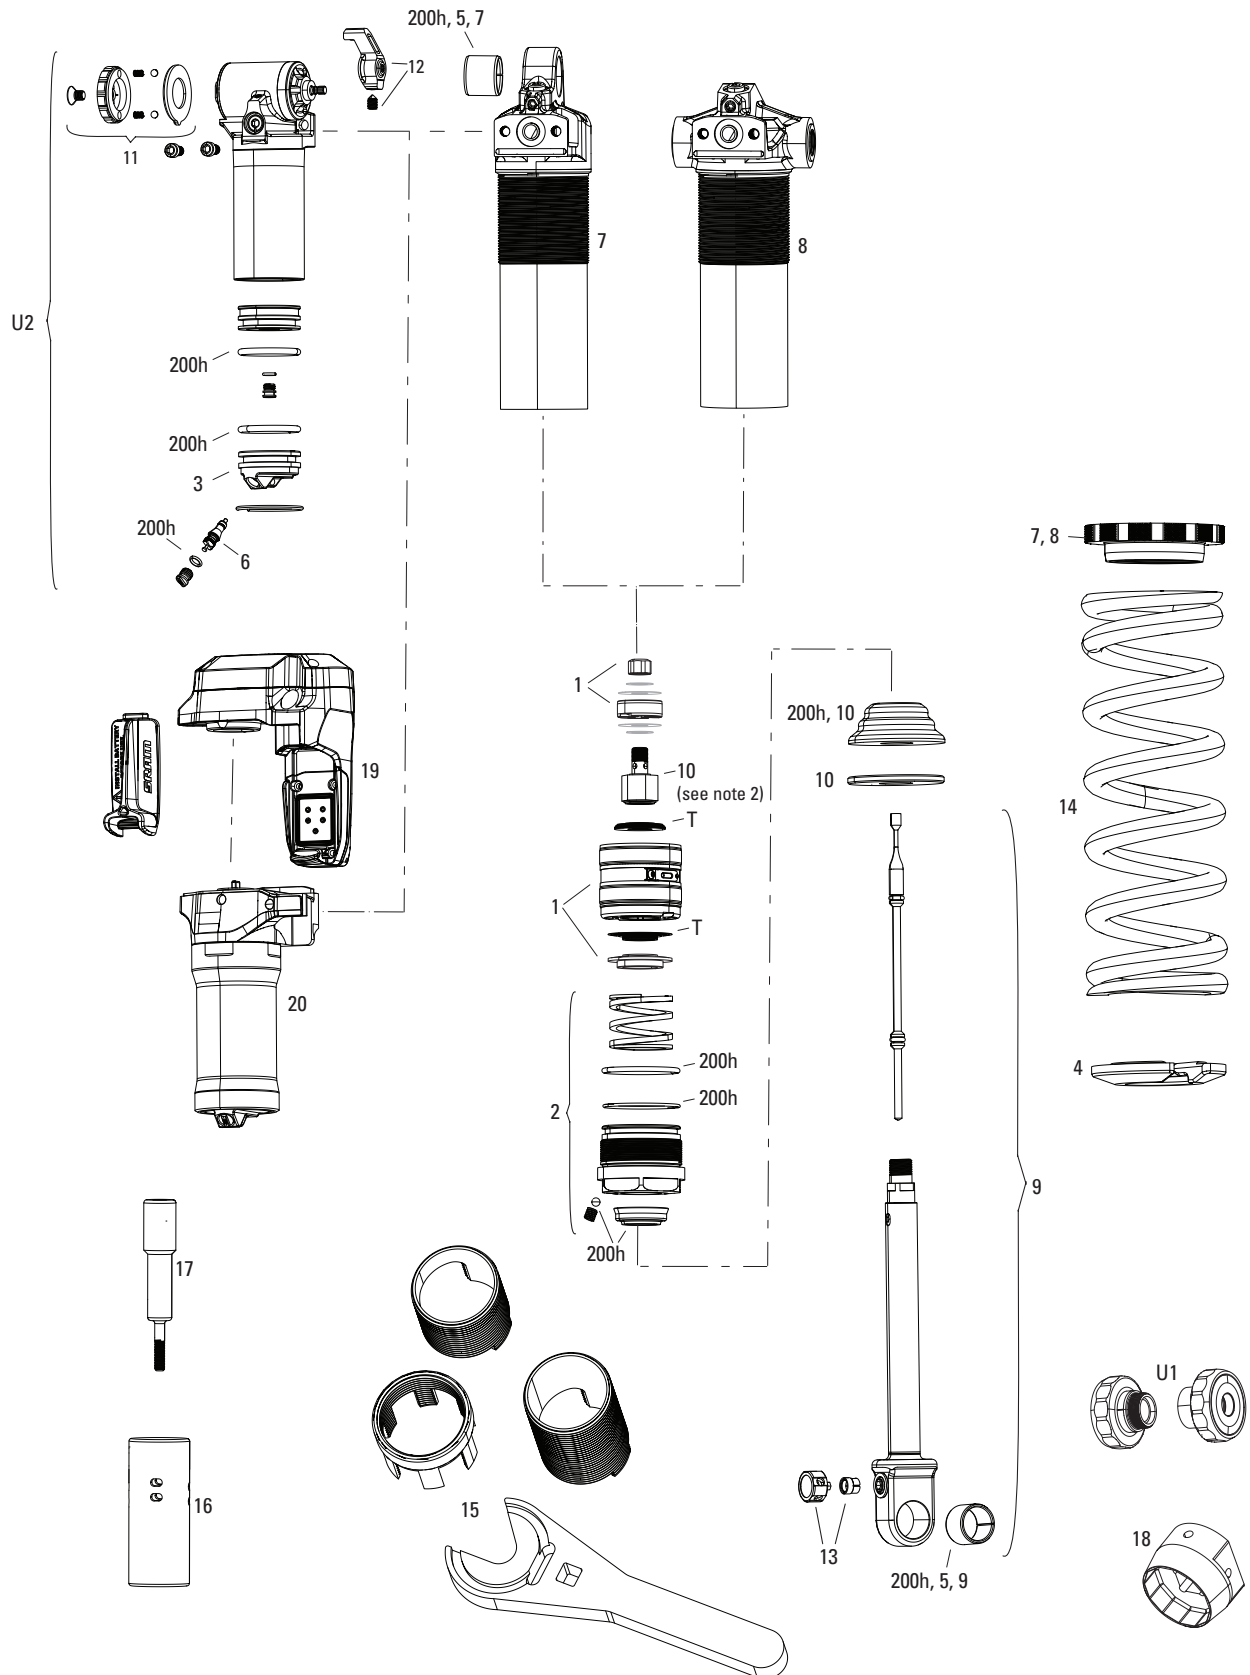

VIVID COIL C1 (2025+)

RS-VIVC-BSE-C1, RS-VIVC-SEL-C1, RS-VIVC-SELP-C1, RS-VIVC-ULT-C1, RS-VIVC-UDH-C1, RS-VIVC-UFA-C1

Note:

1. See the RockShox Rear Shock Piston Tuning Guide for detailed information regarding the shim stack order for the rebound and compression dampers.
2. Travel change only recommended within root size ranges: 37.5-45, 47.5-55, 57.5-65, and 67.5-75. Travel change will result in incorrect sag gradients. Damper body and damper shaft are also REQUIRED if changing outside root size.