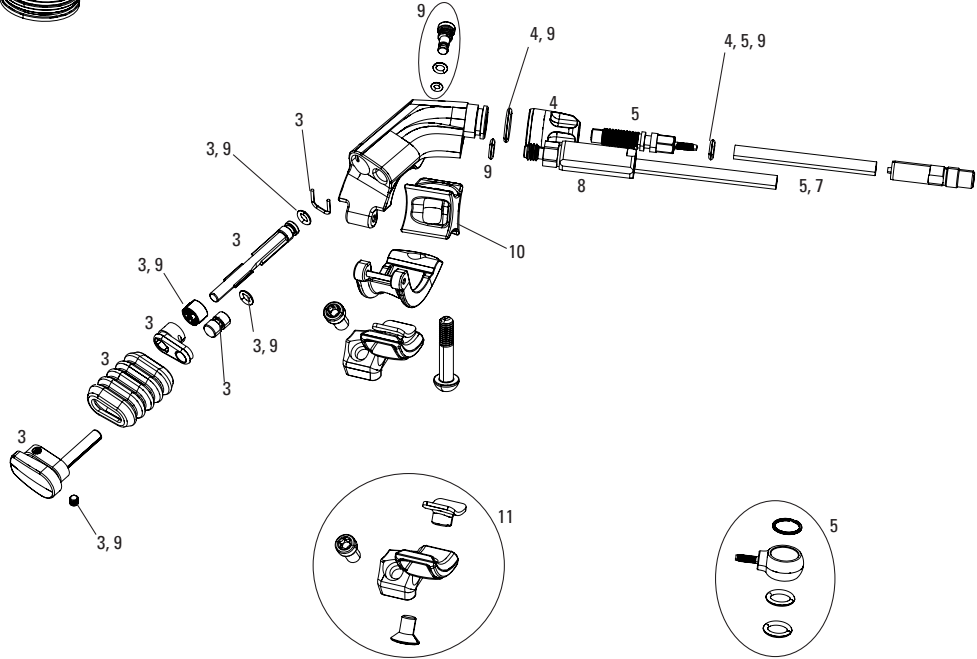

XLOC FULL SPRINT A1 (2014-2019)

1	00.4318.004.001	REMOTE UPGRADE KIT - XLOC FULL SPRINT - INCLUDES MOTION CONTROL X DNA COMP DAMPER, REAR SHOCK HYDRAULIC HOSE, BLEED SYRINGES, LEFT, MMX, BLACK - SIDB (2011-2016)
1	00.4318.004.002	REMOTE UPGRADE KIT - XLOC FULL SPRINT - INCLUDES MOTION CONTROL X DNA COMP DAMPER, REAR SHOCK HYDRAULIC HOSE, BLEED SYRINGES, RIGHT, MMX, BLACK - SIDB (2011-2016)
2	11.4315.013.070	REMOTE - XLOC FULL SPRINT LEFT GOLD ADJUSTER (INCLUDES HOSE/BANJO) - SID/REVELATION/MONARCH XX
2	11.4315.013.080	REMOTE - XLOC FULL SPRINT RIGHT GOLD ADJUSTER (INCLUDES HOSE/BANJO) - SID/REVELATION/MONARCH XX
3	11.4318.007.000	REMOTE BUTTON KIT - XLOC FULL SPRINT (INCLUDES, BUTTON, BOOT, HYDRAULIC PISTON ASSEMBLY, XLOC FULL SPRINT) -XLOC FULL SPRINT W/GOLD ADJUSTER
4	11.4318.008.000	REMOTE ADJUSTER KIT - XLOC FLOODGATE - XLOC SPRINT/FULL SPRINT - GOLD ADJUSTER 2014-2016
5	11.4018.060.000	REMOTE HYDRAULIC HOSE KIT - (INCLUDES RETAINING RING, BANJO O-RINGS & HOSE BARB O-RING) - XLOC
7	11.4318.002.020	REMOTE HYDRAULIC HOSE KIT - 2000M XLOC FULL SPRINT CONNECTAMAJIG (INCLUDES, BARB, COMPRESSION NUT & CONNECTAMAJIG) - MONARCH XX FULLSPRINT
8	11.4318.005.000	REMOTE CONNECTAMAJIG COLLAR - BLACK - REVERB/XLOC FULL SPRINT
9	11.4318.006.010	REMOTE SERVICE KIT - XLOC FULL SPRINT (INCLUDES RATCHET WHEEL & O-RINGS) - MONARCH XX/SID/REVELATION
10	11.6818.001.000	REMOTE DISCRETE PUCK - HYDRAULIC REMOTE (SPACER) FOR XLOC REMOTES QTY2
11	11.5315.049.010	DISC BRAKE LEVER CLAMP SHIFTER MOUNTING BRACKET - (MMX) LEFT -GUIDE ULT/RSC/RS/RE/R,LEVEL ULT/TLM/TL, CODE RSC/R, DB5 ELIXIR 9/7/CR MAG/X0/ XX, QTY 1
11	11.5315.049.020	DISC BRAKE LEVER CLAMP SHIFTER MOUNTING BRACKET - (MMX) RIGHT -GUIDE ULT/RSC/RS/RE/R,LEVEL ULT/TLM/TL, CODE RSC/R, DB5 ELIXIR 9/7/CR MAG/X0/ XX, QTY 1
ns	11.4315.011.030	ROCKSHOX BLEED KIT (XLOC/TOTEM) QTY 2 (INCLUDES TWO SYRINGESAND FITTINGS, ONE TORX TOOL)
ns	00.4318.007.001	ROCKSHOX STANDARD BLEED KIT (INCLUDES 2 SYRINGES/FITTINGS, REVERB HYDRAULIC FLUID, 120ML BOTTLE NEW)
ns	11.4315.021.070	ROCKSHOX REVERB HYDRAULIC FLUID, 120ML BOTTLE - REVERB A1-B1 POST/ALL REVERB REMOTES/SPRINT REMOTES
ns	11.4015.354.040	ROCKSHOX REVERB HYDRAULIC FLUID, 1 LITER BOTTLE - REVERB A1-B1 POST/ALL REVERB REMOTES/SPRINT REMOTES