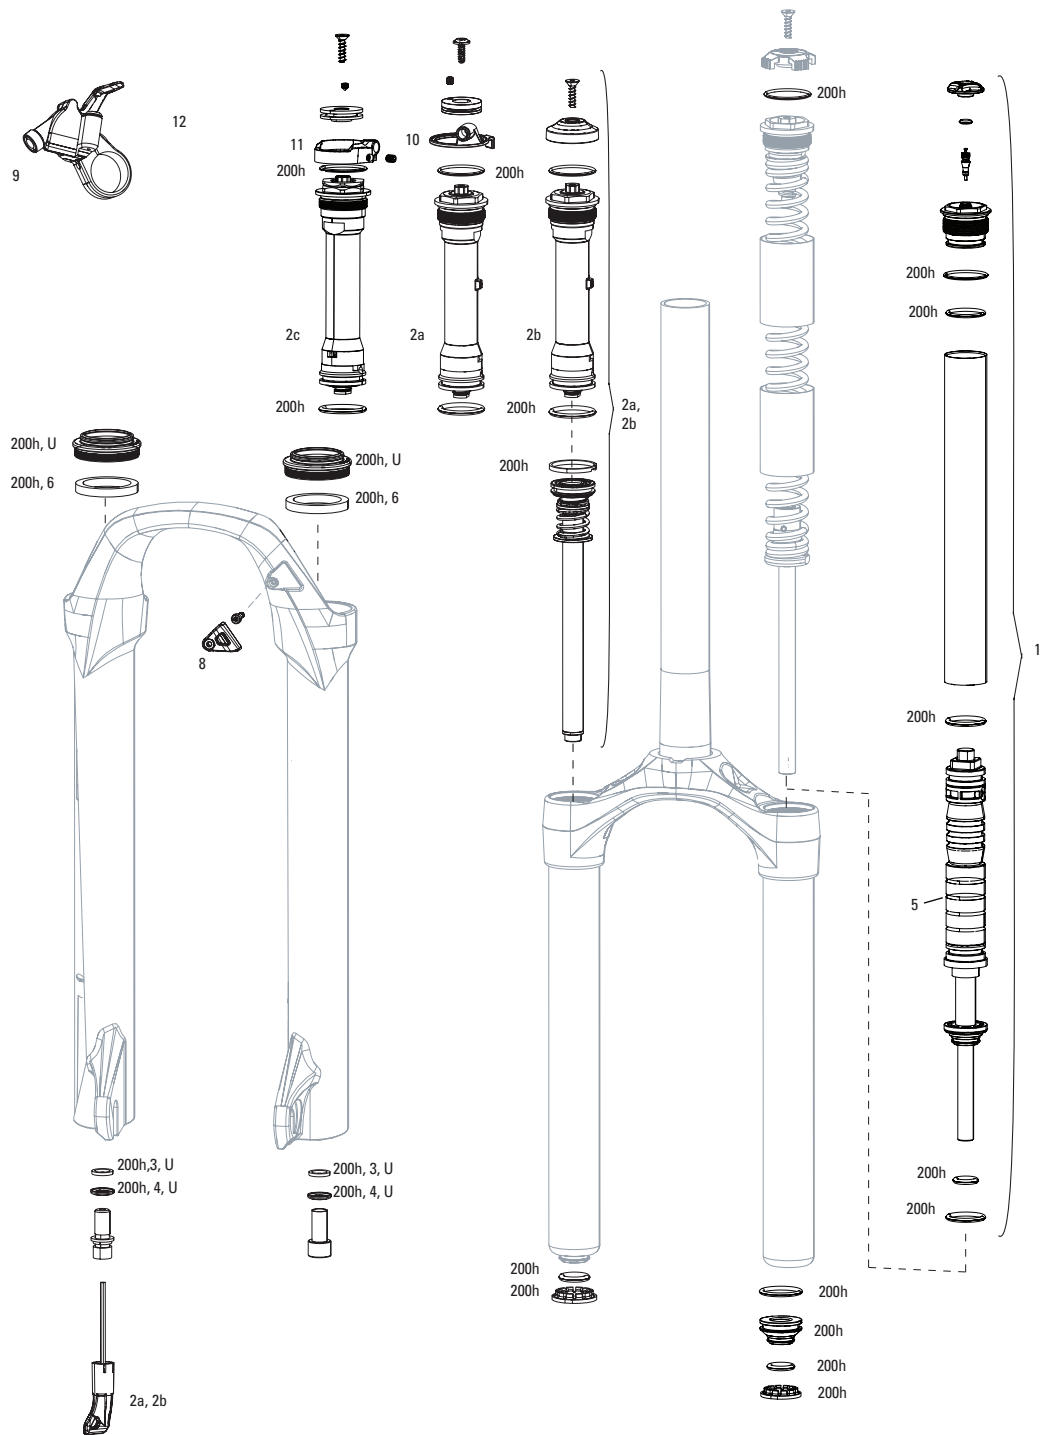

30 SILVER A3-A5 (2017+)
FS-30S-TK-A3, FS-30S-TK-A4, FS-30S-TK-A5

Note:

1. 200H service kits include replaceable o-rings, glide rings, crush washers, crush washer retainers and wiper seals. All basic service kits include the following replaceable wear items: o-rings, glide rings, dust seals, and foam rings.
2. Decal page can be found in back of the catalog.
3. A3 Spring Internals and Damper Internals (.8mm thread pitch) are not compatible with A1-A2-30 Silver (1.0mm thread pitch)