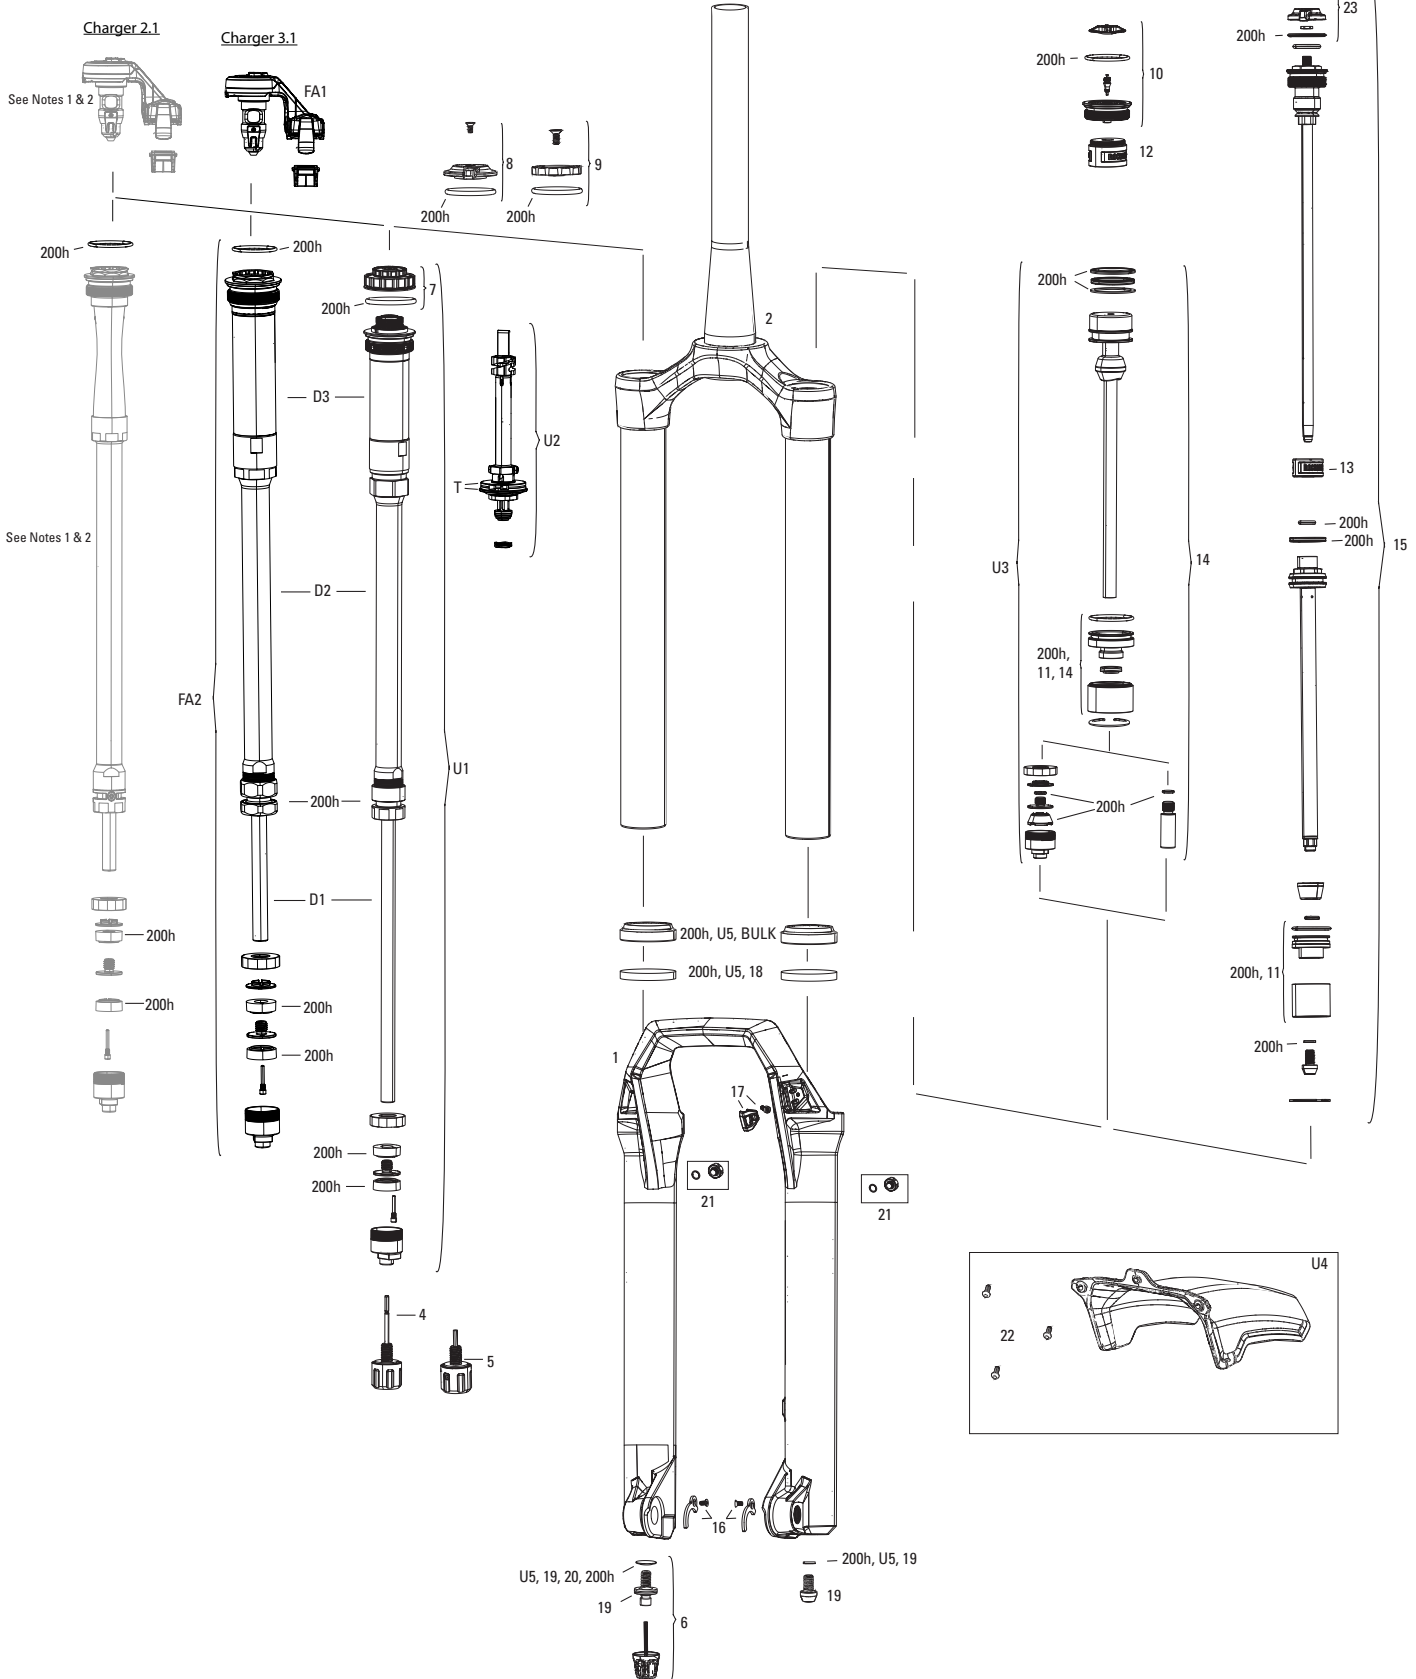

ZEB A1+ (2021+)

FS-ZEB-R-A1, FS-ZEB-SEL-A1, FS-ZEB-SELP-A1, FS-ZEB-ULT-A1, FS-ZEB-BSE-A2, FS-ZEB-SEL-A2, FS-ZEB-SELP-A2, FS-ZEB-ULT-A2, FS-ZEB-UFA-A2, FS-ZEB-SELP-A3, FS-ZEB-ULT-A3, FS-ZEB-UFA-A3

Note:

1. For Flight Attendant Charger 2 Damper and Compression control support, please visit your local dealer
2. Flight Attendant dampers and control modules are not cross compatible between Charger 2.1 and Charger 3.1. Damper and module must match or damage can occur.
3. Fender bolts are M3-.5x11 (qty 3)