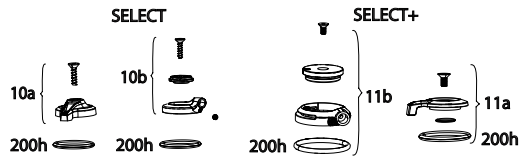

SID SL (32MM) C1 (2021-2023)

FS-SIDS-BSE-C1, FS-SIDS-SEL-C1, FS-SIDS-SELP-C1, FS-SIDS-ULT-C1

Charger Race Day 2

Note:

1. 2 Position dampers are compatible with OneLoc and 2P TwistLoc remotes.
2. 3 Position dampers are compatible with 3p TwistLoc remotes.
3. Complete damper upgrade kit required to convert from Crown Adjust to Cable Remote Adjust.
4. Decal and Maxle pages can be found in back of the catalog.
5. 15x110 Boost Maxle not compatible with 32mm SID C1, use 15x100 Maxle. See parts page for compatible parts.