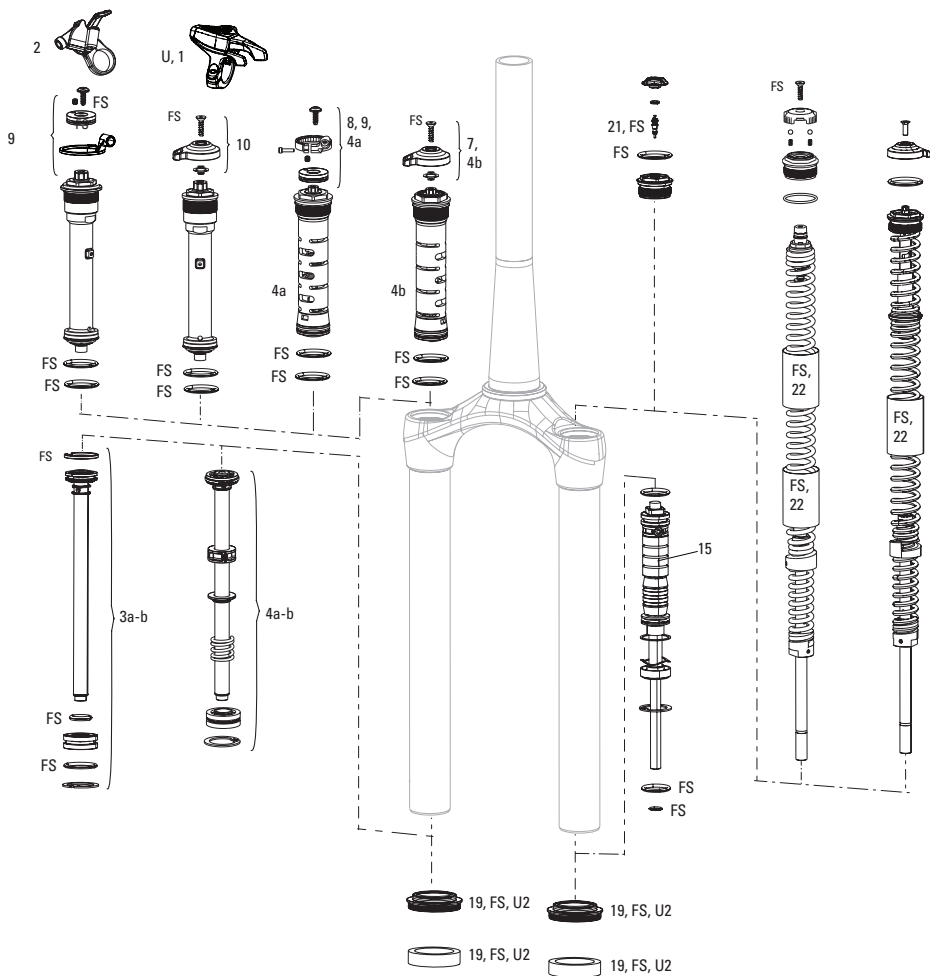

SEKTOR GOLD A1-B2 (2011-2017)

FS-SKTG-TK-B1, FS-SKTG-RL-A1, FS-SKRG-RL-B2

Note:

1. All basic service kits include the following replaceable wear items: o-rings, glide rings, dust seals, and foam rings.
2. Convert from Crown Adjust to Remote Adjust: Remote compression damper, remote compression adjuster spool, cable clamp and remote lever assembly.
3. Maximum Tire Diameter: 714mm Maximum Tire Width: 81mm
4. 32mm Boost lower legs use flangless wiper seals.
5. Decal pages can be found in back of the catalog.