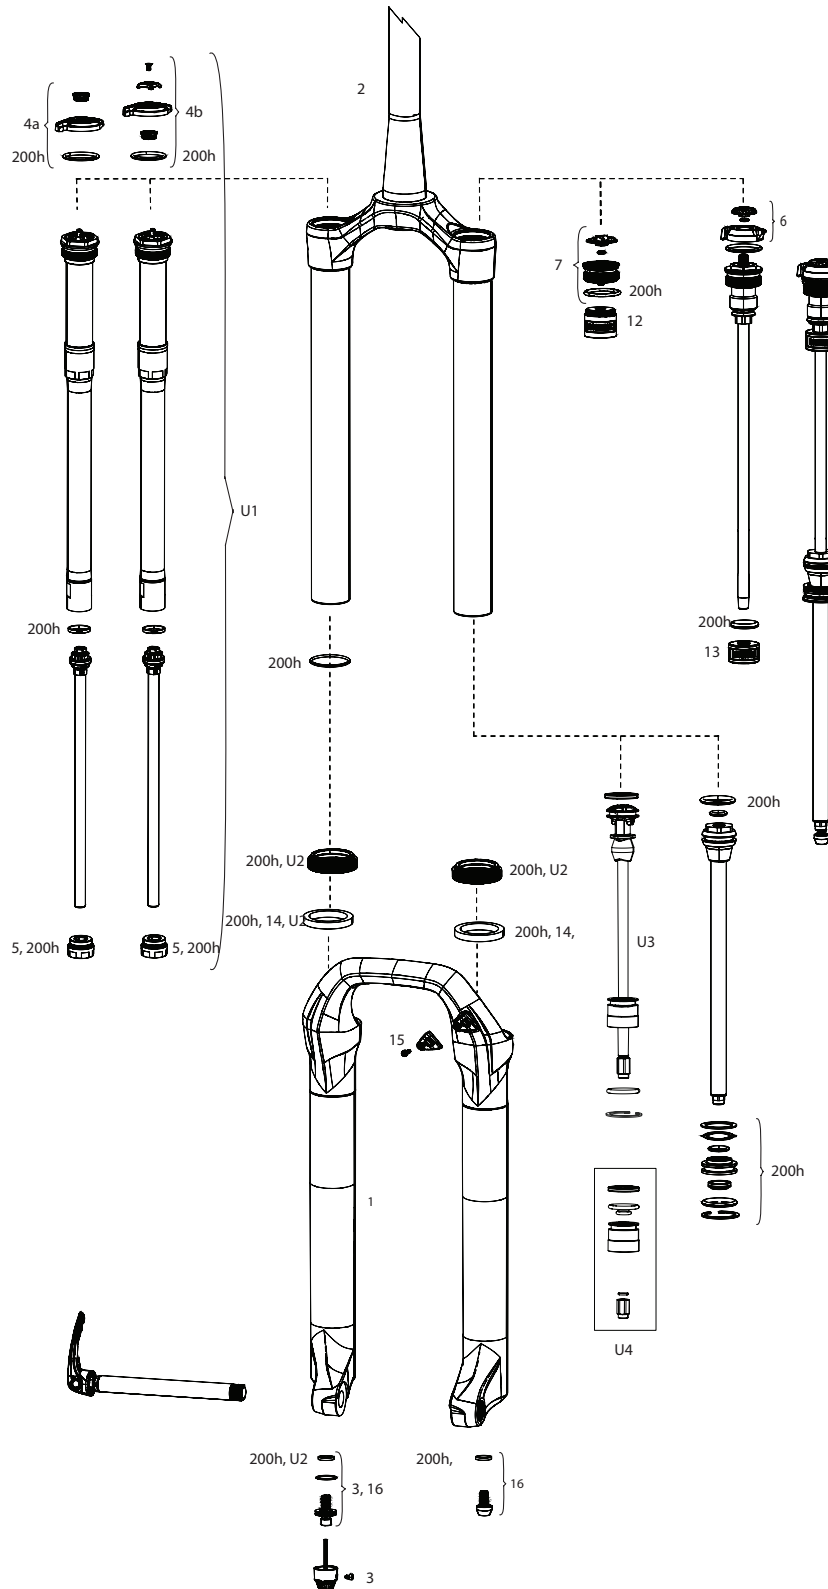

PIKE 29+ RCT3 B1/RC B1 (2017-2019)

FS-PIKE-RCT3-B1, FS-PIKE-RC-B1

Note:

1. 200 Hour service kits include replaceable o-rings, glide rings, retaining rings, crush washers, and crush washer retainers. All air service kits include replacement schrader valve cores. A2. Charger damper fluid - use RockShox Rear Suspension Damping Fluid 3wt.
3. Charger lower leg lubricant - use RockShox Pike Suspension Oil, 0w-30.
4. Charger damper bleed - use Bleed fitting Charger Damper and RockShox Charger Damper Standard Bleed Kit.
5. For Travel Change and Bottomless Token options, see the respective pages in this catalog, listed in the Index.
6. Pike Solo Air CSU's do not come with gradients printed on the stanchion tubes.
7. Pike Boost Compatible threading for the top cap of the Charger Damper and Air Top Cap is specific to the Boost Compatible chassis.
8. A complete decal and Maxle overview can be found in back of the catalog.