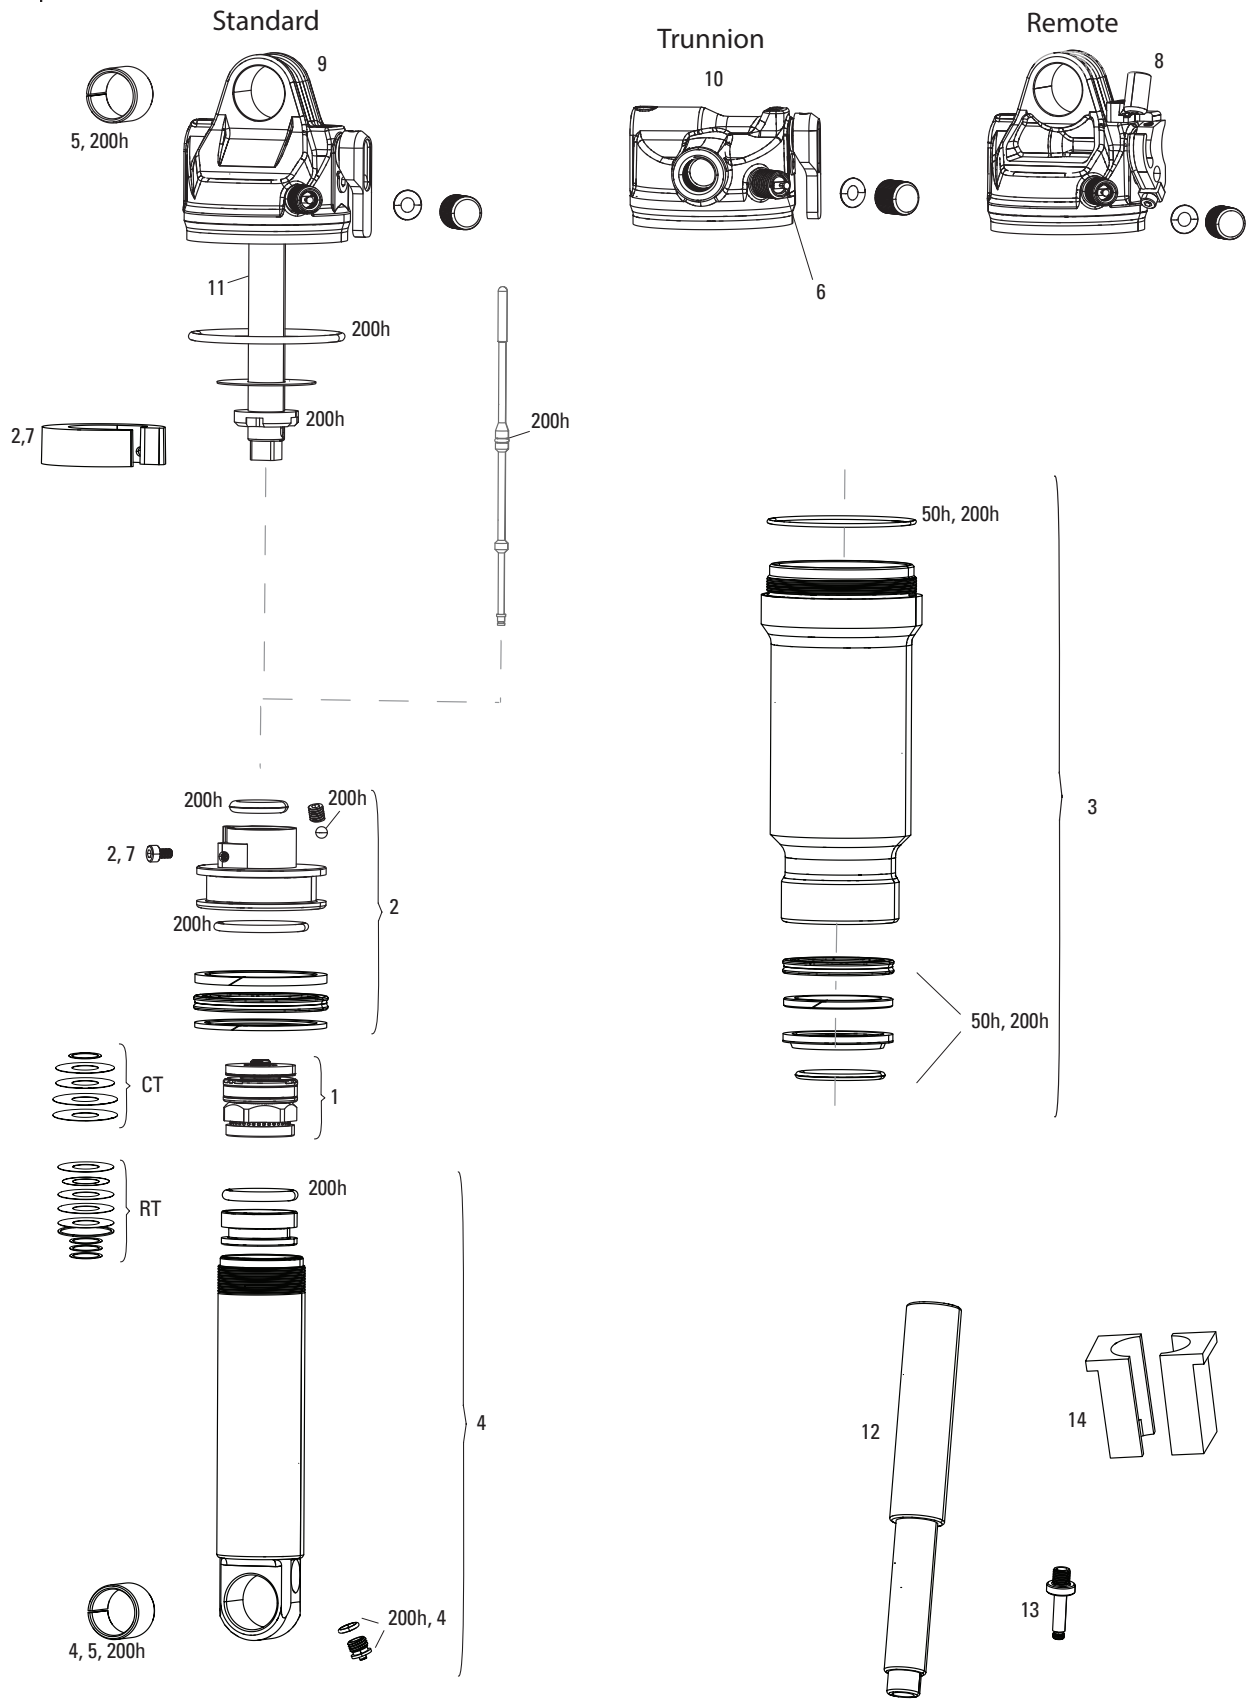

SIDLUXE A1 (2021-2023)

RS-SIDL-SELP-A1, RS-SIDL-ULT-A1

Note:
1. See the RockShox Rear Shock Piston Tuning Guide for detailed information regarding the shim stack order for the rebound and compression dampers

SIDLUXE A1 (2021-2023)

RS-SIDL-SELP-A1, RS-SIDL-ULT-A1