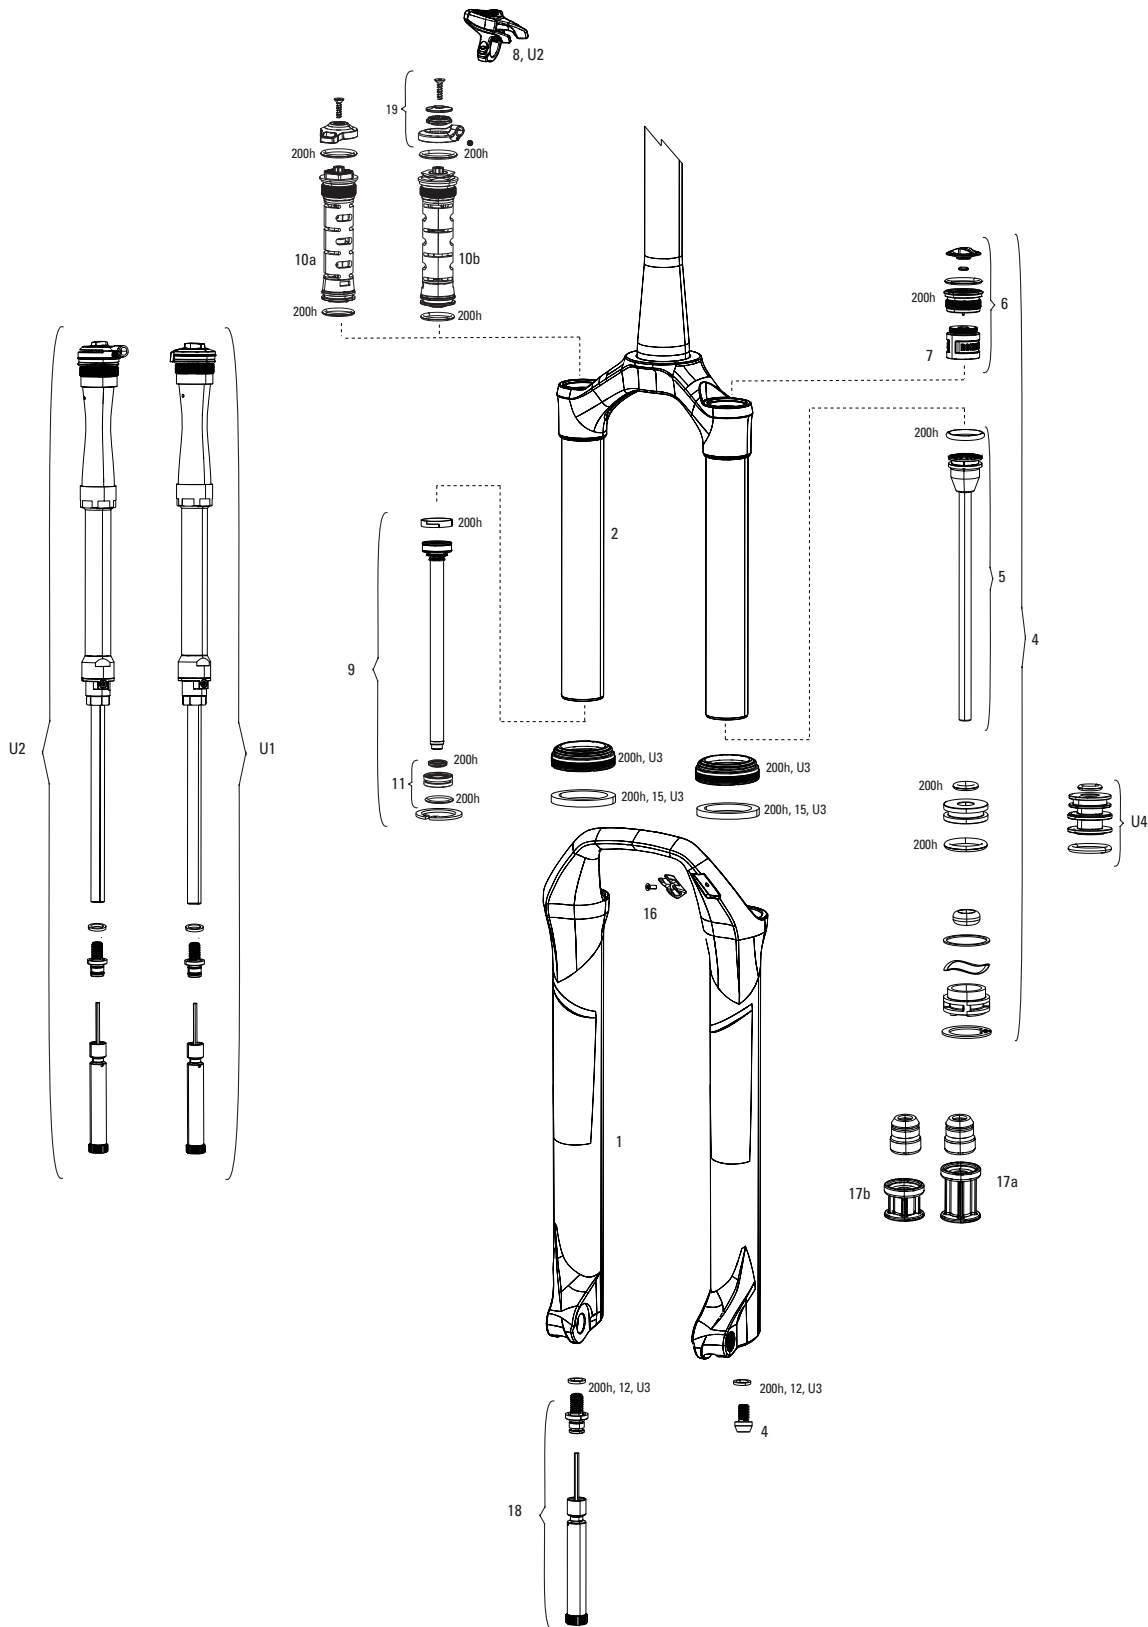

REBA-10 non-Boost - A7-A8 (2018-2025)

FS-REBA-10NB-A7, FS-REBA-10NB-A8

Note:

- 1. Reba-10 max travel is 100mm.
- 2. Reba-10 nonBoost stock configurations were 80 and 100mm.
- 3. Convert from Crown Adjust to Cable Remote Adjust: complete damper upgrade kit
- 4. Decal and Maxle pages can be found in back of the catalog.
- 5. Part descriptions on the following page that include a "B" are specifically for "Boost" forks. Parts that include an "NB" are specifically for "non-Boost" forks. Parts without either designation are compatible with both Boost and non-Boost forks.