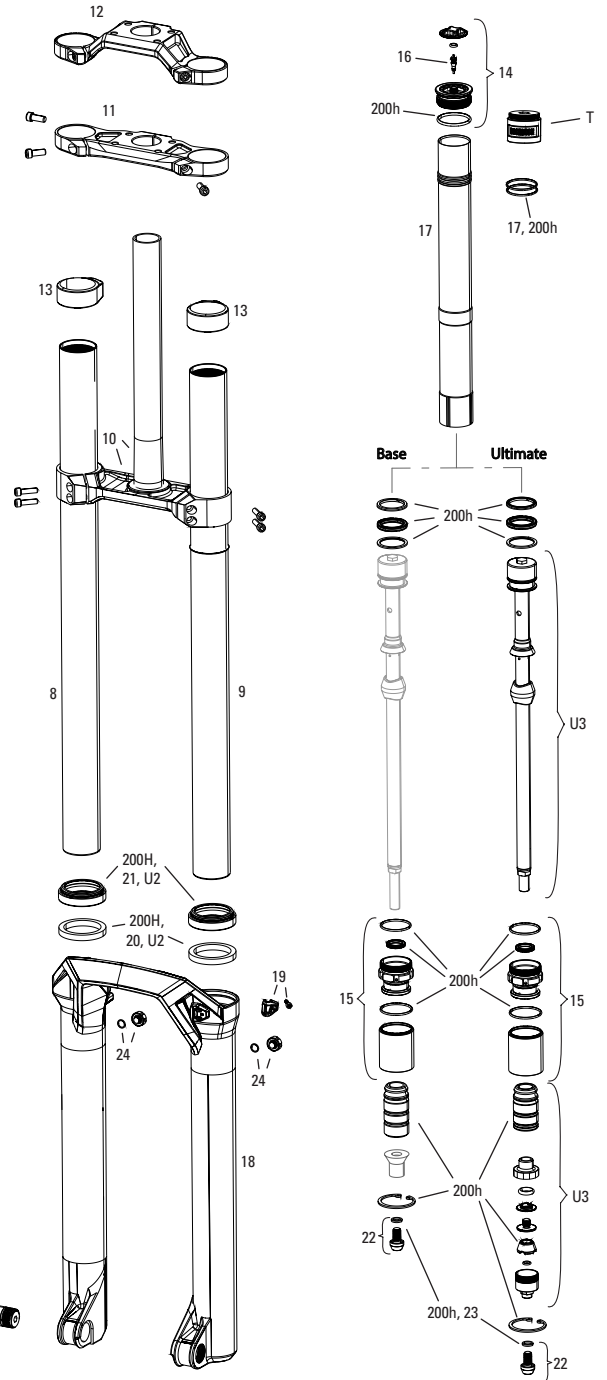

SPARES

bulk	11.4018.121.000	FORK DUST WIPER KIT - 38MM (QTY 20) - ZEB A1+ (2021+)/DOMAIN B1+ (2022+)
16	11.4018.126.000	FORK HUB ENDCAP ADAPTERS - (CONVERTS FROM 31MM TO 21MM FOR USE WITH NON-TORQUE CAP HUBS) - PIKE C1/LYRIK D1/ZEB A2 FLIGHT ATTENDANT (2023+)
17	11.4018.115.001	FORK HOSE CLAMP - GLOSS BLACK (INCLUDES CABLE CLAMP & SCREW) ZEB A1 (2021+), ZEB/PIKE/LYRIK FLIGHT ATTENDANT (2022+)
18	11.4018.116.001	FORK FOAM RING KIT - 38MM X 6MM (QTY 20) - ZEB A1+ (2021+)/DOMAIN B1+ (2022+)
19	11.4015.403.090	FORK SHAFT FASTENER KIT - (INCLUDES SHAFT BOLTS & CRUSH WASHERS) - REVELATION RC A1+/YARI CHR C A1+, LYRIK/PIKE/PIKE DJ/BOXXER/ZEB CHARGER A1+
20	11.4015.259.000	FORK CRUSH WASHERS - 8MM (QTY 50)
ns	11.4308.327.002	AIR VALVE KIT - SCHRADER CORE (QTY 2) - FORKS/SHOCKS/REVERB
ns	11.4018.059.000	FORK CALIPER SPACER KIT - 3S (ALLOWS FOR 203MM BRAKE ROTOR) - BOXXER B1+/ZEB A1+
ns	11.4118.107.000	SCHRADER AIR CAP - (INCLUDES CAP AND O-RING) - ROCKSHOX UNIVERSAL AIR CAP FOR FORKS AND SHOCKS
21	11.4018.131.000	FORK LOWER LEG PLUGS - (INCLUDES 2 PLUGS) - PIKE C1/LYRIK D1/ZEB A2 FLIGHT ATTENDANT (2023+), 38MM BOXXER D1+(2024+)
22	11.4018.135.000	FENDER BOLT KIT - M3-5X11MM BUTTON HEAD (QTY 5) - ZEB A1+, LYRIK D1+, PIKE C1+, DOMAIN B1+, SID C1+, BOXXER D1+

TOOLS/GREASE/FLUIDS

ns	00.4318.044.000	FORK LOWER LEG DUST SEAL INSTALLATION TOOL 38MM (FOR FLANGELESS AND FLANGED DUST SEALS)
ns	00.4315.023.010	HIGH-PRESSURE FORK/SHOCK PUMP (300 PSI MAX) ROCKSHOX
ns	00.4315.023.040	HIGH-PRESSURE FORK/SHOCK PUMP (300 PSI MAX) ROCKSHOX DIGITALGAUGE
ns	00.4315.022.010	REAR SHOCK SCHRADER VALVE REMOVAL TOOL ROCKSHOX
ns	11.4318.016.000	MAXIMA PLUSH DYNAMIC SUSPENSION LUBE LIGHT, 120ML BOTTLE (REPLACES 0W-30) - PIKE/REVELATION/LYRIK/YARI/BOXXER/ZEB/DOMAIN/REVERB XPLR/SHOCK AIR CANS
ns	11.4318.016.001	MAXIMA PLUSH DYNAMIC SUSPENSION LUBE LIGHT, 1 LITER BOTTLE (REPLACES 0W-30) - PIKE/REVELATION/LYRIK/YARI/BOXXER/ZEB/DOMAIN/REVERB XPLR/SHOCK AIR CANS
ns	11.4318.016.002	MAXIMA PLUSH DYNAMIC SUSPENSION LUBE HEAVY, 120ML BOTTLE - SID/SIDSL/RUDY/PIKE/LYRIK/ZEB - LOWER LEGS/AIR SPRINGS
ns	11.4318.016.003	MAXIMA PLUSH DYNAMIC SUSPENSION LUBE HEAVY, 1 LITER BOTTLE - SID/SIDSL/RUDY/PIKE/LYRIK/ZEB - LOWER LEGS/AIR SPRINGS
ns	00.4318.008.000	GREASE SRAM BUTTER 20ML SYRINGE, FRICTION REDUCING GREASE BY SLICKOLEUM - DOUBLE TIME HUB PAWLS, FORKS & REVERB SERVICE
ns	00.4318.008.001	GREASE SRAM BUTTER 1OZ CONTAINER, FRICTION REDUCING GREASE BY SLICKOLEUM - DOUBLE TIME HUB PAWLS, FORKS & REVERB SERVICE
ns	00.4318.008.003	GREASE SRAM BUTTER 500ML CONTAINER, FRICTION REDUCING GREASE BY SLICKOLEUM - RECOMMENDED FOR SRAM DOUBLE TIME HUBS & WHEELS, ROCKSHOX FORKS AND REVERB SERVICE
ns	11.4115.094.040	MAXIMA SUSPENSION OIL PLUSH, 7WT 1 LITER BOTTLE - REAR SHOCK/CHARGER DAMPER
ns	11.4115.094.030	MAXIMA SUSPENSION OIL PLUSH, 3WT 1 LITER BOTTLE - REAR SHOCK/CHARGER DAMPER
ns	00.4318.098.000	ROCKSHOX UNIVERSAL BLEED KIT (INCLUDES 2 SYRINGES, 2 STANDARD FITTINGS, CHARGER FITTING, AND REVERB BLEEDING EDGE FITTING)
ns	00.4318.007.000	ROCKSHOX CHARGER DAMPER STANDARD BLEED KIT (INCLUDES SYRINGE, CHARGER1 FITTING, STANDARD FITTING, SUSPENSION OIL 3W) - CHARGER/RACEDAY DAMPERS
ns	00.4318.012.013	ROCKSHOX GLASS FIBER REINFORCED NYLON NON-SCRATCH O-RING PICK TOOLS (QTY 5, FOR USE ON SUSPENSION PRODUCTS)

BOXXER BASE/ULTIMATE D1 (2024+)

FS-BXR-BSE-D1, FS-BXR-ULT-D1

Note:
1. Fender bolts are M3-.5x11 (qty 4)