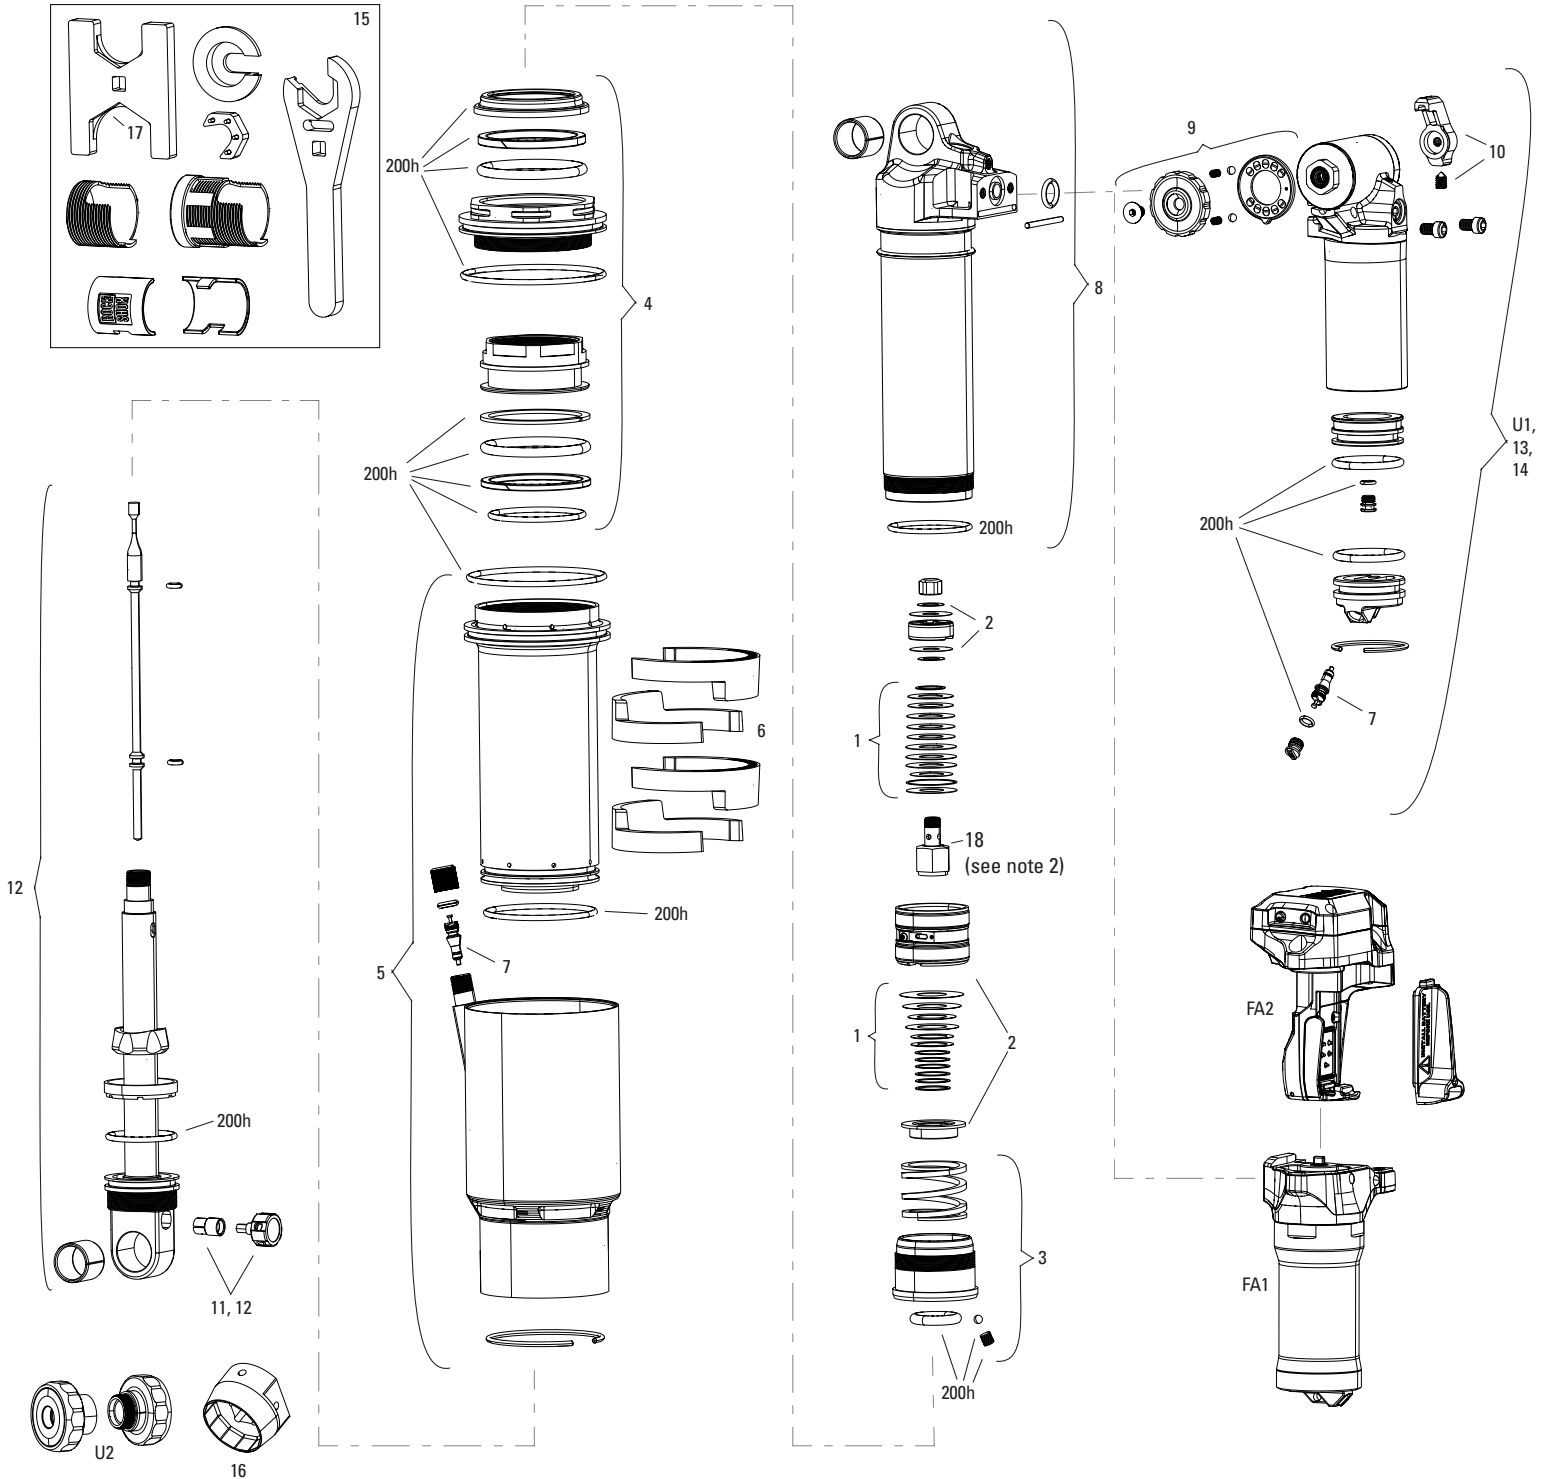

VIVID AIR C1 (2024+)

RS-VIVD-BSE-C1, RS-VIVD-SEL-C1, RS-VIVD-SELP-C1, RS-VIVD-ULT-C1, RS-VIVD-UDH-C1, RS-VIVD-UFA-C1

Note:

1. See the RockShox Rear Shock Piston Tuning Guide for detailed information regarding the shim stack order for the rebound and compression dampers
2. Travel change only recommended within root size ranges: 37.5-45, 47.5-55, 57.5-65, and 67.5-75. Travel change will result in incorrect sag gradients.
  Damper body, damper shaft, and air can are also REQUIRED if changing outside root size.