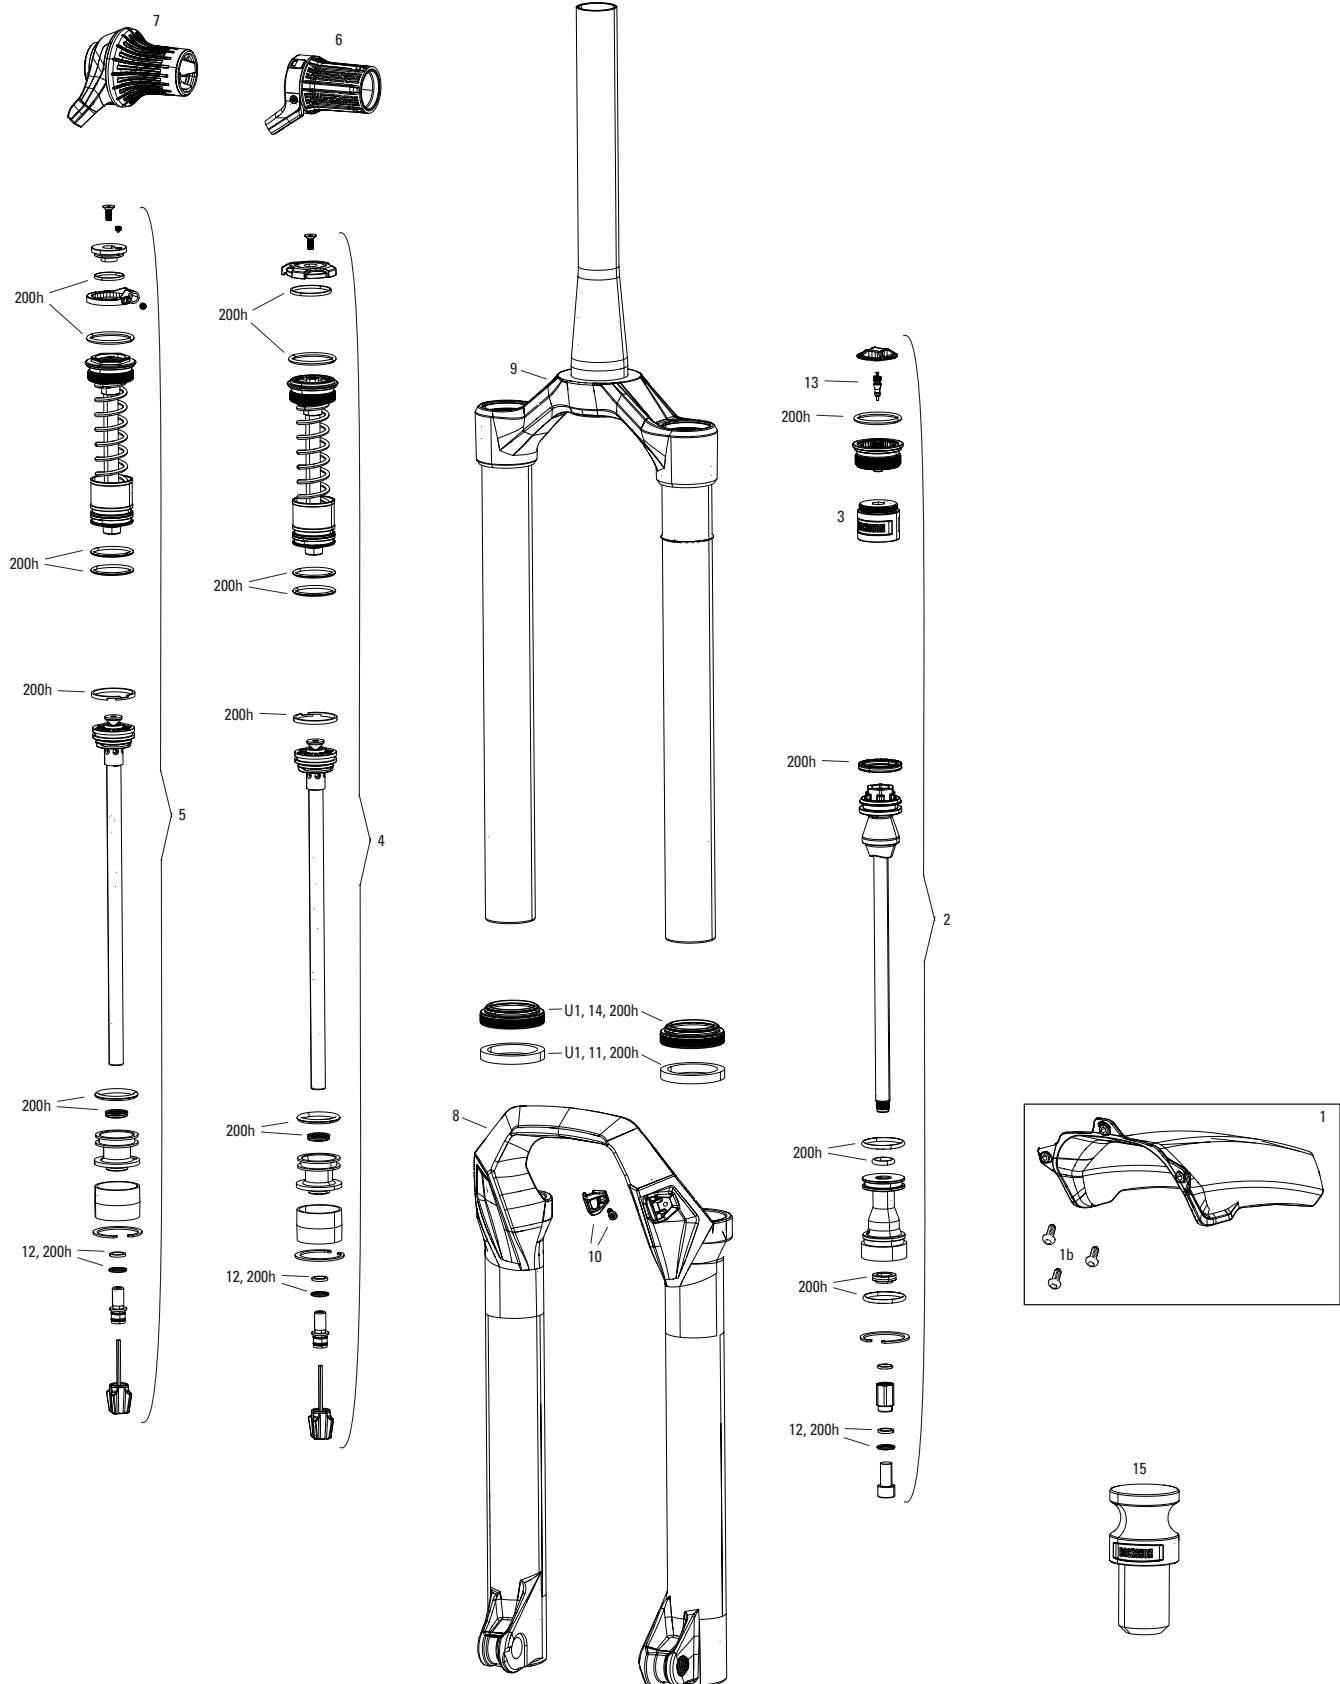

PSYLO GOLD RC A1 (2025+)

FS-PSYL-GRC-A1

Note:
1. Fender mounting bolts are M3-5x11mm.
2. Short fender does not fit the OE-only full fender lower legs.
3. To convert from crown lockout to remote, or vice versa, a full damper assembly is required.