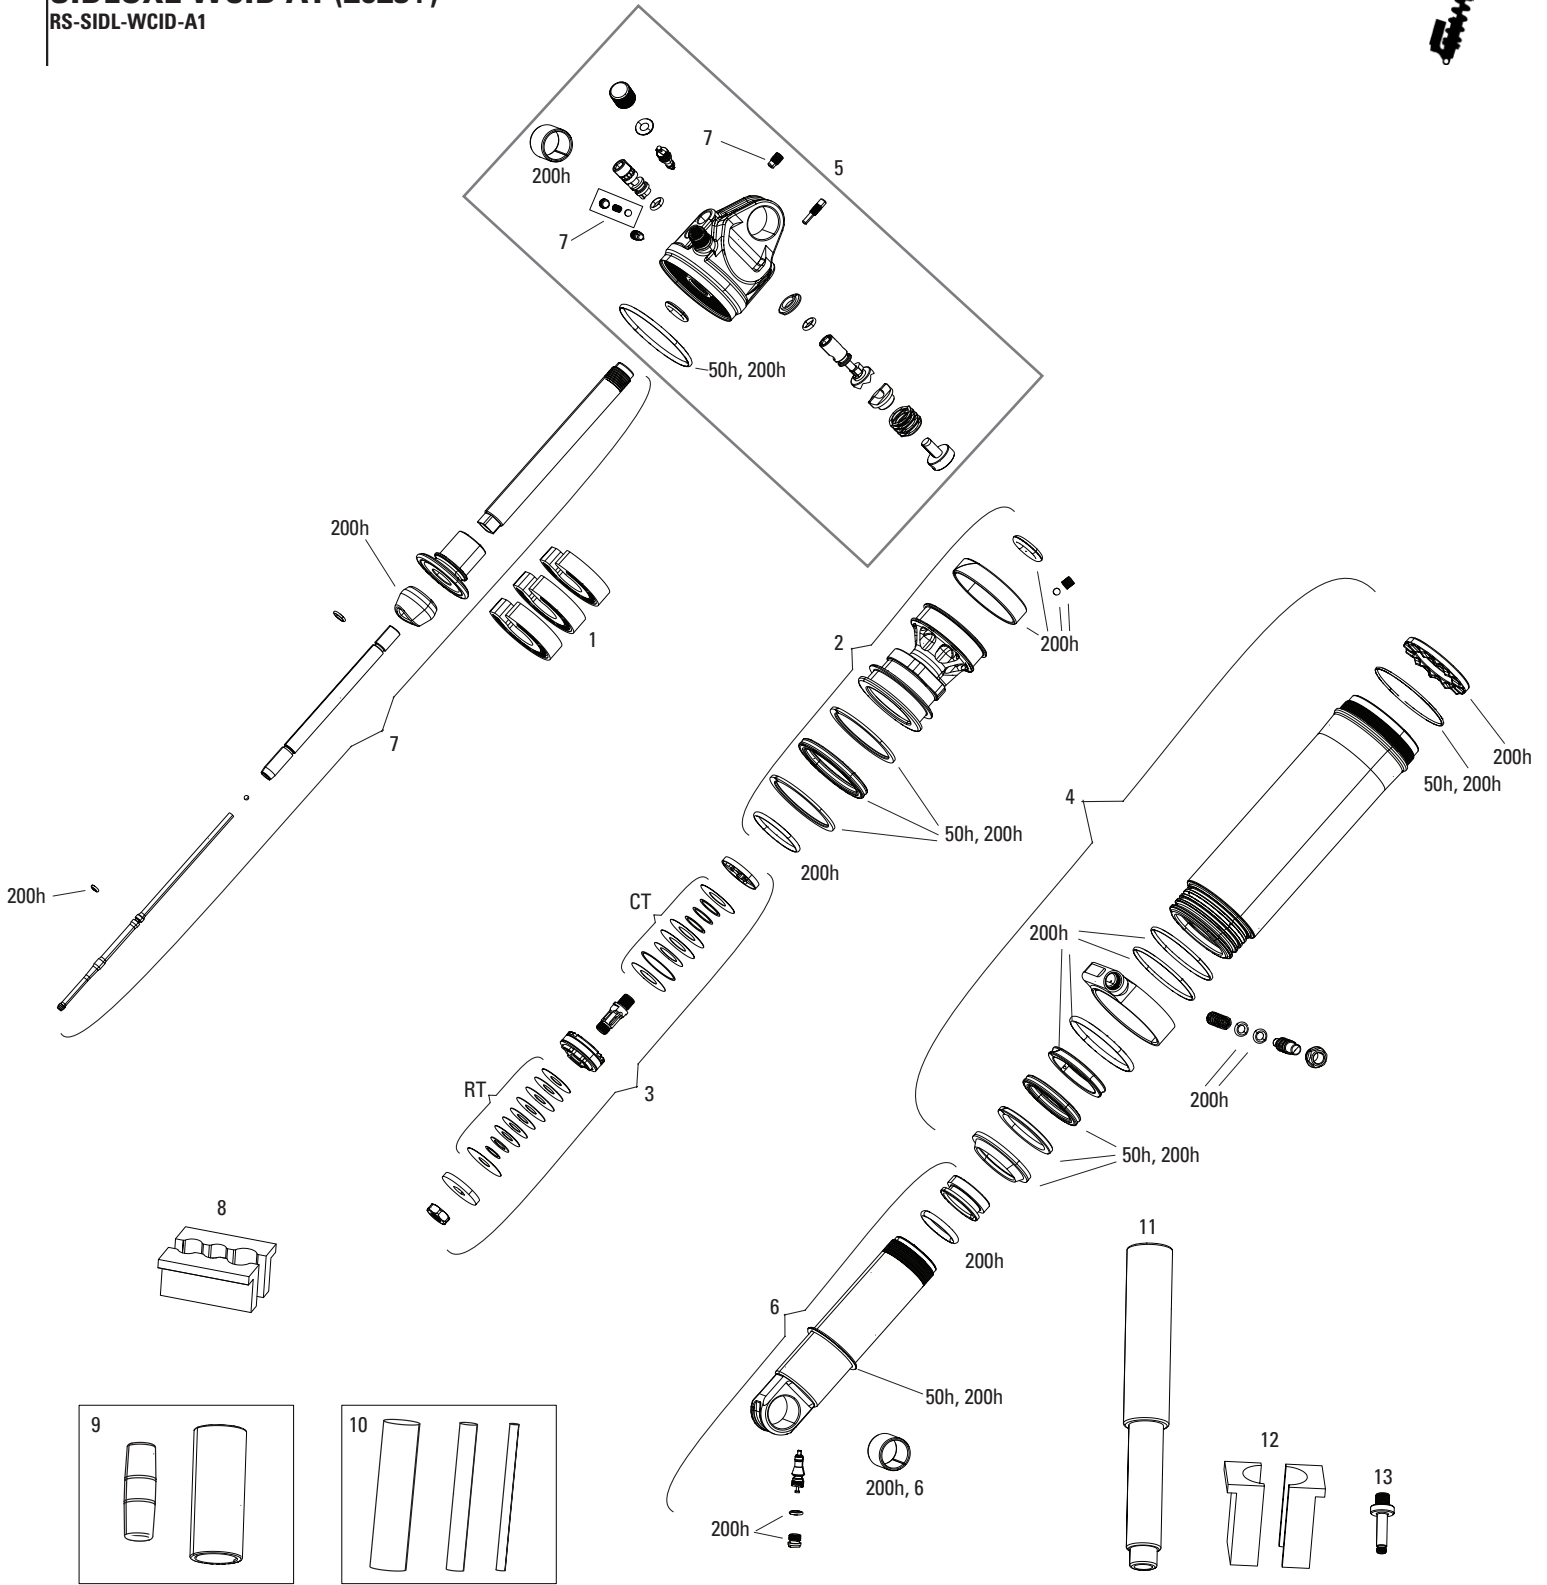

SIDLUXE WCID A1 (2023+)
RS-SIDL-WCID-A1

Note:
1. See the RockShox Rear Shock Piston Tuning Guide for detailed information regarding the shim stack order for the rebound and compression dampers