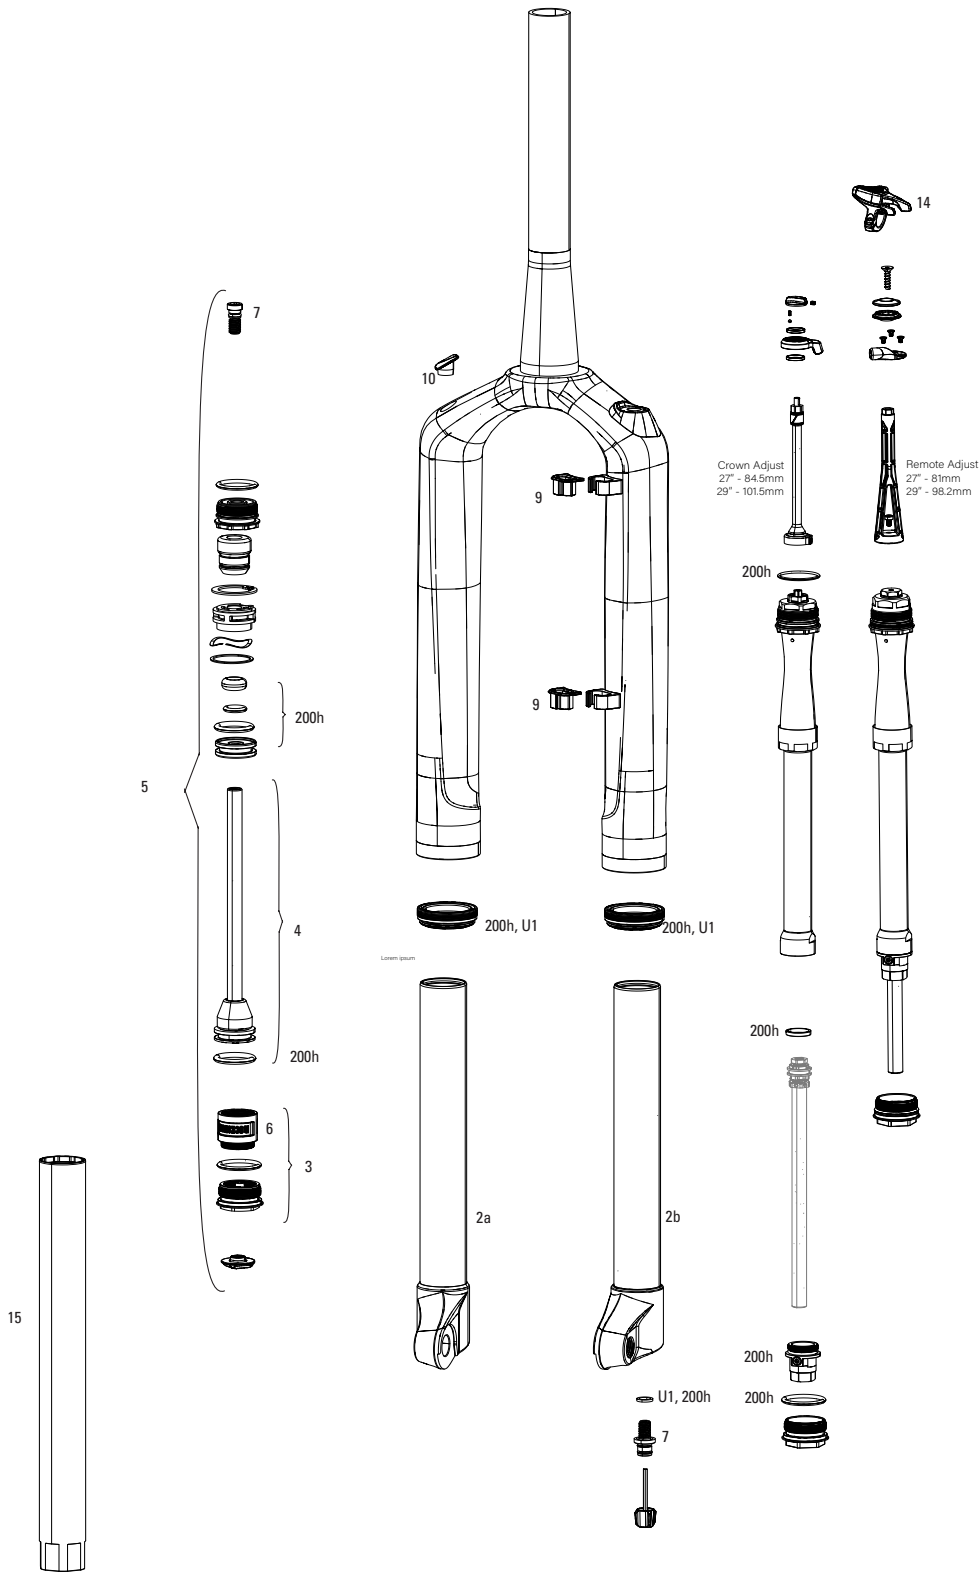

RS-1 RLC A1/ RL A1 (2018-2019)

FS-RS1-RL-A1, FS-RS1-RLC-A1, FS-RS1-SV-A1

Note:

1. RS1 Charger is available in a Remote RL and a Crown RLC versions. The Remote is only RL, and the Crown is only RLC.
2. The RS1 Charger 2 **REQUIRES** a new bottom cap which is different than all previous bottom caps found on the RS1
3. The RS1 Charger 2 Remote RL **REQUIRES** the knob base on the CFU to have 3 tapped screw holes; RS1 Charger Remote RL **CANNOT** be installed into an older generation CFU with a knob base.
4. RLC/RL Charger and CFU not compatible with ACS/AC RS-1
5. Decal and Maxle pages can be found in back of the catalog.
6. Inner tubes must be replaced as a pair for correct wheel alignment.