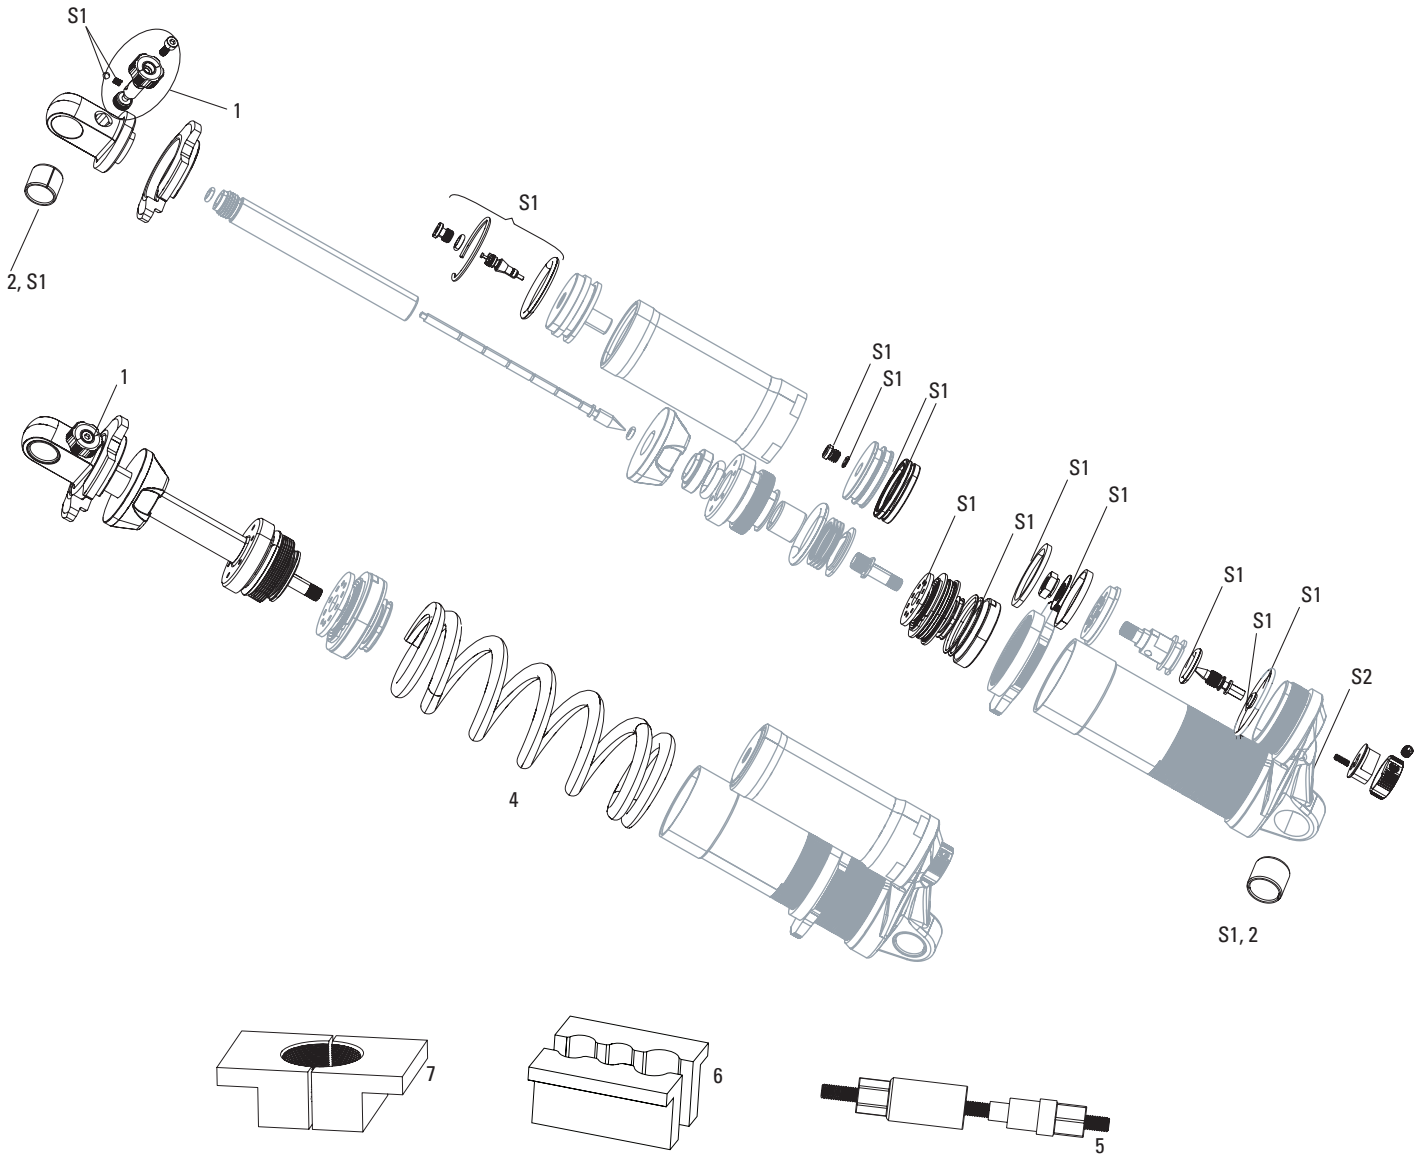

KAGE A1-A3 (2012-2018)

RS-KAGE-R-A1, RS-KAGE-R-A2, RS-KAGE-R-A3, RS-KAGE-RC-A1, RS-KAGE-RC-A2, RS-KAGE-RC-A3

Note:

1. Not all service parts may be visible in exploded views. Kage Service Kit includes all o-rings, seals, glide rings, ball bearings, and detent springs.
2. Eyelet/Shaft/Sealhead assembly (item 1) does not include spring retainer.
3. Pre-2013 - If shaft / needle o-rings need to be replaced/serviced, must update to new improved Eyelet/Shaft/Sealhead assembly.
4. Kage rear shocks produced after 1 January 2013: If shaft / needle o-rings need to be replaced/serviced, must replace entire Eyelet/Shaft/Sealhead assembly.
5. Kage rear shocks produced after 1 January 2013: Feature a green sealhead scraper that is not compatible with Kage shocks produced before 1 January 2013.
6. Vivid spring is compatible with Kage. Vivid spring collar/retainer is not compatible with Kage.
7. Use 1/2"x1/2" Rear Shock Bushing/Mount Hardware Tool to remove and install eyelet bushing and mounting hardware.