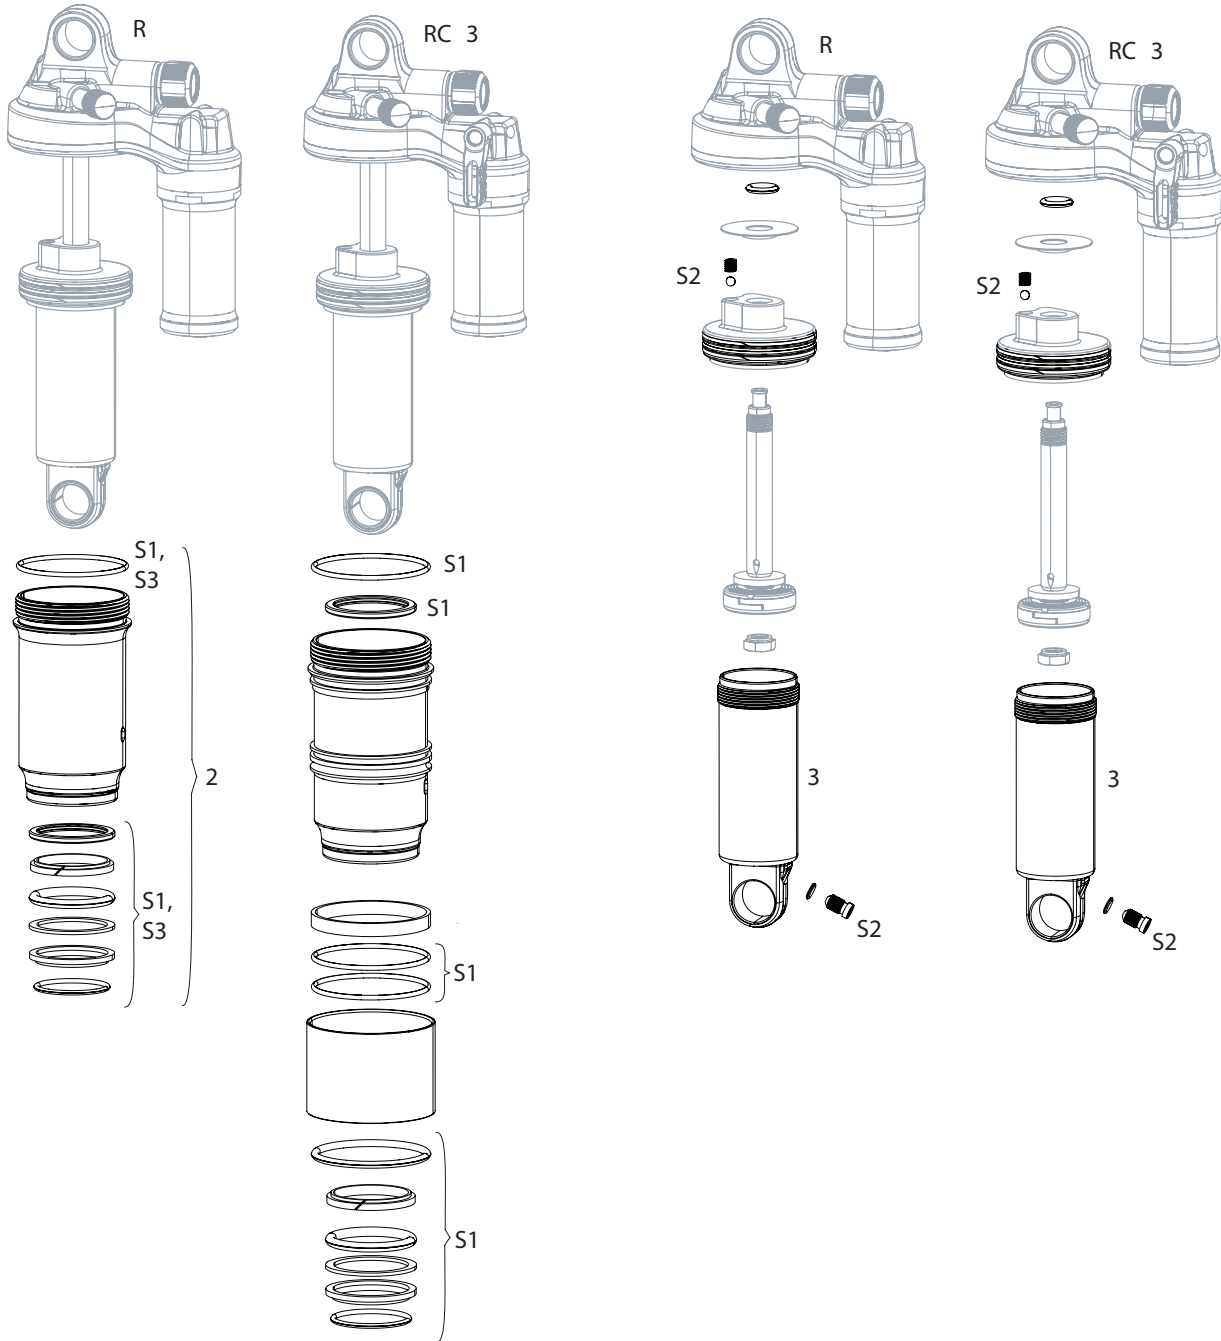

MONARCH PLUS A1-A2 (2011-2013)
RS-MNRP-R-A1, RS-MNRP-R-A2, RS-MNRP-RC3-A1, RS-MNRP-RC3-A2

Note:
1. All 2011-2013 Monarch Plus shocks are compatible with 2011-2013 standard and high-volume air can assemblies; air can includes all seals installed.
2. Use '1/2"x1/2" Rear Shock Bushing/Mount Hardware Tool' to remove and install eyelet bushing and mounting hardware.
3. Service kits may contain Dynamic Seal Grease or 15w50; these are interchangeable for service.