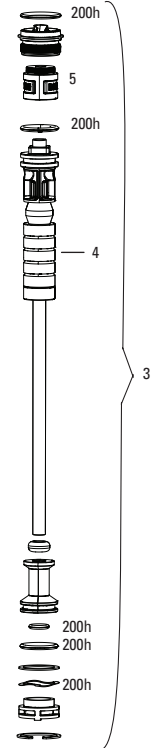

35 GOLD RL A1-A2 (2020-2024)

FS-35G-RL-A1, FS-35G-RL-A2

1. **Note:**
1. 200h service kits include replaceable o-rings, glide rings, retaining rings, crush washers, crush washer retainers and shaft bolts/nuts. All air service kits include replacement schrader valve cores.
  2. EMTB (fender mount) lower leg and CSU are not cross-compatible with non-fender CSU and lower leg variants.
  3. Convert from Crown Adjust to Remote Adjust: Remote compression damper, remote compression adjuster spool, cable clamp and remote lever assembly.
  4. Decal and Maxle pages can be found in back of the catalog.