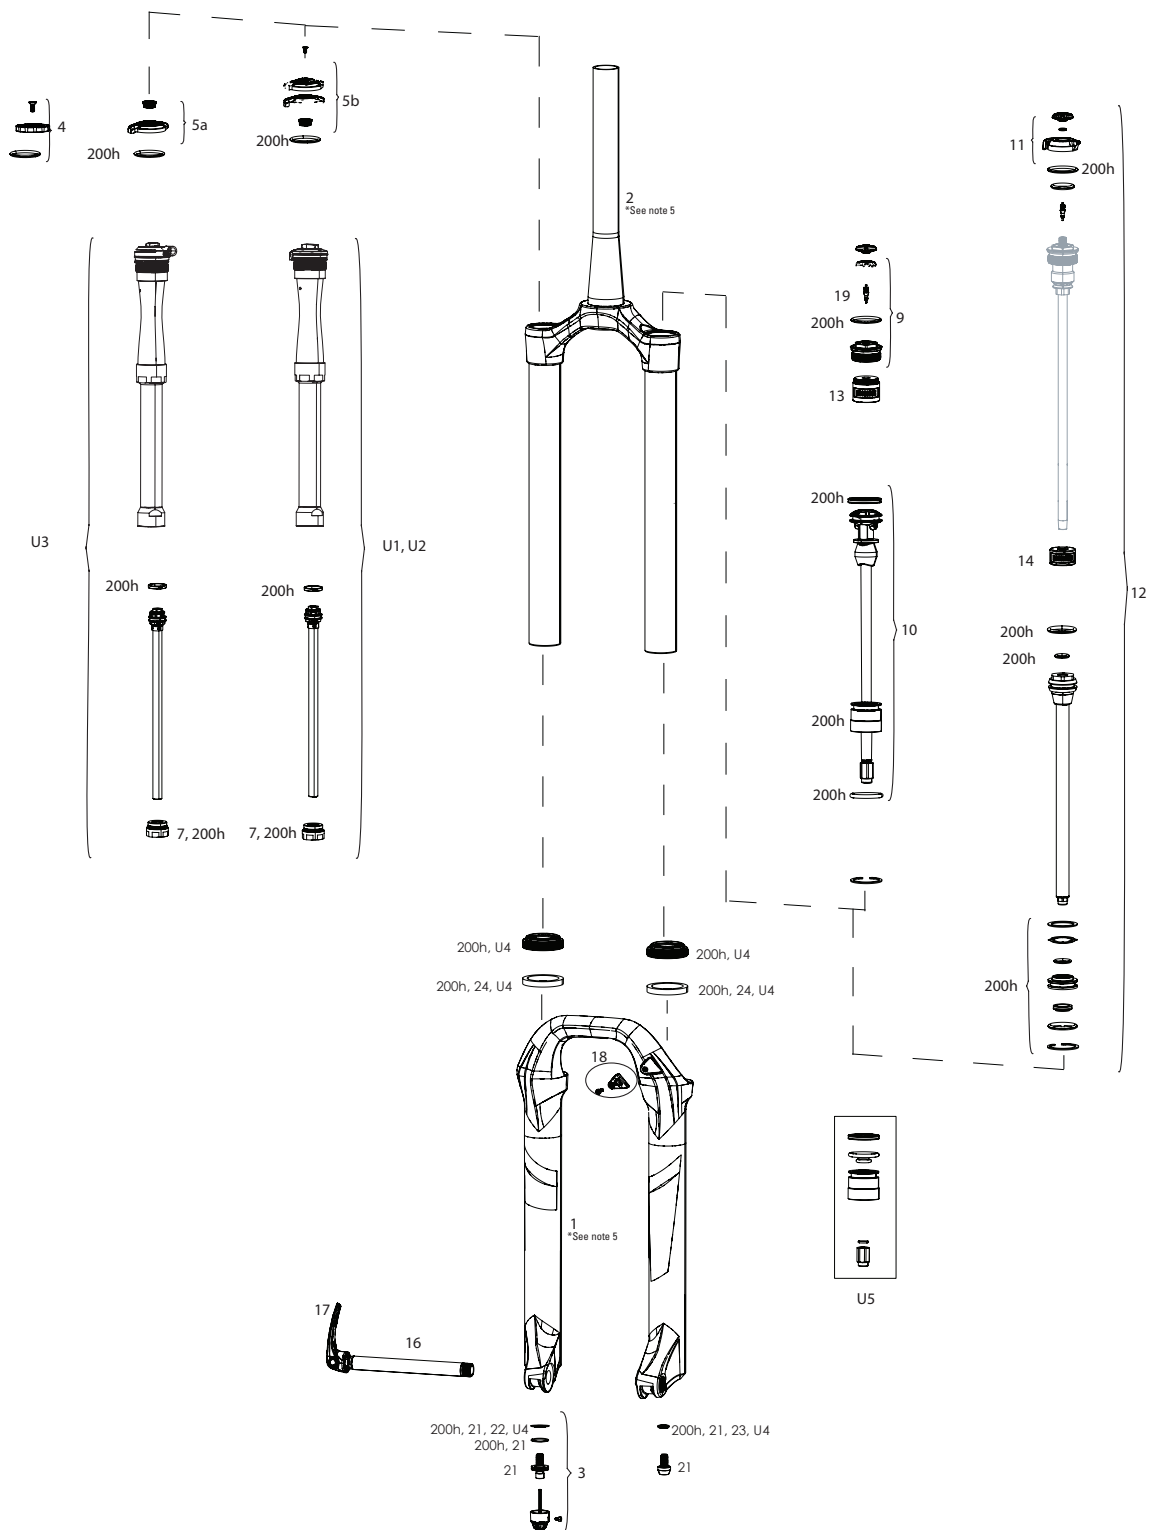

LYRIK SELECT/SELECT+/ULTIMATE C2-C3 (2020-2022)

FS-LYRK-SEL-C2, FS-LYRK-SELP-C2, FS-LYRK-ULT-C2, FS-LYRK-SEL-C3, FS-LYRK-SELP-C3, FS-LYRK-ULT-C3

Note:

1. 200h service kits include replaceable o-rings, glide rings, retaining rings, crush washers, sealheads, lower leg seals and foam rings. See www.sram.com/service for more information.
2. For Travel Change, see the respective pages in this catalog, listed in the Index.
3. Lyrik CSU's do not come with gradients printed on the stanchion tubes.
4. A complete decal and Maxle overview can be found in back of the catalog.
5. The full fender Lyrik Select Plus spec'd on the 2022-2023 Specialized Tero X 6.0 uses 35 Gold lower legs and a unique CSU. NOT compatible with standard Lyrik lower leg and CSU.