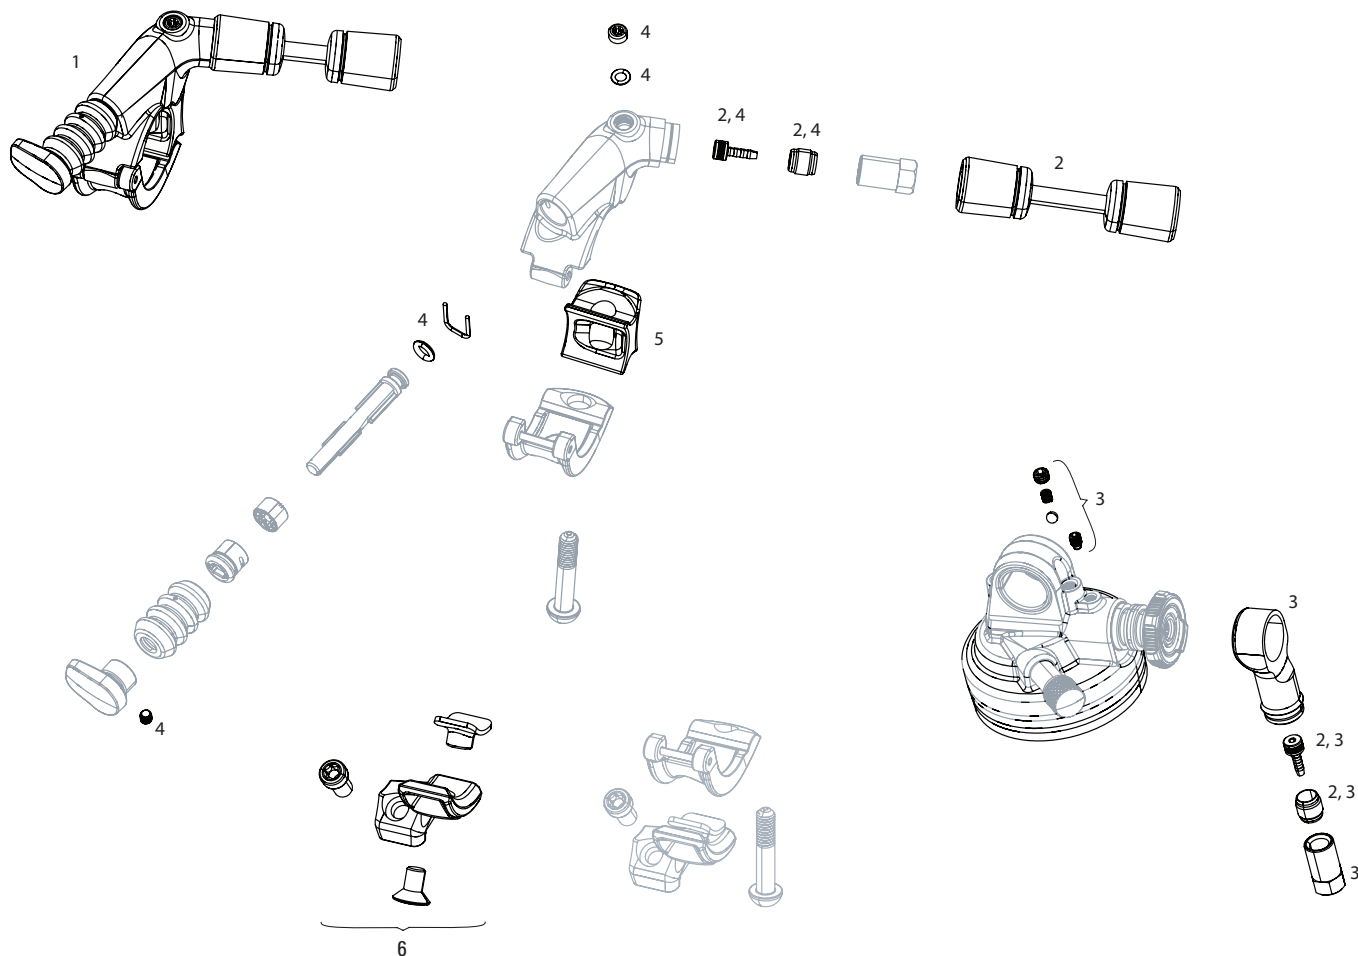

XLOC SPRINT MONARCH A1-A2 (2011-2018)

1	11.4318.000.000	REMOTE - XLOC SPRINT LEFT BLACK (INCLUDES HOSE, BARB & COMPRESSION NUT) - MONARCH XX
1	11.4318.000.010	REMOTE - XLOC SPRINT RIGHT BLACK (INCLUDES HOSE, BARB & COMPRESSION NUT) - MONARCH XX
2	11.4318.002.040	REMOTE HYDRAULIC HOSE KIT - 1250MM SPRINT (INCLUDES HOSES/BARBS/COMPRESSION NUTS)(QTY 2) -XLOC MONARCH XX
3	11.4118.002.000	REAR SHOCK HOSE FITTING KIT - (INCLUDES BANJO, COMPRESSION FITTING & THREADED BARB) - MONARCH XX
4	11.4318.001.000	REMOTE SERVICE KIT - XLOC SPRINT - MONARCH XX
5	11.6818.001.000	REMOTE DISCRETE PUCK - HYDRAULIC REMOTE (SPACER) FOR XLOC REMOTES QTY2
6	11.5315.049.010	DISC BRAKE LEVER CLAMP SHIFTER MOUNTING BRACKET - (MMX) LEFT -GUIDE ULT/RSC/RS/RE/R,LEVEL ULT/TLM/TL, CODE RSC/R, DB5 ELIXIR 9/7/CR MAG/X0/ XX, QTY 1
6	11.5315.049.020	DISC BRAKE LEVER CLAMP SHIFTER MOUNTING BRACKET - (MMX) RIGHT -GUIDE ULT/RSC/RS/RE/R,LEVEL ULT/TLM/TL, CODE RSC/R, DB5 ELIXIR 9/7/CR MAG/X0/ XX, QTY 1
ns	11.4315.011.030	ROCKSHOX BLEED KIT (XLOC/TOTEM) QTY 2 (INCLUDES TWO SYRINGES AND FITTINGS, ONE TORX TOOL)
ns	00.4318.007.001	ROCKSHOX STANDARD BLEED KIT (INCLUDES 2 SYRINGES/FITTINGS, REVERB HYDRAULIC FLUID, 120ML BOTTLE NEW)
ns	11.4315.021.070	ROCKSHOX REVERB HYDRAULIC FLUID, 120ML BOTTLE - REVERB A1-B1 POST/ALL REVERB REMOTES/SPRINT REMOTES
ns	11.4015.354.040	ROCKSHOX REVERB HYDRAULIC FLUID, 1 LITER BOTTLE - REVERB A1-B1 POST/ALL REVERB REMOTES/SPRINT REMOTES