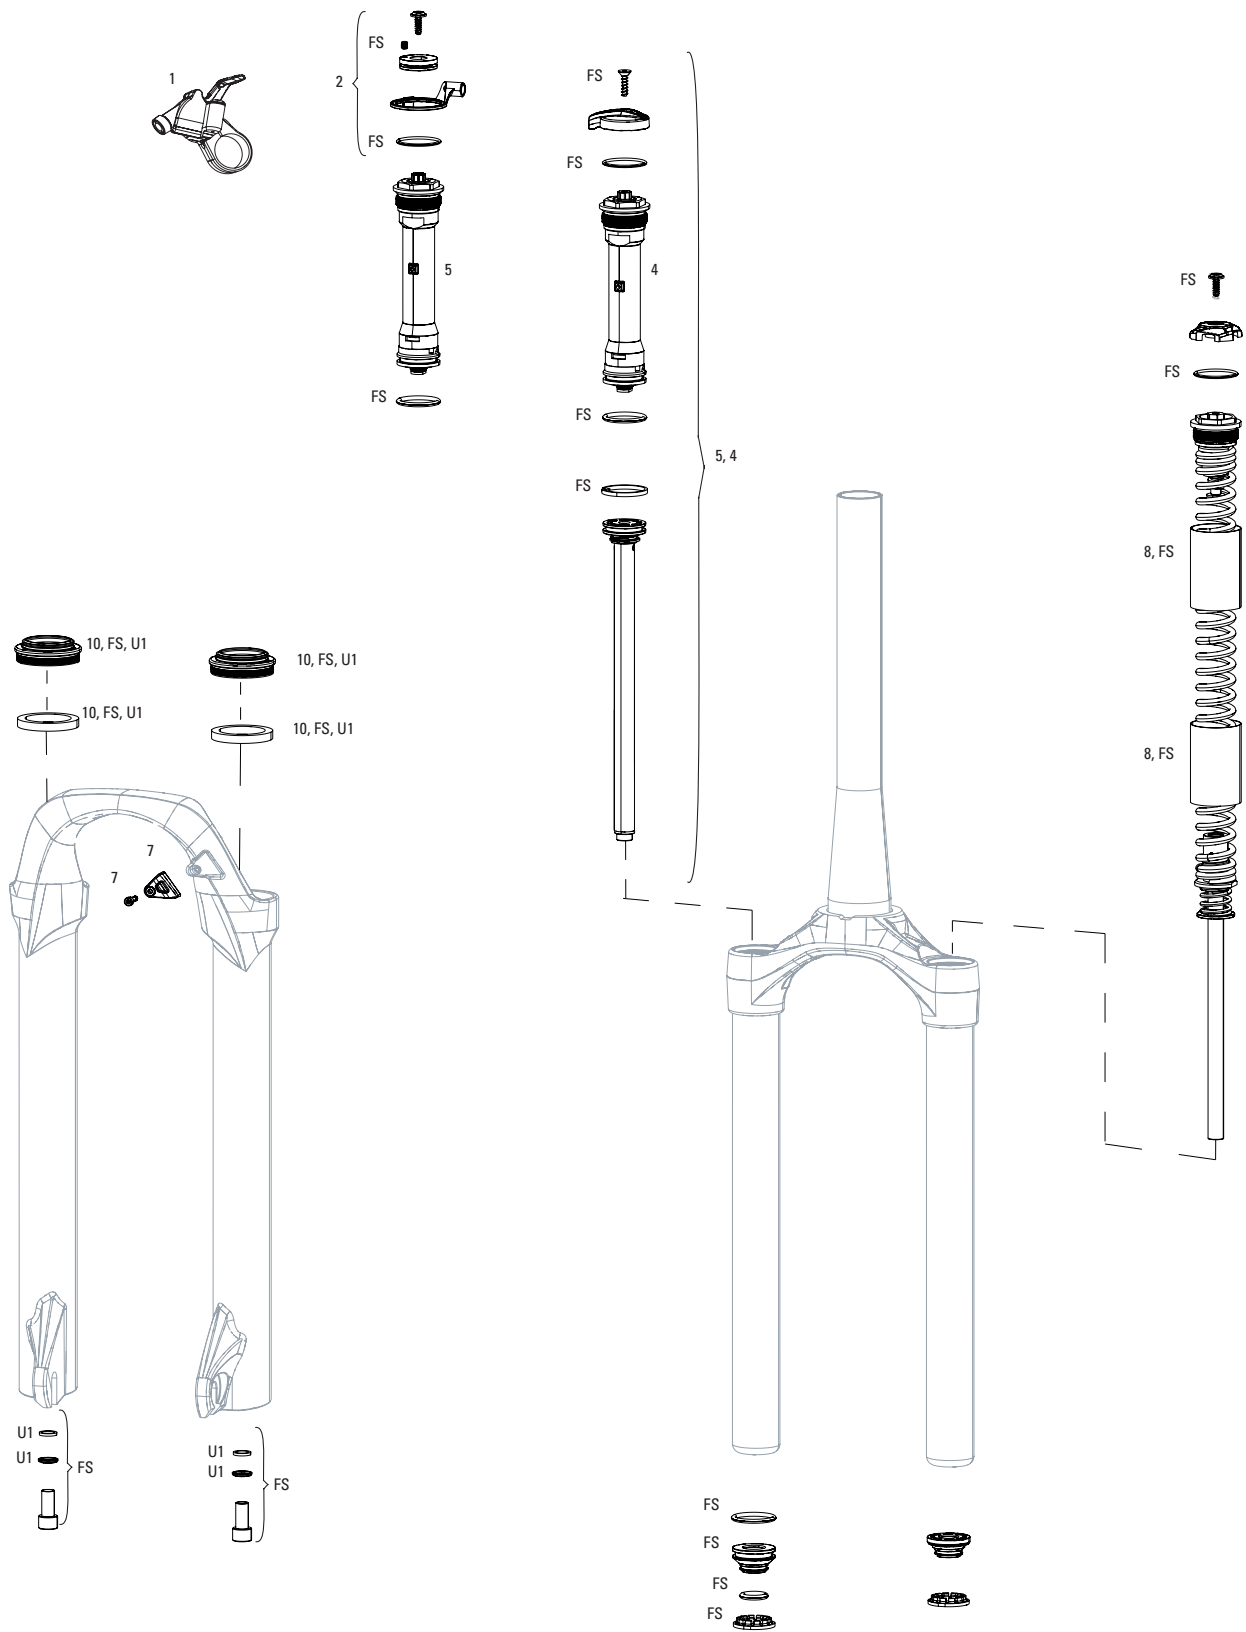

JUDY TK B1 (2021+)
FS-JDY-TK-B1

Note:

1. Full service kits include replaceable o-rings, glide rings, retaining rings, crush washers, crush washer retainers and shaft bolts/nuts. Not all service parts are pictured. All basic service kits include the following replaceable wear items: o-rings, glide rings, dust seals, and foam rings.