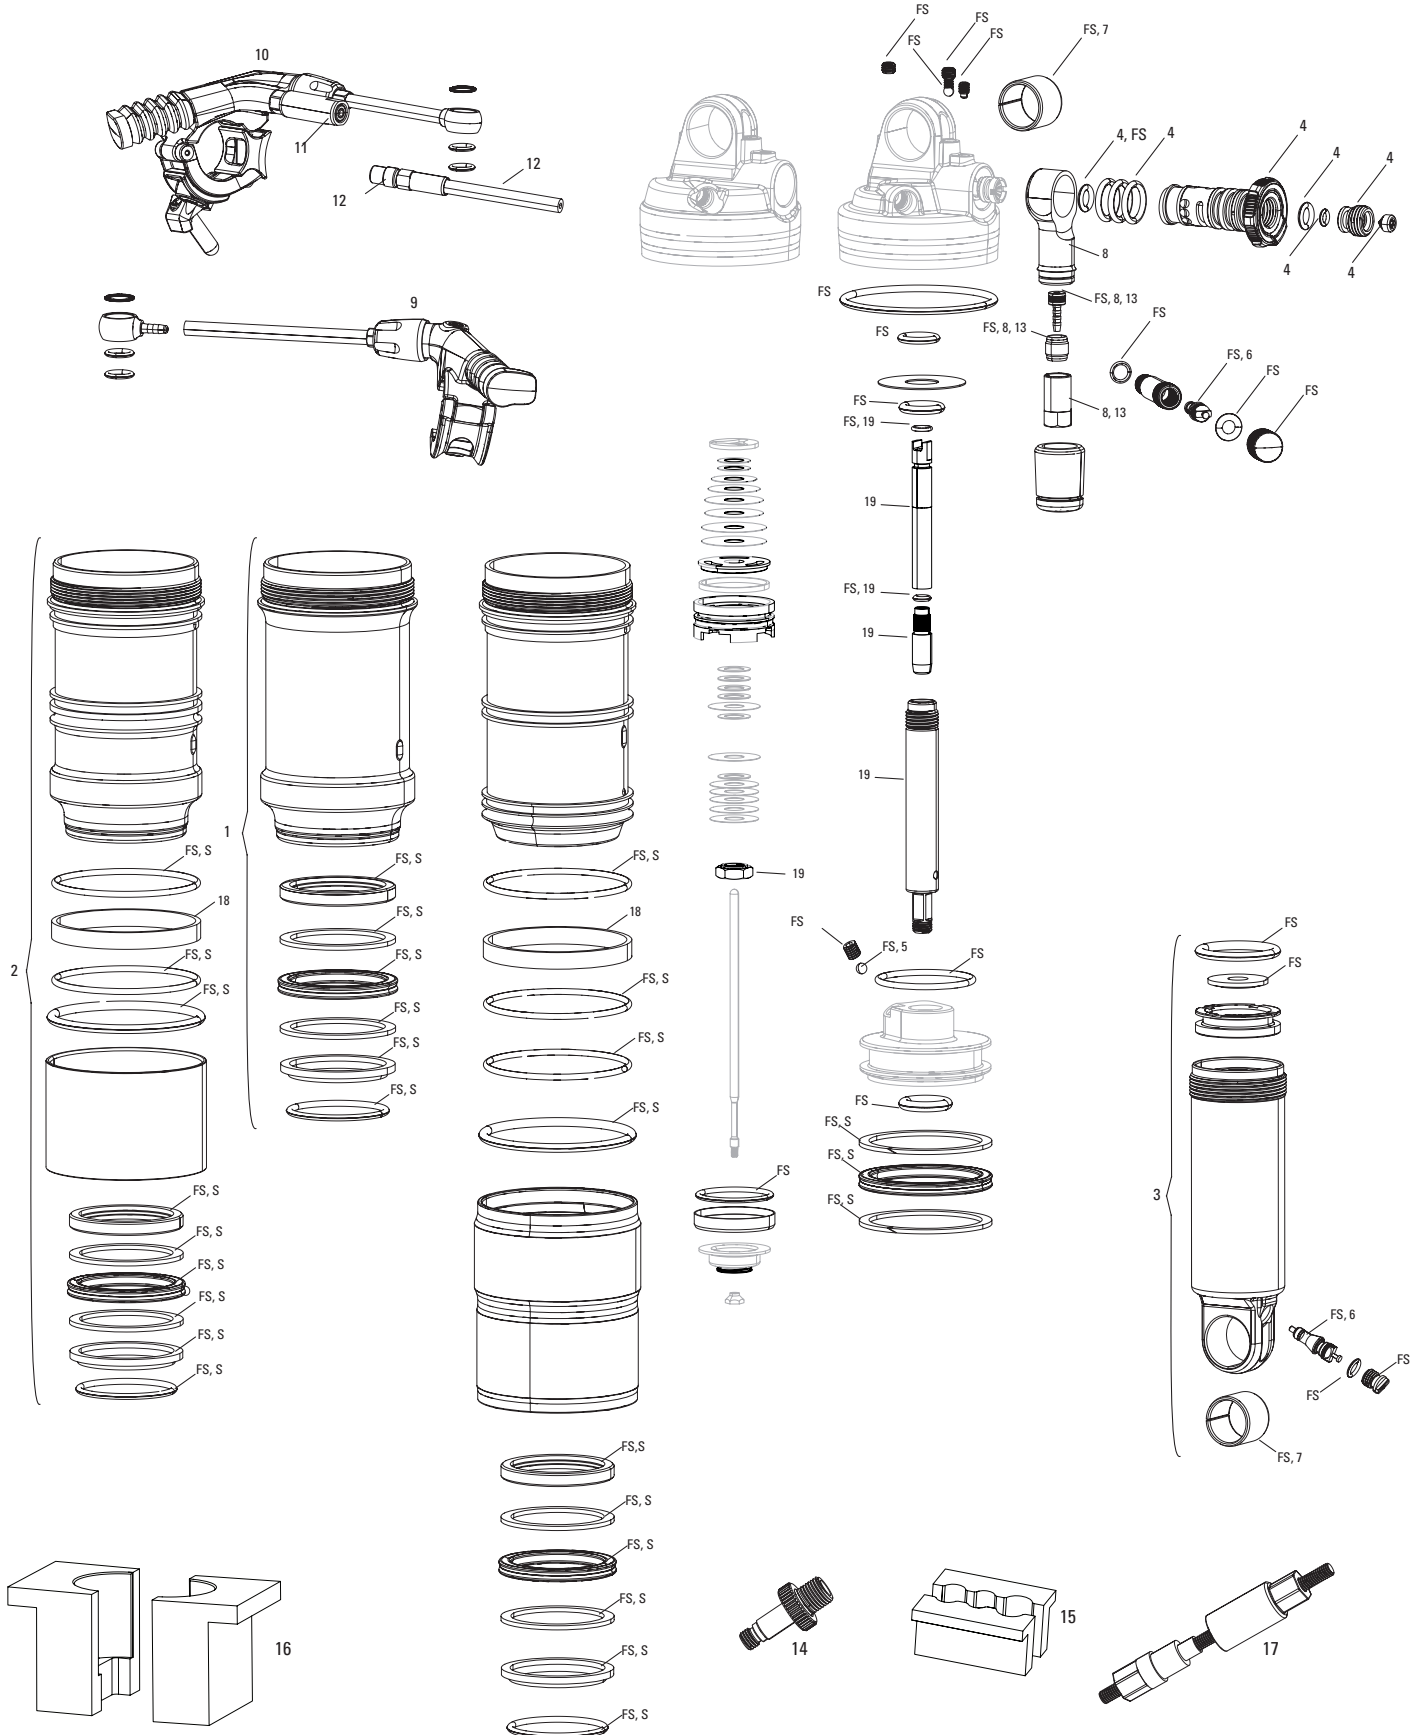

MONARCH XX B1-C2 (2014-2022)

RS-MNR-XX-B1, RS-MNR-XX-C1, RS-MNR-XX-C2

MONARCH XX B1-C2 (2014-2022)

RS-MNR-XX-B1, RS-MNR-XX-C1, RS-MNR-XX-C2