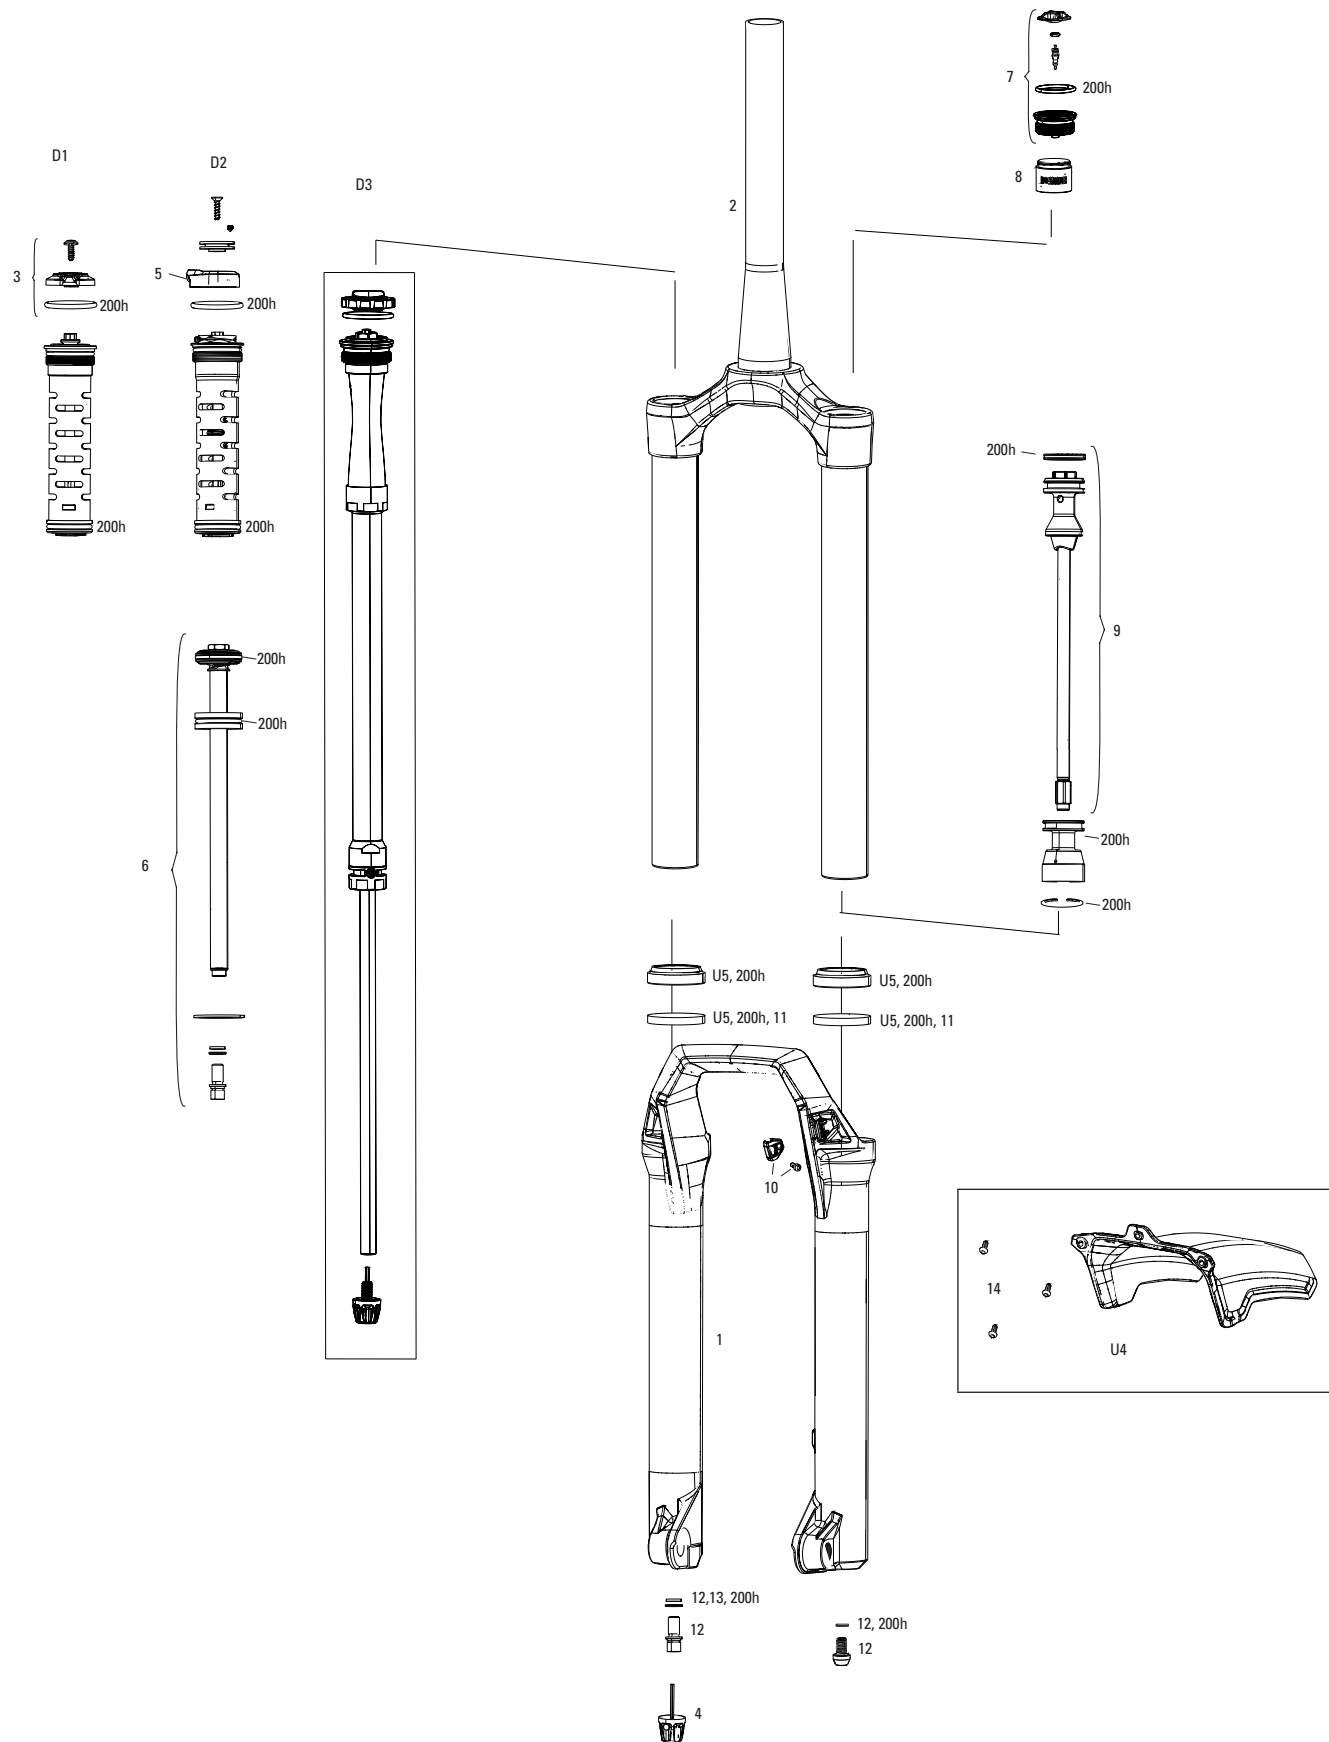

DOMAIN B1 (2022-2024)

FS-DOMN-RC-B1, FS-DOMN-R-B1

Note:

1. 200H/1 year service kits include replaceable o-rings, glide rings, retaining rings, crush washers, crush washer retainers. All air service kits include replacement schrader valve cores.
2. Decal and Maxle pages can be found in back of the catalog.