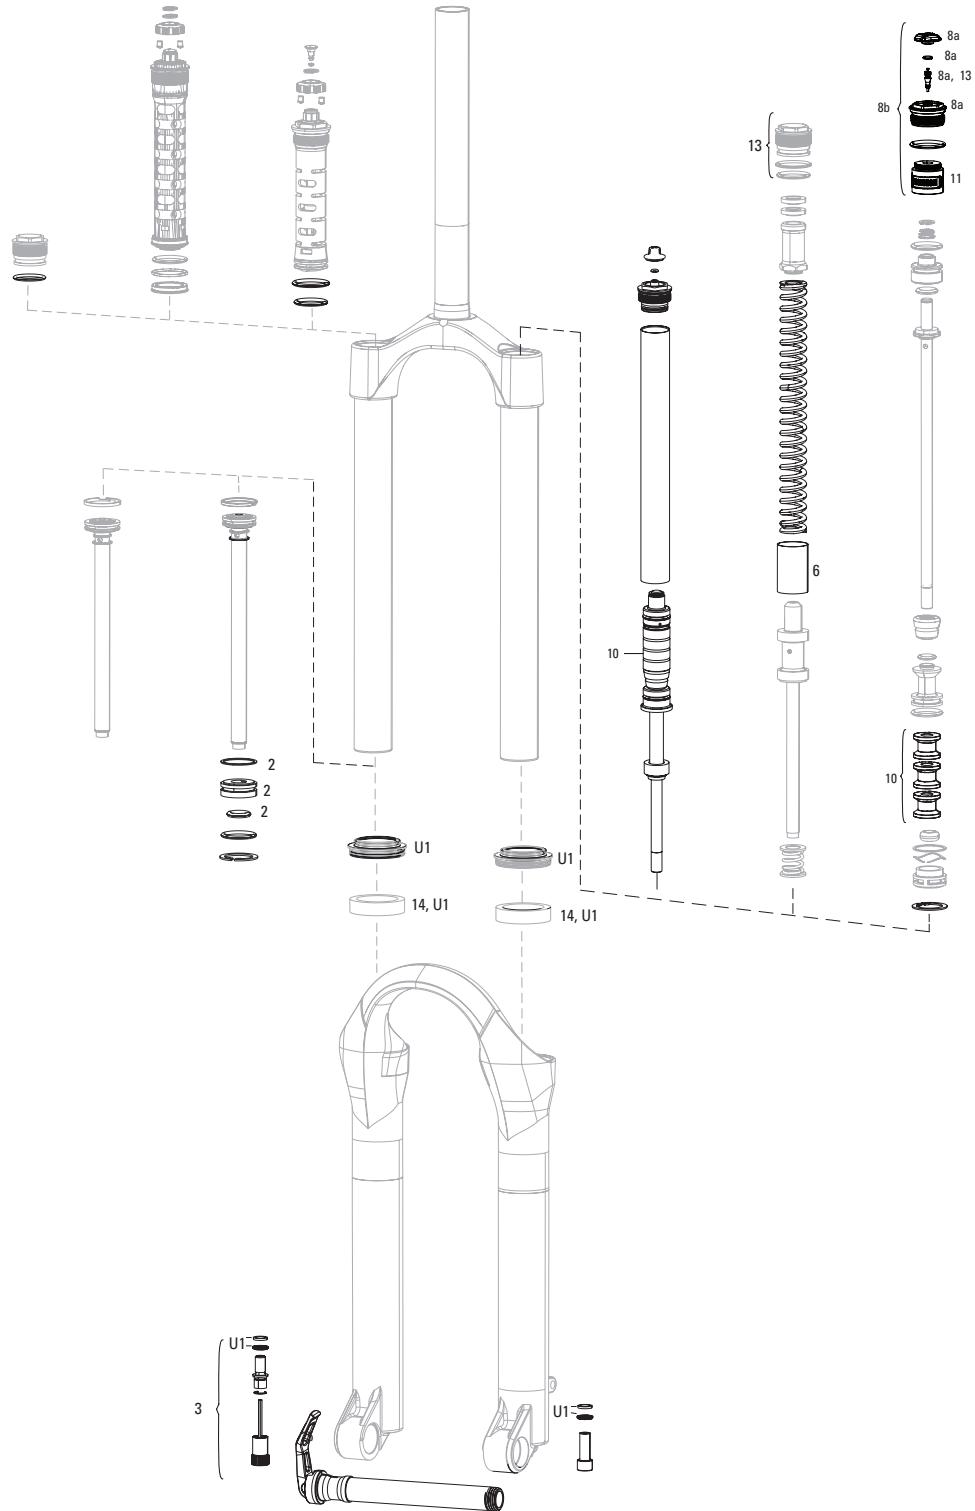

ARGYLE A1-A2 (2007-2017)

Note:

1. Full service kits include replaceable o-rings, glide rings, retaining rings, crush washers, crush washer retainers and shaft bolts/nuts. All air service kits include replacement schrader valve cores. Not all service parts are pictured. All basic service kits include the following replaceable wear items: o-rings, glide rings, dust seals, and foam rings..
2. Please note top cap, compression damper and air spring kit requirements for steel and aluminum upper tubes.
3. A complete decal and Maxle overview can be found in back of the catalog.