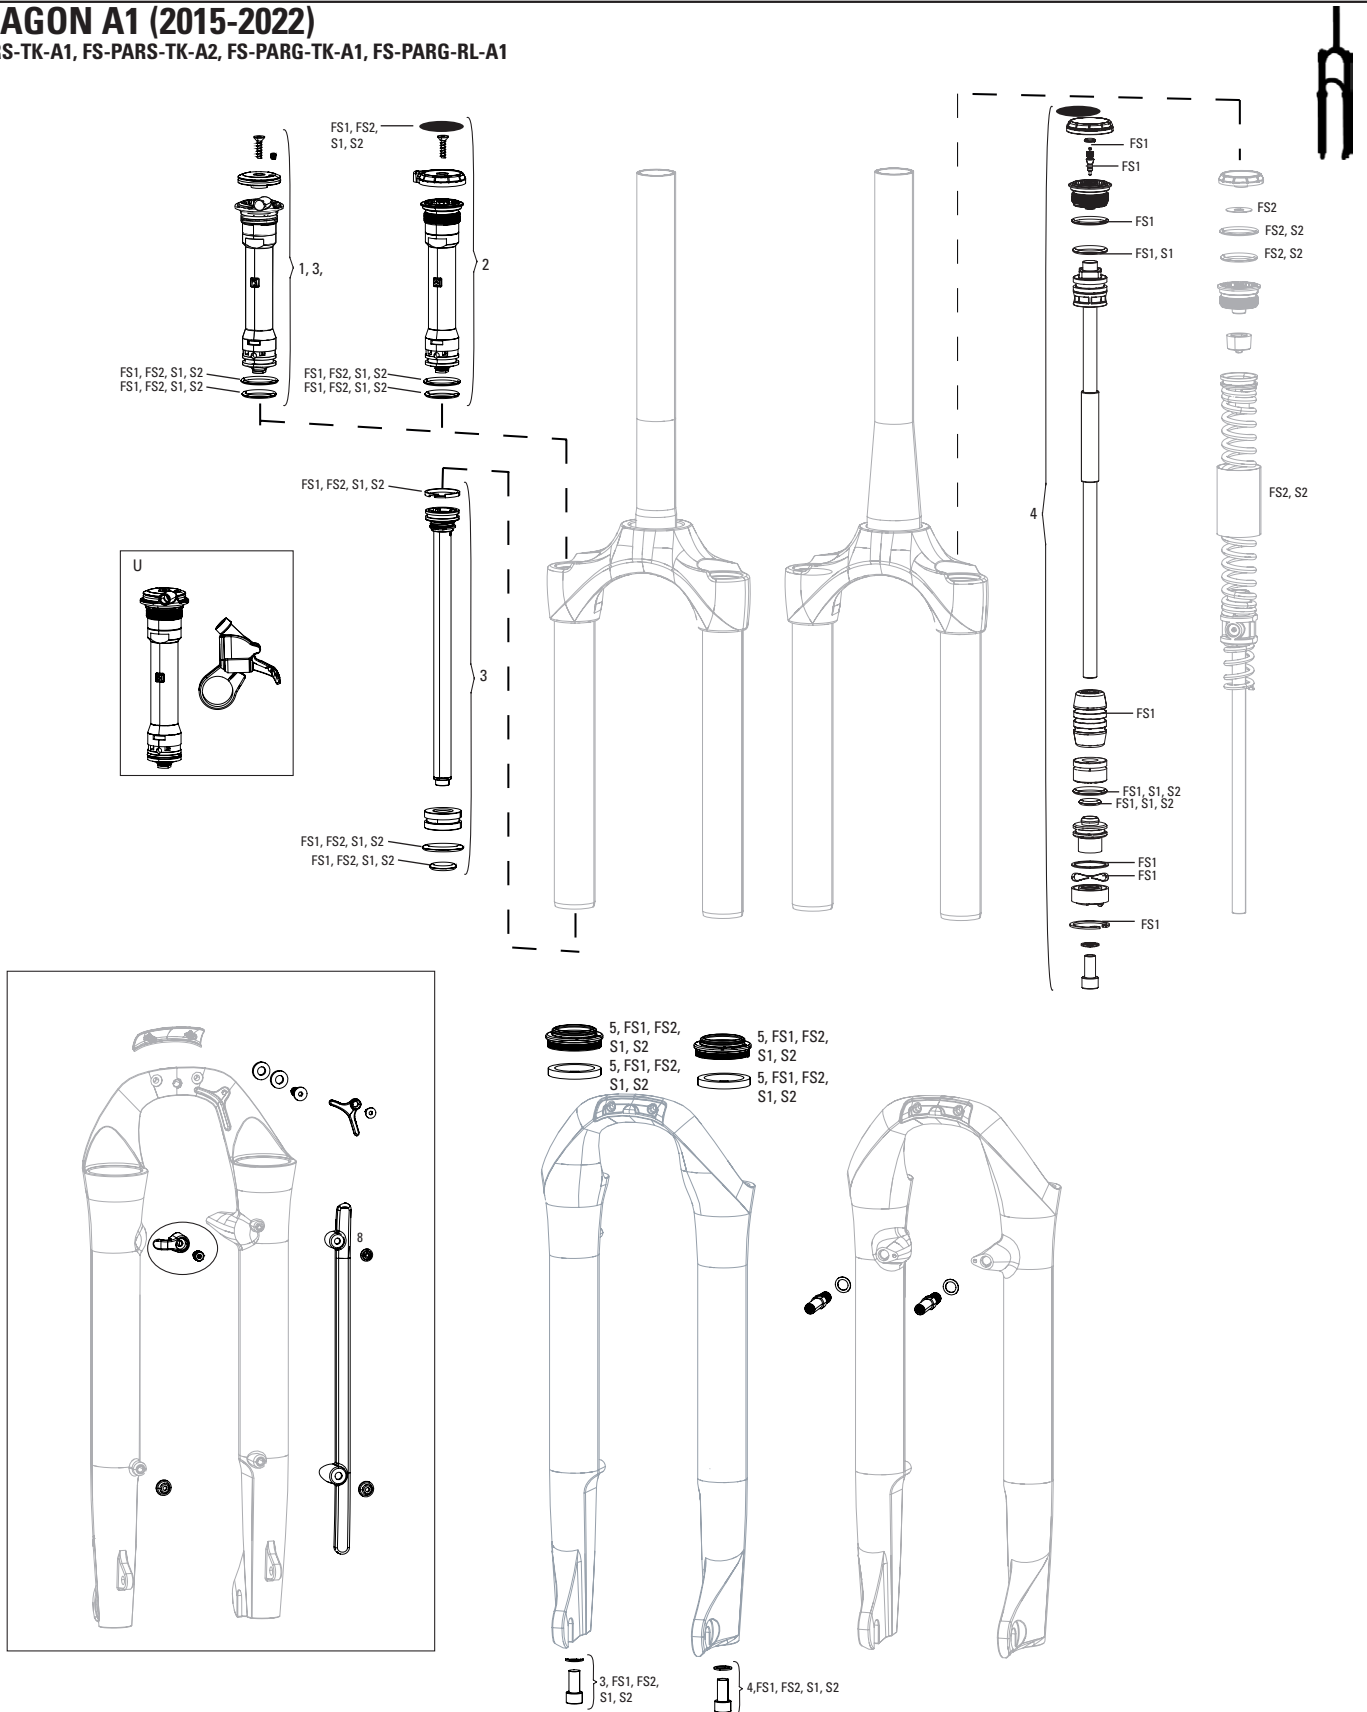

PARAGON A1 (2015-2022)

FS-PARS-TK-A1, FS-PARS-TK-A2, FS-PARG-TK-A1, FS-PARG-RL-A1

Note:

1. Full service kits include replaceable o-rings, glide rings, retaining rings, crush washers, crush washer retainers and shaft bolts/nuts. All basic service kits include the following replaceable wear items: o-rings, glide rings, dust seals, and foam rings.
2. All lower legs include bushings, foam rings and dust seals installed.
3. Paragon lower legs are only available in Post Mount or Disc Brake variants; not both together.
4. Decal page can be found in back of the catalog.