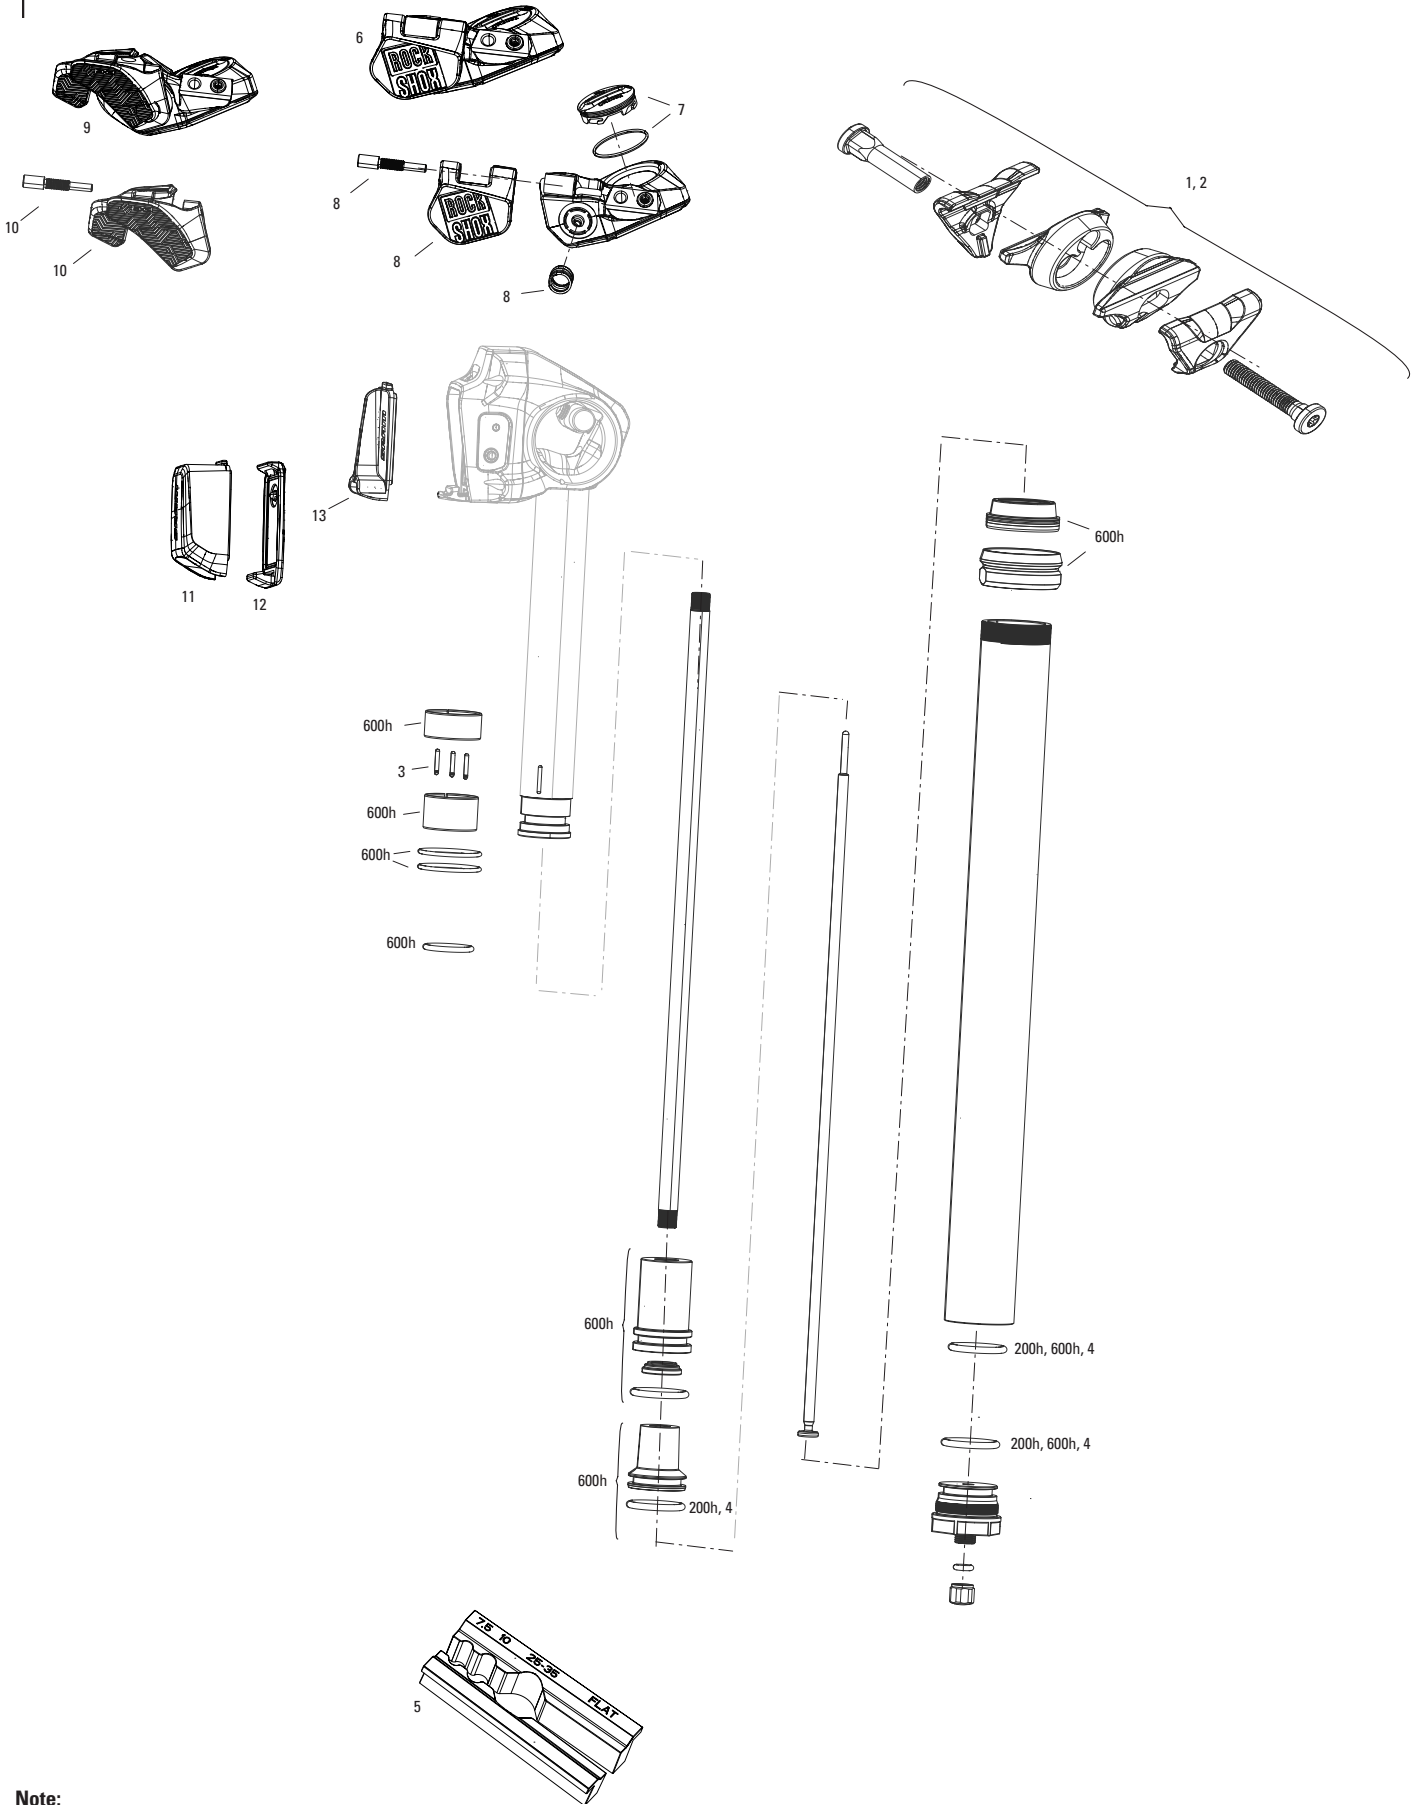

REVERB XPLR AXS A1 (2022+)

SP-RVB-XPLR-A1

Note:

1. The 2 button left controller lever does not fit the 1 button controller body.

REVERB XPLR AXS A1 (2022+)

SP-RVB-XPLR-A1

SERVICE	
200h	11.6818.051.009 SEATPOST SERVICE KIT - 200 HOUR/1 YEAR SERVICE (INCLUDES FOAM RING, BUSHINGS, & O-RINGS) - REVERB XPLR AXS 27.2 (2022) A1
600h	11.6818.051.005 SEATPOST SERVICE KIT - 600 HOUR/3 YEAR SERVICE (INCLUDES FOAM RING, TOPCAP, BUSHINGS, O-RINGS AND SEALHEAD ASSEMBLY) - REVERB XPLR AXS 27.2 (2022) A1
SPARES	
1	11.6818.054.000 SEATPOST POST CLAMP KIT - (INCLUDES CLAMP, NUTS & BOLTS) - REVERB AXS A1 (2020)/AXS XPLR A1 (2022)
2	11.6818.054.002 SEATPOST POST CLAMP KIT - FITS 10MM OVAL SADDLE RAILS (INCLUDES CLAMP, NUTS & BOLTS) - REVERB AXS A1 (2020)/AXS XPLR A1 (2022)
3	11.6818.056.005 SEATPOST STAINLESS STEEL KEYS - SIZE 1 (QTY 3) - REVERB XPLR 27.2 AXS (2022+)
3	11.6818.056.006 SEATPOST STAINLESS STEEL KEYS - SIZE 1 (QTY 12) - REVERB XPLR 27.20 AXS (2022+)
4	11.6818.057.000 SEATPOST AIR CAP O-RINGS/AIR PISTON O-RINGS - (QTY 20) - REVERB XPLR 27.2 A1 (2022)
TOOLS/GREASE/FLUIDS	
ns	11.4318.016.000 MAXIMA PLUSH DYNAMIC SUSPENSION LUBE LIGHT, 120ML BOTTLE (REPLACES 0W-30) - PIKE/REVELATION/LYRIK/YARI/BOXXER/ZEB/DOMAIN/REVERB XPLR/SHOCK AIR CANS
ns	11.4318.016.001 MAXIMA PLUSH DYNAMIC SUSPENSION LUBE LIGHT, 1 LITER BOTTLE (REPLACES 0W-30) - PIKE/REVELATION/LYRIK/YARI/BOXXER/ZEB/DOMAIN/REVERB XPLR/SHOCK AIR CANS
ns	00.4318.008.000 GREASE SRAM BUTTER 20ML SYRINGE, FRICTION REDUCING GREASE BYSLICKOLEUM - DOUBLE TIME HUB PAWLS, FORKS & REVERB SERVICE
ns	00.4318.008.001 GREASE SRAM BUTTER 10Z CONTAINER, FRICTION REDUCING GREASE BY SLICKOLEUM - DOUBLE TIME HUB PAWLS, FORKS & REVERB SERVICE
ns	00.4318.008.003 GREASE SRAM BUTTER 500ML CONTAINER, FRICTION REDUCING GREASEBY SLICKOLEUM - RECOMMENDED FOR SRAM DOUBLE TIME HUBS & WHEELS, ROCKSHOX FORKS AND REVERB SERVICE
ns	00.4315.023.010 HIGH-PRESSURE FORK/SHOCK PUMP (300 PSI MAX) ROCKSHOX
ns	00.4315.022.010 REAR SHOCK SCHRADER VALVE REMOVAL TOOL ROCKSHOX
5	00.6818.045.000 SEATPOST VISE BLOCKS - 7.5MM,10MM, 25-35MM (USED FOR REVERB SERVICE) - REVERB AXS/REVERB A1-B1/REVERB STEALTH A2-C1
ns	00.4318.012.013 ROCKSHOX GLASS FIBER REINFORCED NYLON NON-SCRATCH O-RING PICK TOOLS (QTY 5, FOR USE ON SUSPENSION PRODUCTS)
REMOTE	
6	00.3018.254.000 ELECTRONIC CONTROLLER - AXS ROCKSHOX 1 BUTTON LEFT (INCLUDES CONTROLLER W DISCRETE CLAMP) - REVERB AXS A1+ (2020+)
7	11.7018.076.001 ELECTRONIC CONTROLLER BATTERY HATCH - (INCLUDES O-RING) XX1, X01 EAGLE AXS & REVERB AXS
ns	11.7018.076.002 ELECTRONIC CONTROLLER DISCRETE CLAMP - (INCLUDING 2 BOLTS) - EAGLE / REVERB AXS
8	11.6818.052.000 SEATPOST LEVER KIT- ROCKSHOX LEFT, SINGLE (INCLUDES SPRING AND PIN) REVERB AXS
9	00.3018.289.001 ELECTRONIC CONTROLLER - AXS SRAM ROCKER 2 BUTTON LEFT (INCLUDES CONTROLLER W DISCRETE CLAMP) - EAGLE AXS/FLIGHT ATTENDANT
10	00.3018.290.001 ELECTRONIC CONTROLLER LEVER - AXS SRAM ROCKER 2 BUTTON LEFT (INCLUDES LEVER, SPRING, PIVOT PIN) - EAGLE AXS/FLIGHT ATTENDANT
BATTERY	
11	00.3018.102.000 SRAM ETAP/AXS BATTERY QTY 1
ns	00.3018.117.000 SRAM ETAP/AXS BATTERY CHARGER AND CORD
12	11.7618.006.000 ETAP BATTERY TERMINAL COVER FRONT/REAR DERAILLEUR/REVERB AXS QTY 1
13	11.7618.008.000 BATTERY BLOCK FOR ETAP/AXS FRONT & REAR DERAILLEUR AND EAGLE AXS RD, REVERB AXS QTY 1