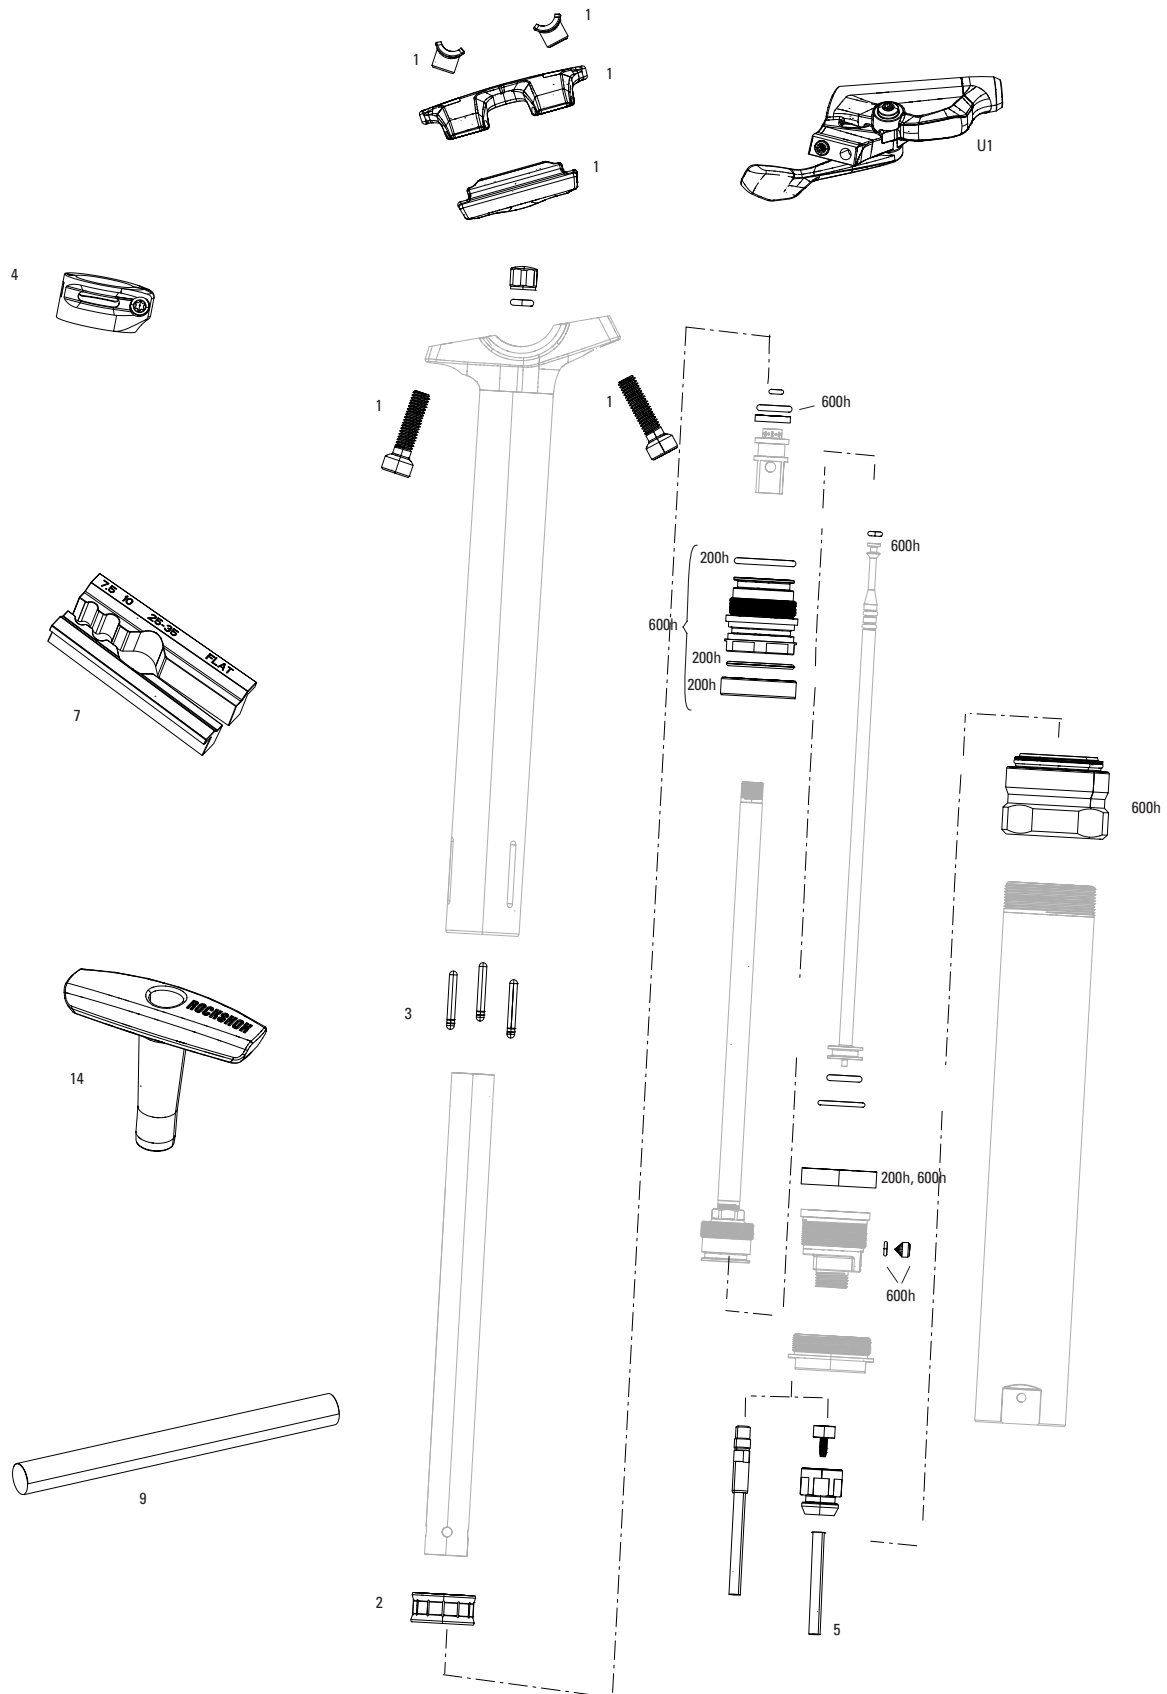

REVERB STEALTH C1 (2020+)

SP-RVB-S-C1, SP-RVB-S1X-C1

1. Discard bar, o-ring and sleeve when using 11.6815.025.030 seatpost hydraulic hose for Reverb Stealth C1 post
2. Seatpost uses Serene Fluid
3. Remote uses Reverb Fluid

REVERB STEALTH C1 (2020-2022)

SP-RVB-S-C1, SP-RVB-S1X-C1