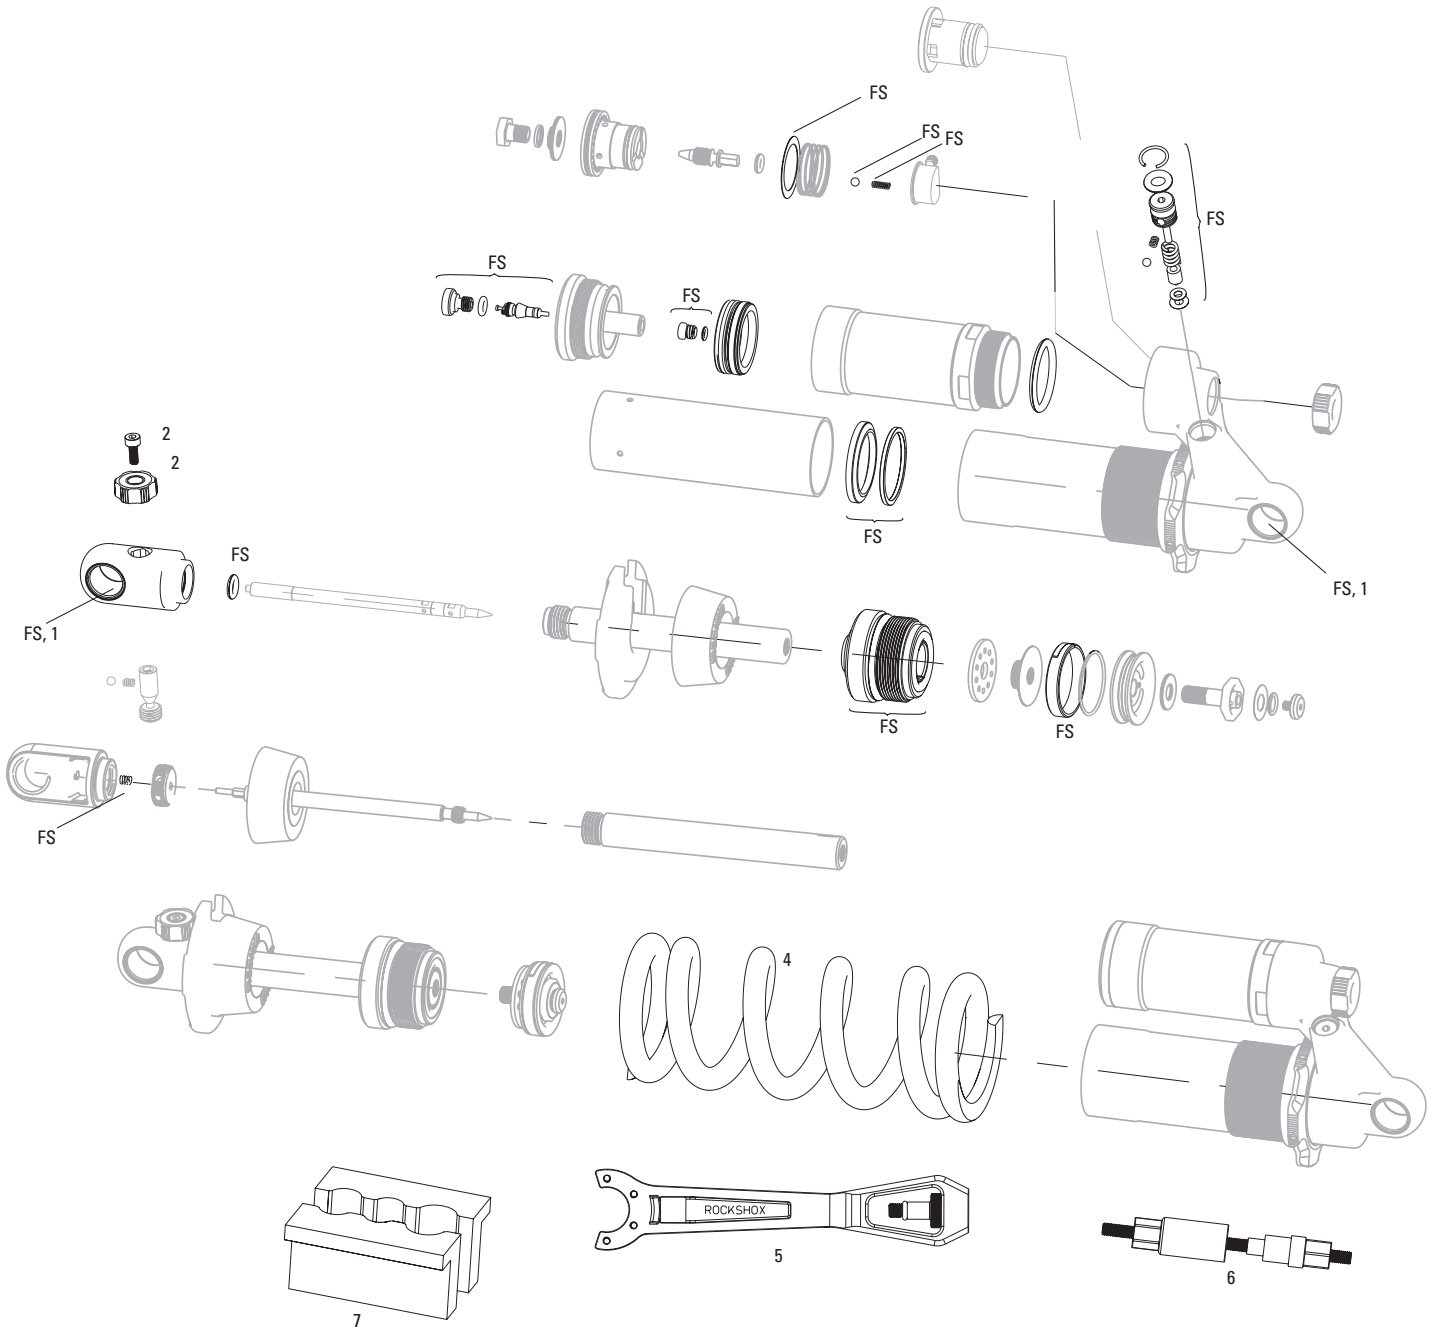

VIVID COIL A1-A2 (2008-2013)

Note:

1. Not all service parts may be visible in exploded views. Vivid Service Kit includes all o-rings, seals, glide rings, ball bearings, and detent springs.
2. Please note all model year identification in kit descriptions for compatibility.
3. Use appropriate aluminum spring collar/retainer (item 18) with spring rates 250lb - 500 lb. Use appropriate Steel spring collar/retainer (item 18) with spring rates 550lb - 650lb. See chart for reference.
4. Please refer to the Spring / Collar / Retainer Guide for the correct spring collar/retainer.
5. Use "1/2"x1/2" Rear Shock Bushing/Mount Hardware Tool" to remove and install eyelet bushing and mounting hardware.
6. Full Service kits contain updated sealhead assembly.

Spring / Collar/Retainer Guide		Shock Stroke					
		51mm 2.0in	57mm 2.25in	63mm 2.5in	70mm 2.75in	76mm 3.0in	89mm 3.5in
Spring Weight	200lb						
	250lb		n/a	n/a			
	300lb						
	350lb						
	400lb			Aluminum	Aluminum	Aluminum	
	450lb		Aluminum				
	500lb						
	550lb				Steel	Steel	Steel
600lb		Steel				n/a	
650lb			n/a	n/a