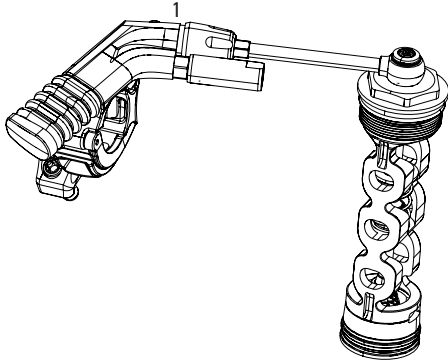

XLOC FULL SPRINT A1 (2014-2019)

1	00.4318.004.001	REMOTE UPGRADE KIT - XLOC FULL SPRINT - INCLUDES MOTION CONTROL X DNA COMP DAMPER, REAR SHOCK HYDRAULIC HOSE, BLEED SYRINGES, LEFT, MMX, BLACK - SIDB (2011-2016)
1	00.4318.004.002	REMOTE UPGRADE KIT - XLOC FULL SPRINT - INCLUDES MOTION CONTROL X DNA COMP DAMPER, REAR SHOCK HYDRAULIC HOSE, BLEED SYRINGES, RIGHT, MMX, BLACK - SIDB (2011-2016)
2	11.4315.013.070	REMOTE - XLOC FULL SPRINT LEFT GOLD ADJUSTER (INCLUDES HOSE/BANJO) - SID/REVELATION/MONARCH XX
2	11.4315.013.080	REMOTE - XLOC FULL SPRINT RIGHT GOLD ADJUSTER (INCLUDES HOSE/BANJO) - SID/REVELATION/MONARCH XX
3	11.4318.007.000	REMOTE BUTTON KIT - XLOC FULL SPRINT (INCLUDES, BUTTON, BOOT, HYDRAULIC PISTON ASSEMBLY, XLOC FULL SPRINT) -XLOC FULL SPRINT W/GOLD ADJUSTER
4	11.4318.008.000	REMOTE ADJUSTER KIT - XLOC FLOODGATE - XLOC SPRINT/FULL SPRINT - GOLD ADJUSTER 2014-2016
5	11.4018.060.000	REMOTE HYDRAULIC HOSE KIT - (INCLUDES RETAINING RING, BANJO O-RINGS & HOSE BARB O-RING) - XLOC
7	11.4318.002.020	REMOTE HYDRAULIC HOSE KIT - 2000M XLOC FULL SPRINT CONNECTAMAJIG (INCLUDES, BARB, COMPRESSION NUT & CONNECTAMAJIG) - MONARCH XX FULLSPRINT
8	11.4318.005.000	REMOTE CONNECTAMAJIG COLLAR - BLACK - REVERB/XLOC FULL SPRINT
9	11.4318.006.010	REMOTE SERVICE KIT - XLOC FULL SPRINT (INCLUDES RATCHET WHEEL & O-RINGS) - MONARCH XX/SID/REVELATION
10	11.6818.001.000	REMOTE DISCRETE PUCK - HYDRAULIC REMOTE (SPACER) FOR XLOC REMOTES QTY2
11	11.5315.049.010	DISC BRAKE LEVER CLAMP SHIFTER MOUNTING BRACKET - (MMX) LEFT -GUIDE ULT/RSC/RS/RE/R,LEVEL ULT/TLM/TL, CODE RSC/R, DB5 ELIXIR 9/7/CR MAG/X0/ XX, QTY 1
11	11.5315.049.020	DISC BRAKE LEVER CLAMP SHIFTER MOUNTING BRACKET - (MMX) RIGHT -GUIDE ULT/RSC/RS/RE/R,LEVEL ULT/TLM/TL, CODE RSC/R, DB5 ELIXIR 9/7/CR MAG/X0/ XX, QTY 1
ns	11.4315.011.030	ROCKSHOX BLEED KIT (XLOC/TOTEM) QTY 2 (INCLUDES TWO SYRINGESAND FITTINGS, ONE TORX TOOL)
ns	00.4318.007.001	ROCKSHOX STANDARD BLEED KIT (INCLUDES 2 SYRINGES/FITTINGS, REVERB HYDRAULIC FLUID, 120ML BOTTLE NEW)
ns	11.4315.021.070	ROCKSHOX REVERB HYDRAULIC FLUID, 120ML BOTTLE - REVERB A1-B1 POST/ALL REVERB REMOTES/SPRINT REMOTES
ns	11.4015.354.040	ROCKSHOX REVERB HYDRAULIC FLUID, 1 LITER BOTTLE - REVERB A1-B1 POST/ALL REVERB REMOTES/SPRINT REMOTES