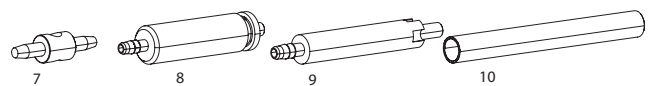

REVERB/REVERB STEALTH REMOTE A1-A2 (2011-2016)

RM-RVB-A1, RM-RVB-A2

Note:
1. A1 - Remote silver adjuster knob - compatible with A1 Reverb only (2011-2013)
2. A2 - Remote black adjuster knob - compatible with A2 & B1 Reverb only (2013-2016)
3. A1 - specific parts not compatible with A2

REVERB / REVERB STEALTH REMOTE A1-A2 (2011-2016)

RM-RVB-A1, RM-RVB-A2

REMOTE A2	
2	11.6815.026.050 REMOTE - REVERB (LEFT ABOVE/RIGHT BELOW) MMX (INCLUDES REMOTE, MMX CLAMP, DISCRETE PUCK, 2000MM HOSE, BARB, NEW STRAIN RELIEF) - REVERB A2
2	11.6815.026.060 REMOTE - REVERB (RIGHT ABOVE/LEFT BELOW) MMX (INCLUDES REMOTE, MMX CLAMP, DISCRETE PUCK, 2000MM HOSE, BARB, NEW STRAIN RELIEF) - REVERB A2
MATCHMAKER CLAMP	
3	11.5315.049.010 DISC BRAKE LEVER CLAMP SHIFTER MOUNTING BRACKET - (MMX) LEFT -GUIDE ULT/RSC/RS/RE/R,LEVEL ULT/TLM/TL, CODE RSC/R, DB5 ELIXIR 9/7/CR MAG/X0/ XX, QTY 1
3	11.5315.049.020 DISC BRAKE LEVER CLAMP SHIFTER MOUNTING BRACKET - (MMX) RIGHT -GUIDE ULT/RSC/RS/RE/R,LEVEL ULT/TLM/TL, CODE RSC/R, DB5 ELIXIR 9/7/CR MAG/X0/ XX, QTY 1
4	11.6818.001.000 REMOTE DISCRETE PUCK - HYDRAULIC REMOTE (SPACER) FOR XLOC REMOTES QTY2
BARBS	
5	11.6815.022.010 SEATPOST HOSE BARB - REVERB POST (QTY 1) - REVERB
5	11.6815.022.020 SEATPOST HOSE BARB - REVERB POST (QTY 10) - REVERB
6	11.6815.022.030 REMOTE HOSE BARB - REVERB REMOTE (QTY 1) - REVERB
6	11.6815.022.040 REMOTE HOSE BARB - REVERB REMOTE (QTY 10) - REVERB
TOOLS	
7	00.6815.066.030 SEATPOST BARB CONNECTOR - REVERB STEALTH
8	00.6815.066.020 SEATPOST BLEED TOOL - REVERB
9	00.6815.066.010 SEATPOST OIL HEIGHT TOOL - REVERB
10	00.6818.043.000 SEATPOST IFP HEIGHT TOOL (210MM LENGTH) - REVERB AXS/REVERB A1-B1/REVERB STEALTH A2-C1
11	11.6815.025.010 SEATPOST HYDRAULIC HOSE - (2000MM) KIT (INCLUDES NEW HOSE, NEW STRAIN RELIEF, NEW BARB) - REVERB A1-B1
12	11.6818.055.000 SEATPOST BLEED SCREW - REVERB STEALTH & REVERB REMOTE (INCLUDES BLEED SCREWS & O-RINGS) (QTY 10) REVERB REMOTE A1-A2, REVERB STEALTH A1-C1 (2011-2020)