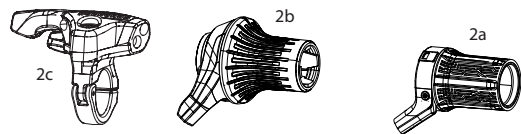

SID SL (32MM) C1 (2021-2023)

FS-SIDS-BSE-C1, FS-SIDS-SEL-C1, FS-SIDS-SELP-C1, FS-SIDS-ULT-C1

Charger Race Day 2

Note:

1. 2 Position dampers are compatible with OneLoc and 2P TwistLoc remotes.
2. 3 Position dampers are compatible with 3p TwistLoc remotes.
3. Complete damper upgrade kit required to convert from Crown Adjust to Cable Remote Adjust.
4. Decal and Maxle pages can be found in back of the catalog.
5. 15x110 Boost Maxle not compatible with 32mm SID C1, use 15x100 Maxle. See parts page for compatible parts.