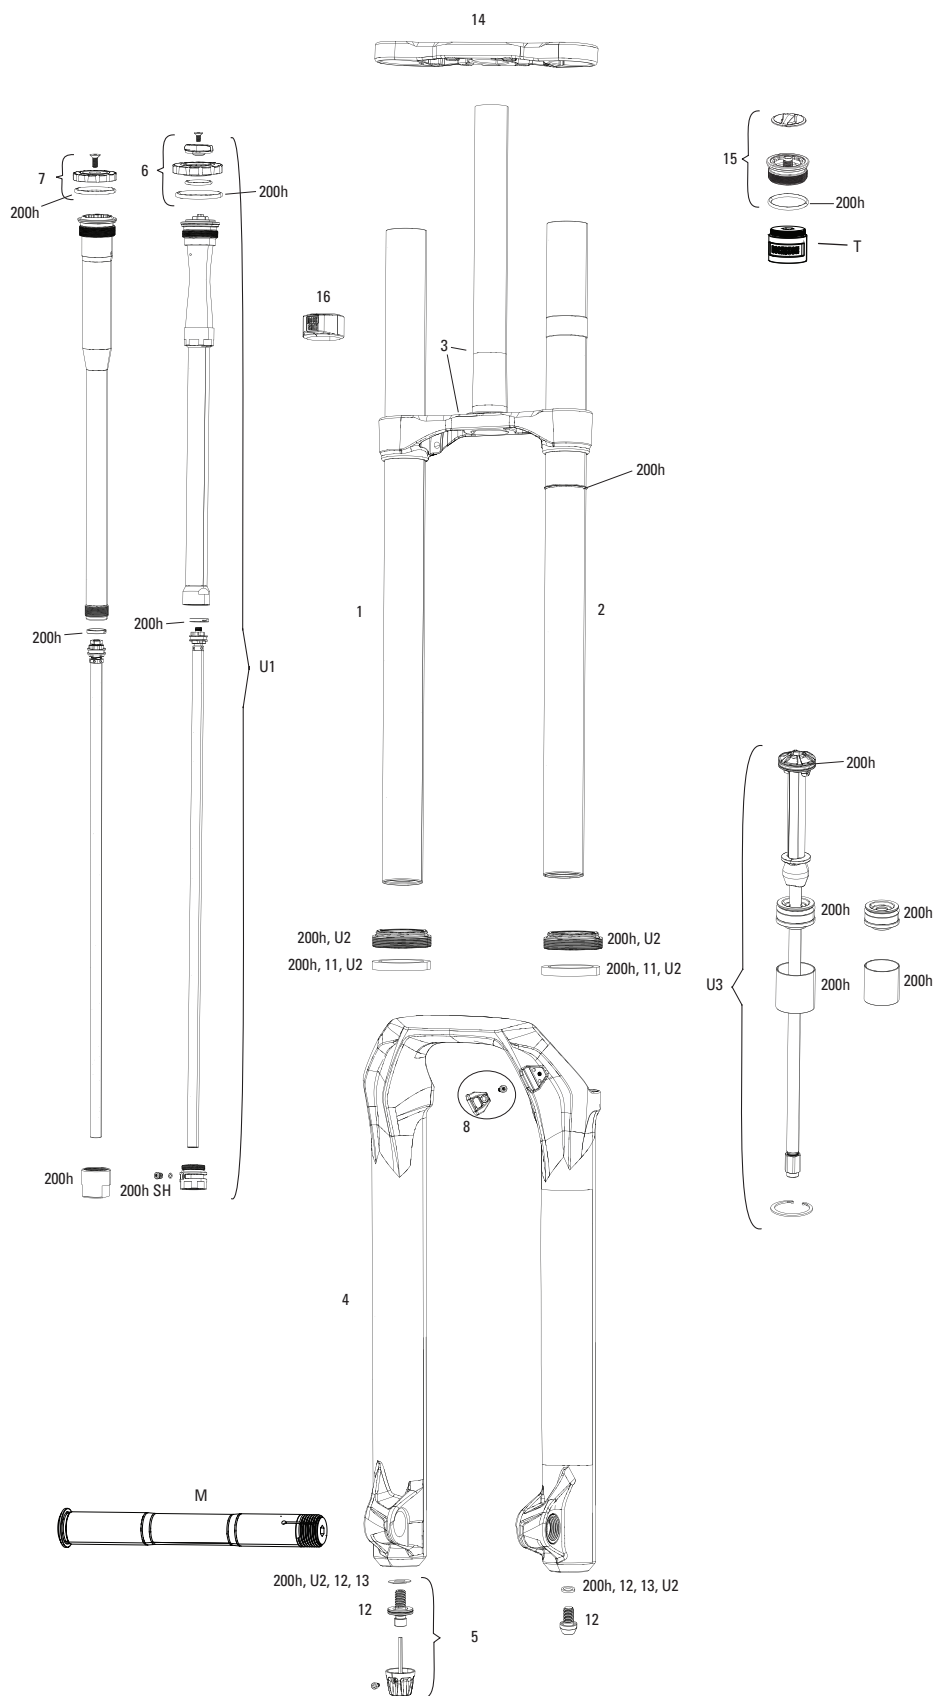

DAMPER

8	11.4018.082.004	FORK REBOUND DAMPER KNOB KIT - (INCLUDES ADJUSTER KNOB & BOLT) - CHARGER RC2/RCT2/RCT R - LYRIK, PIKE, BOXXER, ZEB
9	11.4018.082.005	FORK COMPRESSION DAMPER KNOB KIT - CHARGER 2/2.1 RC2 CROWN - LYRIK RC2 C1/ULTIMATE RC2 C2 (2019+)/PIKE RC2 ULTIMATE B3 (2020+)
10	11.4018.082.006	FORK COMPRESSION DAMPER KNOB KIT - CHRC CROWN- LYRIK RC SELECT+ C2 (2020+)/PIKE RC SELECT+ B3 (2020+)/BOXXER RC C1/RC SELECT C2 (2019+)
SH	11.4018.107.000	FORK DAMPER SEALHEAD ASSEMBLY - CHARGER 2.1 - LYRIK RCT3 B1+/RC C1+, PIKE RCT3 B1+/RC2 C1+, BOXXER RC2 C1+, LYRIK/PIKE/BOXXER SELECT/SELECT+/ULTIMATE (RC2/RCT3) C2+
SH	11.4018.107.001	FORK DAMPER SEALHEAD ASSEMBLY - CHARGER 2.1 - LYRIK RCT3 B1+/RC C1+, PIKE RCT3 B1+/RC2 C1+, BOXXER RC2 C1+, LYRIK/PIKE/BOXXER SELECT/SELECT+/ULTIMATE (RC2/RCT3) C2 - BULK, QTY10

SPARES

11	11.4018.115.002	FORK HOSE CLAMP - BOXXER C1+ (2019+) GREY
13	11.4018.028.005	FORK FOAM RING KIT - 35MM X 6MM (QTY 20) - PIKE A1-B4/LYRIK A1-C3/YARI A1-B3/BOXXER A1-C2/DOMAIN DUAL CROWN A1/PSYLO A1+
14	11.4015.403.090	FORK SHAFT FASTENER KIT - (INCLUDES SHAFT BOLTS & CRUSH WASHERS) - REVELATION RC A1+/YARI CHRC A1+, LYRIK/PIKE/PIKE DJ/BOXXER/ZEB CHARGER A1+
15	11.4015.259.000	FORK CRUSH WASHERS - 8MM (QTY 50)
ns	11.4308.327.002	AIR VALVE KIT - SCHRADER CORE (QTY 2) - FORKS/SHOCKS/REVERB
ns	11.4018.059.000	FORK CALIPER SPACER KIT - 3S (ALLOWS FOR 203MM BRAKE ROTOR) - BOXXER B1+/ZEB A1+
16	11.4018.127.000	FORK CRUSH WASHERS (FLANGED 8MM) QTY 50 (ZEB , BOXXER 35MM, 35G, 35S, REVELATION RC/CHRC, YARI, PIKE RC B1+, LYRIK RC C1+
ns	11.4118.107.000	SCHRADER AIR CAP - (INCLUDES CAP AND O-RING) - ROCKSHOX UNIVERSAL AIR CAP FOR FORKS AND SHOCKS

TOOLS/GREASE/FLUIDS

ns	00.4318.032.000	FORK LOWER LEG DUST SEAL INSTALLATION TOOL 35MM (FOR FLANGELESS AND FLANGED DUST SEALS)
ns	00.4315.023.010	HIGH-PRESSURE FORK/SHOCK PUMP (300 PSI MAX) ROCKSHOX
ns	00.4315.023.040	HIGH-PRESSURE FORK/SHOCK PUMP (300 PSI MAX) ROCKSHOX DIGITALGAUGE
ns	00.4315.022.010	REAR SHOCK SCHRADER VALVE REMOVAL TOOL ROCKSHOX
ns	11.4318.016.000	MAXIMA PLUSH DYNAMIC SUSPENSION LUBE LIGHT, 120ML BOTTLE (REPLACES 0W-30) - PIKE/REVELATION/LYRIK/YARI/BOXXER/ZEB/DOMAIN/REVERB XPLR/SHOCK AIR CANS
ns	11.4318.016.001	MAXIMA PLUSH DYNAMIC SUSPENSION LUBE LIGHT, 1 LITER BOTTLE (REPLACES 0W-30) - PIKE/REVELATION/LYRIK/YARI/BOXXER/ZEB/DOMAIN/REVERB XPLR/SHOCK AIR CANS
ns	11.4318.016.002	MAXIMA PLUSH DYNAMIC SUSPENSION LUBE HEAVY, 120ML BOTTLE - SID/SIDSL/RUDY/PIKE/LYRIK/ZEB - LOWER LEGS/AIR SPRINGS
ns	11.4318.016.003	MAXIMA PLUSH DYNAMIC SUSPENSION LUBE HEAVY, 1 LITER BOTTLE - SID/SIDSL/RUDY/PIKE/LYRIK/ZEB - LOWER LEGS/AIR SPRINGS
ns	11.4115.094.030	MAXIMA SUSPENSION OIL PLUSH, 3WT 1 LITER BOTTLE - REAR SHOCK/CHARGER DAMPER
ns	00.4318.007.000	ROCKSHOX CHARGER DAMPER STANDARD BLEED KIT (INCLUDES SYRINGE, CHARGER1 FITTING, STANDARD FITTING, SUSPENSION OIL 3W) - CHARGER/RACEDAY DAMPERS
ns	00.4318.008.000	GREASE SRAM BUTTER 20ML SYRINGE, FRICTION REDUCING GREASE BYSLICKOLEUM - DOUBLE TIME HUB PAWLS, FORKS & REVERB SERVICE
ns	00.4318.008.001	GREASE SRAM BUTTER 10Z CONTAINER, FRICTION REDUCING GREASE BY SLICKOLEUM - DOUBLE TIME HUB PAWLS, FORKS & REVERB SERVICE
ns	00.4318.008.003	GREASE SRAM BUTTER 500ML CONTAINER, FRICTION REDUCING GREASE BY SLICKOLEUM - RECOMMENDED FOR SRAM DOUBLE TIME HUBS & WHEELS, ROCKSHOX FORKS AND REVERB SERVICE
ns	00.4318.012.013	ROCKSHOX GLASS FIBER REINFORCED NYLON NON-SCRATCH O-RING PICK TOOLS (QTY 5, FOR USE ON SUSPENSION PRODUCTS)

BOXXER C1 (2019)
FS-BXR-RC-C1, FS-BXR-WC-C1

Note:
1. To change offset purchase upper and lower crown together (matching offset)
2. BoXXer C1 forks have a 200mm post mount brake.