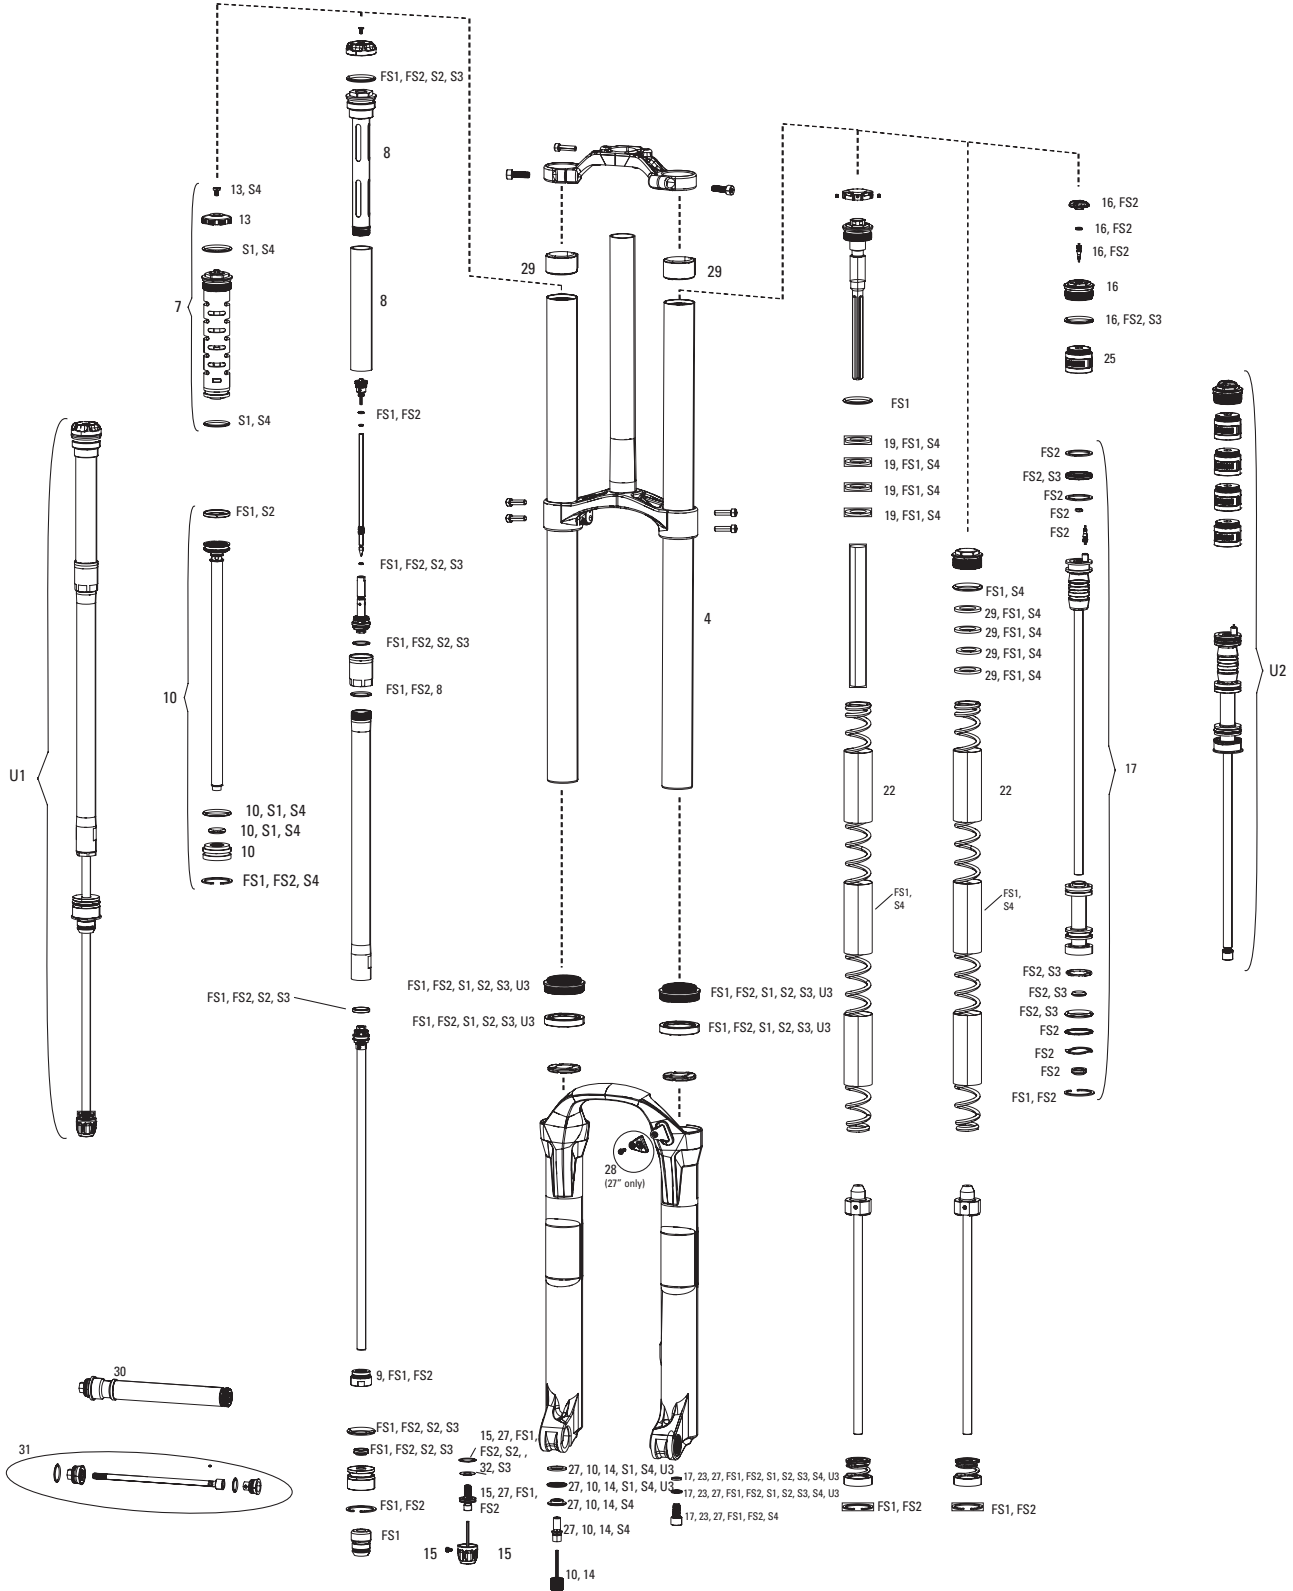

BOXXER 35mm B1-B2 (2015-2018)

FS-BXR-RC-B1, FS-BXR-WC-B1, FS-BXR-RC-B2, FS-BXR-WC-B2

Note:

1. Full service kits include replaceable o-rings, glide rings, retaining rings, crush washers, crush washer retainers and shaft bolts/nuts. All air service kits include replacement schrader valve cores.
2. BoXXer 26" forks have a 160 post mount brake and 27.5" forks have a 200mm post mount brake.
3. For Bottomless Token options, please see the respective page listed in the index.
4. A complete decal and maxle overview can be found in back of the catalog.
5. BoXXer B1-B2 series is non-boost spacing