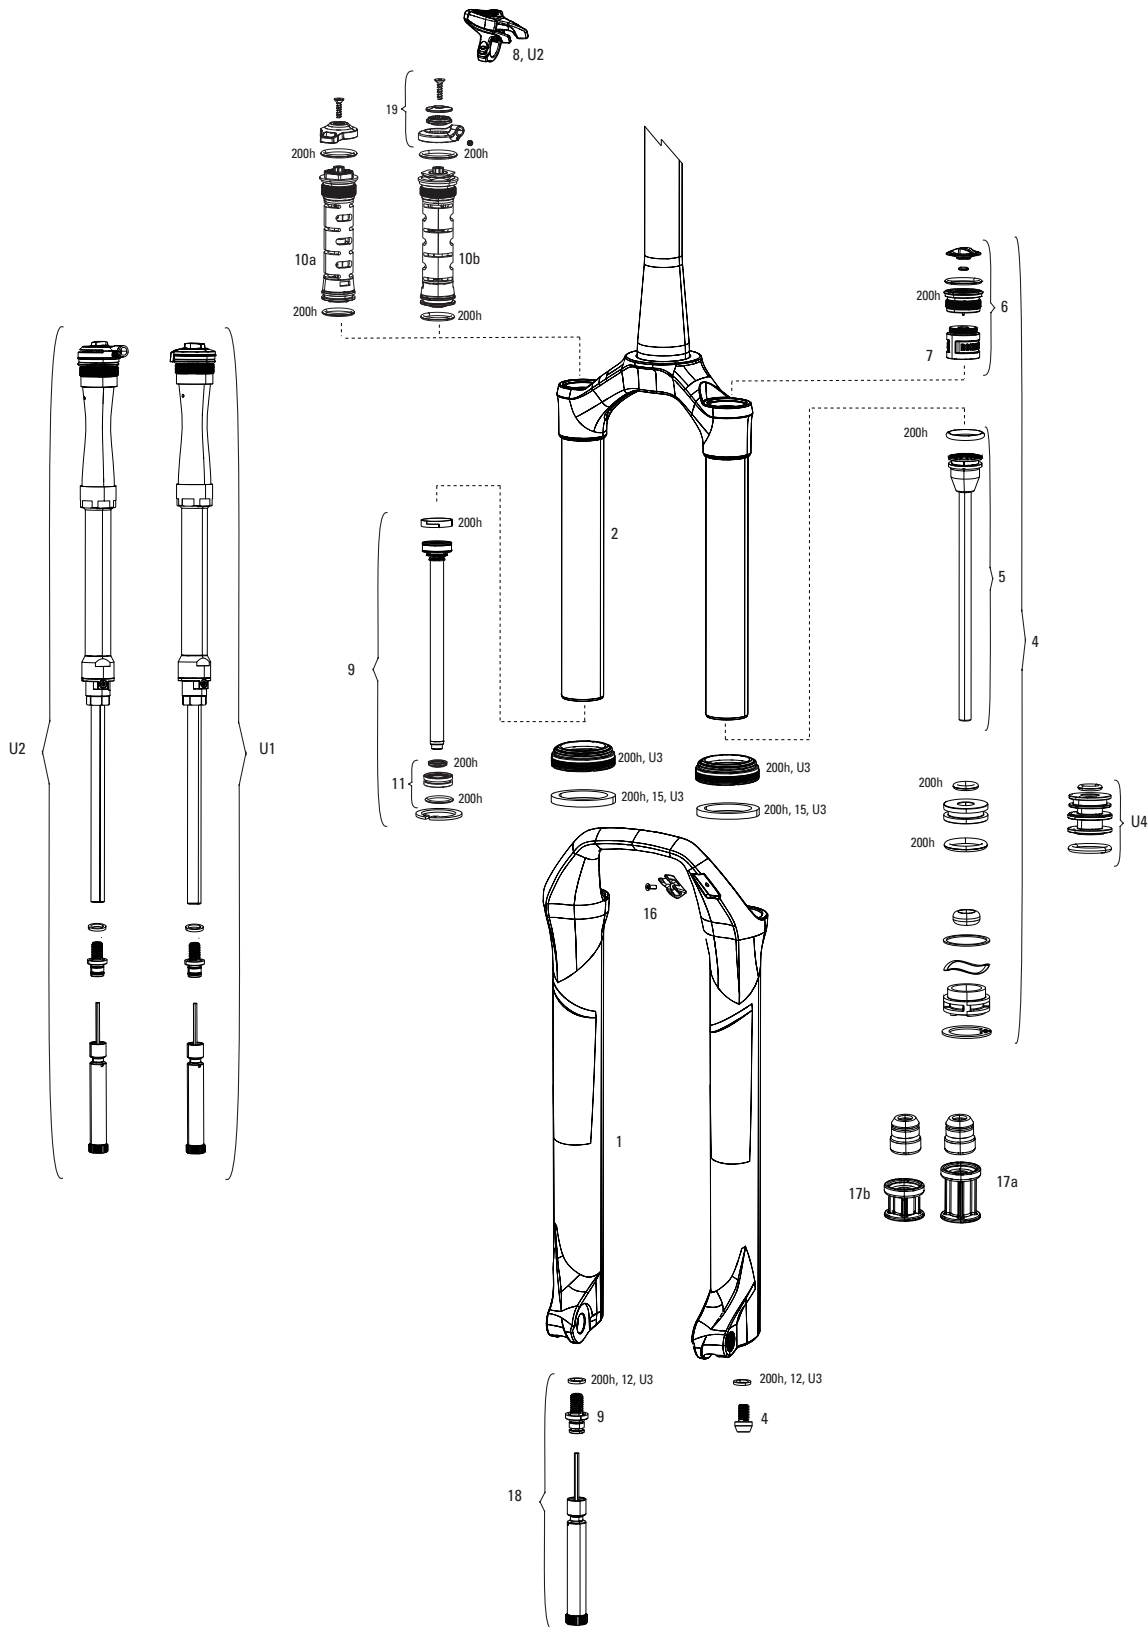

REBA-10 Boost - A7-A9 (2018-2025)

FS-REBA-10B-A7, FS-REBA-10B-A8, FS-REBA-10B-A9

Note:

1. Reba-10 max travel is 100mm.
2. Reba-10 Boost stock configurations were 80, 90 and 100mm.
3. Convert from Crown Adjust to Cable Remote Adjust: complete damper upgrade kit
4. Decal and Maxle pages can be found in back of the catalog.
5. Part descriptions on the following page that include a "B" are specifically for "Boost" forks. Parts that include an "NB" are specifically for "non-Boost" forks. Parts without either designation are compatible with both Boost and non-Boost forks.