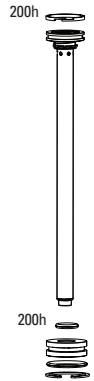

35 GOLD RL A1-A2 (2020-2024)

FS-35G-RL-A1, FS-35G-RL-A2

1. **Note:**
1. 200h service kits include replaceable o-rings, glide rings, retaining rings, crush washers, crush washer retainers and shaft bolts/nuts. All air service kits include replacement schrader valve cores.
  2. EMTB (fender mount) lower leg and CSU are not cross-compatible with non-fender CSU and lower leg variants.
  3. Convert from Crown Adjust to Remote Adjust: Remote compression damper, remote compression adjuster spool, cable clamp and remote lever assembly.
  4. Decal and Maxle pages can be found in back of the catalog.