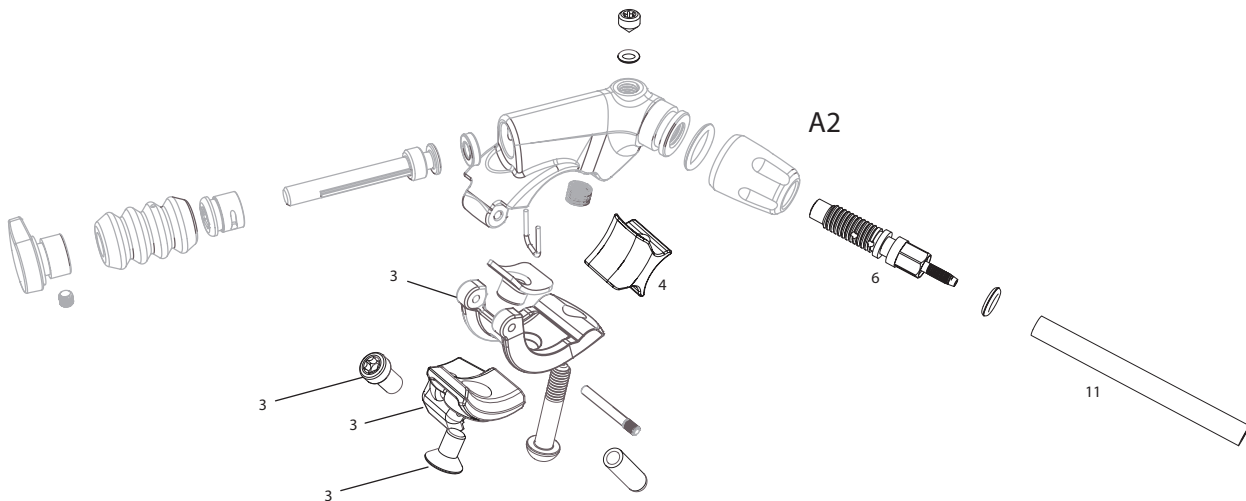

REVERB/REVERB STEALTH REMOTE A1-A2 (2011-2016)

RM-RVB-A1, RM-RVB-A2

Note:
1. A1 - Remote silver adjuster knob - compatible with A1 Reverb only (2011-2013)
2. A2 - Remote black adjuster knob - compatible with A2 & B1 Reverb only (2013-2016)
3. A1 - specific parts not compatible with A2

REVERB / REVERB STEALTH REMOTE A1-A2 (2011-2016)

RM-RVB-A1, RM-RVB-A2

REMOTE A2	
2	11.6815.026.050 REMOTE - REVERB (LEFT ABOVE/RIGHT BELOW) MMX (INCLUDES REMOTE, MMX CLAMP, DISCRETE PUCK, 2000MM HOSE, BARB, NEW STRAIN RELIEF) - REVERB A2
2	11.6815.026.060 REMOTE - REVERB (RIGHT ABOVE/LEFT BELOW) MMX (INCLUDES REMOTE, MMX CLAMP, DISCRETE PUCK, 2000MM HOSE, BARB, NEW STRAIN RELIEF) - REVERB A2
MATCHMAKER CLAMP	
3	11.5315.049.010 DISC BRAKE LEVER CLAMP SHIFTER MOUNTING BRACKET - (MMX) LEFT -GUIDE ULT/RSC/RS/RE/R,LEVEL ULT/TLM/TL, CODE RSC/R, DB5 ELIXIR 9/7/CR MAG/X0/ XX, QTY 1
3	11.5315.049.020 DISC BRAKE LEVER CLAMP SHIFTER MOUNTING BRACKET - (MMX) RIGHT -GUIDE ULT/RSC/RS/RE/R,LEVEL ULT/TLM/TL, CODE RSC/R, DB5 ELIXIR 9/7/CR MAG/X0/ XX, QTY 1
4	11.6818.001.000 REMOTE DISCRETE PUCK - HYDRAULIC REMOTE (SPACER) FOR XLOC REMOTES QTY2
BARBS	
5	11.6815.022.010 SEATPOST HOSE BARB - REVERB POST (QTY 1) - REVERB
5	11.6815.022.020 SEATPOST HOSE BARB - REVERB POST (QTY 10) - REVERB
6	11.6815.022.030 REMOTE HOSE BARB - REVERB REMOTE (QTY 1) - REVERB
6	11.6815.022.040 REMOTE HOSE BARB - REVERB REMOTE (QTY 10) - REVERB
TOOLS	
7	00.6815.066.030 SEATPOST BARB CONNECTOR - REVERB STEALTH
8	00.6815.066.020 SEATPOST BLEED TOOL - REVERB
9	00.6815.066.010 SEATPOST OIL HEIGHT TOOL - REVERB
10	00.6818.043.000 SEATPOST IFP HEIGHT TOOL (210MM LENGTH) - REVERB AXS/REVERB A1-B1/REVERB STEALTH A2-C1
11	11.6815.025.010 SEATPOST HYDRAULIC HOSE - (2000MM) KIT (INCLUDES NEW HOSE, NEW STRAIN RELIEF, NEW BARB) - REVERB A1-B1
12	11.6818.055.000 SEATPOST BLEED SCREW - REVERB STEALTH & REVERB REMOTE (INCLUDES BLEED SCREWS & O-RINGS) (QTY 10) REVERB REMOTE A1-A2, REVERB STEALTH A1-C1 (2011-2020)