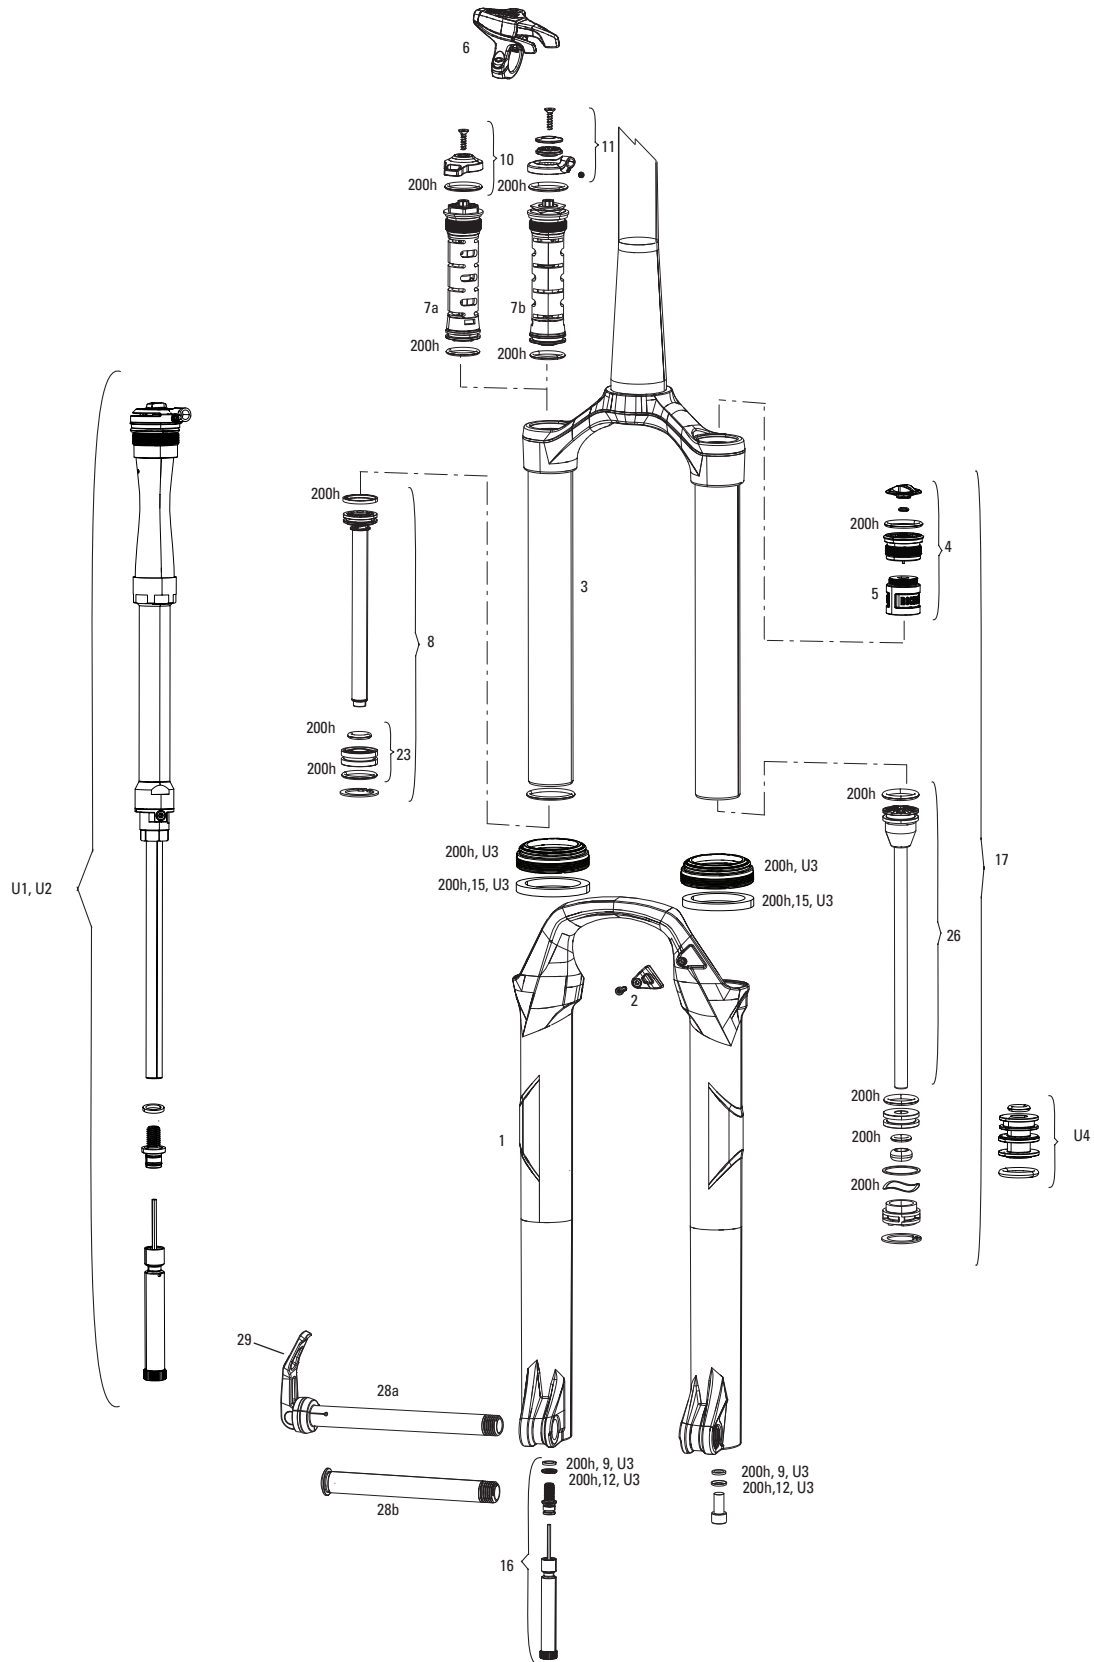

REBA-12 Boost - A5-A9 (2016-2025)

FS-REBA-12B-A5, FS-REBA-12B-A6, FS-REBA-12B-A7, FS-REBA-12B-A8, FS-REBA-12B-A9

Note:

- 1. Reba-12 max travel is 120mm.
- 2. Reba-12 nonBoost stock configurations were 80,90,100,110, and 120mm.
- 3. Convert from Crown Adjust to Cable Remote Adjust: complete damper upgrade kit
- 4. Decal and Maxle pages can be found in back of the catalog.
- 5. Part descriptions on the following page that include a "B" are specifically for "Boost" forks. Parts that include an "NB" are specifically for "non-Boost" forks. Parts without either designation are compatible with both Boost and non-Boost forks.