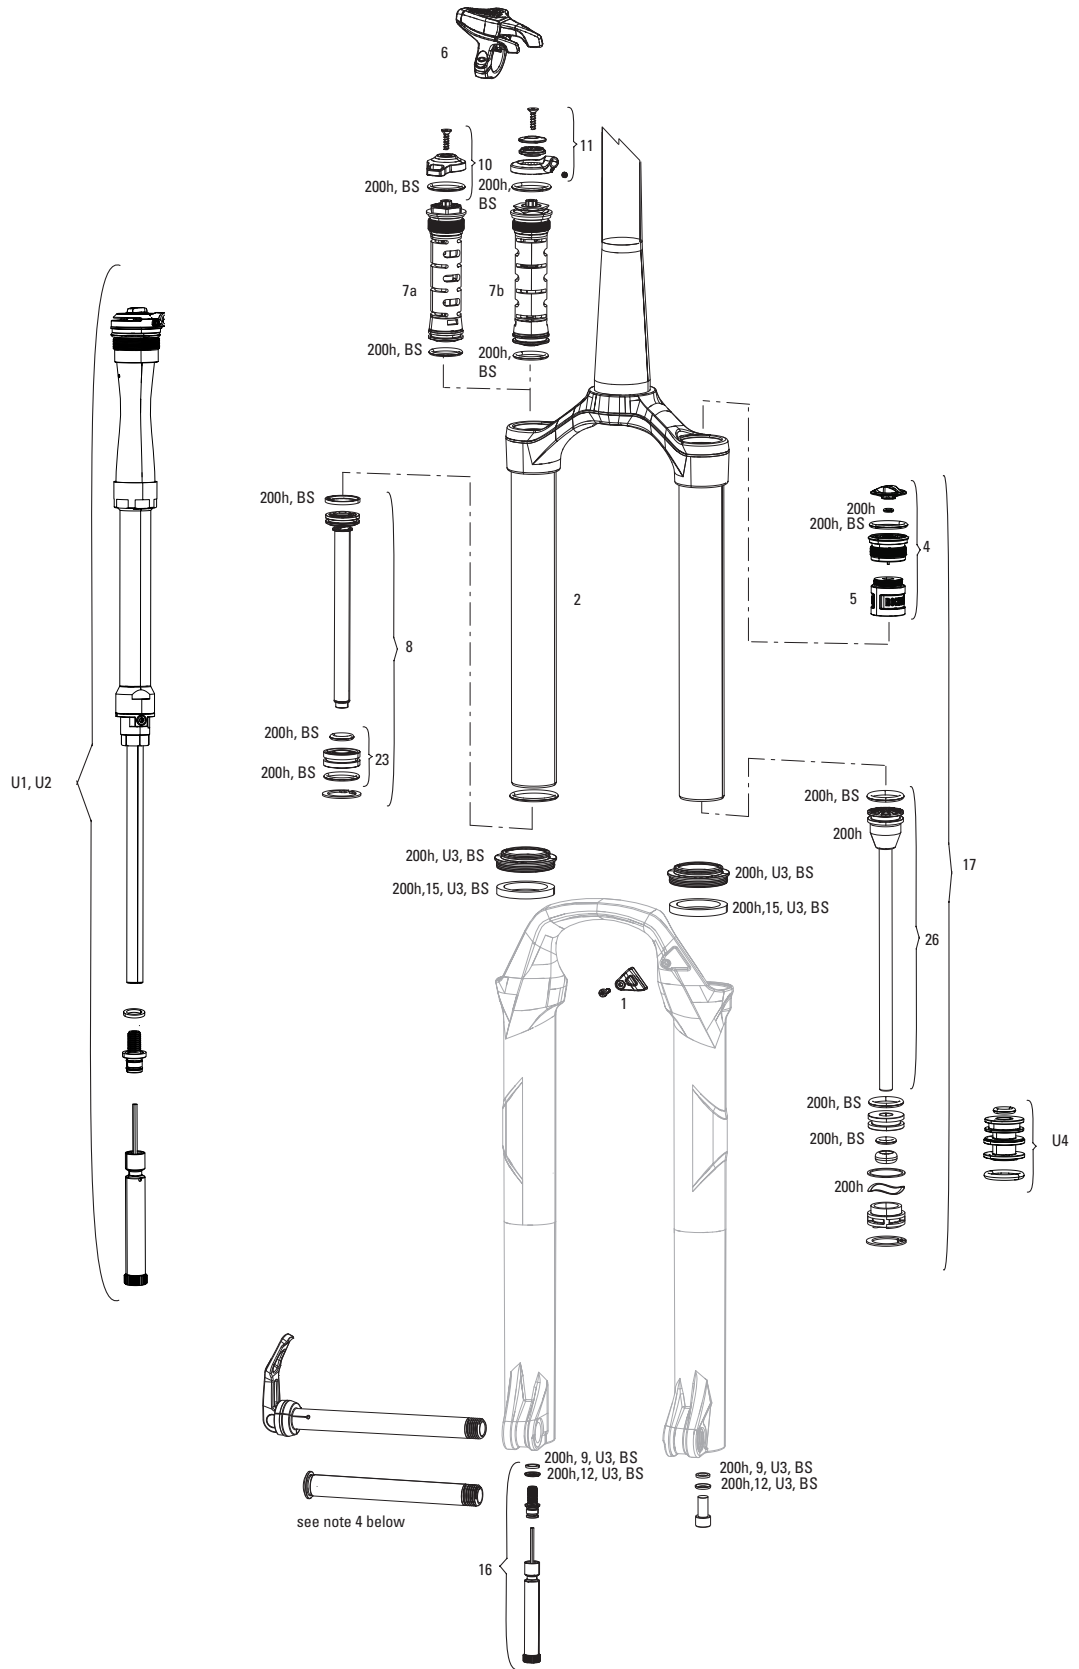

REBA-12 non-Boost - A2-A8 (2012-2025)

FS-REBA-12NB-A2, FS-REBA-12NB-A3, FS-REBA-12NB-A4, FS-REBA-12NB-A5, FS-REBA-12NB-A6, FS-REBA-12NB-A7, FS-REBA-12NB-A8

Note:

1. Reba-12 max travel is 120mm.
2. Reba-12 nonBoost stock configurations were 80,90,95,100,110, and 120mm.
3. Convert from Crown Adjust to Cable Remote Adjust: complete damper upgrade kit
4. Decal and Maxle pages can be found in back of the catalog.
5. Part descriptions on the following page that include a "B" are specifically for "Boost" forks. Parts that include an "NB" are specifically for "non-Boost" forks. Parts without either designation are compatible with both Boost and non-Boost forks.