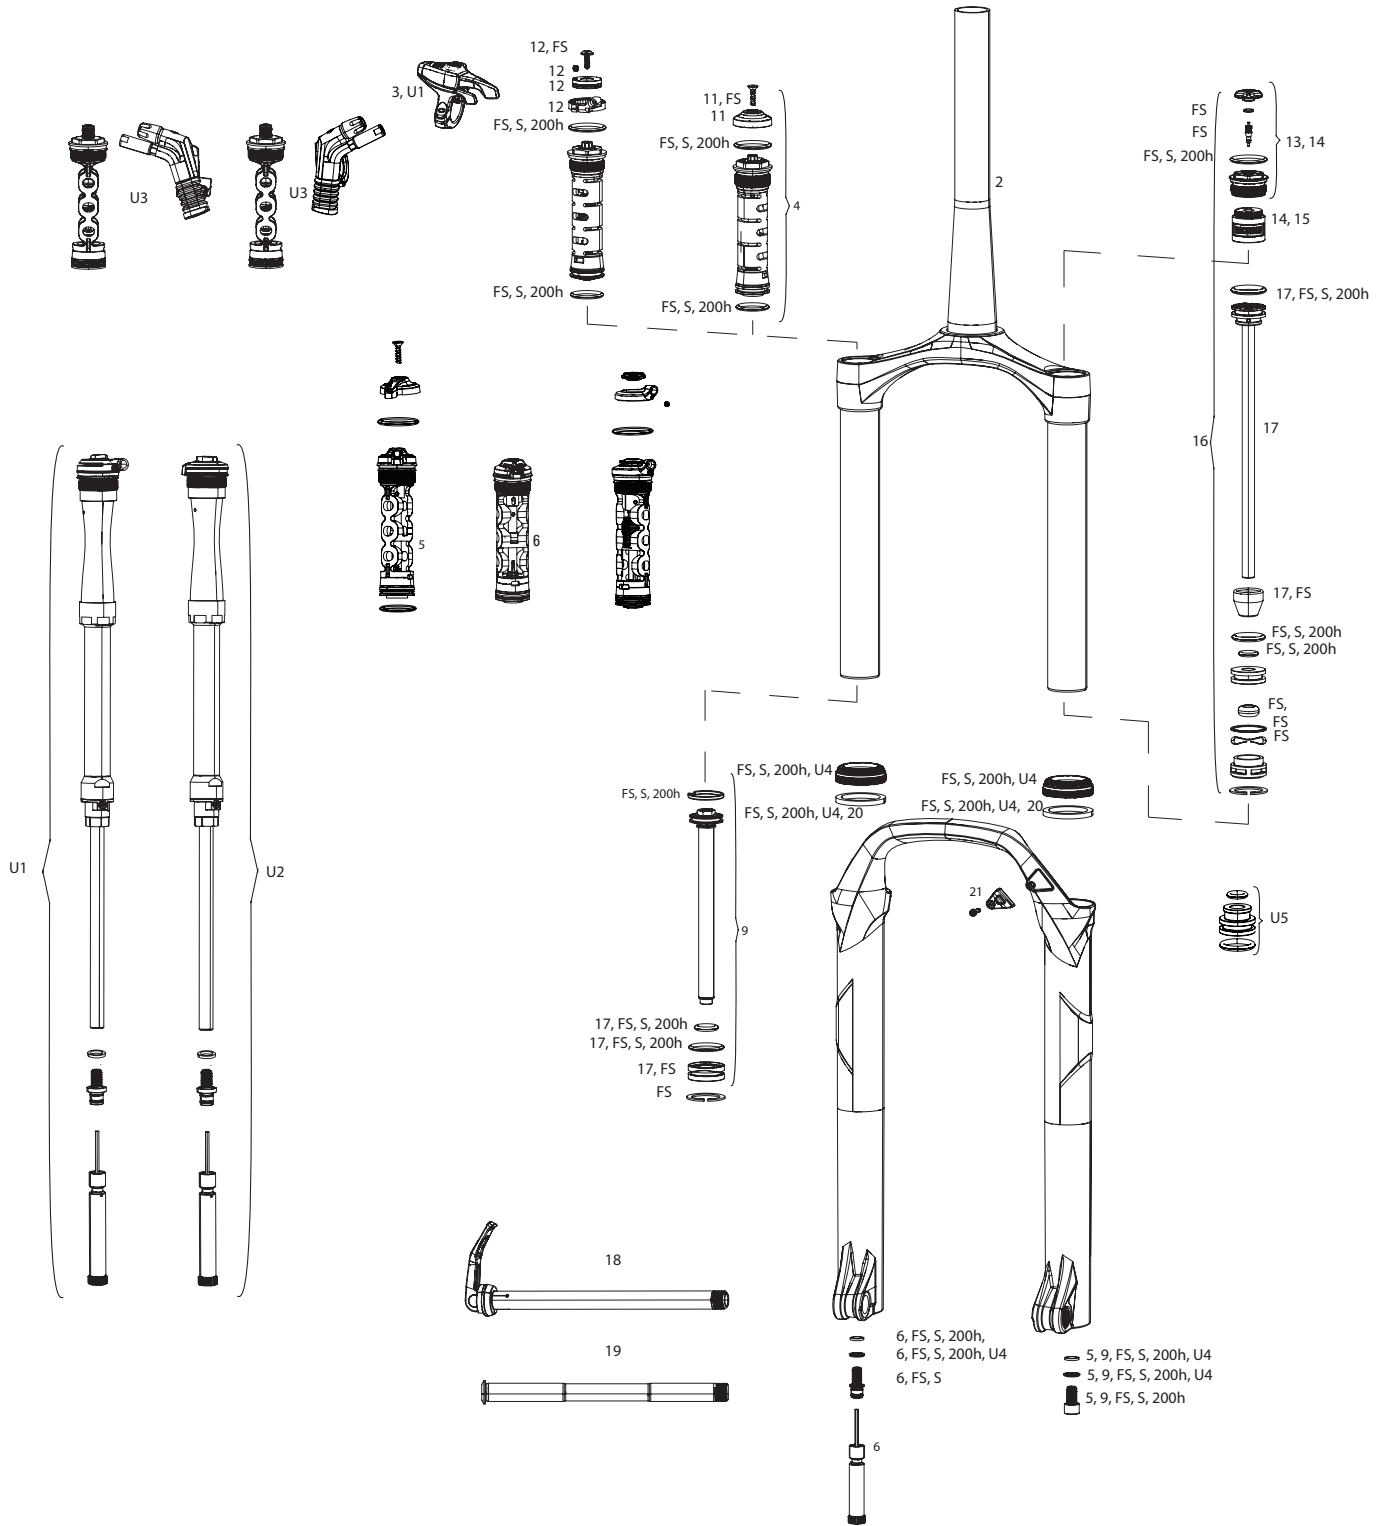

BLUTO A1-A5 (2015-2022)

FS-BLTO-RL-A1, FS-BLTO-RCT3-A1, FS-BLTO-RL-A2, FS-BLTO-RCT3-A2, FS-BLTO-RL-A3, FS-BLTO-RCT3-A3, FS-BLTO-RL-A4, FS-BLTO-RL-A5

- Notes:**
1. Full service kits include replaceable o-rings, glide rings, retaining rings, crush washers, crush washer retainers and shaft bolts/nuts. All air service kits include replacement schrader valve cores. Not all service parts are pictured. All basic service kits include the following replaceable wear items: o-rings, glide rings, dust seals, and foam rings.
 2. Rebound damper and spring shaft kits include crush washers, crush washer retainers and shaft bolts, as well as upper tube retaining rings and rebound adjuster knob.
 3. Convert from Crown Adjust to Remote Adjust: Use remote upgrade kit.
 4. Decal pages can be found in back of the catalog.
 5. Full Sprint remote requires rear shock connection to be fully operable