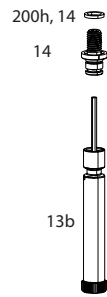

Charger Race Day 2

Note:

1. 2 Position dampers are compatible with OneLoc and 2P TwistLoc remotes.
2. 3 Position dampers are compatible with 3p TwistLoc remotes.
3. Complete damper upgrade kit required to convert from Crown Adjust to Cable Remote Adjust.
4. Decal and Maxle pages can be found in back of the catalog.
5. 15x110 Boost Maxle not compatible with 32mm SID C1, use 15x100 Maxle. See parts page for compatible parts.