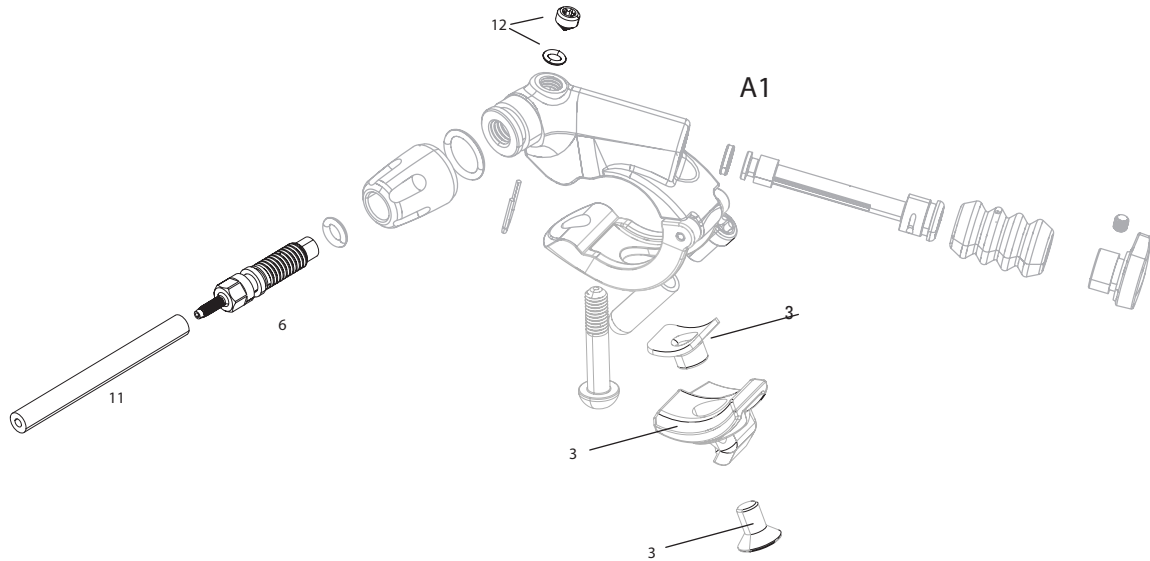

REVERB/REVERB STEALTH REMOTE A1-A2 (2011-2016)

RM-RVB-A1, RM-RVB-A2

Note:
1. A1 - Remote silver adjuster knob - compatible with A1 Reverb only (2011-2013)
2. A2 - Remote black adjuster knob - compatible with A2 & B1 Reverb only (2013-2016)
3. A1 - specific parts not compatible with A2

REVERB / REVERB STEALTH REMOTE A1-A2 (2011-2016)

RM-RVB-A1, RM-RVB-A2

REMOTE A2	
2	11.6815.026.050 REMOTE - REVERB (LEFT ABOVE/RIGHT BELOW) MMX (INCLUDES REMOTE, MMX CLAMP, DISCRETE PUCK, 2000MM HOSE, BARB, NEW STRAIN RELIEF) - REVERB A2
2	11.6815.026.060 REMOTE - REVERB (RIGHT ABOVE/LEFT BELOW) MMX (INCLUDES REMOTE, MMX CLAMP, DISCRETE PUCK, 2000MM HOSE, BARB, NEW STRAIN RELIEF) - REVERB A2
MATCHMAKER CLAMP	
3	11.5315.049.010 DISC BRAKE LEVER CLAMP SHIFTER MOUNTING BRACKET - (MMX) LEFT -GUIDE ULT/RSC/RS/RE/R,LEVEL ULT/TLM/TL, CODE RSC/R, DB5 ELIXIR 9/7/CR MAG/X0/ XX, QTY 1
3	11.5315.049.020 DISC BRAKE LEVER CLAMP SHIFTER MOUNTING BRACKET - (MMX) RIGHT -GUIDE ULT/RSC/RS/RE/R,LEVEL ULT/TLM/TL, CODE RSC/R, DB5 ELIXIR 9/7/CR MAG/X0/ XX, QTY 1
4	11.6818.001.000 REMOTE DISCRETE PUCK - HYDRAULIC REMOTE (SPACER) FOR XLOC REMOTES QTY2
BARBS	
5	11.6815.022.010 SEATPOST HOSE BARB - REVERB POST (QTY 1) - REVERB
5	11.6815.022.020 SEATPOST HOSE BARB - REVERB POST (QTY 10) - REVERB
6	11.6815.022.030 REMOTE HOSE BARB - REVERB REMOTE (QTY 1) - REVERB
6	11.6815.022.040 REMOTE HOSE BARB - REVERB REMOTE (QTY 10) - REVERB
TOOLS	
7	00.6815.066.030 SEATPOST BARB CONNECTOR - REVERB STEALTH
8	00.6815.066.020 SEATPOST BLEED TOOL - REVERB
9	00.6815.066.010 SEATPOST OIL HEIGHT TOOL - REVERB
10	00.6818.043.000 SEATPOST IFP HEIGHT TOOL (210MM LENGTH) - REVERB AXS/REVERB A1-B1/REVERB STEALTH A2-C1
11	11.6815.025.010 SEATPOST HYDRAULIC HOSE - (2000MM) KIT (INCLUDES NEW HOSE, NEW STRAIN RELIEF, NEW BARB) - REVERB A1-B1
12	11.6818.055.000 SEATPOST BLEED SCREW - REVERB STEALTH & REVERB REMOTE (INCLUDES BLEED SCREWS & O-RINGS) (QTY 10) REVERB REMOTE A1-A2, REVERB STEALTH A1-C1 (2011-2020)