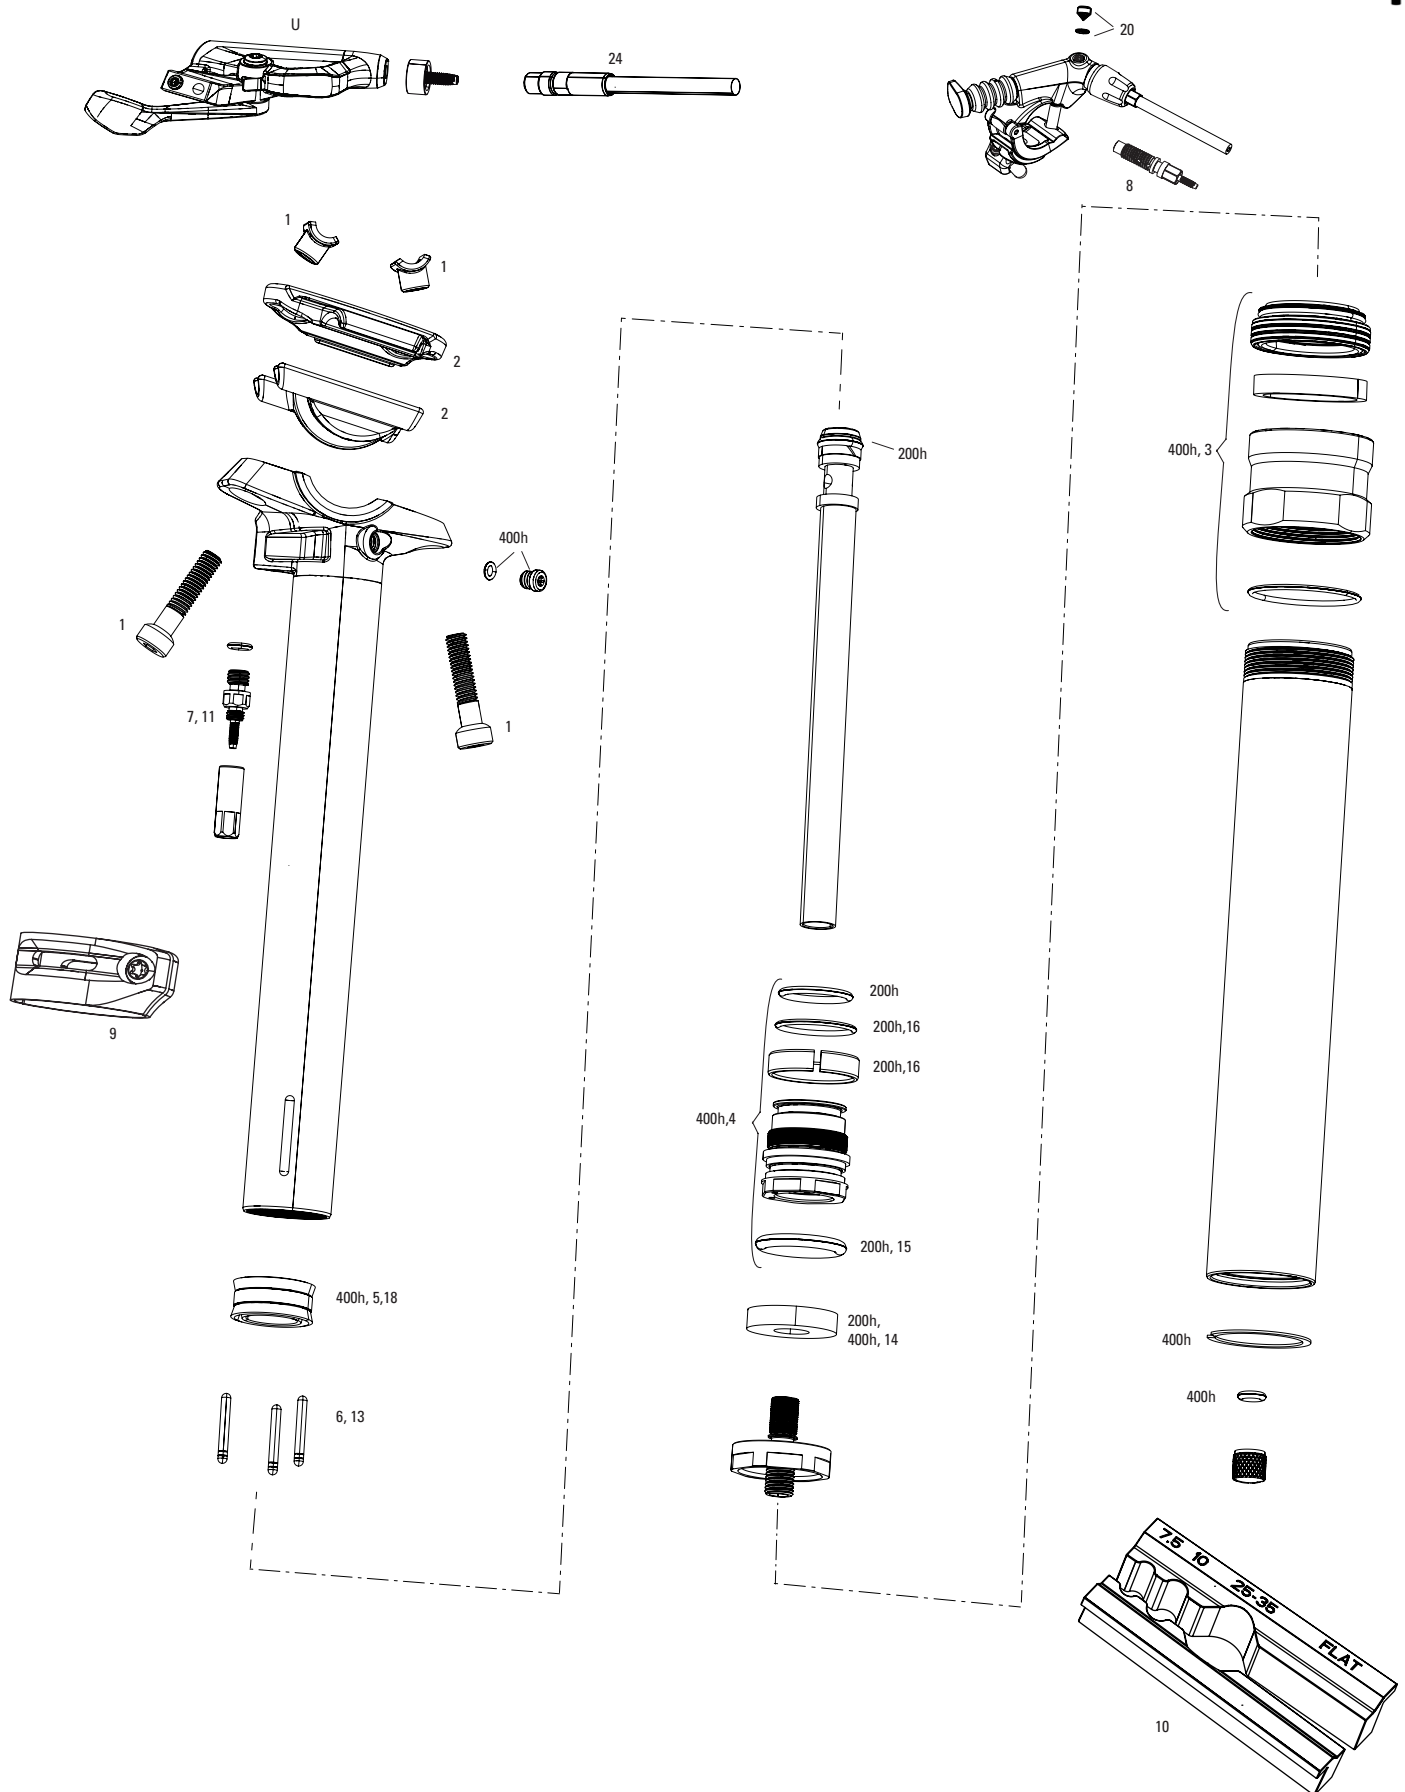

REVERB B1 (2017-2019)
SP-RVB-B1, SP-RVB-1X-B1

REVERB B1 (2017-2019)

SP-RVB-B1, SP-RVB-1X-B1