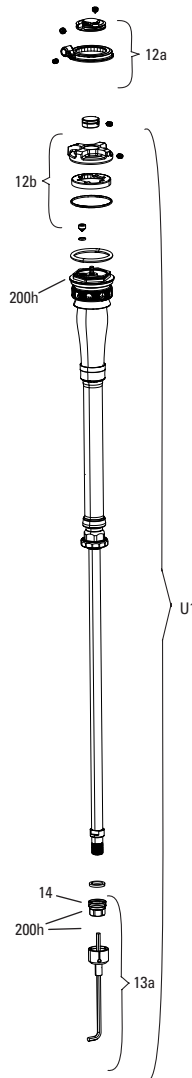

Charger Race Day 2

Note:

1. 2 Position dampers are compatible with OneLoc and 2P TwistLoc remotes.
2. 3 Position dampers are compatible with 3p TwistLoc remotes.
3. Complete damper upgrade kit required to convert from Crown Adjust to Cable Remote Adjust.
4. Decal and Maxle pages can be found in back of the catalog.
5. 15x110 Boost Maxle not compatible with 32mm SID C1, use 15x100 Maxle. See parts page for compatible parts.