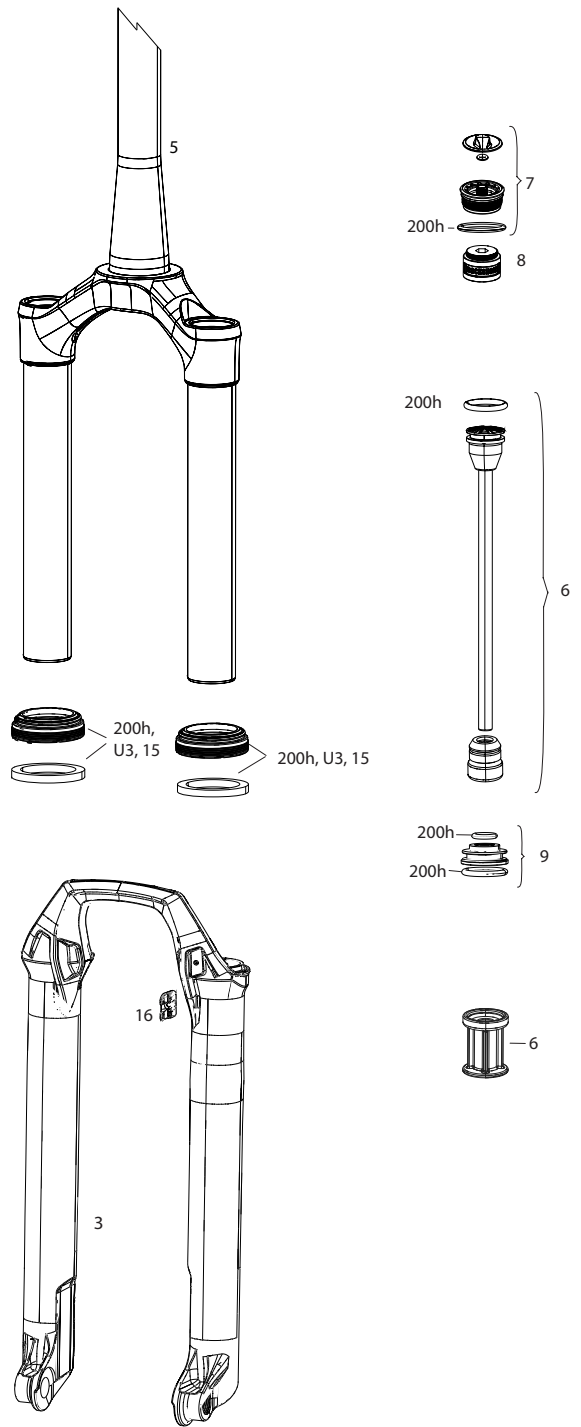

Charger Race Day 2

Note:

1. 2 Position dampers are compatible with OneLoc and 2P TwistLoc remotes.
2. 3 Position dampers are compatible with 3p TwistLoc remotes.
3. Complete damper upgrade kit required to convert from Crown Adjust to Cable Remote Adjust.
4. Decal and Maxle pages can be found in back of the catalog.
5. 15x110 Boost Maxle not compatible with 32mm SID C1, use 15x100 Maxle. See parts page for compatible parts.