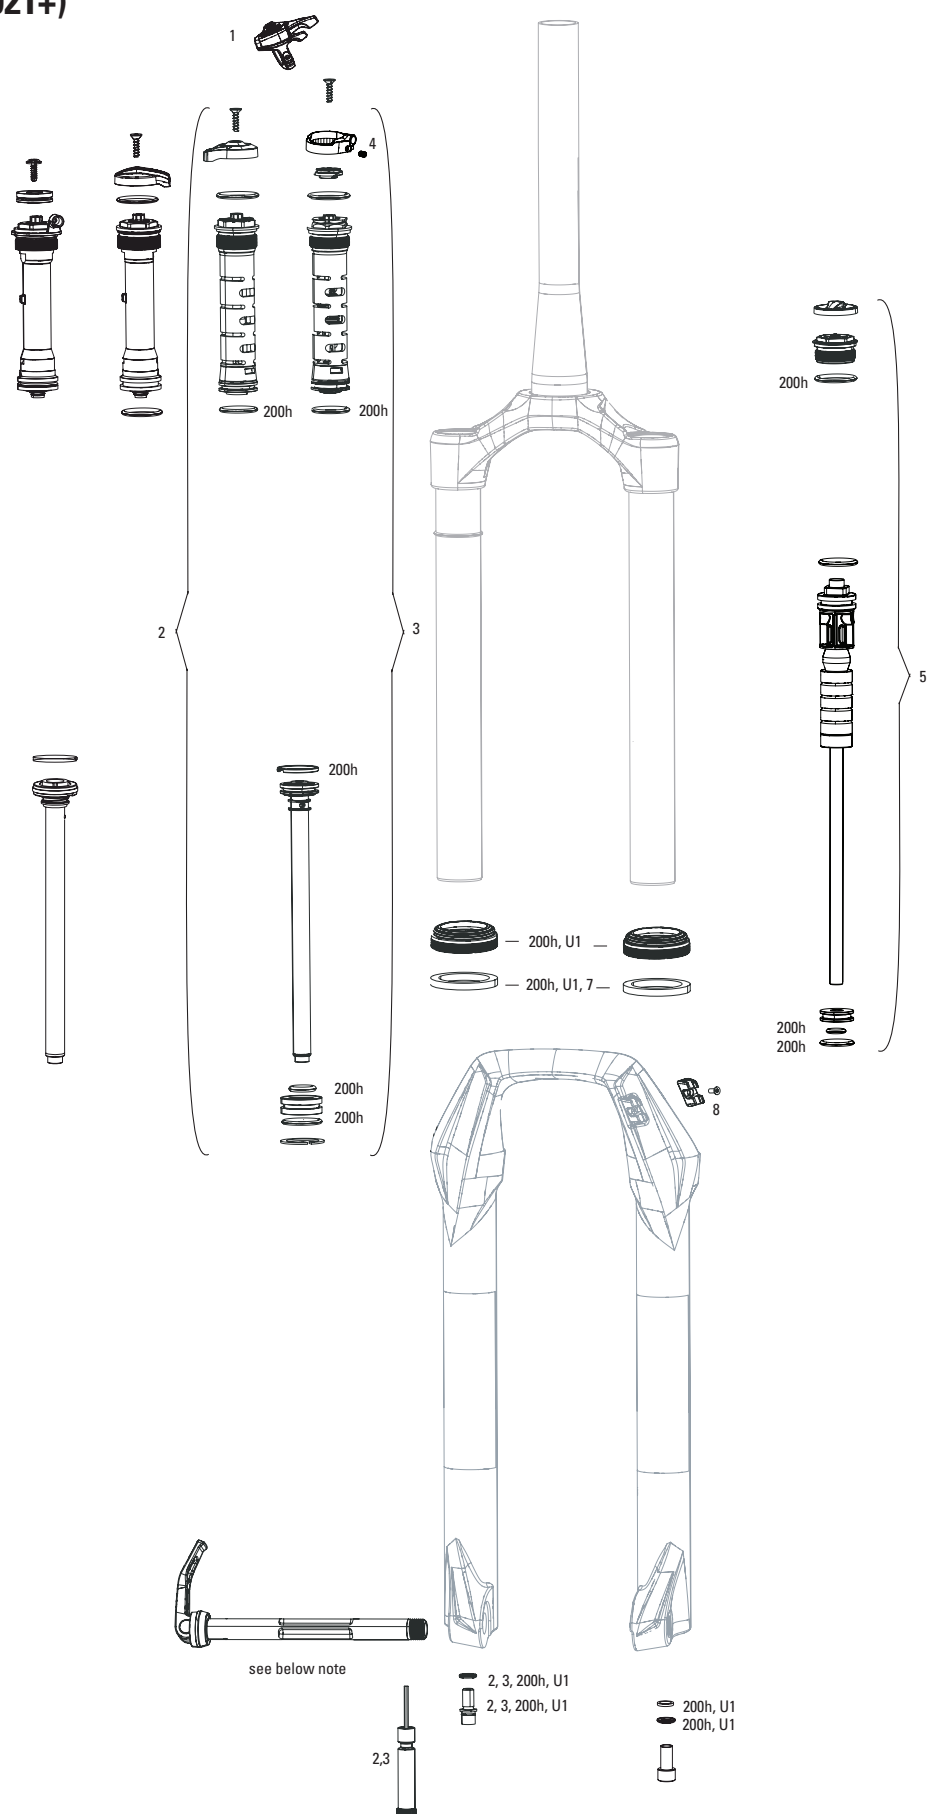

RECON GOLD C1 (2021+)

FS-RCNG-RL-C1

Note:
1. Decal and Maxle pages can be found in back of the catalog.