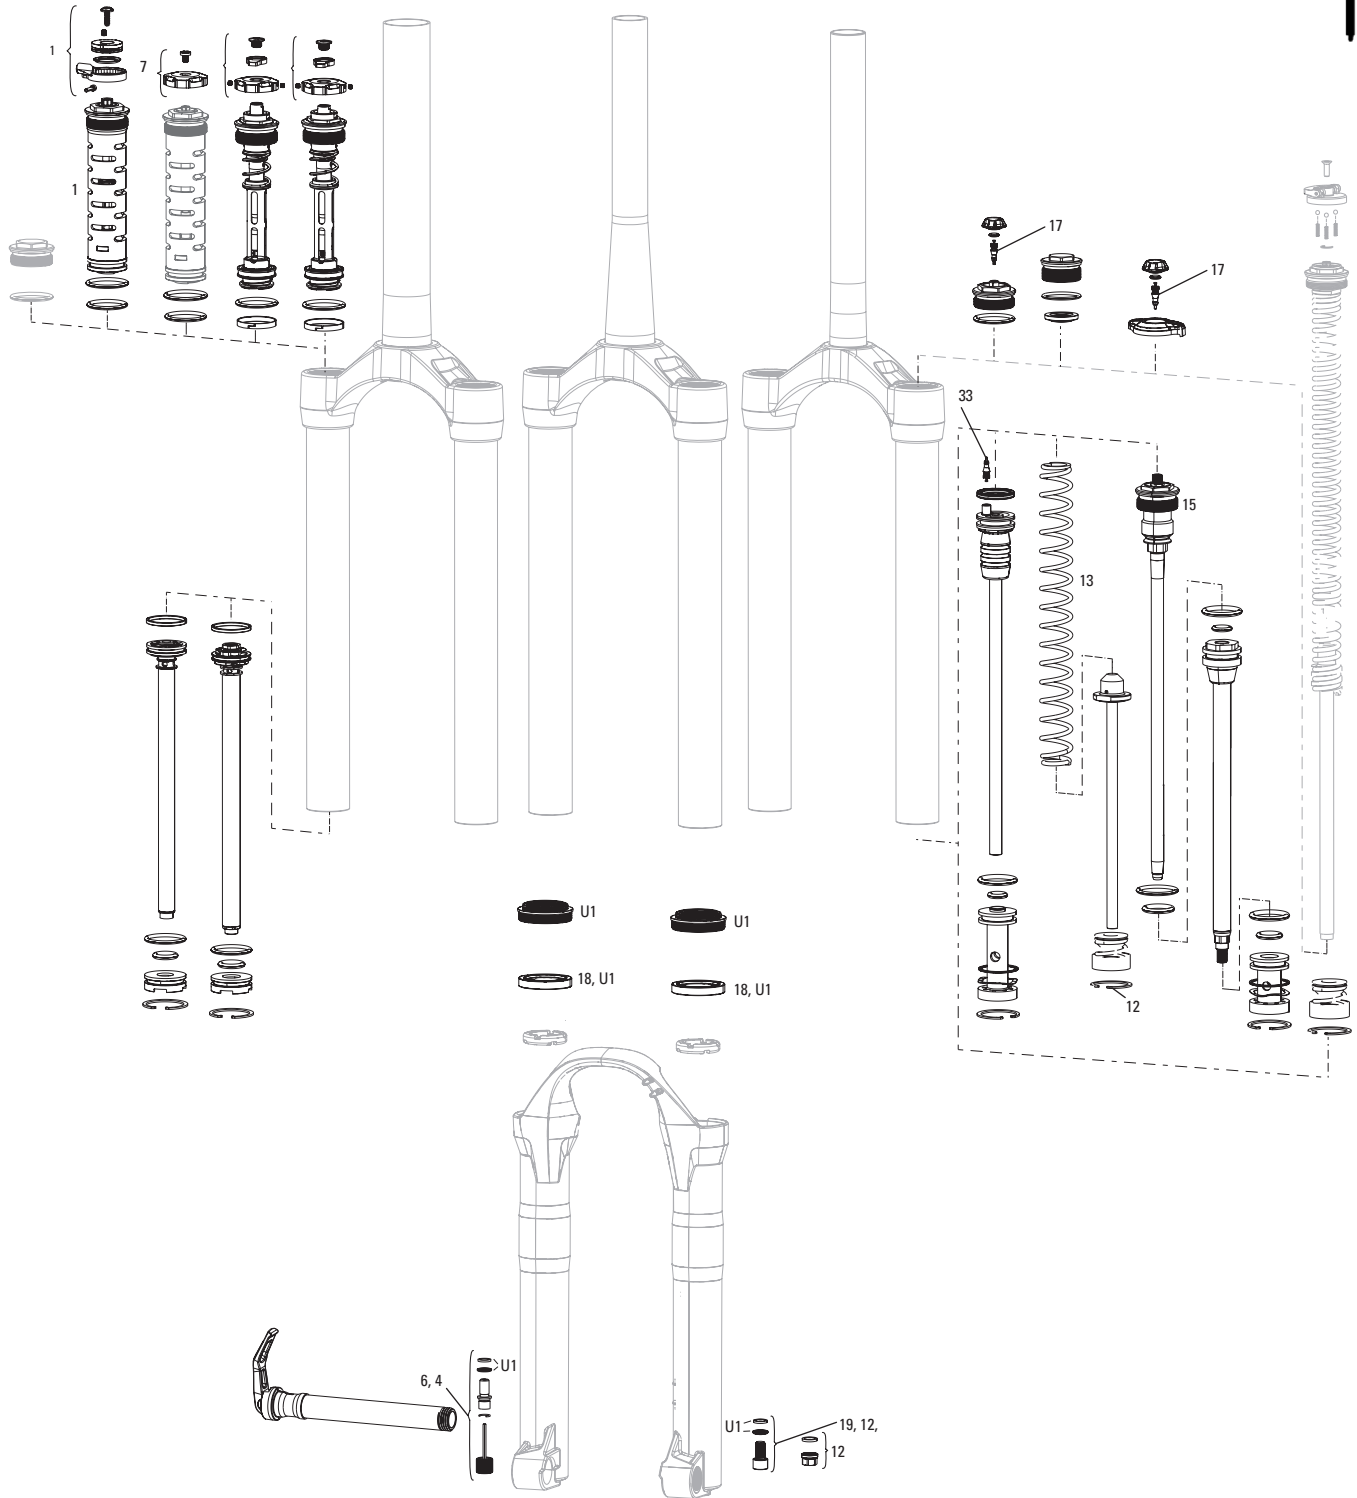

LYRIK A1-A2 (2010-2016)

Note:

1. Full service kits include replaceable o-rings, glide rings, retaining rings, crush washers, crush washer retainers and shaft bolts/nuts. All air service kits include replacement schrader valve cores. Not all service parts are pictured. All basic service kits include the following replaceable wear items: o-rings, glide rings, dust seals, and foam rings.
2. All Lyrik models are compatible with Motion Control IS, Mission Control and Mission Control DH dampers.
3. If damper tube needs to be replaced, replace original rebound damper with current rebound damper. 2010+ Lyrik rebound damper assemblies use a larger piston and do not require the 2007-2009 damper tube. 2007-2009 damper tube is not compatible with 2010+ Lyrik.
4. Maxle lever and wedge parts are not compatible with Maxle Lite FR.
5. 2-Step Air replacement parts are no longer available. Replace system with Dual Position Air if parts are needed.
6. Aftermarket forks with Medium spring installed. Soft and Firm tuning springs are included in fork box.