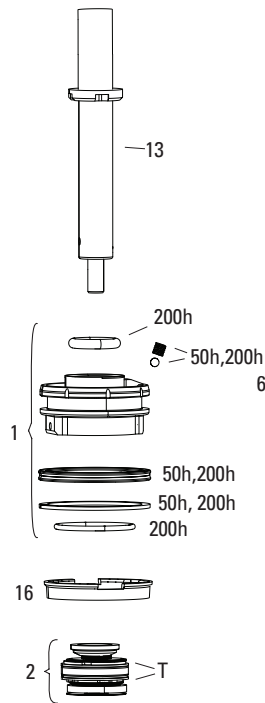

SUPER DELUXE AIR C1+ (2023+)

RS-SDLX-SEL-C1, RS-SDLX-SELP-C1, RS-SDLX-ULT-C1, RS-SDLX-ULDH-C1, RS-SDLX-UFA-C1, RS-SDLX-BSE-C2, RS-SDLX-SEL-C2, RS-SDLX-SELP-C2, RS-SDLX-ULT-C2, RS-SDLX-UFA-C2