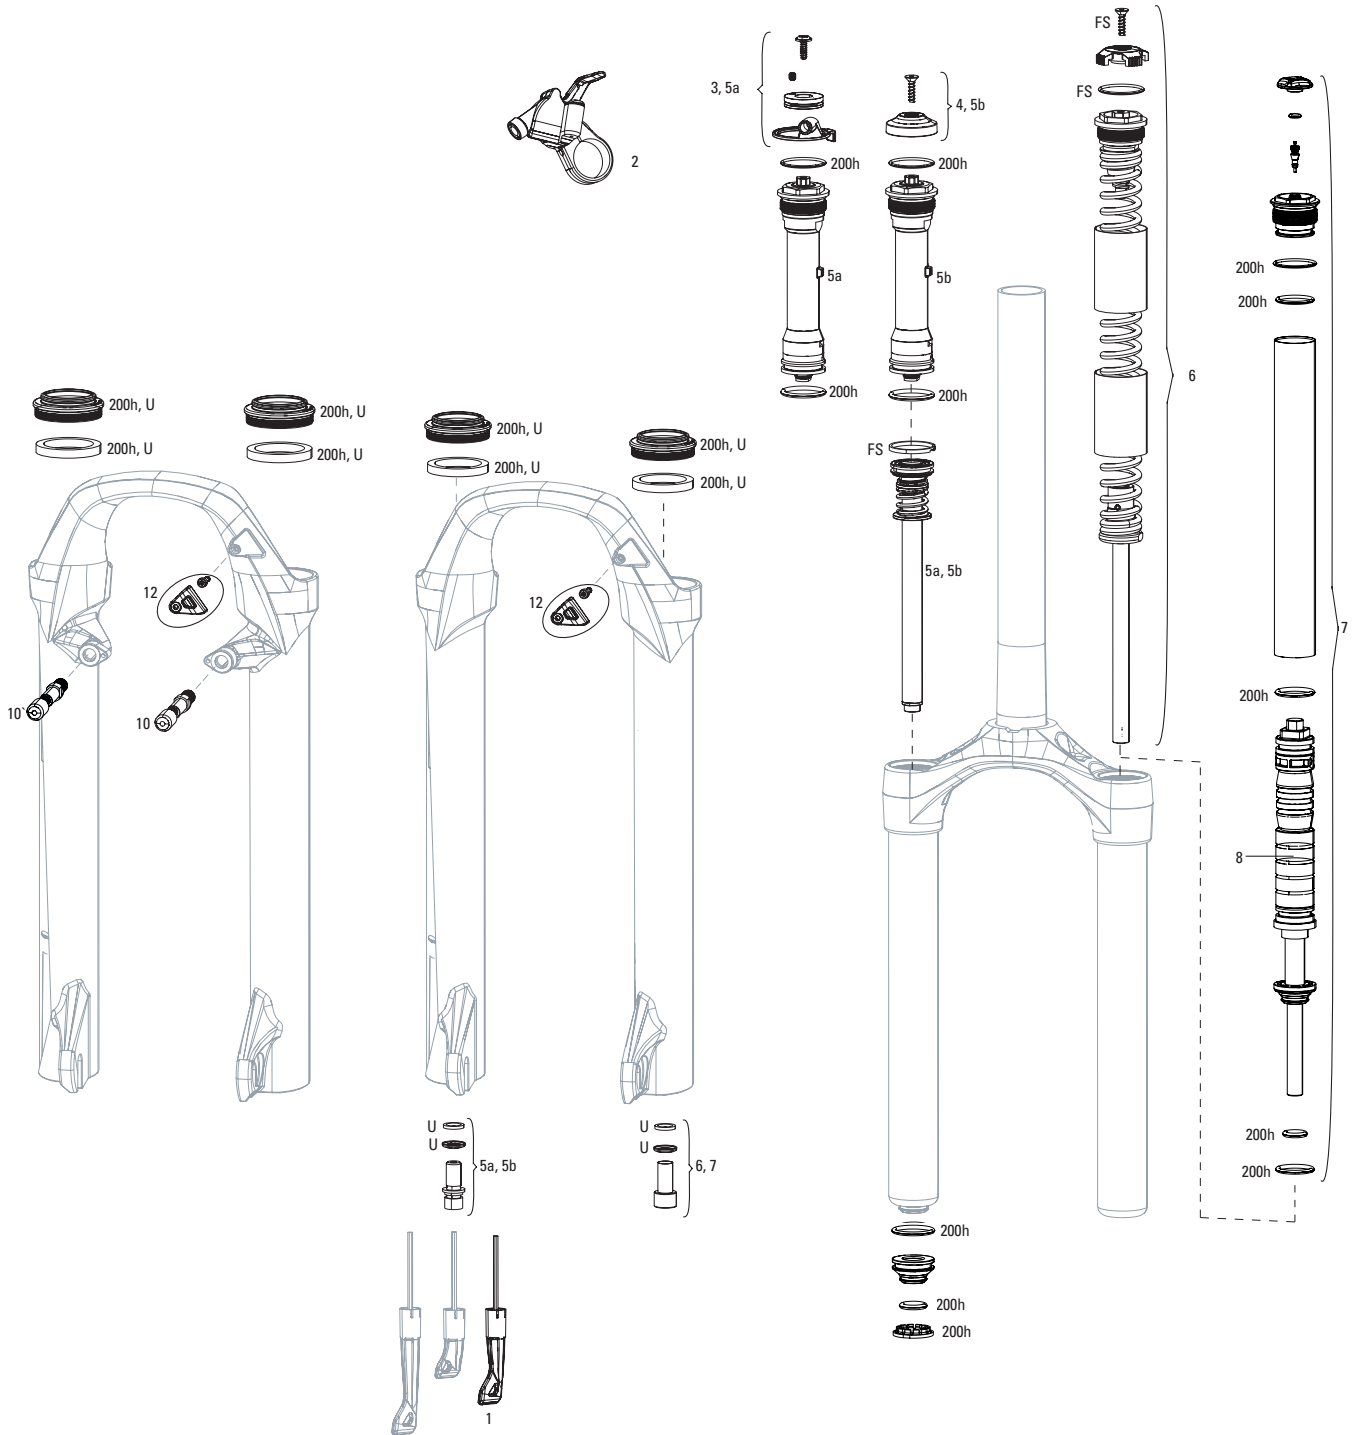

30 SILVER A1-A2 (2016)
FS-30S-TK-A1, FS-30S-TK-A2

Note:

1. 200H service kits include replaceable o-rings, glide rings, crush washers, crush washer retainers and wiper seals.
2. Decal page can be found in back of the catalog.
3. A3 Spring Internals and Damper Internals (.8mm thread pitch) are not compatible with A1-A2 30 Silver (1.0mm thread pitch)