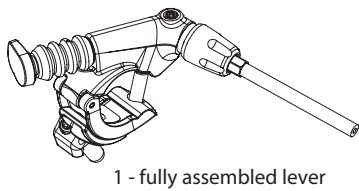

REVERB/REVERB STEALTH REMOTE A1-A2 (2011-2016)

RM-RVB-A1, RM-RVB-A2

Note:
1. A1 - Remote silver adjuster knob - compatible with A1 Reverb only (2011-2013)
2. A2 - Remote black adjuster knob - compatible with A2 & B1 Reverb only (2013-2016)
3. A1 - specific parts not compatible with A2

REVERB / REVERB STEALTH REMOTE A1-A2 (2011-2016)

RM-RVB-A1, RM-RVB-A2

REMOTE A2	
2	11.6815.026.050 REMOTE - REVERB (LEFT ABOVE/RIGHT BELOW) MMX (INCLUDES REMOTE, MMX CLAMP, DISCRETE PUCK, 2000MM HOSE, BARB, NEW STRAIN RELIEF) - REVERB A2
2	11.6815.026.060 REMOTE - REVERB (RIGHT ABOVE/LEFT BELOW) MMX (INCLUDES REMOTE, MMX CLAMP, DISCRETE PUCK, 2000MM HOSE, BARB, NEW STRAIN RELIEF) - REVERB A2
MATCHMAKER CLAMP	
3	11.5315.049.010 DISC BRAKE LEVER CLAMP SHIFTER MOUNTING BRACKET - (MMX) LEFT -GUIDE ULT/RSC/RS/RE/R,LEVEL ULT/TLM/TL, CODE RSC/R, DB5 ELIXIR 9/7/CR MAG/X0/ XX, QTY 1
3	11.5315.049.020 DISC BRAKE LEVER CLAMP SHIFTER MOUNTING BRACKET - (MMX) RIGHT -GUIDE ULT/RSC/RS/RE/R,LEVEL ULT/TLM/TL, CODE RSC/R, DB5 ELIXIR 9/7/CR MAG/X0/ XX, QTY 1
4	11.6818.001.000 REMOTE DISCRETE PUCK - HYDRAULIC REMOTE (SPACER) FOR XLOC REMOTES QTY2
BARBS	
5	11.6815.022.010 SEATPOST HOSE BARB - REVERB POST (QTY 1) - REVERB
5	11.6815.022.020 SEATPOST HOSE BARB - REVERB POST (QTY 10) - REVERB
6	11.6815.022.030 REMOTE HOSE BARB - REVERB REMOTE (QTY 1) - REVERB
6	11.6815.022.040 REMOTE HOSE BARB - REVERB REMOTE (QTY 10) - REVERB
TOOLS	
7	00.6815.066.030 SEATPOST BARB CONNECTOR - REVERB STEALTH
8	00.6815.066.020 SEATPOST BLEED TOOL - REVERB
9	00.6815.066.010 SEATPOST OIL HEIGHT TOOL - REVERB
10	00.6818.043.000 SEATPOST IFP HEIGHT TOOL (210MM LENGTH) - REVERB AXS/REVERB A1-B1/REVERB STEALTH A2-C1
11	11.6815.025.010 SEATPOST HYDRAULIC HOSE - (2000MM) KIT (INCLUDES NEW HOSE, NEW STRAIN RELIEF, NEW BARB) - REVERB A1-B1
12	11.6818.055.000 SEATPOST BLEED SCREW - REVERB STEALTH & REVERB REMOTE (INCLUDES BLEED SCREWS & O-RINGS) (QTY 10) REVERB REMOTE A1-A2, REVERB STEALTH A1-C1 (2011-2020)