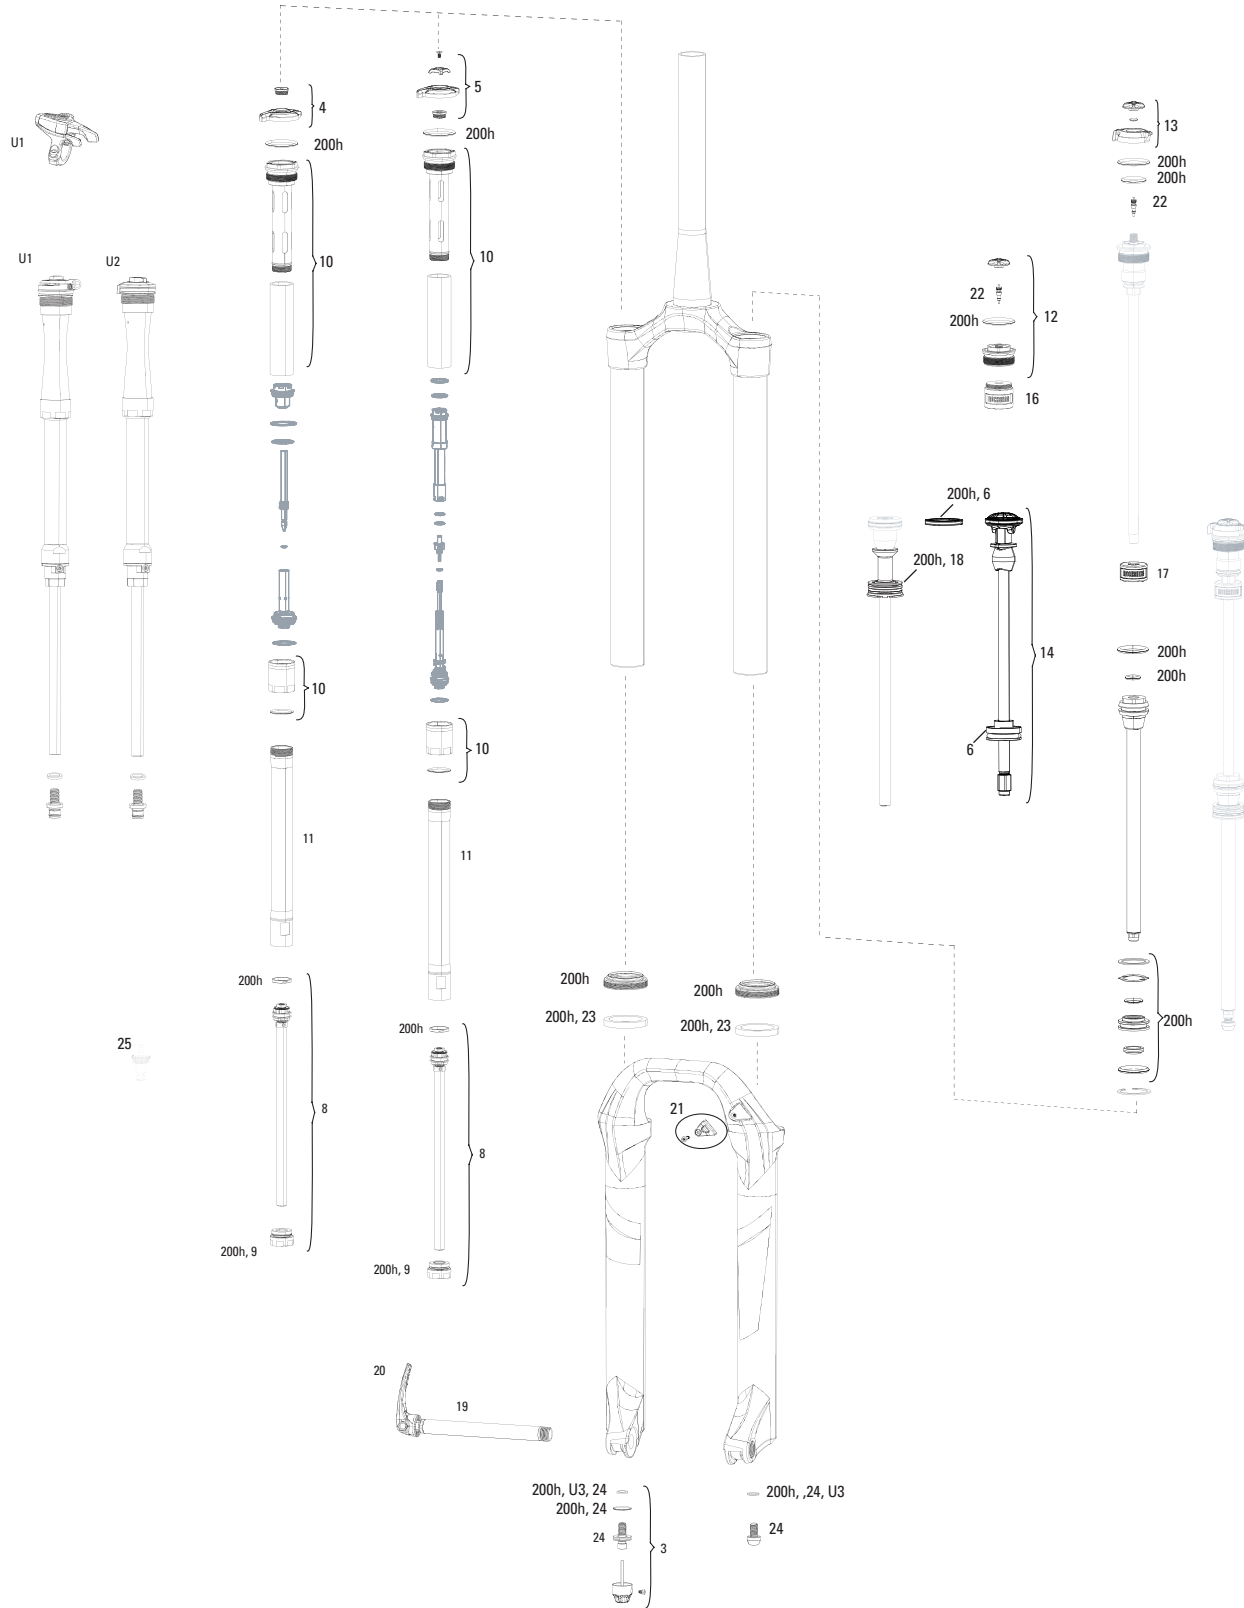

PIKE BOOST 15X110 A2 (2017)

FS-PIKE-RCT3-A2, FS-PIKE-RC-A2

Note:

1. 200 Hour Service kits include replaceable o-rings, glide rings, retaining rings, crush washers, crush washer retainers and wiper seals. All air service kits include replacement schrader valve cores. All basic service kits include the following replaceable wear items: o-rings, glide rings, dust seals, and foam rings.
2. Charger damper fluid - use RockShox Rear Suspension Damping Fluid 3wt.
3. Charger lower leg lubricant - use RockShox Pike Suspension Oil, 0w-30.
4. Charger damper bleed - use Bleed fitting Charger Damper and RockShox Charger Damper Standard Bleed Kit.
5. For Travel Change and Bottomless Token options, see the respective pages in this catalog, listed in the Index.
6. Pike Solo Air CSU's do not come with gradients printed on the stanchion tubes.
7. Pike Debonair sealhead is not compatible with Solo Air Spring shaft.
8. Pike Boost Compatible threading for the top cap of the Charger Damper and Air Top Cap is specific to the Boost Compatible chassis.
9. A complete decal and Maxle overview can be found in back of the catalog.