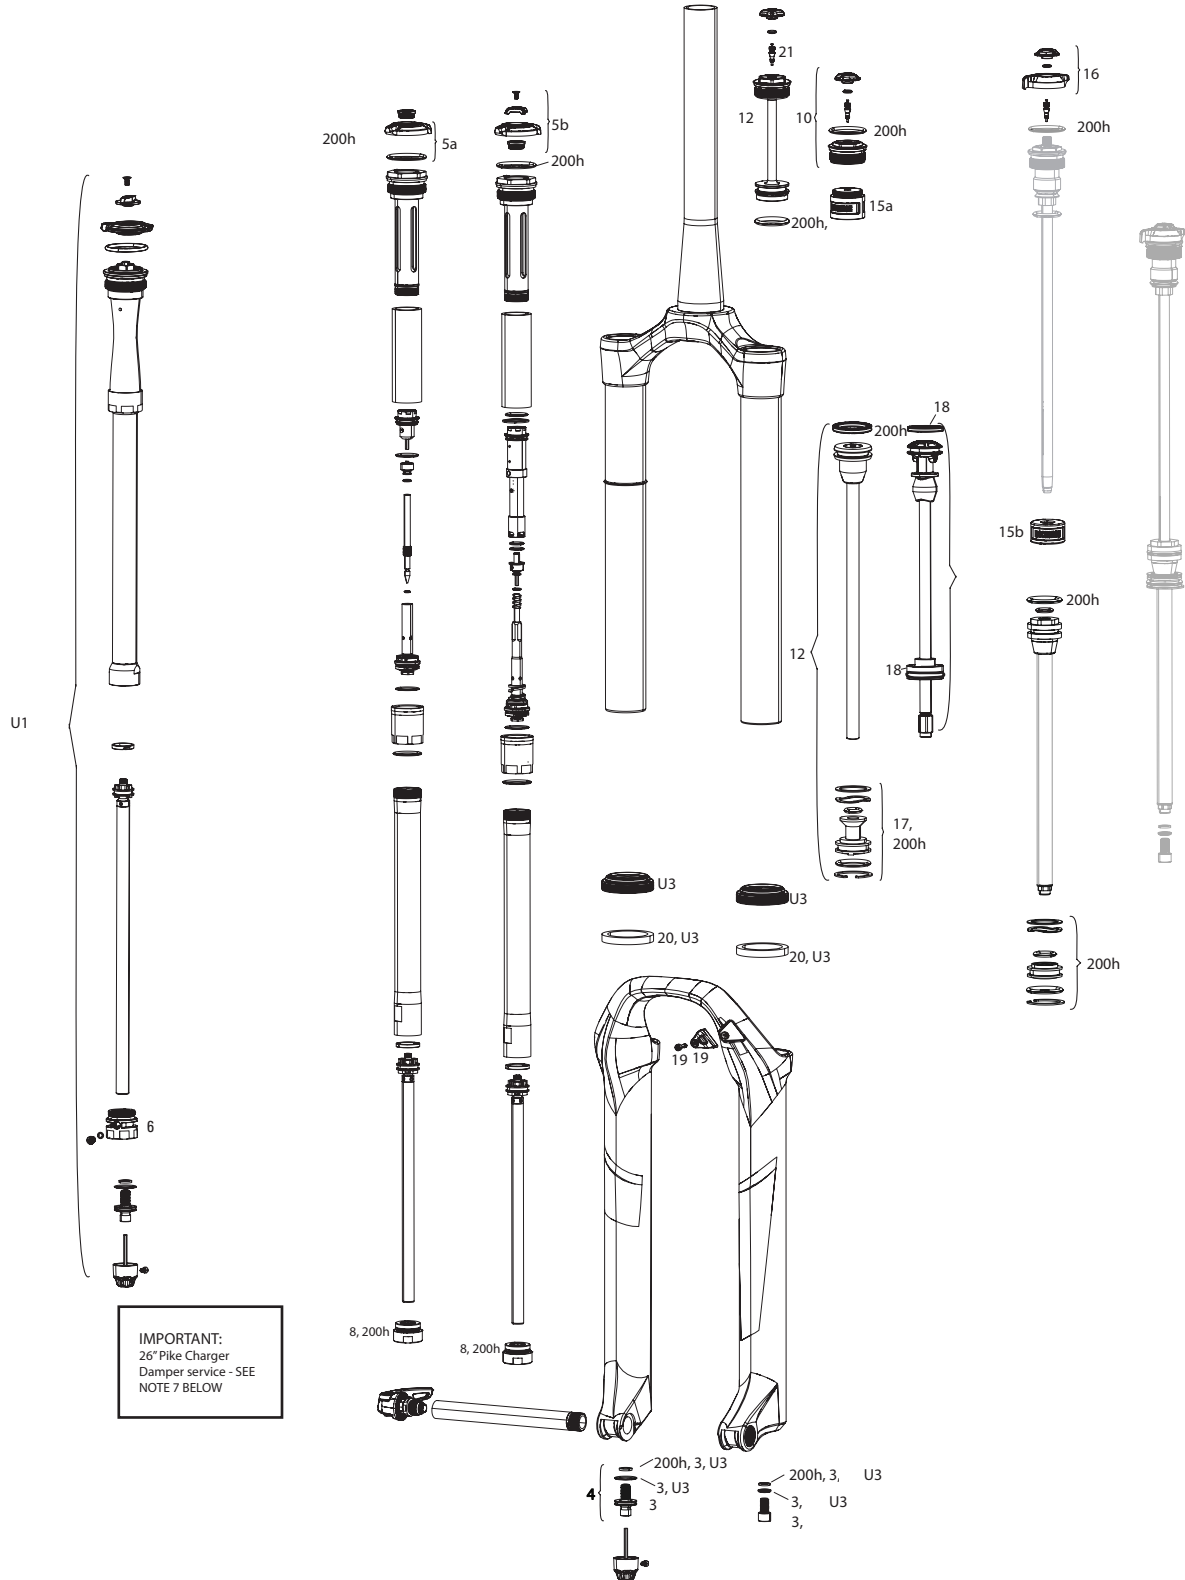

PIKE A1-A3 (2014-2017)

FS-PIKE-RCT3-A1, FS-PIKE-RC-A1, FS-PIKE-RCT3-A2, FS-PIKE-RC-A2, FS-PIKE-RCT3-A3

IMPORTANT:
26" Pike Charger
Damper service - SEE
NOTE 7 BELOW

Note:

1. Charger damper fluid - use RockShox Rear Suspension Damping Fluid 3wt.
2. Charger lower leg lubricant - use RockShox Pike Suspension Oil, 0w-30.
3. Charger damper bleed - use Bleed fitting Charger Damper and RockShox Charger Damper Standard Bleed Kit.
4. For Travel Change and Bottomless Token options, see the respective pages in this catalog, listed in the Index.
5. Pike Solo Air CSU's do not come with gradients printed on the stanchion tubes.
6. Pike Debonair seal head is not compatible with Solo Air Spring shaft.
7. **IMPORTANT:** When servicing 26" variants of Pike and moving to the new, upgraded seal head (contained in all Full Service Kits) for the first time, you must change the damper tube to 11.4018.063.000. The new damper tube will have a turned indicator mark on the lower section of the damper tube, see the Pike Service Manual for details. If your damper tube does not have this indicator mark, you must purchase the new damper tube to use the new, upgraded seal head.
8. A complete decal and maxle overview can be found in back of the catalog.