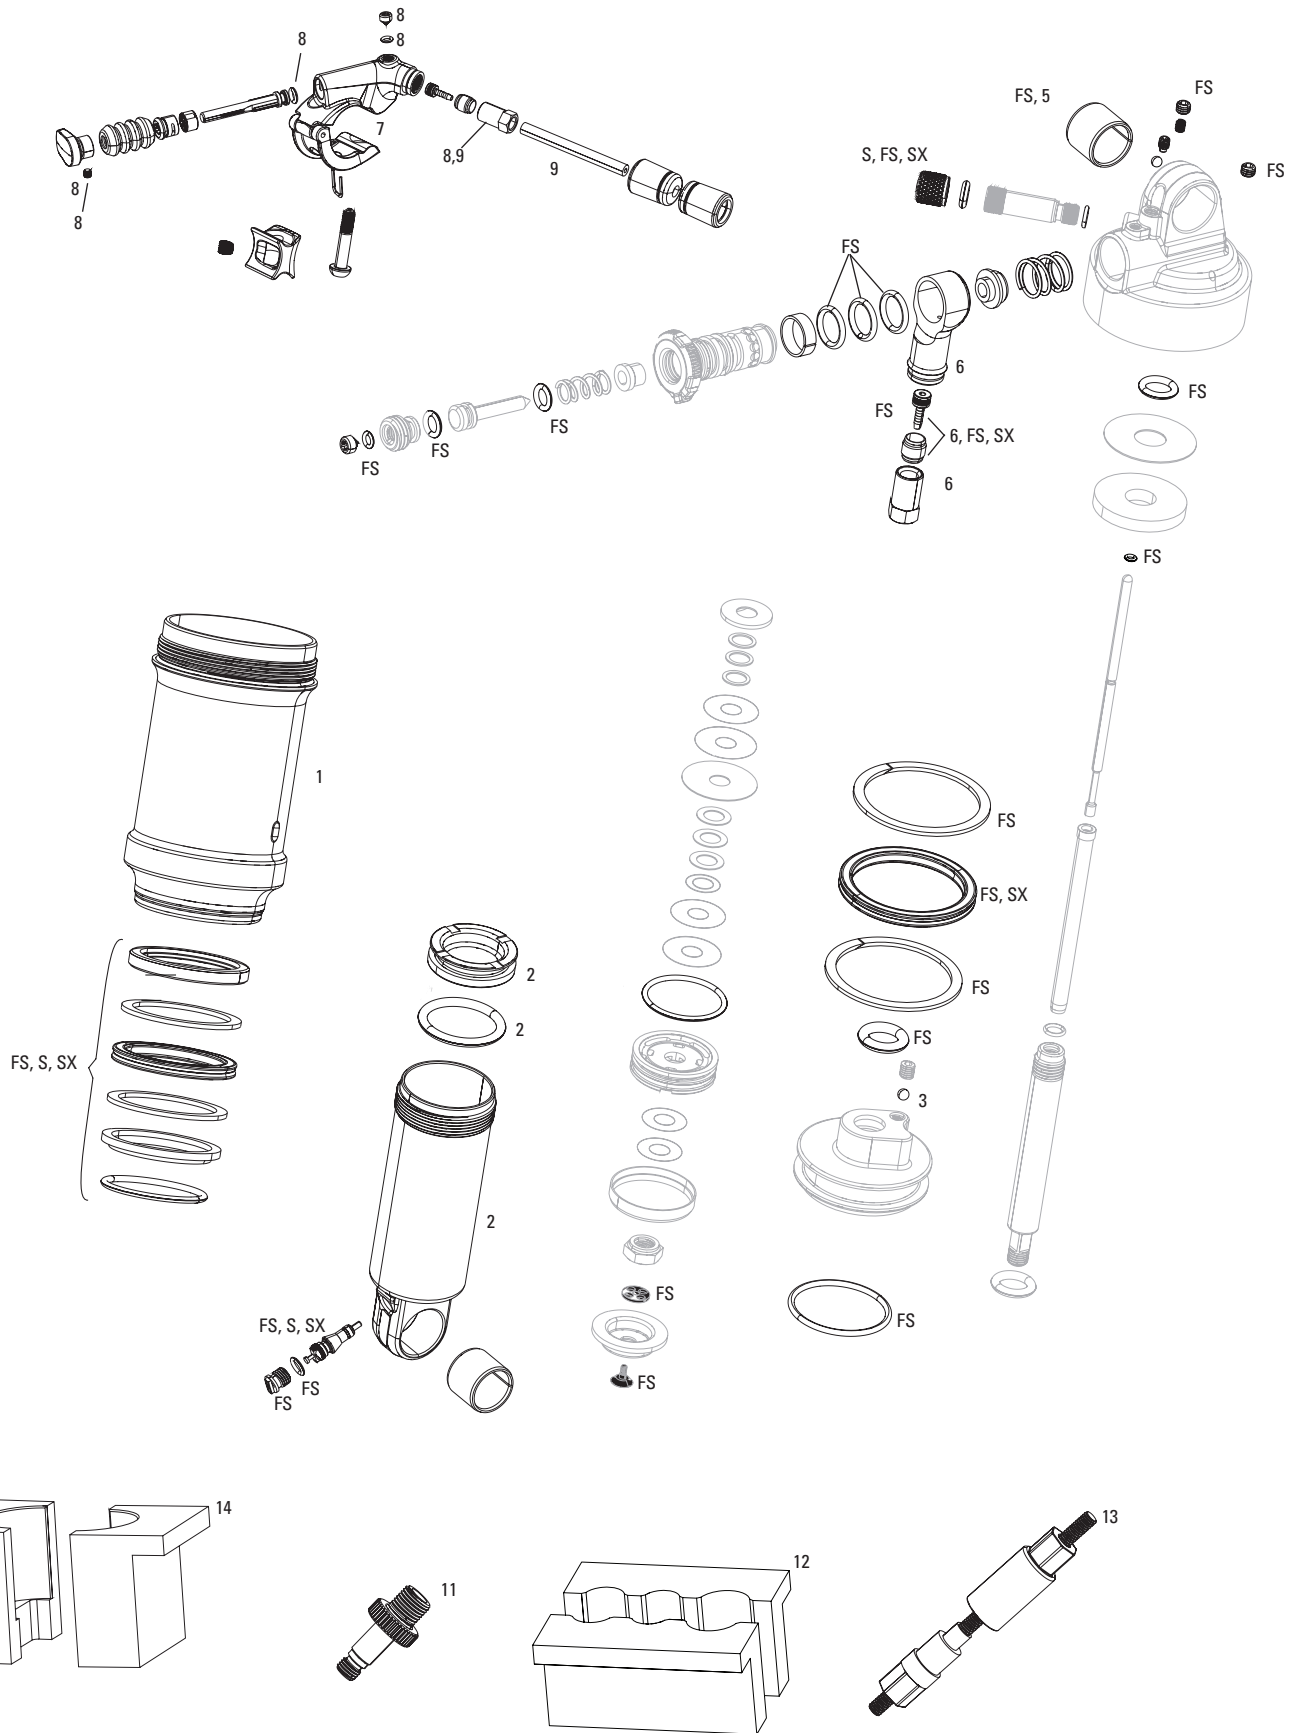

UPGRADES	
ns	00.4018.783.004 AIR CAN UPGRADE KIT - DEBONAIR 165X38 (INCLUDES AIR CAN, VOLUME SPACERS, SEALS & DECALS) - B1 & LATER (MONARCH 2014+/RT32013+)
ns	00.4018.783.005 AIR CAN UPGRADE KIT - DEBONAIR 184X44 (INCLUDES AIR CAN, VOLUME SPACERS, SEALS & DECALS) - B1 & LATER (MONARCH 2014+/RT32013+)
ns	00.4018.783.006 AIR CAN UPGRADE KIT - DEBONAIR 190/200X51 (INCLUDES AIR CAN, VOLUME SPACERS, SEALS & DECALS) - B1 & LATER (MONARCH 2014+/RT32013+)
ns	00.4018.783.007 AIR CAN UPGRADE KIT - DEBONAIR 200X57 (INCLUDES AIR CAN, VOLUME SPACERS, SEALS & DECALS) - B1 & LATER (MONARCH 2014+/RT32013+)
ns	00.4018.783.008 AIR CAN UPGRADE KIT - DEBONAIR 216X63 (INCLUDES AIR CAN, VOLUME SPACERS, SEALS & DECALS) - B1 & LATER (MONARCH 2014+/RT32013+)
SERVICE	
FS	11.4118.038.001 REAR SHOCK SERVICE KIT - FULL SERVICE MONARCH XX B1 (2014-2019)
S	00.4315.032.380 AM REAR SHOCK AIR CAN SERVICE KIT, BASIC - (INCLUDES SEAL GREASE/OIL) - MONARCH B1 (PLUS,XX,RL) C1 (R,RT3) D1 (2014+)
S	00.4315.032.390 AM REAR SHOCK AIR CAN SERVICE KIT, BASIC - (INCLUDES SEAL GREASE/OIL) - MONARCH HIGH VOLUME B1 (PLUS,XX,RL) C1 (R,RT3) (2014+)
S	00.4315.032.540 AM REAR SHOCK AIR CAN SERVICE KIT, BASIC - (INCLUDES SEAL GREASE/OIL) - MONARCH DEBONAIR (2014+)
AIR CAN	
ns	11.4418.001.001 REAR SHOCK SPARE PARTS AIR CAN WITH AUTOSAG BLACK MONARCH 197X48 2014
1	11.4118.033.008 REAR SHOCK AIR CAN ASSEMBLY - 152X31 (INCLUDES SEALS, 15W50 & DYNAMIC SEAL GREASE) - MONARCH B1 (PLUS, RL, XX), C1(R,RT,RT3) D1(RT3)
1	11.4118.033.009 REAR SHOCK AIR CAN ASSEMBLY - 165X38 (INCLUDES SEALS, 15W50 & DYNAMIC SEAL GREASE) - MONARCH B1 (PLUS, RL, XX), C1(R,RT,RT3) D1(RT3)
1	11.4118.033.010 REAR SHOCK AIR CAN ASSEMBLY - 184X44 (INCLUDES SEALS, 15W50 & DYNAMIC SEAL GREASE) - MONARCH B1 (PLUS, RL, XX), C1(R,RT,RT3) D1(RT3)
1	11.4118.033.011 REAR SHOCK AIR CAN ASSEMBLY - 190X51/200X51 (INCLUDES SEALS, 15W50 & DYNAMIC SEAL GREASE) - MONARCH B1 (PLUS, RL, XX), C1(R,RT,RT3) D1(RT3)
1	11.4118.033.012 REAR SHOCK AIR CAN ASSEMBLY - 200X57 (INCLUDES SEALS, 15W50 & DYNAMIC SEAL GREASE) - MONARCH B1 (PLUS, RL, XX), C1(R,RT,RT3) D1(RT3)
1	11.4118.033.013 REAR SHOCK AIR CAN ASSEMBLY - 216X63 (INCLUDES SEALS, 15W50 & DYNAMIC SEAL GREASE) - MONARCH B1 (PLUS, RL, XX), C1(R,RT,RT3) D1(RT3)
2	11.4118.033.014 REAR SHOCK AIR CAN ASSEMBLY - HIGH VOLUME 165X38 (INCLUDES SEALS, 15W50 & DYNAMIC SEAL GREASE) - MONARCH B1(PLUS, RL, XX), C1(R,RT,RT3)
2	11.4118.033.015 REAR SHOCK AIR CAN ASSEMBLY - HIGH VOLUME 190X51/200X51 (INCLUDES SEALS, 15W50 & DYNAMIC SEAL GREASE) - MONARCH B1(PLUS, RL, XX), C1(R,RT,RT3)
2	11.4118.033.016 REAR SHOCK AIR CAN ASSEMBLY - HIGH VOLUME 200X57 (INCLUDES SEALS, 15W50 & DYNAMIC SEAL GREASE) - MONARCH B1(PLUS, RL, XX), C1(R,RT,RT3)
2	11.4118.033.017 REAR SHOCK AIR CAN ASSEMBLY - HIGH VOLUME 216X63 (INCLUDES SEALS, 15W50 & DYNAMIC SEAL GREASE) - MONARCH B1(PLUS, RL, XX), C1(R,RT,RT3)
2	11.4118.033.028 REAR SHOCK AIR CAN ASSEMBLY - DEBONAIR 165X38 (INCLUDES DECALS, SEALS, 15W50 & DYNAMIC SEAL GREASE) - MONARCH B1(PLUS, RL, XX), C1(R,RT,RT3) D1(RT3)
2	11.4118.033.029 REAR SHOCK AIR CAN ASSEMBLY - DEBONAIR 184X44 (INCLUDES DECALS, SEALS, 15W50 & DYNAMIC SEAL GREASE) - MONARCH B1(PLUS, RL, XX), C1(R,RT,RT3) D1(RT3)
2	11.4118.033.030 REAR SHOCK AIR CAN ASSEMBLY - DEBONAIR 190X51/200X51 (INCLUDES DECALS, SEALS, 15W50 & DYNAMIC SEAL GREASE) - MONARCH B1(PLUS, RL, XX), C1(R,RT,RT3) D1(RT3)
2	11.4118.033.031 REAR SHOCK AIR CAN ASSEMBLY - DEBONAIR 200X57 (INCLUDES DECALS, SEALS, 15W50 & DYNAMIC SEAL GREASE) - MONARCH B1(PLUS, RL, XX), C1(R,RT,RT3) D1(RT3)
2	11.4118.033.032 REAR SHOCK AIR CAN ASSEMBLY - DEBONAIR 216X63 (INCLUDES DECALS, SEALS, 15W50 & DYNAMIC SEAL GREASE) - MONARCH B1(PLUS, RL, XX), C1(R,RT,RT3) D1(RT3)
DAMPER BODY	
3	11.4118.037.014 REAR SHOCK DAMPER BODY/IFP - FAST BLACK, 165X38 - MONARCH 2014+
3	11.4118.037.015 REAR SHOCK DAMPER BODY/IFP - FAST BLACK, 184X44 - MONARCH 2014+
3	11.4118.037.016 REAR SHOCK DAMPER BODY/IFP - FAST BLACK, 190X51 - MONARCH 2014+
3	11.4118.037.017 REAR SHOCK DAMPER BODY/IFP - FAST BLACK, 200X51 - MONARCH 2014+
3	11.4118.037.018 REAR SHOCK DAMPER BODY/IFP - FAST BLACK, 200X57 - MONARCH 2014+
3	11.4118.037.020 REAR SHOCK DAMPER BODY/IFP - FAST BLACK, 216X63 - MONARCH 2014+
3	11.4118.037.028 REAR SHOCK DAMPER BODY/IFP - FAST BLACK, 197X48 - MONARCH 2014-2015 CAMBER/RUMOR 29 (2013-2014)
DAMPER SHAFT	
19	11.4118.099.004 REAR SHOCK DAMPER SHAFT ASSEMBLY - (INCLUDES SHAFT, REB ADJ TUBE, O-RINGS) - MONARCH RL/RT (B1+), MONARCH XX (B1+), 152X31
19	11.4118.099.005 REAR SHOCK DAMPER SHAFT ASSEMBLY - (INCLUDES SHAFT, REB ADJ TUBE, O-RINGS) - MONARCH RL/RT (B1+), MONARCH XX (B1+), 165X38
19	11.4118.099.006 REAR SHOCK DAMPER SHAFT ASSEMBLY - (INCLUDES SHAFT, REB ADJ TUBE, O-RINGS) - MONARCH RL/RT (B1+), MONARCH XX (B1+), 184X44
19	11.4118.099.007 REAR SHOCK DAMPER SHAFT ASSEMBLY - (INCLUDES SHAFT, REB ADJ TUBE, O-RINGS) - MONARCH RL/RT (B1+), MONARCH XX (B1+), 190X51, 200X51
19	11.4118.099.008 REAR SHOCK DAMPER SHAFT ASSEMBLY - (INCLUDES SHAFT, REB ADJ TUBE, O-RINGS) - MONARCH RL/RT (B1+), MONARCH XX (B1+), 200X57, 203X57
19	11.4118.099.009 REAR SHOCK DAMPER SHAFT ASSEMBLY - (INCLUDES SHAFT, REB ADJ TUBE, O-RINGS) - MONARCH RL/RT (B1+), MONARCH XX (B1+), 216X63
19	11.4118.099.010 REAR SHOCK DAMPER SHAFT ASSEMBLY - (INCLUDES SHAFT, REB ADJ TUBE, O-RINGS) - MONARCH RL/RT (B1+), MONARCH XX (B1+), 222X66
SPARES	
4	11.4118.001.001 REAR SHOCK REBOUND KNOB KIT - (INCLUDES LEVER, SEALS, SPRING, DETENT BALL & SCREWS) - MONARCH XX A1-B1
5	11.4115.132.010 REAR SHOCK NYLON BALL - BLEED PISTON SEALHEAD - MONARCH/MONARCH PLUS, QTY 20

MONARCH XX A1-A2 (2012-2013)

RS-MNR-XX-A1, RS-MNR-XX-A2

Xloc remote lever assembled, includes hose