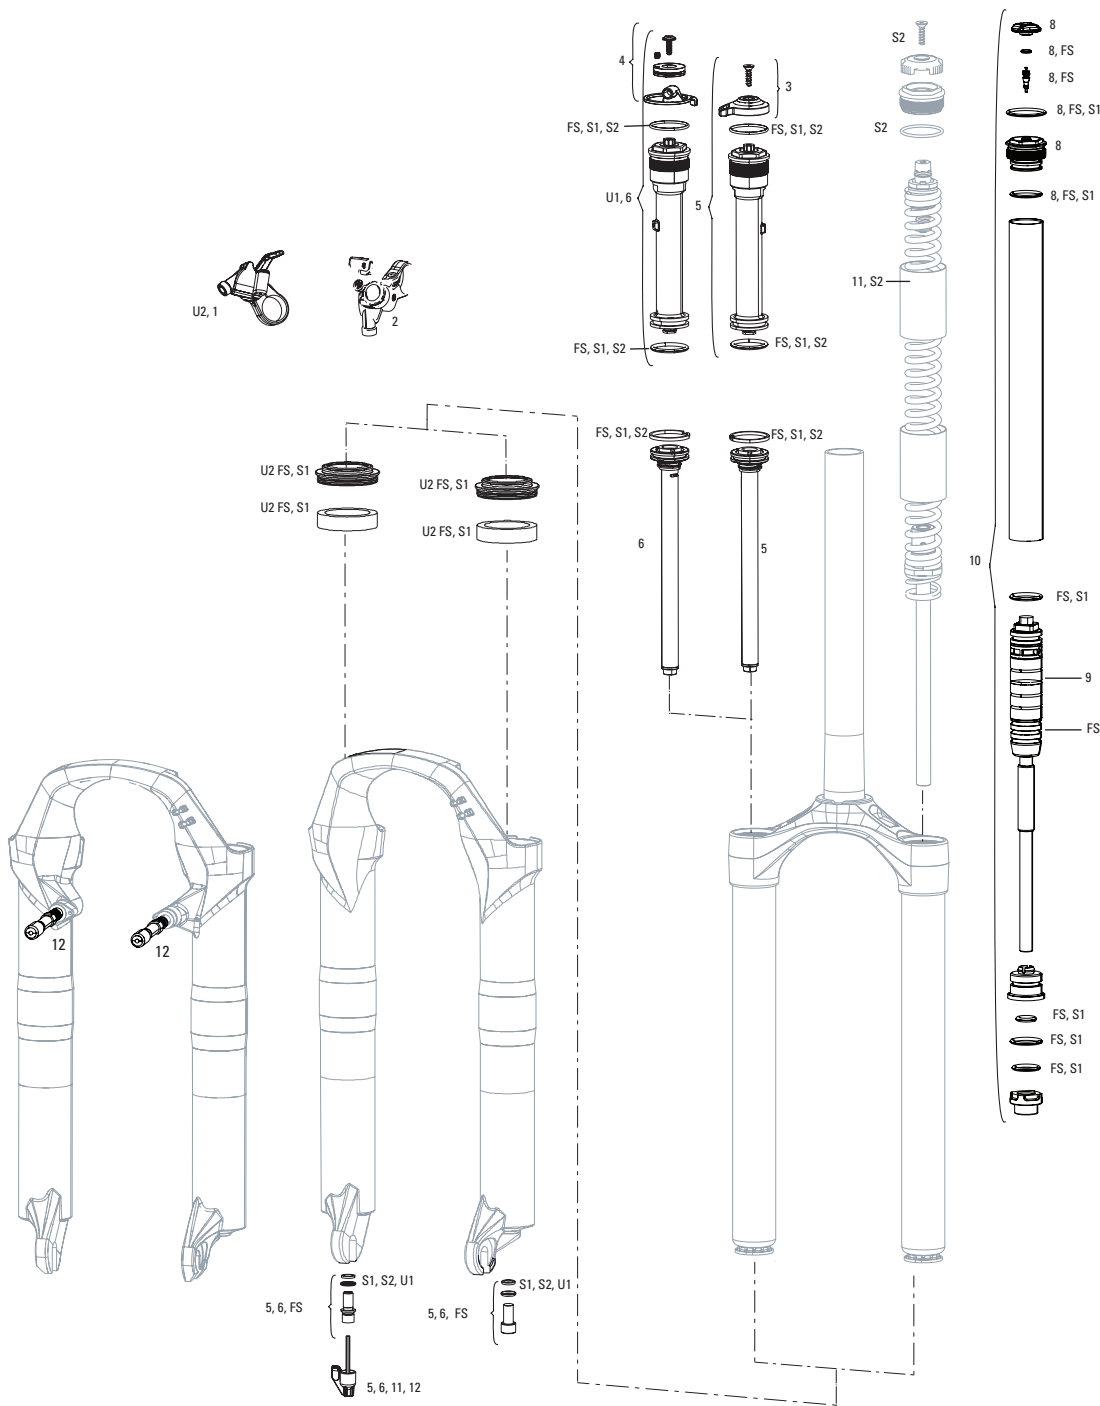

RECON SILVER TK B1 (2016)

FS-RCNS-TK-B1

Note:

1. Full service kits include replaceable o-rings, glide rings, retaining rings, crush washers, crush washer retainers and shaft bolts/nuts. Not all service parts are pictured. All basic service kits include the following replaceable wear items: o-rings, glide rings, dust seals, and foam rings.

2. Convert from Crown Adjust to Remote Adjust: Remote compression damper requires remote compression adjuster spool, cable clamp and remote lever assembly.