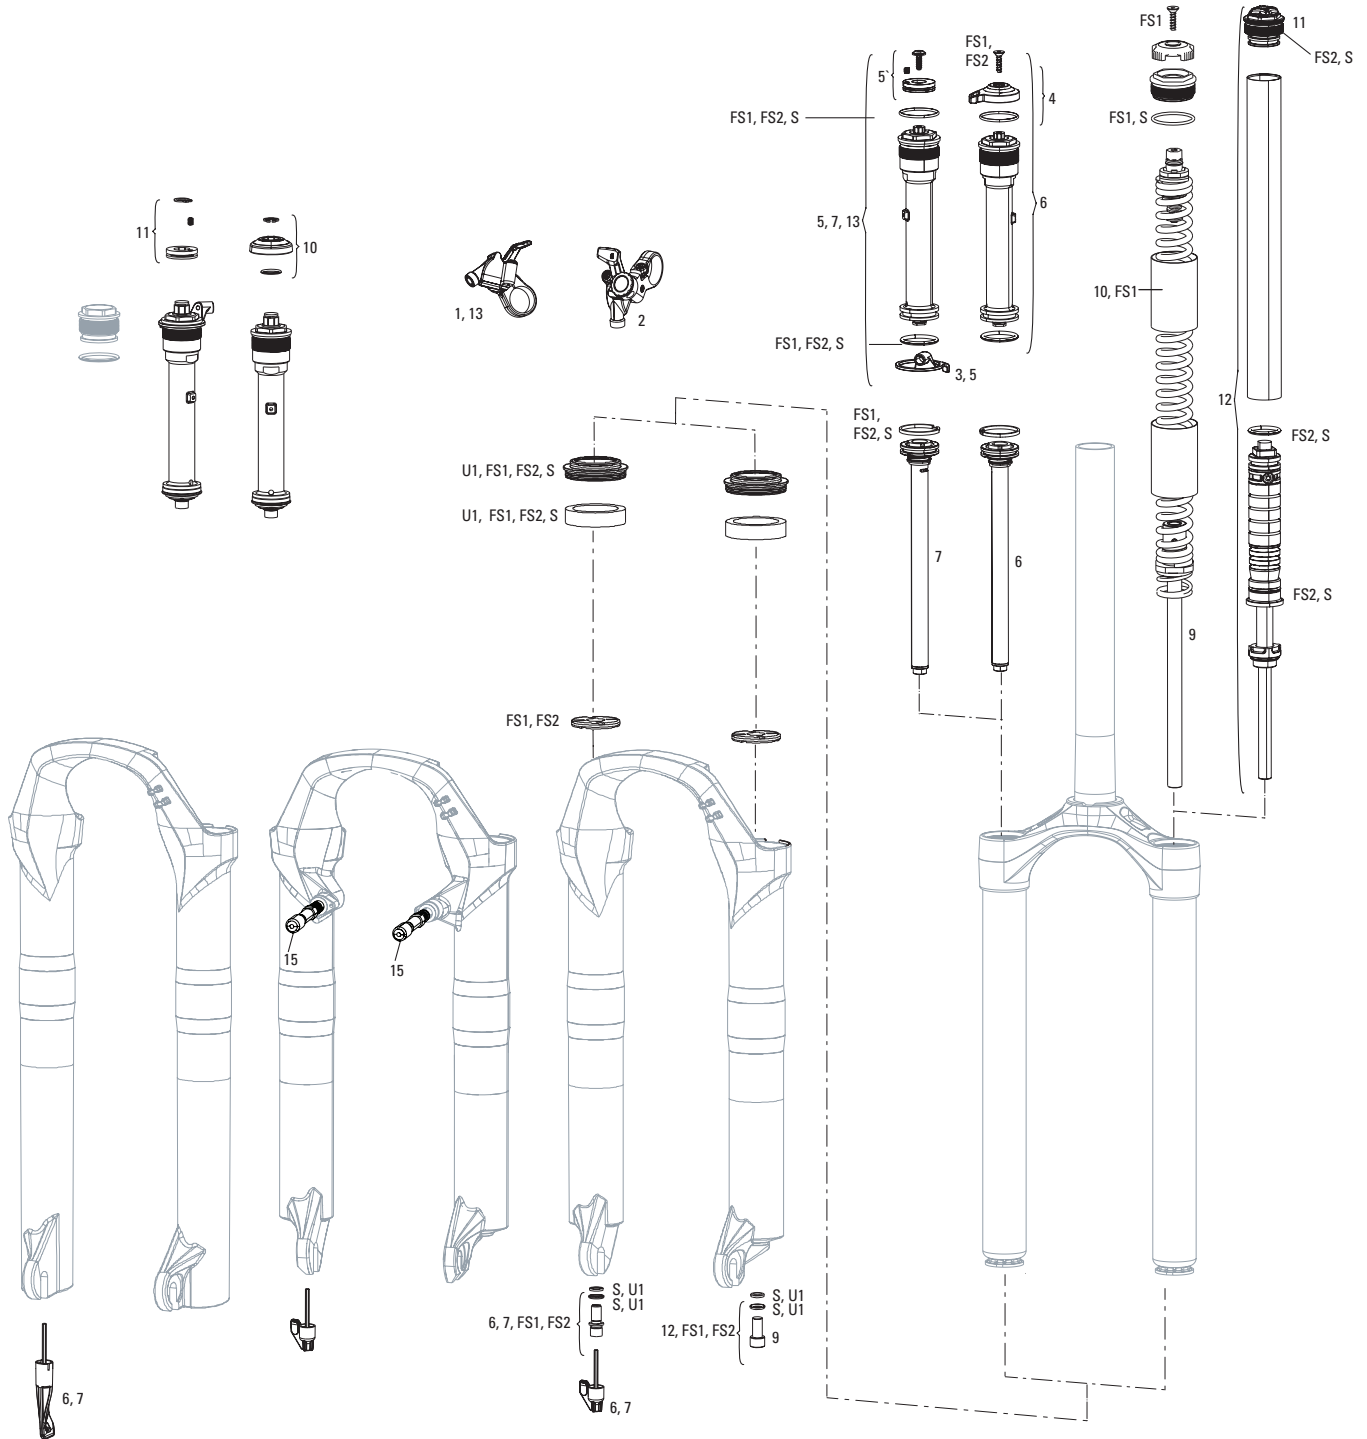

XC32 A1-A3 (2011-2015)

FS-XC32-TK-A1, FS-XC32-TK-A2, FS-XC32-RL-A2, FS-XC32-TK-A3, FS-XC32-TK-A4

Note:

1. Full service kits include replaceable o-rings, glide rings, retaining rings, crush washers, crush washer retainers and shaft bolts/nuts. All air service kits include replacement schrader valve cores. Not all service parts are pictured. All basic service kits include the following replaceable wear items: o-rings, glide rings, dust seals, and foam rings.