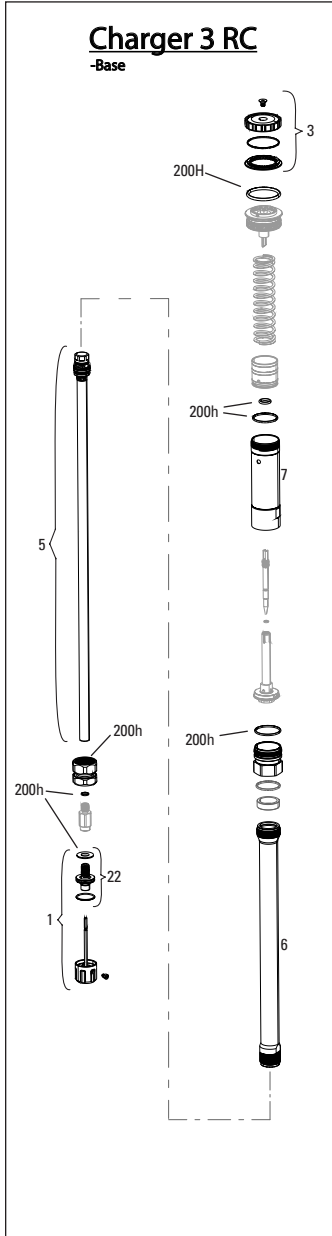

SPARES

bulk	11.4018.121.000	FORK DUST WIPER KIT - 38MM (QTY 20) - ZEB A1+ (2021+)/DOMAIN B1+ (2022+)
16	11.4018.126.000	FORK HUB ENDCAP ADAPTERS - (CONVERTS FROM 31MM TO 21MM FOR USE WITH NON-TORQUE CAP HUBS) - PIKE C1/LYRIK D1/ZEB A2 FLIGHT ATTENDANT (2023+)
17	11.4018.115.001	FORK HOSE CLAMP - GLOSS BLACK (INCLUDES CABLE CLAMP & SCREW) ZEB A1 (2021+), ZEB/PIKE/LYRIK FLIGHT ATTENDANT (2022+)
18	11.4018.116.001	FORK FOAM RING KIT - 38MM X 6MM (QTY 20) - ZEB A1+ (2021+)/DOMAIN B1+ (2022+)
19	11.4015.403.090	FORK SHAFT FASTENER KIT - (INCLUDES SHAFT BOLTS & CRUSH WASHERS) - REVELATION RC A1+/YARI CHR C A1+, LYRIK/PIKE/PIKE DJ/BOXXER/ZEB CHARGER A1+
20	11.4015.259.000	FORK CRUSH WASHERS - 8MM (QTY 50)
ns	11.4308.327.002	AIR VALVE KIT - SCHRADER CORE (QTY 2) - FORKS/SHOCKS/REVERB
ns	11.4018.059.000	FORK CALIPER SPACER KIT - 3S (ALLOWS FOR 203MM BRAKE ROTOR) - BOXXER B1+/ZEB A1+
ns	11.4118.107.000	SCHRADER AIR CAP - (INCLUDES CAP AND O-RING) - ROCKSHOX UNIVERSAL AIR CAP FOR FORKS AND SHOCKS
21	11.4018.131.000	FORK LOWER LEG PLUGS - (INCLUDES 2 PLUGS) - PIKE C1/LYRIK D1/ZEB A2 FLIGHT ATTENDANT (2023+), 38MM BOXXER D1+(2024+)
22	11.4018.135.000	FENDER BOLT KIT - M3-5X11MM BUTTON HEAD (QTY 5) - ZEB A1+, LYRIK D1+, PIKE C1+, DOMAIN B1+, SID C1+, BOXXER D1+

TOOLS/GREASE/FLUIDS

ns	00.4318.044.000	FORK LOWER LEG DUST SEAL INSTALLATION TOOL 38MM (FOR FLANGELESS AND FLANGED DUST SEALS)
ns	00.4315.023.010	HIGH-PRESSURE FORK/SHOCK PUMP (300 PSI MAX) ROCKSHOX
ns	00.4315.023.040	HIGH-PRESSURE FORK/SHOCK PUMP (300 PSI MAX) ROCKSHOX DIGITALGAUGE
ns	00.4315.022.010	REAR SHOCK SCHRADER VALVE REMOVAL TOOL ROCKSHOX
ns	11.4318.016.000	MAXIMA PLUSH DYNAMIC SUSPENSION LUBE LIGHT, 120ML BOTTLE (REPLACES 0W-30) - PIKE/REVELATION/LYRIK/YARI/BOXXER/ZEB/DOMAIN/REVERB XPLR/SHOCK AIR CANS
ns	11.4318.016.001	MAXIMA PLUSH DYNAMIC SUSPENSION LUBE LIGHT, 1 LITER BOTTLE (REPLACES 0W-30) - PIKE/REVELATION/LYRIK/YARI/BOXXER/ZEB/DOMAIN/REVERB XPLR/SHOCK AIR CANS
ns	11.4318.016.002	MAXIMA PLUSH DYNAMIC SUSPENSION LUBE HEAVY, 120ML BOTTLE - SID/SIDSL/RUDY/PIKE/LYRIK/ZEB - LOWER LEGS/AIR SPRINGS
ns	11.4318.016.003	MAXIMA PLUSH DYNAMIC SUSPENSION LUBE HEAVY, 1 LITER BOTTLE - SID/SIDSL/RUDY/PIKE/LYRIK/ZEB - LOWER LEGS/AIR SPRINGS
ns	00.4318.008.000	GREASE SRAM BUTTER 20ML SYRINGE, FRICTION REDUCING GREASE BY SLICKOLEUM - DOUBLE TIME HUB PAWLS, FORKS & REVERB SERVICE
ns	00.4318.008.001	GREASE SRAM BUTTER 1OZ CONTAINER, FRICTION REDUCING GREASE BY SLICKOLEUM - DOUBLE TIME HUB PAWLS, FORKS & REVERB SERVICE
ns	00.4318.008.003	GREASE SRAM BUTTER 500ML CONTAINER, FRICTION REDUCING GREASE BY SLICKOLEUM - RECOMMENDED FOR SRAM DOUBLE TIME HUBS & WHEELS, ROCKSHOX FORKS AND REVERB SERVICE
ns	11.4115.094.040	MAXIMA SUSPENSION OIL PLUSH, 7WT 1 LITER BOTTLE - REAR SHOCK/CHARGER DAMPER
ns	11.4115.094.030	MAXIMA SUSPENSION OIL PLUSH, 3WT 1 LITER BOTTLE - REAR SHOCK/CHARGER DAMPER
ns	00.4318.098.000	ROCKSHOX UNIVERSAL BLEED KIT (INCLUDES 2 SYRINGES, 2 STANDARD FITTINGS, CHARGER FITTING, AND REVERB BLEEDING EDGE FITTING)
ns	00.4318.007.000	ROCKSHOX CHARGER DAMPER STANDARD BLEED KIT (INCLUDES SYRINGE, CHARGER1 FITTING, STANDARD FITTING, SUSPENSION OIL 3W) - CHARGER/RACEDAY DAMPERS
ns	00.4318.012.013	ROCKSHOX GLASS FIBER REINFORCED NYLON NON-SCRATCH O-RING PICK TOOLS (QTY 5, FOR USE ON SUSPENSION PRODUCTS)

BOXXER BASE/ULTIMATE D1 (2024+)

FS-BXR-BSE-D1, FS-BXR-ULT-D1

Note:
1. Fender bolts are M3-.5x11 (qty 4)