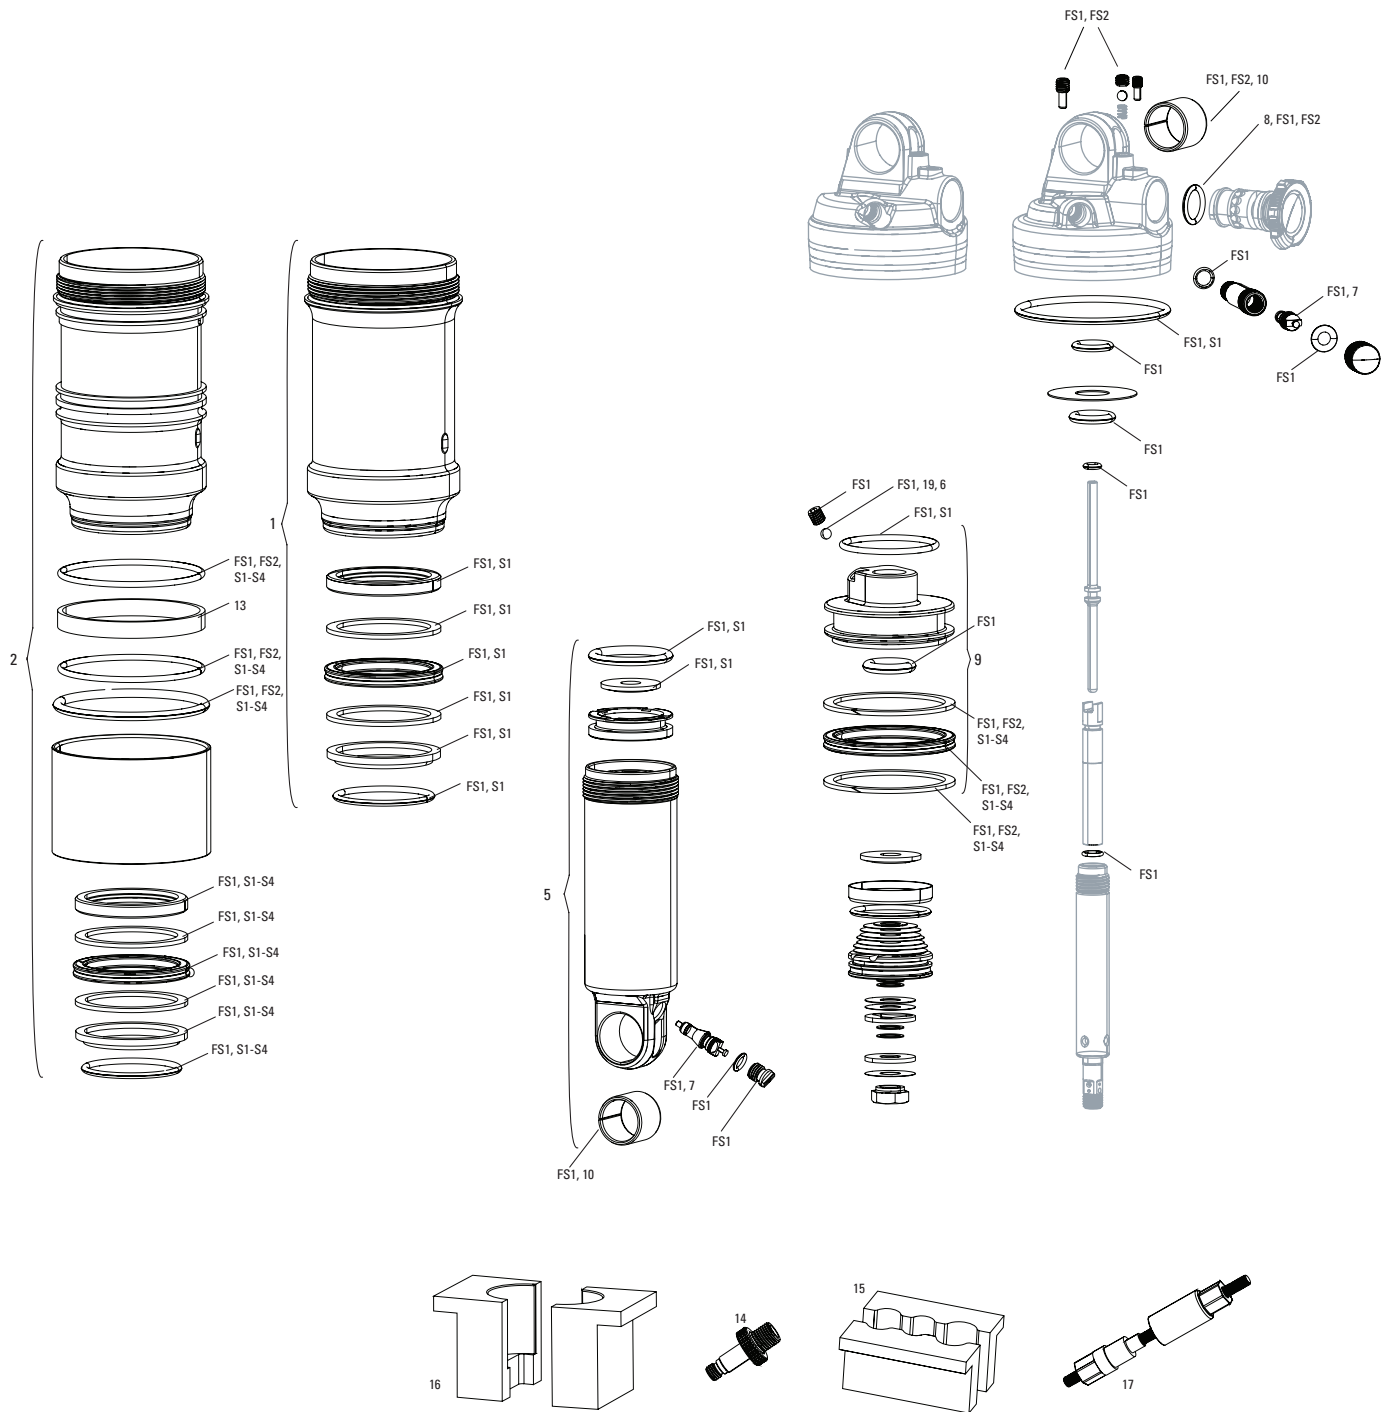

MONARCH R C1-D2 (2014-2020)

RS-MNR-R-C1, RS-MNR-R-C2, RS-MNR-R-C3, RS-MNR-R-C4, RS-MNR-R-D1, RS-MNR-R-D2

Note:

1. All 2014+ Monarch shocks are compatible with standard, DebonAir and high-volume air can assemblies; air can includes all seals installed.
2. Monarch Service Kit (full) intended for air seal and oil change/service to damper. Monarch Service Kit (basic) intended for air seal service only.
4. Use '1/2"x1/2" Rear Shock Bushing/Mount Hardware Tool' to remove and install eyelet bushing and mounting hardware.
5. All 2014+ Air can assemblies are compatible with Monarch R, RL, RT3, and XX.