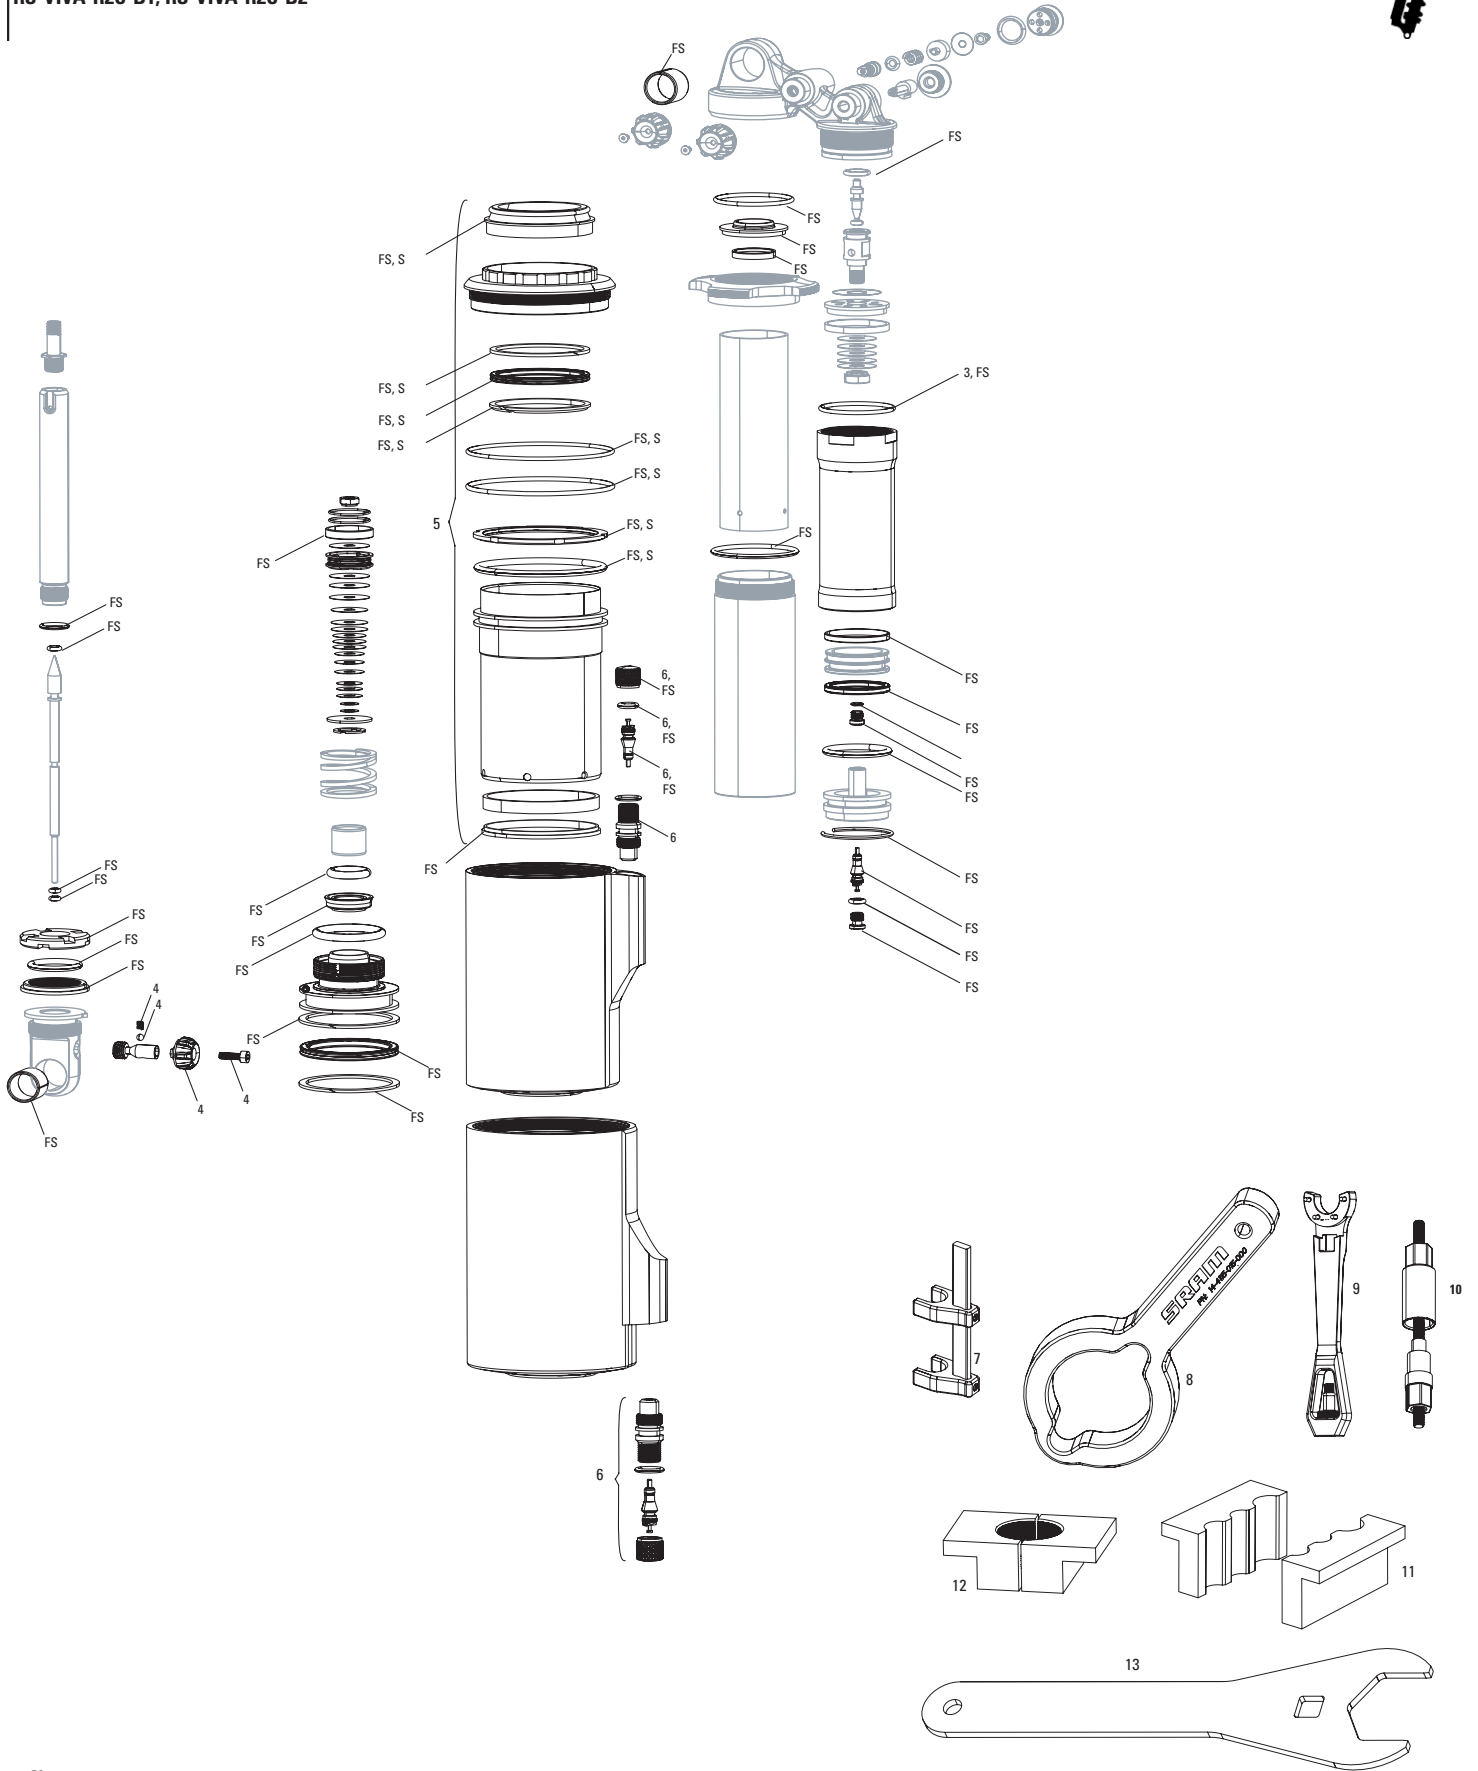

VIVID AIR B1-B2 (2014-2020)

RS-VIVA-R2C-B1, RS-VIVA-R2C-B2

Note:

1. Vivid air can wrench is required for air can removal. Vivid 31mm wrench is required for reservoir removal.
2. Use '1/2"x1/2" Rear Shock Bushing/Mount Hardware Tool' to remove and install eyelet bushing and mounting hardware.
3. All Air Can assemblies are fully assembled.