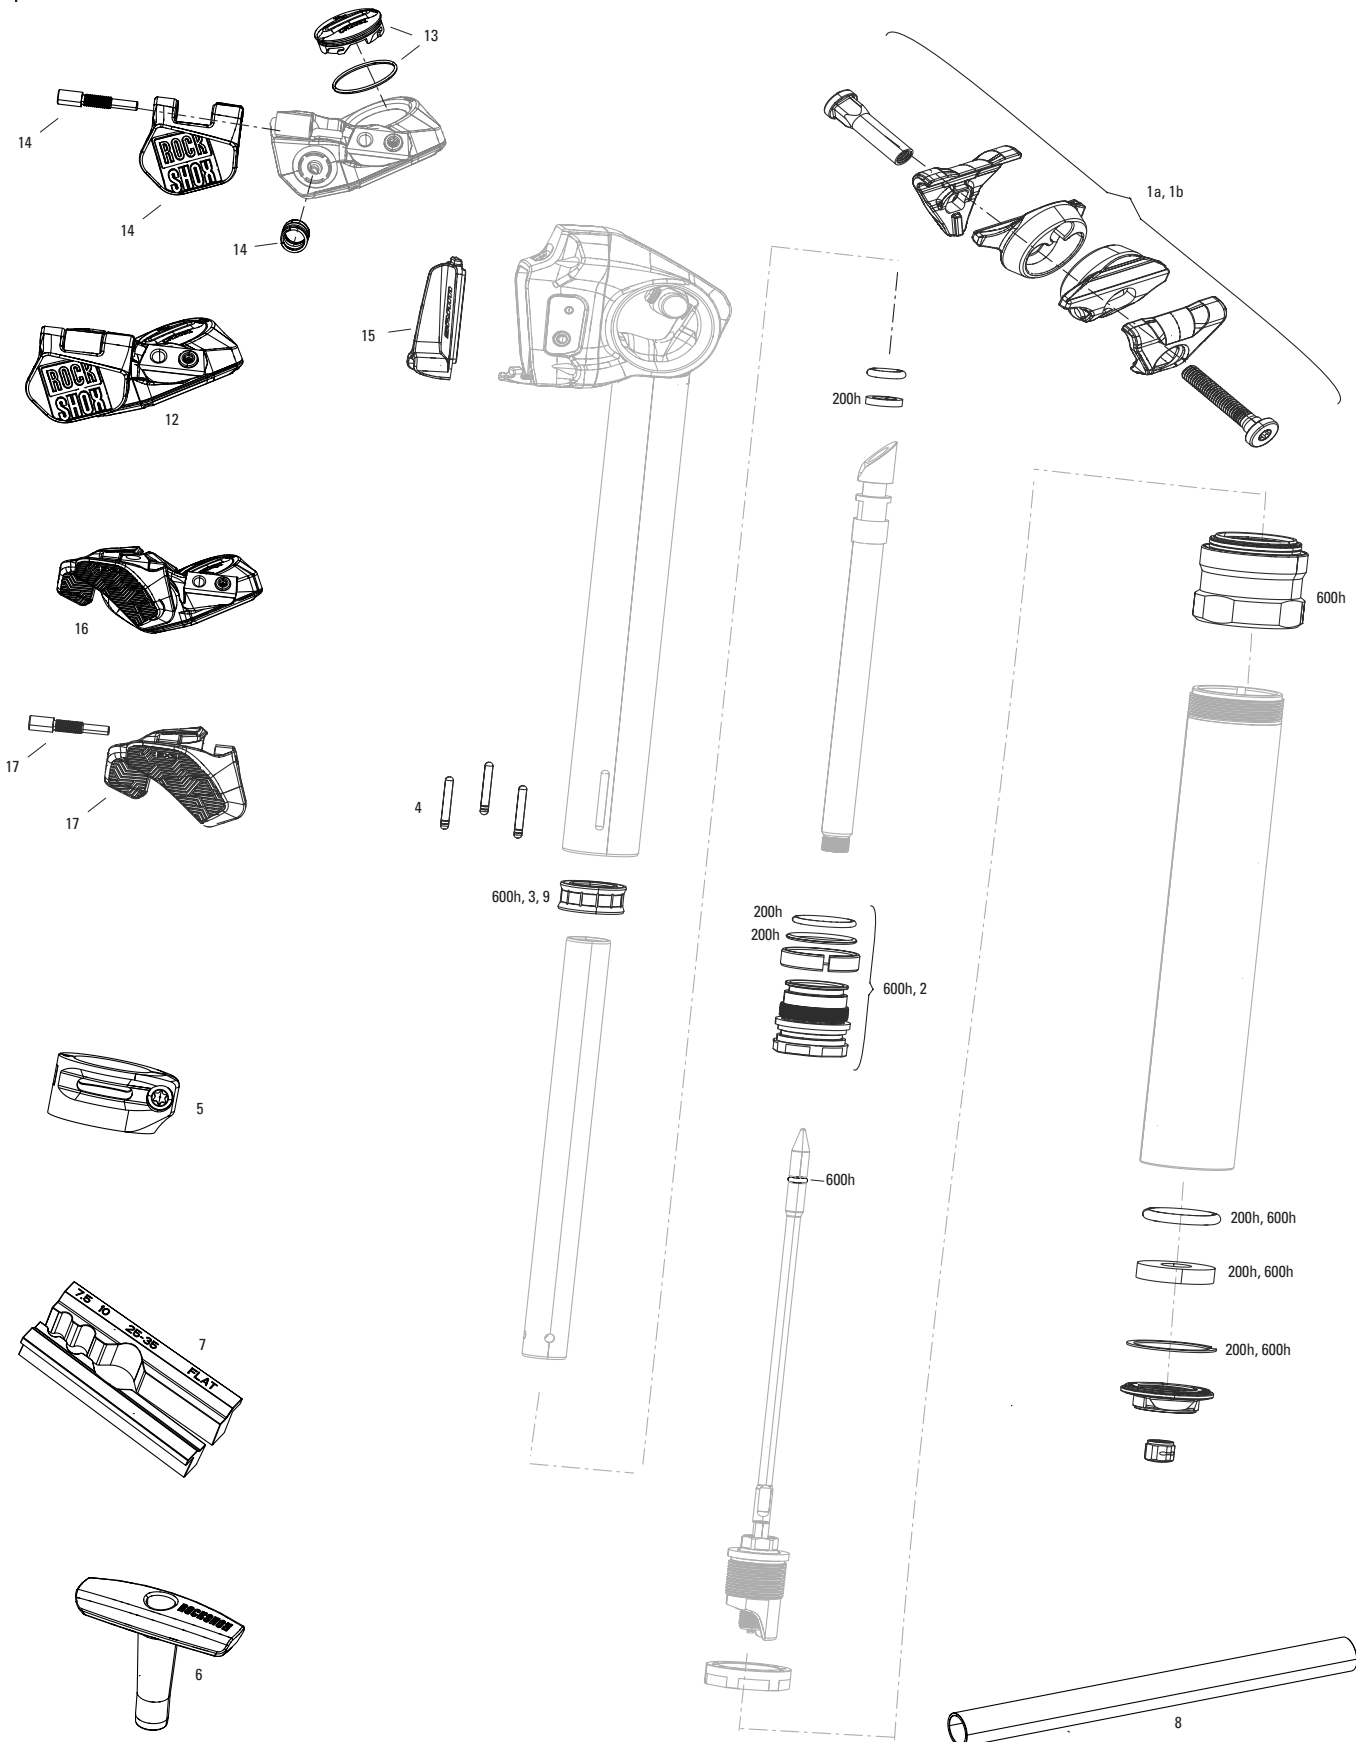

REVERB AXS A1-A2 (2020+)

SP-RVB-AXS-A1, SP-RVB-AXS-A2

Note:
1. Reverb AXS uses Serene Fluid

REVERB AXS A1-A2 (2020+)

SP-RVB-AXS-A1, SP-RVB-AXS-A2

SERVICE

200h	11.6818.051.008	SEATPOST SERVICE KIT - 200 HOUR/1 YEAR SERVICE (INCLUDES FOAM RING, INNER SEALHEAD BUSHING, & O-RINGS) - REVERB AXS A1-A2
600h	11.6818.051.001	SEATPOST SERVICE KIT - 600 HOUR/3 YEAR SERVICE (INCLUDES IFP, SEALHEAD ASSEMBLY, AND TOPCAP ASSEMBLY; REQUIRES OIL HEIGHT TOOL & IFP HEIGHT TOOL) REVERB AXS A1-A2

SPARES

1a	11.6818.054.000	SEATPOST POST CLAMP KIT - (INCLUDES CLAMP, NUTS & BOLTS) - REVERB AXS A1-A2 (2020+)/AXS XPLR A1 (2022+)
1b	11.6818.054.002	SEATPOST POST CLAMP KIT - FITS 10MM OVAL SADDLE RAILS (INCLUDES CLAMP, NUTS & BOLTS) - REVERB AXS A1-A2 (2020+)/AXS XPLR A1 (2022+)
2	11.6818.033.000	SEATPOST INNER SEALHEAD - (CONTAINS SEALHEAD WITH BUSHINGS, O-RINGS, WIPER SEAL, RETAINING RING) - REVERB STEALTH B1(2017), REVERB AXS A1-A2 (2020+)
3	11.6818.053.000	SEATPOST IFP - GREY (INTERNAL FLOATING PISTON (QTY 1) - REVERB/REVERB STEALTH A1-C1, REVERB AXS A1-A2
4	11.6818.035.000	SEATPOST BRASS KEYS - SIZE 0 (QTY 12) - REVERB/REVERB STEALTH A1- C1, REVERB AXS A1-A2 (2020+)
4	11.6818.035.001	SEATPOST BRASS KEYS - SIZE 3 (QTY 12) - REVERB/REVERB STEALTH A1- C1, REVERB AXS A1-A2 (2020+)
4	11.6818.035.002	SEATPOST BRASS KEYS - SIZE 4 (QTY 12) - REVERB/REVERB STEALTH A1- C1, REVERB AXS A1-A2 (2020+)
4	11.6818.035.003	SEATPOST BRASS KEYS - SIZE 5 (QTY 12) - REVERB/REVERB STEALTH A1- C1, REVERB AXS A1-A2 (2020+)
4	11.6818.035.004	SEATPOST BRASS KEYS - SIZE 6 (QTY 12) - REVERB/REVERB STEALTH A1- C1, REVERB AXS A1-A2 (2020+)
4	11.6818.037.000	SEATPOST BRASS KEYS - SIZE 0 (QTY 3) - REVERB/REVERB STEALTH A1- C1, REVERB AXS A1-A2 (2020+)
4	11.6818.037.001	SEATPOST BRASS KEYS - SIZE 3 (QTY 3) - REVERB/REVERB STEALTH A1- C1, REVERB AXS A1-A2 (2020+)
4	11.6818.037.002	SEATPOST BRASS KEYS - SIZE 4 (QTY 3) - REVERB/REVERB STEALTH A1- C1, REVERB AXS A1-A2 (2020+)
4	11.6818.037.003	SEATPOST BRASS KEYS - SIZE 5 (QTY 3) - REVERB/REVERB STEALTH A1- C1, REVERB AXS A1-A2 (2020+)
4	11.6818.037.004	SEATPOST BRASS KEYS - SIZE 6 (QTY 3) - REVERB/REVERB STEALTH A1- C1, REVERB AXS A1-A2 (2020+)
5	00.6818.006.000	REVERB ENDURO HEIGHT COLLAR SILVER

TOOLS/GREASE/FLUIDS

ns	00.4318.008.002	GREASE ROCKSHOX DYNAMIC SEAL GREASE (PTFE) 1OZ - RECOMMENDED FOR SERVICING REAR SHOCKS & FORKS
ns	00.4318.008.004	GREASE ROCKSHOX DYNAMIC SEAL GREASE 500ML - RECOMMENDED FOR SERVICING REAR SHOCKS & FORKS
ns	11.4115.094.050	MAXIMA SEAT POST FLUID SERENE, 16 OZ BOTTLE (REVERB POST ONLY, NOT FOR USE IN REMOTE) - REVERB POST C1/AXS A1-A2
ns	00.4315.023.010	HIGH-PRESSURE FORK/SHOCK PUMP (300 PSI MAX) ROCKSHOX
ns	00.4315.022.010	REAR SHOCK SCHRADER VALVE REMOVAL TOOL ROCKSHOX
6	00.6818.044.000	SEATPOST VENT VALVE TOOL - REVERB AXS A1-A2/REVERB C1
7	00.6818.045.000	SEATPOST VISE BLOCKS - 7.5MM,10MM, 25-35MM (USED FOR REVERB SERVICE) - REVERB AXS A1-A2/REVERB A1-B1/REVERB STEALTH A2-C1
8	00.6818.043.000	SEATPOST IFP HEIGHT TOOL (210MM LENGTH) - REVERB AXS A1-A2/REVERB A1-B1/REVERB STEALTH A2-C1
ns	00.4318.012.013	ROCKSHOX GLASS FIBER REINFORCED NYLON NON-SCRATCH O-RING PICK TOOLS (QTY 5, FOR USE ON SUSPENSION PRODUCTS)

TACKLEBOX AND BULK SPARES

9	11.6818.053.001	SEATPOST IFP - GREY (INTERNAL FLOATING PISTON (QTY 10) - REVERB/REVERB STEALTH A1-C1, REVERB AXS A1-A2

REMOTE