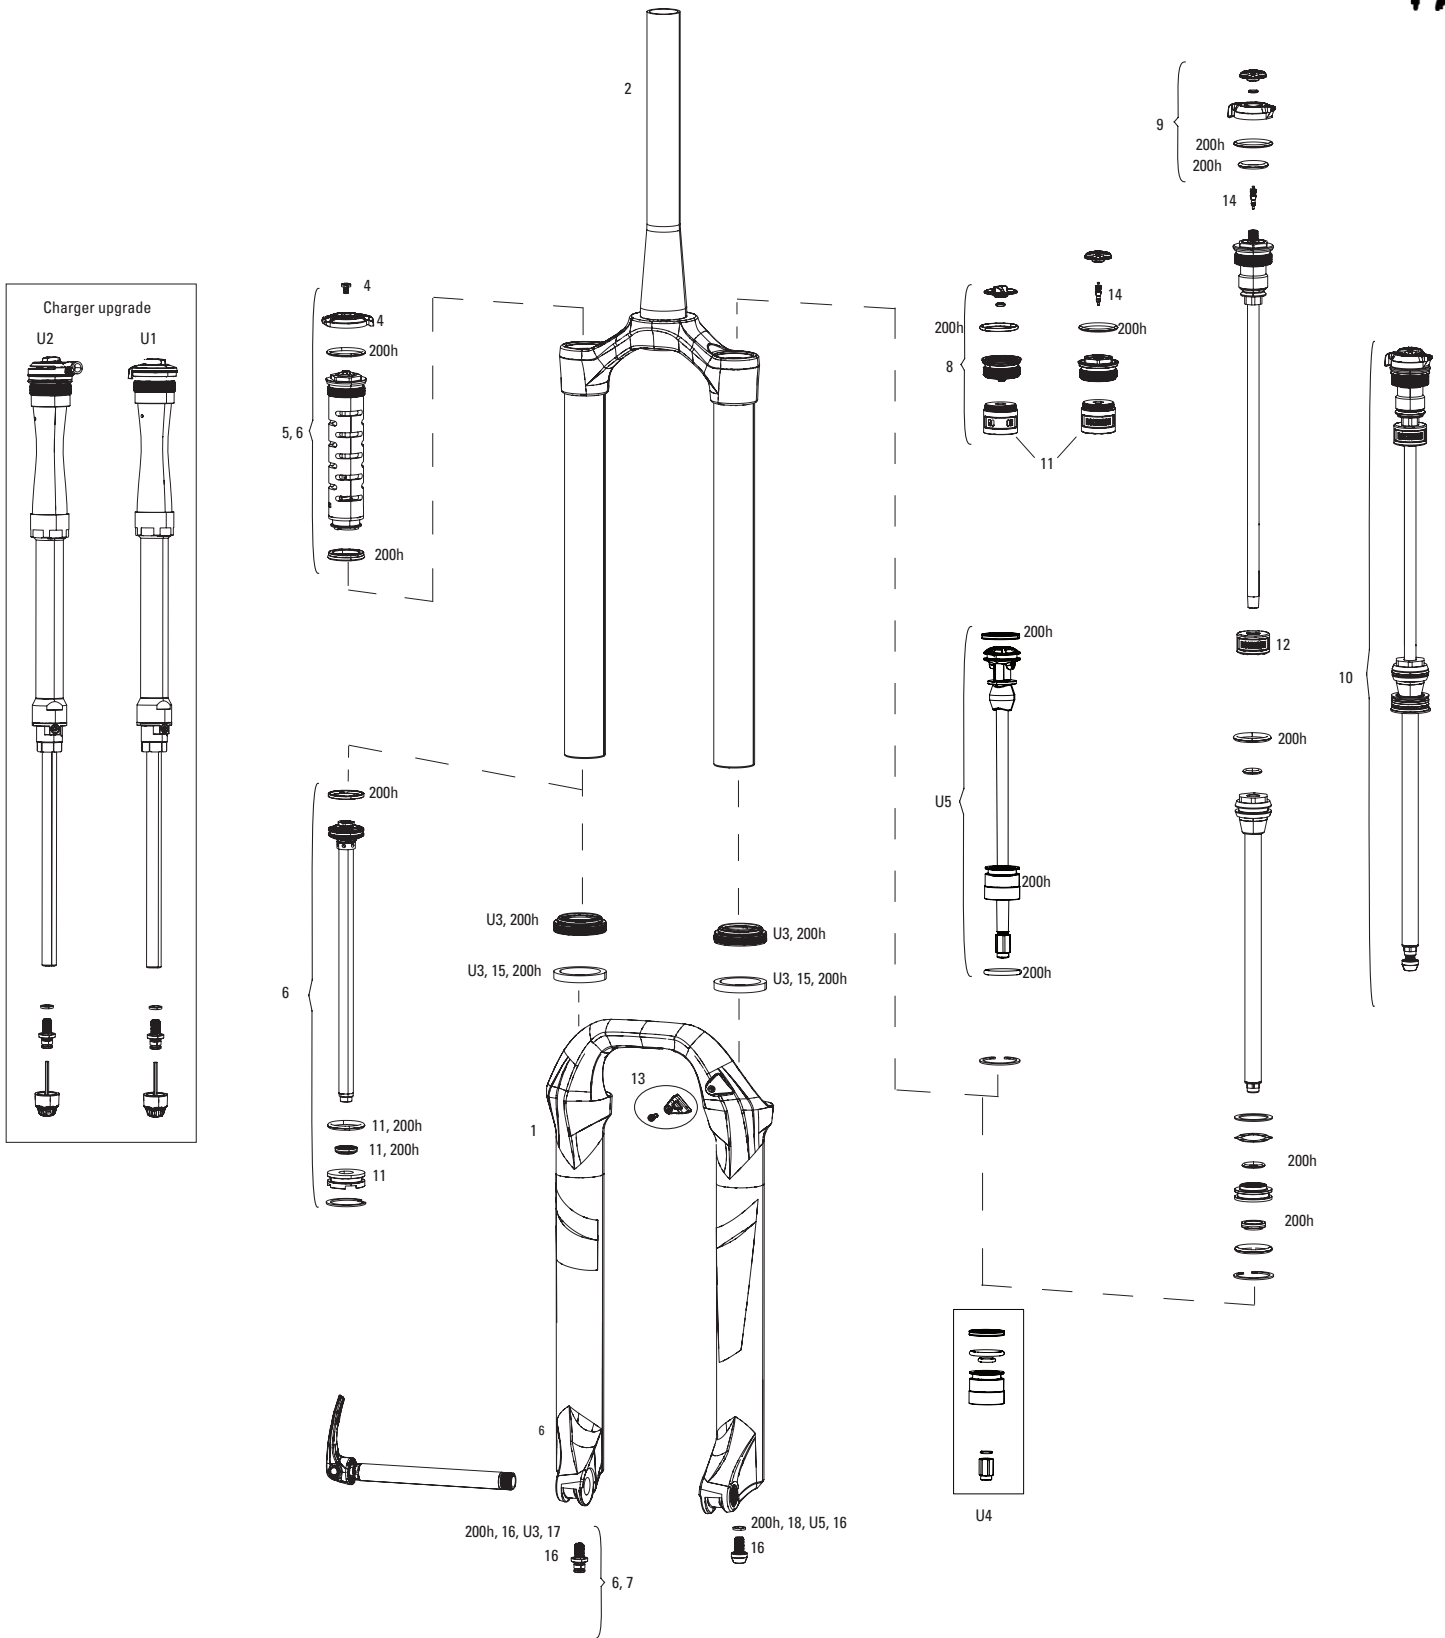

YARI A1-B3 (2016-2022)

FS-YARI-RC-A1, FS-YARI-RC-B1, FS-YARI-RC-B2, FS-YARI-CHRC-B1, FS-YARI-RC-B3

Note:

1. 200h service kits include replaceable o-rings, glide rings, retaining rings, crush washers, sealheads, lower leg seals and foam rings. See www.sram.com/service for more information.
2. For Travel Change and Bottomless Token options, see the respective pages in this catalog, listed in the Index.
3. Yari CSU's do not come with gradients printed on the stanchion tubes.
4. A complete decal and Maxle overview can be found in back of the catalog.