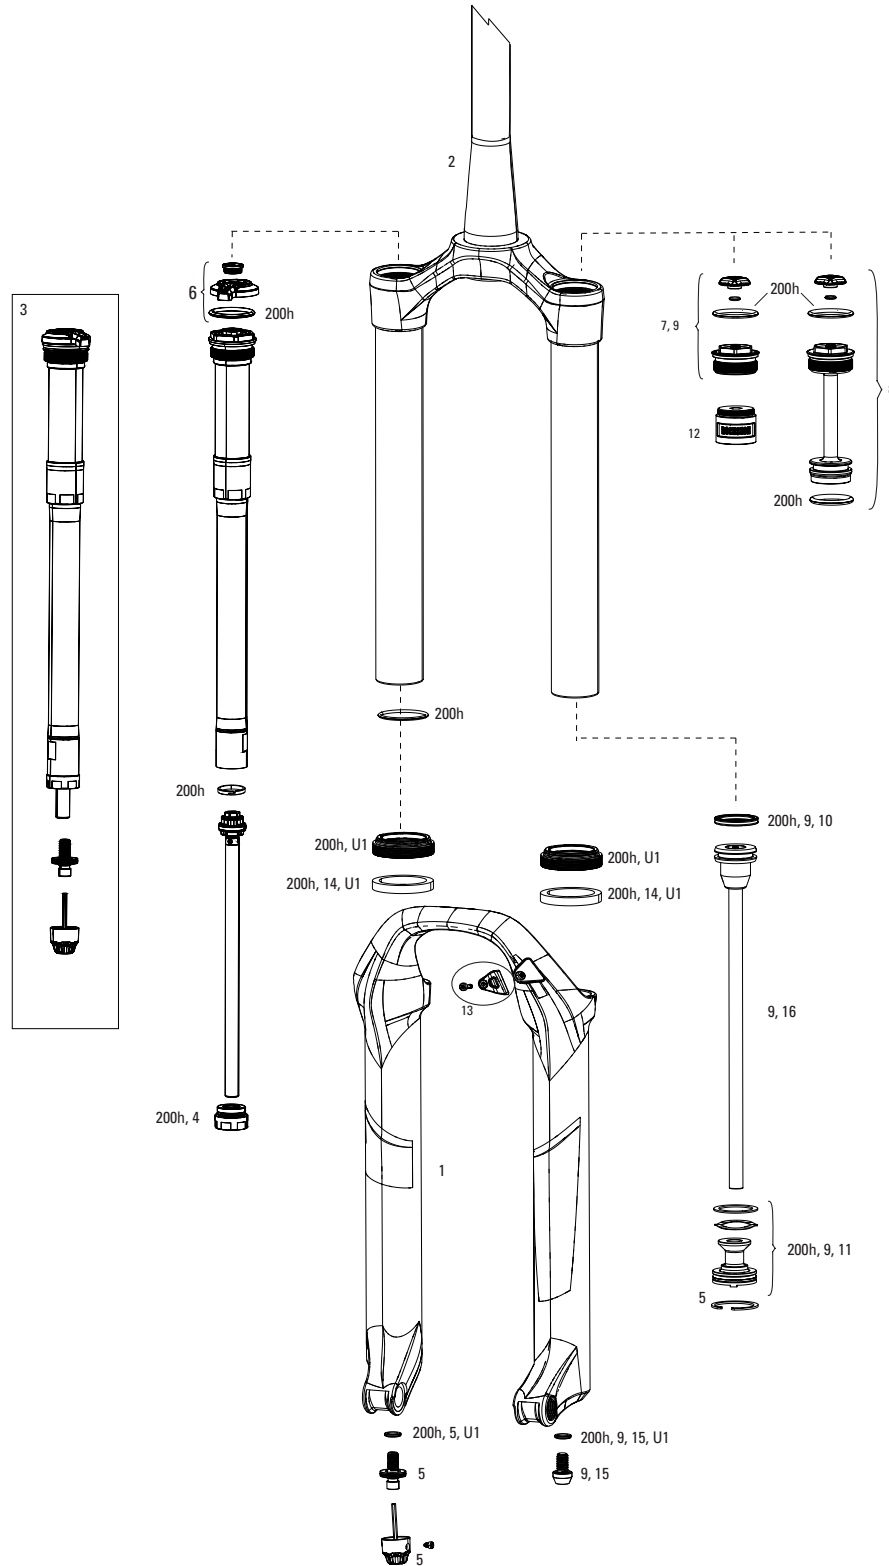

PIKE DJ A2-A4 (2016+)

FS-PIKE-DJ-A2, FS-PIKE-DJ-A3, FS-PIKE-DJ-A4

Note:

1. 200 Hour service kits include replaceable o-rings, glide rings, retaining rings, crush washers, and crush washer retainers.
2. Charger damper fluid -use RockShox Rear Suspension Damping Fluid 3wt.
3. Charger lower leg lubricant - use RockShox Pike Suspension Oil, 0w-30.
4. Charger damper bleed - use Bleed fitting Charger Damper and RockShox Charger Damper Standard Bleed Kit.
5. For Travel Change and Bottomless Token options, see the respective pages in this catalog, listed in the Index.
6. Pike DJ CSU's do not come with gradients printed on the stanchion tubes.
7. Pike DJ forks with .5mm top cap threads will be indicated with a machined circle around the tool interface.
8. A complete decal and Maxle overview can be found in back of the catalog.