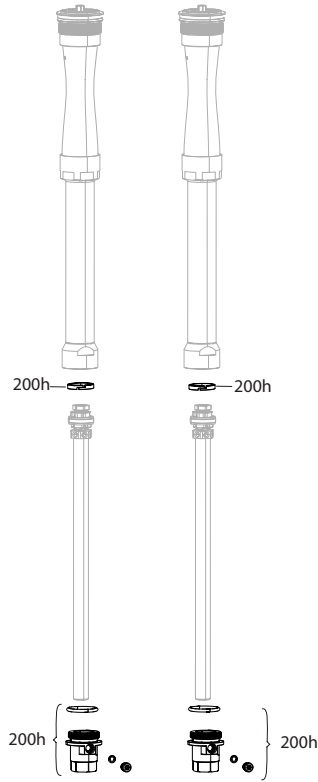

Charger Race Day 2

Note:

1. 2 Position dampers are compatible with OneLoc and 2P TwistLoc remotes.
2. 3 Position dampers are compatible with 3p TwistLoc remotes.
3. Complete damper upgrade kit required to convert from Crown Adjust to Cable Remote Adjust.
4. Decal and Maxle pages can be found in back of the catalog.
5. 15x110 Boost Maxle not compatible with 32mm SID C1, use 15x100 Maxle. See parts page for compatible parts.