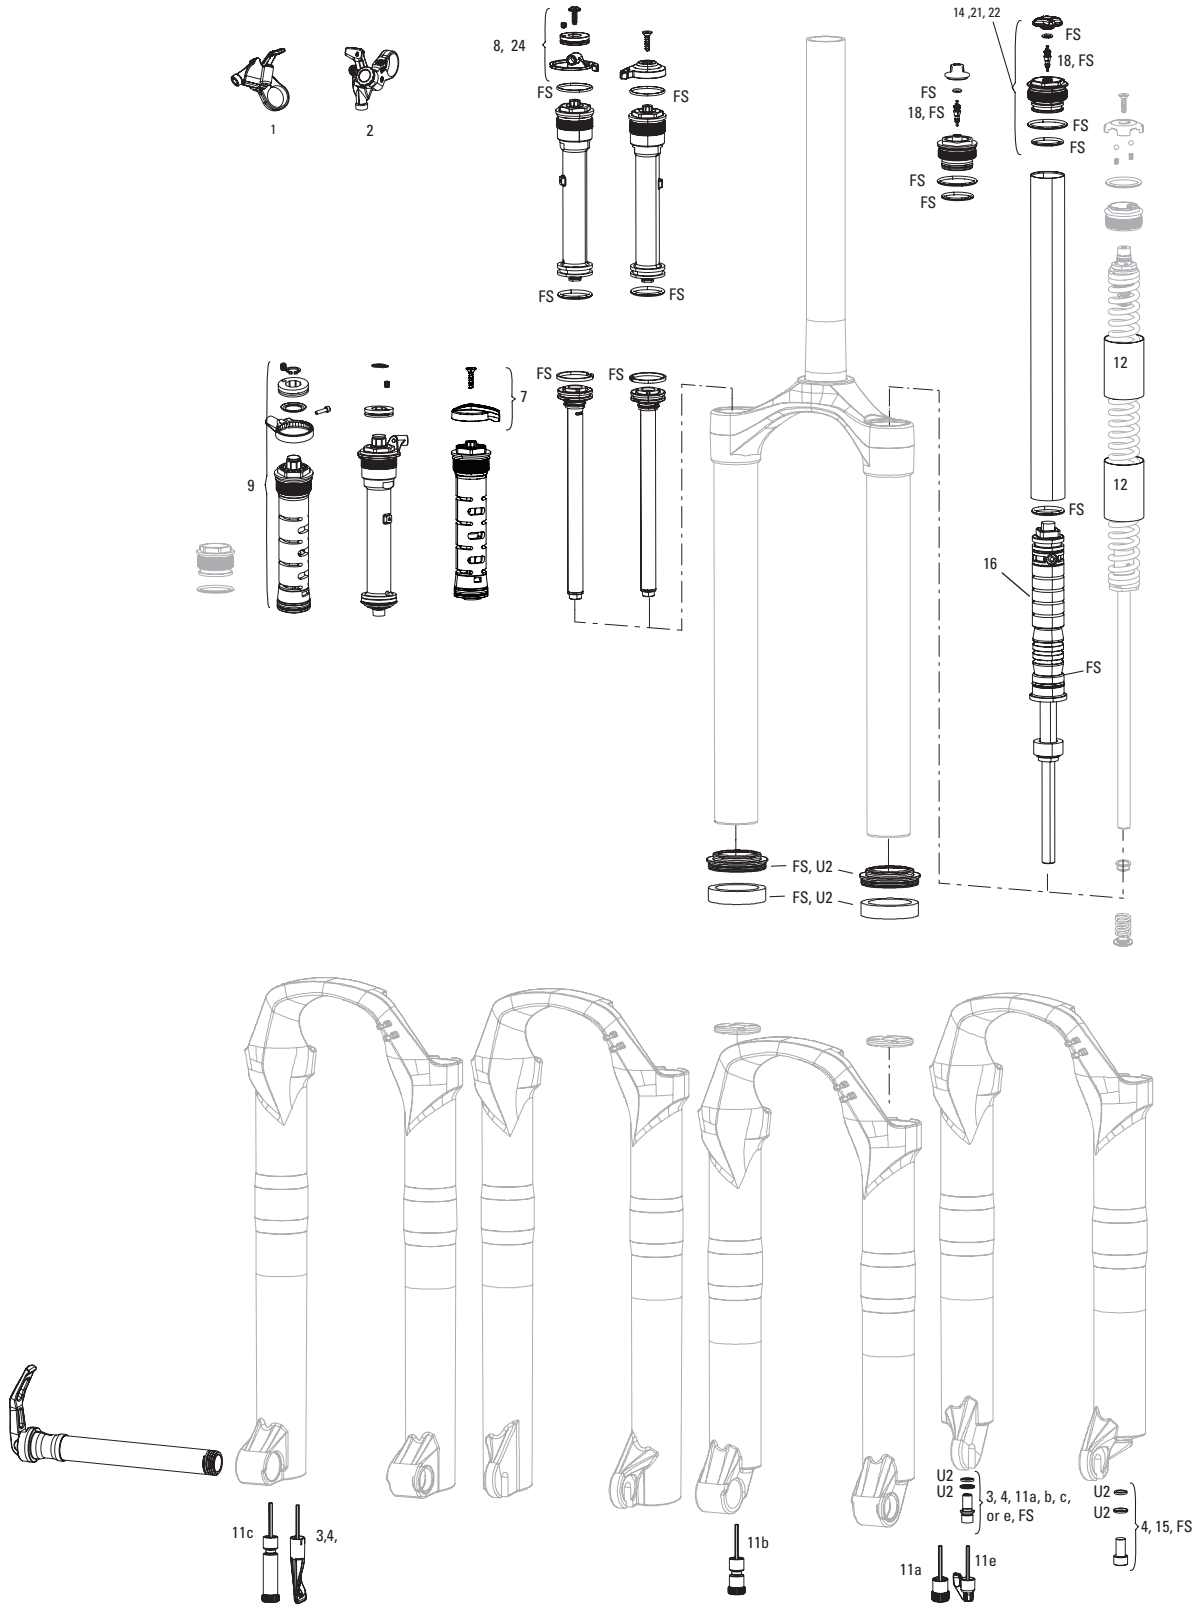

RECON SILVER A1-A3 (2011-2015)

FS-RCNS-TK-A1, FS-RCNS-R-A1, FS-RCNS-RL-A1, FS-RCNS-TK-A2, FS-RCNS-R-A2, FS-RCNS-TK-A3, FS-RCNS-R-A3

Note:

1. Full service kits include replaceable o-rings, glide rings, retaining rings, crush washers, crush washer retainers and shaft bolts/nuts. Not all service parts are pictured. All basic service kits include the following replaceable wear items: o-rings, glide rings, dust seals, and foam rings.
2. Convert from Crown Adjust to Remote Adjust: Remote compression damper requires remote compression adjuster spool, cable clamp and remote lever assembly.