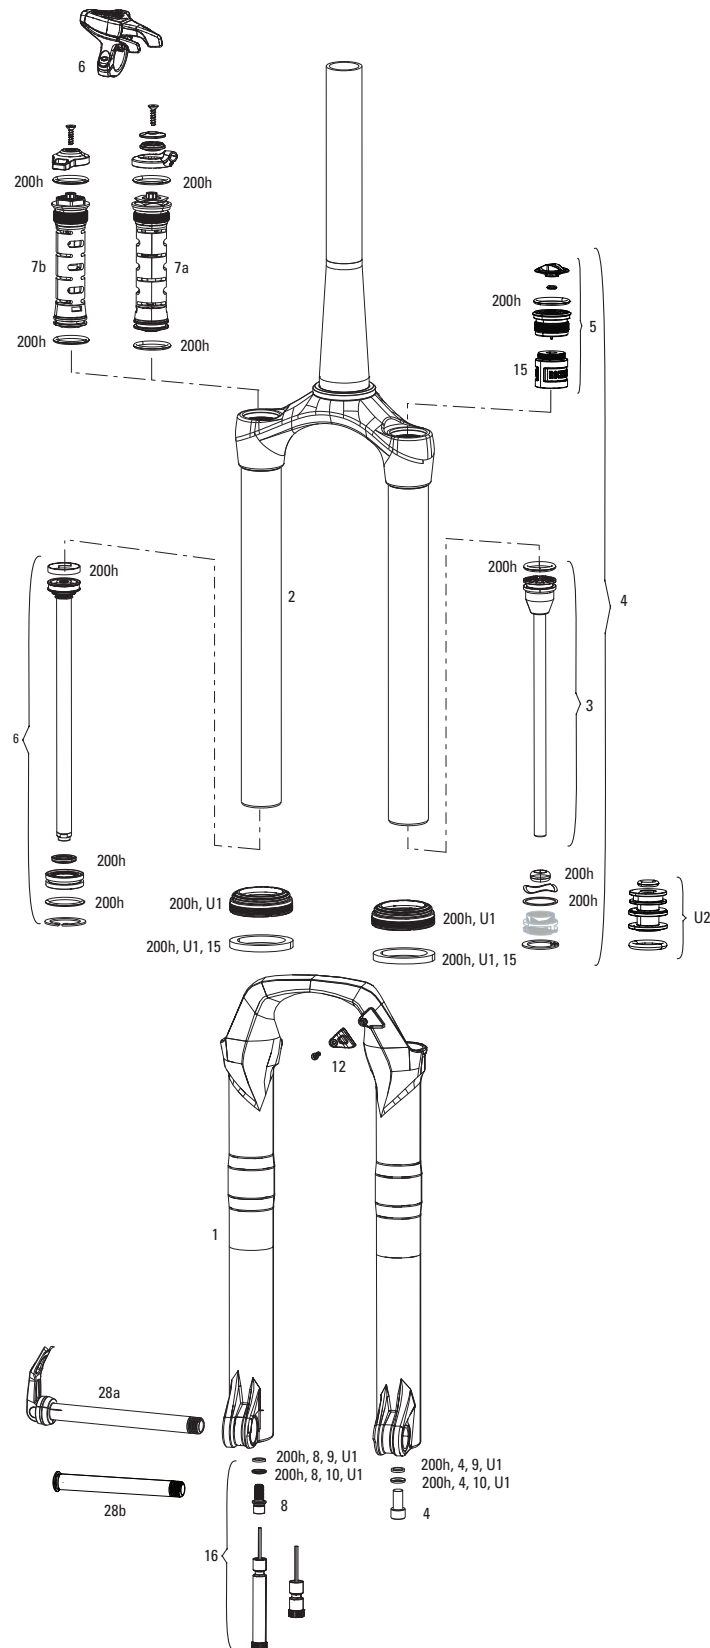

REBA-15 Boost - A7-A8 (2018-2025)

FS-REBA-15B-A7, FS-REBA-15B-A8, FS-REBA-15B-A9

Note:

1. Reba-15 max travel is 150mm.
2. Reba-15 Boost stock configurations were 100,120,130,140, and 150mm.
3. Convert from Crown Adjust to Cable Remote Adjust: complete damper upgrade kit
4. Decal and Maxle pages can be found in back of the catalog.
5. Part descriptions on the following page that include a "B" are specifically for "Boost" forks. Parts that include an "NB" are specifically for "non-Boost" forks. Parts without either designation are compatible with both Boost and non-Boost forks.