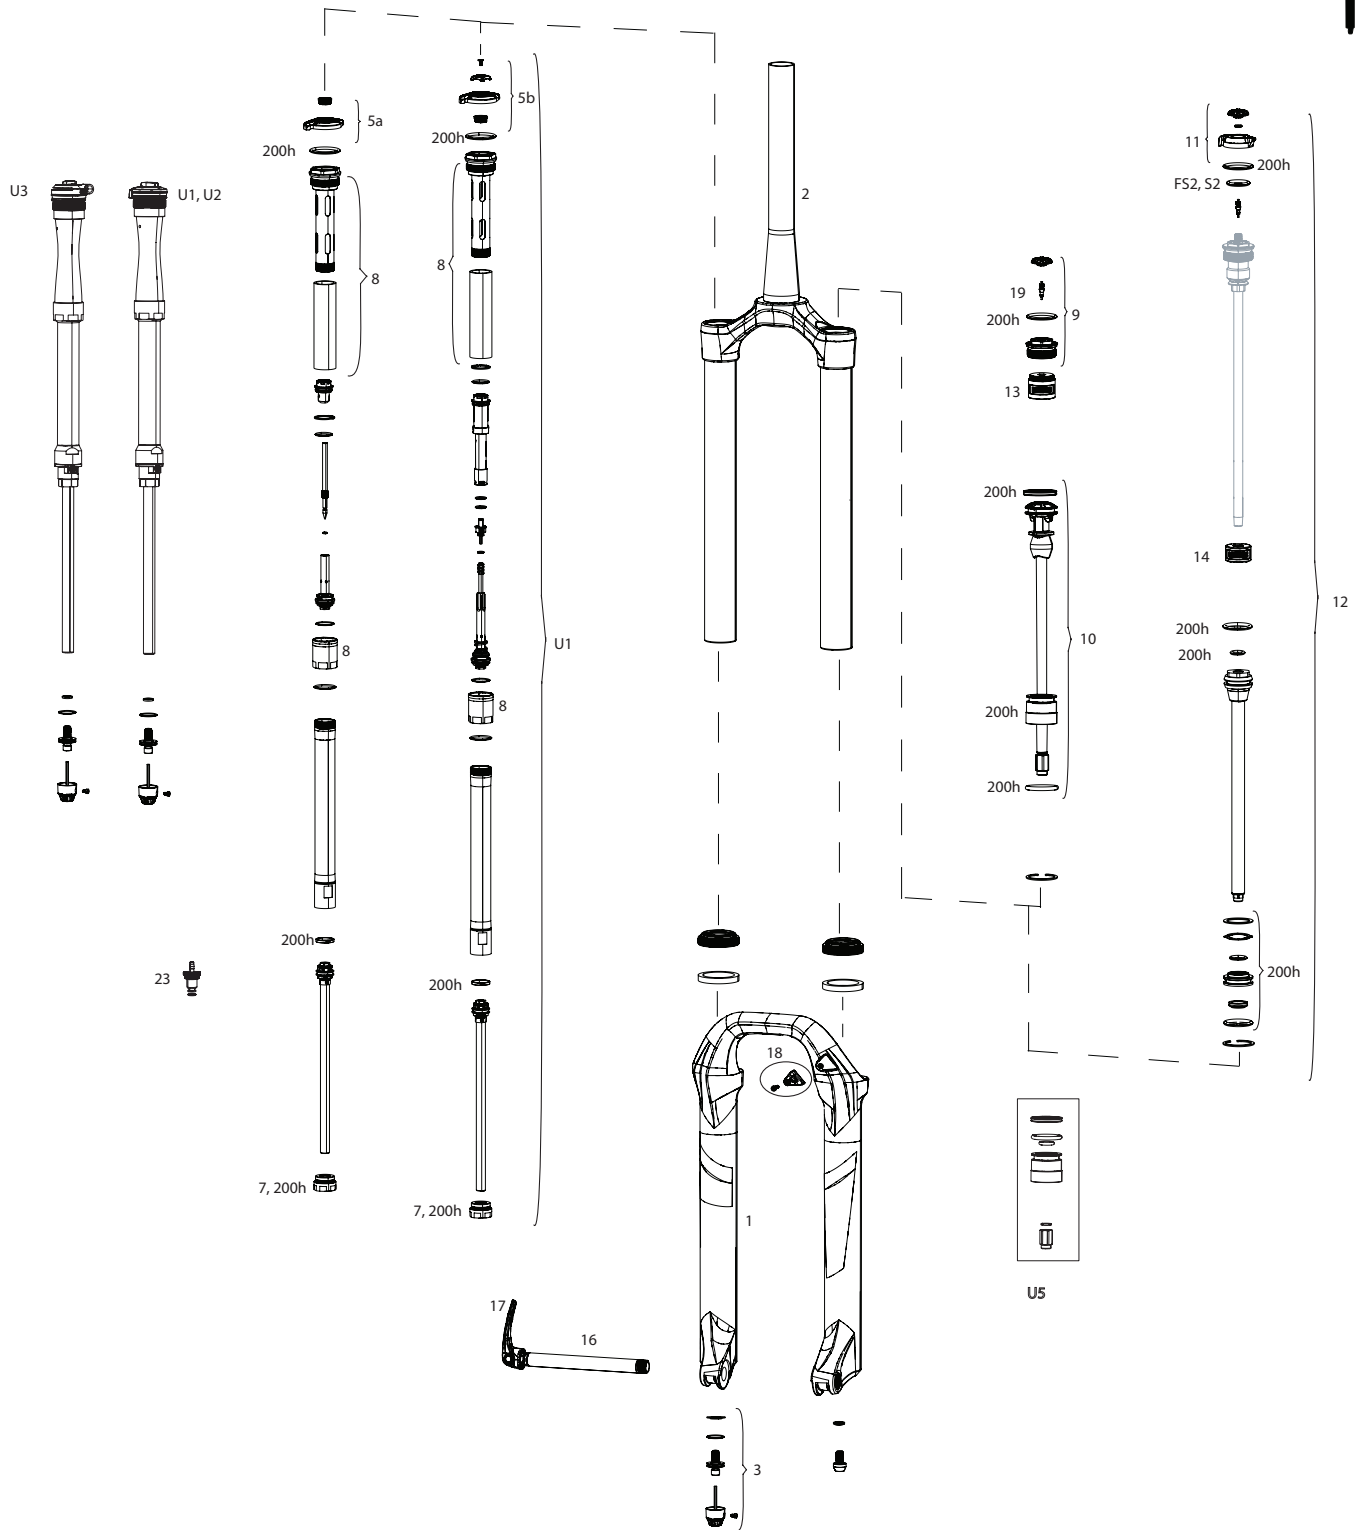

LYRIK RCT3 (A1-C1)/RC (B1-C2)/RC2 (C1) (2016-2019)

FS-LYRK-RCT3-A1, FS-LYRK-RCT3-B1, FS-LYRK-RCT3-C1, FS-LYRK-RC-B1, FS-LYRK-RC-C2, FS-LYRK-RC2-C1

Note:

1. 200h service kits include replaceable o-rings, glide rings, retaining rings, crush washers, sealheads, lower leg seals and foam rings. See www.sram.com/service for more information.
2. For Travel Change, see the respective pages in this catalog, listed in the index.
3. Lyrik CSU's do not come with gradients printed on the stanchion tubes.
4. A complete decal and Maxle overview can be found in back of the catalog.