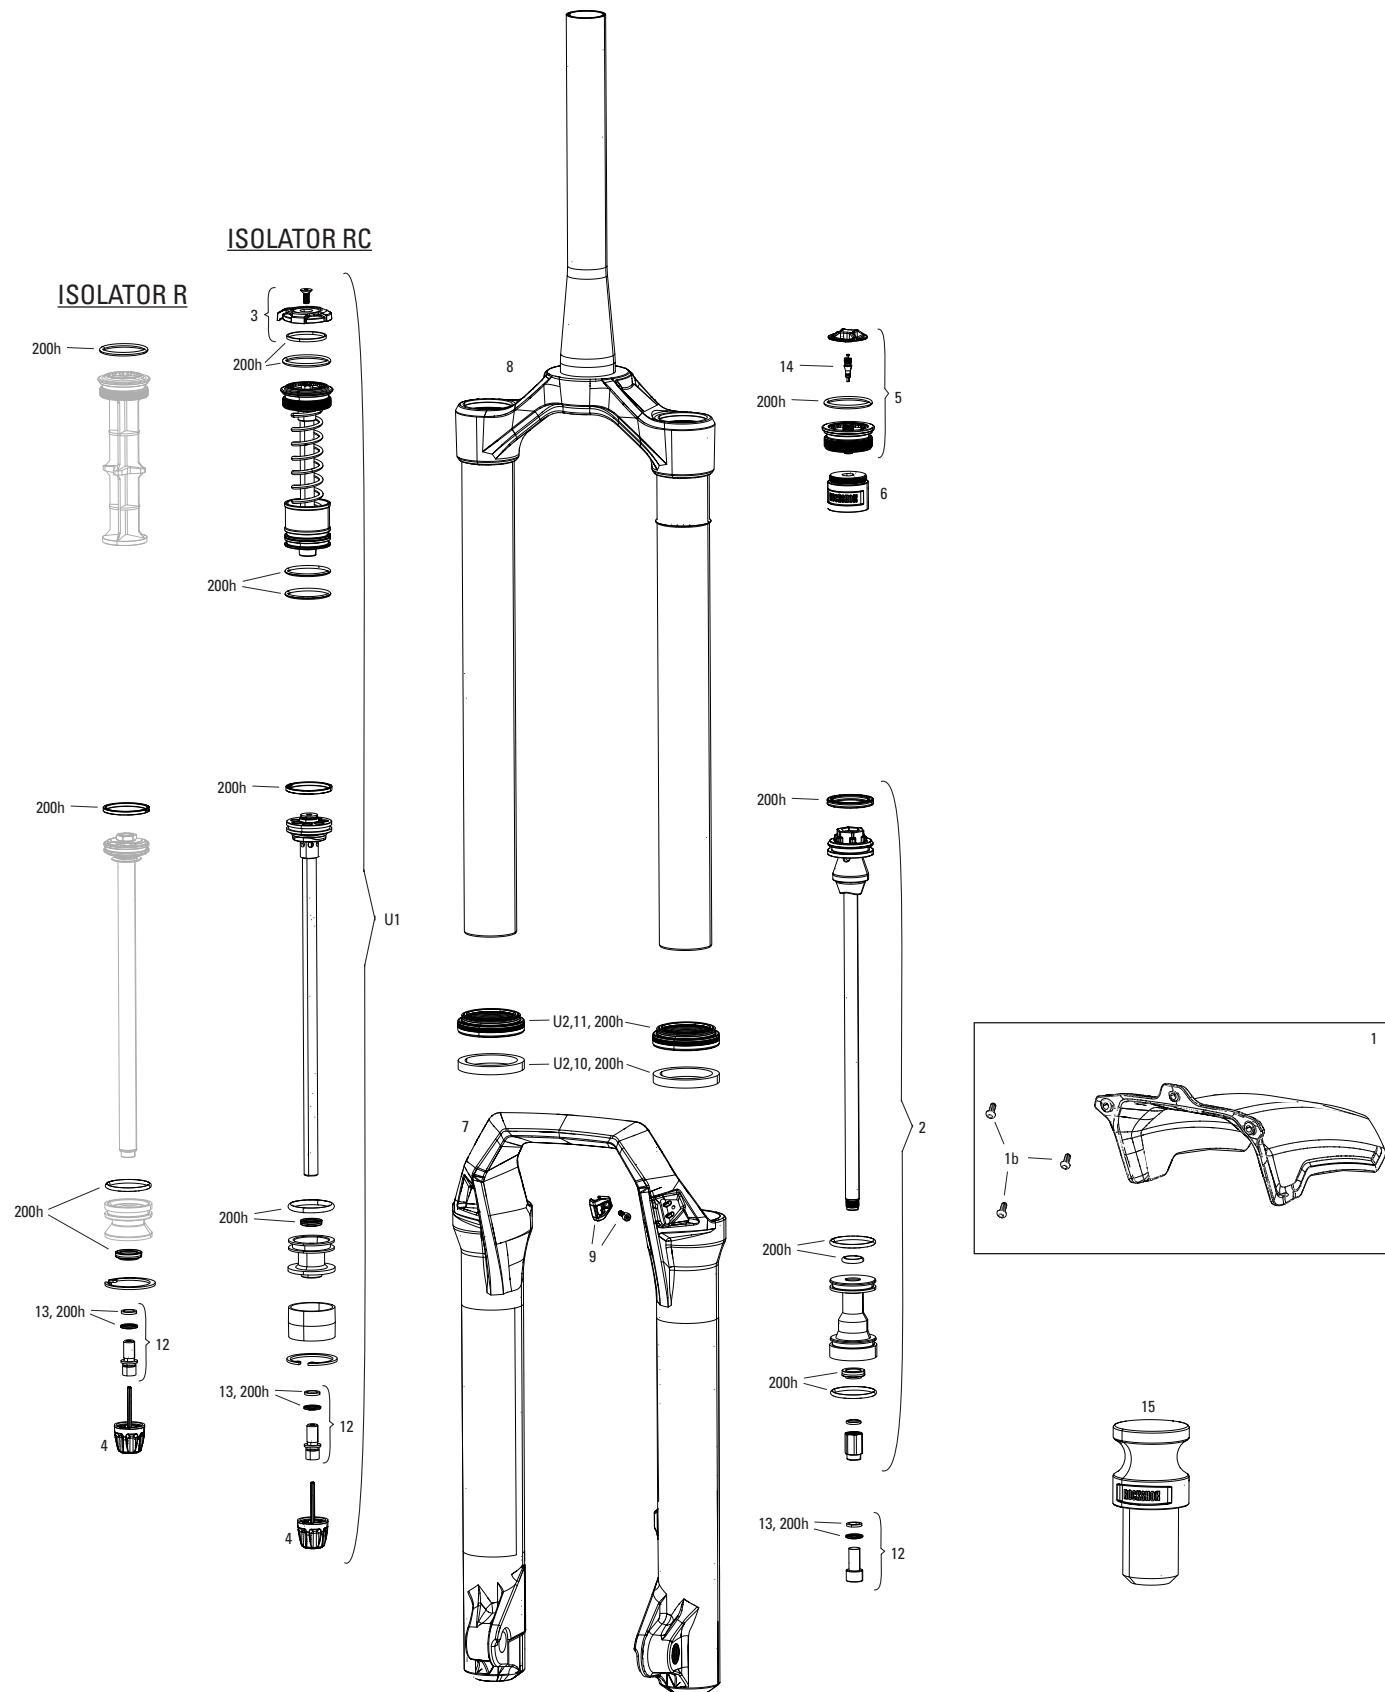

PIKE DJ A2-A4 (2016+)

FS-PIKE-DJ-A2, FS-PIKE-DJ-A3, FS-PIKE-DJ-A4

UPGRADES	
U1	00.4318.045.004 FORK DUST WIPER UPGRADE KIT - 35MM BLACK FLANGELESS ULTRA-LOW FRICTION SKF SEALS (INCLUDES DUST WIPERS, 4MM, 6MM FOAM RINGS-PIKE/LYRIK B1/YARI/REVELATION/BOXXER/DOMAIN/35/SID35MM/PSYLO)
SERVICE KIT	
200h	00.4315.032.619 200 HOUR/1 YEAR SERVICE KIT (INCLUDES DUST SEALS, FOAM RINGS, O-RING SEALS, CHARGER SEALHEAD, SA SEALHEAD) - PIKE/PIKE DJ SOLO AIR A1
200h	11.4018.027.003 FORK SERVICE KIT - FULL SERVICE SOLO AIR (INCLUDES UPGRADED SEALHEAD, SOLO AIR SEALS, DAMPER SEALS & HARDWARE) - PIKE (A1-A2/2014-2016)
LOWER LEG	
1	11.4018.091.028 FORK LOWER LEG - (DECALS INCLUDED, LOW FRICTION SKF WIPER SEALS) 26 15X100 SILVER - PIKE DJ A2-A4 (2016+)
CSU	
2	11.4018.008.494 FORK CSU - SOLO AIR 26 40 OFF-SET ALUMINUM TAPER BLACK (NO GRADIENTS)(.5 THREAD PITCH) -PIKE DJ A2-A4 (2016+)
DAMPER	
4	11.4015.353.030 FORK DAMPER SEALHEAD ASSEMBLY - CHARGER 1, LYRIK RCT3 A1/RC B1, PIKE A1-A2 35MM
5	11.4018.082.004 FORK REBOUND DAMPER KNOB KIT - (INCLUDES ADJUSTER KNOB & BOLT) - CHARGER RC2/RCT2/RCT R - LYRIK, PIKE, BOXXER, ZEB
6	11.4015.547.080 FORK COMPRESSION DAMPER KNOB KIT - CROWN CHARGER RC (INCLUDES KNOB & SCREW) - LYRIK B1/PIKE/PIKE DJ A2-A3 (2017+)
SPRING	
7	11.4018.012.010 FORK SPRING AIR TOP CAP - 35MM (.5MM THREAD PITCH) BOOST™ 15X110 - PIKE A2/LYRIK A1+/YARI A1+/REVELATION A1+(2018+)//PIKE DJ (2016+)
8	11.4018.012.013 FORK SPRING AIR TOP CAP - 35MM (.5MM THREAD PITCH) (INCLUDES TOP CAP & VALVE COVER, BOTTOMLESS TOKEN COMPATIBLE)/PIKE DJ (2016+)
9	11.4018.010.202 FORK SPRING SOLO AIR ASSEMBLY - 100MM (THREAD PITCH 0.5MM) (INCLUDES TOP CAP, AIR PISTON, SHAFT BOLT) - PIKE DJ A2-A4 (2016+)
9	11.4018.010.203 FORK SPRING SOLO AIR ASSEMBLY - 110MM (THREAD PITCH 0.5MM) (INCLUDES TOP CAP, AIR PISTON, SHAFT BOLT) - PIKE DJ A2-A4 (2016+)
9	11.4018.010.204 FORK SPRING SOLO AIR ASSEMBLY - 140MM (THREAD PITCH 0.5MM) (INCLUDES TOP CAP, AIR PISTON, SHAFT BOLT) - PIKE DJ A2-A4 (2016+)
16	11.4018.026.018 FORK SPRING SOLO AIR SHAFT - 100mm-26 - PIKE DJ A2-A4 (2016+)
16	11.4018.026.019 FORK SPRING SOLO AIR SHAFT - 110MM-26 - PIKE DJ A2-A4 (2016+)
12	11.4018.032.000 FORK SPRING BOTTOMLESS TOKENS - 35MM/38MM SOLO AIR/DEBONAIR (QTY 3) - PIKE/BOXXER B1+/LYRIK B1+/YARI/SID 35MM/ZEB/DOMAIN B1+/PSYLO GOLD A1+
12	11.4018.032.001 FORK SPRING BOTTOMLESS TOKENS - 35MM/38MM SOLO AIR/DEBONAIR (QTY 10) PIKE/BOXXER B1+/LYRIK B1+/YARI/SID 35MM/ZEB/DOMAIN B1+/PSYLO GOLD A1+
11	11.4018.037.000 FORK SPRING SEALHEAD - 35MM SOLO AIR (INCLUDES SEALHEAD BACKUP RING, WAVE WASHER & SEALS) - PIKE A1-A2 (2014-2017)/PIKE DJ A2-A4 (2016+)
SPARES	
13	11.4015.534.010 FORK HOSE CLAMP - PIKE/LYRIK/YARI/SID/REVELATION/BOXXER/XC30/30G/30S/RECON/SEKTOR/BLUTO/REBA/35G/35S
14	11.4018.028.005 FORK FOAM RING KIT - 35MM X 6MM (QTY 20) - PIKE A1-B4/LYRIK A1-C3/YARI A1-B3/BOXXER A1-C2/DOMAIN DUAL CROWN A1/PSYLO A1+
15	11.4015.403.090 FORK SHAFT FASTENER KIT - (INCLUDES SHAFT BOLTS & CRUSH WASHERS) - REVELATION RC A1+/YARI CHRC A1+, LYRIK/PIKE/PIKE DJ/BOXXER/ZEB CHARGER A1+
bulk	11.4015.259.000 FORK CRUSH WASHERS - 8MM (QTY 50)
bulk	11.4018.028.014 FORK DUST WIPER KIT - 35MM BLACK LOW FRICTION SKF (INCLUDES FLANGELESS DUST WIPERS) (QTY 20) - PIKE/LYRIK B1/YARI/BOXXER/DOMAIN/REVELATION 35MM/35G
ns	11.4308.327.002 AIR VALVE KIT - SCHRADER CORE (QTY 2) - FORKS/SHOCKS/REVERB
ns	00.4318.005.001 AXLE MAXLE ULTIMATE FRONT, 15X100, LENGTH 146.5MM, THREAD LENGTH 9MM, THREAD PITCH M15X1.50 - PIKE, RS1, LYRIK B1, YARI, SID, SID SL, SID 35MM
ns	11.4118.107.000 SCHRADER AIR CAP - (INCLUDES CAP AND O-RING) - ROCKSHOX UNIVERSAL AIR CAP FOR FORKS AND SHOCKS
TOOLS/GREASE/FLUIDS	
ns	00.4318.032.000 FORK LOWER LEG DUST SEAL INSTALLATION TOOL 35MM (FOR FLANGELESS AND FLANGED DUST SEALS)
ns	00.4315.023.010 HIGH-PRESSURE FORK/SHOCK PUMP (300 PSI MAX) ROCKSHOX
ns	00.4315.023.040 HIGH-PRESSURE FORK/SHOCK PUMP (300 PSI MAX) ROCKSHOX DIGITALGAUGE
ns	00.4315.022.010 REAR SHOCK SCHRADER VALVE REMOVAL TOOL ROCKSHOX
ns	11.4318.016.000 MAXIMA PLUSH DYNAMIC SUSPENSION LUBE LIGHT, 120ML BOTTLE (REPLACES 0W-30) - PIKE/REVELATION/LYRIK/YARI/BOXXER/ZEB/DOMAIN/REVERB XPLR/SHOCK AIR CANS
ns	11.4318.016.001 MAXIMA PLUSH DYNAMIC SUSPENSION LUBE LIGHT, 1 LITER BOTTLE (REPLACES 0W-30) - PIKE/REVELATION/LYRIK/YARI/BOXXER/ZEB/DOMAIN/REVERB XPLR/SHOCK AIR CANS
ns	11.4318.016.002 MAXIMA PLUSH DYNAMIC SUSPENSION LUBE HEAVY, 120ML BOTTLE - SID/SIDSL/RUDY/PIKE/LYRIK/ZEB - LOWER LEGS/AIR SPRINGS
ns	11.4318.016.003 MAXIMA PLUSH DYNAMIC SUSPENSION LUBE HEAVY, 1 LITER BOTTLE - SID/SIDSL/RUDY/PIKE/LYRIK/ZEB - LOWER LEGS/AIR SPRINGS
ns	11.4115.094.030 MAXIMA SUSPENSION OIL PLUSH, 3WT 1 LITER BOTTLE - REAR SHOCK/CHARGER DAMPER
ns	00.4318.007.000 ROCKSHOX CHARGER DAMPER STANDARD BLEED KIT (INCLUDES SYRINGE, CHARGER1 FITTING, STANDARD FITTING, SUSPENSION OIL 3W) - CHARGER/RACEDAY DAMPERS
ns	00.4318.008.000 GREASE SRAM BUTTER 20ML SYRINGE, FRICTION REDUCING GREASE BYSLICKOLEUM - DOUBLE TIME HUB PAWLS, FORKS & REVERB SERVICE
ns	00.4318.008.001 GREASE SRAM BUTTER 1OZ CONTAINER, FRICTION REDUCING GREASE BY SLICKOLEUM - DOUBLE TIME HUB PAWLS, FORKS & REVERB SERVICE
ns	00.4318.008.003 GREASE SRAM BUTTER 500ML CONTAINER, FRICTION REDUCING GREASE BY SLICKOLEUM - RECOMMENDED FOR SRAM DOUBLE TIME HUBS & WHEELS, ROCKSHOX FORKS AND REVERB SERVICE