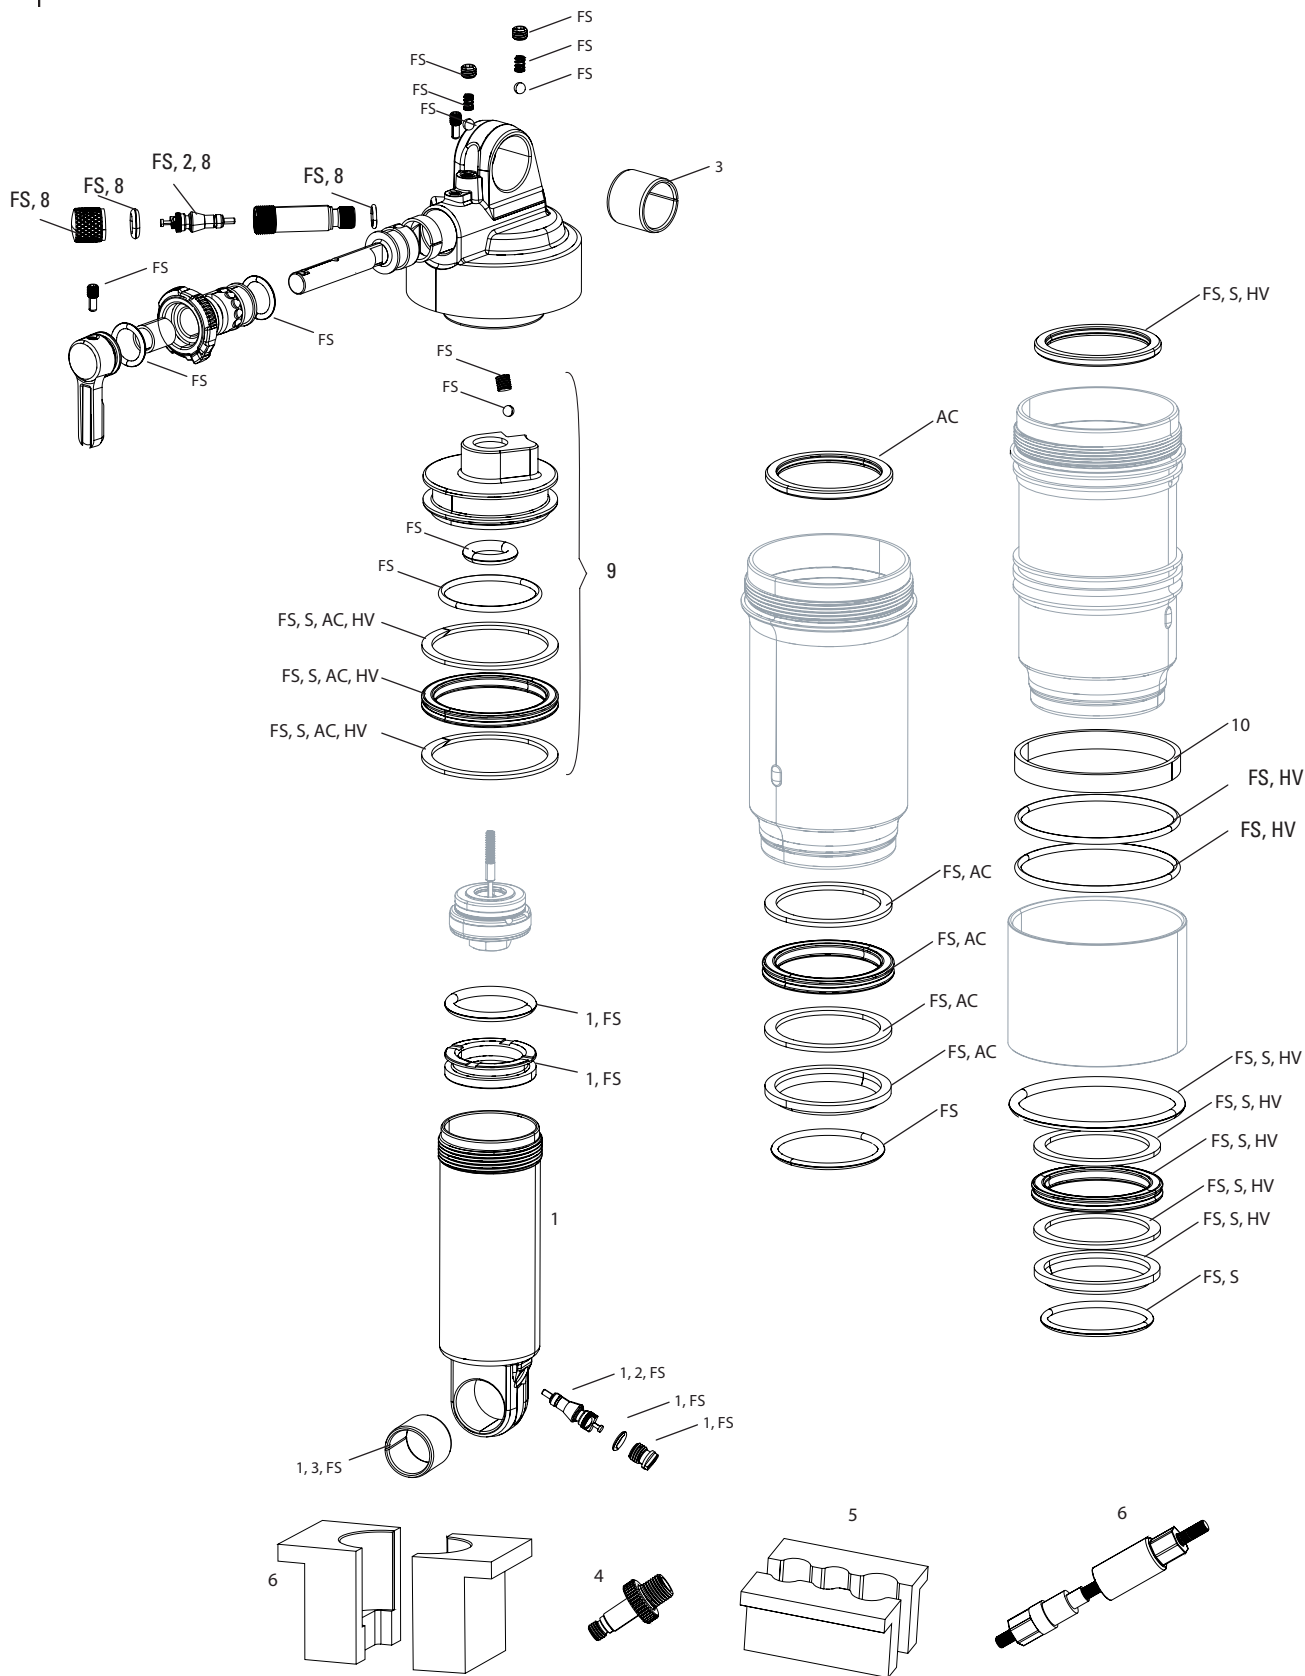

MONARCH RT3 B1 (2013)

RS-MNR-RT3-B1

Note:

1. 2013 Monarch RT3 parts, including air cans, are not compatible with pre-2013 Monarch rear shocks.
2. 2013 Monarch RT3 shaft and shaft adjuster rod are not serviceable. Do not attempt to disassemble.
3. Use 1/2"x1/2" Rear Shock Bushing/Mount Hardware Tool to remove and install eyelet bushing and mounting hardware.