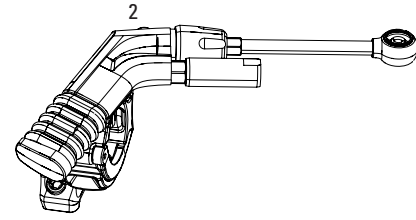

XLOC FULL SPRINT A1 (2014-2019)

1	00.4318.004.001	REMOTE UPGRADE KIT - XLOC FULL SPRINT - INCLUDES MOTION CONTROL X DNA COMP DAMPER, REAR SHOCK HYDRAULIC HOSE, BLEED SYRINGES, LEFT, MMX, BLACK - SIDB (2011-2016)
1	00.4318.004.002	REMOTE UPGRADE KIT - XLOC FULL SPRINT - INCLUDES MOTION CONTROL X DNA COMP DAMPER, REAR SHOCK HYDRAULIC HOSE, BLEED SYRINGES, RIGHT, MMX, BLACK - SIDB (2011-2016)
2	11.4315.013.070	REMOTE - XLOC FULL SPRINT LEFT GOLD ADJUSTER (INCLUDES HOSE/BANJO) - SID/REVELATION/MONARCH XX
2	11.4315.013.080	REMOTE - XLOC FULL SPRINT RIGHT GOLD ADJUSTER (INCLUDES HOSE/BANJO) - SID/REVELATION/MONARCH XX
3	11.4318.007.000	REMOTE BUTTON KIT - XLOC FULL SPRINT (INCLUDES, BUTTON, BOOT, HYDRAULIC PISTON ASSEMBLY, XLOC FULL SPRINT) -XLOC FULL SPRINT W/GOLD ADJUSTER
4	11.4318.008.000	REMOTE ADJUSTER KIT - XLOC FLOODGATE - XLOC SPRINT/FULL SPRINT - GOLD ADJUSTER 2014-2016
5	11.4018.060.000	REMOTE HYDRAULIC HOSE KIT - (INCLUDES RETAINING RING, BANJO O-RINGS & HOSE BARB O-RING) - XLOC
7	11.4318.002.020	REMOTE HYDRAULIC HOSE KIT - 2000M XLOC FULL SPRINT CONNECTAMAJIG (INCLUDES, BARB, COMPRESSION NUT & CONNECTAMAJIG) - MONARCH XX FULLSPRINT
8	11.4318.005.000	REMOTE CONNECTAMAJIG COLLAR - BLACK - REVERB/XLOC FULL SPRINT
9	11.4318.006.010	REMOTE SERVICE KIT - XLOC FULL SPRINT (INCLUDES RATCHET WHEEL & O-RINGS) - MONARCH XX/SID/REVELATION
10	11.6818.001.000	REMOTE DISCRETE PUCK - HYDRAULIC REMOTE (SPACER) FOR XLOC REMOTES QTY2
11	11.5315.049.010	DISC BRAKE LEVER CLAMP SHIFTER MOUNTING BRACKET - (MMX) LEFT -GUIDE ULT/RSC/RS/RE/R,LEVEL ULT/TLM/TL, CODE RSC/R, DB5 ELIXIR 9/7/CR MAG/X0/ XX, QTY 1
11	11.5315.049.020	DISC BRAKE LEVER CLAMP SHIFTER MOUNTING BRACKET - (MMX) RIGHT -GUIDE ULT/RSC/RS/RE/R,LEVEL ULT/TLM/TL, CODE RSC/R, DB5 ELIXIR 9/7/CR MAG/X0/ XX, QTY 1
ns	11.4315.011.030	ROCKSHOX BLEED KIT (XLOC/TOTEM) QTY 2 (INCLUDES TWO SYRINGESAND FITTINGS, ONE TORX TOOL)
ns	00.4318.007.001	ROCKSHOX STANDARD BLEED KIT (INCLUDES 2 SYRINGES/FITTINGS, REVERB HYDRAULIC FLUID, 120ML BOTTLE NEW)
ns	11.4315.021.070	ROCKSHOX REVERB HYDRAULIC FLUID, 120ML BOTTLE - REVERB A1-B1 POST/ALL REVERB REMOTES/SPRINT REMOTES
ns	11.4015.354.040	ROCKSHOX REVERB HYDRAULIC FLUID, 1 LITER BOTTLE - REVERB A1-B1 POST/ALL REVERB REMOTES/SPRINT REMOTES