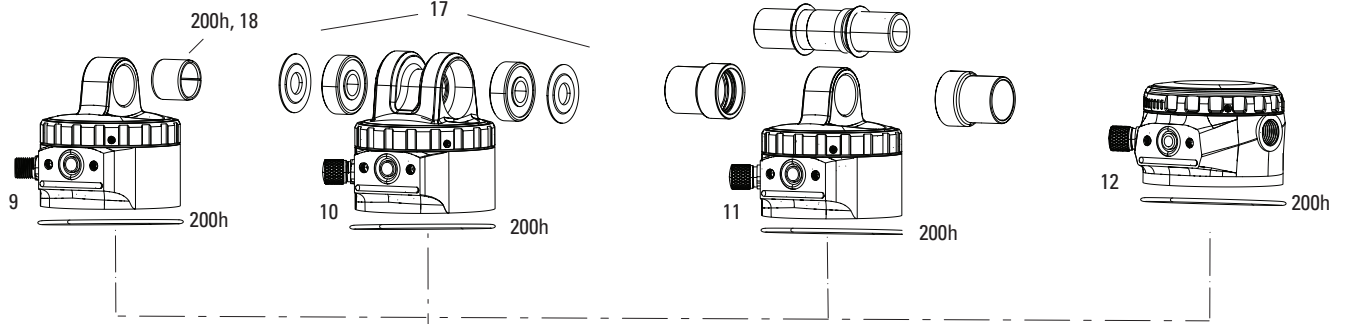

SUPER DELUXE AIR C1+ (2023+)

RS-SDLX-SEL-C1, RS-SDLX-SELP-C1, RS-SDLX-ULT-C1, RS-SDLX-ULDH-C1, RS-SDLX-UFA-C1, RS-SDLX-BSE-C2, RS-SDLX-SEL-C2, RS-SDLX-SELP-C2, RS-SDLX-ULT-C2, RS-SDLX-UFA-C2