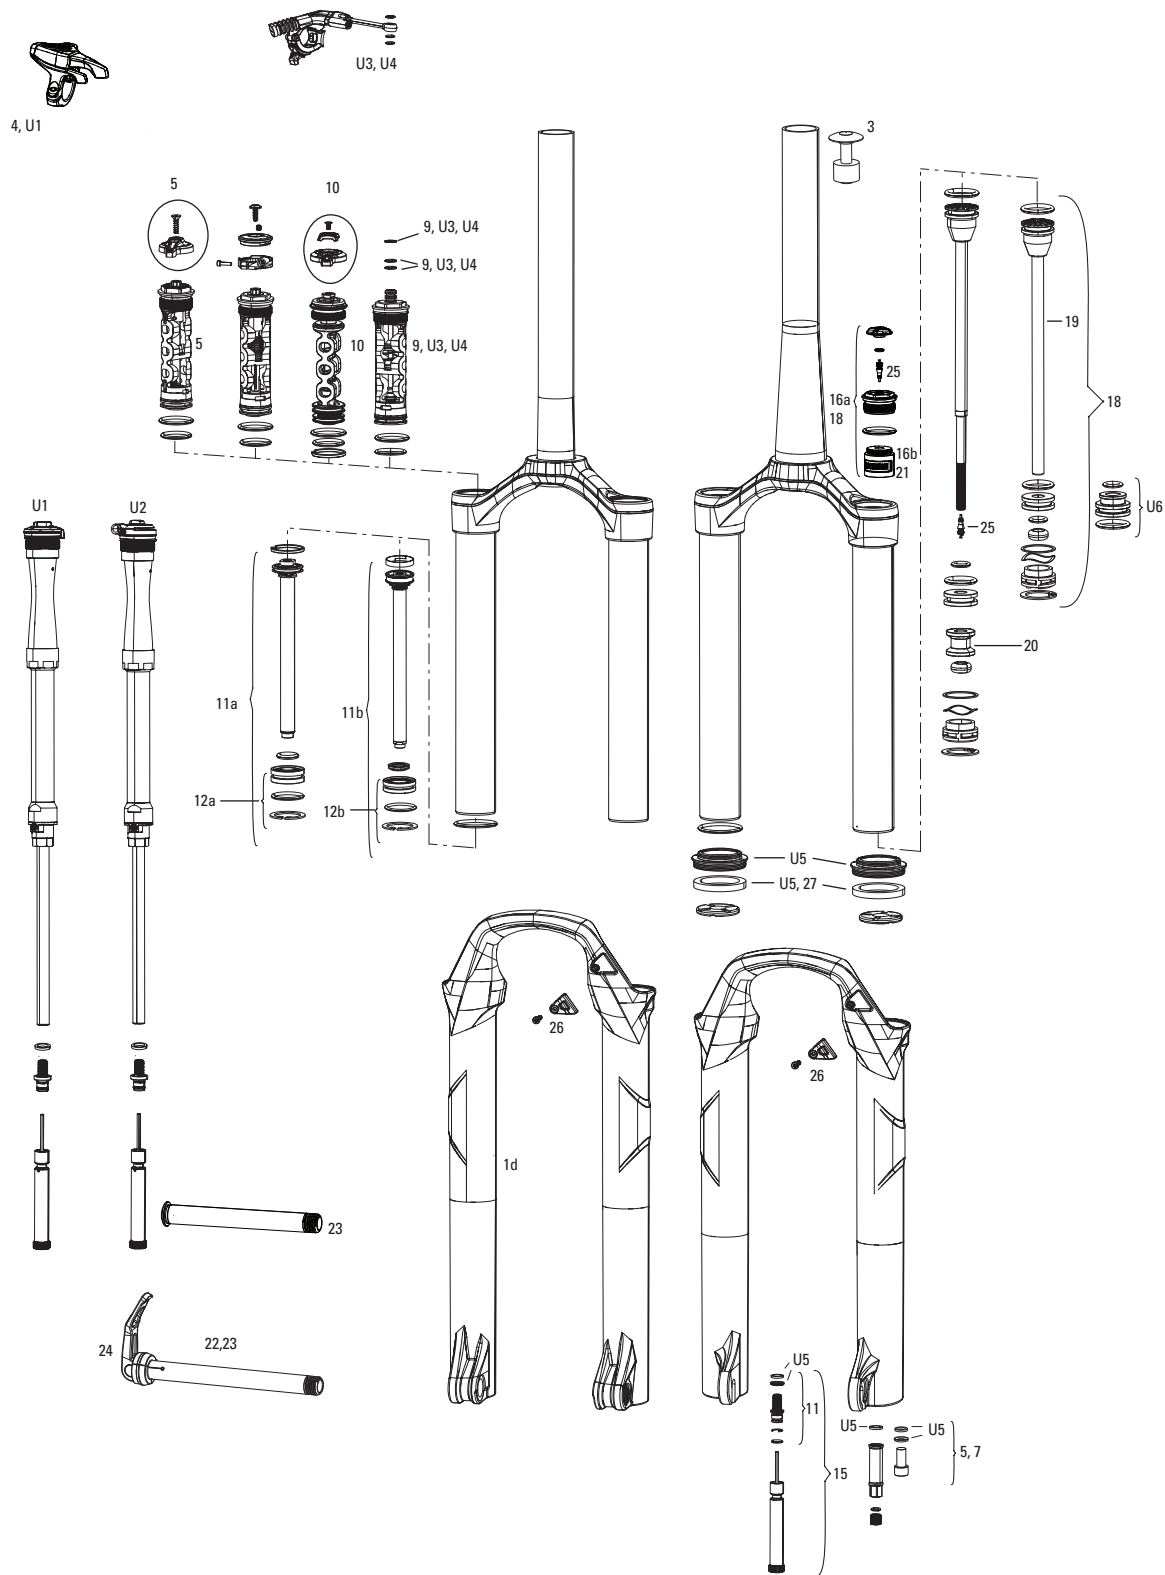

SID B - 80mm-120mm A1-A4 (2011-2016)

FS-SID-WCR3-A1, FS-SID-RL-A2, FS-SID-RLT-A2, FS-SID-RCT3-A2, FS-SID-WC-A2, FS-SID-XX-A2, FS-SID-XXWC-A2, FS-SID-RL3-A2,
 FS-SID-RL-A3, FS-SID-RLT-A3, FS-SID-RCT3-A3, FS-SID-WC-A3, FS-SID-XX-A3, FS-SID-XXWC-A3, FS-SID-RL3-A3,
 FS-SID-RL-A4, FS-SID-RLT-A4, FS-SID-RCT3-A4, FS-SID-WC-A4, FS-SID-XX-A4, FS-SID-XXWC-A4, FS-SID-RL3-A4