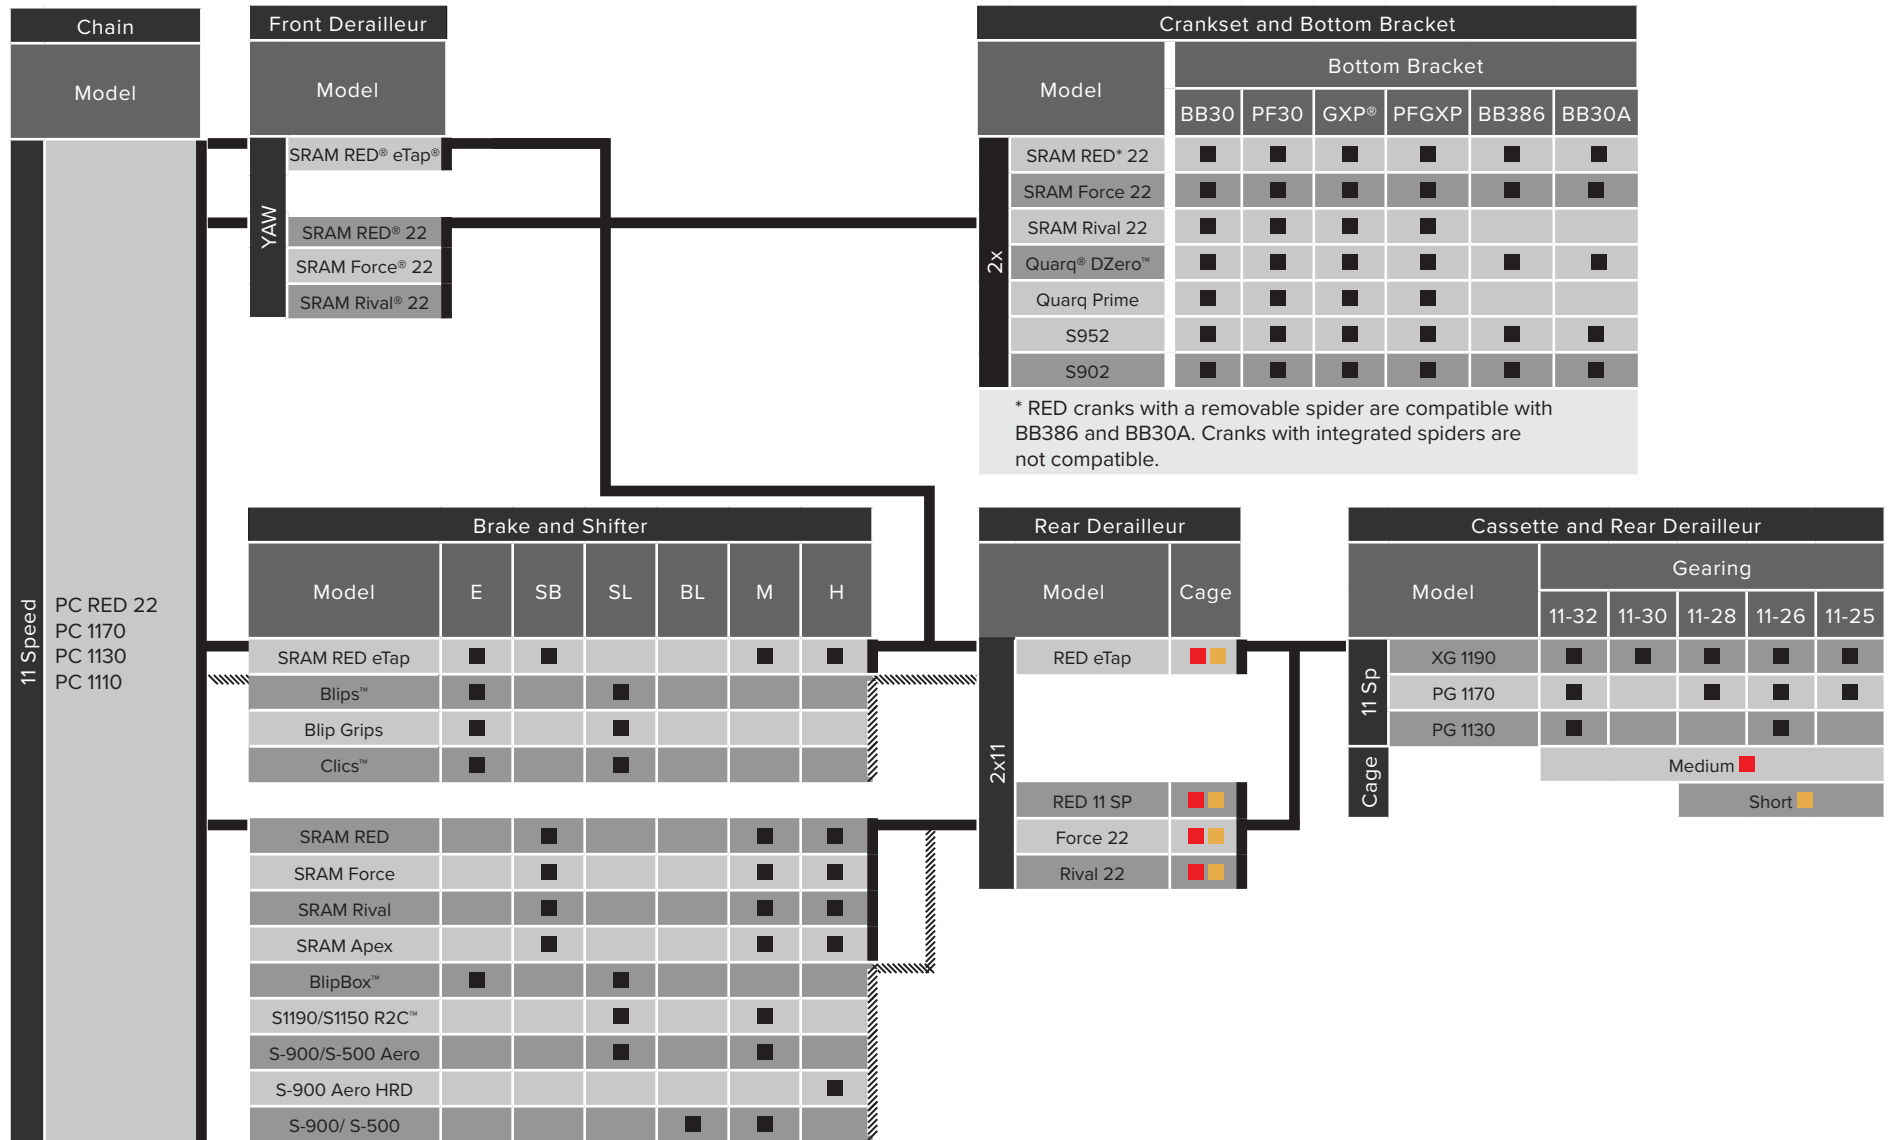

2x11 Road Compatibility