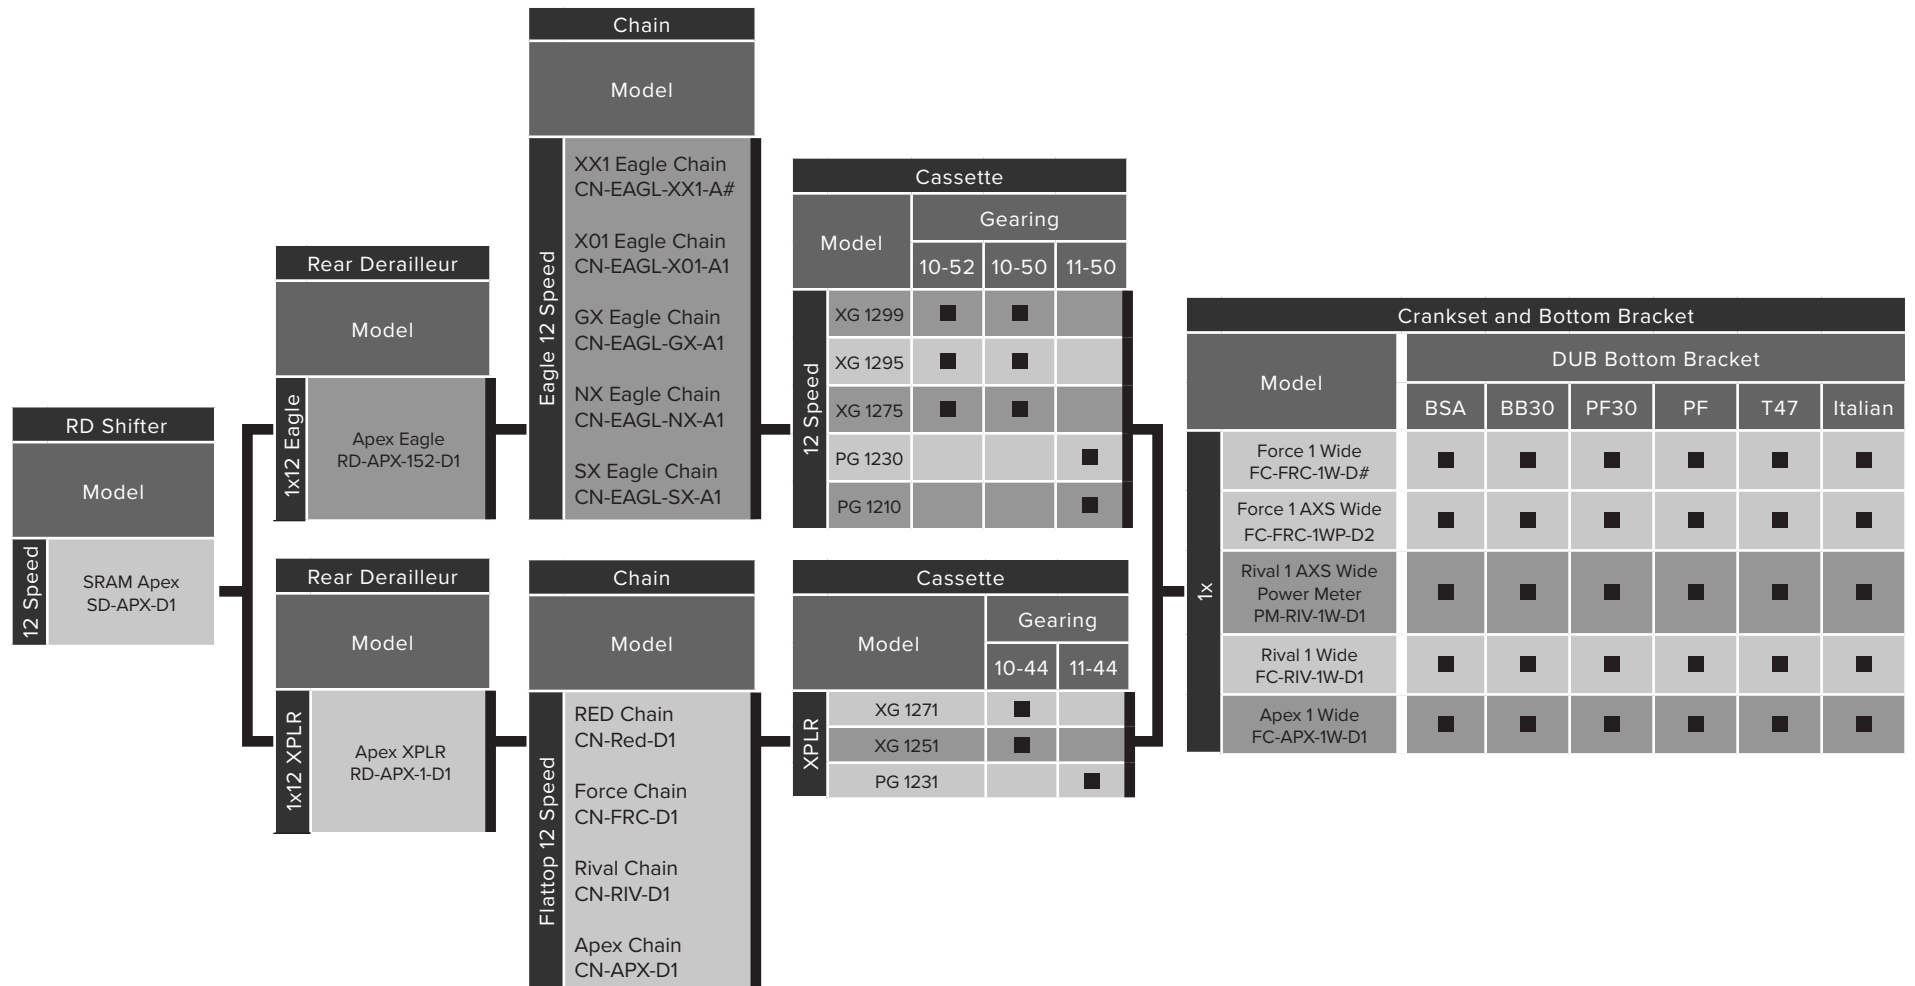

1x12 Road Compatibility