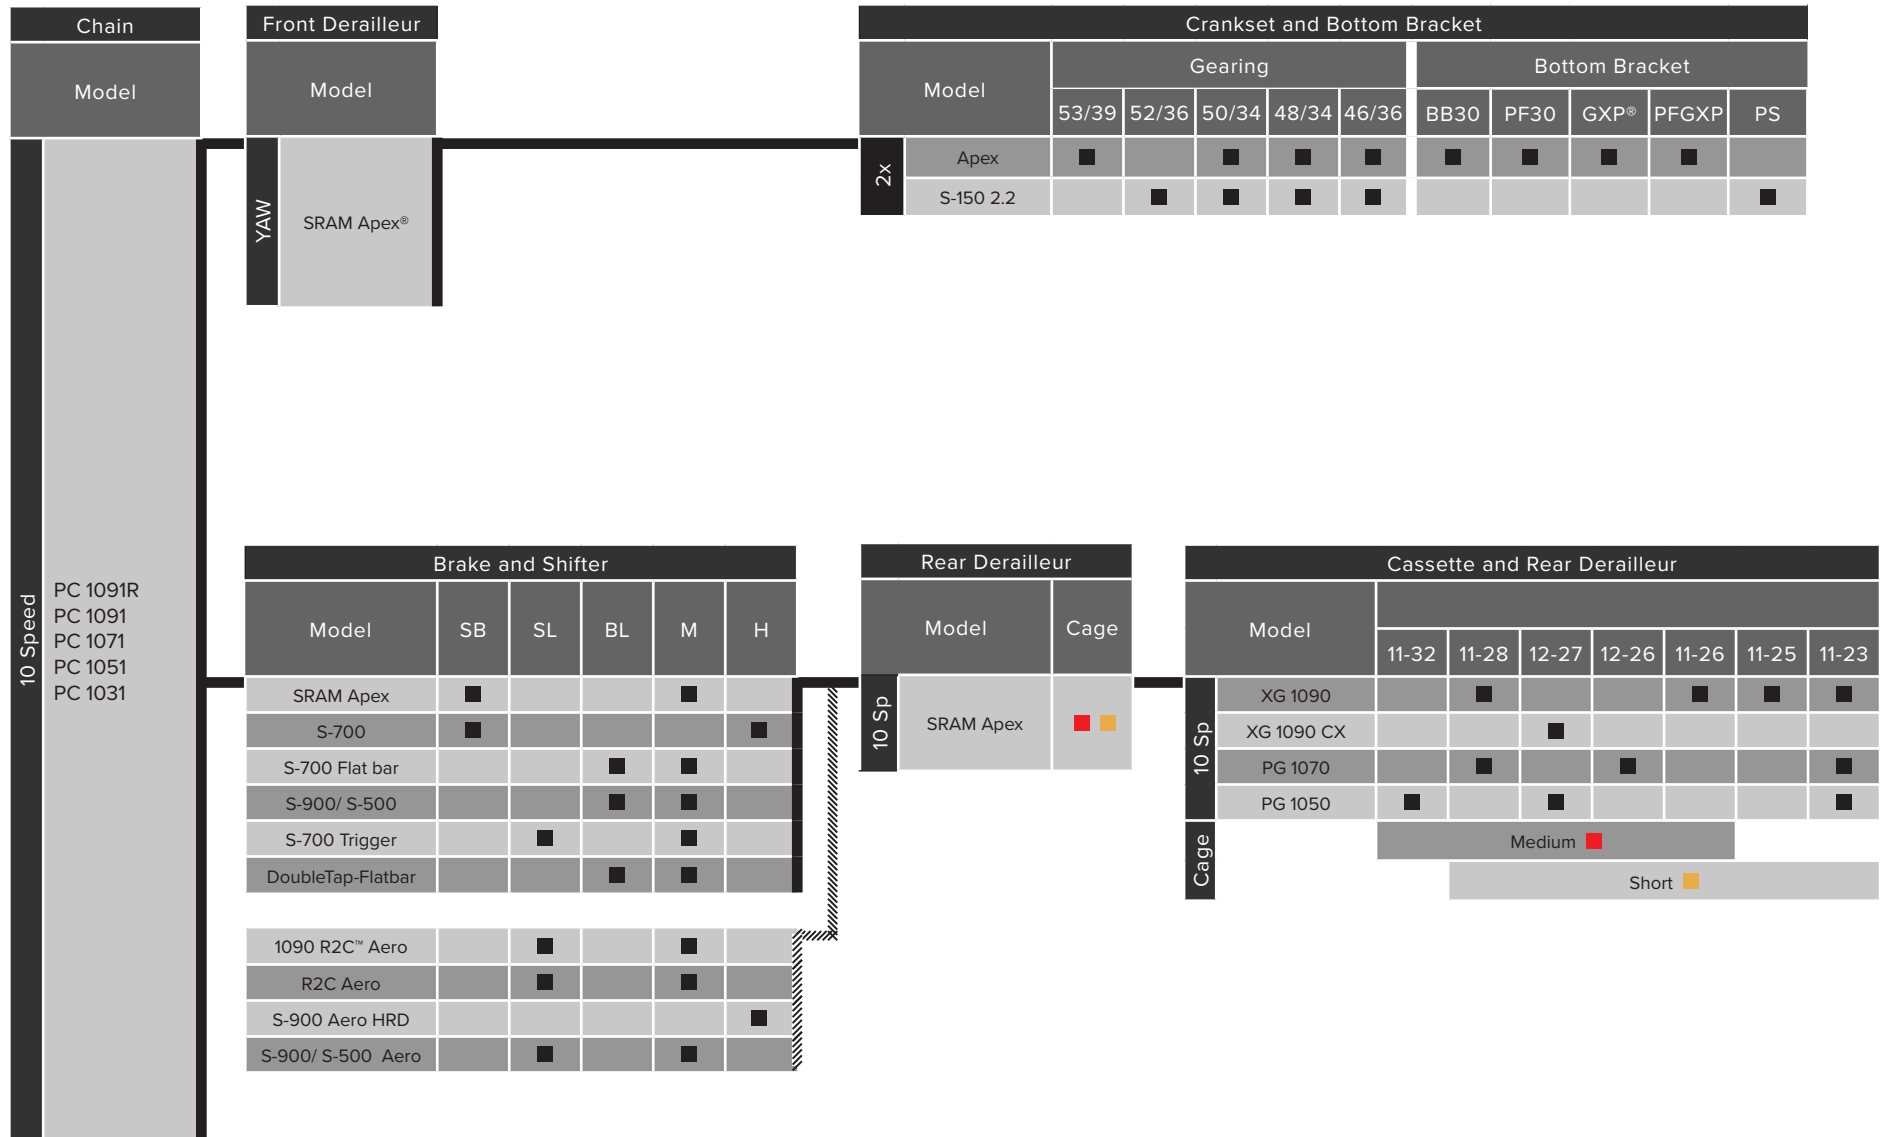

AXS Component Compatibility

SRAM AXS component compatibility can be found in the [AXS Component Compatibility](http://www.sram.com/service) document at www.sram.com/service.

1x12 Road Compatibility

2x11 Road Compatibility

1x11 Road Compatibility

2x10 Road Compatibility

ASIAN HEADQUARTERS

SRAM Taiwan
No. 1598-8 Chung Shan Road
Shen Kang Hsiang, Taichung City
Taiwan

WORLD HEADQUARTERS

SRAM LLC
1000 W. Fulton Market, 4th Floor
Chicago, Illinois 60607
U.S.A.