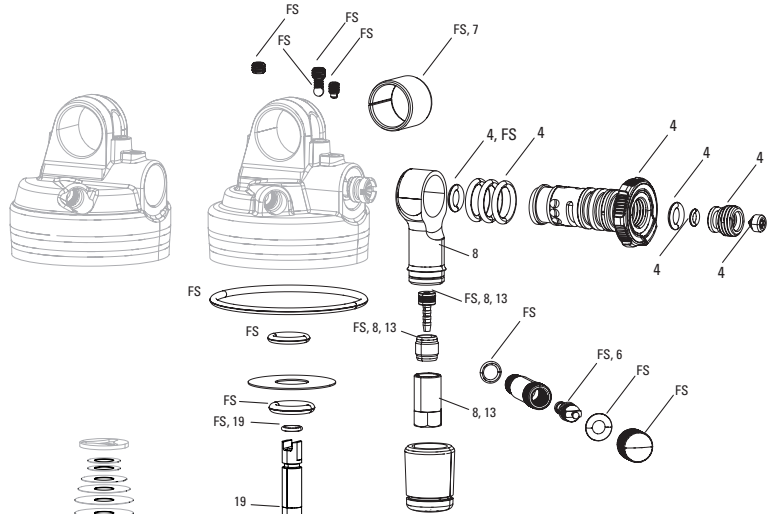

MONARCH XX B1-C2 (2014-2022)

RS-MNR-XX-B1, RS-MNR-XX-C1, RS-MNR-XX-C2

MONARCH XX B1-C2 (2014-2022)

RS-MNR-XX-B1, RS-MNR-XX-C1, RS-MNR-XX-C2