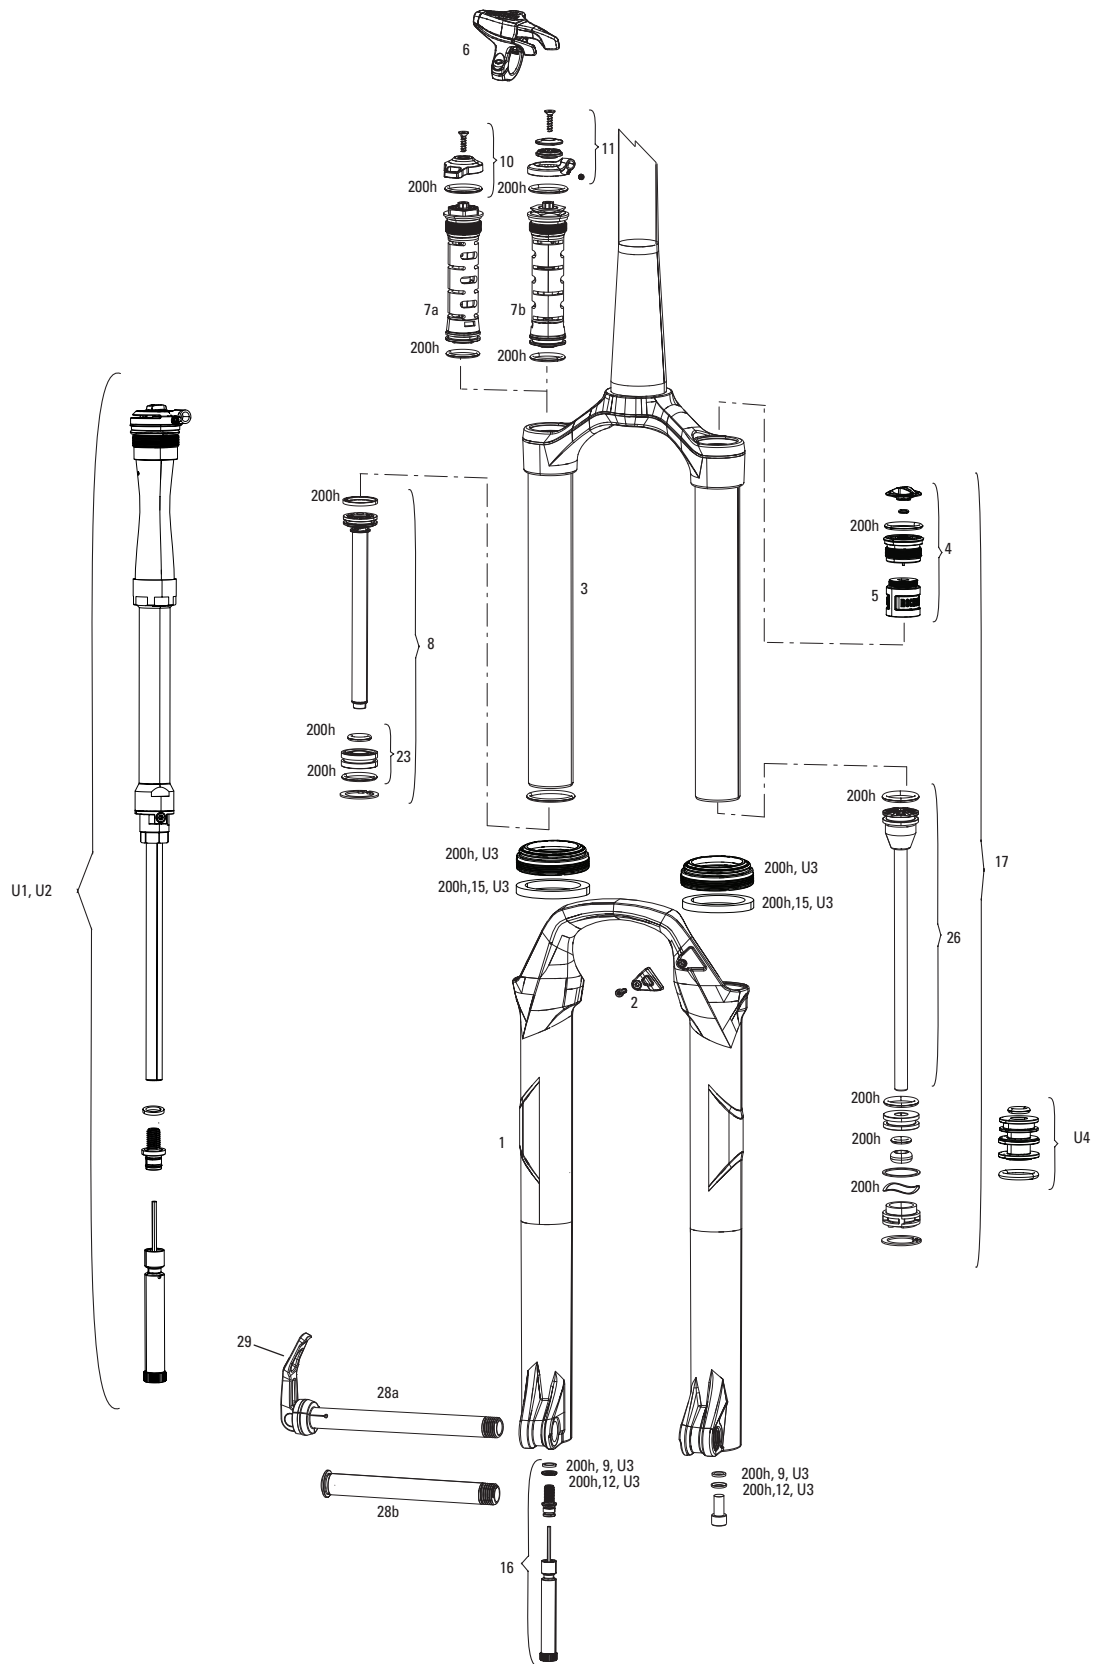

REBA-12 Boost - A5-A9 (2016-2025)

FS-REBA-12B-A5, FS-REBA-12B-A6, FS-REBA-12B-A7, FS-REBA-12B-A8, FS-REBA-12B-A9

Note:

- 1. Reba-12 max travel is 120mm.
- 2. Reba-12 nonBoost stock configurations were 80,90,100,110, and 120mm.
- 3. Convert from Crown Adjust to Cable Remote Adjust: complete damper upgrade kit
- 4. Decal and Maxle pages can be found in back of the catalog.
- 5. Part descriptions on the following page that include a "B" are specifically for "Boost" forks. Parts that include an "NB" are specifically for "non-Boost" forks. Parts without either designation are compatible with both Boost and non-Boost forks.