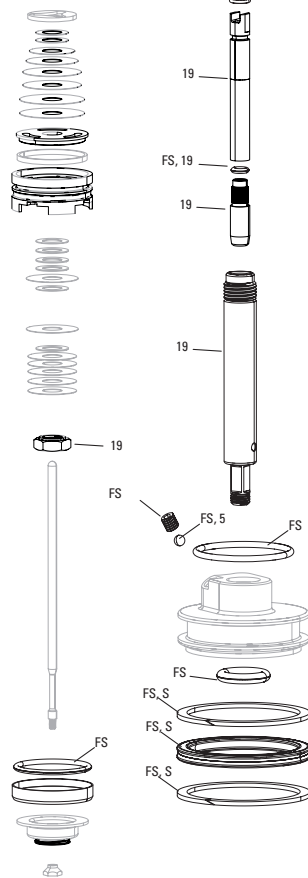

MONARCH XX B1-C2 (2014-2022)

RS-MNR-XX-B1, RS-MNR-XX-C1, RS-MNR-XX-C2

MONARCH XX B1-C2 (2014-2022)

RS-MNR-XX-B1, RS-MNR-XX-C1, RS-MNR-XX-C2