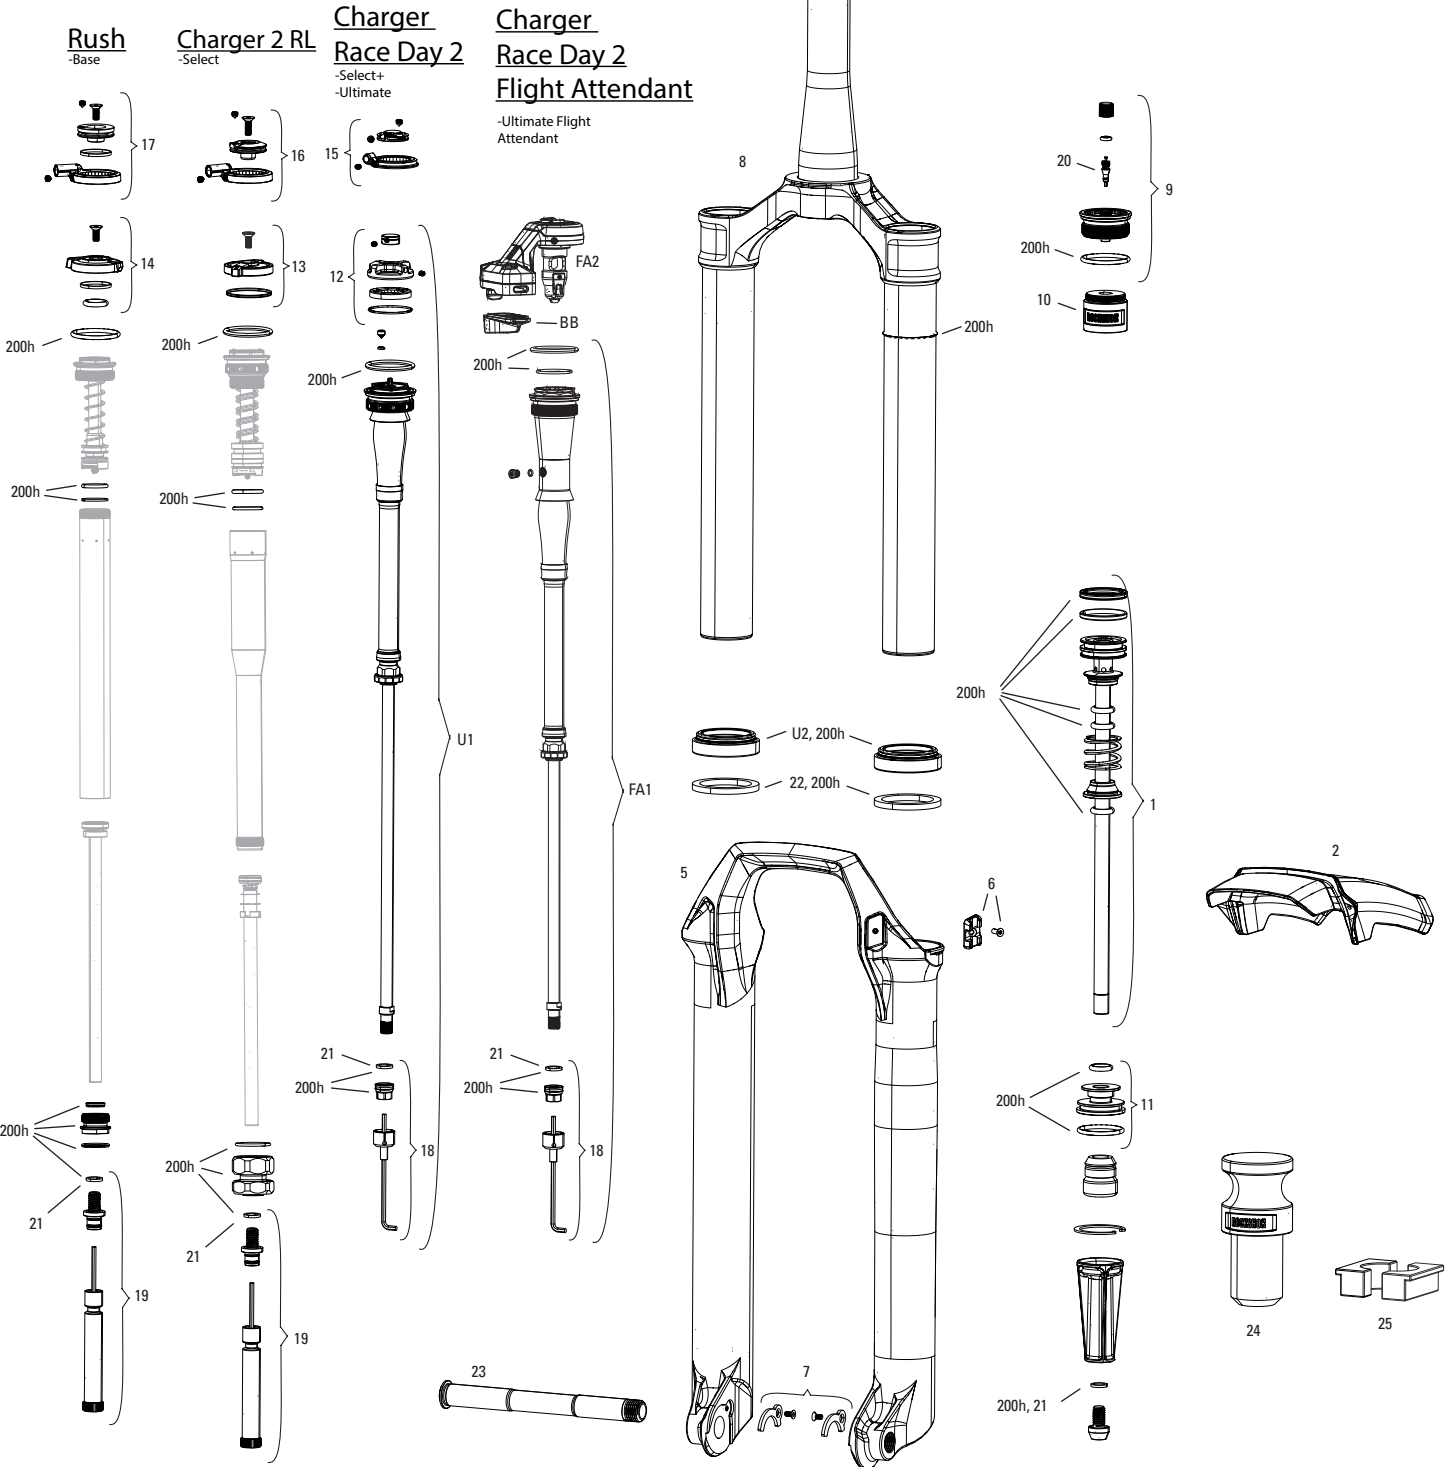

SID (35MM) BASE/SELECT/SELECT+/ULTIMATE D1 (2024+)

FS-SID-BSE2-D1, FS-SID-BSE3-D1, FS-SID-SEL2-D1, FS-SID-SEL3-D1, FS-SID-SLP2-D1, FS-SID-SLP3-D1, FS-SID-ULT2-D1, FS-SID-ULT3-D1, FS-SID-UFA-D1

Note:

1. 2 Position dampers are compatible with OneLoc and 2P TwistLoc remotes.
2. 3 Position dampers are compatible with 3p TwistLoc remotes.
3. Complete damper upgrade kit required to convert from Crown Adjust to Cable Remote Adjust.
4. 15x110 Boost Maxle not compatible with 35mm SID D1, use 15x100 Maxle. See parts page for compatible parts
5. Fender mounting bolts are M3-.5x11mm. Max bolt torque is 1Nm.