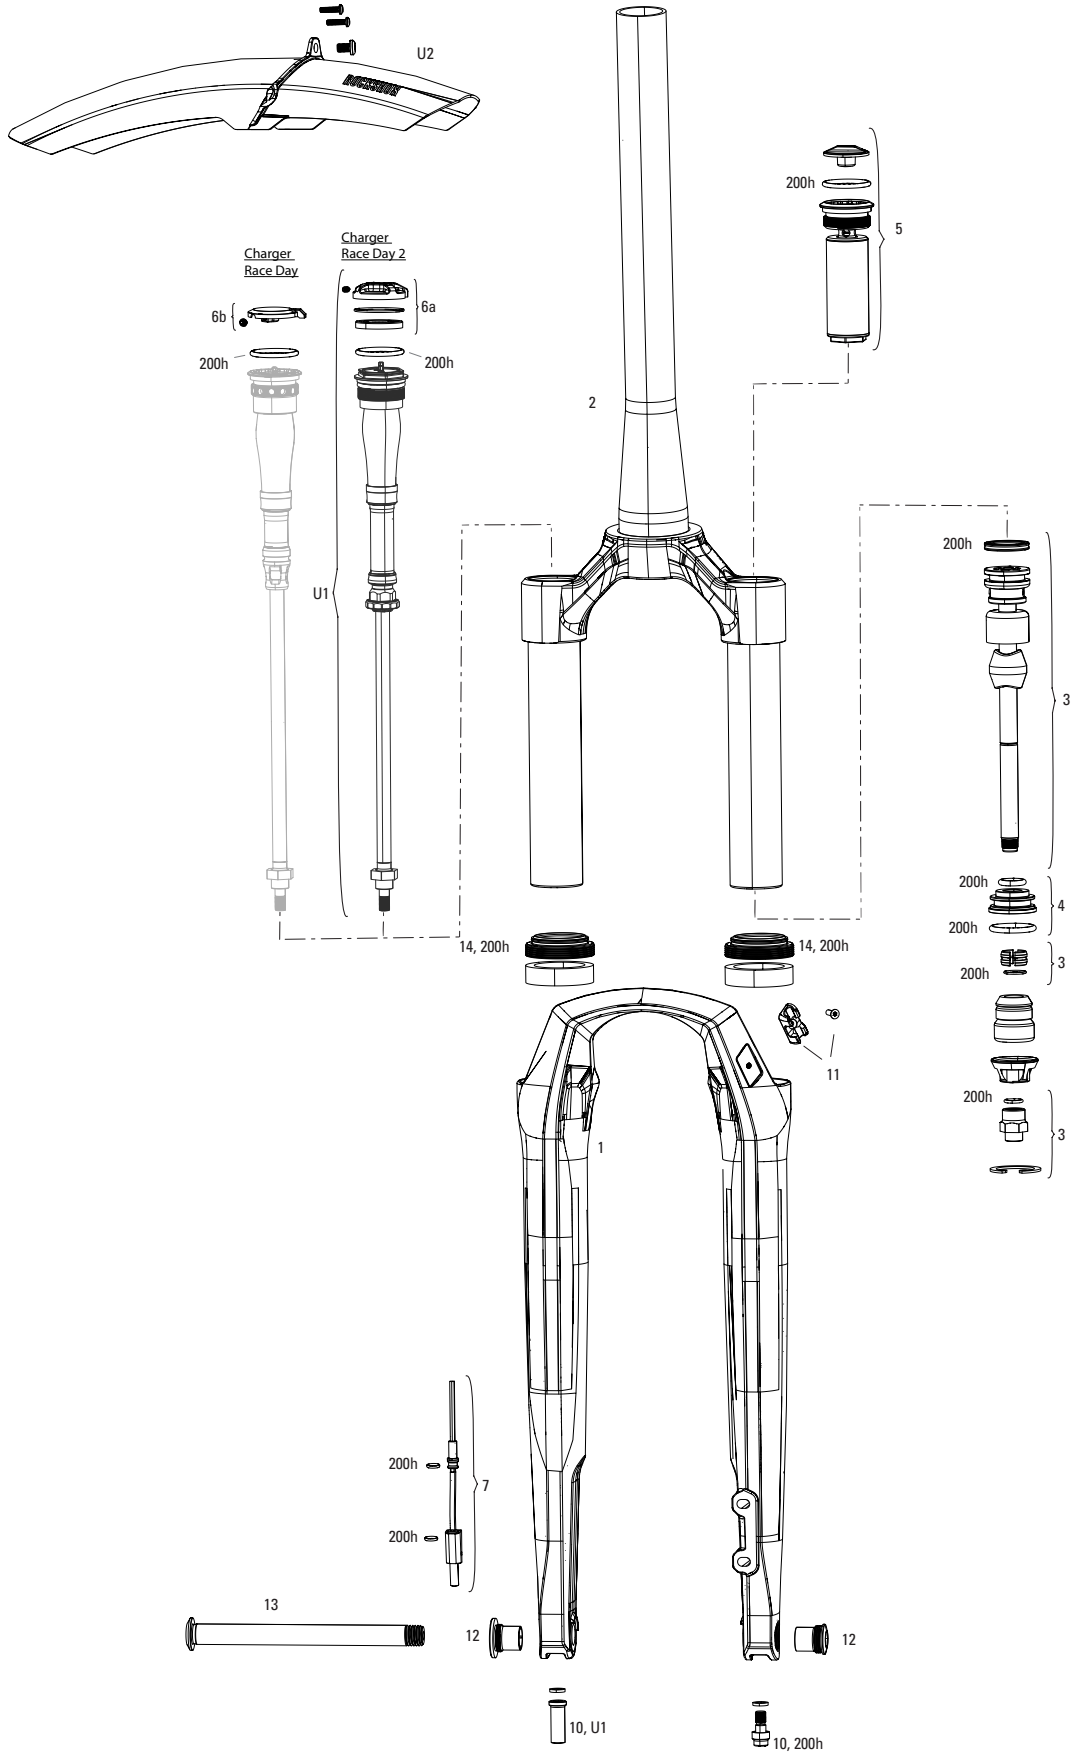

REVERB / REVERB STEALTH REMOTE A1-A2 (2011-2016)

RM-RVB-A1, RM-RVB-A2

REMOTE A2	
2	11.6815.026.050 REMOTE - REVERB (LEFT ABOVE/RIGHT BELOW) MMX (INCLUDES REMOTE, MMX CLAMP, DISCRETE PUCK, 2000MM HOSE, BARB, NEW STRAIN RELIEF) - REVERB A2
2	11.6815.026.060 REMOTE - REVERB (RIGHT ABOVE/LEFT BELOW) MMX (INCLUDES REMOTE, MMX CLAMP, DISCRETE PUCK, 2000MM HOSE, BARB, NEW STRAIN RELIEF) - REVERB A2
MATCHMAKER CLAMP	
3	11.5315.049.010 DISC BRAKE LEVER CLAMP SHIFTER MOUNTING BRACKET - (MMX) LEFT -GUIDE ULT/RSC/RS/RE/R,LEVEL ULT/TLM/TL, CODE RSC/R, DB5 ELIXIR 9/7/CR MAG/X0/ XX, QTY 1
3	11.5315.049.020 DISC BRAKE LEVER CLAMP SHIFTER MOUNTING BRACKET - (MMX) RIGHT -GUIDE ULT/RSC/RS/RE/R,LEVEL ULT/TLM/TL, CODE RSC/R, DB5 ELIXIR 9/7/CR MAG/X0/ XX, QTY 1
4	11.6818.001.000 REMOTE DISCRETE PUCK - HYDRAULIC REMOTE (SPACER) FOR XLOC REMOTES QTY2
BARBS	
5	11.6815.022.010 SEATPOST HOSE BARB - REVERB POST (QTY 1) - REVERB
5	11.6815.022.020 SEATPOST HOSE BARB - REVERB POST (QTY 10) - REVERB
6	11.6815.022.030 REMOTE HOSE BARB - REVERB REMOTE (QTY 1) - REVERB
6	11.6815.022.040 REMOTE HOSE BARB - REVERB REMOTE (QTY 10) - REVERB
TOOLS	
7	00.6815.066.030 SEATPOST BARB CONNECTOR - REVERB STEALTH
8	00.6815.066.020 SEATPOST BLEED TOOL - REVERB
9	00.6815.066.010 SEATPOST OIL HEIGHT TOOL - REVERB
10	00.6818.043.000 SEATPOST IFP HEIGHT TOOL (210MM LENGTH) - REVERB AXS/REVERB A1-B1/REVERB STEALTH A2-C1
11	11.6815.025.010 SEATPOST HYDRAULIC HOSE - (2000MM) KIT (INCLUDES NEW HOSE, NEW STRAIN RELIEF, NEW BARB) - REVERB A1-B1
12	11.6818.055.000 SEATPOST BLEED SCREW - REVERB STEALTH & REVERB REMOTE (INCLUDES BLEED SCREWS & O-RINGS) (QTY 10) REVERB REMOTE A1-A2, REVERB STEALTH A1-C1 (2011-2020)

RUDY XPLR A1 (2022+)

FS-RUDY-BSE-A1, FS-RUDY-ULT-A1, FS-RUDY-ULT-A2

Note:

1. Rudy requires 42mm long caliper mounting bolts.
2. Fender bolts are M3x12 (qty 2) and M5x8 (qty 1). Max bolt torque is 1Nm (9 in-lb).
3. FS-RUDY-ULT-A2 gets all new Charger Race Day 2 damper. No other changes from A1.