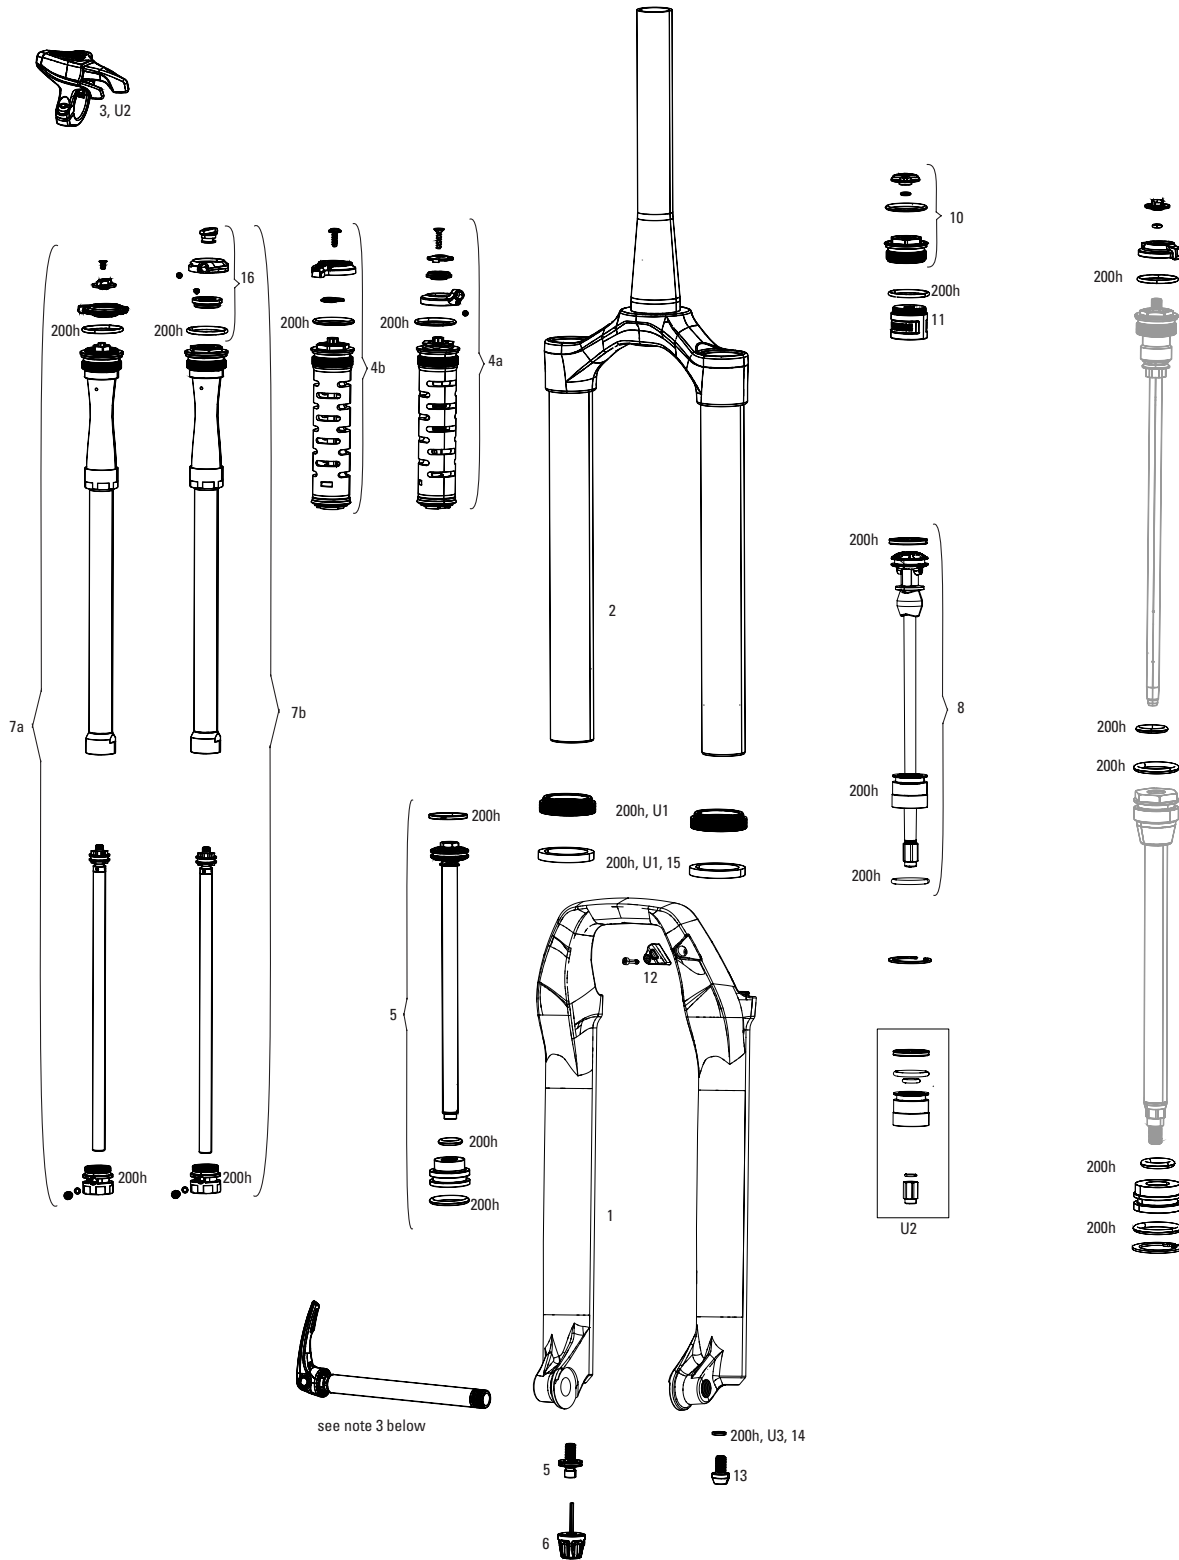

REVELATION RC 35mm A1-A3/CHRC A1 (2018-2022)

FS-RVL-RC-A1, FS-RVL-RC-A2, FS-RVL-RC-A3, FS-RVL-CHRC-A1

Note:

1. 200H/1 year service kits include replaceable o-rings, glide rings, retaining rings, crush washers, crush washer retainers. All air service kits include replacement schrader valve cores.
2. 2018+ Revelation has 35mm upper tubes, not compatible with 32mm Revelation chassis parts.
3. Decal and Maxle pages can be found in back of the catalog.