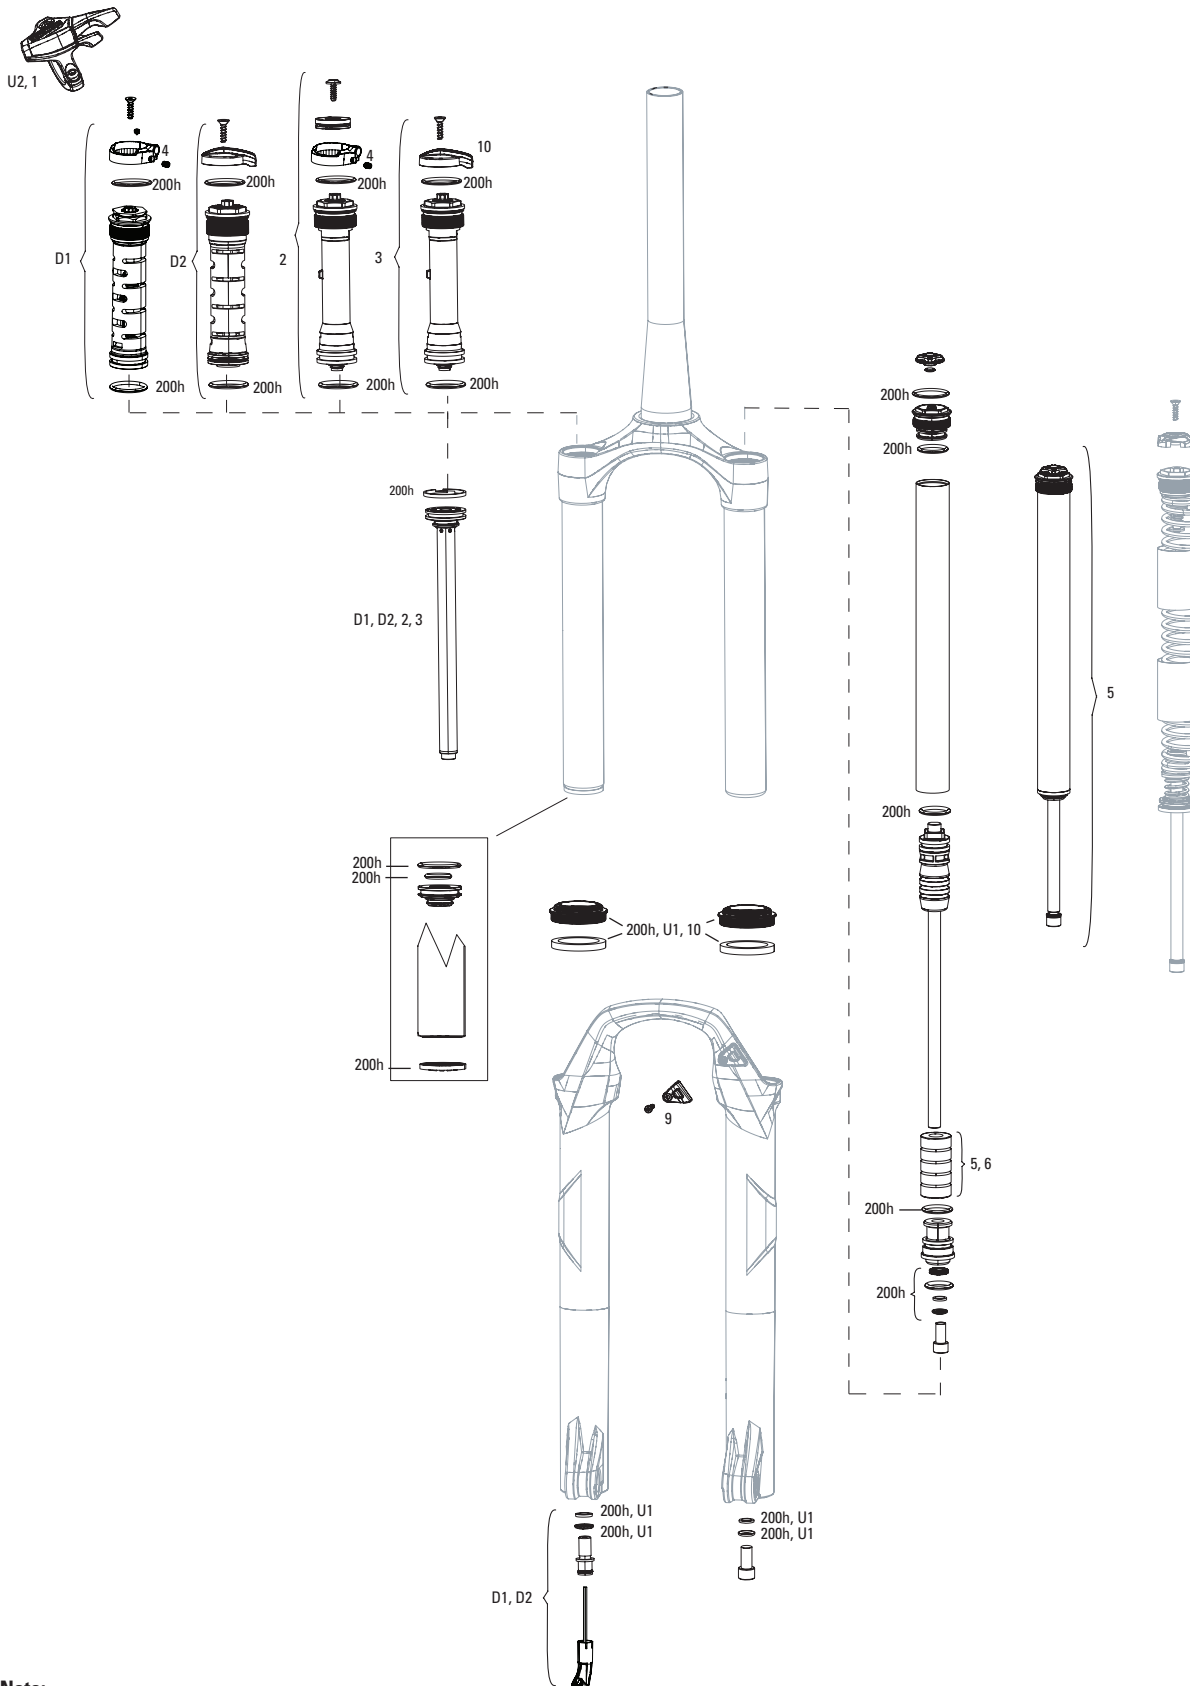

RECON TK B1/ RL B1 (2020)

FS-RCN-TK-B1, FS-RCN-RL-B1

Note:

1. All basic service kits include the following replaceable wear items: o-rings, glide rings, dust seals, and foam rings.
2. Use air spring kit to upgrade and change firmness in coil forks
3. Convert from Crown Adjust to Remote Adjust: Remote compression damper requires remote compression adjuster spool, cable clamp and remote lever assembly.
4. Maximum Tire Diameter: 710mm Maximum Tire Width: 62mm
5. Recon Silver RL B1/TK B1 32mm lower legs use flangless wiper seals.