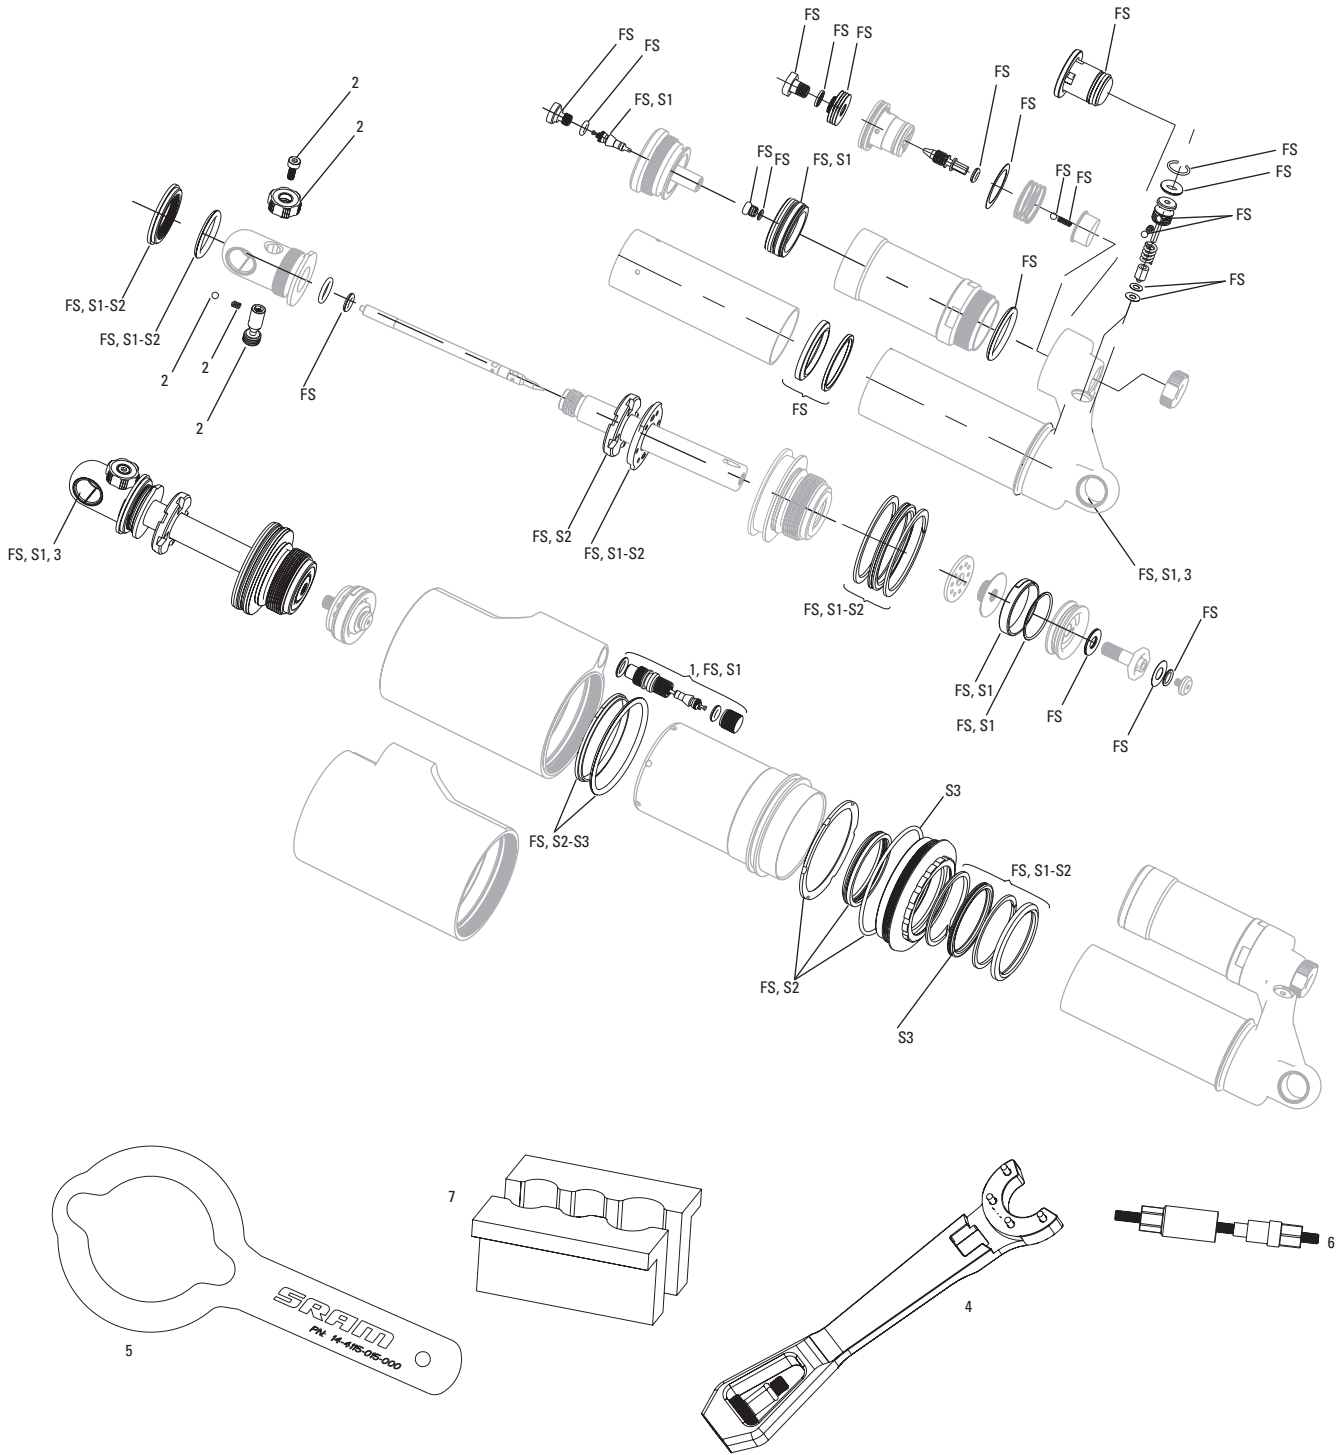

1. **Note:**
1. Not all service parts visible in exploded views. Vivid Air Service Kit includes o-rings, seals, glide rings, ball bearings, and detent springs.
  2. Air can kits are assembled and included all seals pictured.
  3. Vivid air can wrench is required for air can removal. Vivid spanner wrench is required for reservoir removal.
  4. Use '1/2"x1/2" Rear Shock Bushing/Mount Hardware Tool' to remove and install eyelet bushing and mounting hardware.
  3. Service kits may contain Dynamic Seal Grease or 15w50; these are interchangeable for service.