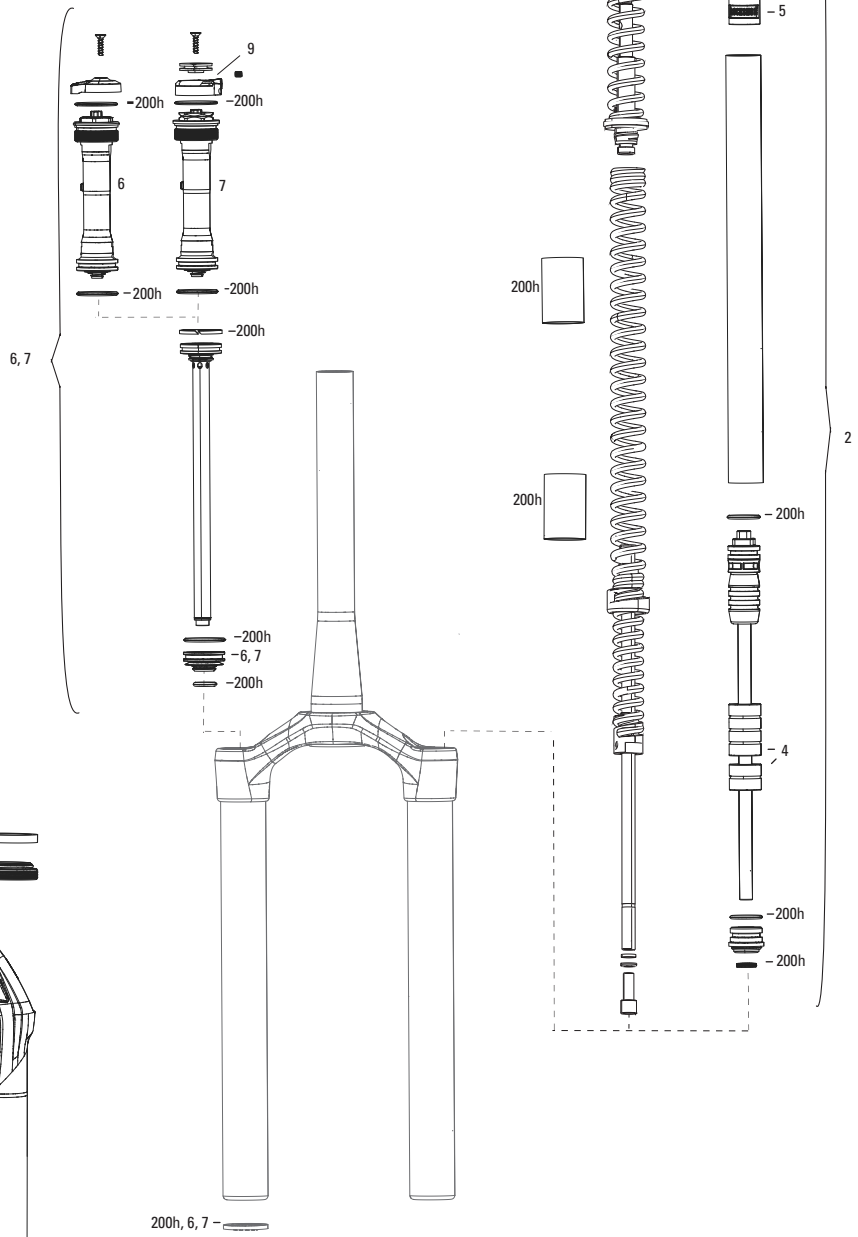

35 SILVER R/TK A1 (2021-2024)

FS-35S-R-A1, FS-35S-TK-A1

1. **Note:**
1. EMTB (fender mount) lower leg and CSU are not cross-compatible with non-fender CSU and lower leg variants.
  2. Convert from Crown Adjust to Remote Adjust: Remote compression damper, remote compression adjuster spool, cable clamp and remote lever assembly.
  3. Decal and Maxle pages can be found in back of the catalog.
  4. Use air spring kit to upgrade and change firmness in coil forks.