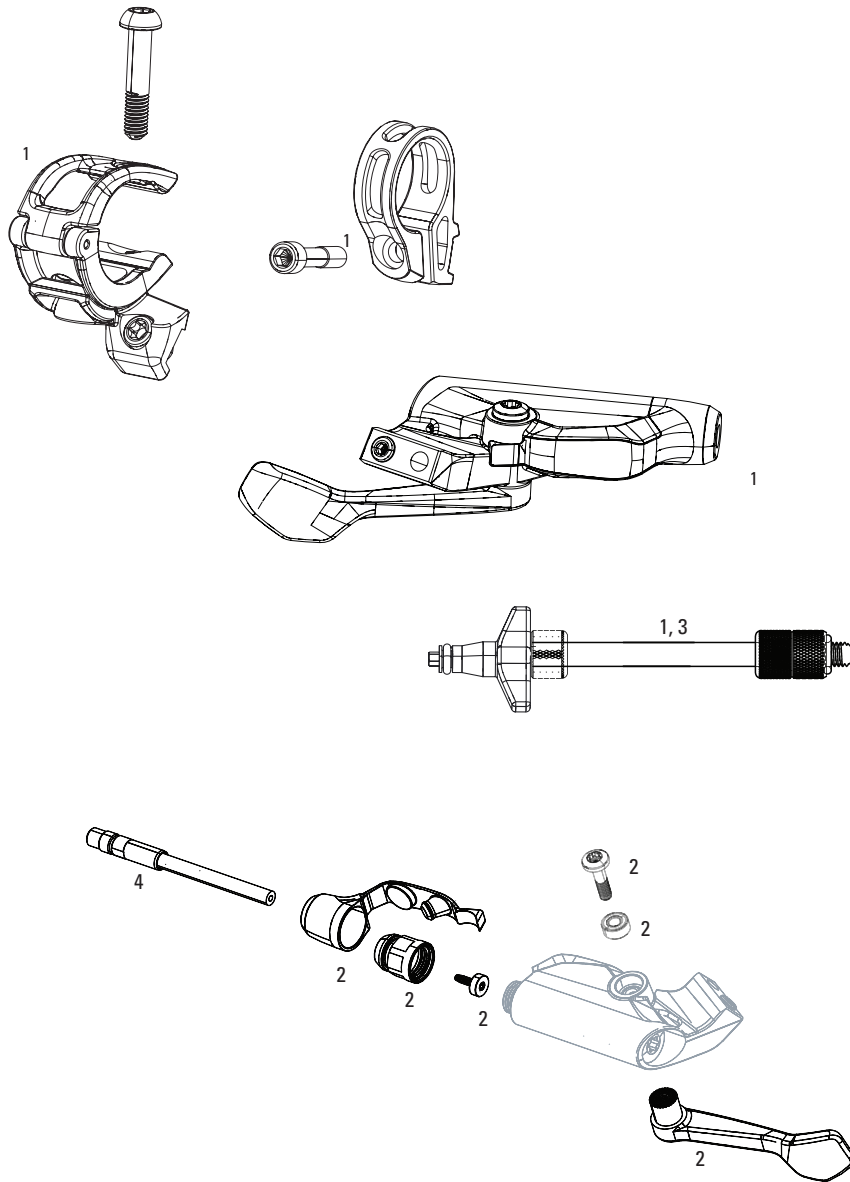

REVERB 1X REMOTE - A2-C1 (2013 -2023)

RM-UPK-1X-A1

UPGRADES	
1	00.6818.029.000 REMOTE UPGRADE KIT - LEFT/BELOW (INCLUDES REMOTE, BLEEDING EDGE FITTING, DISCRETE CLAMP, MMX CLAMP) - REVERB A2-C1 (2013+)
SERVICE	
2	11.6818.048.000 REMOTE SERVICE KIT - (INCLUDES BOOT, PADDLE, & BARB) - REVERB 1X REMOTE B1
SPARES	
3	00.4318.012.005 SEATPOST TOOL BLEED EDGE (WORKS WITH ROCKSHOX BLEED KITS) - REVERB 1X REMOTE
4	11.6815.025.030 SEATPOST HYDRAULIC HOSE - (2000MM) CONNECTAMAJIG KIT (USE ONLY WITH CONNECTAMAJIG POST) - REVERB A2+