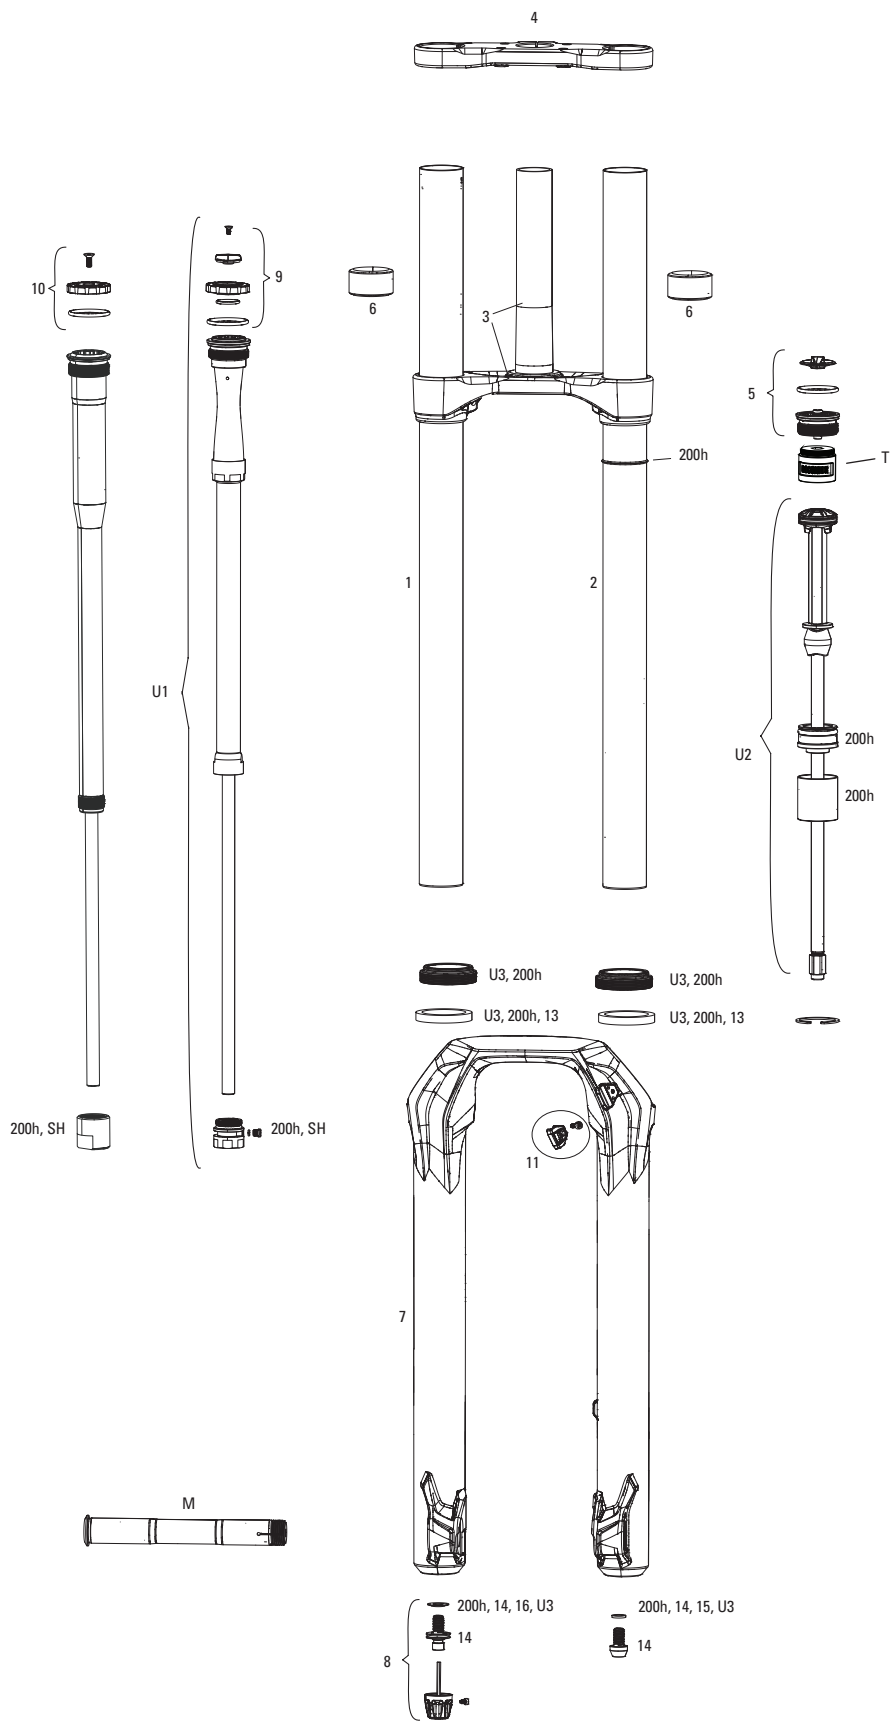

BOXXER SELECT/ULTIMATE C2 (2020-2023)

FS-BXR-SEL-C2, FS-BXR-ULT-C2