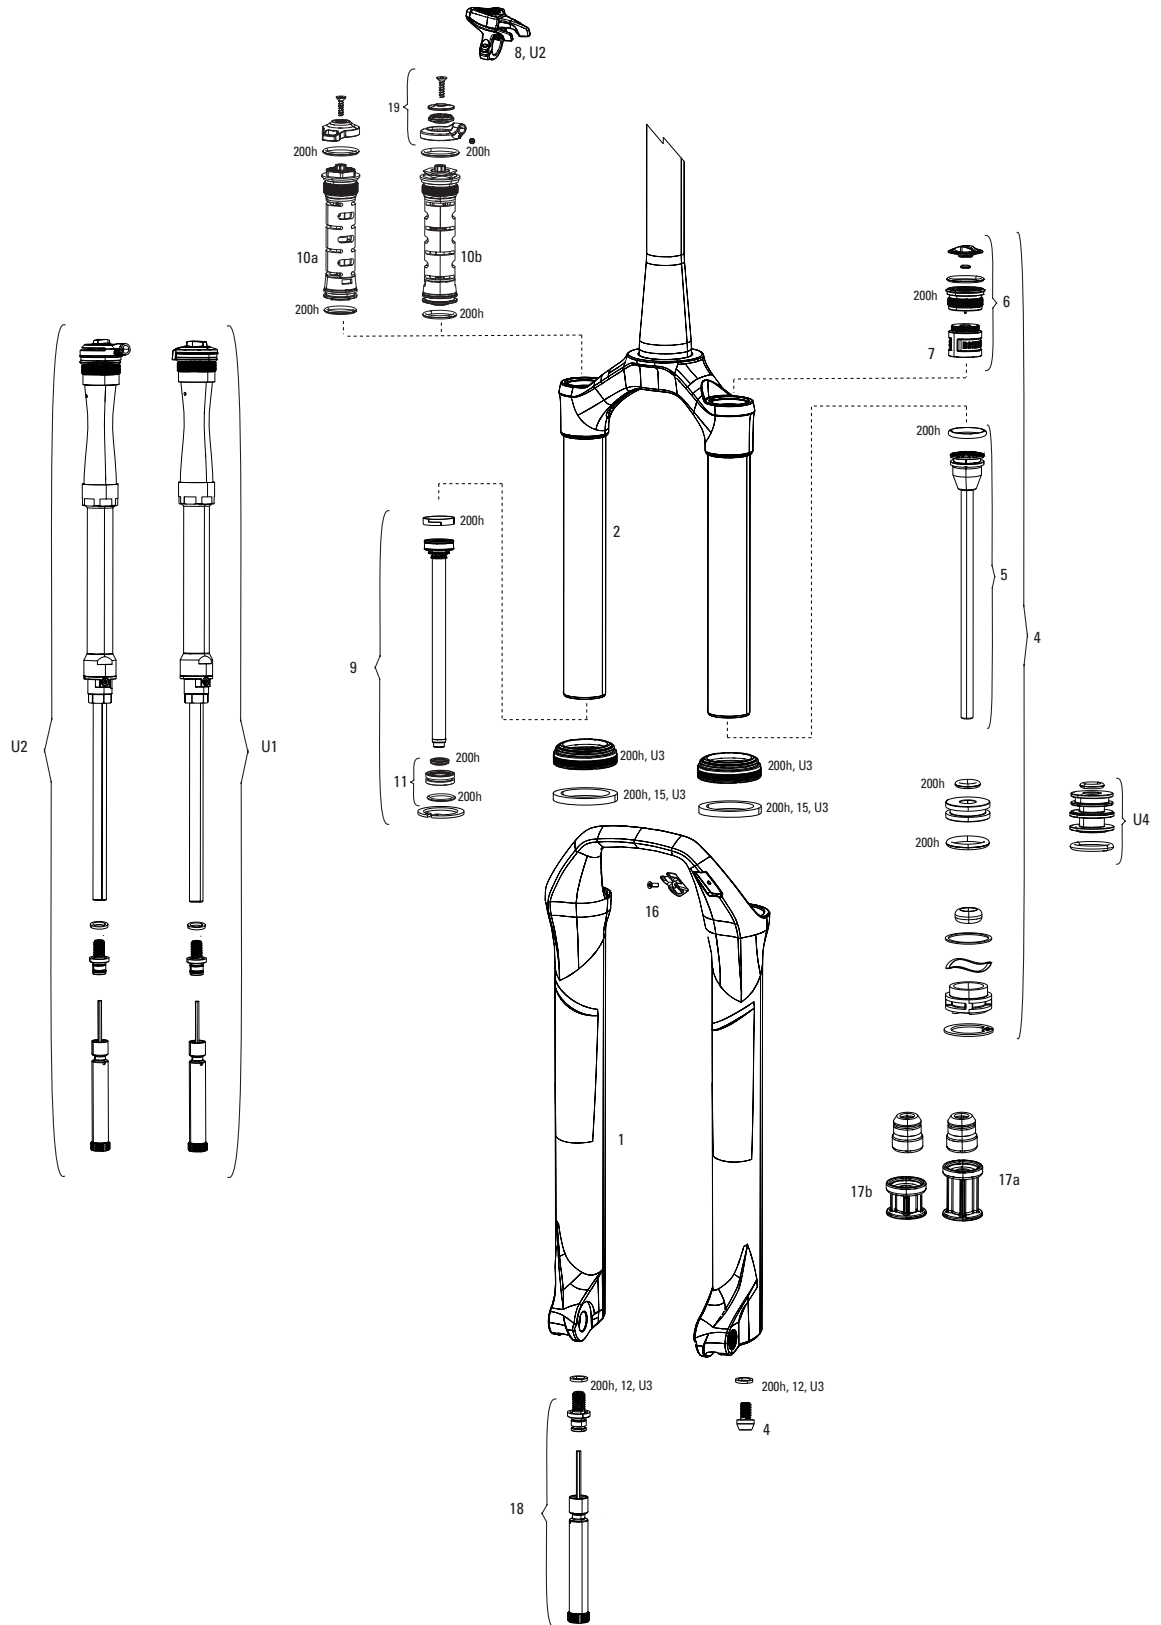

REBA-10 non-Boost - A7-A8 (2018-2025)

FS-REBA-10NB-A7, FS-REBA-10NB-A8

Note:
 1. Reba-10 max travel is 100mm.
 2. Reba-10 nonBoost stock configurations were 80 and 100mm.
 3. Convert from Crown Adjust to Cable Remote Adjust: complete damper upgrade kit
 4. Decal and Maxle pages can be found in back of the catalog.
 5. Part descriptions on the following page that include a "B" are specifically for "Boost" forks. Parts that include an "NB" are specifically for "non-Boost" forks. Parts without either designation are compatible with both Boost and non-Boost forks.