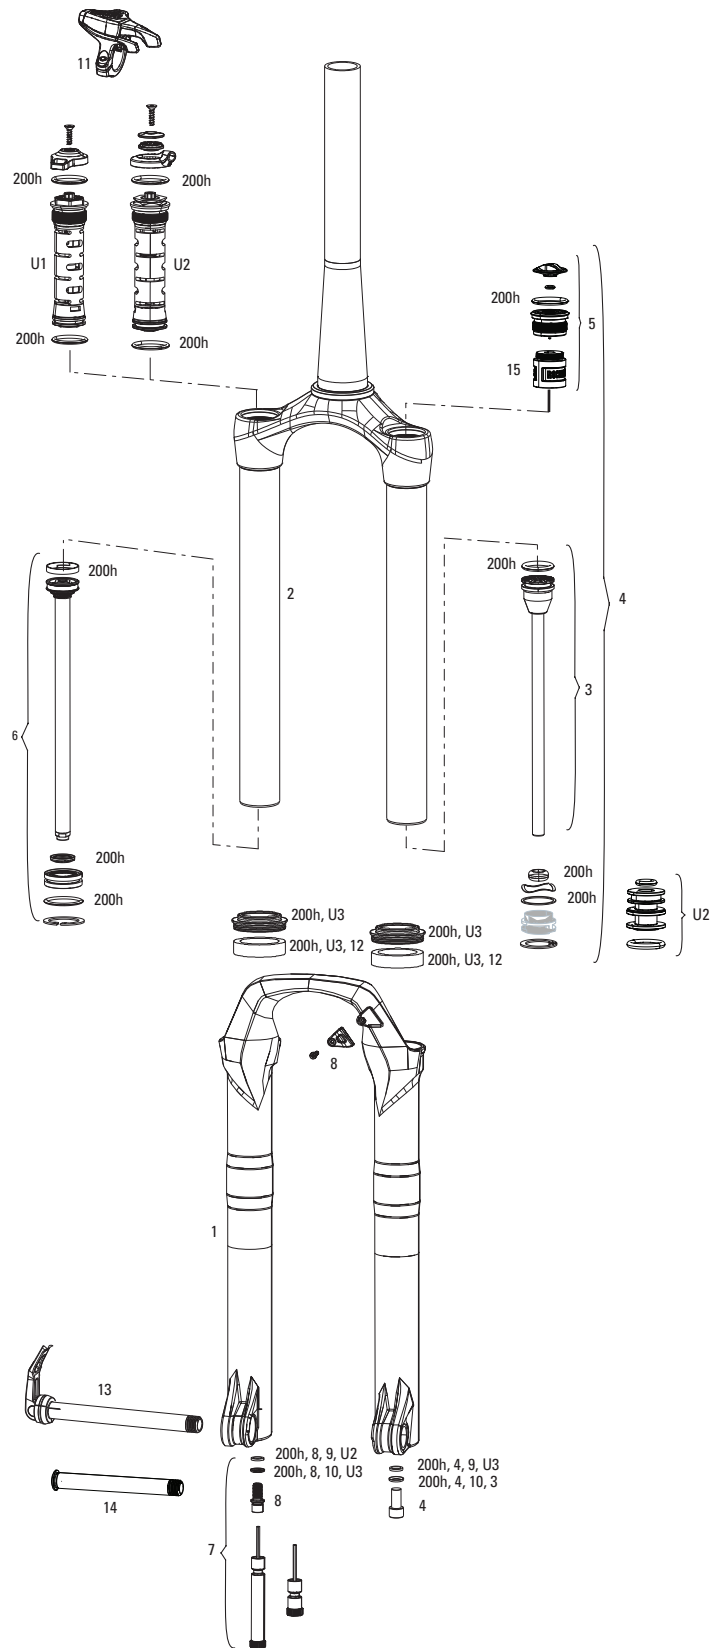

REBA-15 non-Boost - A7-A8 (2018-2025)

FS-REBA-15NB-A7, FS-REBA-15NB-A8

Note:

1. Reba-15 max travel is 150mm.
2. Reba-15 nonBoost stock configurations were 100,120,130,140, and 150mm.
3. Decal and Maxle pages can be found in back of the catalog.
4. Part descriptions on the following page that include a "B" are specifically for "Boost" forks. Parts that include an "NB" are specifically for "non-Boost" forks. Parts without either designation are compatible with both Boost and non-Boost forks.