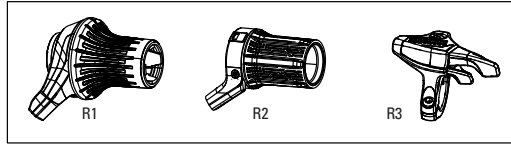

PSYLO SILVER RC/R A1 (2025+)

FS-PSYL-SRC-A1, FS-PSYL-SR-A1, FS-PSYL-SRCF-A1, FS-PSYL-SRF-A1

Note:
 1. Fender mounting bolts are M3-5x11mm.
 2. Short fender does not fit the OE-only full fender lower legs.
 3. To convert from crown lockout to remote, or vice versa, a full damper assembly is required.
 4. Use air spring kit to upgrade and change firmness in coil forks.