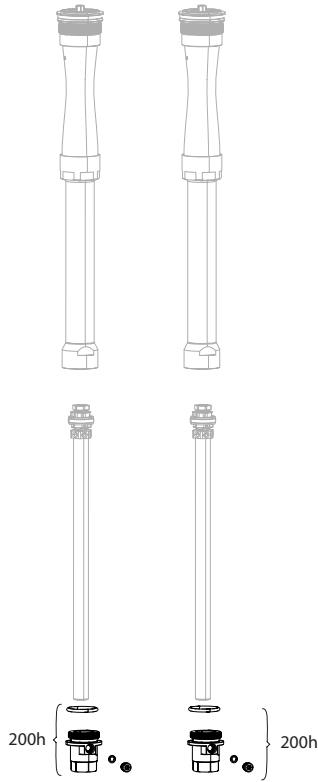

Charger Race Day 2

Note:
1. 2 Position dampers are compatible with OneLoc and 2P TwistLoc remotes.
2. 3 Position dampers are compatible with 3p TwistLoc remotes.
3. Complete damper upgrade kit required to convert from Crown Adjust to Cable Remote Adjust.
4. Decal and Maxle pages can be found in back of the catalog.
5. 15x110 Boost Maxle not compatible with 32mm SID C1, use 15x100 Maxle. See parts page for compatible parts.