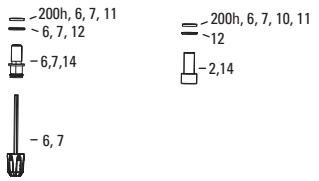

35 SILVER R/TK A1 (2021-2024)

FS-35S-R-A1, FS-35S-TK-A1

1. **Note:**
1. EMTB (fender mount) lower leg and CSU are not cross-compatible with non-fender CSU and lower leg variants.
  2. Convert from Crown Adjust to Remote Adjust: Remote compression damper, remote compression adjuster spool, cable clamp and remote lever assembly.
  3. Decal and Maxle pages can be found in back of the catalog.
  4. Use air spring kit to upgrade and change firmness in coil forks.