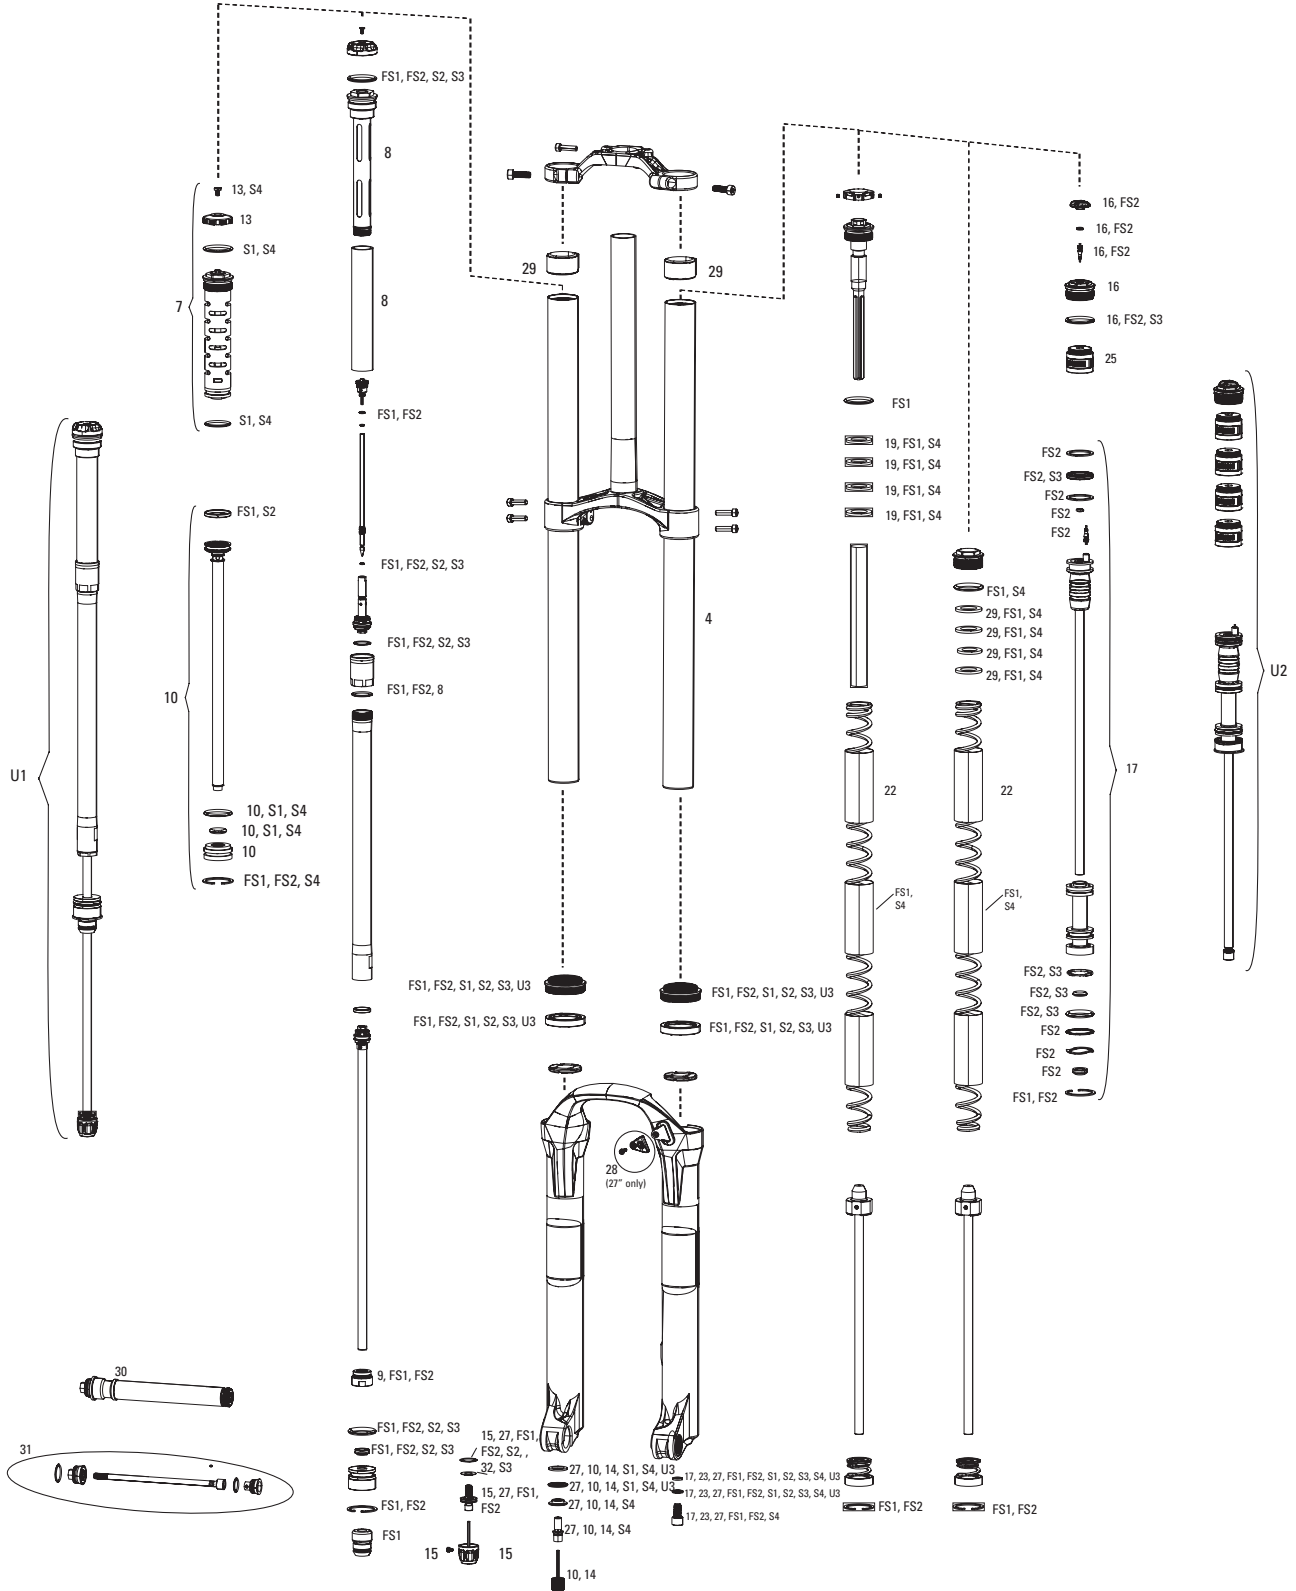

BOXXER 35mm B1-B2 (2015-2018)

FS-BXR-RC-B1, FS-BXR-WC-B1, FS-BXR-RC-B2, FS-BXR-WC-B2

Note:

1. Full service kits include replaceable o-rings, glide rings, retaining rings, crush washers, crush washer retainers and shaft bolts/nuts. All air service kits include replacement schrader valve cores.
2. BoXXer 26" forks have a 160 post mount brake and 27.5" forks have a 200mm post mount brake.
3. For Bottomless Token options, please see the respective page listed in the index.
4. A complete decal and maxle overview can be found in back of the catalog.
5. BoXXer B1-B2 series is non-boost spacing