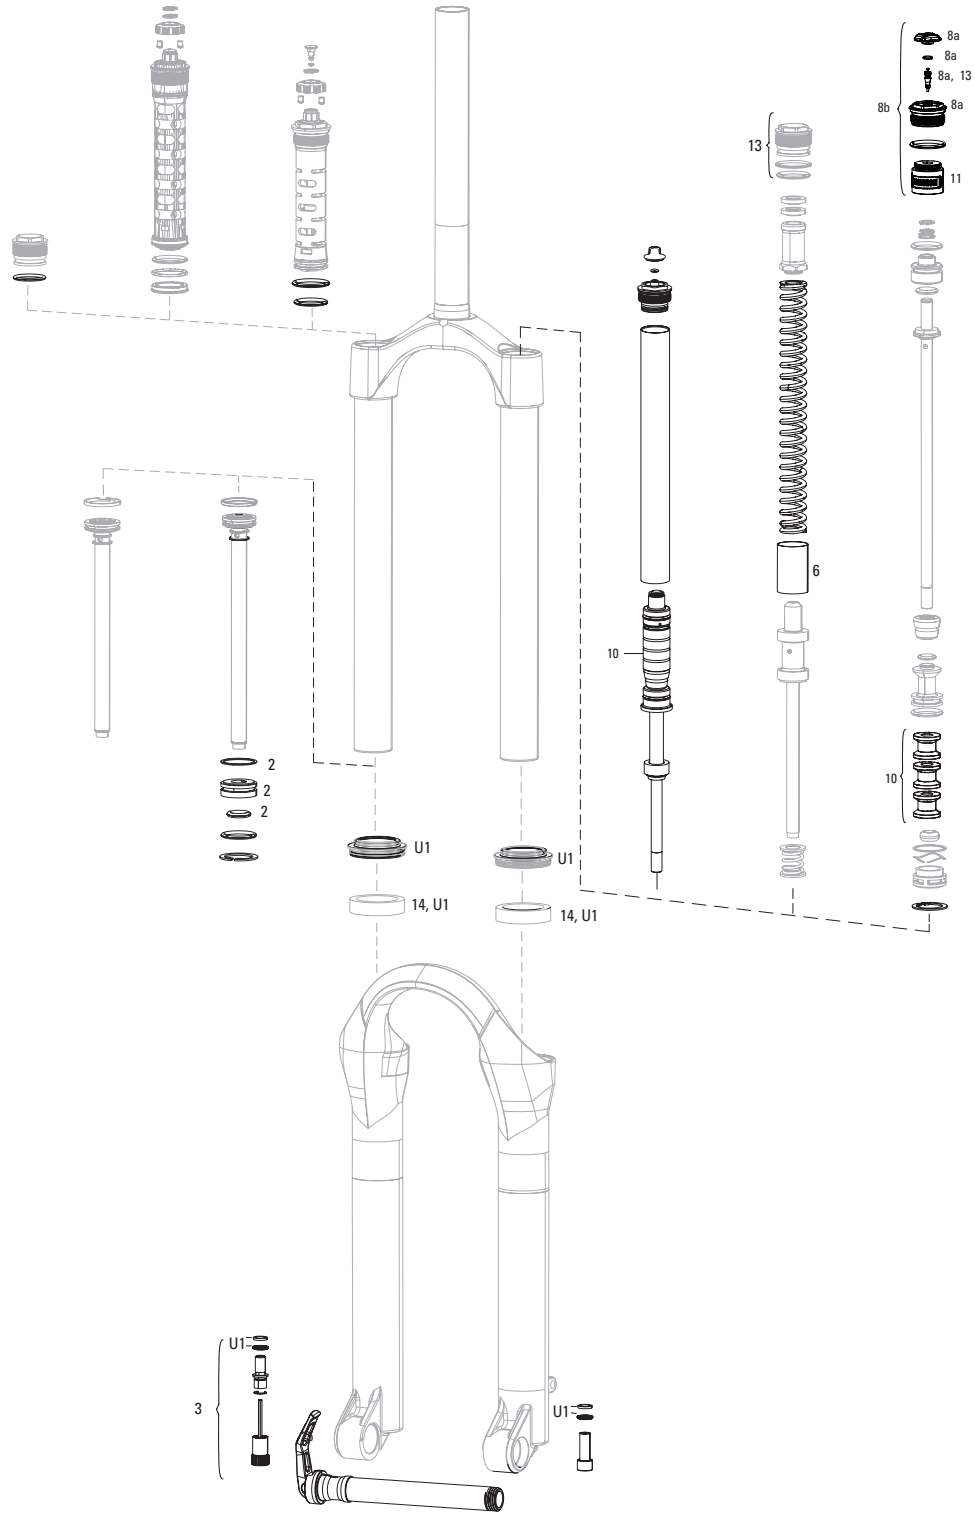

ARGYLE A1-A2 (2007-2017)

Note:
1. Full service kits include replaceable o-rings, glide rings, retaining rings, crush washers, crush washer retainers and shaft bolts/nuts. All air service kits include replacement schrader valve cores. Not all service parts are pictured. All basic service kits include the following replaceable wear items: o-rings, glide rings, dust seals, and foam rings.
2. Please note top cap, compression damper and air spring kit requirements for steel and aluminum upper tubes.
3. A complete decal and Maxle overview can be found in back of the catalog.