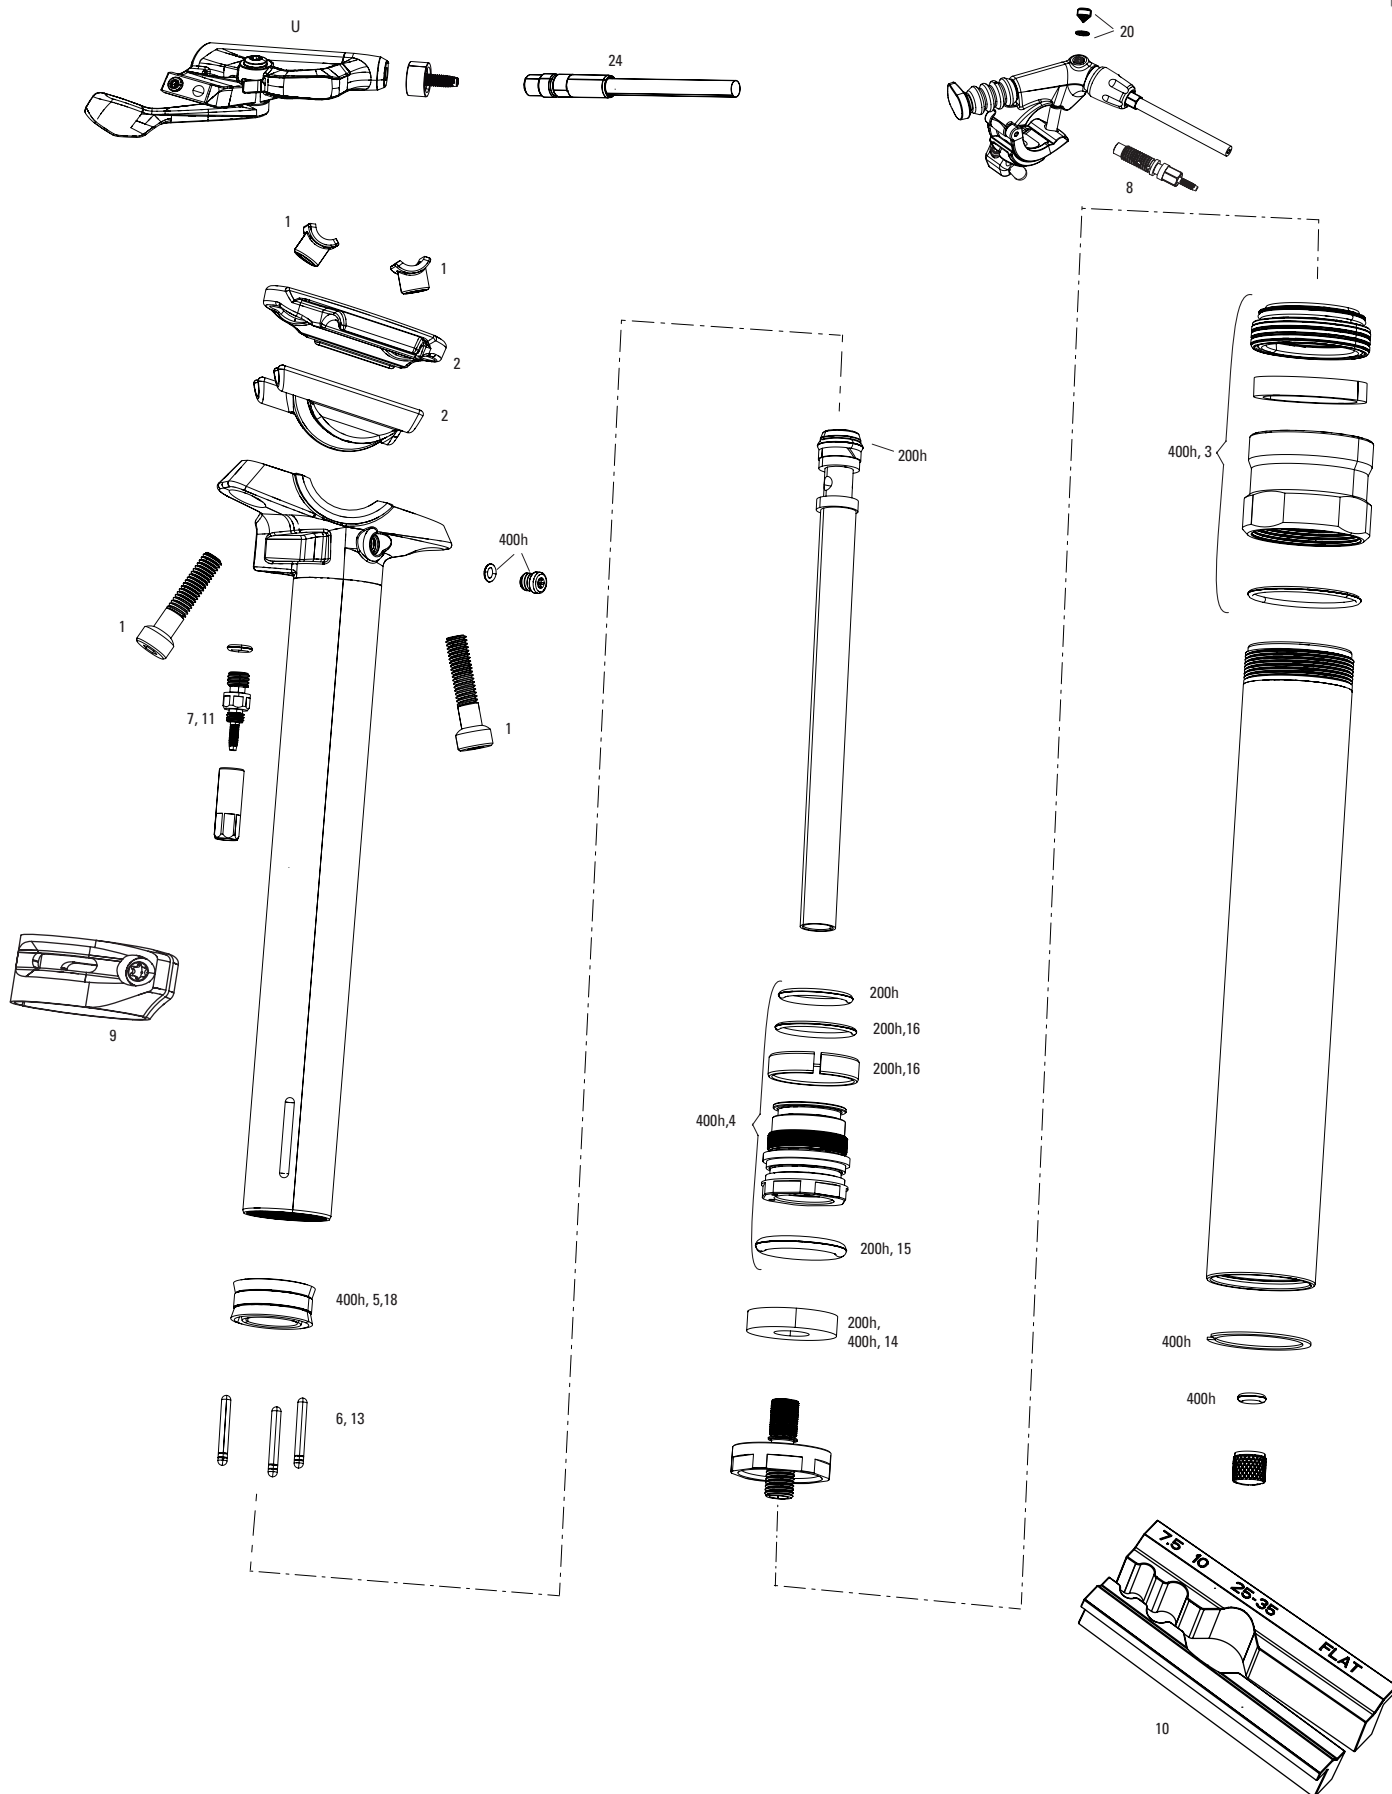

REVERB B1 (2017-2019)

SP-RVB-B1, SP-RVB-1X-B1

REVERB B1 (2017-2019)

SP-RVB-B1, SP-RVB-1X-B1