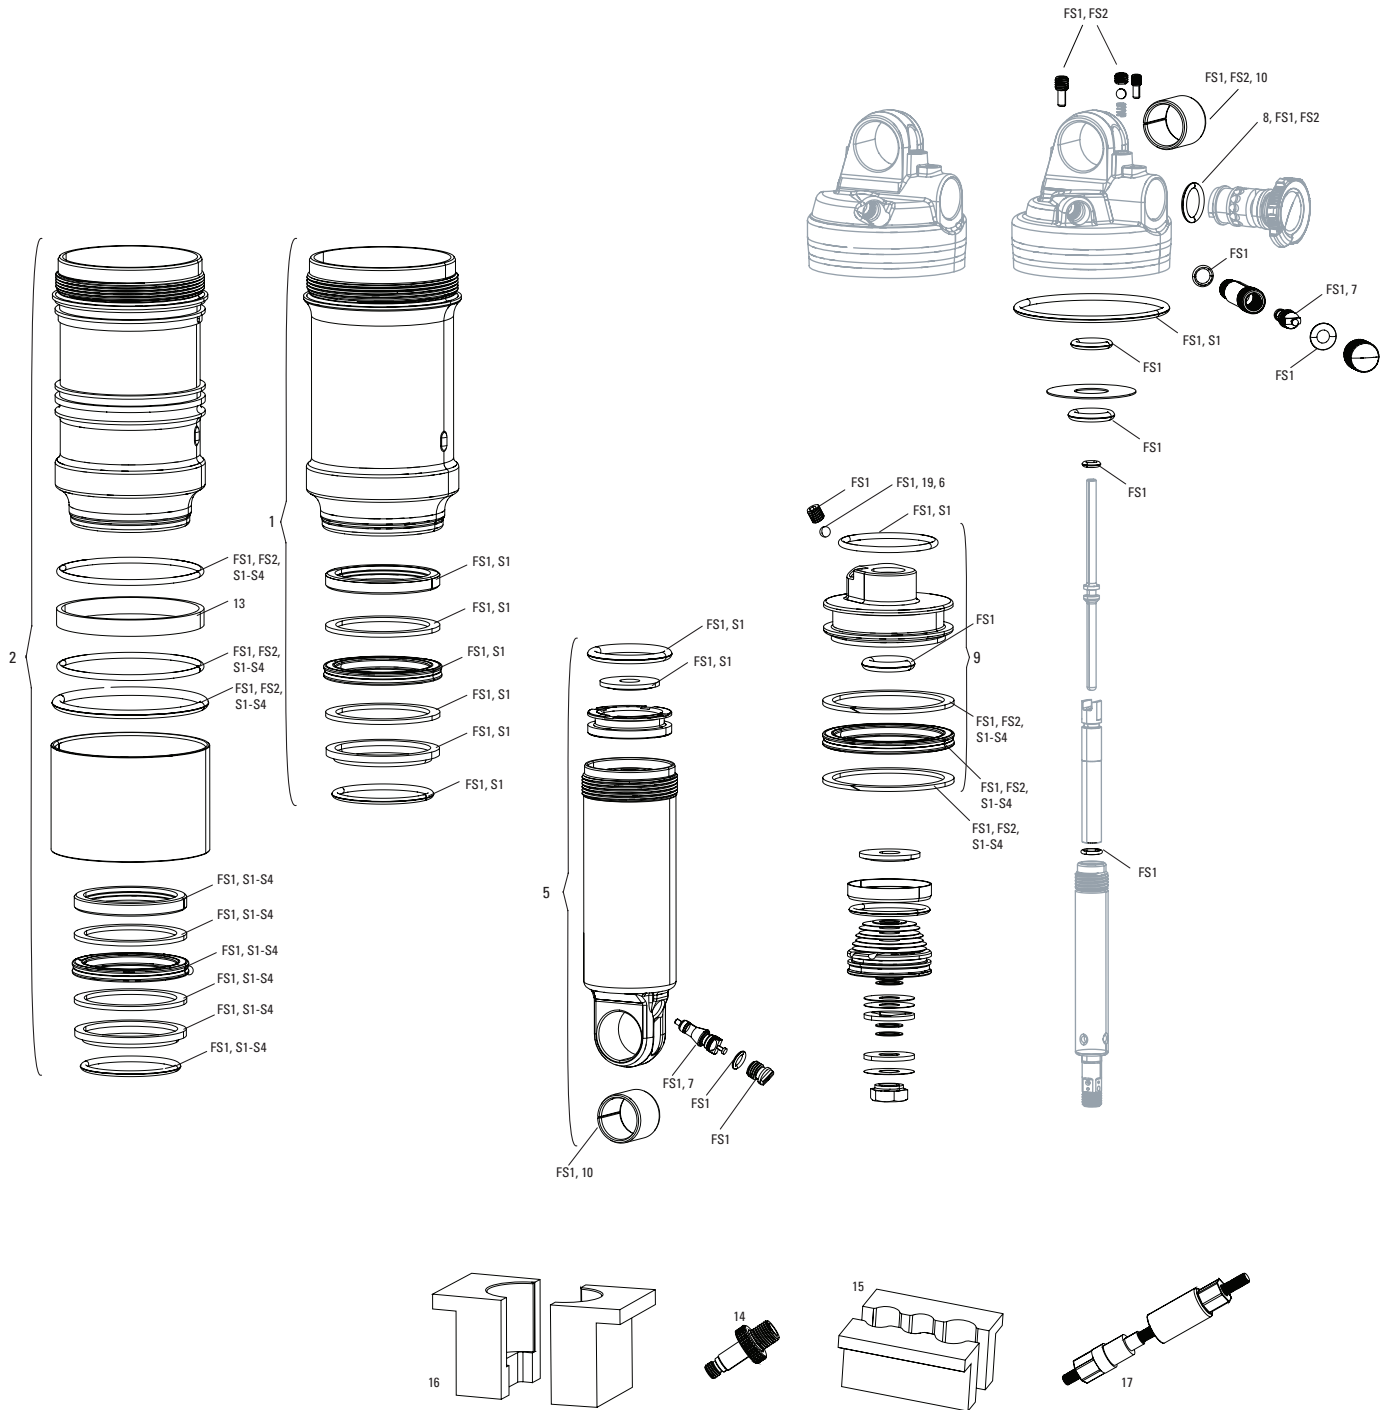

MONARCH R C1-C4 (2014-2020)

RS-MNR-R-C1, RS-MNR-R-C2, RS-MNR-R-C3, RS-MNR-R-C4

Note:

1. All 2014+ Monarch shocks are compatible with standard, DebonAir and high-volume air can assemblies; air can includes all seals installed.
2. Monarch Service Kit (full) intended for air seal and oil change/service to damper. Monarch Service Kit (basic) intended for air seal service only.
4. Use '1/2"x1/2" Rear Shock Bushing/Mount Hardware Tool' to remove and install eyelet bushing and mounting hardware.
5. All 2014+ Air can assemblies are compatible with Monarch R, RL, RT3, and XX.