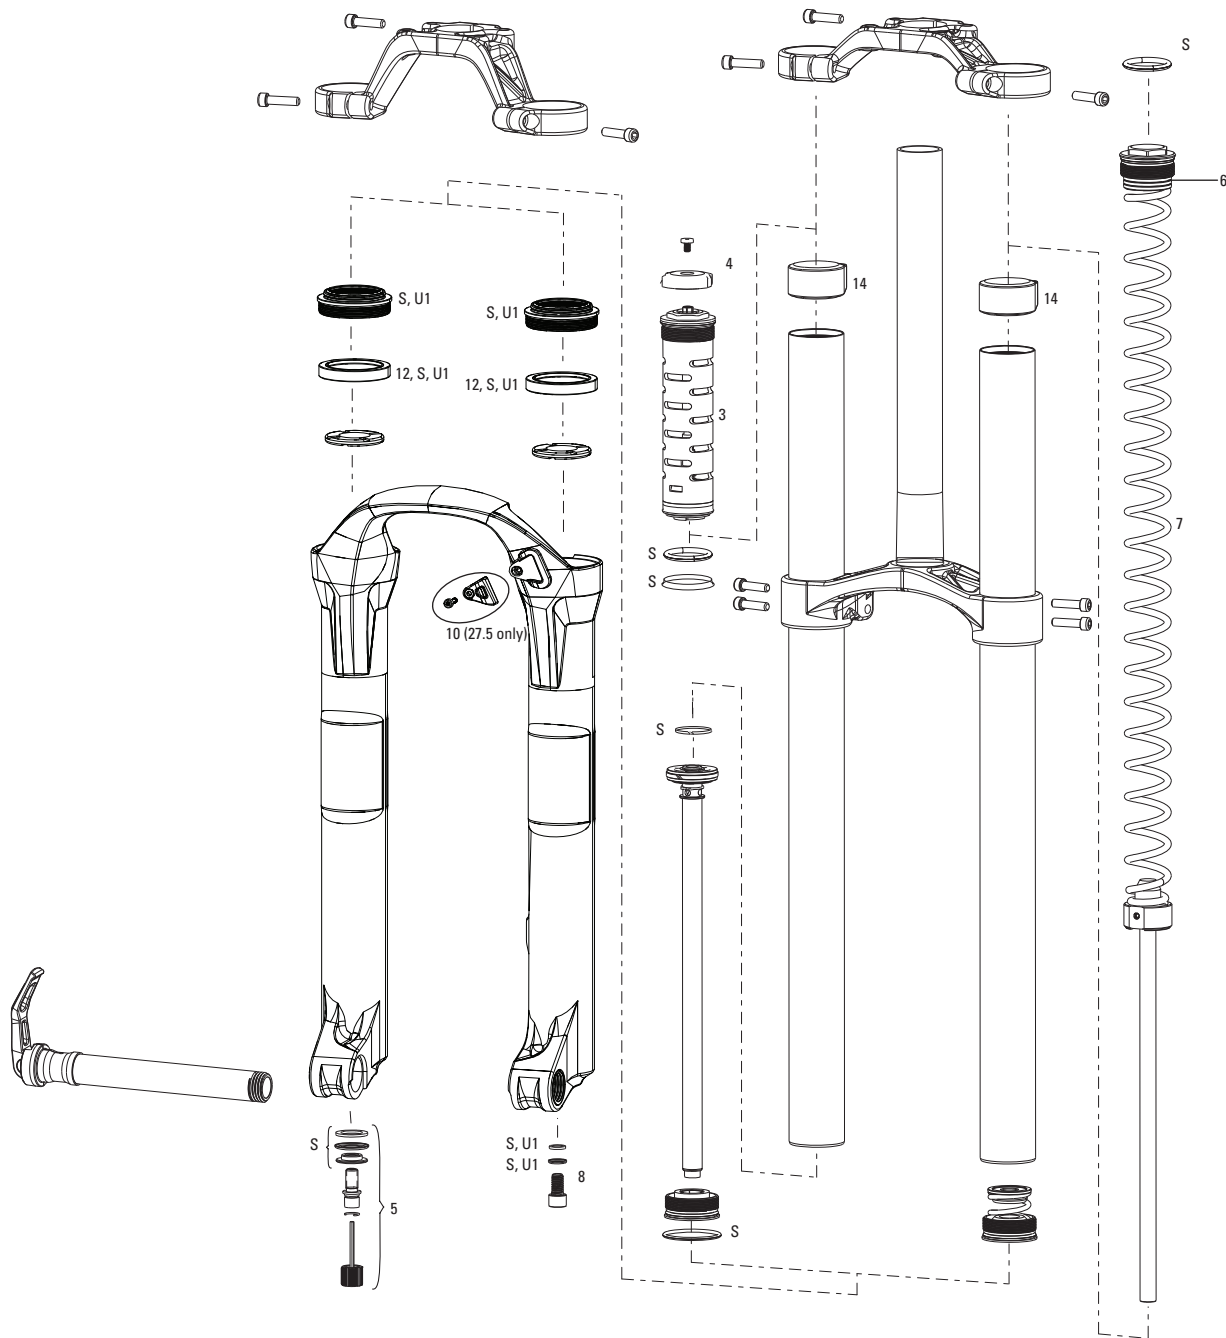

DOMAIN DUAL CROWN A1-A3 (2007-2017)

FS-DDC-RC-A1, FS-DDC-R-A1, FS-DDC-RC-A2, FS-DDC-R-A2, FS-DDC-RC-A3, FS-DDC-R-A3

- Note:**
1. Full service kits include replaceable o-rings, glide rings, retaining rings, crush washers, crush washer retainers and shaft bolts/nuts. All air service kits include replacement schrader valve cores. Not all service parts are pictured. All basic service kits include the following replaceable wear items: o-rings, glide rings, dust seals, and foam rings.
 2. Domain (single-crown) lower legs are NOT compatible with Domain Dual Crown.
 3. Domain Dual Crown 26" forks have a 160 post mount brake and 27.5" forks have a 200mm post mount brake.
 4. Aftermarket forks with Medium spring installed. Soft and Firm tuning springs are included in fork box.
 5. A complete decal and maxle overview can be found in back of the catalog.