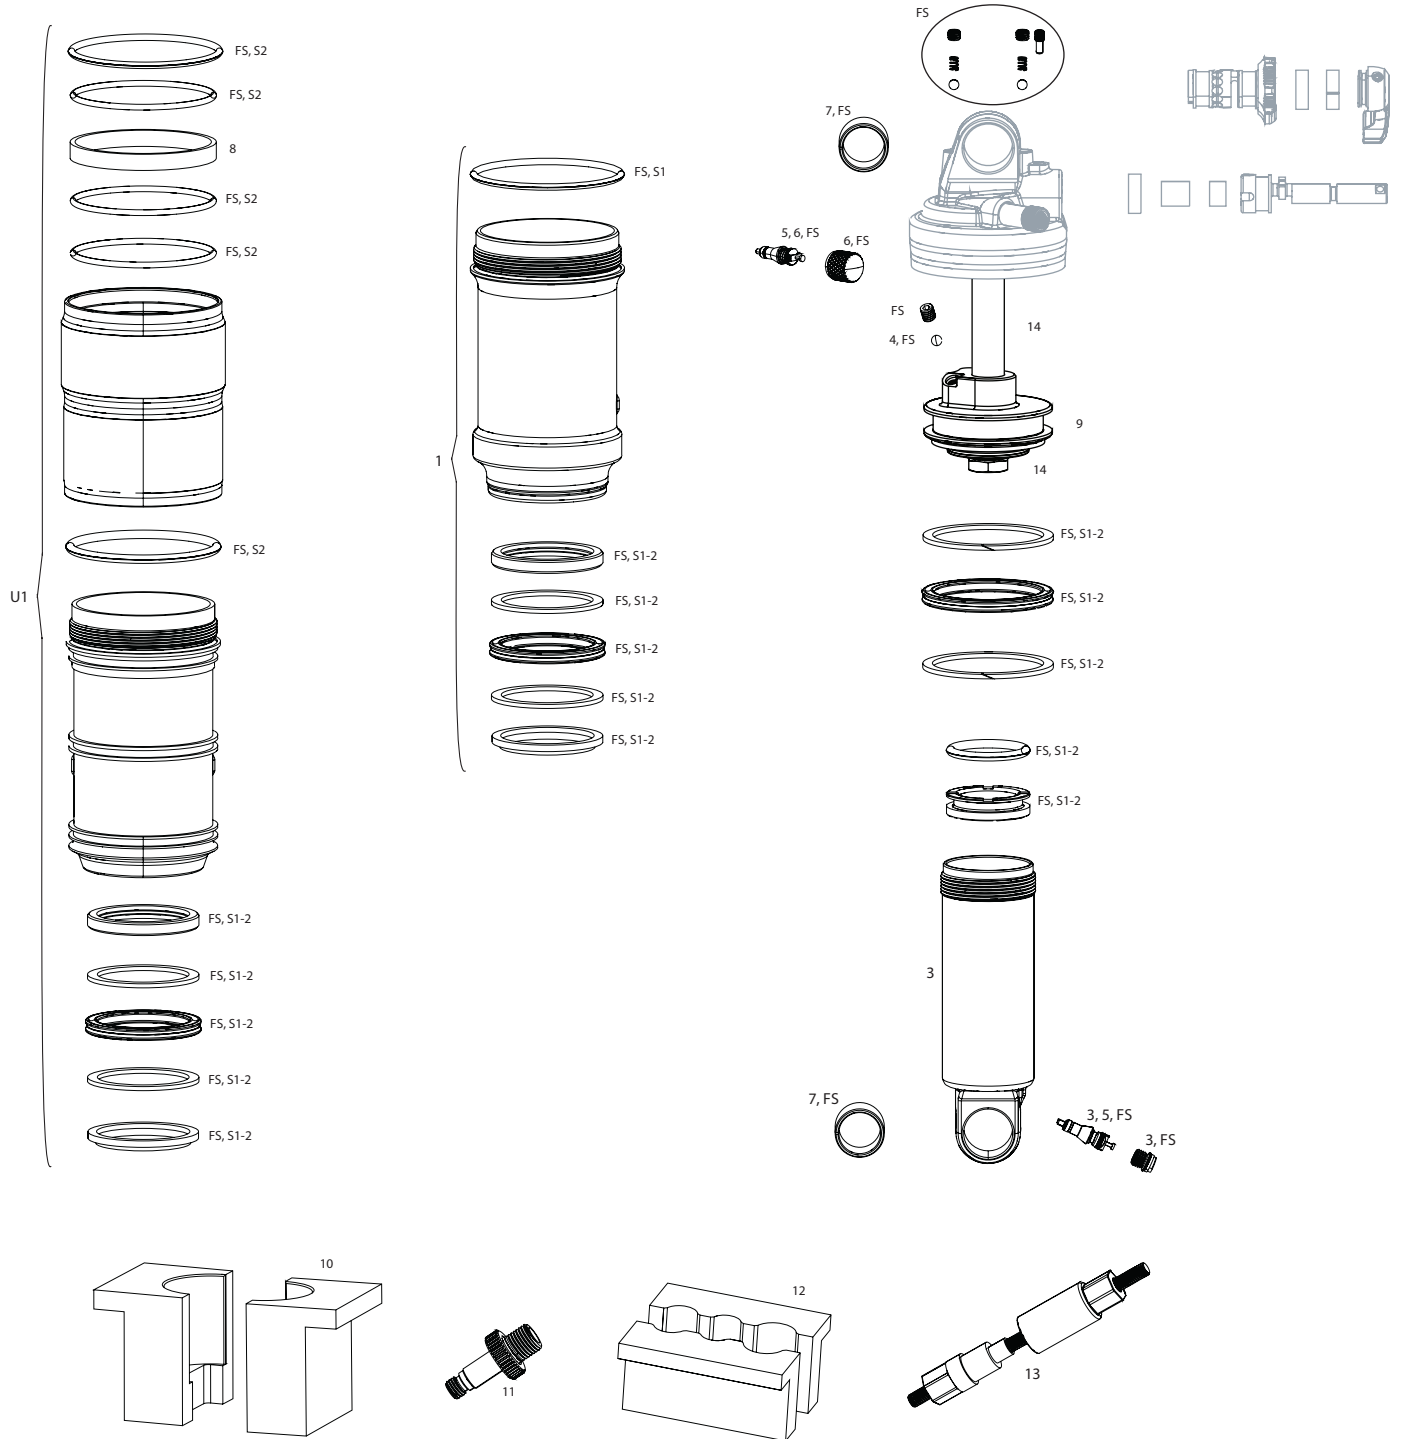

MONARCH RT3 C1-D2 (2014-2023)

RS-MNR-RT3-C1, RS-MNR-RT3-C2, RS-MNR-RT3-C3, RS-MNR-RT3-D1, RS-MNR-RT3-D2

Note:

1. Service Kit Full - Monarch RT3 intended for air seal and oil change/service to damper. AM Rear Shock Air Can Service Kit, Basic - Monarch RT3 intended for air seal service only.
2. Use '1/2"x1/2" Rear Shock Bushing/Mount Hardware Tool' to remove and install eyelet bushing and mounting hardware.