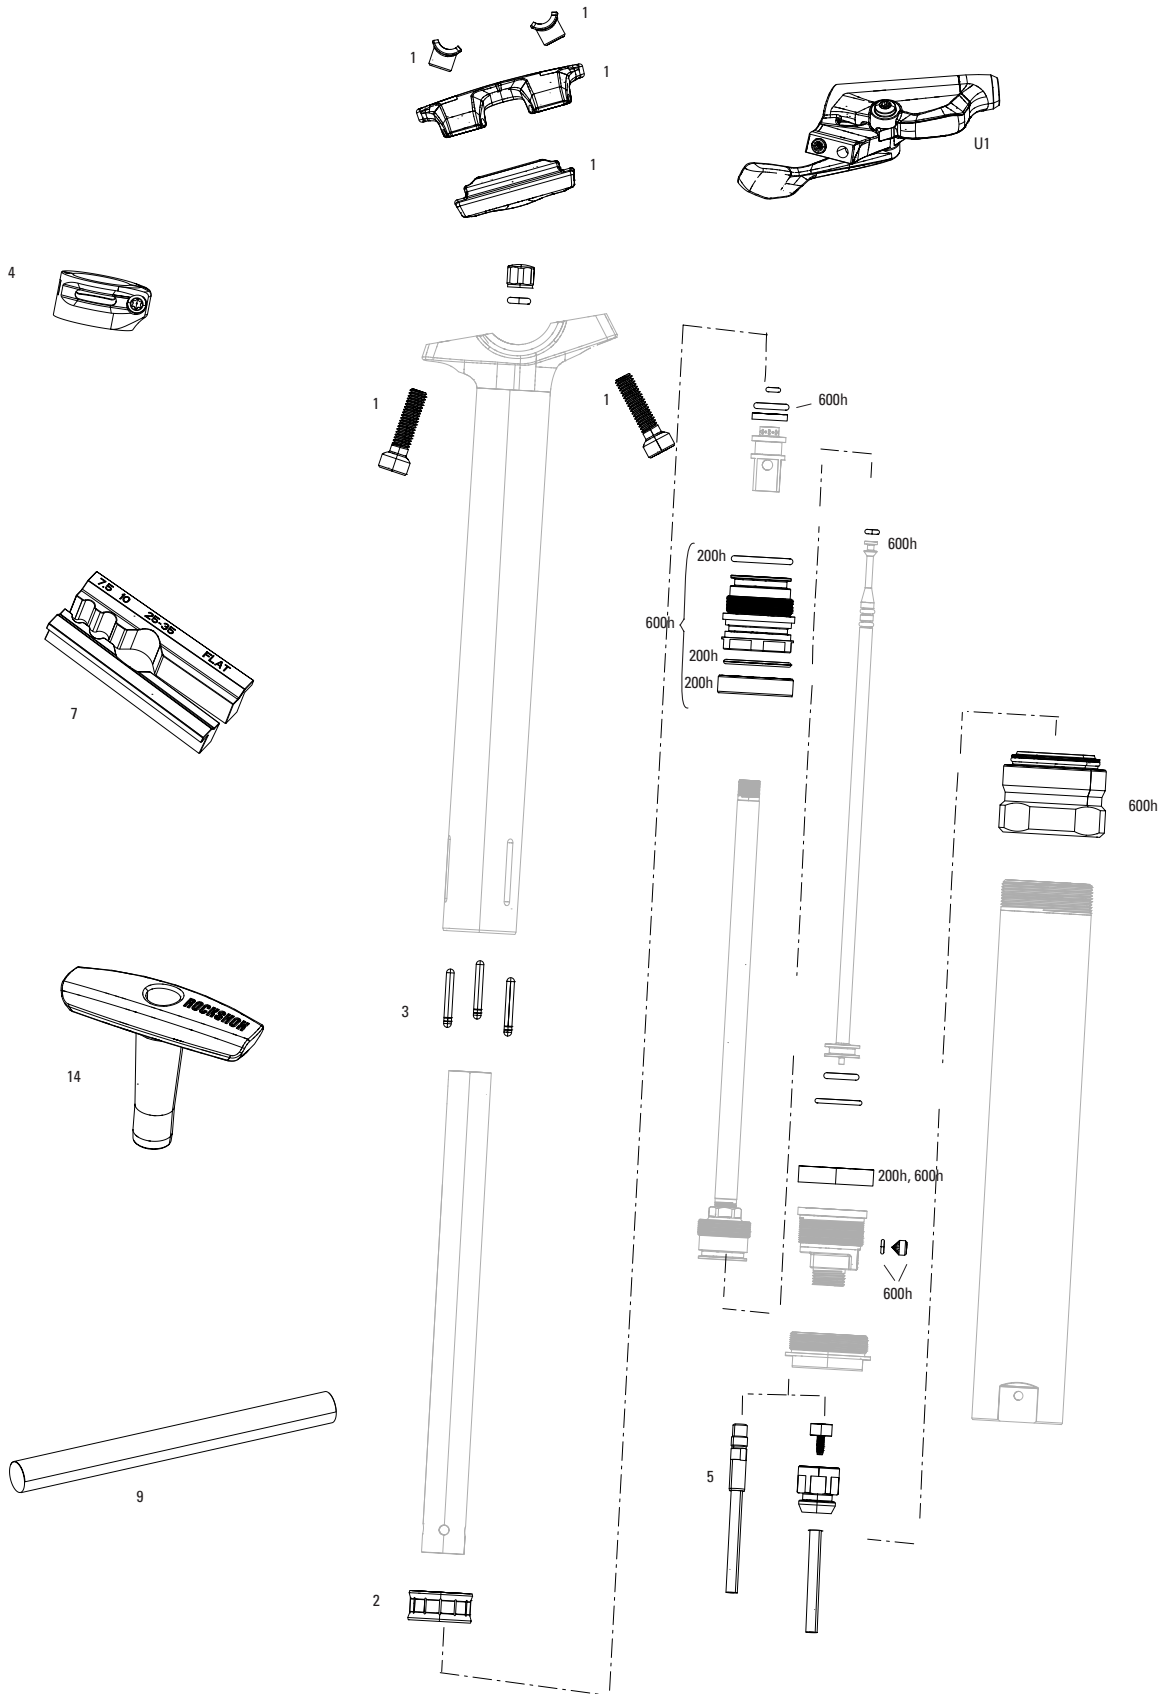

REVERB STEALTH C1 (2020+)

SP-RVB-S-C1, SP-RVB-S1X-C1

1. Discard bar, o-ring and sleeve when using 11.6815.025.030 seatpost hydraulic hose for Reverb Stealth C1 post
2. Seatpost uses Serene Fluid
3. Remote uses Reverb Fluid

REVERB STEALTH C1 (2020-2022)

SP-RVB-S-C1, SP-RVB-S1X-C1