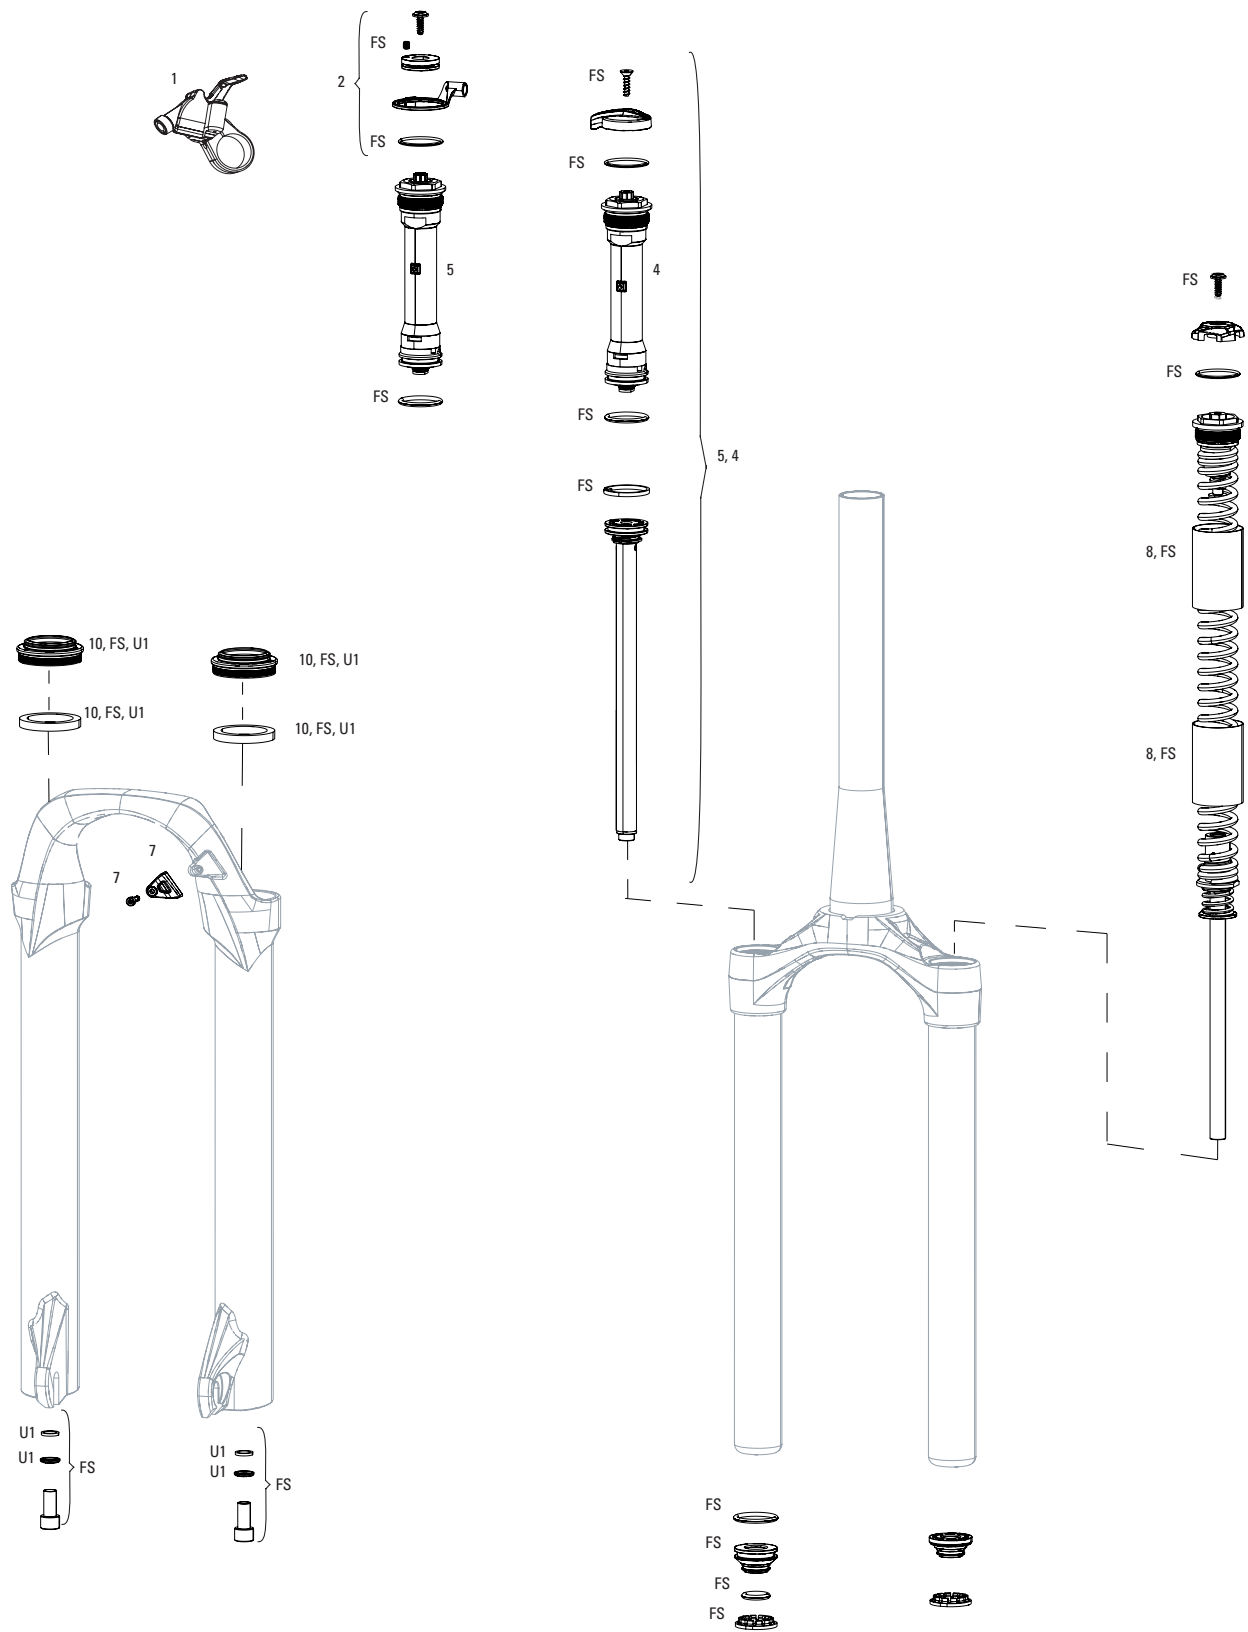

JUDY TK B1 (2021+)
FS-JDY-TK-B1

Note:
1. Full service kits include replaceable o-rings, glide rings, retaining rings, crush washers, crush washer retainers and shaft bolts/nuts. Not all service parts are pictured. All basic service kits include the following replaceable wear items: o-rings, glide rings, dust seals, and foam rings.