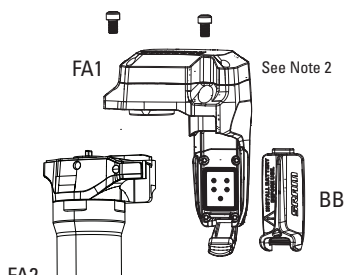

SUPER DELUXE AIR C1+ (2023+)

RS-SDLX-SEL-C1, RS-SDLX-SELP-C1, RS-SDLX-ULT-C1, RS-SDLX-ULDH-C1, RS-SDLX-UFA-C1, RS-SDLX-BSE-C2, RS-SDLX-SEL-C2, RS-SDLX-SELP-C2, RS-SDLX-ULT-C2, RS-SDLX-UFA-C2

Note:
1. See the RockShox Rear Shock Piston Tuning Guide for detailed information regarding the shim stack order for the rebound and compression dampers.
2. For Flight Attendant C1 compression control support, please visit your local dealer
3. To upgrade a Super Deluxe C1 to C2, replace the damper piston assembly, tune assembly, and reservoir. Damper piston and shims increase HSC range and HSC/rebound performance. Reservoir increases LSC range and performance.