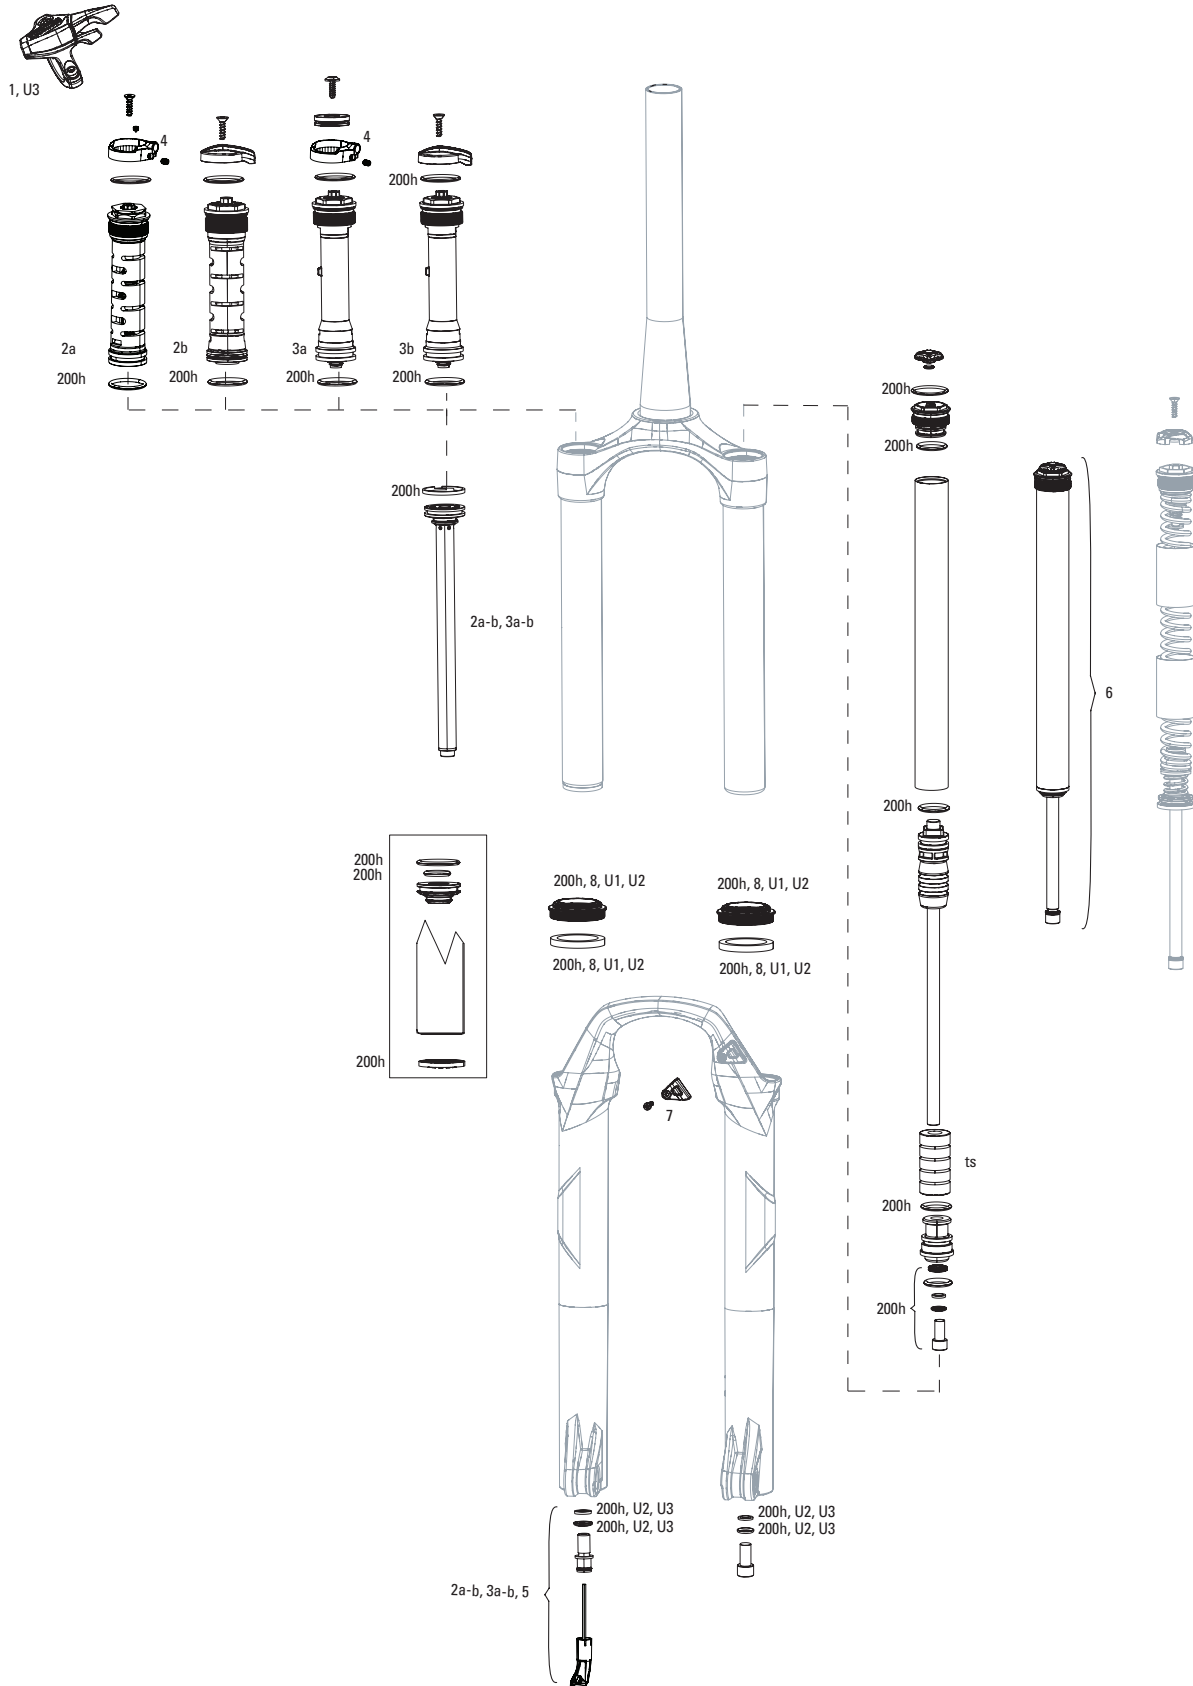

RECON TK A1-A2/RL A1-A2 (2018-2020)

FS-RCN-TK-A1, FS-RCN-TK-A2, FS-RCN-RL-A1, FS-RCN-RL-A2

Note:

1. 200H service kits include the following replaceable wear items: o-rings, glide rings, dust seals, and foam rings.
2. Convert from Crown Adjust to Remote Adjust: Remote compression damper requires remote compression adjuster spool, cable clamp and remote lever assembly.
3. Thread Pitch is 0.8mm for Recon Silver C1 and Sektor Silver A2
4. Maximum Tire Diameter: 710mm Maximum Tire Width: 62mm
5. Recon Silver RL B1/TK C1 32mm lower legs use flangless wiper seals.