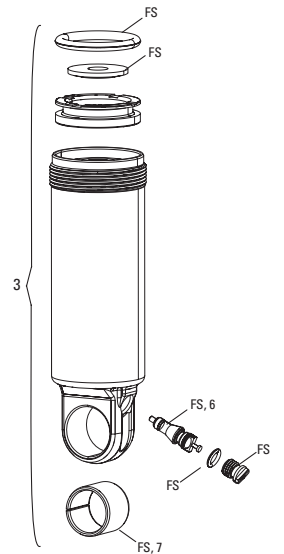

MONARCH XX B1-C2 (2014-2022)

RS-MNR-XX-B1, RS-MNR-XX-C1, RS-MNR-XX-C2

MONARCH XX B1-C2 (2014-2022)

RS-MNR-XX-B1, RS-MNR-XX-C1, RS-MNR-XX-C2

UPGRADES	
ns	00.4018.783.004 AIR CAN UPGRADE KIT - DEBONAIR 165X38 (INCLUDES AIR CAN, VOLUME SPACERS, SEALS & DECALS) - B1 & LATER (MONARCH 2014+/RT32013+)
ns	00.4018.783.005 AIR CAN UPGRADE KIT - DEBONAIR 184X44 (INCLUDES AIR CAN, VOLUME SPACERS, SEALS & DECALS) - B1 & LATER (MONARCH 2014+/RT32013+)
ns	00.4018.783.006 AIR CAN UPGRADE KIT - DEBONAIR 190/200X51 (INCLUDES AIR CAN, VOLUME SPACERS, SEALS & DECALS) - B1 & LATER (MONARCH 2014+/RT32013+)
ns	00.4018.783.007 AIR CAN UPGRADE KIT - DEBONAIR 200X57 (INCLUDES AIR CAN, VOLUME SPACERS, SEALS & DECALS) - B1 & LATER (MONARCH 2014+/RT32013+)
ns	00.4018.783.008 AIR CAN UPGRADE KIT - DEBONAIR 216X63 (INCLUDES AIR CAN, VOLUME SPACERS, SEALS & DECALS) - B1 & LATER (MONARCH 2014+/RT32013+)
SERVICE	
FS	11.4118.038.001 REAR SHOCK SERVICE KIT - FULL SERVICE MONARCH XX B1 (2014-2019)
S	00.4315.032.380 AM REAR SHOCK AIR CAN SERVICE KIT, 50 HOUR - (INCLUDES SEAL GREASE/OIL) - MONARCH B1 (PLUS,XX,RL) C1 (R,RT3) D1 (2014+)
S	00.4315.032.390 AM REAR SHOCK AIR CAN SERVICE KIT, 50 HOUR - (INCLUDES SEAL GREASE/OIL) - MONARCH HIGH VOLUME B1 (PLUS,XX,RL) C1 (R,RT3) (2014+)
S	00.4315.032.540 AM REAR SHOCK AIR CAN SERVICE KIT, BASIC - (INCLUDES SEAL GREASE/OIL) - MONARCH DEBONAIR (2014+)
AIR CAN	
ns	11.4418.001.001 REAR SHOCK SPARE PARTS AIR CAN WITH AUTOSAG BLACK MONARCH 197X48 2014
1	11.4118.033.008 REAR SHOCK AIR CAN ASSEMBLY - 152X31 (INCLUDES SEALS, 15W50 & DYNAMIC SEAL GREASE) - MONARCH B1 (PLUS, RL, XX), C1(R,RT,RT3) D1(RT3)
1	11.4118.033.009 REAR SHOCK AIR CAN ASSEMBLY - 165X38 (INCLUDES SEALS, 15W50 & DYNAMIC SEAL GREASE) - MONARCH B1 (PLUS, RL, XX), C1(R,RT,RT3) D1(RT3)
1	11.4118.033.010 REAR SHOCK AIR CAN ASSEMBLY - 184X44 (INCLUDES SEALS, 15W50 & DYNAMIC SEAL GREASE) - MONARCH B1 (PLUS, RL, XX), C1(R,RT,RT3) D1(RT3)
1	11.4118.033.011 REAR SHOCK AIR CAN ASSEMBLY - 190X51/200X51 (INCLUDES SEALS, 15W50 & DYNAMIC SEAL GREASE) - MONARCH B1 (PLUS, RL, XX), C1(R,RT,RT3) D1(RT3)
1	11.4118.033.012 REAR SHOCK AIR CAN ASSEMBLY - 200X57 (INCLUDES SEALS, 15W50 & DYNAMIC SEAL GREASE) - MONARCH B1 (PLUS, RL, XX), C1(R,RT,RT3) D1(RT3)
1	11.4118.033.013 REAR SHOCK AIR CAN ASSEMBLY - 216X63 (INCLUDES SEALS, 15W50 & DYNAMIC SEAL GREASE) - MONARCH B1 (PLUS, RL, XX), C1(R,RT,RT3) D1(RT3)
2	11.4118.033.014 REAR SHOCK AIR CAN ASSEMBLY - HIGH VOLUME 165X38 (INCLUDES SEALS, 15W50 & DYNAMIC SEAL GREASE) - MONARCH B1(PLUS, RL, XX), C1(R,RT,RT3)
2	11.4118.033.015 REAR SHOCK AIR CAN ASSEMBLY - HIGH VOLUME 190X51/200X51 (INCLUDES SEALS, 15W50 & DYNAMIC SEAL GREASE) - MONARCH B1(PLUS, RL, XX), C1(R,RT,RT3)
2	11.4118.033.016 REAR SHOCK AIR CAN ASSEMBLY - HIGH VOLUME 200X57 (INCLUDES SEALS, 15W50 & DYNAMIC SEAL GREASE) - MONARCH B1(PLUS, RL, XX), C1(R,RT,RT3)
2	11.4118.033.017 REAR SHOCK AIR CAN ASSEMBLY - HIGH VOLUME 216X63 (INCLUDES SEALS, 15W50 & DYNAMIC SEAL GREASE) - MONARCH B1(PLUS, RL, XX), C1(R,RT,RT3)
2	11.4118.033.028 REAR SHOCK AIR CAN ASSEMBLY - DEBONAIR 165X38 (INCLUDES DECALS, SEALS, 15W50 & DYNAMIC SEAL GREASE) - MONARCH B1(PLUS, RL, XX), C1(R,RT,RT3) D1(RT3)
2	11.4118.033.029 REAR SHOCK AIR CAN ASSEMBLY - DEBONAIR 184X44 (INCLUDES DECALS, SEALS, 15W50 & DYNAMIC SEAL GREASE) - MONARCH B1(PLUS, RL, XX), C1(R,RT,RT3) D1(RT3)
2	11.4118.033.030 REAR SHOCK AIR CAN ASSEMBLY - DEBONAIR 190X51/200X51 (INCLUDES DECALS, SEALS, 15W50 & DYNAMIC SEAL GREASE) - MONARCH B1(PLUS, RL, XX), C1(R,RT,RT3) D1(RT3)
2	11.4118.033.031 REAR SHOCK AIR CAN ASSEMBLY - DEBONAIR 200X57 (INCLUDES DECALS, SEALS, 15W50 & DYNAMIC SEAL GREASE) - MONARCH B1(PLUS, RL, XX), C1(R,RT,RT3) D1(RT3)
2	11.4118.033.032 REAR SHOCK AIR CAN ASSEMBLY - DEBONAIR 216X63 (INCLUDES DECALS, SEALS, 15W50 & DYNAMIC SEAL GREASE) - MONARCH B1(PLUS, RL, XX), C1(R,RT,RT3) D1(RT3)
DAMPER BODY	
3	11.4118.037.014 REAR SHOCK DAMPER BODY/IFP - FAST BLACK, 165X38 -MONARCH 2014+
3	11.4118.037.015 REAR SHOCK DAMPER BODY/IFP - FAST BLACK, 184X44 -MONARCH 2014+
3	11.4118.037.016 REAR SHOCK DAMPER BODY/IFP - FAST BLACK, 190X51 -MONARCH 2014+
3	11.4118.037.017 REAR SHOCK DAMPER BODY/IFP - FAST BLACK, 200X51 -MONARCH 2014+
3	11.4118.037.018 REAR SHOCK DAMPER BODY/IFP - FAST BLACK, 200X57 -MONARCH 2014+
3	11.4118.037.020 REAR SHOCK DAMPER BODY/IFP - FAST BLACK, 216X63 -MONARCH 2014+
3	11.4118.037.028 REAR SHOCK DAMPER BODY/IFP - FAST BLACK, 197X48 -MONARCH 2014-2015 CAMBER/RUMOR 29 (2013-2014)
DAMPER SHAFT	
19	11.4118.099.004 REAR SHOCK DAMPER SHAFT ASSEMBLY - (INCLUDES SHAFT, REB ADJ TUBE, O-RINGS) - MONARCH RL/RT (B1+), MONARCH XX (B1+), 152X31
19	11.4118.099.005 REAR SHOCK DAMPER SHAFT ASSEMBLY - (INCLUDES SHAFT, REB ADJ TUBE, O-RINGS) - MONARCH RL/RT (B1+), MONARCH XX (B1+), 165X38
19	11.4118.099.006 REAR SHOCK DAMPER SHAFT ASSEMBLY - (INCLUDES SHAFT, REB ADJ TUBE, O-RINGS) - MONARCH RL/RT (B1+), MONARCH XX (B1+), 184X44
19	11.4118.099.007 REAR SHOCK DAMPER SHAFT ASSEMBLY - (INCLUDES SHAFT, REB ADJ TUBE, O-RINGS) - MONARCH RL/RT (B1+), MONARCH XX (B1+), 190X51, 200X51
19	11.4118.099.008 REAR SHOCK DAMPER SHAFT ASSEMBLY - (INCLUDES SHAFT, REB ADJ TUBE, O-RINGS) - MONARCH RL/RT (B1+), MONARCH XX (B1+), 200X57, 203X57
19	11.4118.099.009 REAR SHOCK DAMPER SHAFT ASSEMBLY - (INCLUDES SHAFT, REB ADJ TUBE, O-RINGS) - MONARCH RL/RT (B1+), MONARCH XX (B1+), 216X63
19	11.4118.099.010 REAR SHOCK DAMPER SHAFT ASSEMBLY - (INCLUDES SHAFT, REB ADJ TUBE, O-RINGS) - MONARCH RL/RT (B1+), MONARCH XX (B1+), 222X66
SPARES	
4	11.4118.001.001 REAR SHOCK REBOUND KNOB KIT - (INCLUDES LEVER, SEALS, SPRING, DETENT BALL & SCREWS) - MONARCH XX A1-B1
5	11.4115.132.010 REAR SHOCK NYLON BALL - BLEED PISTON SEALHEAD - MONARCH/MONARCH PLUS, QTY 20
6	11.4308.327.002 AIR VALVE KIT - SCHRADER CORE (QTY 2) - FORKS/SHOCKS/REVERB
ns	11.4115.124.010 REAR SHOCK AIR VALVE KIT - (INCLUDES VALVE BODY, VALVE, VALVE CAP) - MONARCH/MONARCH PLUS
7	11.4115.013.000 REAR SHOCK EYELET BUSHING KIT - 1/2"x1/2" (QTY 2)
8	11.4118.002.000 REAR SHOCK HOSE FITTING KIT - (INCLUDES BANJO, COMPRESSION FITTING & THREADED BARB) - MONARCH XX
9	11.4318.000.000 REMOTE - XLOC SPRINT LEFT BLACK (INCLUDES HOSE, BARB & COMPRESSION NUT) - MONARCH XX
9	11.4318.000.010 REMOTE - XLOC SPRINT RIGHT BLACK (INCLUDES HOSE, BARB & COMPRESSION NUT) - MONARCH XX
ns	11.4318.001.000 REMOTE SERVICE KIT - XLOC SPRINT - MONARCH XX
10	11.4315.013.070 REMOTE - XLOC FULL SPRINT LEFT GOLD ADJUSTER (INCLUDES HOSE/BANJO) - SID/REVELATION/MONARCH XX
10	11.4315.013.080 REMOTE - XLOC FULL SPRINT RIGHT GOLD ADJUSTER (INCLUDES HOSE/BANJO) - SID/REVELATION/MONARCH XX
ns	11.4318.006.010 REMOTE SERVICE KIT - XLOC FULL SPRINT (INCLUDES RATCHET WHEEL & O-RINGS) - MONARCH XX/SID/REVELATION
11	11.4318.005.000 REMOTE CONNECTAMAJIG COLLAR - BLACK - REVERB/XLOC FULL SPRINT
12	11.4318.002.020 REMOTE HYDRAULIC HOSE KIT - 2000M XLOC FULL SPRINT CONNECTAMAJIG (INCLUDES, BARB, COMPRESSION NUT & CONNECTAMAJIG) - MONARCH XX FULLSPRINT
ns	11.4118.107.000 SCHRADER AIR CAP - (INCLUDES CAP AND O-RING) - ROCKSHOX UNIVERSAL AIR CAP FOR FORKS AND SHOCKS
TOOLS/GREASE/FLUIDS	
14	00.4315.027.010 REAR SHOCK AIR VALVE ADAPTER TOOL - REAR SHOCKS
15	00.4115.154.020 REAR SHOCK VISE BLOCKS, 3 HOLE FOR ROCKSHOX MONARCH/VIVID/VIVID AIR/REVERB
16	00.4118.013.000 REAR SHOCK BODY VISE BLOCKS, ROCKSHOX MONARCH
17	00.4315.026.010 REAR SHOCK 1/2"x1/2" BUSHING TOOL (EYELET/SEALHEAD) ROCKSHOX
18	11.4118.042.000 REAR SHOCK VOLUME REDUCER KIT - BOTTOMLESS RINGS - (INCLUDES VOLUME ADJUST RINGS, QTY 9) -MONARCH/VIVID AIR
ns	00.4315.022.010 REAR SHOCK SCHRADER VALVE REMOVAL TOOL ROCKSHOX
ns	00.4315.023.010 HIGH-PRESSURE FORK/SHOCK PUMP (300 PSI MAX) ROCKSHOX
ns	00.4315.023.030 HIGH-PRESSURE FORK/SHOCK PUMP (600 PSI MAX) ROCKSHOX
ns	00.4315.023.040 HIGH-PRESSURE FORK/SHOCK PUMP (300 PSI MAX) ROCKSHOX DIGITALGAUGE
ns	11.4115.094.030 MAXIMA SUSPENSION OIL PLUSH, 3WT 1 LITER BOTTLE - REAR SHOCK/CHARGER DAMPER
ns	11.4115.094.030 MAXIMA SUSPENSION OIL PLUSH, 3WT 1 LITER BOTTLE - REAR SHOCK/CHARGER DAMPER
ns	11.4315.021.070 ROCKSHOX REVERB HYDRAULIC FLUID, 120ML BOTTLE - REVERB A1-B1 POST/ALL REVERB REMOTES/SPRINT REMOTES
ns	11.4015.354.040 ROCKSHOX REVERB HYDRAULIC FLUID, 1 LITER BOTTLE - REVERB A1-B1 POST/ALL REVERB REMOTES/SPRINT REMOTES
ns	00.4318.007.001 ROCKSHOX STANDARD BLEED KIT (INCLUDES 2 SYRINGES/FITTINGS, REVERB HYDRAULIC FLUID, 120ML BOTTLE NEW)
ns	00.4318.008.002 GREASE ROCKSHOX DYNAMIC SEAL GREASE (PTFE) 1OZ - RECOMMENDED FOR SERVICING REAR SHOCKS & FORKS
ns	00.4318.008.004 GREASE ROCKSHOX DYNAMIC SEAL GREASE 500ML - RECOMMENDED FOR SERVICING REAR SHOCKS & FORKS
ns	00.4318.012.010 REAR SHOCK IFP HEIGHT TOOL (FOR SETTING IFP HEIGHT) -MONARCH/DELUXE