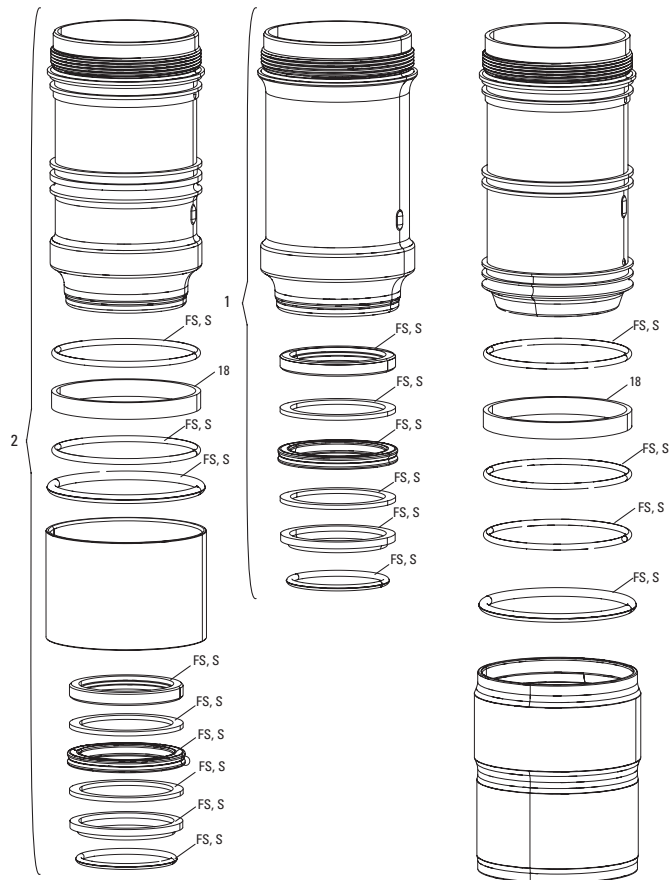

MONARCH XX B1-C2 (2014-2022)

RS-MNR-XX-B1, RS-MNR-XX-C1, RS-MNR-XX-C2

MONARCH XX B1-C2 (2014-2022)

RS-MNR-XX-B1, RS-MNR-XX-C1, RS-MNR-XX-C2