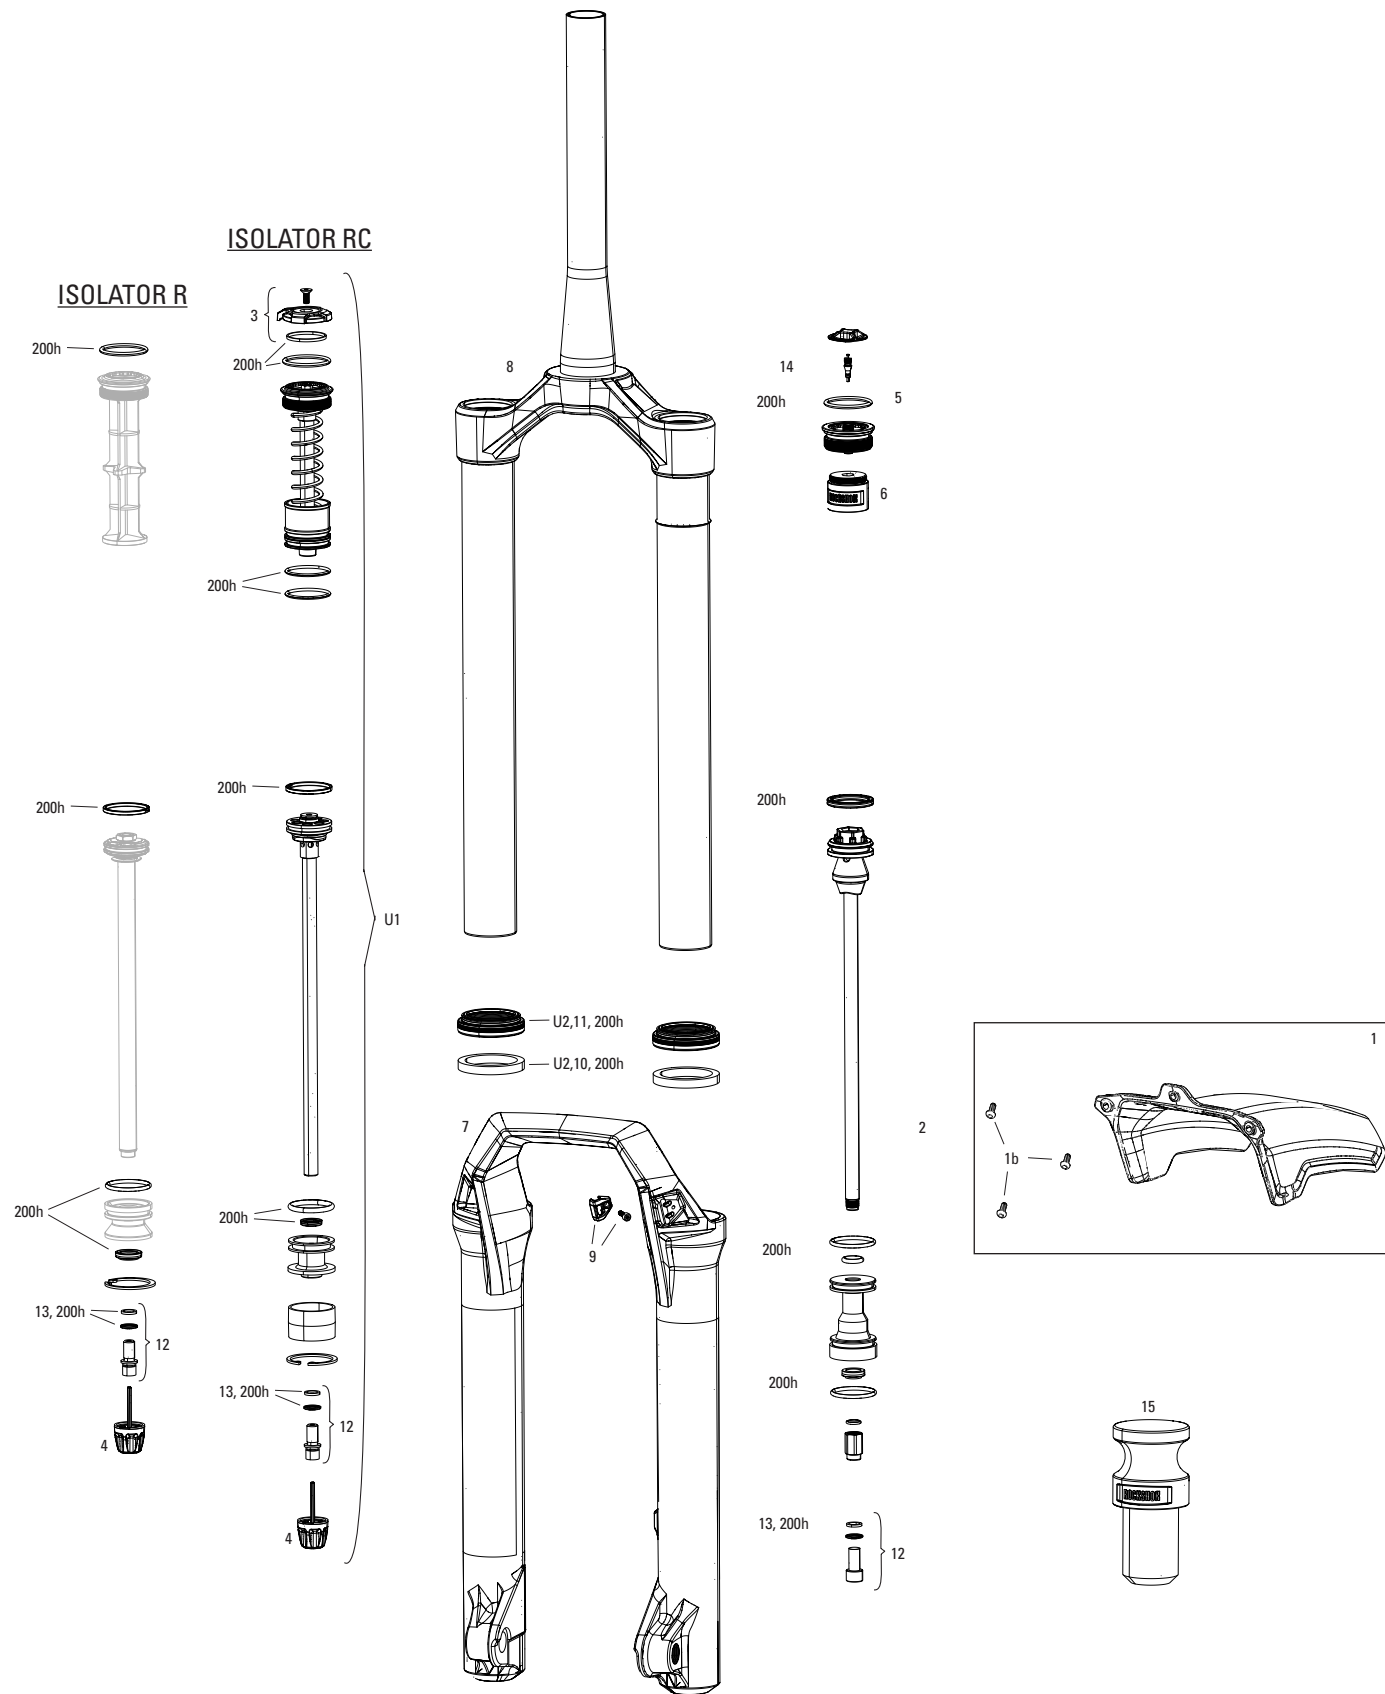

PIKE DJ A2-A4 (2016+)

FS-PIKE-DJ-A2, FS-PIKE-DJ-A3, FS-PIKE-DJ-A4

UPGRADES	
U1	00.4318.045.004 FORK DUST WIPER UPGRADE KIT - 35MM BLACK FLANGELESS ULTRA-LOW FRICTION SKF SEALS (INCLUDES DUST WIPERS, 4MM, 6MM FOAM RINGS-PIKE/LYRIK B1/YARI/REVELATION/BOXXER/DOMAIN/35/SID35MM/PSYLO)
SERVICE KIT	
200h	00.4315.032.619 200 HOUR/1 YEAR SERVICE KIT (INCLUDES DUST SEALS, FOAM RINGS, O-RING SEALS, CHARGER SEALHEAD, SA SEALHEAD) - PIKE/PIKE DJ SOLO AIR A1
200h	11.4018.027.003 FORK SERVICE KIT - FULL SERVICE SOLO AIR (INCLUDES UPGRADED SEALHEAD, SOLO AIR SEALS, DAMPER SEALS & HARDWARE) - PIKE (A1-A2/2014-2016)
LOWER LEG	
1	11.4018.091.028 FORK LOWER LEG - (DECALS INCLUDED, LOW FRICTION SKF WIPER SEALS) 26 15X100 SILVER - PIKE DJ A2-A4 (2016+)
CSU	
2	11.4018.008.494 FORK CSU - SOLO AIR 26 40 OFF-SET ALUMINUM TAPER BLACK (NO GRADIENTS)(.5 THREAD PITCH) -PIKE DJ A2-A4 (2016+)
DAMPER	
4	11.4015.353.030 FORK DAMPER SEALHEAD ASSEMBLY - CHARGER 1, LYRIK RCT3 A1/RC B1, PIKE A1-A2 35MM
5	11.4018.082.004 FORK REBOUND DAMPER KNOB KIT - (INCLUDES ADJUSTER KNOB & BOLT) - CHARGER RC2/RCT2/RCT R - LYRIK, PIKE, BOXXER, ZEB
6	11.4015.547.080 FORK COMPRESSION DAMPER KNOB KIT - CROWN CHARGER RC (INCLUDES KNOB & SCREW) - LYRIK B1/PIKE/PIKE DJ A2-A3 (2017+)
SPRING	
7	11.4018.012.010 FORK SPRING AIR TOP CAP - 35MM (.5MM THREAD PITCH) BOOST™ 15X110 - PIKE A2/LYRIK A1+/YARI A1+/REVELATION A1+(2018+)//PIKE DJ (2016+)
8	11.4018.012.013 FORK SPRING AIR TOP CAP - 35MM (.5MM THREAD PITCH) (INCLUDES TOP CAP & VALVE COVER, BOTTOMLESS TOKEN COMPATIBLE)/PIKE DJ (2016+)
9	11.4018.010.202 FORK SPRING SOLO AIR ASSEMBLY - 100MM (THREAD PITCH 0.5MM) (INCLUDES TOP CAP, AIR PISTON, SHAFT BOLT) - PIKE DJ A2-A4 (2016+)
9	11.4018.010.203 FORK SPRING SOLO AIR ASSEMBLY - 110MM (THREAD PITCH 0.5MM) (INCLUDES TOP CAP, AIR PISTON, SHAFT BOLT) - PIKE DJ A2-A4 (2016+)
9	11.4018.010.204 FORK SPRING SOLO AIR ASSEMBLY - 140MM (THREAD PITCH 0.5MM) (INCLUDES TOP CAP, AIR PISTON, SHAFT BOLT) - PIKE DJ A2-A4 (2016+)
16	11.4018.026.018 FORK SPRING SOLO AIR SHAFT - 100mm-26 - PIKE DJ A2-A4 (2016+)
16	11.4018.026.019 FORK SPRING SOLO AIR SHAFT - 110MM-26 - PIKE DJ A2-A4 (2016+)
12	11.4018.032.000 FORK SPRING BOTTOMLESS TOKENS - 35MM/38MM SOLO AIR/DEBONAIR (QTY 3) - PIKE/BOXXER B1+/LYRIK B1+/YARI/SID 35MM/ZEB/DOMAIN B1+/PSYLO GOLD A1+
12	11.4018.032.001 FORK SPRING BOTTOMLESS TOKENS - 35MM/38MM SOLO AIR/DEBONAIR (QTY 10) PIKE/BOXXER B1+/LYRIK B1+/YARI/SID 35MM/ZEB/DOMAIN B1+/PSYLO GOLD A1+
11	11.4018.037.000 FORK SPRING SEALHEAD - 35MM SOLO AIR (INCLUDES SEALHEAD BACKUP RING, WAVE WASHER & SEALS) - PIKE A1-A2 (2014-2017)/PIKE DJ A2-A4 (2016+)
SPARES	
13	11.4015.534.010 FORK HOSE CLAMP - PIKE/LYRIK/YARI/SID/REVELATION/BOXXER/XC30/30G/30S/RECON/SEKTOR/BLUTO/REBA/35G/35S
14	11.4018.028.005 FORK FOAM RING KIT - 35MM X 6MM (QTY 20) - PIKE A1-B4/LYRIK A1-C3/YARI A1-B3/BOXXER A1-C2/DOMAIN DUAL CROWN A1/PSYLO A1+
15	11.4015.403.090 FORK SHAFT FASTENER KIT - (INCLUDES SHAFT BOLTS & CRUSH WASHERS) - REVELATION RC A1+/YARI CHRC A1+, LYRIK/PIKE/PIKE DJ/BOXXER/ZEB CHARGER A1+
bulk	11.4015.259.000 FORK CRUSH WASHERS - 8MM (QTY 50)
bulk	11.4018.028.014 FORK DUST WIPER KIT - 35MM BLACK LOW FRICTION SKF (INCLUDES FLANGELESS DUST WIPERS) (QTY 20) - PIKE/LYRIK B1/YARI/BOXXER/DOMAIN/REVELATION 35MM/35G
ns	11.4308.327.002 AIR VALVE KIT - SCHRADER CORE (QTY 2) - FORKS/SHOCKS/REVERB
ns	00.4318.005.001 AXLE MAXLE ULTIMATE FRONT, 15X100, LENGTH 146.5MM, THREAD LENGTH 9MM, THREAD PITCH M15X1.50 - PIKE, RS1, LYRIK B1, YARI, SID, SID SL, SID 35MM
ns	11.4118.107.000 SCHRADER AIR CAP - (INCLUDES CAP AND O-RING) - ROCKSHOX UNIVERSAL AIR CAP FOR FORKS AND SHOCKS
TOOLS/GREASE/FLUIDS	
ns	00.4318.032.000 FORK LOWER LEG DUST SEAL INSTALLATION TOOL 35MM (FOR FLANGELESS AND FLANGED DUST SEALS)
ns	00.4315.023.010 HIGH-PRESSURE FORK/SHOCK PUMP (300 PSI MAX) ROCKSHOX
ns	00.4315.023.040 HIGH-PRESSURE FORK/SHOCK PUMP (300 PSI MAX) ROCKSHOX DIGITALGAUGE
ns	00.4315.022.010 REAR SHOCK SCHRADER VALVE REMOVAL TOOL ROCKSHOX
ns	11.4318.016.000 MAXIMA PLUSH DYNAMIC SUSPENSION LUBE LIGHT, 120ML BOTTLE (REPLACES 0W-30) - PIKE/REVELATION/LYRIK/YARI/BOXXER/ZEB/DOMAIN/REVERB XPLR/SHOCK AIR CANS
ns	11.4318.016.001 MAXIMA PLUSH DYNAMIC SUSPENSION LUBE LIGHT, 1 LITER BOTTLE (REPLACES 0W-30) - PIKE/REVELATION/LYRIK/YARI/BOXXER/ZEB/DOMAIN/REVERB XPLR/SHOCK AIR CANS
ns	11.4318.016.002 MAXIMA PLUSH DYNAMIC SUSPENSION LUBE HEAVY, 120ML BOTTLE - SID/SIDSL/RUDY/PIKE/LYRIK/ZEB - LOWER LEGS/AIR SPRINGS
ns	11.4318.016.003 MAXIMA PLUSH DYNAMIC SUSPENSION LUBE HEAVY, 1 LITER BOTTLE - SID/SIDSL/RUDY/PIKE/LYRIK/ZEB - LOWER LEGS/AIR SPRINGS
ns	11.4115.094.030 MAXIMA SUSPENSION OIL PLUSH, 3WT 1 LITER BOTTLE - REAR SHOCK/CHARGER DAMPER
ns	00.4318.007.000 ROCKSHOX CHARGER DAMPER STANDARD BLEED KIT (INCLUDES SYRINGE, CHARGER1 FITTING, STANDARD FITTING, SUSPENSION OIL 3W) - CHARGER/RACEDAY DAMPERS
ns	00.4318.008.000 GREASE SRAM BUTTER 20ML SYRINGE, FRICTION REDUCING GREASE BYSLICKOLEUM - DOUBLE TIME HUB PAWLS, FORKS & REVERB SERVICE
ns	00.4318.008.001 GREASE SRAM BUTTER 1OZ CONTAINER, FRICTION REDUCING GREASE BY SLICKOLEUM - DOUBLE TIME HUB PAWLS, FORKS & REVERB SERVICE
ns	00.4318.008.003 GREASE SRAM BUTTER 500ML CONTAINER, FRICTION REDUCING GREASE BY SLICKOLEUM - RECOMMENDED FOR SRAM DOUBLE TIME HUBS & WHEELS, ROCKSHOX FORKS AND REVERB SERVICE