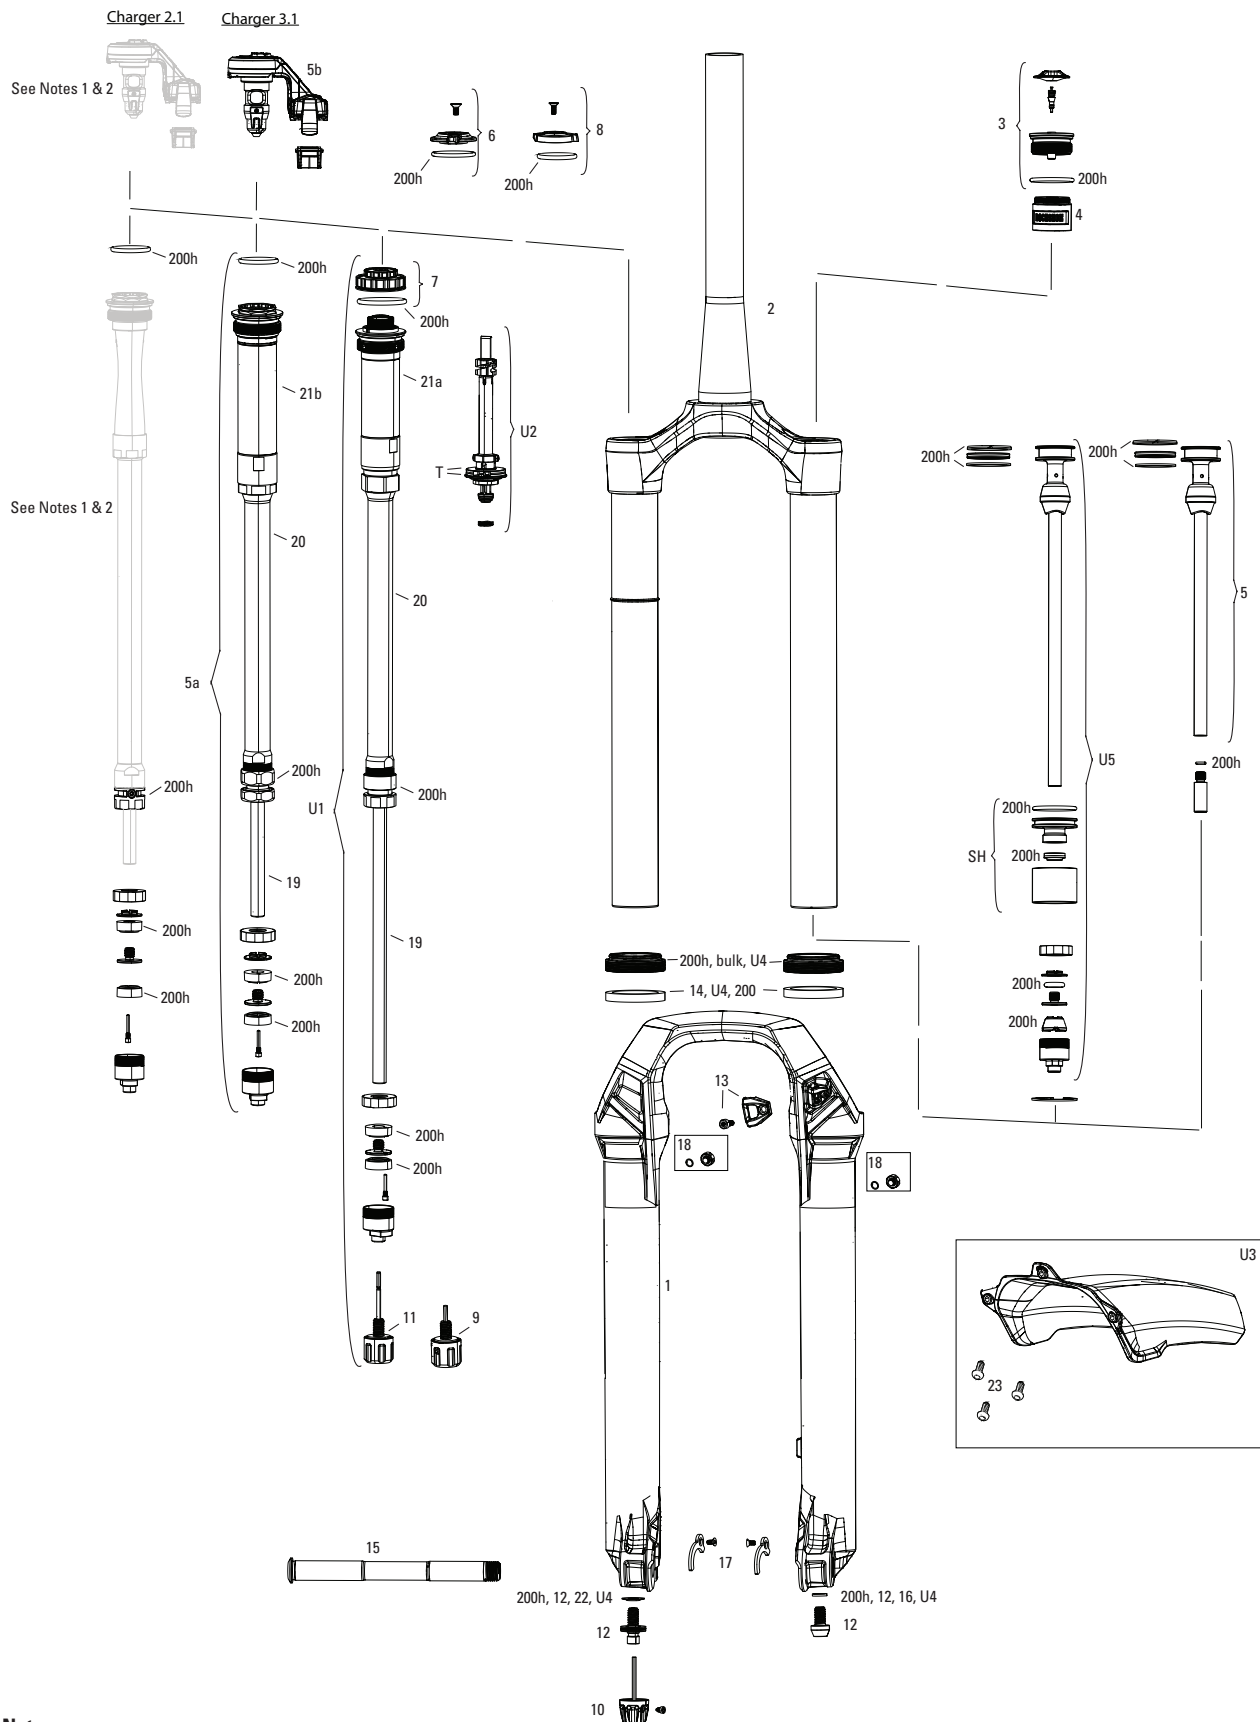

LYRIK D1+ (2023+)

FS-LYRK-BSE-D1, FS-LYRK-SEL-D1, FS-LYRK-SELP-D1, FS-LYRK-ULT-D1, FS-LYRK-UFA-D1, FS-LYRK-SELP-D2, FS-LYRK-ULT-D2, FS-LYRK-UFA-D2

Note:

1. For Flight Attendant Damper and Compression control support, please visit your local dealer
2. Flight Attendant dampers and control modules are not cross compatible between Charger 2.1 and Charger 3.1. Damper and module must match or damage can occur.
3. Fender bolts are M3-.5x11 (qty 3)