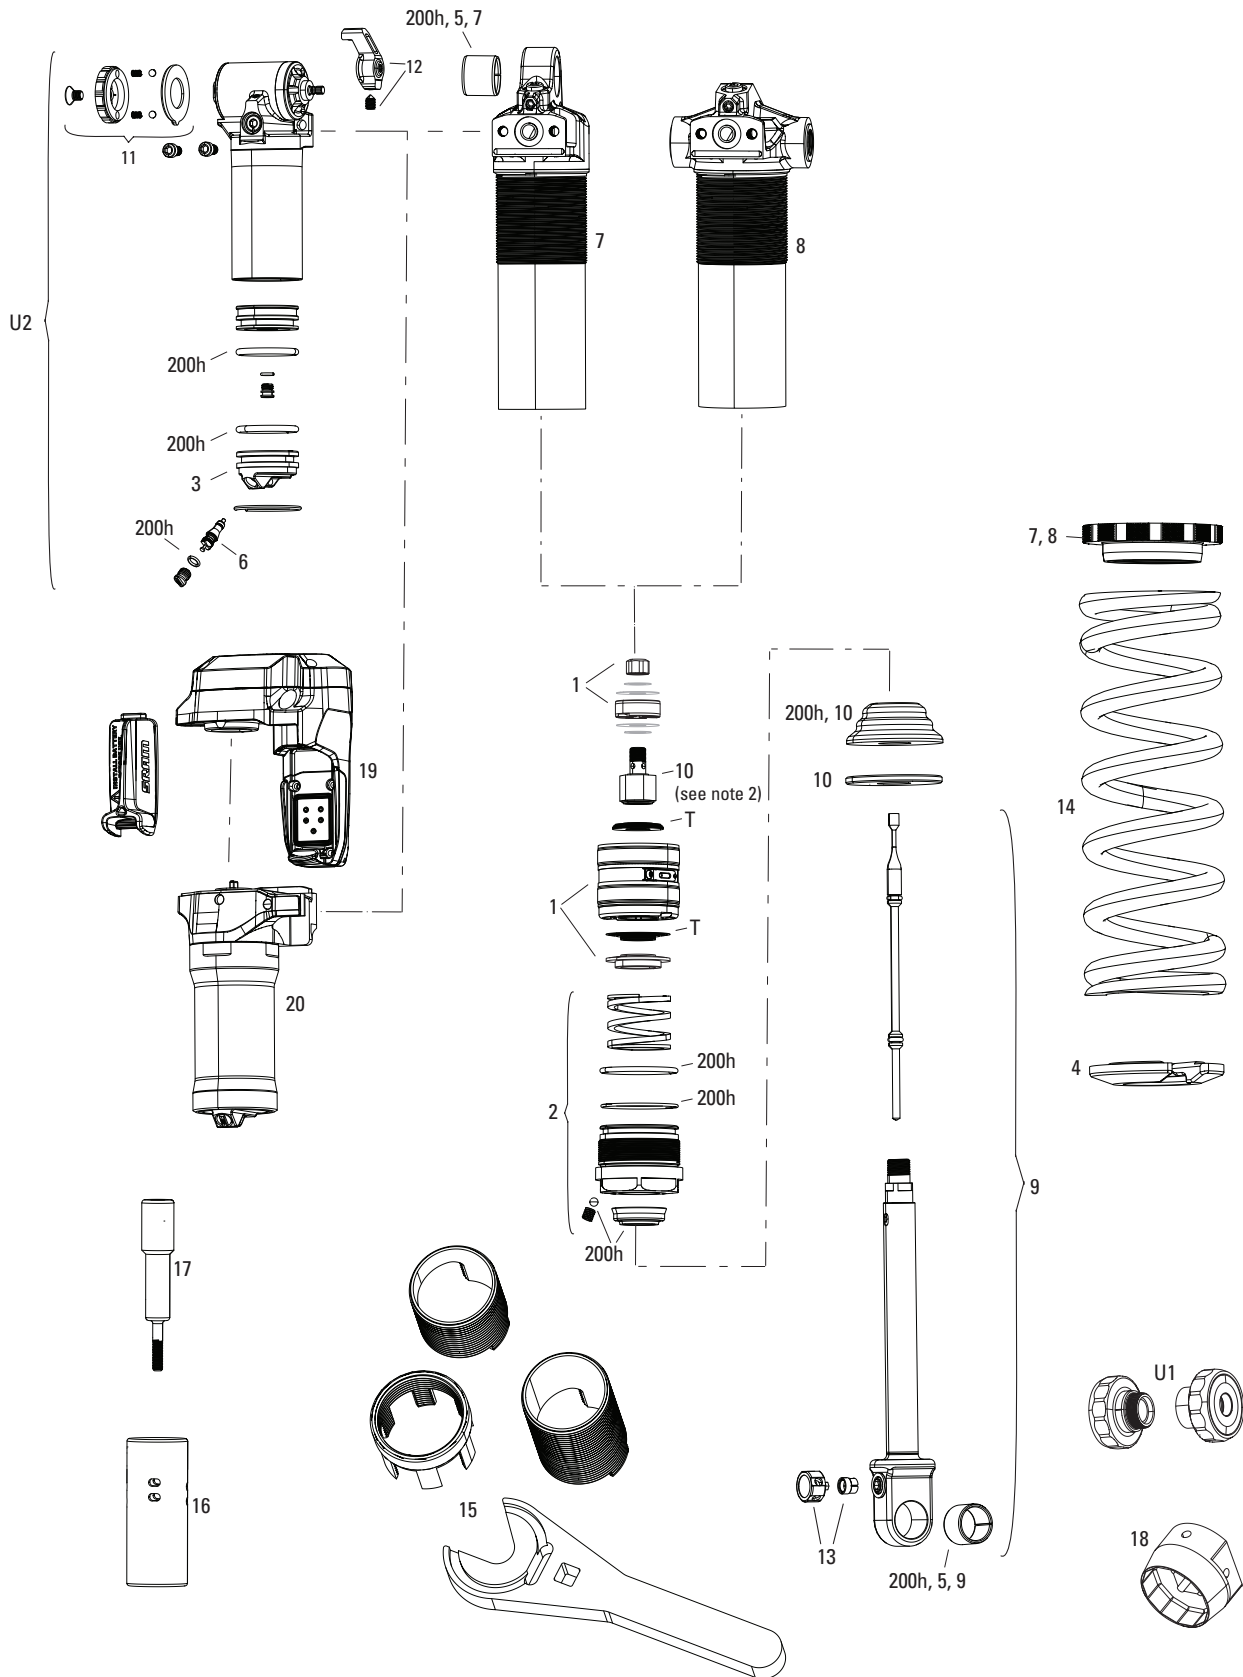

VIVID COIL C1 (2025+)

RS-VIVC-BSE-C1, RS-VIVC-SEL-C1, RS-VIVC-SELP-C1, RS-VIVC-ULT-C1, RS-VIVC-UDH-C1, RS-VIVC-UFA-C1

Note:

1. See the RockShox Rear Shock Piston Tuning Guide for detailed information regarding the shim stack order for the rebound and compression dampers.
2. Travel change only recommended within root size ranges: 37.5-45, 47.5-55, 57.5-65, and 67.5-75. Travel change will result in incorrect sag gradients. Damper body and damper shaft are also REQUIRED if changing outside root size.