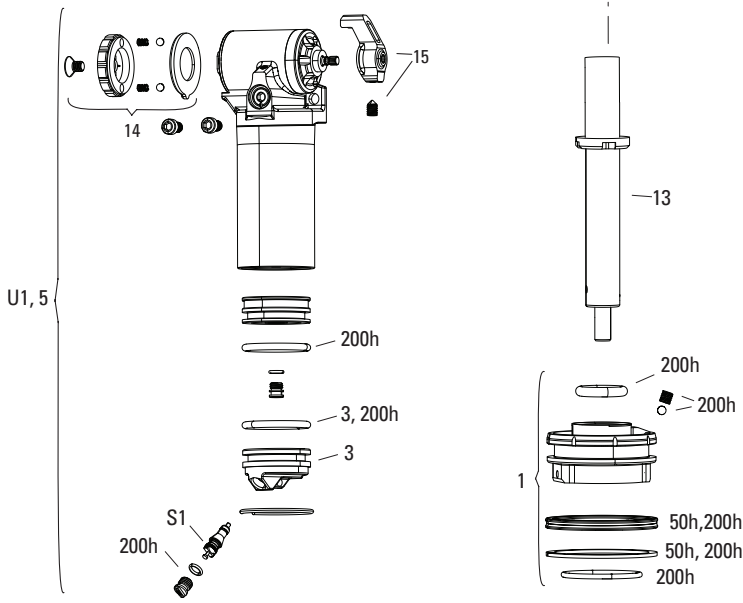

SUPER DELUXE AIR C1+ (2023+)

RS-SDLX-SEL-C1, RS-SDLX-SELP-C1, RS-SDLX-ULT-C1, RS-SDLX-ULDH-C1, RS-SDLX-UFA-C1, RS-SDLX-BSE-C2, RS-SDLX-SEL-C2, RS-SDLX-SELP-C2, RS-SDLX-ULT-C2, RS-SDLX-UFA-C2

Note:
1. See the RockShox Rear Shock Piston Tuning Guide for detailed information regarding the shim stack order for the rebound and compression dampers.
2. For Flight Attendant C1 compression control support, please visit your local dealer
3. To upgrade a Super Deluxe C1 to C2, replace the damper piston assembly, tune assembly, and reservoir. Damper piston and shims increase HSC range and HSC/rebound performance. Reservoir increases LSC range and performance.