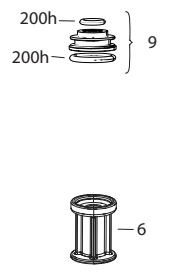

Charger Race Day 2

Note:
1. 2 Position dampers are compatible with OneLoc and 2P TwistLoc remotes.
2. 3 Position dampers are compatible with 3p TwistLoc remotes.
3. Complete damper upgrade kit required to convert from Crown Adjust to Cable Remote Adjust.
4. Decal and Maxle pages can be found in back of the catalog.
5. 15x110 Boost Maxle not compatible with 32mm SID C1, use 15x100 Maxle. See parts page for compatible parts.