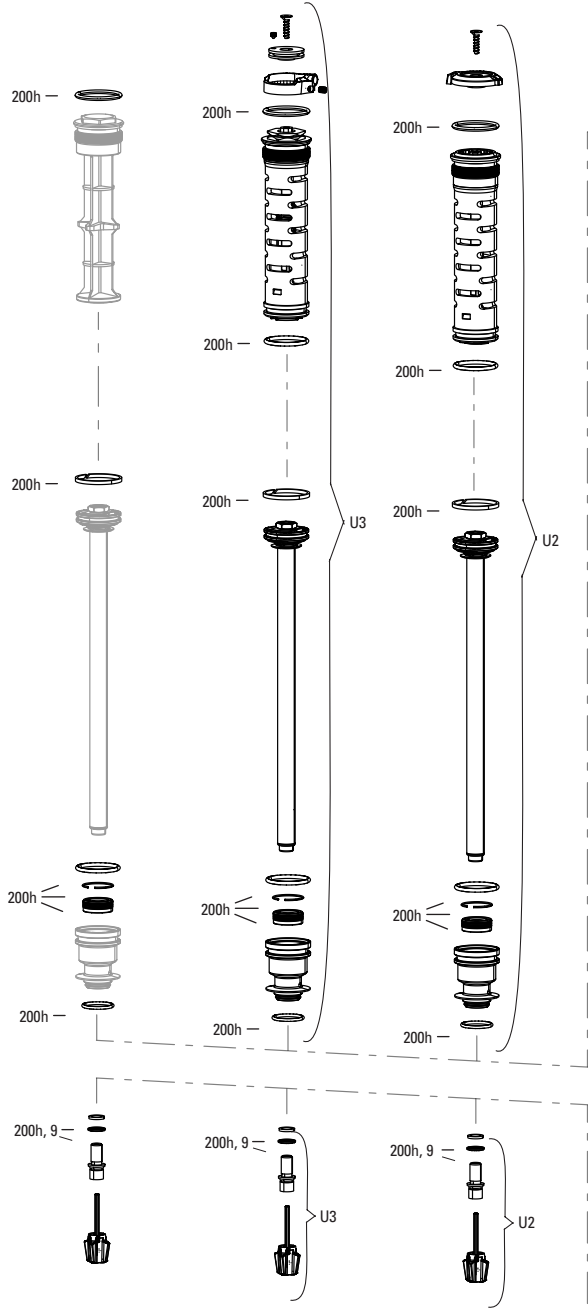

PSYLO SILVER RC/R A1 (2025+)

FS-PSYL-SRC-A1, FS-PSYL-SR-A1, FS-PSYL-SRCF-A1, FS-PSYL-SRF-A1

Note:
1. Fender mounting bolts are M3-5x11mm.
2. Short fender does not fit the OE-only full fender lower legs.
3. To convert from crown lockout to remote, or vice versa, a full damper assembly is required.
4. Use air spring kit to upgrade and change firmness in coil forks.

Return to Index