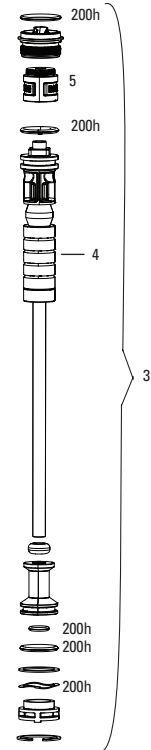

35 GOLD RL A1-A2 (2020-2024)

FS-35G-RL-A1, FS-35G-RL-A2

Note:

1. 200h service kits include replaceable o-rings, glide rings, retaining rings, crush washers, crush washer retainers and shaft bolts/nuts. All air service kits include replacement schrader valve cores.
2. EMTB (fender mount) lower leg and CSU are not cross-compatible with non-fender CSU and lower leg variants.
3. Convert from Crown Adjust to Remote Adjust: Remote compression damper, remote compression adjuster spool, cable clamp and remote lever assembly.
4. Decal and Maxle pages can be found in back of the catalog.