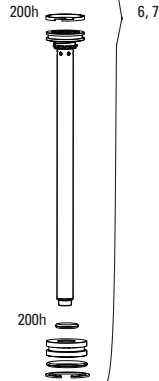

35 GOLD RL A1-A2 (2020-2024)

FS-35G-RL-A1, FS-35G-RL-A2

Note:

1. 200h service kits include replaceable o-rings, glide rings, retaining rings, crush washers, crush washer retainers and shaft bolts/nuts. All air service kits include replacement schrader valve cores.
2. EMTB (fender mount) lower leg and CSU are not cross-compatible with non-fender CSU and lower leg variants.
3. Convert from Crown Adjust to Remote Adjust: Remote compression damper, remote compression adjuster spool, cable clamp and remote lever assembly.
4. Decal and Maxle pages can be found in back of the catalog.