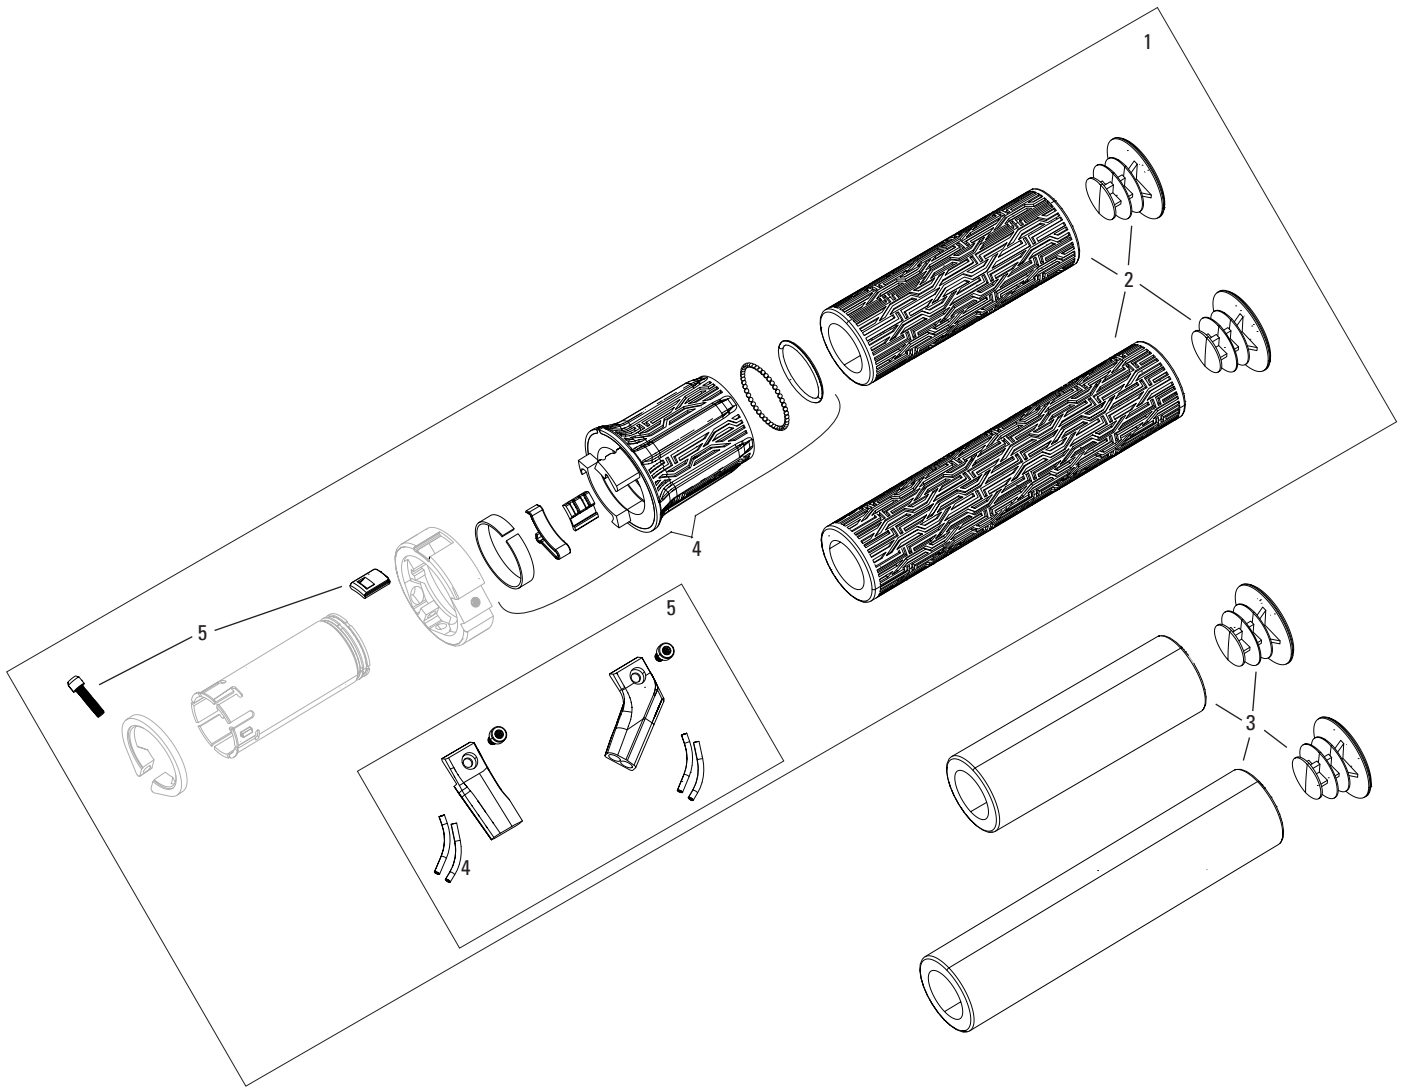

TWISTLOC ULTIMATE B1 (2024+)

RM-TLOC-ULT-B1

Note:

1. 2024 TwistLoc Ultimate ships with two cables for use with front and rear suspension. One cable can be removed for use with one or the other.
2. TwistLoc uses standard derailleur cables and 4mm housing, though some OEM bikes feature 3mm housing. See "CABLE KIT" below.

REMOTES

1	00.4318.079.000	REMOTE - TWISTLOC ULTIMATE FULL SPRINT LEFT 2 POSITION (INCLUDES CABLES, HOUSING, LEFT AND RIGHT TEXTURED GRIPS) - 2 POSITION REMOTE FORKS AND SHOCKS B1
1	00.4318.079.001	REMOTE - TWISTLOC ULTIMATE FULL SPRINT LEFT 3 POSITION (INCLUDES CABLES, HOUSING, LEFT AND RIGHT TEXTURED GRIPS) - 3 POSITION REMOTE FORKS AND SHOCKS B1

GRIPS

2	00.4318.026.001	GRIPS FOR TWISTLOC 89/135MM TEXTURED GRIPS (INCLUDES END PLUGS) - TWISTLOC ULTIMATE B1+ (2024+)
3	00.4318.026.002	GRIPS FOR TWISTLOC 89/135MM SMOOTH GRIPS (INCLUDES END PLUGS) - TWISTLOC ULTIMATE B1+ (2024+)

TWIST GRIPS

4	11.4318.017.000	REMOTE TWIST GRIP - 2POSITION AND 3POSITION (INCLUDES GRIP THROTTLE BODY, 1.5MM BEARINGS, O-RING, DETENT SPRING, BUSHING) - TWISTLOC ULTIMATE B1+ (2024+)

CABLE KIT

ns	00.7118.012.000	TWISTLOC CABLE KIT - 3MM BLACK (705MM, 1900MM POLISHED STAINLESS STEEL CABLES, 500MM, 1250 3MM HOUSING, FERRULES) - BACKSIDE REMOTE ONLY

CABLE GUIDES

5	11.4018.112.002	REMOTE CABLE GUIDE - 30 DEGREE AND STRAIGHT (SRAM AND NON-SRAM COMPATIBILITY) (INCLUDES 2 CABLE GUIDES, CABLE LINING, BOLTS, CABLE PLUG) - TWISTLOC ULTIMATE B1+ (2024+)

LUBE

ns	00.7915.054.010	SRAM JONNISNOT SHIFTER GREASE - 20ML SYRINGE