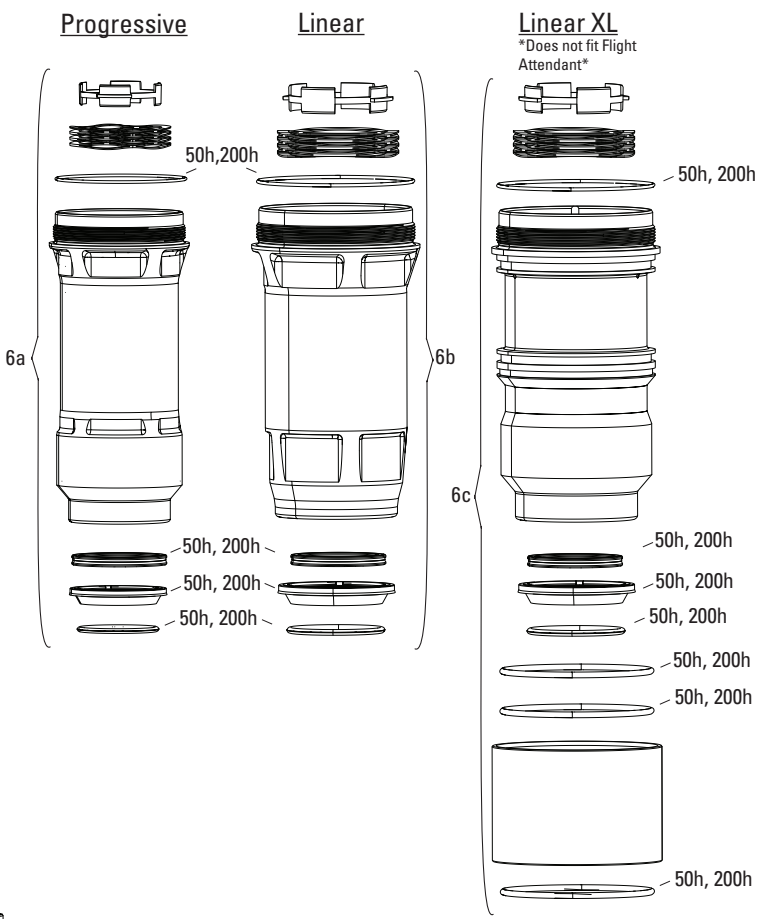

SUPER DELUXE AIR C1+ (2023+)

RS-SDLX-SEL-C1, RS-SDLX-SELP-C1, RS-SDLX-ULT-C1, RS-SDLX-ULDH-C1, RS-SDLX-UFA-C1, RS-SDLX-BSE-C2, RS-SDLX-SEL-C2, RS-SDLX-SELP-C2, RS-SDLX-ULT-C2, RS-SDLX-UFA-C2

Note:
1. See the RockShox Rear Shock Piston Tuning Guide for detailed information regarding the shim stack order for the rebound and compression dampers.
2. For Flight Attendant C1 compression control support, please visit your local dealer
3. To upgrade a Super Deluxe C1 to C2, replace the damper piston assembly, tune assembly, and reservoir. Damper piston and shims increase HSC range and HSC/rebound performance. Reservoir increases LSC range and performance.