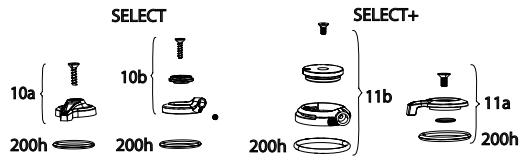

Charger Race Day 2

Note:
1. 2 Position dampers are compatible with OneLoc and 2P TwistLoc remotes.
2. 3 Position dampers are compatible with 3p TwistLoc remotes.
3. Complete damper upgrade kit required to convert from Crown Adjust to Cable Remote Adjust.
4. Decal and Maxle pages can be found in back of the catalog.
5. 15x110 Boost Maxle not compatible with 32mm SID C1, use 15x100 Maxle. See parts page for compatible parts.