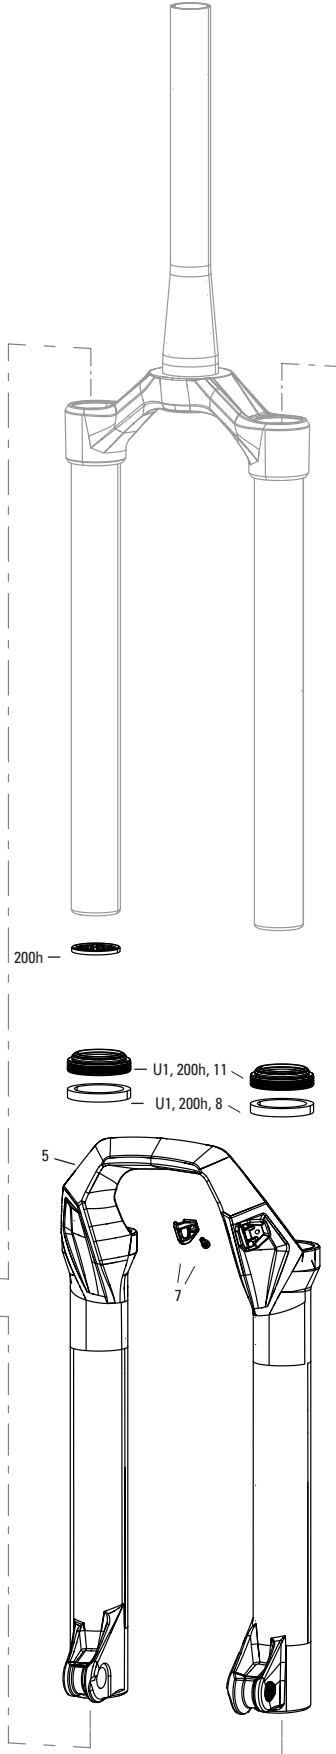

PSYLO SILVER RC/R A1 (2025+)

FS-PSYL-SRC-A1, FS-PSYL-SR-A1, FS-PSYL-SRCF-A1, FS-PSYL-SRF-A1

Note:
1. Fender mounting bolts are M3-5x11mm.
2. Short fender does not fit the OE-only full fender lower legs.
3. To convert from crown lockout to remote, or vice versa, a full damper assembly is required.
4. Use air spring kit to upgrade and change firmness in coil forks.

Return to Index