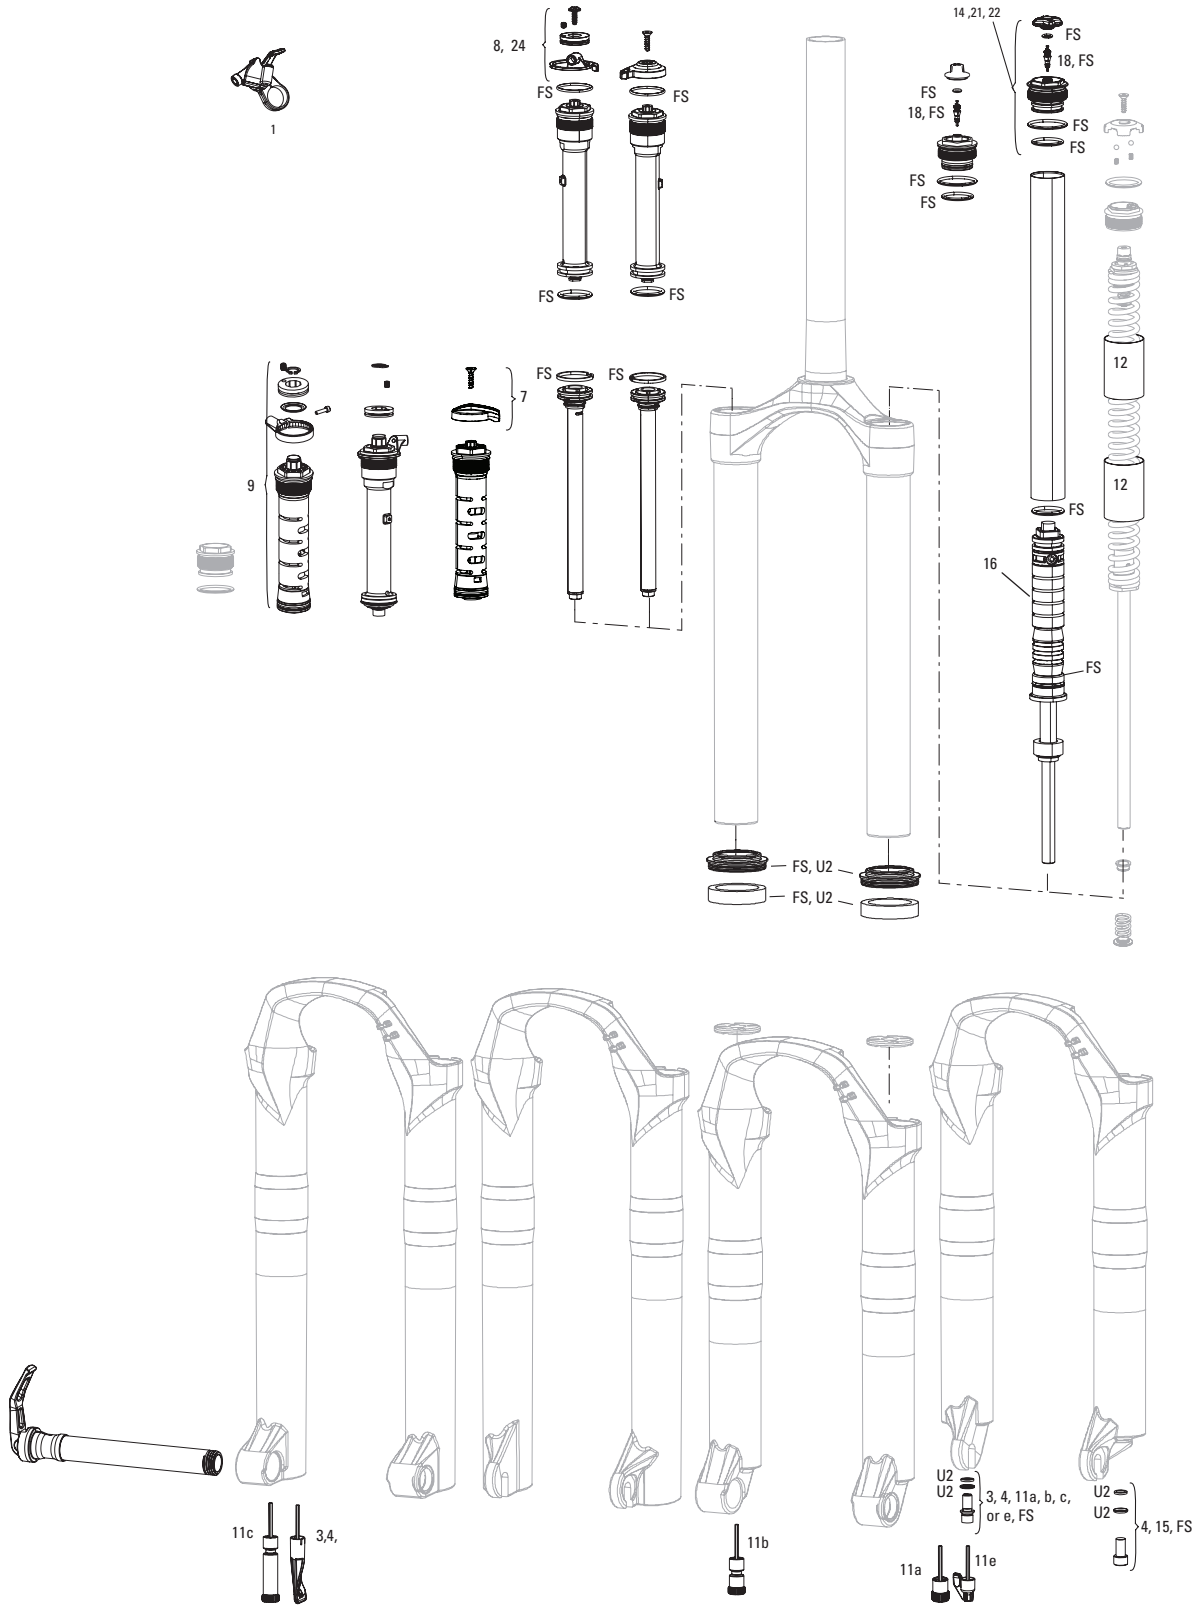

RECON SILVER A1-A3 (2011-2015)

FS-RCNS-TK-A1, FS-RCNS-R-A1, FS-RCNS-RL-A1, FS-RCNS-TK-A2, FS-RCNS-R-A2, FS-RCNS-TK-A3, FS-RCNS-R-A3

Note:
1. Full service kits include replaceable o-rings, glide rings, retaining rings, crush washers, crush washer retainers and shaft bolts/nuts. Not all service parts are pictured. All basic service kits include the following replaceable wear items: o-rings, glide rings, dust seals, and foam rings.
2. Convert from Crown Adjust to Remote Adjust: Remote compression damper requires remote compression adjuster spool, cable clamp and remote lever assembly.