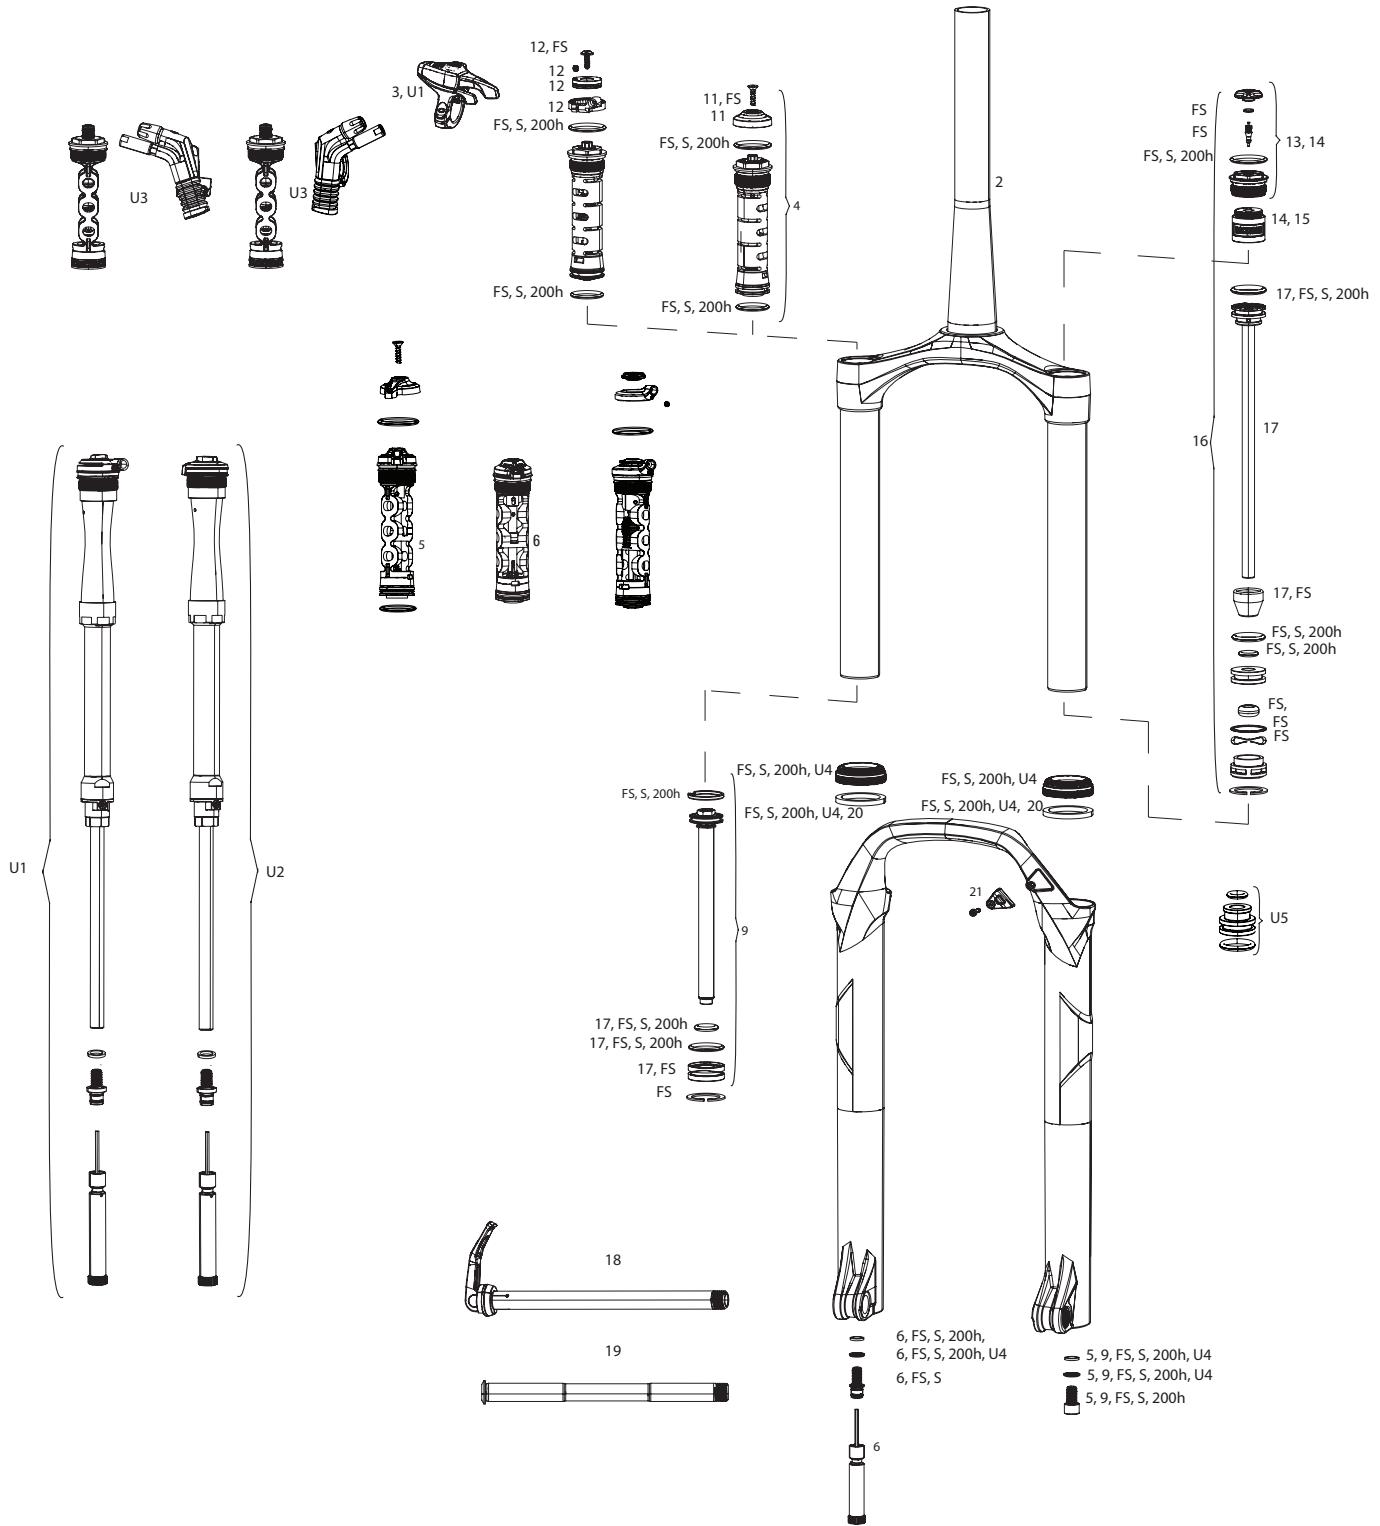

BLUTO A1-A5 (2015-2022)

FS-BLTO-RL-A1, FS-BLTO-RCT3-A1, FS-BLTO-RL-A2, FS-BLTO-RCT3-A2, FS-BLTO-RL-A3, FS-BLTO-RCT3-A3, FS-BLTO-RL-A4, FS-BLTO-RL-A5

1. **Notes:**
1. Full service kits include replaceable o-rings, glide rings, retaining rings, crush washers, crush washer retainers and shaft bolts/nuts. All air service kits include replacement schrader valve cores. Not all service parts are pictured. All basic service kits include the following replaceable wear items: o-rings, glide rings, dust seals, and foam rings.
  2. Rebound damper and spring shaft kits include crush washers, crush washer retainers and shaft bolts, as well as upper tube retaining rings and rebound adjuster knob.
  3. Convert from Crown Adjust to Remote Adjust: Use remote upgrade kit.
  4. Decal pages can be found in back of the catalog.
  5. Full Sprint remote requires rear shock connection to be fully operable