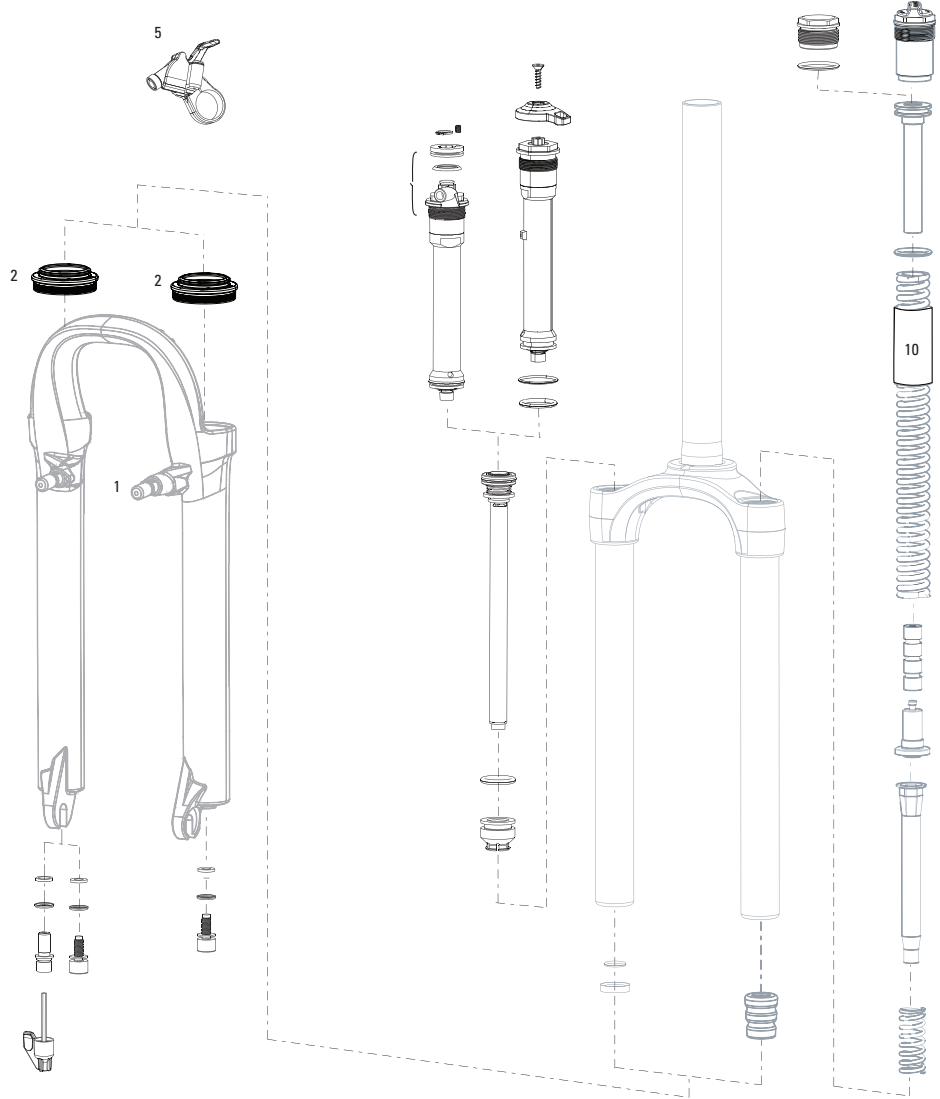

Note:

1. Decal page can be found in back of the catalog.

SERVICE	
1	11.4015.038.000 FORK LOWER LEG BRAKE POST KIT - (INCLUDES 2 POSTS & WASHERS) - DART/XC28
2	11.4307.250.000 PILOT/SID DUST SEAL REVIVE KIT
5	11.4308.848.000 REMOTE - POPLOC LEFT 17MM CABLE PULL - RL (PRE-2013) & ALL TK DAMPERS, (NOT COMPATIBLE WITH 2013+ MOCO)
5	11.4309.207.000 REMOTE - POPLOC RIGHT 17MM CABLE PULL - RL (PRE-2013) & ALL TK DAMPERS
10	11.4309.336.000 FORK SPRING COIL ISOLATOR KIT - (INCLUDES 3 HEAT-SHRINK COIL TUBES) REDUCES NOISE AND CHATTER
ns	11.4315.021.020 ROCKSHOX SUSPENSION OIL, 5WT, 120ML BOTTLE - FORK DAMPER
ns	11.4015.354.010 ROCKSHOX SUSPENSION OIL, 5WT, 1 LITER BOTTLE - FORK DAMPER
ns	11.4315.021.040 ROCKSHOX SUSPENSION OIL, 15WT, 120ML BOTTLE - LOWER LEGS
ns	11.4015.354.030 ROCKSHOX SUSPENSION OIL, 15WT, 1 LITER BOTTLE - LOWER LEGS
ns	00.4318.008.000 GREASE SRAM BUTTER 20ML SYRINGE, FRICTION REDUCING GREASE BY SLICKOLEUM - DOUBLE TIME HUB PAWLS, FORKS & REVERB SERVICE
ns	00.4318.008.001 GREASE SRAM BUTTER 1OZ CONTAINER, FRICTION REDUCING GREASE BY SLICKOLEUM - DOUBLE TIME HUB PAWLS, FORKS & REVERB SERVICE
ns	11.4118.107.000 SCHRADER AIR CAP - (INCLUDES CAP AND O-RING) - ROCKSHOX UNIVERSAL AIR CAP FOR FORKS AND SHOCKS