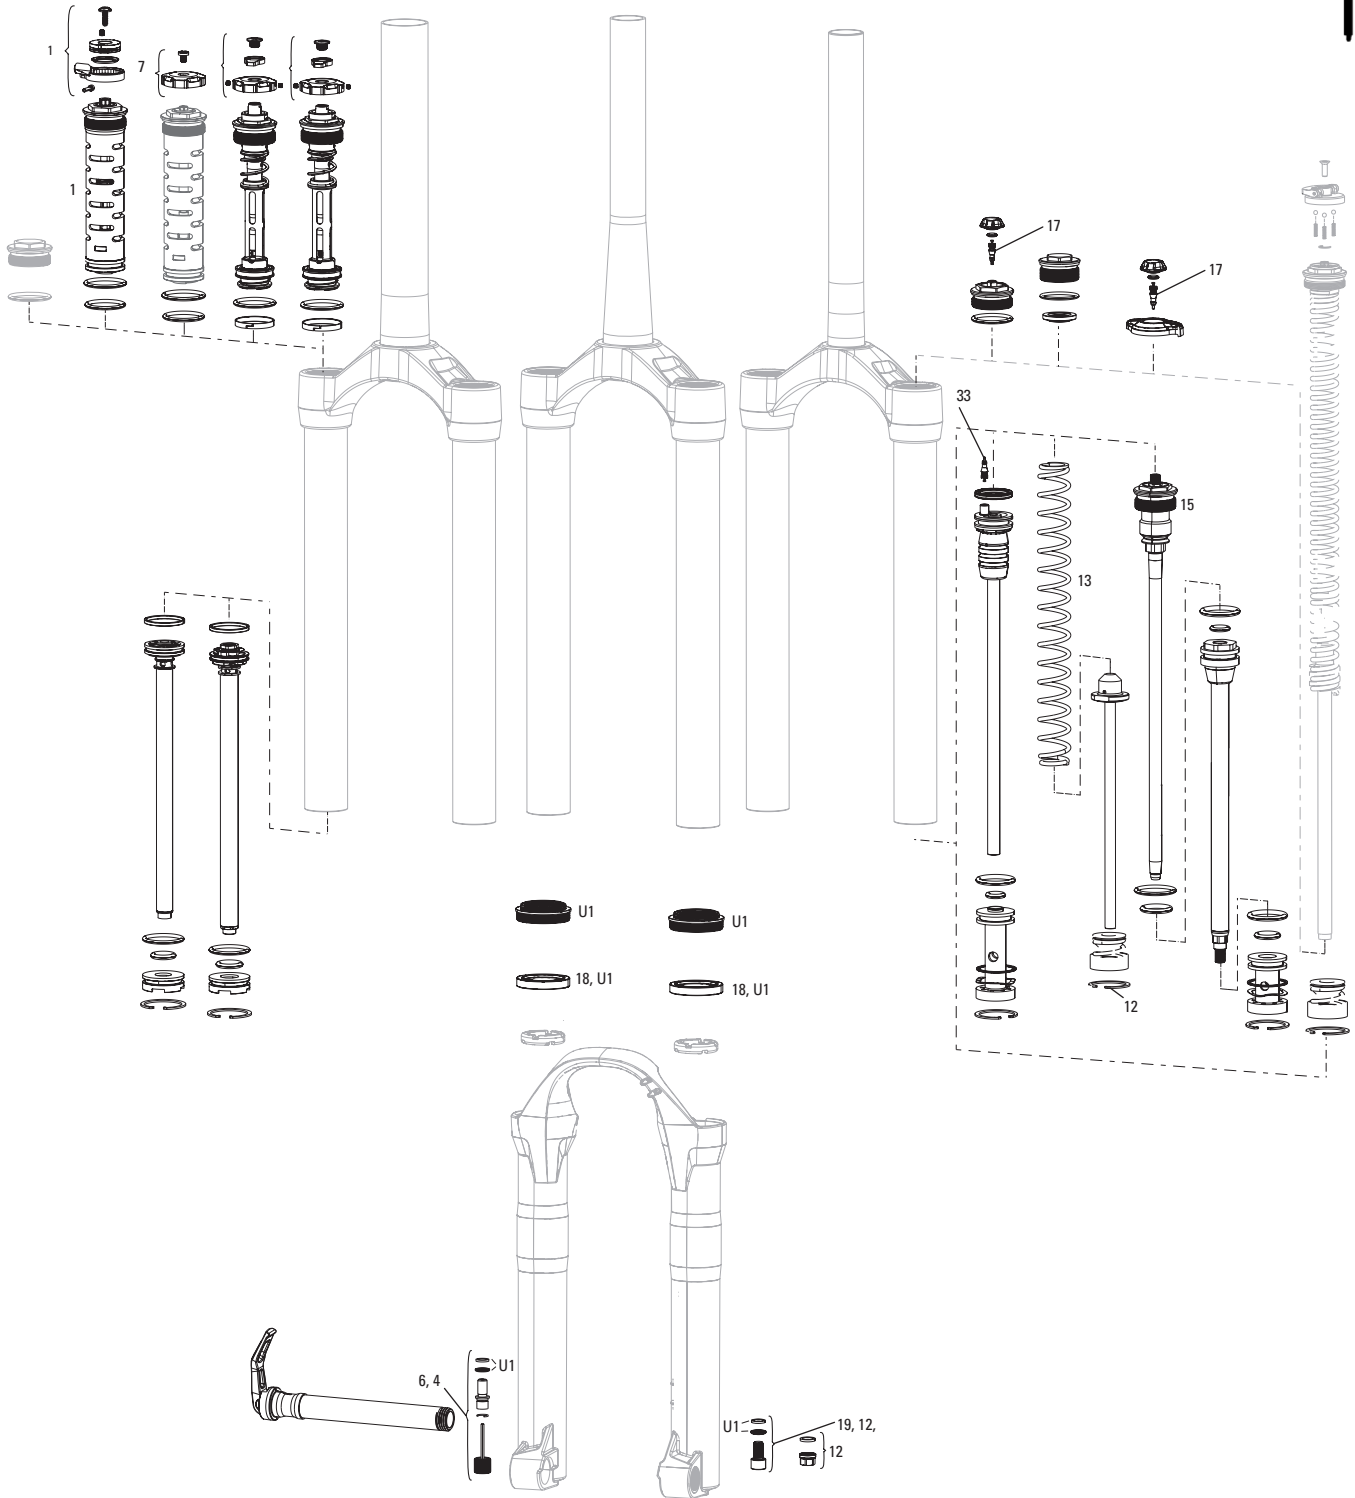

LYRIK A1-A2 (2010-2016)

1. **Note:**
1. Full service kits include replaceable o-rings, glide rings, retaining rings, crush washers, crush washer retainers and shaft bolts/nuts. All air service kits include replacement schrader valve cores. Not all service parts are pictured. All basic service kits include the following replaceable wear items: o-rings, glide rings, dust seals, and foam rings.
  2. All Lyrik models are compatible with Motion Control IS, Mission Control and Mission Control DH dampers.
  3. If damper tube needs to be replaced, replace original rebound damper with current rebound damper. 2010+ Lyrik rebound damper assemblies use a larger piston and do not require the 2007-2009 damper tube. 2007-2009 damper tube is not compatible with 2010+ Lyrik.
  4. Maxle lever and wedge parts are not compatible with Maxle Lite FR.
  5. 2-Step Air replacement parts are no longer available. Replace system with Dual Position Air if parts are needed.
  6. Aftermarket forks with Medium spring installed. Soft and Firm tuning springs are included in fork box.