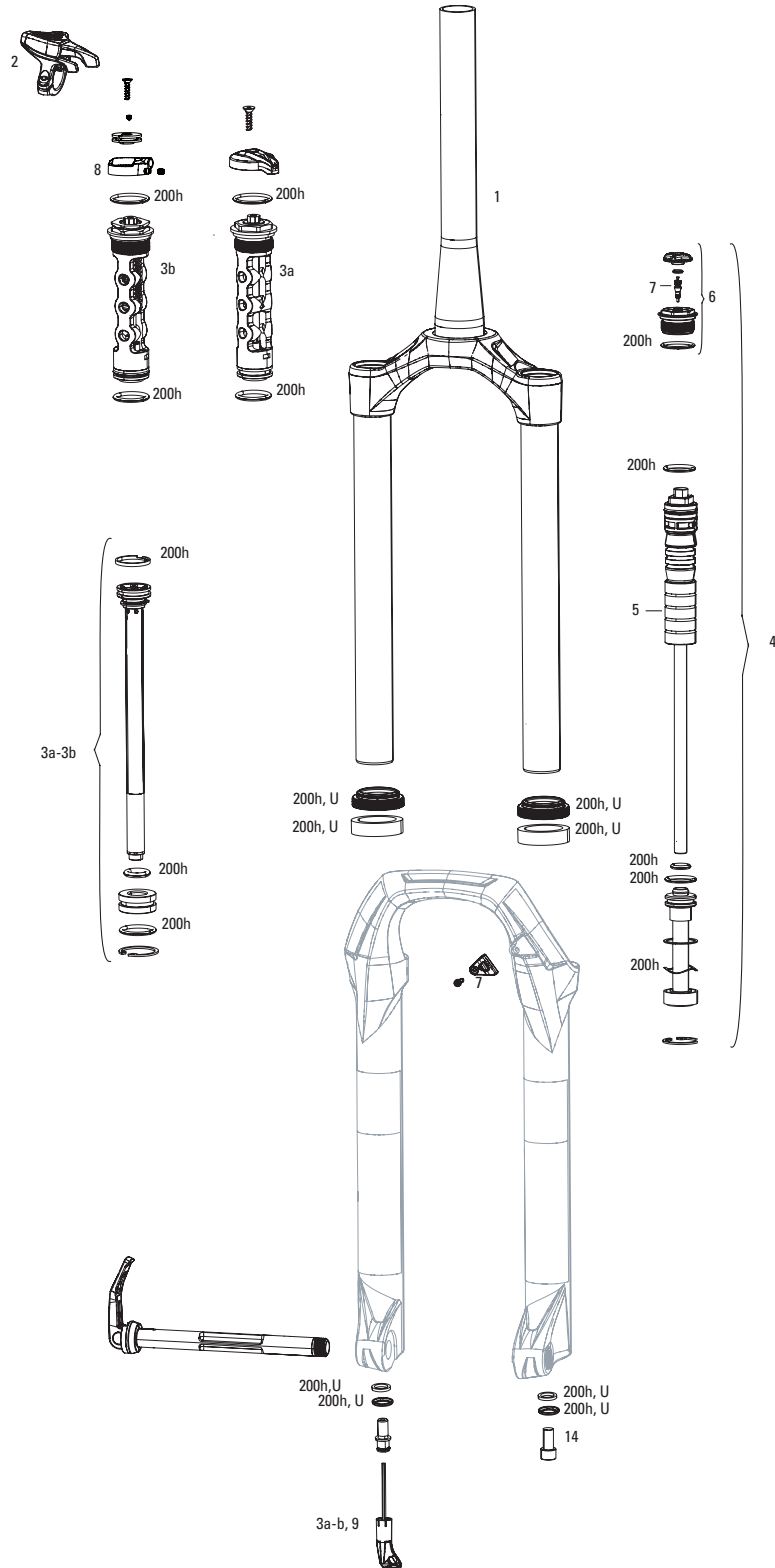

JUDY GOLD RL A1-A3 (2018+)
FS-JDYG-RL-A1, FS-JDYG-RL-A2, FS-JDYG-RL-A3

Note:

1. 200h service kits include replaceable o-rings, glide rings, retaining rings, crush washers, crush washer retainers and shaft bolts/nuts.
2. Judy Silver and Gold dampers and spring internals are not cross compatible.
3. Decal and Maxle pages can be found in back of the catalog.