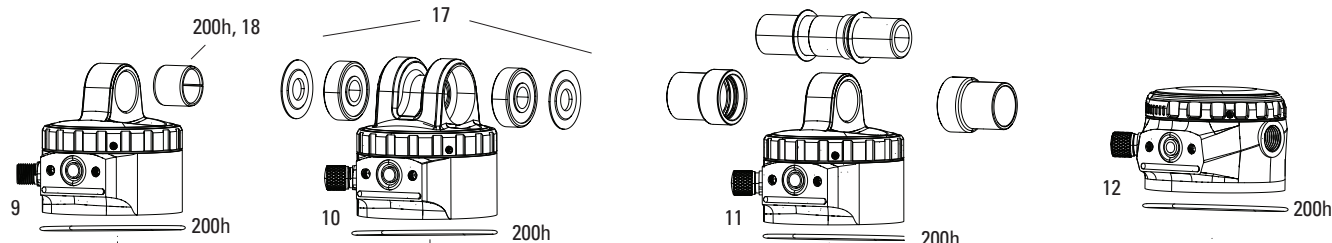

SUPER DELUXE AIR C1+ (2023+)

RS-SDLX-SEL-C1, RS-SDLX-SELP-C1, RS-SDLX-ULT-C1, RS-SDLX-ULDH-C1, RS-SDLX-UFA-C1, RS-SDLX-BSE-C2, RS-SDLX-SEL-C2, RS-SDLX-SELP-C2, RS-SDLX-ULT-C2, RS-SDLX-UFA-C2

Note:
1. See the RockShox Rear Shock Piston Tuning Guide for detailed information regarding the shim stack order for the rebound and compression dampers.
2. For Flight Attendant C1 compression control support, please visit your local dealer
3. To upgrade a Super Deluxe C1 to C2, replace the damper piston assembly, tune assembly, and reservoir. Damper piston and shims increase HSC range and HSC/rebound performance. Reservoir increases LSC range and performance.