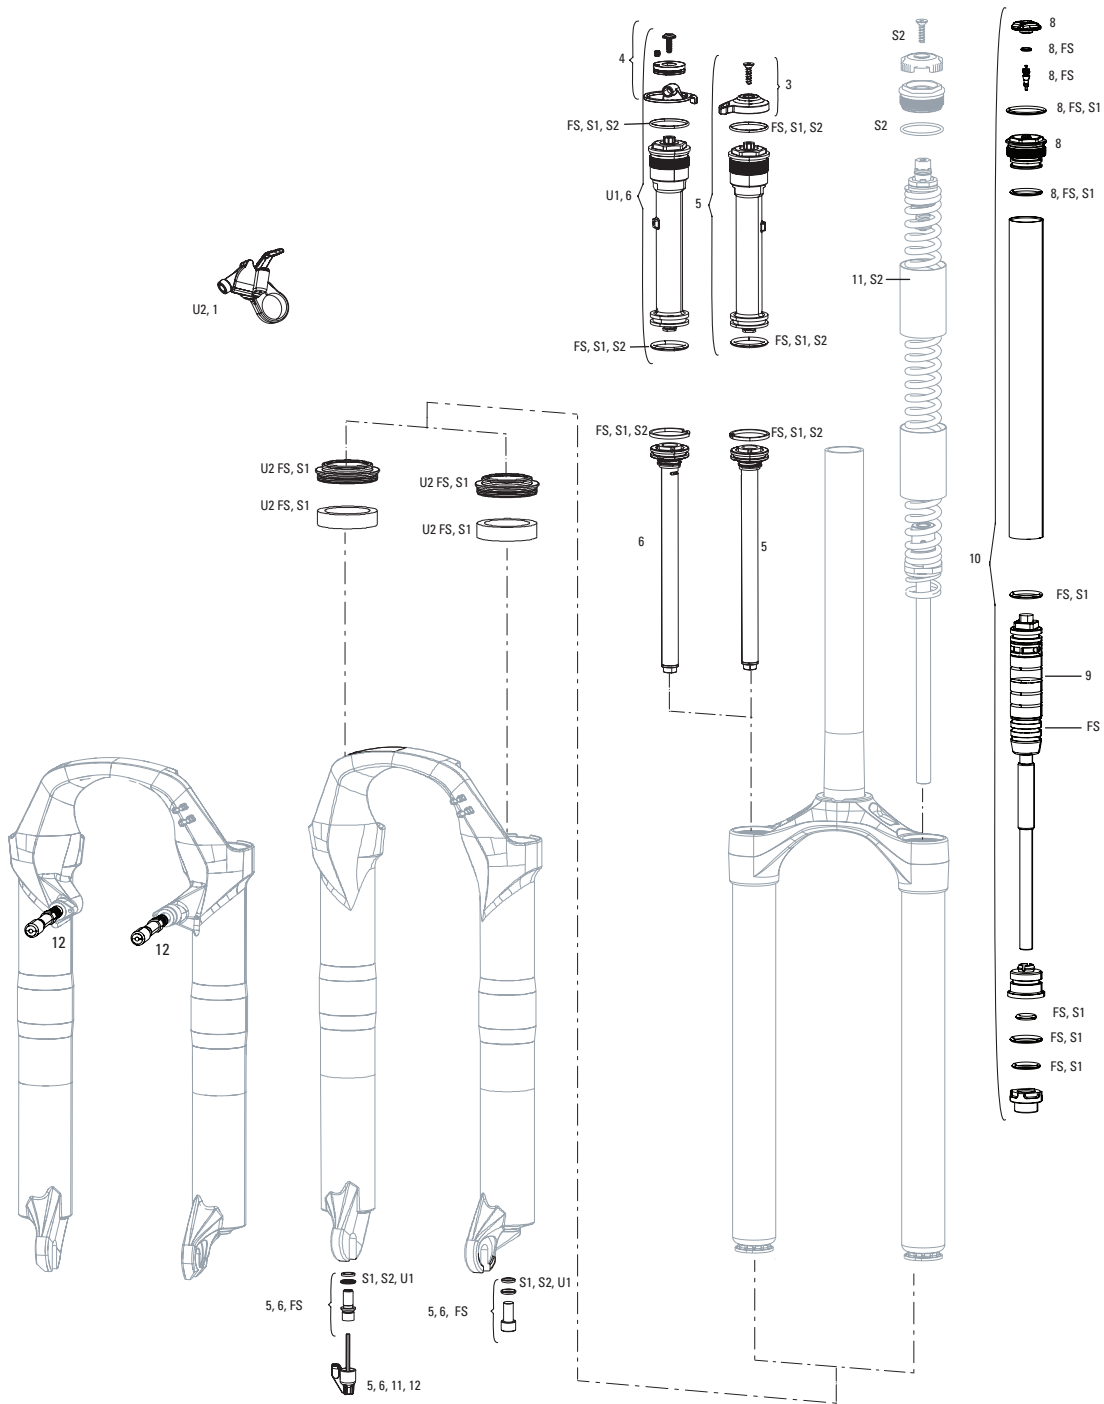

RECON SILVER TK B1 (2016)

FS-RCNS-TK-B1

Note:
1. Full service kits include replaceable o-rings, glide rings, retaining rings, crush washers, crush washer retainers and shaft bolts/nuts. Not all service parts are pictured. All basic service kits include the following replaceable wear items: o-rings, glide rings, dust seals, and foam rings.
2. Convert from Crown Adjust to Remote Adjust: Remote compression damper requires remote compression adjuster spool, cable clamp and remote lever assembly.