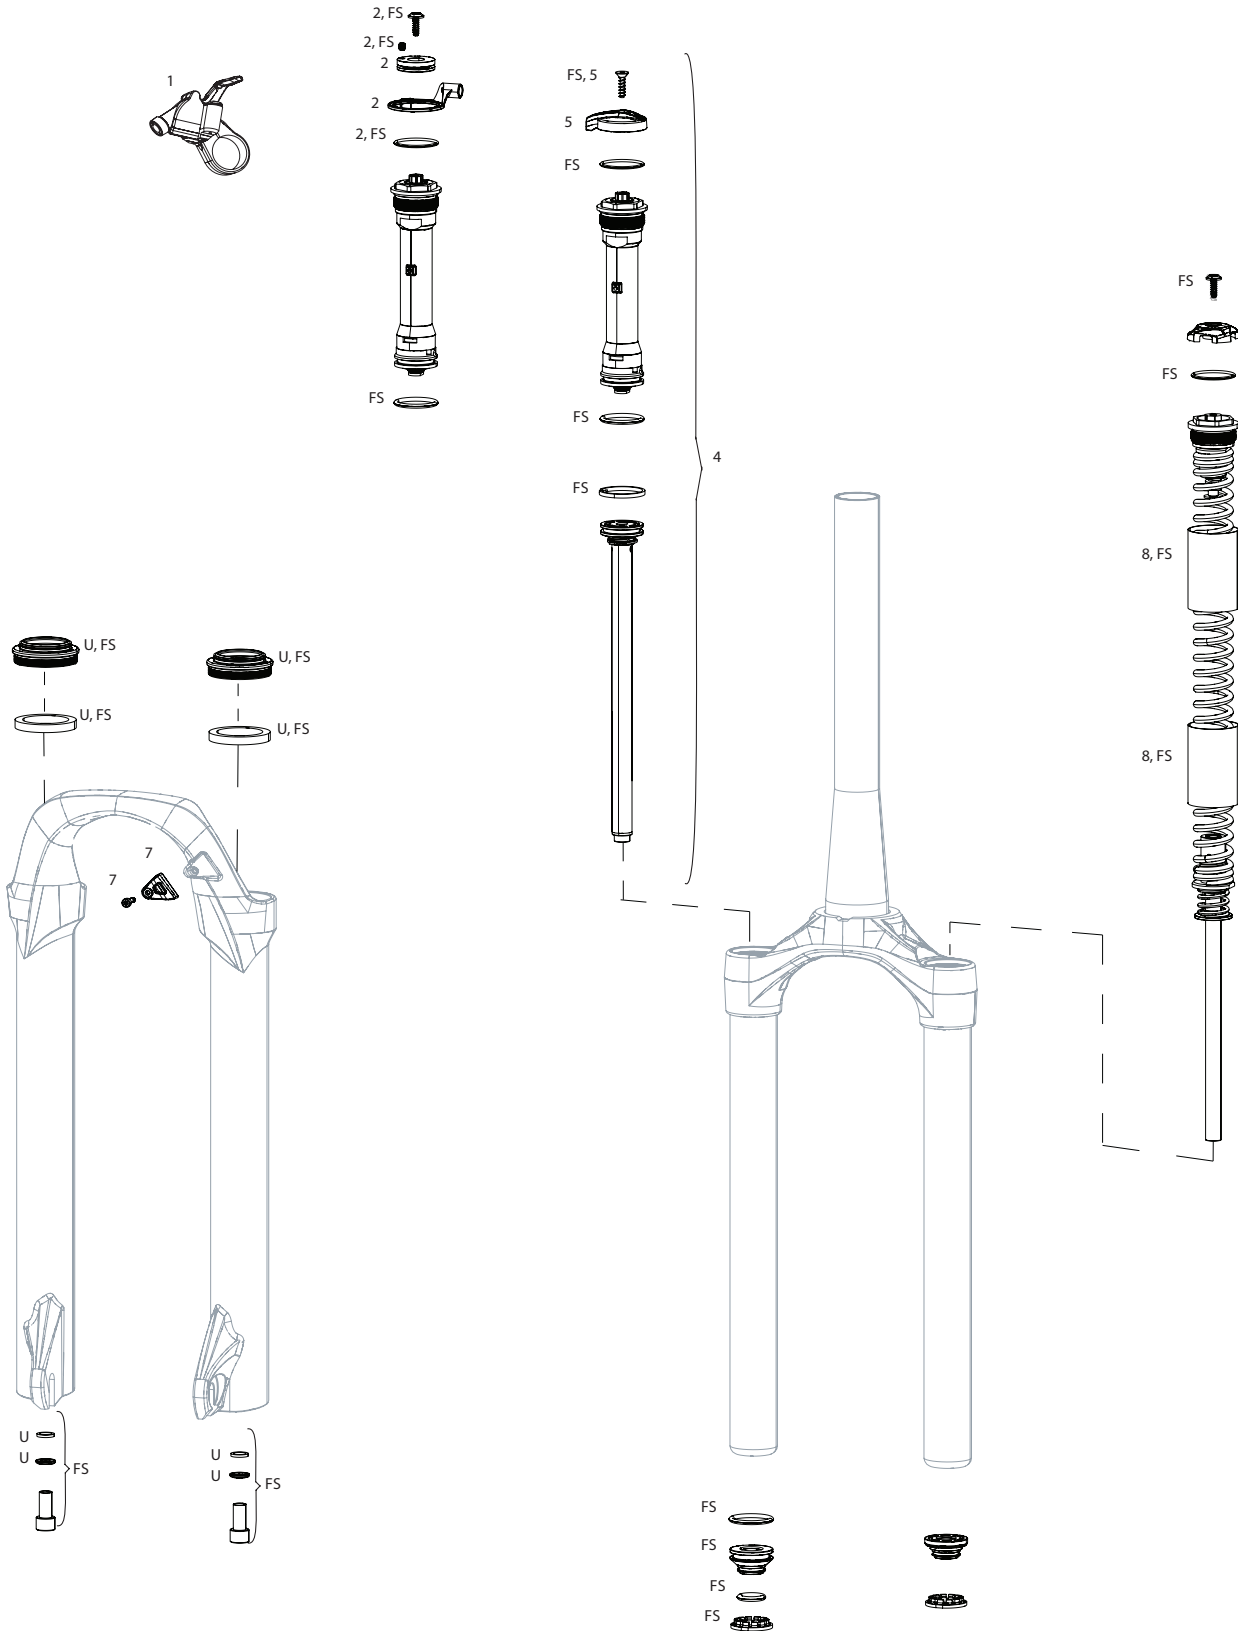

XC30 B1-B4 (2016-2020)

FS-XC30-TK-B1, FS-XC30-TK-B2, FS-XC30-TK-B3, FS-XC30-TK-B4

Note:

1. Full service kits include replaceable o-rings, glide rings, retaining rings, crush washers, crush washer retainers and shaft bolts/nuts. Not all service parts are pictured. All basic service kits include the following replaceable wear items: o-rings, glide rings, dust seals, and foam rings.
2. Decal page can be found in back of the catalog.
3. XC30 B1-B2 1.0mm CSU/Damper/Spring thread pitch. XC30 B3-B4 0.8mm CSU/Damper/Spring thread pitch.