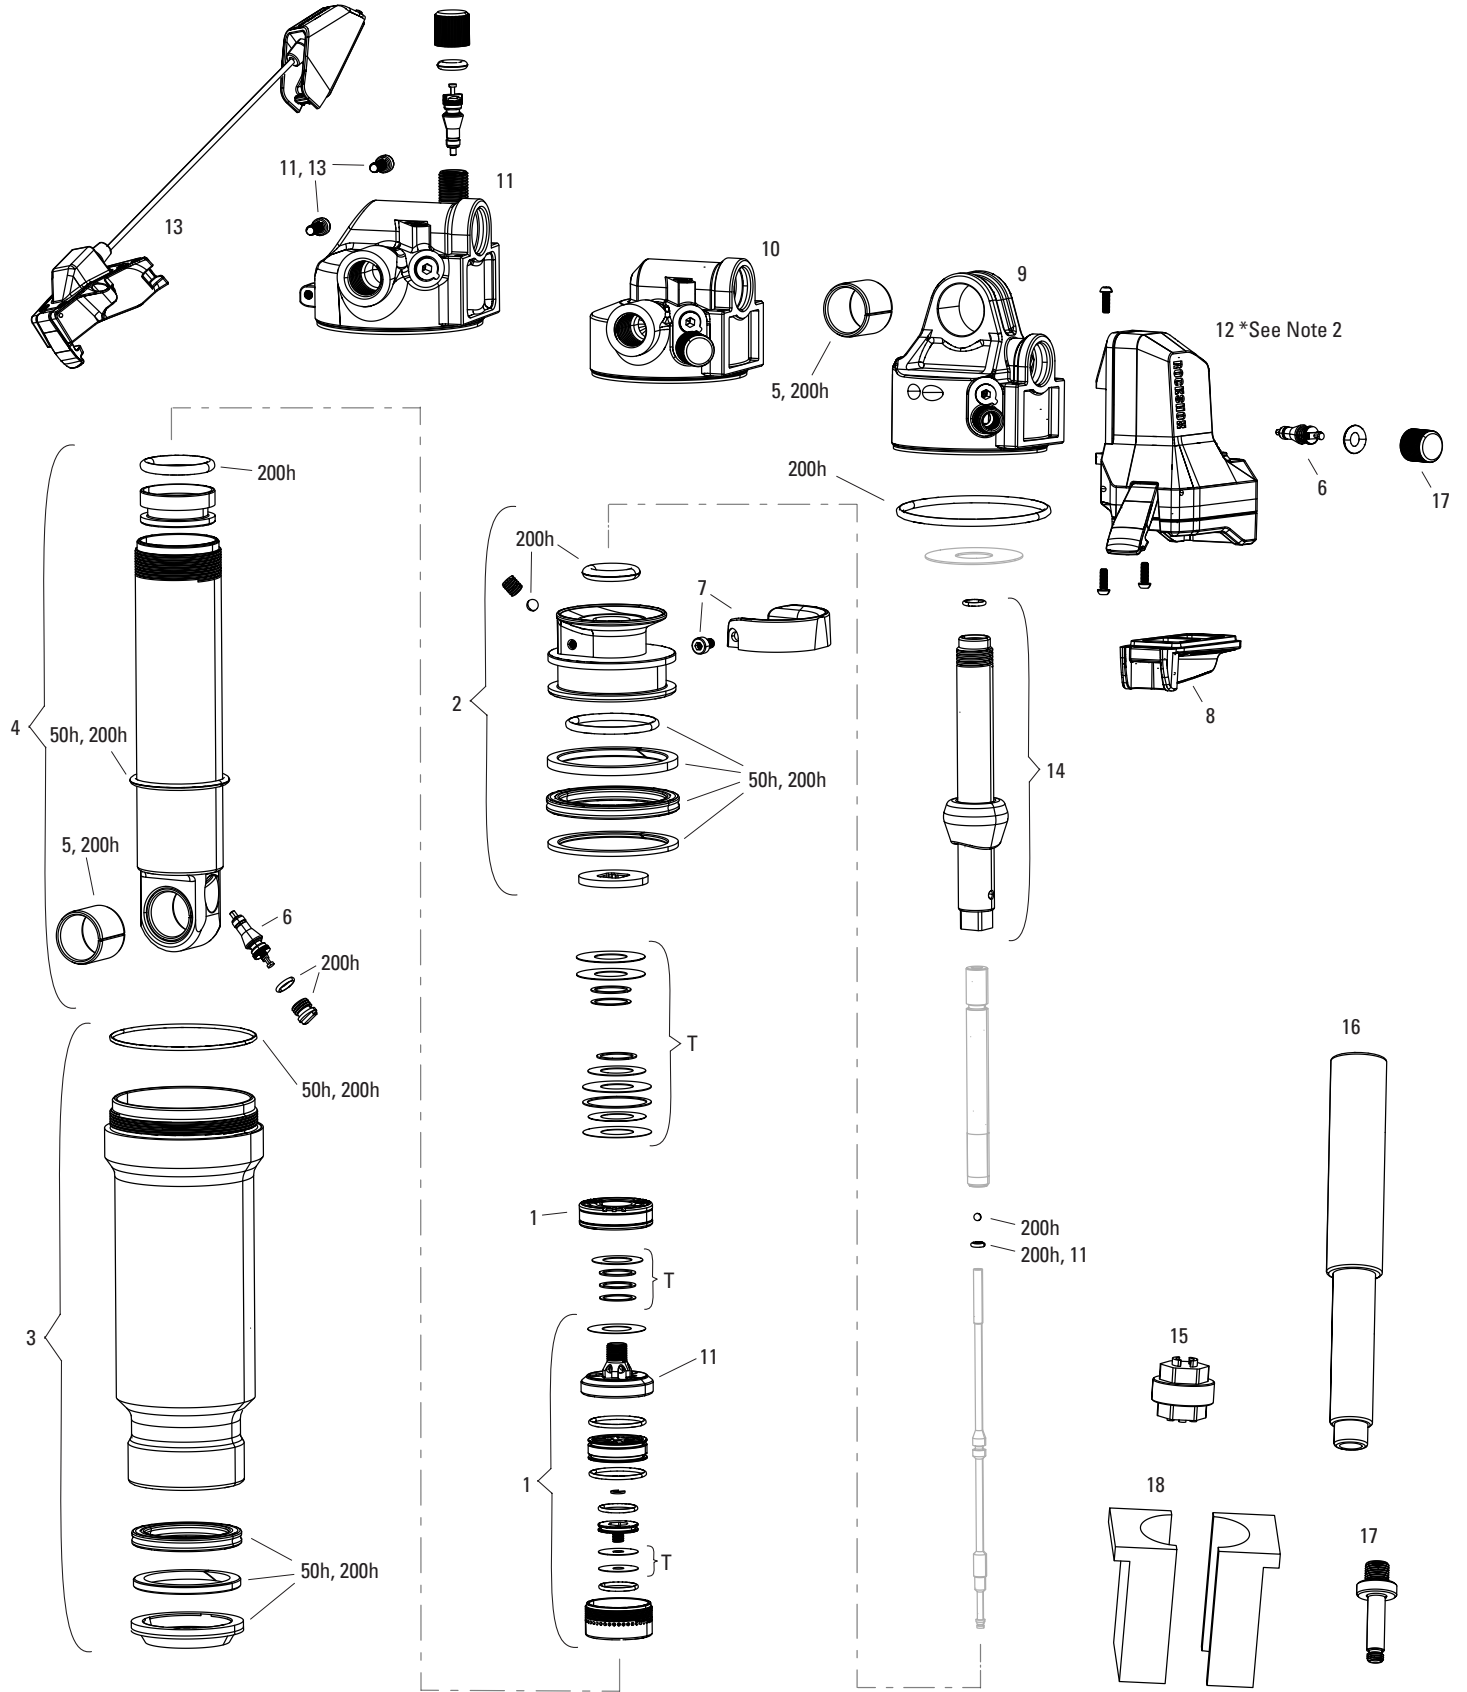

SIDLUXE FLIGHT ATTENDANT A2 (2025+)

RS-SIDL-UFA-A2, RS-SIDL-STFA-A2

Note:

1. See the RockShox Rear Shock Piston Tuning Guide for detailed information regarding the shim stack order for the rebound and compression dampers.

2. The Flight Attendant Control Module should only be removed from the eyelet assembly when in "Open" mode and with the battery removed. Do not reinstall the battery until the module is reattached to the eyelet.