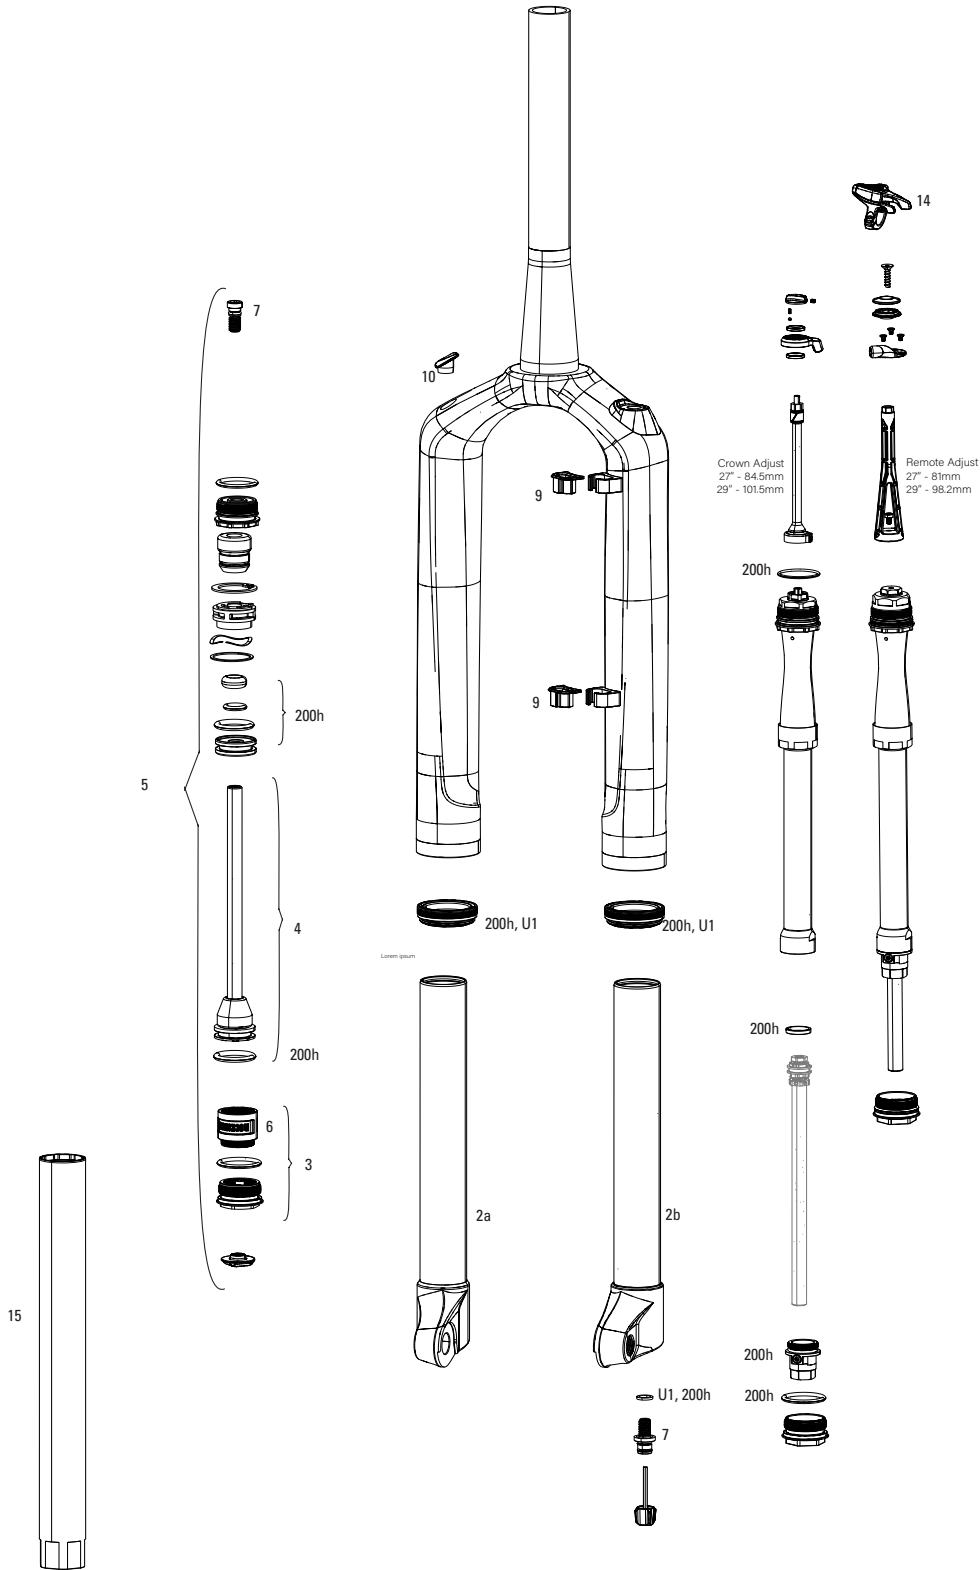

RS-1 RLC A1/ RL A1 (2018-2019)

FS-RS1-RL-A1, FS-RS1-RLC-A1, FS-RS1-SV-A1

Note:

1. RS1 Charger is available in a Remote RL and a Crown RLC versions. The Remote is only RL, and the Crown is only RLC.
2. The RS1 Charger 2 REQUIRES a new bottom cap which is different than all previous bottom caps found on the RS1
3. The RS1 Charger 2 Remote RL REQUIRES the knob base on the CFU to have 3 tapped screw holes; RS1 Charger Remote RL CANNOT be installed into an older generation CFU with a knob base.
4. RLC/RL Charger and CFU not compatible with ACS/AC RS-1
5. Decal and Maxle pages can be found in back of the catalog.
6. Inner tubes must be replaced as a pair for correct wheel alignment.