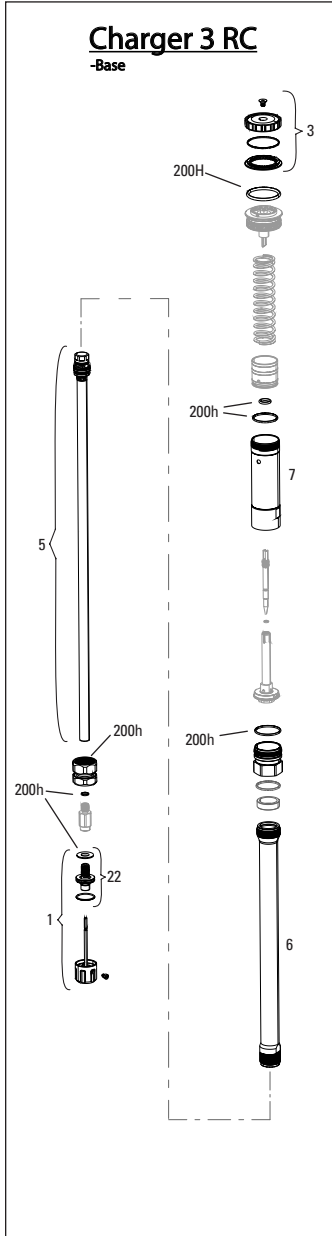

SPARES

bulk	11.4018.121.000	FORK DUST WIPER KIT - 38MM (QTY 20) - ZEB A1+ (2021+)/DOMAIN B1+ (2022+)
16	11.4018.126.000	FORK HUB ENDCAP ADAPTERS - (CONVERTS FROM 31MM TO 21MM FOR USE WITH NON-TORQUE CAP HUBS) - PIKE C1/LYRIK D1/ZEB A2 FLIGHT ATTENDANT (2023+)
17	11.4018.115.001	FORK HOSE CLAMP - GLOSS BLACK (INCLUDES CABLE CLAMP & SCREW) ZEB A1 (2021+), ZEB/PIKE/LYRIK FLIGHT ATTENDANT (2022+)
18	11.4018.116.001	FORK FOAM RING KIT - 38MM X 6MM (QTY 20) - ZEB A1+ (2021+)/DOMAIN B1+ (2022+)
19	11.4015.403.090	FORK SHAFT FASTENER KIT - (INCLUDES SHAFT BOLTS & CRUSH WASHERS) - REVELATION RC A1+/YARI CHR C A1+, LYRIK/PIKE/PIKE DJ/BOXXER/ZEB CHARGER A1+
20	11.4015.259.000	FORK CRUSH WASHERS - 8MM (QTY 50)
ns	11.4308.327.002	AIR VALVE KIT - SCHRADER CORE (QTY 2) - FORKS/SHOCKS/REVERB
ns	11.4018.059.000	FORK CALIPER SPACER KIT - 3S (ALLOWS FOR 203MM BRAKE ROTOR) - BOXXER B1+/ZEB A1+
ns	11.4118.107.000	SCHRADER AIR CAP - (INCLUDES CAP AND O-RING) - ROCKSHOX UNIVERSAL AIR CAP FOR FORKS AND SHOCKS
21	11.4018.131.000	FORK LOWER LEG PLUGS - (INCLUDES 2 PLUGS) - PIKE C1/LYRIK D1/ZEB A2 FLIGHT ATTENDANT (2023+), 38MM BOXXER D1+(2024+)
22	11.4018.135.000	FENDER BOLT KIT - M3-5X11MM BUTTON HEAD (QTY 5) - ZEB A1+, LYRIK D1+, PIKE C1+, DOMAIN B1+, SID C1+, BOXXER D1+

TOOLS/GREASE/FLUIDS

ns	00.4318.044.000	FORK LOWER LEG DUST SEAL INSTALLATION TOOL 38MM (FOR FLANGELESS AND FLANGED DUST SEALS)
ns	00.4315.023.010	HIGH-PRESSURE FORK/SHOCK PUMP (300 PSI MAX) ROCKSHOX
ns	00.4315.023.040	HIGH-PRESSURE FORK/SHOCK PUMP (300 PSI MAX) ROCKSHOX DIGITALGAUGE
ns	00.4315.022.010	REAR SHOCK SCHRADER VALVE REMOVAL TOOL ROCKSHOX
ns	11.4318.016.000	MAXIMA PLUSH DYNAMIC SUSPENSION LUBE LIGHT, 120ML BOTTLE (REPLACES 0W-30) - PIKE/REVELATION/LYRIK/YARI/BOXXER/ZEB/DOMAIN/REVERB XPLR/SHOCK AIR CANS
ns	11.4318.016.001	MAXIMA PLUSH DYNAMIC SUSPENSION LUBE LIGHT, 1 LITER BOTTLE (REPLACES 0W-30) - PIKE/REVELATION/LYRIK/YARI/BOXXER/ZEB/DOMAIN/REVERB XPLR/SHOCK AIR CANS
ns	11.4318.016.002	MAXIMA PLUSH DYNAMIC SUSPENSION LUBE HEAVY, 120ML BOTTLE - SID/SIDSL/RUDY/PIKE/LYRIK/ZEB - LOWER LEGS/AIR SPRINGS
ns	11.4318.016.003	MAXIMA PLUSH DYNAMIC SUSPENSION LUBE HEAVY, 1 LITER BOTTLE - SID/SIDSL/RUDY/PIKE/LYRIK/ZEB - LOWER LEGS/AIR SPRINGS
ns	00.4318.008.000	GREASE SRAM BUTTER 20ML SYRINGE, FRICTION REDUCING GREASE BY SLICKOLEUM - DOUBLE TIME HUB PAWLS, FORKS & REVERB SERVICE
ns	00.4318.008.001	GREASE SRAM BUTTER 1OZ CONTAINER, FRICTION REDUCING GREASE BY SLICKOLEUM - DOUBLE TIME HUB PAWLS, FORKS & REVERB SERVICE
ns	00.4318.008.003	GREASE SRAM BUTTER 500ML CONTAINER, FRICTION REDUCING GREASE BY SLICKOLEUM - RECOMMENDED FOR SRAM DOUBLE TIME HUBS & WHEELS, ROCKSHOX FORKS AND REVERB SERVICE
ns	11.4115.094.040	MAXIMA SUSPENSION OIL PLUSH, 7WT 1 LITER BOTTLE - REAR SHOCK/CHARGER DAMPER
ns	11.4115.094.030	MAXIMA SUSPENSION OIL PLUSH, 3WT 1 LITER BOTTLE - REAR SHOCK/CHARGER DAMPER
ns	00.4318.098.000	ROCKSHOX UNIVERSAL BLEED KIT (INCLUDES 2 SYRINGES, 2 STANDARD FITTINGS, CHARGER FITTING, AND REVERB BLEEDING EDGE FITTING)
ns	00.4318.007.000	ROCKSHOX CHARGER DAMPER STANDARD BLEED KIT (INCLUDES SYRINGE, CHARGER1 FITTING, STANDARD FITTING, SUSPENSION OIL 3W) - CHARGER/RACEDAY DAMPERS
ns	00.4318.012.013	ROCKSHOX GLASS FIBER REINFORCED NYLON NON-SCRATCH O-RING PICK TOOLS (QTY 5, FOR USE ON SUSPENSION PRODUCTS)

BOXXER BASE/ULTIMATE D1 (2024+)

FS-BXR-BSE-D1, FS-BXR-ULT-D1

Note:

1. Fender bolts are M3-5x11 (qty 4)
2. Only the Charger 3 RC2 damper found in the BoXXer Ultimate is upgradeable to Charger 3.1.