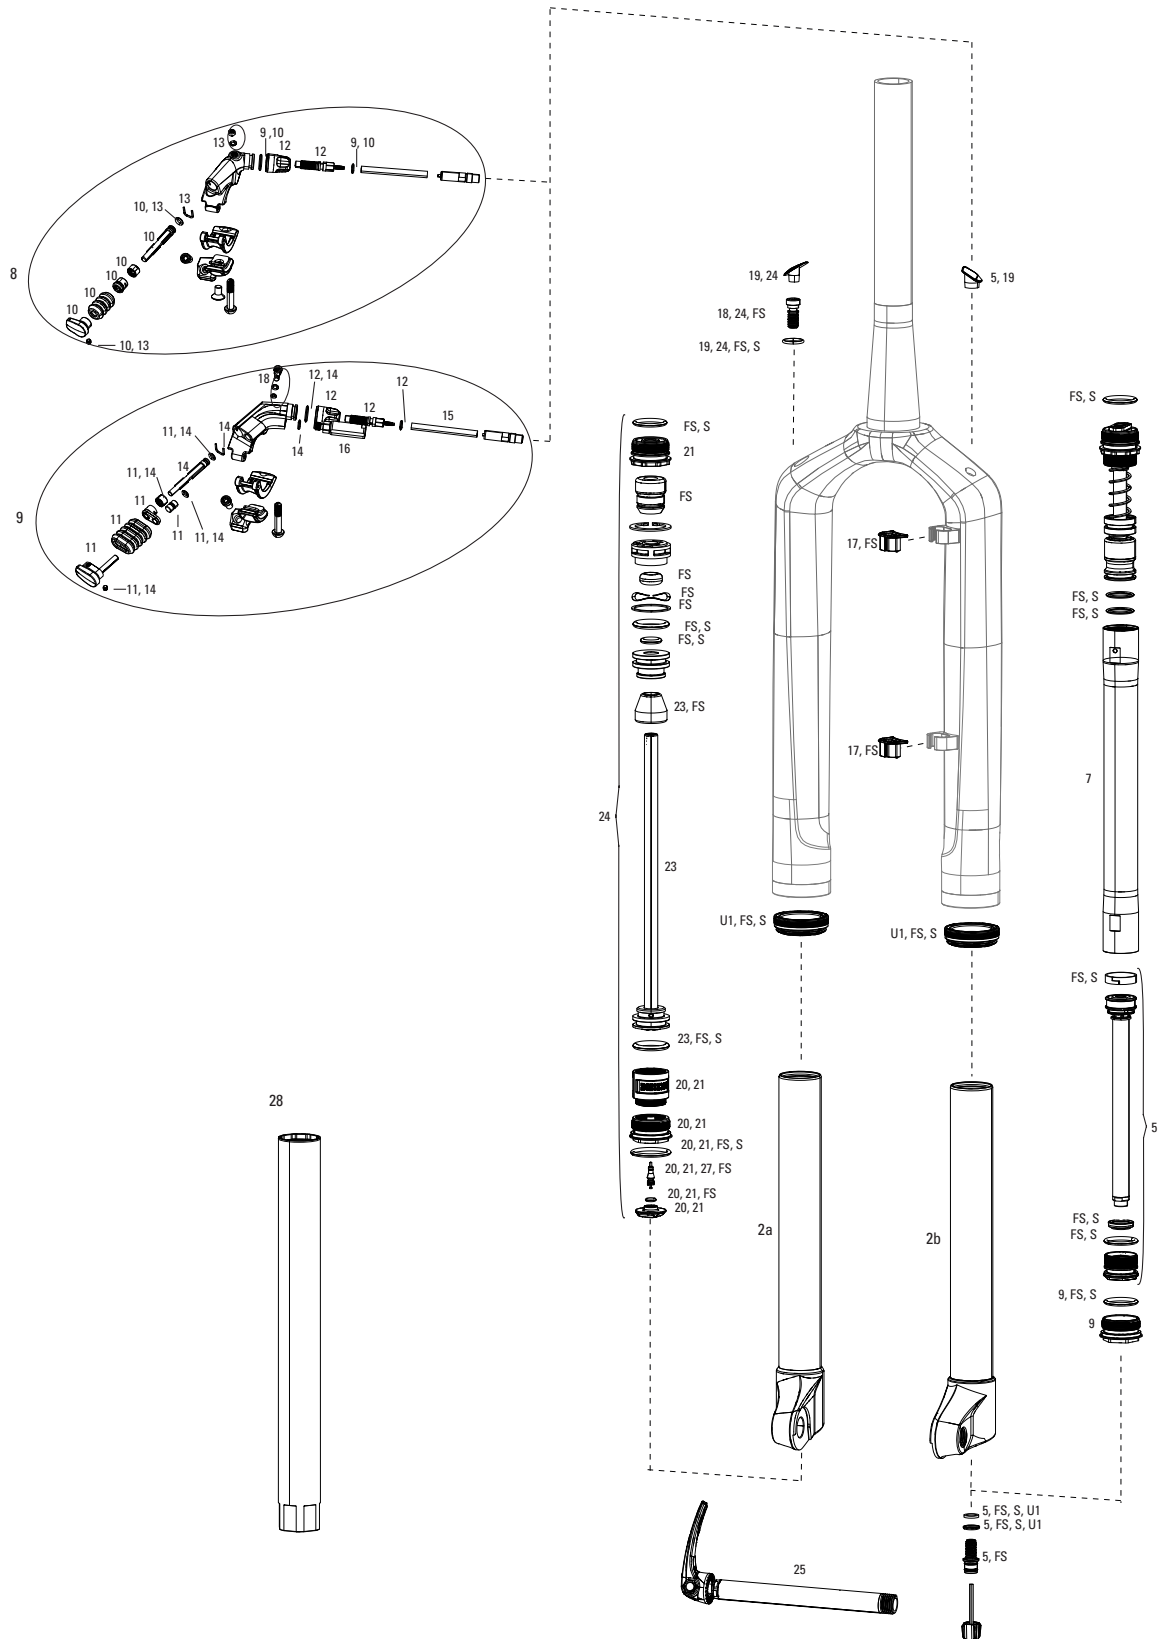

RS-1 A1-A2 (2015-2018)

FS-RS1-AC-A1, FS-RS1-AC-A2, FS-RS1-AC-A3, FS-RS1-AC-A4

Note:
1. Full service kits include replaceable o-rings, glide rings, retaining rings, crush washers, crush washer retainers and shaft bolts/nuts. All air service kits include replacement schrader valve cores. All basic service kits include the following replaceable wear items: o-rings, glide rings, dust seals, and foam rings.
2. 2013+ XLoc remote uses Reverb hydraulic fluid.
3. Decal pages can be found in back of the catalog.
4. Inner tubes must be replaced as a pair for correct wheel alignment.
5. Full Sprint remote must be used in combination with Fork and Rear Shock, cannot be used with Fork only.