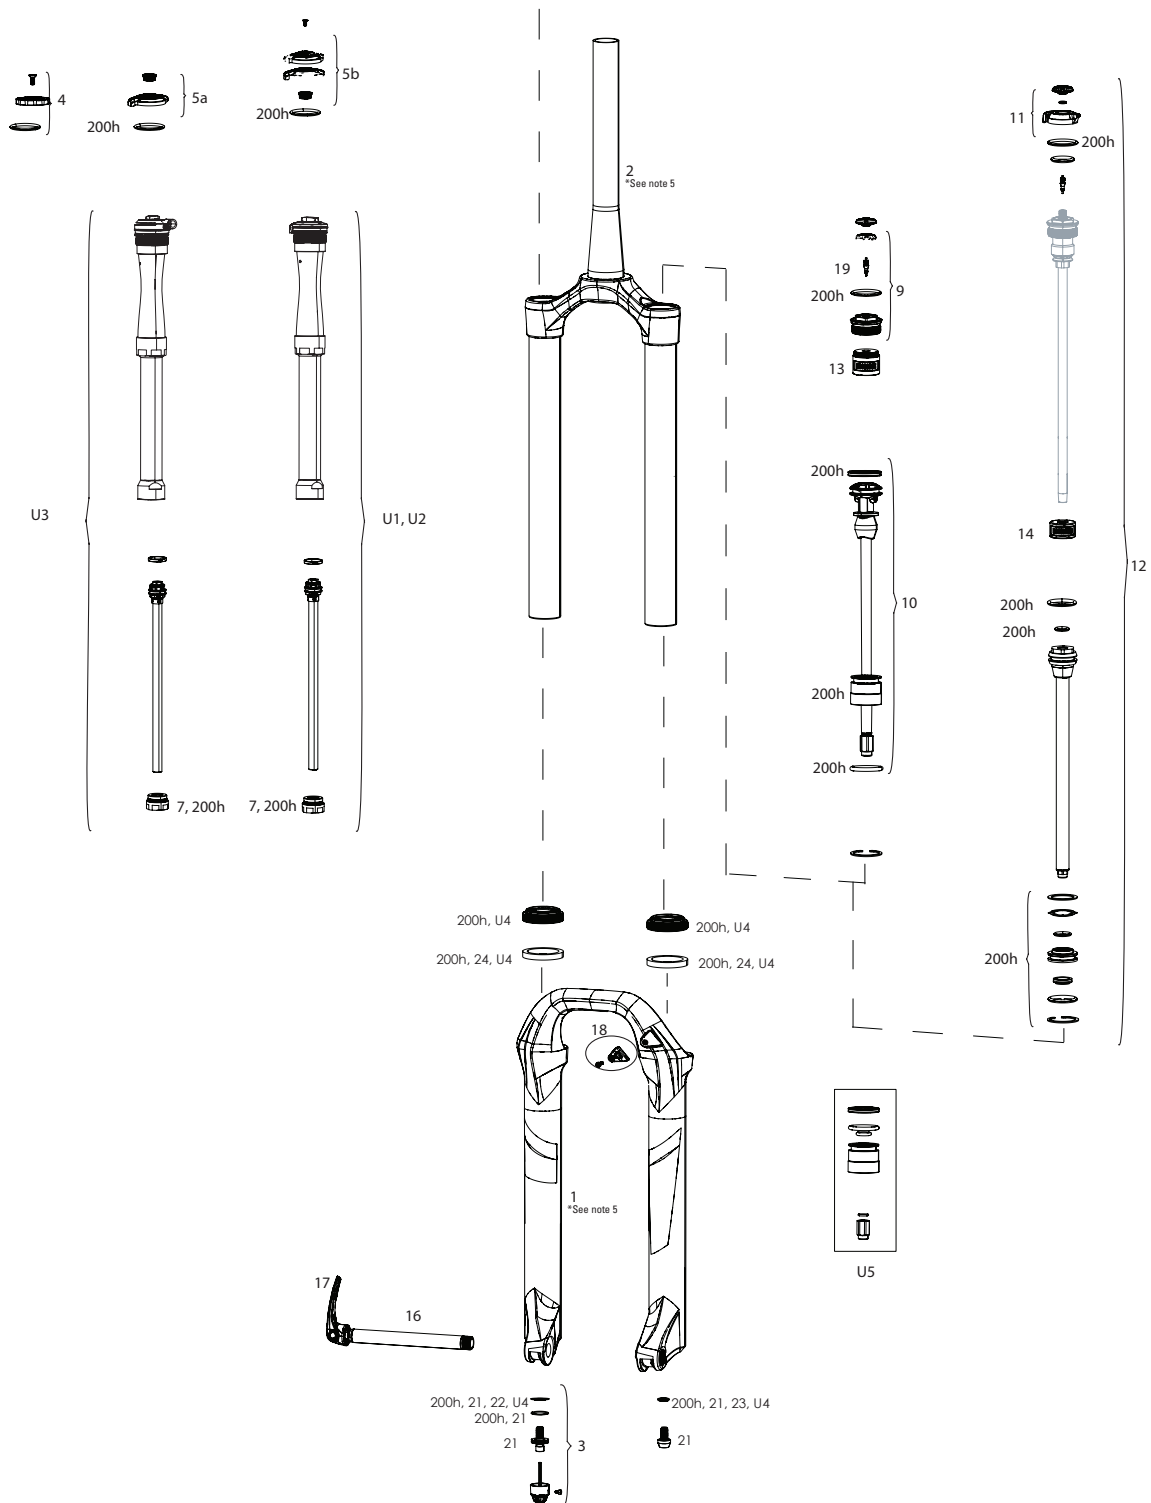

LYRIK SELECT/SELECT+/ULTIMATE C2-C3 (2020-2022)

FS-LYRK-SEL-C2, FS-LYRK-SELP-C2, FS-LYRK-ULT-C2, FS-LYRK-SEL-C3, FS-LYRK-SELP-C3, FS-LYRK-ULT-C3

Note:

1. 200h service kits include replaceable o-rings, glide rings, retaining rings, crush washers, sealheads, lower leg seals and foam rings. See www.sram.com/service for more information.
2. For Travel Change, see the respective pages in this catalog, listed in the Index.
3. Lyrik CSU's do not come with gradients printed on the stanchion tubes.
4. A complete decal and Maxle overview can be found in back of the catalog.
5. The full fender Lyrik Select Plus spec'd on the 2022-2023 Specialized Tero X 6.0 uses 35 Gold lower legs and a unique CSU. NOT compatible with standard Lyrik lower leg and CSU.