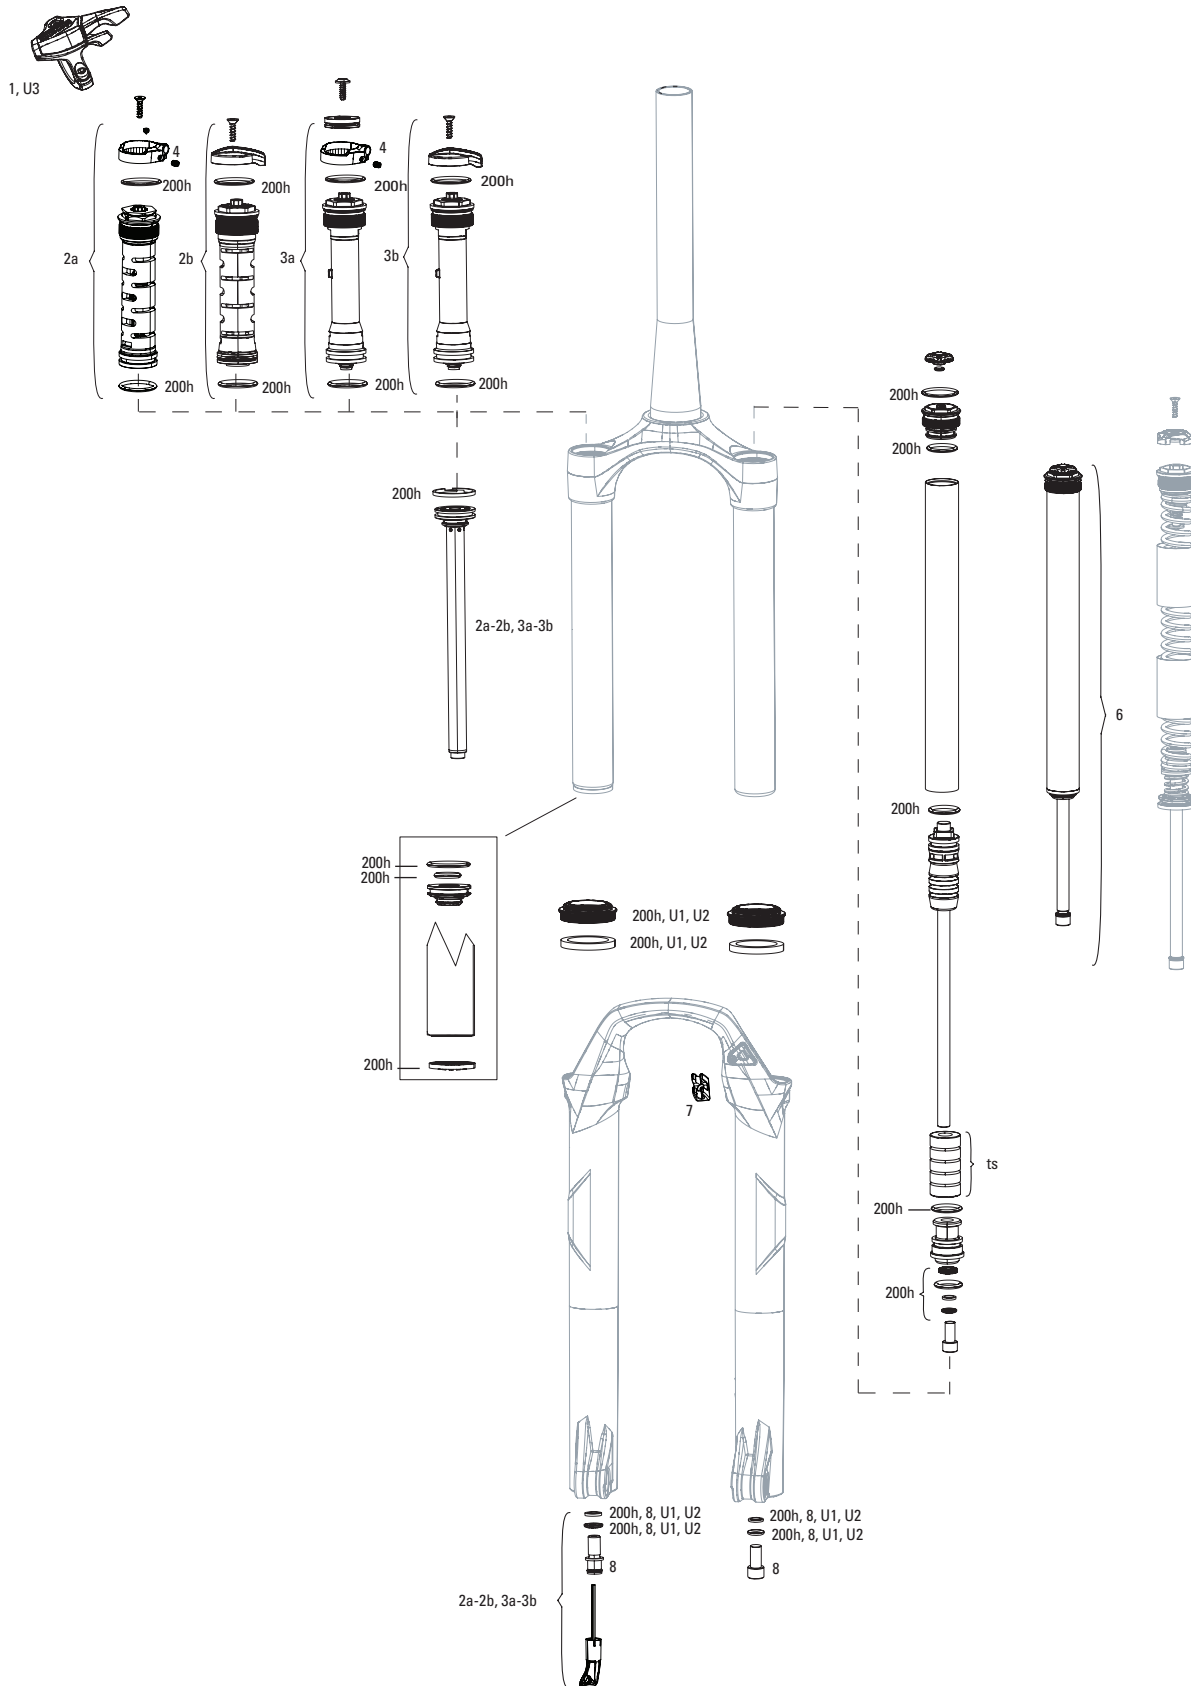

RECON SILVER TK D1/ RL D1 (2021+)

FS-RCNS-TK-D1, FS-RCNS-RL-D1

Note:

1. All 200H service kits include the following replaceable wear items: o-rings, glide rings, dust seals, and foam rings.
2. Use air spring kit to upgrade and change firmness in coil forks
3. Convert from Crown Adjust to Remote Adjust: Remote compression damper requires remote compression adjuster spool, cable clamp and remote lever assembly.