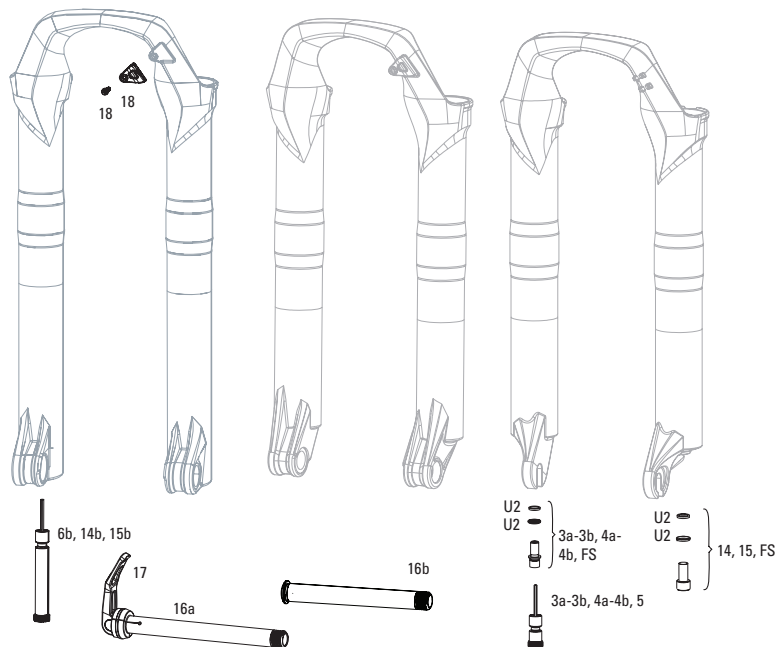

SEKTOR GOLD A1-B2 (2011-2017)

FS-SKTG-TK-B1, FS-SKTG-RL-A1, FS-SKRG-RL-B2

Note:

1. All basic service kits include the following replaceable wear items: o-rings, glide rings, dust seals, and foam rings.
2. Convert from Crown Adjust to Remote Adjust: Remove compression damper, remote compression adjuster spool, cable clamp and remote lever assembly.
3. Maximum Tire Diameter: 714mm Maximum Tire Width: 81mm
4. 32mm Boost lower legs use flangless wiper seals.
5. Decal pages can be found in back of the catalog.