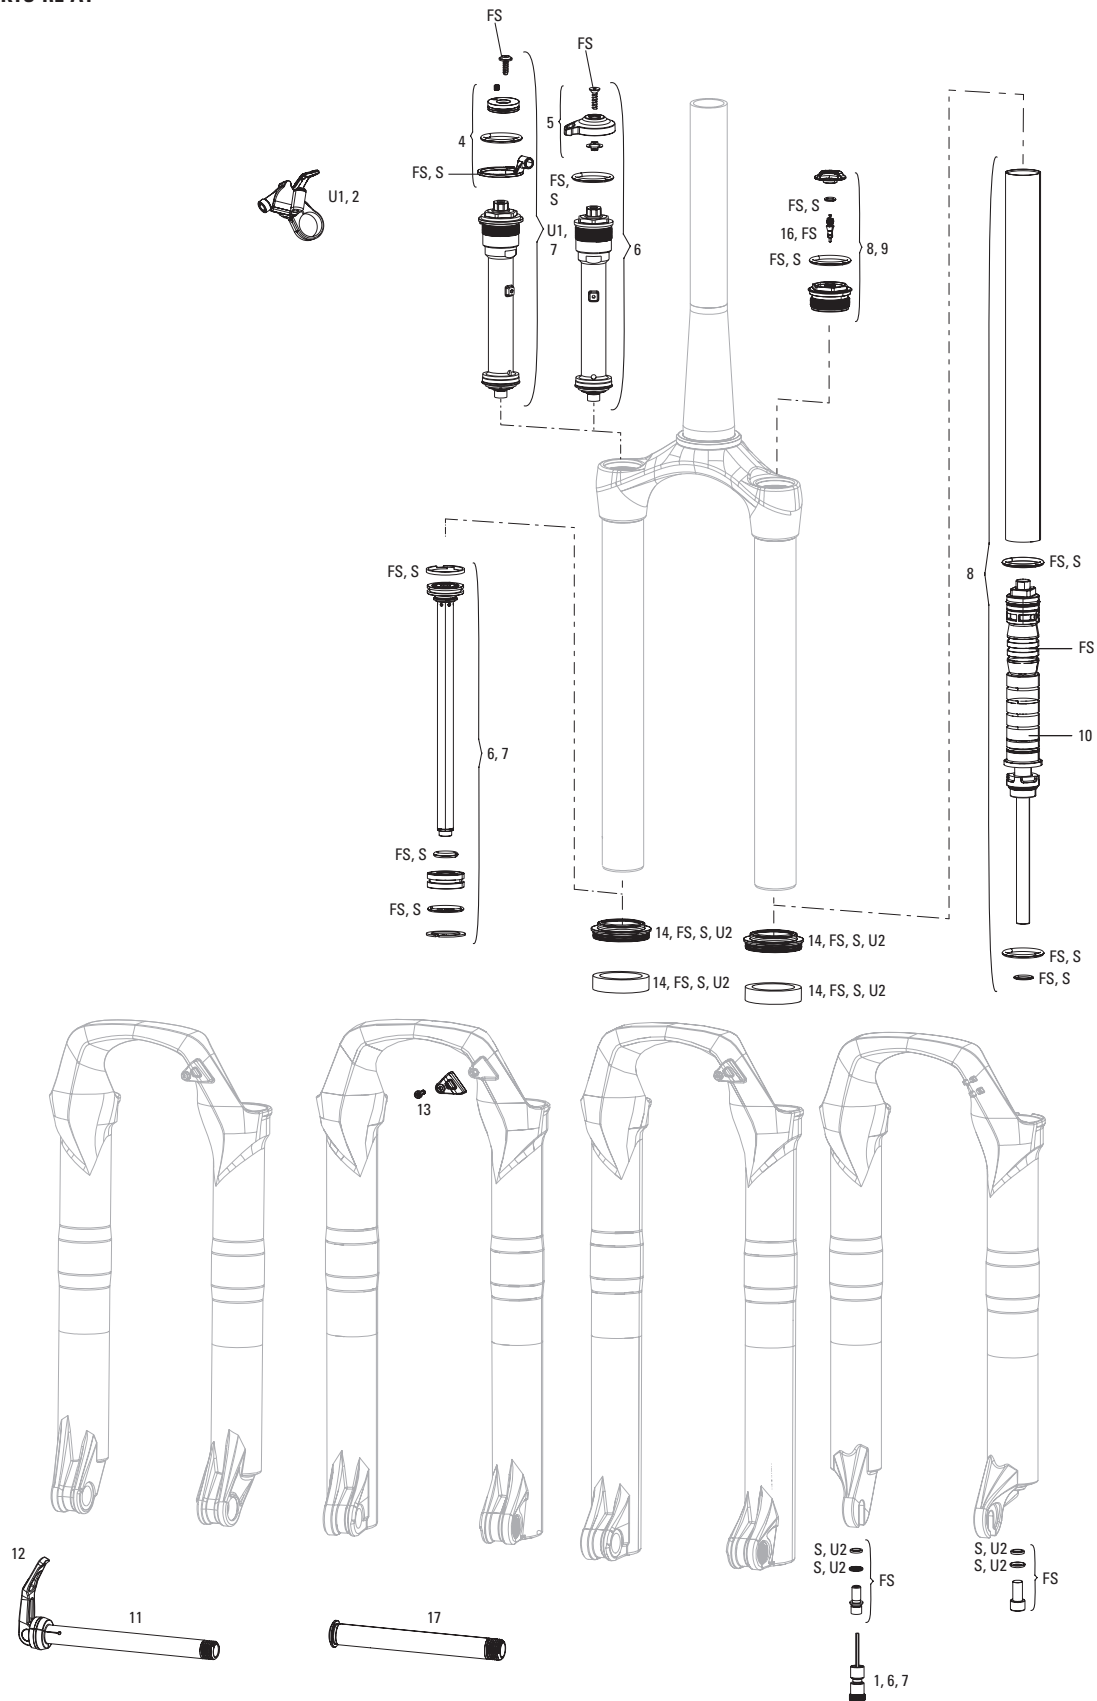

SEKTOR SILVER A1 (2014-2016)

FS-SKTS-TK-A1, FS-SKTS-RL-A1

Note:
1. Full service kits include replaceable o-rings, glide rings, retaining rings, crush washers, crush washer retainers and shaft bolts/nuts. All air service kits include replacement schrader valve cores. Not all service parts are pictured. All basic service kits include the following replaceable wear items: o-rings, glide rings, dust seals, and foam rings.
2. Convert from Crown Adjust to Remote Adjust: Remote compression damper requires remote compression adjuster spool, and remote lever assembly.
3. Sektor Silver requires PopLoc or PopLoc Adjust remote; 17mm cable pull.