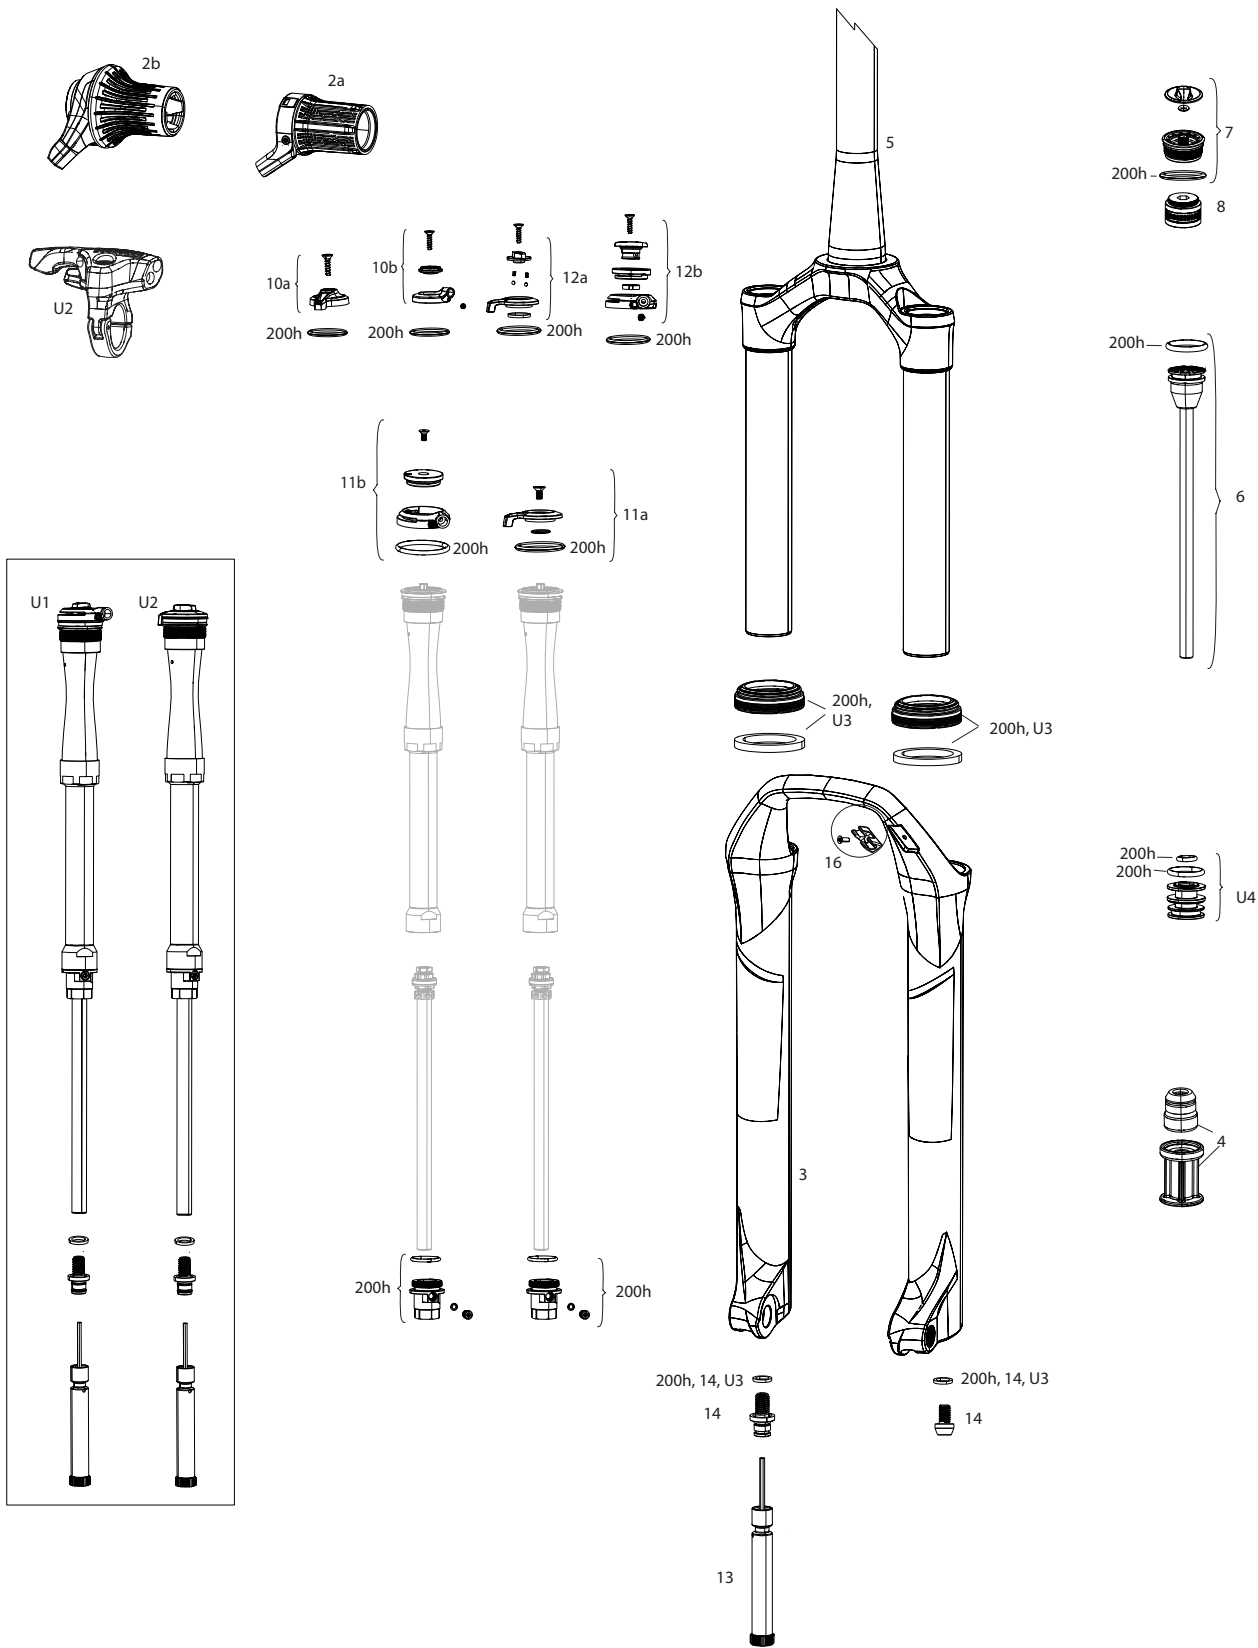

SID (32MM) SELECT/SELECT+/ULTIMATE B4 (2020)

FS-SID-SEL-B4, FS-SID-SELP-B4, FS-SID-ULT-B4

Note:

1. 2020 SID models require exact oil and grease type called out on service kit label and in the service manual. See www.sram.com/service for more info.
2. Convert from Crown Adjust to Cable Remote Adjust: Remote compression damper, remote compression adjuster spool, cable clamp and remote lever assembly.
3. SID chassis and internals may be travel-specific. See part kit descriptions for identification.
4. Decal and Maxle pages can be found in back of the catalog.