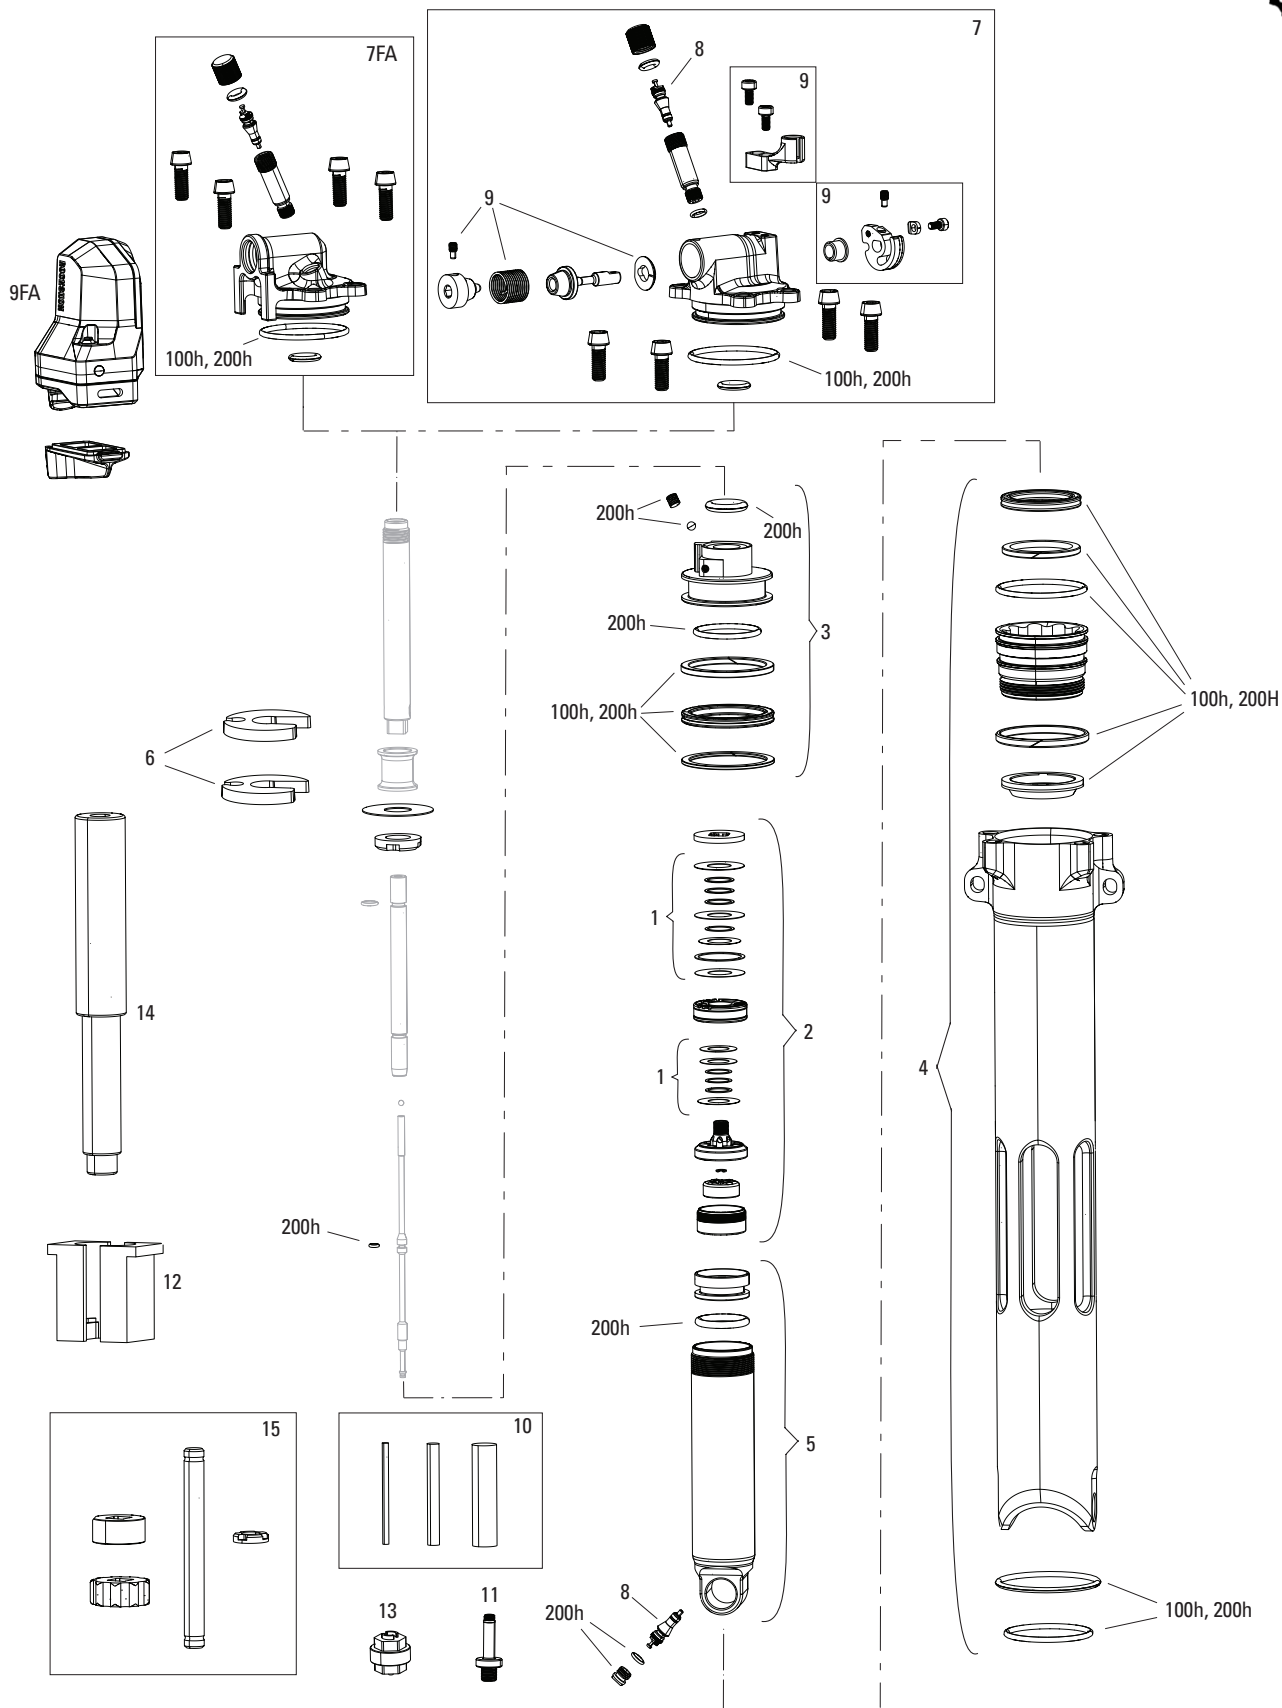

SIDLUXE ISOSTRUT A1 (2024+)

RS-SIDL-TKIS-A1, RS-SIDL-ISFA-A1

- Note:**
1. See the RockShox Rear Shock Piston Tuning Guide for detailed information regarding the shim stack order for the rebound and compression dampers.
 2. Non-Flight Attendant ISOSTRUT shocks are NOT upgradeable to Flight Attendant. The entire shock must be purchased complete.
 3. The Flight Attendant Control Module should only be removed from the eyelet assembly when in "Open" mode and with the battery removed. Do not reinstall the battery until the module is reattached to the eyelet.
 4. SIDLuxe ISOSTRUT takes 2 volume tokens maximum.