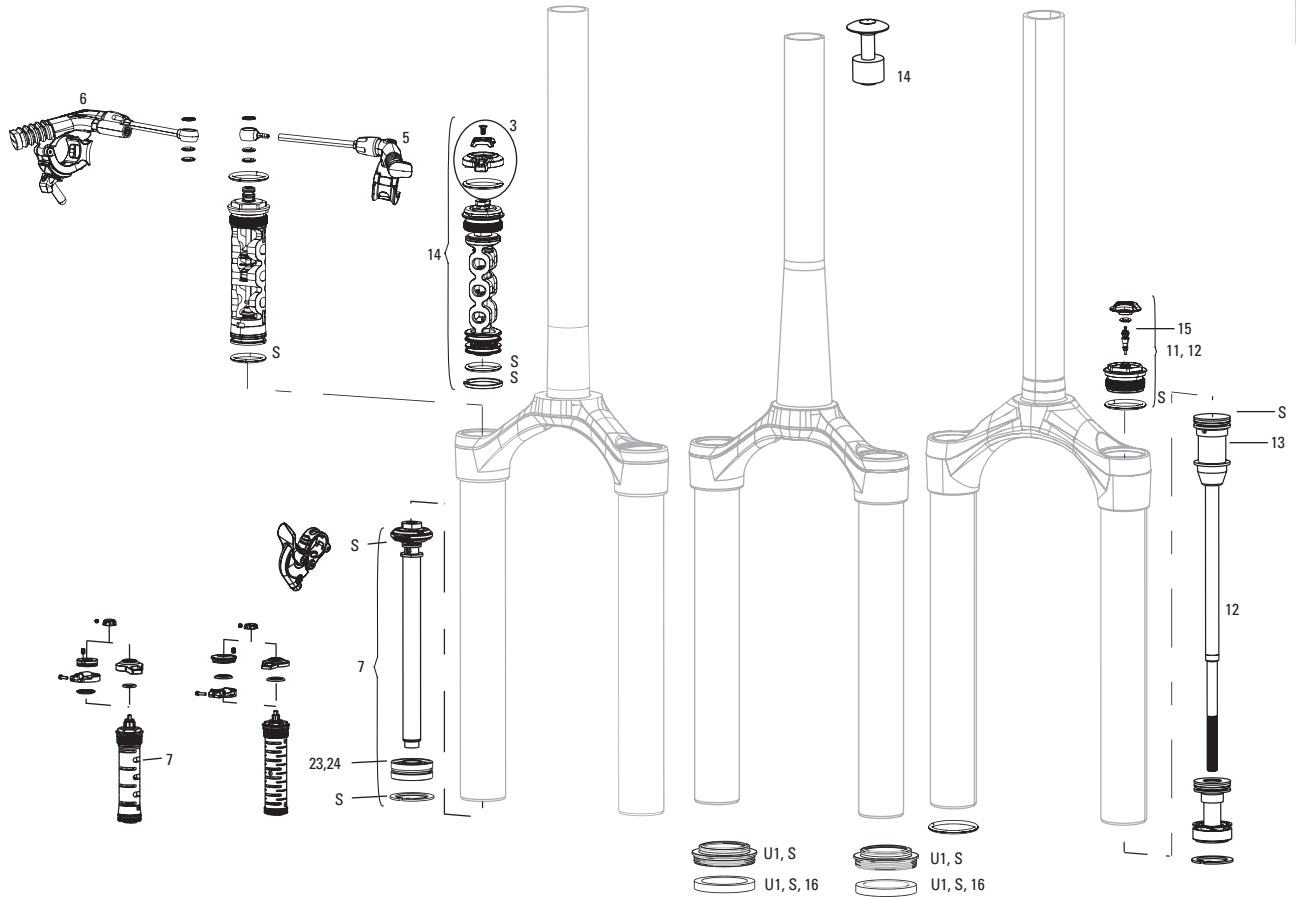

SID A - DUAL AIR 80MM/100MM (2008-2014)

1. **Note:**
1. Full service kits include replaceable o-rings, glide rings, retaining rings, crush washers, crush washer retainers and shaft bolts/nuts. All air service kits include replacement schrader valve cores. Not all service parts are pictured. All basic service kits include the following replaceable wear items: o-rings, glide rings, dust seals, and foam rings.
  2. Rebound damper and spring shaft kits include crush washers, crush washer retainers and shaft bolts, as well as upper tube retaining rings and rebound adjuster knob.
  3. Solo Air internals, Solo Air CSU and SID B lower legs are NOT compatible with SID A. Use only Dual Air internals, Dual Air CSU and SID A lower legs.
  4. 2013-2014 SID VWC and XXWC 1 1/8" feature Dual Air and are not compatible with Solo Air.
  5. SID A: upper tube inner diameter = 27.8mm. SID B: upper tube inner diameter = 28.2mm
  6. Maximum fork travel = 100mm. Upper tube gradient includes ONLY 100mm and 80mm.
    - Internals and chassis parts designed for SIDB (120mm max travel) are NOT compatible.
    - Please note kit description travel specifications before ordering.
  7. Decal and Maxle pages can be found in back of the catalog.