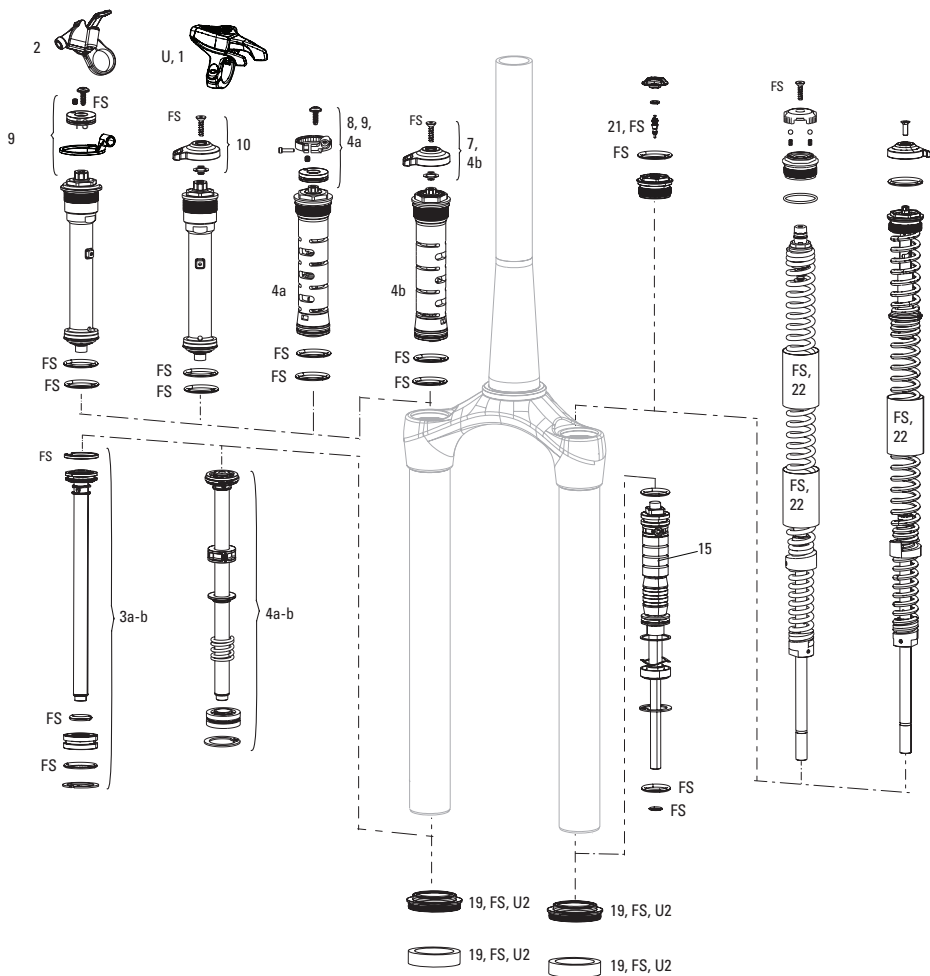

SEKTOR GOLD A1-B2 (2011-2017)

FS-SKTG-TK-B1, FS-SKTG-RL-A1, FS-SKRG-RL-B2

Note:

1. All basic service kits include the following replaceable wear items: o-rings, glide rings, dust seals, and foam rings.
2. Convert from Crown Adjust to Remote Adjust: Remove compression damper, remote compression adjuster spool, cable clamp and remote lever assembly.
3. Maximum Tire Diameter: 714mm Maximum Tire Width: 81mm
4. 32mm Boost lower legs use flangless wiper seals.
5. Decal pages can be found in back of the catalog.