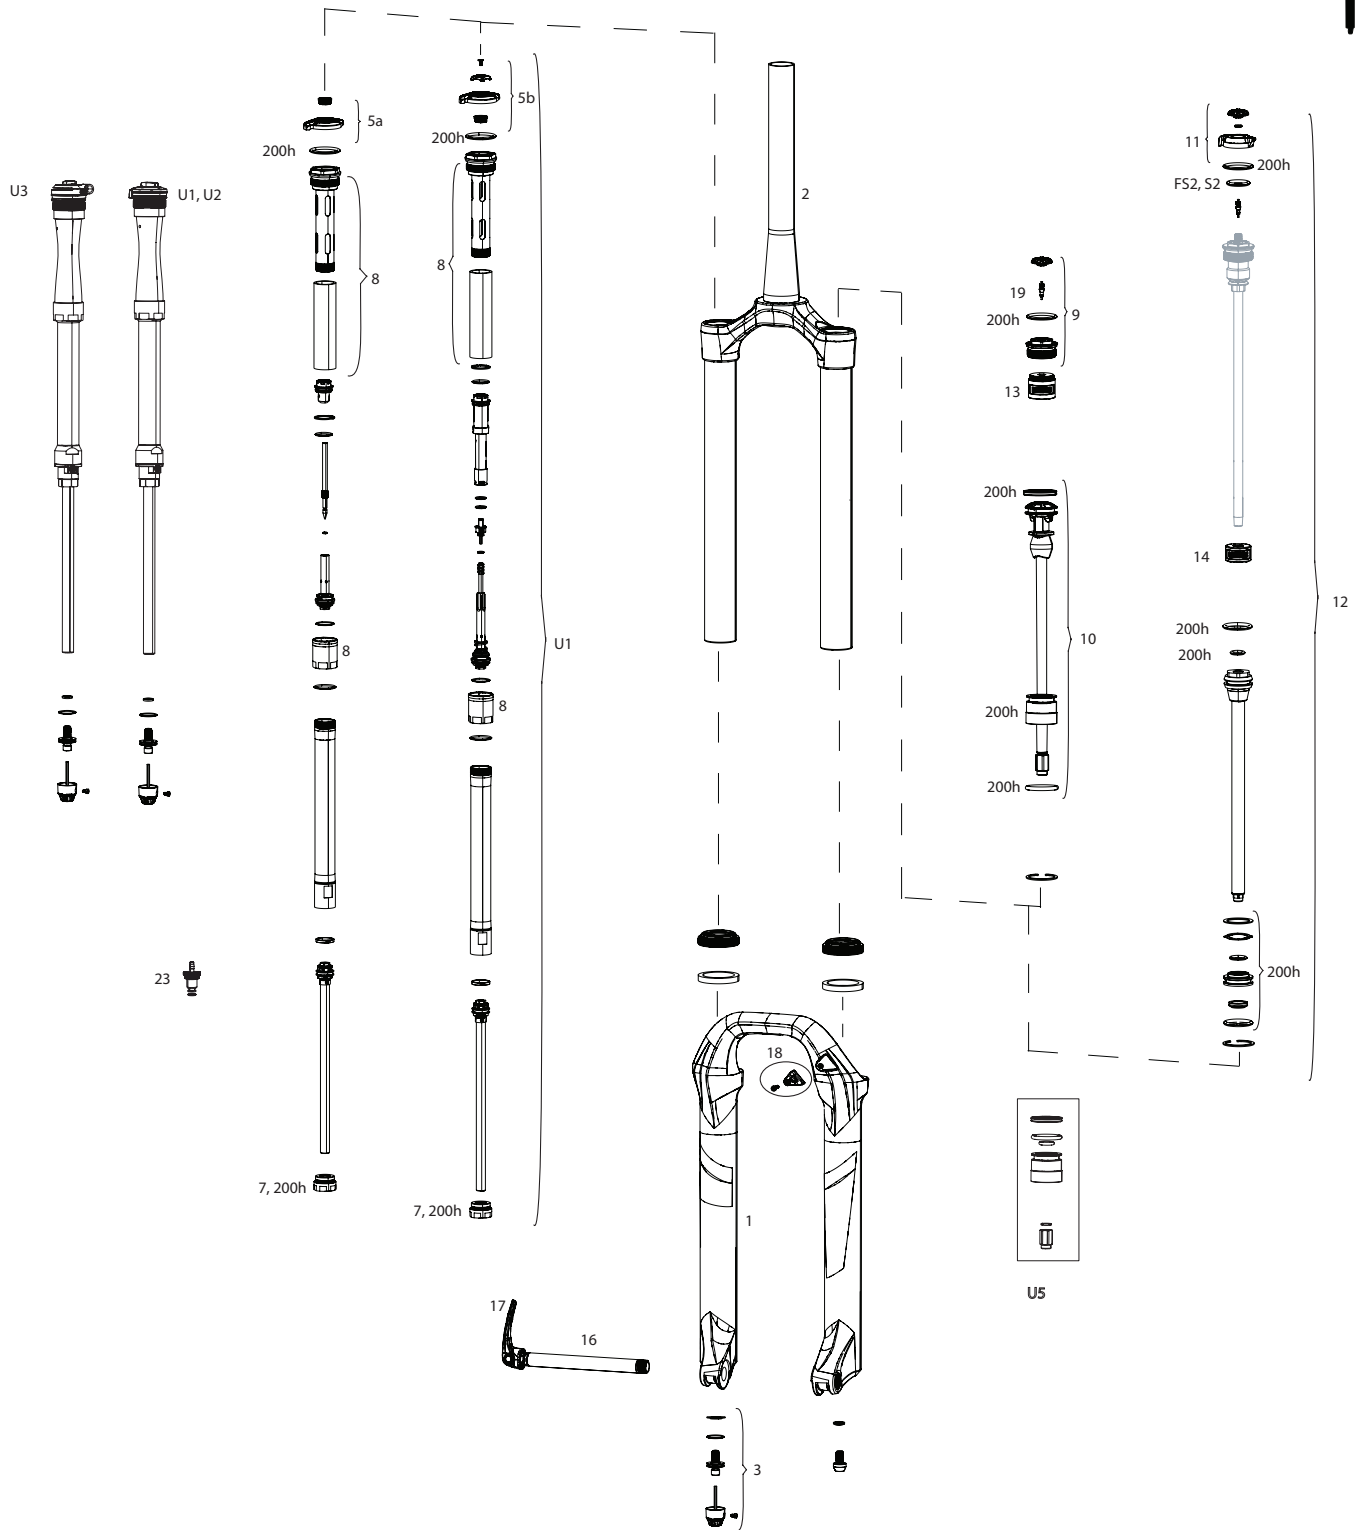

LYRIK RCT3 (A1-C1)/RC (B1-C2)/RC2 (C1) (2016-2019)

FS-LYRK-RCT3-A1, FS-LYRK-RCT3-B1, FS-LYRK-RCT3-C1, FS-LYRK-RC-B1, FS-LYRK-RC-C2, FS-LYRK-RC2-C1

Note:

1. 200h service kits include replaceable o-rings, glide rings, retaining rings, crush washers, sealheads, lower leg seals and foam rings. See www.sram.com/service for more information.
2. For Travel Change, see the respective pages in this catalog, listed in the index.
3. Lyrik CSU's do not come with gradients printed on the stanchion tubes.
4. A complete decal and Maxle overview can be found in back of the catalog.