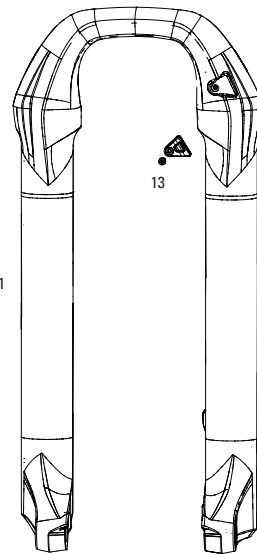

35 GOLD RL A1-A2 (2020-2024)

FS-35G-RL-A1, FS-35G-RL-A2

Note:

1. 200h service kits include replaceable o-rings, glide rings, retaining rings, crush washers, crush washer retainers and shaft bolts/nuts. All air service kits include replacement schrader valve cores.
2. EMTB (fender mount) lower leg and CSU are not cross-compatible with non-fender CSU and lower leg variants.
3. Convert from Crown Adjust to Remote Adjust: Remote compression damper, remote compression adjuster spool, cable clamp and remote lever assembly.
4. Decal and Maxle pages can be found in back of the catalog.