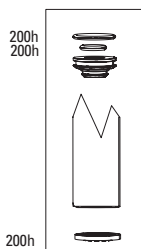

SEKTOR SILVER RL A2 (2017-2018)

FS-SKTS-RL-A2

Note:

1. All basic service kits include the following replaceable wear items: o-rings, glide rings, dust seals, and foam rings.
2. Convert from Crown Adjust to Remote Adjust: Remote compression damper, remote compression adjuster spool, cable clamp and remote lever assembly.
3. Thread Pitch is 0.8mm for Recon Silver C1 and Sektor Silver A2
4. Maximum Tire Diameter: 714mm Maximum Tire Width: 81mm
5. 32mm Boost lower legs use flangeless wiper seals.
- 6 Decal and Maxle pages can be found in back of the catalog.