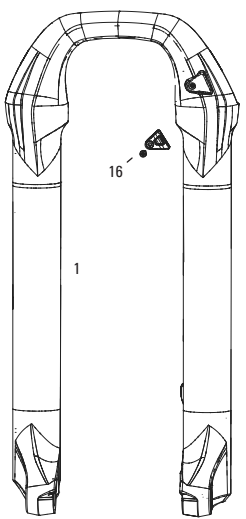

35 SILVER R/TK A1 (2021-2024)

FS-35S-R-A1, FS-35S-TK-A1

1. **Note:**
1. EMTB (fender mount) lower leg and CSU are not cross-compatible with non-fender CSU and lower leg variants.
  2. Convert from Crown Adjust to Remote Adjust: Remote compression damper, remote compression adjuster spool, cable clamp and remote lever assembly.
  3. Decal and Maxle pages can be found in back of the catalog.
  4. Use air spring kit to upgrade and change firmness in coil forks.