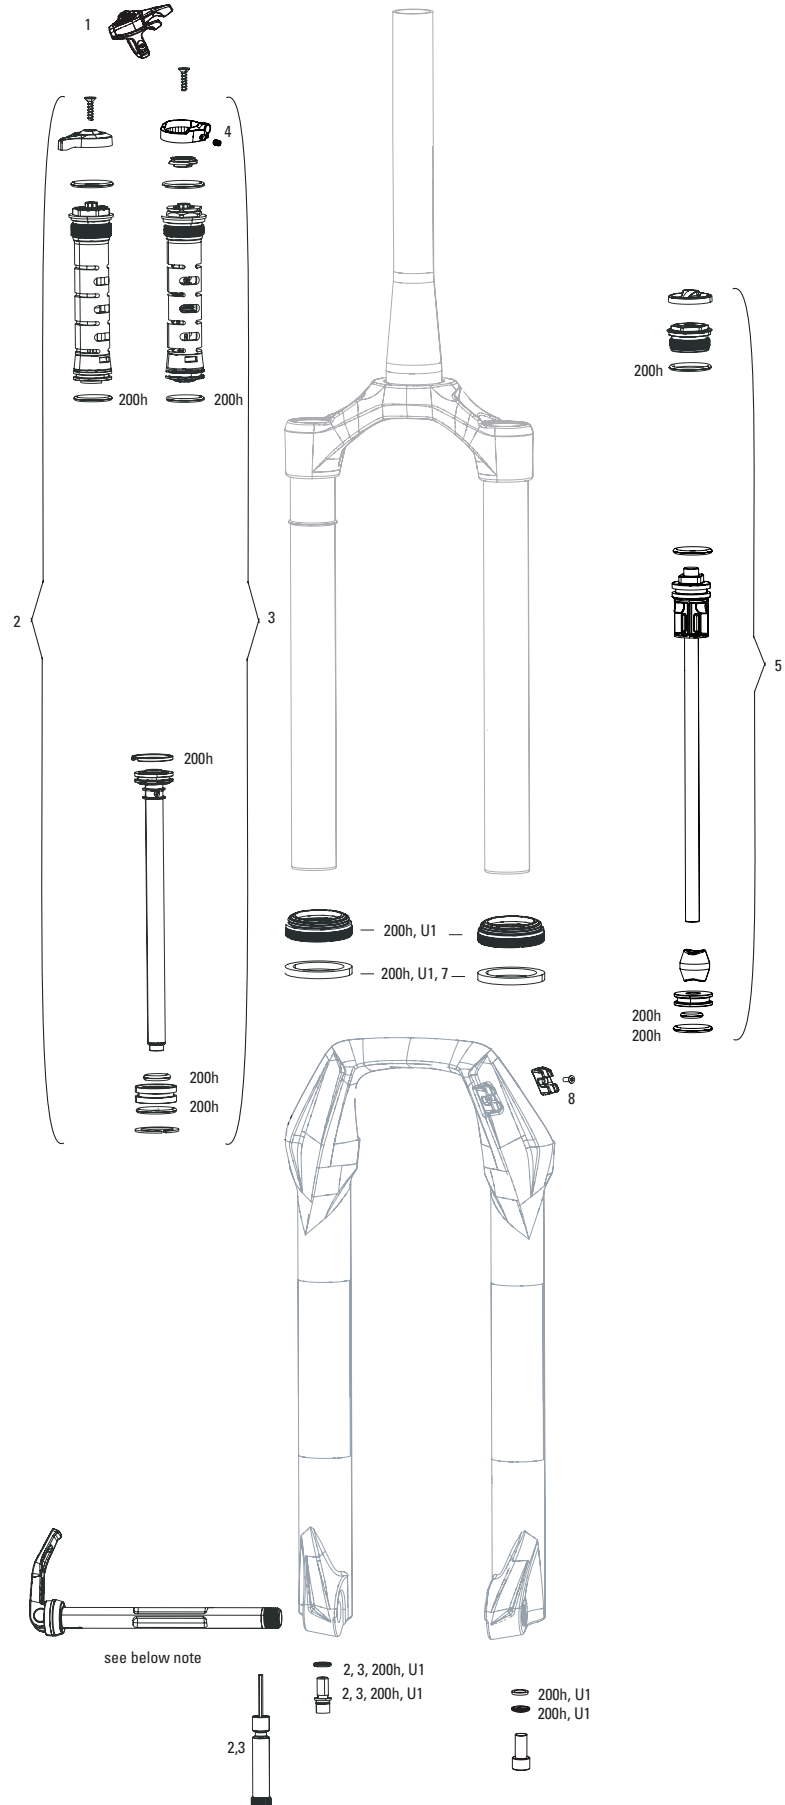

SEKTOR RL C1 (2019-2021)

FS-SKTR-RL-C1

Note:
1. Decal and Maxle pages can be found in back of the catalog.