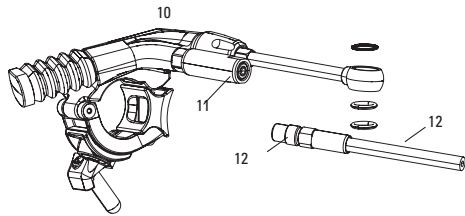

MONARCH XX B1-C2 (2014-2022)

RS-MNR-XX-B1, RS-MNR-XX-C1, RS-MNR-XX-C2

MONARCH XX B1-C2 (2014-2022)

RS-MNR-XX-B1, RS-MNR-XX-C1, RS-MNR-XX-C2