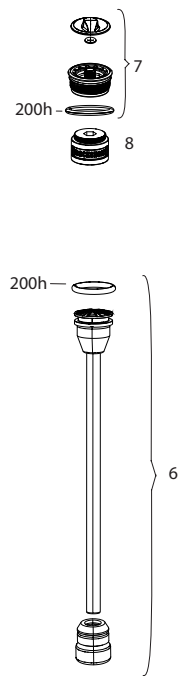

Charger Race Day 2

Note:
1. 2 Position dampers are compatible with OneLoc and 2P TwistLoc remotes.
2. 3 Position dampers are compatible with 3p TwistLoc remotes.
3. Complete damper upgrade kit required to convert from Crown Adjust to Cable Remote Adjust.
4. Decal and Maxle pages can be found in back of the catalog.
5. 15x110 Boost Maxle not compatible with 32mm SID C1, use 15x100 Maxle. See parts page for compatible parts.