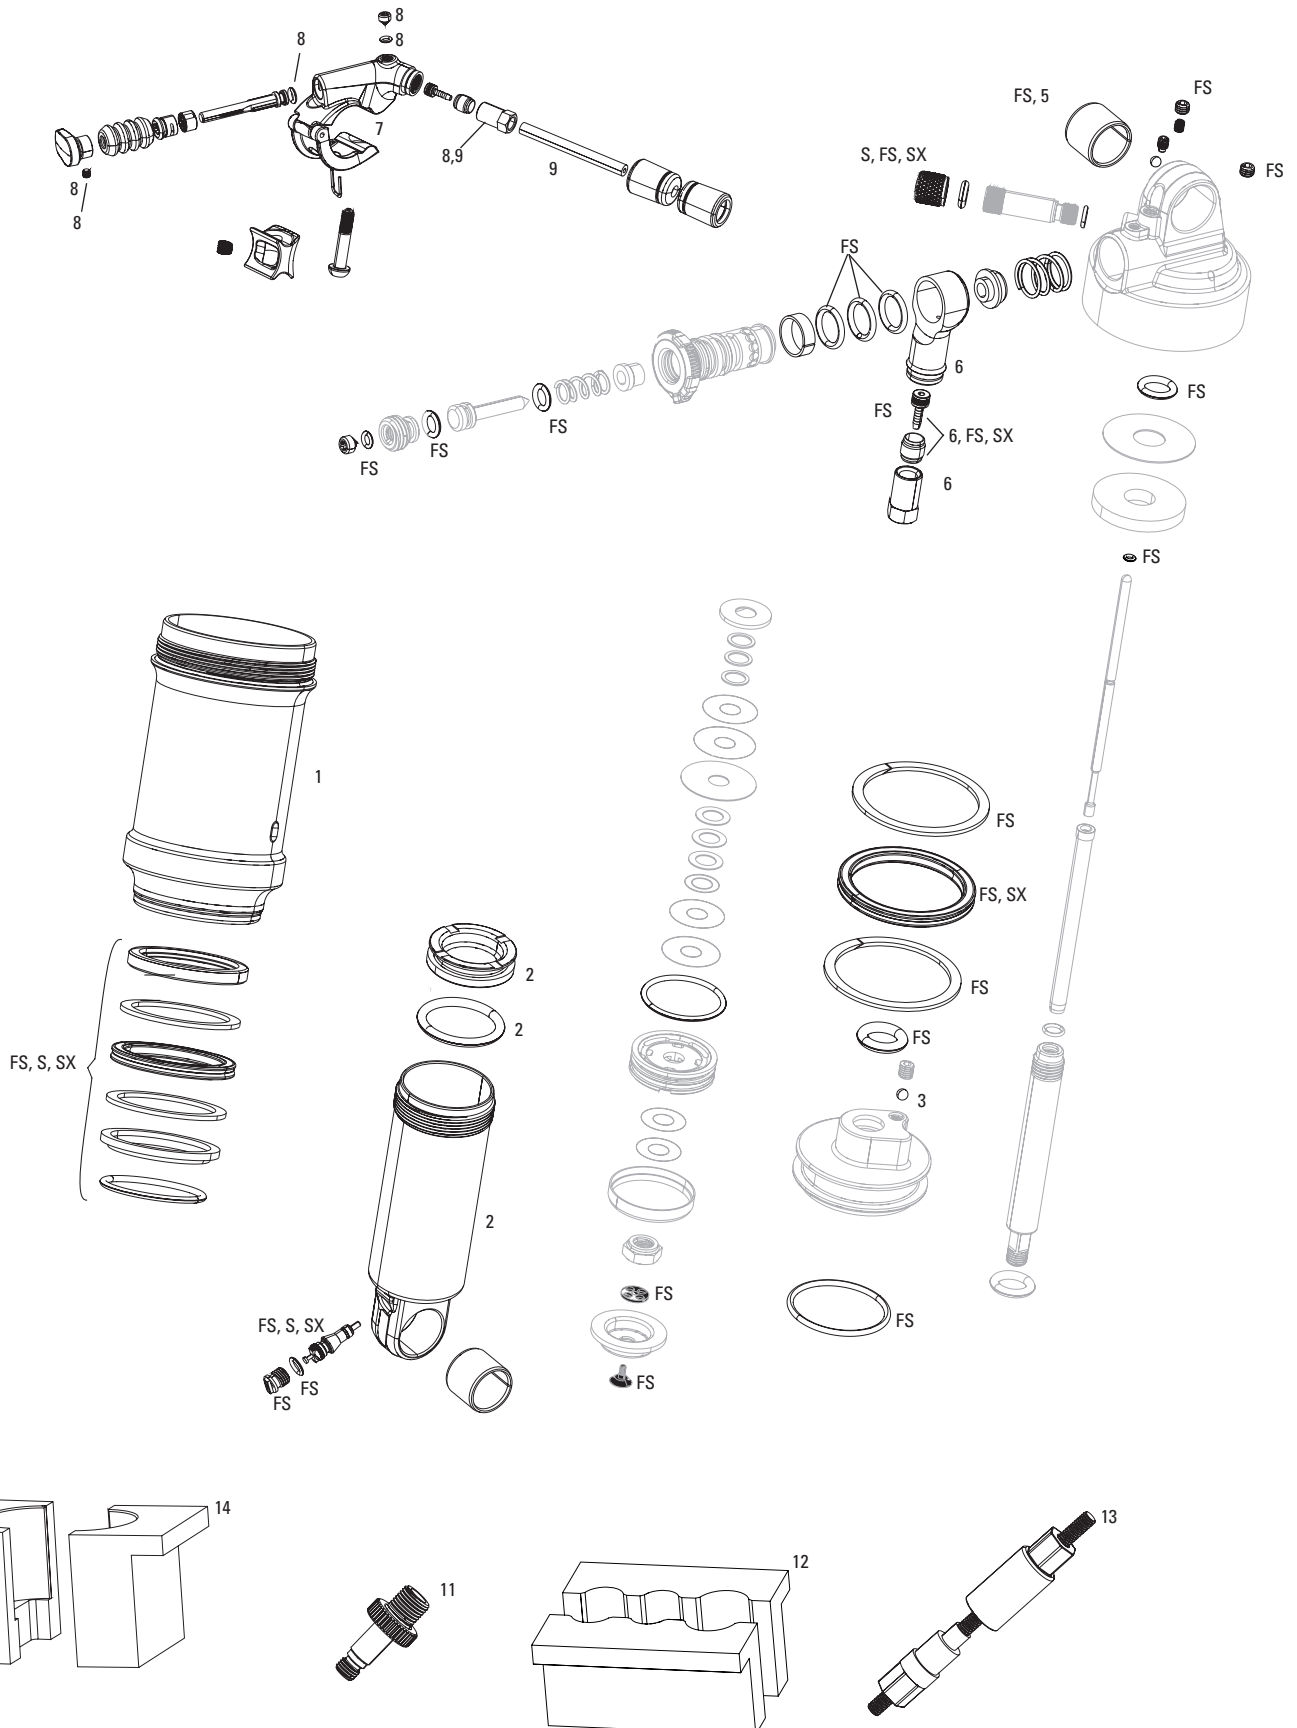

UPGRADES	
ns	00.4018.783.004 AIR CAN UPGRADE KIT - DEBONAIR 165X38 (INCLUDES AIR CAN, VOLUME SPACERS, SEALS & DECALS) - B1 & LATER (MONARCH 2014+/RT32013+)
ns	00.4018.783.005 AIR CAN UPGRADE KIT - DEBONAIR 184X44 (INCLUDES AIR CAN, VOLUME SPACERS, SEALS & DECALS) - B1 & LATER (MONARCH 2014+/RT32013+)
ns	00.4018.783.006 AIR CAN UPGRADE KIT - DEBONAIR 190/200X51 (INCLUDES AIR CAN, VOLUME SPACERS, SEALS & DECALS) - B1 & LATER (MONARCH 2014+/RT32013+)
ns	00.4018.783.007 AIR CAN UPGRADE KIT - DEBONAIR 200X57 (INCLUDES AIR CAN, VOLUME SPACERS, SEALS & DECALS) - B1 & LATER (MONARCH 2014+/RT32013+)
ns	00.4018.783.008 AIR CAN UPGRADE KIT - DEBONAIR 216X63 (INCLUDES AIR CAN, VOLUME SPACERS, SEALS & DECALS) - B1 & LATER (MONARCH 2014+/RT32013+)
SERVICE	
FS	11.4118.038.001 REAR SHOCK SERVICE KIT - FULL SERVICE MONARCH XX B1 (2014-2019)
S	00.4315.032.380 AM REAR SHOCK AIR CAN SERVICE KIT, 50 HOUR - (INCLUDES SEAL GREASE/OIL) - MONARCH B1 (PLUS,XX,RL) C1 (R,RT3) D1 (2014+)
S	00.4315.032.390 AM REAR SHOCK AIR CAN SERVICE KIT, 50 HOUR - (INCLUDES SEAL GREASE/OIL) - MONARCH HIGH VOLUME B1 (PLUS,XX,RL) C1 (R,RT3) (2014+)
S	00.4315.032.540 AM REAR SHOCK AIR CAN SERVICE KIT, BASIC - (INCLUDES SEAL GREASE/OIL) - MONARCH DEBONAIR (2014+)
AIR CAN	
ns	11.4418.001.001 REAR SHOCK SPARE PARTS AIR CAN WITH AUTOSAG BLACK MONARCH 197X48 2014
1	11.4118.033.008 REAR SHOCK AIR CAN ASSEMBLY - 152X31 (INCLUDES SEALS, 15W50 & DYNAMIC SEAL GREASE) - MONARCH B1 (PLUS, RL, XX), C1(R,RT,RT3) D1(RT3)
1	11.4118.033.009 REAR SHOCK AIR CAN ASSEMBLY - 165X38 (INCLUDES SEALS, 15W50 & DYNAMIC SEAL GREASE) - MONARCH B1 (PLUS, RL, XX), C1(R,RT,RT3) D1(RT3)
1	11.4118.033.010 REAR SHOCK AIR CAN ASSEMBLY - 184X44 (INCLUDES SEALS, 15W50 & DYNAMIC SEAL GREASE) - MONARCH B1 (PLUS, RL, XX), C1(R,RT,RT3) D1(RT3)
1	11.4118.033.011 REAR SHOCK AIR CAN ASSEMBLY - 190X51/200X51 (INCLUDES SEALS, 15W50 & DYNAMIC SEAL GREASE) - MONARCH B1 (PLUS, RL, XX), C1(R,RT,RT3) D1(RT3)
1	11.4118.033.012 REAR SHOCK AIR CAN ASSEMBLY - 200X57 (INCLUDES SEALS, 15W50 & DYNAMIC SEAL GREASE) - MONARCH B1 (PLUS, RL, XX), C1(R,RT,RT3) D1(RT3)
1	11.4118.033.013 REAR SHOCK AIR CAN ASSEMBLY - 216X63 (INCLUDES SEALS, 15W50 & DYNAMIC SEAL GREASE) - MONARCH B1 (PLUS, RL, XX), C1(R,RT,RT3) D1(RT3)
2	11.4118.033.014 REAR SHOCK AIR CAN ASSEMBLY - HIGH VOLUME 165X38 (INCLUDES SEALS, 15W50 & DYNAMIC SEAL GREASE) - MONARCH B1(PLUS, RL, XX), C1(R,RT,RT3)
2	11.4118.033.015 REAR SHOCK AIR CAN ASSEMBLY - HIGH VOLUME 190X51/200X51 (INCLUDES SEALS, 15W50 & DYNAMIC SEAL GREASE) - MONARCH B1(PLUS, RL, XX), C1(R,RT,RT3)
2	11.4118.033.016 REAR SHOCK AIR CAN ASSEMBLY - HIGH VOLUME 200X57 (INCLUDES SEALS, 15W50 & DYNAMIC SEAL GREASE) - MONARCH B1(PLUS, RL, XX), C1(R,RT,RT3)
2	11.4118.033.017 REAR SHOCK AIR CAN ASSEMBLY - HIGH VOLUME 216X63 (INCLUDES SEALS, 15W50 & DYNAMIC SEAL GREASE) - MONARCH B1(PLUS, RL, XX), C1(R,RT,RT3)
2	11.4118.033.028 REAR SHOCK AIR CAN ASSEMBLY - DEBONAIR 165X38 (INCLUDES DECALS, SEALS, 15W50 & DYNAMIC SEAL GREASE) - MONARCH B1(PLUS, RL, XX), C1(R,RT,RT3) D1(RT3)
2	11.4118.033.029 REAR SHOCK AIR CAN ASSEMBLY - DEBONAIR 184X44 (INCLUDES DECALS, SEALS, 15W50 & DYNAMIC SEAL GREASE) - MONARCH B1(PLUS, RL, XX), C1(R,RT,RT3) D1(RT3)
2	11.4118.033.030 REAR SHOCK AIR CAN ASSEMBLY - DEBONAIR 190X51/200X51 (INCLUDES DECALS, SEALS, 15W50 & DYNAMIC SEAL GREASE) - MONARCH B1(PLUS, RL, XX), C1(R,RT,RT3) D1(RT3)
2	11.4118.033.031 REAR SHOCK AIR CAN ASSEMBLY - DEBONAIR 200X57 (INCLUDES DECALS, SEALS, 15W50 & DYNAMIC SEAL GREASE) - MONARCH B1(PLUS, RL, XX), C1(R,RT,RT3) D1(RT3)
2	11.4118.033.032 REAR SHOCK AIR CAN ASSEMBLY - DEBONAIR 216X63 (INCLUDES DECALS, SEALS, 15W50 & DYNAMIC SEAL GREASE) - MONARCH B1(PLUS, RL, XX), C1(R,RT,RT3) D1(RT3)
DAMPER BODY	
3	11.4118.037.014 REAR SHOCK DAMPER BODY/IFP - FAST BLACK, 165X38 -MONARCH 2014+
3	11.4118.037.015 REAR SHOCK DAMPER BODY/IFP - FAST BLACK, 184X44 -MONARCH 2014+
3	11.4118.037.016 REAR SHOCK DAMPER BODY/IFP - FAST BLACK, 190X51 -MONARCH 2014+
3	11.4118.037.017 REAR SHOCK DAMPER BODY/IFP - FAST BLACK, 200X51 -MONARCH 2014+
3	11.4118.037.018 REAR SHOCK DAMPER BODY/IFP - FAST BLACK, 200X57 -MONARCH 2014+
3	11.4118.037.020 REAR SHOCK DAMPER BODY/IFP - FAST BLACK, 216X63 -MONARCH 2014+
3	11.4118.037.028 REAR SHOCK DAMPER BODY/IFP - FAST BLACK, 197X48 -MONARCH 2014-2015 CAMBER/RUMOR 29 (2013-2014)
DAMPER SHAFT	
19	11.4118.099.004 REAR SHOCK DAMPER SHAFT ASSEMBLY - (INCLUDES SHAFT, REB ADJ TUBE, O-RINGS) - MONARCH RL/RT (B1+), MONARCH XX (B1+), 152X31
19	11.4118.099.005 REAR SHOCK DAMPER SHAFT ASSEMBLY - (INCLUDES SHAFT, REB ADJ TUBE, O-RINGS) - MONARCH RL/RT (B1+), MONARCH XX (B1+), 165X38
19	11.4118.099.006 REAR SHOCK DAMPER SHAFT ASSEMBLY - (INCLUDES SHAFT, REB ADJ TUBE, O-RINGS) - MONARCH RL/RT (B1+), MONARCH XX (B1+), 184X44
19	11.4118.099.007 REAR SHOCK DAMPER SHAFT ASSEMBLY - (INCLUDES SHAFT, REB ADJ TUBE, O-RINGS) - MONARCH RL/RT (B1+), MONARCH XX (B1+), 190X51, 200X51
19	11.4118.099.008 REAR SHOCK DAMPER SHAFT ASSEMBLY - (INCLUDES SHAFT, REB ADJ TUBE, O-RINGS) - MONARCH RL/RT (B1+), MONARCH XX (B1+), 200X57, 203X57
19	11.4118.099.009 REAR SHOCK DAMPER SHAFT ASSEMBLY - (INCLUDES SHAFT, REB ADJ TUBE, O-RINGS) - MONARCH RL/RT (B1+), MONARCH XX (B1+), 216X63
19	11.4118.099.010 REAR SHOCK DAMPER SHAFT ASSEMBLY - (INCLUDES SHAFT, REB ADJ TUBE, O-RINGS) - MONARCH RL/RT (B1+), MONARCH XX (B1+), 222X66
SPARES	
4	11.4118.001.001 REAR SHOCK REBOUND KNOB KIT - (INCLUDES LEVER, SEALS, SPRING, DETENT BALL & SCREWS) - MONARCH XX A1-B1

MONARCH XX A1-A2 (2012-2013)

RS-MNR-XX-A1, RS-MNR-XX-A2

Xloc remote lever assembled, includes hose