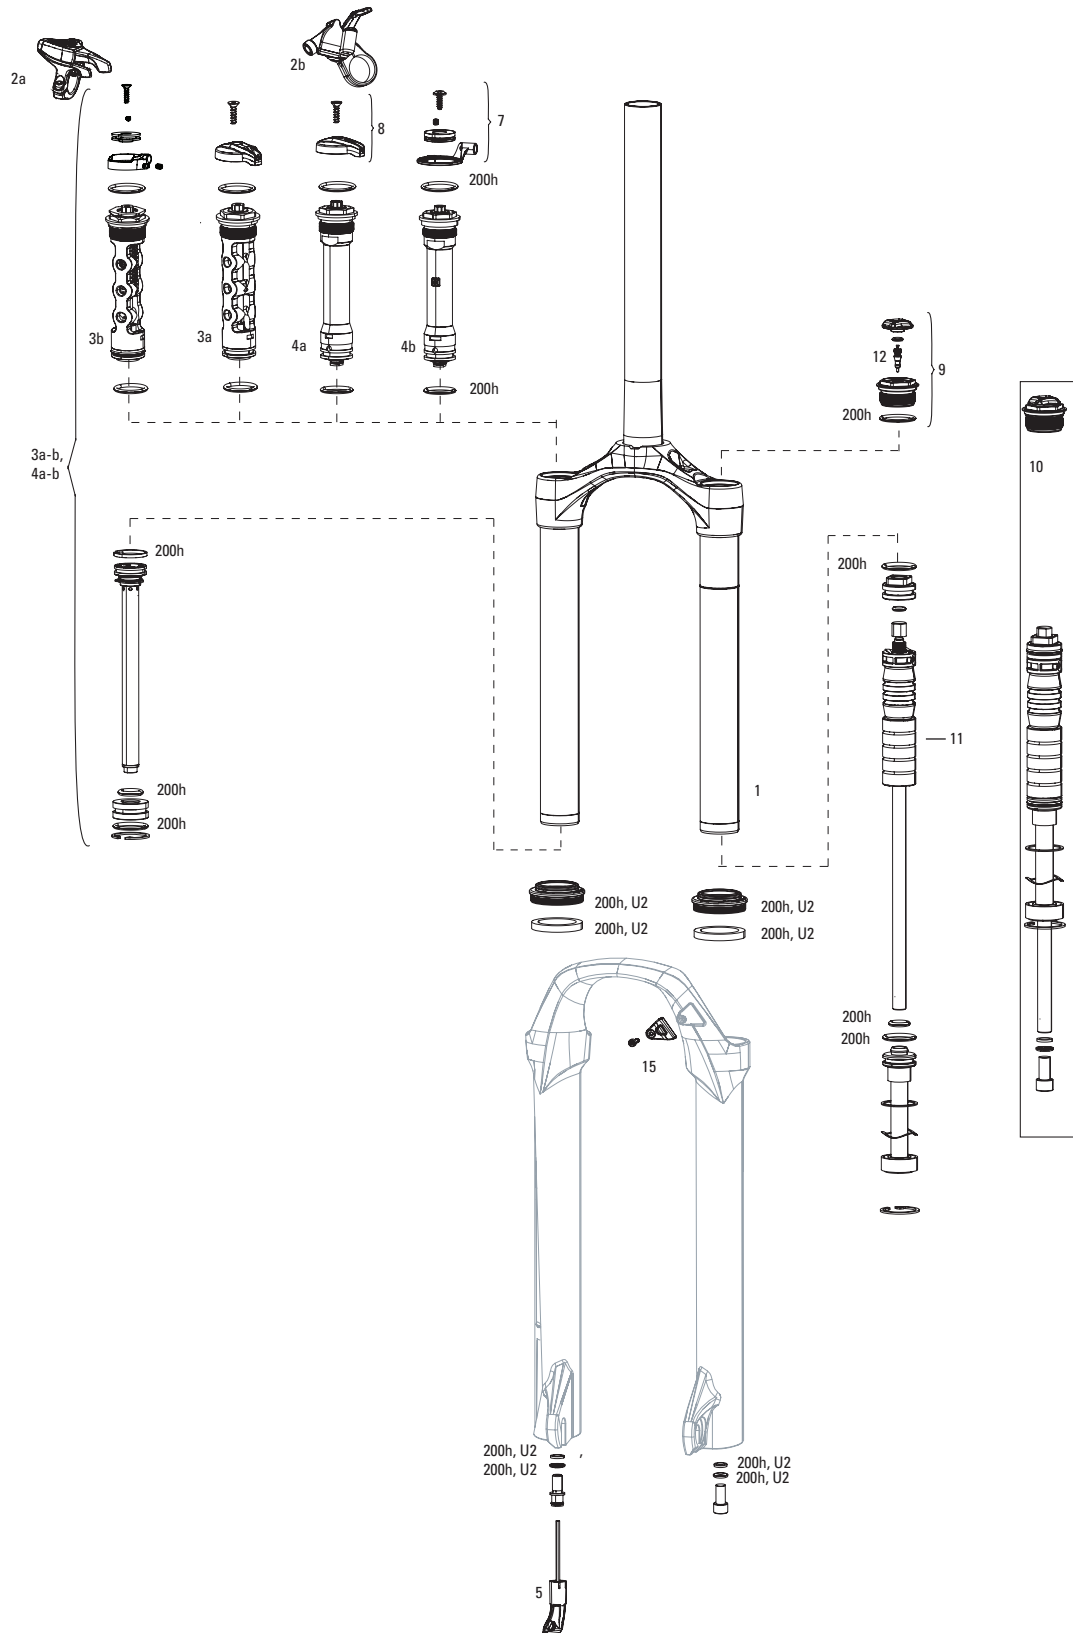

30 GOLD TK/RL A1-A2 (2016-2021)

FS-30G-TK-A1, FS-30G-RL-A1, FS-30G-RL-A2

Note:

1. 200H service kits include replaceable o-rings, glide rings, crush washers, crush washer retainers and wiper seals.
2. Decal and Maxle pages can be found in back of the catalog.

30 GOLD TK/RL A1-A2 (2016-2021)

FS-30G-TK-A1, FS-30G-RL-A1, FS-30G-RL-A2