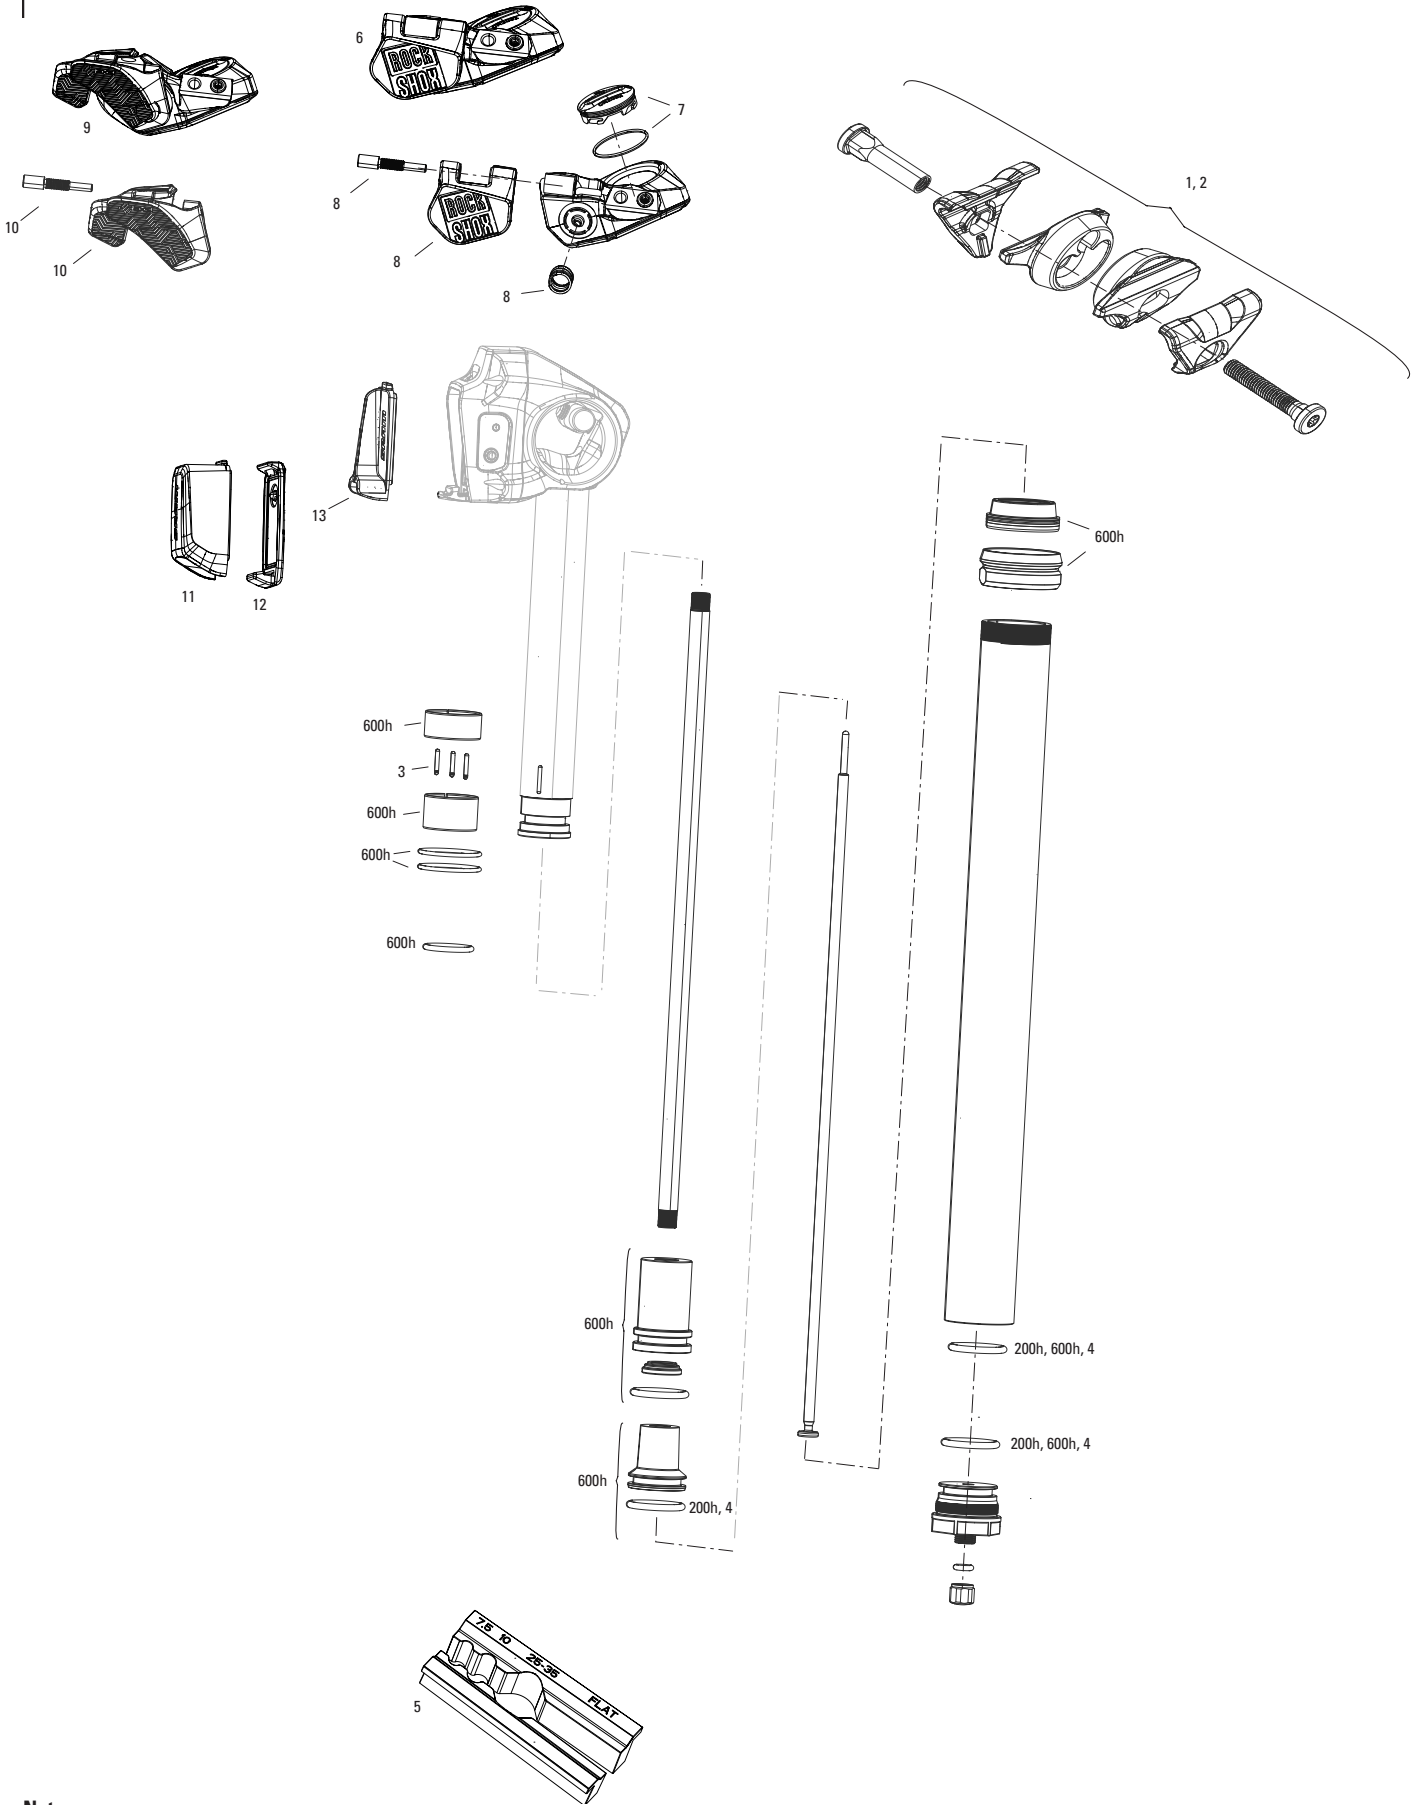

- 233-234 Maxle™
- 235 Decals
- 236 Fenders
- 237-241 OneLoc™ /PushLoc™/TwistLoc™/PopLoc™/XLoc™
- 242 Tools / Lubricants

MISCELLANEOUS

REVERB XPLR AXS A1 (2022+)

SP-RVB-XPLR-A1

Note:

1. The 2 button left controller lever does not fit the 1 button controller body.