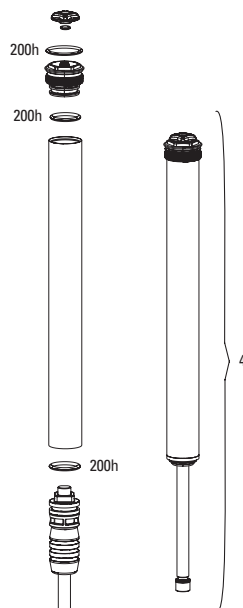

SEKTOR SILVER RL A2 (2017-2018)

FS-SKTS-RL-A2

Note:

1. All basic service kits include the following replaceable wear items: o-rings, glide rings, dust seals, and foam rings.
2. Convert from Crown Adjust to Remote Adjust: Remote compression damper, remote compression adjuster spool, cable clamp and remote lever assembly.
3. Thread Pitch is 0.8mm for Recon Silver C1 and Sektor Silver A2
4. Maximum Tire Diameter: 714mm Maximum Tire Width: 81mm
5. 32mm Boost lower legs use flangeless wiper seals.
6. 6 Decal and Maxle pages can be found in back of the catalog.