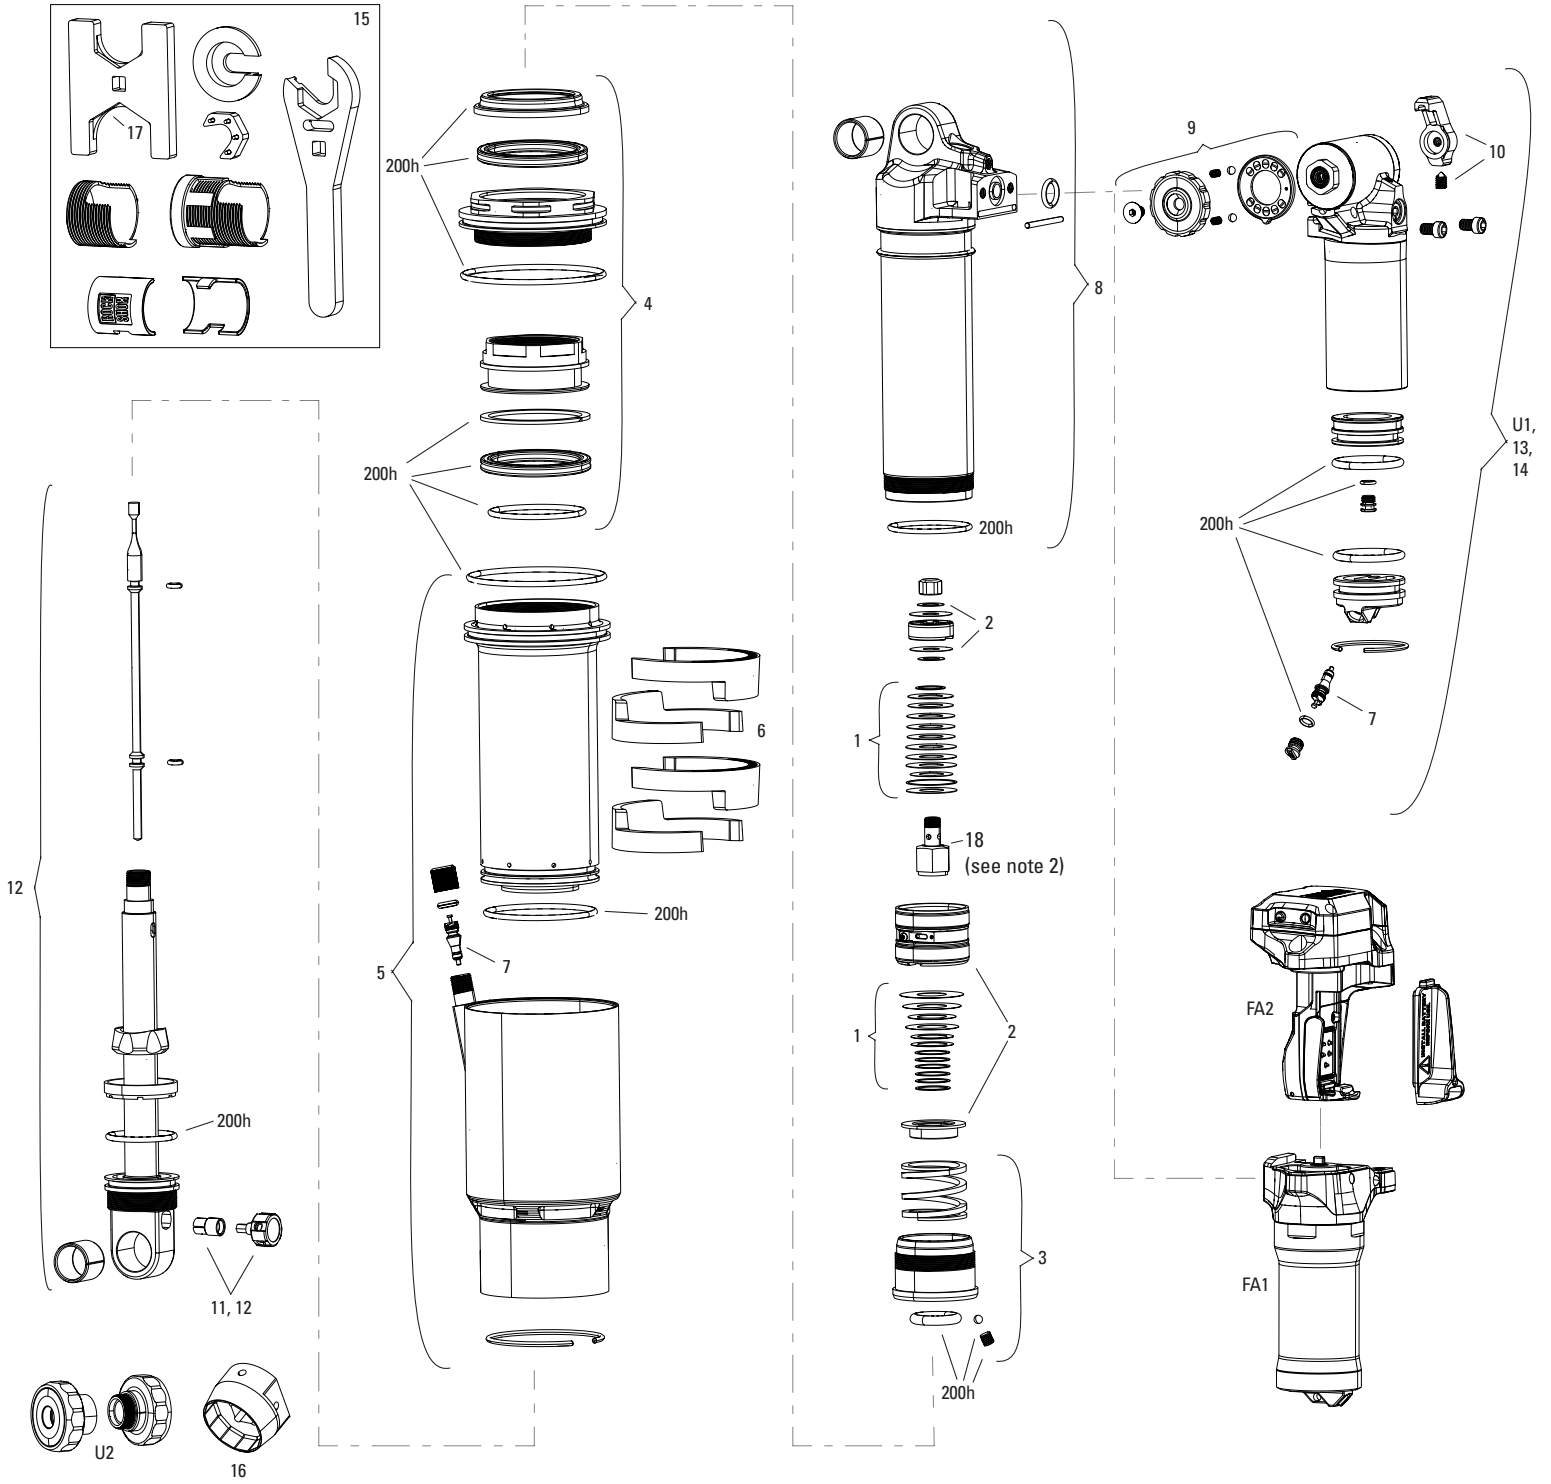

VIVID AIR C1 (2024+)

RS-VIVD-BSE-C1, RS-VIVD-SEL-C1, RS-VIVD-SELP-C1, RS-VIVD-ULT-C1, RS-VIVD-UDH-C1, RS-VIVD-UFA-C1

Note:

1. See the RockShox Rear Shock Piston Tuning Guide for detailed information regarding the shim stack order for the rebound and compression dampers
2. Travel change only recommended within root size ranges: 37.5-45, 47.5-55, 57.5-65, and 67.5-75. Travel change will result in incorrect sag gradients. Damper body, damper shaft, and air can are also REQUIRED if changing outside root size.