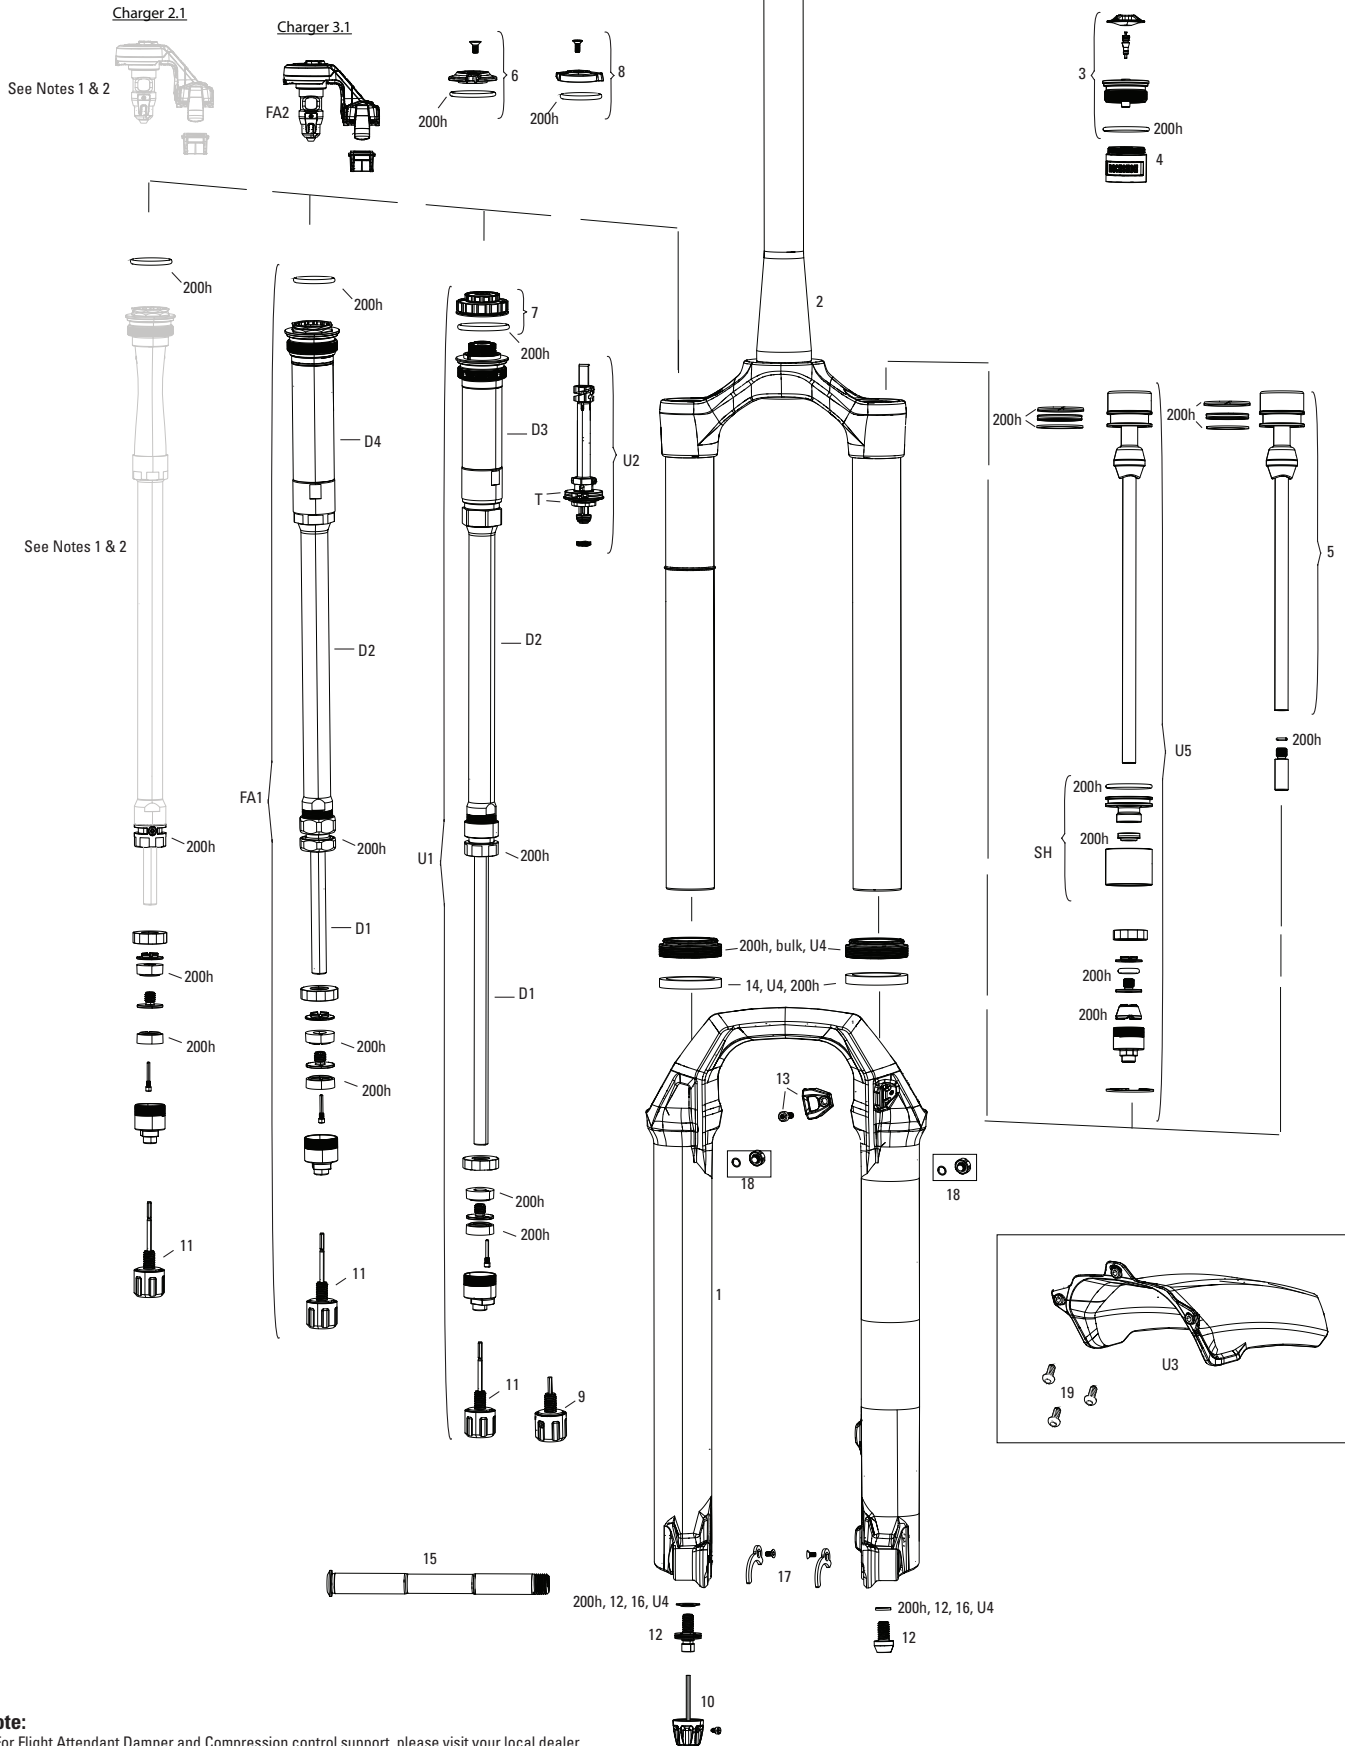

PIKE C1+ (2023+)

FS-PIKE-BSE-C1, FS-PIKE-SEL-C1, FS-PIKE-SELP-C1, FS-PIKE-ULT-C1, FS-PIKE-UFA-C1, FS-PIKE-SELP-C2, FS-PIKE-ULT-C2, FS-PIKE-UFA-C2

Note:
1. For Flight Attendant Damper and Compression control support, please visit your local dealer
2. Flight Attendant dampers and control modules are not cross compatible between Charger 2.1 and Charger 3.1. Damper and module must match or damage can occur.
3. Fender bolts are M3-5x11 (qty 3)

Return to Index