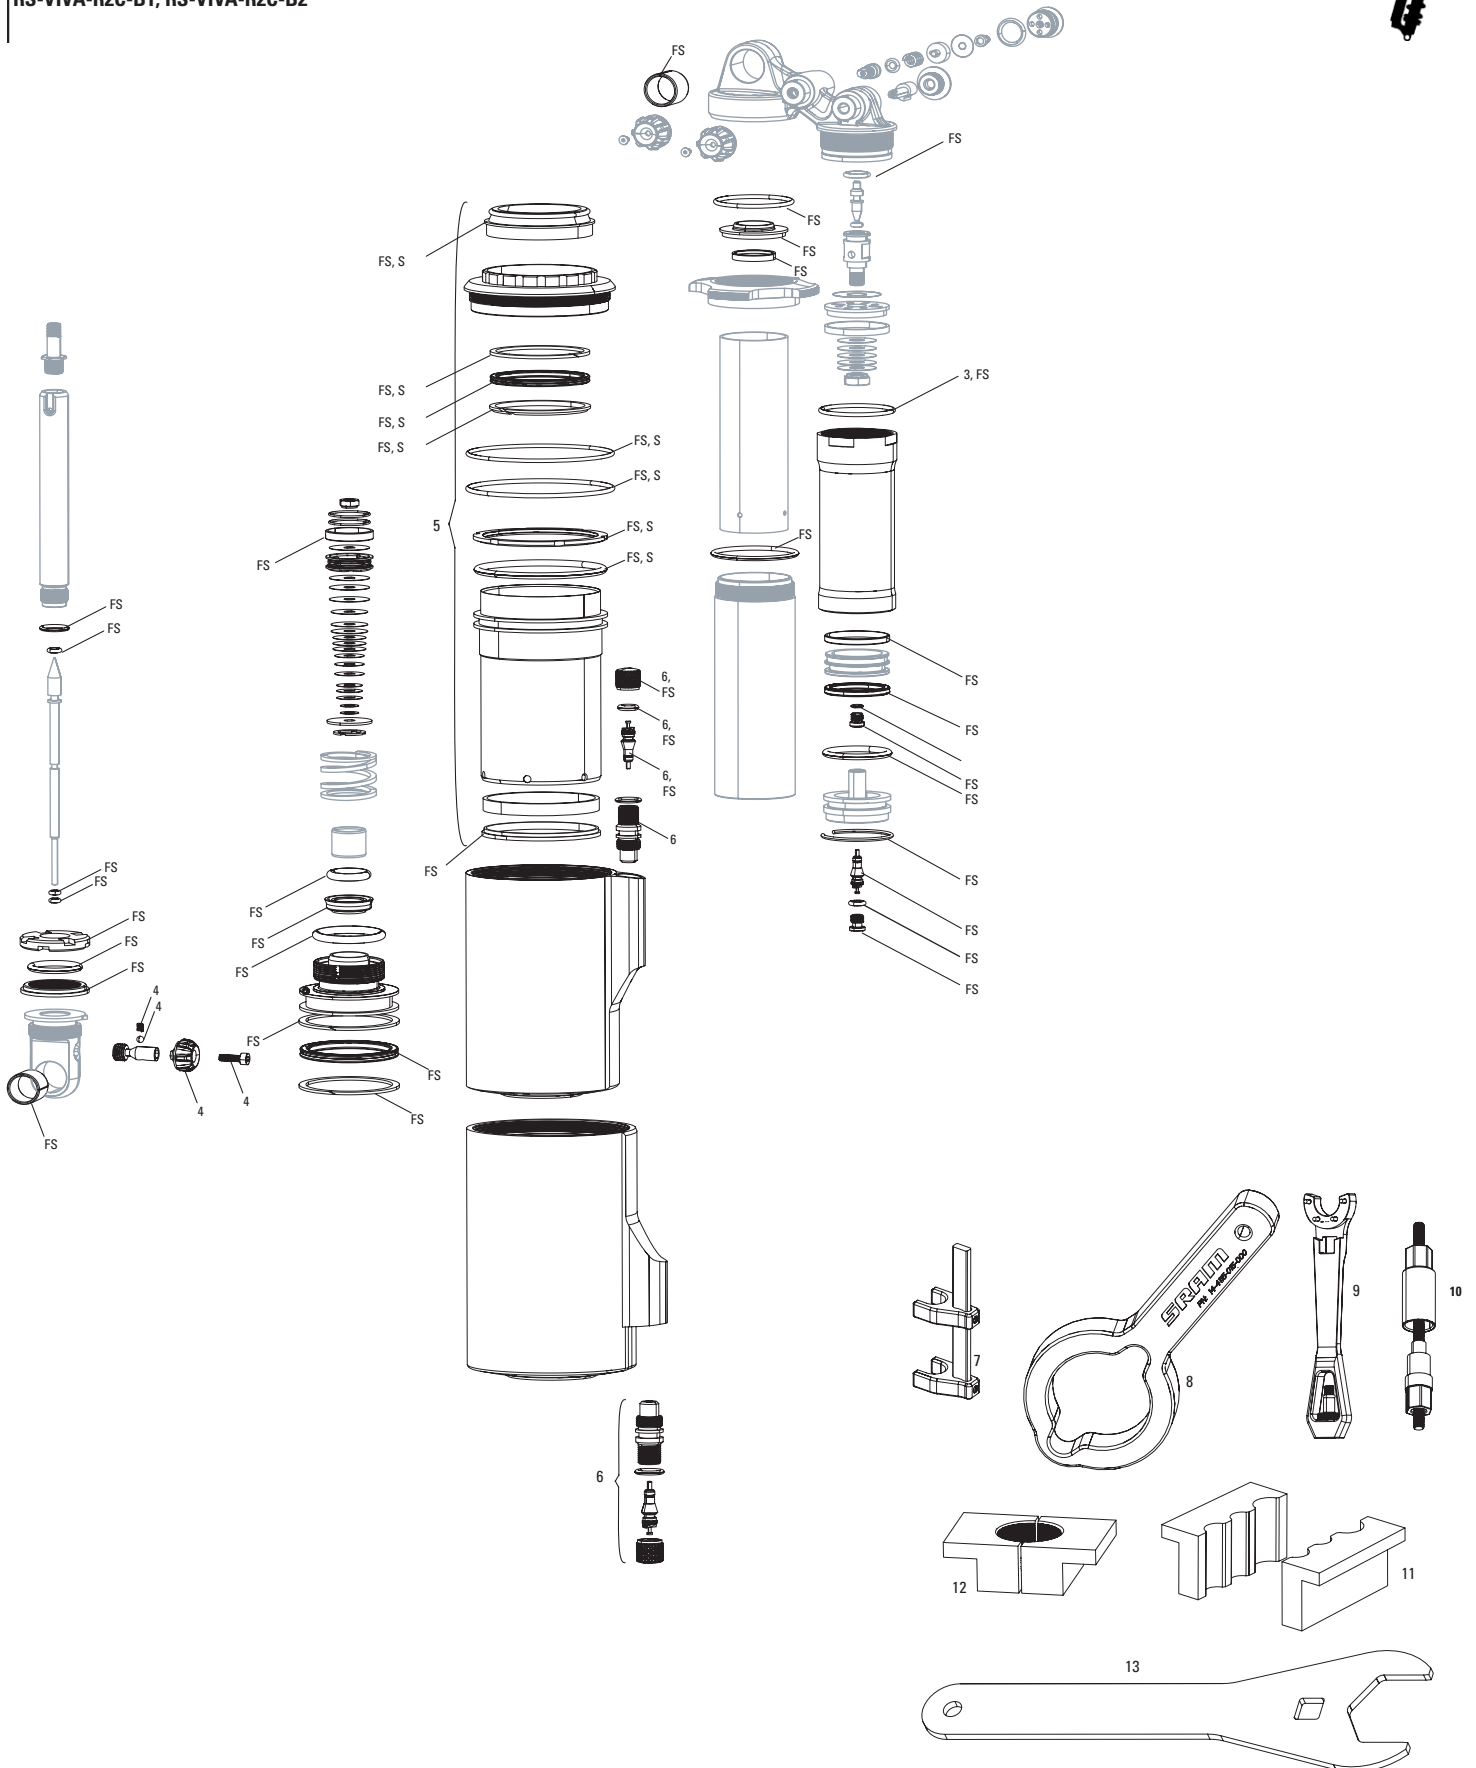

VIVID AIR B1-B2 (2014-2020)

RS-VIVA-R2C-B1, RS-VIVA-R2C-B2

- Note:**
1. Vivid air can wrench is required for air can removal. Vivid 31mm wrench is required for reservoir removal.
 2. Use '1/2"x1/2" Rear Shock Bushing/Mount Hardware Tool' to remove and install eyelet bushing and mounting hardware.
 3. All Air Can assemblies are fully assembled.