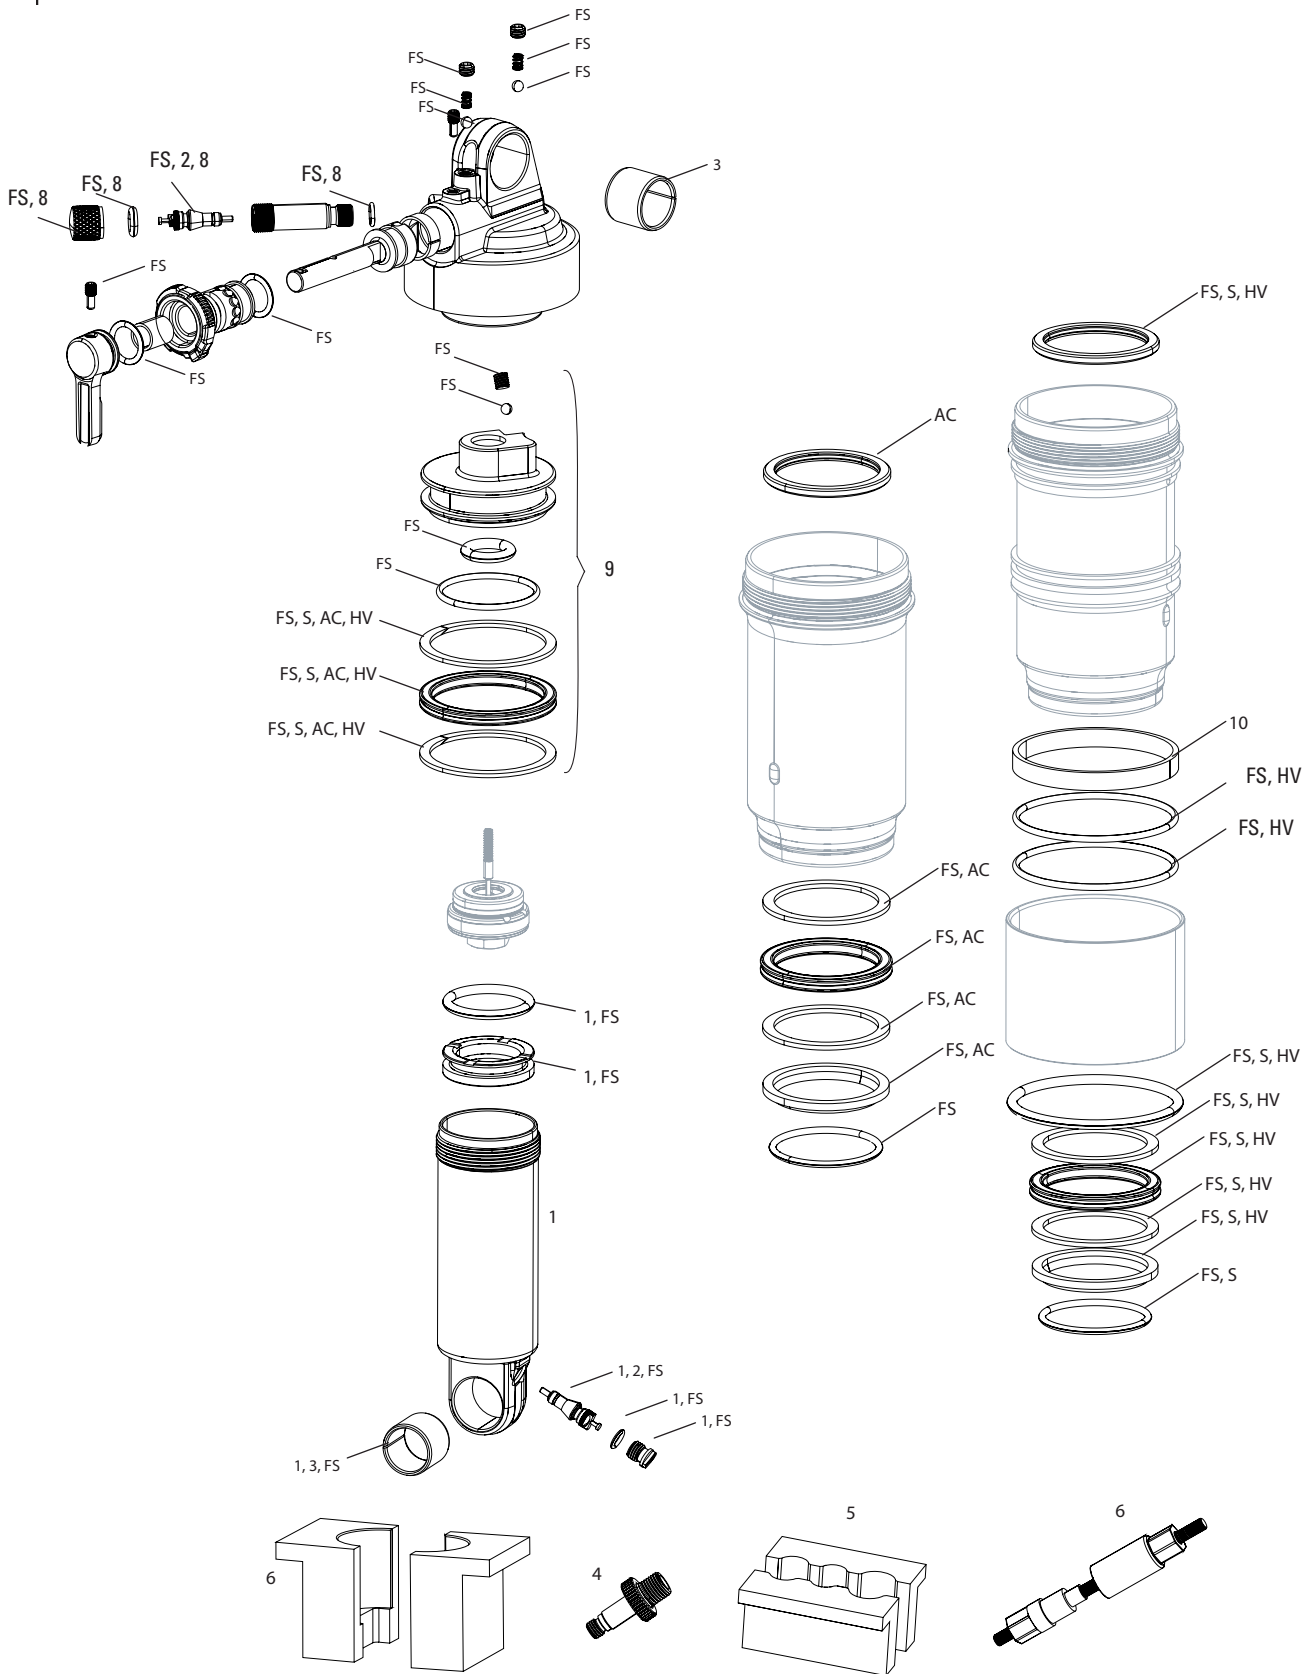

MONARCH RT3 B1 (2013)

RS-MNR-RT3-B1

Note:
1. 2013 Monarch RT3 parts, including air cans, are not compatible with pre-2013 Monarch rear shocks.
2. 2013 Monarch RT3 shaft and shaft adjuster rod are not serviceable. Do not attempt to disassemble.
3. Use 1/2"x1/2" Rear Shock Bushing/Mount Hardware Tool to remove and install eyelet bushing and mounting hardware.