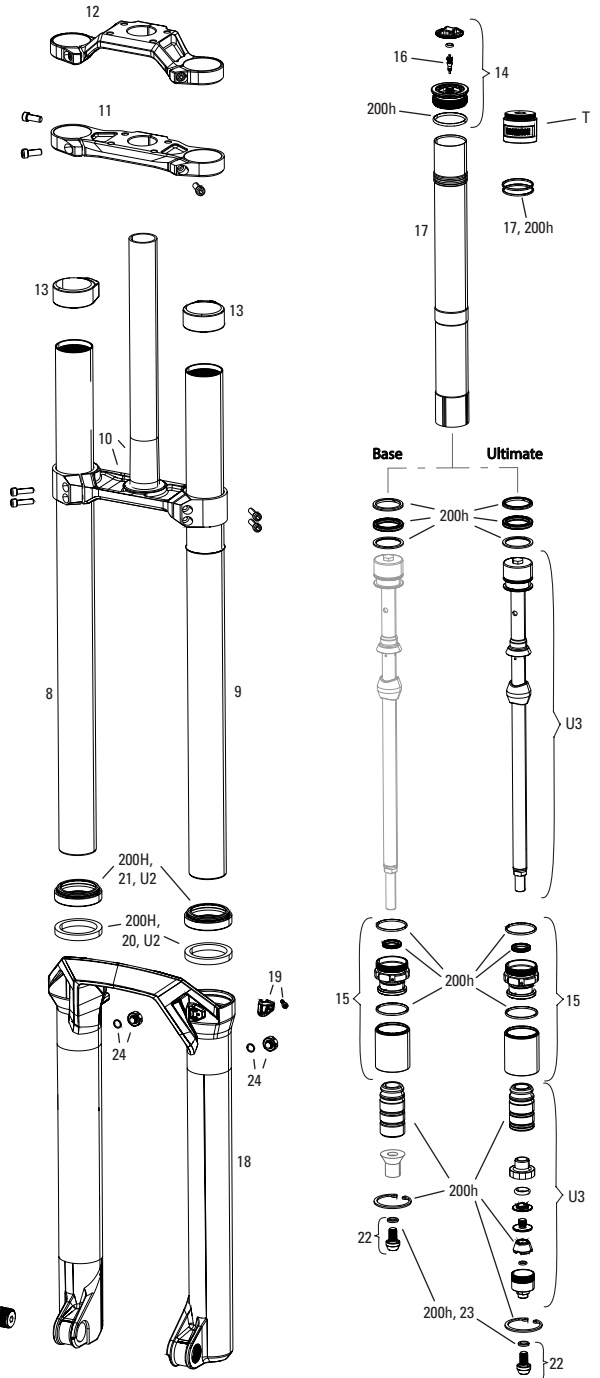

SPARES

bulk	11.4018.121.000	FORK DUST WIPER KIT - 38MM (QTY 20) - ZEB A1+ (2021+)/DOMAIN B1+ (2022+)
16	11.4018.126.000	FORK HUB ENDCAP ADAPTERS - (CONVERTS FROM 31MM TO 21MM FOR USE WITH NON-TORQUE CAP HUBS) - PIKE C1/LYRIK D1/ZEB A2 FLIGHT ATTENDANT (2023+)
17	11.4018.115.001	FORK HOSE CLAMP - GLOSS BLACK (INCLUDES CABLE CLAMP & SCREW) ZEB A1 (2021+), ZEB/PIKE/LYRIK FLIGHT ATTENDANT (2022+)
18	11.4018.116.001	FORK FOAM RING KIT - 38MM X 6MM (QTY 20) - ZEB A1+ (2021+)/DOMAIN B1+ (2022+)
19	11.4015.403.090	FORK SHAFT FASTENER KIT - (INCLUDES SHAFT BOLTS & CRUSH WASHERS) - REVELATION RC A1+/YARI CHR C A1+, LYRIK/PIKE/PIKE DJ/BOXXER/ZEB CHARGER A1+
20	11.4015.259.000	FORK CRUSH WASHERS - 8MM (QTY 50)
ns	11.4308.327.002	AIR VALVE KIT - SCHRADER CORE (QTY 2) - FORKS/SHOCKS/REVERB
ns	11.4018.059.000	FORK CALIPER SPACER KIT - 3S (ALLOWS FOR 203MM BRAKE ROTOR) - BOXXER B1+/ZEB A1+
ns	11.4118.107.000	SCHRADER AIR CAP - (INCLUDES CAP AND O-RING) - ROCKSHOX UNIVERSAL AIR CAP FOR FORKS AND SHOCKS
21	11.4018.131.000	FORK LOWER LEG PLUGS - (INCLUDES 2 PLUGS) - PIKE C1/LYRIK D1/ZEB A2 FLIGHT ATTENDANT (2023+), 38MM BOXXER D1+(2024+)
22	11.4018.135.000	FENDER BOLT KIT - M3-5X11MM BUTTON HEAD (QTY 5) - ZEB A1+, LYRIK D1+, PIKE C1+, DOMAIN B1+, SID C1+, BOXXER D1+

TOOLS/GREASE/FLUIDS

ns	00.4318.044.000	FORK LOWER LEG DUST SEAL INSTALLATION TOOL 38MM (FOR FLANGELESS AND FLANGED DUST SEALS)
ns	00.4315.023.010	HIGH-PRESSURE FORK/SHOCK PUMP (300 PSI MAX) ROCKSHOX
ns	00.4315.023.040	HIGH-PRESSURE FORK/SHOCK PUMP (300 PSI MAX) ROCKSHOX DIGITALGAUGE
ns	00.4315.022.010	REAR SHOCK SCHRADER VALVE REMOVAL TOOL ROCKSHOX
ns	11.4318.016.000	MAXIMA PLUSH DYNAMIC SUSPENSION LUBE LIGHT, 120ML BOTTLE (REPLACES 0W-30) - PIKE/REVELATION/LYRIK/YARI/BOXXER/ZEB/DOMAIN/REVERB XPLR/SHOCK AIR CANS
ns	11.4318.016.001	MAXIMA PLUSH DYNAMIC SUSPENSION LUBE LIGHT, 1 LITER BOTTLE (REPLACES 0W-30) - PIKE/REVELATION/LYRIK/YARI/BOXXER/ZEB/DOMAIN/REVERB XPLR/SHOCK AIR CANS
ns	11.4318.016.002	MAXIMA PLUSH DYNAMIC SUSPENSION LUBE HEAVY, 120ML BOTTLE - SID/SIDSL/RUDY/PIKE/LYRIK/ZEB - LOWER LEGS/AIR SPRINGS
ns	11.4318.016.003	MAXIMA PLUSH DYNAMIC SUSPENSION LUBE HEAVY, 1 LITER BOTTLE - SID/SIDSL/RUDY/PIKE/LYRIK/ZEB - LOWER LEGS/AIR SPRINGS
ns	00.4318.008.000	GREASE SRAM BUTTER 20ML SYRINGE, FRICTION REDUCING GREASE BY SLICKOLEUM - DOUBLE TIME HUB PAWLS, FORKS & REVERB SERVICE
ns	00.4318.008.001	GREASE SRAM BUTTER 1OZ CONTAINER, FRICTION REDUCING GREASE BY SLICKOLEUM - DOUBLE TIME HUB PAWLS, FORKS & REVERB SERVICE
ns	00.4318.008.003	GREASE SRAM BUTTER 500ML CONTAINER, FRICTION REDUCING GREASE BY SLICKOLEUM - RECOMMENDED FOR SRAM DOUBLE TIME HUBS & WHEELS, ROCKSHOX FORKS AND REVERB SERVICE
ns	11.4115.094.040	MAXIMA SUSPENSION OIL PLUSH, 7WT 1 LITER BOTTLE - REAR SHOCK/CHARGER DAMPER
ns	11.4115.094.030	MAXIMA SUSPENSION OIL PLUSH, 3WT 1 LITER BOTTLE - REAR SHOCK/CHARGER DAMPER
ns	00.4318.098.000	ROCKSHOX UNIVERSAL BLEED KIT (INCLUDES 2 SYRINGES, 2 STANDARD FITTINGS, CHARGER FITTING, AND REVERB BLEEDING EDGE FITTING)
ns	00.4318.007.000	ROCKSHOX CHARGER DAMPER STANDARD BLEED KIT (INCLUDES SYRINGE, CHARGER1 FITTING, STANDARD FITTING, SUSPENSION OIL 3W) - CHARGER/RACEDAY DAMPERS
ns	00.4318.012.013	ROCKSHOX GLASS FIBER REINFORCED NYLON NON-SCRATCH O-RING PICK TOOLS (QTY 5, FOR USE ON SUSPENSION PRODUCTS)

BOXXER BASE/ULTIMATE D1 (2024+)

FS-BXR-BSE-D1, FS-BXR-ULT-D1

Note:

1. Fender bolts are M3-5x11 (qty 4)
2. Only the Charger 3 RC2 damper found in the BoXXer Ultimate is upgradeable to Charger 3.1.