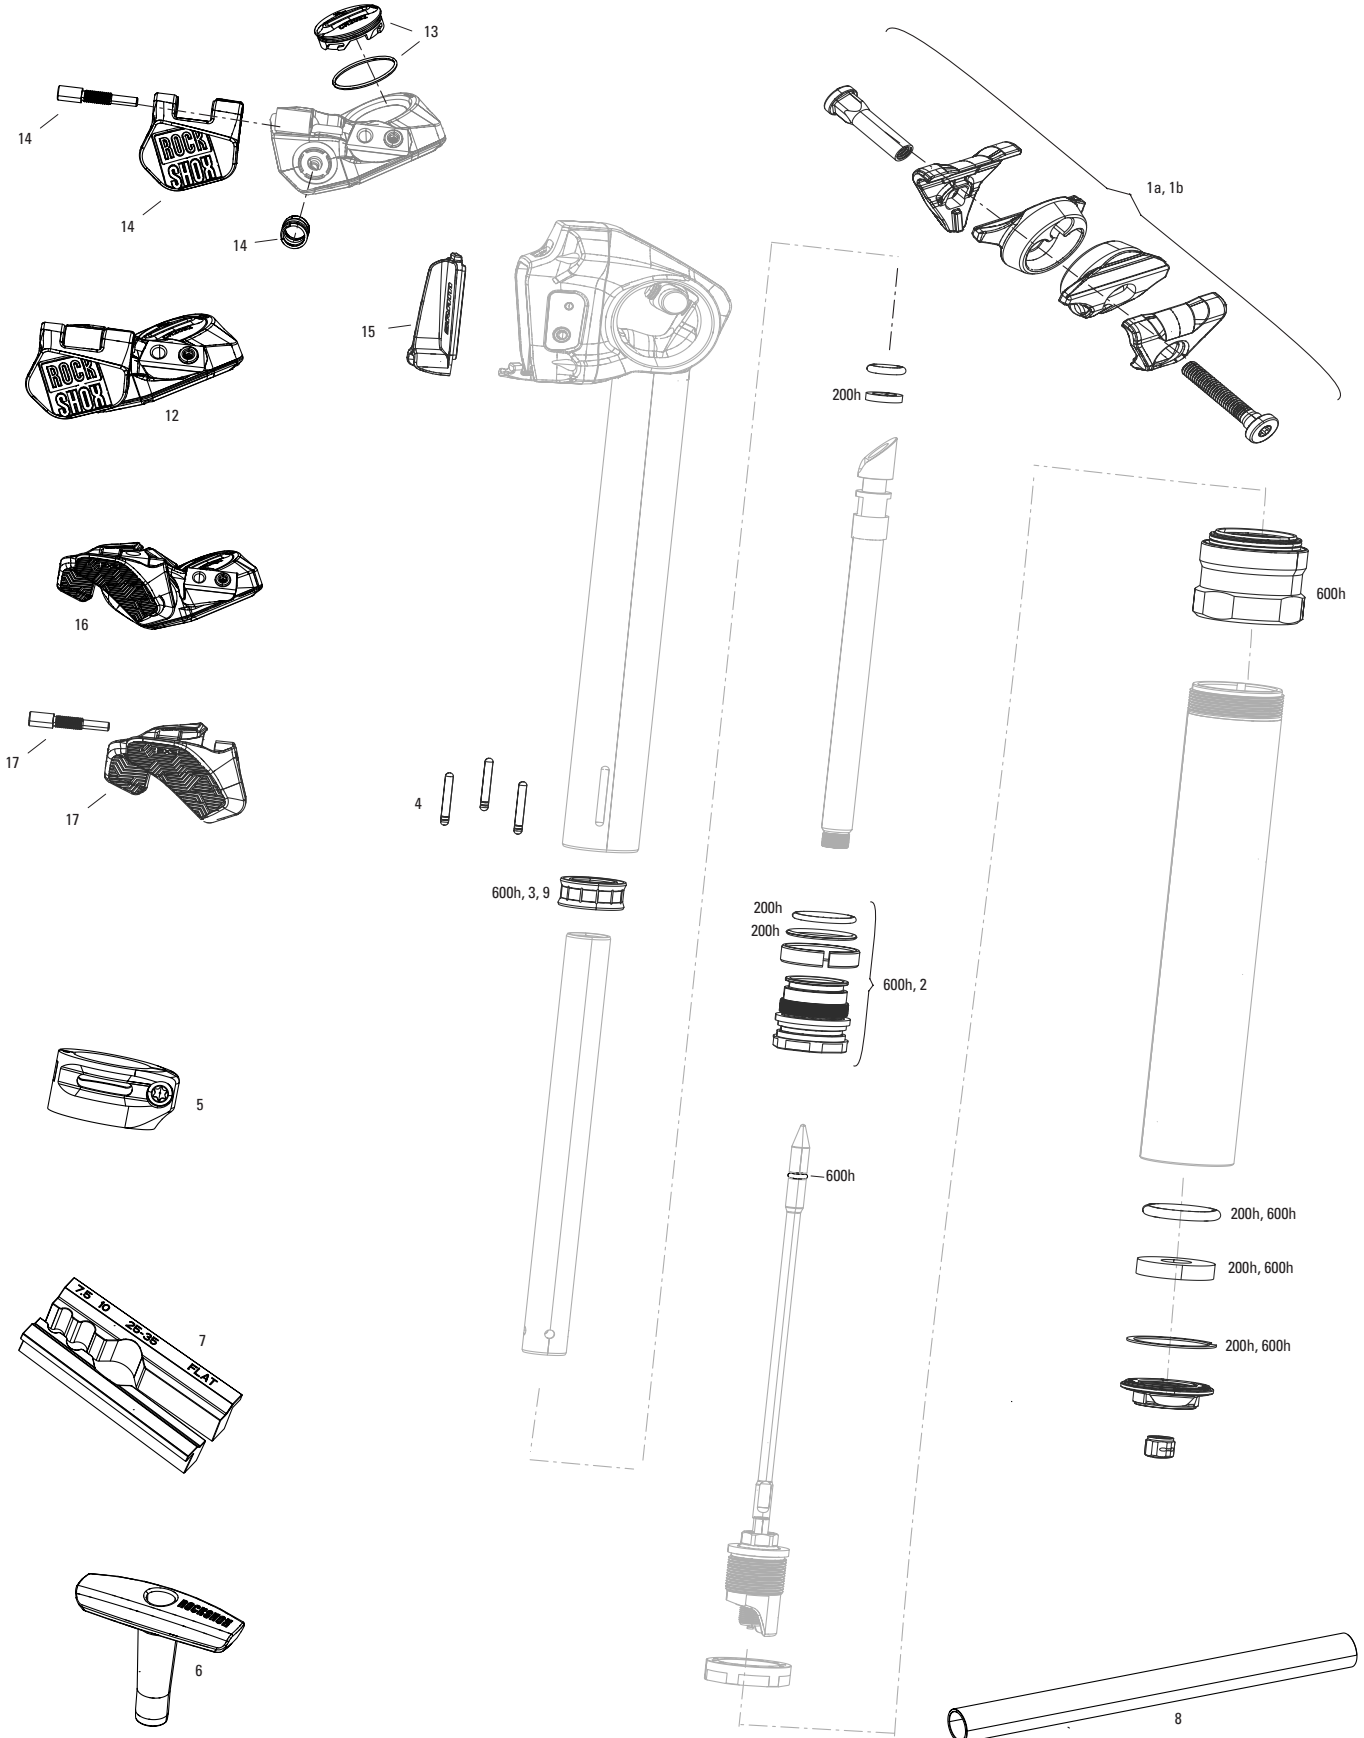

REVERB AXS A1-A2 (2020+)

SP-RVB-AXS-A1, SP-RVB-AXS-A2

Note:

1. Reverb AXS uses Serene Fluid
2. Reverb A1 and A2 are the same post. A1 included a controller and A2 does not.
3. The 2 button left controller lever does not fit the 1 button controller body.

REVERB AXS A1-A2 (2020+)

SP-RVB-AXS-A1, SP-RVB-AXS-A2

SERVICE

200h	11.6818.051.008	SEATPOST SERVICE KIT - 200 HOUR/1 YEAR SERVICE (INCLUDES FOAM RING, INNER SEALHEAD BUSHING, & O-RINGS) - REVERB AXS A1-A2
600h	11.6818.051.001	SEATPOST SERVICE KIT - 600 HOUR/3 YEAR SERVICE (INCLUDES IFP, SEALHEAD ASSEMBLY, AND TOPCAP ASSEMBLY; REQUIRES OIL HEIGHT TOOL & IFP HEIGHT TOOL) REVERB AXS A1-A2

SPARES

1a	11.6818.054.000	SEATPOST POST CLAMP KIT - (INCLUDES CLAMP, NUTS & BOLTS) - REVERB AXS A1-A2 (2020+)/AXS XPLR A1 (2022+)
1b	11.6818.054.002	SEATPOST POST CLAMP KIT - FITS 10MM OVAL SADDLE RAILS (INCLUDES CLAMP, NUTS & BOLTS) - REVERB AXS A1-A2 (2020+)/AXS XPLR A1 (2022+)
2	11.6818.033.000	SEATPOST INNER SEALHEAD - (CONTAINS SEALHEAD WITH BUSHINGS, O-RINGS, WIPER SEAL, RETAINING RING) - REVERB STEALTH B1(2017), REVERB AXS A1-A2 (2020+)
3	11.6818.053.000	SEATPOST IFP - GREY (INTERNAL FLOATING PISTON (QTY 1) - REVERB/REVERB STEALTH A1-C1, REVERB AXS A1-A2
4	11.6818.035.000	SEATPOST BRASS KEYS - SIZE 0 (QTY 12) - REVERB/REVERB STEALTH A1- C1, REVERB AXS A1-A2 (2020+)
4	11.6818.035.001	SEATPOST BRASS KEYS - SIZE 3 (QTY 12) - REVERB/REVERB STEALTH A1- C1, REVERB AXS A1-A2 (2020+)
4	11.6818.035.002	SEATPOST BRASS KEYS - SIZE 4 (QTY 12) - REVERB/REVERB STEALTH A1- C1, REVERB AXS A1-A2 (2020+)
4	11.6818.035.003	SEATPOST BRASS KEYS - SIZE 5 (QTY 12) - REVERB/REVERB STEALTH A1- C1, REVERB AXS A1-A2 (2020+)
4	11.6818.035.004	SEATPOST BRASS KEYS - SIZE 6 (QTY 12) - REVERB/REVERB STEALTH A1- C1, REVERB AXS A1-A2 (2020+)
4	11.6818.037.000	SEATPOST BRASS KEYS - SIZE 0 (QTY 3) - REVERB/REVERB STEALTH A1- C1, REVERB AXS A1-A2 (2020+)
4	11.6818.037.001	SEATPOST BRASS KEYS - SIZE 3 (QTY 3) - REVERB/REVERB STEALTH A1- C1, REVERB AXS A1-A2 (2020+)
4	11.6818.037.002	SEATPOST BRASS KEYS - SIZE 4 (QTY 3) - REVERB/REVERB STEALTH A1- C1, REVERB AXS A1-A2 (2020+)
4	11.6818.037.003	SEATPOST BRASS KEYS - SIZE 5 (QTY 3) - REVERB/REVERB STEALTH A1- C1, REVERB AXS A1-A2 (2020+)
4	11.6818.037.004	SEATPOST BRASS KEYS - SIZE 6 (QTY 3) - REVERB/REVERB STEALTH A1- C1, REVERB AXS A1-A2 (2020+)
5	00.6818.006.000	REVERB ENDURO HEIGHT COLLAR SILVER

TOOLS/GREASE/FLUIDS

ns	00.4318.008.002	GREASE ROCKSHOX DYNAMIC SEAL GREASE (PTFE) 1OZ - RECOMMENDED FOR SERVICING REAR SHOCKS & FORKS
ns	00.4318.008.004	GREASE ROCKSHOX DYNAMIC SEAL GREASE 500ML - RECOMMENDED FOR SERVICING REAR SHOCKS & FORKS
ns	11.4115.094.050	MAXIMA SEAT POST FLUID SERENE, 16 OZ BOTTLE (REVERB POST ONLY, NOT FOR USE IN REMOTE) - REVERB POST C1/AXS A1-A2
ns	00.4315.023.010	HIGH-PRESSURE FORK/SHOCK PUMP (300 PSI MAX) ROCKSHOX
ns	00.4315.022.010	REAR SHOCK SCHRADER VALVE REMOVAL TOOL ROCKSHOX
6	00.6818.044.000	SEATPOST VENT VALVE TOOL - REVERB AXS A1-A2/REVERB C1
7	00.6818.045.000	SEATPOST VISE BLOCKS - 7.5MM,10MM, 25-35MM (USED FOR REVERB SERVICE) - REVERB AXS A1-A2/REVERB A1-B1/REVERB STEALTH A2-C1
8	00.6818.043.000	SEATPOST IFP HEIGHT TOOL (210MM LENGTH) - REVERB AXS A1-A2/REVERB A1-B1/REVERB STEALTH A2-C1
ns	00.4318.012.013	ROCKSHOX GLASS FIBER REINFORCED NYLON NON-SCRATCH O-RING PICK TOOLS (QTY 5, FOR USE ON SUSPENSION PRODUCTS)

TACKLEBOX AND BULK SPARES

9	11.6818.053.001	SEATPOST IFP - GREY (INTERNAL FLOATING PISTON (QTY 10) - REVERB/REVERB STEALTH A1-C1, REVERB AXS A1-A2

REMOTE