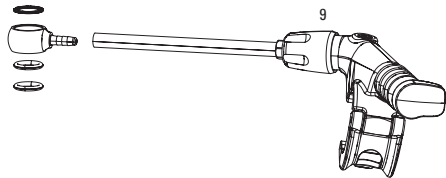

MONARCH XX B1-C2 (2014-2022)

RS-MNR-XX-B1, RS-MNR-XX-C1, RS-MNR-XX-C2

MONARCH XX B1-C2 (2014-2022)

RS-MNR-XX-B1, RS-MNR-XX-C1, RS-MNR-XX-C2