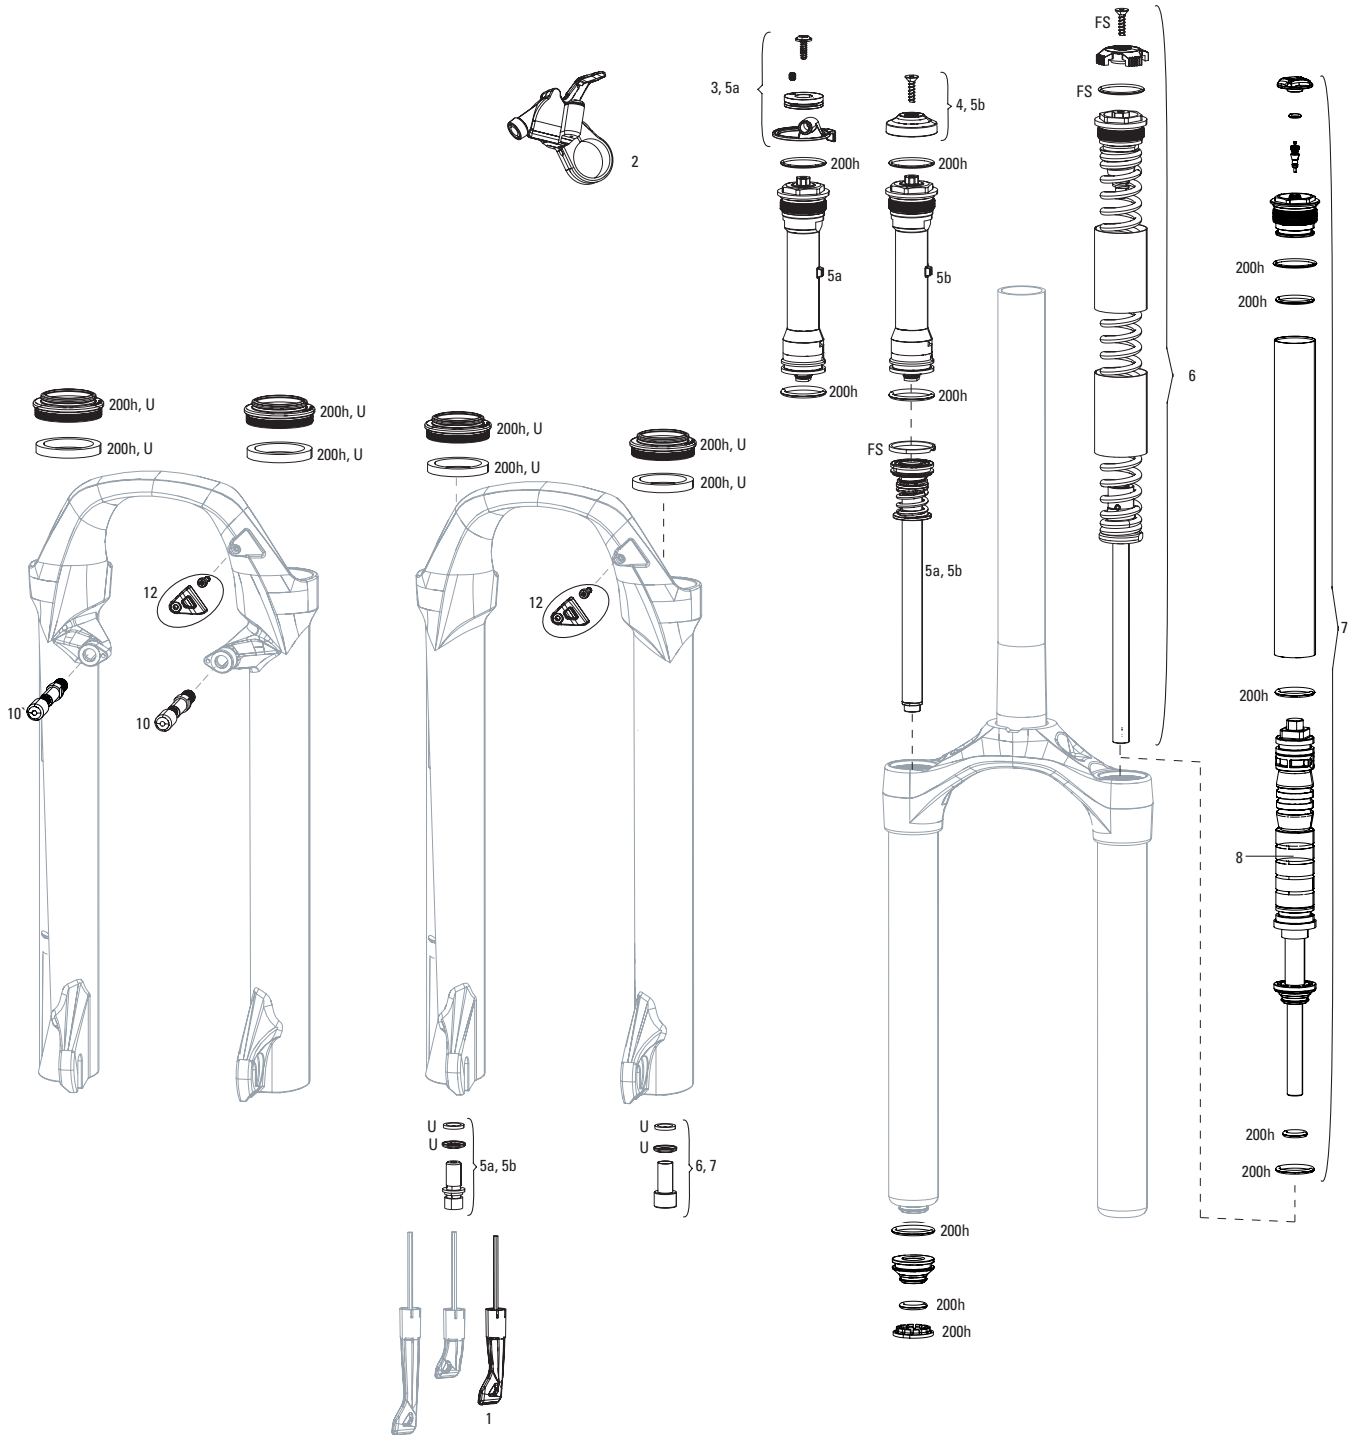

30 SILVER A1-A2 (2016-2021)

FS-30S-TK-A1, FS-30S-TK-A2, FS-30S-TK-A3, FS-30S-TK-A4, FS-30S-TK-A5

Note:

- 1. 200H service kits include replaceable o-rings, glide rings, crush washers, crush washer retainers and wiper seals.
- 2. Decal page can be found in back of the catalog.
- 3. A3 Spring Internals and Damper Internals (8mm thread pitch) are not compatible with A1-A2 30 Silver (1.0mm thread pitch)