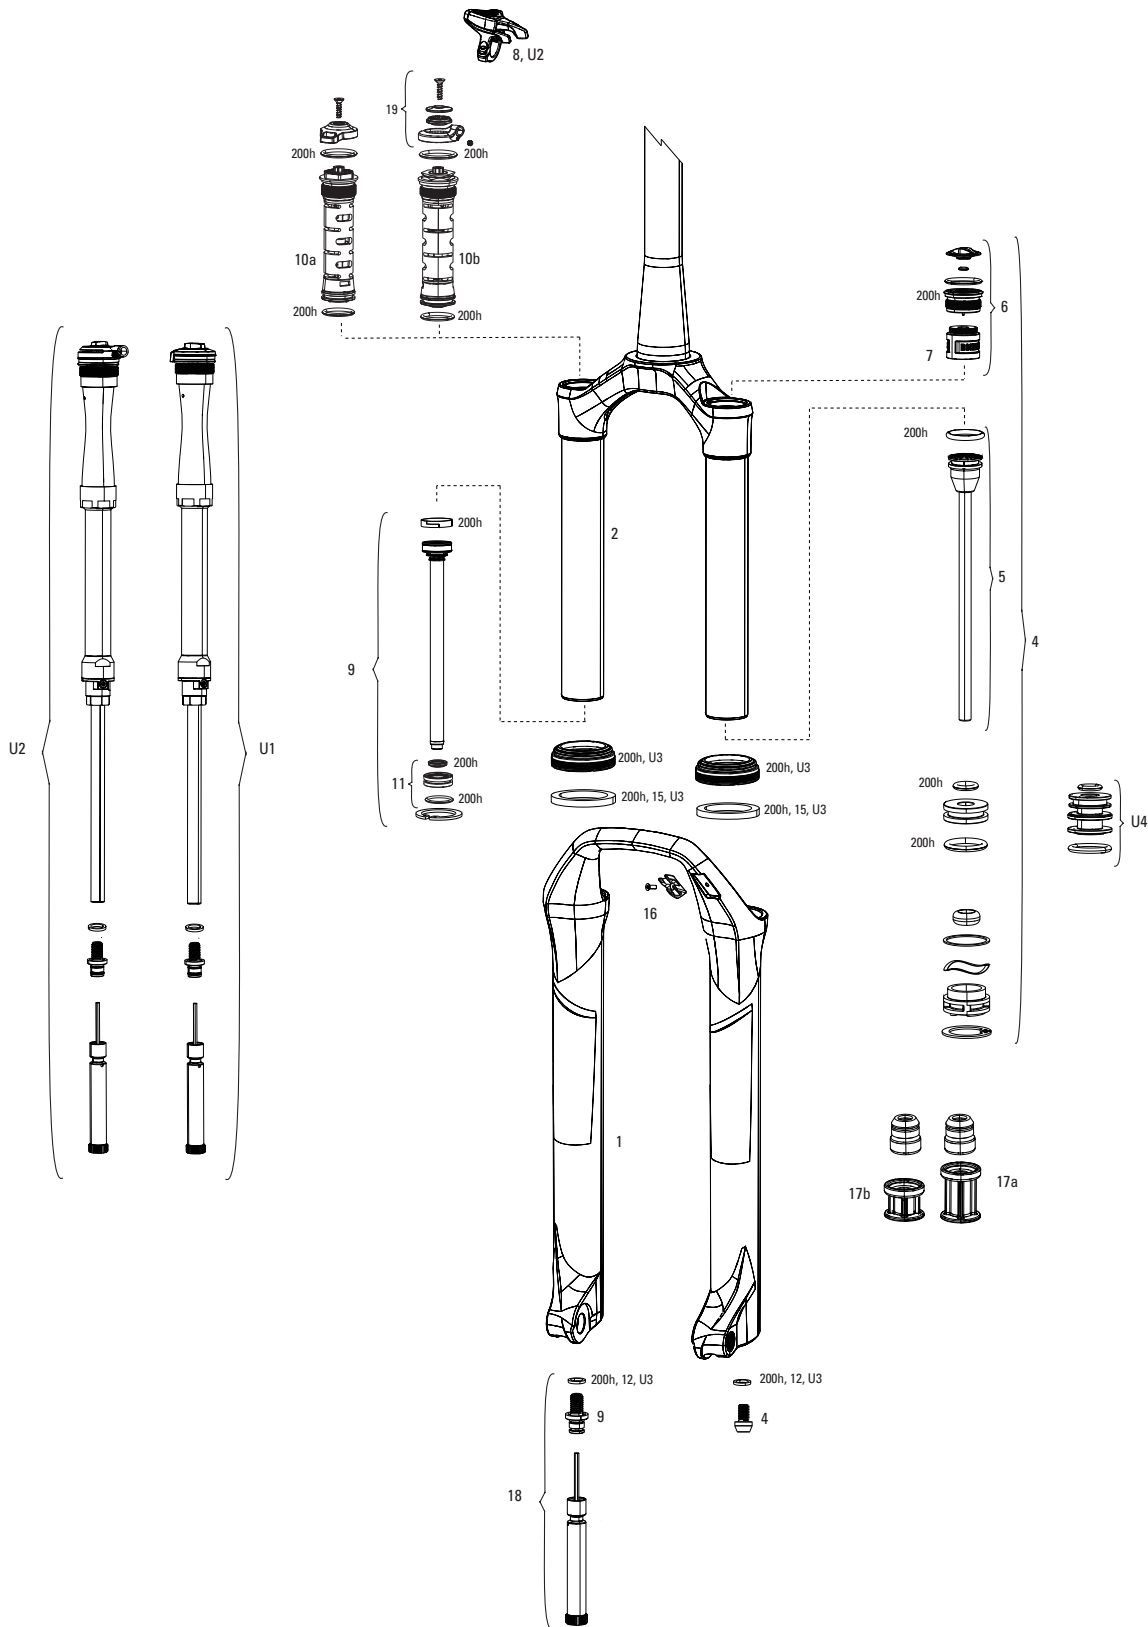

REBA-10 Boost - A7-A9 (2018-2025)

FS-REBA-10B-A7, FS-REBA-10B-A8, FS-REBA-10B-A9

Note:

- 1. Reba-10 max travel is 100mm.
- 2. Reba-10 Boost stock configurations were 80, 90 and 100mm.
- 3. Convert from Crown Adjust to Cable Remote Adjust: complete damper upgrade kit
- 4. Decal and Maxle pages can be found in back of the catalog.
- 5. Part descriptions on the following page that include a "B" are specifically for "Boost" forks. Parts that include an "NB" are specifically for "non-Boost" forks. Parts without either designation are compatible with both Boost and non-Boost forks.