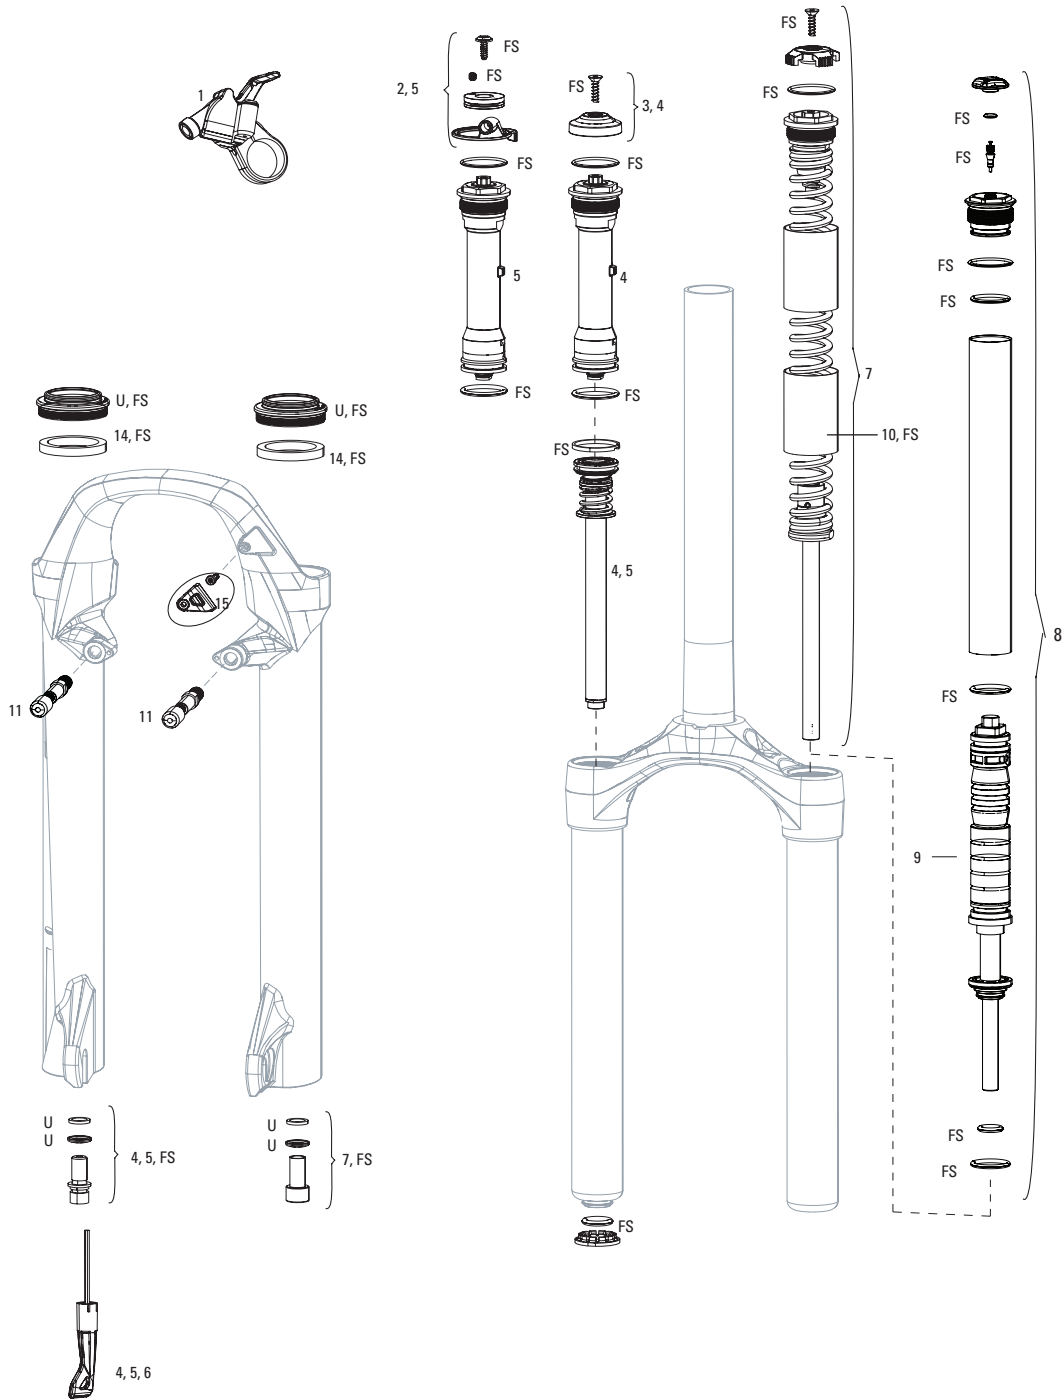

XC30 A1-A3 (2012-2015)

FS-XC30-TK-A1, FS-XC30-TK-A2, FS-XC30-TK-A3

Note:

1. If your 29" 80mm travel fork CSU measures 321 +/-2 from the top of the crown to the bottom of the stanchion, you will need to use Air Spring 11.4018.010.152
2. Full service kits include replaceable o-rings, glide rings, retaining rings, crush washers, crush washer retainers and shaft bolts/nuts. Not all service parts are pictured. All basic service kits include the following replaceable wear items: o-rings, glide rings, dust seals, and foam rings.
3. Decal page can be found in back of the catalog.