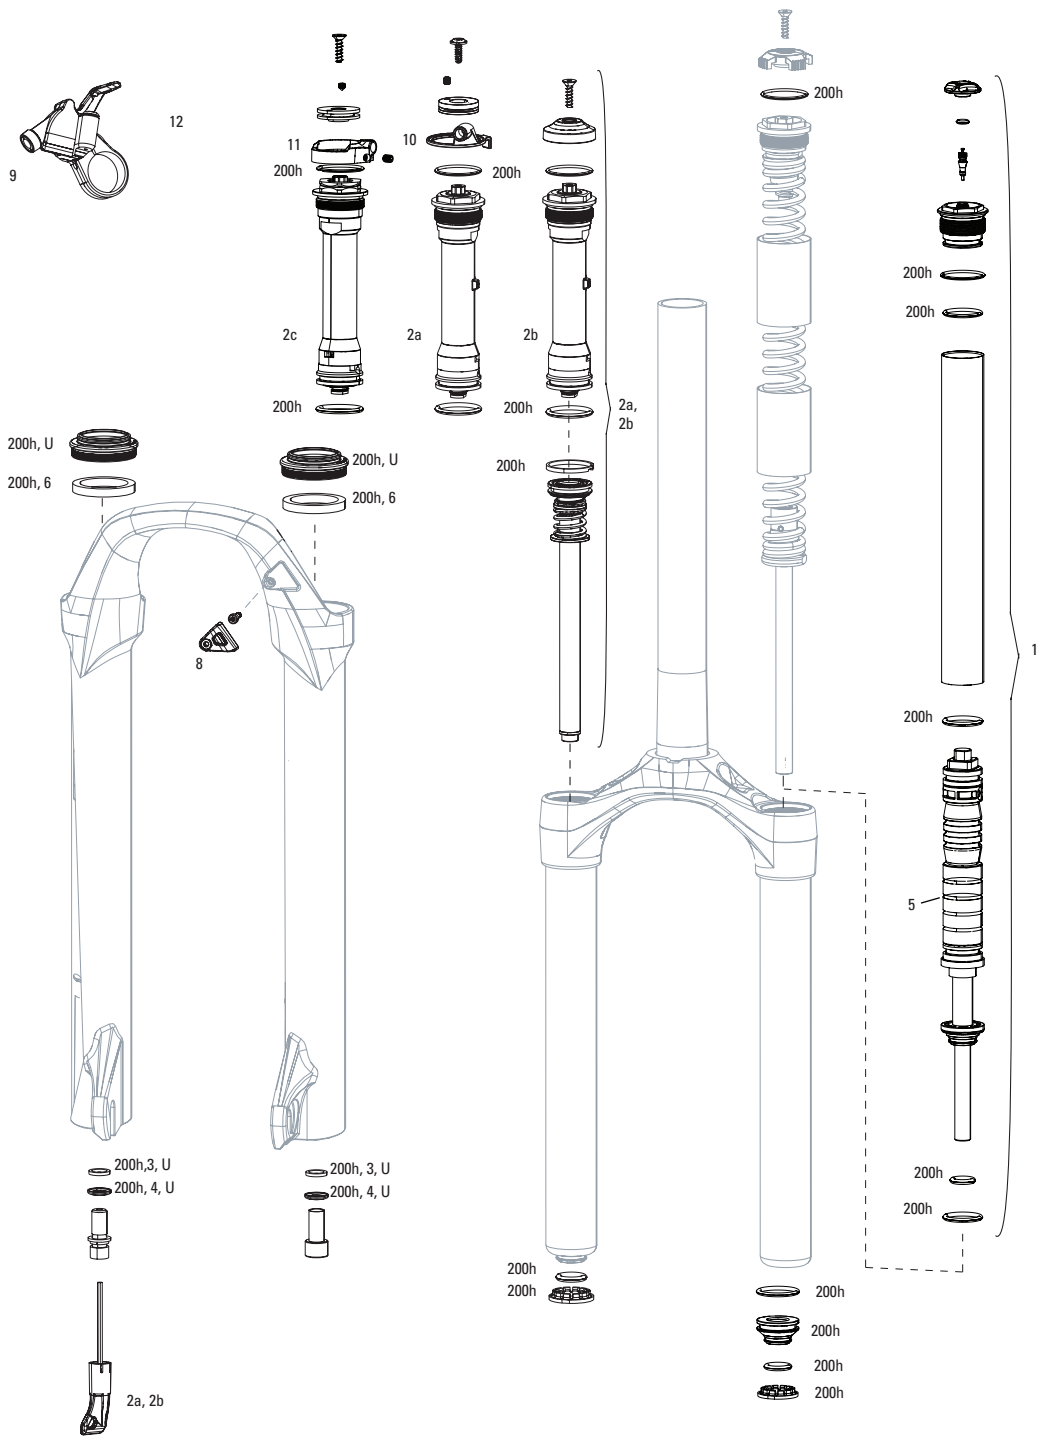

30 SILVER A3-A5 (2017+)
FS-30S-TK-A3, FS-30S-TK-A4, FS-30S-TK-A5

Note:
1. 200H service kits include replaceable o-rings, glide rings, crush washers, crush washer retainers and wiper seals. All basic service kits include the following replaceable wear items: o-rings, glide rings, dust seals, and foam rings.
2. Decal page can be found in back of the catalog.
3. A3 Spring Internals and Damper Internals (.8mm thread pitch) are not compatible with A1-A2 30 Silver (1.0mm thread pitch)