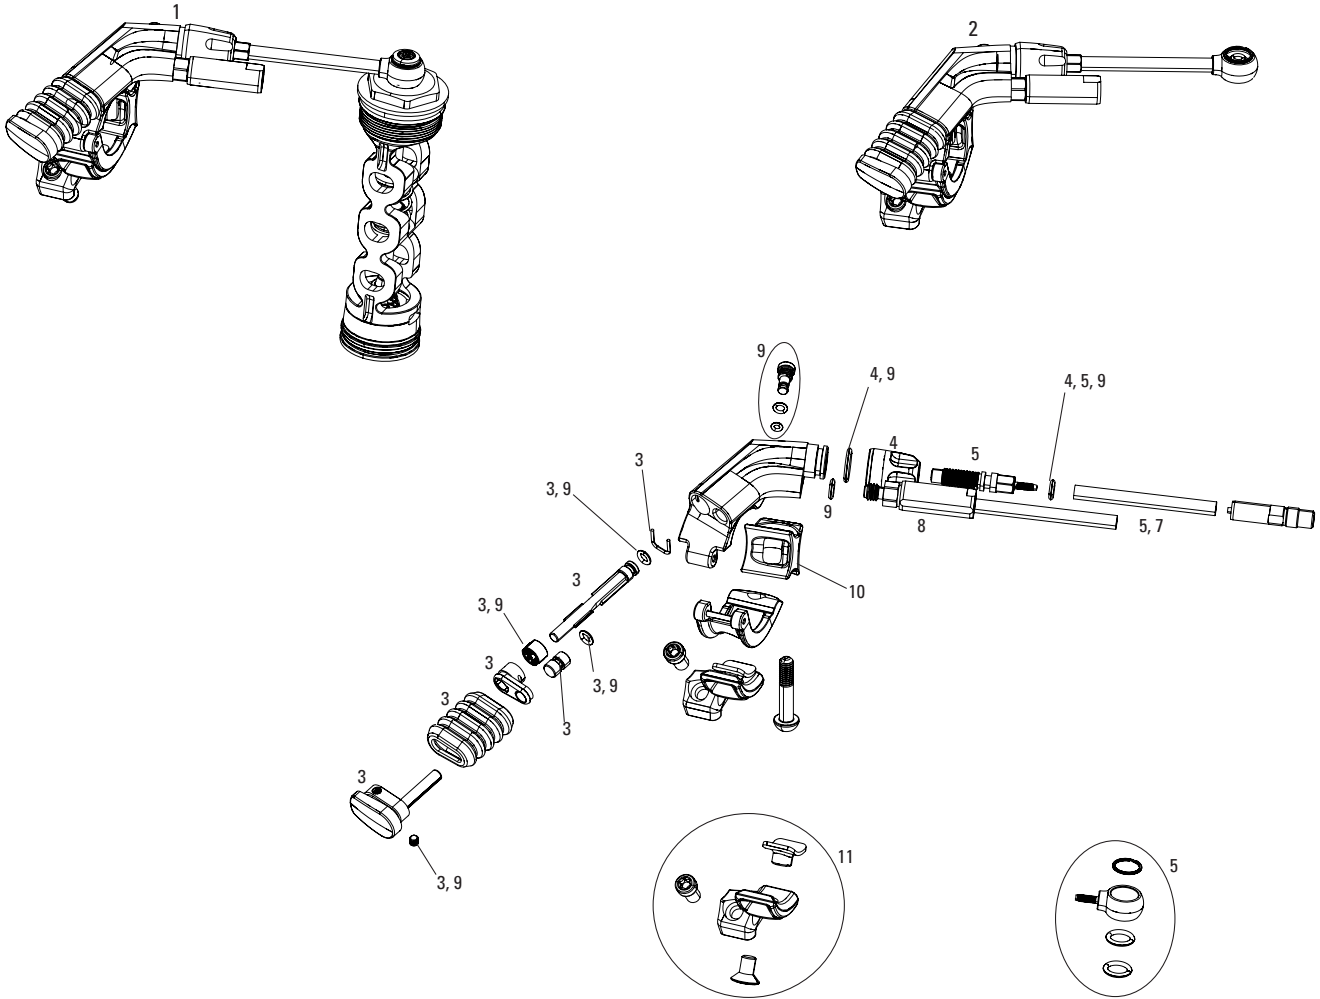

XLOC FULL SPRINT A1 (2014-2019)

1	00.4318.004.001	REMOTE UPGRADE KIT - XLOC FULL SPRINT - INCLUDES MOTION CONTROL X DNA COMP DAMPER, REAR SHOCK HYDRAULIC HOSE, BLEED SYRINGES, LEFT, MMX, BLACK - SIDB (2011-2016)
1	00.4318.004.002	REMOTE UPGRADE KIT - XLOC FULL SPRINT - INCLUDES MOTION CONTROL X DNA COMP DAMPER, REAR SHOCK HYDRAULIC HOSE, BLEED SYRINGES, RIGHT, MMX, BLACK - SIDB (2011-2016)
2	11.4315.013.070	REMOTE - XLOC FULL SPRINT LEFT GOLD ADJUSTER (INCLUDES HOSE/BANJO) - SID/REVELATION/MONARCH XX
2	11.4315.013.080	REMOTE - XLOC FULL SPRINT RIGHT GOLD ADJUSTER (INCLUDES HOSE/BANJO) - SID/REVELATION/MONARCH XX
3	11.4318.007.000	REMOTE BUTTON KIT - XLOC FULL SPRINT (INCLUDES, BUTTON, BOOT, HYDRAULIC PISTON ASSEMBLY, XLOC FULL SPRINT) -XLOC FULL SPRINT W/GOLD ADJUSTER
4	11.4318.008.000	REMOTE ADJUSTER KIT - XLOC FLOODGATE - XLOC SPRINT/FULL SPRINT - GOLD ADJUSTER 2014-2016
5	11.4018.060.000	REMOTE HYDRAULIC HOSE KIT - (INCLUDES RETAINING RING, BANJO O-RINGS & HOSE BARB O-RING) - XLOC
7	11.4318.002.020	REMOTE HYDRAULIC HOSE KIT - 2000M XLOC FULL SPRINT CONNECTAMAJIG (INCLUDES, BARB, COMPRESSION NUT & CONNECTAMAJIG) - MONARCH XX FULLSPRINT
8	11.4318.005.000	REMOTE CONNECTAMAJIG COLLAR - BLACK - REVERB/XLOC FULL SPRINT
9	11.4318.006.010	REMOTE SERVICE KIT - XLOC FULL SPRINT (INCLUDES RATCHET WHEEL & O-RINGS) - MONARCH XX/SID/REVELATION
10	11.6818.001.000	REMOTE DISCRETE PUCK - HYDRAULIC REMOTE (SPACER) FOR XLOC REMOTES QTY2
11	11.5315.049.010	DISC BRAKE LEVER CLAMP SHIFTER MOUNTING BRACKET - (MMX) LEFT -GUIDE ULT/RSC/RS/RE/R,LEVEL ULT/TLM/TL, CODE RSC/R, DB5 ELIXIR 9/7/CR MAG/X0/ XX, QTY 1
11	11.5315.049.020	DISC BRAKE LEVER CLAMP SHIFTER MOUNTING BRACKET - (MMX) RIGHT -GUIDE ULT/RSC/RS/RE/R,LEVEL ULT/TLM/TL, CODE RSC/R, DB5 ELIXIR 9/7/CR MAG/X0/ XX, QTY 1
ns	11.4315.011.030	ROCKSHOX BLEED KIT (XLOC/TOTEM) QTY 2 (INCLUDES TWO SYRINGESAND FITTINGS, ONE TORX TOOL)
ns	00.4318.007.001	ROCKSHOX STANDARD BLEED KIT (INCLUDES 2 SYRINGES/FITTINGS, REVERB HYDRAULIC FLUID, 120ML BOTTLE NEW)
ns	11.4315.021.070	ROCKSHOX REVERB HYDRAULIC FLUID, 120ML BOTTLE - REVERB A1-B1 POST/ALL REVERB REMOTES/SPRINT REMOTES
ns	11.4015.354.040	ROCKSHOX REVERB HYDRAULIC FLUID, 1 LITER BOTTLE - REVERB A1-B1 POST/ALL REVERB REMOTES/SPRINT REMOTES