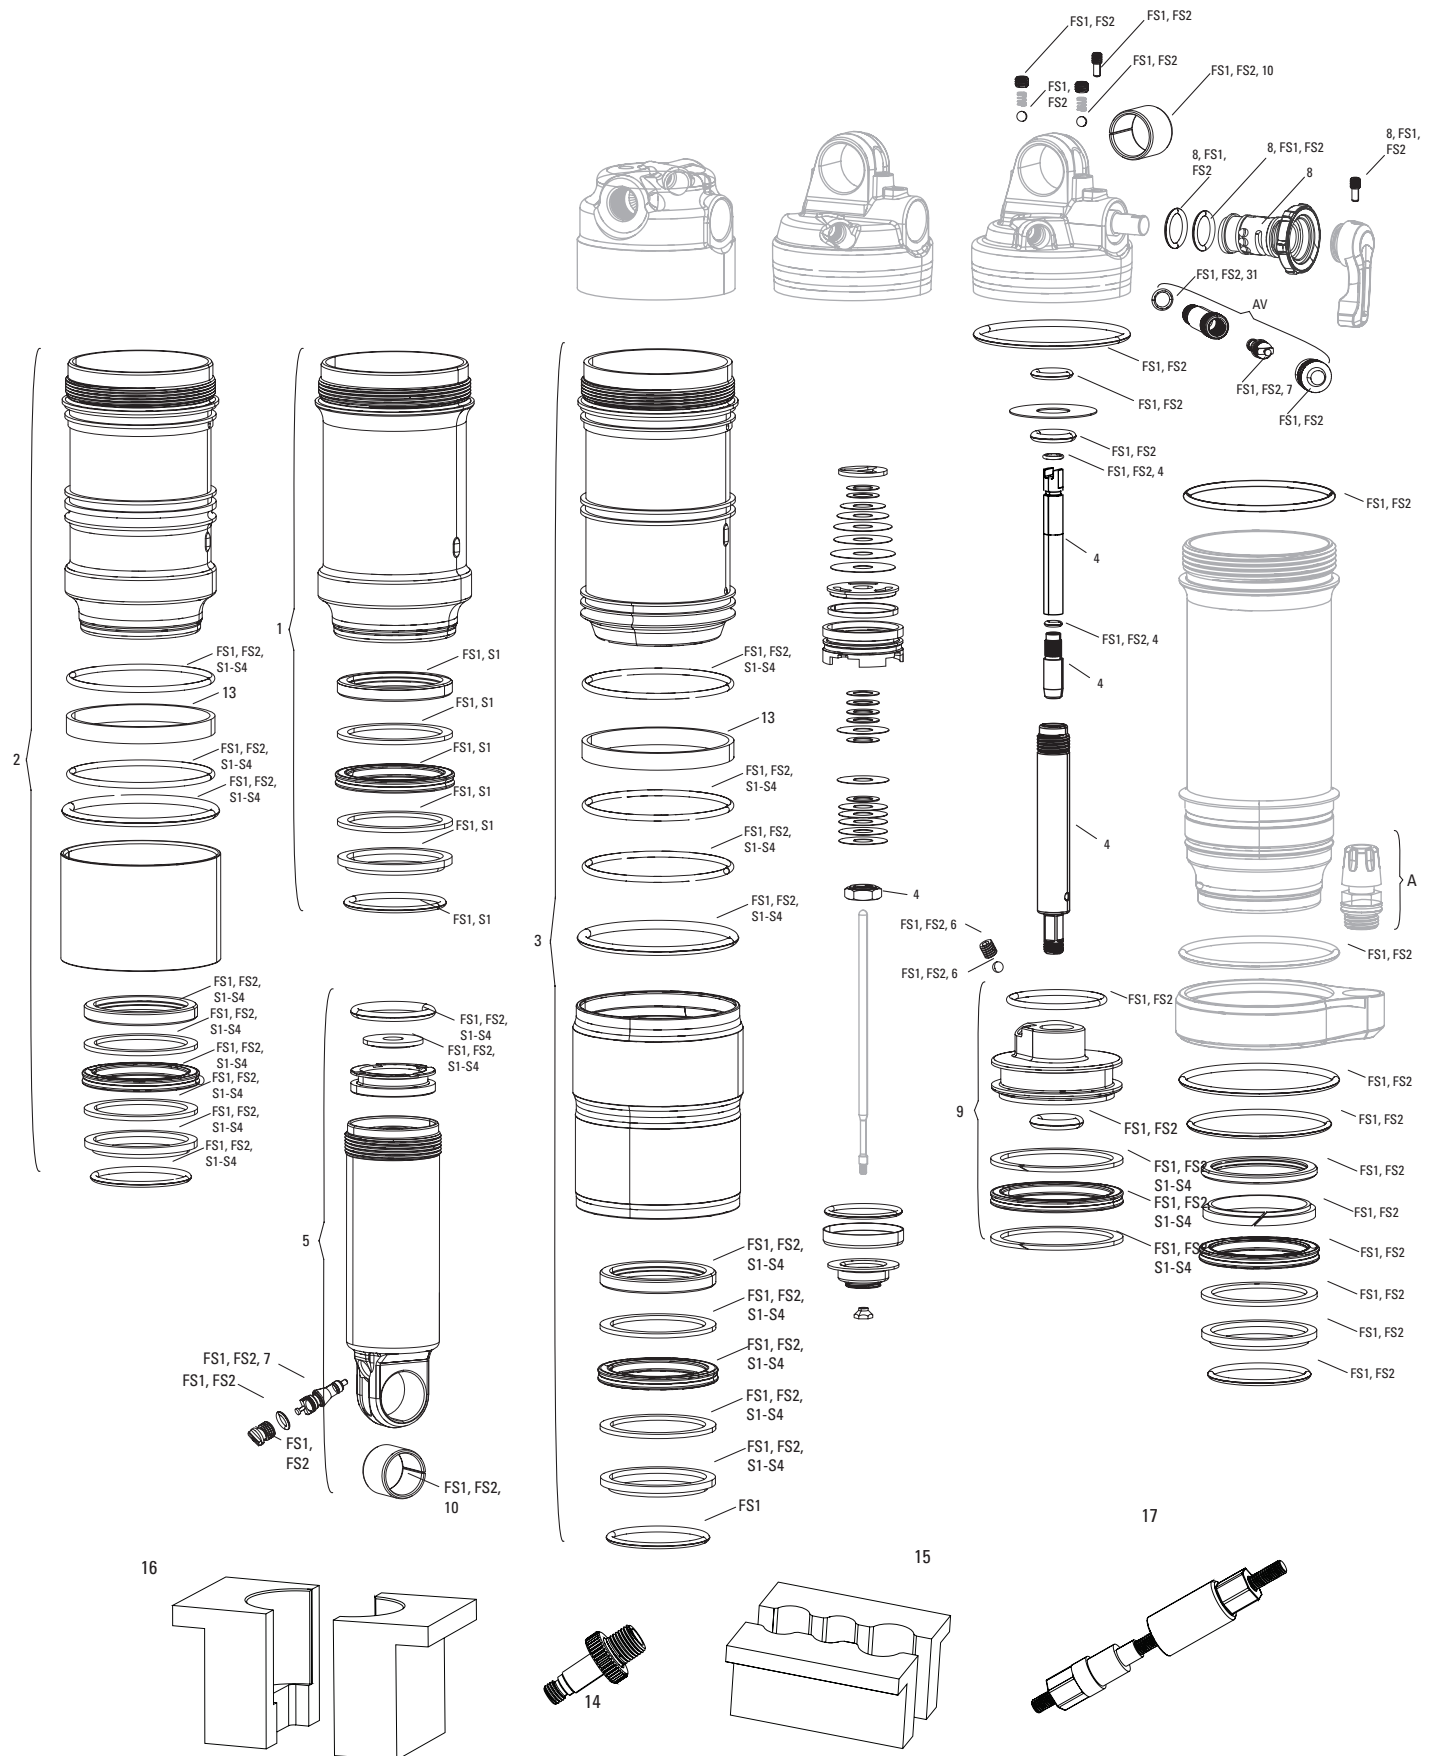

MONARCH RT C1-D3 (2014-2018)/RL B1-C3 (2014-2018)

MONARCH RT3 C1-C3 (2014-2015)

RS-MNR-RT-C1, RS-MNR-RT-D1, RS-MNR-RT-D2, RS-MNR-RT-D3, RS-MNR-RL-B1, RS-MNR-RL-C1, RS-MNR-RL-C2, RS-MNR-RL-C3, RS-MNR-RT3-C1, RS-MNR-RT3-C2, RS-MNR-RT3-C3