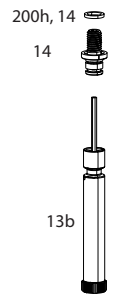

Charger Race Day 2

Note:
1. 2 Position dampers are compatible with OneLoc and 2P TwistLoc remotes.
2. 3 Position dampers are compatible with 3p TwistLoc remotes.
3. Complete damper upgrade kit required to convert from Crown Adjust to Cable Remote Adjust.
4. Decal and Maxle pages can be found in back of the catalog.
5. 15x110 Boost Maxle not compatible with 32mm SID C1, use 15x100 Maxle. See parts page for compatible parts.