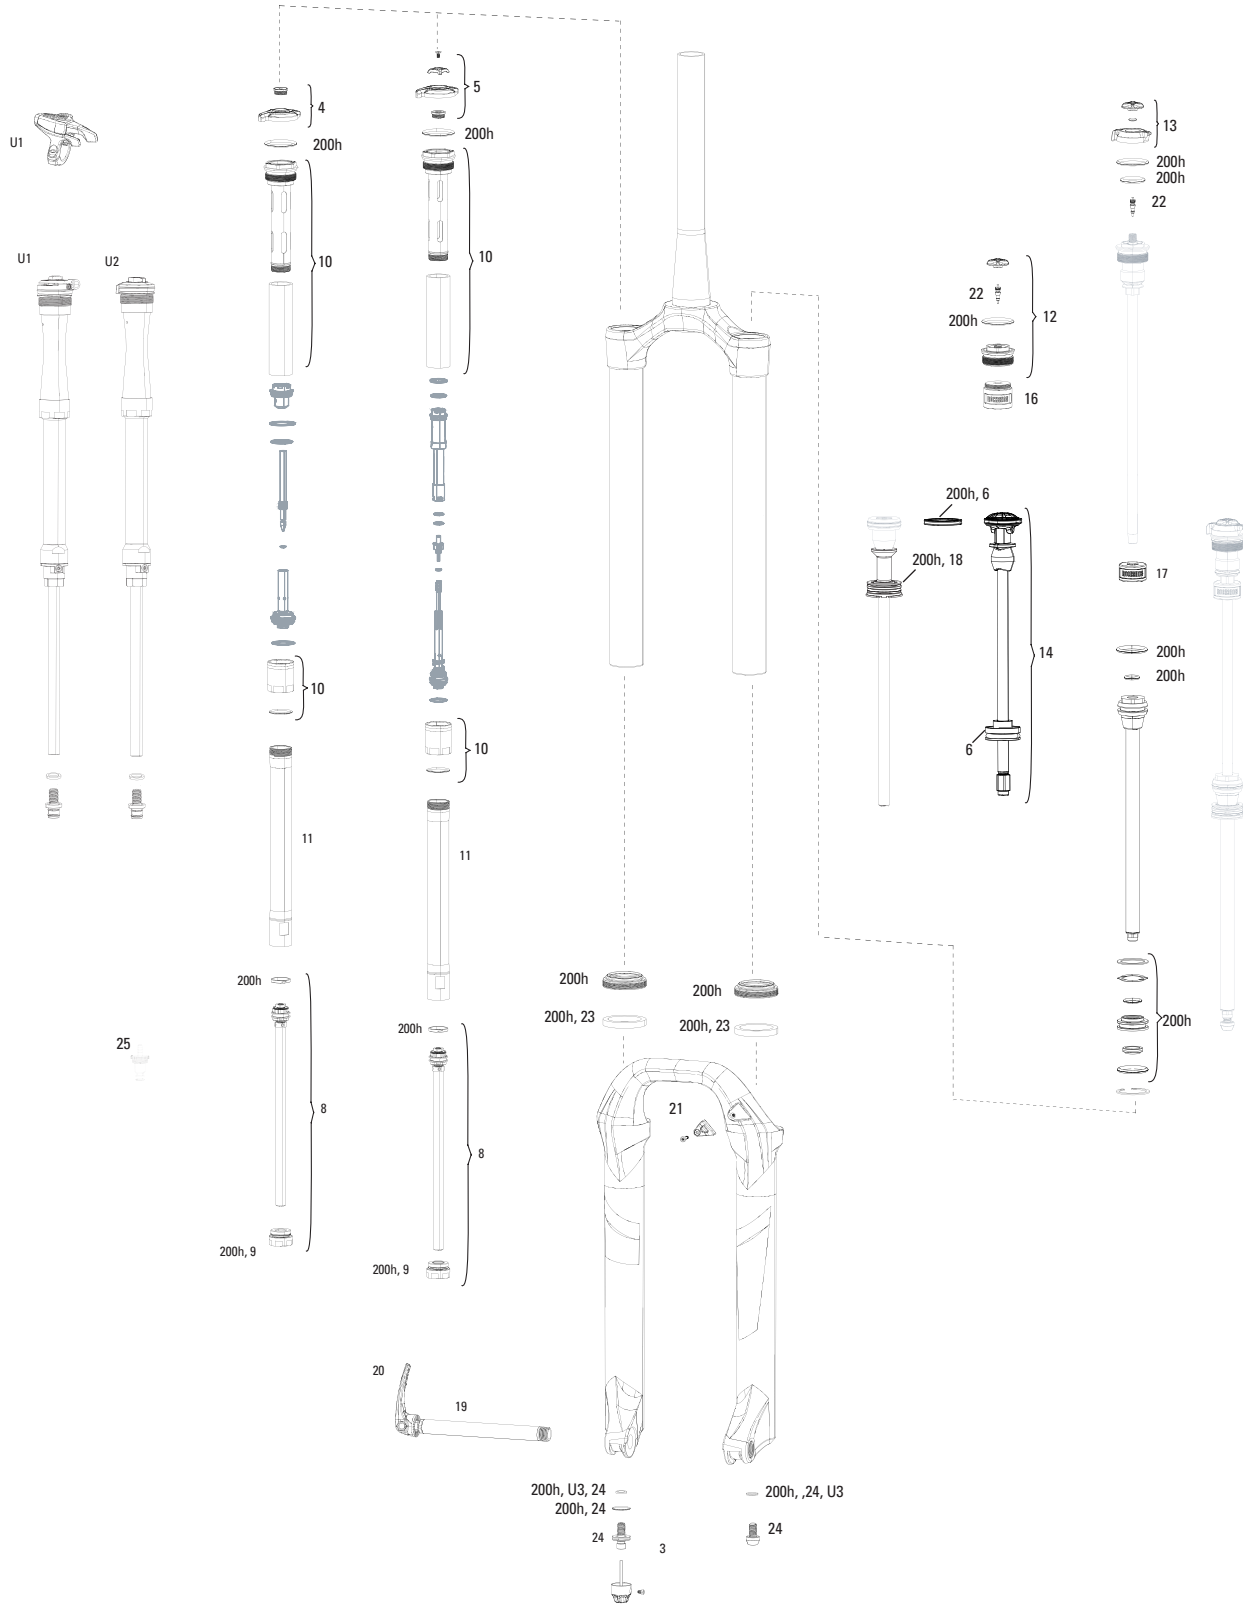

PIKE BOOST 15X110 A2 (2017)

FS-PIKE-RCT3-A2, FS-PIKE-RC-A2

Note:

1. 200 Hour Service kits include replaceable o-rings, glide rings, retaining rings, crush washers, crush washer retainers and wiper seals. All air service kits include replacement schrader valve cores. All basic service kits include the following replaceable wear items: o-rings, glide rings, dust seals, and foam rings.
2. Charger damper fluid - use RockShox Rear Suspension Damping Fluid 3wt.
3. Charger lower leg lubricant - use RockShox Pike Suspension Oil, 0w-30.
4. Charger damper bleed - use Bleed fitting Charger Damper and RockShox Charger Damper Standard Bleed Kit.
5. For Travel Change and Bottomless Token options, see the respective pages in this catalog, listed in the Index.
6. Pike Solo Air CSU's do not come with gradients printed on the stanchion tubes.
7. Pike Debonair sealhead is not compatible with Solo Air Spring shaft.
8. Pike Boost Compatible threading for the top cap of the Charger Damper and Air Top Cap is specific to the Boost Compatible chassis.
9. A complete decal and Maxle overview can be found in back of the catalog.