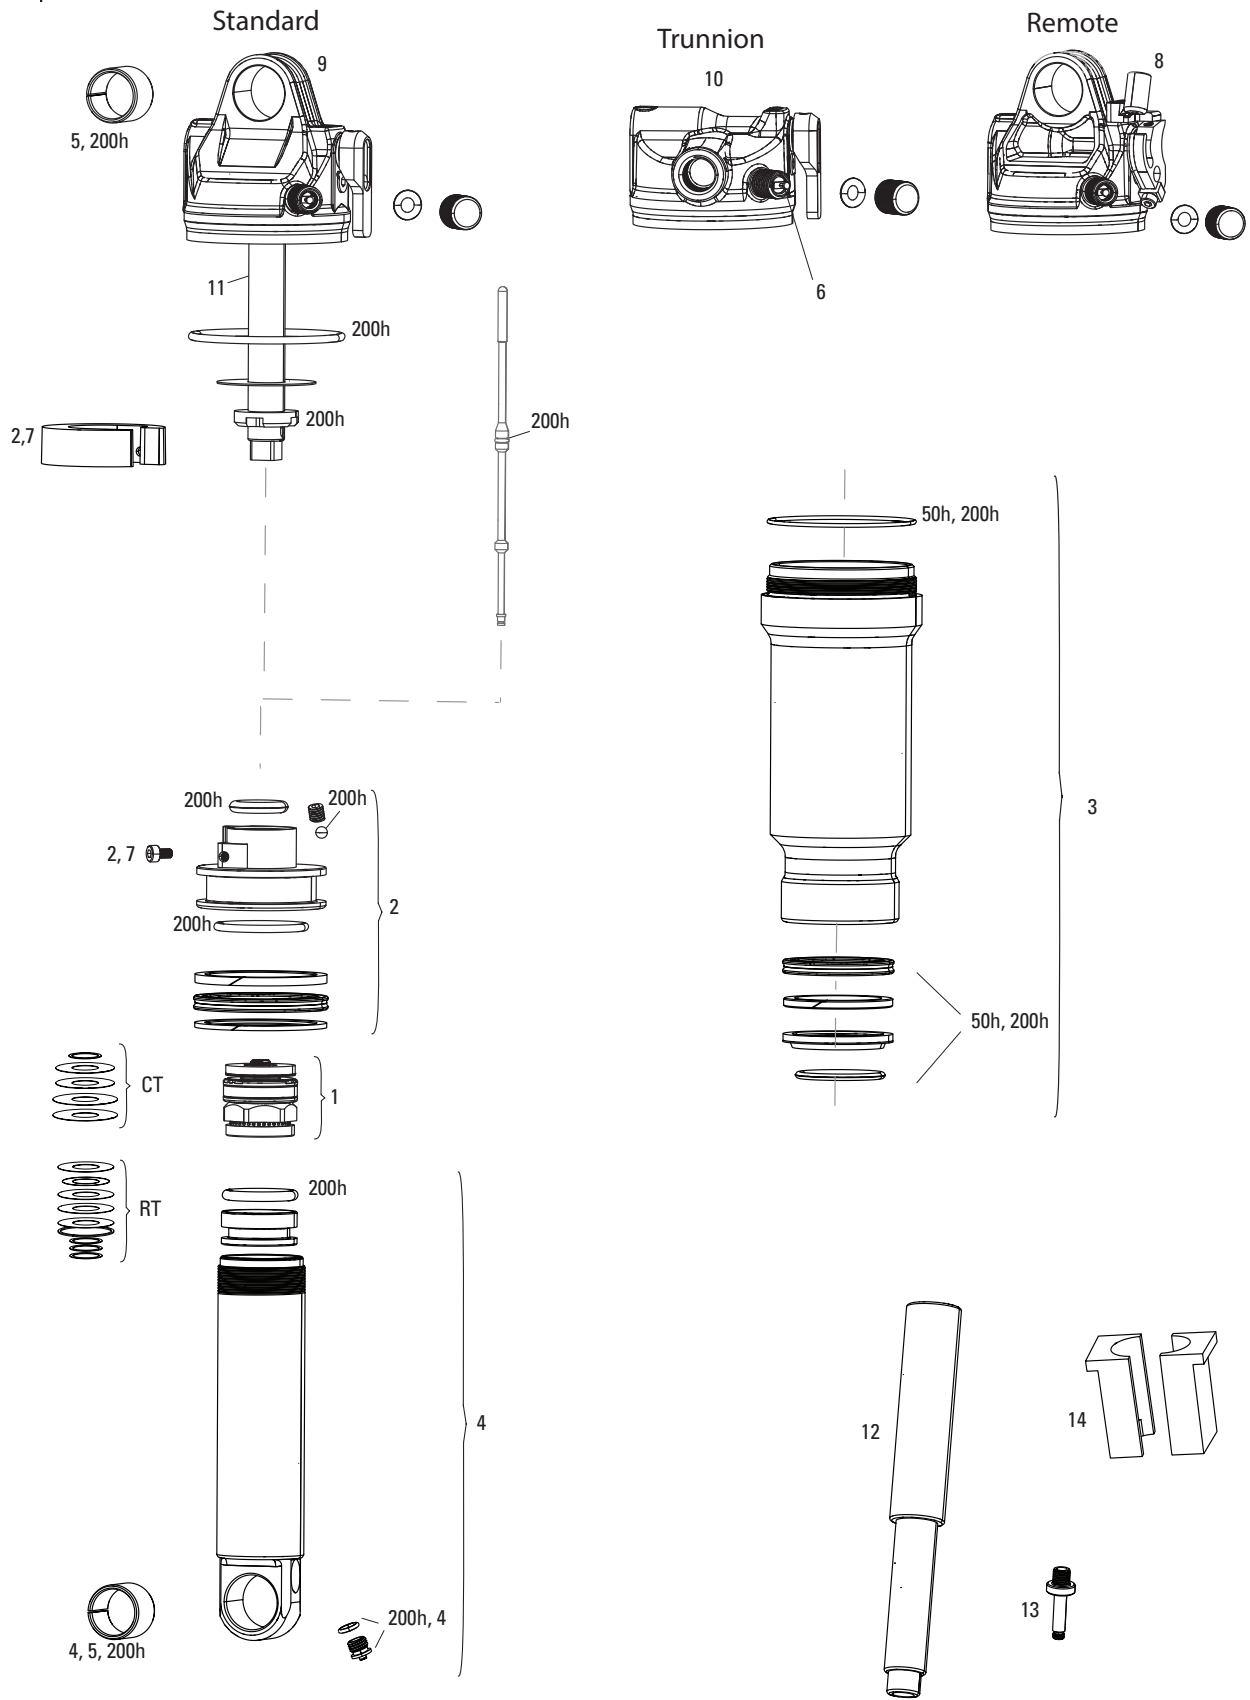

SIDLUXE A1 (2021-2023)

RS-SIDL-SELP-A1, RS-SIDL-ULT-A1

Note:

1. See the RockShox Rear Shock Piston Tuning Guide for detailed information regarding the shim stack order for the rebound and compression dampers

SIDLUXE A1 (2021-2023)

RS-SIDL-SELP-A1, RS-SIDL-ULT-A1