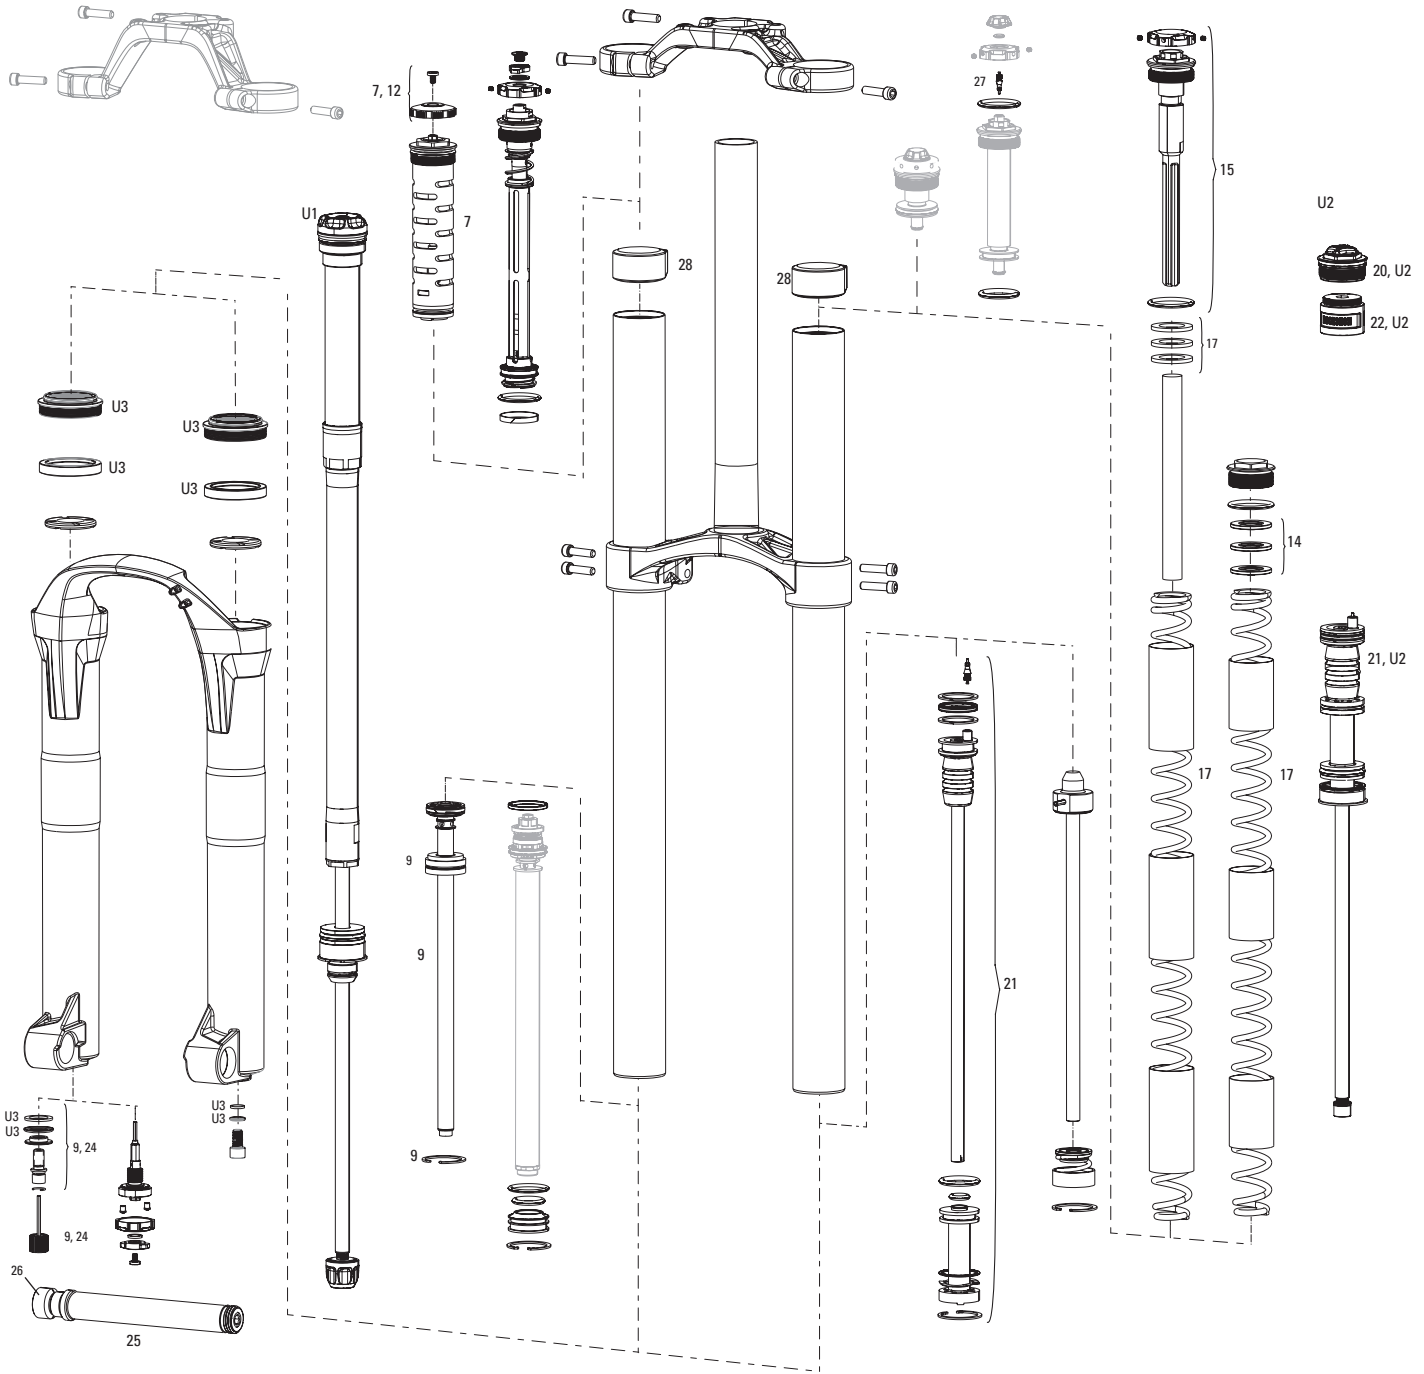

BOXXER 35mm A1-A2 (2010-2014)

FS-BXR-RC-A1, FS-BXR-R2C2-A1, FS-BXR-TEAM-A1, FS-BXR-WC-A1, FS-BXR-RC-A2, FS-BXR-R2C2-A2, FS-BXR-TEAM-A2, FS-BXR-WC-A2

1. **Note:**
1. Full service kits include replaceable o-rings, glide rings, retaining rings, crush washers, crush washer retainers and shaft bolts/nuts. All air service kits include replacement schrader valve cores. Not all service parts are pictured.
  2. 2011-2012 R2C2/World Cup compression and rebound dampers must be used together and cannot be used with either 2010 compression or 2010 rebound damper.
  3. World Cup Solo Air Retro kit (2010 to 2011+ air internals) is compatible only with 2010 Boxxer upper tube. 2011+ BoXXer straight-wall upper is only compatible with 2011+ BoXXer Solo Air spring assembly and top cap; must replace Solo Air spring assembly and top cap when using 2011+ BoXXer straight-wall upper tube.
  4. When Using Newer Lower Leg on Monton Control Fork, remove casting plug.
  5. A complete decal and maxle overview can be found in back of the catalog.