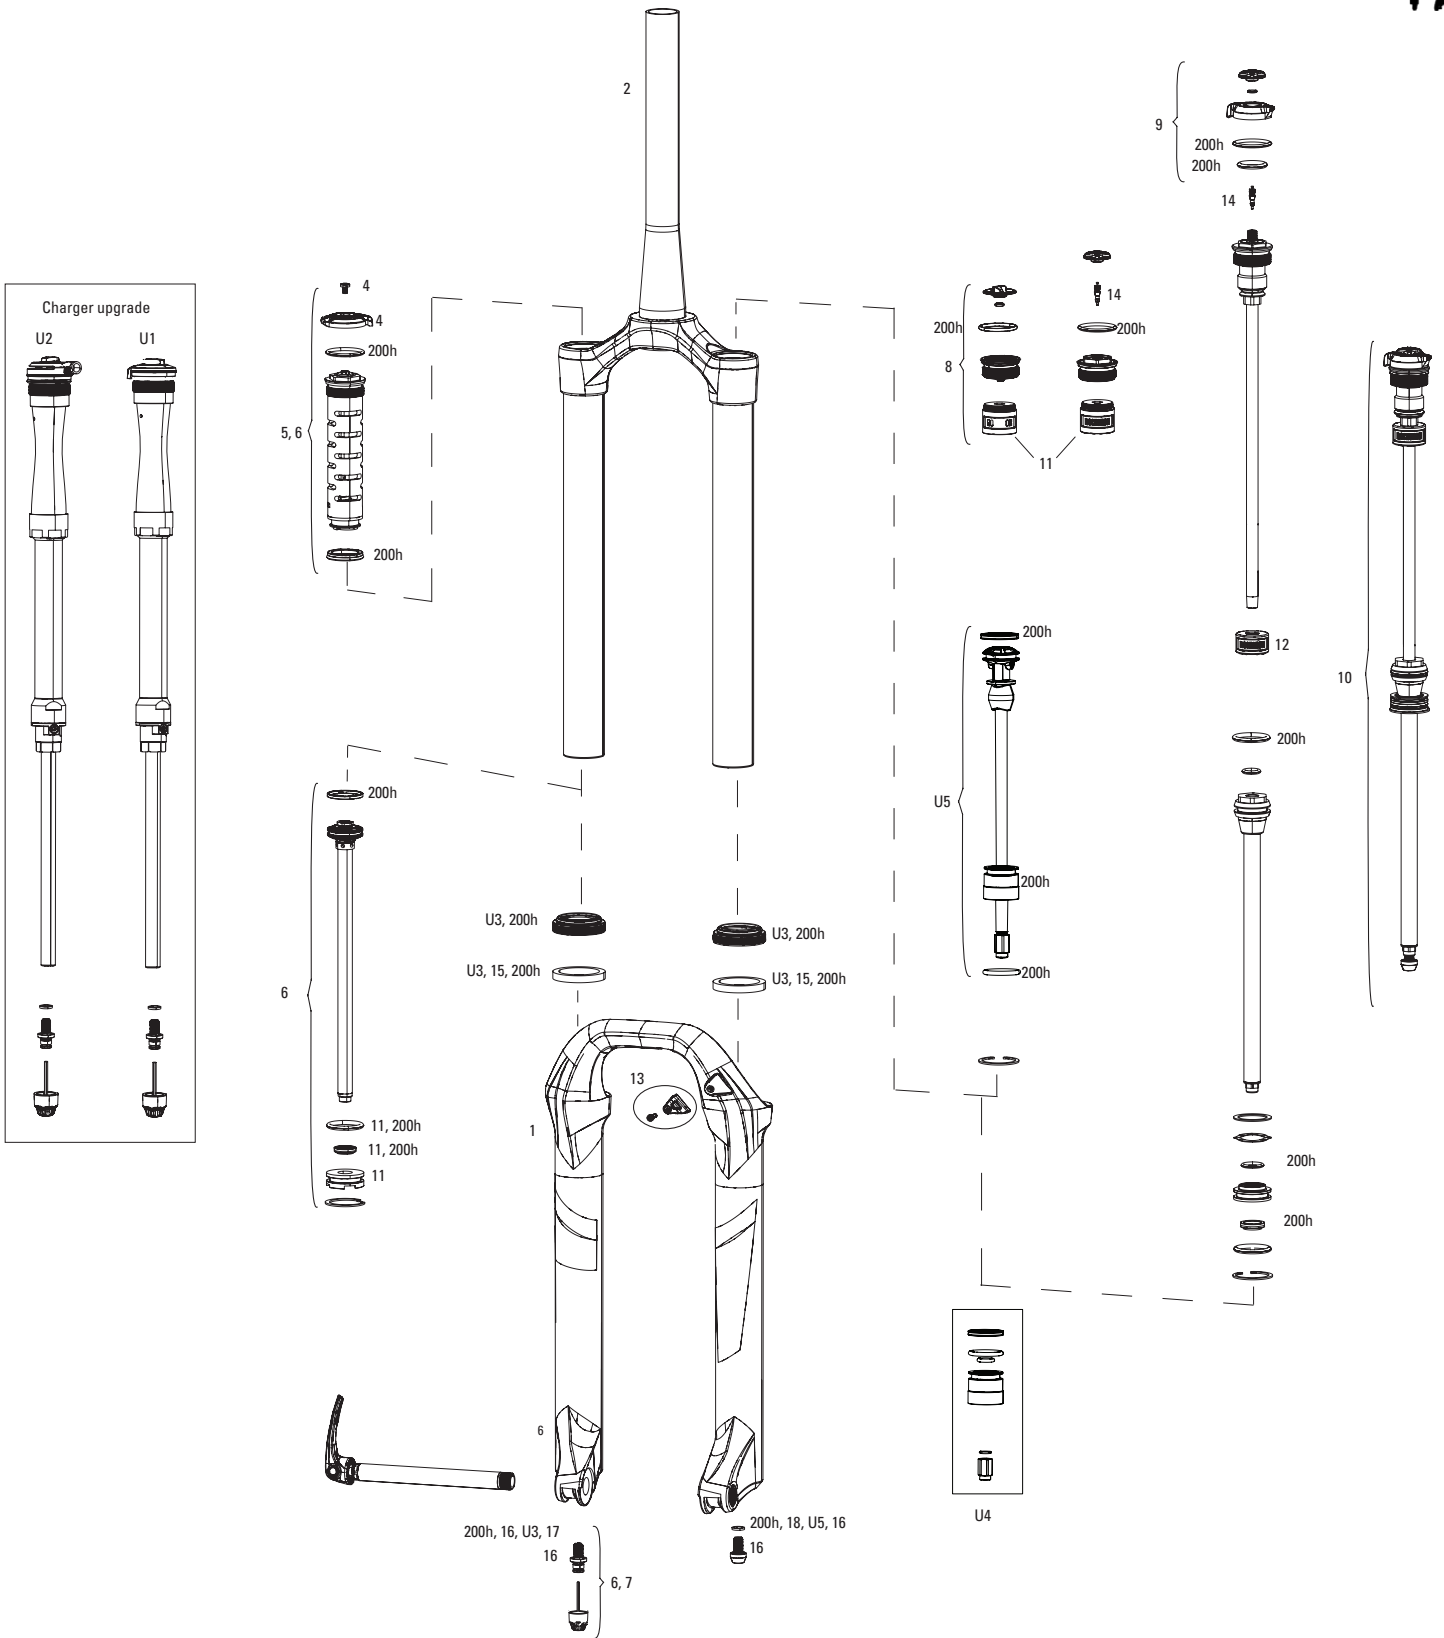

YARI A1-B3 (2016-2022)

FS-YARI-RC-A1, FS-YARI-RC-B1, FS-YARI-RC-B2, FS-YARI-CHRC-B1, FS-YARI-RC-B3

Note:

1. 200h service kits include replaceable o-rings, glide rings, retaining rings, crush washers, sealheads, lower leg seals and foam rings. See www.sram.com/service for more information.
2. For Travel Change and Bottomless Token options, see the respective pages in this catalog, listed in the Index.
3. Yari CSU's do not come with gradients printed on the stanchion tubes.
4. A complete decal and Maxle overview can be found in back of the catalog.