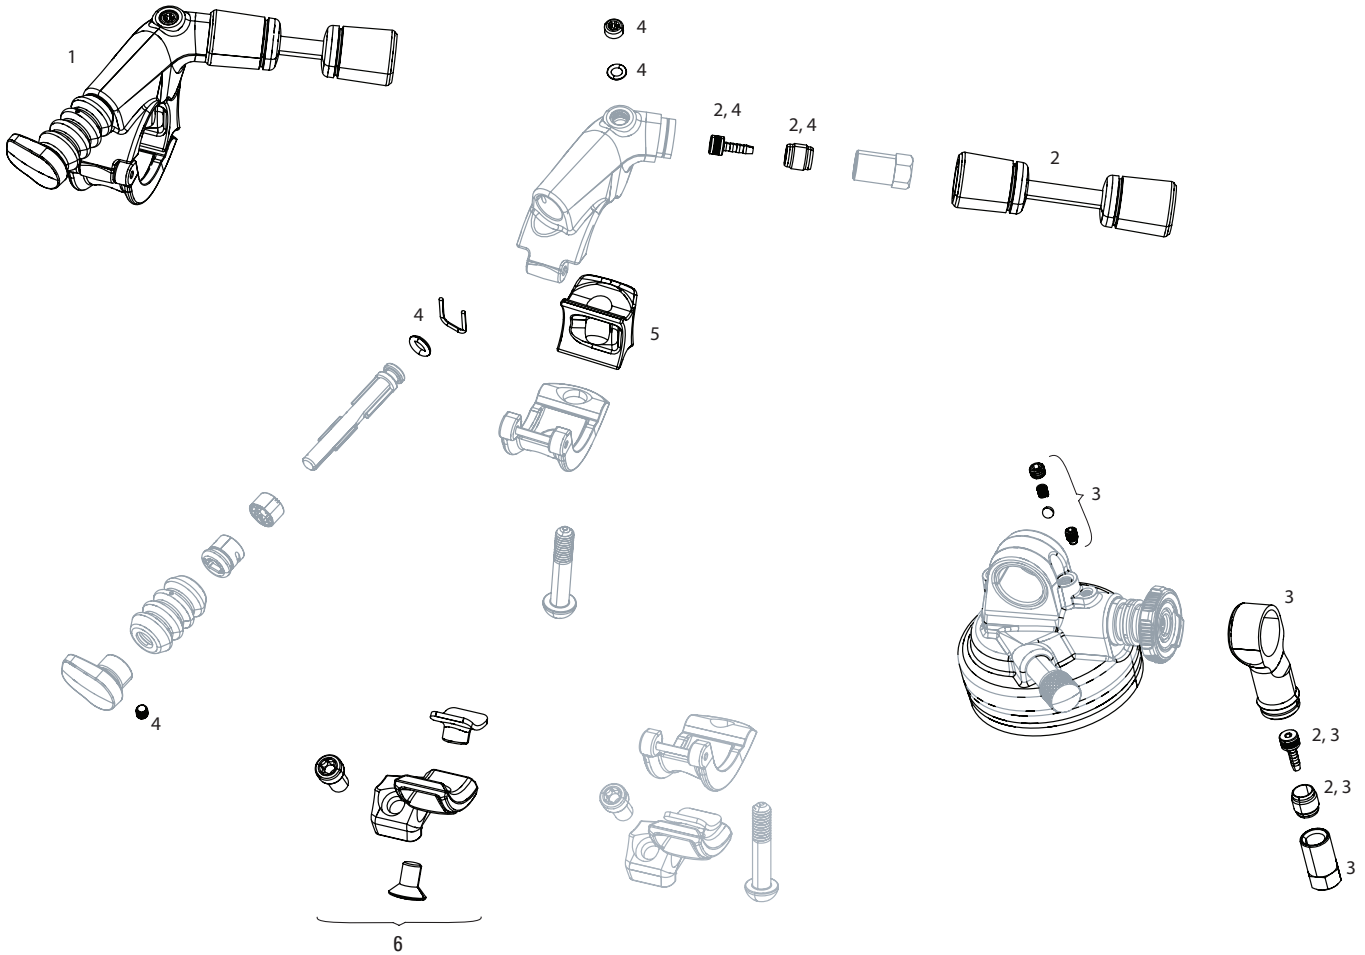

XLOC SPRINT MONARCH A1-A2 (2011-2018)

1	11.4318.000.000	REMOTE - XLOC SPRINT LEFT BLACK (INCLUDES HOSE, BARB & COMPRESSION NUT) - MONARCH XX
1	11.4318.000.010	REMOTE - XLOC SPRINT RIGHT BLACK (INCLUDES HOSE, BARB & COMPRESSION NUT) - MONARCH XX
2	11.4318.002.040	REMOTE HYDRAULIC HOSE KIT - 1250MM SPRINT (INCLUDES HOSES/BARBS/COMPRESSION NUTS)(QTY 2) -XLOC MONARCH XX
3	11.4118.002.000	REAR SHOCK HOSE FITTING KIT - (INCLUDES BANJO, COMPRESSION FITTING & THREADED BARB) - MONARCH XX
4	11.4318.001.000	REMOTE SERVICE KIT - XLOC SPRINT - MONARCH XX
5	11.6818.001.000	REMOTE DISCRETE PUCK - HYDRAULIC REMOTE (SPACER) FOR XLOC REMOTES QTY2
6	11.5315.049.010	DISC BRAKE LEVER CLAMP SHIFTER MOUNTING BRACKET - (MMX) LEFT -GUIDE ULT/RSC/RS/RE/R,LEVEL ULT/TLM/TL, CODE RSC/R, DB5 ELIXIR 9/7/CR MAG/X0/XX, QTY 1
6	11.5315.049.020	DISC BRAKE LEVER CLAMP SHIFTER MOUNTING BRACKET - (MMX) RIGHT -GUIDE ULT/RSC/RS/RE/R,LEVEL ULT/TLM/TL, CODE RSC/R, DB5 ELIXIR 9/7/CR MAG/X0/XX, QTY 1
ns	11.4315.011.030	ROCKSHOX BLEED KIT (XLOC/TOTEM) QTY 2 (INCLUDES TWO SYRINGES AND FITTINGS, ONE TORX TOOL)
ns	00.4318.007.001	ROCKSHOX STANDARD BLEED KIT (INCLUDES 2 SYRINGES/FITTINGS, REVERB HYDRAULIC FLUID, 120ML BOTTLE NEW)
ns	11.4315.021.070	ROCKSHOX REVERB HYDRAULIC FLUID, 120ML BOTTLE - REVERB A1-B1 POST/ALL REVERB REMOTES/SPRINT REMOTES
ns	11.4015.354.040	ROCKSHOX REVERB HYDRAULIC FLUID, 1 LITER BOTTLE - REVERB A1-B1 POST/ALL REVERB REMOTES/SPRINT REMOTES