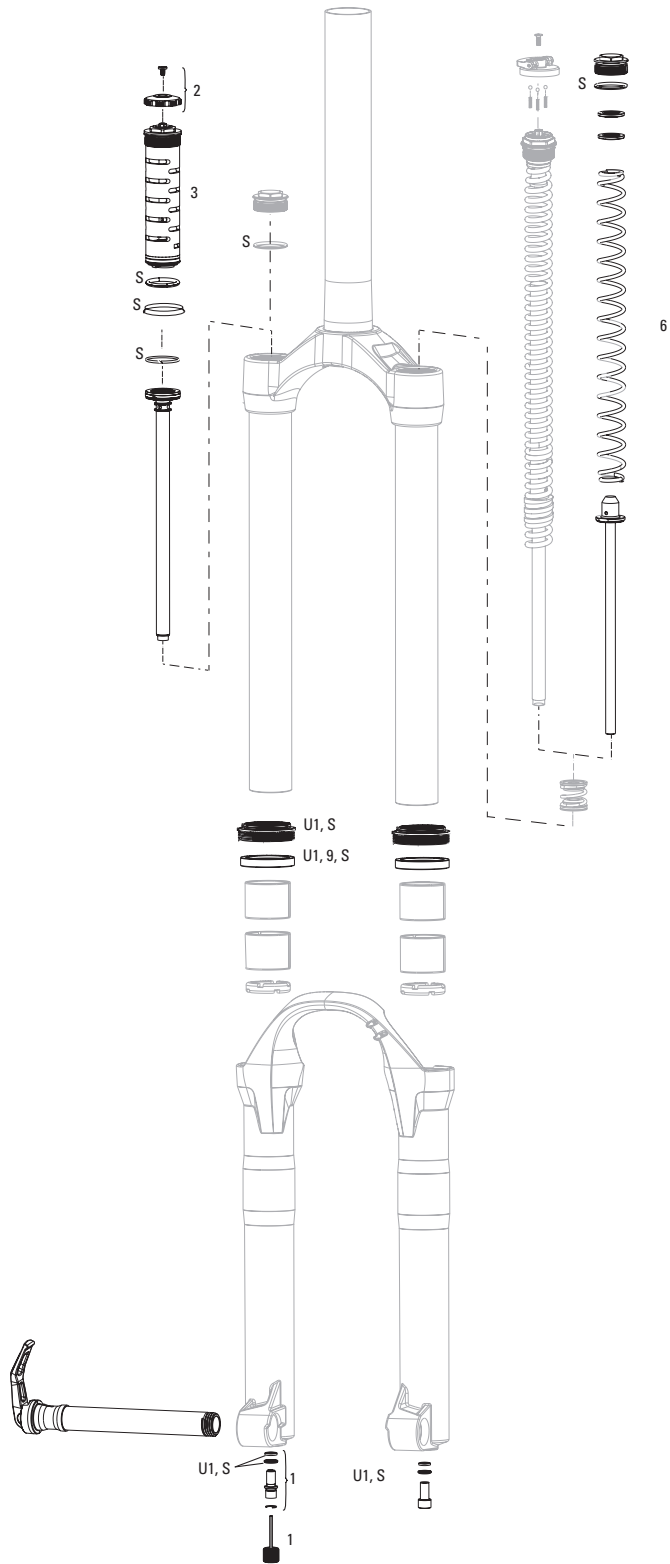

DOMAIN A1-A2 (2007-2016)

FS-DOMN-RC-A1, FS-DOMN-R-A1, FS-DOMN-RC-A2, FS-DOMN-R-A2

Note:
 1. Full service kits include replaceable o-rings, glide rings, retaining rings, crush washers, crush washer retainers and shaft bolts/nuts. All air service kits include replacement schrader valve cores. Not all service parts are pictured. All basic service kits include the following replaceable wear items: o-rings, glide rings, dust seals, and foam rings.
 2. Aftermarket forks include Medium spring installed. Soft and Firm tuning springs are included in fork box.
 3. A complete decal and Maxle overview can be found in back of the catalog.