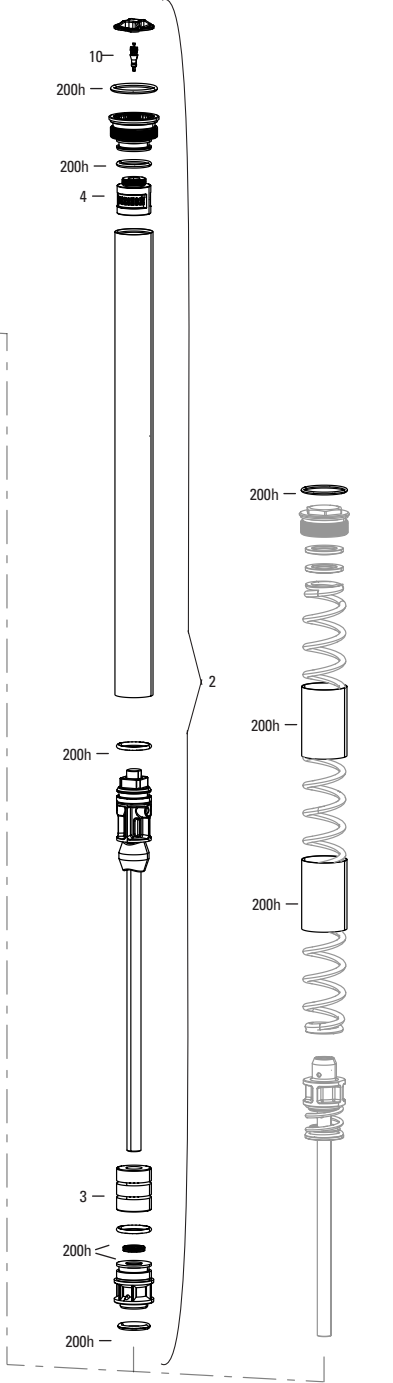

PSYLO SILVER RC/R A1 (2025+)

FS-PSYL-SRC-A1, FS-PSYL-SR-A1, FS-PSYL-SRCF-A1, FS-PSYL-SRF-A1

Note:
1. Fender mounting bolts are M3-5x11mm.
2. Short fender does not fit the OE-only full fender lower legs.
3. To convert from crown lockout to remote, or vice versa, a full damper assembly is required.
4. Use air spring kit to upgrade and change firmness in coil forks.

Return to Index