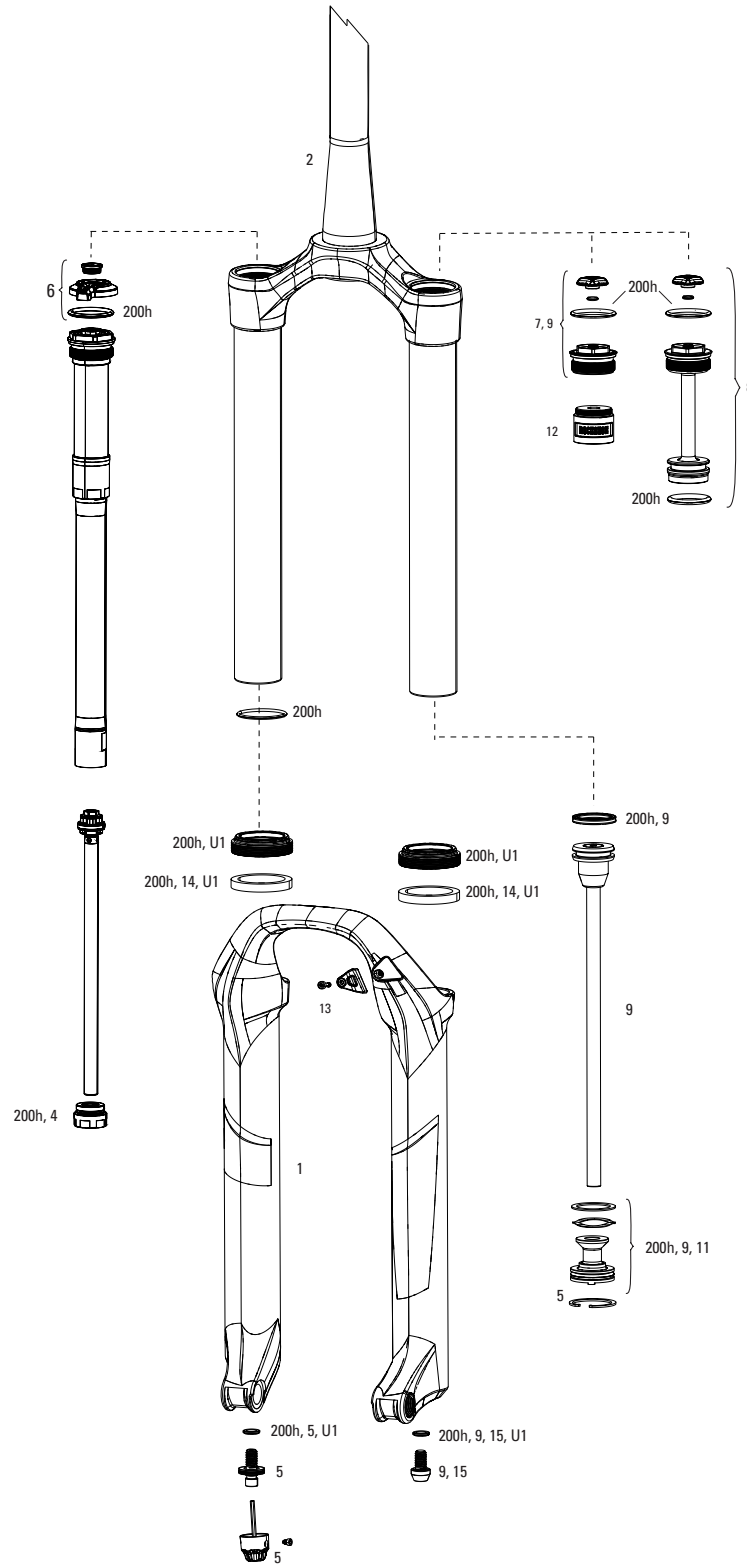

PIKE DJ A2-A4 (2016+)

FS-PIKE-DJ-A2, FS-PIKE-DJ-A3, FS-PIKE-DJ-A4

Note:

1. 200 Hour service kits include replaceable o-rings, glide rings, retaining rings, crush washers, and crush washer retainers.
2. Charger damper fluid - use RockShox Rear Suspension Damping Fluid 3wt.
3. Charger lower leg lubricant - use RockShox Pike Suspension Oil, 0w-30.
4. Charger damper bleed - use Bleed fitting Charger Damper and RockShox Charger Damper Standard Bleed Kit.
5. For Travel Change and Bottomless Token options, see the respective pages in this catalog, listed in the Index.
6. Pike DJ CSU's do not come with gradients printed on the stanchion tubes.
7. Pike DJ forks with .5mm top cap threads will be indicated with a machined circle around the tool interface.
8. A complete decal and Maxle overview can be found in back of the catalog.