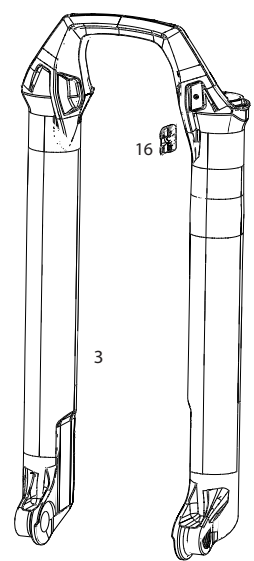

Charger Race Day 2

Note:
1. 2 Position dampers are compatible with OneLoc and 2P TwistLoc remotes.
2. 3 Position dampers are compatible with 3p TwistLoc remotes.
3. Complete damper upgrade kit required to convert from Crown Adjust to Cable Remote Adjust.
4. Decal and Maxle pages can be found in back of the catalog.
5. 15x110 Boost Maxle not compatible with 32mm SID C1, use 15x100 Maxle. See parts page for compatible parts.