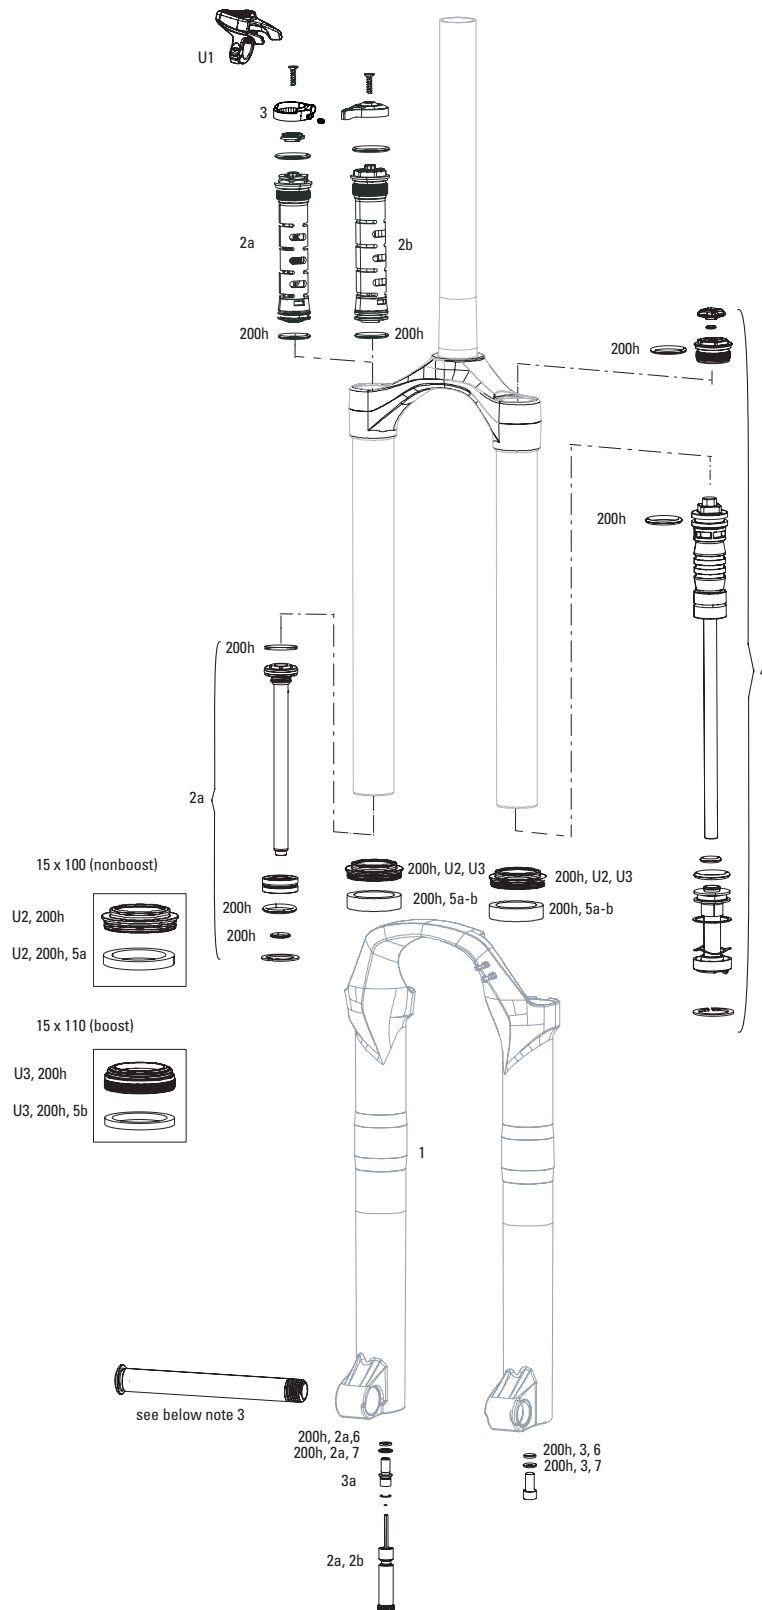

RECON GOLD A4-A5 (2018-2021)

FS-RCNG-RL-A4, FS-RCNG-RL-A5

Note:

1. 200h service kits include replaceable o-rings, glide rings, retaining rings, crush washers, crush washer retainers and shaft bolts/nuts. All air service kits include replacement schrader valve cores. Not all service parts are pictured. All basic service kits include the following replaceable wear items: o-rings, glide rings, dust seals, and foam rings.
2. Convert from Crown Adjust to Remote Adjust: Remote compression damper, remote compression adjuster spool, cable clamp and remote lever assembly.
3. Decal and Maxle pages can be found in back of the catalog.