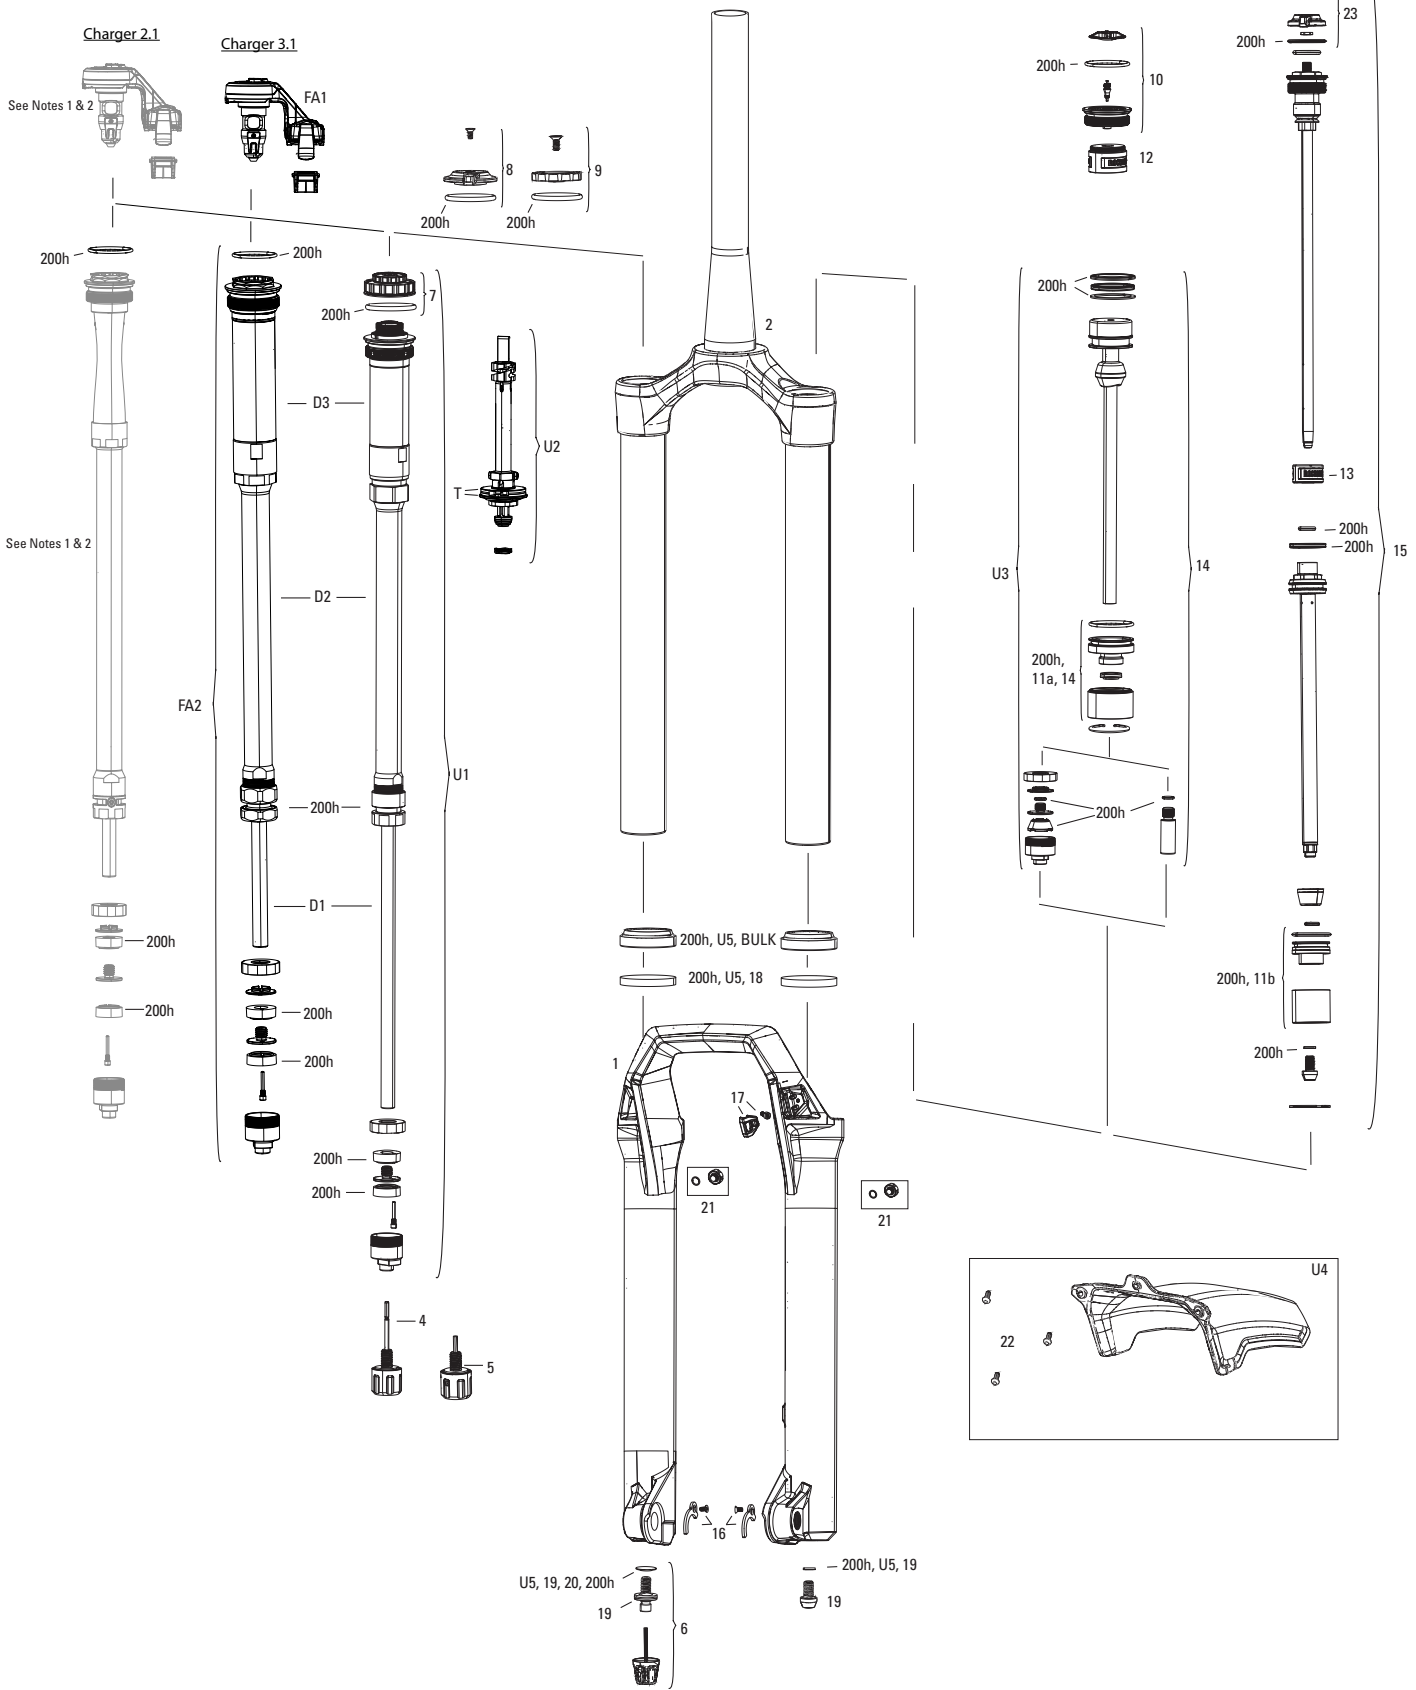

ZEB A1+ (2021+)

FS-ZEB-R-A1, FS-ZEB-SEL-A1, FS-ZEB-SELP-A1, FS-ZEB-ULT-A1, FS-ZEB-BSE-A2, FS-ZEB-SEL-A2, FS-ZEB-SELP-A2, FS-ZEB-ULT-A2, FS-ZEB-UFA-A2, FS-ZEB-SELP-A3, FS-ZEB-ULT-A3, FS-ZEB-UFA-A3

Note:

1. For Flight Attendant Charger 2 Damper and Compression control support, please visit your local dealer
2. Flight Attendant dampers and control modules are not cross compatible between Charger 2.1 and Charger 3.1. Damper and module must match or damage can occur.
3. Fender bolts are M3-.5x11 (qty 3)