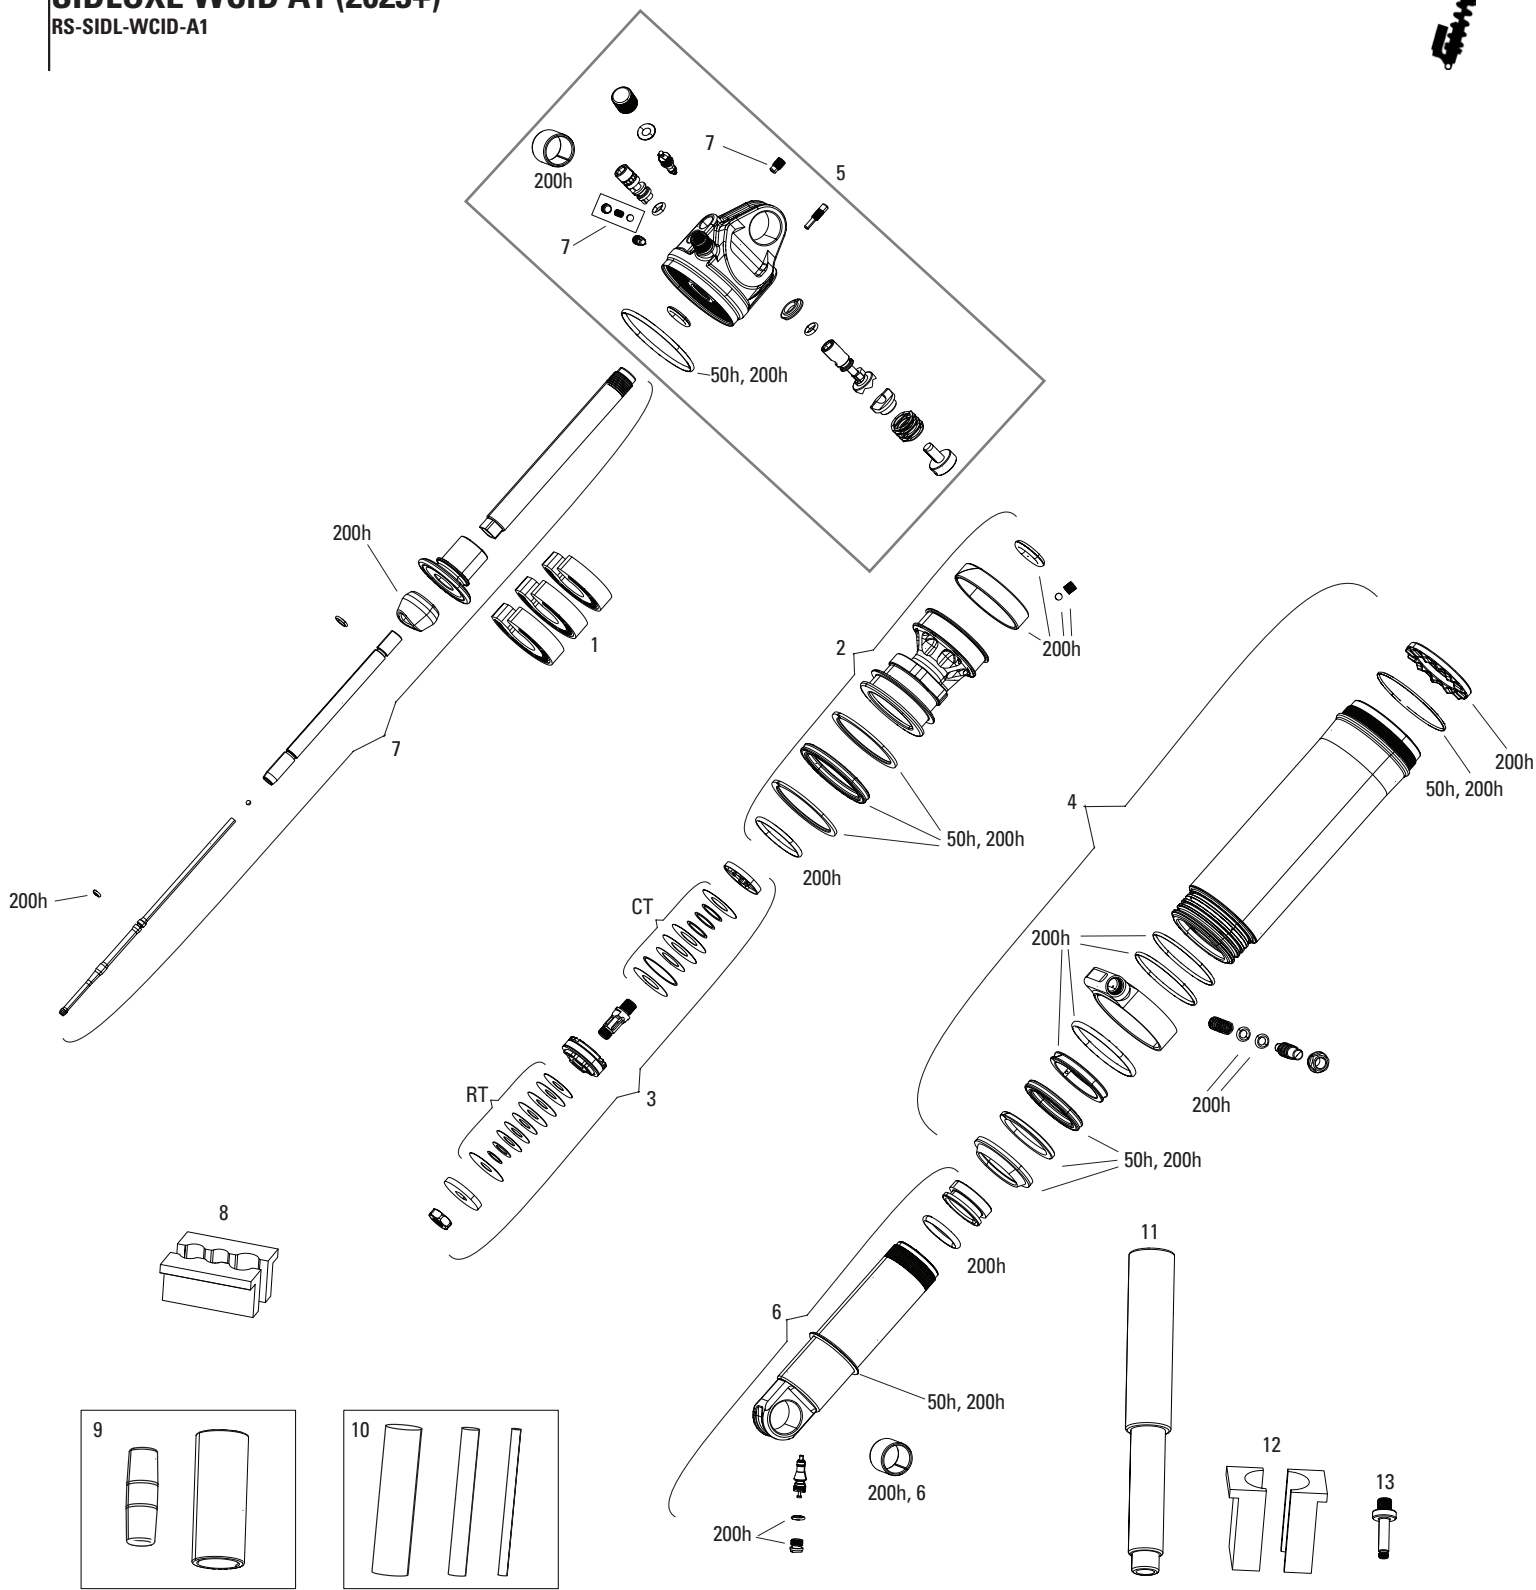

SIDLUXE WCID A1 (2023+)

RS-SIDL-WCID-A1

Note:

1. See the RockShox Rear Shock Piston Tuning Guide for detailed information regarding the shim stack order for the rebound and compression dampers