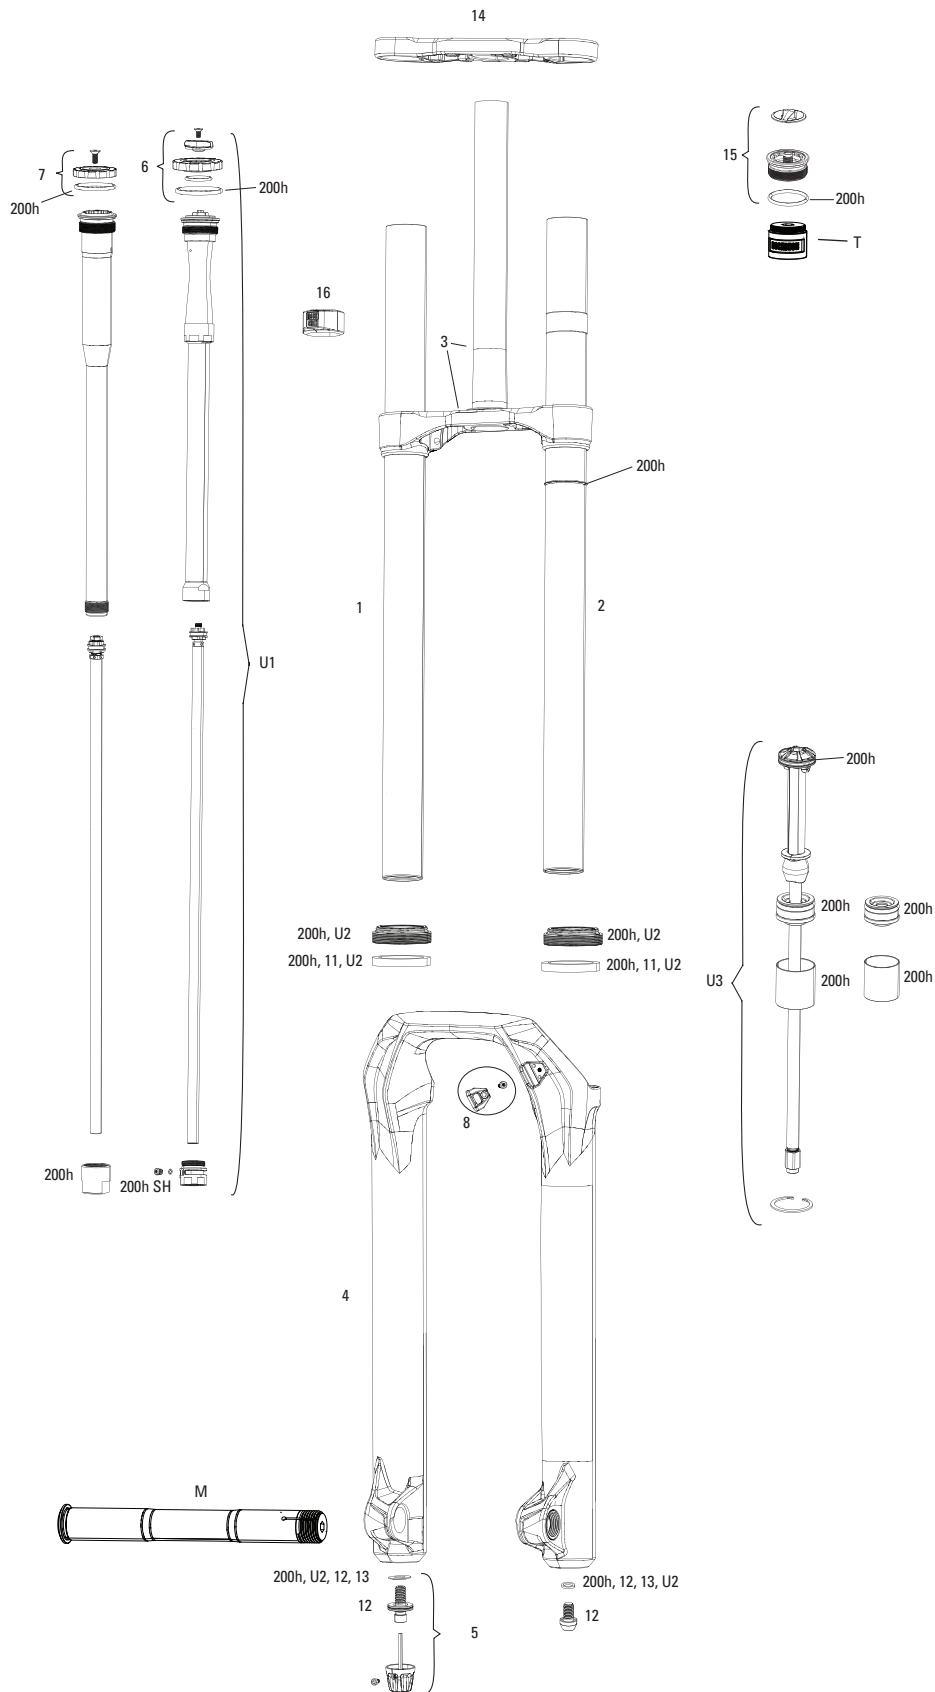

BOXXER C1 (2019)
 FS-BXR-RC-C1, FS-BXR-WC-C1

Note:
 1. To change offset purchase upper and lower crown together (matching offset)
 2. BoXXer C1 forks have a 200mm post mount brake.

BOXXER C1 (2019)

FS-BXR-RC-C1, FS-BXR-WC-C1