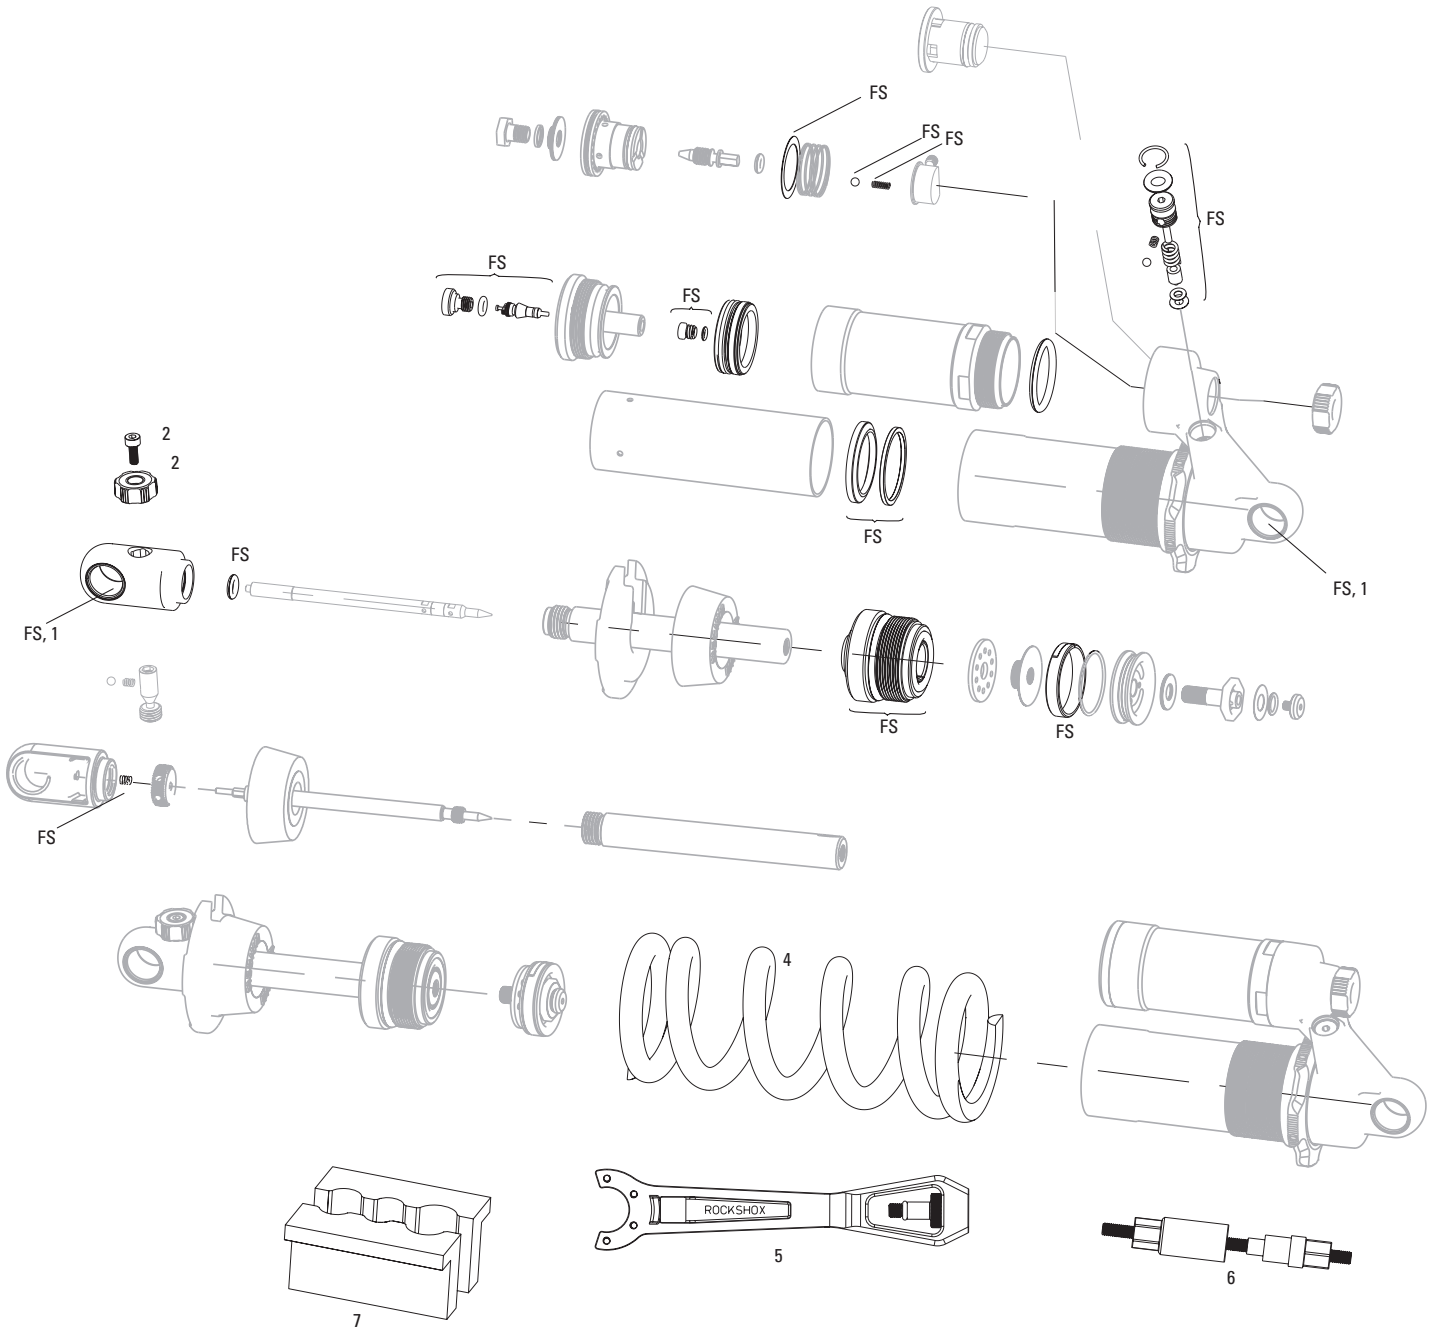

VIVID COIL A1-A2 (2008-2013)

Note:

1. Not all service parts may be visible in exploded views. Vivid Service Kit includes all o-rings, seals, glide rings, ball bearings, and detent springs.
2. Please note all model year identification in kit descriptions for compatibility.
3. Use appropriate aluminum spring collar/retainer (item 18) with spring rates 250lb - 500 lb. Use appropriate Steel spring collar/retainer (item 18) with spring rates 550lb - 650lb. See chart for reference.
4. Please refer to the Spring / Collar / Retainer Guide for the correct spring collar/retainer.
5. Use "1/2"x1/2" Rear Shock Bushing/Mount Hardware Tool" to remove and install eyelet bushing and mounting hardware.
6. Full Service kits contain updated sealhead assembly.

Spring / Collar/Retainer Guide		Shock Stroke					
		51mm 2.0in	57mm 2.25in	63mm 2.5in	70mm 2.75in	76mm 3.0in	89mm 3.5in
Spring Weight	200lb						
	250lb	n/a	n/a				
	300lb						
	350lb	Aluminum	Aluminum	Aluminum	Aluminum		
	400lb						
	450lb						
	500lb						
	550lb	Steel	Steel	Steel	Steel	Steel	
600lb	n/a						
650lb	n/a