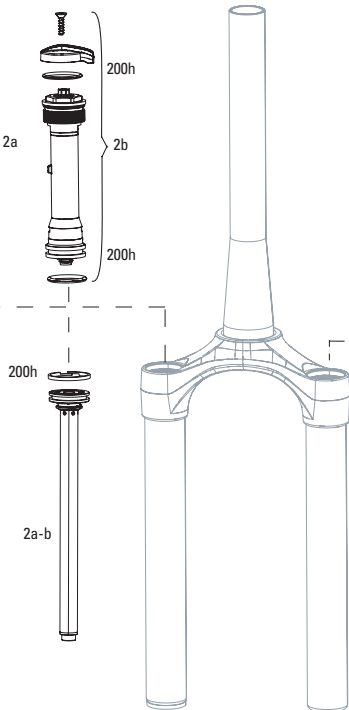

SEKTOR SILVER RL A2 (2017-2018)

FS-SKTS-RL-A2

Note:

1. All basic service kits include the following replaceable wear items: o-rings, glide rings, dust seals, and foam rings.
2. Convert from Crown Adjust to Remote Adjust: Remote compression damper, remote compression adjuster spool, cable clamp and remote lever assembly.
3. Thread Pitch is 0.8mm for Recon Silver C1 and Sektor Silver A2
4. Maximum Tire Diameter: 714mm Maximum Tire Width: 81mm
5. 32mm Boost lower legs use flangeless wiper seals.
6. 6 Decal and Maxle pages can be found in back of the catalog.