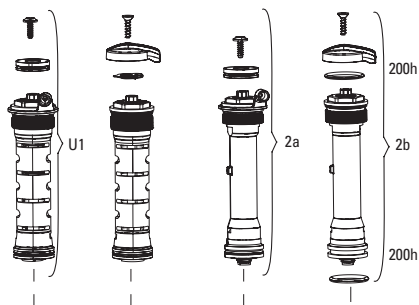

SEKTOR SILVER RL A2 (2017-2018)

FS-SKTS-RL-A2

Note:

1. All basic service kits include the following replaceable wear items: o-rings, glide rings, dust seals, and foam rings.
2. Convert from Crown Adjust to Remote Adjust: Remote compression damper, remote compression adjuster spool, cable clamp and remote lever assembly.
3. Thread Pitch is 0.8mm for Recon Silver C1 and Sektor Silver A2
4. Maximum Tire Diameter: 714mm Maximum Tire Width: 81mm
5. 32mm Boost lower legs use flangeless wiper seals.
- 6 Decal and Maxle pages can be found in back of the catalog.