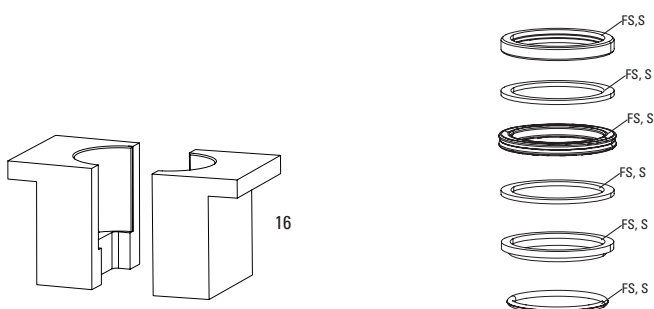

MONARCH XX B1-C2 (2014-2022)

RS-MNR-XX-B1, RS-MNR-XX-C1, RS-MNR-XX-C2

MONARCH XX B1-C2 (2014-2022)

RS-MNR-XX-B1, RS-MNR-XX-C1, RS-MNR-XX-C2