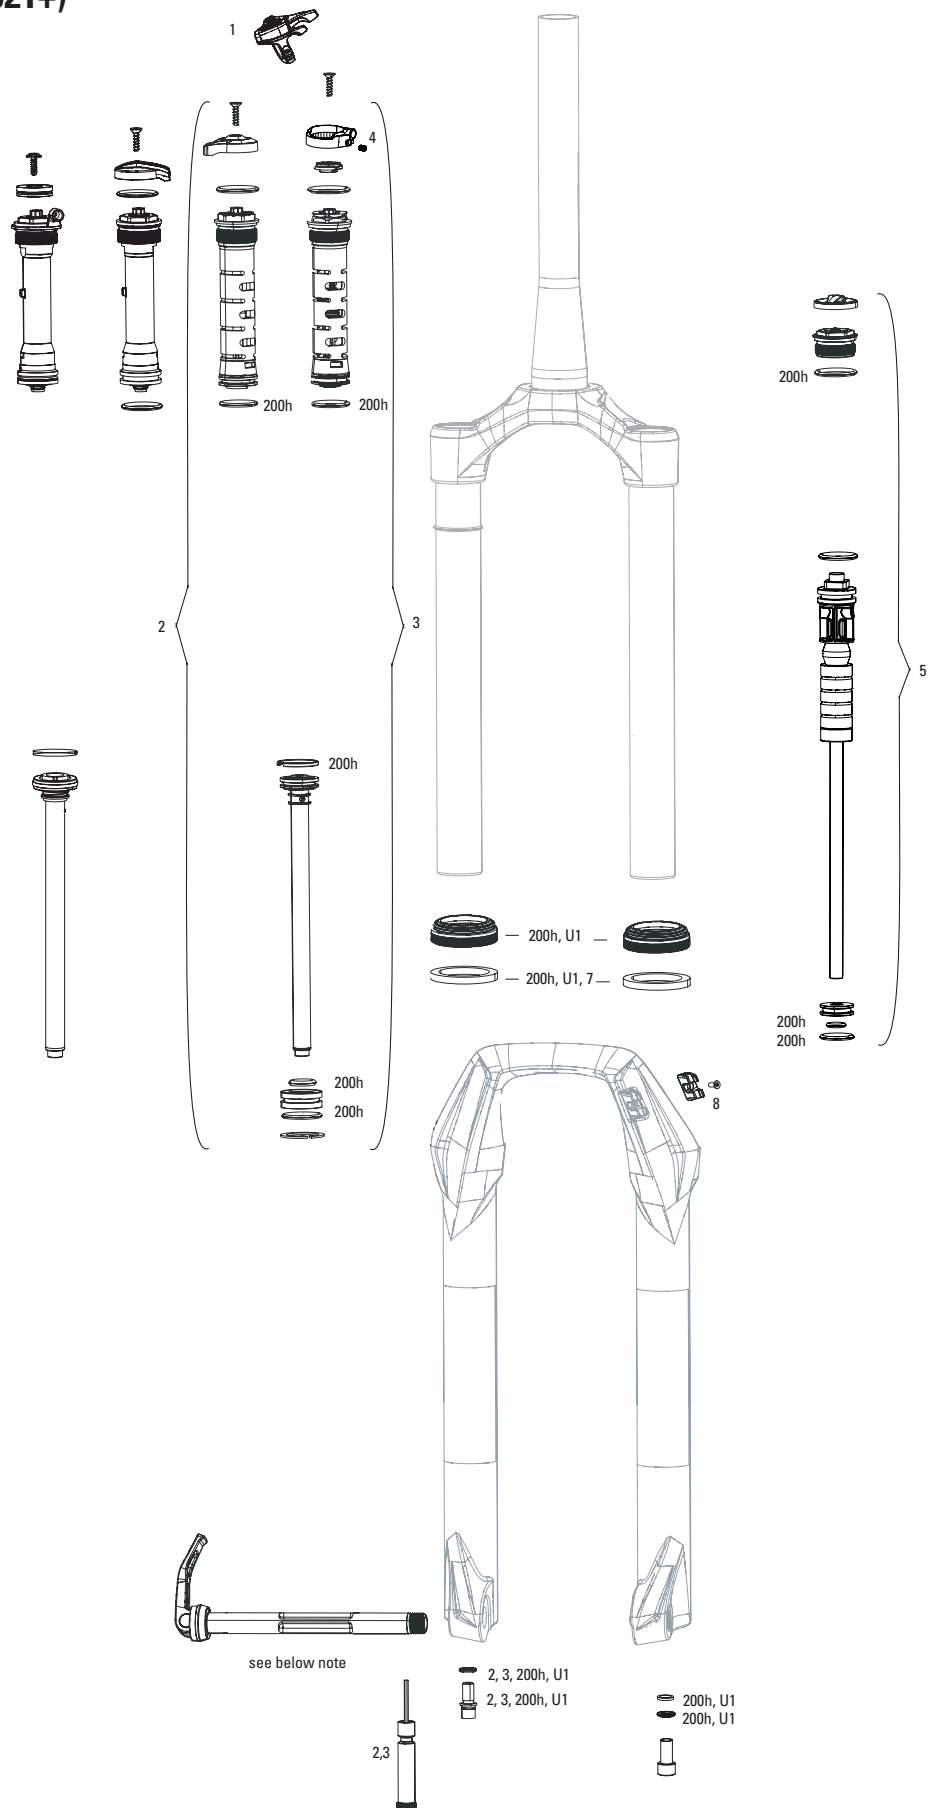

RECON GOLD C1 (2021+)
FS-RCNG-RL-C1

Note:
1. Decal and Maxle pages can be found in back of the catalog.