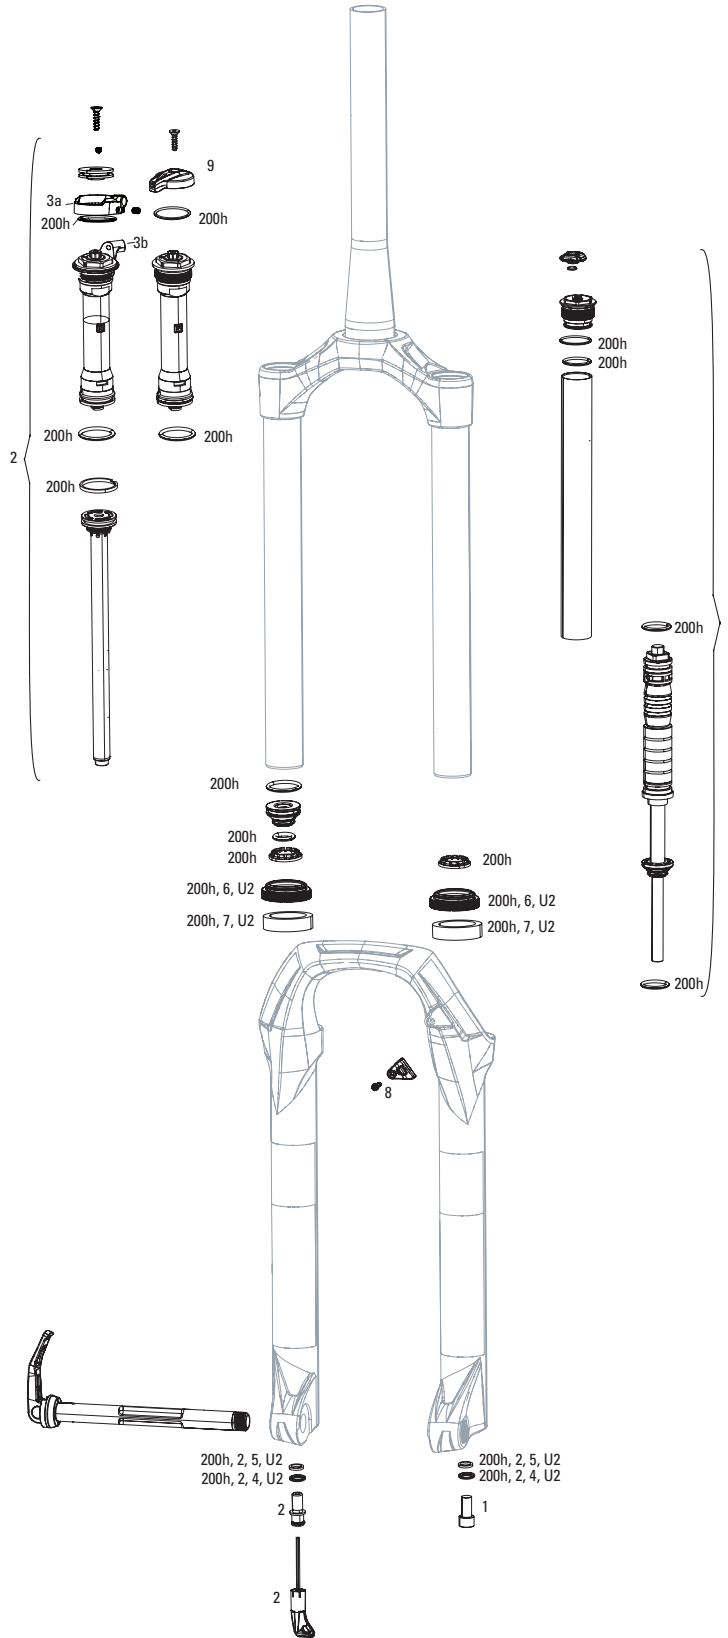

JUDY SILVER TK A1-A3 (2018+)

FS-JDYS-TK-A1, FS-JDYS-TK-A2, FS-JDYS-TK-A3

U1

Note:

1. Judy Silver and Gold dampers and spring internals are not cross compatible.
2. Decal and Maxle pages can be found in back of the catalog.

JUDY SILVER TK A1-A3 (2018+)

FS-JDYS-TK-A1, FS-JDYS-TK-A2, FS-JDYS-TK-A3

UPGRADES

U1	11.4308.848.000	REMOTE - POPLOC LEFT 17MM CABLE PULL - RL (PRE-2013) & ALL TK DAMPERS, (NOT COMPATIBLE WITH 2013+ MOCO)
U1	11.4309.207.000	REMOTE - POPLOC RIGHT 17MM CABLE PULL - RL (PRE-2013) & ALL TK DAMPERS
U2	00.4318.045.001	FORK DUST WIPER UPGRADE KIT - 30MM BLACK FLANGELESS LOW FRICTION SEALS (INCLUDES DUST WIPERS & 10MM FOAM RINGS) - JUDY SILVER/JUDY GOLD (BOOST™ FORKS)/RUDY
U2	00.4318.045.000	FORK DUST WIPER UPGRADE KIT - 30MM BLACK FLANGED LOW FRICTION SEALS (INCLUDES DUST WIPERS, 5MM & 10MM FOAM RINGS) - XC30/30GOLD/30SILVER/PARAGON/PSYLO/DUKE/JUDY (non-BOOST)

SERVICE- BOOST

200h	00.4315.032.648	200 HOUR/1 YEAR SERVICE KIT (INCLUDES DUST SEALS, FOAM RINGS, O-RING SEALS) -JUDY GOLD AND SILVER BOOST A1+ (2018+)

SERVICE- non-BOOST

200h	00.4315.032.649	200 HOUR/1 YEAR SERVICE KIT (INCLUDES DUST SEALS, FOAM RINGS, O-RING SEALS) - 30 GOLD AND SILVER (A1-A5/2016-2021)/JUDY SILVER AND GOLD non-BOOST (A1+/2018+)

SPRING INTERNALS

1	11.4018.010.231	FORK SPRING SOLO AIR ASSEMBLY - 80-120 MM-27.5/29 (THREAD PITCH 0.8MM) (INCLUDES TOP CAP, AIR PISTON, SHAFT BOLT) - JUDY SILVER A1/30 SILVER A3(2018+)
1	11.4018.103.009	FORK SPRING SOLO AIR ASSEMBLY - 130MM-27.5/29 (THREAD PITCH 0.8MM) (INCLUDES TOP CAP, AIR PISTON, SHAFT BOLT) - JUDY SILVER A2+ (BOOST ONLY)

DAMPER INTERNALS

2	11.4018.104.026	FORK DAMPER ASSEMBLY - CROWN TURNKEY (THREAD PITCH 0.8MM) (INCLUDES RIGHT SIDE INTERNALS) - 26" - JUDY SILVER A1+/30 SILVER A3+ (2018+)
2	11.4018.104.027	FORK DAMPER ASSEMBLY - REMOTE 17MM (POPLOC, PRE-2013 PUSHLOC) TURNKEY (THREAD PITCH 0.8MM) (INCLUDES RIGHT SIDE INTERNALS) - 26" - JUDY SILVER A1+/30 SILVER A3+ (2018+)
2	11.4018.104.017	FORK DAMPER ASSEMBLY - CROWN TURNKEY (THREAD PITCH 0.8MM) (INCLUDES RIGHT SIDE INTERNALS) - 27/29" - JUDY SILVER A1+/30 SILVER A3+ (2018+)
2	11.4018.104.018	FORK DAMPER ASSEMBLY - REMOTE 17MM (POPLOC, PRE-2013 PUSHLOC) TURNKEY (THREAD PITCH 0.8MM) (INCLUDES RIGHT SIDE INTERNALS) - 27/29" - JUDY SILVER A1+/30 SILVER A3+ (2018+)
3a	11.4018.082.028	FORK COMPRESSION DAMPER SPARE HOUSING STOP - FITS TK AND RL REMOTE DAMPERS (INCLUDES HOUSING STOP AND SET SCREW) - JUDY/RECON/30/35 (2020-2022)/DOMAIN B1+ (2022+)
3b	11.4015.536.010	FORK COMPRESSION DAMPER KNOB KIT - REMOTE 17MM (POPLOC, PRE-2013 PUSHLOC) (INCLUDES SPOOL & CLAMP)- XC30/30 GOLD/30 SILVER/JUDY SILVER (NONBOOST)/JUDY B1/JUDY GOLD (NONBOOST)
9	11.4018.082.008	FORK COMPRESSION DAMPER KNOB KIT - CROWN TURNKEY LOCKOUT DAMPER (INCLUDES KNOB AND SCREW) - XC30 TK (B3-B4), 30S TK (A5), JUDY S TK (A2), RECON TK (A2-B1)

SPARES

4	11.4015.259.000	FORK CRUSH WASHERS - 8MM (QTY 50)
5	11.4015.260.000	FORK CRUSH WASHER RETAINER - 8MM (QTY 50)
6	11.4018.028.007	FORK DUST WIPER KIT - 30MM BLACK (INCLUDES FLANGED DUST WIPERS) (QTY 20) - XC30/30 GOLD/30 SILVER/PARAGON
7	11.4018.028.008	FORK FOAM RING KIT - 30MM X 5MM (QTY 20) - XC30/30 GOLD/30 SILVER
8	11.4015.534.010	FORK HOSE CLAMP - PIKE/LYRIK/YARI/SID/REVELATION/BOXXER/XC30/30G/30S/RECON/SEKTOR/BLUTO/REBA/35G/35S
ns	11.4118.107.000	SCHRADER AIR CAP - (INCLUDES CAP AND O-RING) - ROCKSHOX UNIVERSAL AIR CAP FOR FORKS AND SHOCKS

TOOLS/GREASE/FLUIDS