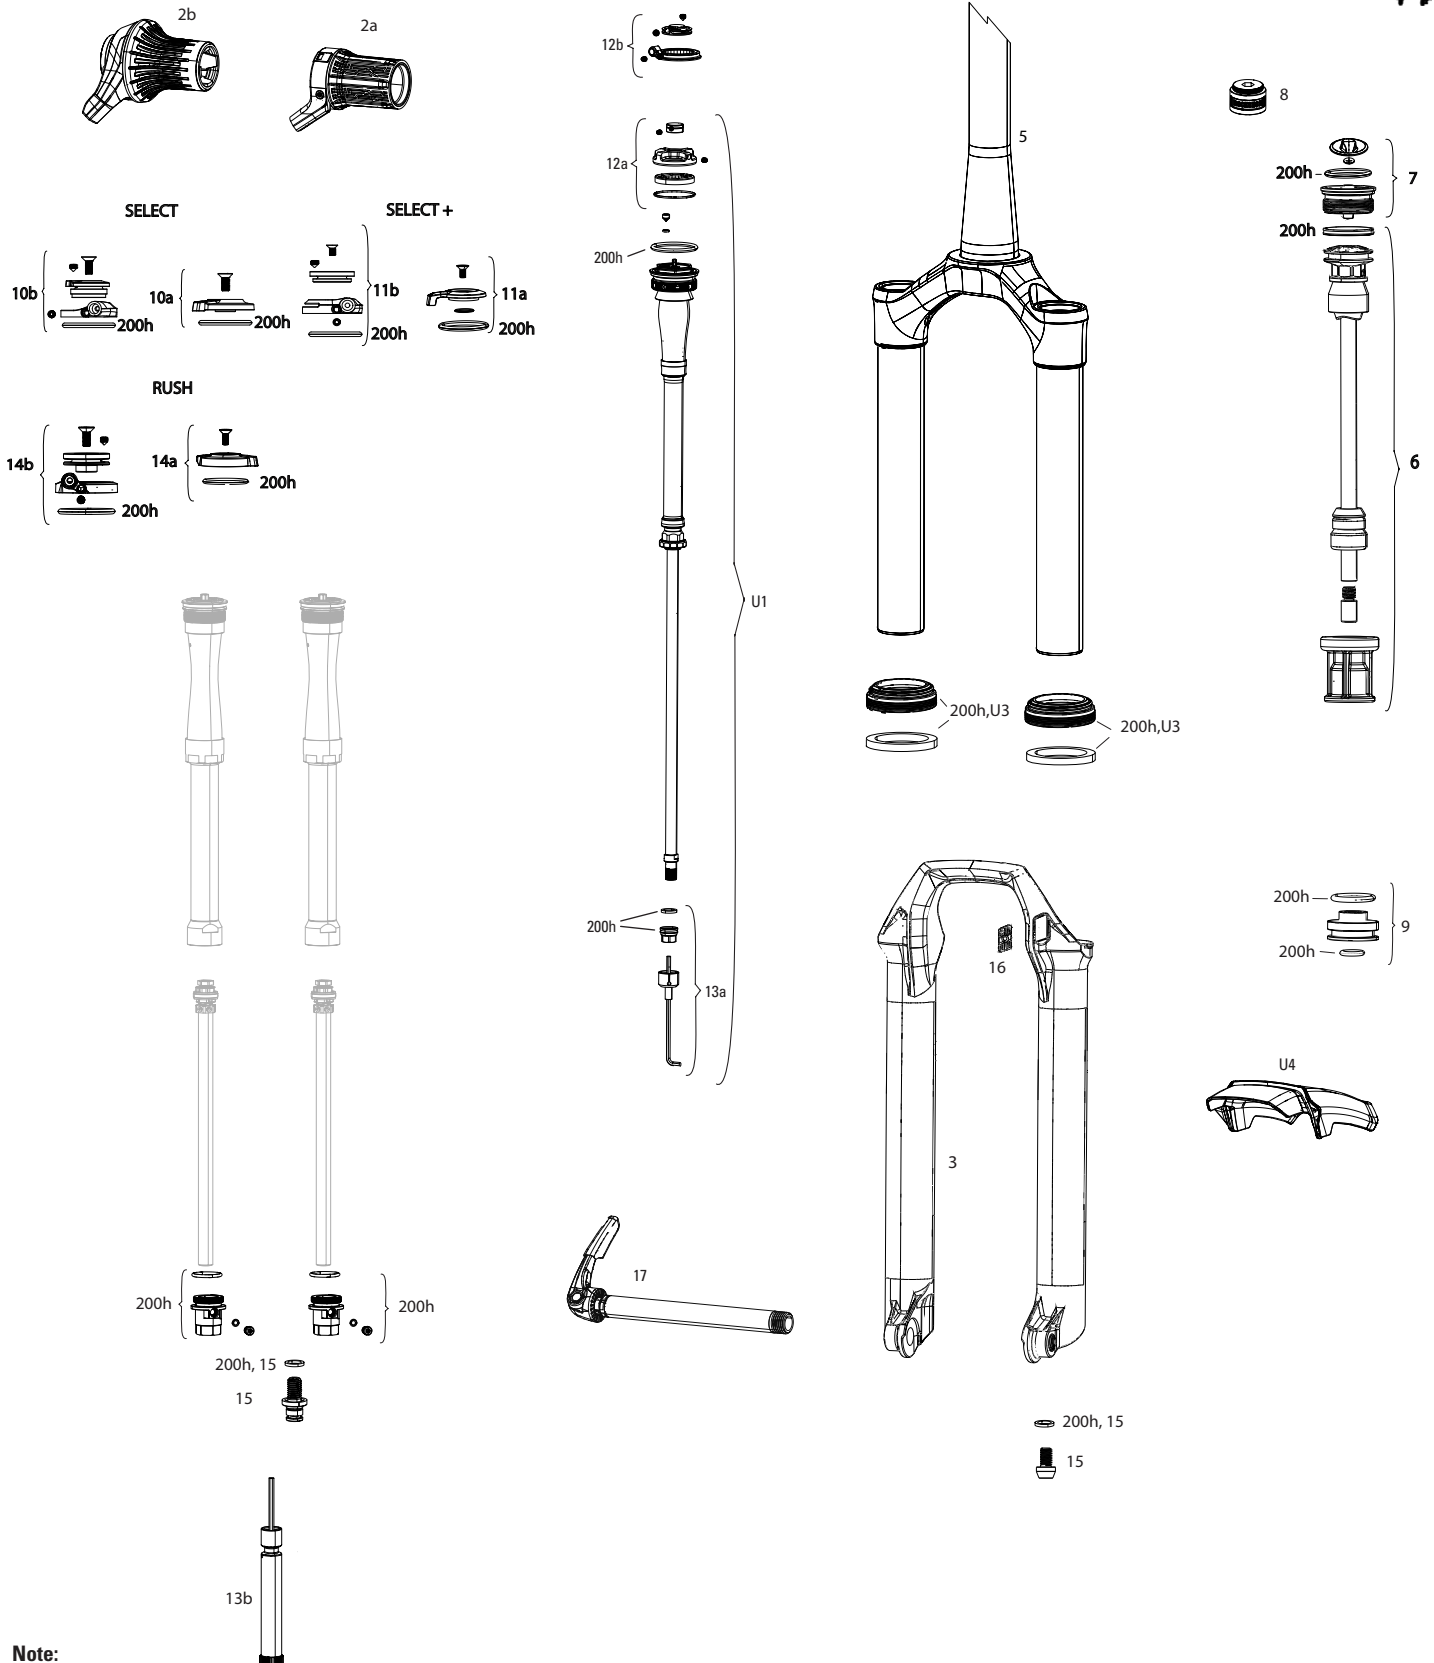

SID (35MM) SELECT/SELECT+/ULTIMATE C1 (2021-2023)

FS-SID-BSE-C1, FS-SID-SEL-C1, FS-SID-SELP-C1, FS-SID-SLP3-C1, FS-SID-ULT-C1

Charger Race Day 2

Note:

1. Convert from Crown Adjust to Cable Remote Adjust: complete damper upgrade kit
2. Decal and Maxle pages can be found in back of the catalog.
3. 115x110 Boost Maxle not compatible with 35mm SID C1, use 15x100 Maxle. See parts page for compatible parts.
4. Fender mounting bolts are M3-.5x11mm. Max bolt torque is 1Nm.