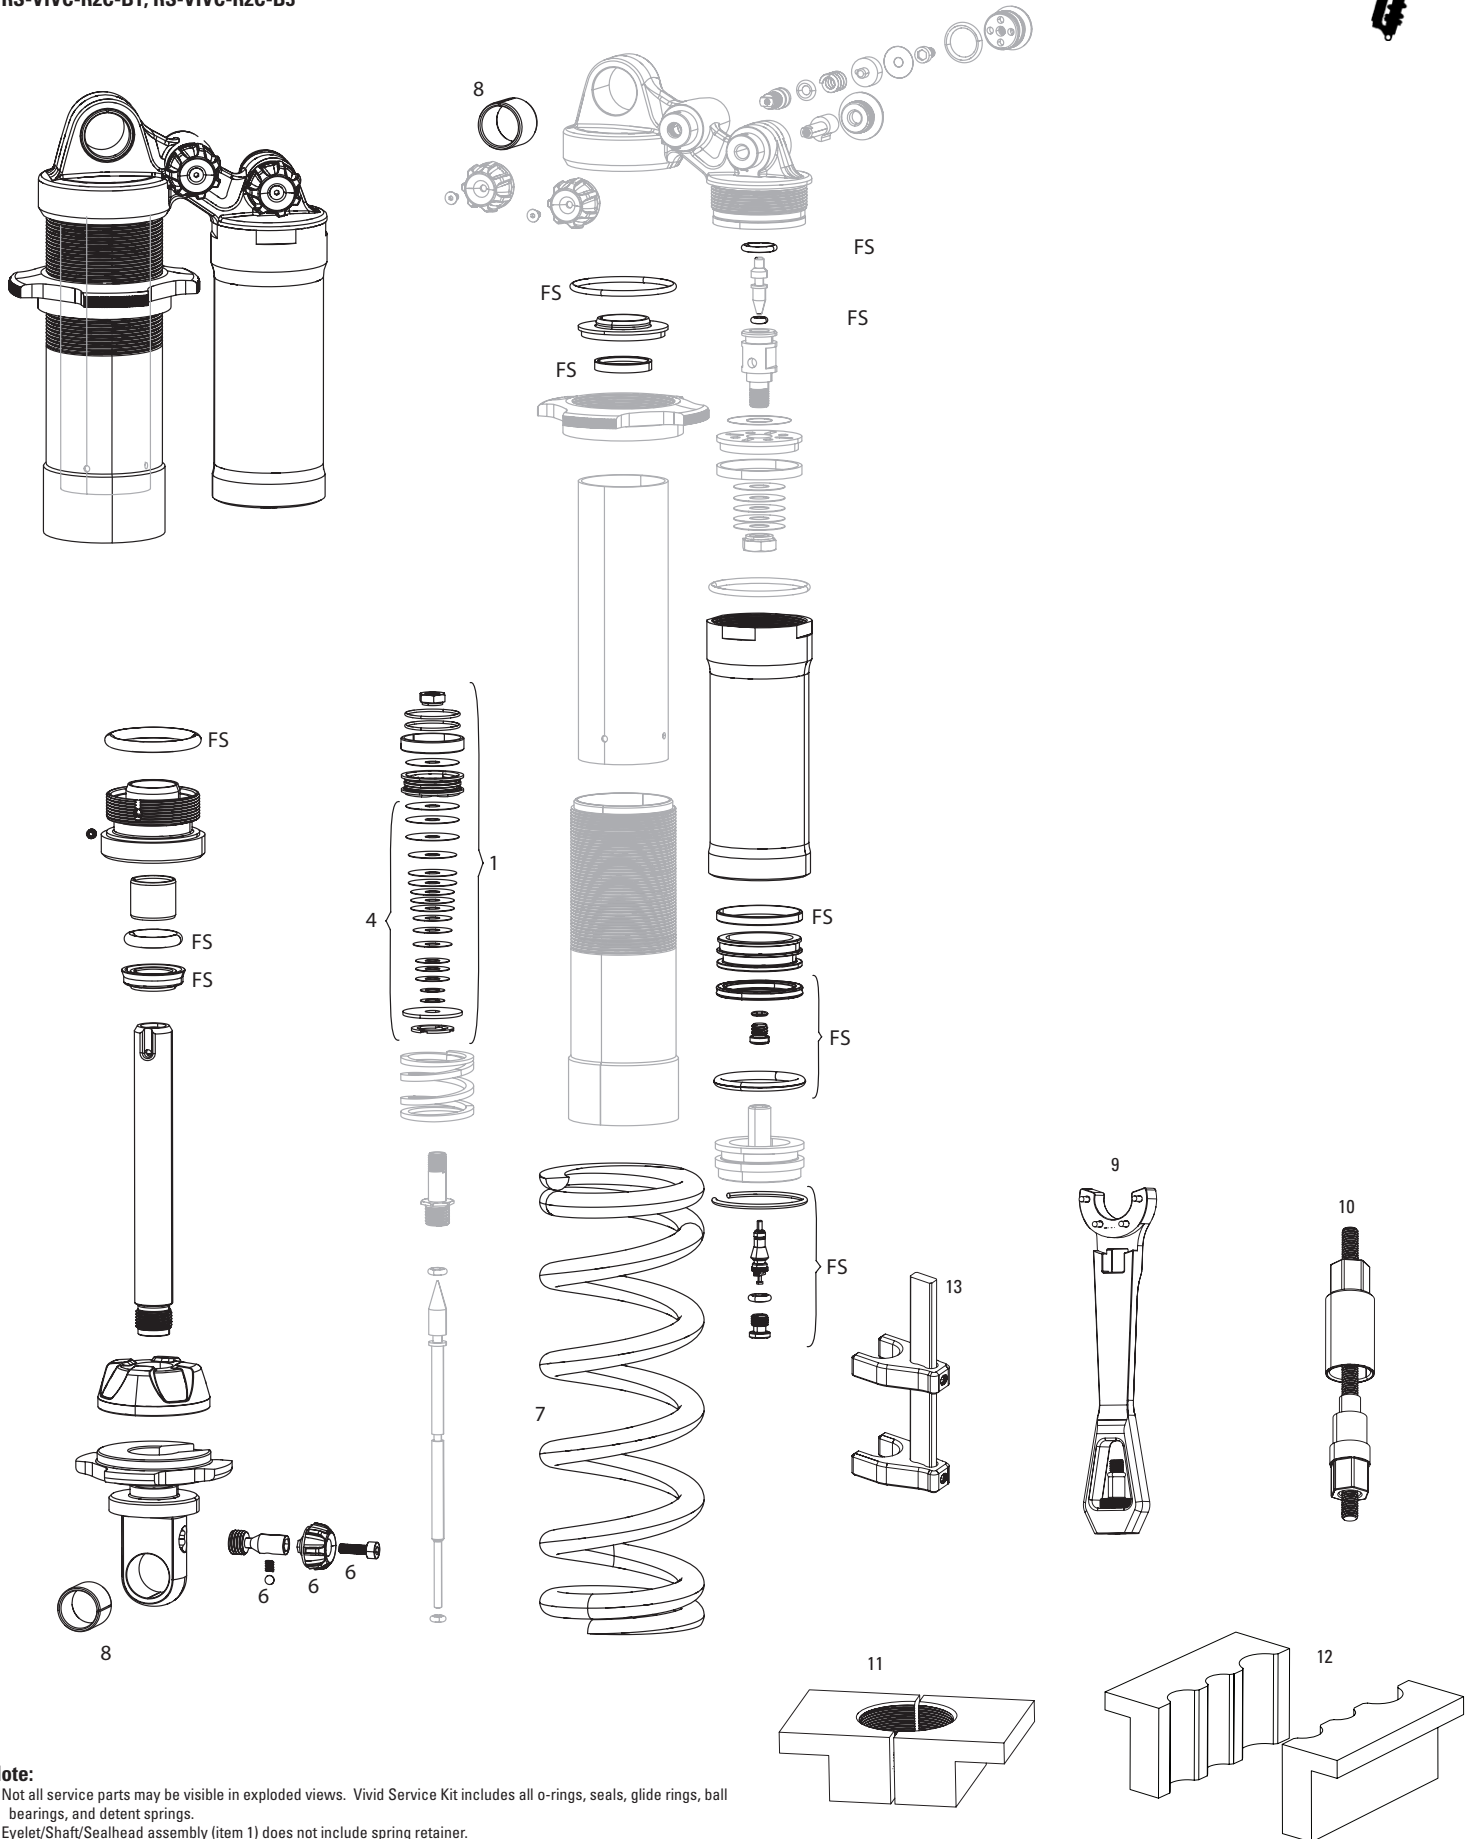

VIVID COIL B1-B3 (2014-2022)

RS-VIVC-R2C-B1, RS-VIVC-R2C-B3

Note:

1. Not all service parts may be visible in exploded views. Vivid Service Kit includes all o-rings, seals, glide rings, ball bearings, and detent springs.
2. Eyelet/Shaft/Sealhead assembly (item 1) does not include spring retainers.
3. Use 1/2"x1/2" Rear Shock Bushing/Mount Hardware Tool to remove and install eyelet bushing and mounting hardware.