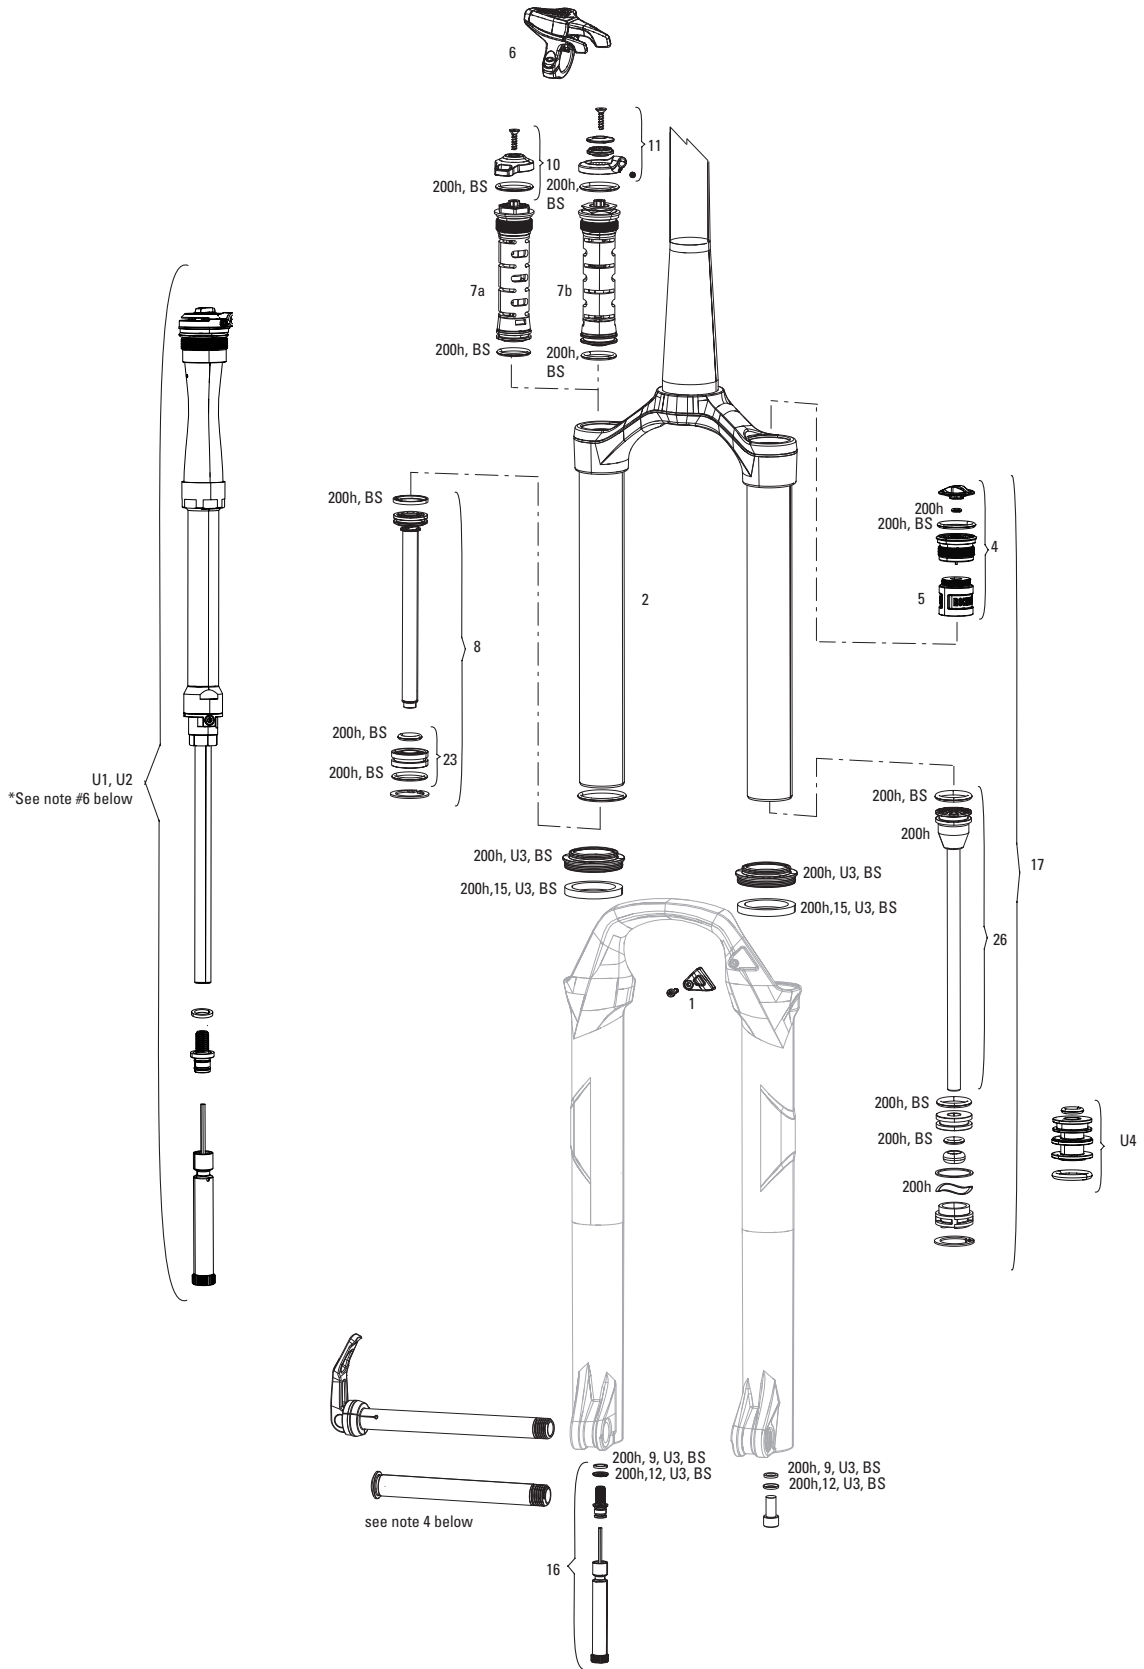

REBA-12 non-Boost - A2-A8 (2012-2025)

FS-REBA-12NB-A2, FS-REBA-12NB-A3, FS-REBA-12NB-A4, FS-REBA-12NB-A5, FS-REBA-12NB-A6, FS-REBA-12NB-A7, FS-REBA-12NB-A8

Note:

1. Reba-12 max travel is 120mm.
2. Reba-12 nonBoost stock configurations were 80,90,95,100,110, and 120mm.
3. Convert from Crown Adjust to Cable Remote Adjust: complete damper upgrade kit
4. Decal and Maxle pages can be found in back of the catalog.
5. Part descriptions on the following page that include a "B" are specifically for "Boost" forks. Parts that include an "NB" are specifically for "non-Boost" forks. Parts without either designation are compatible with both Boost and non-Boost forks.
6. Charger damper upgrade only compatible with 27.5" and 29" chassis. Charger damper will NOT fit in 26" fork.