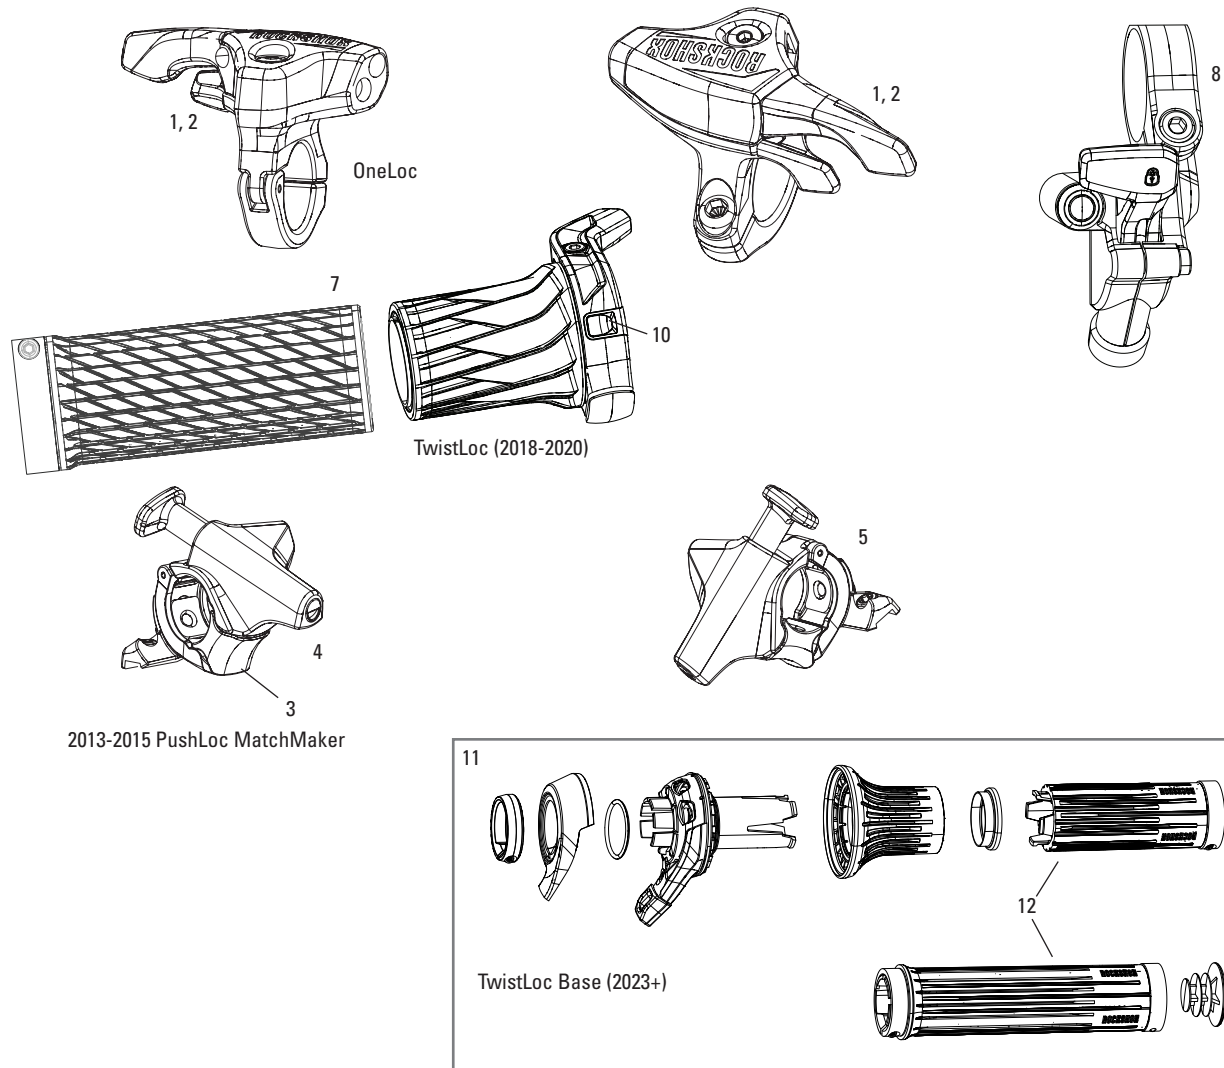

**ONELOC (2016-2020), PUSHLOC (2007-2012)/PUSHLOC (2013-2015),
TWISTLOC (2018-2020)/TWISTLOC BASE (2023+), POPLOC (2012-2020)**

Note:
1. 2013-2015 PushLoc is right and left-specific and is compatible only with 2013+ Motion Control and Recon Gold TurnKey compression dampers. Cable pull = 10mm.
2. Pre-2013 PushLoc and PopLoc are compatible only with pre-2013 Motion Control compression dampers and is convertible to left and right vertical, and left and right horizontal. Cable pull = 17mm.
3. OneLoc is compatible with 2013+ Motion Control and Recon Gold TK dampers with 10mm cable pull and replaces PushLoc.
4. 2023 TwistLoc Base ships with two cables for use with front and rear suspension. One cable can be removed for use with one or the other.
5. 2023 Twist Loc Base lock-on grips are cross compatible with SRAM Eagle Grip Shift lock-on grips.
6. RockShox remotes uses standard derailleur cables and 4mm housing.

1	00.4318.002.009	REMOTE - ONELOC LEFT/ABOVE, RIGHT/BELOW 10MM, REMOTE ONLY (INCLUDES REMOTE, CABLE&HOUSING) - METRIC REAR SHOCKS, RL (2013+) & CHARGER DAMPERS
2	00.4318.002.010	REMOTE - ONELOC RIGHT/ABOVE, LEFT/BELOW 10MM, REMOTE ONLY (INCLUDES REMOTE, CABLE&HOUSING) - METRIC REAR SHOCKS, RL (2013+) & CHARGER DAMPERS
3	11.6818.001.000	REMOTE DISCRETE PUCK - HYDRAULIC REMOTE (SPACER) FOR XLOC REMOTES QTY2
4	11.5315.049.010	DISC BRAKE LEVER CLAMP SHIFTER MOUNTING BRACKET - (MMX) LEFT -GUIDE ULT/RSC/RS/RE/R,LEVEL ULT/TLM/TL, CODE RSC/R, DB5 ELIXIR 9/7/CR MAG/X0/ XX, QTY 1
5	11.5315.049.020	DISC BRAKE LEVER CLAMP SHIFTER MOUNTING BRACKET - (MMX) RIGHT -GUIDE ULT/RSC/RS/RE/R,LEVEL ULT/TLM/TL, CODE RSC/R, DB5 ELIXIR 9/7/CR MAG/X0/ XX, QTY 1
7	00.4318.026.000	LOCKING GRIPS FOR TWISTLOC 77/125MM WITH BLACK CLAMPS AND END PLUG - TWISTLOC A1(2018-2023)
8	11.4308.848.000	REMOTE - POPLOC LEFT 17MM CABLE PULL - RL (PRE-2013) & ALL TK DAMPERS, (NOT COMPATIBLE WITH 2013+ MOCO)
8	11.4309.207.000	REMOTE - POPLOC RIGHT 17MM CABLE PULL - RL (PRE-2013) & ALL TK DAMPERS
ns	11.4311.184.000	REMOTE - POPLOC RIGHT SHOCK - ARI0
10	11.4018.112.000	REMOTE PLUGS- TWISTLOC (INCLUDES RUBBER TAB FOR LOCK/UNLOCK ICON) QTY 10
11	00.4318.059.000	REMOTE - TWISTLOC BASE FULL SPRINT LEFT 2 POSITION (INCLUDES CABLES, HOUSING, LEFT AND RIGHT GRIPS) - 2 POSITION REMOTE FORKS AND SHOCKS B1
11	00.4318.059.001	REMOTE - TWISTLOC BASE FULL SPRINT LEFT 3 POSITION (INCLUDES CABLES, HOUSING, LEFT AND RIGHT GRIPS) - 3 POSITION REMOTE FORKS AND SHOCKS B1
12	00.4318.026.003	GRIPS FOR TWISTLOC 77/125MM TEXTURED GRIPS (INCLUDES BLACK CLAMPS, END PLUGS) - TWISTLOC BASE B1+ (2023+)