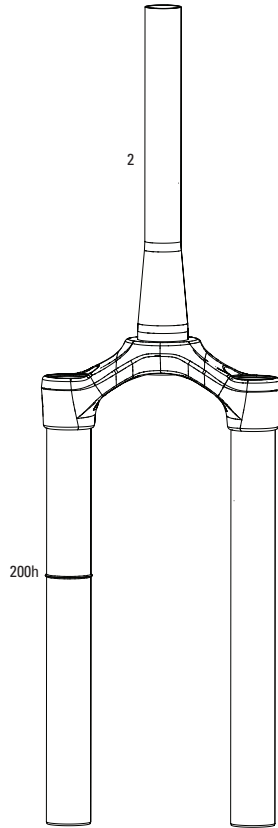

35 GOLD RL A1-A2 (2020-2024)

FS-35G-RL-A1, FS-35G-RL-A2

Note:

1. 200h service kits include replaceable o-rings, glide rings, retaining rings, crush washers, crush washer retainers and shaft bolts/nuts. All air service kits include replacement schrader valve cores.
2. EMTB (fender mount) lower leg and CSU are not cross-compatible with non-fender CSU and lower leg variants.
3. Convert from Crown Adjust to Remote Adjust: Remote compression damper, remote compression adjuster spool, cable clamp and remote lever assembly.
4. Decal and Maxle pages can be found in back of the catalog.