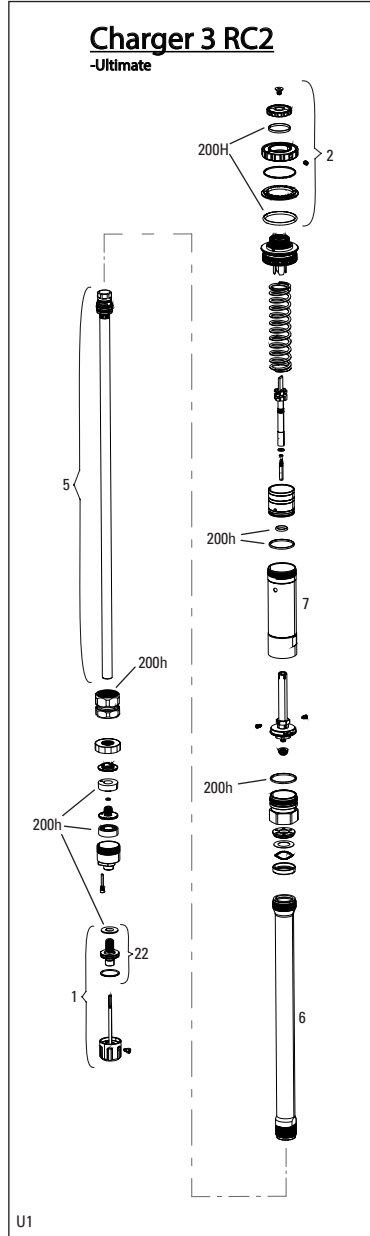

SPARES

bulk	11.4018.121.000	FORK DUST WIPER KIT - 38MM (QTY 20) - ZEB A1+ (2021+)/DOMAIN B1+ (2022+)
16	11.4018.126.000	FORK HUB ENDCAP ADAPTERS - (CONVERTS FROM 31MM TO 21MM FOR USE WITH NON-TORQUE CAP HUBS) - PIKE C1/LYRIK D1/ZEB A2 FLIGHT ATTENDANT (2023+)
17	11.4018.115.001	FORK HOSE CLAMP - GLOSS BLACK (INCLUDES CABLE CLAMP & SCREW) ZEB A1 (2021+), ZEB/PIKE/LYRIK FLIGHT ATTENDANT (2022+)
18	11.4018.116.001	FORK FOAM RING KIT - 38MM X 6MM (QTY 20) - ZEB A1+ (2021+)/DOMAIN B1+ (2022+)
19	11.4015.403.090	FORK SHAFT FASTENER KIT - (INCLUDES SHAFT BOLTS & CRUSH WASHERS) - REVELATION RC A1+/YARI CHR C A1+, LYRIK/PIKE/PIKE DJ/BOXXER/ZEB CHARGER A1+
20	11.4015.259.000	FORK CRUSH WASHERS - 8MM (QTY 50)
ns	11.4308.327.002	AIR VALVE KIT - SCHRADER CORE (QTY 2) - FORKS/SHOCKS/REVERB
ns	11.4018.059.000	FORK CALIPER SPACER KIT - 3S (ALLOWS FOR 203MM BRAKE ROTOR) - BOXXER B1+/ZEB A1+
ns	11.4118.107.000	SCHRADER AIR CAP - (INCLUDES CAP AND O-RING) - ROCKSHOX UNIVERSAL AIR CAP FOR FORKS AND SHOCKS
21	11.4018.131.000	FORK LOWER LEG PLUGS - (INCLUDES 2 PLUGS) - PIKE C1/LYRIK D1/ZEB A2 FLIGHT ATTENDANT (2023+), 38MM BOXXER D1+(2024+)
22	11.4018.135.000	FENDER BOLT KIT - M3-5X11MM BUTTON HEAD (QTY 5) - ZEB A1+, LYRIK D1+, PIKE C1+, DOMAIN B1+, SID C1+, BOXXER D1+

TOOLS/GREASE/FLUIDS

ns	00.4318.044.000	FORK LOWER LEG DUST SEAL INSTALLATION TOOL 38MM (FOR FLANGELESS AND FLANGED DUST SEALS)
ns	00.4315.023.010	HIGH-PRESSURE FORK/SHOCK PUMP (300 PSI MAX) ROCKSHOX
ns	00.4315.023.040	HIGH-PRESSURE FORK/SHOCK PUMP (300 PSI MAX) ROCKSHOX DIGITALGAUGE
ns	00.4315.022.010	REAR SHOCK SCHRADER VALVE REMOVAL TOOL ROCKSHOX
ns	11.4318.016.000	MAXIMA PLUSH DYNAMIC SUSPENSION LUBE LIGHT, 120ML BOTTLE (REPLACES 0W-30) - PIKE/REVELATION/LYRIK/YARI/BOXXER/ZEB/DOMAIN/REVERB XPLR/SHOCK AIR CANS
ns	11.4318.016.001	MAXIMA PLUSH DYNAMIC SUSPENSION LUBE LIGHT, 1 LITER BOTTLE (REPLACES 0W-30) - PIKE/REVELATION/LYRIK/YARI/BOXXER/ZEB/DOMAIN/REVERB XPLR/SHOCK AIR CANS
ns	11.4318.016.002	MAXIMA PLUSH DYNAMIC SUSPENSION LUBE HEAVY, 120ML BOTTLE - SID/SIDSL/RUDY/PIKE/LYRIK/ZEB - LOWER LEGS/AIR SPRINGS
ns	11.4318.016.003	MAXIMA PLUSH DYNAMIC SUSPENSION LUBE HEAVY, 1 LITER BOTTLE - SID/SIDSL/RUDY/PIKE/LYRIK/ZEB - LOWER LEGS/AIR SPRINGS
ns	00.4318.008.000	GREASE SRAM BUTTER 20ML SYRINGE, FRICTION REDUCING GREASE BY SLICKOLEUM - DOUBLE TIME HUB PAWLS, FORKS & REVERB SERVICE
ns	00.4318.008.001	GREASE SRAM BUTTER 1OZ CONTAINER, FRICTION REDUCING GREASE BY SLICKOLEUM - DOUBLE TIME HUB PAWLS, FORKS & REVERB SERVICE
ns	00.4318.008.003	GREASE SRAM BUTTER 500ML CONTAINER, FRICTION REDUCING GREASE BY SLICKOLEUM - RECOMMENDED FOR SRAM DOUBLE TIME HUBS & WHEELS, ROCKSHOX FORKS AND REVERB SERVICE
ns	11.4115.094.040	MAXIMA SUSPENSION OIL PLUSH, 7WT 1 LITER BOTTLE - REAR SHOCK/CHARGER DAMPER
ns	11.4115.094.030	MAXIMA SUSPENSION OIL PLUSH, 3WT 1 LITER BOTTLE - REAR SHOCK/CHARGER DAMPER
ns	00.4318.098.000	ROCKSHOX UNIVERSAL BLEED KIT (INCLUDES 2 SYRINGES, 2 STANDARD FITTINGS, CHARGER FITTING, AND REVERB BLEEDING EDGE FITTING)
ns	00.4318.007.000	ROCKSHOX CHARGER DAMPER STANDARD BLEED KIT (INCLUDES SYRINGE, CHARGER1 FITTING, STANDARD FITTING, SUSPENSION OIL 3W) - CHARGER/RACEDAY DAMPERS
ns	00.4318.012.013	ROCKSHOX GLASS FIBER REINFORCED NYLON NON-SCRATCH O-RING PICK TOOLS (QTY 5, FOR USE ON SUSPENSION PRODUCTS)

BOXXER BASE/ULTIMATE D1 (2024+)

FS-BXR-BSE-D1, FS-BXR-ULT-D1

Note:

1. Fender bolts are M3-5x11 (qty 4)
2. Only the Charger 3 RC2 damper found in the BoXXer Ultimate is upgradeable to Charger 3.1.