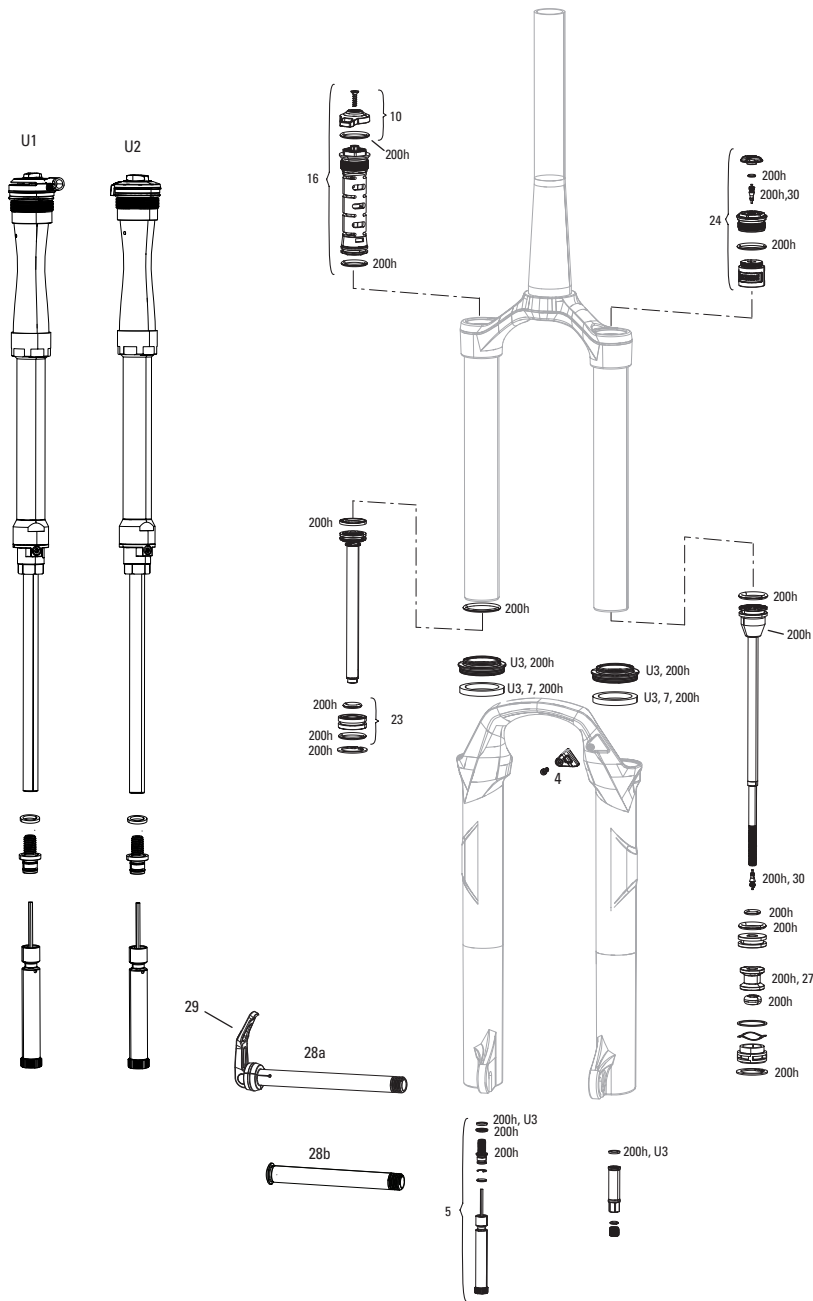

REBA-12 Dual Air – A1(2011-2012)
FS-REBA-12DA-A1

Notes:

1. Reba-12 Dual Air max travel is 120mm.
2. Reba-12 Dual Air stock configurations were 80,90,100,110, and 120mm.

REBA-12 Dual Air – A1(2011-2012)

FS-REBA-12DA-A1

UPGRADE

U1	00.4018.783.011	DAMPER UPGRADE KIT - CHARGER RLC,120 MAX TRAVEL, REMOTE(INCLUDES RIGHT SIDE INTERNALS, ONELOCREMOTE)-SID27/29(A2-A4/2012-2016),SID120(B1-B4/2020,REBA-12 A1-A9(2012-2025)/BLUTOA1+
U2	00.4018.783.003	DAMPER UPGRADE KIT - CHARGER2 RLC CROWN 120MM MAX TRAVEL (RIGHT SIDE INTERNALS) - SID27/29(A2-A4/2012-16),SID120(B1-B4/2020, REBA-12 A1-A9(2012-2025)/BLUTO A1+
U3	00.4318.045.002	FORK DUST WIPER UPGRADE KIT - 32MM BLACK FLANGED LOW FRICTION SEALS (INCLUDES DUST WIPERS, 5MM, 10MM FOAM RINGS)-15X100 SID/REVELATION/REBA/ARGLE/SEKTOR/TORA/RECON/XC32

SERVICE

200h	00.4315.032.420	AM FORK SERVICE KIT, BASIC (INCLUDES BLACK DUST SEALS, FOAM RINGS,O-RING SEALS) - REBA-12DA A1(2011-2012),REBA-12NB A2-A6 (2011-2017) AND SID A1-A4 (2012-2014), NON-BOOST
200h	11.4015.494.000	FORK SERVICE KIT - DUAL AIR, SID A1/REBA-12DA A1(2011-2012)

DAMPER

4	11.4015.534.010	FORK HOSE CLAMP - PIKE/LYRIK/YARI/SID/REVELATION/BOXXER/XC30/30G/30S/RECON/SEKTOR/BLUTO/REBA/35G/35S
5	11.4015.293.000	FORK REBOUND DAMPER KNOB KIT - (INCLUDES ADJUSTER KNOB, BOLT) - 2008-2016 SID/REBA-12 A1-A6(2011-2016)
23	11.4015.353.010	FORK DAMPER SEALHEAD ASSEMBLY - MOCO 32MM - SIDA 2009-2014, SIDB 2011-2013, REBA-12 A1-A6(2011-2017), REVELATION 2009-2013, BLUTO RL A1-A5

REMOTES

ns	11.4308.848.000	REMOTE - POPLOC LEFT 17MM CABLE PULL - RL (PRE-2013), ALL TK DAMPERS, (NOT COMPATIBLE WITH 2013+ MOCO)
ns	11.4309.207.000	REMOTE - POPLOC RIGHT 17MM CABLE PULL - RL (PRE-2013), ALL TK DAMPERS

DAMPER

10	11.4015.461.010	FORK COMPRESSION DAMPER KNOB KIT - CROWN MOCO (INCLUDES SCREW) - REBA-12 A1-A6(2011-2016)/RECON, SEKTOR GOLD (2011-2016)
ns	11.4015.461.020	FORK COMPRESSION DAMPER KNOB KIT - REMOTE 10/17MM TK/MOCO (INCLUDES SPOOL, CABLE STOP, SCREW) - REBA-12 A1-A6(2011-2016)/RECON, SEKTOR GOLD (2011-2016)
16	11.4015.544.010	FORK COMPRESSION DAMPER - CROWN MOCO DNA (INCLUDES COMPRESSION KNOB, GATE KNOB, BOLT) - SIDA1-A3/REBA-12 A1-A3(2011-2016)

SPRING

24	11.4018.012.006	FORK SPRING AIR TOP CAP - 32MM (ALUMINUM UPPER TUBES ONLY, BOTTOMLESS TOKEN COMPATIBLE) - REBA-12 A1-A6/SIDA1-A4/REVELATION A1-A4/RS-1 A+/BLUTO A1+/ARGYLE A1+
27	11.4015.450.000	FORK SPRING TRAVEL SPACERS - ALL TRAVEL SPACER KIT (NOT COMPATIBLE WITH SID/REBA/REVELATION SOLO AIR SPRING)

MAXLE

28a	00.4318.005.002	AXLE MAXLE LITE FRONT, 15X100, LENGTH 148MM, THREAD LENGTH 9MM, THREAD PITCH M15X1.50 - REBA/REVELATION/RECON/SEKTOR/XC32/SID/SID SL/SID 35MM
28b	00.4318.005.018	AXLE MAXLE STEALTH FRONT, 15X100, LENGTH 148MM, THREAD LENGTH 9MM, THREAD PITCH M15X1.50 (NOT COMPATIBLE WITH RS-1) - 15X100, SID SL, SID 35MM
29	11.4318.004.001	AXLE MAXLE - LITE 15MM XC LEVER ASSEMBLY

SPARES

30	11.4308.327.002	AIR VALVE KIT - SCHRADER CORE (QTY 2) - FORKS/SHOCKS/REVERB
bulk	11.4015.259.000	FORK CRUSH WASHERS - 8MM (QTY 50)
bulk	11.4015.260.000	FORK CRUSH WASHER RETAINER - 8MM (QTY 50)
7	11.4015.496.010	FORK FOAM RING KIT - 32mm X 5mm (QTY 20) - SID A1-A3 /REBA A2-A3/BLUTO A1/SID SL C1 (2021)
ns	11.4118.107.000	SCHRADER AIR CAP - (INCLUDES CAP AND O-RING) - ROCKSHOX UNIVERSAL AIR CAP FOR FORKS AND SHOCKS

TOOLS