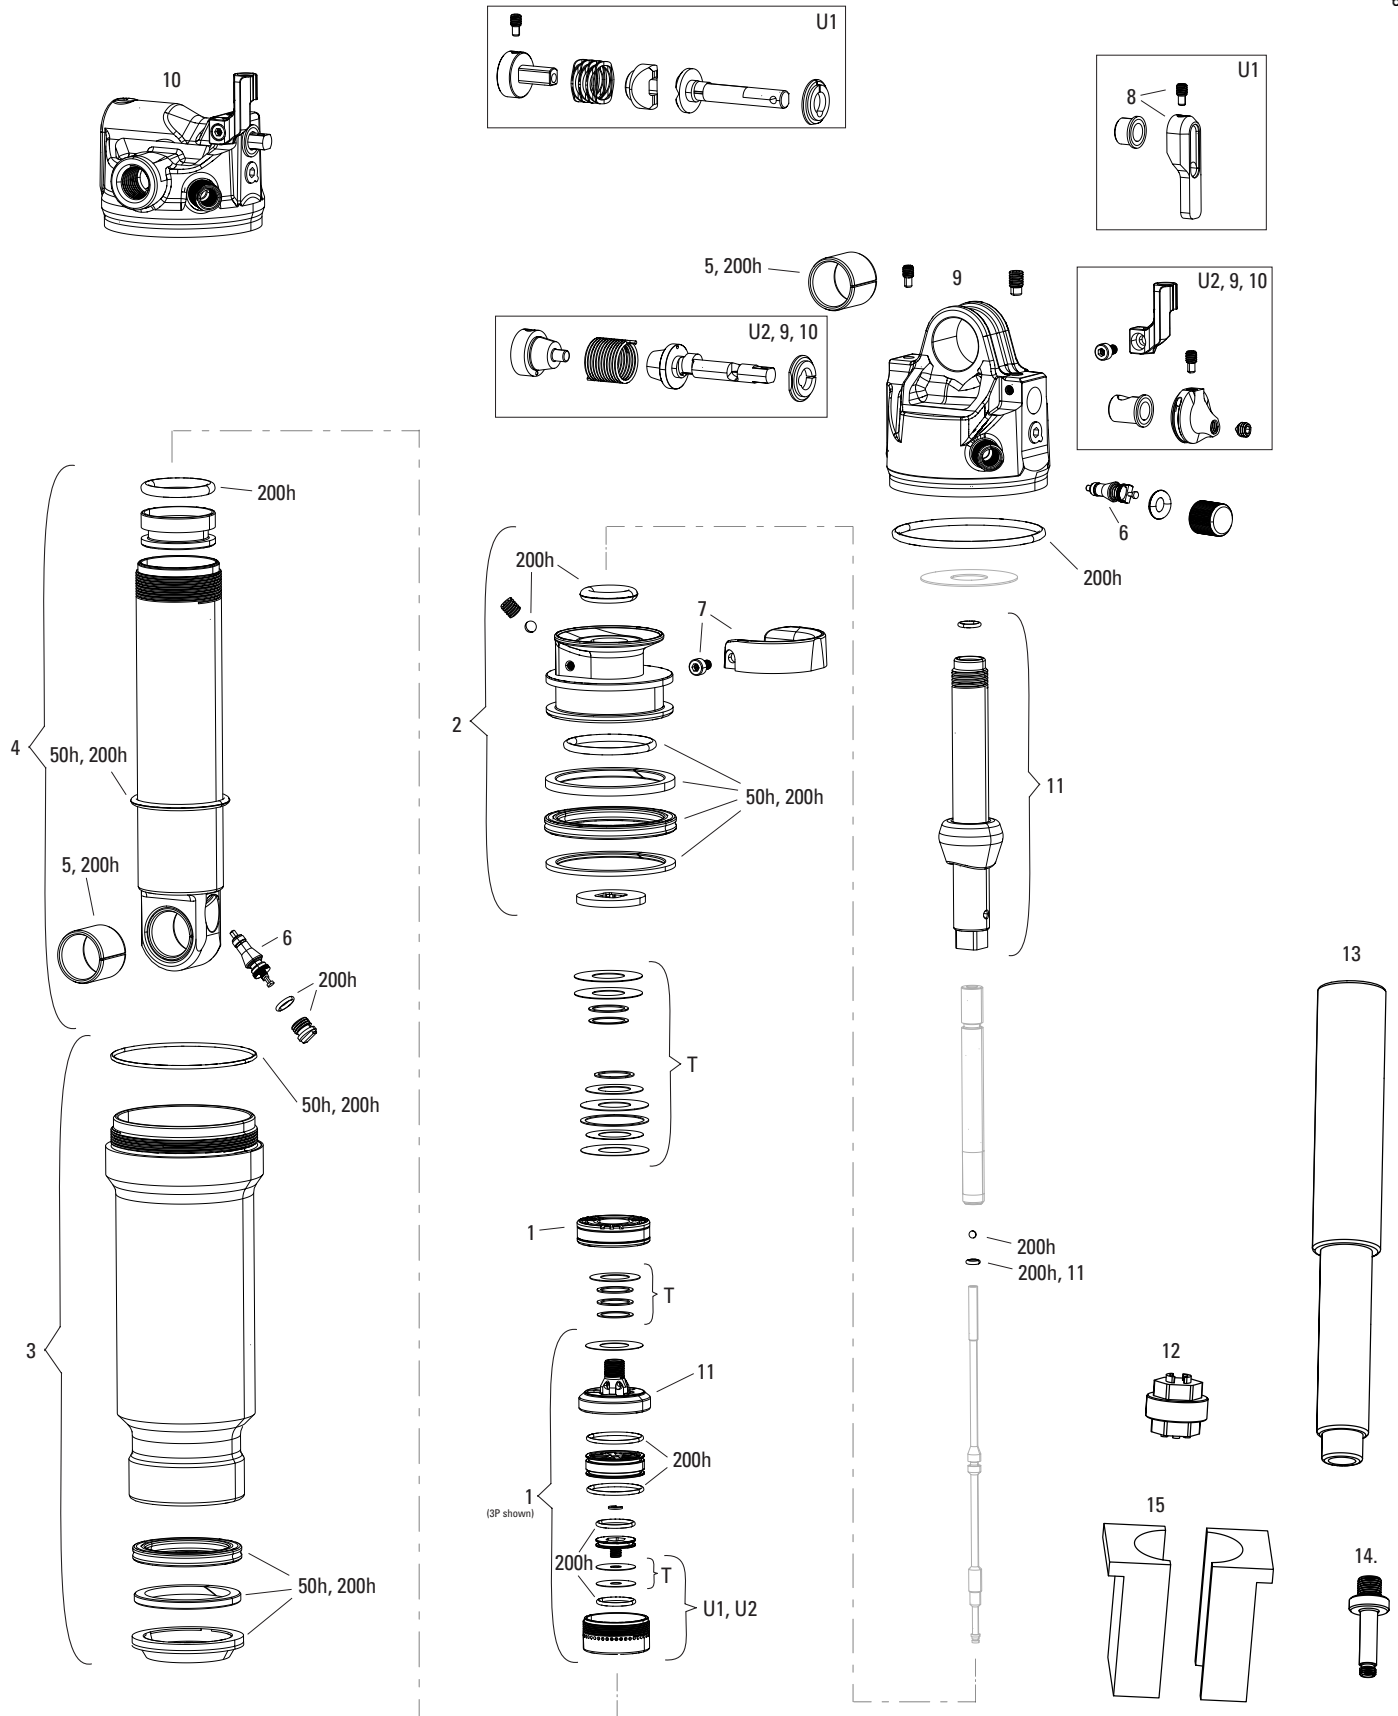

SIDLUXE A2 (2024+)

RS-SIDL-SLP2-A2, RS-SIDL-SLP3-A2, RS-SIDL-ULT2-A2, RS-SIDL-ULT3-A2

Note:

1. See the RockShox Rear Shock Piston Tuning Guide for detailed information regarding the shim stack order for the rebound and compression dampers.
2. To change from a 2P to a 3P damping system, or vice versa, a different valve cup and new lever or remote cam are required.