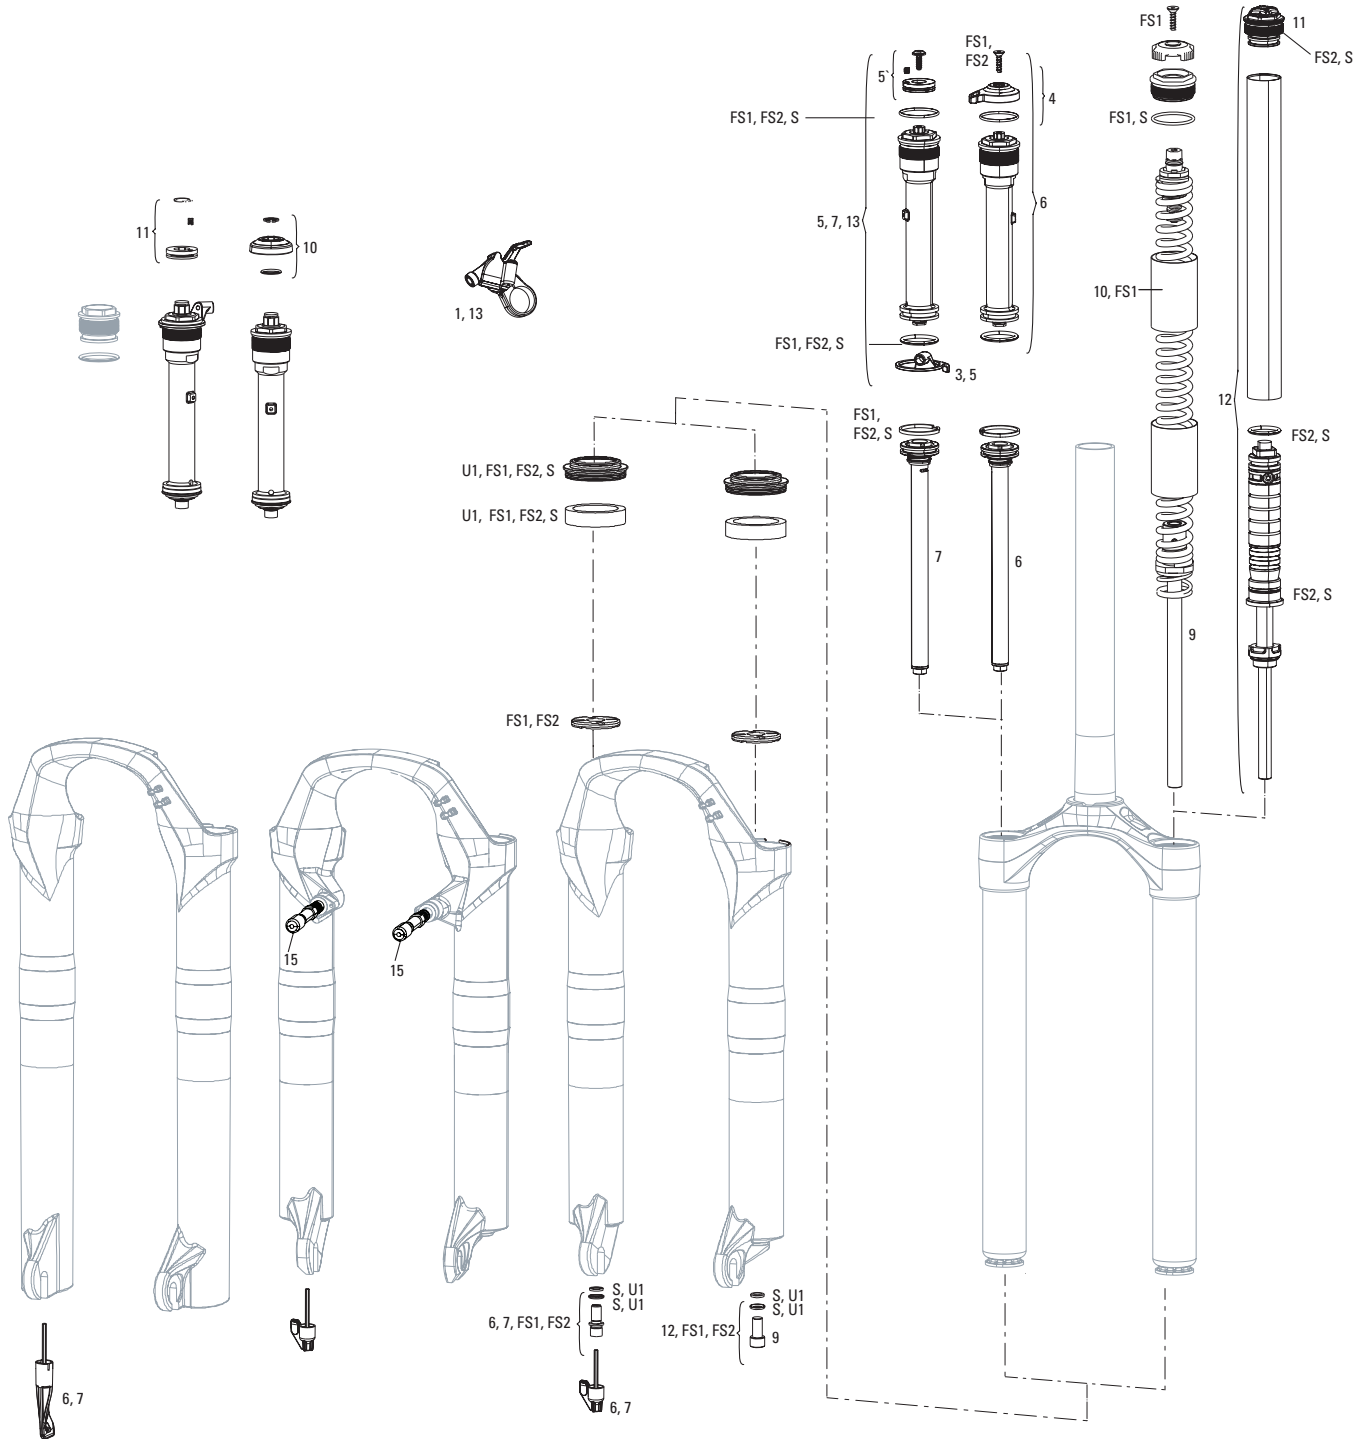

XC32 A1-A3 (2011-2015)

FS-XC32-TK-A1, FS-XC32-TK-A2, FS-XC32-RL-A2, FS-XC32-TK-A3, FS-XC32-TK-A4

Note:
1. Full service kits include replaceable o-rings, glide rings, retaining rings, crush washers, crush washer retainers and shaft bolts/nuts. All air service kits include replacement schrader valve cores. Not all service parts are pictured. All basic service kits include the following replaceable wear items: o-rings, glide rings, dust seals, and foam rings.
2. Convert from Crown Adjust to Remote Adjust: Remote compression damper requires remote compression adjuster spool, cable clamp, and remote lever assembly.