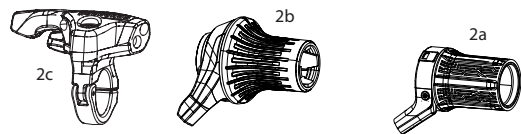

SID SL (32MM) C1 (2021-2023)

FS-SIDS-BSE-C1, FS-SIDS-SEL-C1, FS-SIDS-SELP-C1, FS-SIDS-ULT-C1