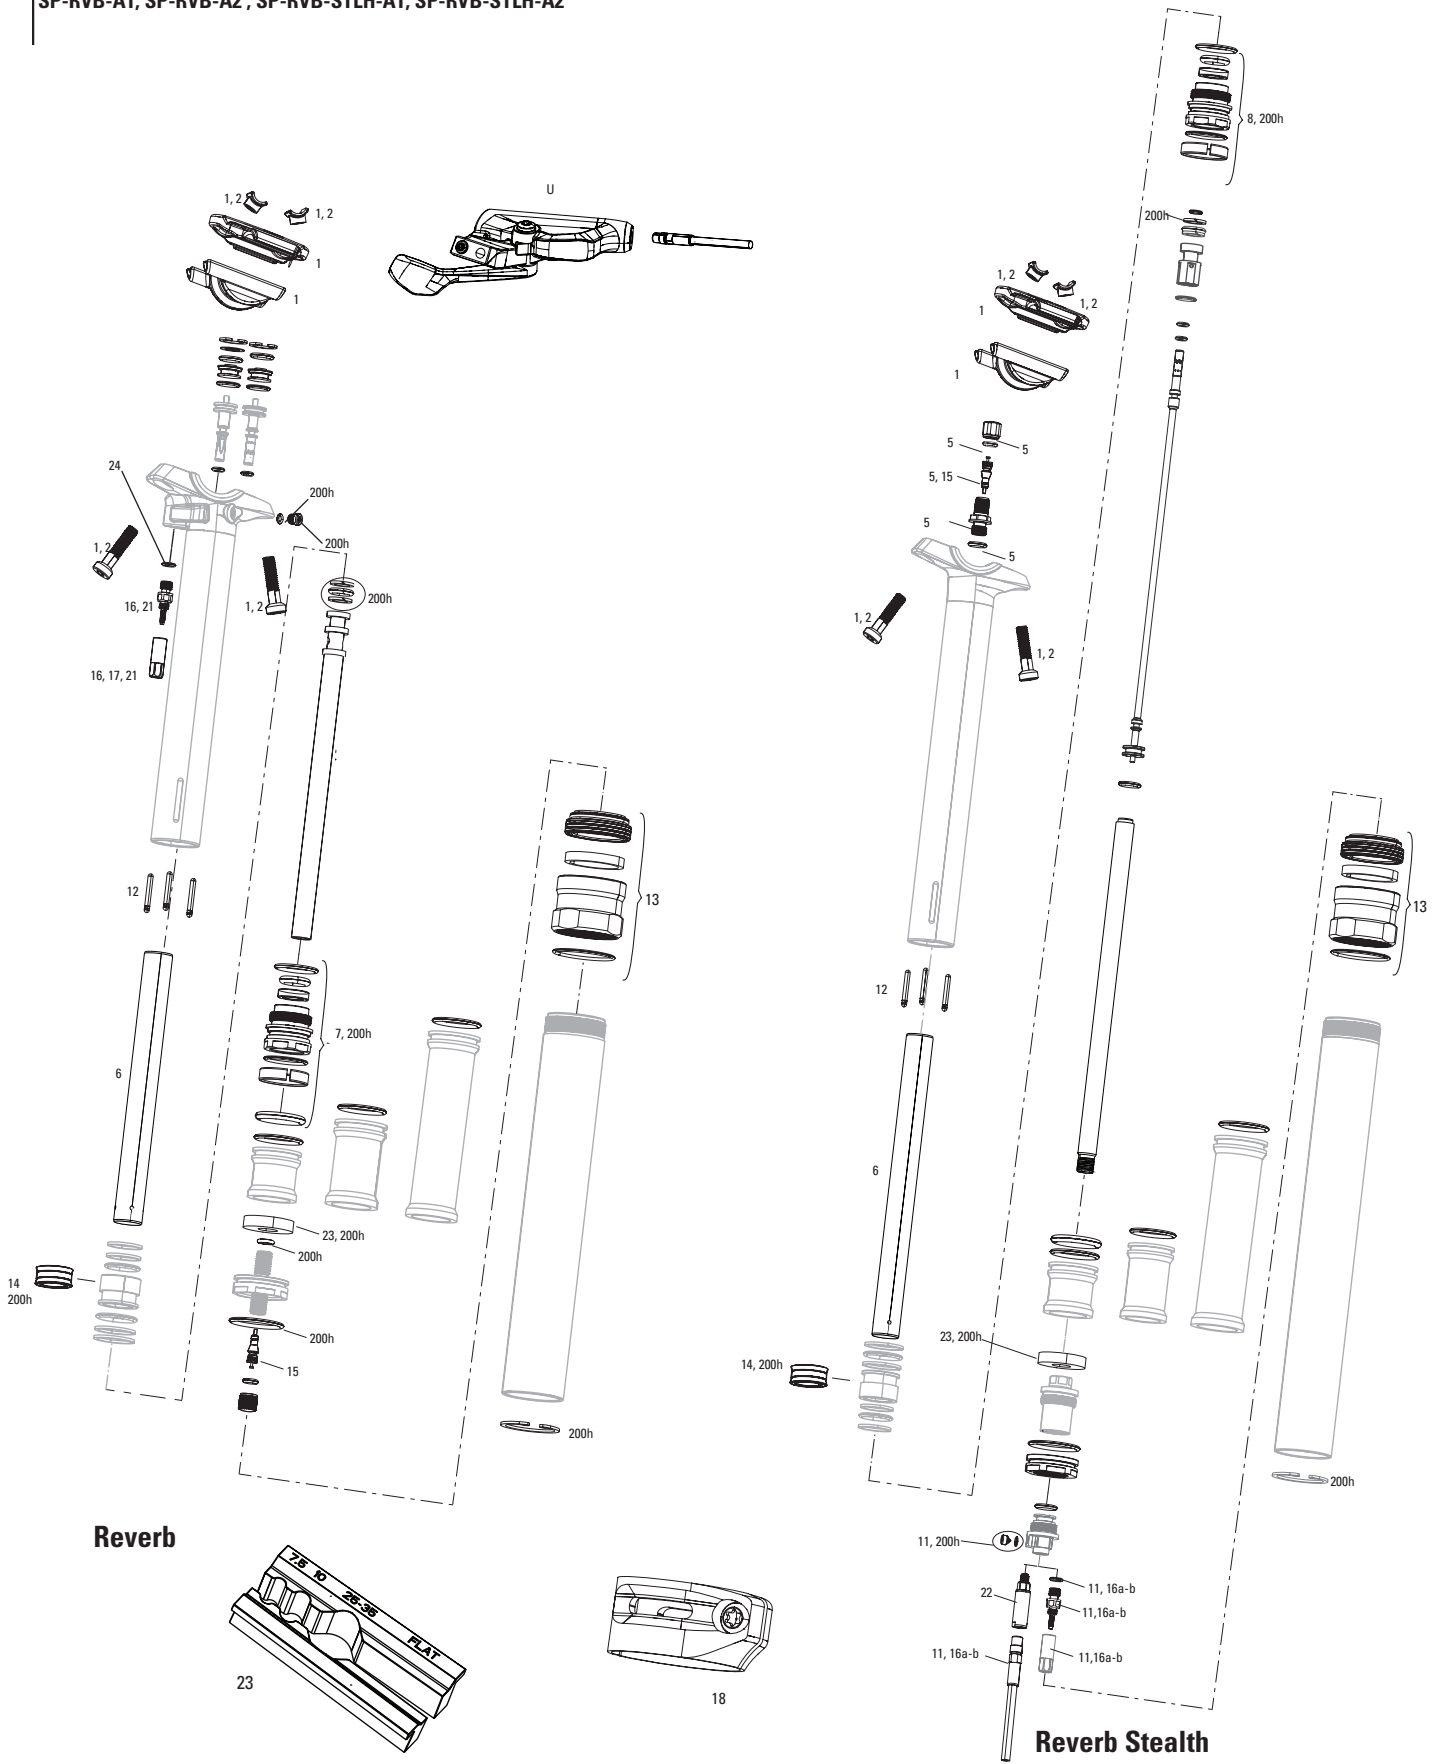

REVERB / REVERB STEALTH A1 - A2 (2011-2016)

SP-RVB-A1, SP-RVB-A2, SP-RVB-STLH-A1, SP-RVB-STLH-A2

Reverb

Reverb Stealth

1. As of MY16, there is a new IFP for Reverb and Reverb Stealth that does not use the two backup rings. Current full service kits include the new IFP, which is retrofittable into any Reverb or Reverb Stealth.
 2. If Reverb is sinking into travel or experiencing bypass, please use new IFP tube and inner seal head.