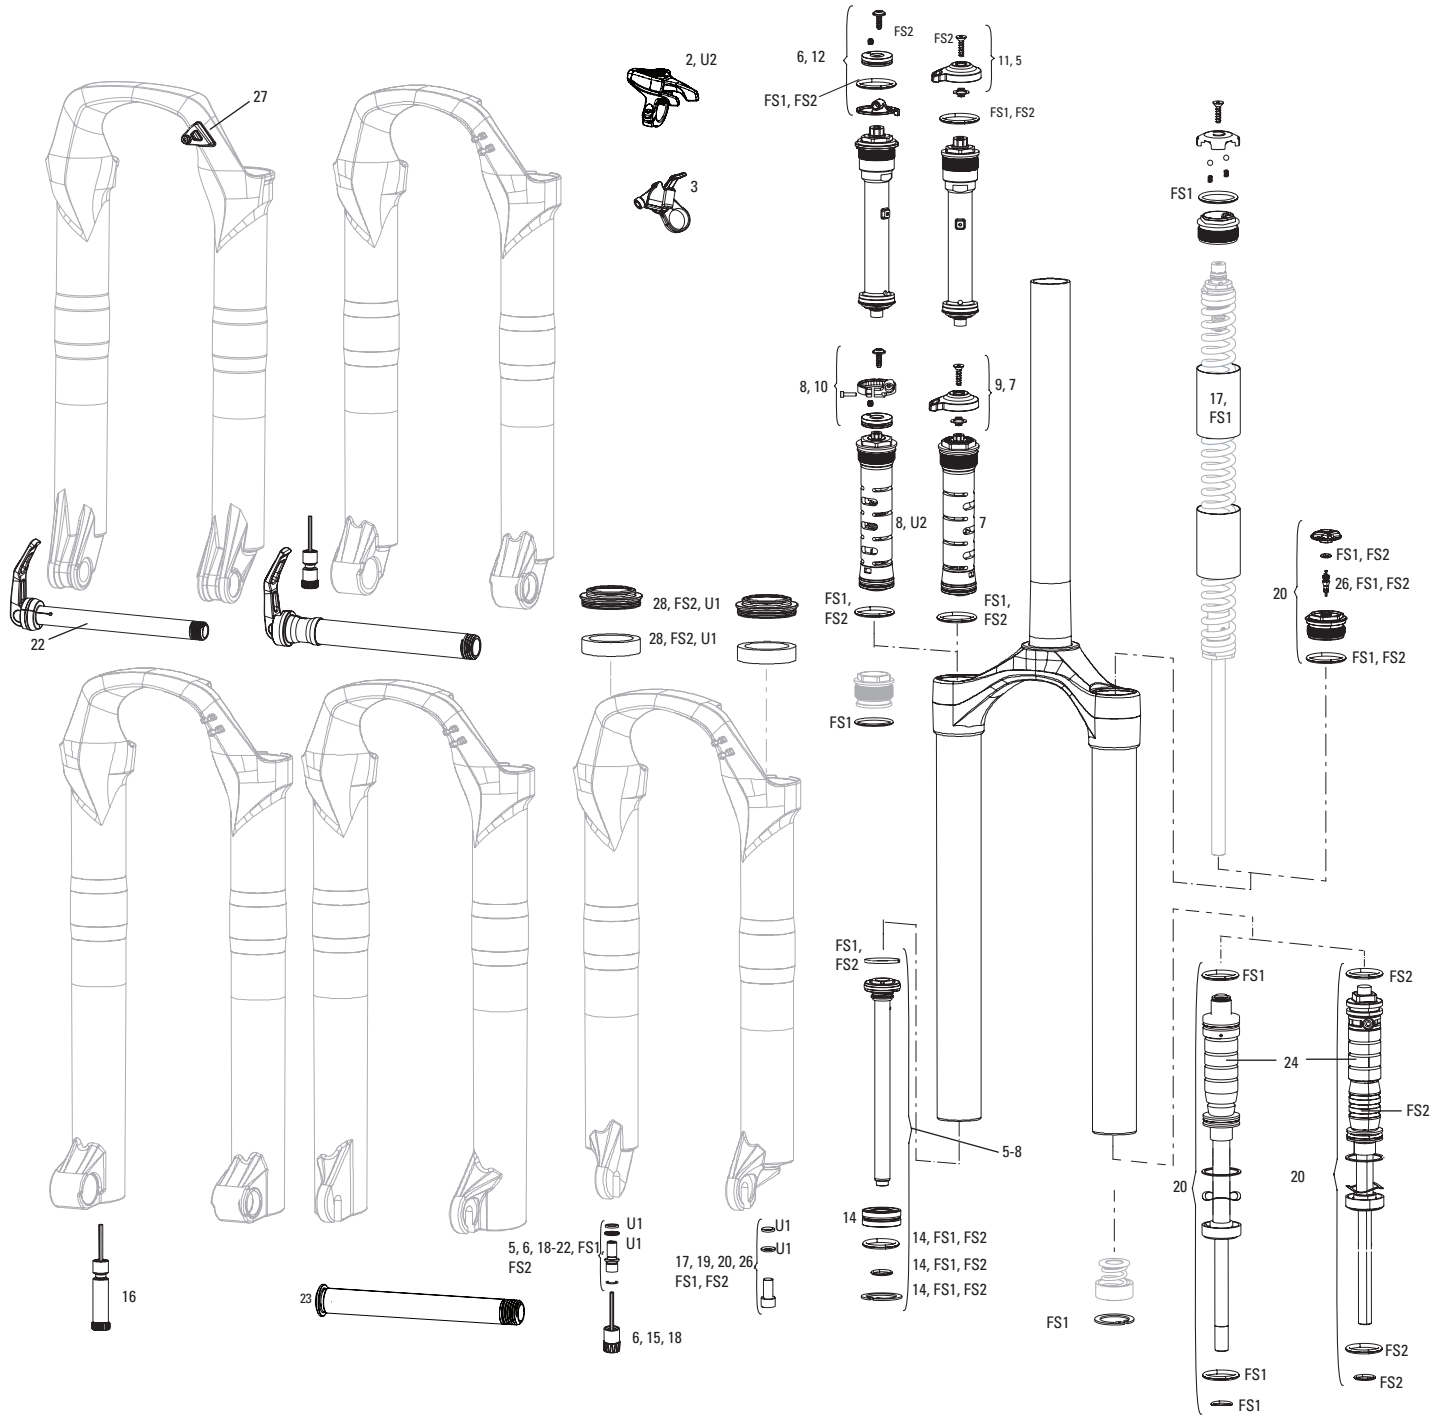

RECON GOLD A1-A3 (2011-2017)

FS-RCNG-TK-A1, FS-RCNG-R-A1, FS-RCNG-RL-A1, FS-RCNG-TK-A2, FS-RCNG-RL-A2, FS-RCNG-TK-A3, FS-RCNG-RL-A3

Note:
1. Full service kits include replaceable o-rings, glide rings, retaining rings, crush washers, crush washer retainers and shaft bolts/nuts. All air service kits include replacement schrader valve cores. Not all service parts are pictured. All basic service kits include the following replaceable wear items: o-rings, glide rings, dust seals, and foam rings.
2. Convert from Crown Adjust to Remote Adjust: Remote compression damper requires remote compression adjuster spool, and remote lever assembly.
3. 2013+ Recon Gold compatible with 10mm cable pull PushLoc or OneLoc