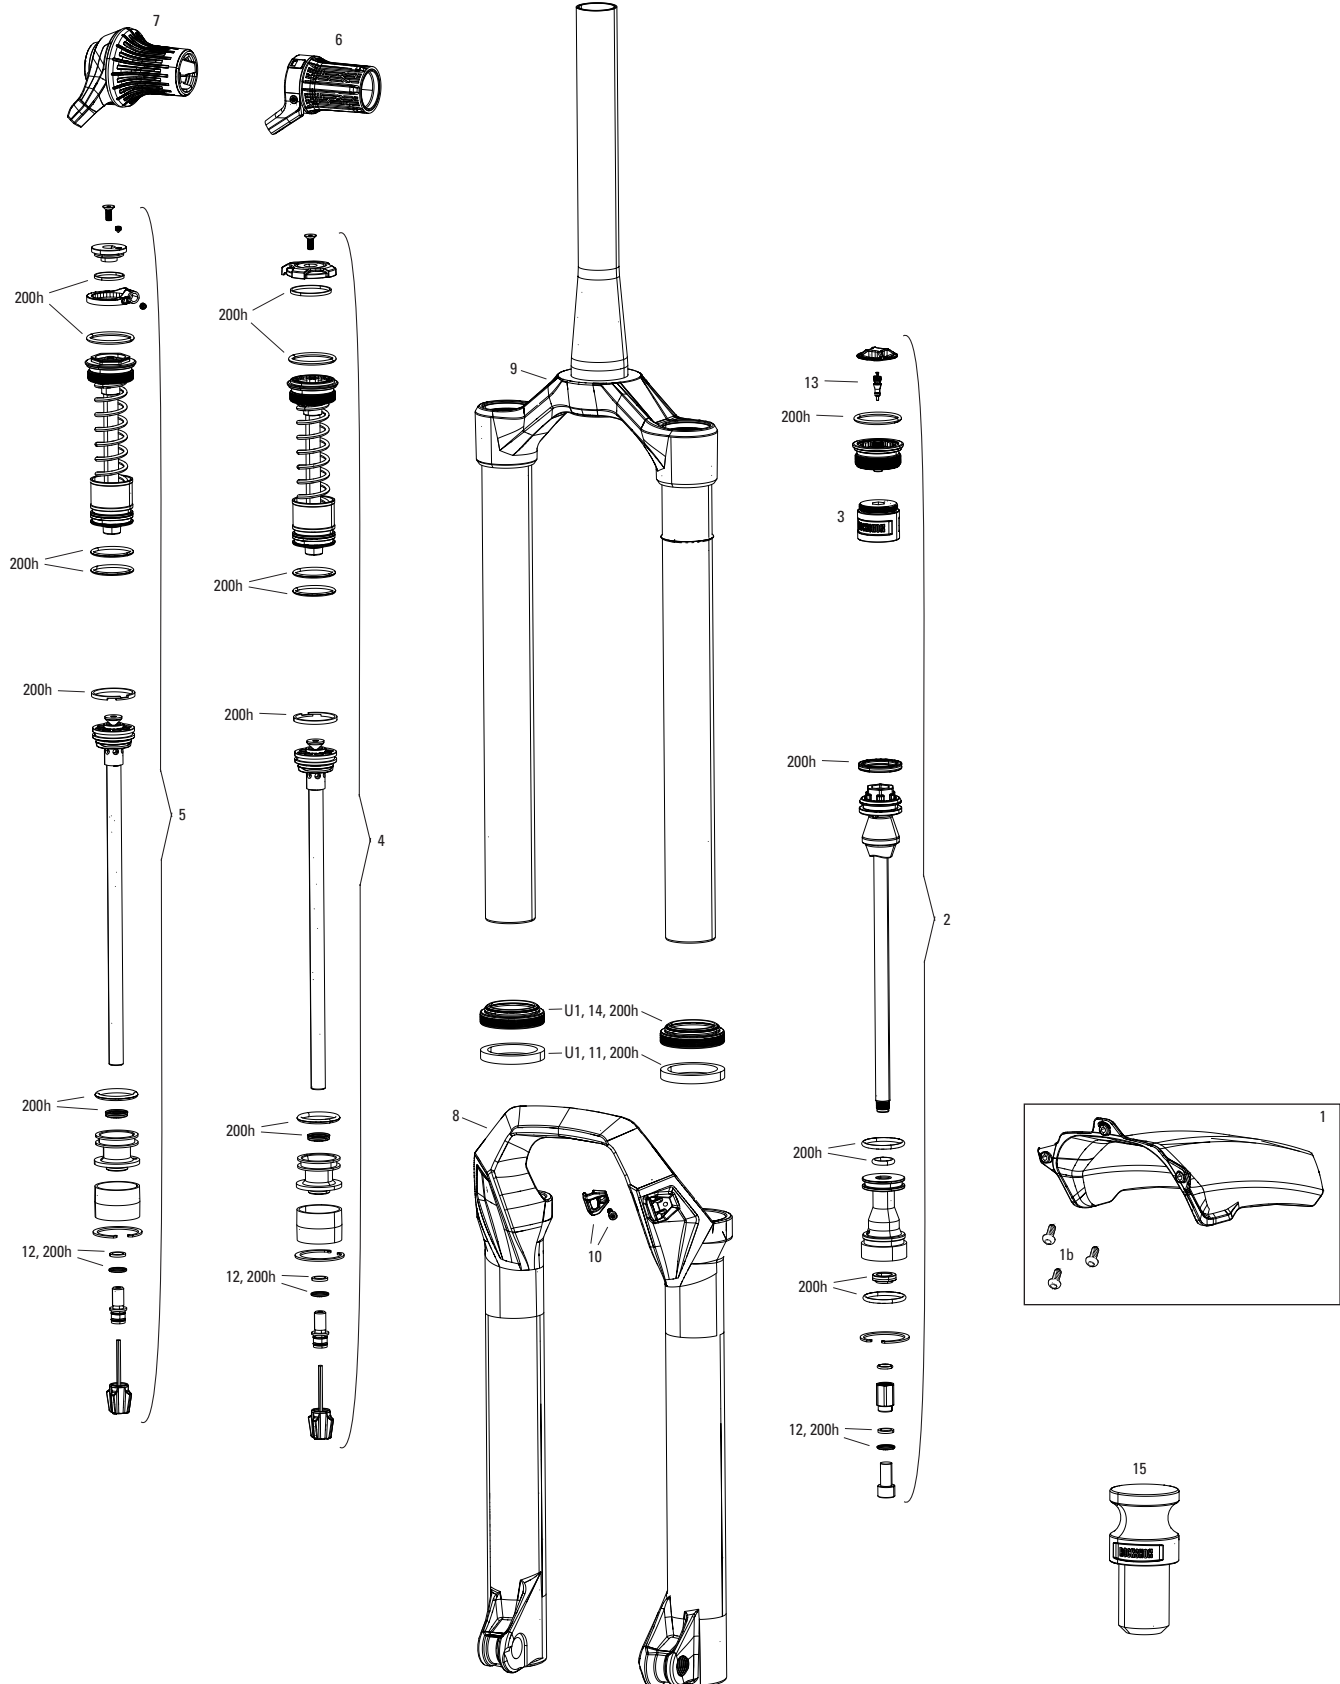

PSYLO GOLD RC A1 (2025+)
FS-PSYL-GRC-A1, FS-PSYL-GRCF-A1

Note:
1. Fender mounting bolts are M3-5x11mm.
2. Short fender does not fit the OE-only full fender lower legs.
3. To convert from crown lockout to remote, or vice versa, a full damper assembly is required.

Return to Index