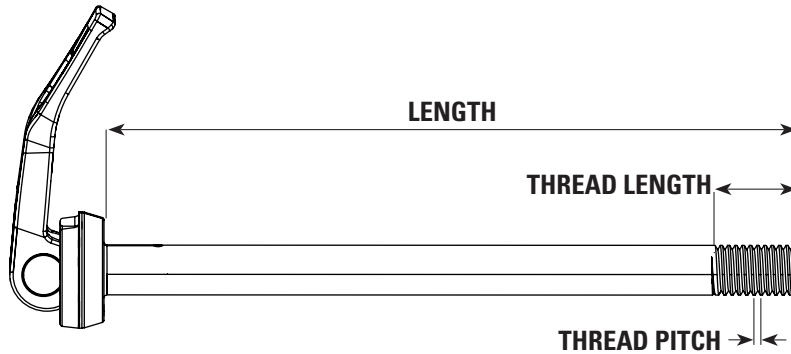

1. **Note:**
1. Rear Maxle requires compatible bicycle frame/drop-out.
  2. Original (2008-2009) Rear Maxle assembly is no longer available.
  3. Rear Maxle Lite or Ultimate lever and internals are NOT compatible with original Rear Maxle.