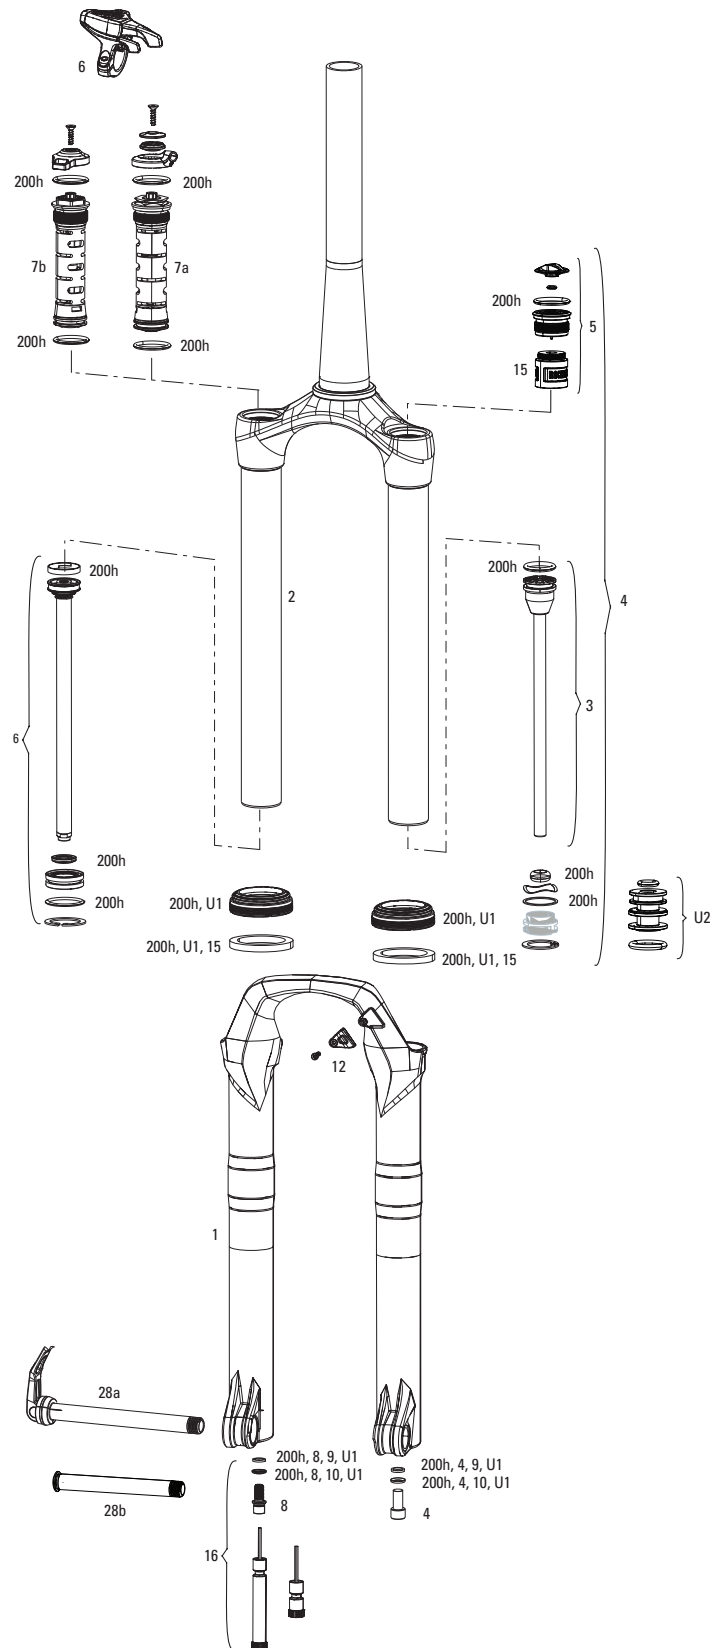

REBA-15 Boost - A7-A8 (2018-2025)

FS-REBA-15B-A7, FS-REBA-15B-A8, FS-REBA-15B-A9

Note:

- 1. Reba-15 max travel is 150mm.
- 2. Reba-15 Boost stock configurations were 100,120,130,140, and 150mm.
- 3. Convert from Crown Adjust to Cable Remote Adjust: complete damper upgrade kit
- 4. Decal and Maxle pages can be found in back of the catalog.
- 5. Part descriptions on the following page that include a "B" are specifically for "Boost" forks. Parts that include an "NB" are specifically for "non-Boost" forks. Parts without either designation are compatible with both Boost and non-Boost forks.