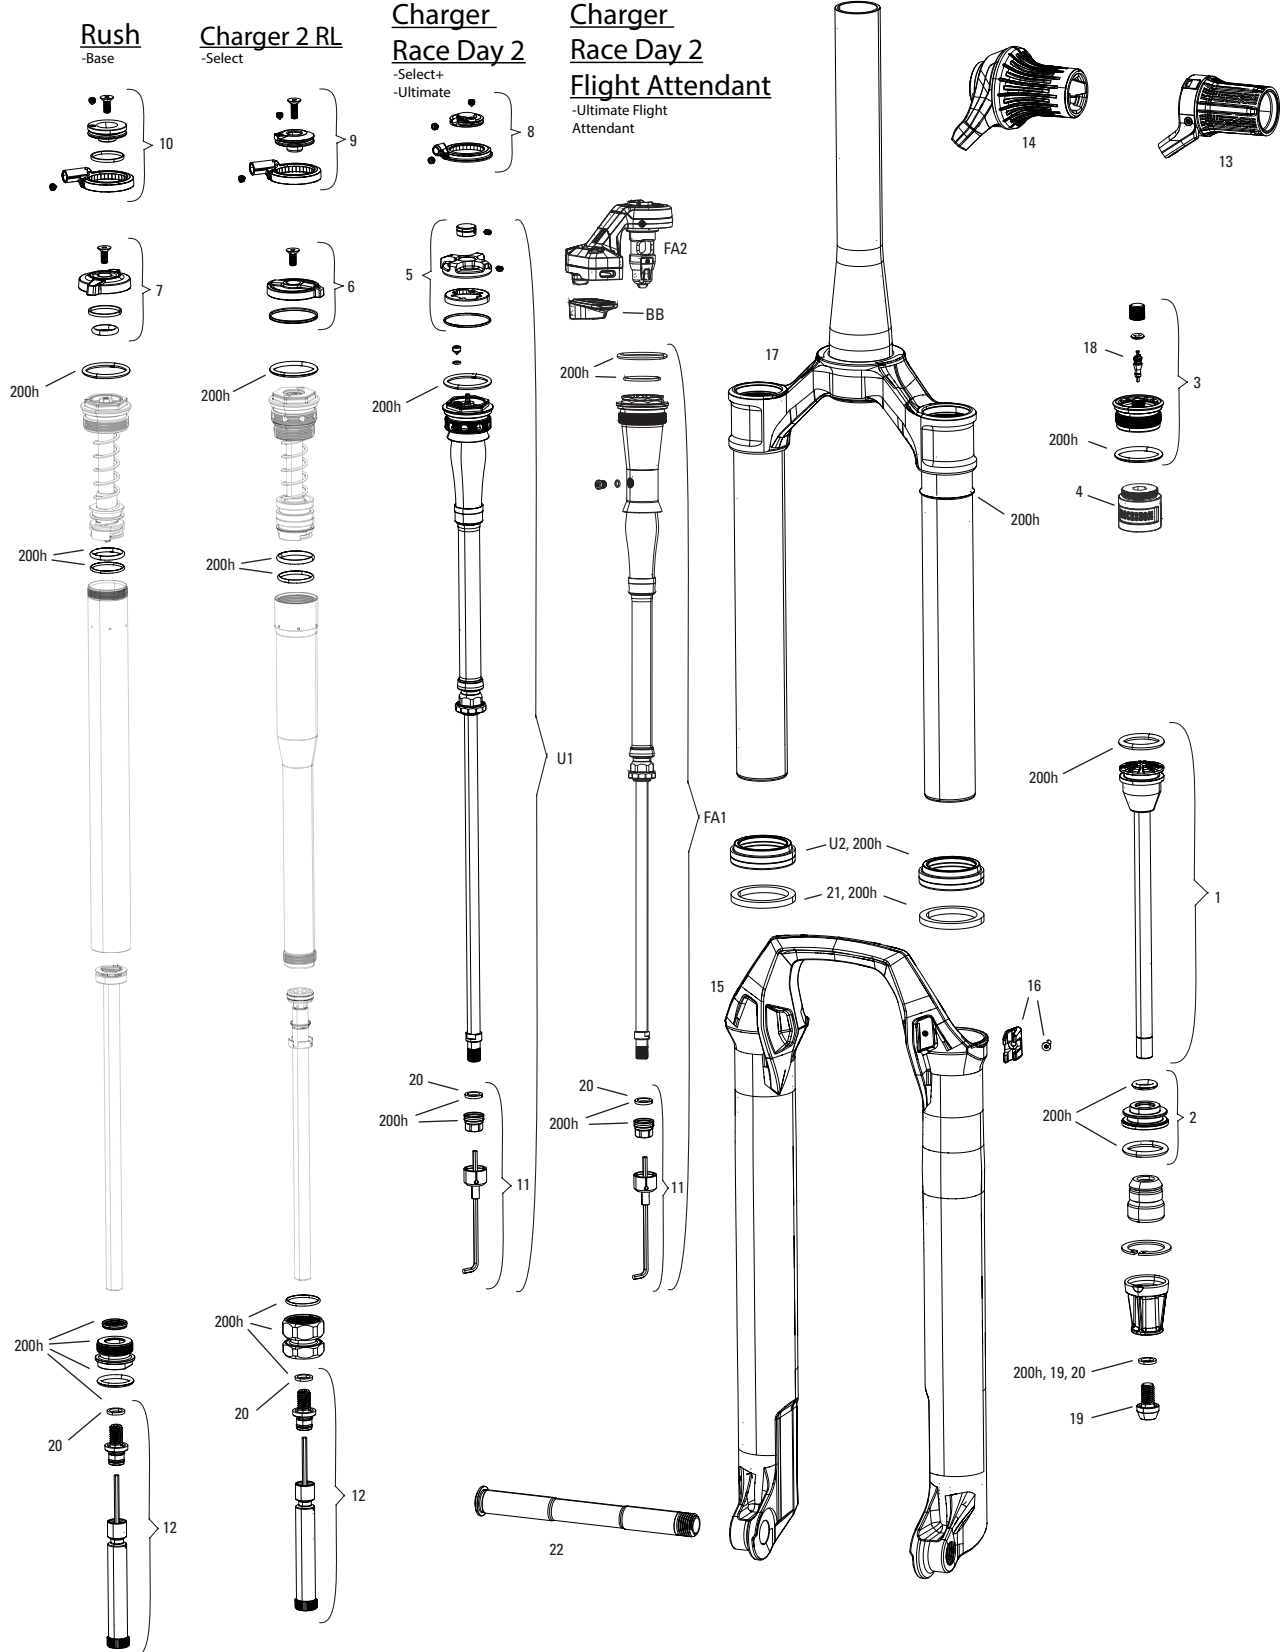

SID SL (32MM) D1 (2024+)

FS-SIDS-BSE2-D1, FS-SIDS-BSE3-D1, FS-SIDS-SEL2-D1, FS-SIDS-SEL3-D1, FS-SIDS-SLP2-D1, FS-SIDS-SLP3-D1, FS-SIDS-ULT2-D1, FS-SIDS-ULT3-D1, FS-SIDS-UFA-D1

Note:
1. 2 Position dampers are compatible with OneLoc and 2P TwistLoc remotes.
2. 3 Position dampers are compatible with 3p TwistLoc remotes.
3. Complete damper upgrade kit required to convert from Crown Adjust to Cable Remote Adjust.
4. 115x110 Boost Maxle not compatible with 32mm SID D1, use 15x100 Maxle. See parts page for compatible parts