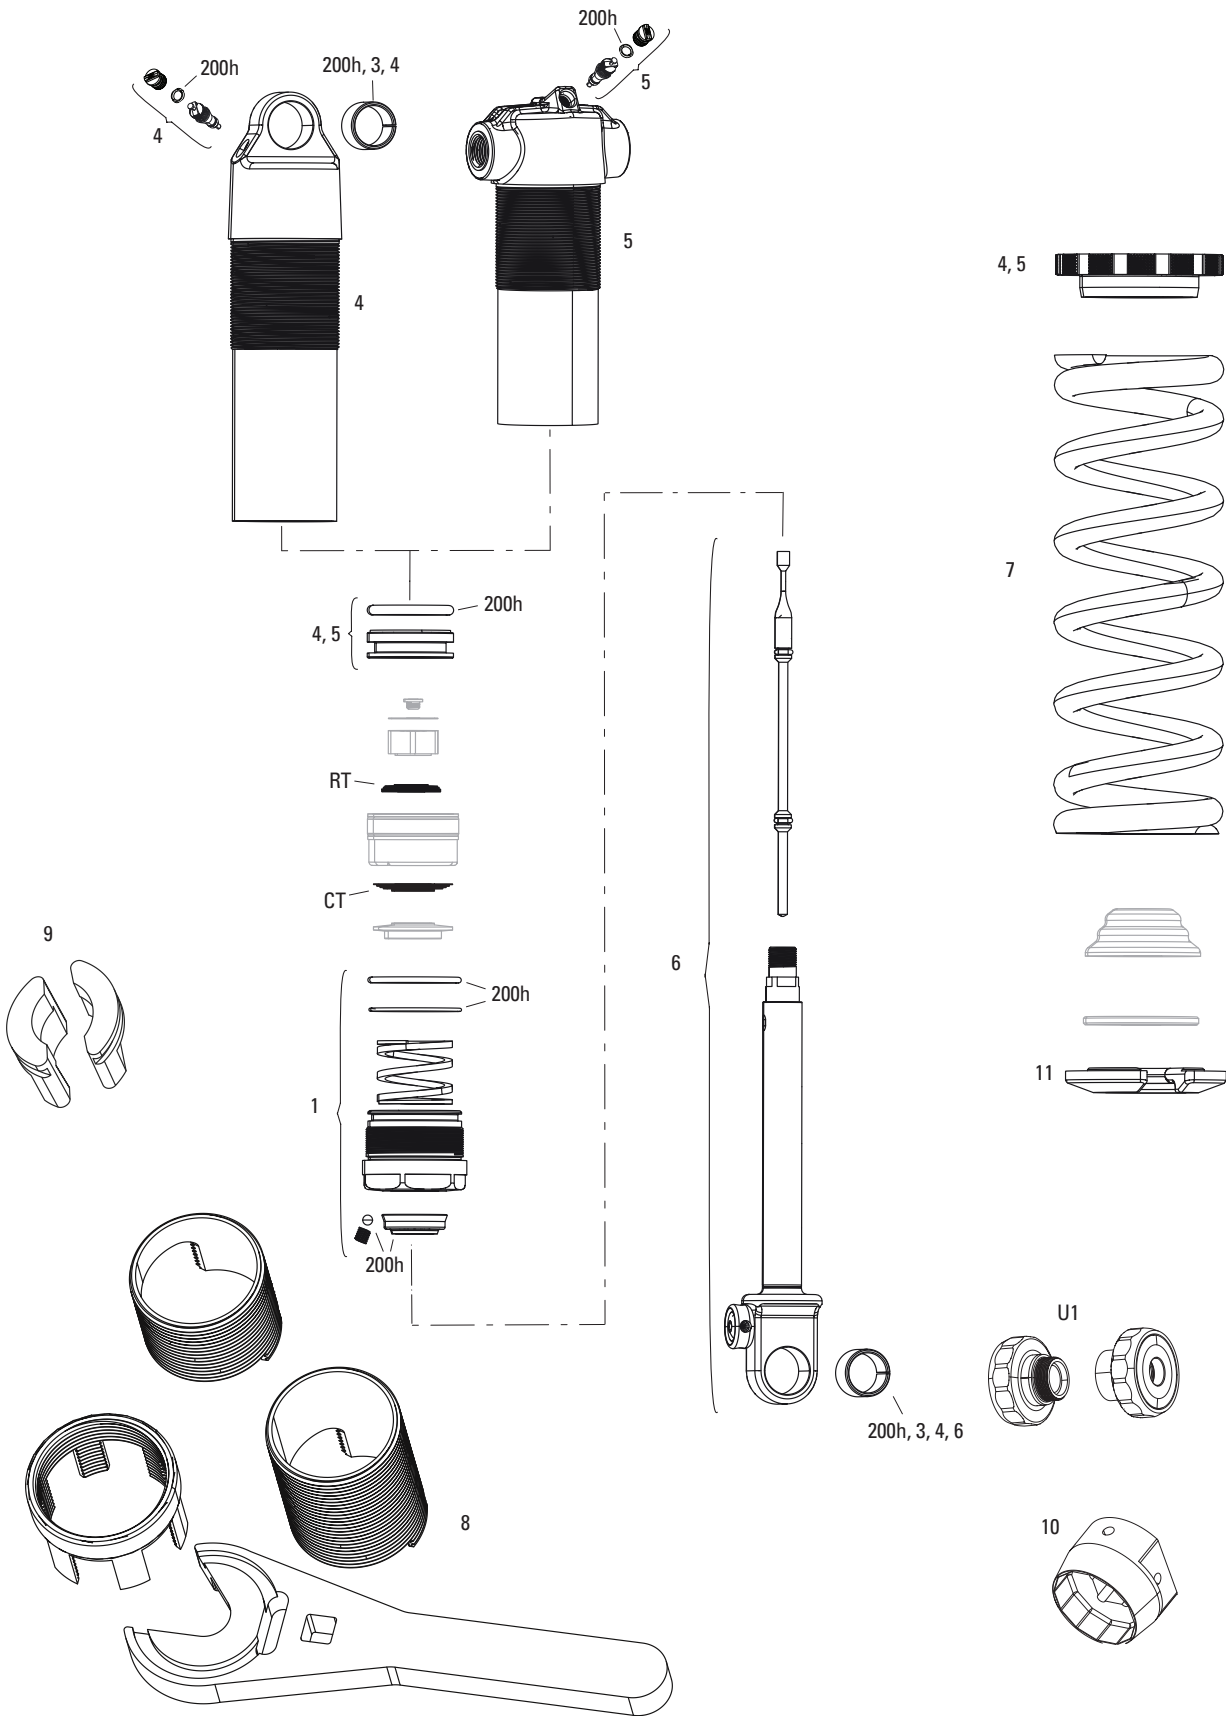

DELUXE COIL B1 (2023+)
RS-DLXC-SEL-B1

Note:

1. See the RockShox Rear Shock Piston Tuning Guide for detailed information regarding the shim stack order for the rebound and compression dampers