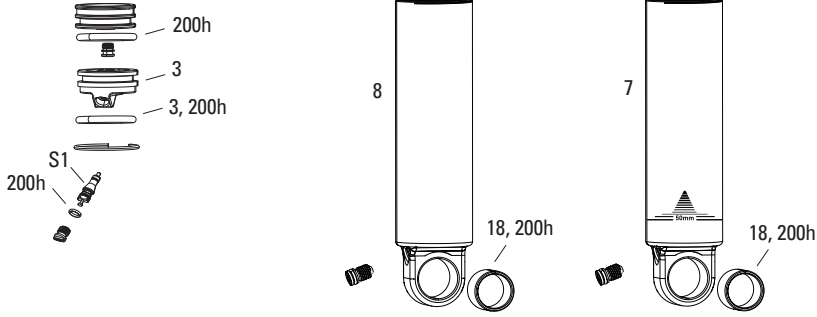

SUPER DELUXE AIR C1+ (2023+)

RS-SDLX-SEL-C1, RS-SDLX-SELP-C1, RS-SDLX-ULT-C1, RS-SDLX-ULDH-C1, RS-SDLX-UFA-C1, RS-SDLX-BSE-C2, RS-SDLX-SEL-C2, RS-SDLX-SELP-C2, RS-SDLX-ULT-C2, RS-SDLX-UFA-C2

Note:
1. See the RockShox Rear Shock Piston Tuning Guide for detailed information regarding the shim stack order for the rebound and compression dampers.
2. For Flight Attendant C1 compression control support, please visit your local dealer
3. To upgrade a Super Deluxe C1 to C2, replace the damper piston assembly, tune assembly, and reservoir. Damper piston and shims increase HSC range and HSC/rebound performance. Reservoir increases LSC range and performance.