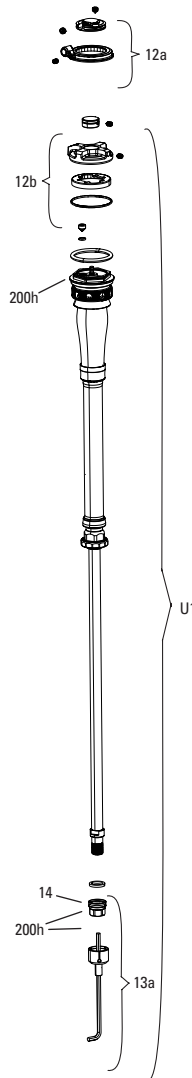

Charger Race Day 2

Note:
1. 2 Position dampers are compatible with OneLoc and 2P TwistLoc remotes.
2. 3 Position dampers are compatible with 3p TwistLoc remotes.
3. Complete damper upgrade kit required to convert from Crown Adjust to Cable Remote Adjust.
4. Decal and Maxle pages can be found in back of the catalog.
5. 15x110 Boost Maxle not compatible with 32mm SID C1, use 15x100 Maxle. See parts page for compatible parts.