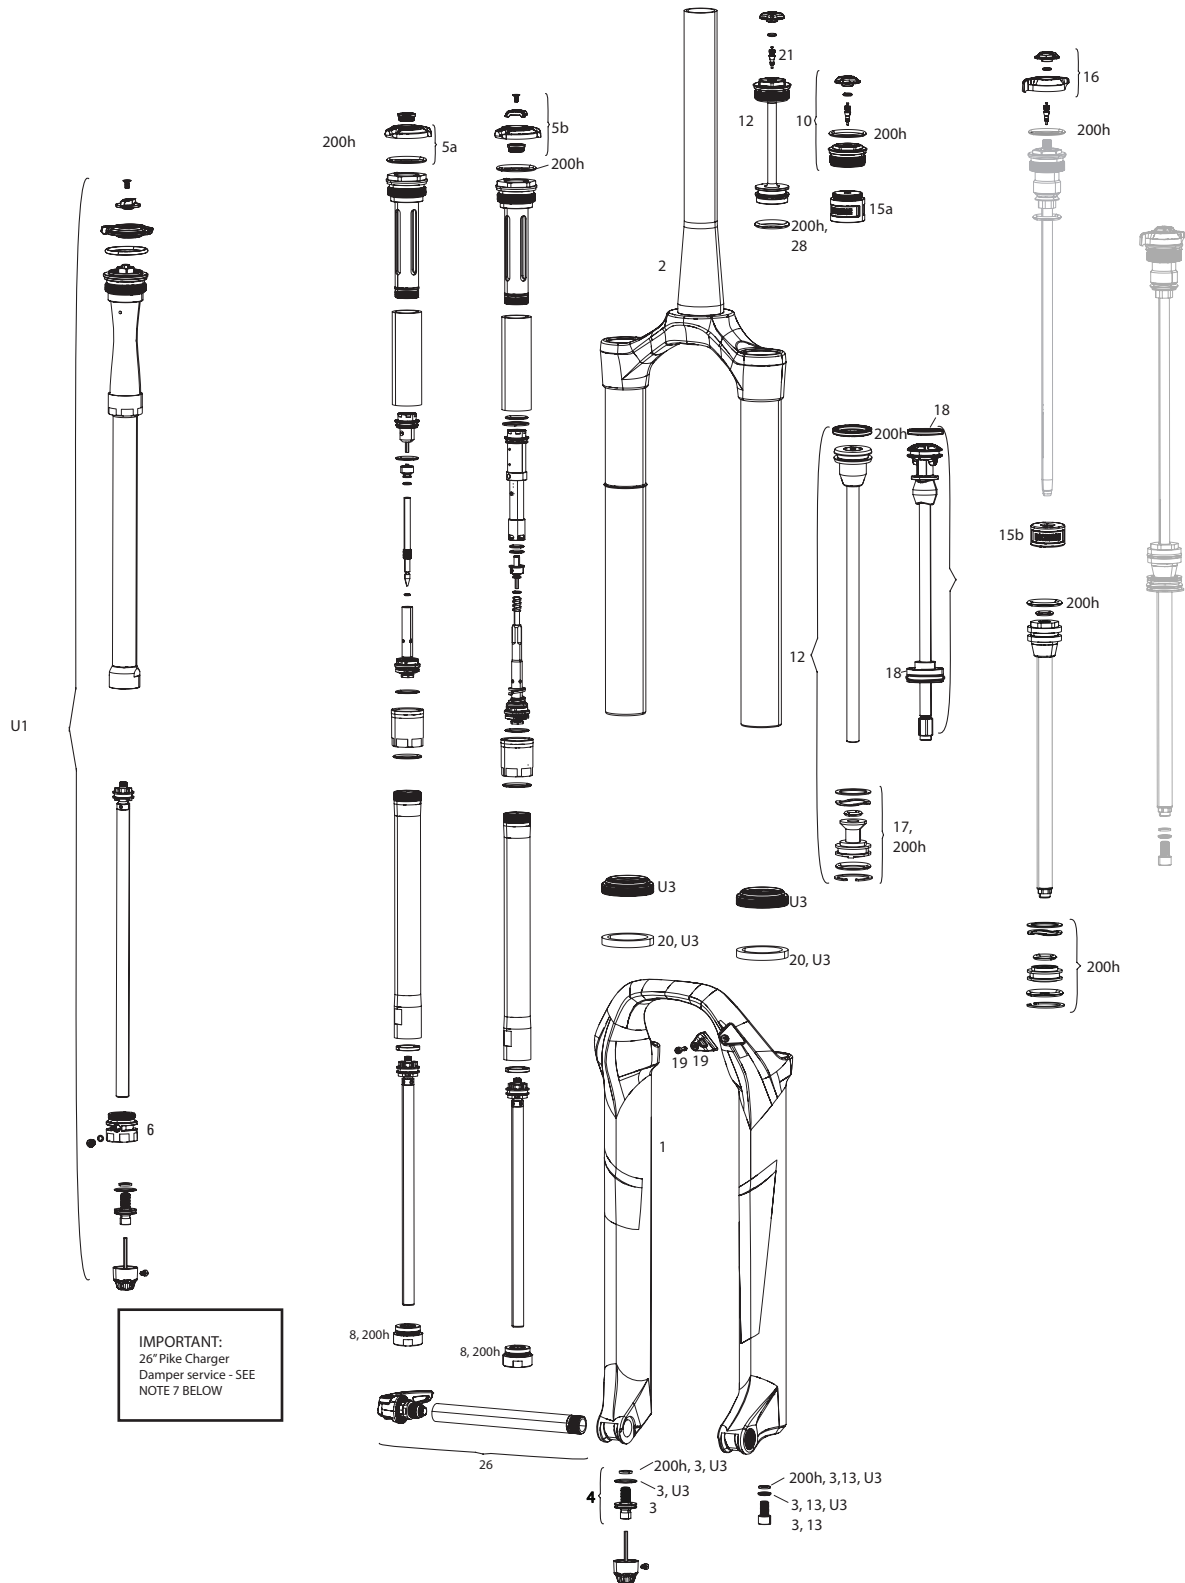

PIKE A1-A3 (2014-2017)

FS-PIKE-RCT3-A1, FS-PIKE-RC-A1, FS-PIKE-RCT3-A2, FS-PIKE-RC-A2, FS-PIKE-RCT3-A3

IMPORTANT:
26" Pike Charger
Damper service - SEE
NOTE 7 BELOW

Note:

1. Charger damper fluid - use RockShox Rear Suspension Damping Fluid 3wt.
2. Charger lower leg lubricant - use RockShox Pike Suspension Oil, 0w-30.
3. Charger damper bleed - use Bleed fitting Charger Damper and RockShox Charger Damper Standard Bleed Kit.
4. For Travel Change and Bottomless Token options, see the respective pages in this catalog, listed in the Index.
5. Pike Solo Air CSU's do not come with gradients printed on the stanchion tubes.
6. Pike Debonair seal head is not compatible with Solo Air Spring shaft.
7. **IMPORTANT:** When servicing 26" variants of Pike and moving to the new, upgraded seal head (contained in all Full Service Kits) for the first time, you must change the damper tube to 11.4018.063.000. The new damper tube will have a turned indicator mark on the lower section of the damper tube, see the Pike Service Manual for details. If your damper tube does not have this indicator mark, you must purchase the new damper tube to use the new, upgraded seal head.
8. A complete decal and maxle overview can be found in back of the catalog.